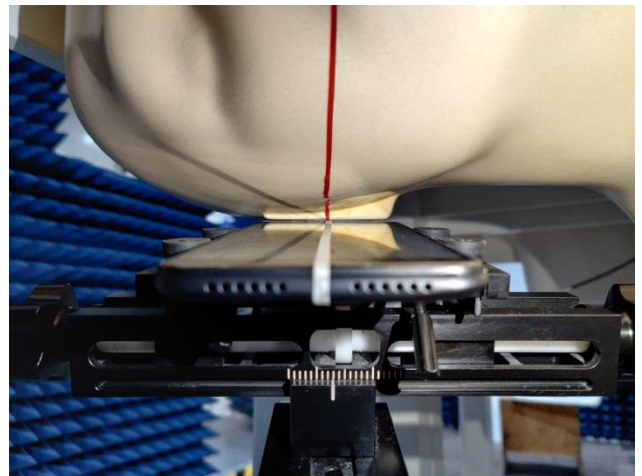

Right Tilted