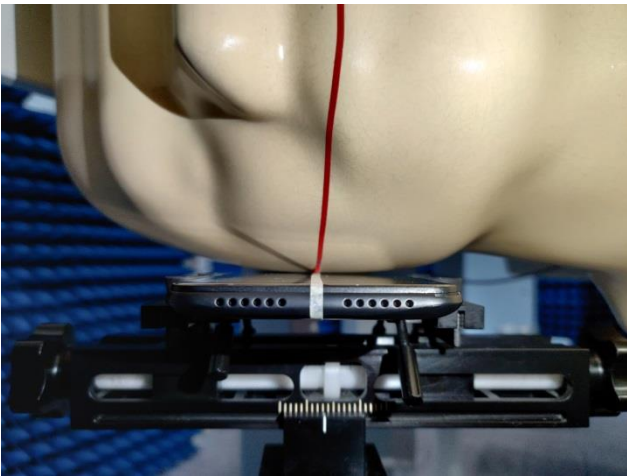

SAR Test Setup Photos

Head

Right Cheek