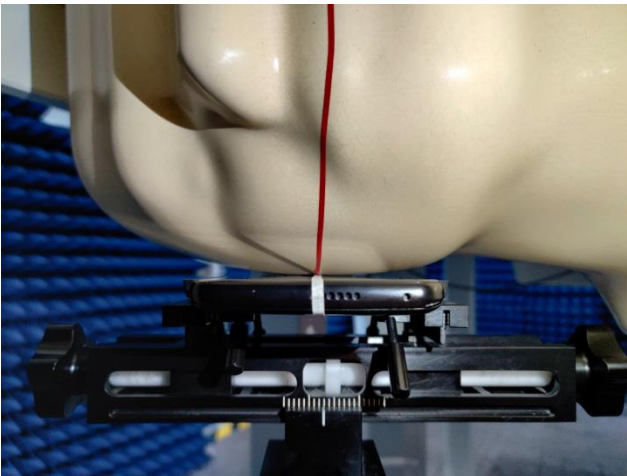

EUT Photos (Model: X60 PLUS)

EUT Antenna Locations

SAR Test Setup Photos

Head

Right Cheek

Right Tilted

Left Cheek

Left Tilted

Body

Front side (10mm)

Back side(10mm)

Top side(10mm)

Bottom side(10mm)

Left side(10mm)

Right side(10mm)