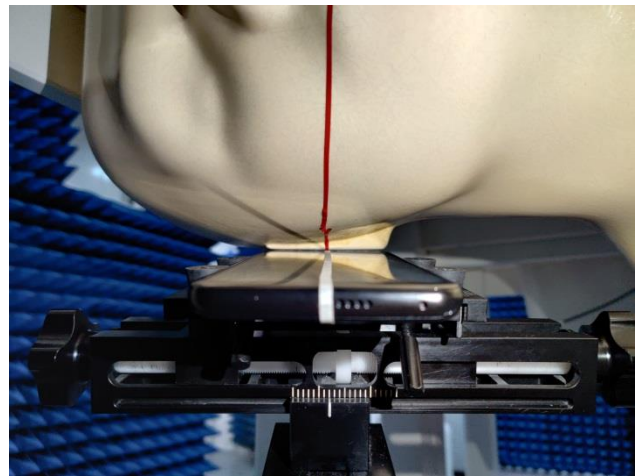

EUT Photos (Model: X60 PLUS)

EUT Antenna Locations

SAR Test Setup Photos

Head

Right Cheek

Right Tilted

Left Cheek

Left Tilted

Body

Front side (10mm)

Back side(10mm)

Top side(10mm)

Bottom side(10mm)

Left side(10mm)

Right side(10mm)