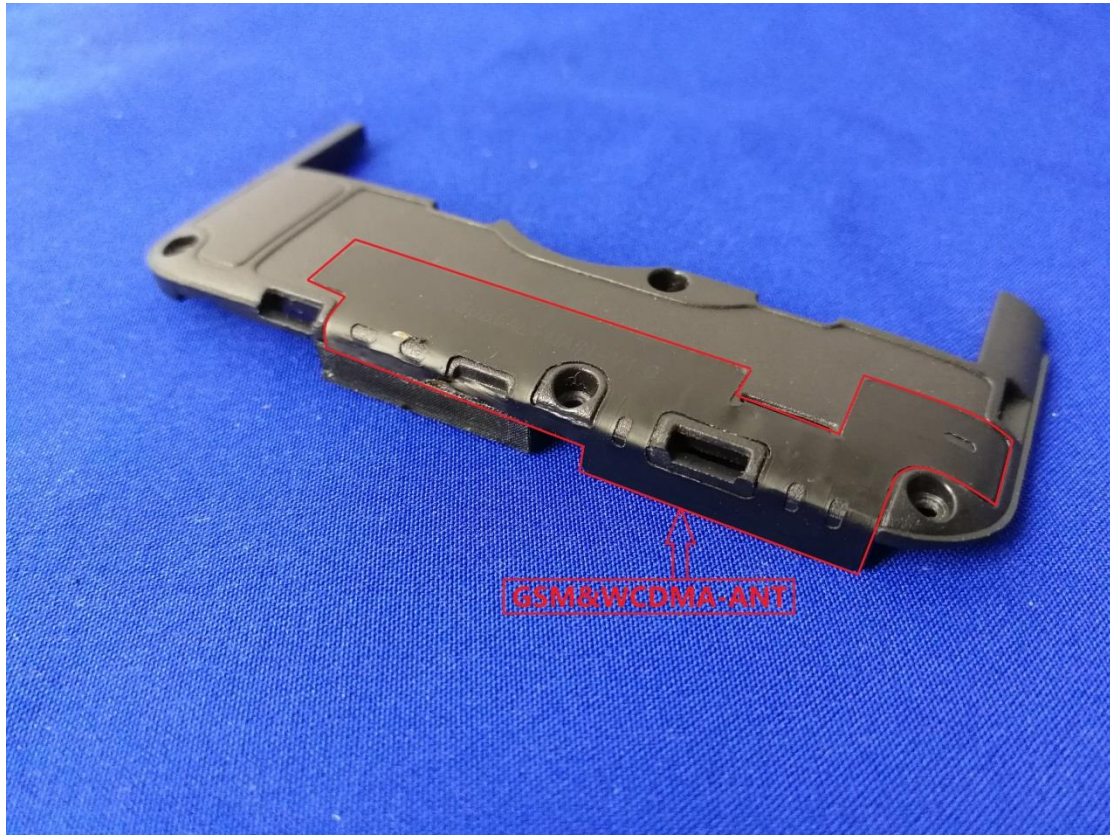

EUT Photos (Model: X60 PLUS)

EUT Antenna Locations

SAR Test Setup Photos

Head

Right Cheek

Right Tilted

Left Cheek

Left Tilted

Body

Front side (10mm)

Back side(10mm)

Top side(10mm)

Bottom side(10mm)

Left side(10mm)

Right side(10mm)