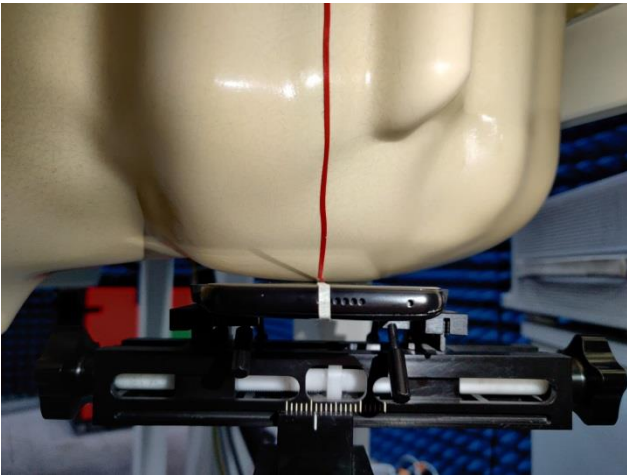

# SAR Test Setup Photos

## Head

Right Cheek

Right Tilted

Left Cheek

Left Tilted

## Body

Front side (10mm)

Back side(10mm)

Top side(10mm)

Bottom side(10mm)

Left side(10mm)

Right side(10mm)