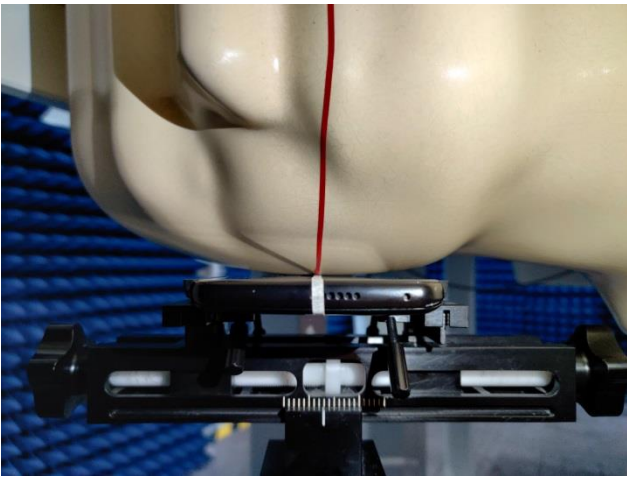

SAR Test Setup Photos

Head

Right Cheek