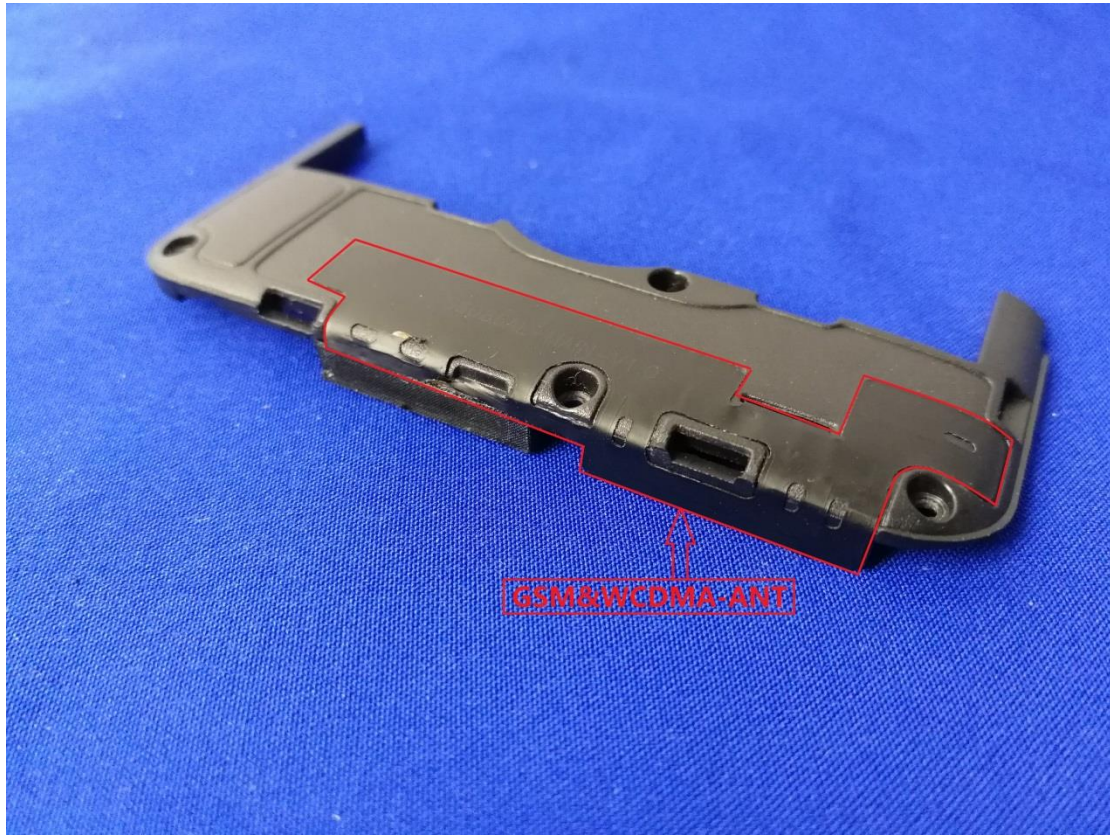

# EUT Photos (Model: X60 PLUS)

# SAR Test Setup Photos

## Body

Front side (10mm)

Back side(10mm)

Top side(10mm)

Bottom side(10mm)

Left side(10mm)

Right side(10mm)