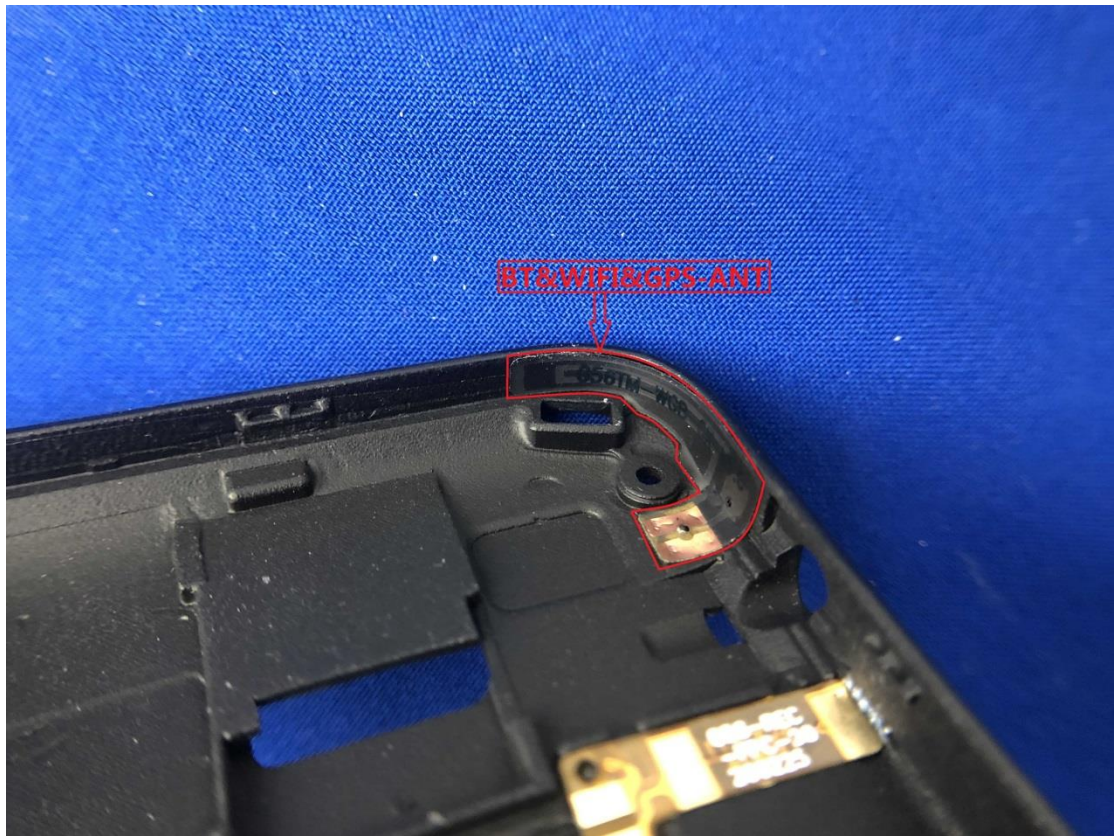

EUT Photos (Model: L61)

EUT Antenna Locations

SAR Test Setup Photos

Head

Right Cheek

Right Tilted

Left Cheek

Left Tilted

Body

Front side (10mm)

Back side(10mm)

Top side(10mm)

Bottom side(10mm)

Left side(10mm)

Right side(10mm)