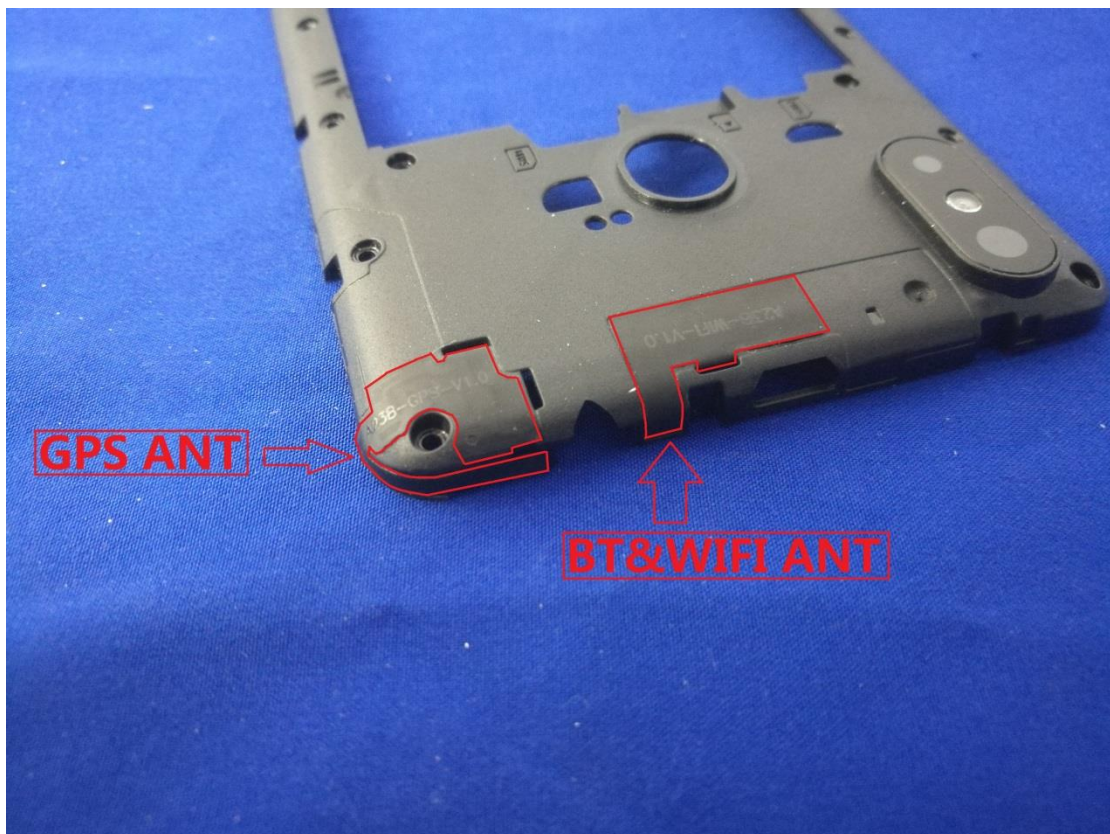

# EUT Photos (Model: X60G)

# SAR Test Setup Photos

## Body

Front side (10mm)

Back side(10mm)

Top side(10mm)

Bottom side(10mm)

Left side(10mm)

Right side(10mm)