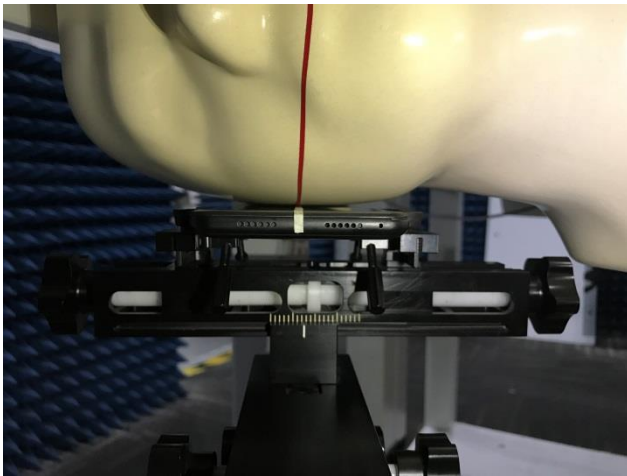

SAR Test Setup Photos

Head

Right Cheek