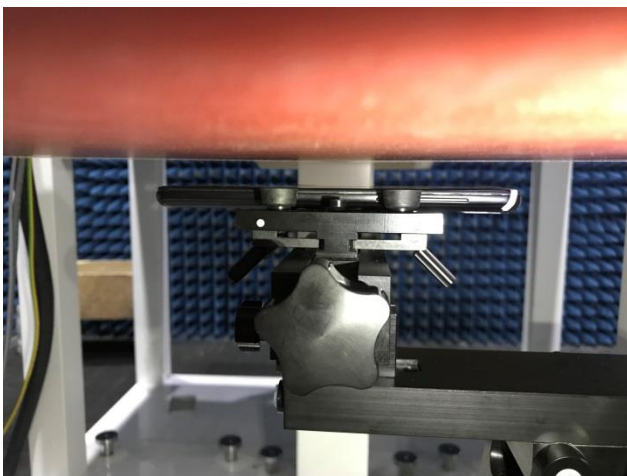

# SAR Test Setup Photos

## Head

Right Cheek

Right Tilted

Left Cheek

Left Tilted

## Body

Front side (10mm)

Back side(10mm)

Top side(10mm)

Bottom side(10mm)

Left side(10mm)

Right side(10mm)