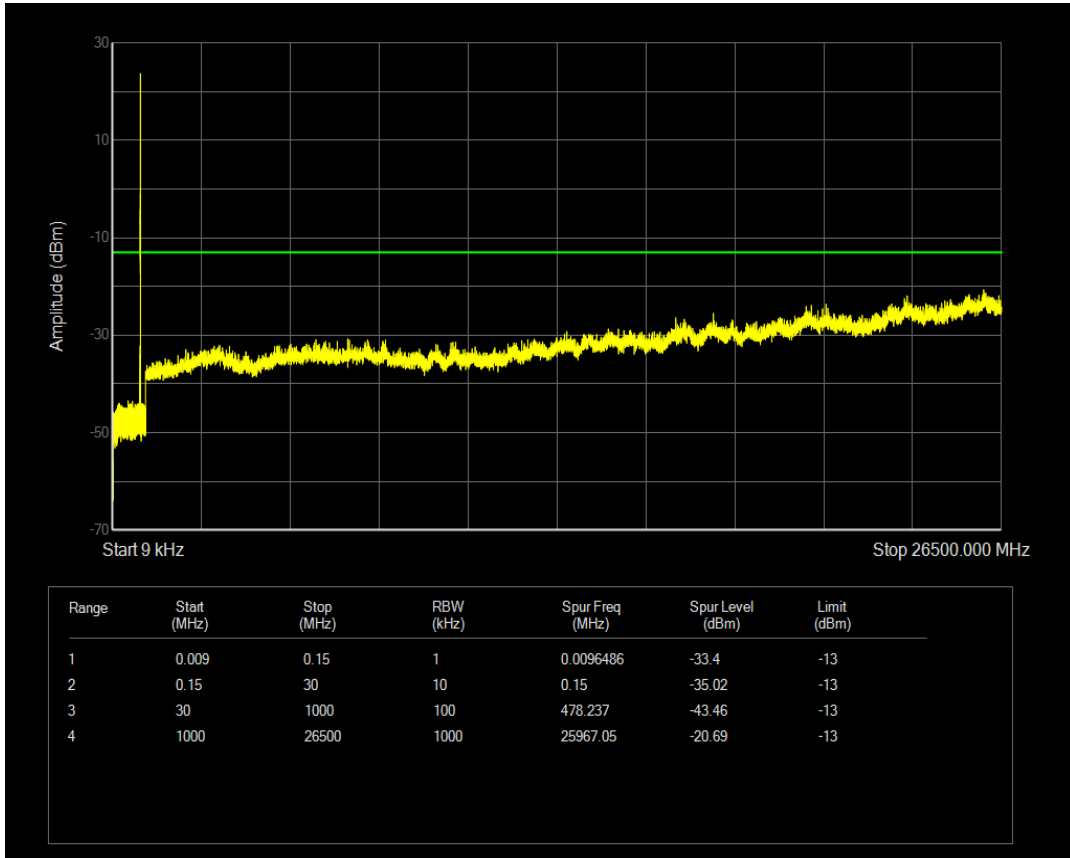

Band5 QAM16 BW=3MHz Channel=20525 RB Size=15 Position=#0

Band5 QPSK BW=3MHz Channel=20635 RB Size=1 Position=#0

Band5 QPSK BW=3MHz Channel=20635 RB Size=15 Position=#0

Band5 QAM16 BW=3MHz Channel=20635 RB Size=1 Position=#0

Band5 QPSK BW=5MHz Channel=20425 RB Size=1 Position=#0

Band5 QAM16 BW=3MHz Channel=20635 RB Size=15 Position=#0

Band5 QPSK BW=5MHz Channel=20425 RB Size=25 Position=#0

Band5 QAM16 BW=5MHz Channel=20425 RB Size=1 Position=#0