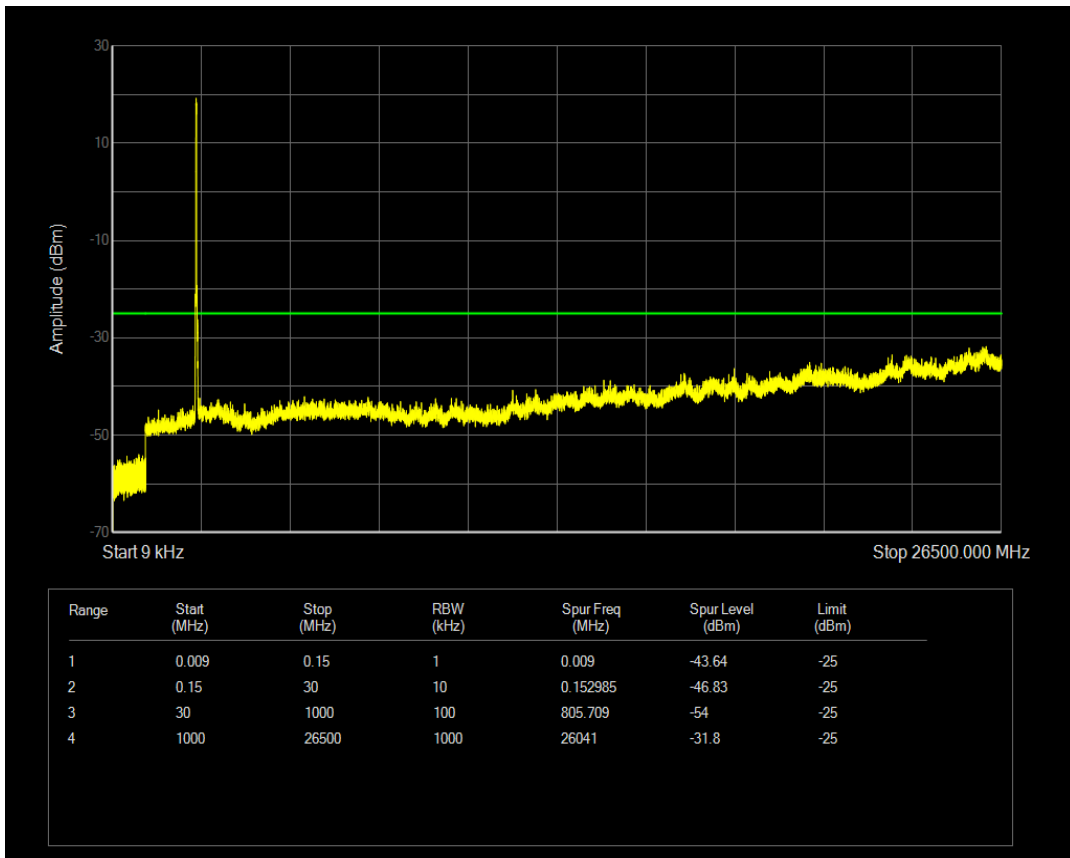

Band7 QAM16 BW=15MHz Channel=21100 RB Size=1 Position=#0

Band7 QPSK BW=15MHz Channel=21375 RB Size=1 Position=#0

Band7 QPSK BW=15MHz Channel=21375 RB Size=75 Position=#0

Band7 QAM16 BW=15MHz Channel=21375 RB Size=1 Position=#0

Band7 QPSK BW=20MHz Channel=20850 RB Size=1 Position=#0

Band7 QAM16 BW=15MHz Channel=21375 RB Size=75 Position=#0

Band7 QPSK BW=20MHz Channel=20850 RB Size=100 Position=#0

Band7 QAM16 BW=20MHz Channel=20850 RB Size=100 Position=#0