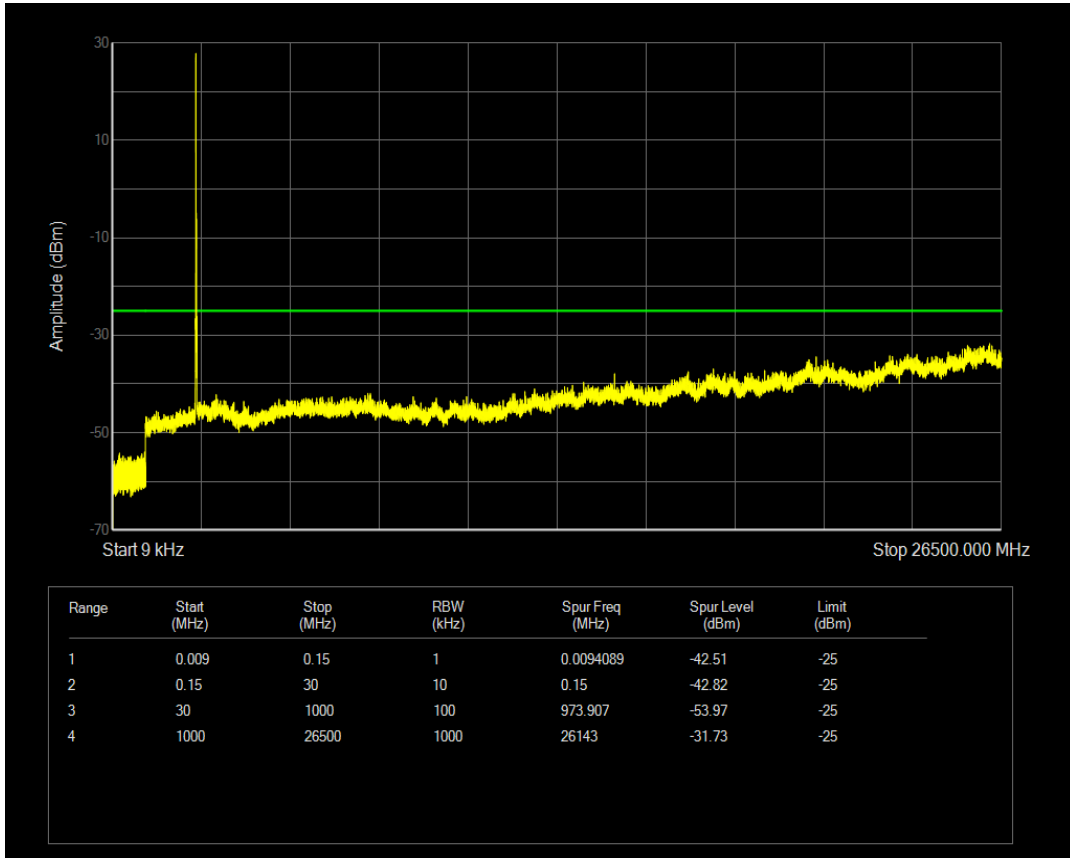

Band7 QAM16 BW=10MHz Channel=21100 RB Size=50 Position=#0

Band7 QPSK BW=10MHz Channel=21400 RB Size=1 Position=#0

Band7 QPSK BW=10MHz Channel=21400 RB Size=50 Position=#0

Band7 QAM16 BW=10MHz Channel=21400 RB Size=50 Position=#0

Band7 QAM16 BW=10MHz Channel=21400 RB Size=1 Position=#0

Band7 QPSK BW=15MHz Channel=20825 RB Size=75 Position=#0

Band7 QPSK BW=15MHz Channel=20825 RB Size=1 Position=#0

Band7 QAM16 BW=15MHz Channel=20825 RB Size=1 Position=#0

Band7 QPSK BW=15MHz Channel=21100 RB Size=1 Position=#0

Band7 QAM16 BW=15MHz Channel=20825 RB Size=75 Position=#0

Band7 QPSK BW=15MHz Channel=21100 RB Size=75 Position=#0

Band7 QAM16 BW=15MHz Channel=21100 RB Size=75 Position=#0