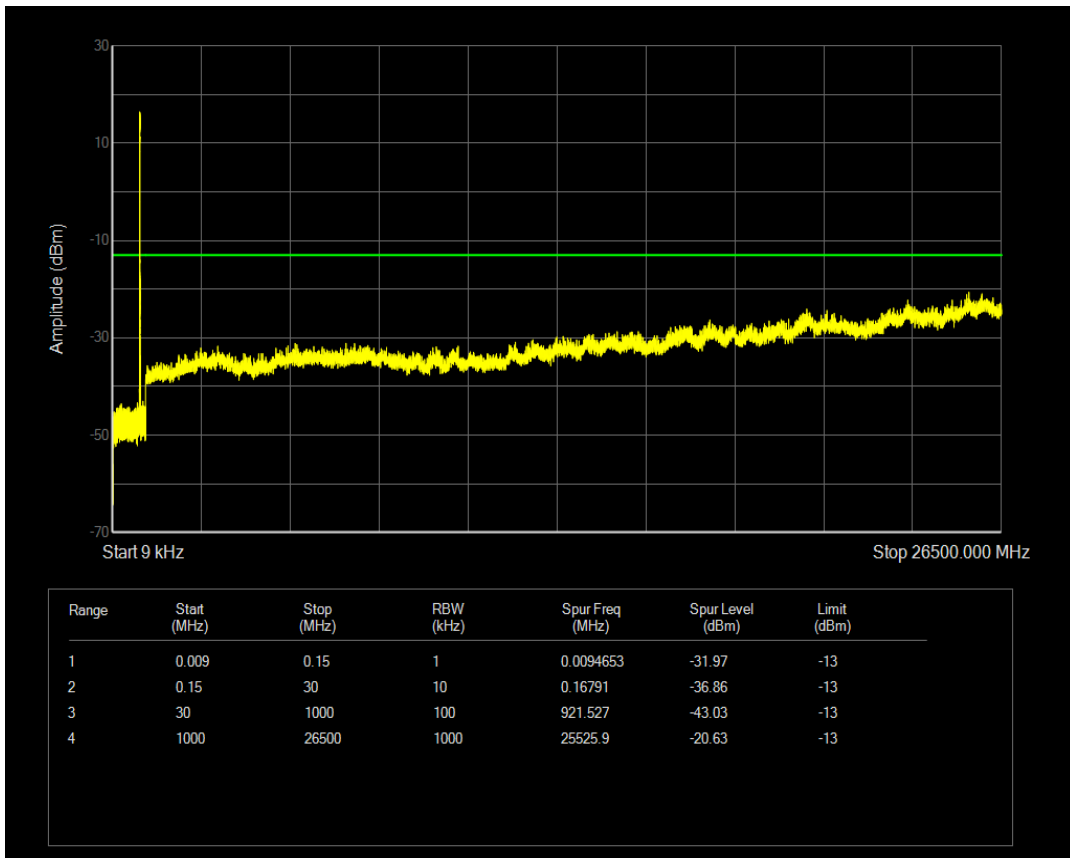

Band5 QPSK BW=5MHz Channel=20425 RB Size=25 Position=#0

Band5 QAM16 BW=5MHz Channel=20425 RB Size=1 Position=#0