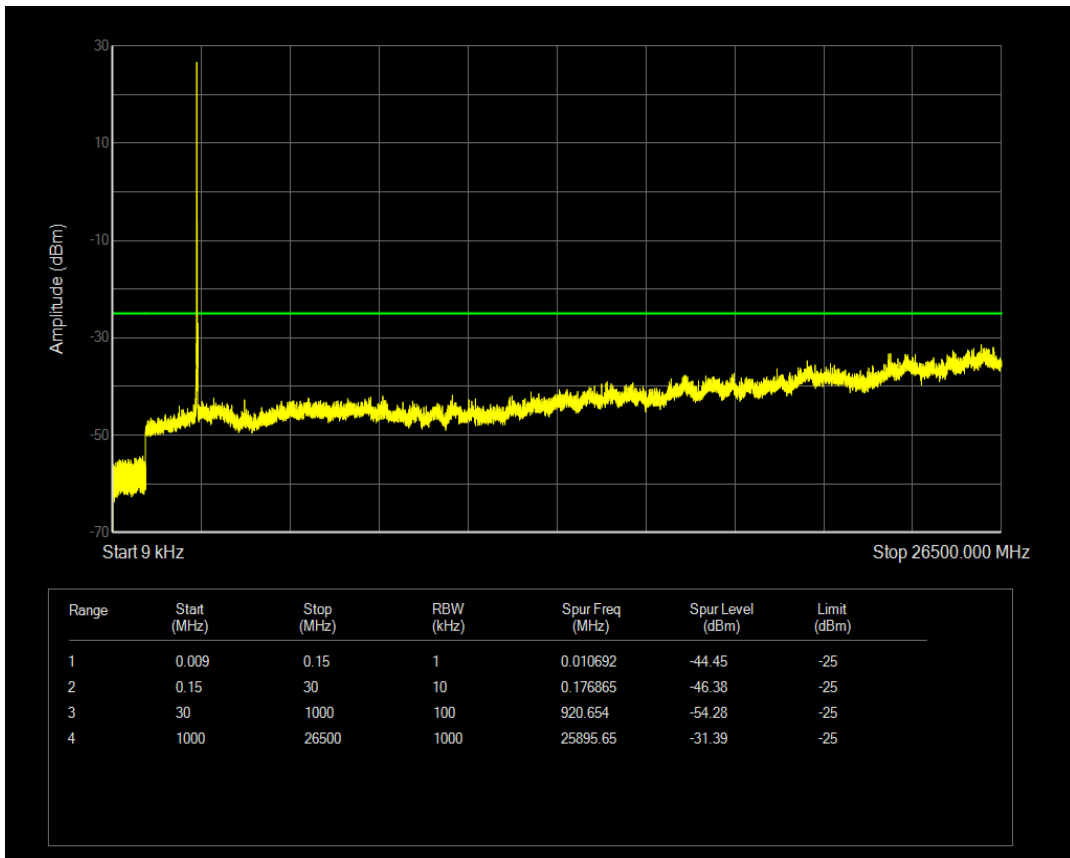

Band7 QAM16 BW=10MHz Channel=21400 RB Size=1 Position=#0

Band7 QPSK BW=15MHz Channel=20825 RB Size=75 Position=#0

Band7 QPSK BW=15MHz Channel=20825 RB Size=1 Position=#0

Band7 QAM16 BW=15MHz Channel=20825 RB Size=1 Position=#0

Band7 QPSK BW=15MHz Channel=21100 RB Size=1 Position=#0

Band7 QAM16 BW=15MHz Channel=20825 RB Size=75 Position=#0

Band7 QPSK BW=15MHz Channel=21100 RB Size=75 Position=#0

Band7 QAM16 BW=15MHz Channel=21100 RB Size=75 Position=#0