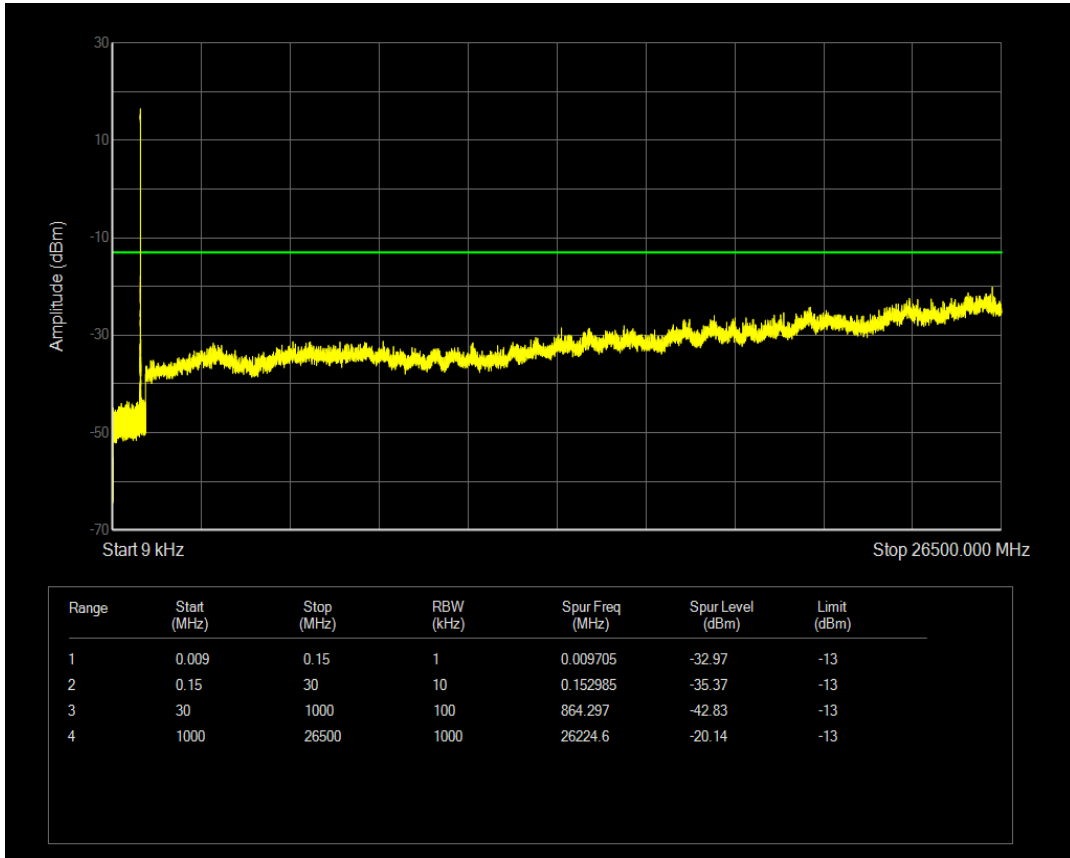

Band5 QAM16 BW=3MHz Channel=20525 RB Size=15 Position=#0

Band5 QPSK BW=3MHz Channel=20635 RB Size=1 Position=#0

Band5 QPSK BW=3MHz Channel=20635 RB Size=15 Position=#0

Band5 QAM16 BW=3MHz Channel=20635 RB Size=1 Position=#0

Band5 QPSK BW=5MHz Channel=20425 RB Size=1 Position=#0

Band5 QAM16 BW=3MHz Channel=20635 RB Size=15 Position=#0

Band5 QPSK BW=5MHz Channel=20425 RB Size=25 Position=#0

Band5 QAM16 BW=5MHz Channel=20425 RB Size=1 Position=#0