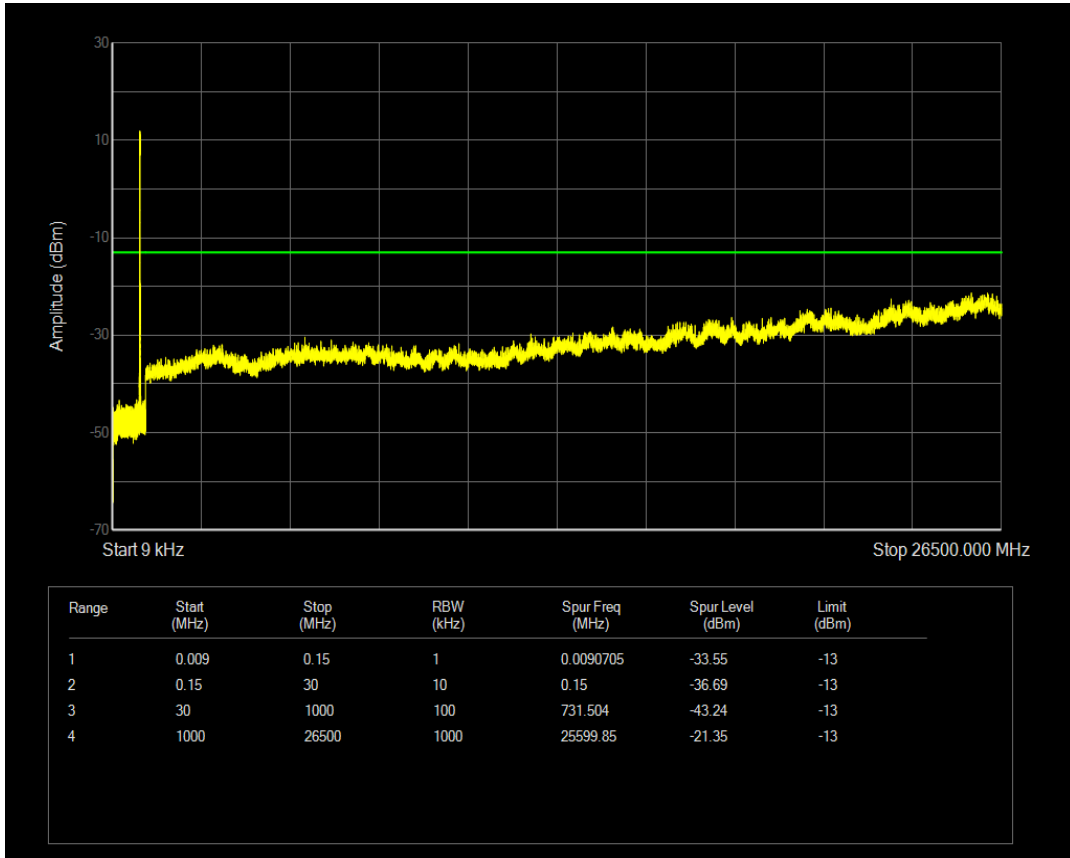

Band5 QAM16 BW=5MHz Channel=20625 RB Size=1 Position=#0

Band5 QPSK BW=10MHz Channel=20450 RB Size=1 Position=#0

Band5 QPSK BW=10MHz Channel=20450 RB Size=50 Position=#0

Band5 QAM16 BW=10MHz Channel=20450 RB Size=1 Position=#0

Band5 QPSK BW=10MHz Channel=20525 RB Size=1 Position=#0

Band5 QAM16 BW=10MHz Channel=20450 RB Size=50 Position=#0

Band5 QPSK BW=10MHz Channel=20525 RB Size=50 Position=#0

Band5 QAM16 BW=10MHz Channel=20525 RB Size=50 Position=#0