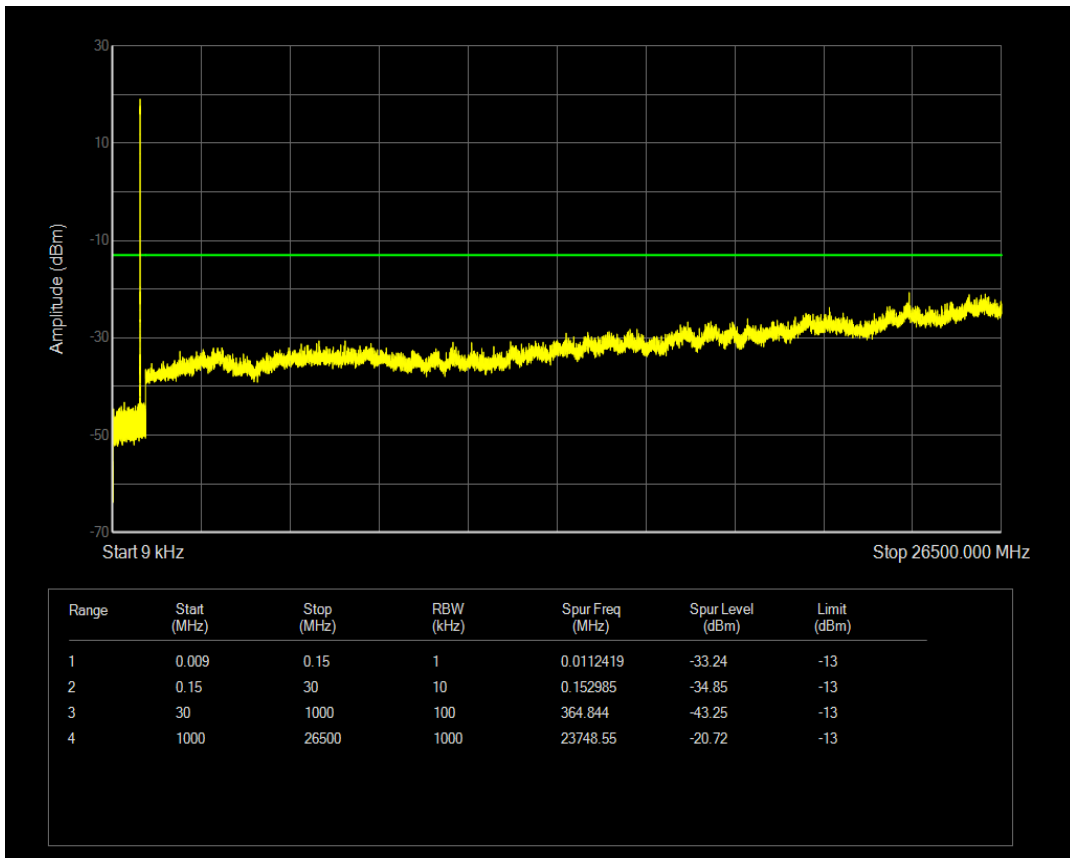

Band4 QAM16 BW=20MHz Channel=20300 RB Size=100 Position=#0

Band5 QPSK BW=1.4MHz Channel=20407 RB Size=6 Position=#0

Band5 QPSK BW=1.4MHz Channel=20407 RB Size=1 Position=#0

Band5 QAM16 BW=1.4MHz Channel=20407 RB Size=1 Position=#0

Band5 QAM16 BW=1.4MHz Channel=20407 RB Size=6 Position=#0

Band5 QPSK BW=1.4MHz Channel=20525 RB Size=1 Position=#0

Band5 QAM16 BW=1.4MHz Channel=20525 RB Size=1 Position=#0

Band5 QPSK BW=1.4MHz Channel=20525 RB Size=6 Position=#0

Band5 QAM16 BW=1.4MHz Channel=20525 RB Size=6 Position=#0

Band5 QPSK BW=1.4MHz Channel=20643 RB Size=6 Position=#0

Band5 QPSK BW=1.4MHz Channel=20643 RB Size=1 Position=#0

Band5 QAM16 BW=1.4MHz Channel=20643 RB Size=1 Position=#0