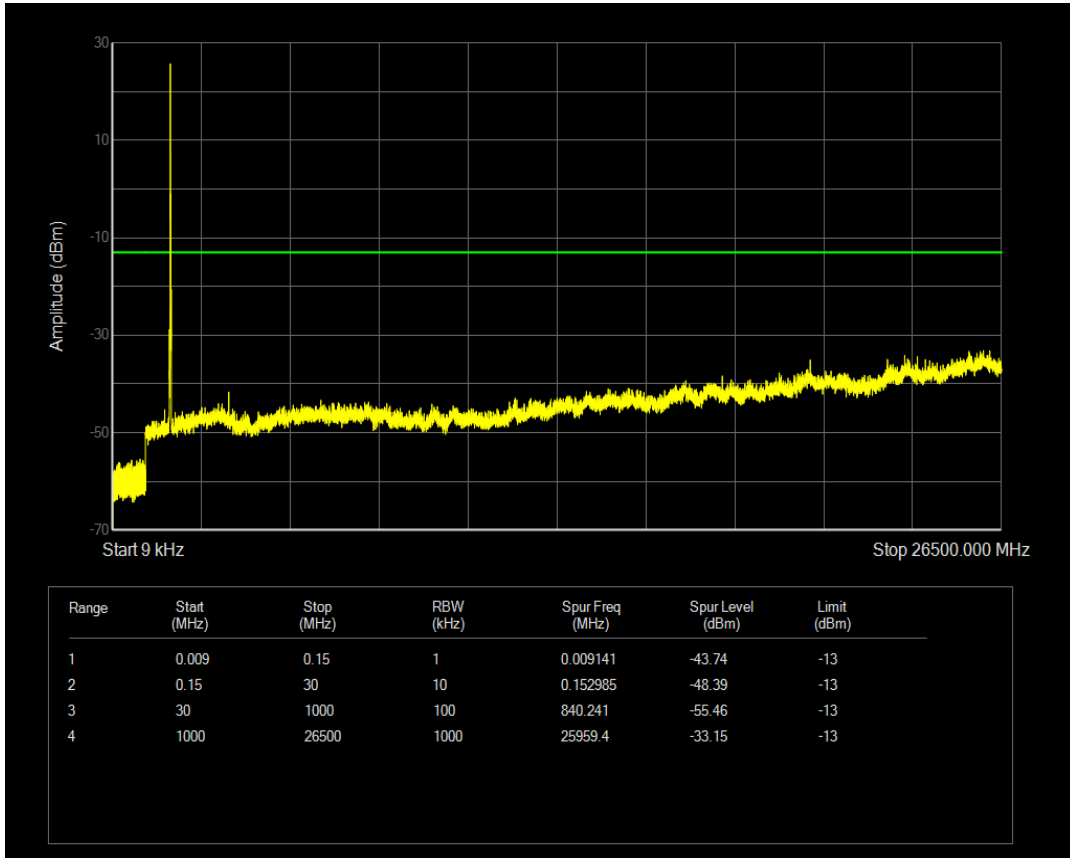

Band4 QAM16 BW=15MHz Channel=20175 RB Size=1 Position=#0

Band4 QPSK BW=15MHz Channel=20325 RB Size=1 Position=#0

Band4 QPSK BW=15MHz Channel=20325 RB Size=75 Position=#0

Band4 QAM16 BW=15MHz Channel=20325 RB Size=1 Position=#0

Band4 QPSK BW=20MHz Channel=20050 RB Size=1 Position=#0

Band4 QAM16 BW=15MHz Channel=20325 RB Size=75 Position=#0

Band4 QPSK BW=20MHz Channel=20050 RB Size=100 Position=#0

Band4 QAM16 BW=20MHz Channel=20050 RB Size=100 Position=#0

Band4 QAM16 BW=20MHz Channel=20050 RB Size=1 Position=#0

Band4 QPSK BW=20MHz Channel=20175 RB Size=100 Position=#0

Band4 QPSK BW=20MHz Channel=20175 RB Size=1 Position=#0

Band4 QAM16 BW=20MHz Channel=20175 RB Size=1 Position=#0