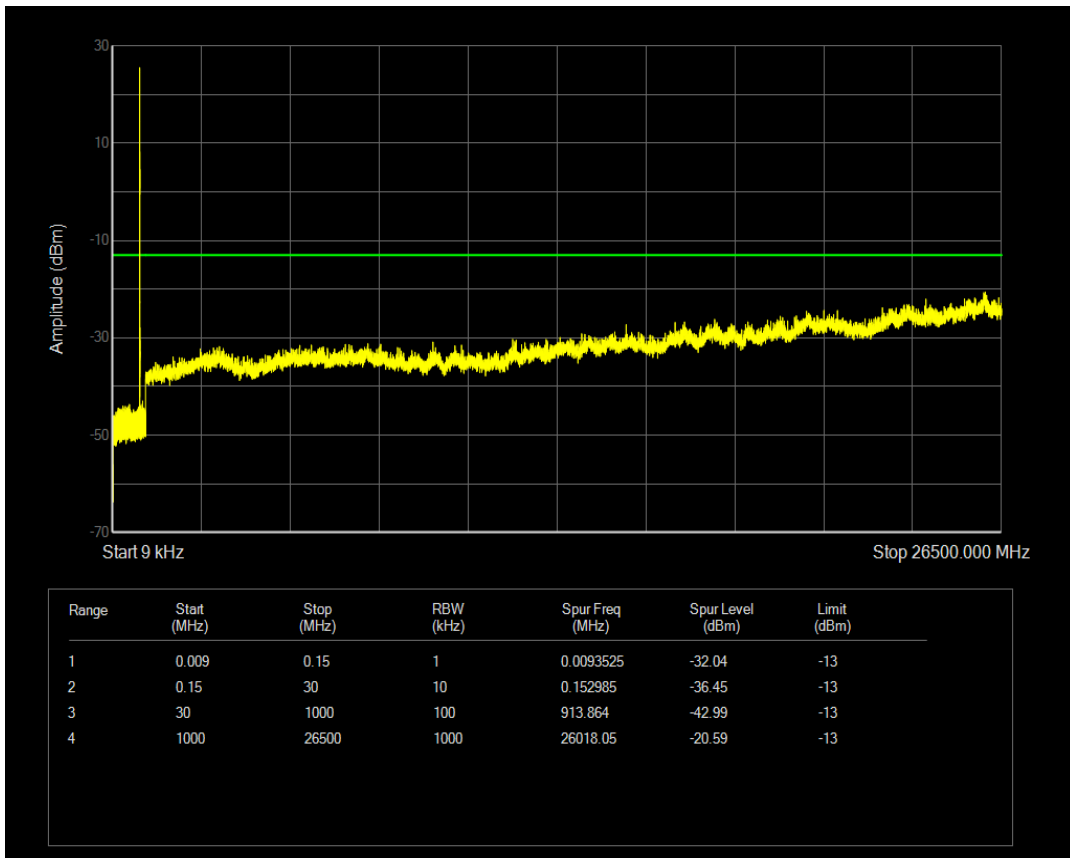

Band4 QAM16 BW=20MHz Channel=20050 RB Size=1 Position=#0

Band4 QPSK BW=20MHz Channel=20175 RB Size=100 Position=#0

Band4 QPSK BW=20MHz Channel=20175 RB Size=1 Position=#0

Band4 QAM16 BW=20MHz Channel=20175 RB Size=1 Position=#0

Band4 QAM16 BW=20MHz Channel=20175 RB Size=100 Position=#0

Band4 QPSK BW=20MHz Channel=20300 RB Size=1 Position=#0

Band4 QAM16 BW=20MHz Channel=20300 RB Size=1 Position=#0

Band4 QPSK BW=20MHz Channel=20300 RB Size=100 Position=#0

Band4 QAM16 BW=20MHz Channel=20300 RB Size=100 Position=#0

Band5 QPSK BW=1.4MHz Channel=20407 RB Size=6 Position=#0

Band5 QPSK BW=1.4MHz Channel=20407 RB Size=1 Position=#0

Band5 QAM16 BW=1.4MHz Channel=20407 RB Size=1 Position=#0