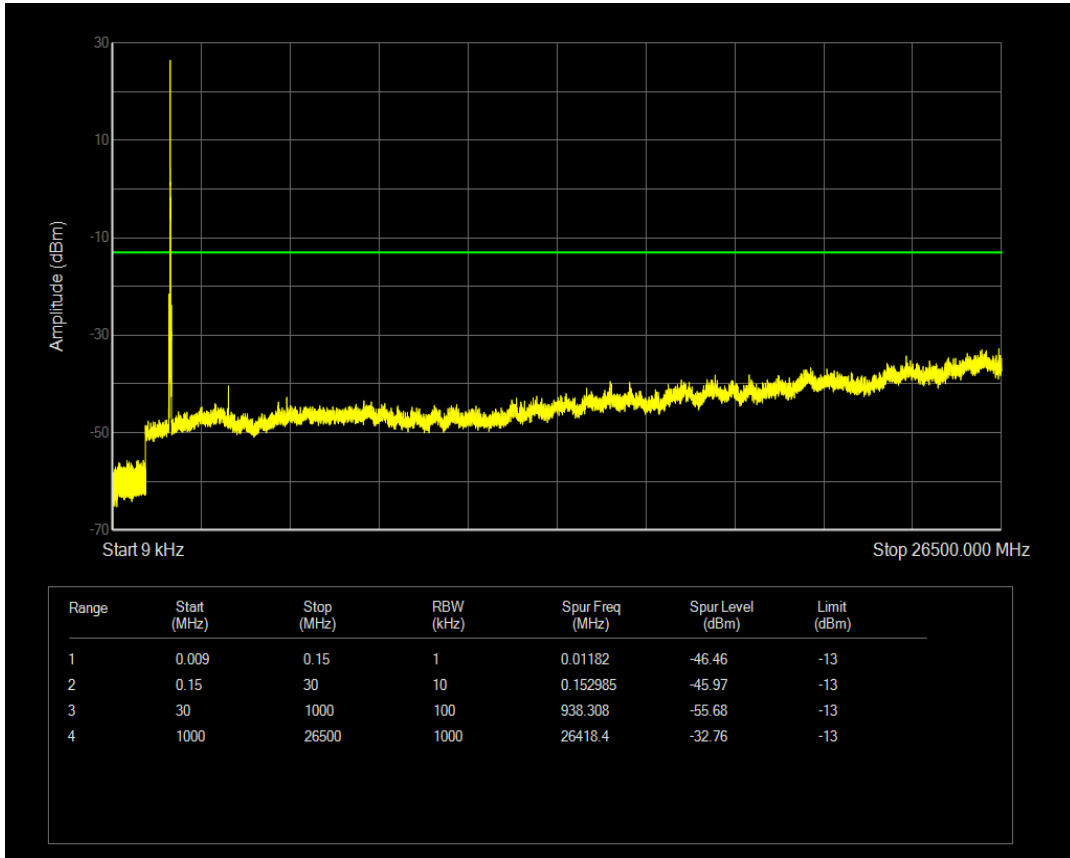

Band4 QPSK BW=20MHz Channel=20050 RB Size=1 Position=#0

Band4 QAM16 BW=15MHz Channel=20325 RB Size=75 Position=#0

Band4 QPSK BW=20MHz Channel=20050 RB Size=100 Position=#0

Band4 QAM16 BW=20MHz Channel=20050 RB Size=100 Position=#0

Band4 QAM16 BW=20MHz Channel=20050 RB Size=1 Position=#0

Band4 QPSK BW=20MHz Channel=20175 RB Size=100 Position=#0

Band4 QPSK BW=20MHz Channel=20175 RB Size=1 Position=#0

Band4 QAM16 BW=20MHz Channel=20175 RB Size=1 Position=#0

Band4 QAM16 BW=20MHz Channel=20175 RB Size=100 Position=#0

Band4 QPSK BW=20MHz Channel=20300 RB Size=1 Position=#0

Band4 QAM16 BW=20MHz Channel=20300 RB Size=1 Position=#0

Band4 QPSK BW=20MHz Channel=20300 RB Size=100 Position=#0