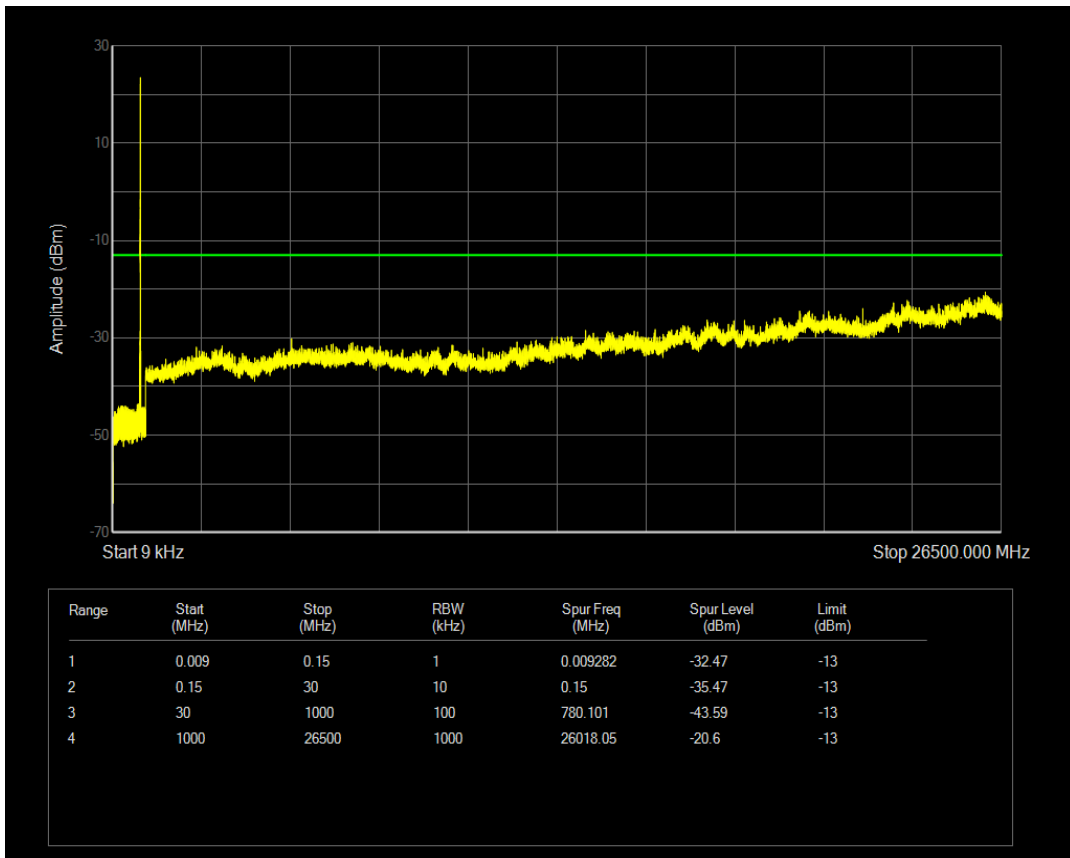

Band5 QAM16 BW=5MHz Channel=20625 RB Size=1 Position=#0

Band5 QPSK BW=10MHz Channel=20450 RB Size=1 Position=#0