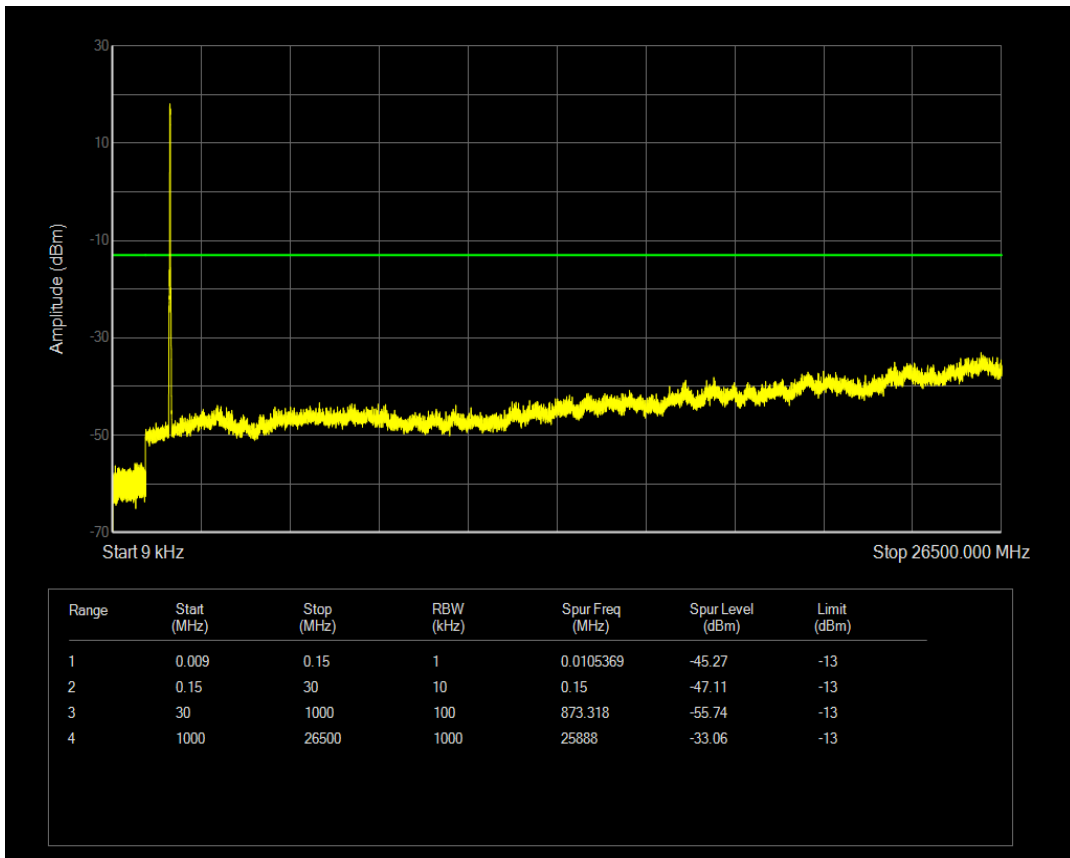

Band4 QPSK BW=20MHz Channel=20050 RB Size=1 Position=#0

Band4 QAM16 BW=15MHz Channel=20325 RB Size=75 Position=#0

Band4 QPSK BW=20MHz Channel=20050 RB Size=100 Position=#0

Band4 QAM16 BW=20MHz Channel=20050 RB Size=100 Position=#0

Band4 QAM16 BW=20MHz Channel=20050 RB Size=1 Position=#0

Band4 QPSK BW=20MHz Channel=20175 RB Size=100 Position=#0

Band4 QPSK BW=20MHz Channel=20175 RB Size=1 Position=#0

Band4 QAM16 BW=20MHz Channel=20175 RB Size=1 Position=#0

Band4 QAM16 BW=20MHz Channel=20175 RB Size=100 Position=#0

Band4 QPSK BW=20MHz Channel=20300 RB Size=1 Position=#0

Band4 QAM16 BW=20MHz Channel=20300 RB Size=1 Position=#0

Band4 QPSK BW=20MHz Channel=20300 RB Size=100 Position=#0