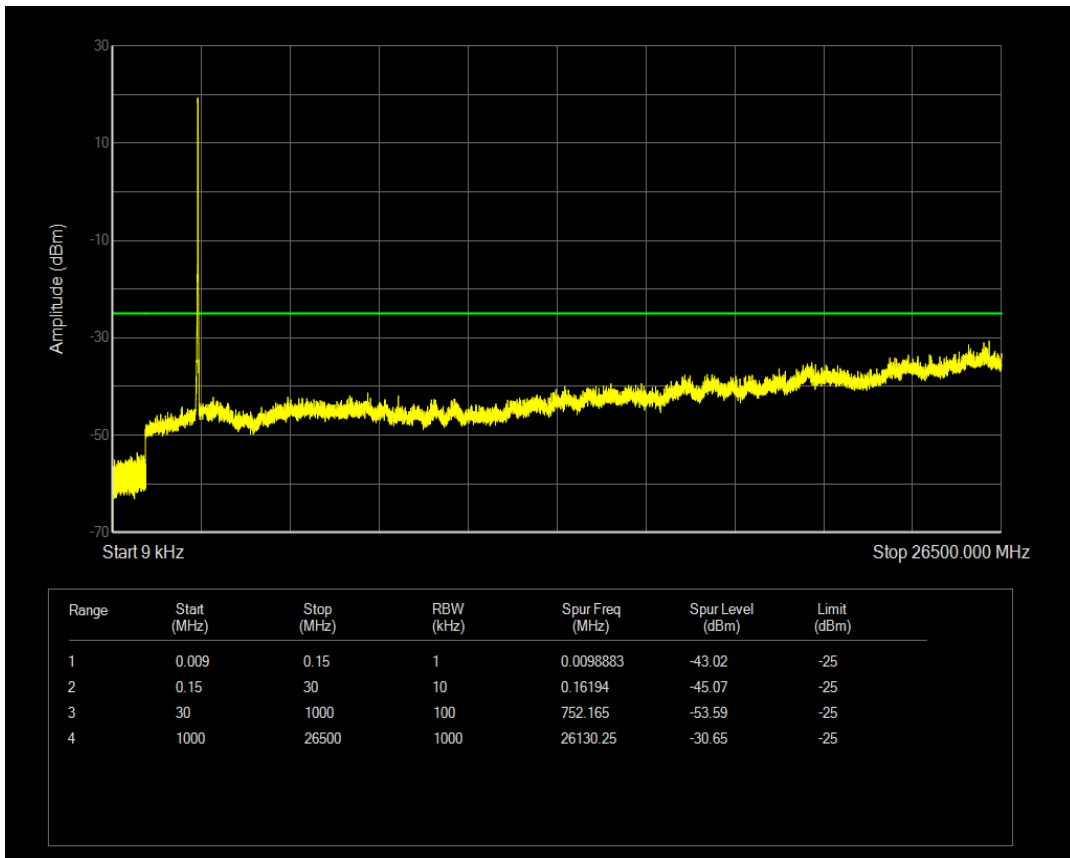

Band7 QPSK BW=15MHz Channel=21375 RB Size=75 Position=#0

Band7 QAM16 BW=15MHz Channel=21375 RB Size=1 Position=#0