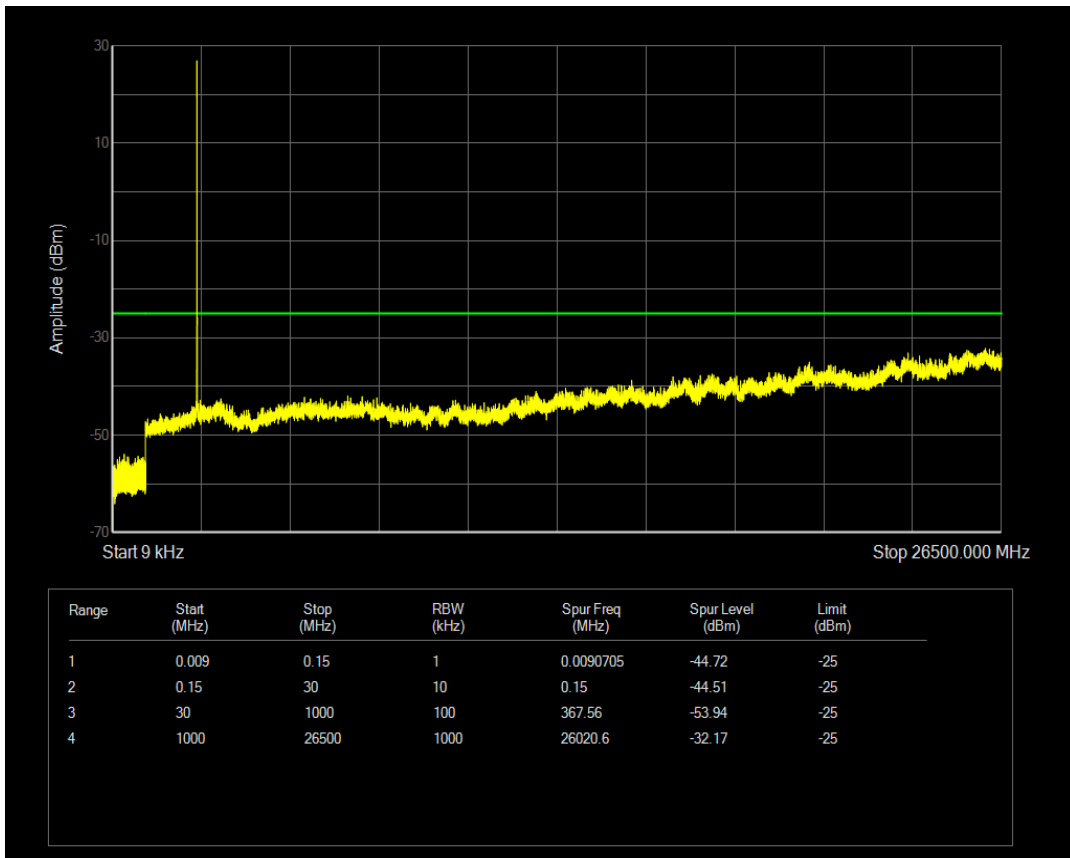

Band7 QPSK BW=5MHz Channel=21100 RB Size=1 Position=#0

Band7 QAM16 BW=5MHz Channel=20775 RB Size=25 Position=#0