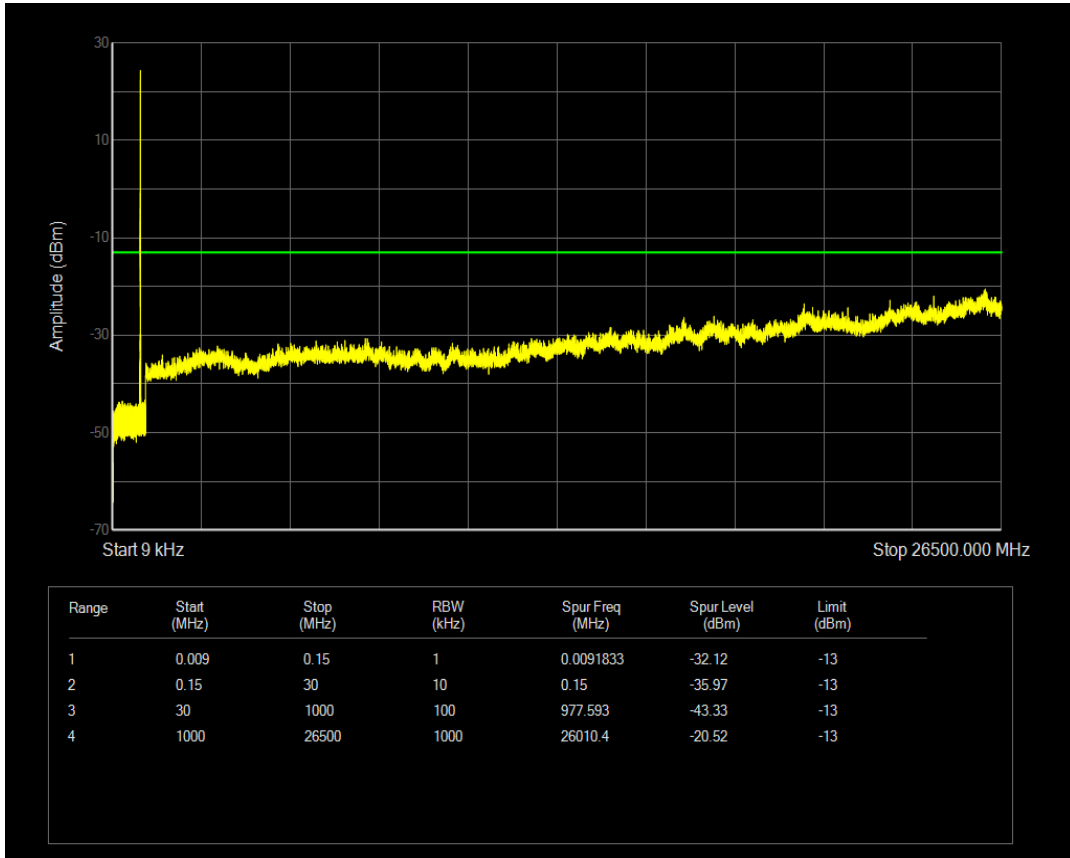

Band5 QPSK BW=5MHz Channel=20625 RB Size=1 Position=#0

Band5 QPSK BW=5MHz Channel=20625 RB Size=25 Position=#0