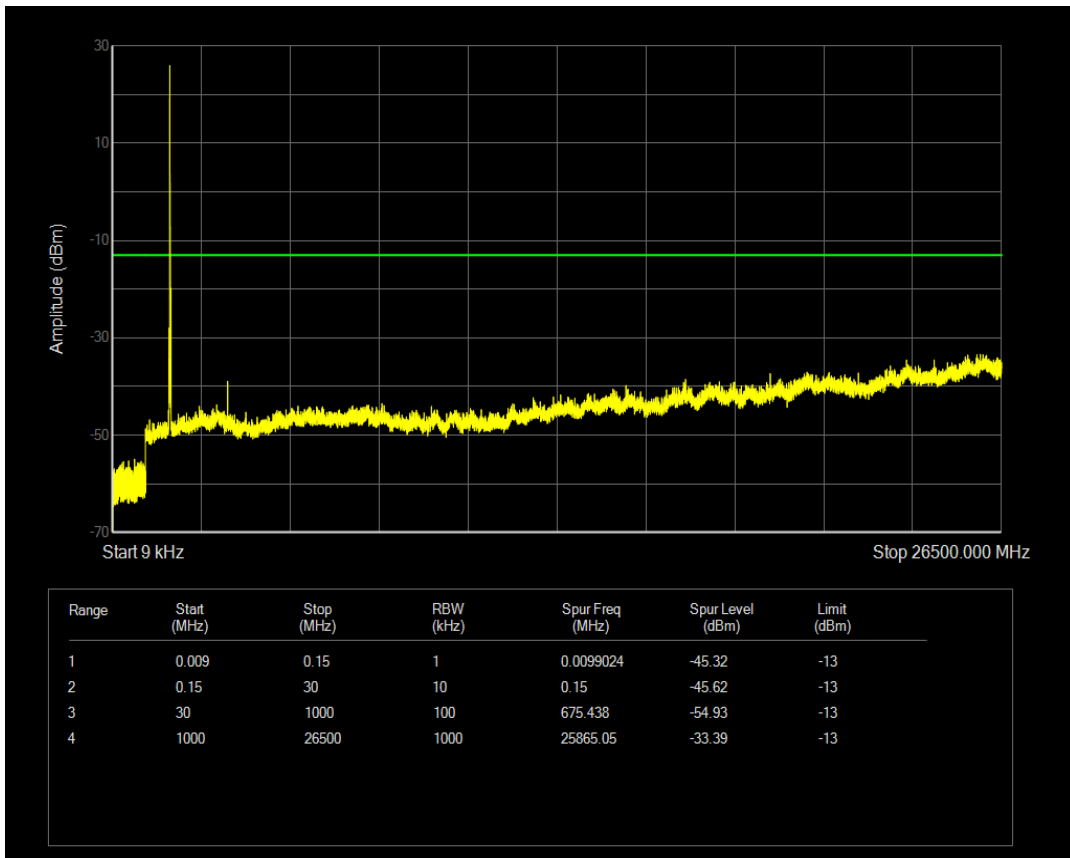

Band4 QPSK BW=20MHz Channel=20050 RB Size=1 Position=#0

Band4 QAM16 BW=15MHz Channel=20325 RB Size=75 Position=#0

Band4 QPSK BW=20MHz Channel=20050 RB Size=100 Position=#0

Band4 QAM16 BW=20MHz Channel=20050 RB Size=100 Position=#0

Band4 QAM16 BW=20MHz Channel=20050 RB Size=1 Position=#0

Band4 QPSK BW=20MHz Channel=20175 RB Size=100 Position=#0

Band4 QPSK BW=20MHz Channel=20175 RB Size=1 Position=#0

Band4 QAM16 BW=20MHz Channel=20175 RB Size=1 Position=#0