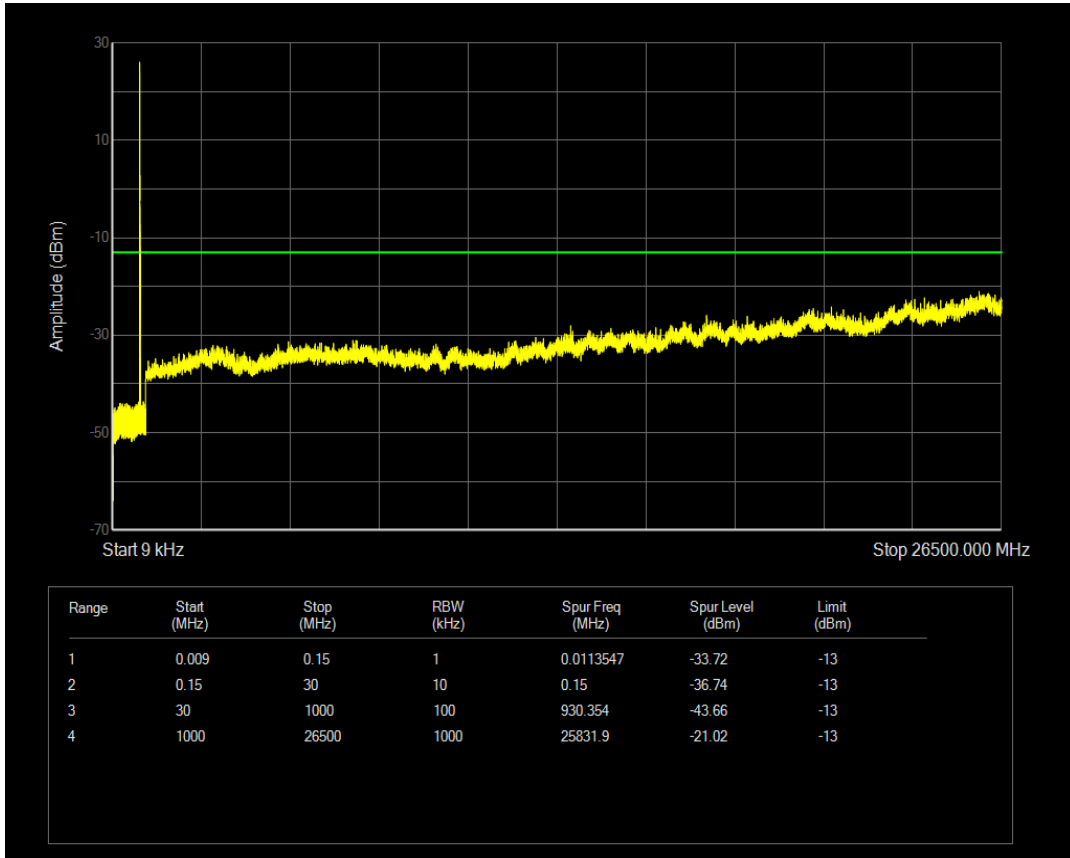

Band5 QAM16 BW=5MHz Channel=20525 RB Size=25 Position=#0

Band5 QPSK BW=5MHz Channel=20625 RB Size=1 Position=#0

Band5 QPSK BW=5MHz Channel=20625 RB Size=25 Position=#0

Band5 QAM16 BW=5MHz Channel=20625 RB Size=25 Position=#0

Band5 QAM16 BW=5MHz Channel=20625 RB Size=1 Position=#0

Band5 QPSK BW=10MHz Channel=20450 RB Size=1 Position=#0

Band5 QPSK BW=10MHz Channel=20450 RB Size=50 Position=#0

Band5 QAM16 BW=10MHz Channel=20450 RB Size=1 Position=#0