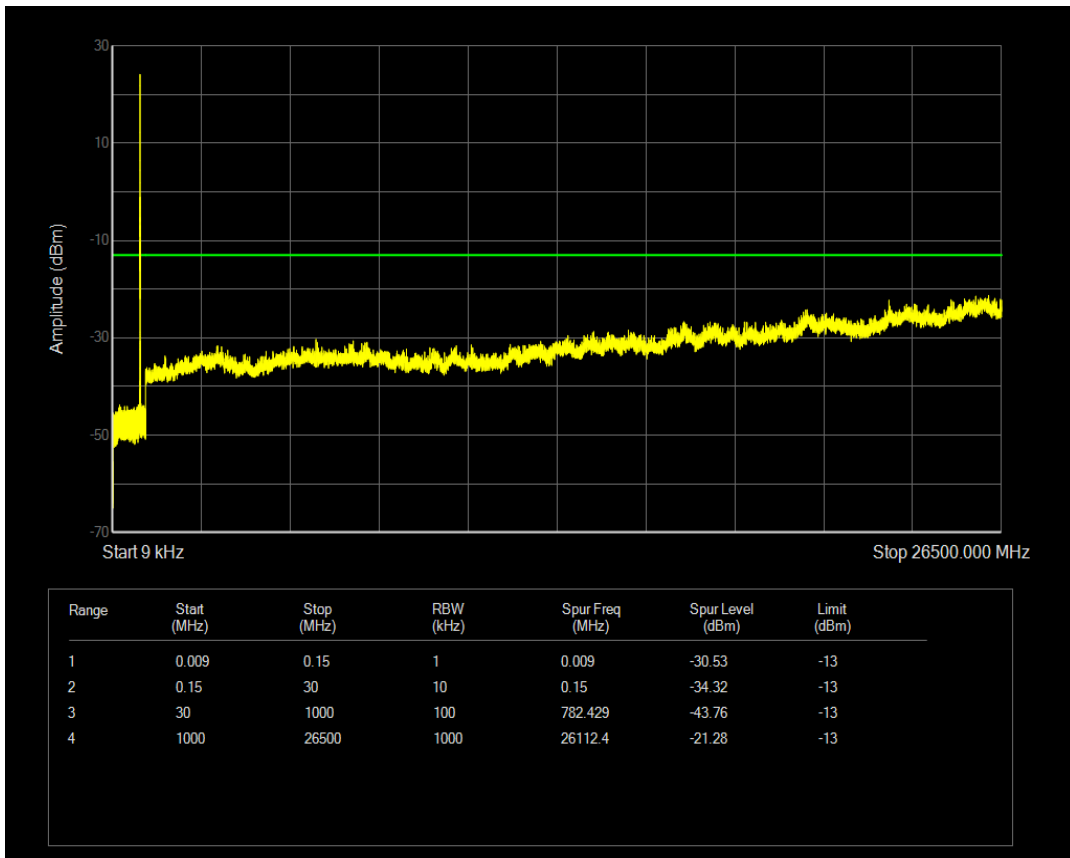

Band5 QPSK BW=5MHz Channel=20525 RB Size=1 Position=#0

Band5 QAM16 BW=5MHz Channel=20525 RB Size=1 Position=#0