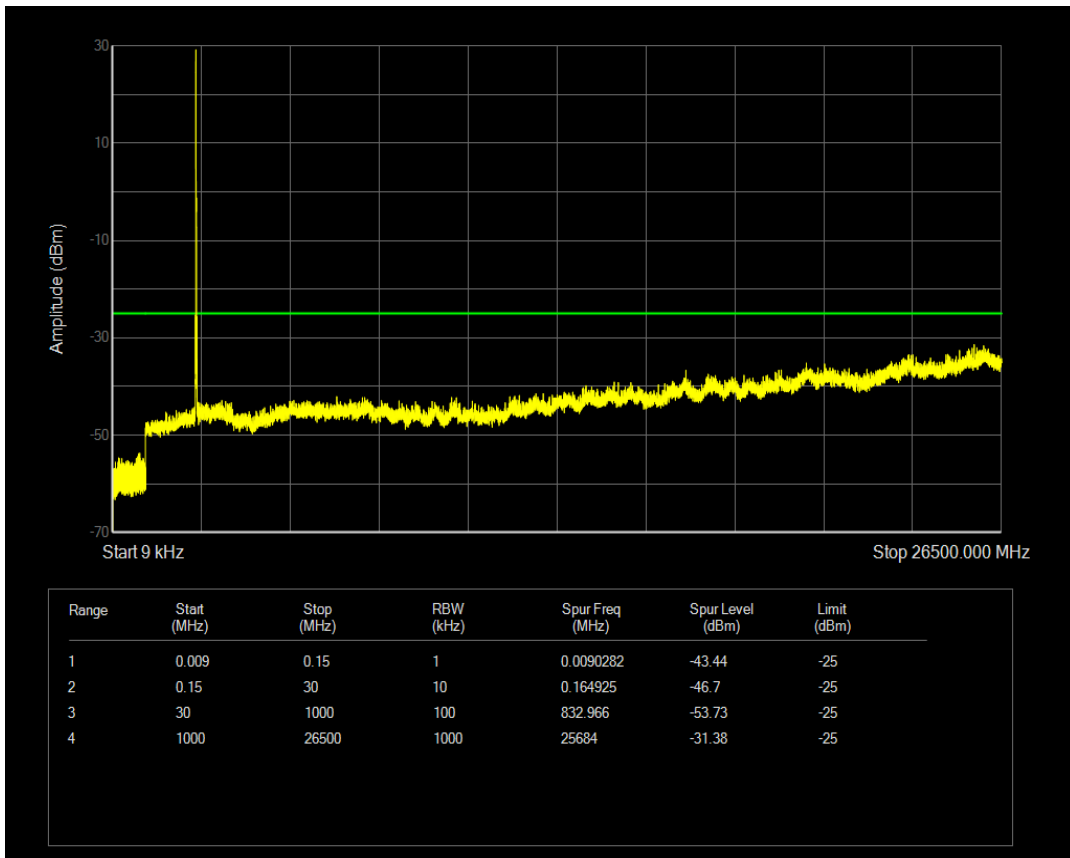

Band7 QAM16 BW=15MHz Channel=21100 RB Size=1 Position=#0

Band7 QPSK BW=15MHz Channel=21375 RB Size=1 Position=#0

Band7 QPSK BW=15MHz Channel=21375 RB Size=75 Position=#0

Band7 QAM16 BW=15MHz Channel=21375 RB Size=1 Position=#0

Band7 QPSK BW=20MHz Channel=20850 RB Size=1 Position=#0

Band7 QAM16 BW=15MHz Channel=21375 RB Size=75 Position=#0

Band7 QPSK BW=20MHz Channel=20850 RB Size=100 Position=#0

Band7 QAM16 BW=20MHz Channel=20850 RB Size=100 Position=#0