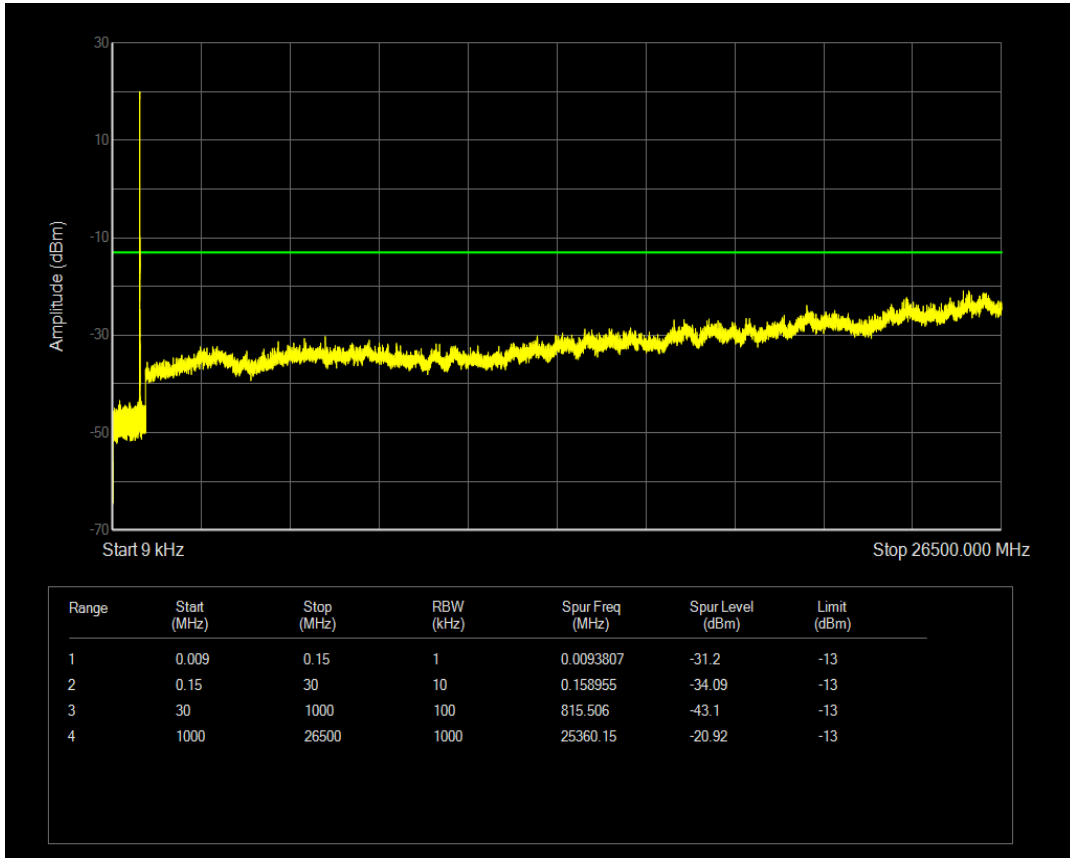

Band4 QAM16 BW=20MHz Channel=20050 RB Size=1 Position=#0

Band4 QPSK BW=20MHz Channel=20175 RB Size=100 Position=#0

Band4 QPSK BW=20MHz Channel=20175 RB Size=1 Position=#0

Band4 QAM16 BW=20MHz Channel=20175 RB Size=1 Position=#0

Band4 QAM16 BW=20MHz Channel=20175 RB Size=100 Position=#0

Band4 QPSK BW=20MHz Channel=20300 RB Size=1 Position=#0

Band4 QAM16 BW=20MHz Channel=20300 RB Size=1 Position=#0

Band4 QPSK BW=20MHz Channel=20300 RB Size=100 Position=#0

Band4 QAM16 BW=20MHz Channel=20300 RB Size=100 Position=#0

Band5 QPSK BW=1.4MHz Channel=20407 RB Size=6 Position=#0

Band5 QPSK BW=1.4MHz Channel=20407 RB Size=1 Position=#0

Band5 QAM16 BW=1.4MHz Channel=20407 RB Size=1 Position=#0