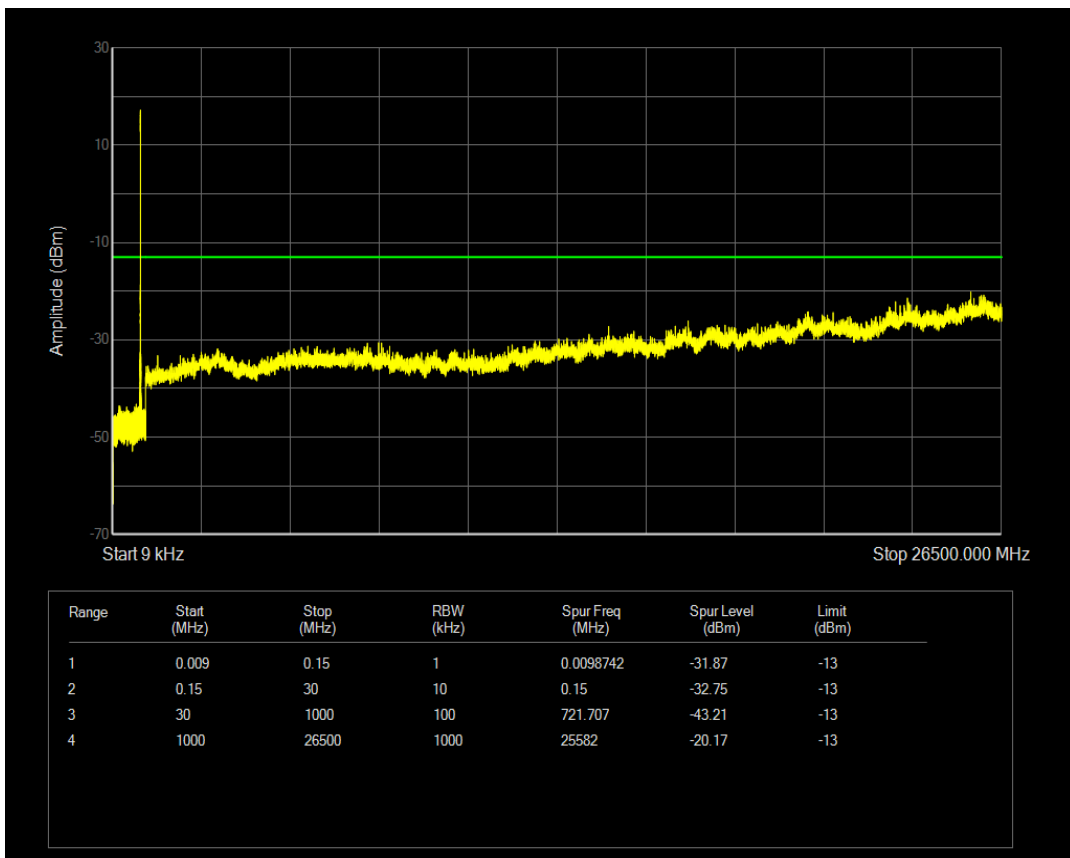

Band5 QPSK BW=3MHz Channel=20635 RB Size=15 Position=#0

Band5 QAM16 BW=3MHz Channel=20635 RB Size=1 Position=#0