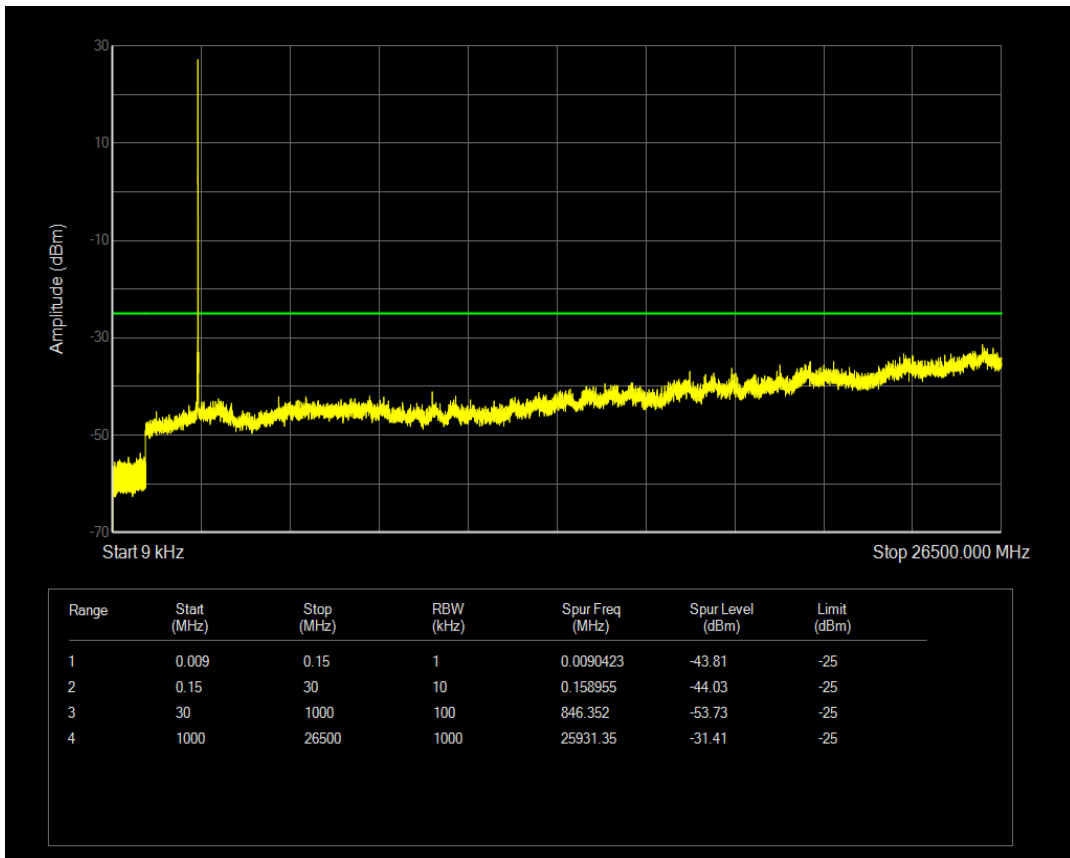

Band7 QAM16 BW=10MHz Channel=21400 RB Size=1 Position=#0

Band7 QPSK BW=15MHz Channel=20825 RB Size=75 Position=#0