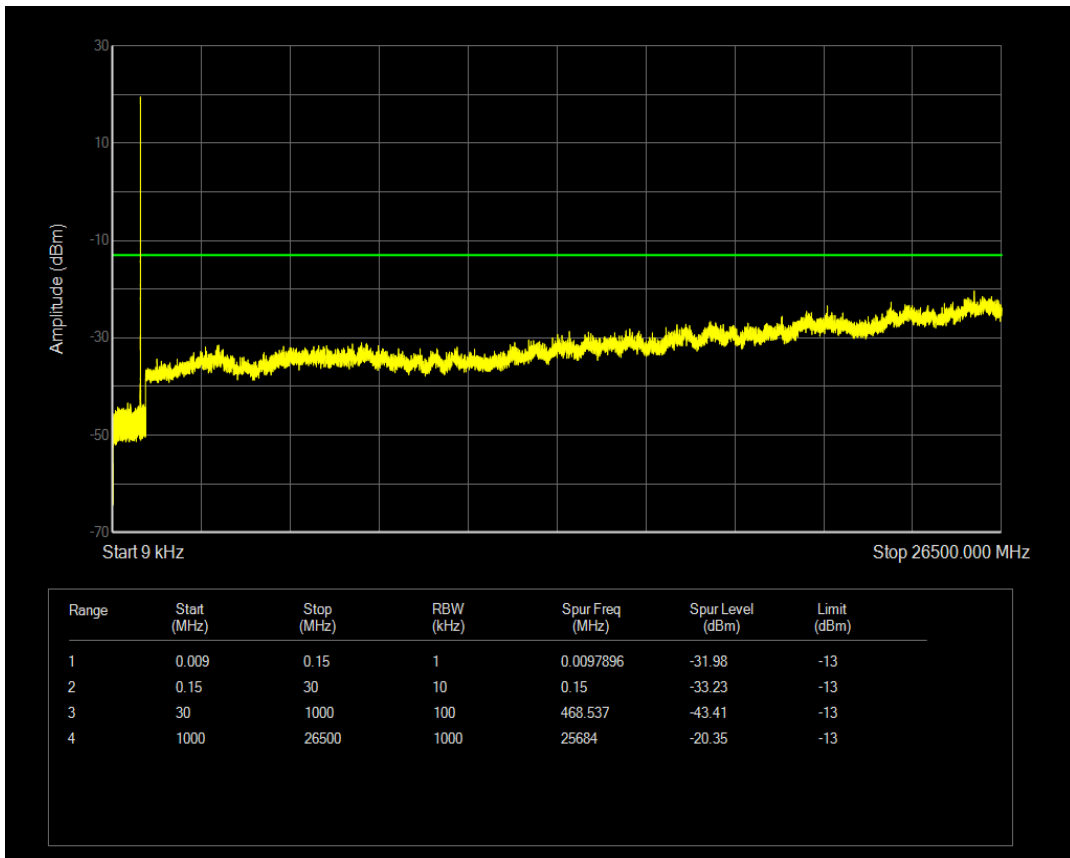

Band5 QAM16 BW=1.4MHz Channel=20643 RB Size=6 Position=#0

Band5 QPSK BW=3MHz Channel=20415 RB Size=1 Position=#0