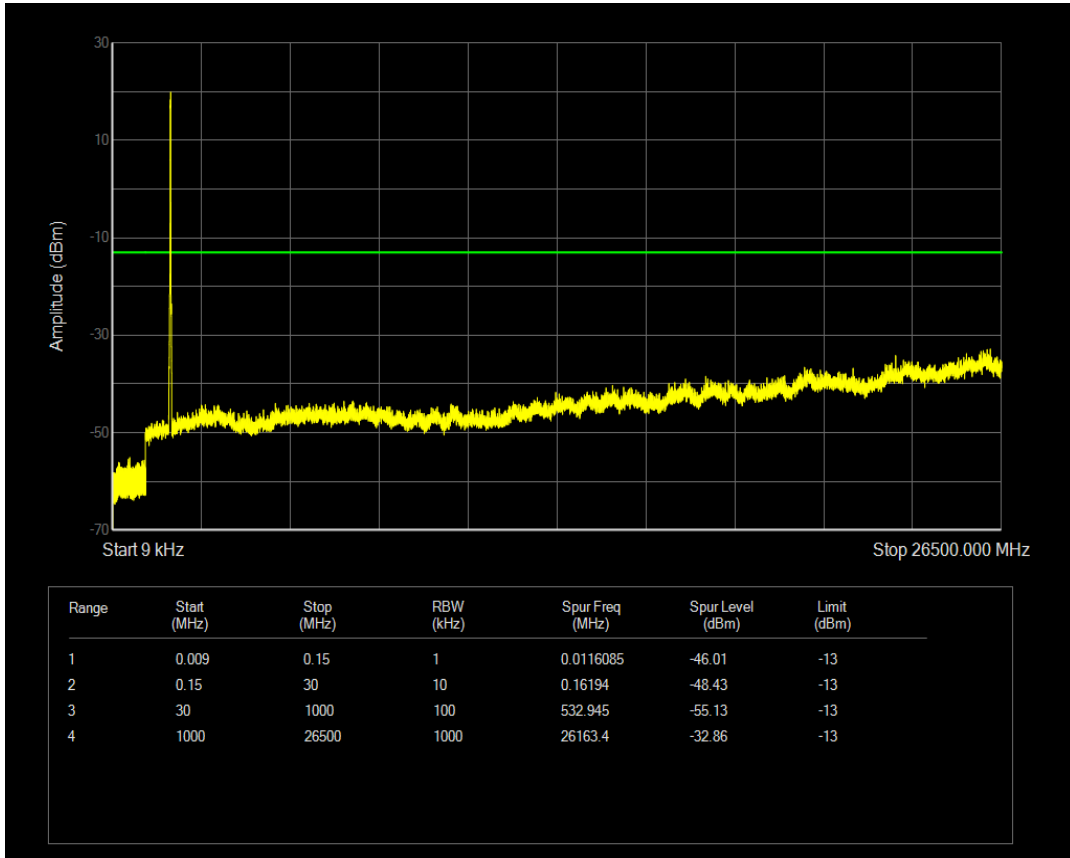

Band4 QAM16 BW=20MHz Channel=20050 RB Size=1 Position=#0

Band4 QPSK BW=20MHz Channel=20175 RB Size=100 Position=#0

Band4 QPSK BW=20MHz Channel=20175 RB Size=1 Position=#0

Band4 QAM16 BW=20MHz Channel=20175 RB Size=1 Position=#0

Band4 QAM16 BW=20MHz Channel=20175 RB Size=100 Position=#0

Band4 QPSK BW=20MHz Channel=20300 RB Size=1 Position=#0

Band4 QAM16 BW=20MHz Channel=20300 RB Size=1 Position=#0

Band4 QPSK BW=20MHz Channel=20300 RB Size=100 Position=#0

Band4 QAM16 BW=20MHz Channel=20300 RB Size=100 Position=#0

Band5 QPSK BW=1.4MHz Channel=20407 RB Size=6 Position=#0

Band5 QPSK BW=1.4MHz Channel=20407 RB Size=1 Position=#0

Band5 QAM16 BW=1.4MHz Channel=20407 RB Size=1 Position=#0