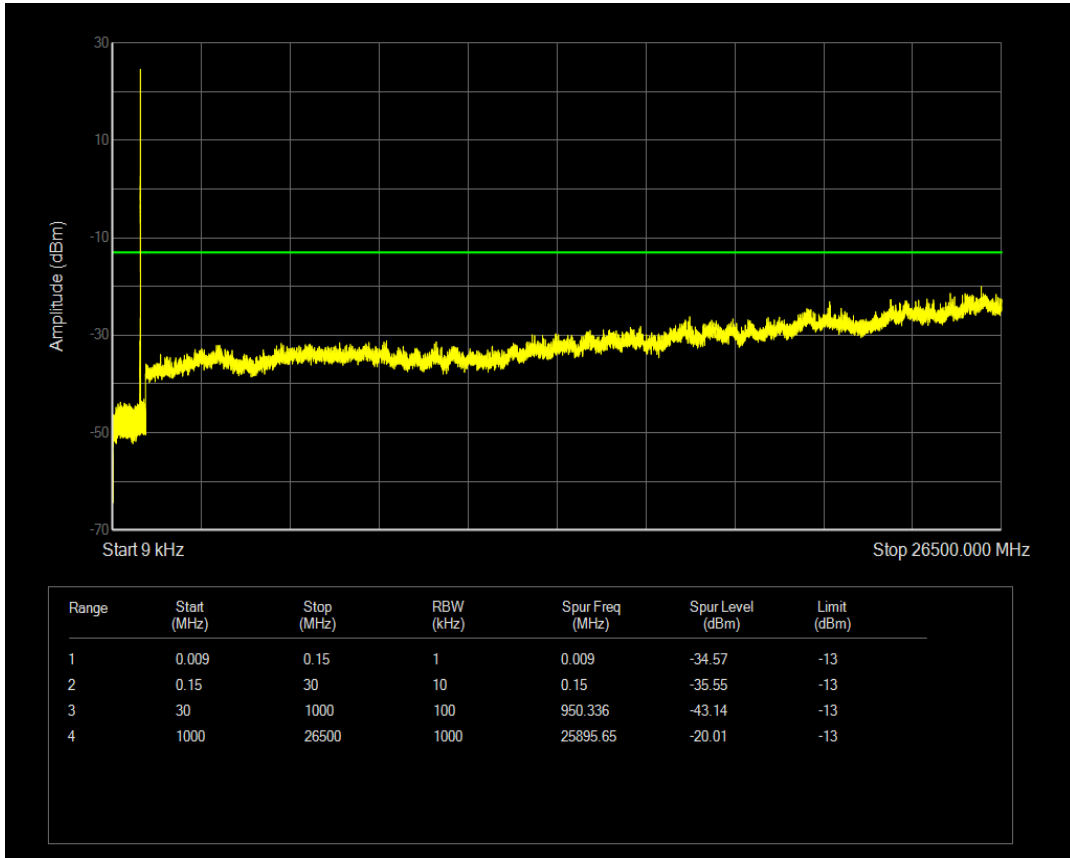

Band5 QPSK BW=3MHz Channel=20635 RB Size=1 Position=#0

Band5 QPSK BW=3MHz Channel=20635 RB Size=15 Position=#0