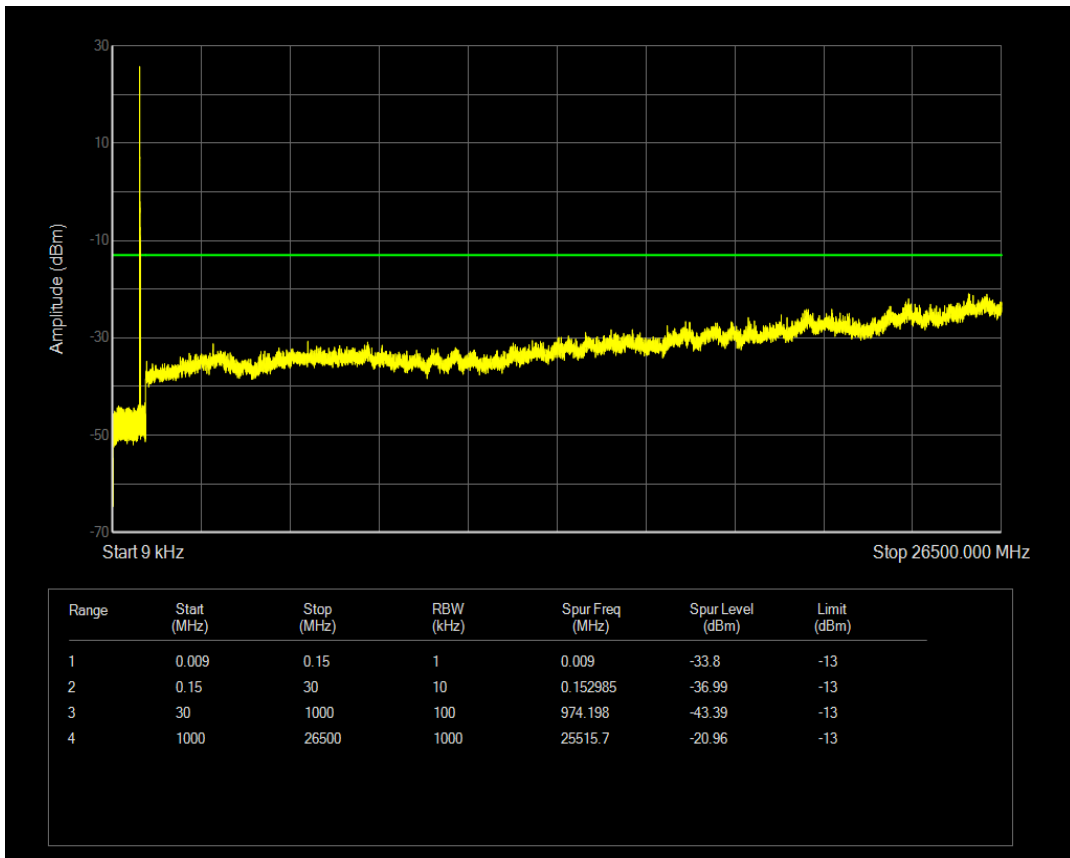

Band5 QAM16 BW=3MHz Channel=20525 RB Size=15 Position=#0

Band5 QPSK BW=3MHz Channel=20635 RB Size=1 Position=#0

Band5 QPSK BW=3MHz Channel=20635 RB Size=15 Position=#0

Band5 QAM16 BW=3MHz Channel=20635 RB Size=1 Position=#0

Band5 QPSK BW=5MHz Channel=20425 RB Size=1 Position=#0

Band5 QAM16 BW=3MHz Channel=20635 RB Size=15 Position=#0

Band5 QPSK BW=5MHz Channel=20425 RB Size=25 Position=#0

Band5 QAM16 BW=5MHz Channel=20425 RB Size=1 Position=#0