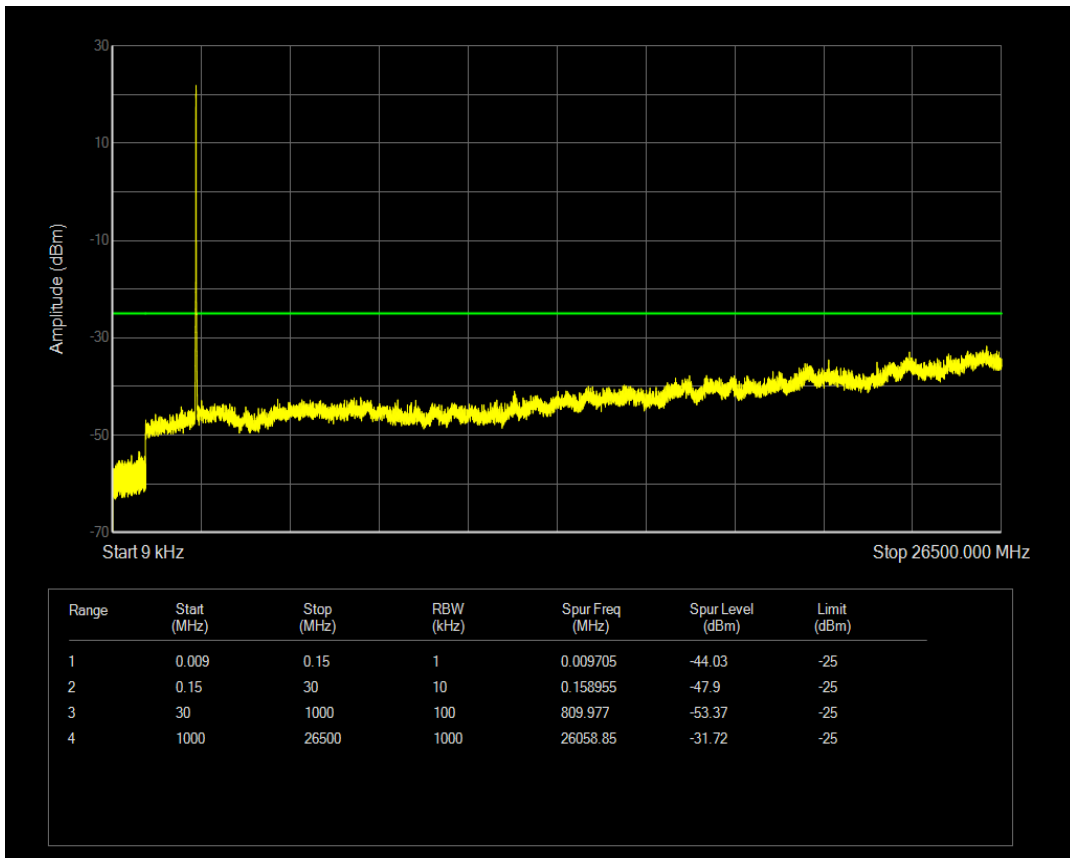

Band7 QAM16 BW=10MHz Channel=20800 RB Size=50 Position=#0

Band7 QPSK BW=10MHz Channel=21100 RB Size=1 Position=#0