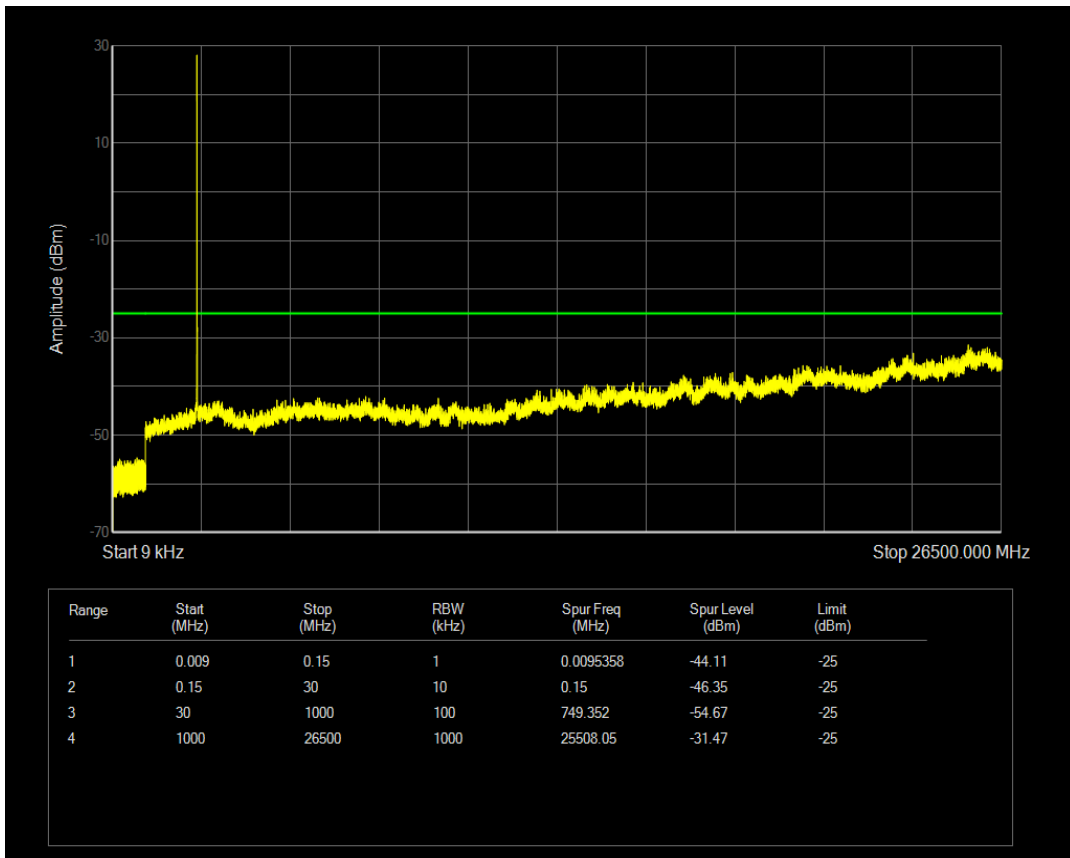

Band7 QAM16 BW=5MHz Channel=21100 RB Size=1 Position=#0

Band7 QPSK BW=5MHz Channel=21425 RB Size=1 Position=#0