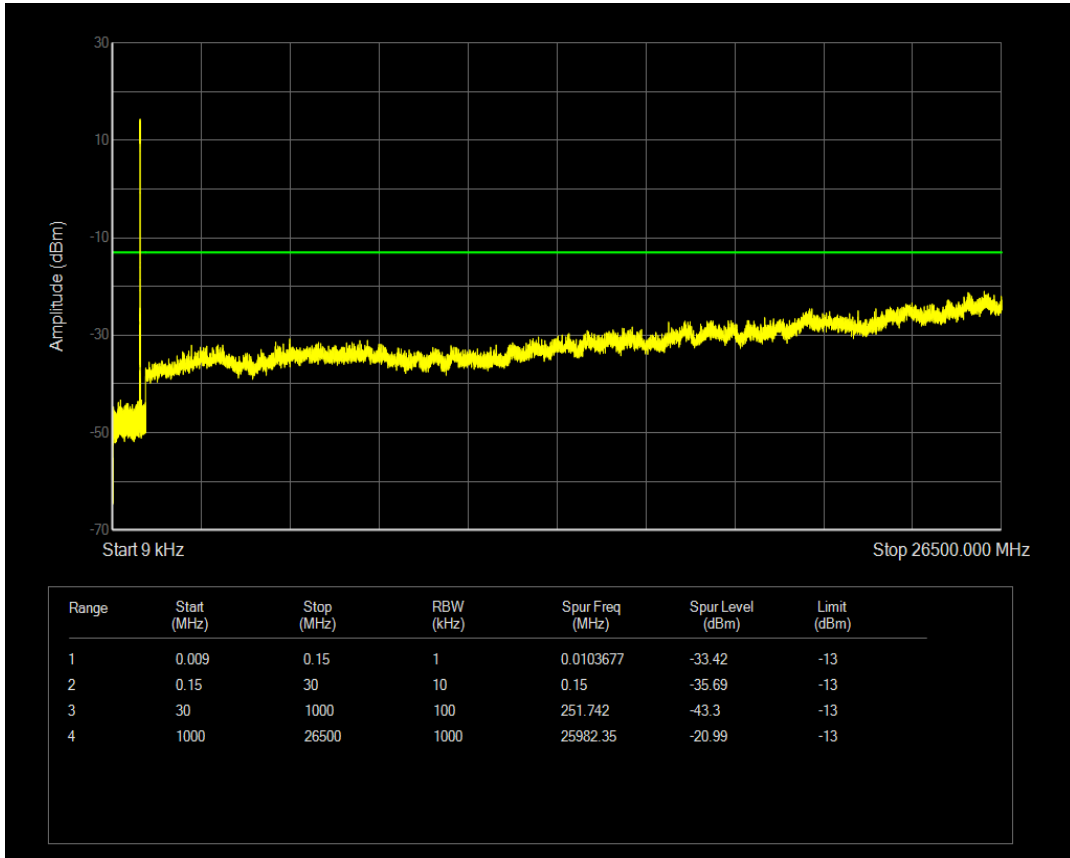

Band5 QPSK BW=5MHz Channel=20525 RB Size=25 Position=#0

Band5 QPSK BW=5MHz Channel=20525 RB Size=1 Position=#0