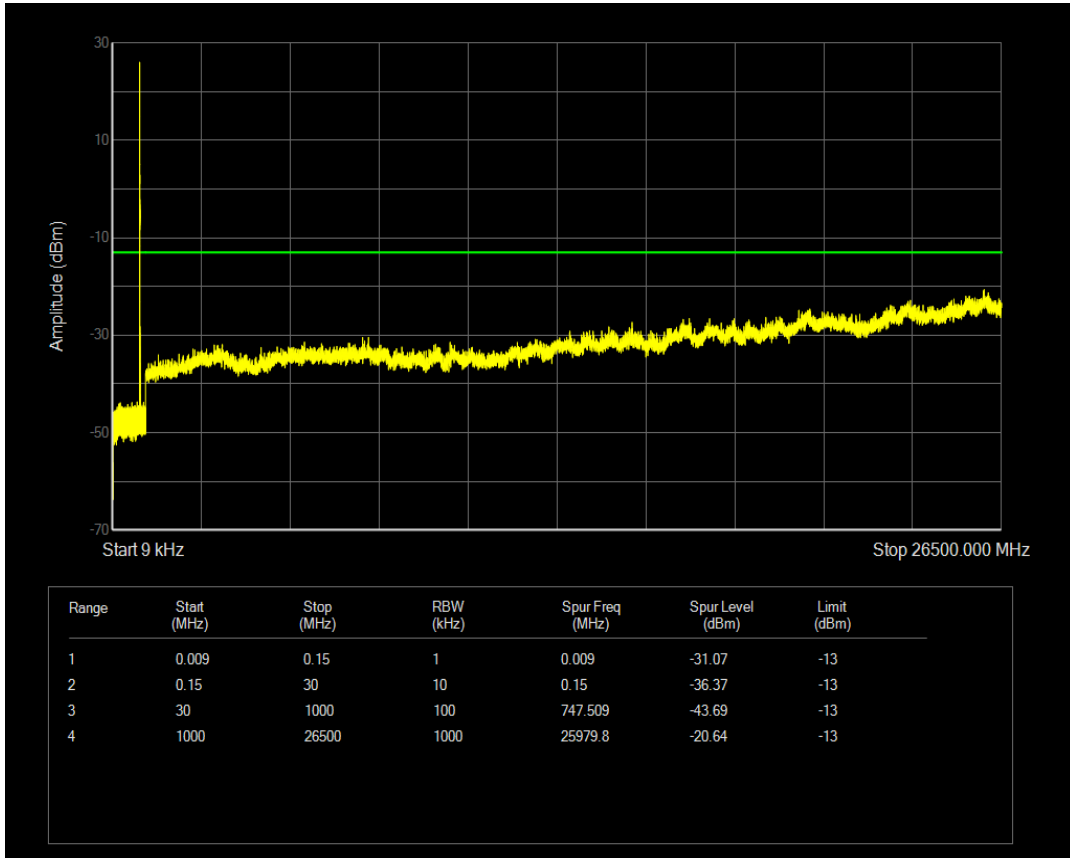

Band5 QAM16 BW=1.4MHz Channel=20643 RB Size=6 Position=#0

Band5 QPSK BW=3MHz Channel=20415 RB Size=1 Position=#0

Band5 QPSK BW=3MHz Channel=20415 RB Size=15 Position=#0

Band5 QAM16 BW=3MHz Channel=20415 RB Size=1 Position=#0