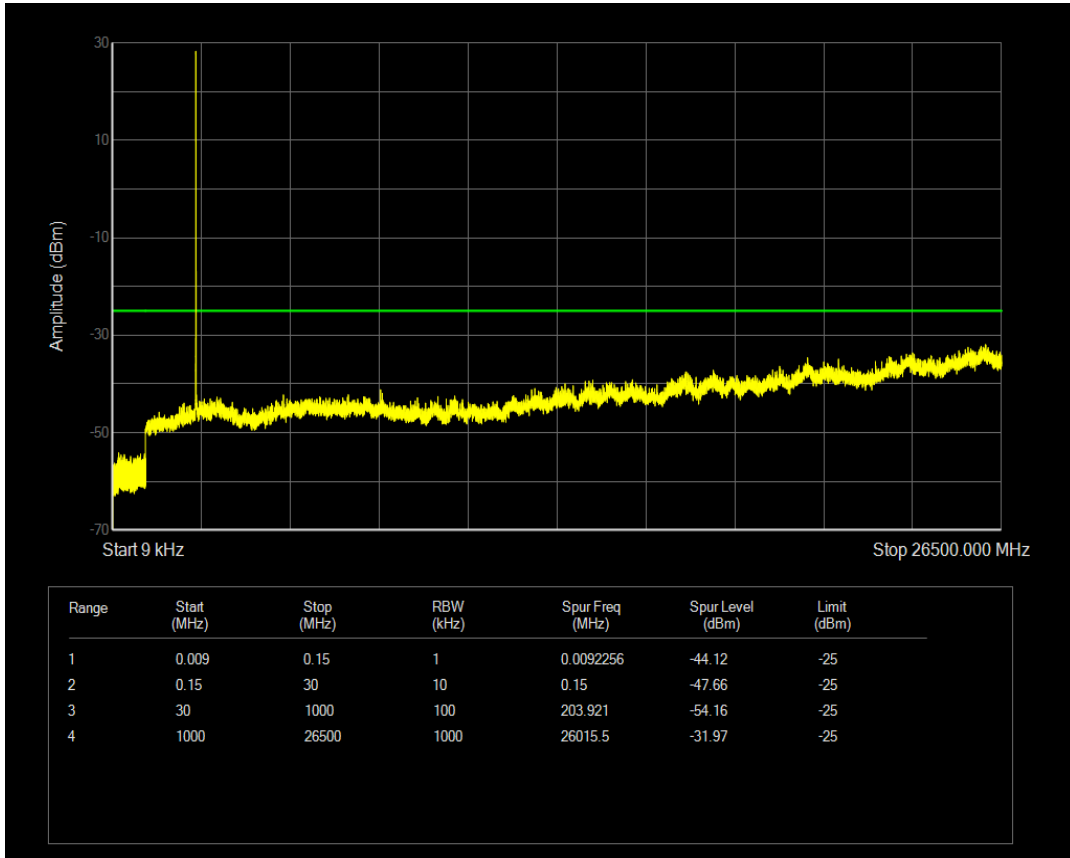

Band5 QPSK BW=10MHz Channel=20525 RB Size=1 Position=#0

Band5 QAM16 BW=10MHz Channel=20450 RB Size=50 Position=#0

Band5 QPSK BW=10MHz Channel=20525 RB Size=50 Position=#0

Band5 QAM16 BW=10MHz Channel=20525 RB Size=50 Position=#0

Band5 QAM16 BW=10MHz Channel=20525 RB Size=1 Position=#0

Band5 QPSK BW=10MHz Channel=20600 RB Size=1 Position=#0

Band5 QPSK BW=10MHz Channel=20600 RB Size=50 Position=#0

Band5 QAM16 BW=10MHz Channel=20600 RB Size=1 Position=#0

Band5 QAM16 BW=10MHz Channel=20600 RB Size=50 Position=#0

Band7 QPSK BW=5MHz Channel=20775 RB Size=1 Position=#0

Band7 QPSK BW=5MHz Channel=20775 RB Size=25 Position=#0

Band7 QAM16 BW=5MHz Channel=20775 RB Size=1 Position=#0