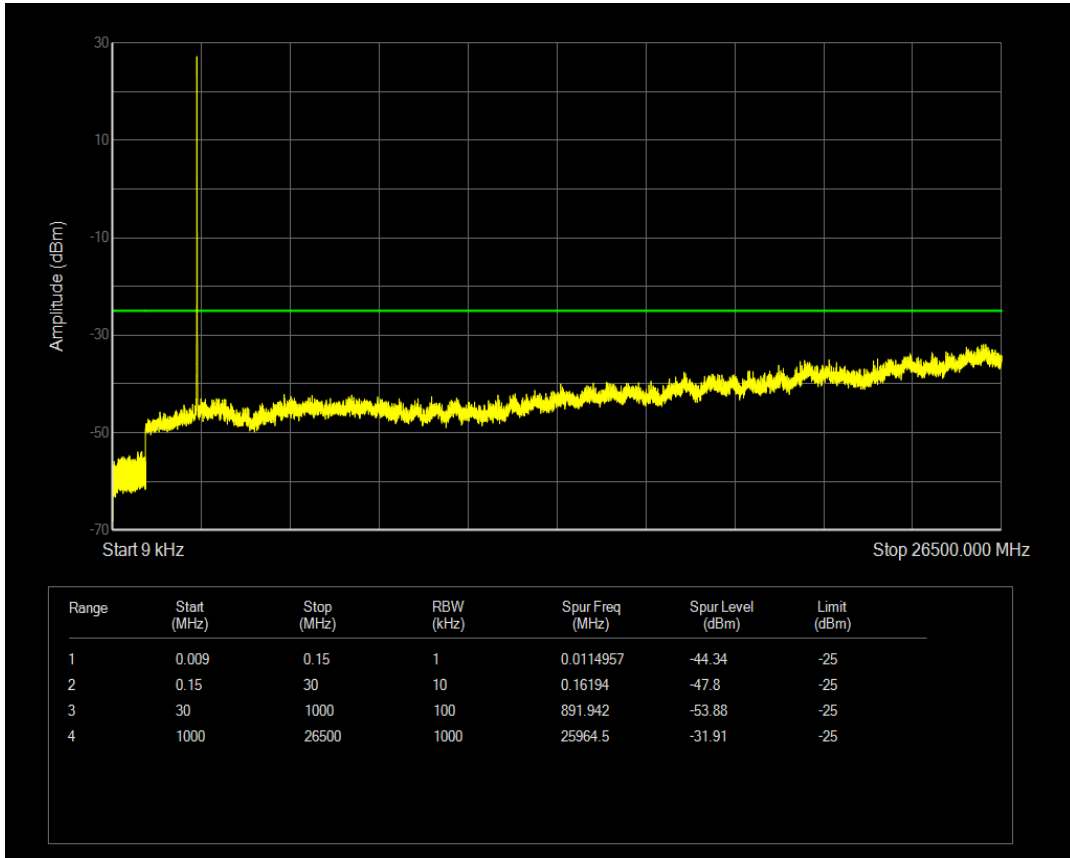

Band7 QPSK BW=10MHz Channel=21100 RB Size=1 Position=#0

Band7 QPSK BW=10MHz Channel=21100 RB Size=50 Position=#0