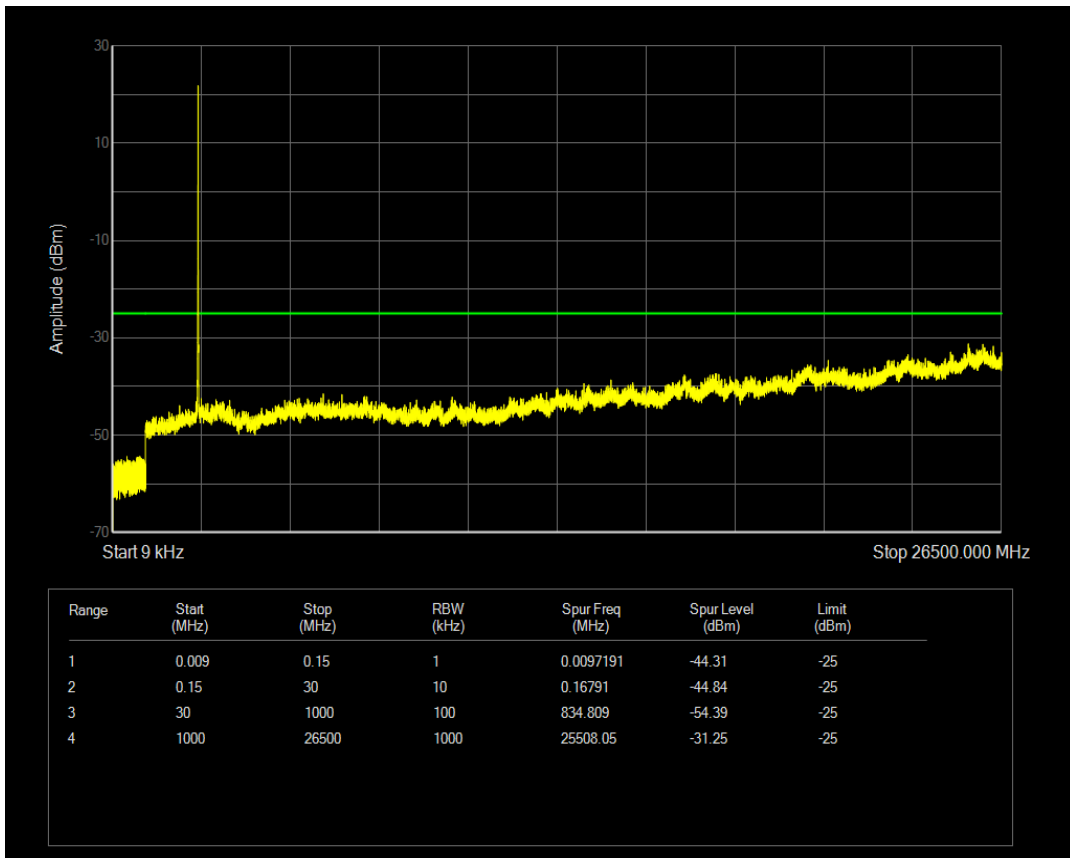

Band7 QPSK BW=5MHz Channel=21425 RB Size=25 Position=#0

Band7 QAM16 BW=5MHz Channel=21425 RB Size=1 Position=#0