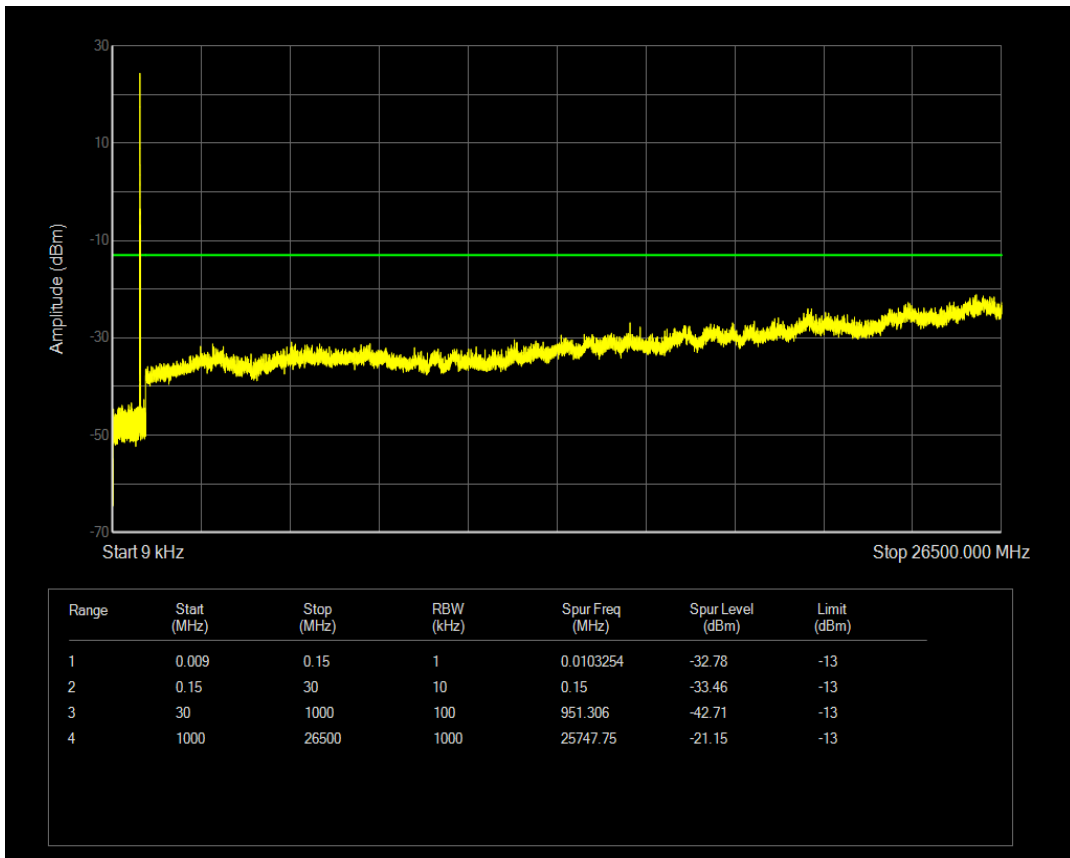

Band5 QAM16 BW=5MHz Channel=20625 RB Size=1 Position=#0

Band5 QPSK BW=10MHz Channel=20450 RB Size=1 Position=#0

Band5 QPSK BW=10MHz Channel=20450 RB Size=50 Position=#0

Band5 QAM16 BW=10MHz Channel=20450 RB Size=1 Position=#0

Band5 QPSK BW=10MHz Channel=20525 RB Size=1 Position=#0

Band5 QAM16 BW=10MHz Channel=20450 RB Size=50 Position=#0

Band5 QPSK BW=10MHz Channel=20525 RB Size=50 Position=#0

Band5 QAM16 BW=10MHz Channel=20525 RB Size=50 Position=#0