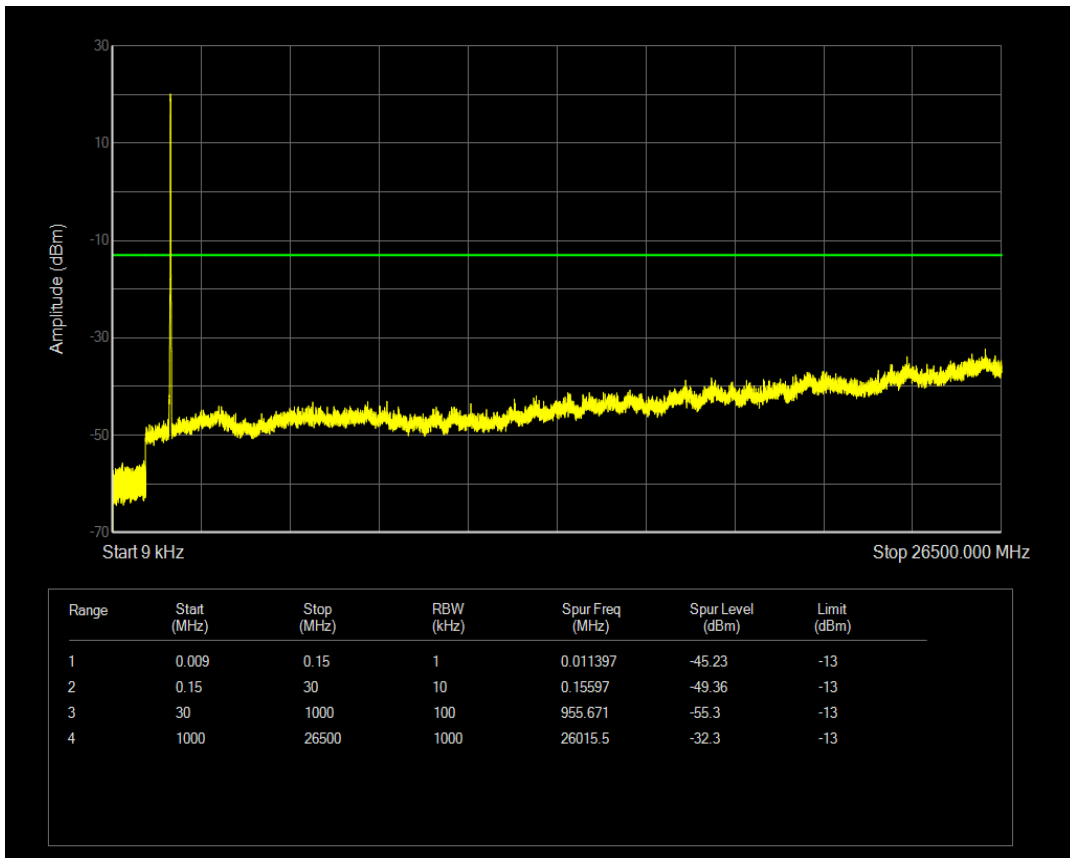

Band4 QAM16 BW=15MHz Channel=20175 RB Size=1 Position=#0

Band4 QPSK BW=15MHz Channel=20325 RB Size=1 Position=#0

Band4 QPSK BW=15MHz Channel=20325 RB Size=75 Position=#0

Band4 QAM16 BW=15MHz Channel=20325 RB Size=1 Position=#0

Band4 QPSK BW=20MHz Channel=20050 RB Size=1 Position=#0

Band4 QAM16 BW=15MHz Channel=20325 RB Size=75 Position=#0

Band4 QPSK BW=20MHz Channel=20050 RB Size=100 Position=#0

Band4 QAM16 BW=20MHz Channel=20050 RB Size=100 Position=#0