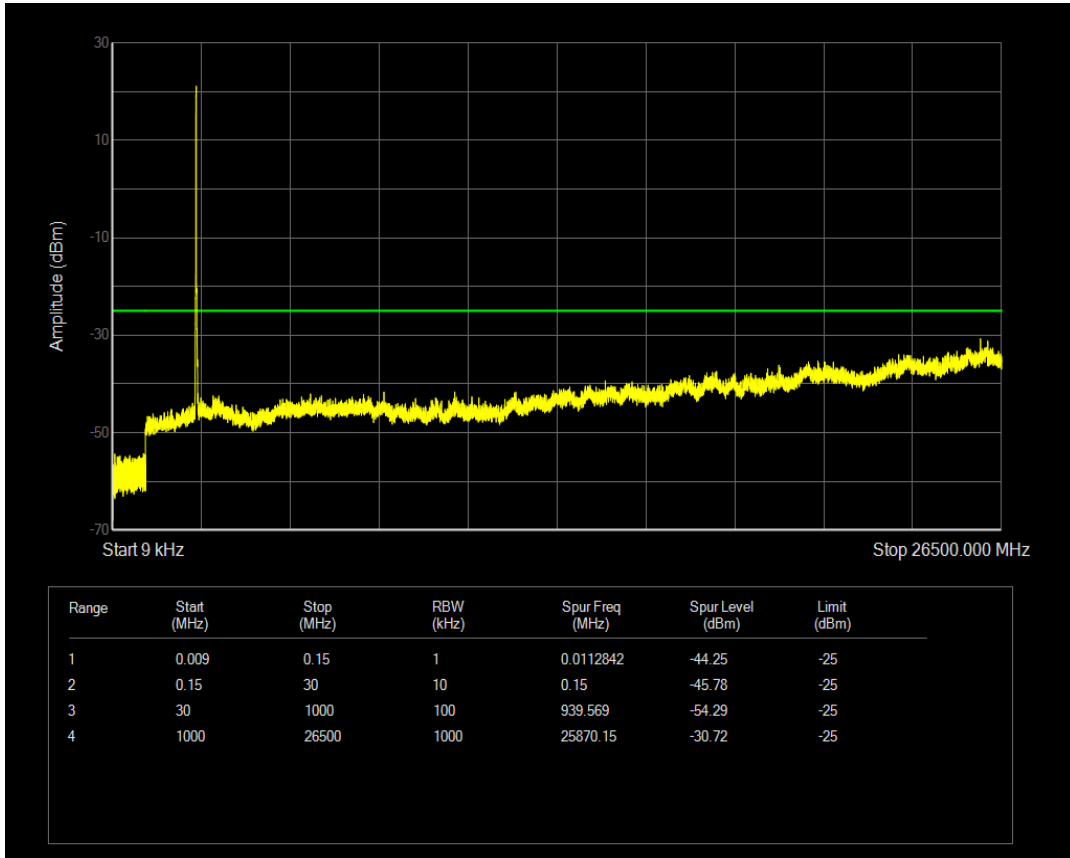

Band7 QPSK BW=15MHz Channel=20825 RB Size=75 Position=#0

Band7 QPSK BW=15MHz Channel=20825 RB Size=1 Position=#0