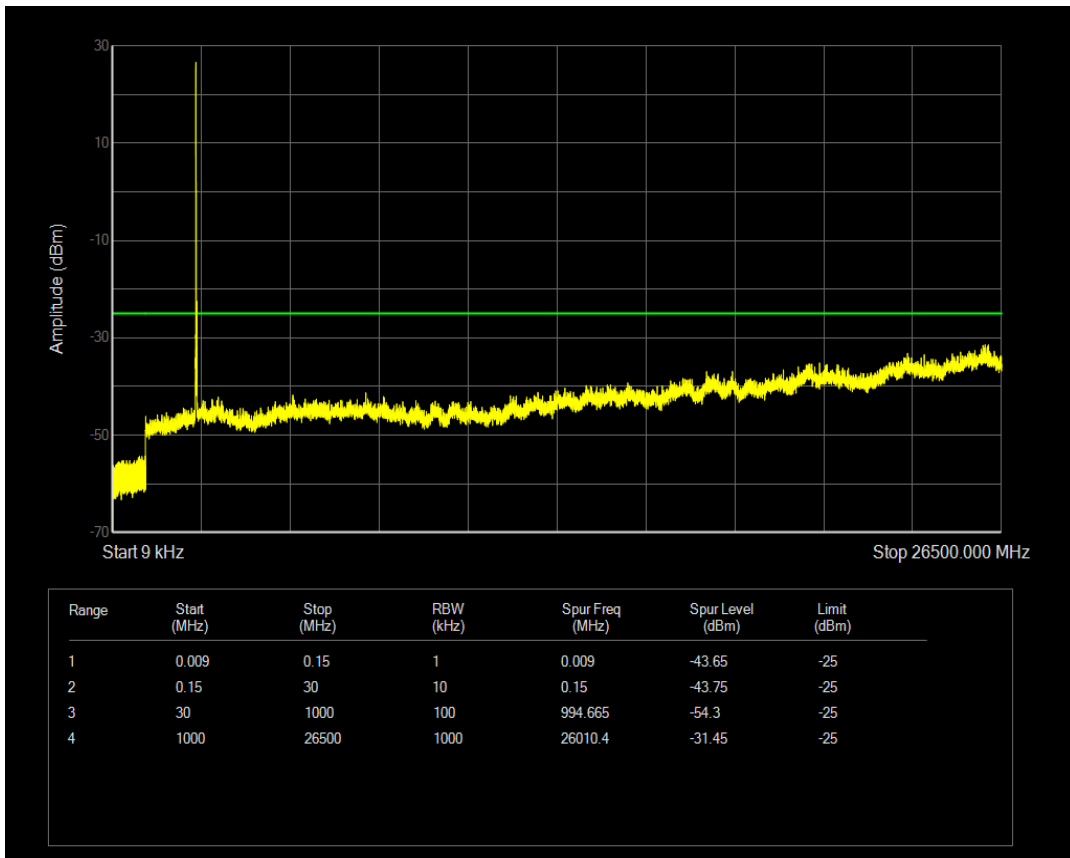

Band7 QPSK BW=15MHz Channel=20825 RB Size=1 Position=#0

Band7 QAM16 BW=15MHz Channel=20825 RB Size=1 Position=#0