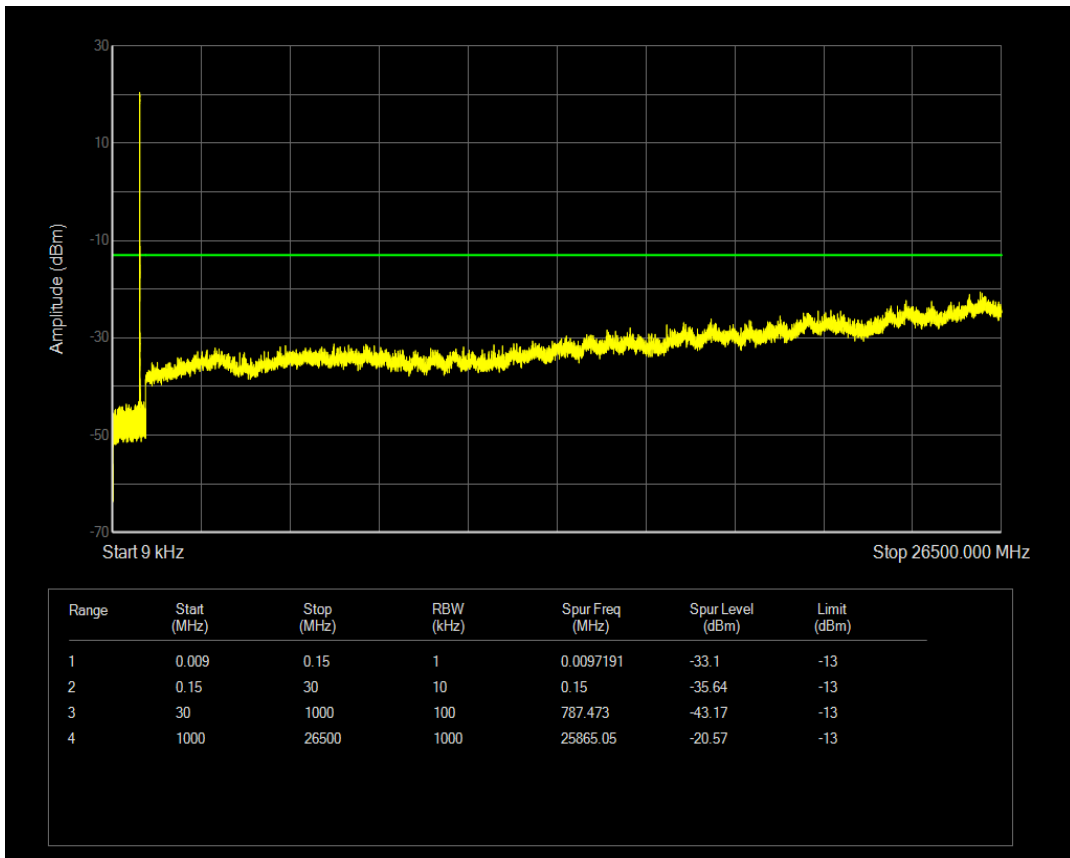

Band4 QAM16 BW=20MHz Channel=20175 RB Size=100 Position=#0

Band4 QPSK BW=20MHz Channel=20300 RB Size=1 Position=#0

Band4 QAM16 BW=20MHz Channel=20300 RB Size=1 Position=#0

Band4 QPSK BW=20MHz Channel=20300 RB Size=100 Position=#0

Band4 QAM16 BW=20MHz Channel=20300 RB Size=100 Position=#0

Band5 QPSK BW=1.4MHz Channel=20407 RB Size=6 Position=#0

Band5 QPSK BW=1.4MHz Channel=20407 RB Size=1 Position=#0

Band5 QAM16 BW=1.4MHz Channel=20407 RB Size=1 Position=#0

Band5 QAM16 BW=1.4MHz Channel=20407 RB Size=6 Position=#0

Band5 QPSK BW=1.4MHz Channel=20525 RB Size=1 Position=#0

Band5 QAM16 BW=1.4MHz Channel=20525 RB Size=1 Position=#0

Band5 QPSK BW=1.4MHz Channel=20525 RB Size=6 Position=#0