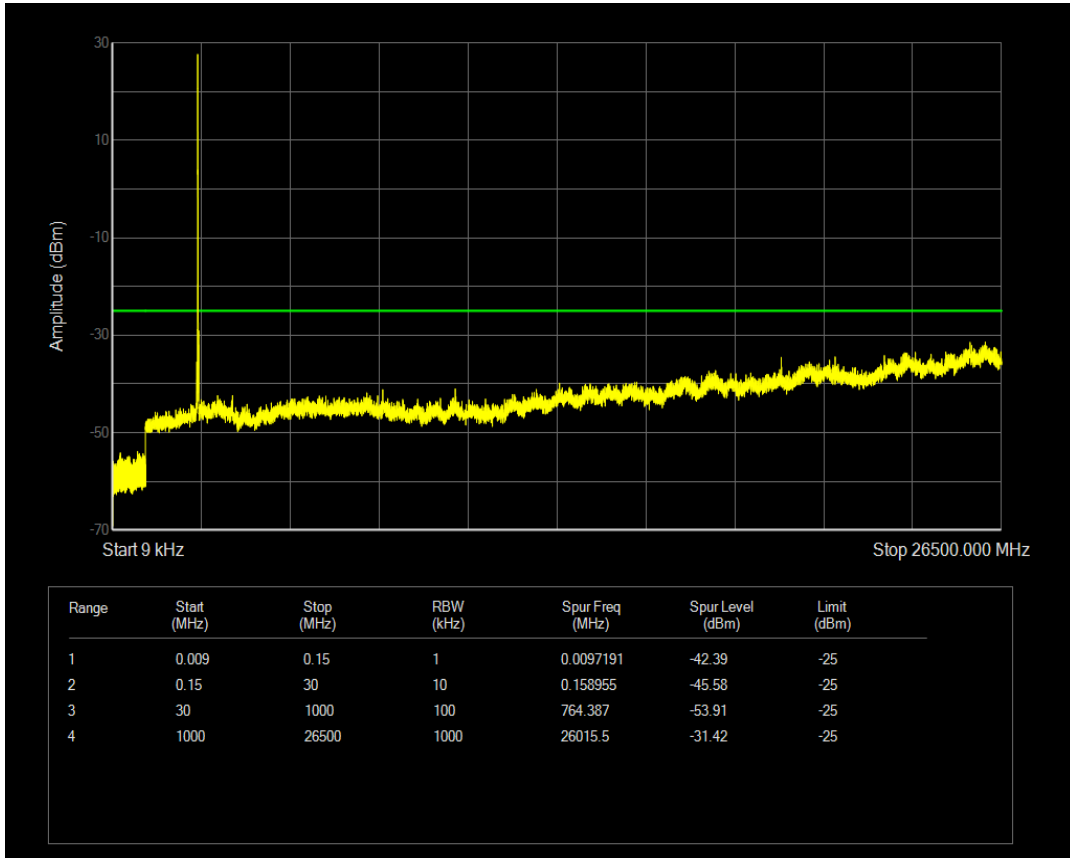

Band7 QPSK BW=15MHz Channel=21375 RB Size=1 Position=#0

Band7 QPSK BW=15MHz Channel=21375 RB Size=75 Position=#0