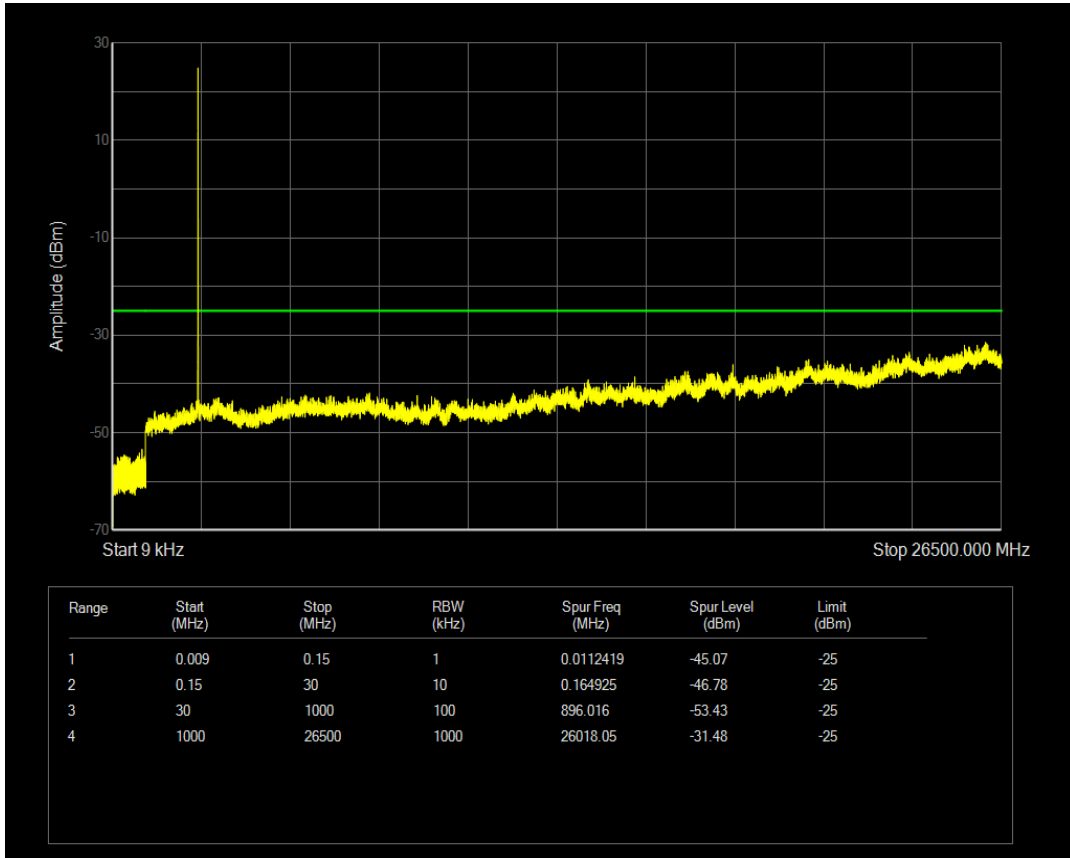

Band7 QAM16 BW=5MHz Channel=21100 RB Size=1 Position=#0

Band7 QPSK BW=5MHz Channel=21425 RB Size=1 Position=#0

Band7 QPSK BW=5MHz Channel=21425 RB Size=25 Position=#0

Band7 QAM16 BW=5MHz Channel=21425 RB Size=1 Position=#0

Band7 QPSK BW=10MHz Channel=20800 RB Size=1 Position=#0

Band7 QAM16 BW=5MHz Channel=21425 RB Size=25 Position=#0

Band7 QPSK BW=10MHz Channel=20800 RB Size=50 Position=#0

Band7 QAM16 BW=10MHz Channel=20800 RB Size=1 Position=#0