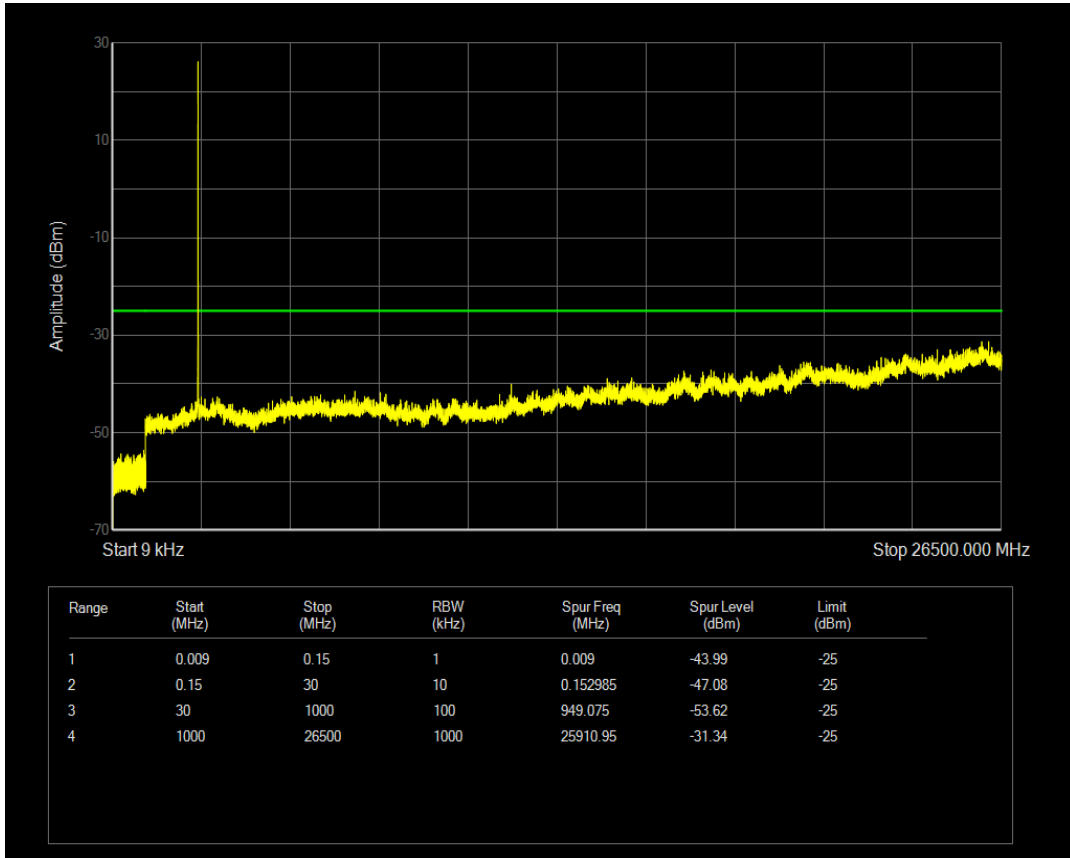

Band7 QPSK BW=5MHz Channel=21425 RB Size=1 Position=#0

Band7 QPSK BW=5MHz Channel=21425 RB Size=25 Position=#0