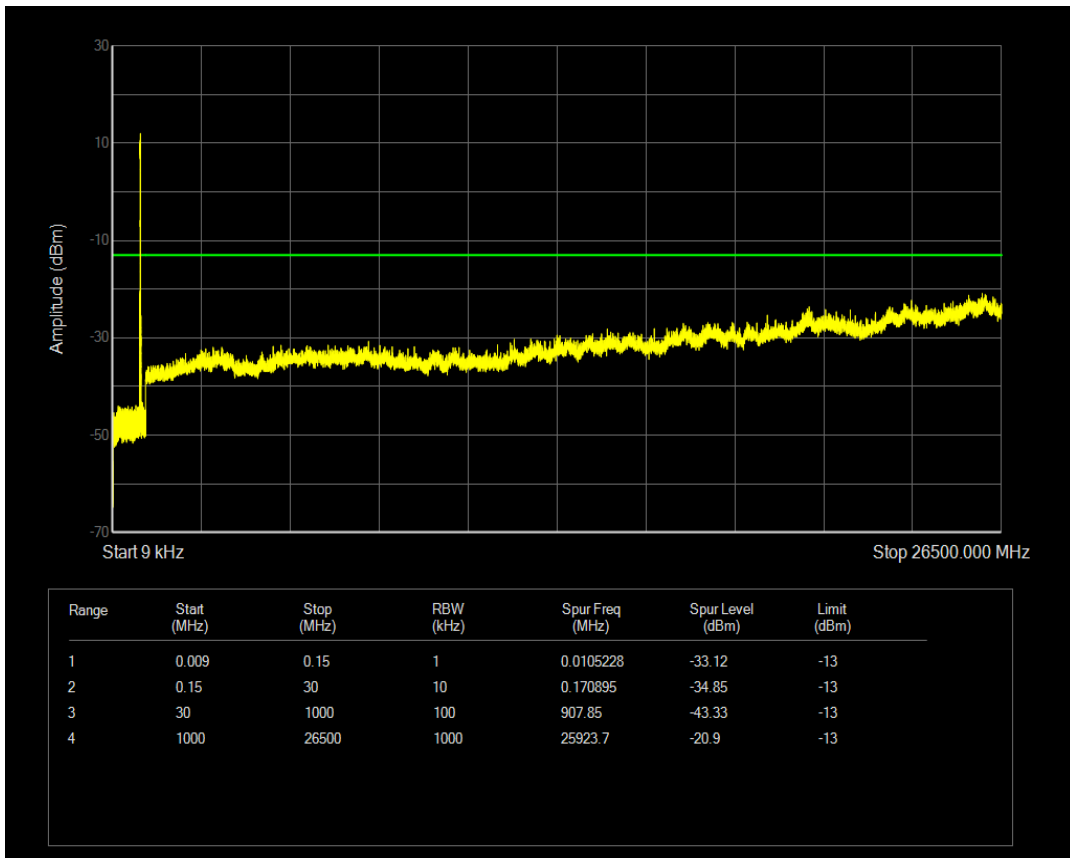

Band5 QAM16 BW=10MHz Channel=20600 RB Size=50 Position=#0

Band7 QPSK BW=5MHz Channel=20775 RB Size=1 Position=#0