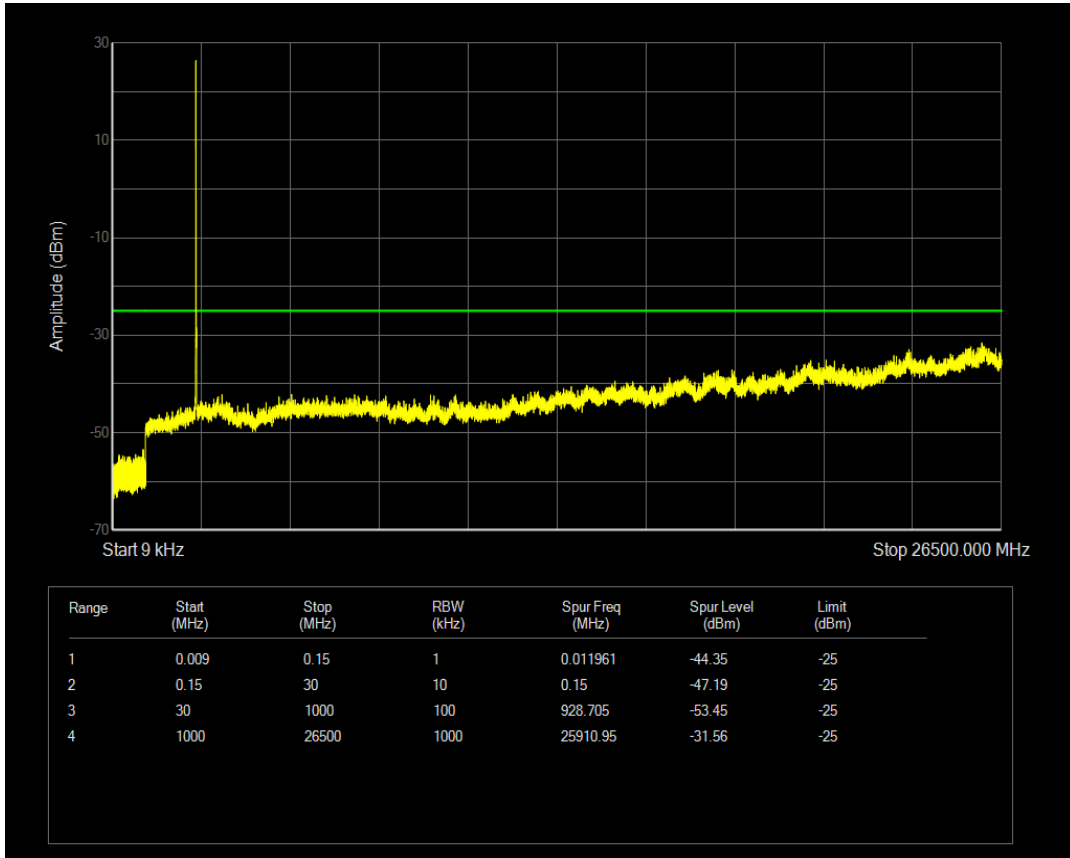

Band7 QPSK BW=10MHz Channel=20800 RB Size=1 Position=#0

Band7 QAM16 BW=5MHz Channel=21425 RB Size=25 Position=#0

Band7 QPSK BW=10MHz Channel=20800 RB Size=50 Position=#0

Band7 QAM16 BW=10MHz Channel=20800 RB Size=1 Position=#0

Band7 QAM16 BW=10MHz Channel=20800 RB Size=50 Position=#0

Band7 QPSK BW=10MHz Channel=21100 RB Size=1 Position=#0

Band7 QPSK BW=10MHz Channel=21100 RB Size=50 Position=#0

Band7 QAM16 BW=10MHz Channel=21100 RB Size=1 Position=#0