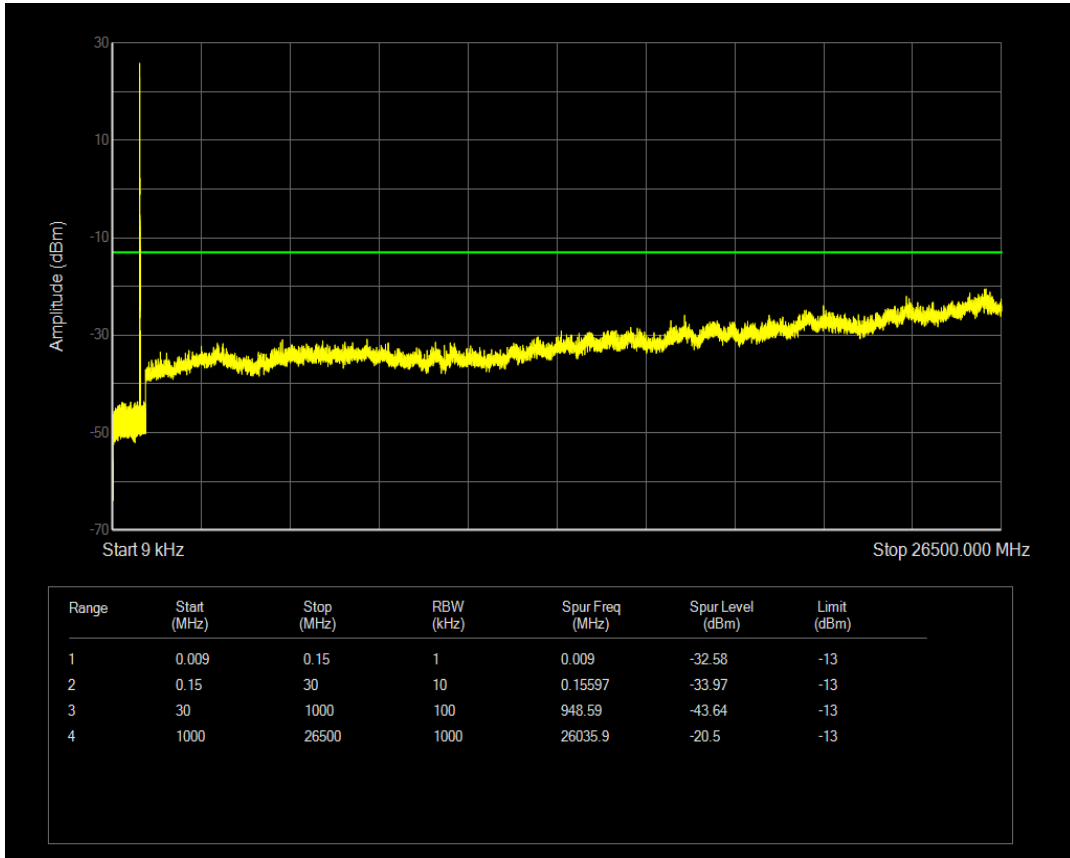

Band5 QAM16 BW=5MHz Channel=20625 RB Size=1 Position=#0

Band5 QPSK BW=10MHz Channel=20450 RB Size=1 Position=#0

Band5 QPSK BW=10MHz Channel=20450 RB Size=50 Position=#0

Band5 QAM16 BW=10MHz Channel=20450 RB Size=1 Position=#0

Band5 QPSK BW=10MHz Channel=20525 RB Size=1 Position=#0

Band5 QAM16 BW=10MHz Channel=20450 RB Size=50 Position=#0

Band5 QPSK BW=10MHz Channel=20525 RB Size=50 Position=#0

Band5 QAM16 BW=10MHz Channel=20525 RB Size=50 Position=#0