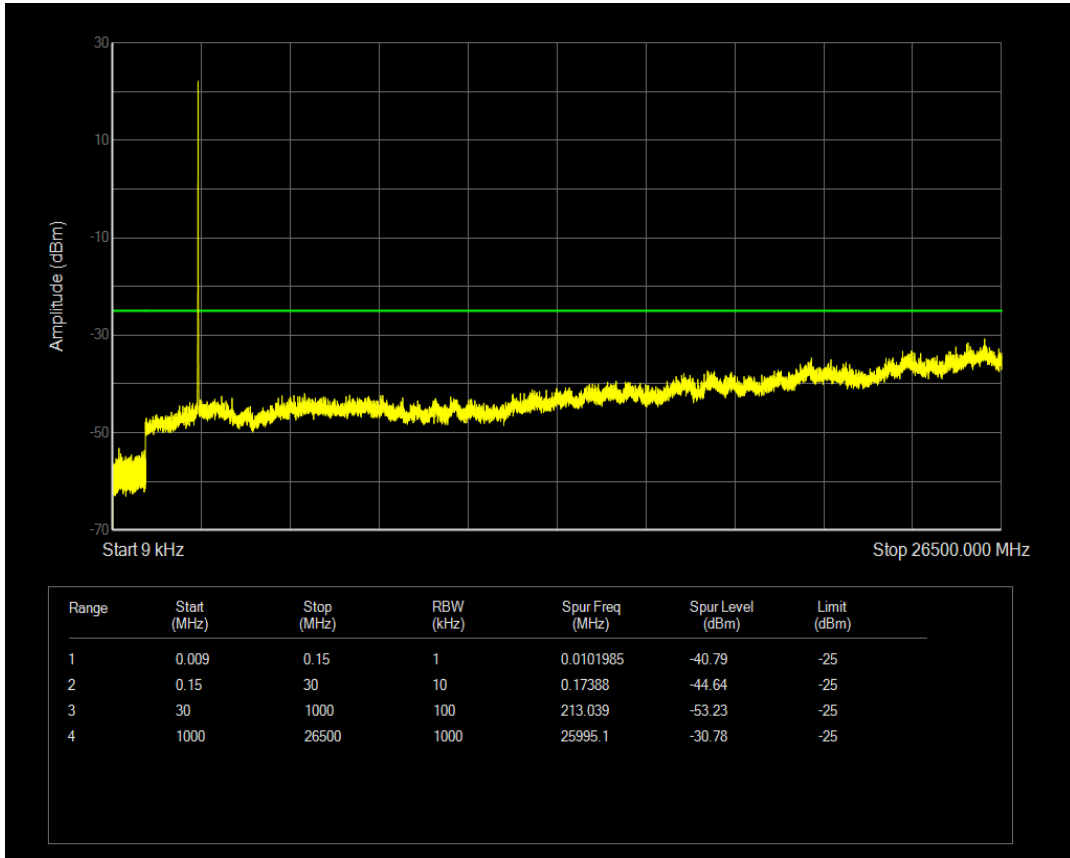

Band7 QAM16 BW=5MHz Channel=21100 RB Size=1 Position=#0

Band7 QPSK BW=5MHz Channel=21425 RB Size=1 Position=#0

Band7 QPSK BW=5MHz Channel=21425 RB Size=25 Position=#0

Band7 QAM16 BW=5MHz Channel=21425 RB Size=1 Position=#0

Band7 QPSK BW=10MHz Channel=20800 RB Size=1 Position=#0

Band7 QAM16 BW=5MHz Channel=21425 RB Size=25 Position=#0

Band7 QPSK BW=10MHz Channel=20800 RB Size=50 Position=#0

Band7 QAM16 BW=10MHz Channel=20800 RB Size=1 Position=#0