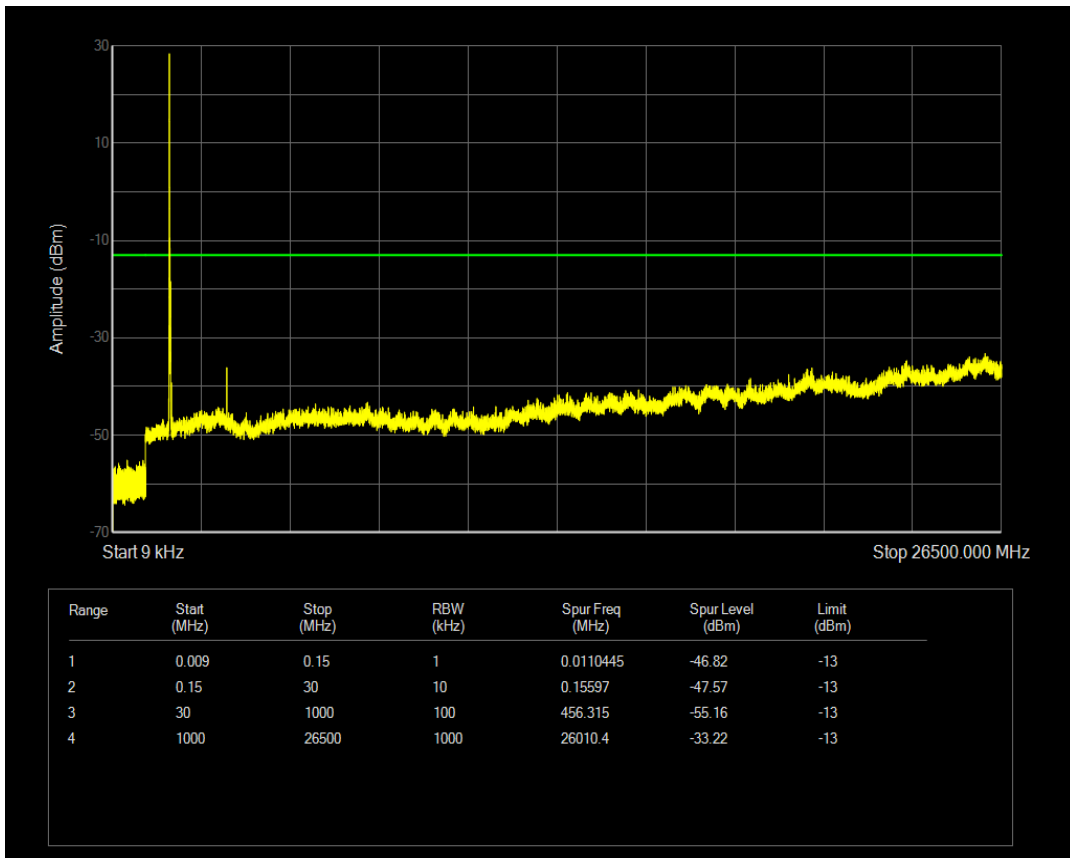

Band4 QAM16 BW=15MHz Channel=20175 RB Size=1 Position=#0

Band4 QPSK BW=15MHz Channel=20325 RB Size=1 Position=#0

Band4 QPSK BW=15MHz Channel=20325 RB Size=75 Position=#0

Band4 QAM16 BW=15MHz Channel=20325 RB Size=1 Position=#0

Band4 QPSK BW=20MHz Channel=20050 RB Size=1 Position=#0

Band4 QAM16 BW=15MHz Channel=20325 RB Size=75 Position=#0

Band4 QPSK BW=20MHz Channel=20050 RB Size=100 Position=#0

Band4 QAM16 BW=20MHz Channel=20050 RB Size=100 Position=#0

Band4 QAM16 BW=20MHz Channel=20050 RB Size=1 Position=#0

Band4 QPSK BW=20MHz Channel=20175 RB Size=100 Position=#0

Band4 QPSK BW=20MHz Channel=20175 RB Size=1 Position=#0

Band4 QAM16 BW=20MHz Channel=20175 RB Size=1 Position=#0