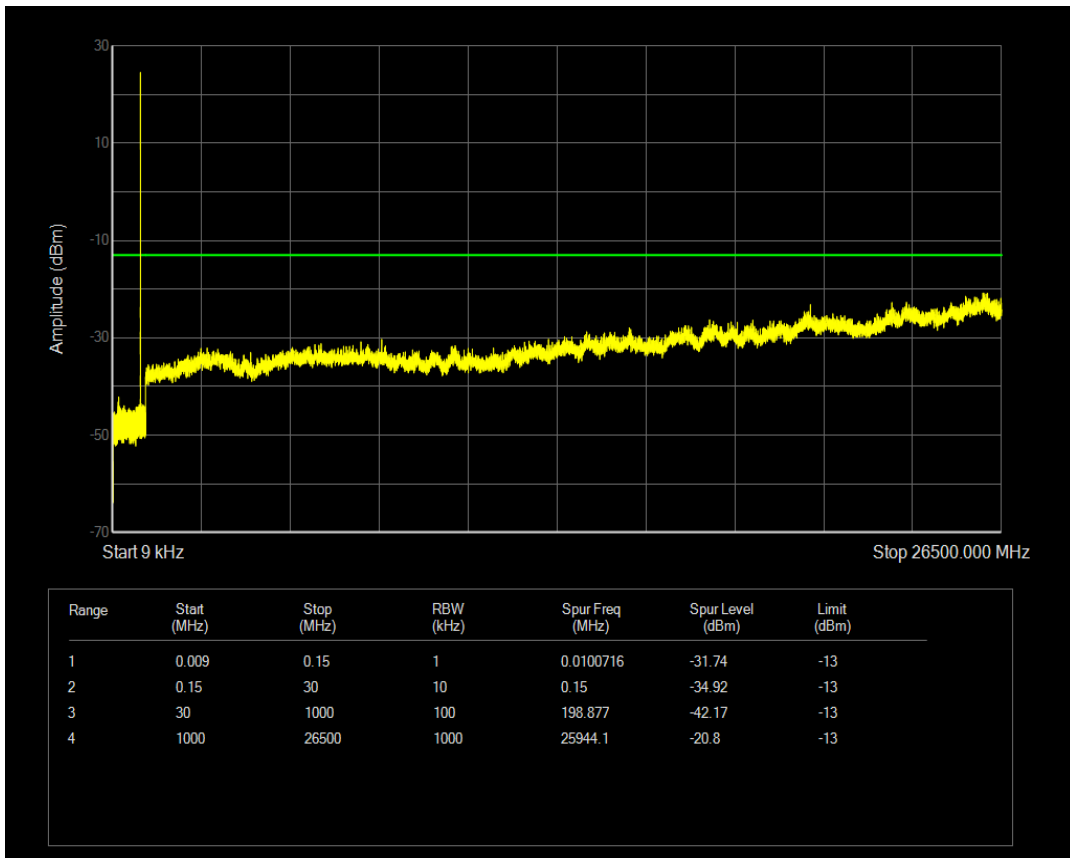

Band4 QAM16 BW=20MHz Channel=20300 RB Size=100 Position=#0

Band5 QPSK BW=1.4MHz Channel=20407 RB Size=6 Position=#0

Band5 QPSK BW=1.4MHz Channel=20407 RB Size=1 Position=#0

Band5 QAM16 BW=1.4MHz Channel=20407 RB Size=1 Position=#0

Band5 QAM16 BW=1.4MHz Channel=20407 RB Size=6 Position=#0

Band5 QPSK BW=1.4MHz Channel=20525 RB Size=1 Position=#0

Band5 QAM16 BW=1.4MHz Channel=20525 RB Size=1 Position=#0

Band5 QPSK BW=1.4MHz Channel=20525 RB Size=6 Position=#0

Band5 QAM16 BW=1.4MHz Channel=20525 RB Size=6 Position=#0

Band5 QPSK BW=1.4MHz Channel=20643 RB Size=6 Position=#0

Band5 QPSK BW=1.4MHz Channel=20643 RB Size=1 Position=#0

Band5 QAM16 BW=1.4MHz Channel=20643 RB Size=1 Position=#0