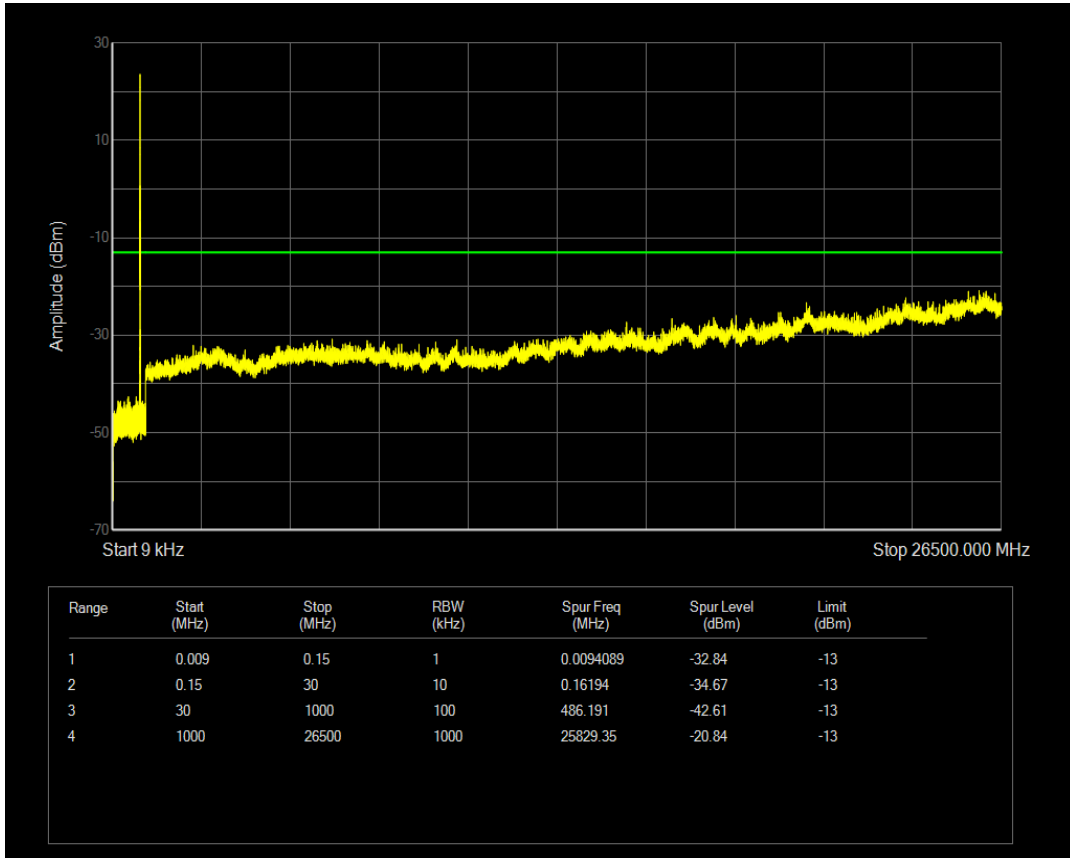

Band5 QAM16 BW=5MHz Channel=20425 RB Size=25 Position=#0

Band5 QPSK BW=5MHz Channel=20525 RB Size=25 Position=#0

Band5 QPSK BW=5MHz Channel=20525 RB Size=1 Position=#0

Band5 QAM16 BW=5MHz Channel=20525 RB Size=1 Position=#0

Band5 QAM16 BW=5MHz Channel=20525 RB Size=25 Position=#0

Band5 QPSK BW=5MHz Channel=20625 RB Size=1 Position=#0

Band5 QPSK BW=5MHz Channel=20625 RB Size=25 Position=#0

Band5 QAM16 BW=5MHz Channel=20625 RB Size=25 Position=#0