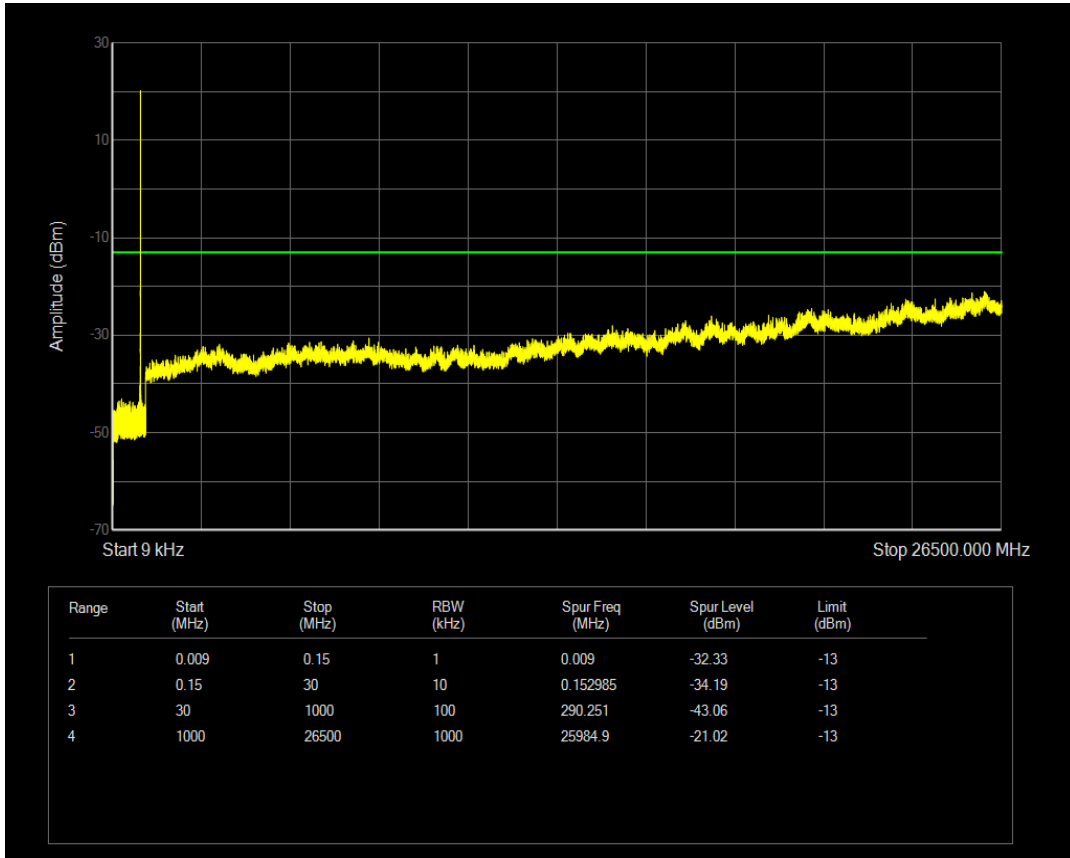

Band4 QAM16 BW=20MHz Channel=20300 RB Size=100 Position=#0

Band5 QPSK BW=1.4MHz Channel=20407 RB Size=6 Position=#0

Band5 QPSK BW=1.4MHz Channel=20407 RB Size=1 Position=#0

Band5 QAM16 BW=1.4MHz Channel=20407 RB Size=1 Position=#0

Band5 QAM16 BW=1.4MHz Channel=20407 RB Size=6 Position=#0

Band5 QPSK BW=1.4MHz Channel=20525 RB Size=1 Position=#0

Band5 QAM16 BW=1.4MHz Channel=20525 RB Size=1 Position=#0

Band5 QPSK BW=1.4MHz Channel=20525 RB Size=6 Position=#0

Band5 QAM16 BW=1.4MHz Channel=20525 RB Size=6 Position=#0

Band5 QPSK BW=1.4MHz Channel=20643 RB Size=6 Position=#0

Band5 QPSK BW=1.4MHz Channel=20643 RB Size=1 Position=#0

Band5 QAM16 BW=1.4MHz Channel=20643 RB Size=1 Position=#0