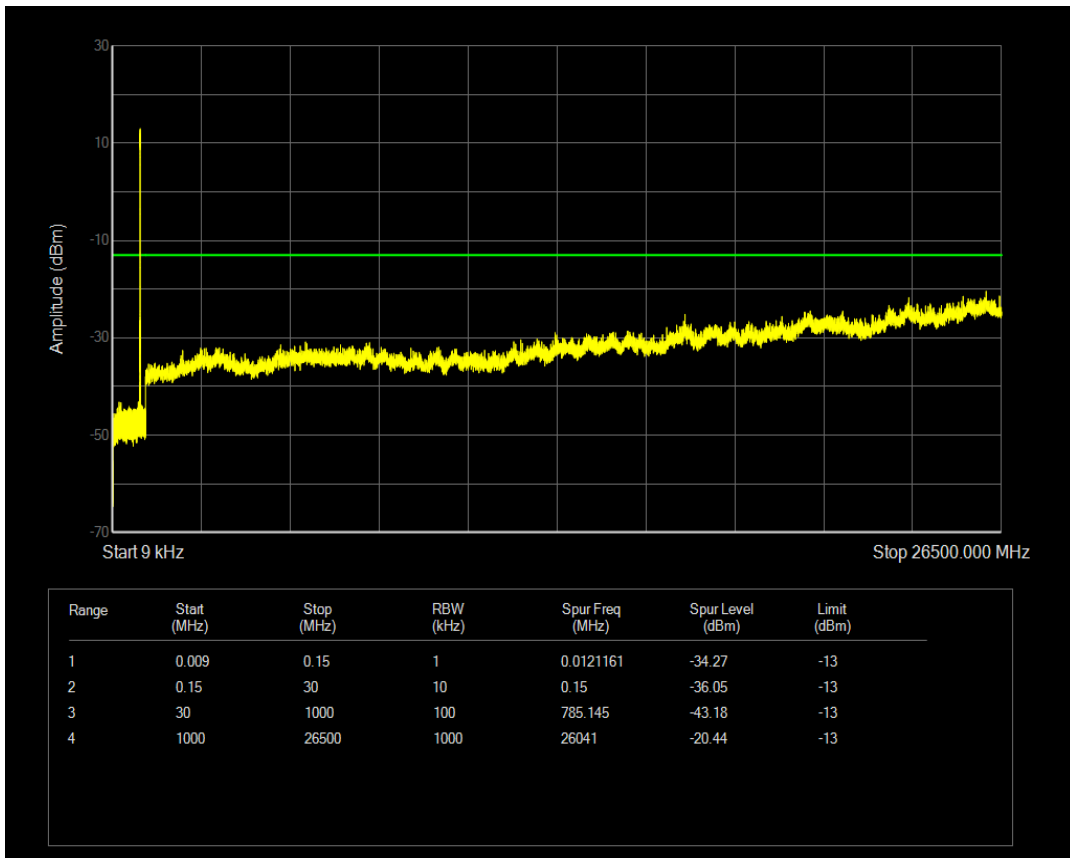

Band5 QAM16 BW=5MHz Channel=20525 RB Size=25 Position=#0

Band5 QPSK BW=5MHz Channel=20625 RB Size=1 Position=#0