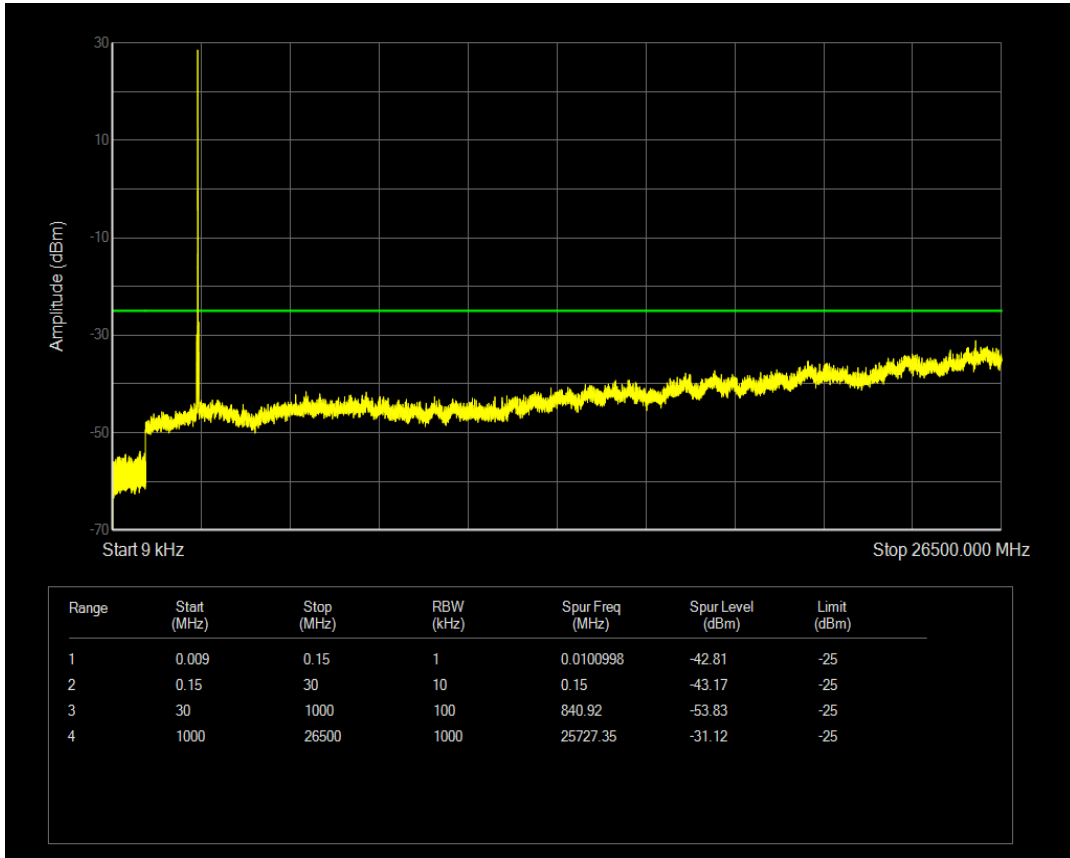

Band7 QAM16 BW=15MHz Channel=21100 RB Size=1 Position=#0

Band7 QPSK BW=15MHz Channel=21375 RB Size=1 Position=#0

Band7 QPSK BW=15MHz Channel=21375 RB Size=75 Position=#0

Band7 QAM16 BW=15MHz Channel=21375 RB Size=1 Position=#0

Band7 QPSK BW=20MHz Channel=20850 RB Size=1 Position=#0

Band7 QAM16 BW=15MHz Channel=21375 RB Size=75 Position=#0

Band7 QPSK BW=20MHz Channel=20850 RB Size=100 Position=#0

Band7 QAM16 BW=20MHz Channel=20850 RB Size=100 Position=#0