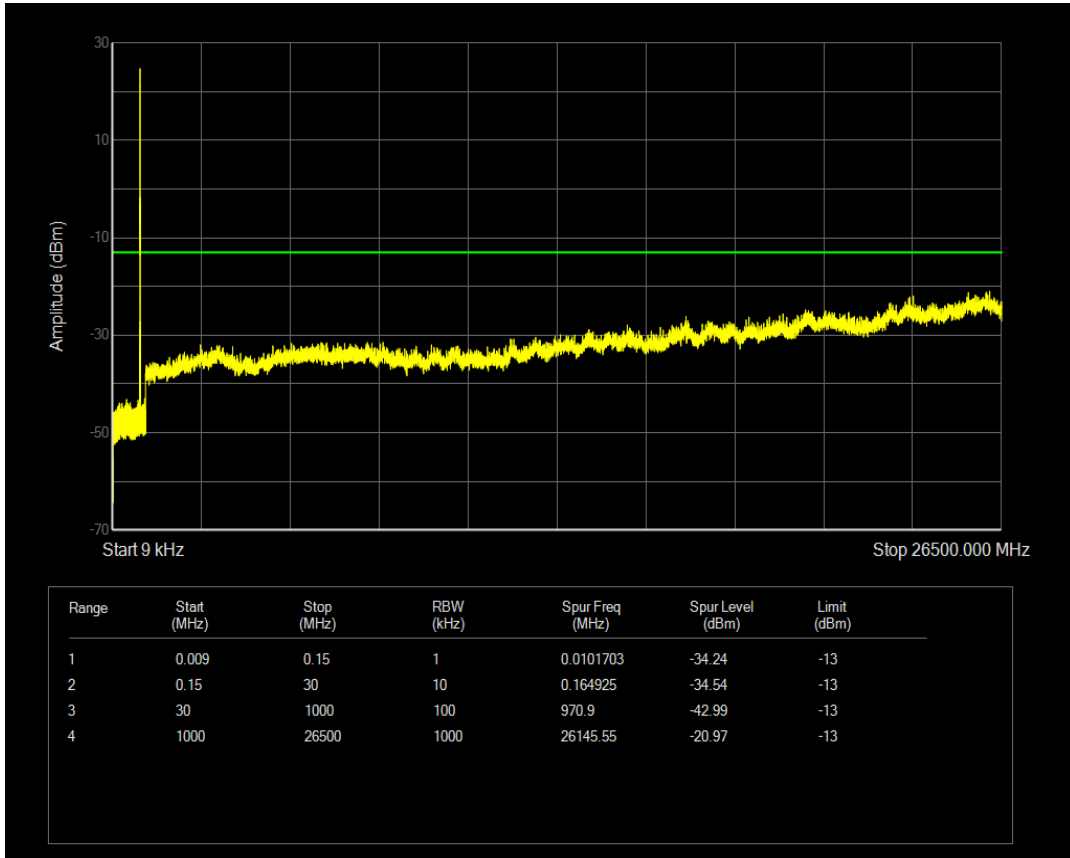

Band5 QPSK BW=3MHz Channel=20525 RB Size=1 Position=#0

Band5 QAM16 BW=3MHz Channel=20415 RB Size=15 Position=#0

Band5 QPSK BW=3MHz Channel=20525 RB Size=15 Position=#0

Band5 QAM16 BW=3MHz Channel=20525 RB Size=1 Position=#0