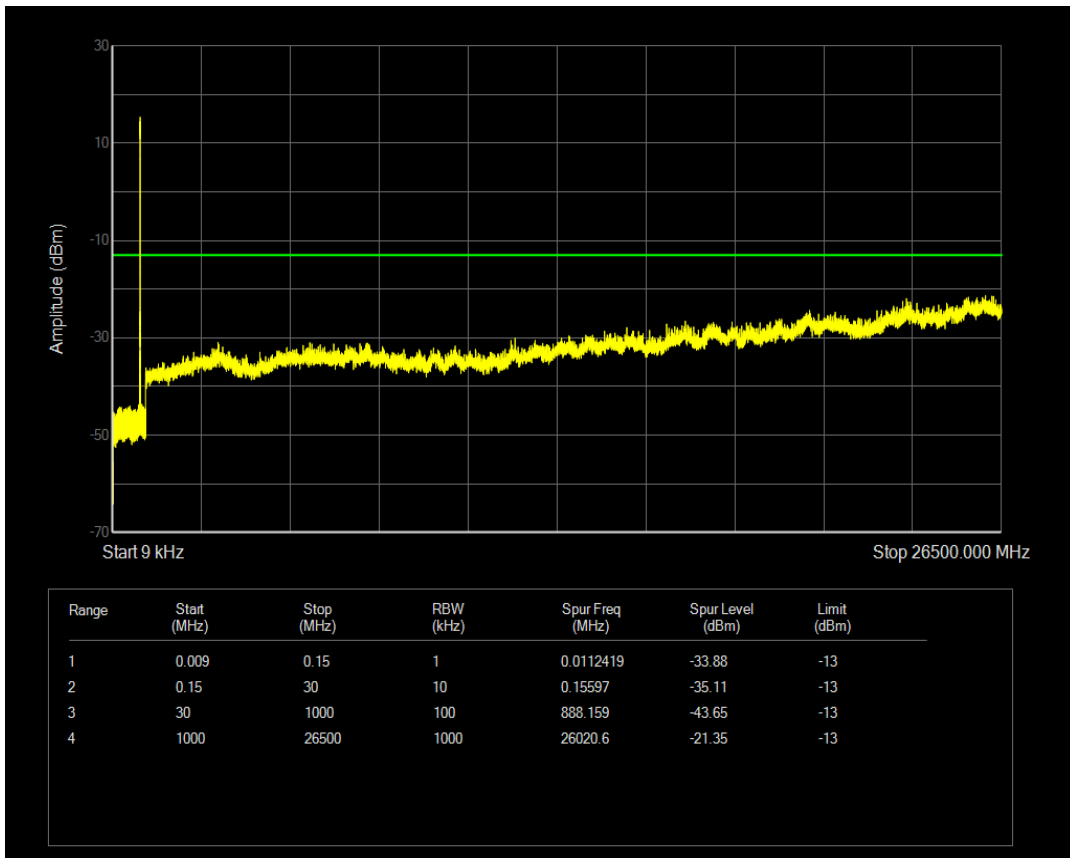

Band5 QAM16 BW=3MHz Channel=20525 RB Size=15 Position=#0

Band5 QPSK BW=3MHz Channel=20635 RB Size=1 Position=#0