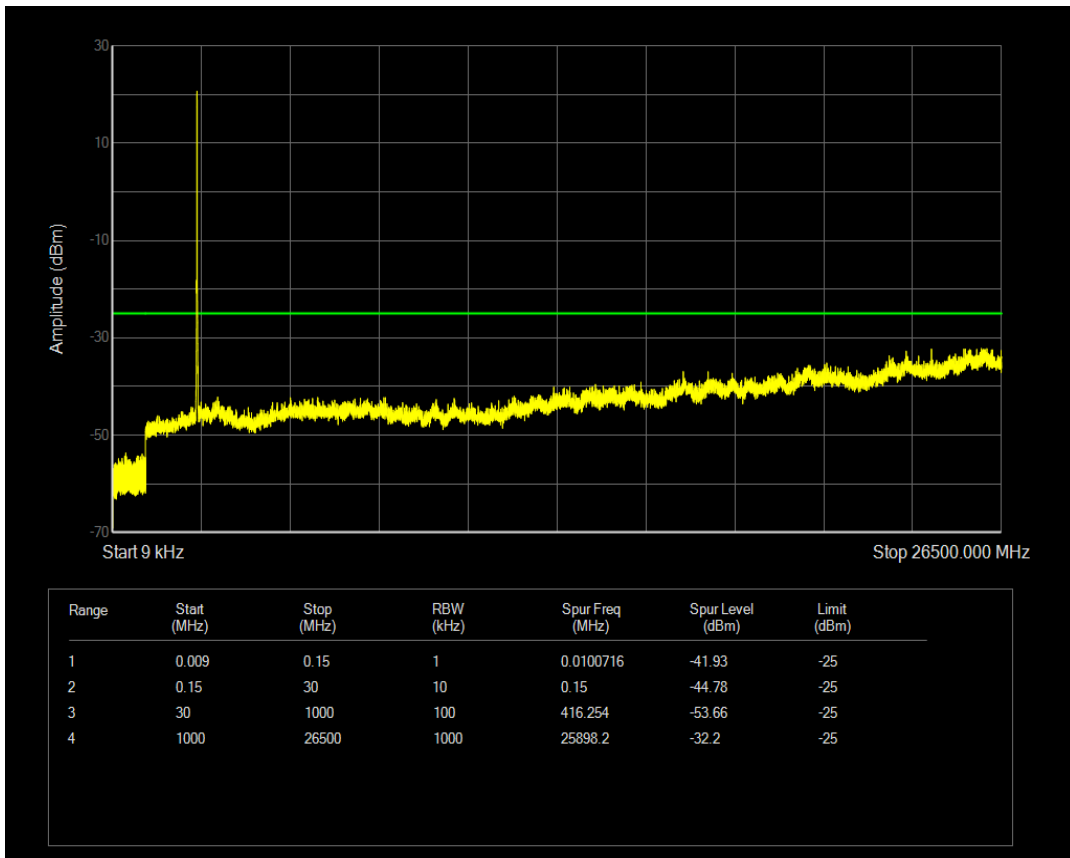

Band7 QAM16 BW=10MHz Channel=21100 RB Size=50 Position=#0

Band7 QPSK BW=10MHz Channel=21400 RB Size=1 Position=#0