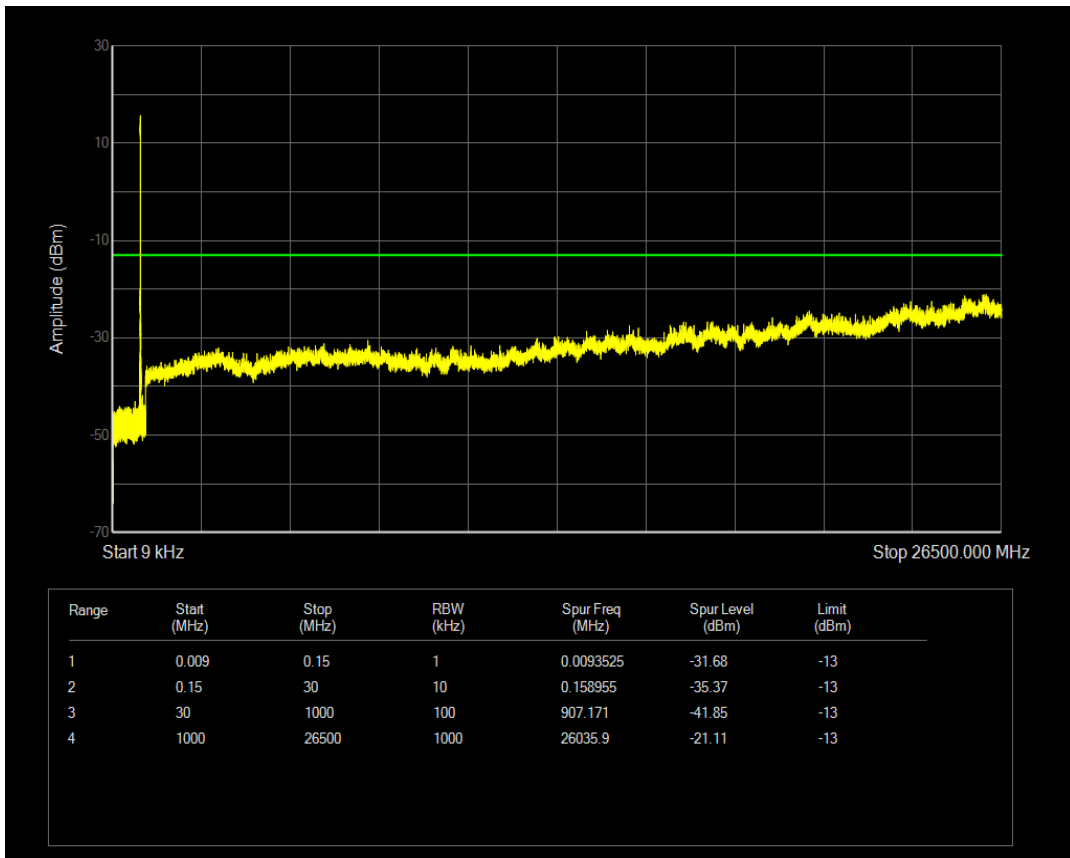

Band5 QPSK BW=5MHz Channel=20625 RB Size=25 Position=#0

Band5 QAM16 BW=5MHz Channel=20625 RB Size=25 Position=#0