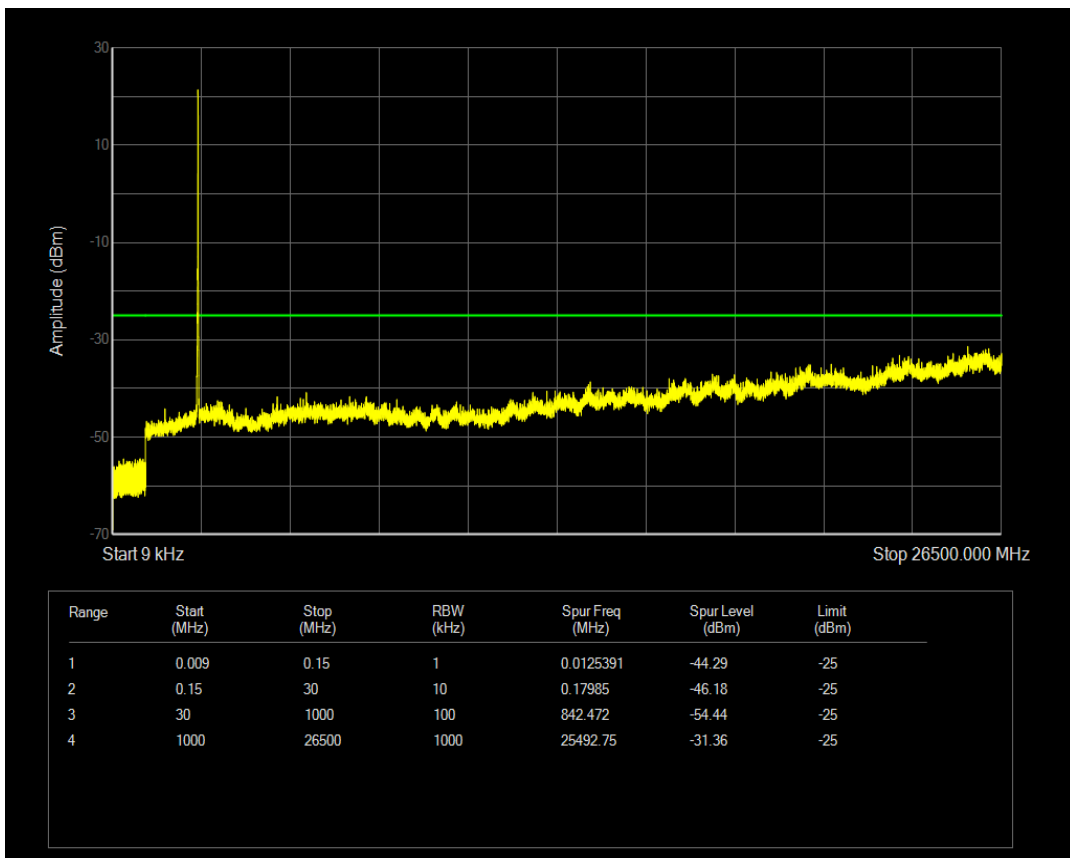

Band7 QPSK BW=10MHz Channel=21400 RB Size=50 Position=#0

Band7 QAM16 BW=10MHz Channel=21400 RB Size=50 Position=#0