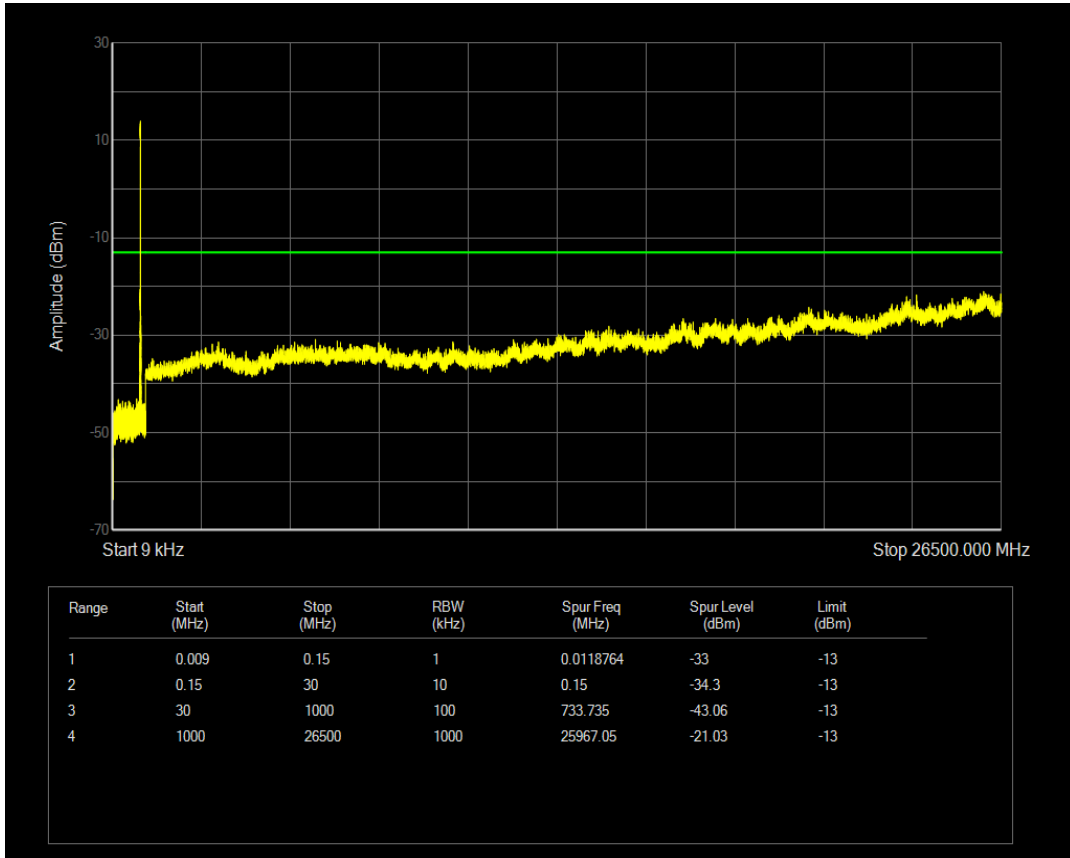

Band5 QAM16 BW=5MHz Channel=20525 RB Size=25 Position=#0

Band5 QPSK BW=5MHz Channel=20625 RB Size=1 Position=#0

Band5 QPSK BW=5MHz Channel=20625 RB Size=25 Position=#0

Band5 QAM16 BW=5MHz Channel=20625 RB Size=25 Position=#0

Band5 QAM16 BW=5MHz Channel=20625 RB Size=1 Position=#0

Band5 QPSK BW=10MHz Channel=20450 RB Size=1 Position=#0

Band5 QPSK BW=10MHz Channel=20450 RB Size=50 Position=#0

Band5 QAM16 BW=10MHz Channel=20450 RB Size=1 Position=#0