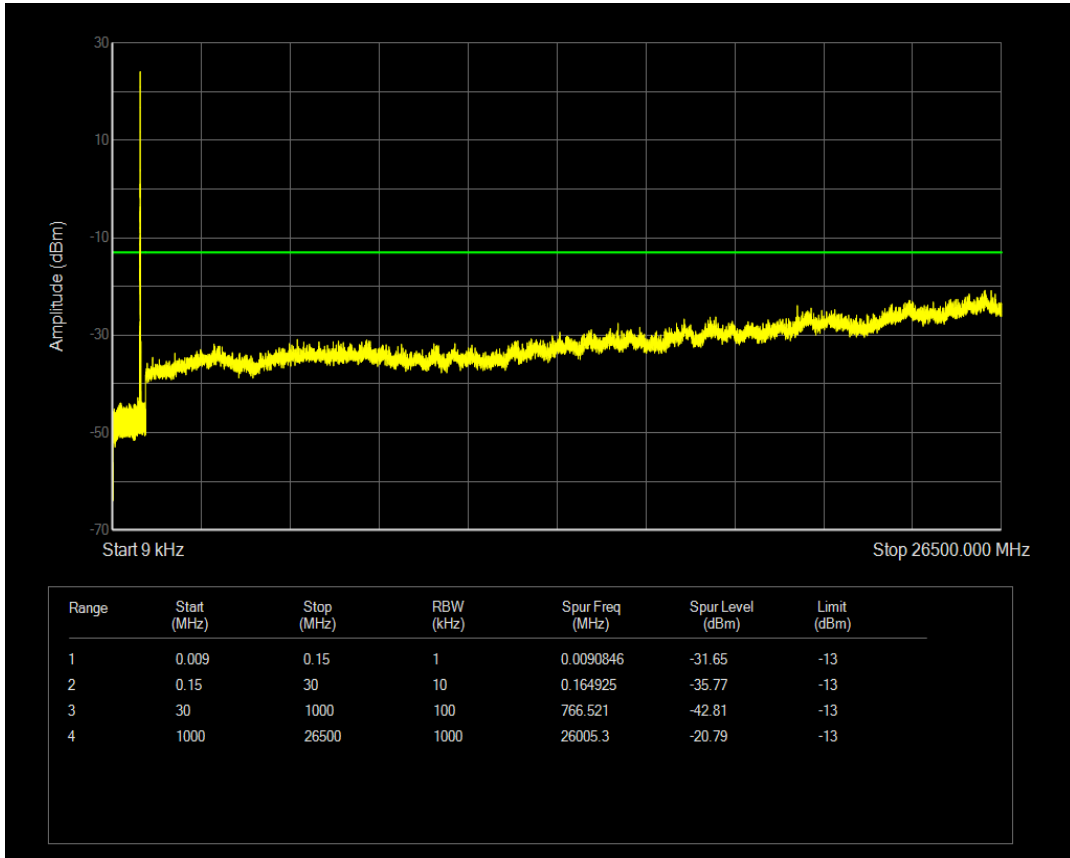

Band5 QAM16 BW=10MHz Channel=20525 RB Size=1 Position=#0

Band5 QPSK BW=10MHz Channel=20600 RB Size=1 Position=#0

Band5 QPSK BW=10MHz Channel=20600 RB Size=50 Position=#0

Band5 QAM16 BW=10MHz Channel=20600 RB Size=1 Position=#0

Band5 QAM16 BW=10MHz Channel=20600 RB Size=50 Position=#0

Band7 QPSK BW=5MHz Channel=20775 RB Size=1 Position=#0

Band7 QPSK BW=5MHz Channel=20775 RB Size=25 Position=#0

Band7 QAM16 BW=5MHz Channel=20775 RB Size=1 Position=#0