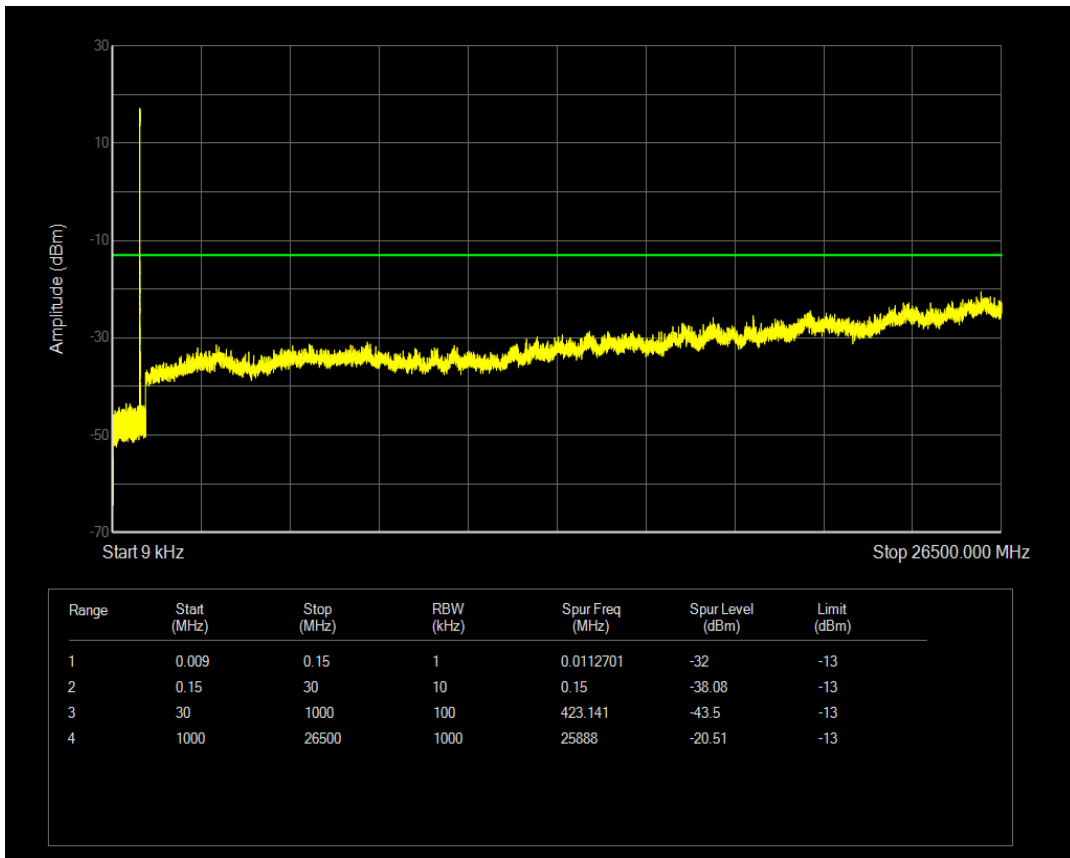

Band5 QPSK BW=3MHz Channel=20415 RB Size=15 Position=#0

Band5 QAM16 BW=3MHz Channel=20415 RB Size=1 Position=#0