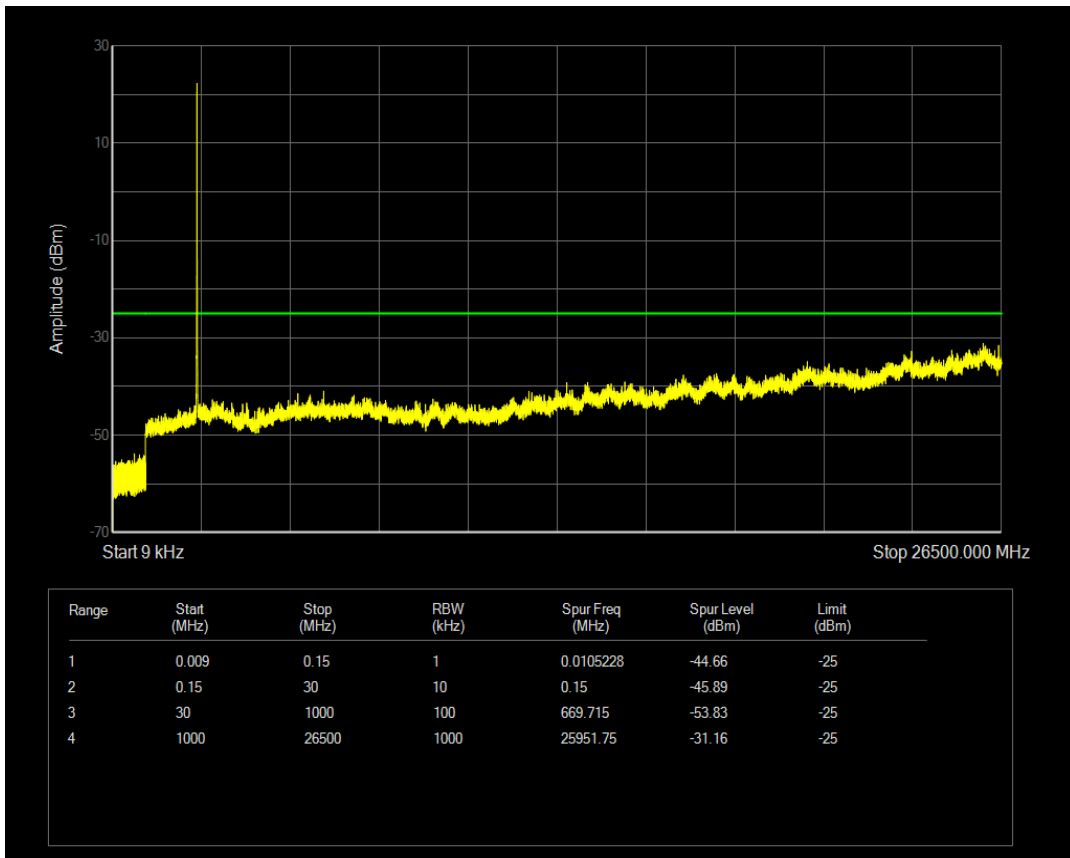

Band7 QPSK BW=5MHz Channel=21100 RB Size=25 Position=#0

Band7 QAM16 BW=5MHz Channel=21100 RB Size=25 Position=#0