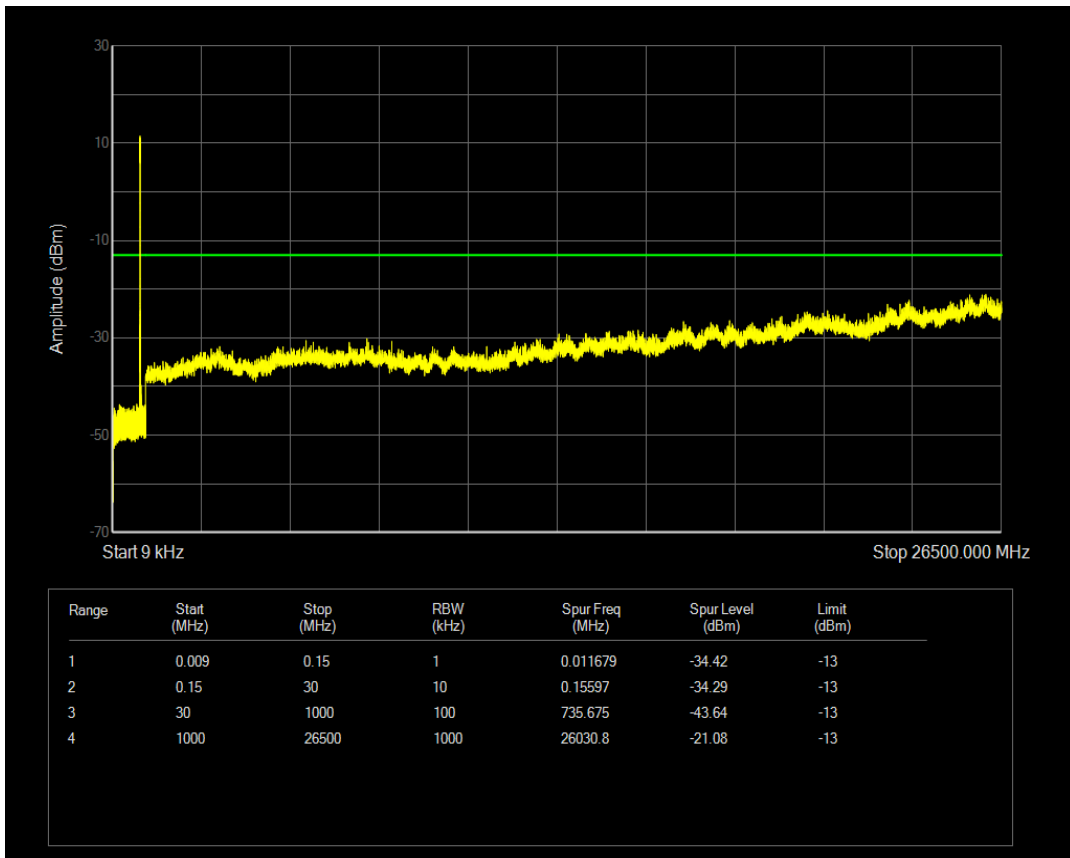

Band5 QAM16 BW=5MHz Channel=20625 RB Size=1 Position=#0

Band5 QPSK BW=10MHz Channel=20450 RB Size=1 Position=#0

Band5 QPSK BW=10MHz Channel=20450 RB Size=50 Position=#0

Band5 QAM16 BW=10MHz Channel=20450 RB Size=1 Position=#0

Band5 QPSK BW=10MHz Channel=20525 RB Size=1 Position=#0

Band5 QAM16 BW=10MHz Channel=20450 RB Size=50 Position=#0

Band5 QPSK BW=10MHz Channel=20525 RB Size=50 Position=#0

Band5 QAM16 BW=10MHz Channel=20525 RB Size=50 Position=#0