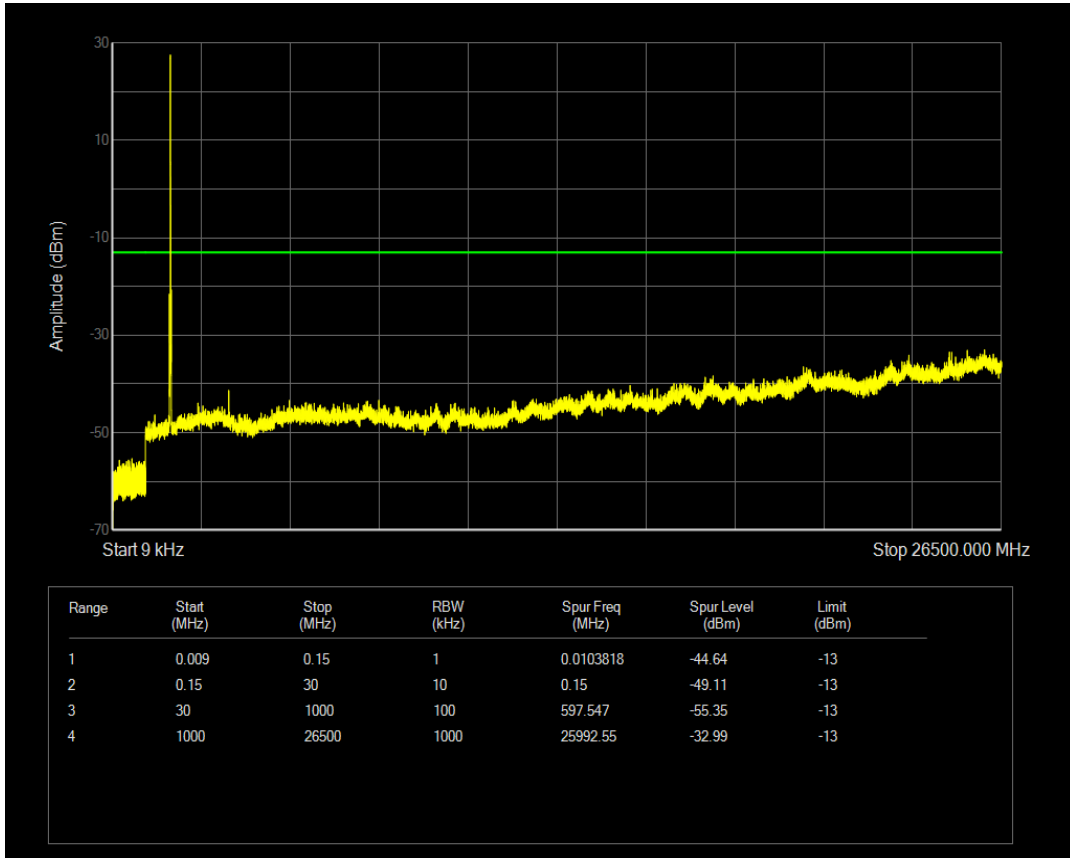

Band4 QAM16 BW=15MHz Channel=20175 RB Size=1 Position=#0

Band4 QPSK BW=15MHz Channel=20325 RB Size=1 Position=#0

Band4 QPSK BW=15MHz Channel=20325 RB Size=75 Position=#0

Band4 QAM16 BW=15MHz Channel=20325 RB Size=1 Position=#0

Band4 QPSK BW=20MHz Channel=20050 RB Size=1 Position=#0

Band4 QAM16 BW=15MHz Channel=20325 RB Size=75 Position=#0

Band4 QPSK BW=20MHz Channel=20050 RB Size=100 Position=#0

Band4 QAM16 BW=20MHz Channel=20050 RB Size=100 Position=#0

Band4 QAM16 BW=20MHz Channel=20050 RB Size=1 Position=#0

Band4 QPSK BW=20MHz Channel=20175 RB Size=100 Position=#0

Band4 QPSK BW=20MHz Channel=20175 RB Size=1 Position=#0

Band4 QAM16 BW=20MHz Channel=20175 RB Size=1 Position=#0