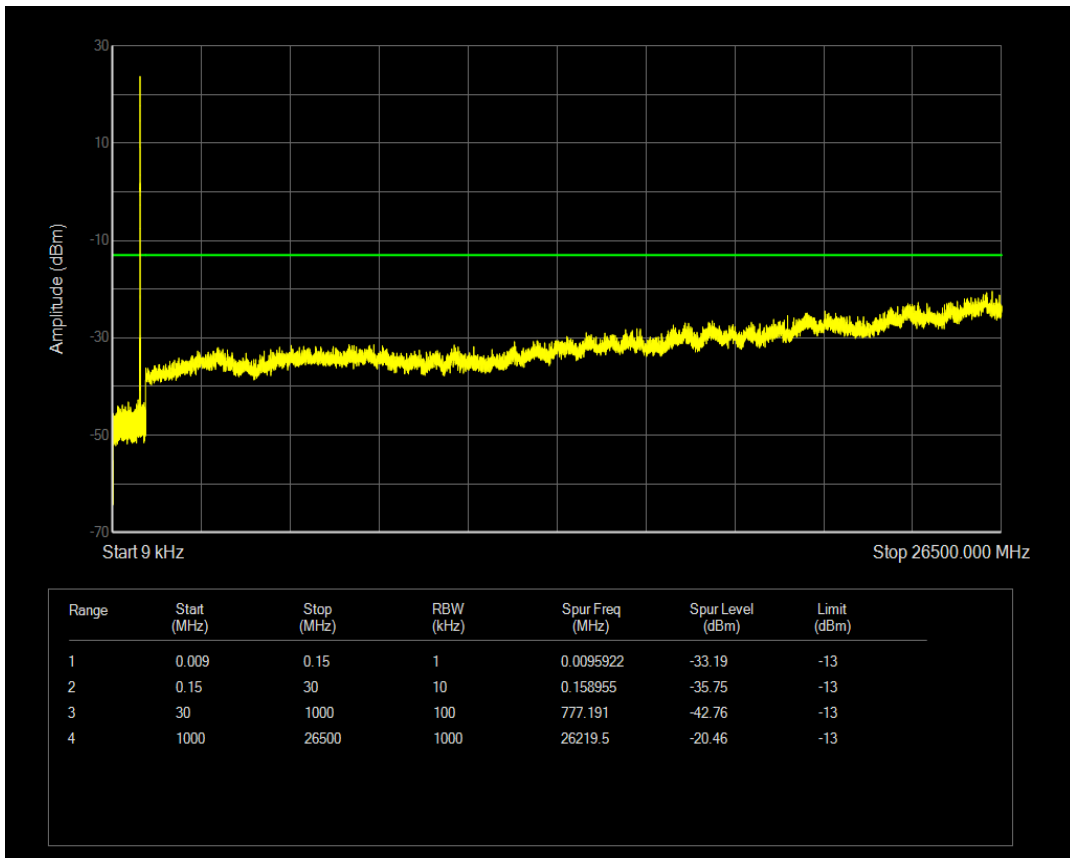

Band4 QAM16 BW=20MHz Channel=20175 RB Size=100 Position=#0

Band4 QPSK BW=20MHz Channel=20300 RB Size=1 Position=#0

Band4 QAM16 BW=20MHz Channel=20300 RB Size=1 Position=#0

Band4 QPSK BW=20MHz Channel=20300 RB Size=100 Position=#0

Band4 QAM16 BW=20MHz Channel=20300 RB Size=100 Position=#0

Band5 QPSK BW=1.4MHz Channel=20407 RB Size=6 Position=#0

Band5 QPSK BW=1.4MHz Channel=20407 RB Size=1 Position=#0

Band5 QAM16 BW=1.4MHz Channel=20407 RB Size=1 Position=#0

Band5 QAM16 BW=1.4MHz Channel=20407 RB Size=6 Position=#0

Band5 QPSK BW=1.4MHz Channel=20525 RB Size=1 Position=#0

Band5 QAM16 BW=1.4MHz Channel=20525 RB Size=1 Position=#0

Band5 QPSK BW=1.4MHz Channel=20525 RB Size=6 Position=#0