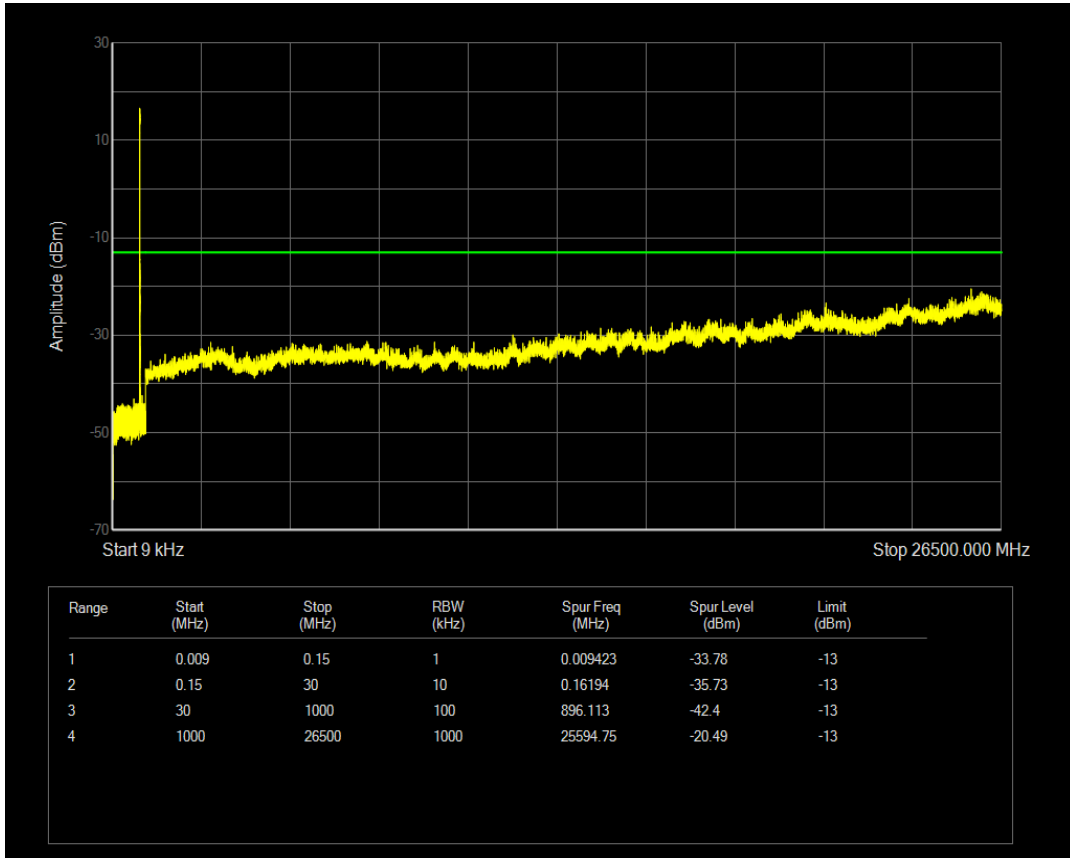

Band5 QAM16 BW=3MHz Channel=20415 RB Size=15 Position=#0

Band5 QPSK BW=3MHz Channel=20525 RB Size=15 Position=#0