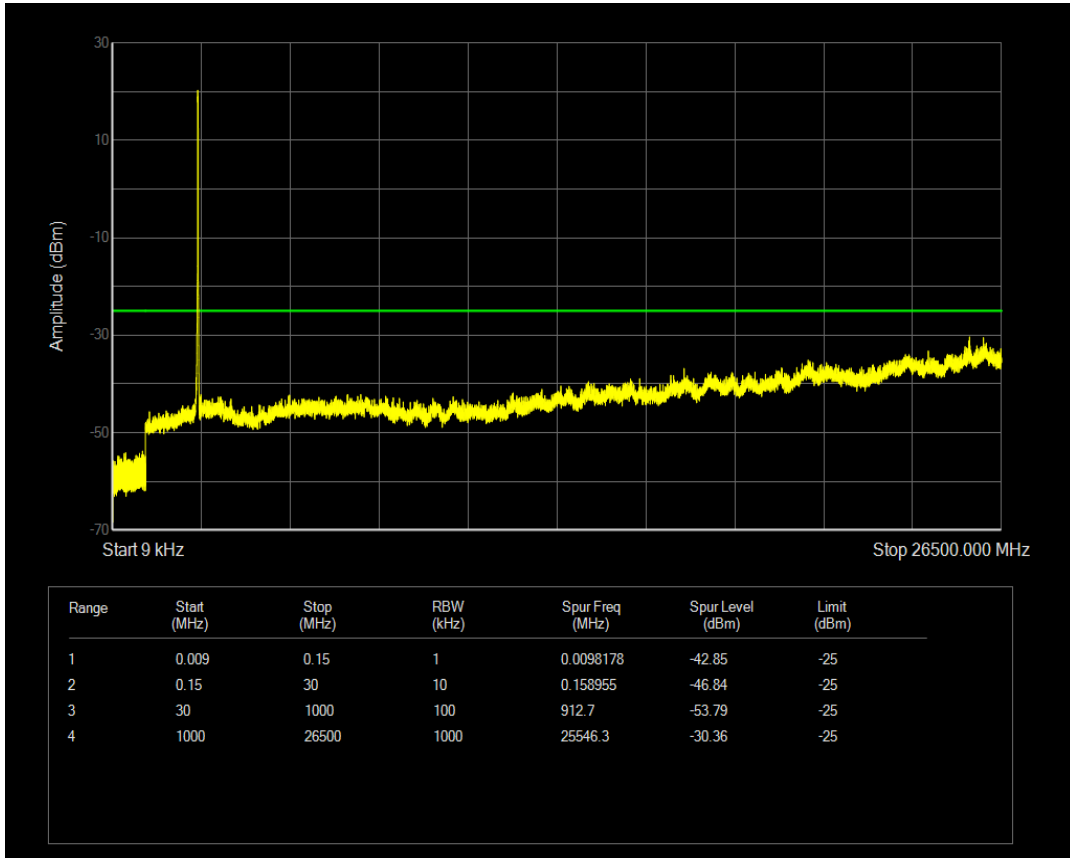

Band7 QAM16 BW=15MHz Channel=21100 RB Size=1 Position=#0

Band7 QPSK BW=15MHz Channel=21375 RB Size=1 Position=#0

Band7 QPSK BW=15MHz Channel=21375 RB Size=75 Position=#0

Band7 QAM16 BW=15MHz Channel=21375 RB Size=1 Position=#0

Band7 QPSK BW=20MHz Channel=20850 RB Size=1 Position=#0

Band7 QAM16 BW=15MHz Channel=21375 RB Size=75 Position=#0

Band7 QPSK BW=20MHz Channel=20850 RB Size=100 Position=#0

Band7 QAM16 BW=20MHz Channel=20850 RB Size=100 Position=#0