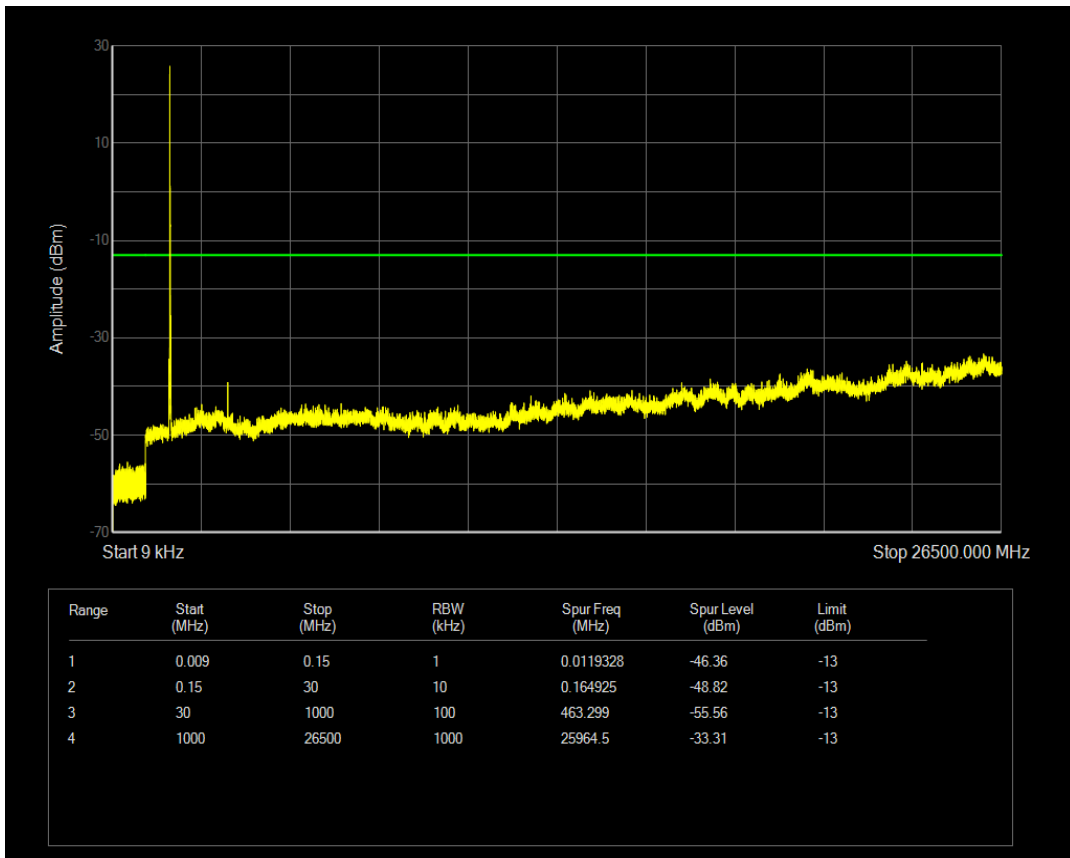

Band4 QAM16 BW=15MHz Channel=20175 RB Size=1 Position=#0

Band4 QPSK BW=15MHz Channel=20325 RB Size=1 Position=#0

Band4 QPSK BW=15MHz Channel=20325 RB Size=75 Position=#0

Band4 QAM16 BW=15MHz Channel=20325 RB Size=1 Position=#0

Band4 QPSK BW=20MHz Channel=20050 RB Size=1 Position=#0

Band4 QAM16 BW=15MHz Channel=20325 RB Size=75 Position=#0

Band4 QPSK BW=20MHz Channel=20050 RB Size=100 Position=#0

Band4 QAM16 BW=20MHz Channel=20050 RB Size=100 Position=#0