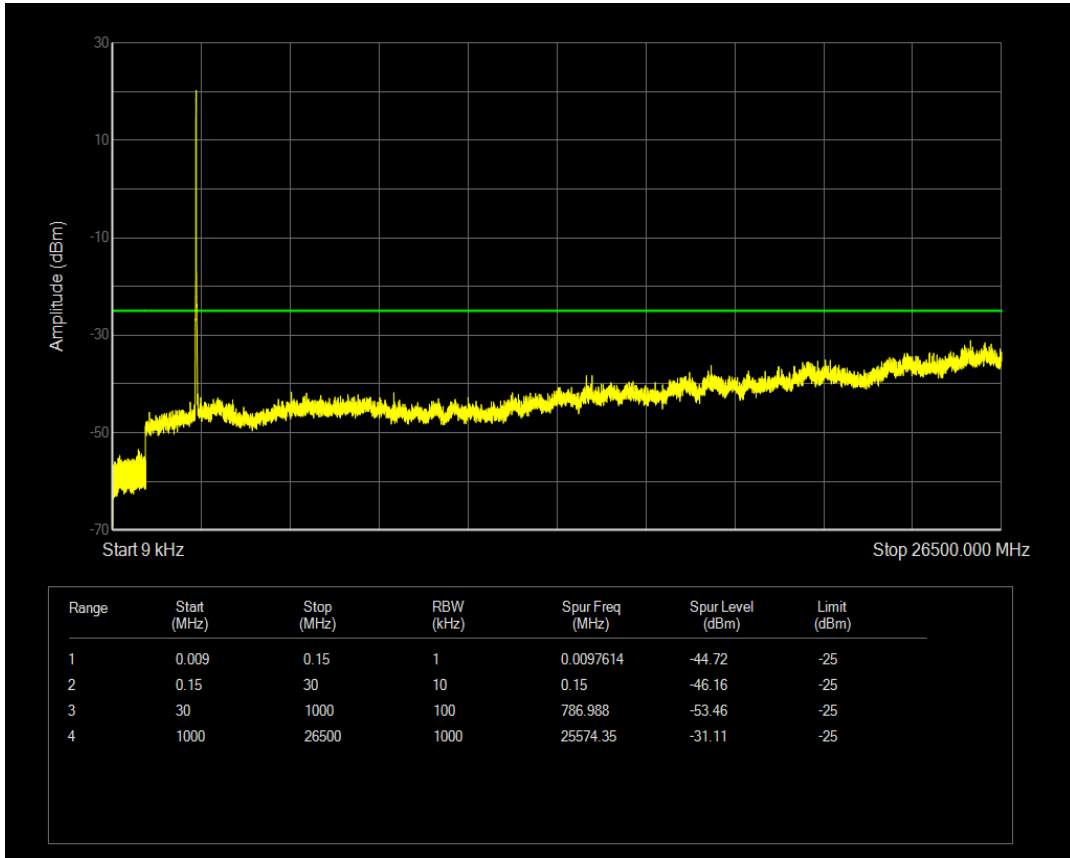

Band7 QAM16 BW=15MHz Channel=20825 RB Size=75 Position=#0

Band7 QPSK BW=15MHz Channel=21100 RB Size=75 Position=#0