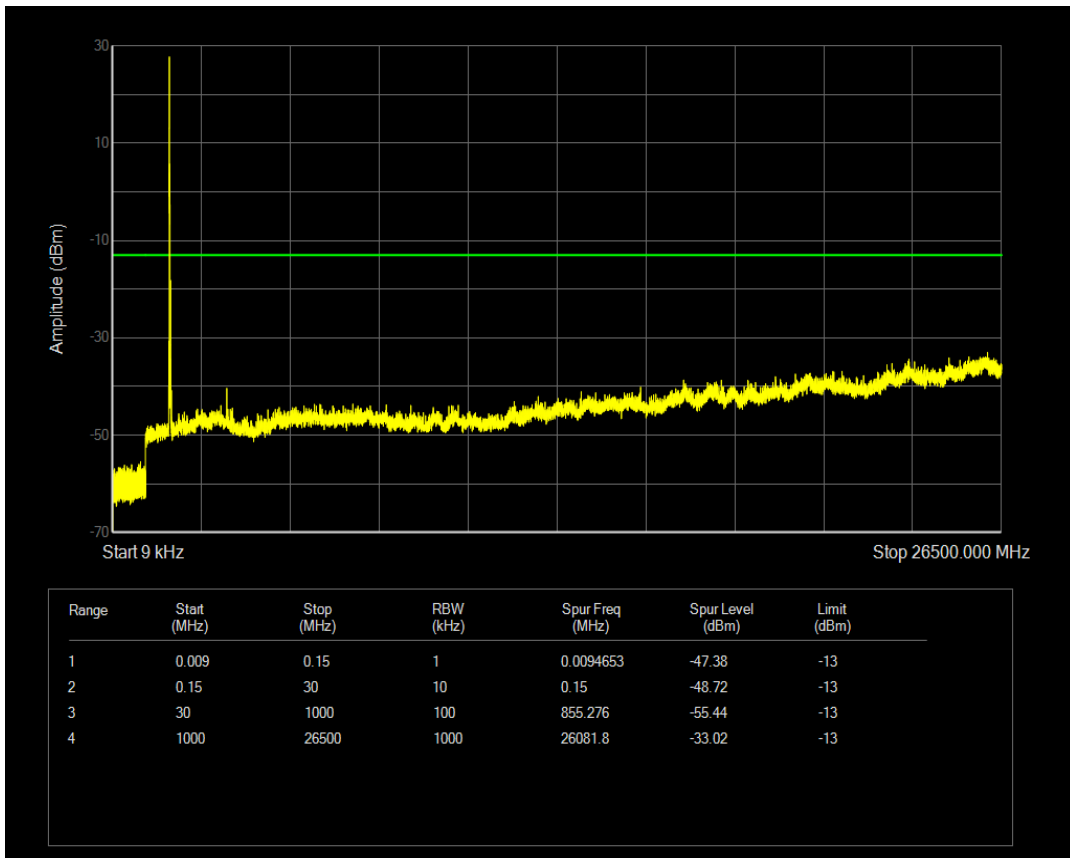

Band4 QPSK BW=20MHz Channel=20050 RB Size=1 Position=#0

Band4 QAM16 BW=15MHz Channel=20325 RB Size=75 Position=#0

Band4 QPSK BW=20MHz Channel=20050 RB Size=100 Position=#0

Band4 QAM16 BW=20MHz Channel=20050 RB Size=100 Position=#0

Band4 QAM16 BW=20MHz Channel=20050 RB Size=1 Position=#0

Band4 QPSK BW=20MHz Channel=20175 RB Size=100 Position=#0

Band4 QPSK BW=20MHz Channel=20175 RB Size=1 Position=#0

Band4 QAM16 BW=20MHz Channel=20175 RB Size=1 Position=#0