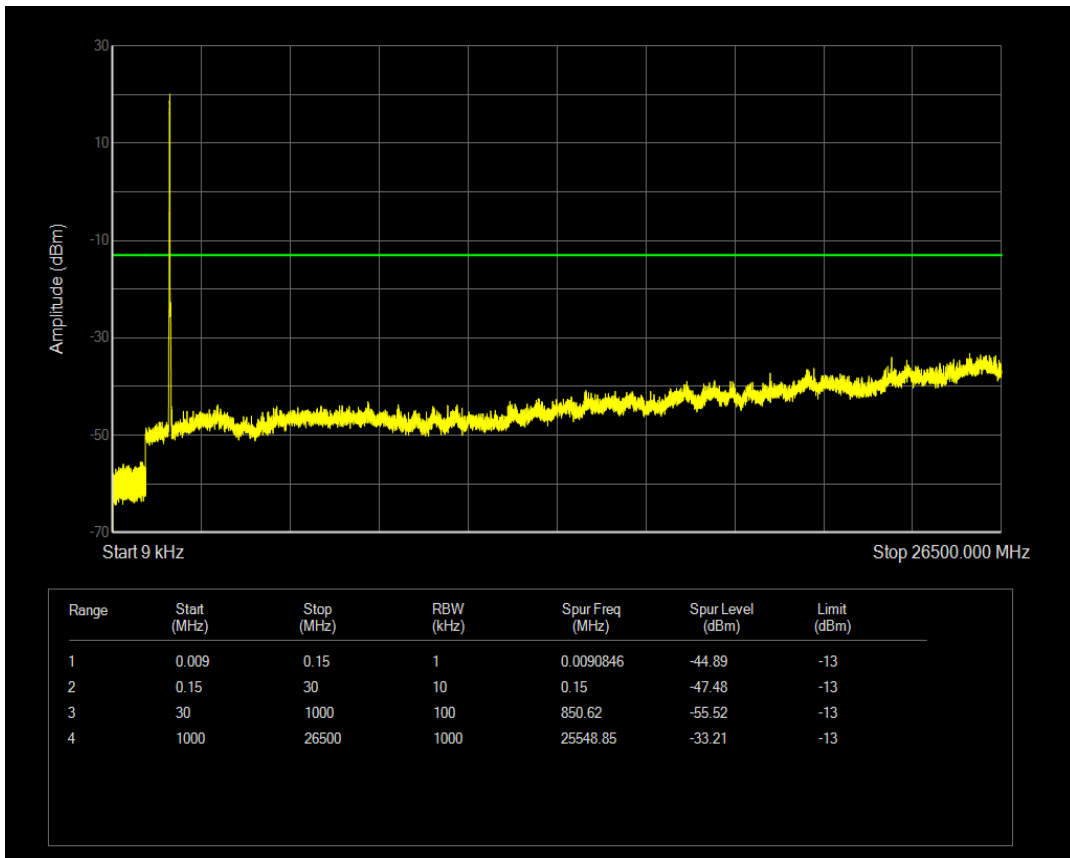

Band4 QAM16 BW=15MHz Channel=20175 RB Size=1 Position=#0

Band4 QPSK BW=15MHz Channel=20325 RB Size=1 Position=#0

Band4 QPSK BW=15MHz Channel=20325 RB Size=75 Position=#0

Band4 QAM16 BW=15MHz Channel=20325 RB Size=1 Position=#0

Band4 QPSK BW=20MHz Channel=20050 RB Size=1 Position=#0

Band4 QAM16 BW=15MHz Channel=20325 RB Size=75 Position=#0

Band4 QPSK BW=20MHz Channel=20050 RB Size=100 Position=#0

Band4 QAM16 BW=20MHz Channel=20050 RB Size=100 Position=#0