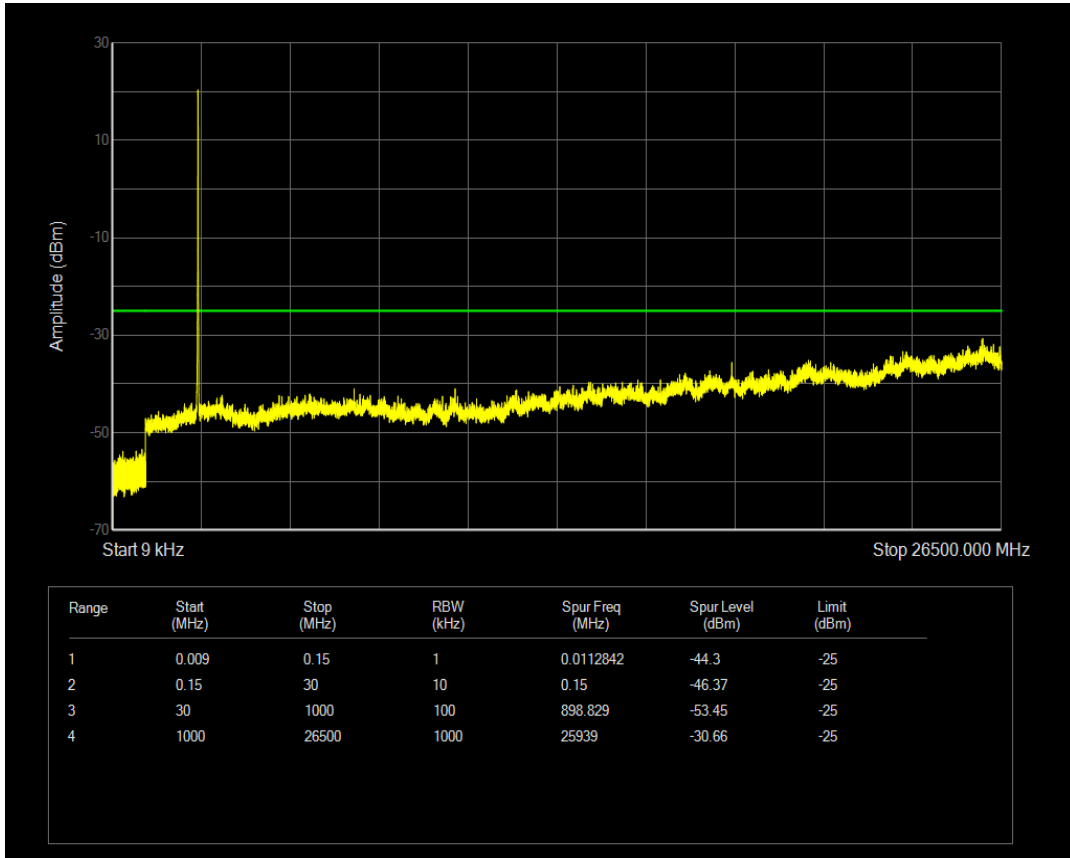

Band7 QAM16 BW=10MHz Channel=21100 RB Size=50 Position=#0

Band7 QPSK BW=10MHz Channel=21400 RB Size=1 Position=#0

Band7 QPSK BW=10MHz Channel=21400 RB Size=50 Position=#0

Band7 QAM16 BW=10MHz Channel=21400 RB Size=50 Position=#0