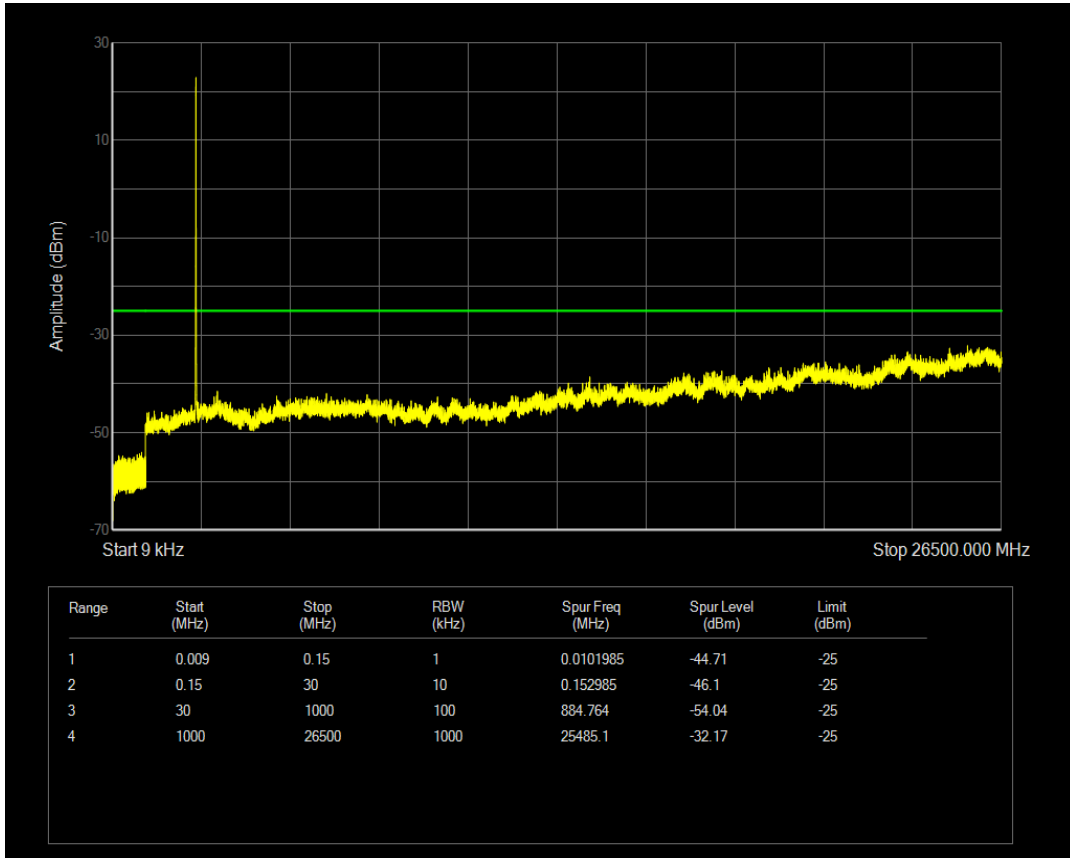

Band7 QAM16 BW=5MHz Channel=20775 RB Size=25 Position=#0

Band7 QPSK BW=5MHz Channel=21100 RB Size=25 Position=#0