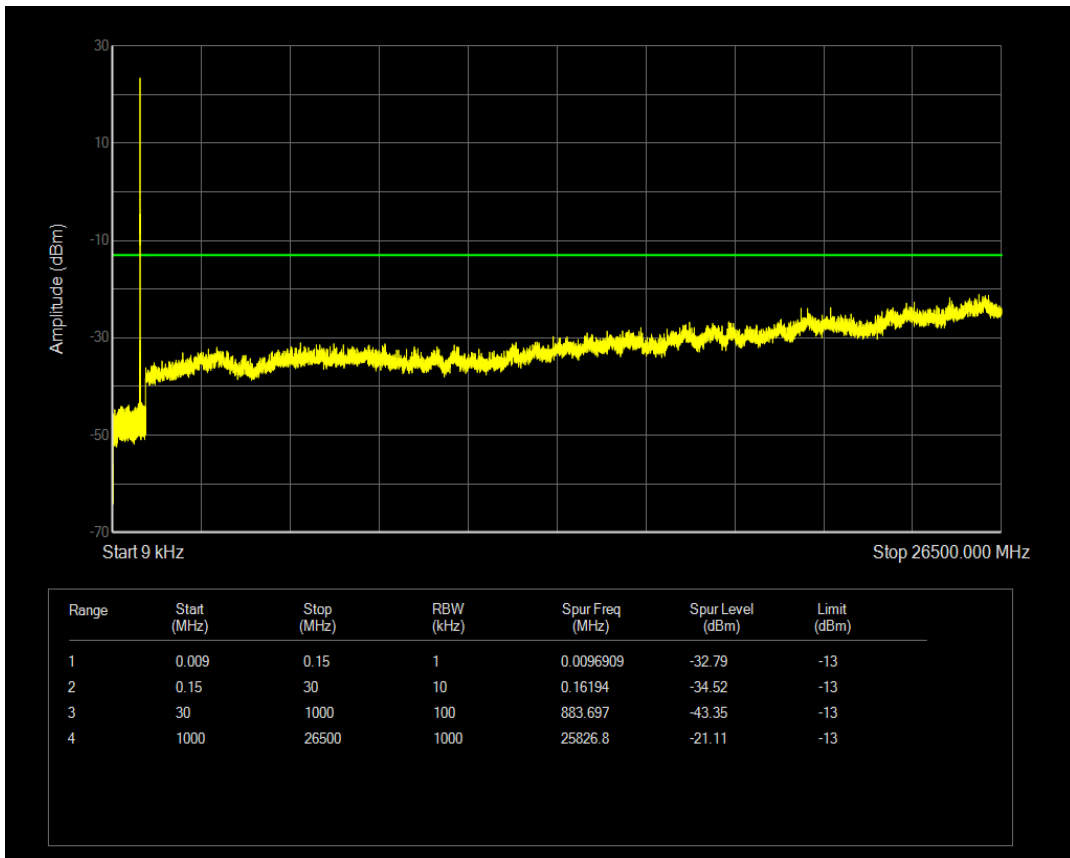

Band5 QPSK BW=3MHz Channel=20525 RB Size=1 Position=#0

Band5 QAM16 BW=3MHz Channel=20415 RB Size=15 Position=#0