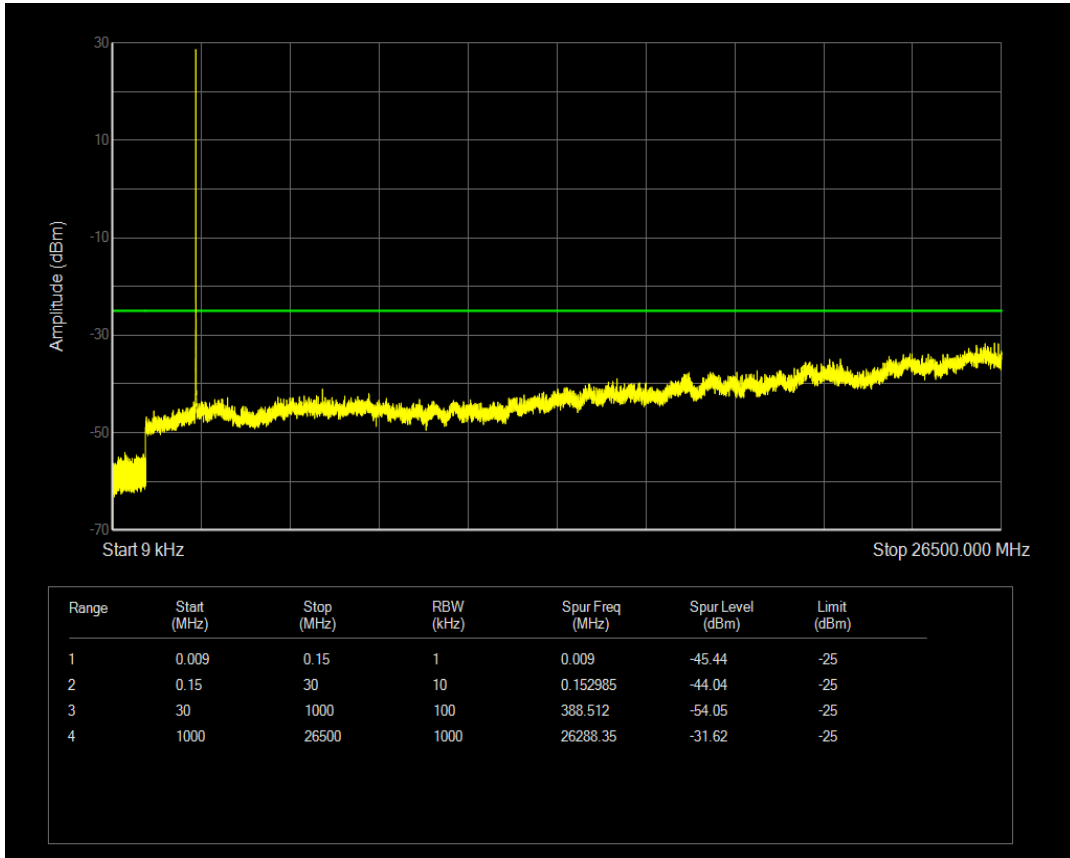

Band5 QAM16 BW=10MHz Channel=20525 RB Size=1 Position=#0

Band5 QPSK BW=10MHz Channel=20600 RB Size=1 Position=#0

Band5 QPSK BW=10MHz Channel=20600 RB Size=50 Position=#0

Band5 QAM16 BW=10MHz Channel=20600 RB Size=1 Position=#0

Band5 QAM16 BW=10MHz Channel=20600 RB Size=50 Position=#0

Band7 QPSK BW=5MHz Channel=20775 RB Size=1 Position=#0

Band7 QPSK BW=5MHz Channel=20775 RB Size=25 Position=#0

Band7 QAM16 BW=5MHz Channel=20775 RB Size=1 Position=#0

Band7 QPSK BW=5MHz Channel=21100 RB Size=1 Position=#0

Band7 QAM16 BW=5MHz Channel=20775 RB Size=25 Position=#0

Band7 QPSK BW=5MHz Channel=21100 RB Size=25 Position=#0

Band7 QAM16 BW=5MHz Channel=21100 RB Size=25 Position=#0