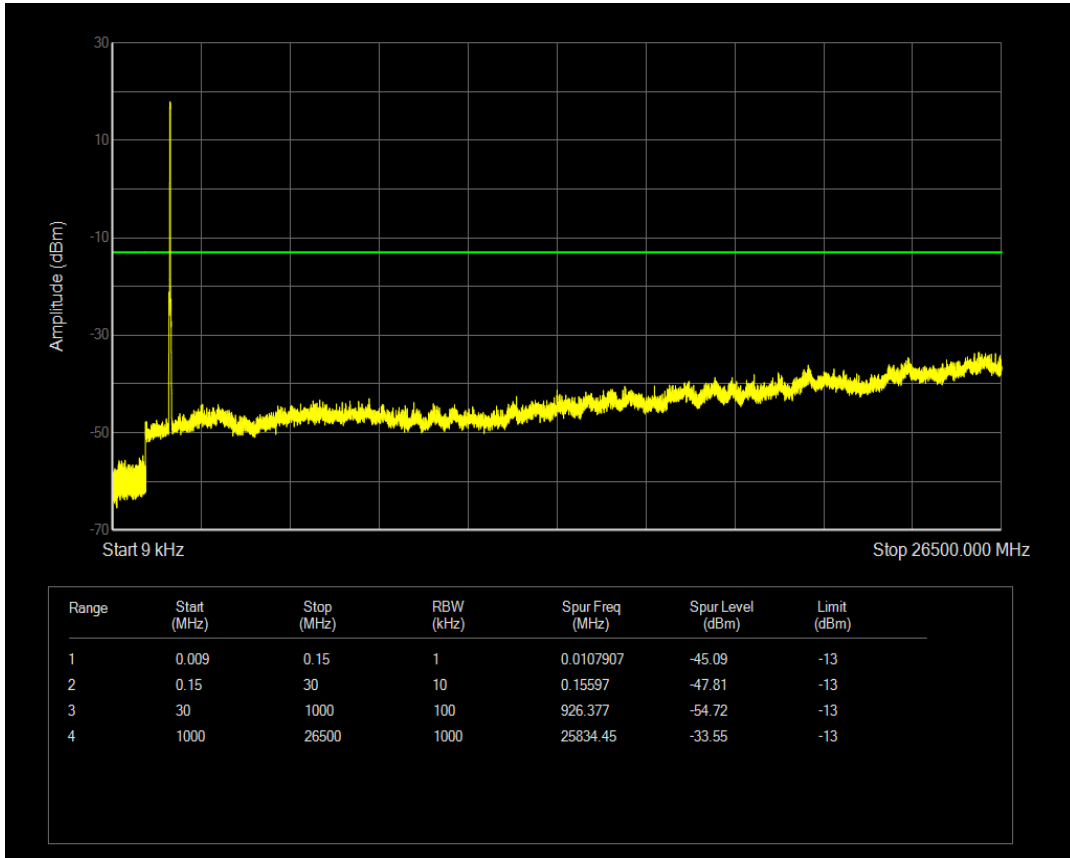

Band4 QAM16 BW=15MHz Channel=20175 RB Size=1 Position=#0

Band4 QPSK BW=15MHz Channel=20325 RB Size=1 Position=#0

Band4 QPSK BW=15MHz Channel=20325 RB Size=75 Position=#0

Band4 QAM16 BW=15MHz Channel=20325 RB Size=1 Position=#0

Band4 QPSK BW=20MHz Channel=20050 RB Size=1 Position=#0

Band4 QAM16 BW=15MHz Channel=20325 RB Size=75 Position=#0

Band4 QPSK BW=20MHz Channel=20050 RB Size=100 Position=#0

Band4 QAM16 BW=20MHz Channel=20050 RB Size=100 Position=#0

Band4 QAM16 BW=20MHz Channel=20050 RB Size=1 Position=#0

Band4 QPSK BW=20MHz Channel=20175 RB Size=100 Position=#0

Band4 QPSK BW=20MHz Channel=20175 RB Size=1 Position=#0

Band4 QAM16 BW=20MHz Channel=20175 RB Size=1 Position=#0

Band4 QAM16 BW=20MHz Channel=20175 RB Size=100 Position=#0

Band4 QPSK BW=20MHz Channel=20300 RB Size=1 Position=#0

Band4 QAM16 BW=20MHz Channel=20300 RB Size=1 Position=#0

Band4 QPSK BW=20MHz Channel=20300 RB Size=100 Position=#0