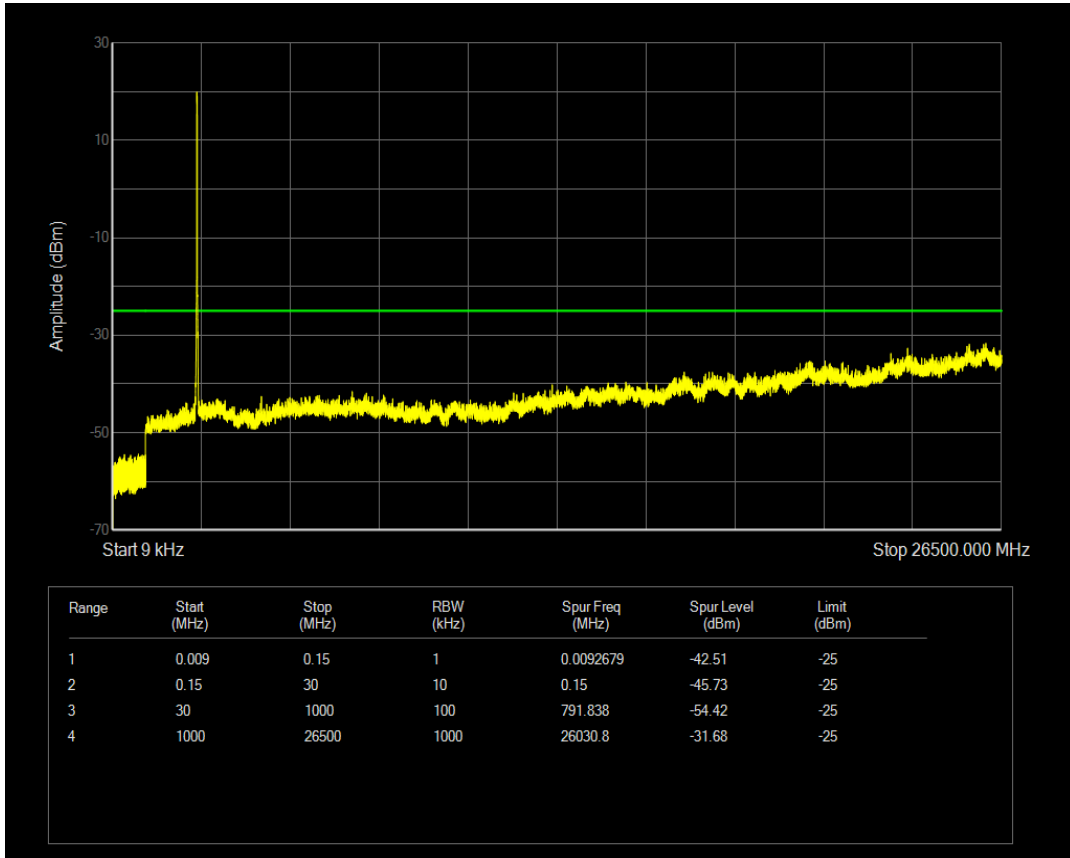

Band7 QPSK BW=15MHz Channel=21100 RB Size=1 Position=#0

Band7 QAM16 BW=15MHz Channel=20825 RB Size=75 Position=#0

Band7 QPSK BW=15MHz Channel=21100 RB Size=75 Position=#0

Band7 QAM16 BW=15MHz Channel=21100 RB Size=75 Position=#0