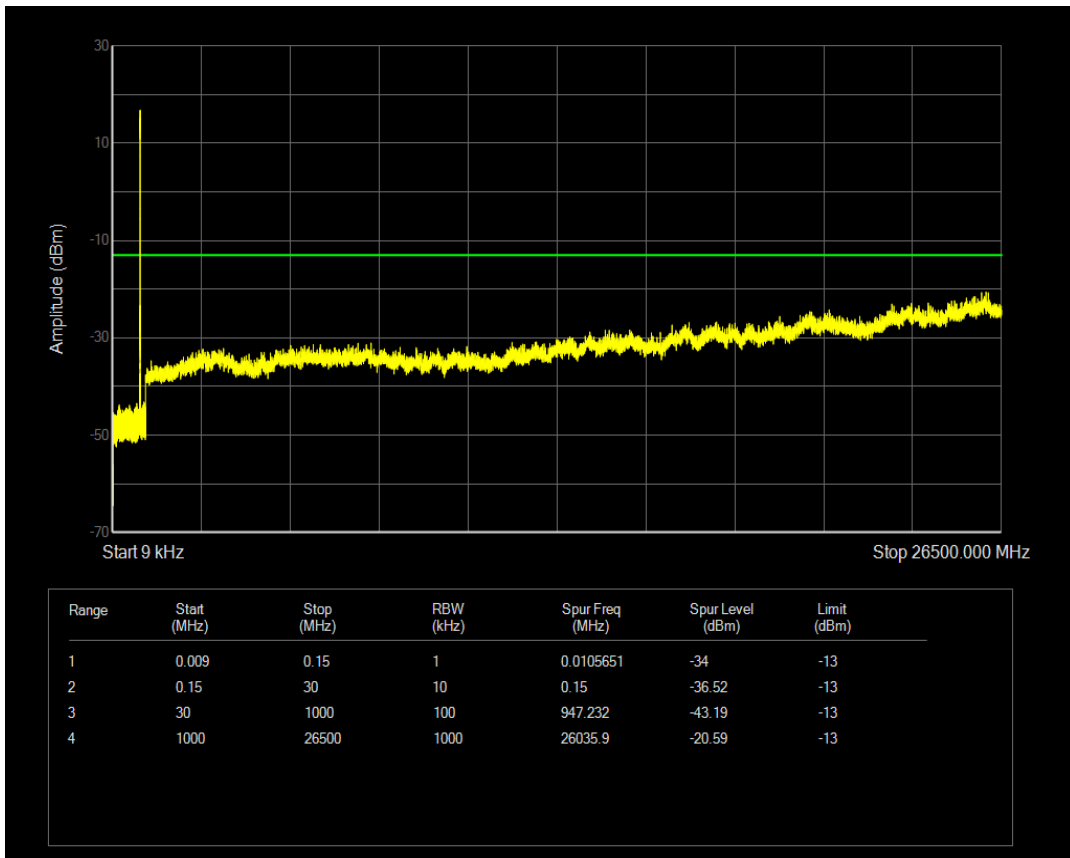

Band5 QPSK BW=3MHz Channel=20525 RB Size=15 Position=#0

Band5 QAM16 BW=3MHz Channel=20525 RB Size=1 Position=#0