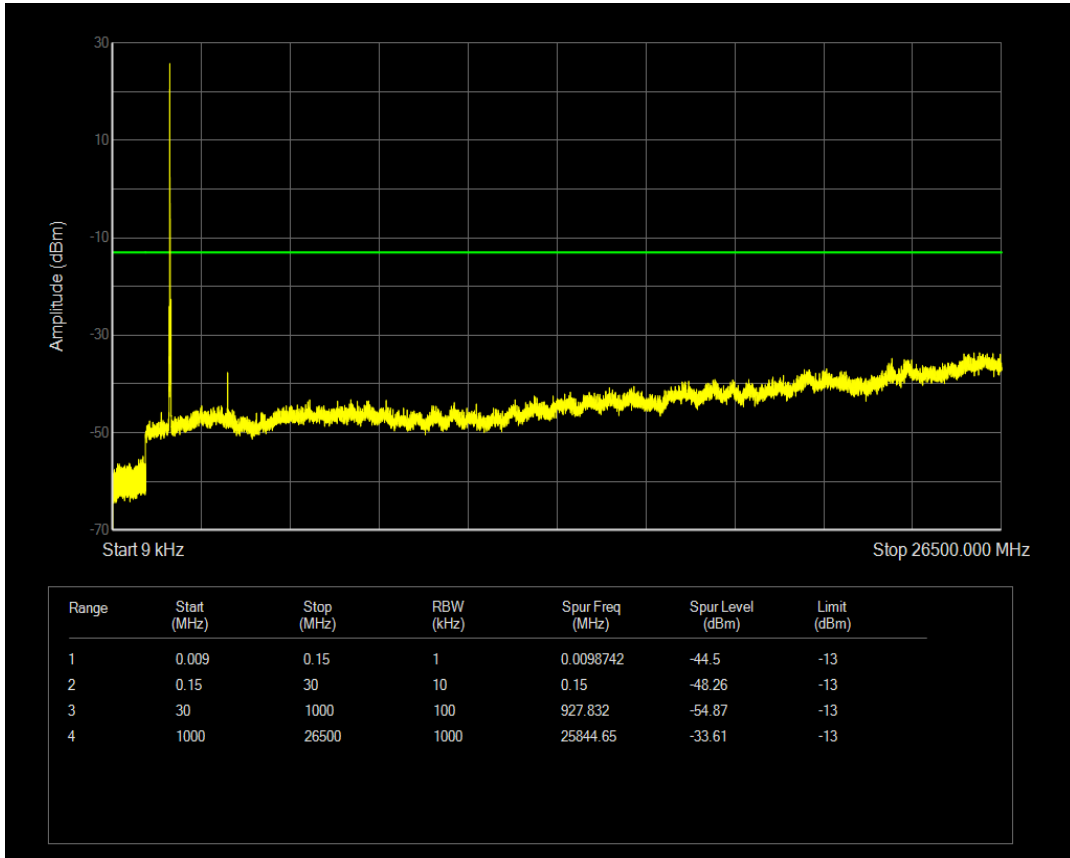

Band4 QPSK BW=20MHz Channel=20050 RB Size=1 Position=#0

Band4 QAM16 BW=15MHz Channel=20325 RB Size=75 Position=#0

Band4 QPSK BW=20MHz Channel=20050 RB Size=100 Position=#0

Band4 QAM16 BW=20MHz Channel=20050 RB Size=100 Position=#0

Band4 QAM16 BW=20MHz Channel=20050 RB Size=1 Position=#0

Band4 QPSK BW=20MHz Channel=20175 RB Size=100 Position=#0

Band4 QPSK BW=20MHz Channel=20175 RB Size=1 Position=#0

Band4 QAM16 BW=20MHz Channel=20175 RB Size=1 Position=#0

Band4 QAM16 BW=20MHz Channel=20175 RB Size=100 Position=#0

Band4 QPSK BW=20MHz Channel=20300 RB Size=1 Position=#0

Band4 QAM16 BW=20MHz Channel=20300 RB Size=1 Position=#0

Band4 QPSK BW=20MHz Channel=20300 RB Size=100 Position=#0