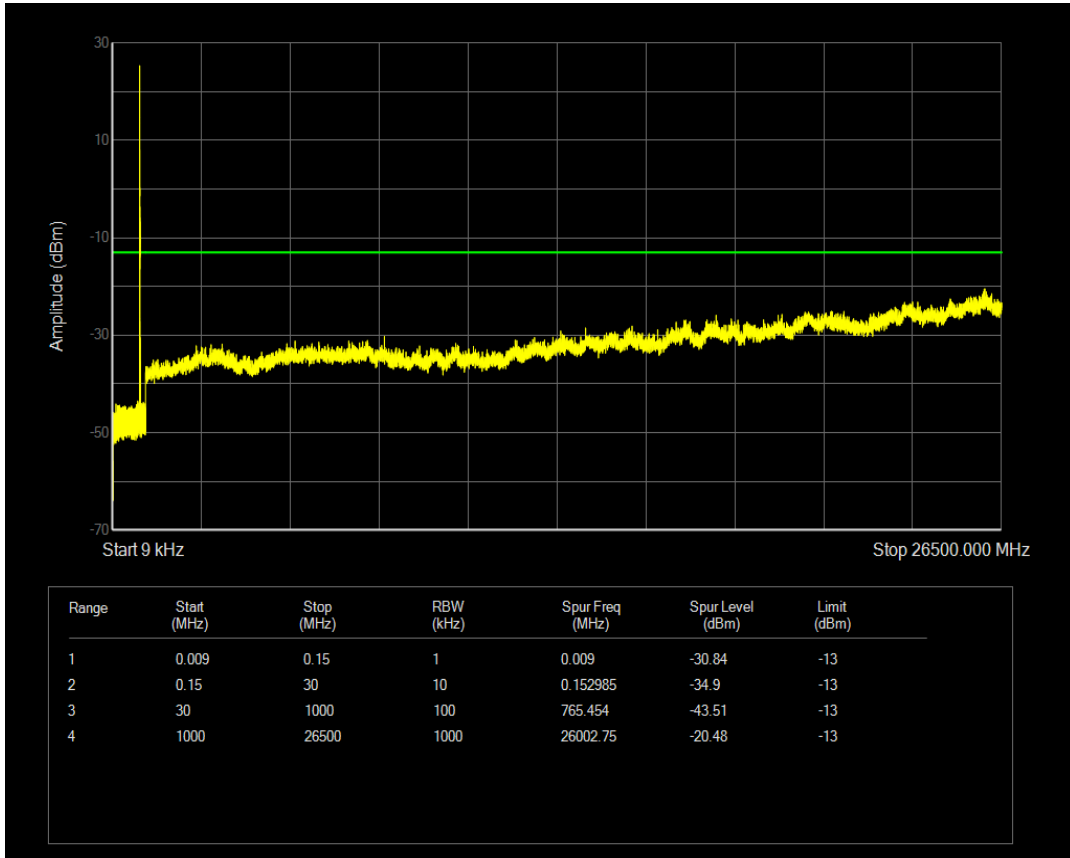

Band5 QPSK BW=5MHz Channel=20425 RB Size=1 Position=#0

Band5 QAM16 BW=3MHz Channel=20635 RB Size=15 Position=#0

Band5 QPSK BW=5MHz Channel=20425 RB Size=25 Position=#0

Band5 QAM16 BW=5MHz Channel=20425 RB Size=1 Position=#0

Band5 QAM16 BW=5MHz Channel=20425 RB Size=25 Position=#0

Band5 QPSK BW=5MHz Channel=20525 RB Size=25 Position=#0

Band5 QPSK BW=5MHz Channel=20525 RB Size=1 Position=#0

Band5 QAM16 BW=5MHz Channel=20525 RB Size=1 Position=#0