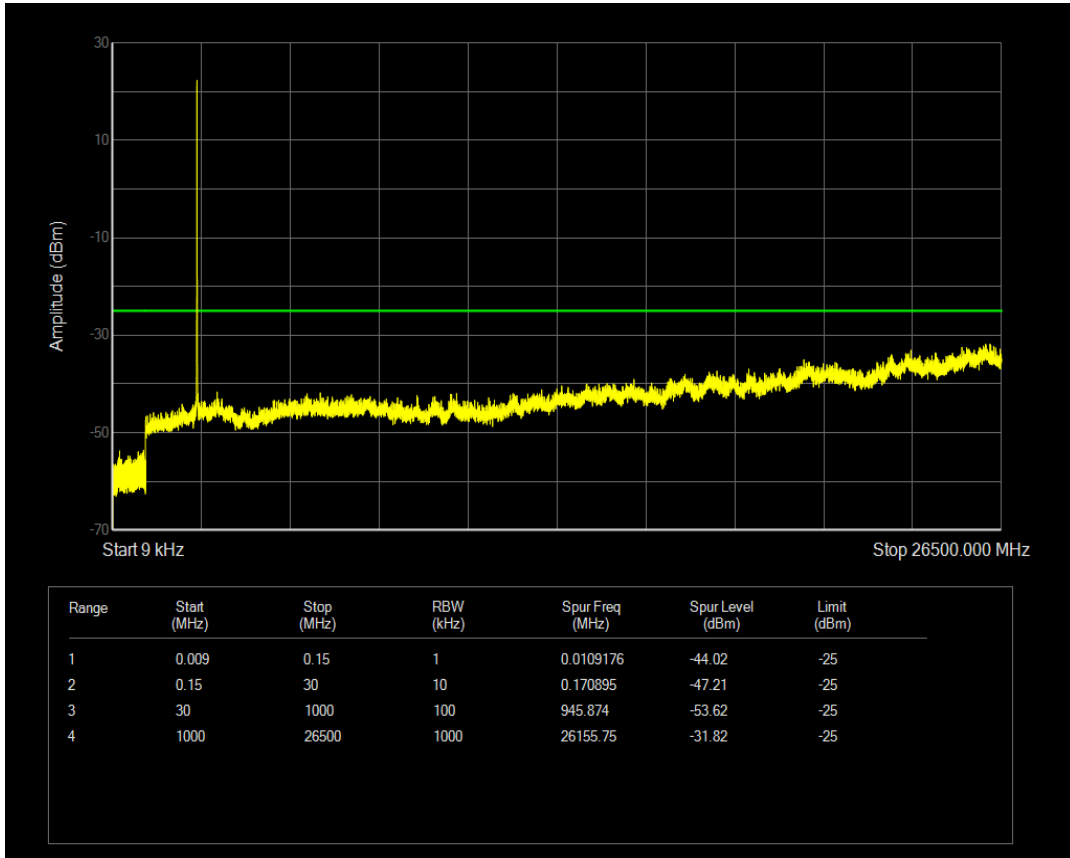

Band7 QPSK BW=5MHz Channel=21100 RB Size=1 Position=#0

Band7 QAM16 BW=5MHz Channel=20775 RB Size=25 Position=#0

Band7 QPSK BW=5MHz Channel=21100 RB Size=25 Position=#0

Band7 QAM16 BW=5MHz Channel=21100 RB Size=25 Position=#0