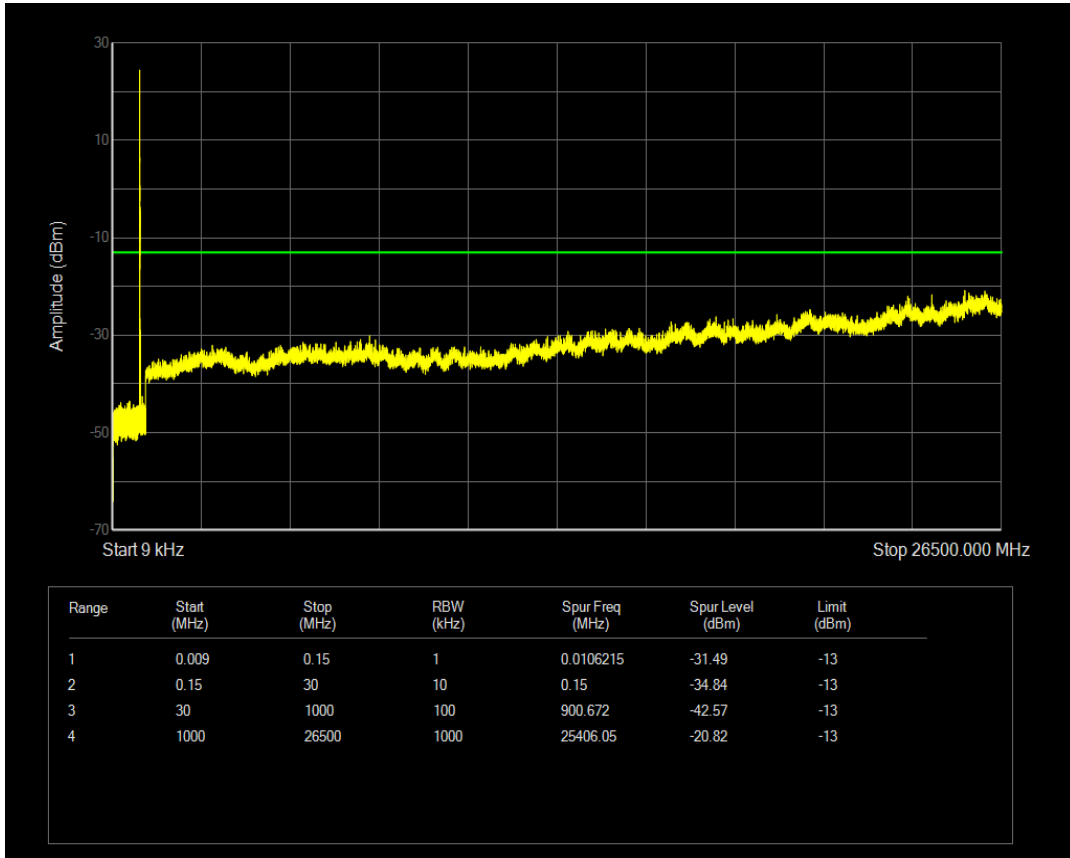

Band5 QPSK BW=3MHz Channel=20415 RB Size=1 Position=#0

Band5 QPSK BW=3MHz Channel=20415 RB Size=15 Position=#0