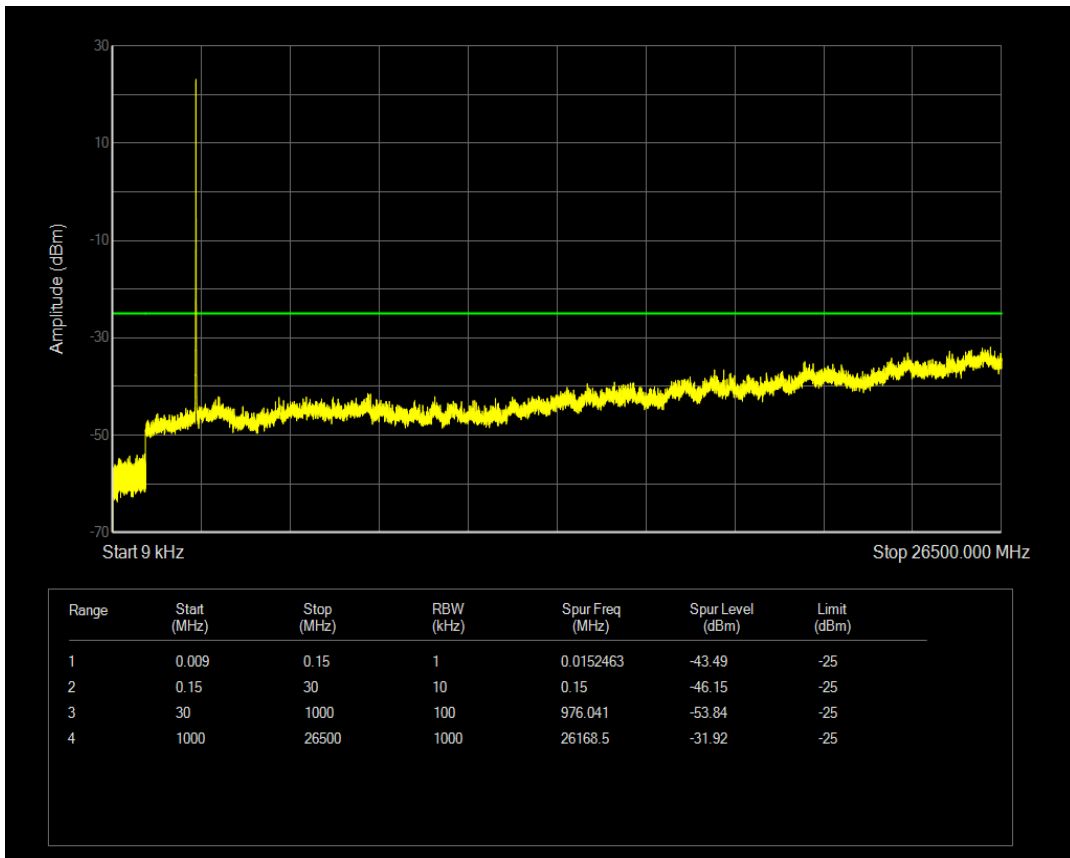

Band7 QPSK BW=5MHz Channel=20775 RB Size=25 Position=#0

Band7 QAM16 BW=5MHz Channel=20775 RB Size=1 Position=#0