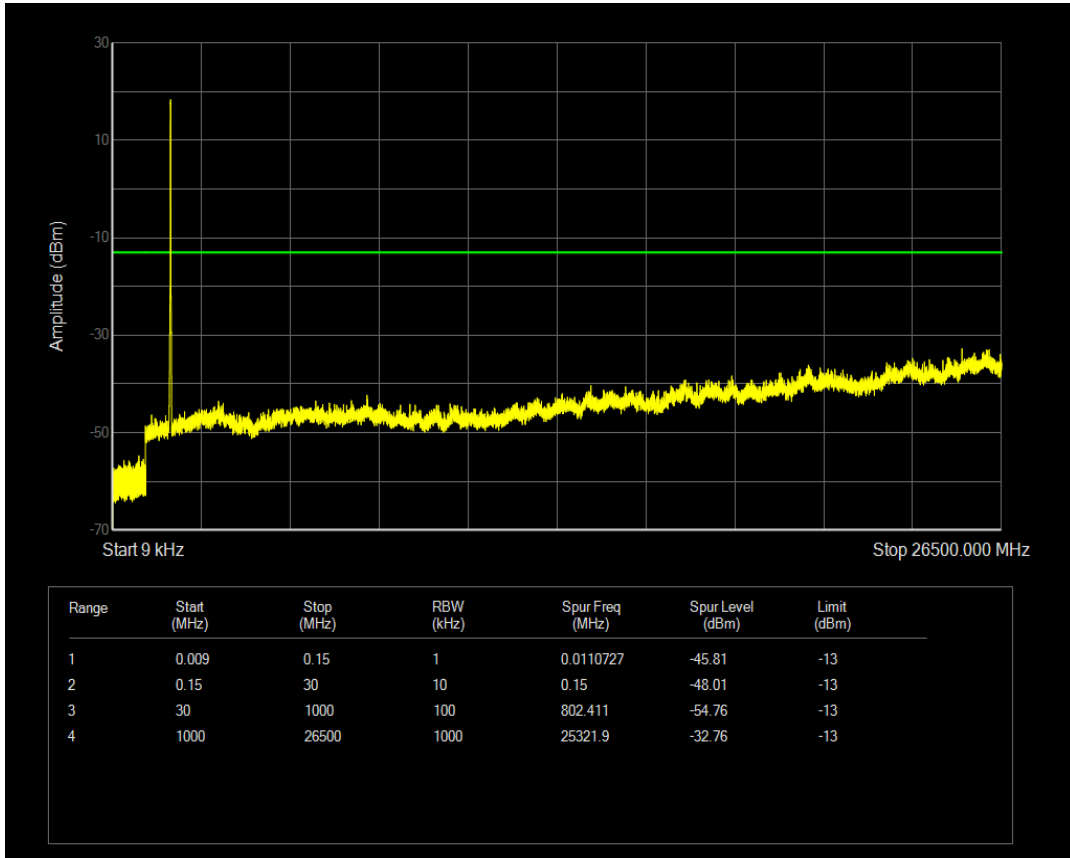

Band4 QAM16 BW=15MHz Channel=20175 RB Size=1 Position=#0

Band4 QPSK BW=15MHz Channel=20325 RB Size=1 Position=#0

Band4 QPSK BW=15MHz Channel=20325 RB Size=75 Position=#0

Band4 QAM16 BW=15MHz Channel=20325 RB Size=1 Position=#0

Band4 QPSK BW=20MHz Channel=20050 RB Size=1 Position=#0

Band4 QAM16 BW=15MHz Channel=20325 RB Size=75 Position=#0

Band4 QPSK BW=20MHz Channel=20050 RB Size=100 Position=#0

Band4 QAM16 BW=20MHz Channel=20050 RB Size=100 Position=#0

Band4 QAM16 BW=20MHz Channel=20050 RB Size=1 Position=#0

Band4 QPSK BW=20MHz Channel=20175 RB Size=100 Position=#0

Band4 QPSK BW=20MHz Channel=20175 RB Size=1 Position=#0

Band4 QAM16 BW=20MHz Channel=20175 RB Size=1 Position=#0