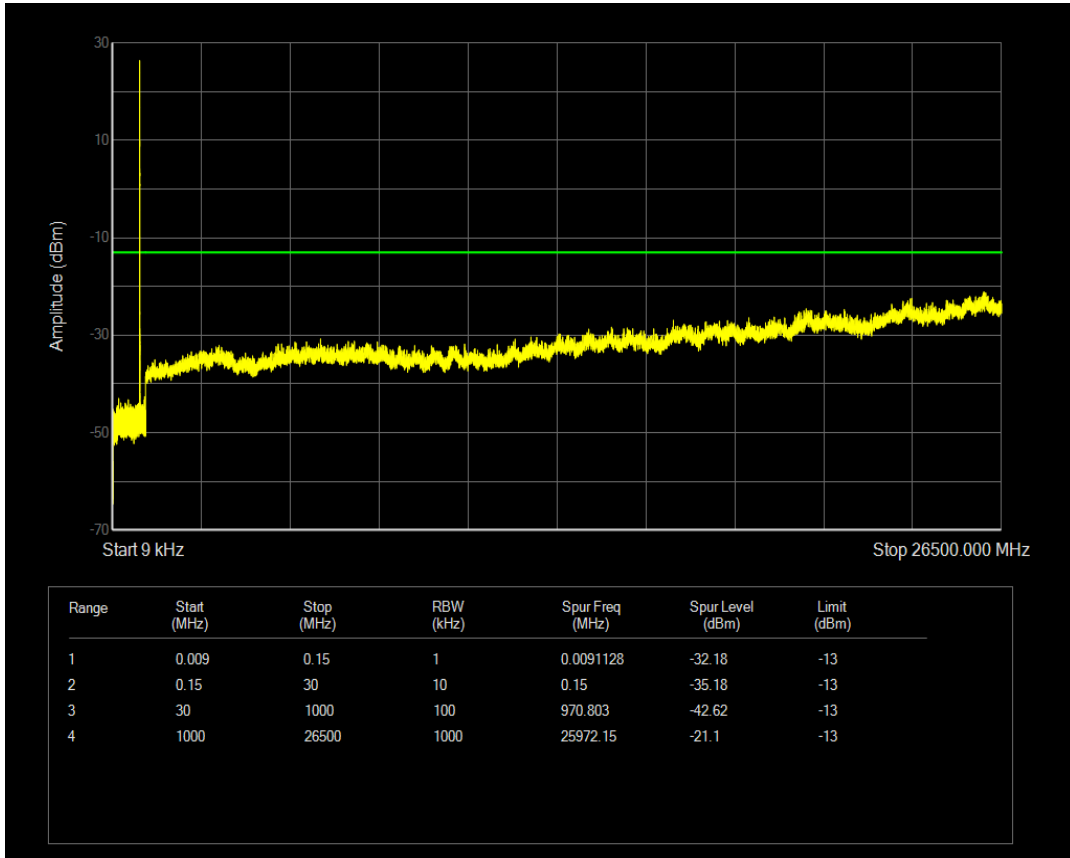

Band4 QAM16 BW=20MHz Channel=20175 RB Size=100 Position=#0

Band4 QPSK BW=20MHz Channel=20300 RB Size=1 Position=#0

Band4 QAM16 BW=20MHz Channel=20300 RB Size=1 Position=#0

Band4 QPSK BW=20MHz Channel=20300 RB Size=100 Position=#0

Band4 QAM16 BW=20MHz Channel=20300 RB Size=100 Position=#0

Band5 QPSK BW=1.4MHz Channel=20407 RB Size=6 Position=#0

Band5 QPSK BW=1.4MHz Channel=20407 RB Size=1 Position=#0

Band5 QAM16 BW=1.4MHz Channel=20407 RB Size=1 Position=#0

Band5 QAM16 BW=1.4MHz Channel=20407 RB Size=6 Position=#0

Band5 QPSK BW=1.4MHz Channel=20525 RB Size=1 Position=#0

Band5 QAM16 BW=1.4MHz Channel=20525 RB Size=1 Position=#0

Band5 QPSK BW=1.4MHz Channel=20525 RB Size=6 Position=#0