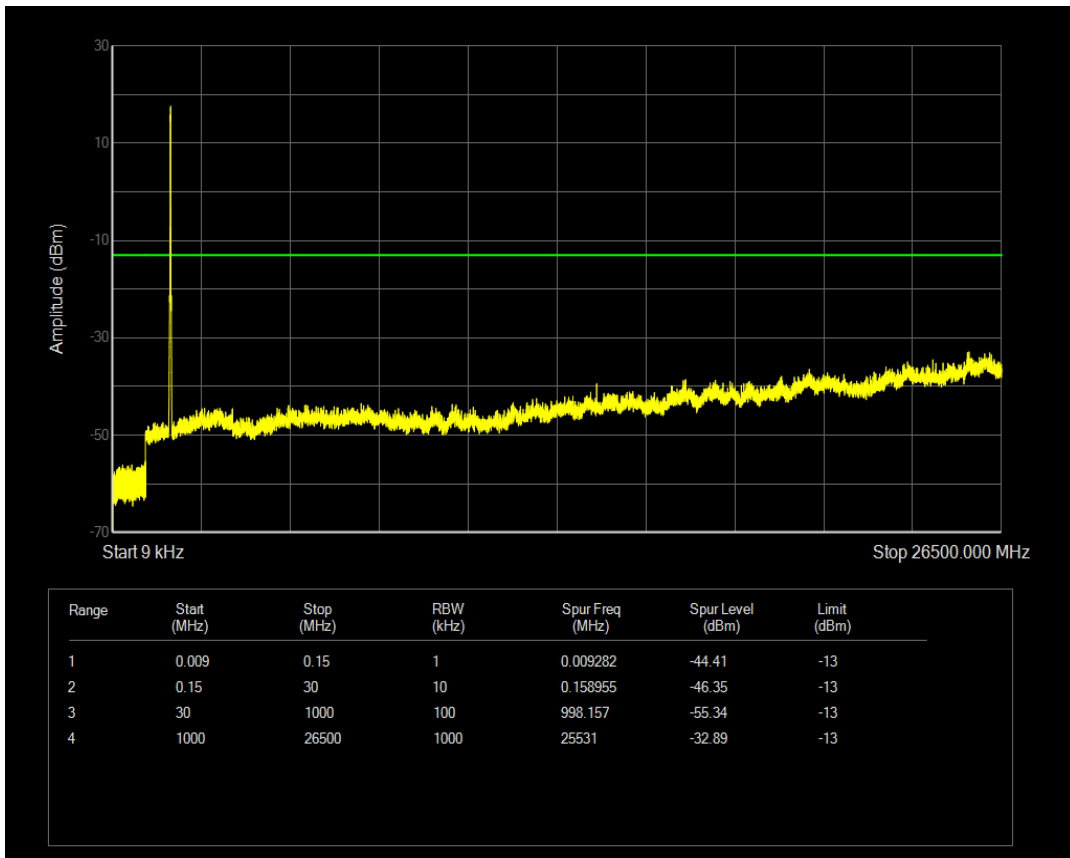

Band4 QAM16 BW=20MHz Channel=20050 RB Size=1 Position=#0

Band4 QPSK BW=20MHz Channel=20175 RB Size=100 Position=#0

Band4 QPSK BW=20MHz Channel=20175 RB Size=1 Position=#0

Band4 QAM16 BW=20MHz Channel=20175 RB Size=1 Position=#0

Band4 QAM16 BW=20MHz Channel=20175 RB Size=100 Position=#0

Band4 QPSK BW=20MHz Channel=20300 RB Size=1 Position=#0

Band4 QAM16 BW=20MHz Channel=20300 RB Size=1 Position=#0

Band4 QPSK BW=20MHz Channel=20300 RB Size=100 Position=#0

Band4 QAM16 BW=20MHz Channel=20300 RB Size=100 Position=#0

Band5 QPSK BW=1.4MHz Channel=20407 RB Size=6 Position=#0

Band5 QPSK BW=1.4MHz Channel=20407 RB Size=1 Position=#0

Band5 QAM16 BW=1.4MHz Channel=20407 RB Size=1 Position=#0