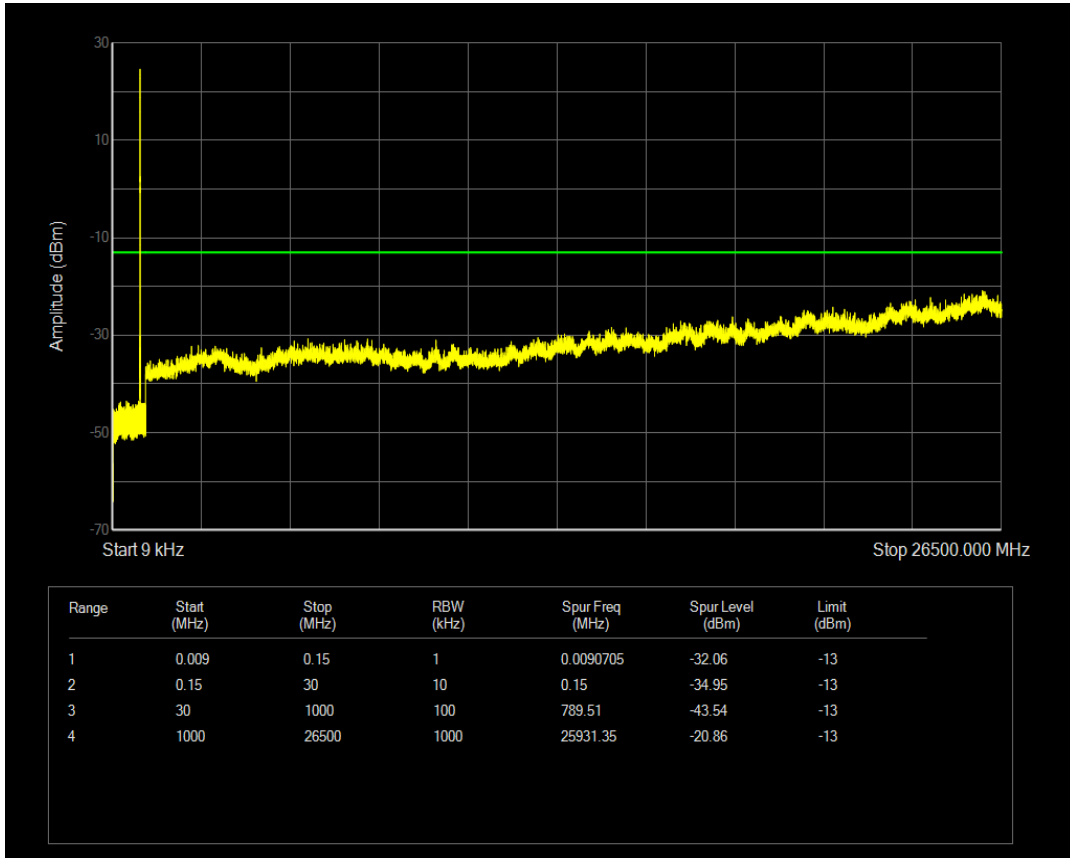

Band4 QAM16 BW=20MHz Channel=20175 RB Size=100 Position=#0

Band4 QPSK BW=20MHz Channel=20300 RB Size=1 Position=#0

Band4 QAM16 BW=20MHz Channel=20300 RB Size=1 Position=#0

Band4 QPSK BW=20MHz Channel=20300 RB Size=100 Position=#0

Band4 QAM16 BW=20MHz Channel=20300 RB Size=100 Position=#0

Band5 QPSK BW=1.4MHz Channel=20407 RB Size=6 Position=#0

Band5 QPSK BW=1.4MHz Channel=20407 RB Size=1 Position=#0

Band5 QAM16 BW=1.4MHz Channel=20407 RB Size=1 Position=#0

Band5 QAM16 BW=1.4MHz Channel=20407 RB Size=6 Position=#0

Band5 QPSK BW=1.4MHz Channel=20525 RB Size=1 Position=#0

Band5 QAM16 BW=1.4MHz Channel=20525 RB Size=1 Position=#0

Band5 QPSK BW=1.4MHz Channel=20525 RB Size=6 Position=#0