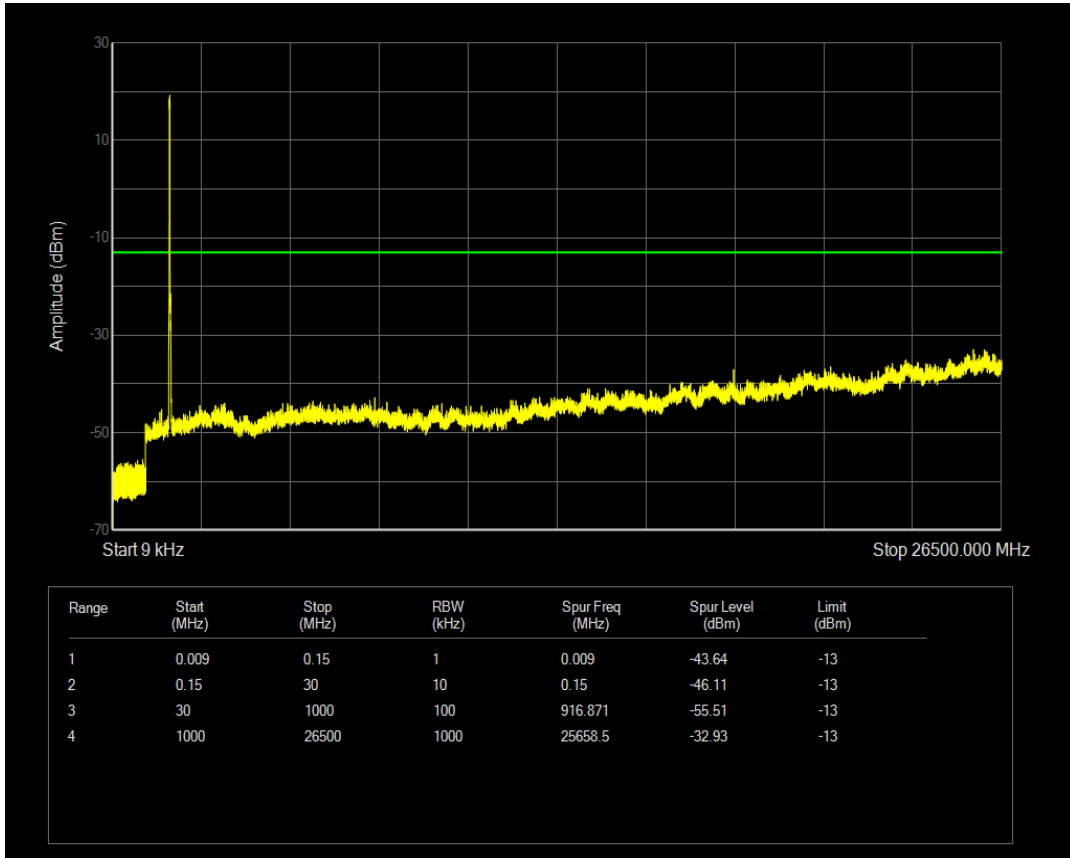

Band4 QAM16 BW=15MHz Channel=20175 RB Size=1 Position=#0

Band4 QPSK BW=15MHz Channel=20325 RB Size=1 Position=#0

Band4 QPSK BW=15MHz Channel=20325 RB Size=75 Position=#0

Band4 QAM16 BW=15MHz Channel=20325 RB Size=1 Position=#0

Band4 QPSK BW=20MHz Channel=20050 RB Size=1 Position=#0

Band4 QAM16 BW=15MHz Channel=20325 RB Size=75 Position=#0

Band4 QPSK BW=20MHz Channel=20050 RB Size=100 Position=#0

Band4 QAM16 BW=20MHz Channel=20050 RB Size=100 Position=#0

Band4 QAM16 BW=20MHz Channel=20050 RB Size=1 Position=#0

Band4 QPSK BW=20MHz Channel=20175 RB Size=100 Position=#0

Band4 QPSK BW=20MHz Channel=20175 RB Size=1 Position=#0

Band4 QAM16 BW=20MHz Channel=20175 RB Size=1 Position=#0

Band4 QAM16 BW=20MHz Channel=20175 RB Size=100 Position=#0

Band4 QPSK BW=20MHz Channel=20300 RB Size=1 Position=#0

Band4 QAM16 BW=20MHz Channel=20300 RB Size=1 Position=#0

Band4 QPSK BW=20MHz Channel=20300 RB Size=100 Position=#0