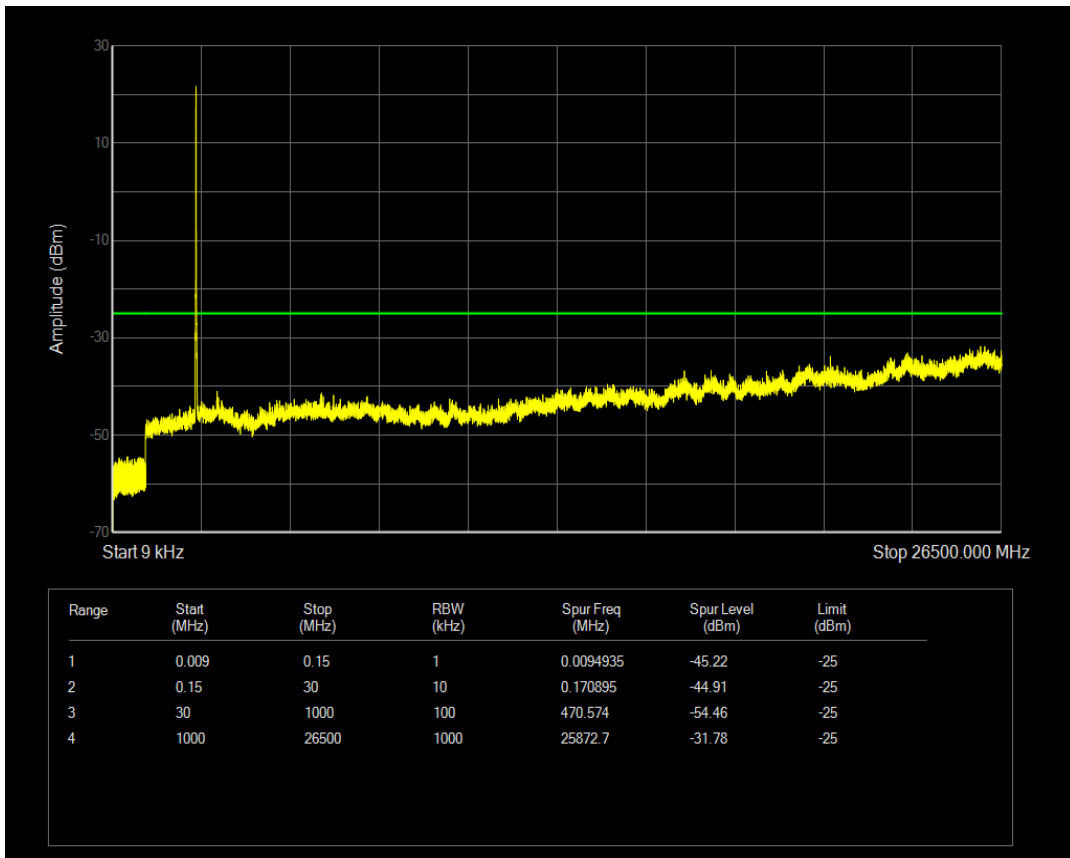

Band7 QAM16 BW=5MHz Channel=21100 RB Size=1 Position=#0

Band7 QPSK BW=5MHz Channel=21425 RB Size=1 Position=#0

Band7 QPSK BW=5MHz Channel=21425 RB Size=25 Position=#0

Band7 QAM16 BW=5MHz Channel=21425 RB Size=1 Position=#0

Band7 QPSK BW=10MHz Channel=20800 RB Size=1 Position=#0

Band7 QAM16 BW=5MHz Channel=21425 RB Size=25 Position=#0

Band7 QPSK BW=10MHz Channel=20800 RB Size=50 Position=#0

Band7 QAM16 BW=10MHz Channel=20800 RB Size=1 Position=#0