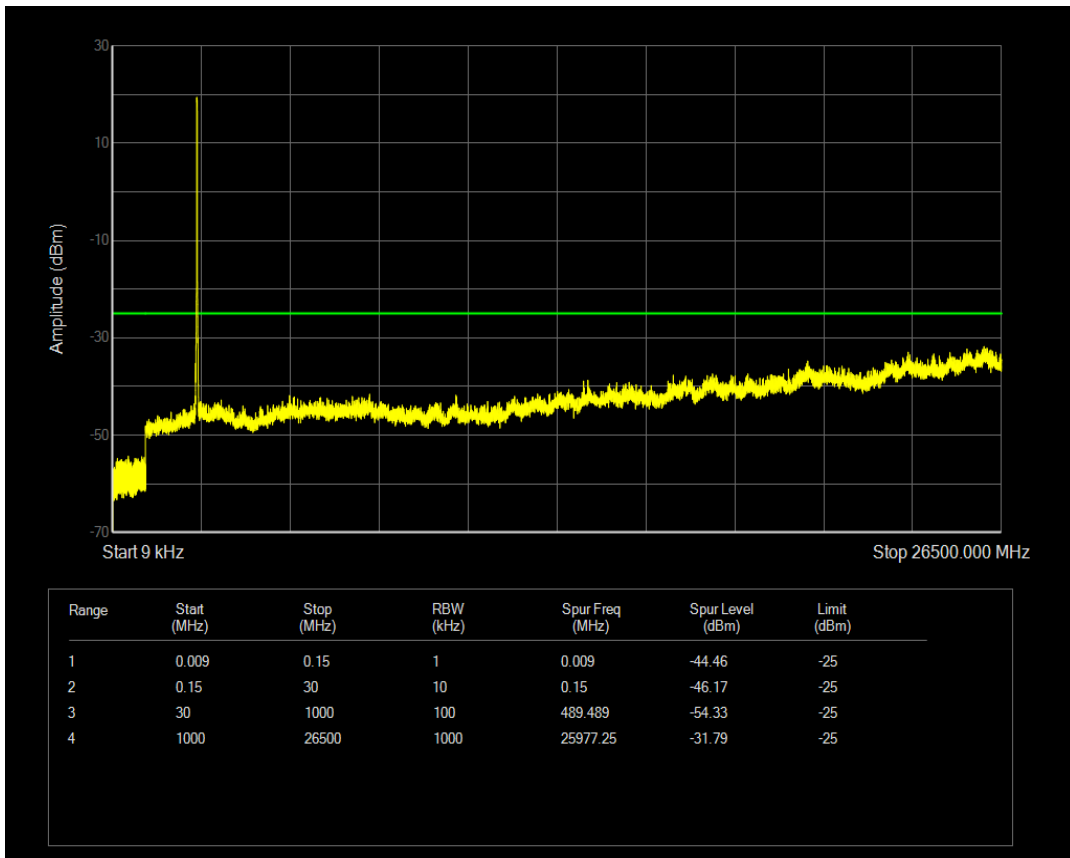

Band7 QPSK BW=15MHz Channel=21100 RB Size=75 Position=#0

Band7 QAM16 BW=15MHz Channel=21100 RB Size=75 Position=#0