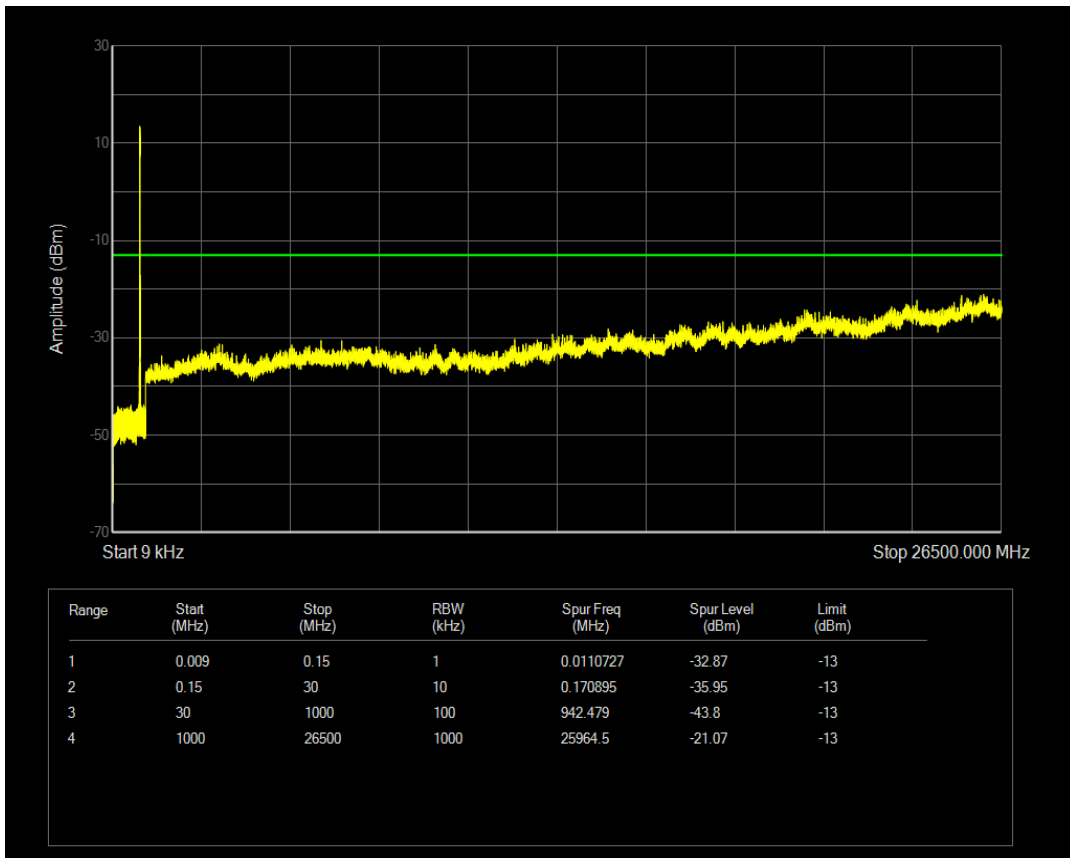

Band5 QPSK BW=10MHz Channel=20450 RB Size=50 Position=#0

Band5 QAM16 BW=10MHz Channel=20450 RB Size=1 Position=#0