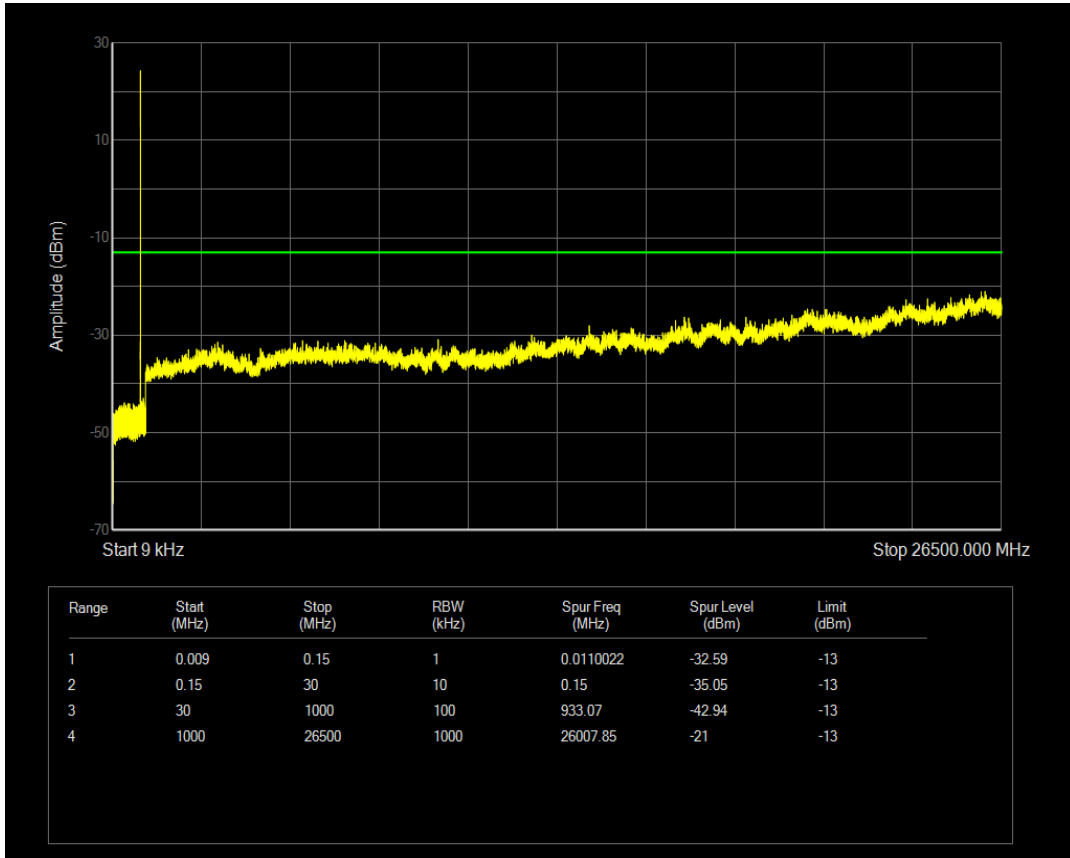

Band5 QAM16 BW=1.4MHz Channel=20525 RB Size=6 Position=#0

Band5 QPSK BW=1.4MHz Channel=20643 RB Size=6 Position=#0

Band5 QPSK BW=1.4MHz Channel=20643 RB Size=1 Position=#0

Band5 QAM16 BW=1.4MHz Channel=20643 RB Size=1 Position=#0

Band5 QAM16 BW=1.4MHz Channel=20643 RB Size=6 Position=#0

Band5 QPSK BW=3MHz Channel=20415 RB Size=1 Position=#0

Band5 QPSK BW=3MHz Channel=20415 RB Size=15 Position=#0

Band5 QAM16 BW=3MHz Channel=20415 RB Size=1 Position=#0