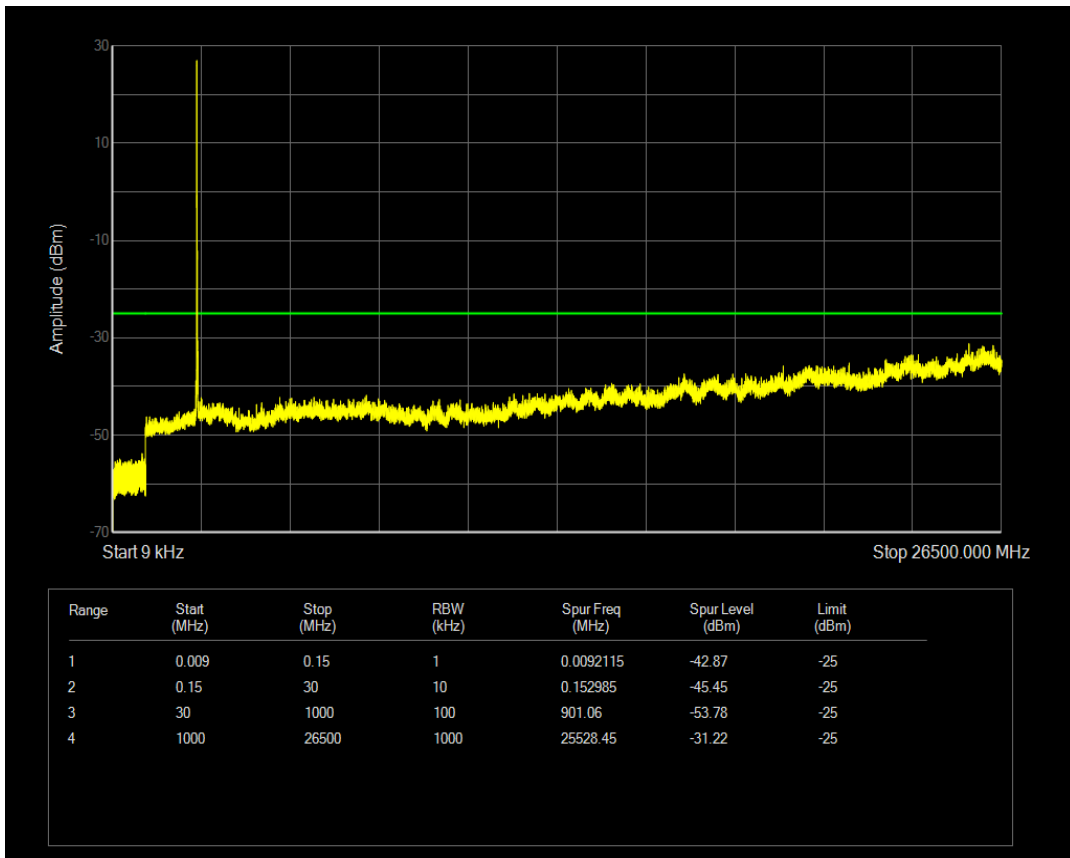

Band7 QAM16 BW=15MHz Channel=21100 RB Size=1 Position=#0

Band7 QPSK BW=15MHz Channel=21375 RB Size=1 Position=#0