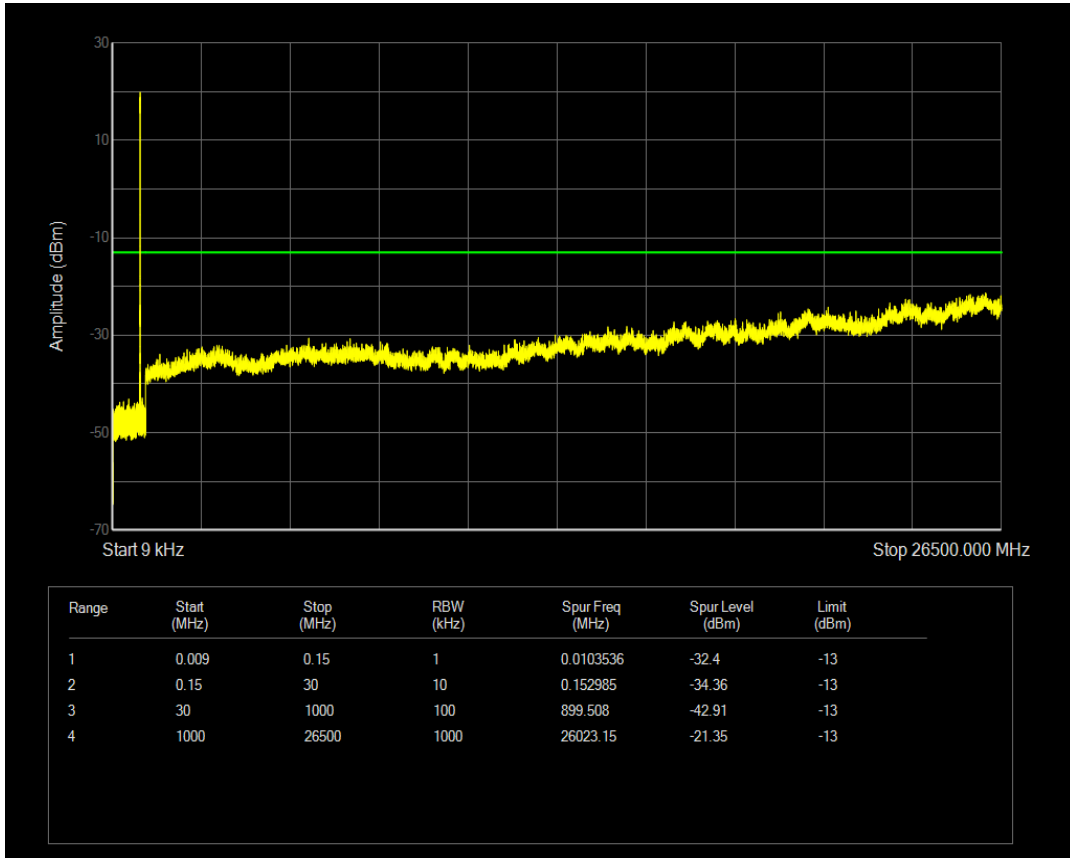

Band4 QAM16 BW=20MHz Channel=20300 RB Size=100 Position=#0

Band5 QPSK BW=1.4MHz Channel=20407 RB Size=6 Position=#0

Band5 QPSK BW=1.4MHz Channel=20407 RB Size=1 Position=#0

Band5 QAM16 BW=1.4MHz Channel=20407 RB Size=1 Position=#0

Band5 QAM16 BW=1.4MHz Channel=20407 RB Size=6 Position=#0

Band5 QPSK BW=1.4MHz Channel=20525 RB Size=1 Position=#0

Band5 QAM16 BW=1.4MHz Channel=20525 RB Size=1 Position=#0

Band5 QPSK BW=1.4MHz Channel=20525 RB Size=6 Position=#0

Band5 QAM16 BW=1.4MHz Channel=20525 RB Size=6 Position=#0

Band5 QPSK BW=1.4MHz Channel=20643 RB Size=6 Position=#0

Band5 QPSK BW=1.4MHz Channel=20643 RB Size=1 Position=#0

Band5 QAM16 BW=1.4MHz Channel=20643 RB Size=1 Position=#0