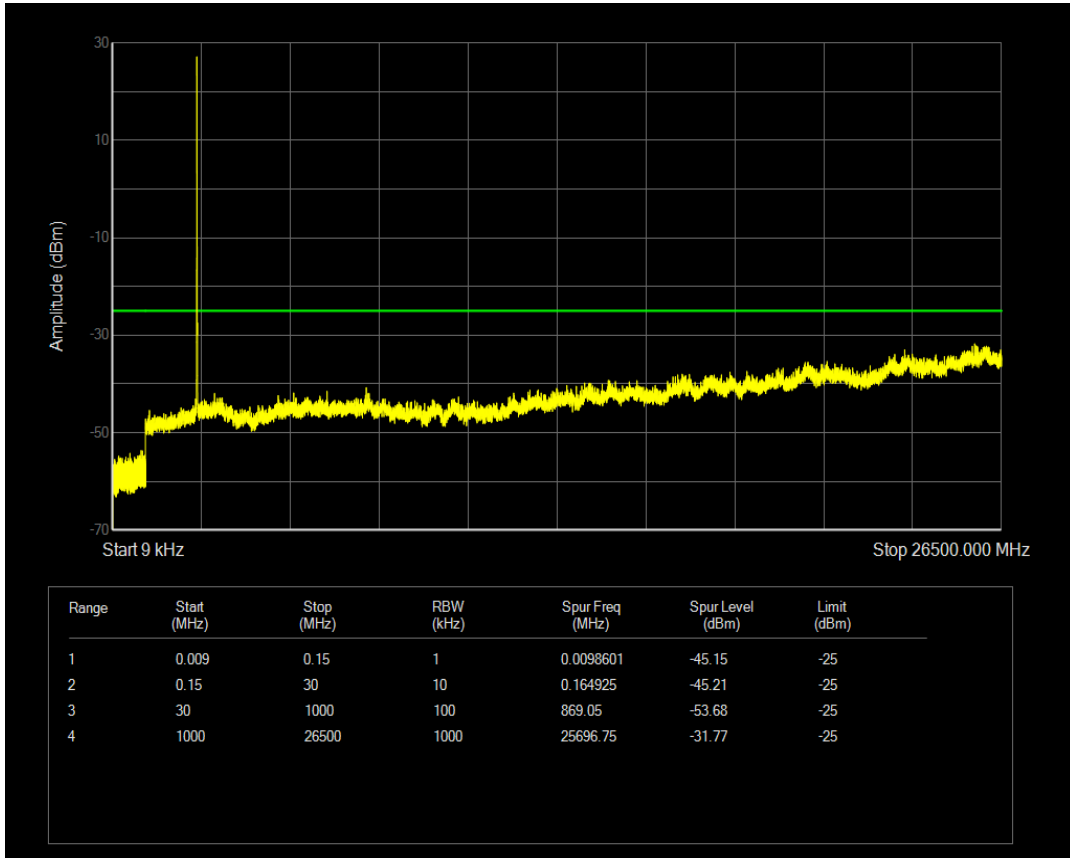

Band7 QPSK BW=10MHz Channel=20800 RB Size=1 Position=#0

Band7 QAM16 BW=5MHz Channel=21425 RB Size=25 Position=#0

Band7 QPSK BW=10MHz Channel=20800 RB Size=50 Position=#0

Band7 QAM16 BW=10MHz Channel=20800 RB Size=1 Position=#0

Band7 QAM16 BW=10MHz Channel=20800 RB Size=50 Position=#0

Band7 QPSK BW=10MHz Channel=21100 RB Size=1 Position=#0

Band7 QPSK BW=10MHz Channel=21100 RB Size=50 Position=#0

Band7 QAM16 BW=10MHz Channel=21100 RB Size=1 Position=#0

Band7 QAM16 BW=10MHz Channel=21100 RB Size=50 Position=#0

Band7 QPSK BW=10MHz Channel=21400 RB Size=1 Position=#0

Band7 QPSK BW=10MHz Channel=21400 RB Size=50 Position=#0

Band7 QAM16 BW=10MHz Channel=21400 RB Size=50 Position=#0