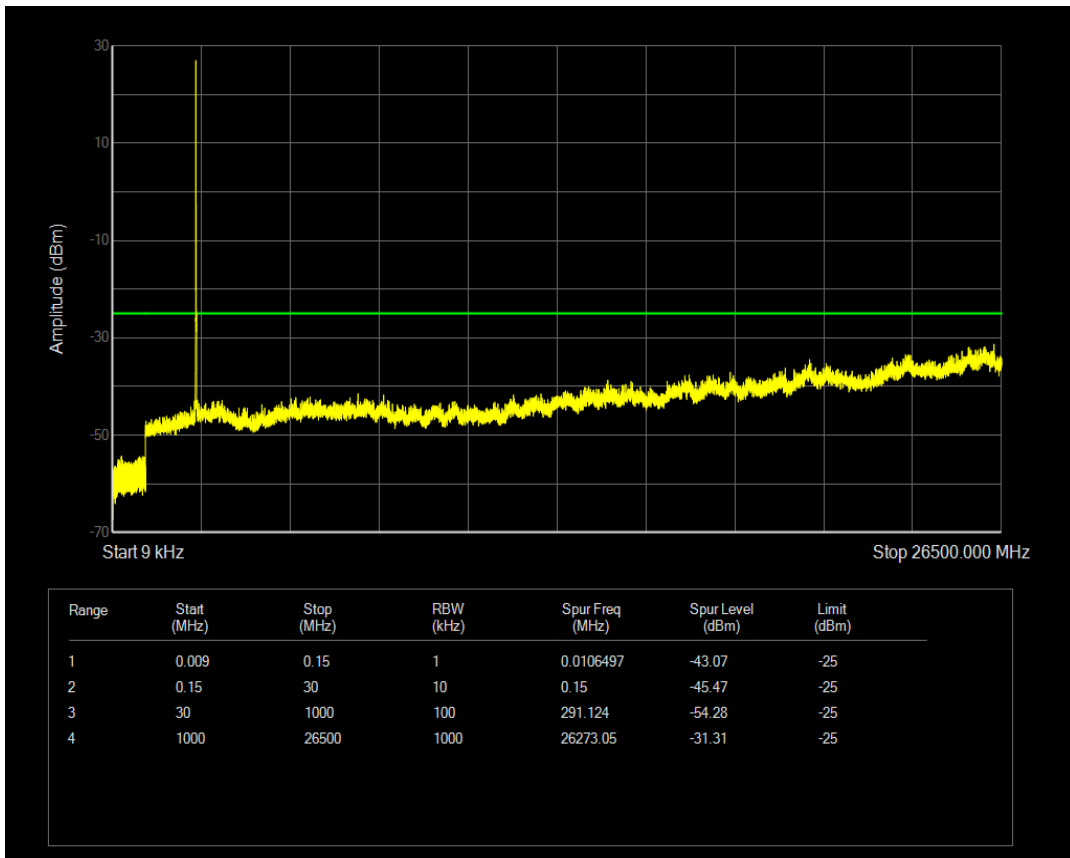

Band7 QAM16 BW=5MHz Channel=21100 RB Size=1 Position=#0

Band7 QPSK BW=5MHz Channel=21425 RB Size=1 Position=#0

Band7 QPSK BW=5MHz Channel=21425 RB Size=25 Position=#0

Band7 QAM16 BW=5MHz Channel=21425 RB Size=1 Position=#0

Band7 QPSK BW=10MHz Channel=20800 RB Size=1 Position=#0

Band7 QAM16 BW=5MHz Channel=21425 RB Size=25 Position=#0

Band7 QPSK BW=10MHz Channel=20800 RB Size=50 Position=#0

Band7 QAM16 BW=10MHz Channel=20800 RB Size=1 Position=#0