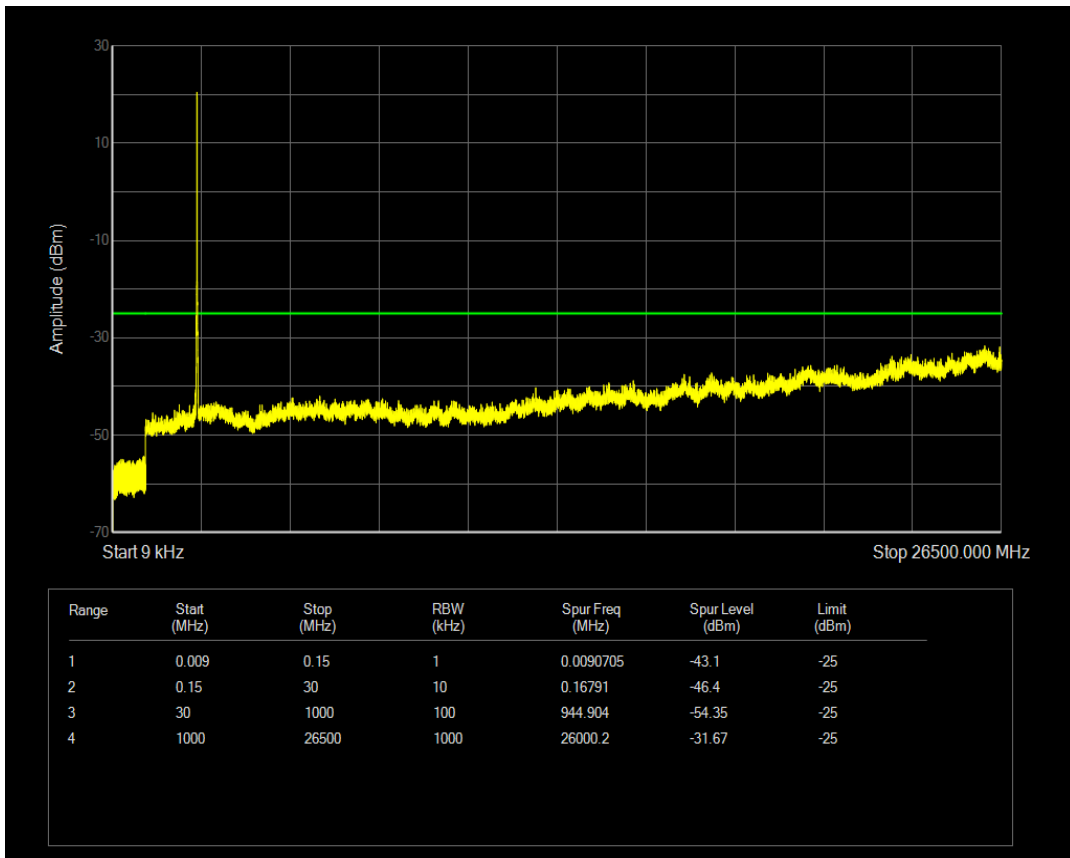

Band7 QPSK BW=10MHz Channel=20800 RB Size=1 Position=#0

Band7 QAM16 BW=5MHz Channel=21425 RB Size=25 Position=#0

Band7 QPSK BW=10MHz Channel=20800 RB Size=50 Position=#0

Band7 QAM16 BW=10MHz Channel=20800 RB Size=1 Position=#0

Band7 QAM16 BW=10MHz Channel=20800 RB Size=50 Position=#0

Band7 QPSK BW=10MHz Channel=21100 RB Size=1 Position=#0

Band7 QPSK BW=10MHz Channel=21100 RB Size=50 Position=#0

Band7 QAM16 BW=10MHz Channel=21100 RB Size=1 Position=#0