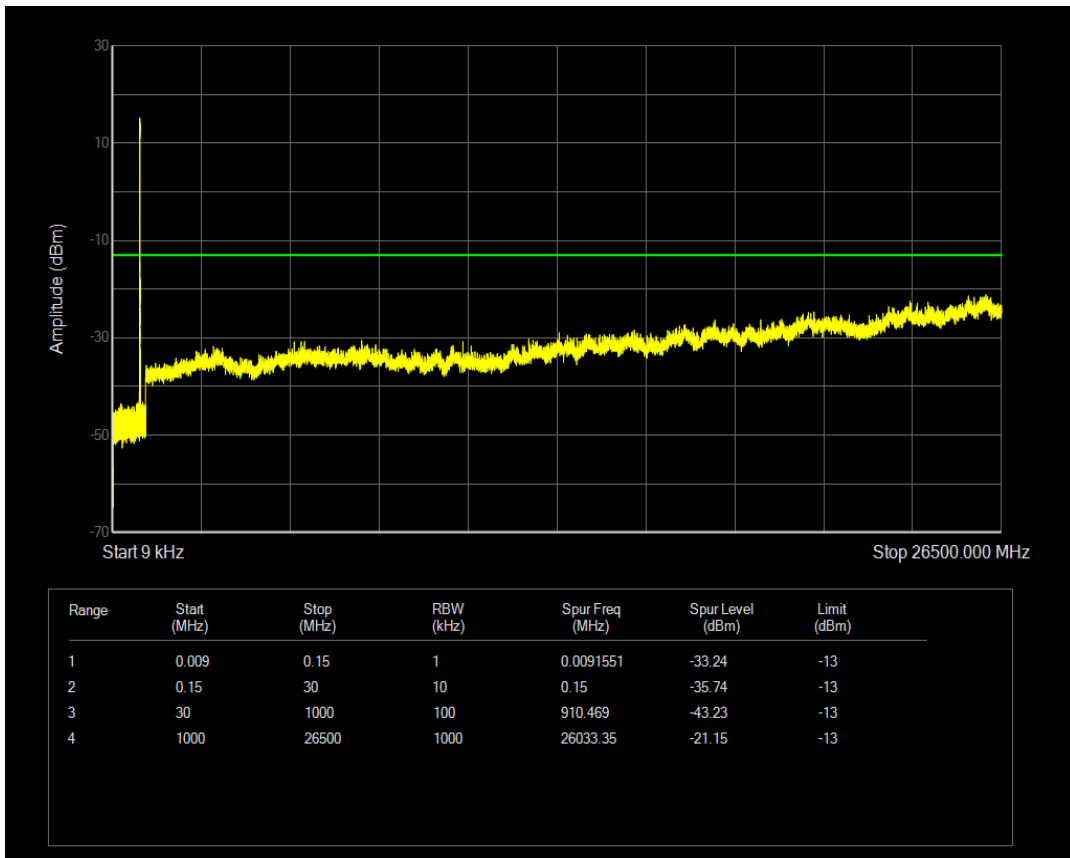

Band5 QAM16 BW=5MHz Channel=20425 RB Size=25 Position=#0

Band5 QPSK BW=5MHz Channel=20525 RB Size=25 Position=#0