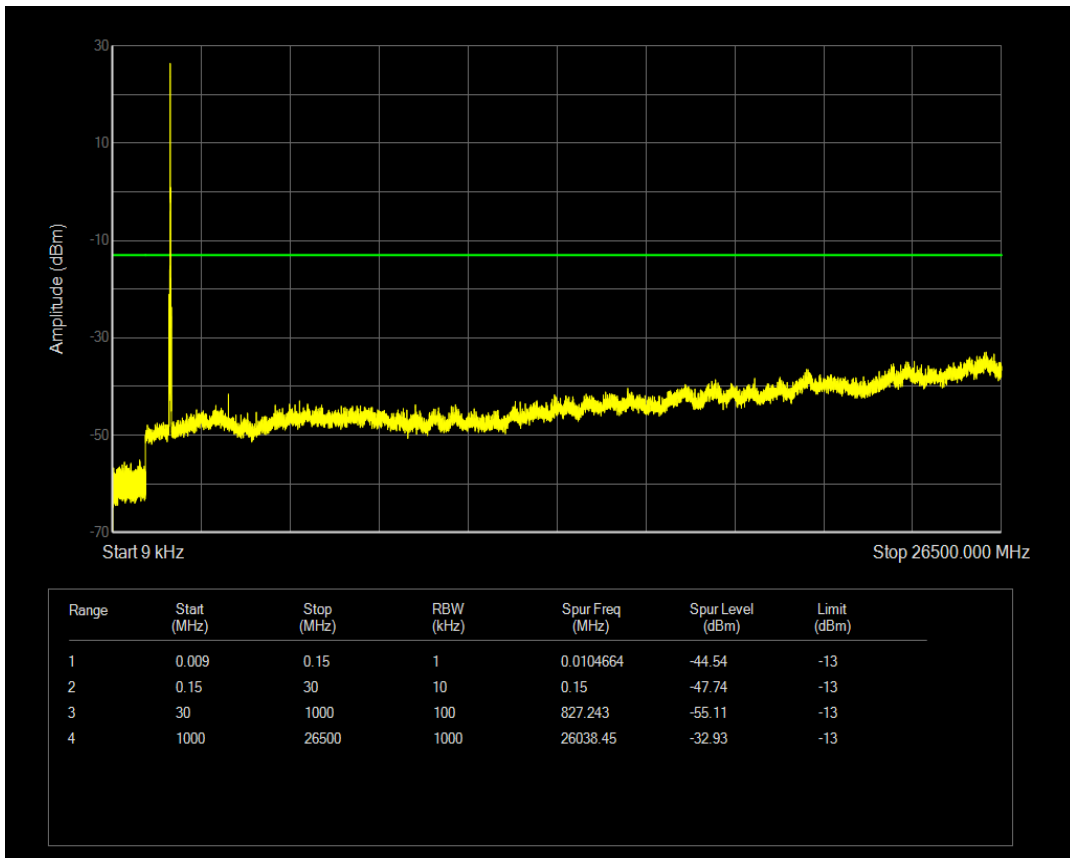

Band4 QPSK BW=20MHz Channel=20050 RB Size=1 Position=#0

Band4 QAM16 BW=15MHz Channel=20325 RB Size=75 Position=#0

Band4 QPSK BW=20MHz Channel=20050 RB Size=100 Position=#0

Band4 QAM16 BW=20MHz Channel=20050 RB Size=100 Position=#0

Band4 QAM16 BW=20MHz Channel=20050 RB Size=1 Position=#0

Band4 QPSK BW=20MHz Channel=20175 RB Size=100 Position=#0

Band4 QPSK BW=20MHz Channel=20175 RB Size=1 Position=#0

Band4 QAM16 BW=20MHz Channel=20175 RB Size=1 Position=#0

Band4 QAM16 BW=20MHz Channel=20175 RB Size=100 Position=#0

Band4 QPSK BW=20MHz Channel=20300 RB Size=1 Position=#0

Band4 QAM16 BW=20MHz Channel=20300 RB Size=1 Position=#0

Band4 QPSK BW=20MHz Channel=20300 RB Size=100 Position=#0