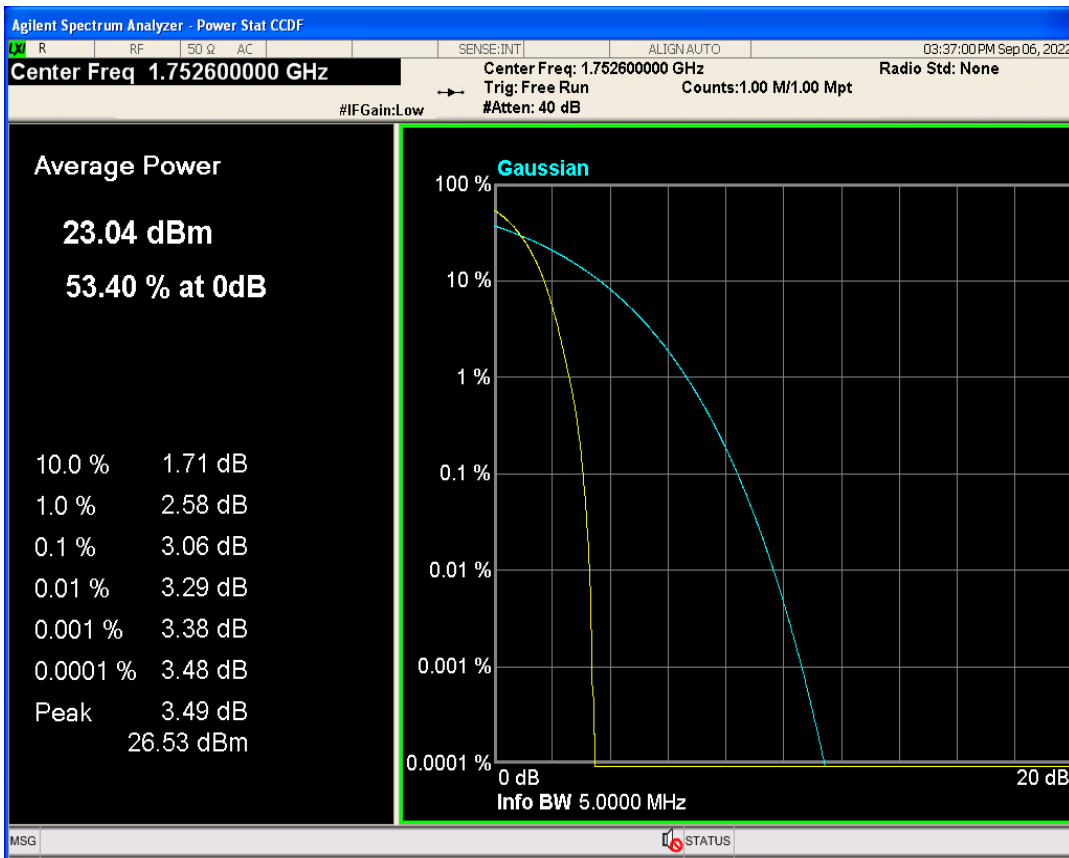

WCDMA Band2 Channel=9262

WCDMA Band2 Channel=9538

WCDMA Band2 Channel=9400

WCDMA Band4 Channel=1413

WCDMA Band4 Channel=1312

WCDMA Band5 Channel=4233

WCDMA Band5 Channel=4182

**04 Occupied bandwidth**