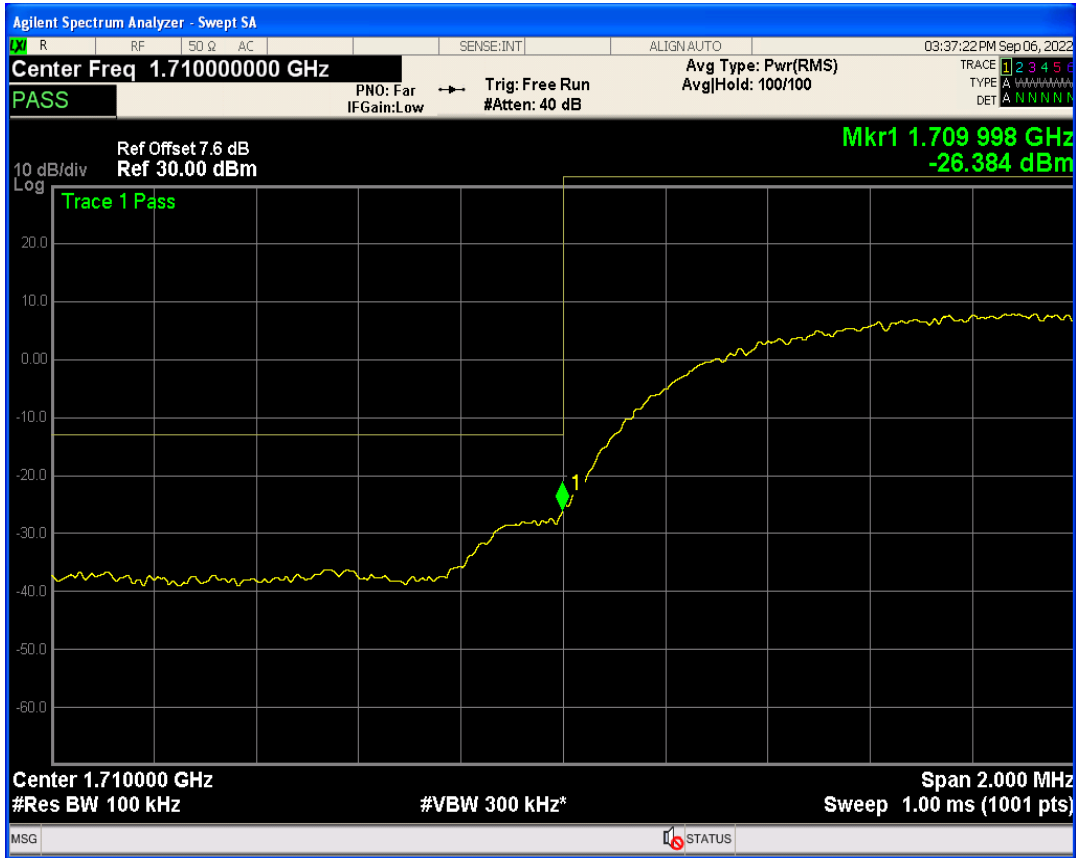

WCDMA Band5 Channel=4233

05 Band edge

Band	Channel	Frequency (MHz)	Spur Freq (MHz)	Spur Level (dBm)	Limit (dBm)	Verdict
WCDMA Band2	9262	1852.4	1850.00	-24.95	-13	PASS
WCDMA Band2	9538	1907.6	1910.00	-23.43	-13	PASS
WCDMA Band4	1312	1712.4	1710.00	-26.38	-13	PASS
WCDMA Band4	1513	1752.6	1755.00	-25.71	-13	PASS
WCDMA Band5	4132	826.4	823.99	-24.66	-13	PASS
WCDMA Band5	4233	846.6	849.00	-24.69	-13	PASS

WCDMA Band2 Channel=9262

WCDMA Band2 Channel=9538

WCDMA Band4 Channel=1312

WCDMA Band4 Channel=1513

WCDMA Band5 Channel=4132

WCDMA Band5 Channel=4233

06 Out-of-band emissions

Band	Channel	Frequency (MHz)	Spur Freq (MHz)	Spur Level (dBm)	Limit (dBm)	Verdict
WCDMA Band2	9262	1852.4	18491.27	-23.40	-13	PASS
WCDMA Band2	9400	1880	19747.88	-23.57	-13	PASS
WCDMA Band2	9538	1907.6	19880.68	-23.13	-13	PASS
WCDMA Band4	1312	1712.4	19943.58	-23.93	-13	PASS
WCDMA Band4	1413	1732.6	19976.54	-23.72	-13	PASS
WCDMA Band4	1513	1752.6	19889.17	-23.71	-13	PASS
WCDMA Band5	4132	826.4	3275.73	-29.02	-13	PASS
WCDMA Band5	4182	836.4	3166.31	-29.83	-13	PASS
WCDMA Band5	4233	846.6	3028.98	-29.04	-13	PASS