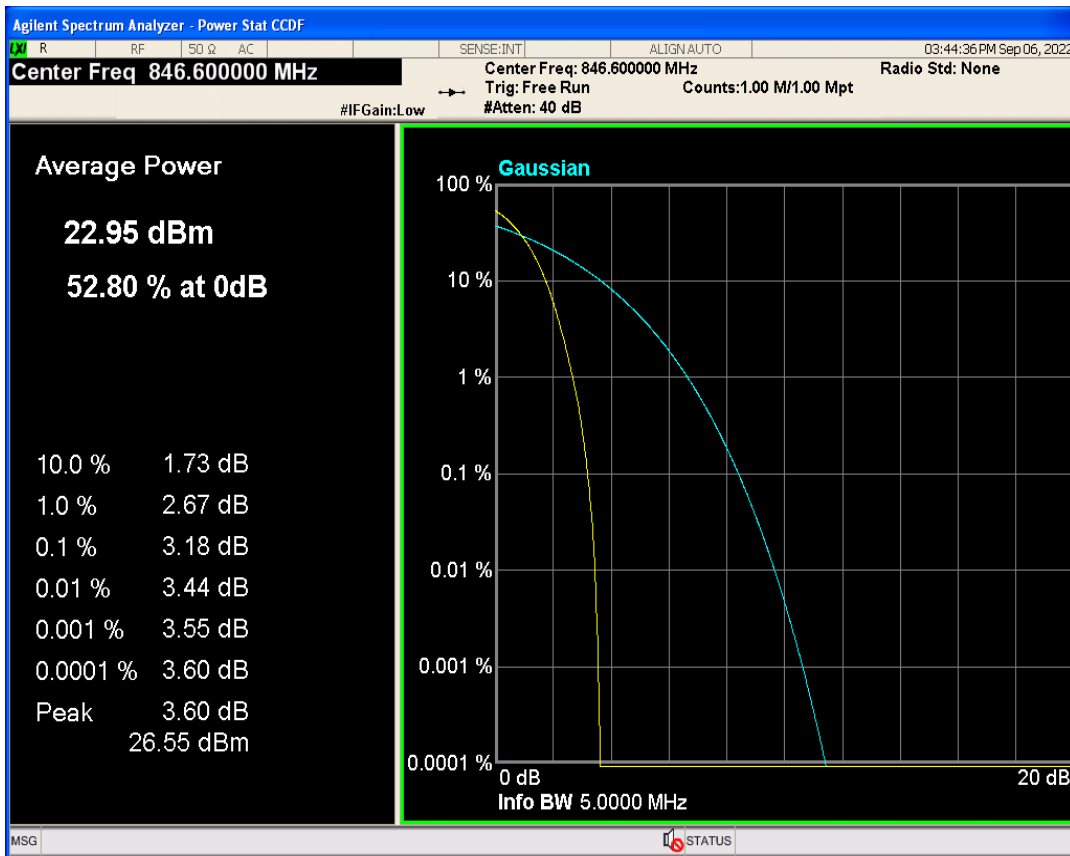

WCDMA Band2 Channel=9262

WCDMA Band2 Channel=9538

WCDMA Band2 Channel=9400

WCDMA Band4 Channel=1413

WCDMA Band4 Channel=1312

WCDMA Band5 Channel=4233

WCDMA Band5 Channel=4182

**04 Occupied bandwidth**