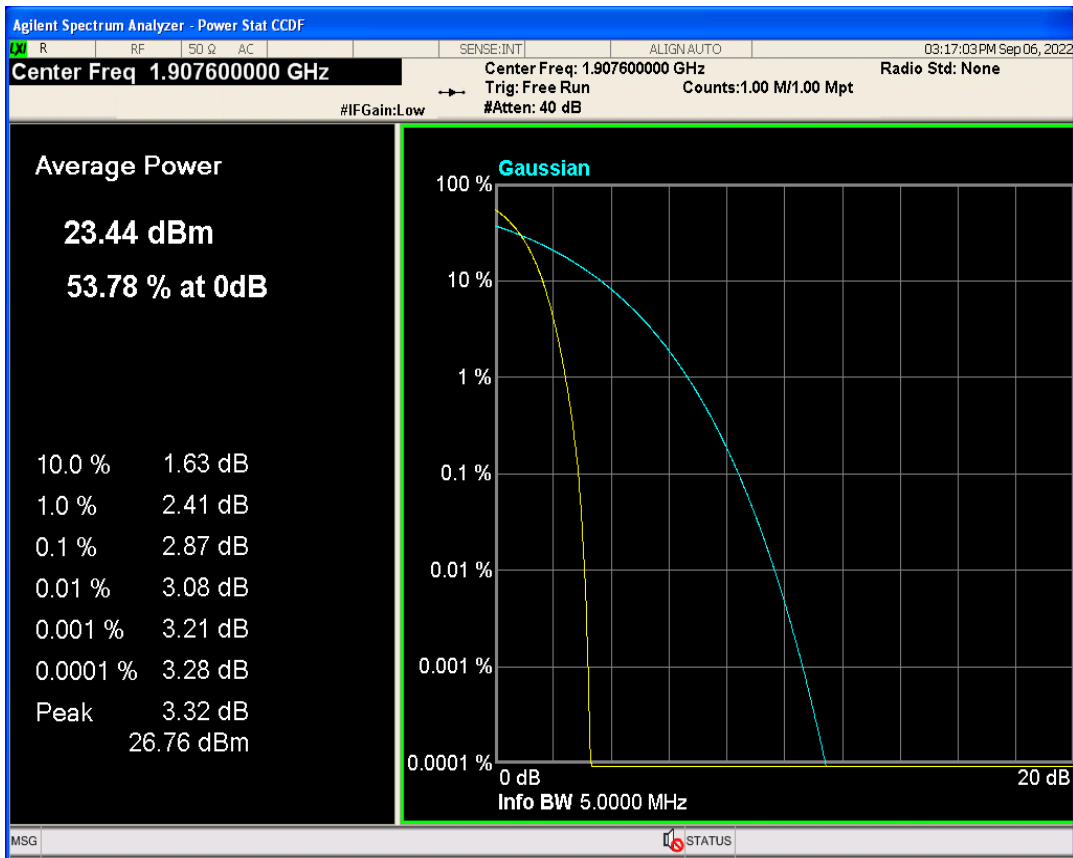

WCDMA Band2 Channel=9538