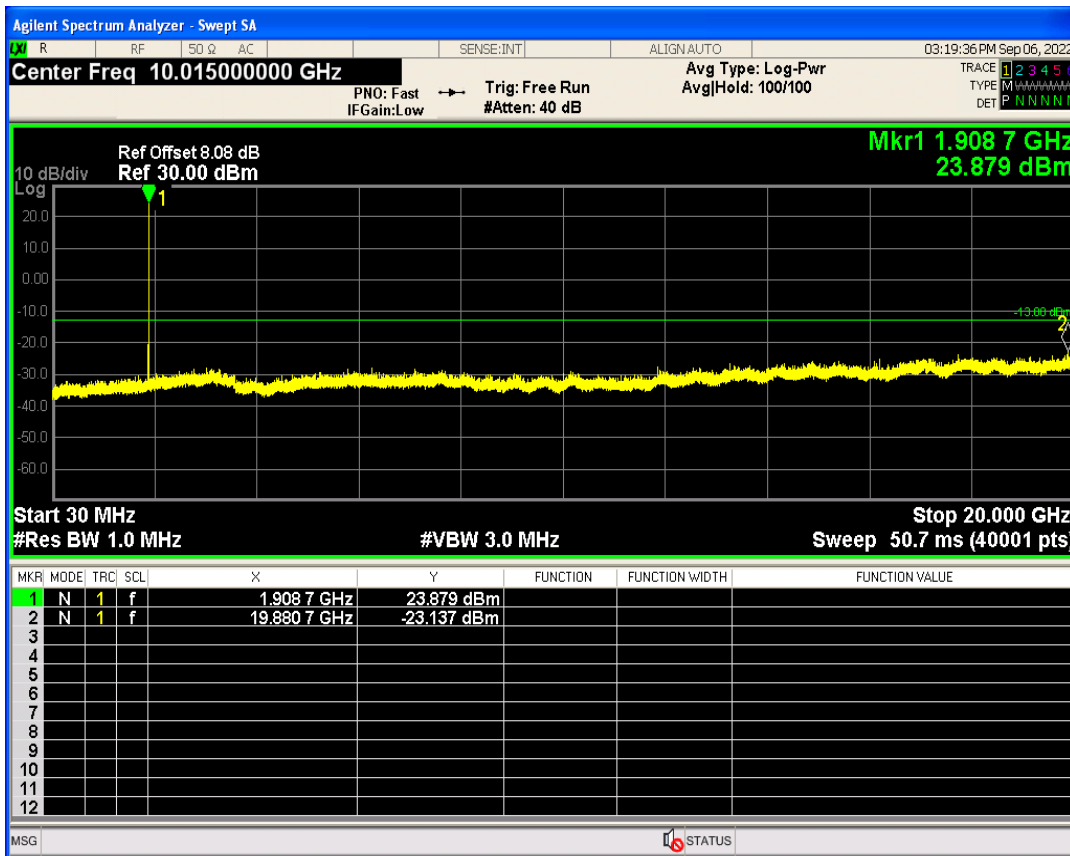

WCDMA Band2 Channel=9262

WCDMA Band2 Channel=9538

WCDMA Band4 Channel=1312

WCDMA Band4 Channel=1513

WCDMA Band5 Channel=4132

WCDMA Band5 Channel=4233

06 Out-of-band emissions

Band	Channel	Frequency (MHz)	Spur Freq (MHz)	Spur Level (dBm)	Limit (dBm)	Verdict
WCDMA Band2	9262	1852.4	18491.27	-23.40	-13	PASS
WCDMA Band2	9400	1880	19747.88	-23.57	-13	PASS
WCDMA Band2	9538	1907.6	19880.68	-23.13	-13	PASS
WCDMA Band4	1312	1712.4	19943.58	-23.93	-13	PASS
WCDMA Band4	1413	1732.6	19976.54	-23.72	-13	PASS
WCDMA Band4	1513	1752.6	19889.17	-23.71	-13	PASS
WCDMA Band5	4132	826.4	3275.73	-29.02	-13	PASS
WCDMA Band5	4182	836.4	3166.31	-29.83	-13	PASS
WCDMA Band5	4233	846.6	3028.98	-29.04	-13	PASS

WCDMA Band2 Channel=9400

WCDMA Band2 Channel=9262

WCDMA Band2 Channel=9538

WCDMA Band4 Channel=1312

WCDMA Band4 Channel=1513

WCDMA Band4 Channel=1413

WCDMA Band5 Channel=4132

WCDMA Band5 Channel=4233