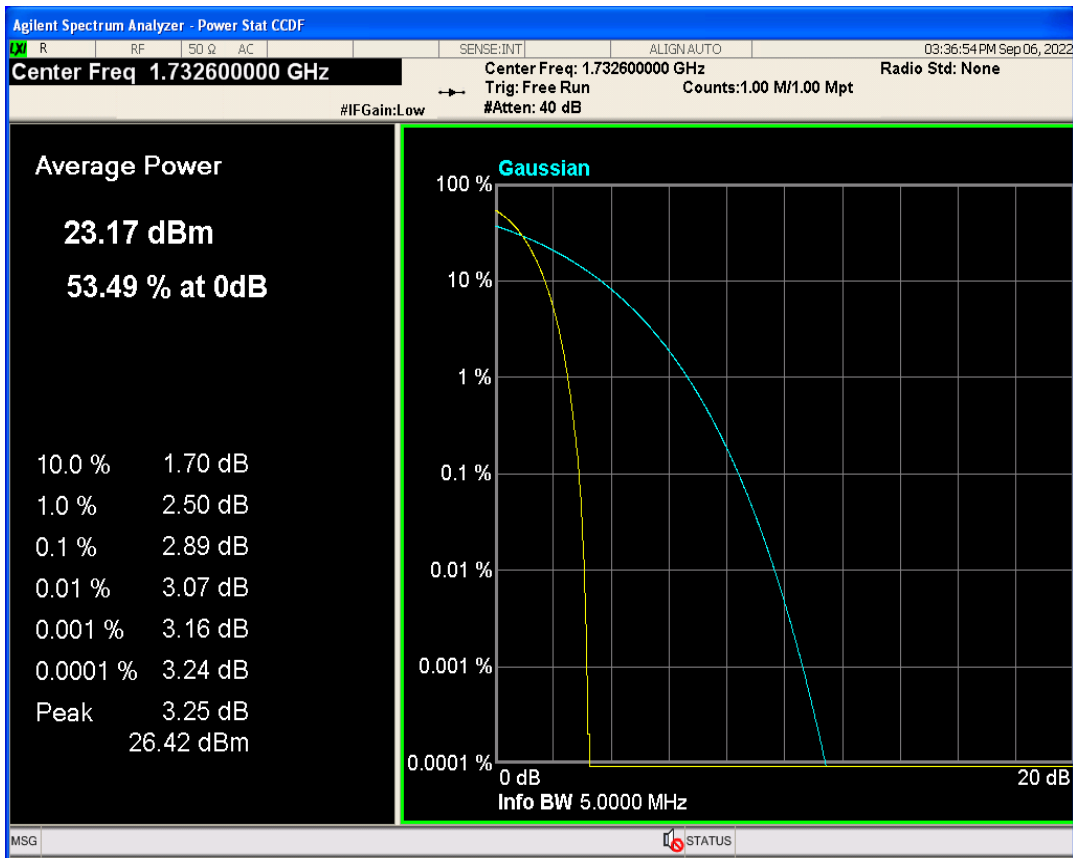

WCDMA Band2 Channel=9262

WCDMA Band2 Channel=9538

WCDMA Band2 Channel=9400

WCDMA Band4 Channel=1413

WCDMA Band4 Channel=1312

WCDMA Band5 Channel=4233

WCDMA Band5 Channel=4182

**04 Occupied bandwidth**