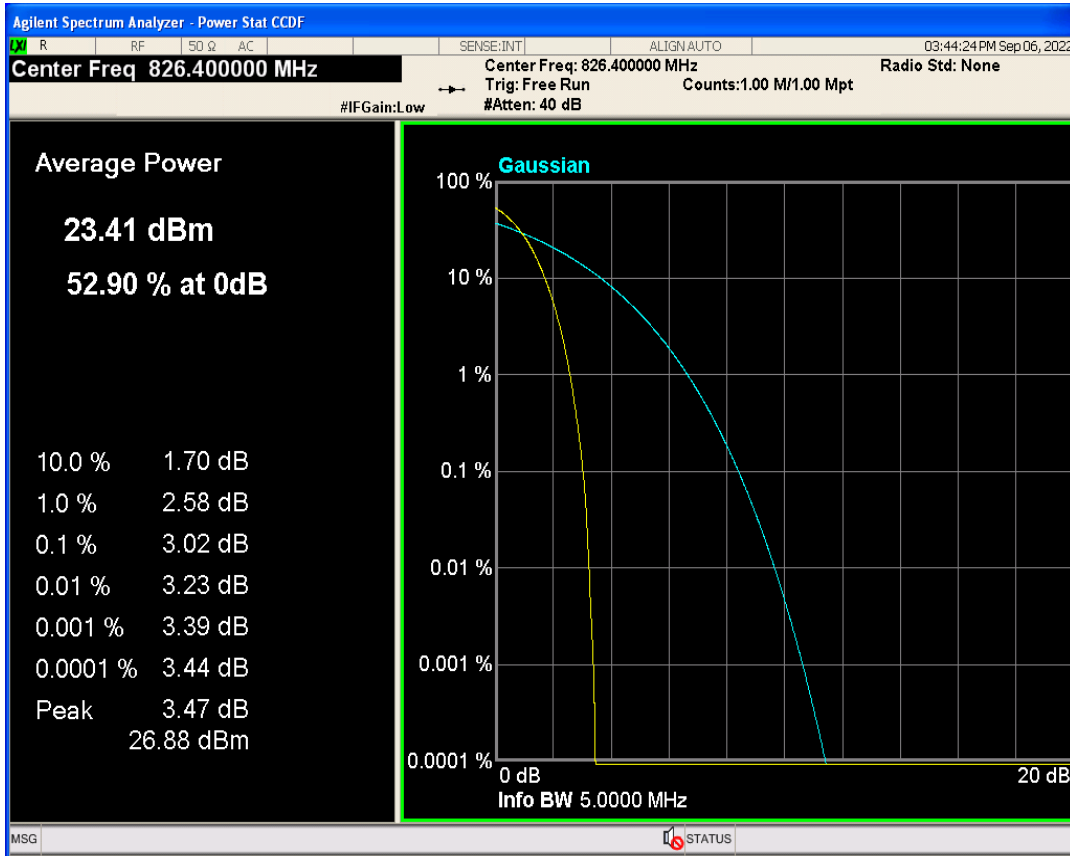

WCDMA Band2 Channel=9262

WCDMA Band2 Channel=9538

WCDMA Band2 Channel=9400

WCDMA Band4 Channel=1413

WCDMA Band4 Channel=1312

WCDMA Band5 Channel=4233

WCDMA Band5 Channel=4182

**04 Occupied bandwidth**