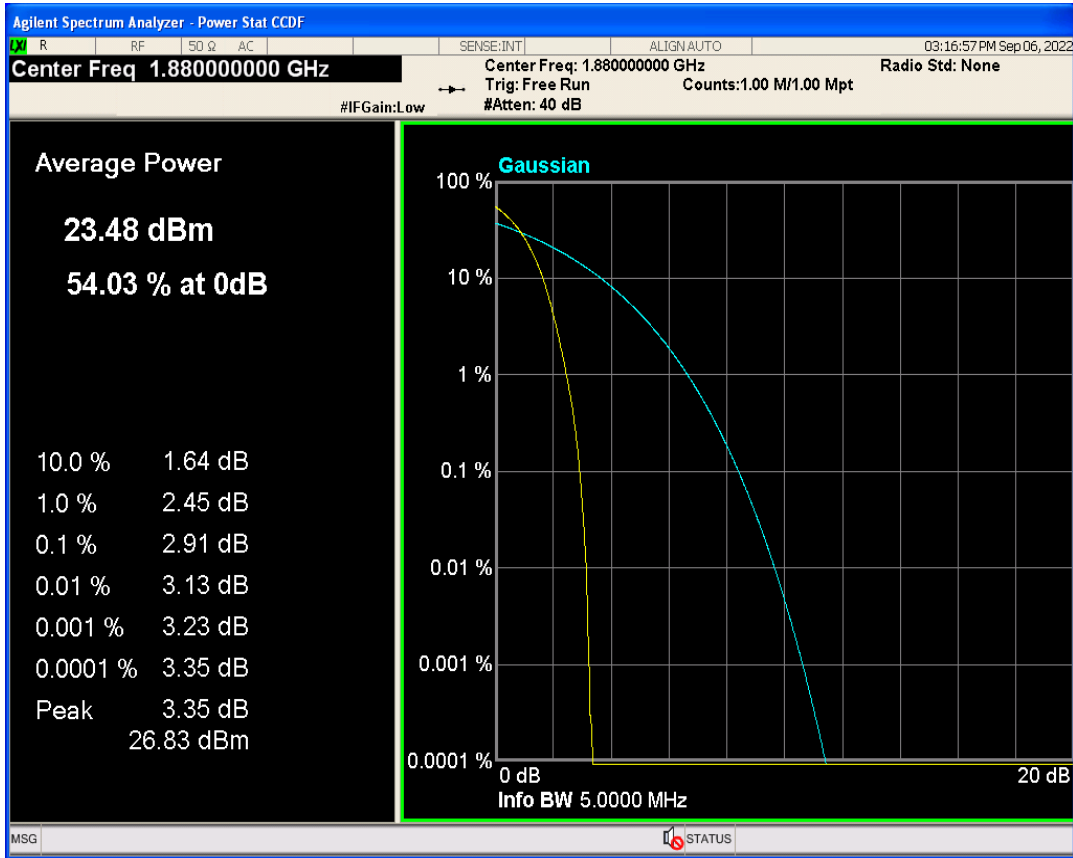

WCDMA Band2 Channel=9400