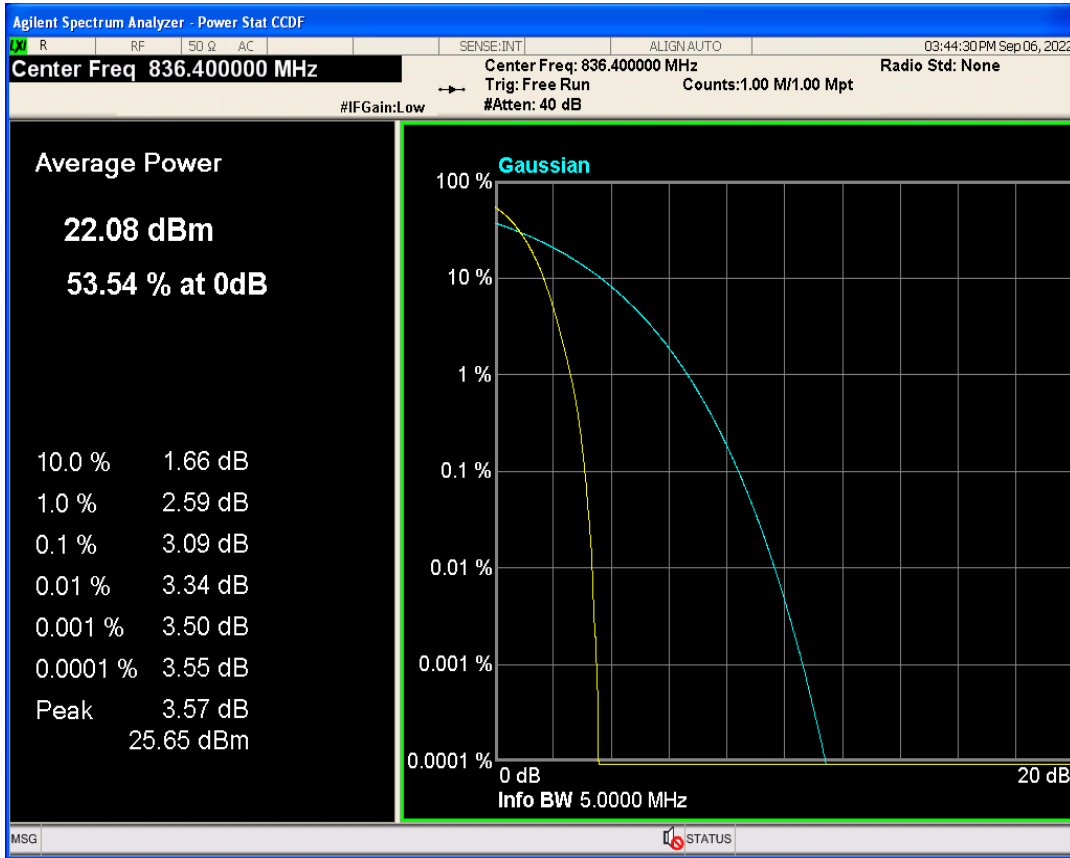

WCDMA Band2 Channel=9262

WCDMA Band2 Channel=9538

WCDMA Band2 Channel=9400

WCDMA Band4 Channel=1413

WCDMA Band4 Channel=1312

WCDMA Band5 Channel=4233

WCDMA Band5 Channel=4182

**04 Occupied bandwidth**