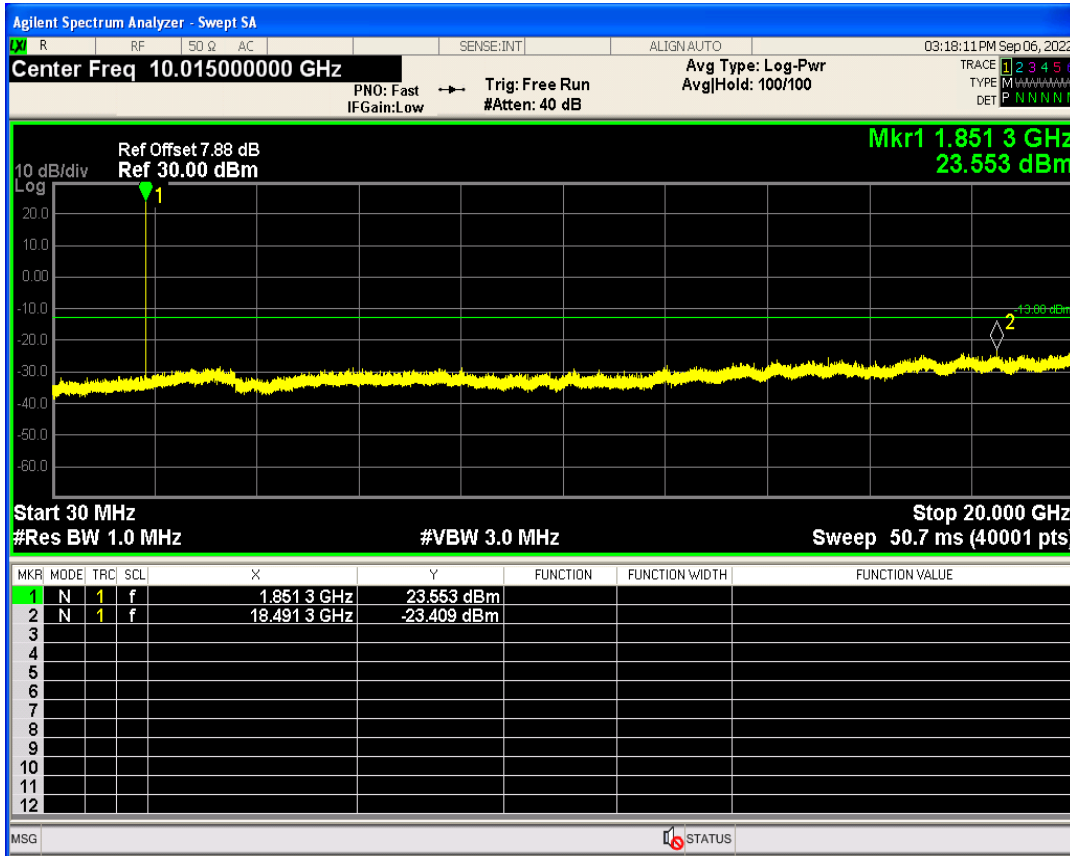

WCDMA Band2 Channel=9262

WCDMA Band2 Channel=9538

WCDMA Band4 Channel=1312

WCDMA Band4 Channel=1513

WCDMA Band5 Channel=4132

WCDMA Band5 Channel=4233

06 Out-of-band emissions

Band	Channel	Frequency (MHz)	Spur Freq (MHz)	Spur Level (dBm)	Limit (dBm)	Verdict
WCDMA Band2	9262	1852.4	18491.27	-23.40	-13	PASS
WCDMA Band2	9400	1880	19747.88	-23.57	-13	PASS
WCDMA Band2	9538	1907.6	19880.68	-23.13	-13	PASS
WCDMA Band4	1312	1712.4	19943.58	-23.93	-13	PASS
WCDMA Band4	1413	1732.6	19976.54	-23.72	-13	PASS
WCDMA Band4	1513	1752.6	19889.17	-23.71	-13	PASS
WCDMA Band5	4132	826.4	3275.73	-29.02	-13	PASS
WCDMA Band5	4182	836.4	3166.31	-29.83	-13	PASS
WCDMA Band5	4233	846.6	3028.98	-29.04	-13	PASS

WCDMA Band2 Channel=9400

WCDMA Band2 Channel=9262

WCDMA Band2 Channel=9538

WCDMA Band4 Channel=1312

WCDMA Band4 Channel=1513

WCDMA Band4 Channel=1413

WCDMA Band5 Channel=4132

WCDMA Band5 Channel=4233