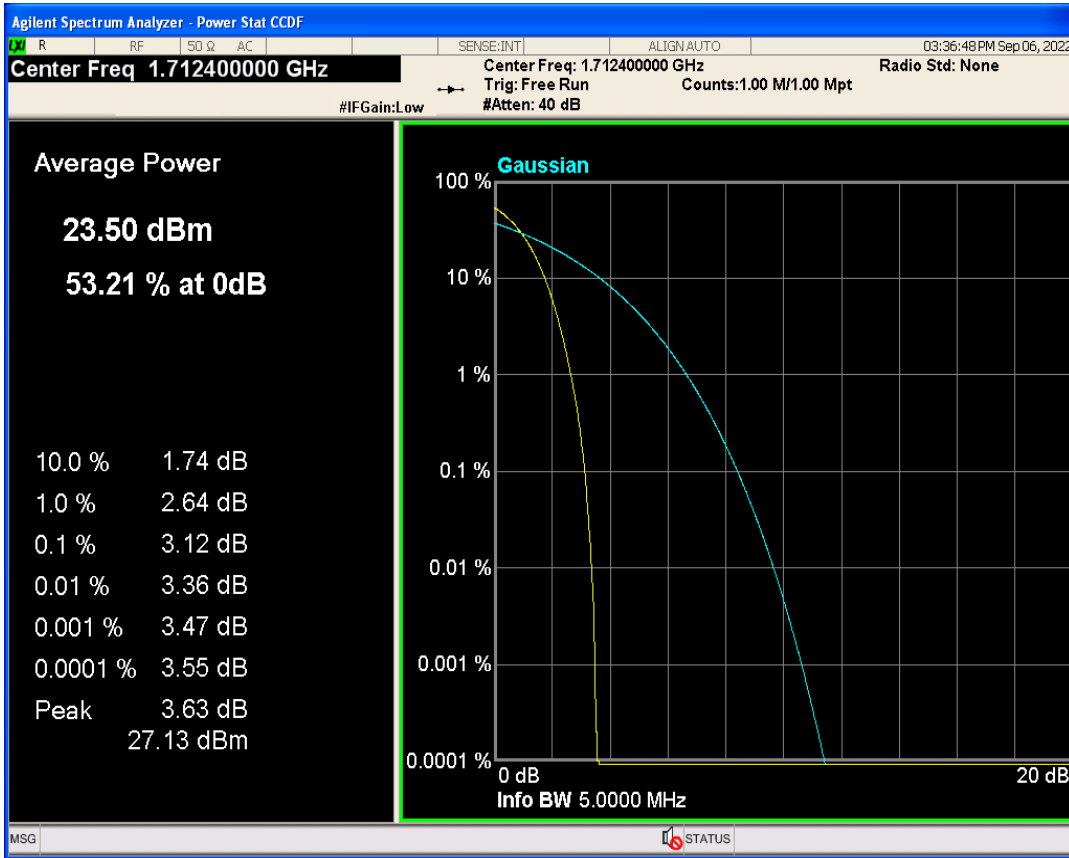

WCDMA Band2 Channel=9262

WCDMA Band2 Channel=9538

WCDMA Band2 Channel=9400

WCDMA Band4 Channel=1413

WCDMA Band4 Channel=1312

WCDMA Band5 Channel=4233

WCDMA Band5 Channel=4182

**04 Occupied bandwidth**