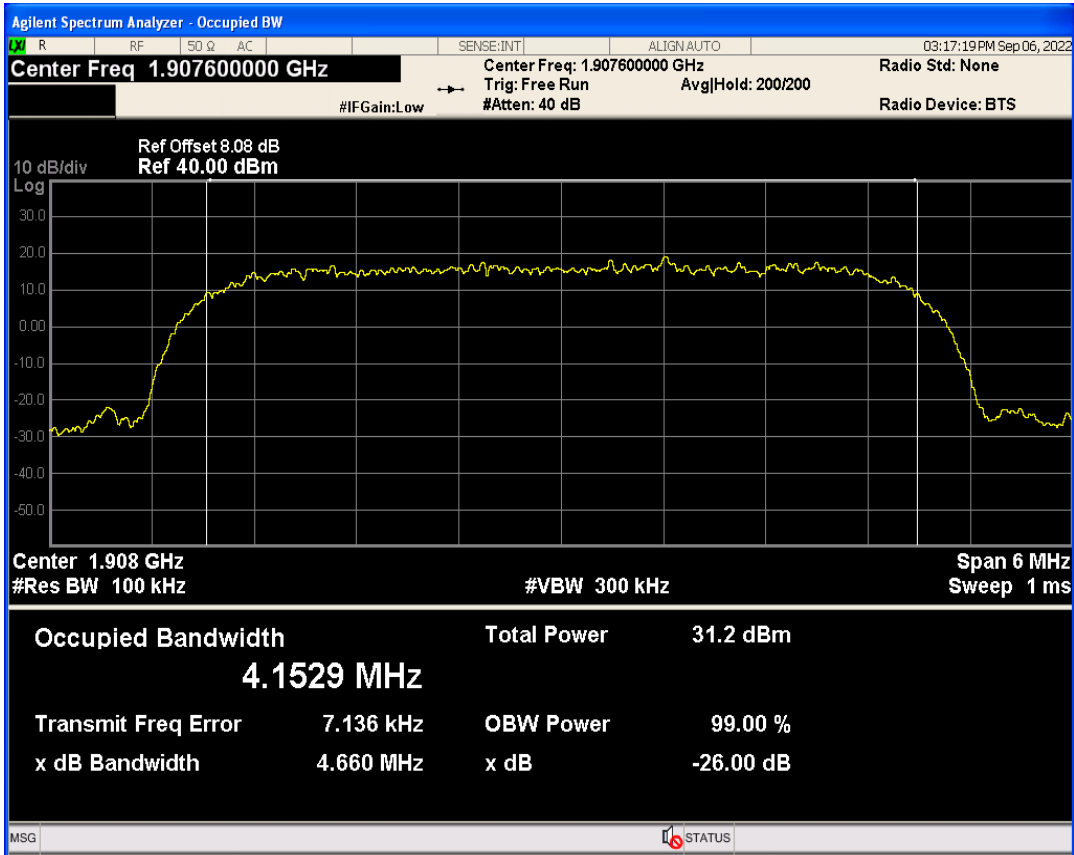

WCDMA Band2 Channel=9538