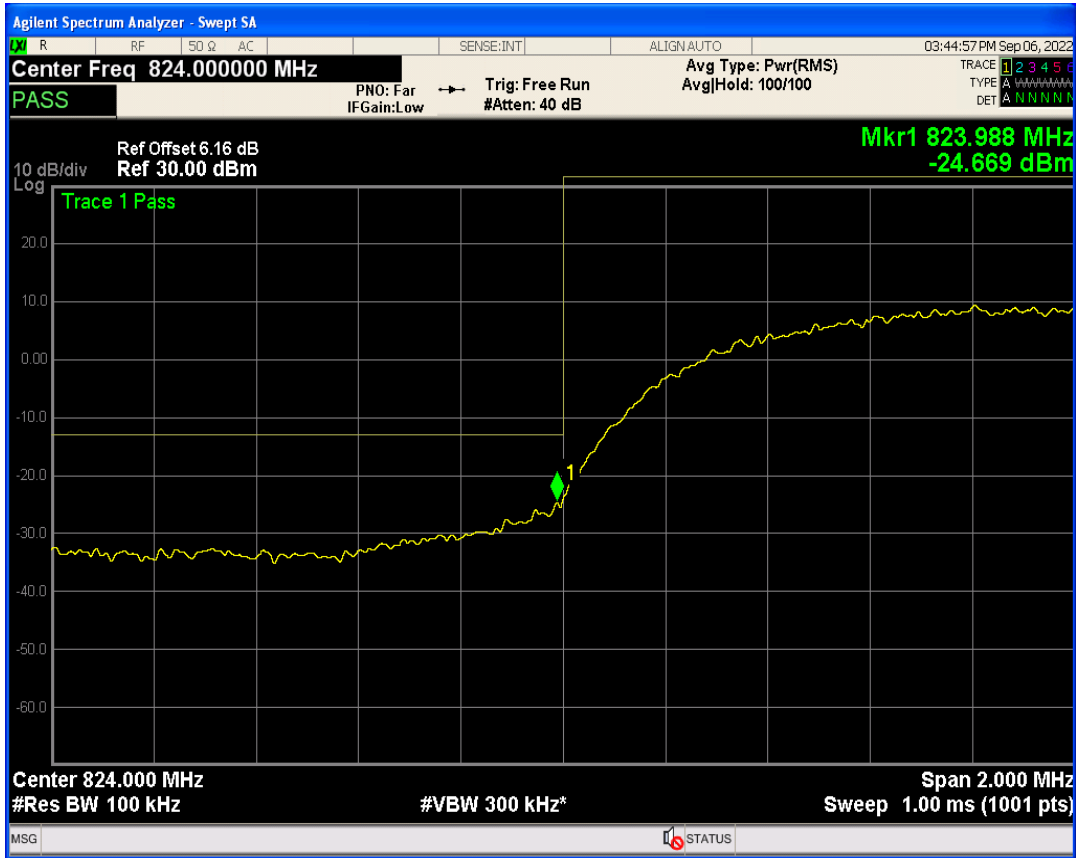

WCDMA Band2 Channel=9262

WCDMA Band2 Channel=9538

WCDMA Band4 Channel=1312

WCDMA Band4 Channel=1513

WCDMA Band5 Channel=4132

WCDMA Band5 Channel=4233

06 Out-of-band emissions

Band	Channel	Frequency (MHz)	Spur Freq (MHz)	Spur Level (dBm)	Limit (dBm)	Verdict
WCDMA Band2	9262	1852.4	18491.27	-23.40	-13	PASS
WCDMA Band2	9400	1880	19747.88	-23.57	-13	PASS
WCDMA Band2	9538	1907.6	19880.68	-23.13	-13	PASS
WCDMA Band4	1312	1712.4	19943.58	-23.93	-13	PASS
WCDMA Band4	1413	1732.6	19976.54	-23.72	-13	PASS
WCDMA Band4	1513	1752.6	19889.17	-23.71	-13	PASS
WCDMA Band5	4132	826.4	3275.73	-29.02	-13	PASS
WCDMA Band5	4182	836.4	3166.31	-29.83	-13	PASS
WCDMA Band5	4233	846.6	3028.98	-29.04	-13	PASS

WCDMA Band2 Channel=9400

WCDMA Band2 Channel=9262

WCDMA Band2 Channel=9538

WCDMA Band4 Channel=1312

WCDMA Band4 Channel=1513

WCDMA Band4 Channel=1413

WCDMA Band5 Channel=4132

WCDMA Band5 Channel=4233