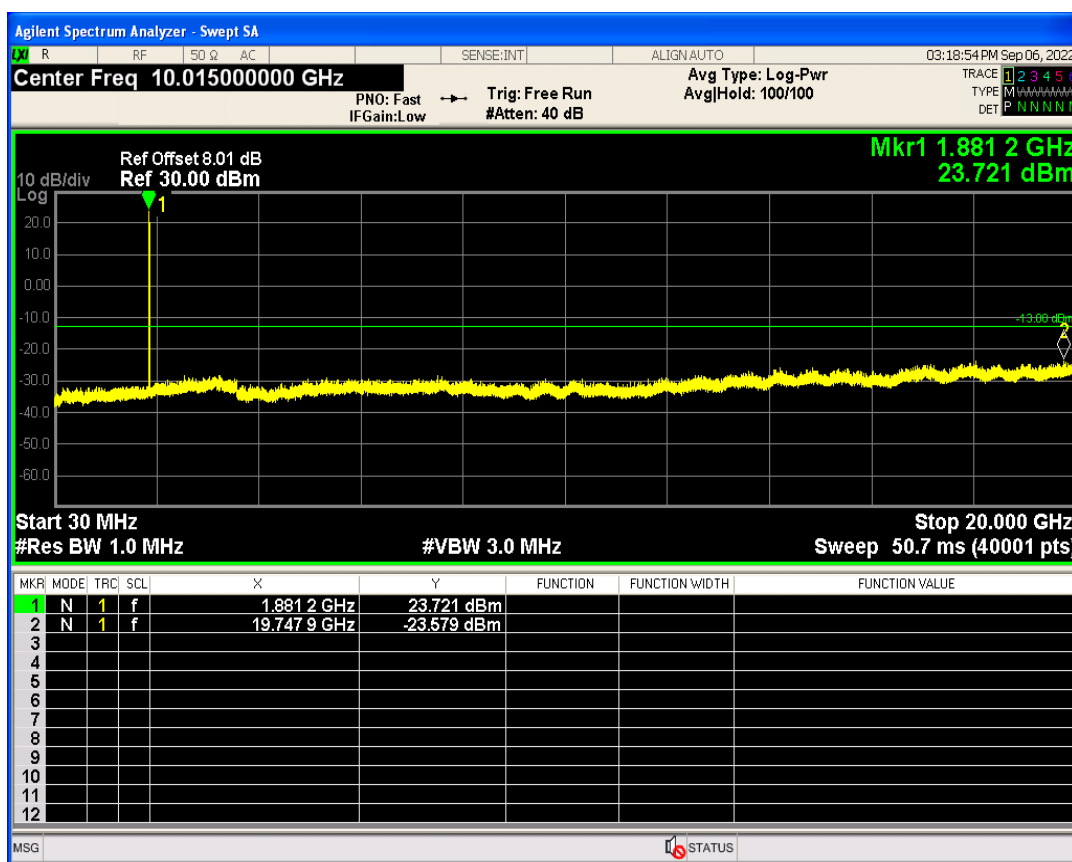

WCDMA Band2 Channel=9262

WCDMA Band2 Channel=9538

WCDMA Band4 Channel=1312

WCDMA Band4 Channel=1513

WCDMA Band5 Channel=4132

WCDMA Band5 Channel=4233

06 Out-of-band emissions

Band	Channel	Frequency (MHz)	Spur Freq (MHz)	Spur Level (dBm)	Limit (dBm)	Verdict
WCDMA Band2	9262	1852.4	18491.27	-23.40	-13	PASS
WCDMA Band2	9400	1880	19747.88	-23.57	-13	PASS
WCDMA Band2	9538	1907.6	19880.68	-23.13	-13	PASS
WCDMA Band4	1312	1712.4	19943.58	-23.93	-13	PASS
WCDMA Band4	1413	1732.6	19976.54	-23.72	-13	PASS
WCDMA Band4	1513	1752.6	19889.17	-23.71	-13	PASS
WCDMA Band5	4132	826.4	3275.73	-29.02	-13	PASS
WCDMA Band5	4182	836.4	3166.31	-29.83	-13	PASS
WCDMA Band5	4233	846.6	3028.98	-29.04	-13	PASS

WCDMA Band2 Channel=9400

WCDMA Band2 Channel=9262

WCDMA Band2 Channel=9538

WCDMA Band4 Channel=1312

WCDMA Band4 Channel=1513

WCDMA Band4 Channel=1413

WCDMA Band5 Channel=4132

WCDMA Band5 Channel=4233