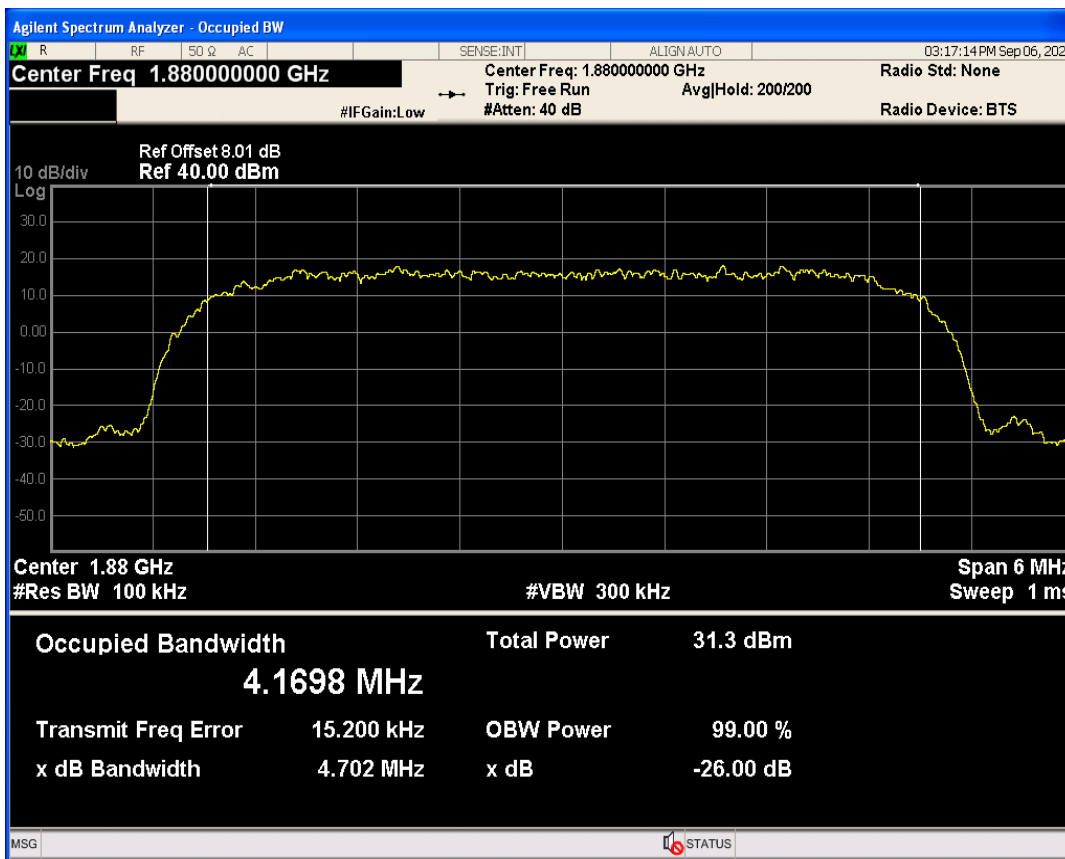

WCDMA Band2 Channel=9400