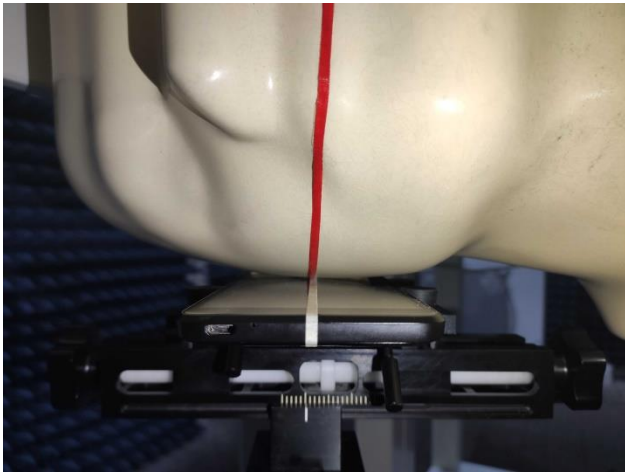

EUT Photos (Model: X57A)

EUT Antenna Locations

SAR Test Setup Photos

Head

Right Cheek

Right Tilted

Left Cheek

Left Tilted

Body

Front side (10mm)

Back side(10mm)

Top side(10mm)

Bottom side(10mm)

Left side(10mm)

Right side(10mm)