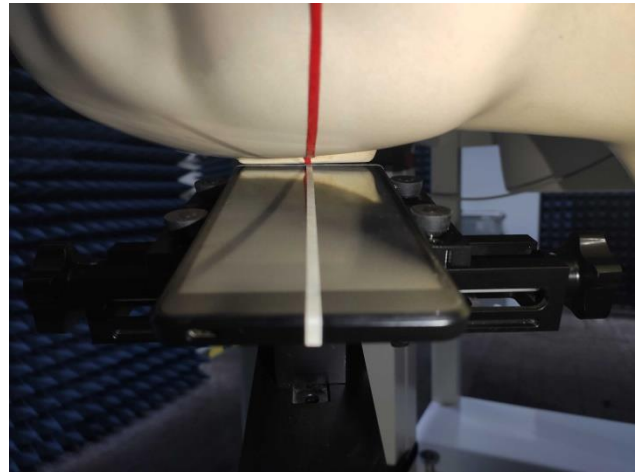

EUT Photos (Model: X57A)

EUT Antenna Locations

SAR Test Setup Photos

Head

Right Cheek

Right Tilted

Left Cheek

Left Tilted

Body

Front side (10mm)

Back side(10mm)

Top side(10mm)

Bottom side(10mm)

Left side(10mm)

Right side(10mm)