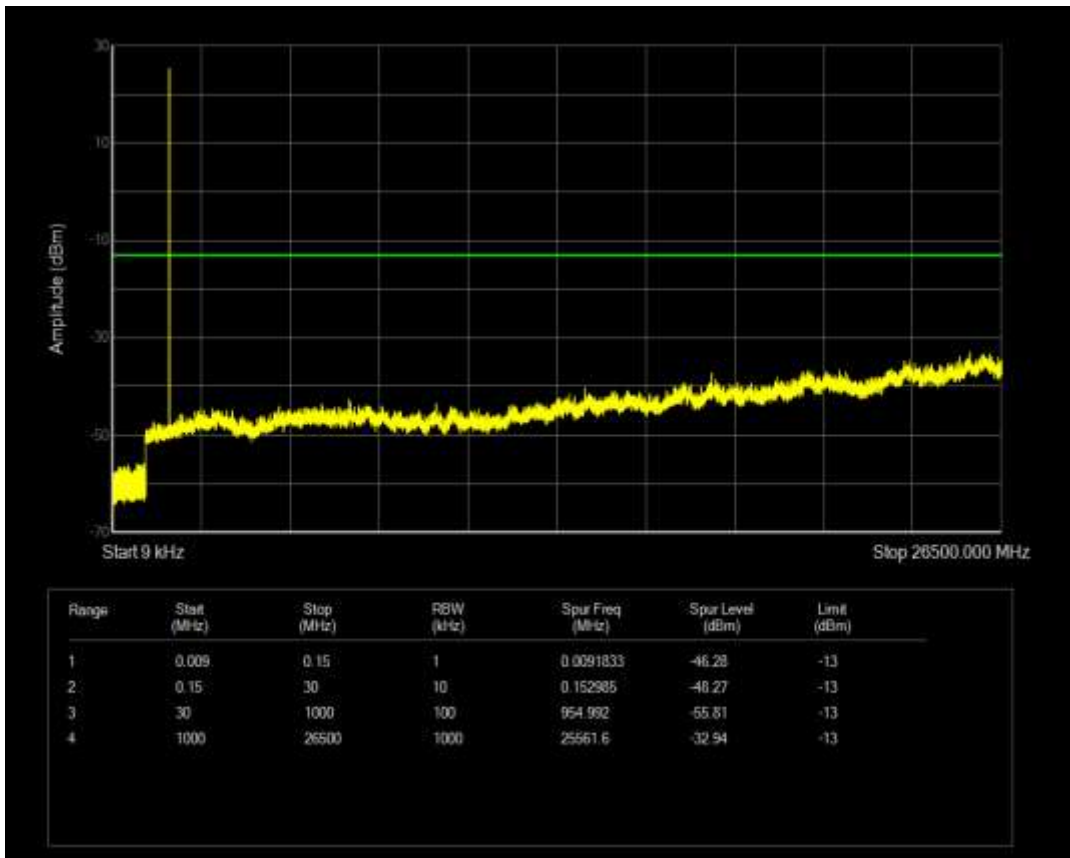

Band66 QPSK BW=1.4MHz Channel=131979 RB Size=6 Position=#0

Band66 QAM16 BW=5MHz Channel=132322 RB Size=25 Position=#0