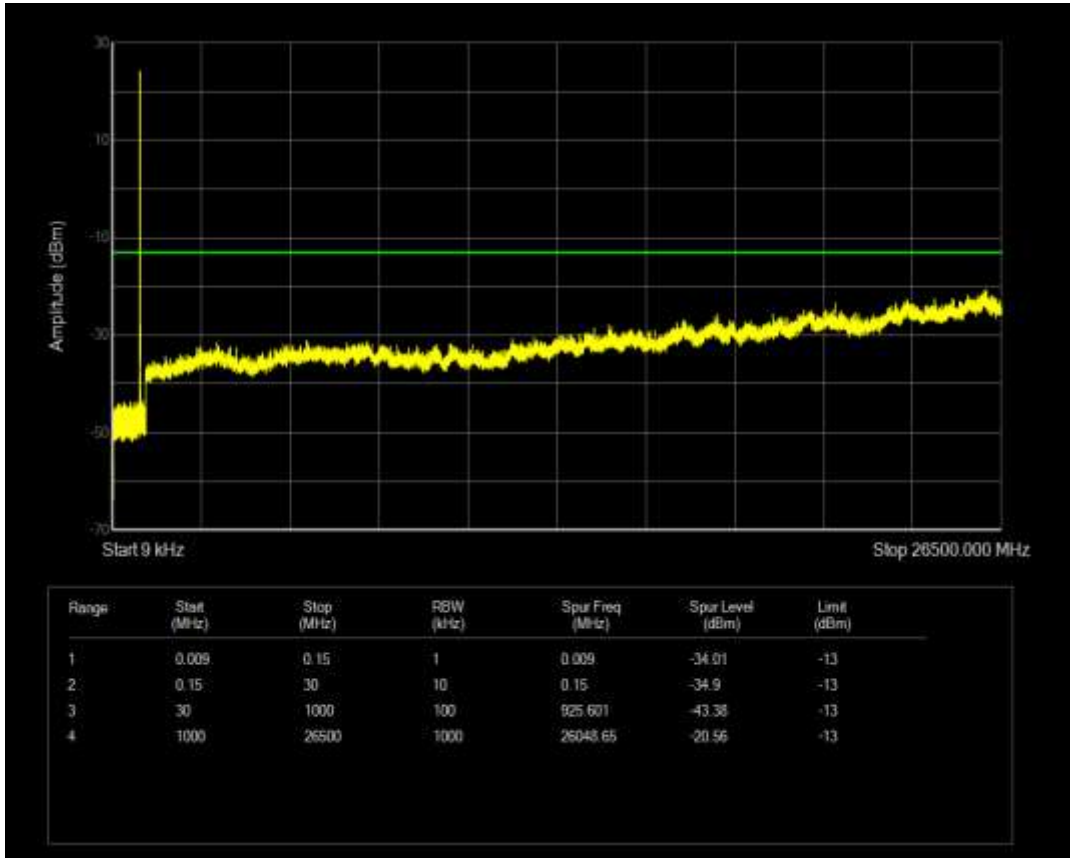

Band5 QAM16 BW=1.4MHz Channel=20643 RB Size=1 Position=#0

Band5 QAM16 BW=1.4MHz Channel=20525 RB Size=6 Position=#0

Band5 QAM16 BW=3MHz Channel=20415 RB Size=15 Position=#0

Band5 QAM16 BW=3MHz Channel=20525 RB Size=1 Position=#0

Band5 QAM16 BW=3MHz Channel=20415 RB Size=1 Position=#0

Band5 QAM16 BW=10MHz Channel=20600 RB Size=1 Position=#0

Band5 QAM16 BW=10MHz Channel=20600 RB Size=50 Position=#0

Band5 QAM16 BW=5MHz Channel=20525 RB Size=25 Position=#0