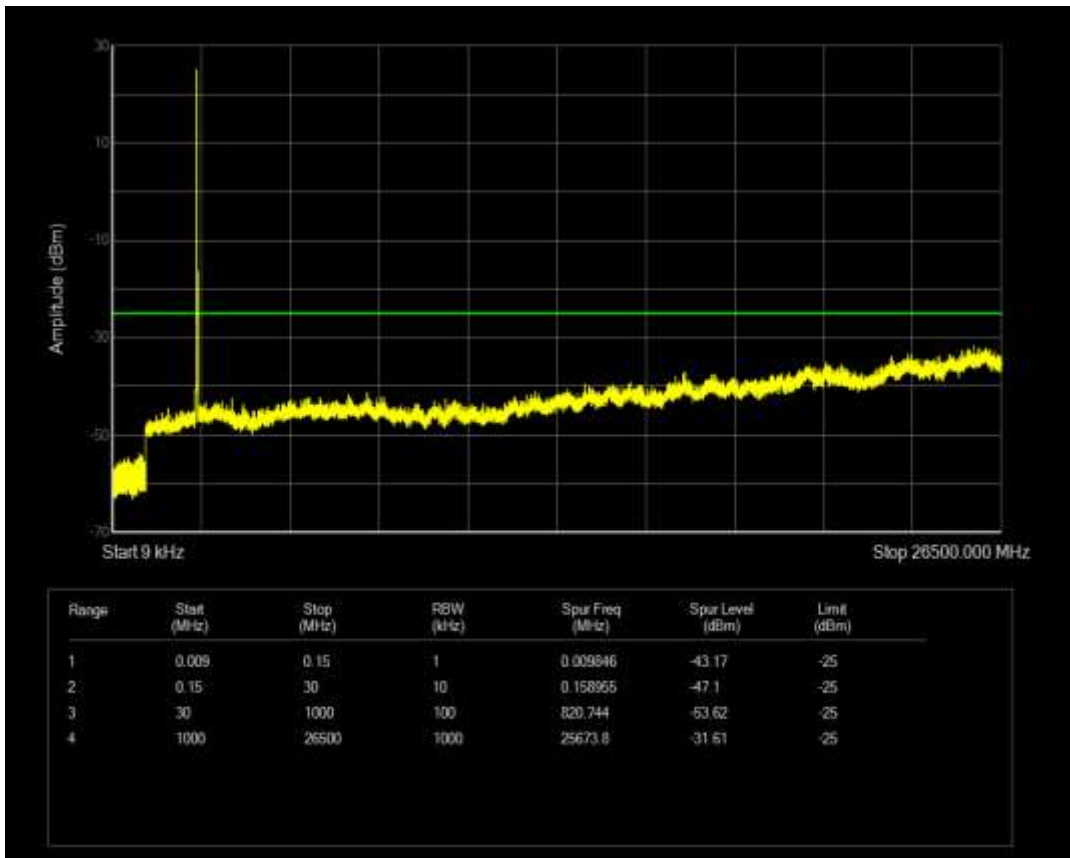

Band7 QAM16 BW=20MHz Channel=21100 RB Size=1 Position=#0

Band7 QAM16 BW=20MHz Channel=20850 RB Size=100 Position=#0