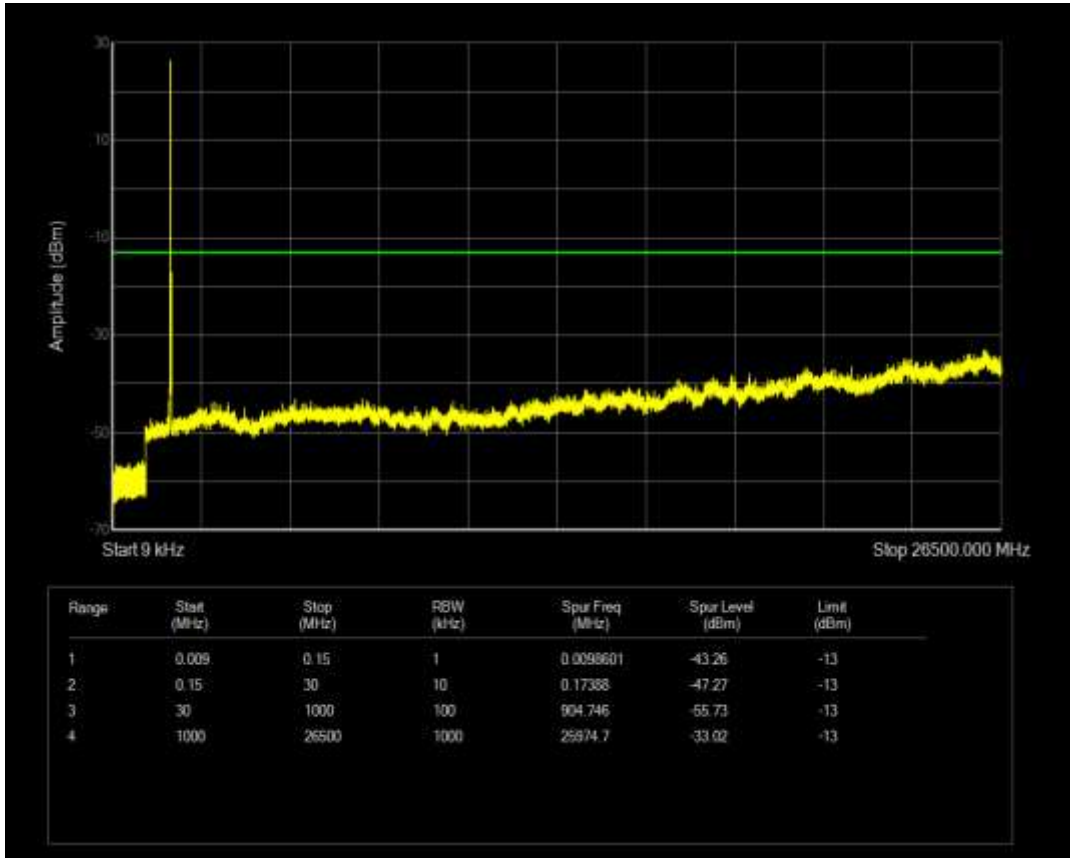

Band66 QAM16 BW=20MHz Channel=132322 RB Size=1 Position=#0

Band66 QAM16 BW=20MHz Channel=132572 RB Size=1 Position=#0