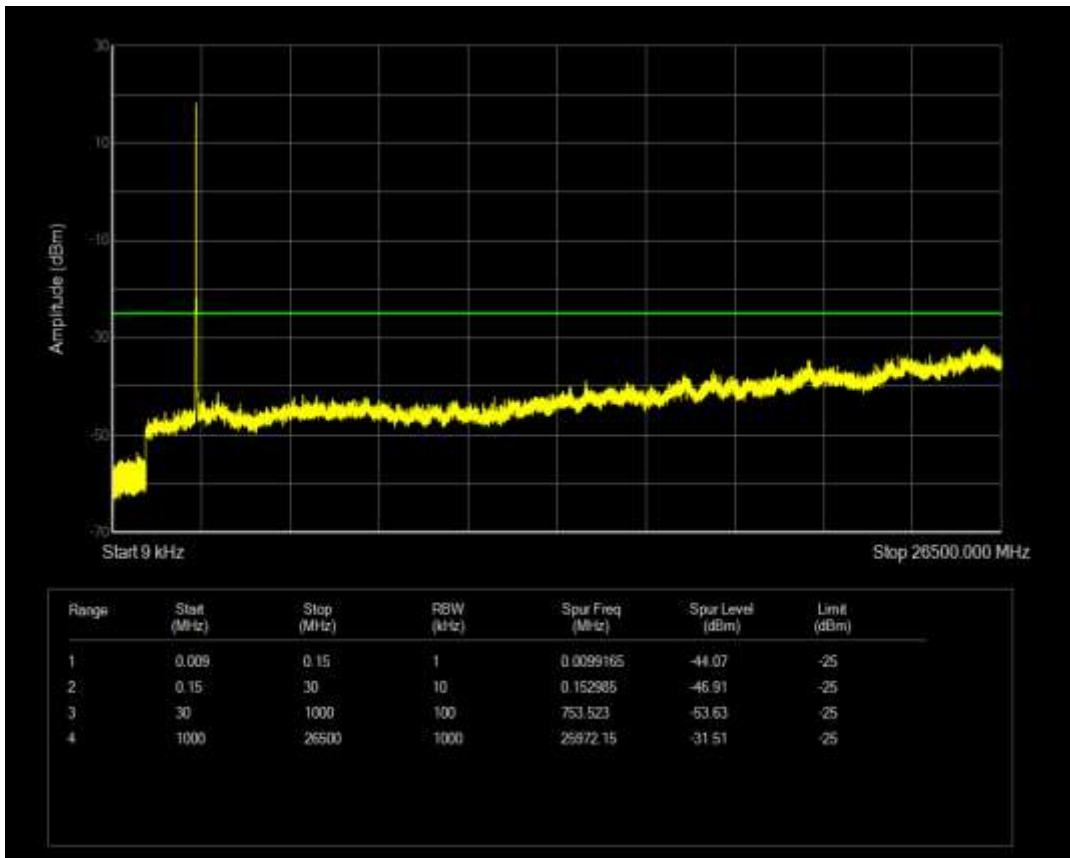

Band7 QAM16 BW=15MHz Channel=20825 RB Size=75 Position=#0

Band7 QAM16 BW=15MHz Channel=20825 RB Size=1 Position=#0