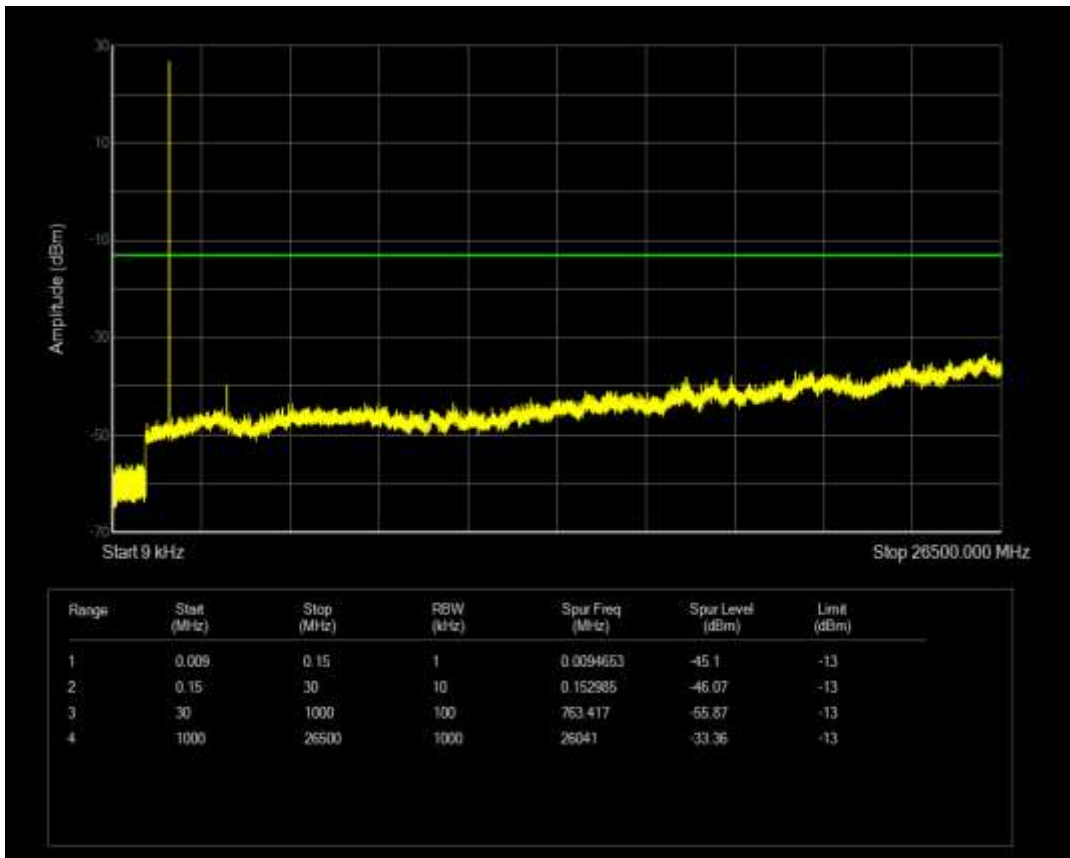

Band66 QPSK BW=1.4MHz Channel=131979 RB Size=1 Position=#0

Band66 QPSK BW=1.4MHz Channel=132322 RB Size=1 Position=#0