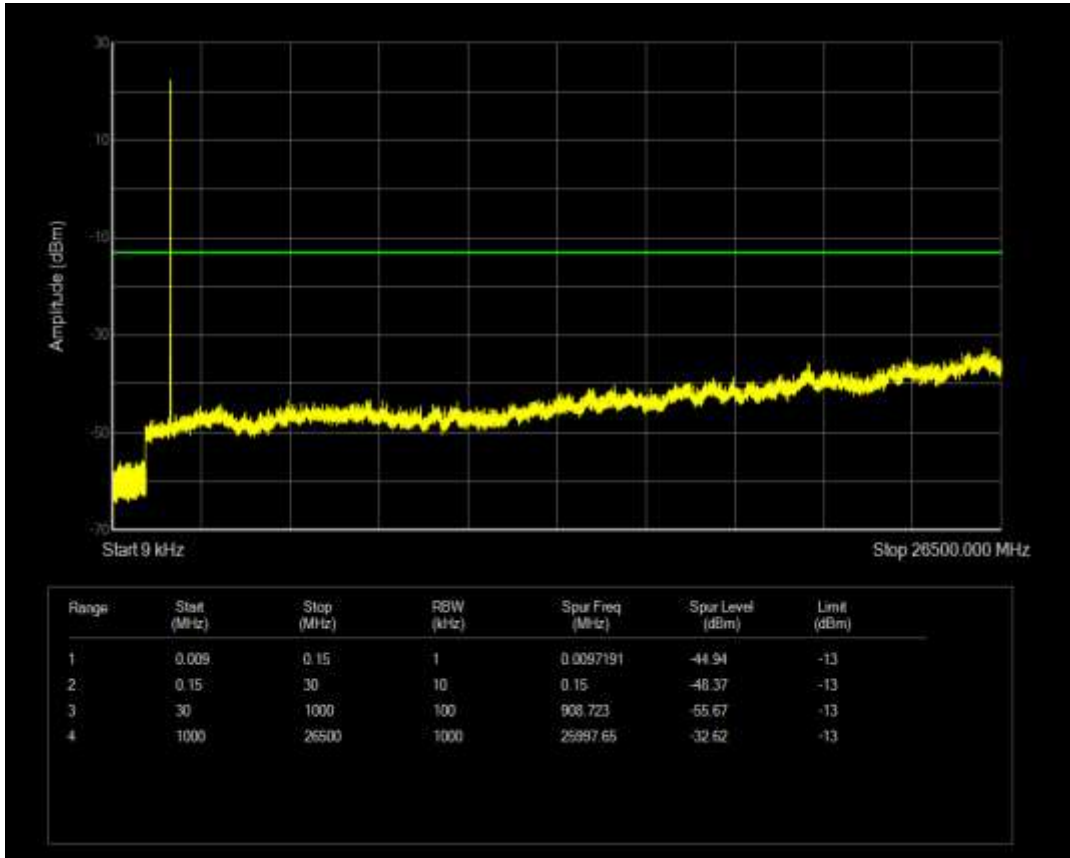

Band66 QAM16 BW=5MHz Channel=132322 RB Size=25 Position=#0

Band66 QAM16 BW=3MHz Channel=132657 RB Size=15 Position=#0