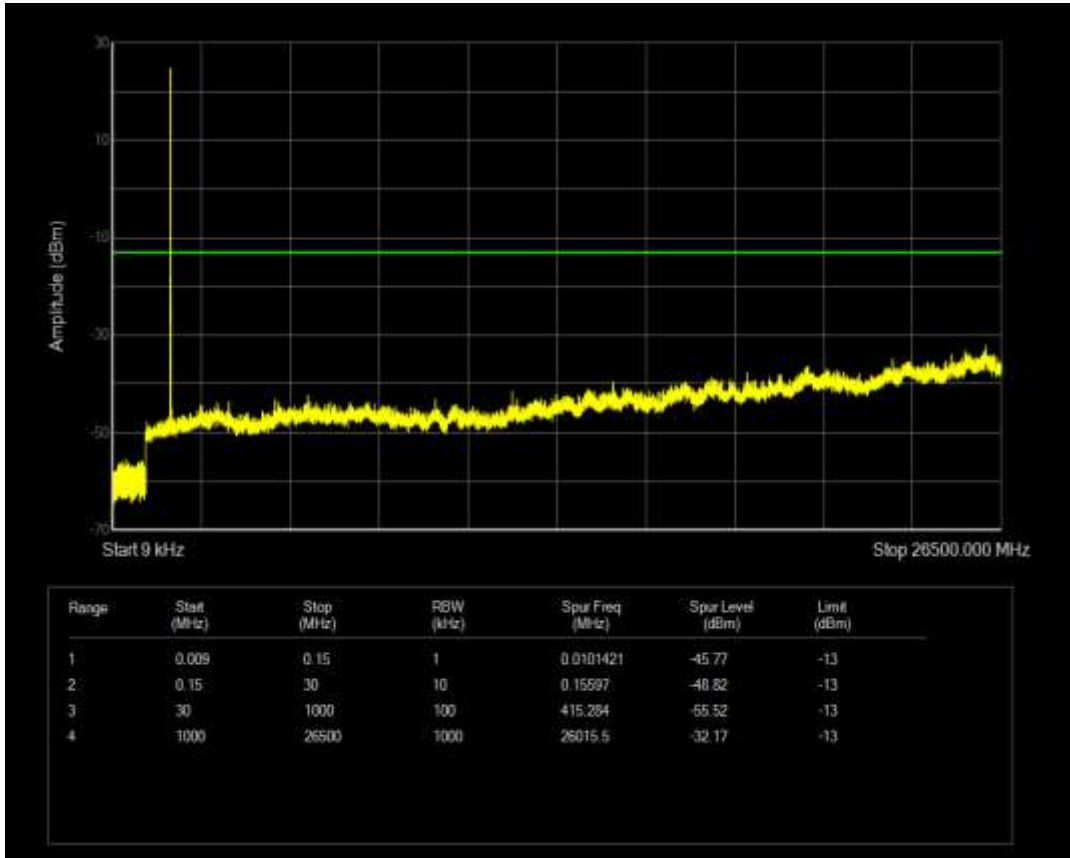

Band66 QAM16 BW=10MHz Channel=132322 RB Size=1 Position=#0

Band66 QAM16 BW=10MHz Channel=132022 RB Size=50 Position=#0