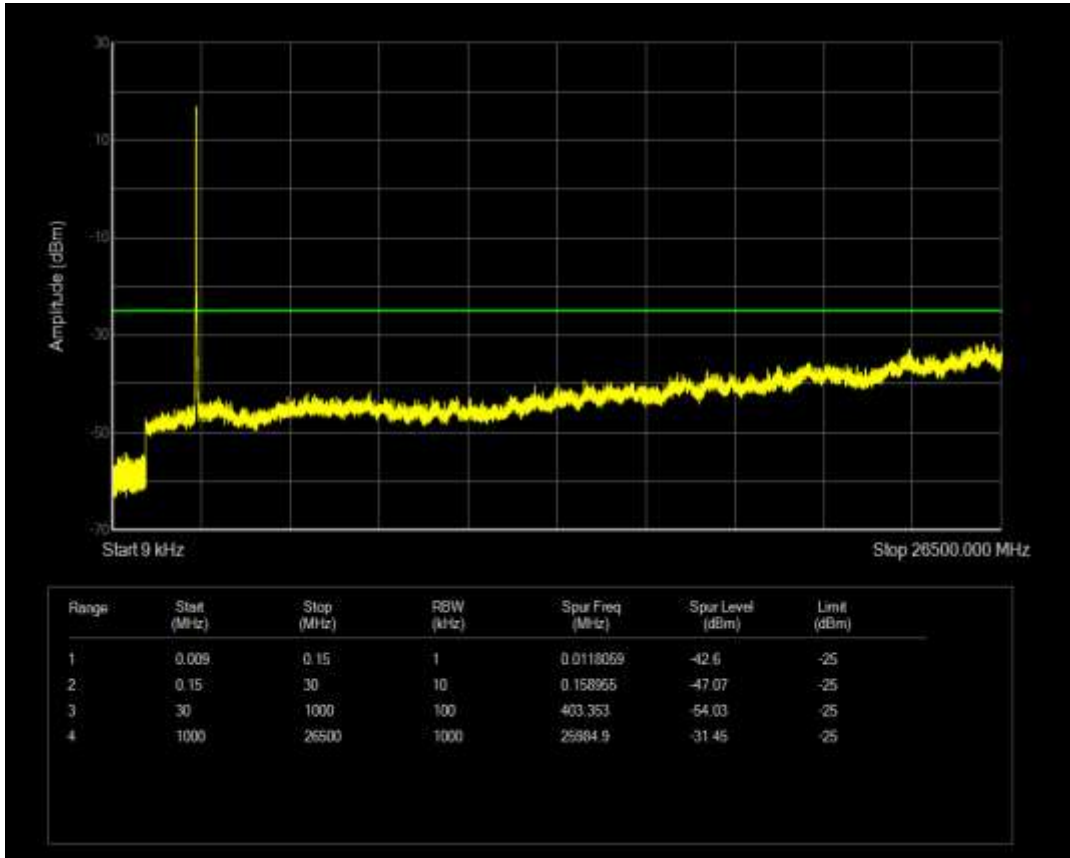

Band7 QAM16 BW=20MHz Channel=20850 RB Size=100 Position=#0

Band7 QAM16 BW=20MHz Channel=21100 RB Size=100 Position=#0