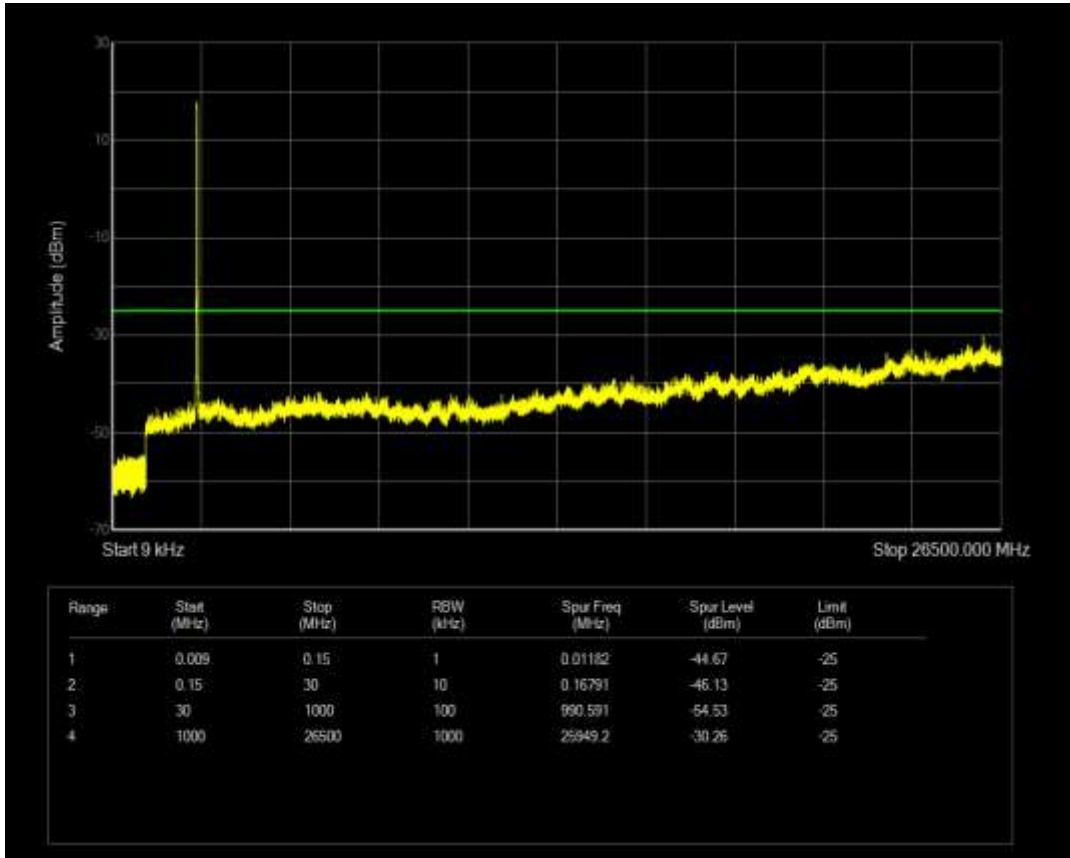

Band7 QAM16 BW=15MHz Channel=21100 RB Size=75 Position=#0

Band7 QAM16 BW=15MHz Channel=21100 RB Size=1 Position=#0