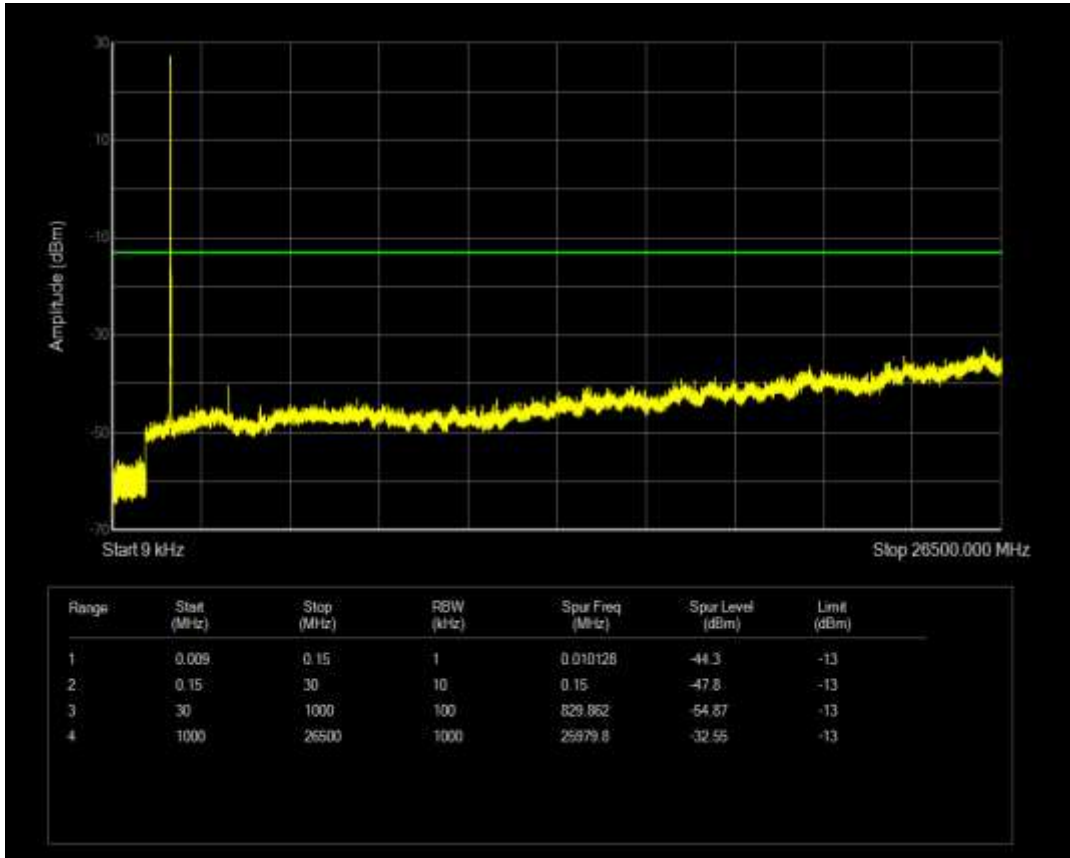

Band66 QAM16 BW=1.4MHz Channel=131979 RB Size=1 Position=#0

Band66 QAM16 BW=1.4MHz Channel=131979 RB Size=6 Position=#0

Band66 QAM16 BW=1.4MHz Channel=132322 RB Size=1 Position=#0

Band66 QAM16 BW=15MHz Channel=132322 RB Size=1 Position=#0