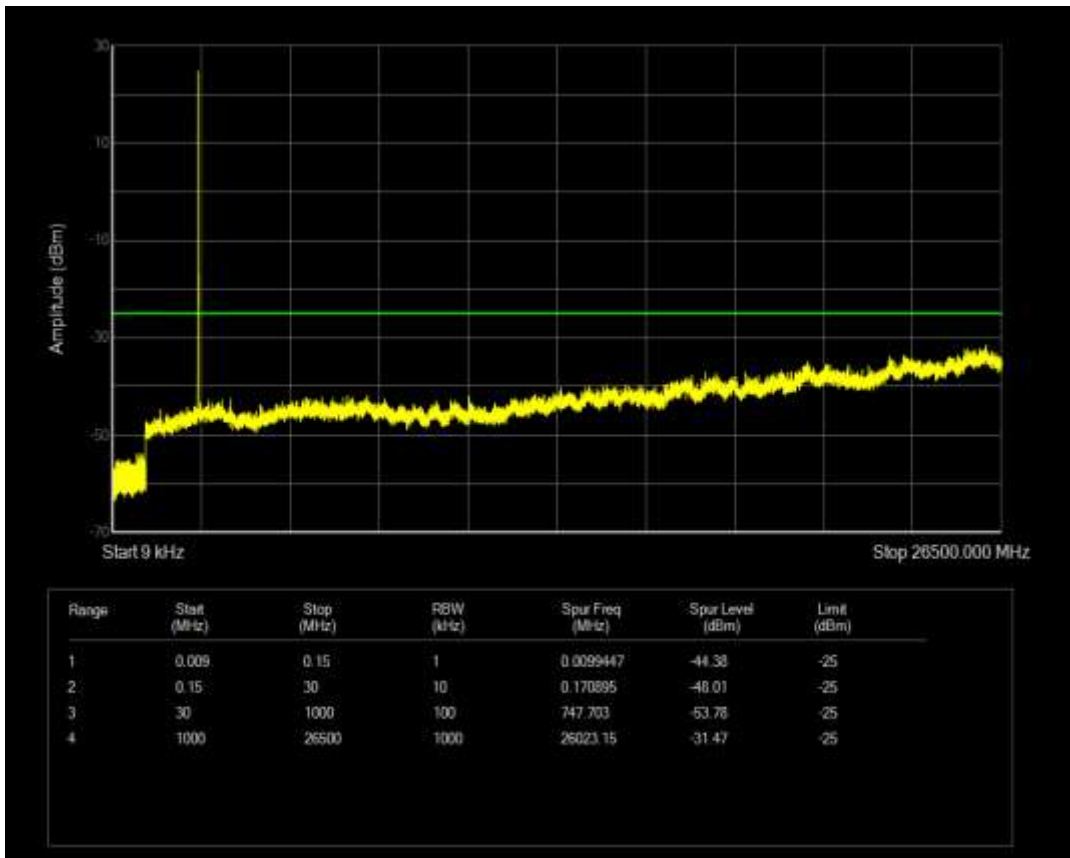

Band7 QAM16 BW=5MHz Channel=21425 RB Size=1 Position=#0

Band7 QPSK BW=10MHz Channel=21400 RB Size=1 Position=#0