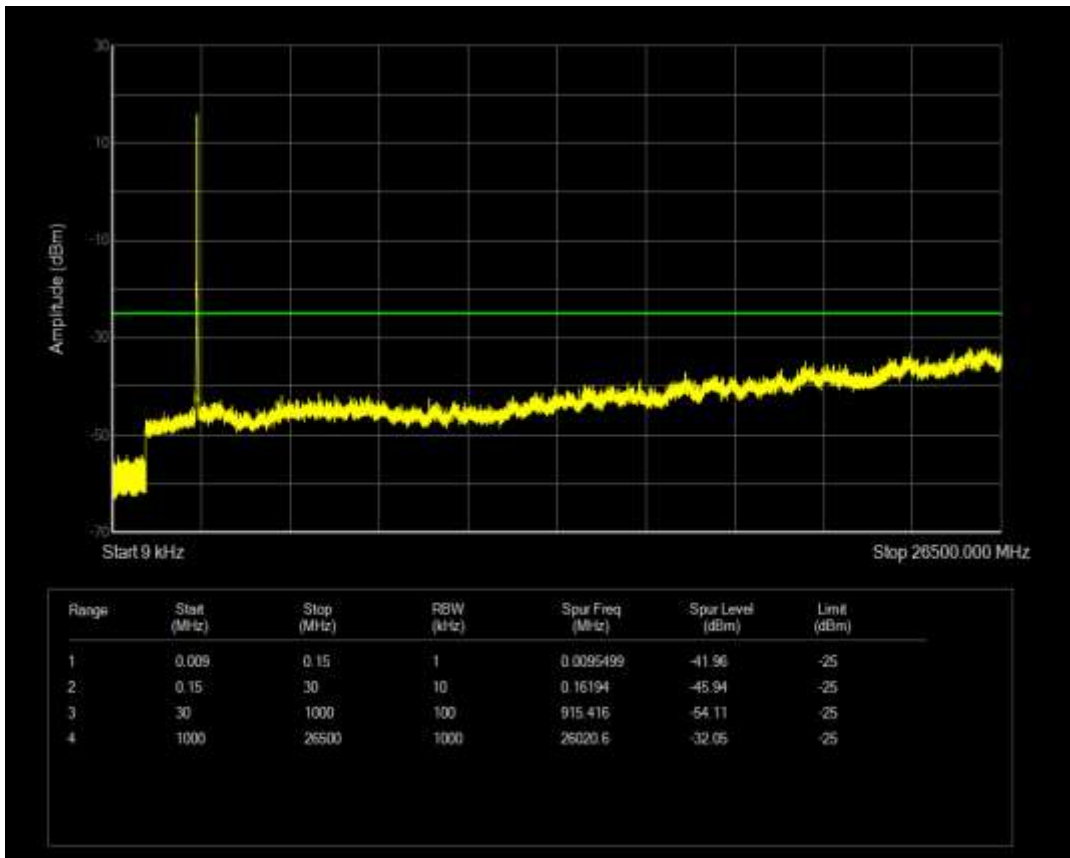

Band7 QAM16 BW=20MHz Channel=21100 RB Size=100 Position=#0

Band7 QAM16 BW=20MHz Channel=21350 RB Size=100 Position=#0