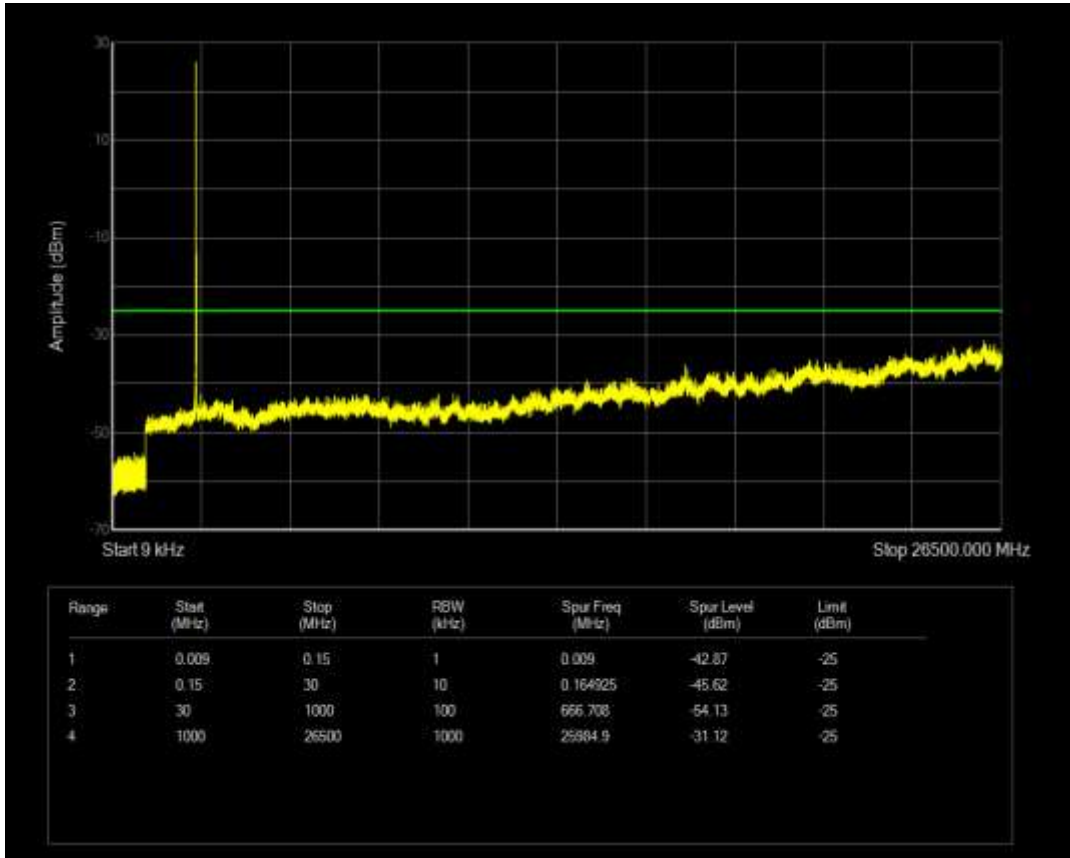

Band7 QAM16 BW=10MHz Channel=20800 RB Size=1 Position=#0

Band7 QAM16 BW=10MHz Channel=21100 RB Size=50 Position=#0