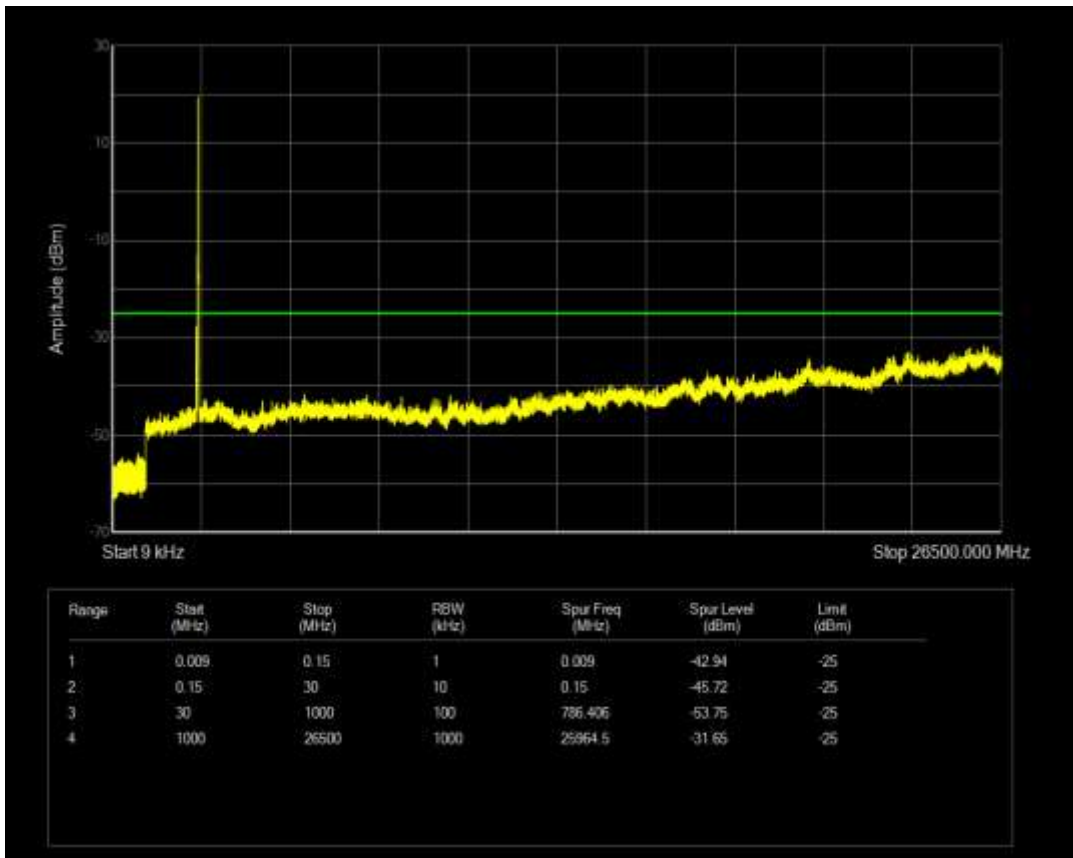

Band7 QPSK BW=10MHz Channel=21400 RB Size=50 Position=#0

Band7 QPSK BW=10MHz Channel=21100 RB Size=50 Position=#0