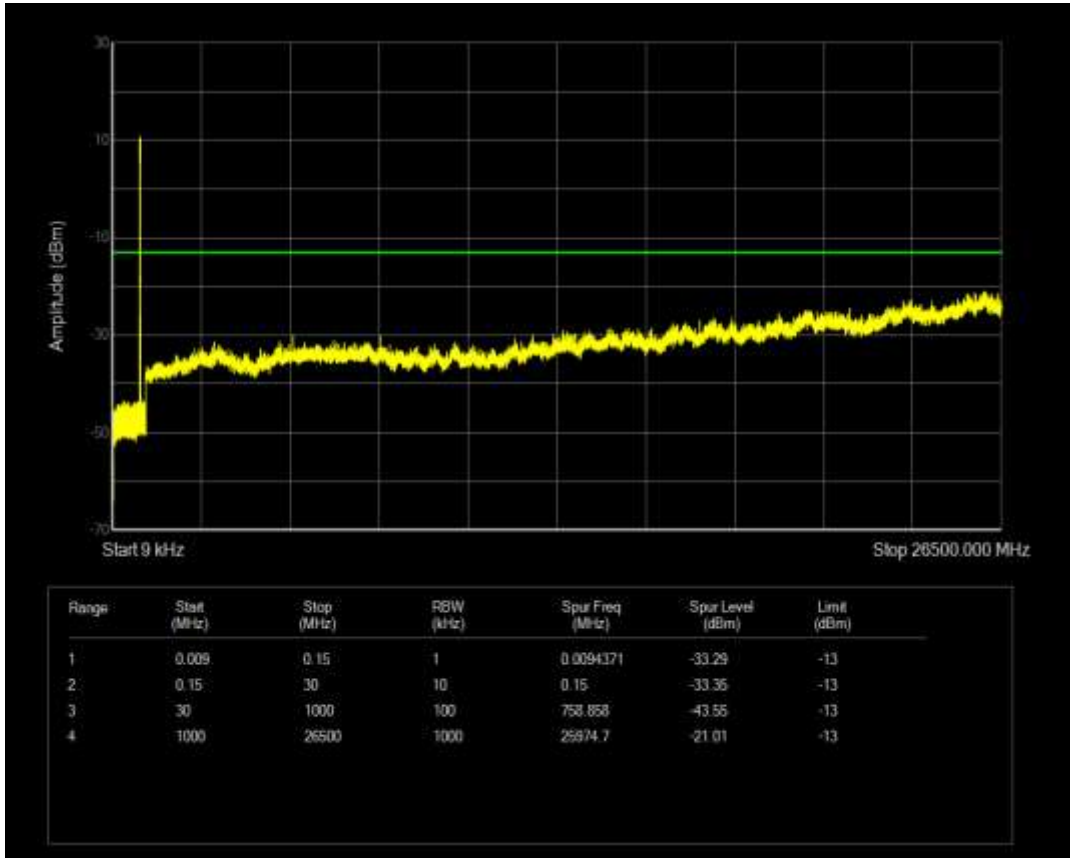

Band4 QPSK BW=5MHz Channel=20375 RB Size=25 Position=#0

Band4 QPSK BW=5MHz Channel=19975 RB Size=1 Position=#0

Band4 QPSK BW=5MHz Channel=19975 RB Size=25 Position=#0

Band4 QPSK BW=5MHz Channel=20175 RB Size=1 Position=#0

Band5 QAM16 BW=10MHz Channel=20450 RB Size=1 Position=#0

Band5 QAM16 BW=1.4MHz Channel=20643 RB Size=6 Position=#0

Band5 QAM16 BW=10MHz Channel=20450 RB Size=50 Position=#0

Band5 QAM16 BW=10MHz Channel=20525 RB Size=50 Position=#0