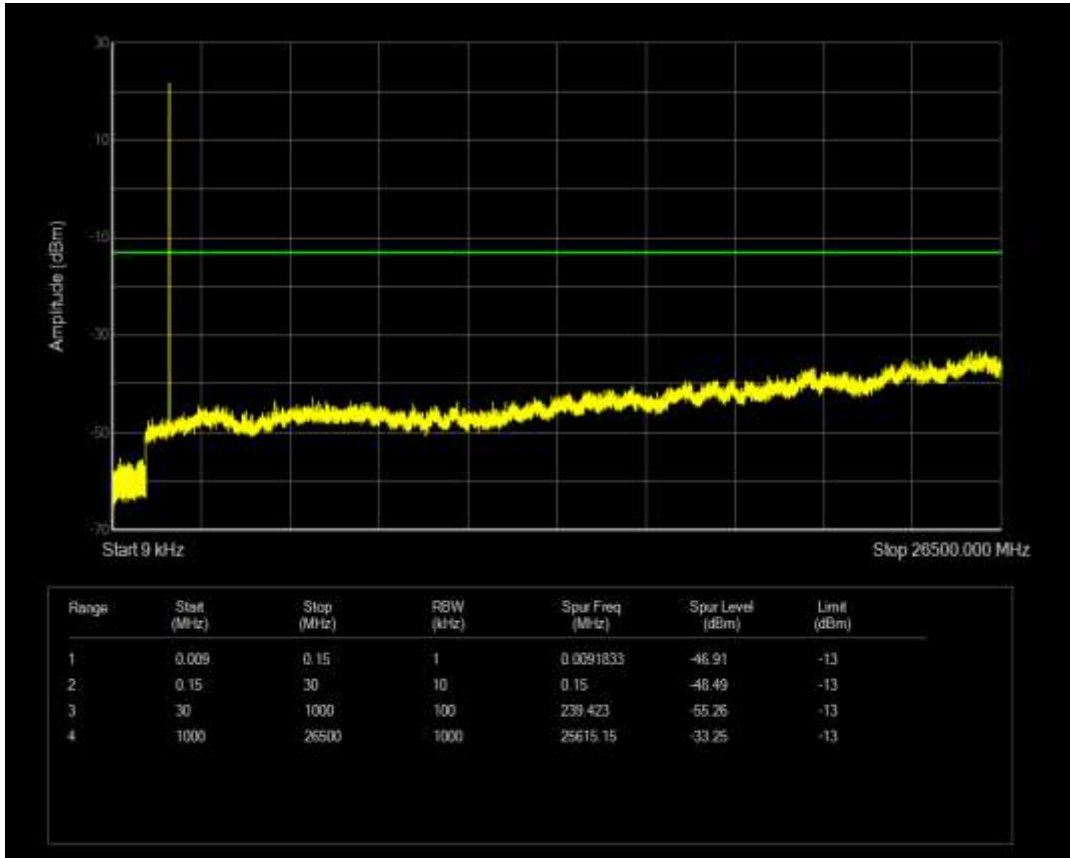

Band66 QPSK BW=3MHz Channel=131987 RB Size=15 Position=#0

Band66 QPSK BW=3MHz Channel=131987 RB Size=1 Position=#0