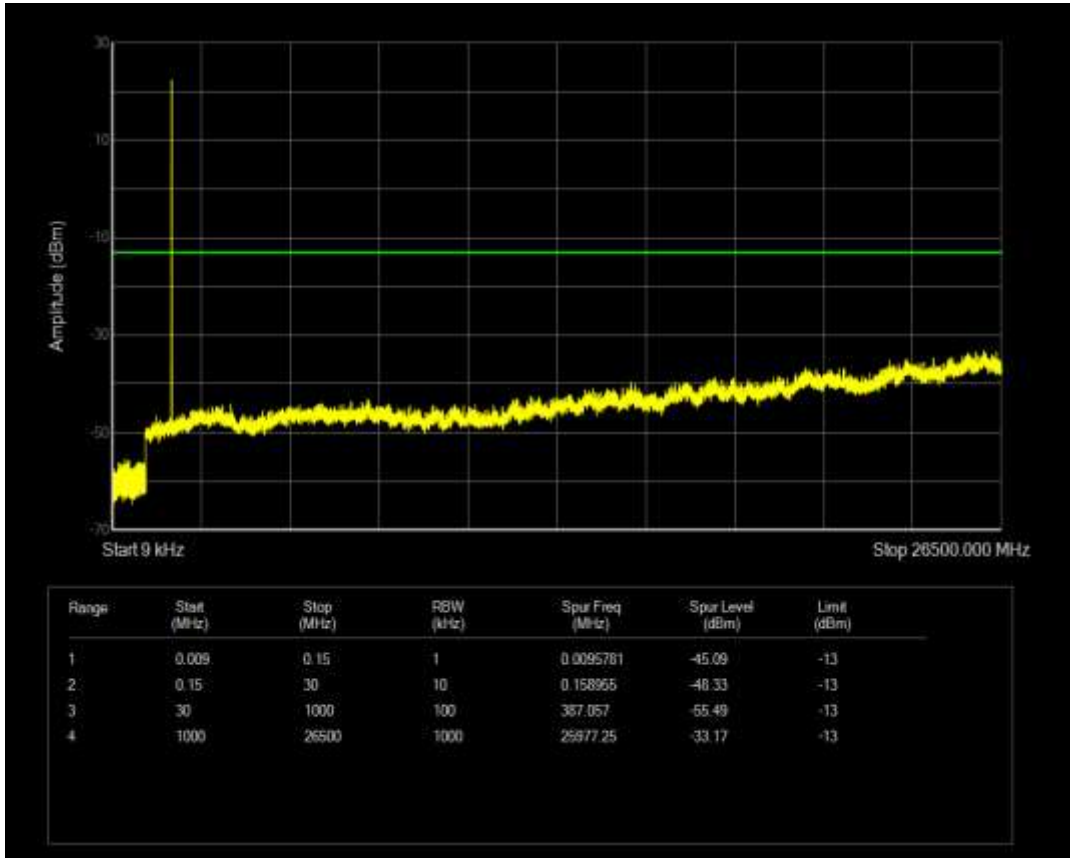

Band66 QPSK BW=3MHz Channel=132657 RB Size=15 Position=#0

Band66 QPSK BW=5MHz Channel=131997 RB Size=25 Position=#0