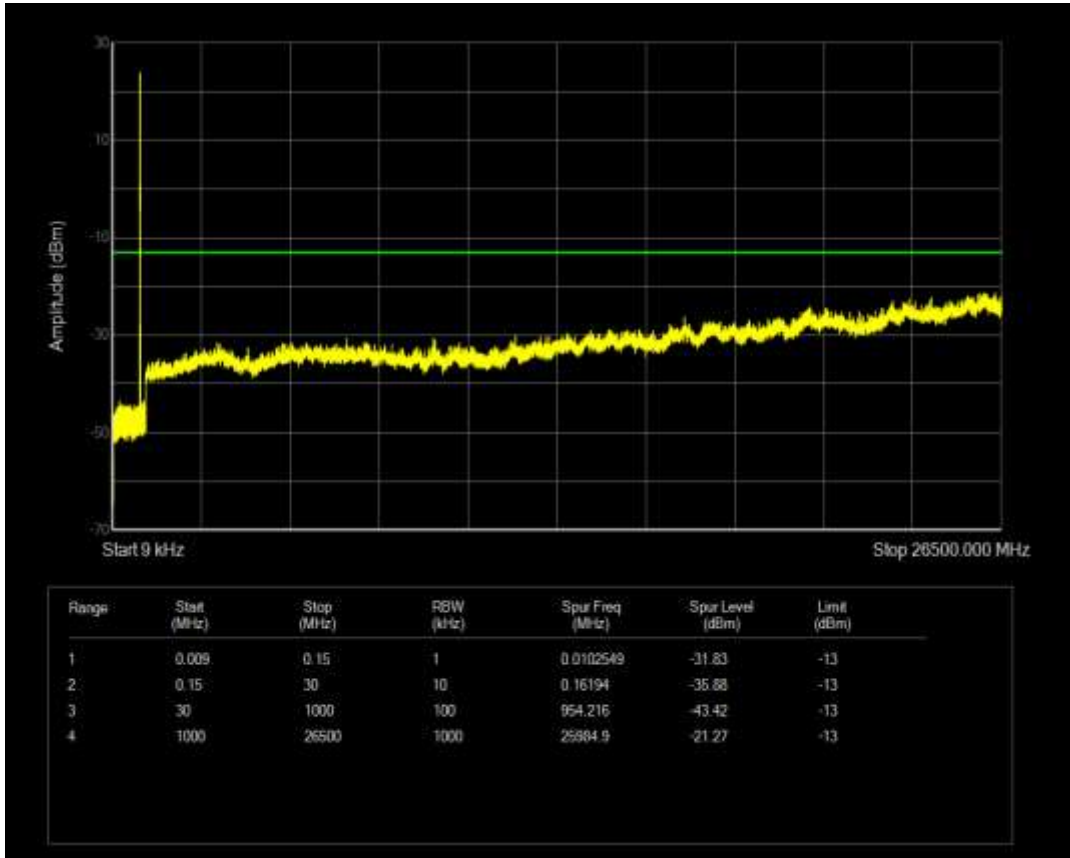

Band5 QAM16 BW=10MHz Channel=20600 RB Size=1 Position=#0

Band5 QAM16 BW=10MHz Channel=20600 RB Size=50 Position=#0