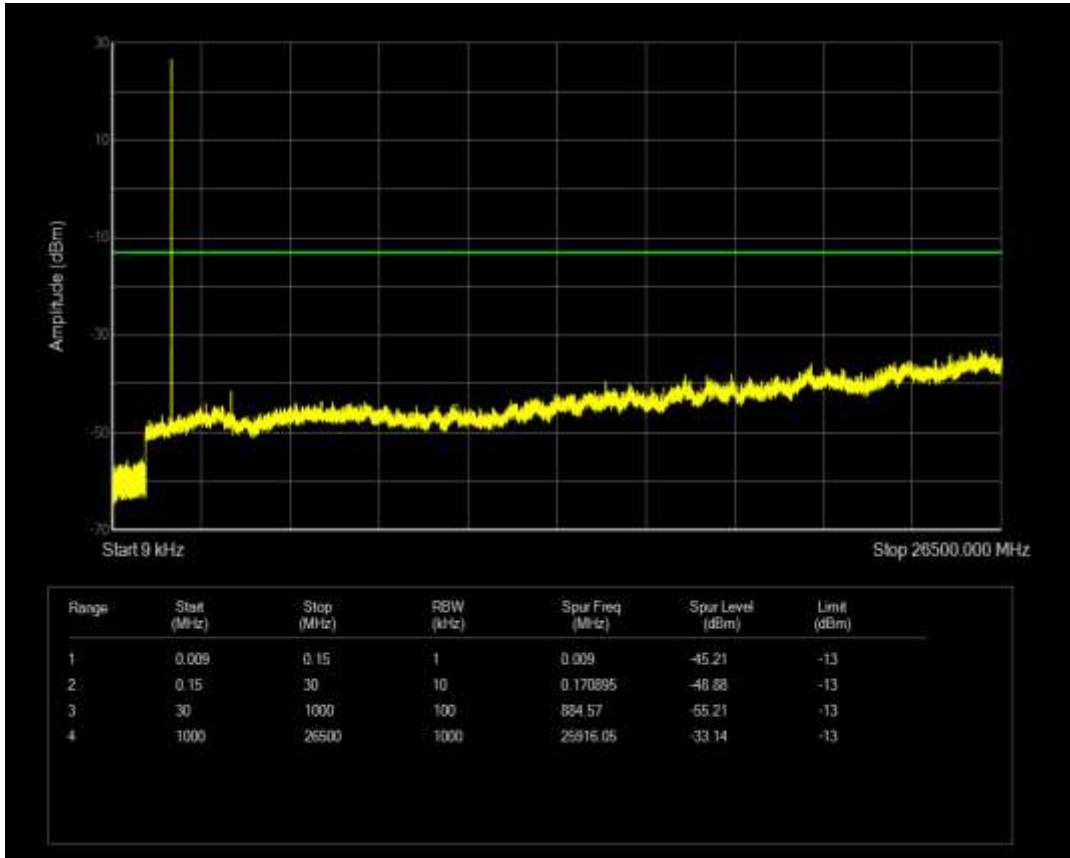

Band66 QAM16 BW=5MHz Channel=132647 RB Size=1 Position=#0

Band66 QPSK BW=1.4MHz Channel=131979 RB Size=1 Position=#0