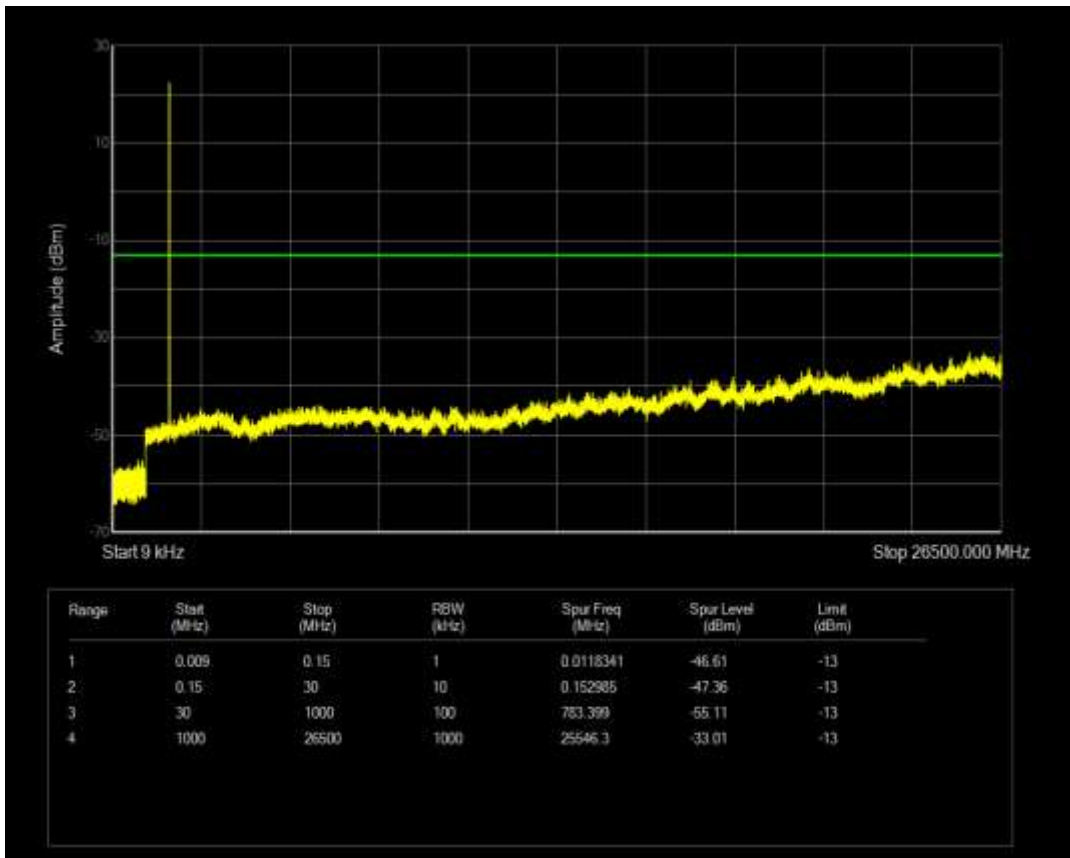

Band66 QAM16 BW=3MHz Channel=131987 RB Size=15 Position=#0

Band66 QAM16 BW=3MHz Channel=132322 RB Size=15 Position=#0