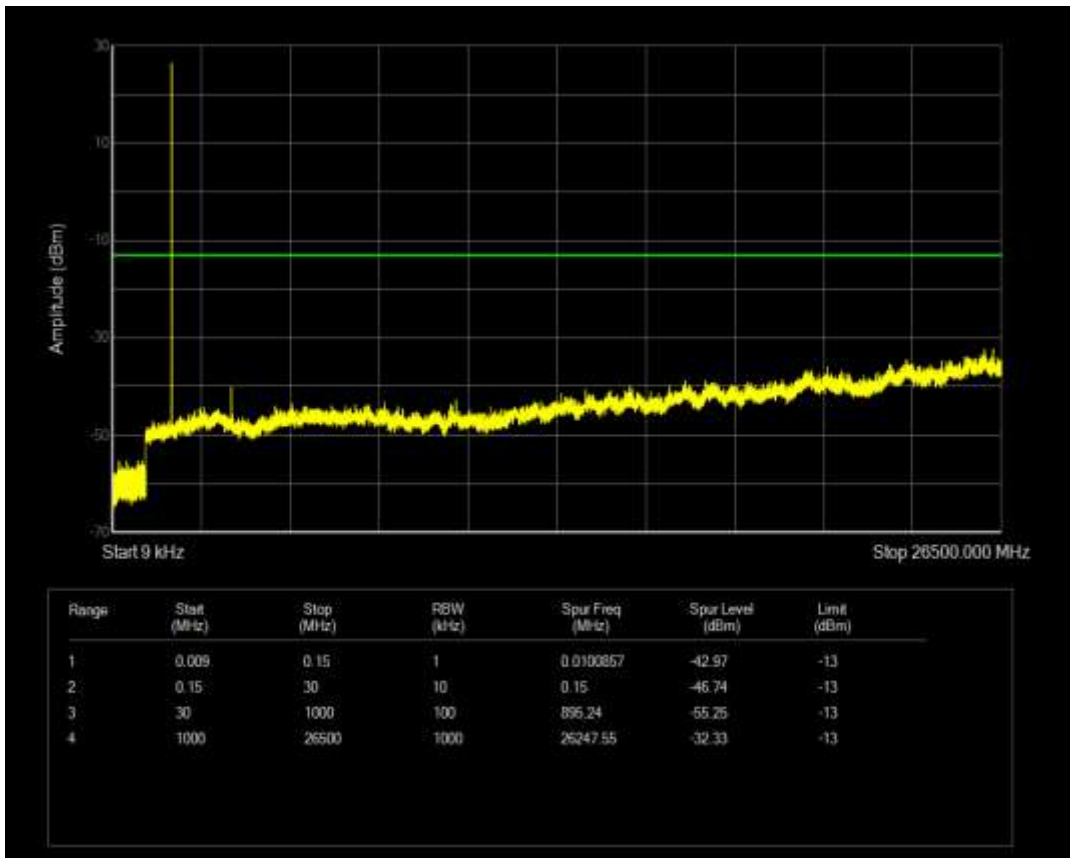

Band66 QAM16 BW=1.4MHz Channel=132665 RB Size=1 Position=#0

Band66 QAM16 BW=1.4MHz Channel=132665 RB Size=6 Position=#0