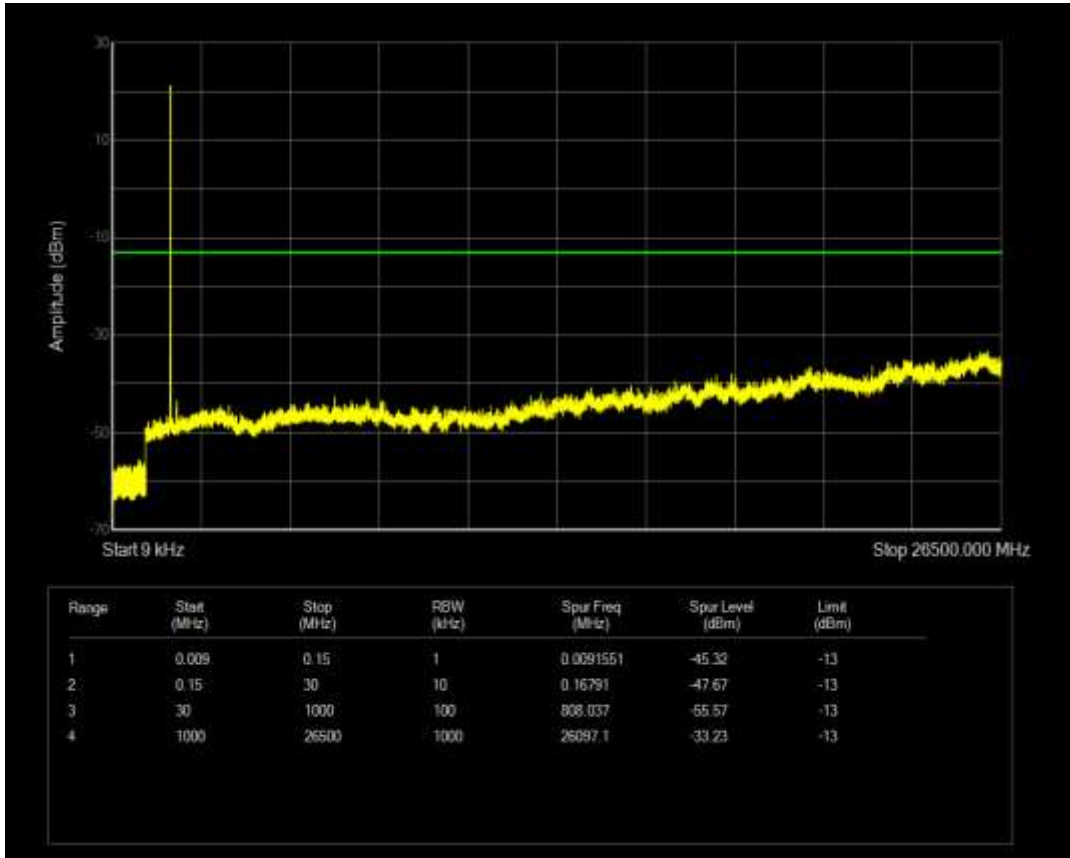

Band66 QPSK BW=5MHz Channel=131997 RB Size=1 Position=#0

Band66 QPSK BW=3MHz Channel=132657 RB Size=15 Position=#0

Band66 QPSK BW=5MHz Channel=131997 RB Size=25 Position=#0

Band66 QPSK BW=5MHz Channel=132322 RB Size=25 Position=#0