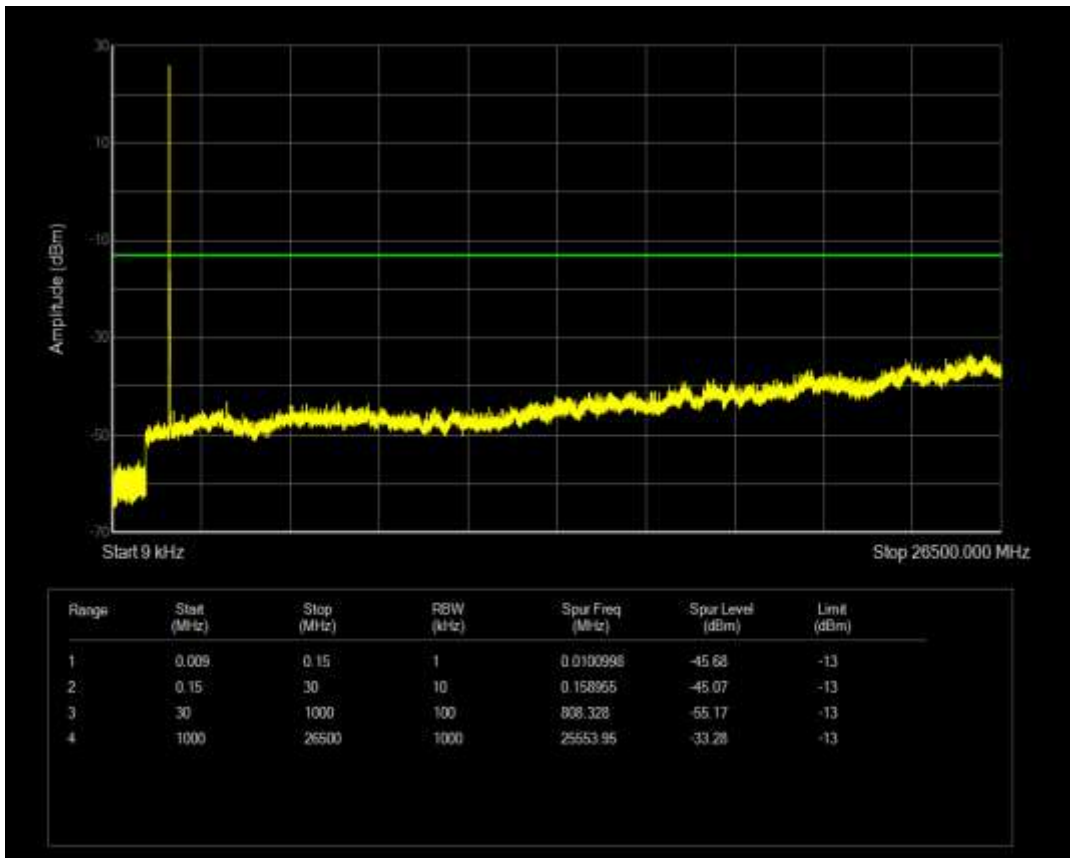

Band66 QAM16 BW=10MHz Channel=132022 RB Size=1 Position=#0

Band66 QAM16 BW=1.4MHz Channel=132322 RB Size=6 Position=#0