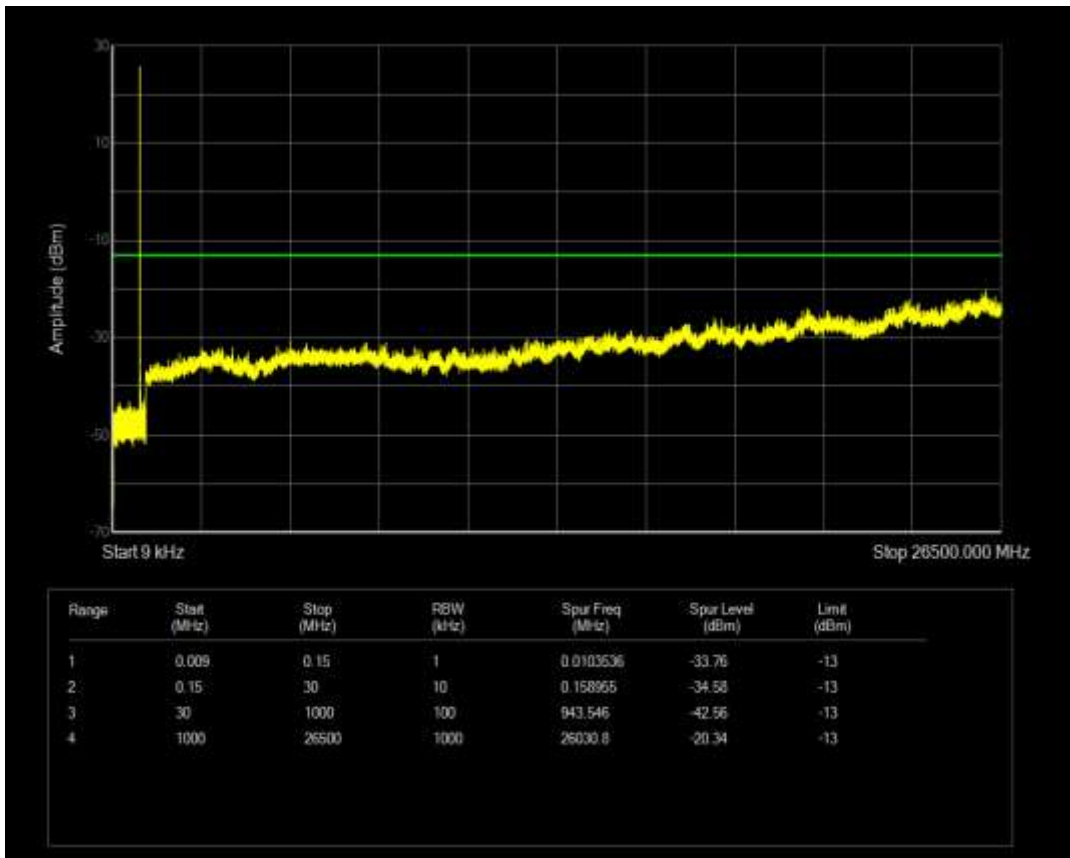

Band5 QAM16 BW=10MHz Channel=20450 RB Size=1 Position=#0

Band5 QAM16 BW=1.4MHz Channel=20643 RB Size=6 Position=#0

Band5 QAM16 BW=10MHz Channel=20450 RB Size=50 Position=#0

Band5 QAM16 BW=10MHz Channel=20525 RB Size=50 Position=#0

Band5 QAM16 BW=10MHz Channel=20525 RB Size=1 Position=#0

Band5 QAM16 BW=1.4MHz Channel=20407 RB Size=6 Position=#0

Band5 QAM16 BW=1.4MHz Channel=20407 RB Size=1 Position=#0

Band5 QAM16 BW=1.4MHz Channel=20525 RB Size=1 Position=#0