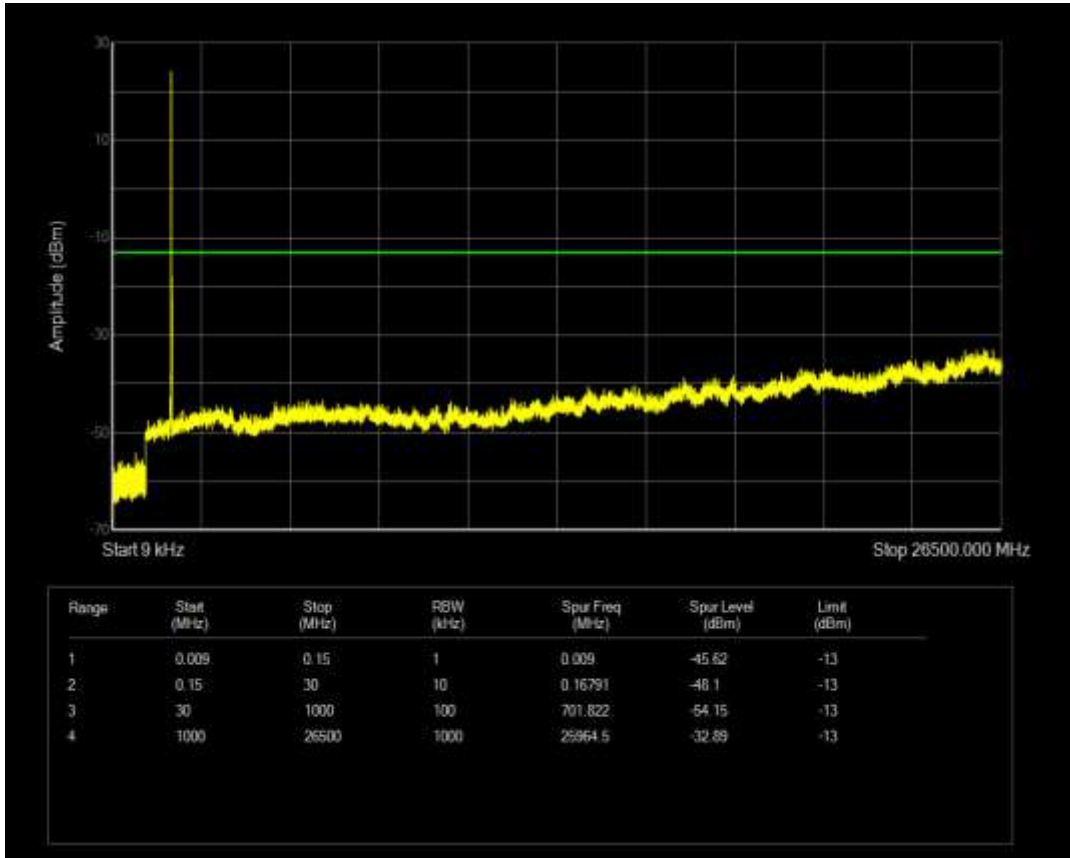

Band66 QAM16 BW=15MHz Channel=132047 RB Size=75 Position=#0

Band66 QAM16 BW=15MHz Channel=132322 RB Size=75 Position=#0

Band66 QAM16 BW=15MHz Channel=132597 RB Size=75 Position=#0

Band66 QAM16 BW=15MHz Channel=132597 RB Size=1 Position=#0