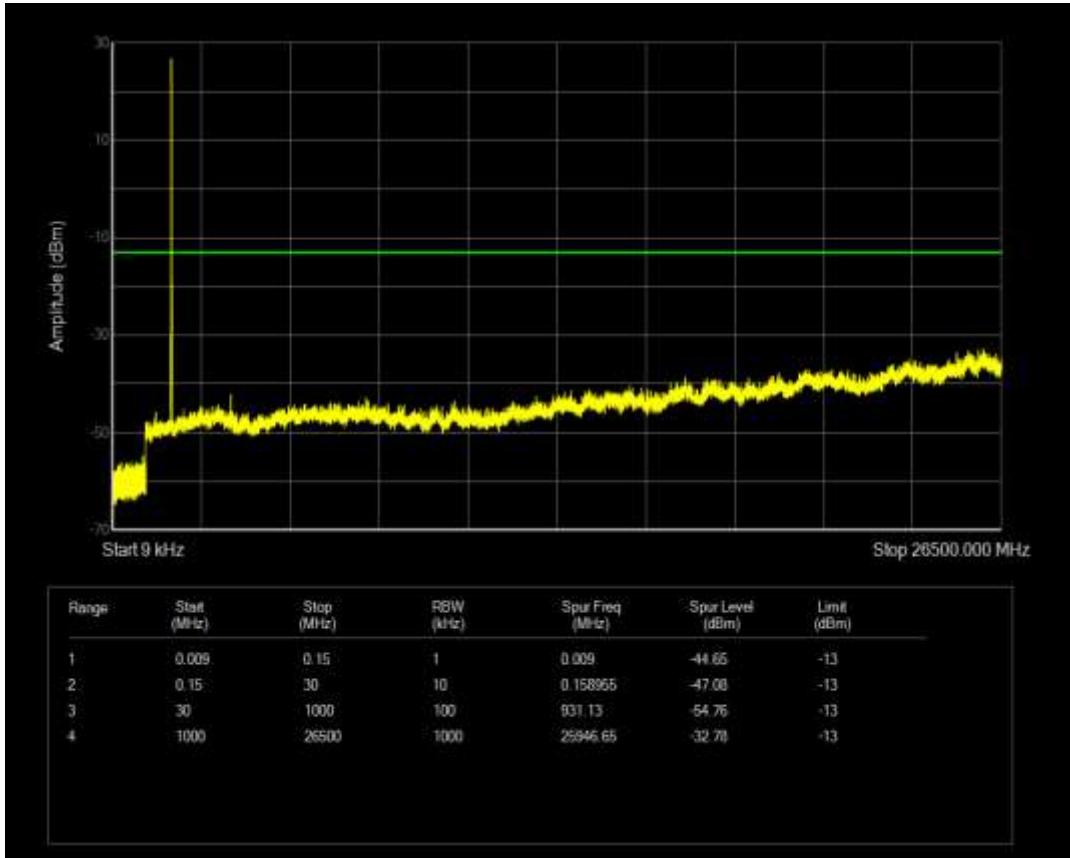

Band66 QPSK BW=10MHz Channel=132622 RB Size=1 Position=#0

Band66 QPSK BW=15MHz Channel=132047 RB Size=1 Position=#0