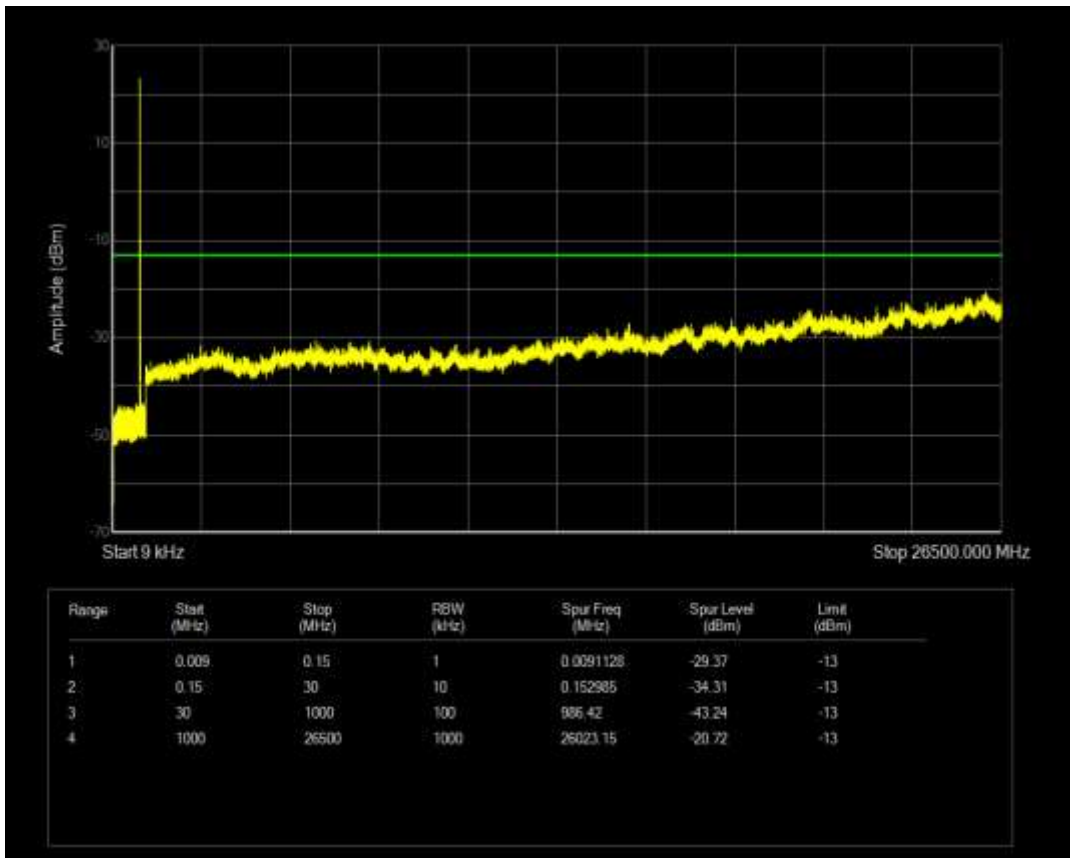

Band5 QAM16 BW=5MHz Channel=20425 RB Size=1 Position=#0

Band5 QPSK BW=10MHz Channel=20525 RB Size=1 Position=#0