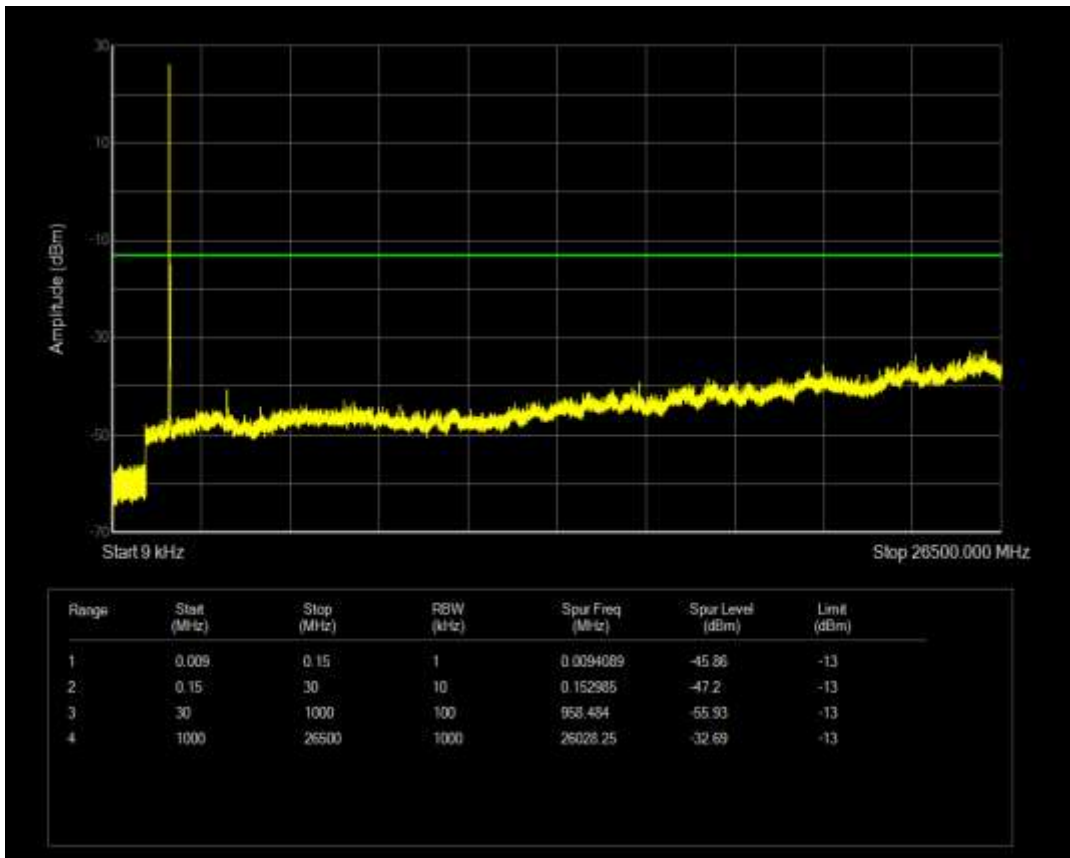

Band66 QAM16 BW=15MHz Channel=132047 RB Size=1 Position=#0

Band66 QAM16 BW=10MHz Channel=132322 RB Size=1 Position=#0