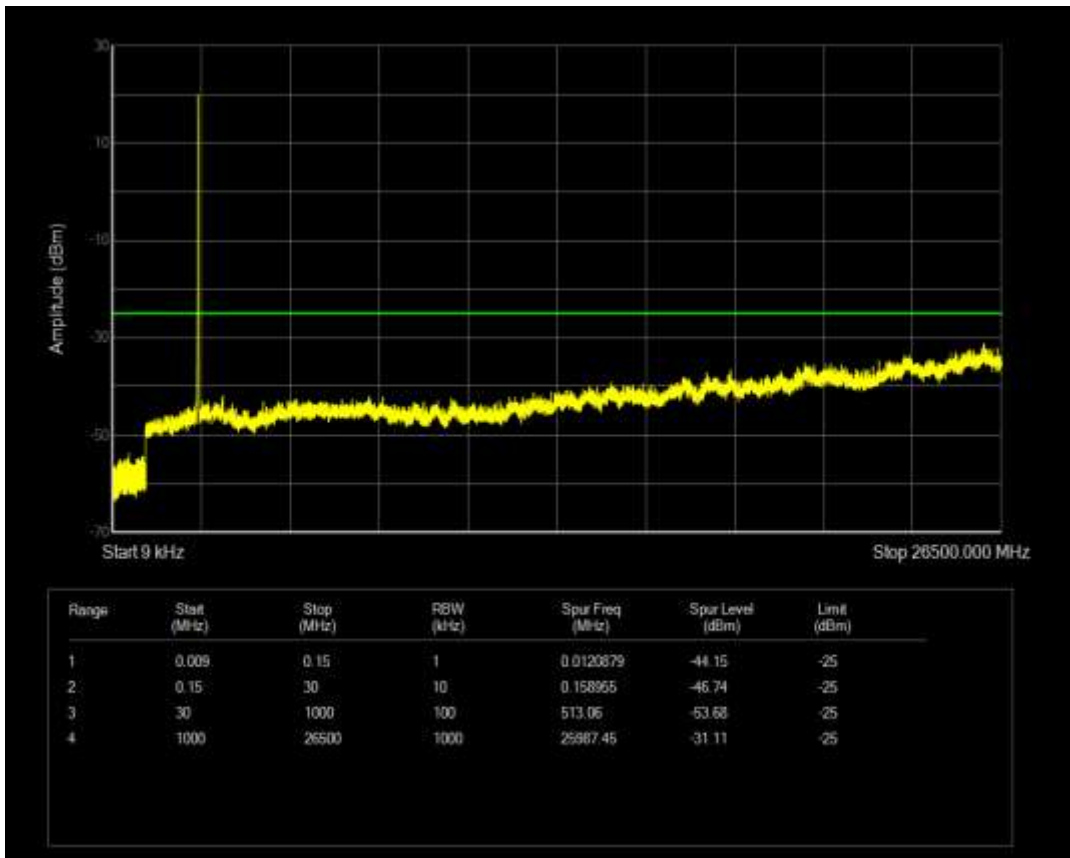

Band7 QAM16 BW=10MHz Channel=21400 RB Size=50 Position=#0

Band7 QAM16 BW=10MHz Channel=21400 RB Size=1 Position=#0