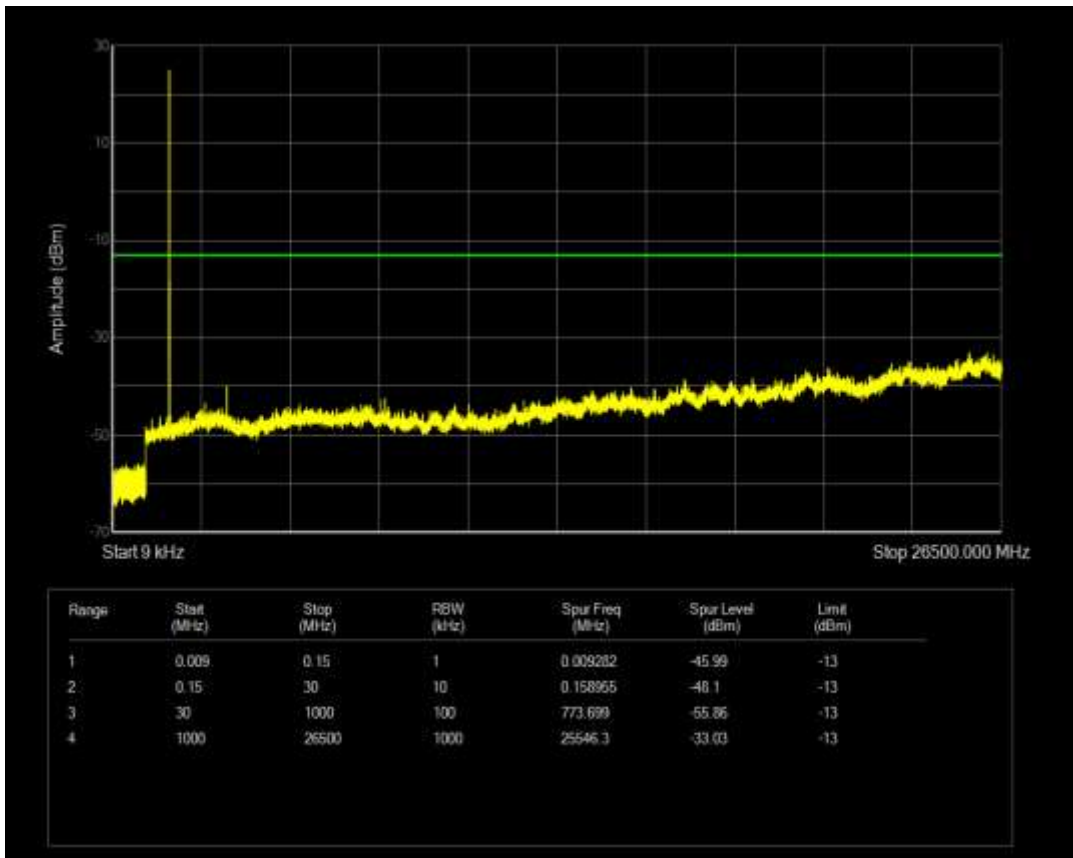

Band66 QPSK BW=5MHz Channel=131997 RB Size=1 Position=#0

Band66 QPSK BW=3MHz Channel=132657 RB Size=15 Position=#0