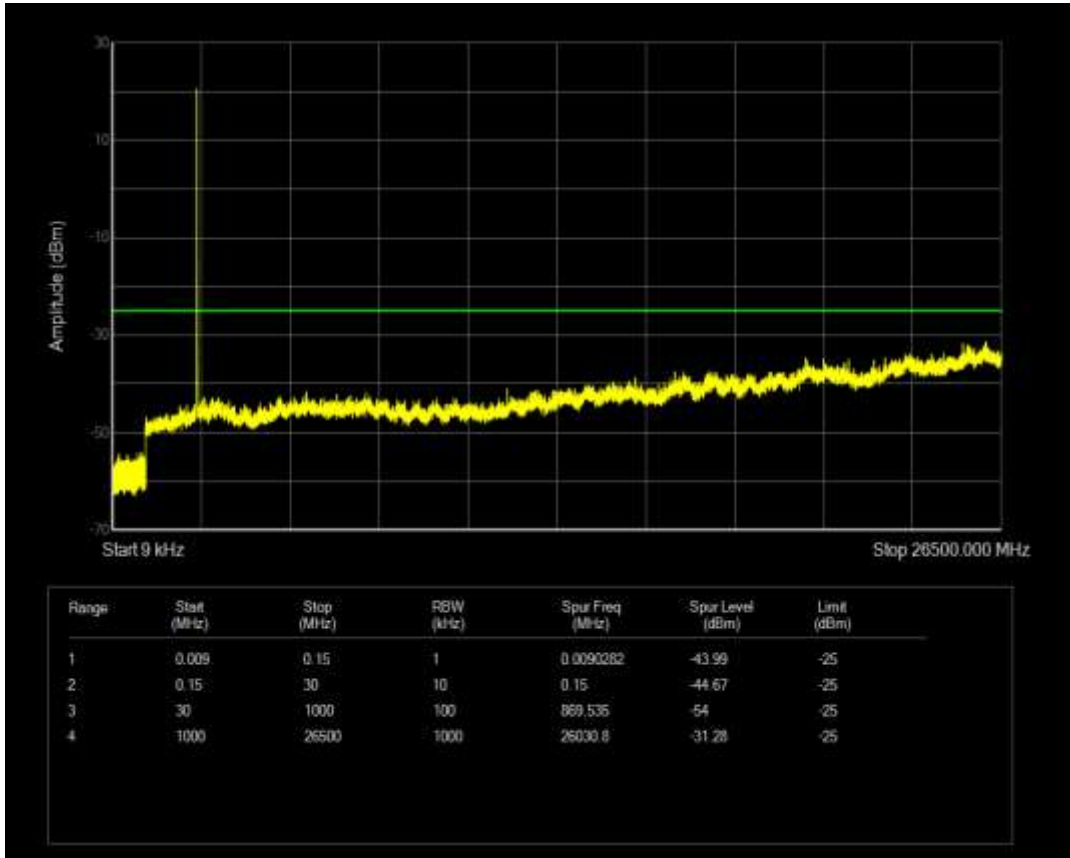

Band7 QPSK BW=5MHz Channel=20775 RB Size=1 Position=#0

Band7 QPSK BW=20MHz Channel=21350 RB Size=100 Position=#0

Band7 QPSK BW=5MHz Channel=20775 RB Size=25 Position=#0

Band7 QPSK BW=5MHz Channel=21100 RB Size=25 Position=#0