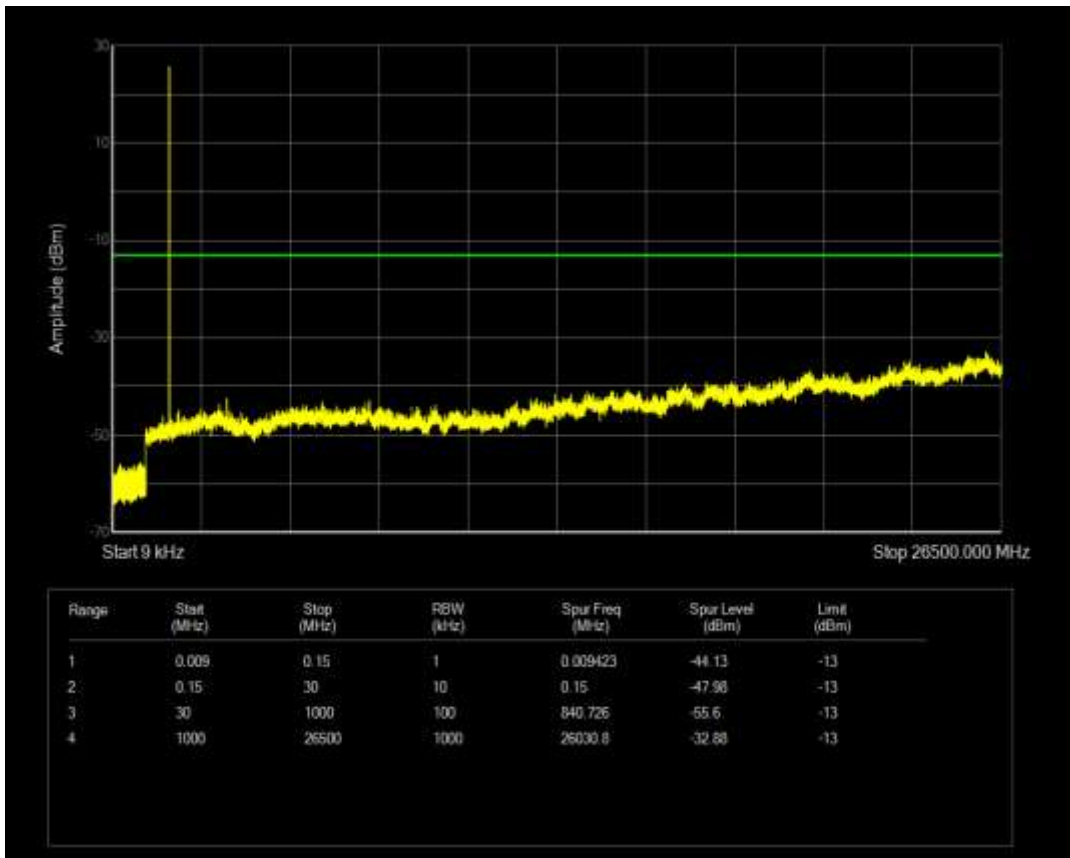

Band66 QAM16 BW=1.4MHz Channel=131979 RB Size=1 Position=#0

Band66 QAM16 BW=1.4MHz Channel=131979 RB Size=6 Position=#0