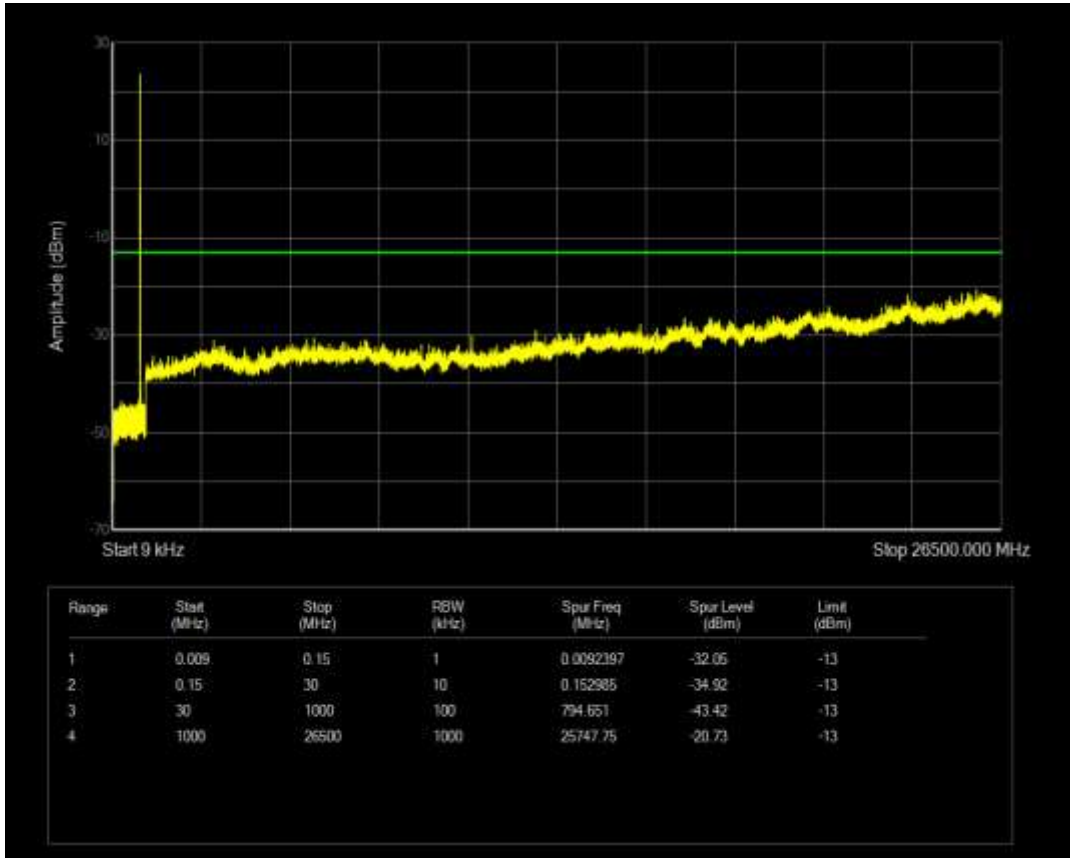

Band5 QAM16 BW=5MHz Channel=20625 RB Size=1 Position=#0

Band5 QPSK BW=1.4MHz Channel=20407 RB Size=1 Position=#0