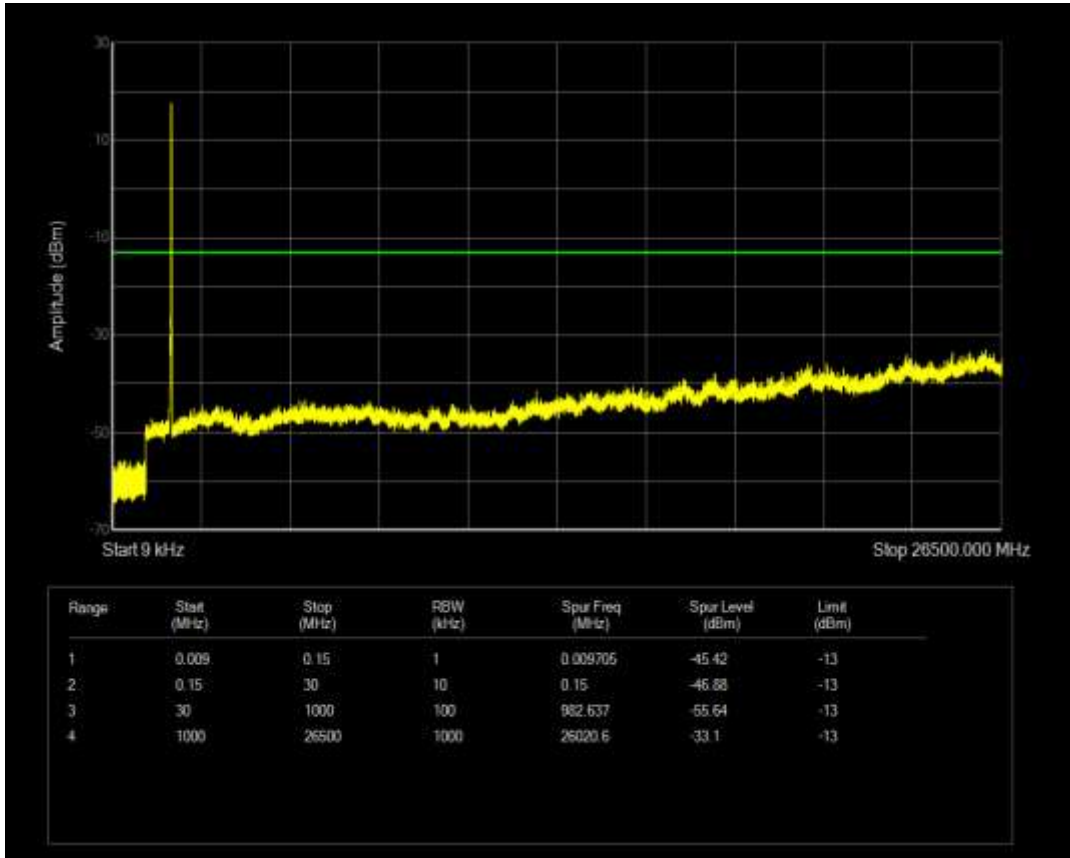

Band66 QAM16 BW=10MHz Channel=132622 RB Size=50 Position=#0

Band66 QAM16 BW=10MHz Channel=132622 RB Size=1 Position=#0

Band66 QAM16 BW=3MHz Channel=131987 RB Size=1 Position=#0

Band66 QAM16 BW=20MHz Channel=132572 RB Size=100 Position=#0