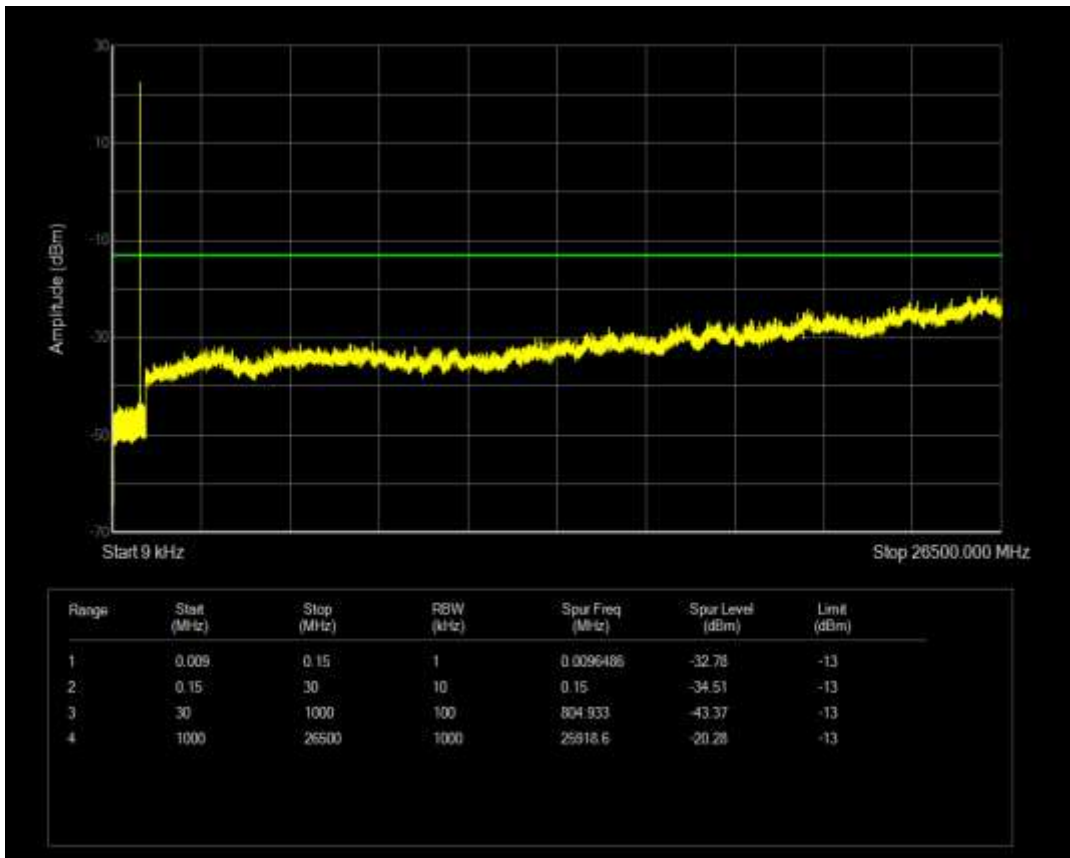

Band5 QAM16 BW=1.4MHz Channel=20643 RB Size=1 Position=#0

Band5 QAM16 BW=1.4MHz Channel=20525 RB Size=6 Position=#0