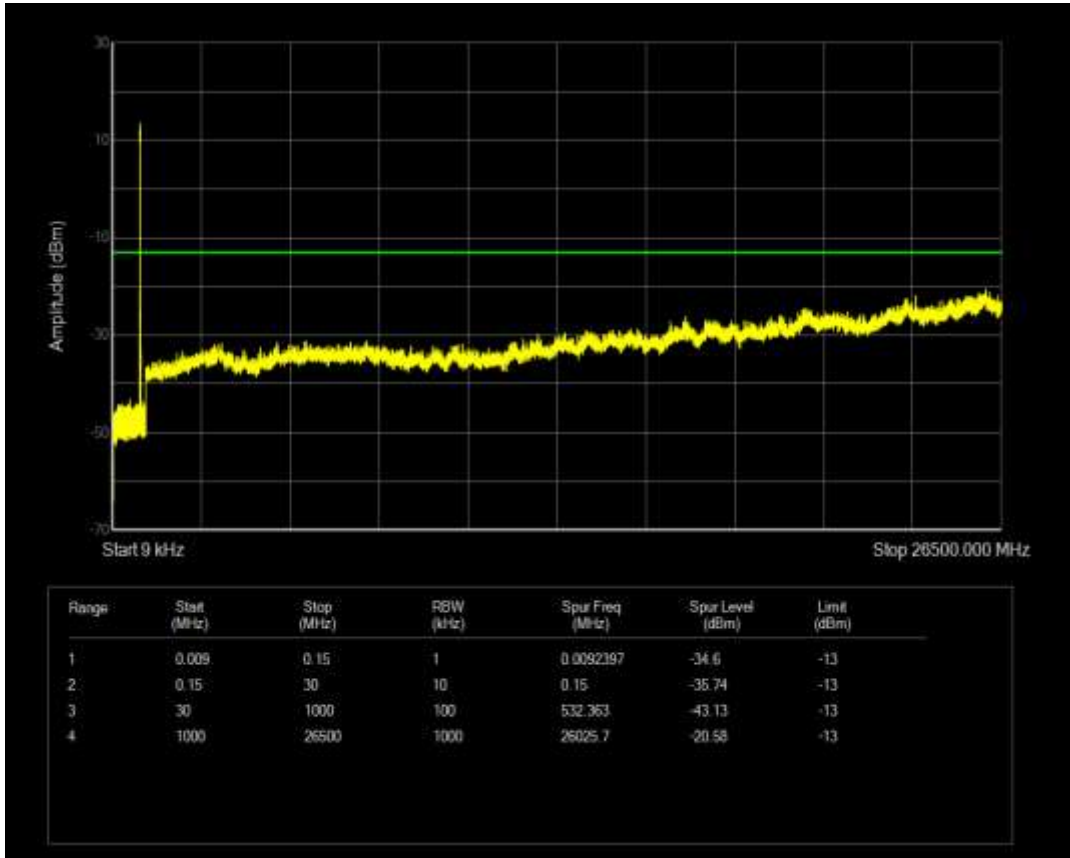

Band5 QAM16 BW=5MHz Channel=20525 RB Size=1 Position=#0

Band5 QAM16 BW=5MHz Channel=20625 RB Size=1 Position=#0

Band5 QPSK BW=1.4MHz Channel=20407 RB Size=1 Position=#0

Band5 QAM16 BW=5MHz Channel=20625 RB Size=25 Position=#0