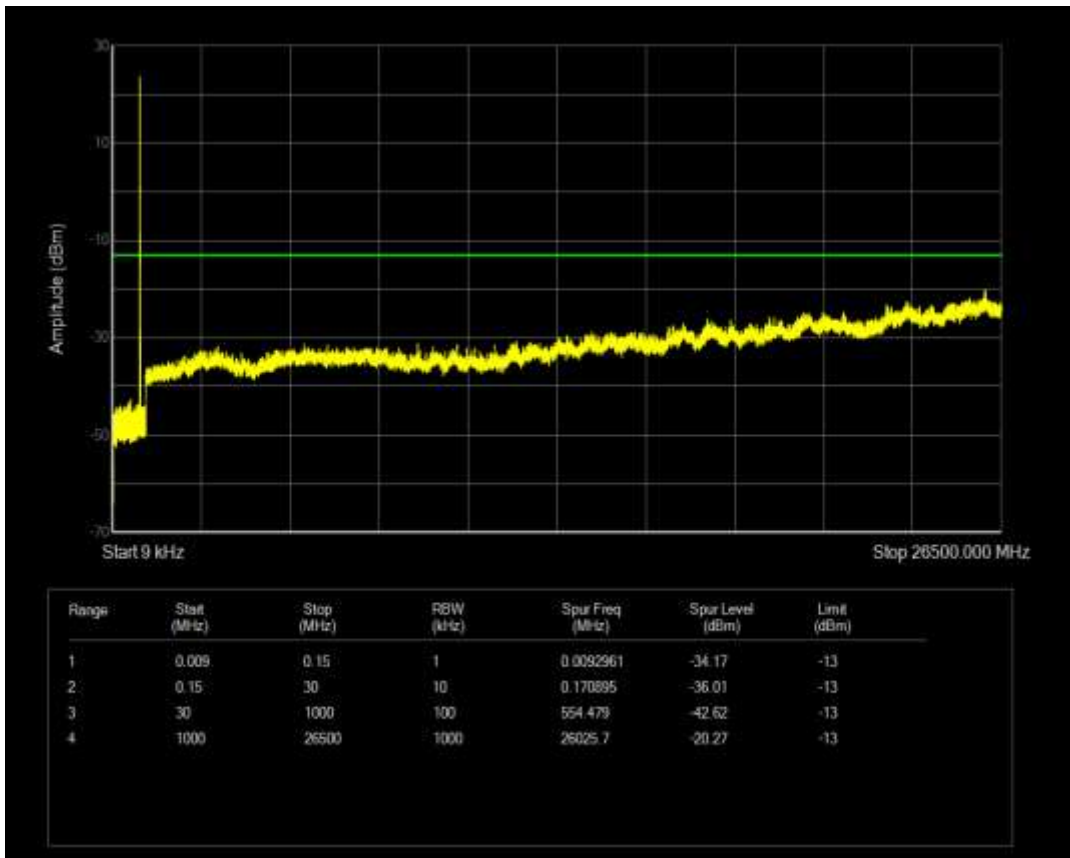

Band5 QAM16 BW=10MHz Channel=20450 RB Size=1 Position=#0

Band5 QAM16 BW=1.4MHz Channel=20643 RB Size=6 Position=#0