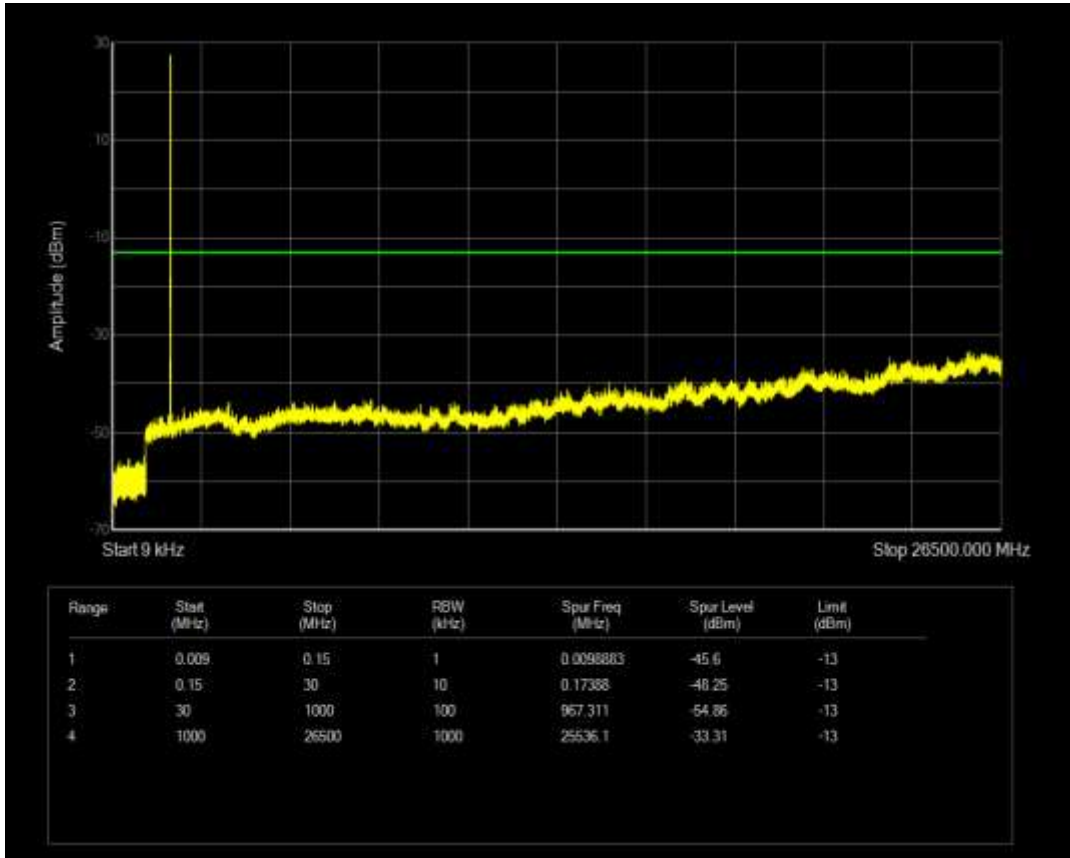

Band66 QAM16 BW=5MHz Channel=132322 RB Size=1 Position=#0

Band66 QAM16 BW=5MHz Channel=131997 RB Size=25 Position=#0