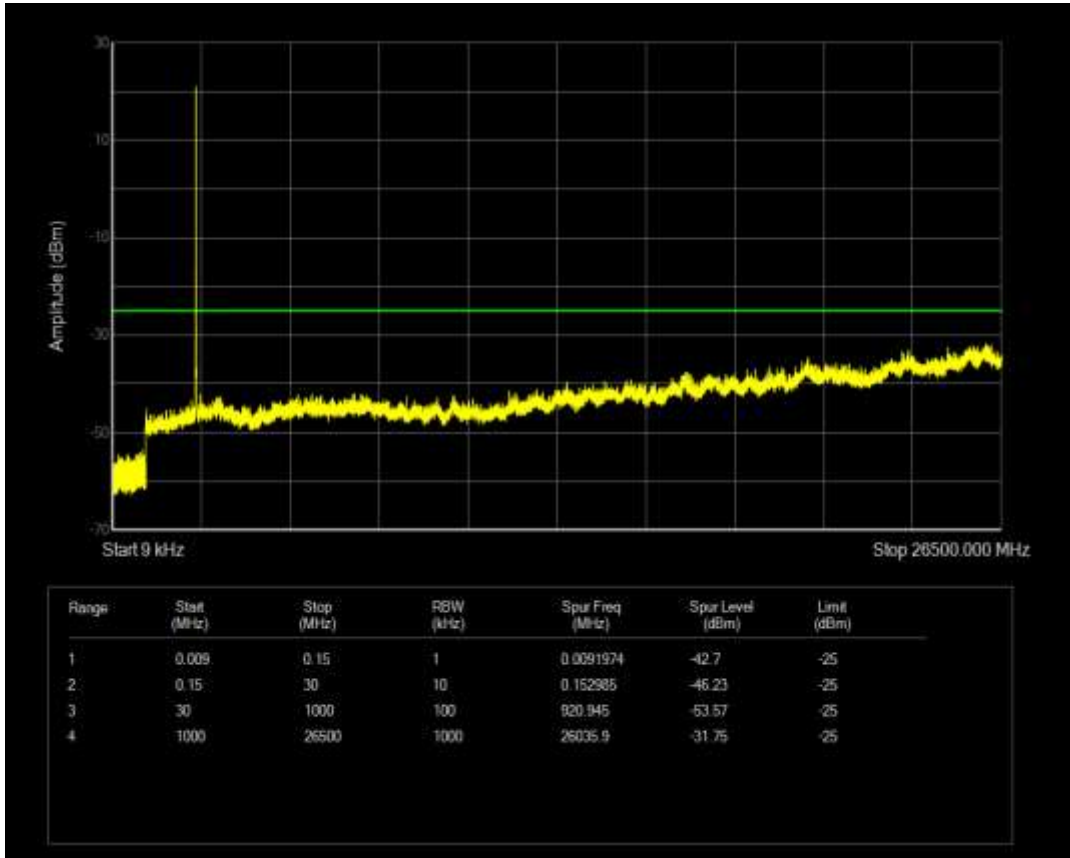

Band7 QAM16 BW=5MHz Channel=20775 RB Size=25 Position=#0

Band7 QPSK BW=10MHz Channel=20800 RB Size=1 Position=#0