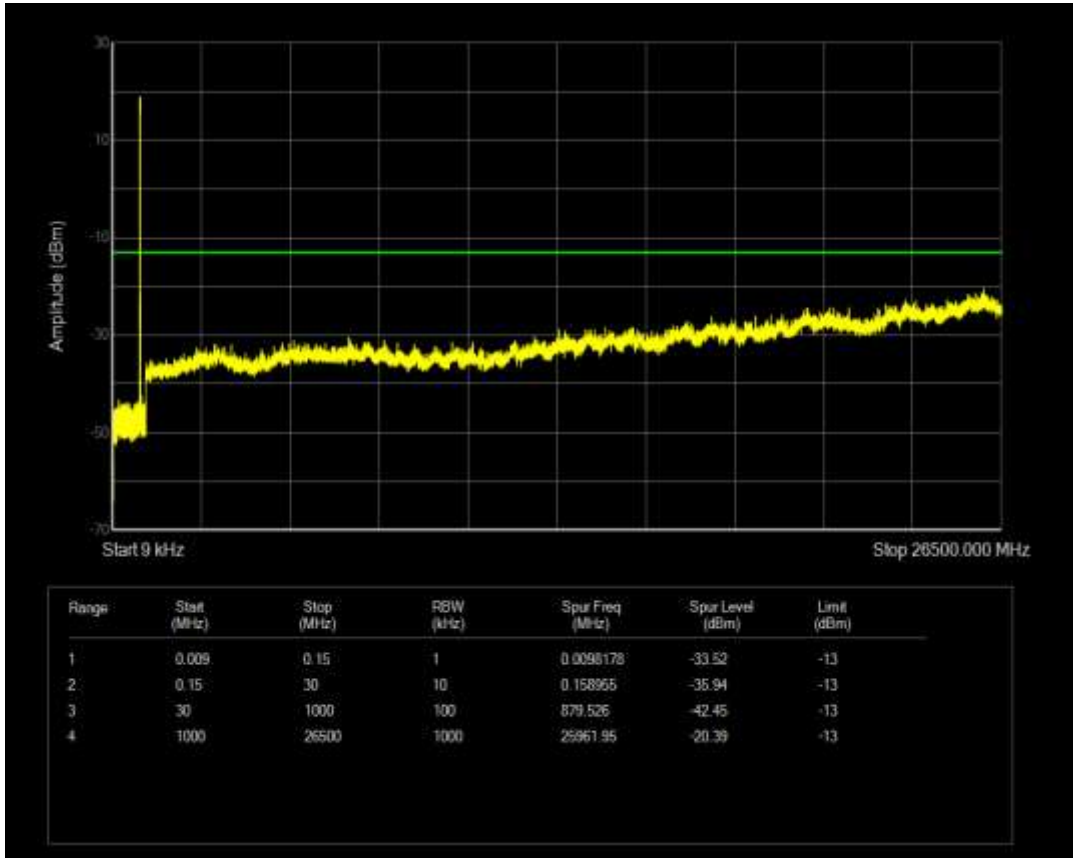

Band5 QAM16 BW=1.4MHz Channel=20525 RB Size=6 Position=#0

Band5 QAM16 BW=3MHz Channel=20415 RB Size=15 Position=#0