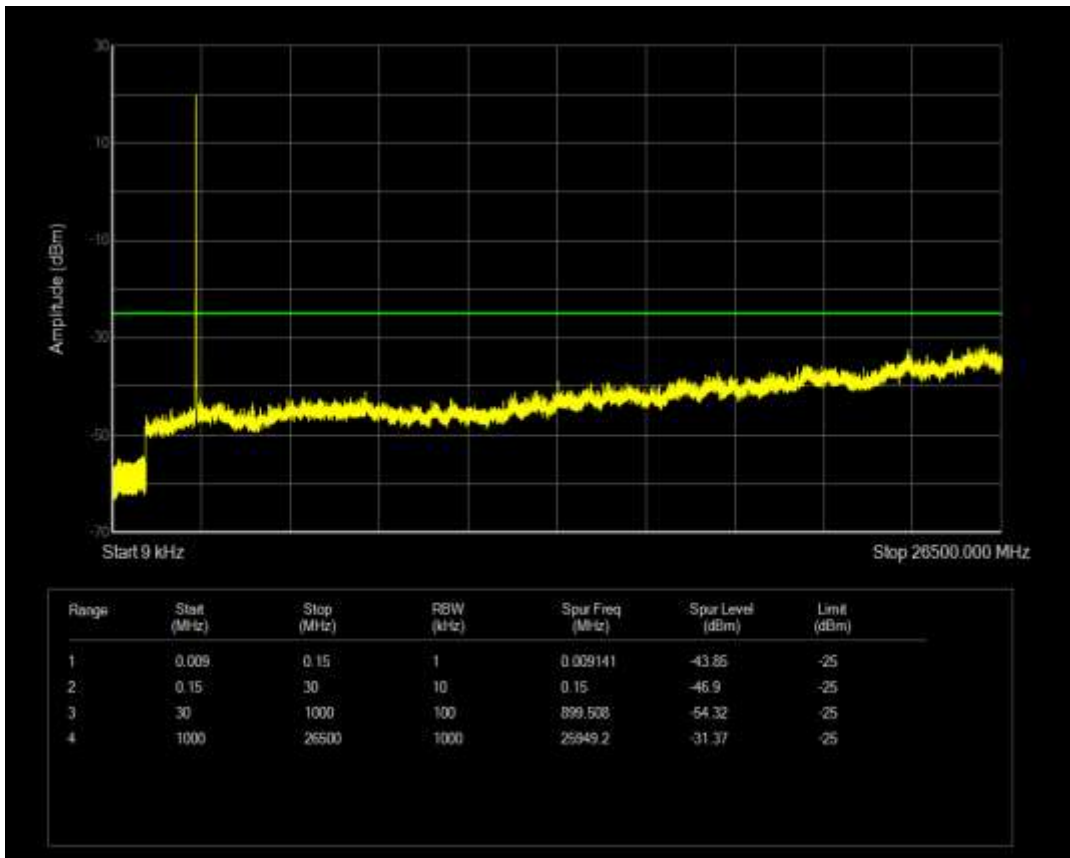

Band7 QPSK BW=10MHz Channel=20800 RB Size=50 Position=#0

Band7 QPSK BW=10MHz Channel=21100 RB Size=1 Position=#0