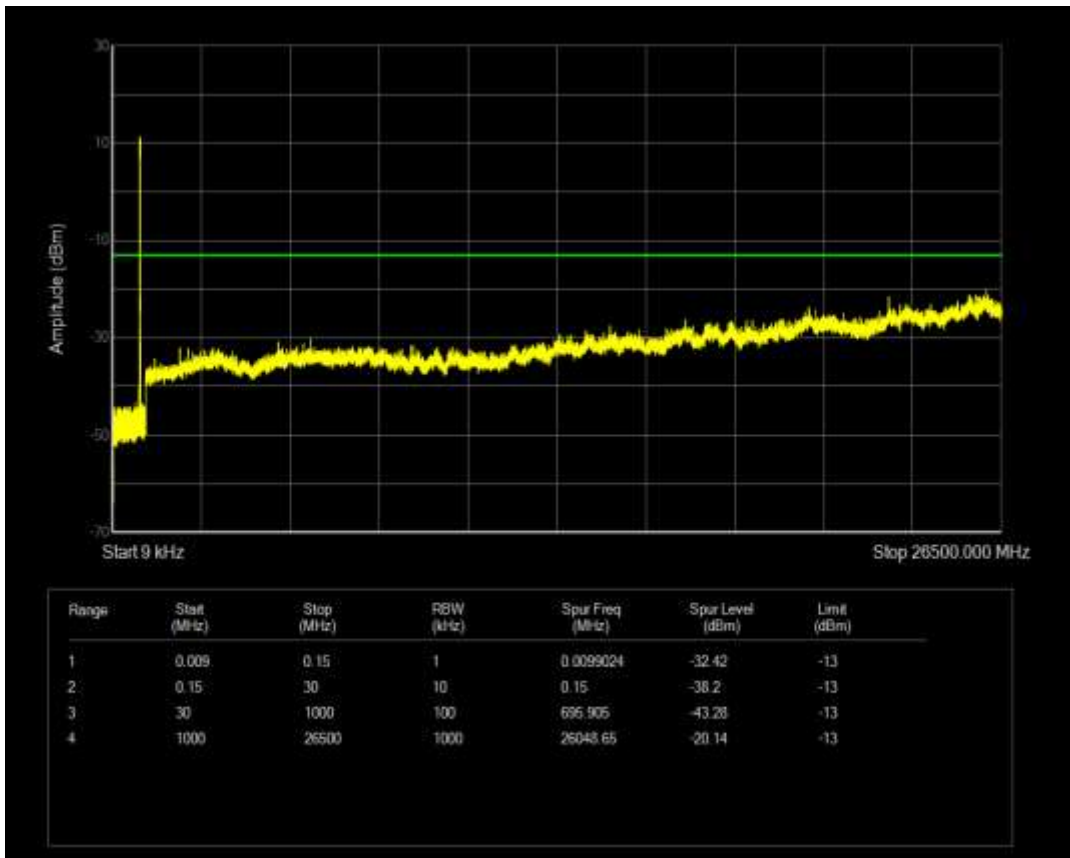

Band5 QPSK BW=10MHz Channel=20450 RB Size=50 Position=#0

Band5 QPSK BW=10MHz Channel=20525 RB Size=50 Position=#0