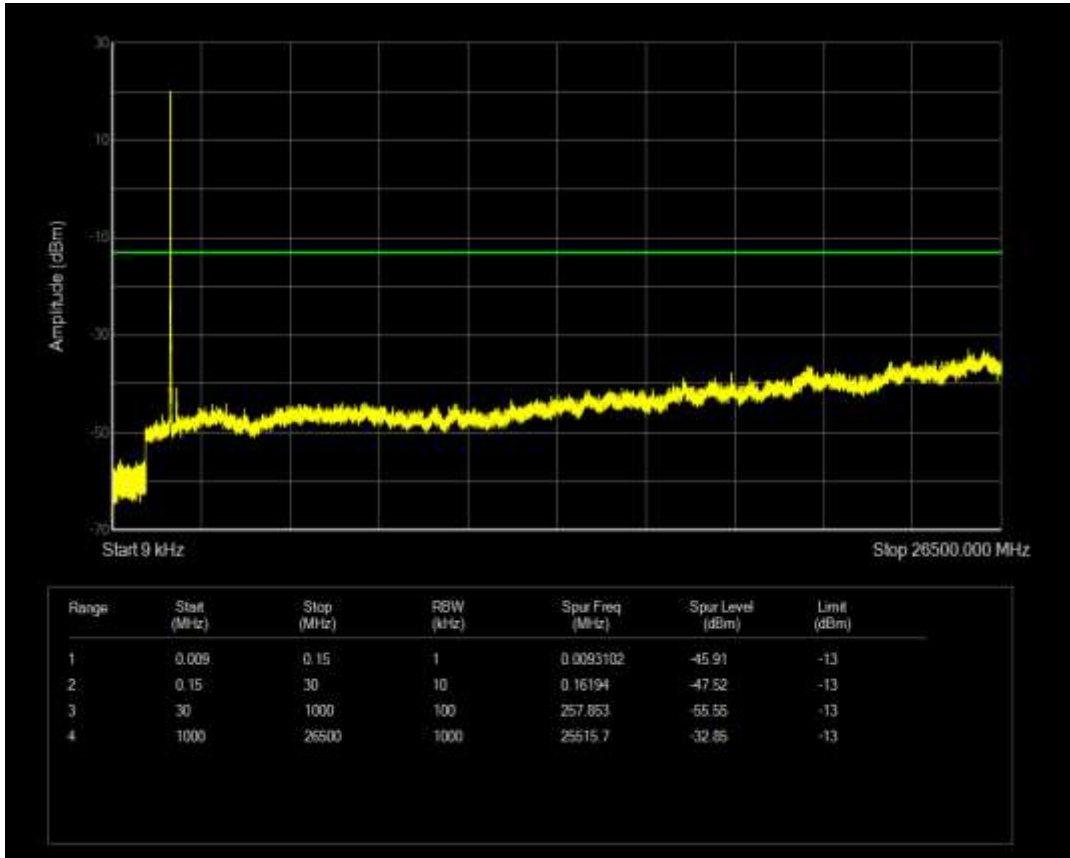

Band66 QAM16 BW=5MHz Channel=131997 RB Size=1 Position=#0

Band66 QAM16 BW=5MHz Channel=132322 RB Size=1 Position=#0

Band66 QAM16 BW=5MHz Channel=131997 RB Size=25 Position=#0

Band66 QPSK BW=10MHz Channel=132322 RB Size=50 Position=#0