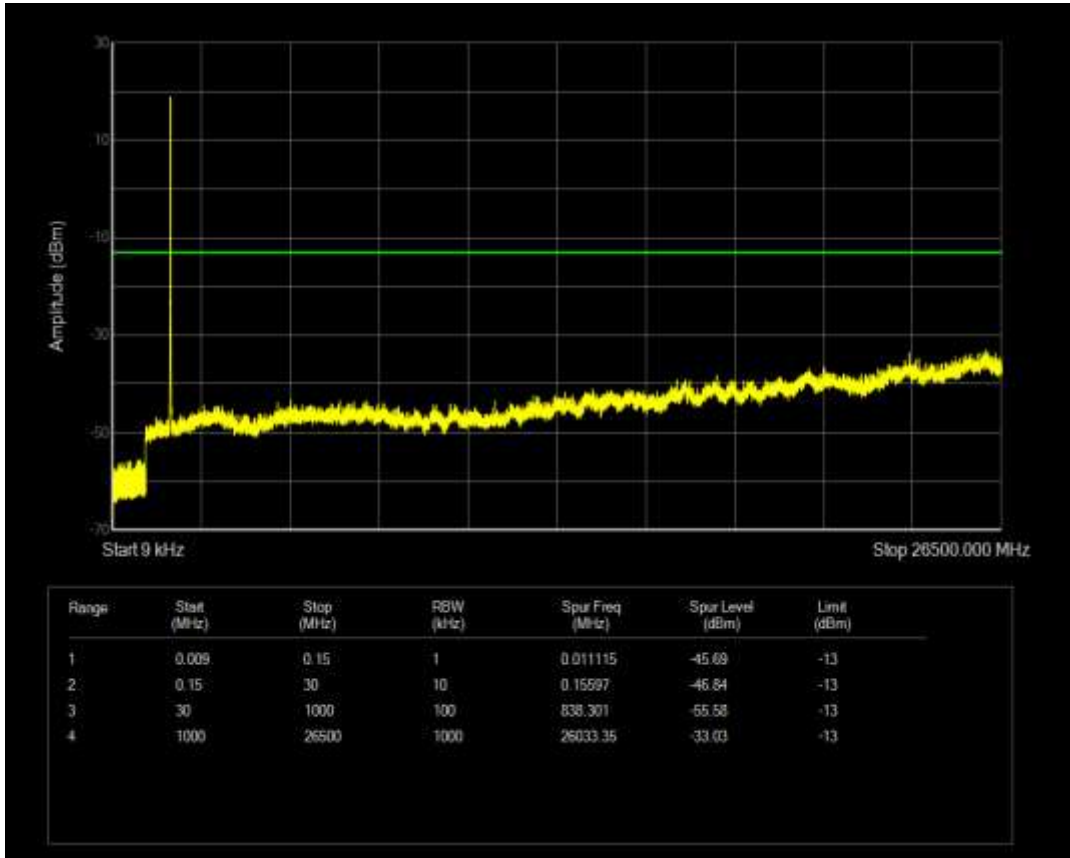

Band66 QAM16 BW=15MHz Channel=132047 RB Size=1 Position=#0

Band66 QAM16 BW=10MHz Channel=132322 RB Size=1 Position=#0

Band66 QAM16 BW=10MHz Channel=132022 RB Size=50 Position=#0

Band66 QAM16 BW=10MHz Channel=132322 RB Size=50 Position=#0