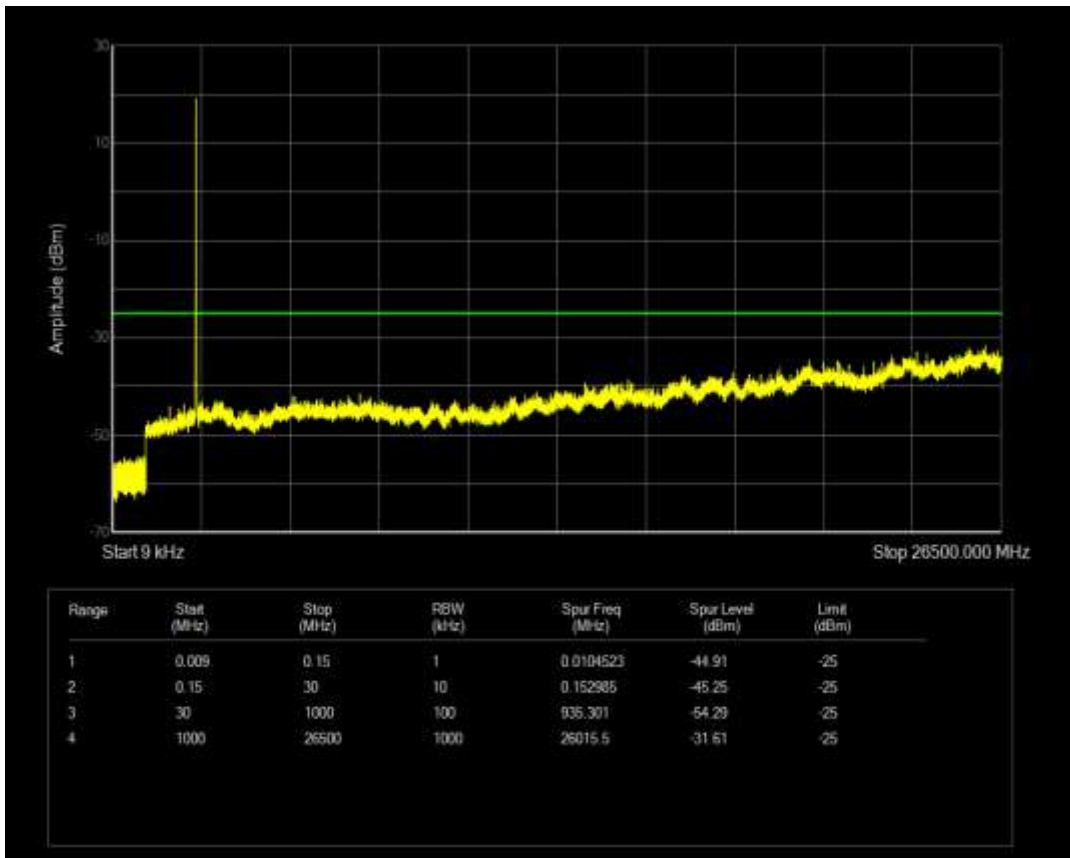

Band7 QAM16 BW=10MHz Channel=20800 RB Size=50 Position=#0

Band7 QAM16 BW=10MHz Channel=20800 RB Size=1 Position=#0