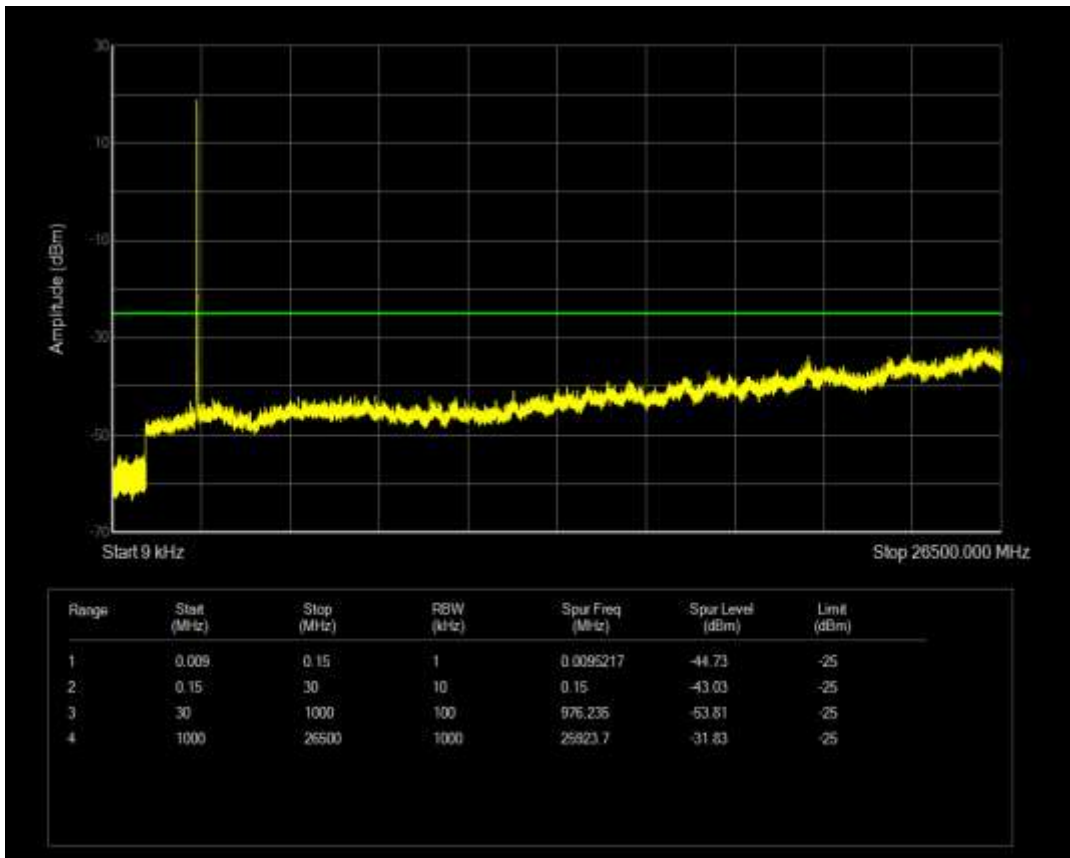

Band7 QAM16 BW=10MHz Channel=21100 RB Size=50 Position=#0

Band7 QAM16 BW=10MHz Channel=21100 RB Size=1 Position=#0