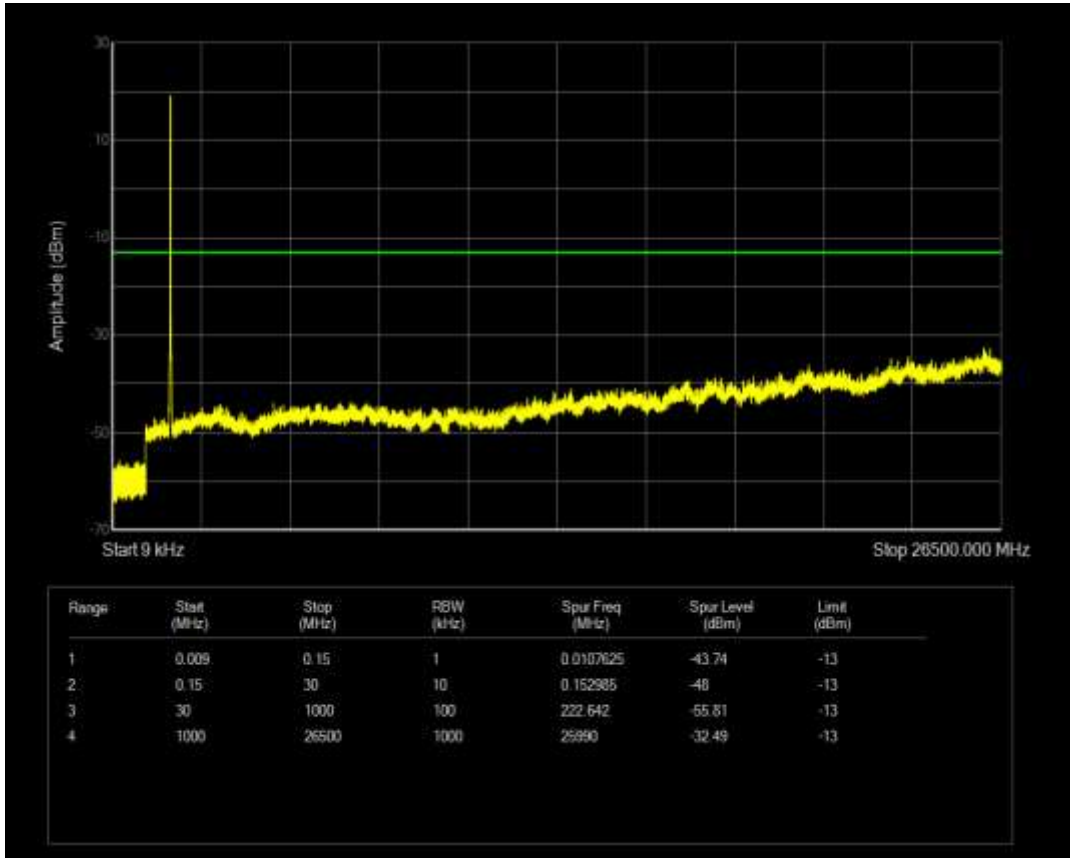

Band66 QAM16 BW=15MHz Channel=132322 RB Size=75 Position=#0

Band66 QAM16 BW=15MHz Channel=132597 RB Size=75 Position=#0