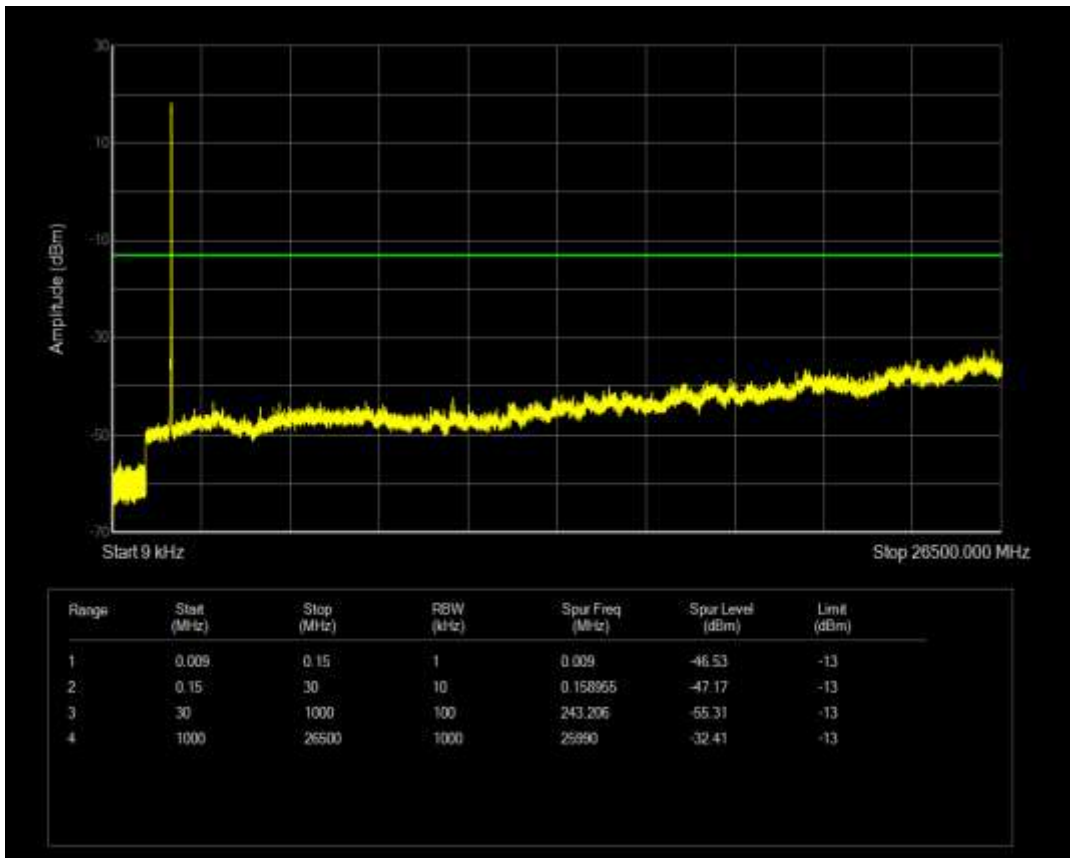

Band66 QAM16 BW=15MHz Channel=132597 RB Size=75 Position=#0

Band66 QAM16 BW=15MHz Channel=132597 RB Size=1 Position=#0