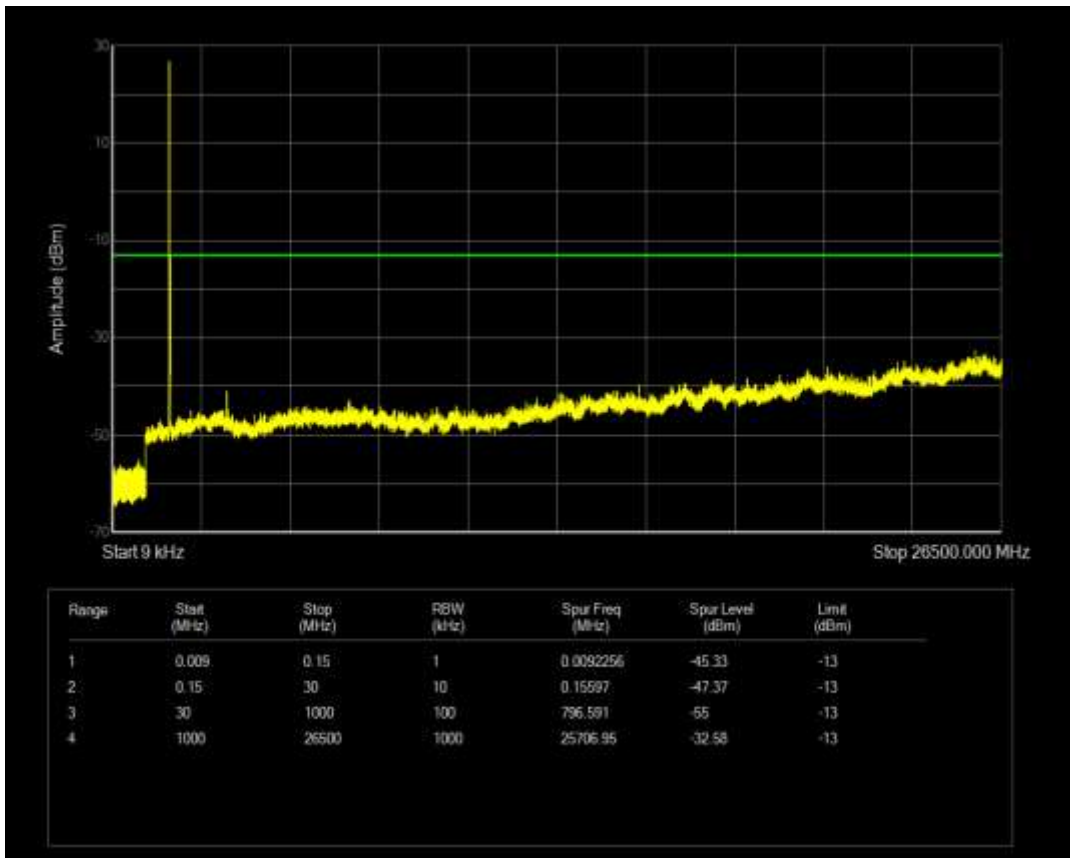

Band66 QPSK BW=15MHz Channel=132047 RB Size=1 Position=#0

Band66 QPSK BW=10MHz Channel=132622 RB Size=50 Position=#0