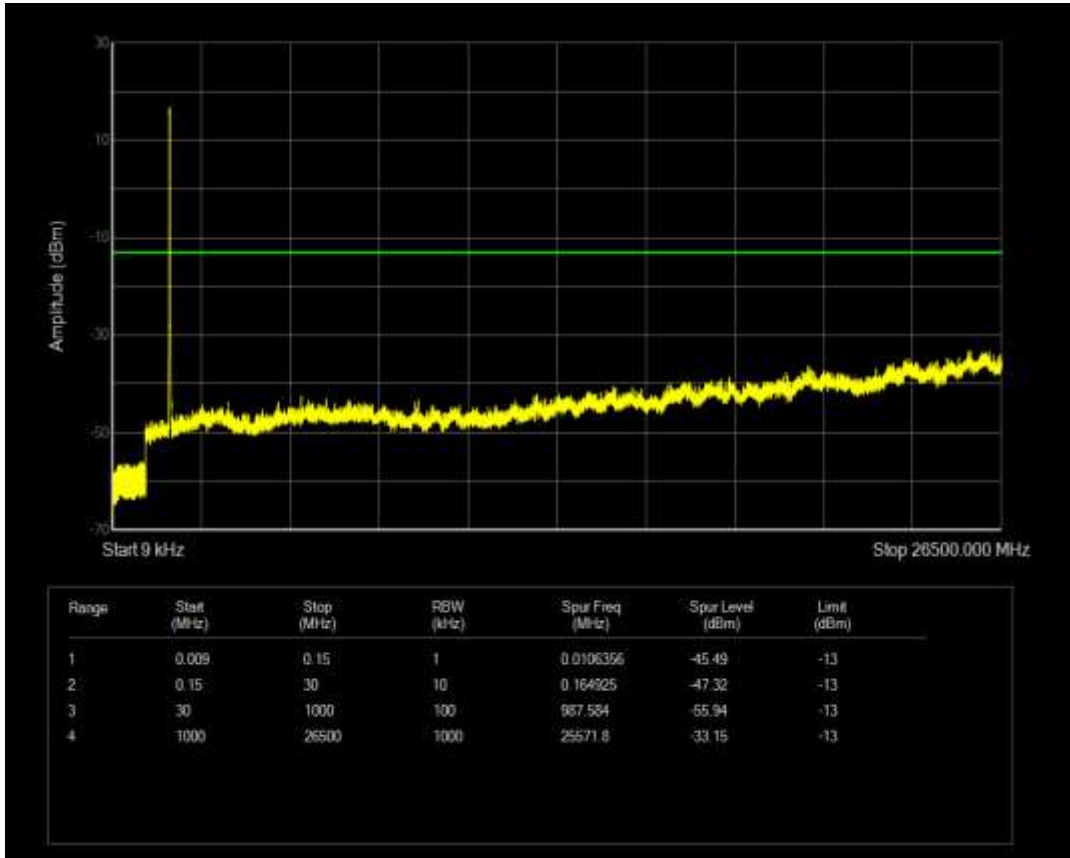

Band66 QAM16 BW=3MHz Channel=131987 RB Size=15 Position=#0

Band66 QAM16 BW=3MHz Channel=132322 RB Size=15 Position=#0

Band66 QAM16 BW=3MHz Channel=132322 RB Size=1 Position=#0

Band66 QAM16 BW=20MHz Channel=132072 RB Size=100 Position=#0