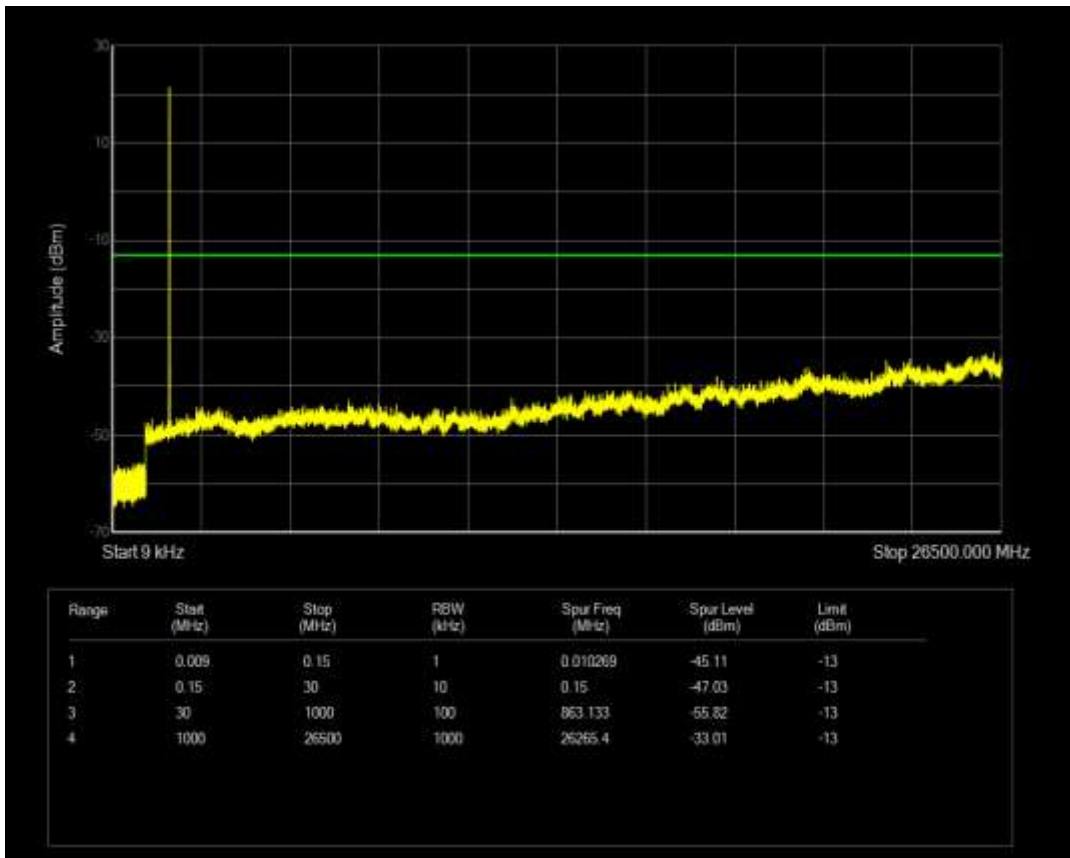

Band66 QPSK BW=5MHz Channel=131997 RB Size=25 Position=#0

Band66 QPSK BW=5MHz Channel=132322 RB Size=25 Position=#0