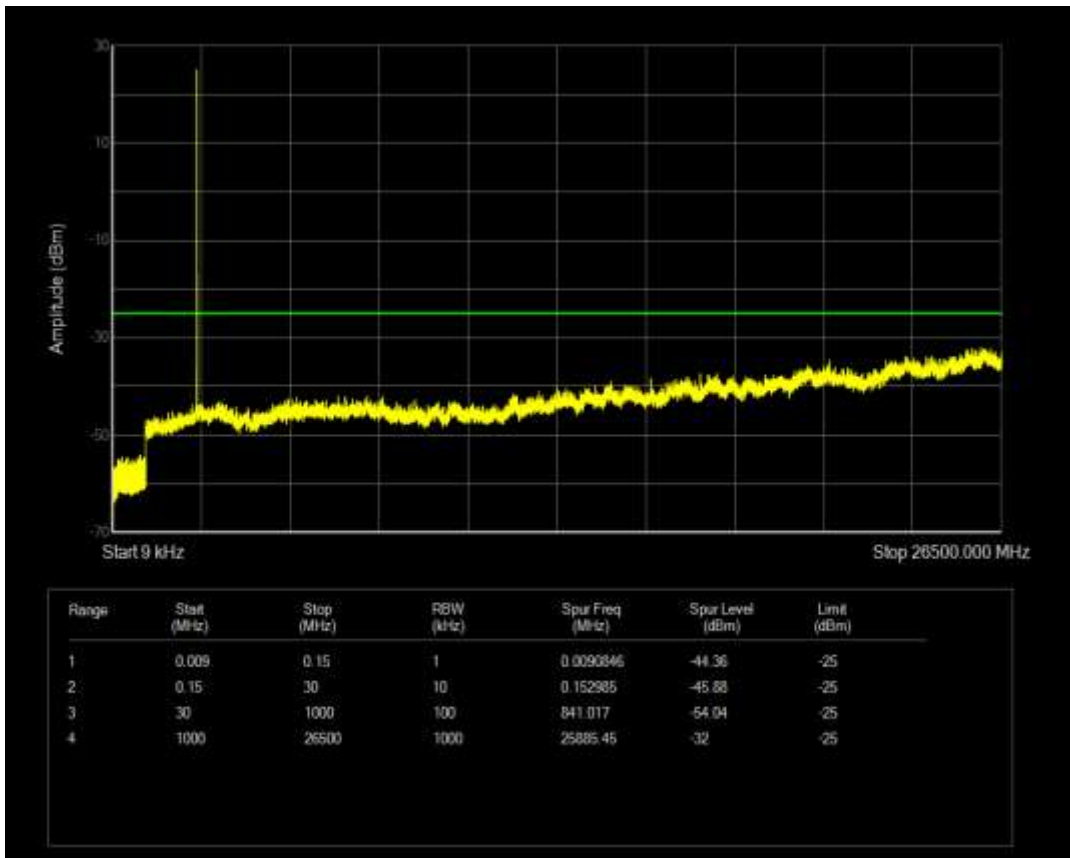

Band7 QPSK BW=5MHz Channel=21100 RB Size=1 Position=#0

Band7 QPSK BW=20MHz Channel=20850 RB Size=100 Position=#0