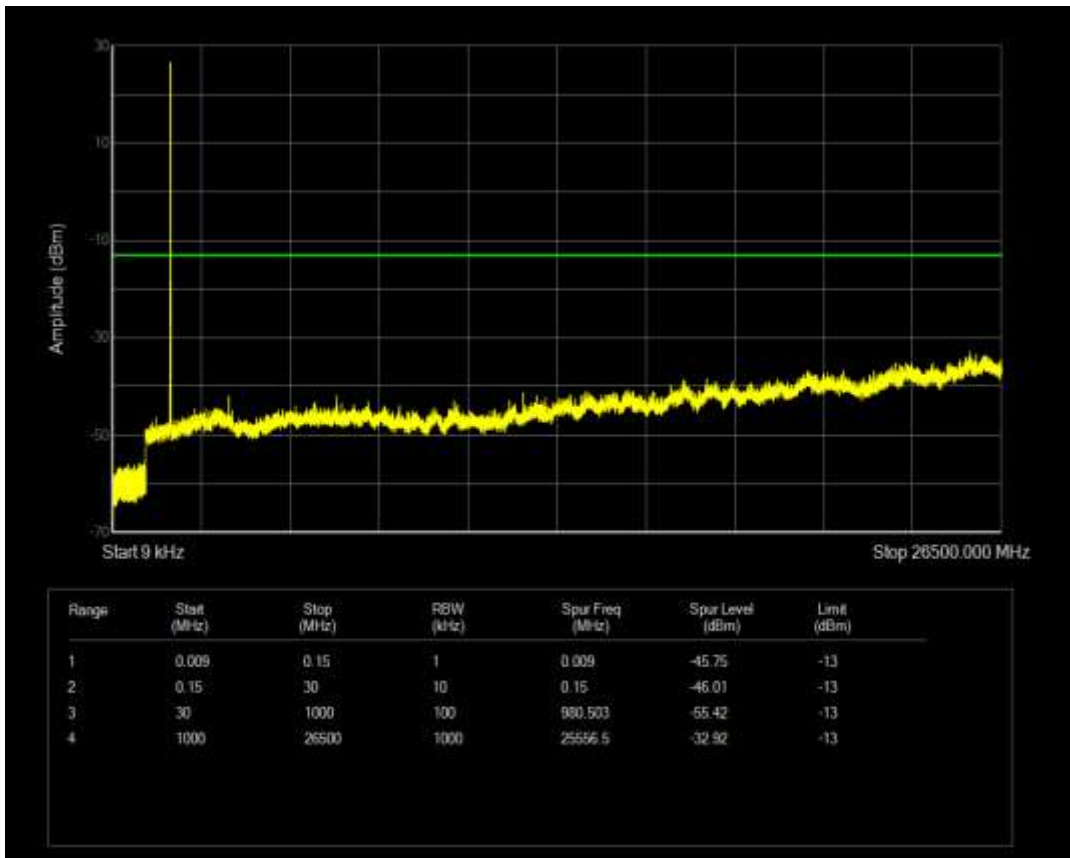

Band66 QPSK BW=10MHz Channel=132322 RB Size=1 Position=#0

Band66 QPSK BW=10MHz Channel=132622 RB Size=1 Position=#0