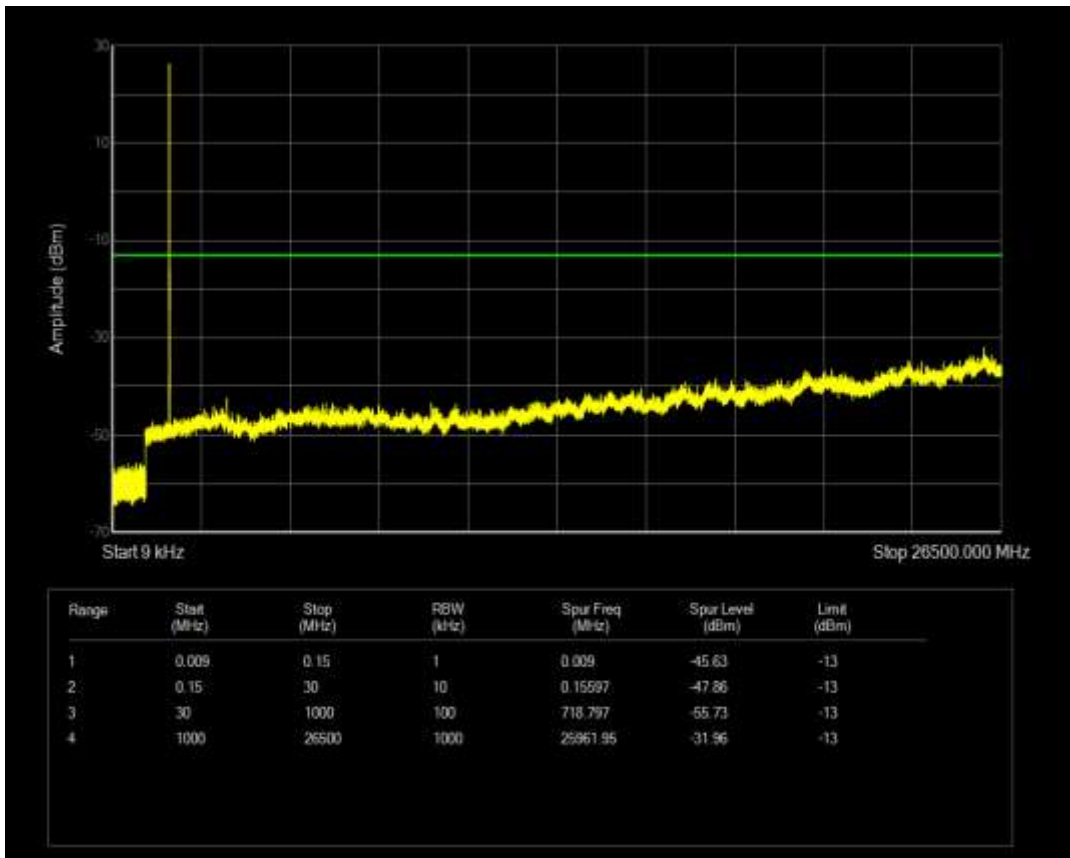

Band66 QAM16 BW=5MHz Channel=131997 RB Size=1 Position=#0

Band66 QAM16 BW=5MHz Channel=132322 RB Size=1 Position=#0