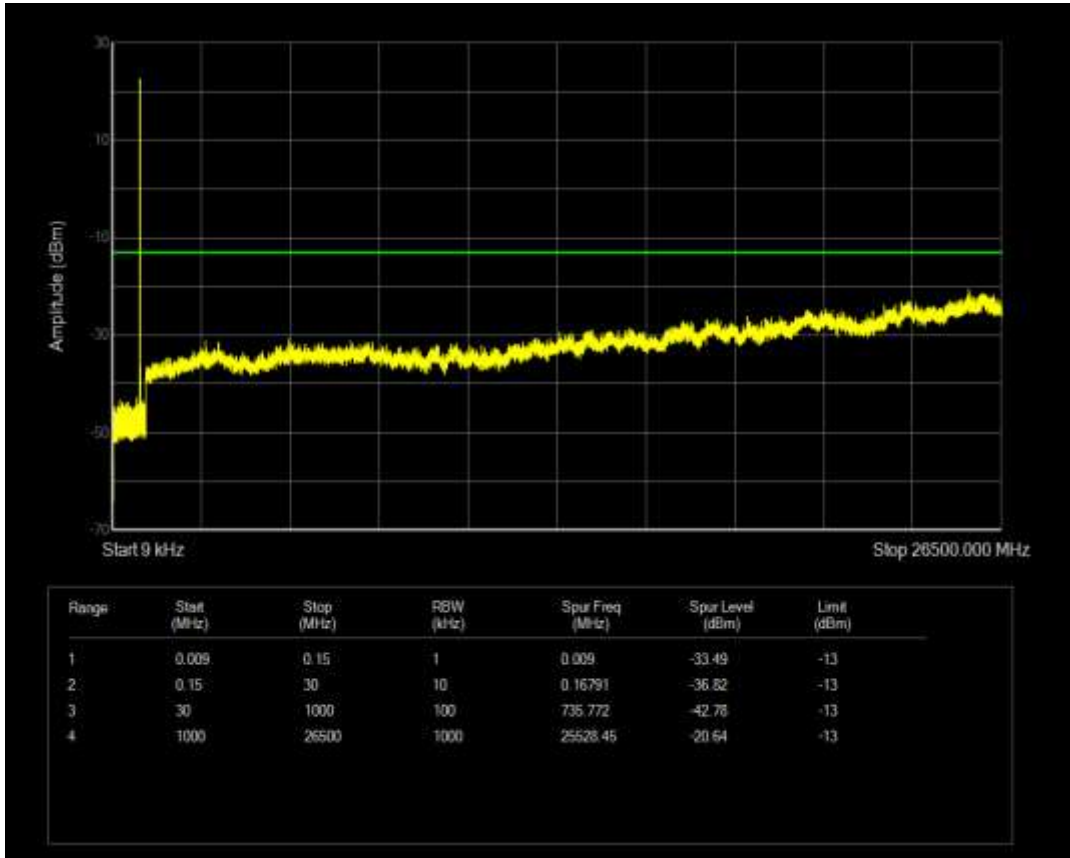

Band5 QAM16 BW=10MHz Channel=20525 RB Size=1 Position=#0

Band5 QAM16 BW=1.4MHz Channel=20407 RB Size=6 Position=#0

Band5 QAM16 BW=1.4MHz Channel=20407 RB Size=1 Position=#0

Band5 QAM16 BW=1.4MHz Channel=20525 RB Size=1 Position=#0