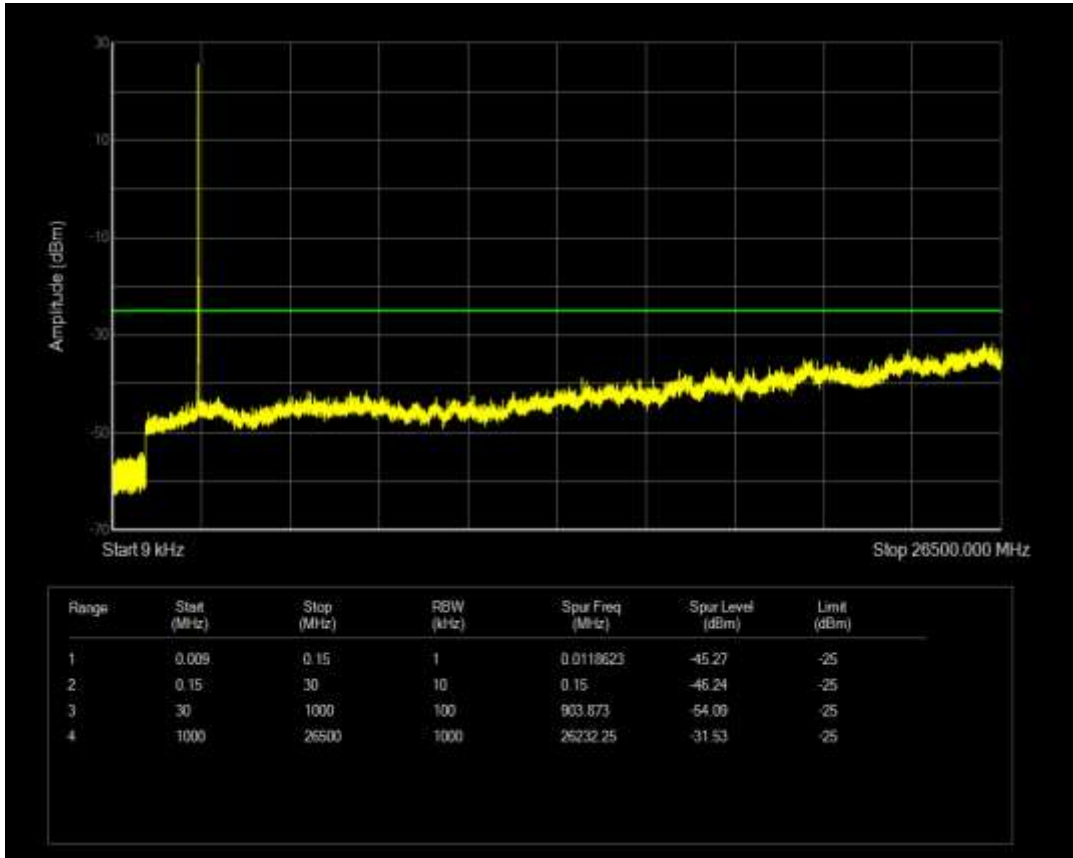

Band7 QPSK BW=10MHz Channel=21400 RB Size=1 Position=#0

Band7 QPSK BW=10MHz Channel=21400 RB Size=50 Position=#0