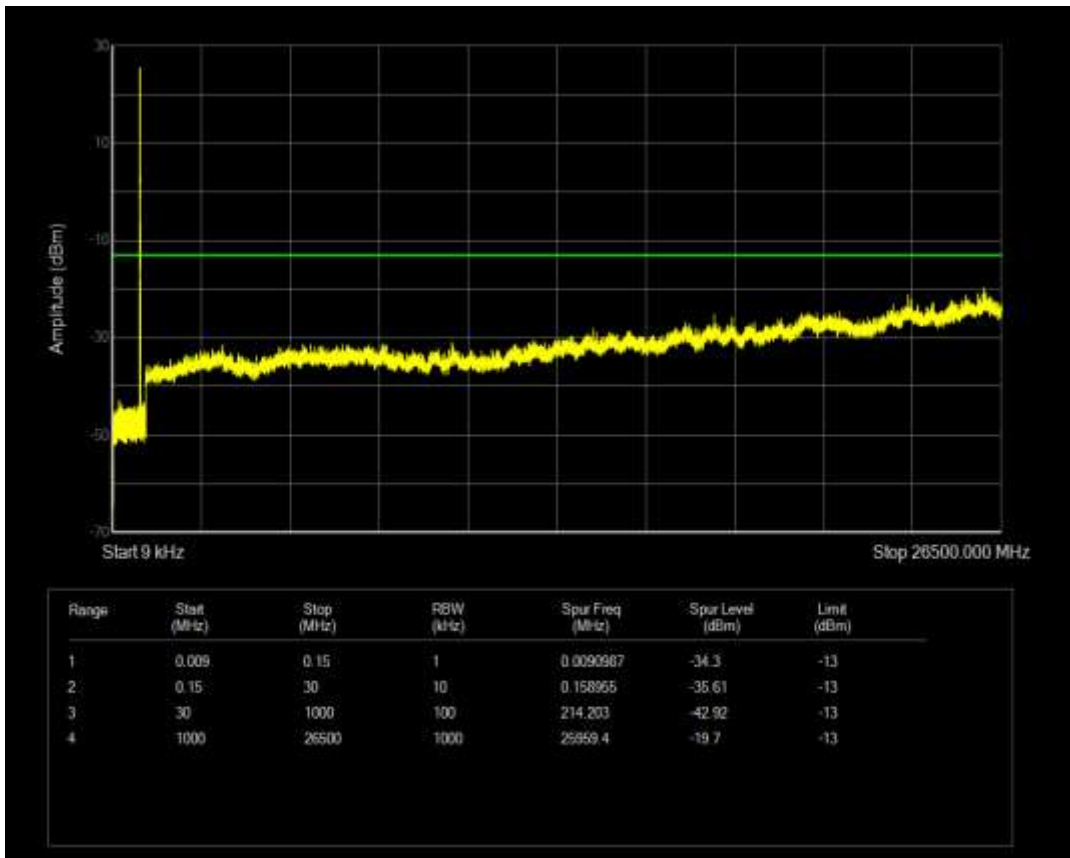

Band5 QAM16 BW=5MHz Channel=20525 RB Size=1 Position=#0

Band5 QAM16 BW=5MHz Channel=20625 RB Size=1 Position=#0