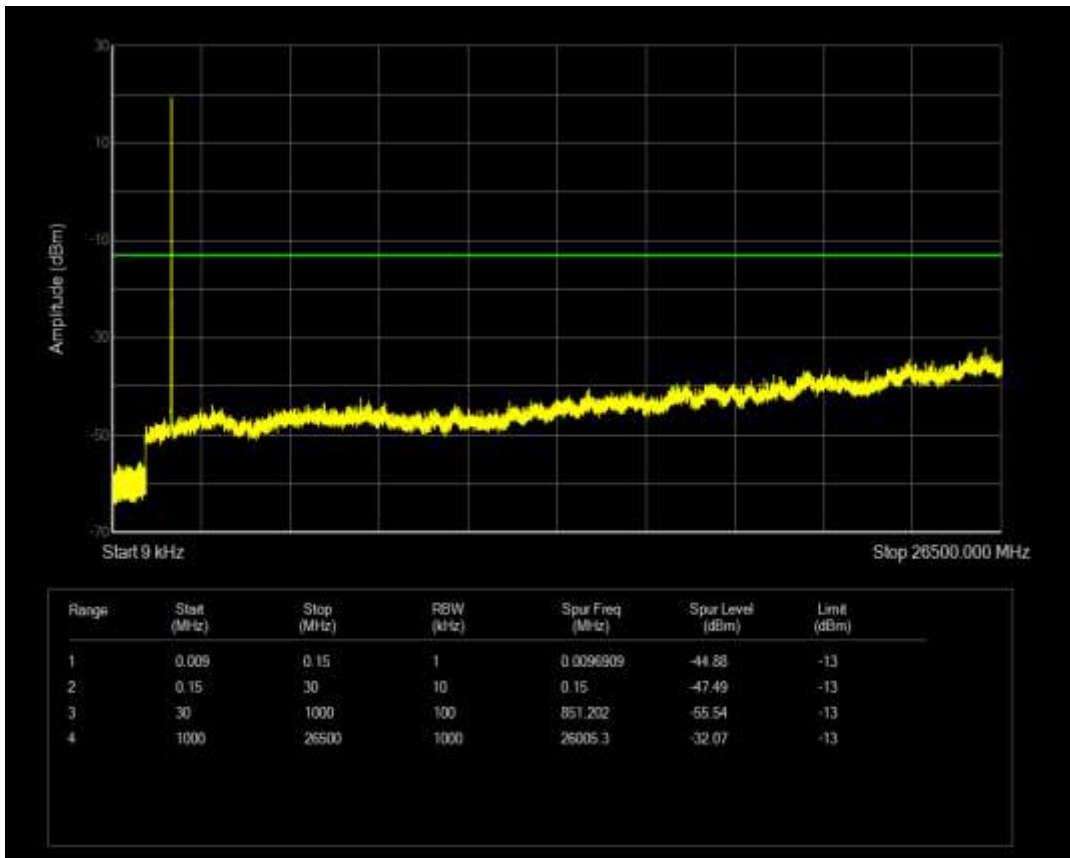

Band66 QAM16 BW=10MHz Channel=132622 RB Size=50 Position=#0

Band66 QAM16 BW=10MHz Channel=132622 RB Size=1 Position=#0