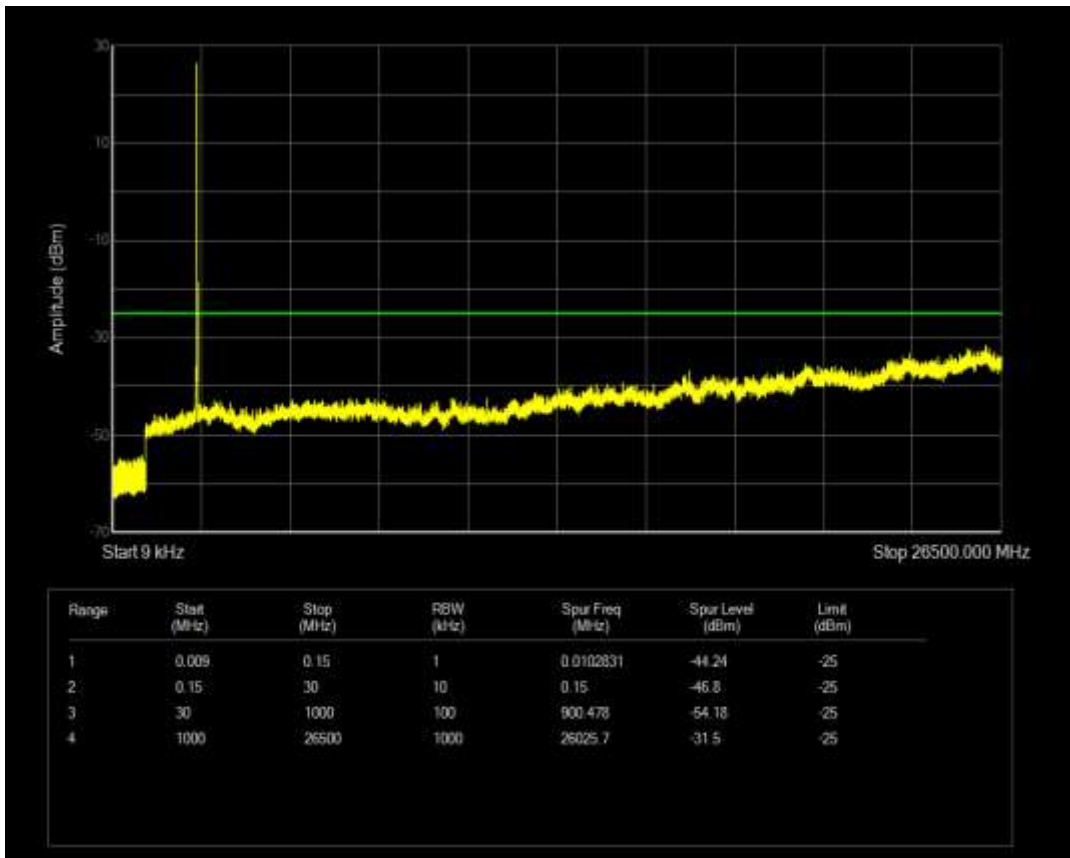

Band7 QAM16 BW=15MHz Channel=21100 RB Size=1 Position=#0

Band7 QAM16 BW=15MHz Channel=21375 RB Size=1 Position=#0