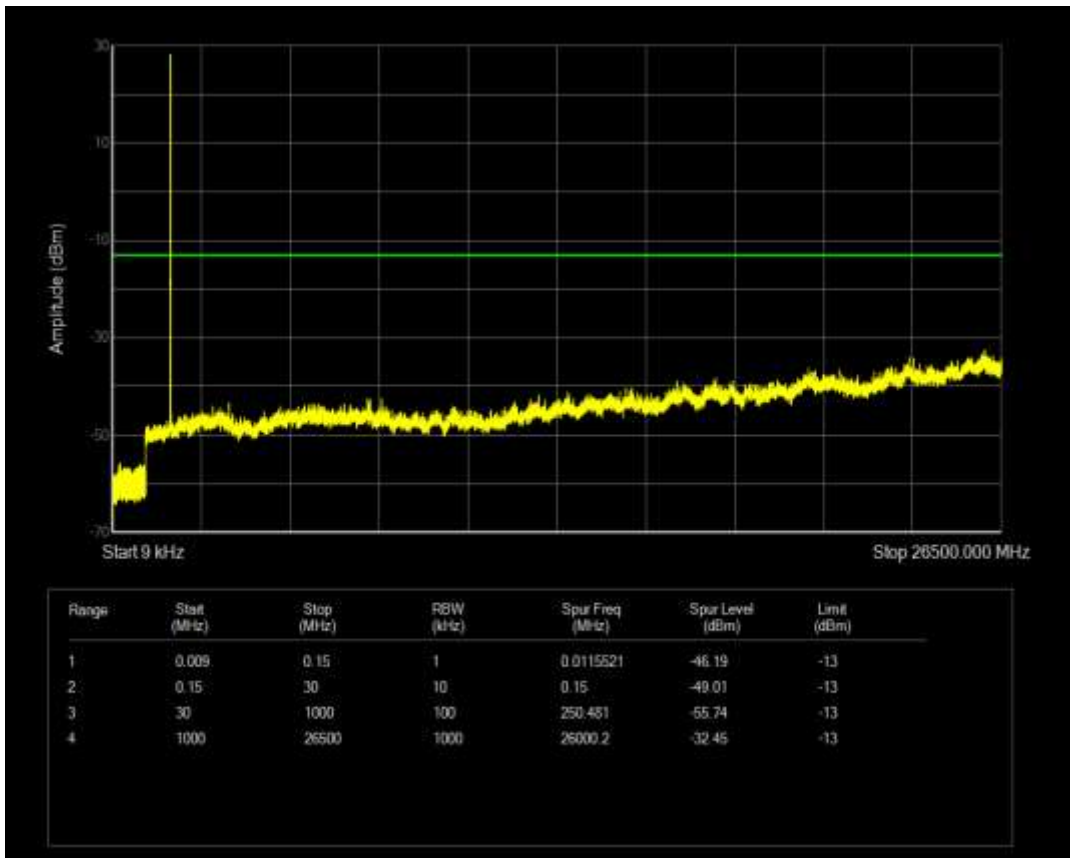

Band66 QAM16 BW=3MHz Channel=132322 RB Size=1 Position=#0

Band66 QAM16 BW=20MHz Channel=132072 RB Size=100 Position=#0