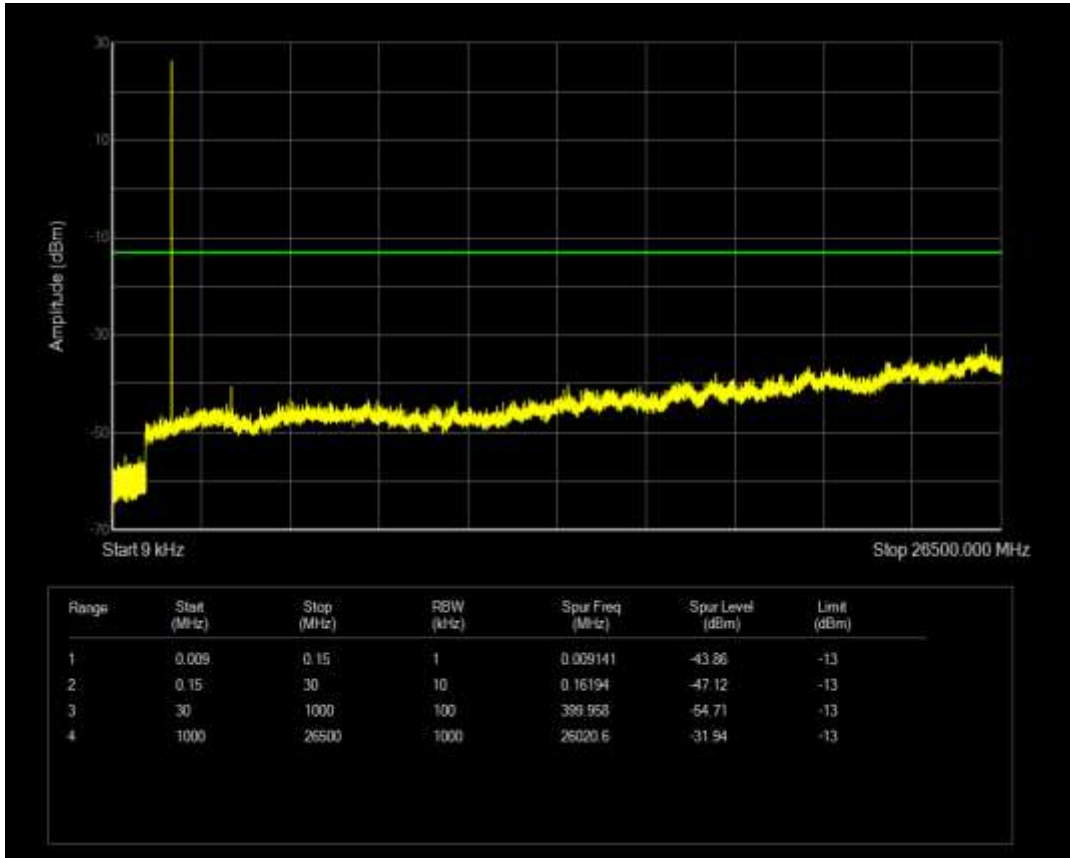

Band66 QPSK BW=1.4MHz Channel=131979 RB Size=6 Position=#0

Band66 QAM16 BW=5MHz Channel=132322 RB Size=25 Position=#0

Band66 QAM16 BW=3MHz Channel=132657 RB Size=15 Position=#0

Band66 QAM16 BW=3MHz Channel=132657 RB Size=1 Position=#0