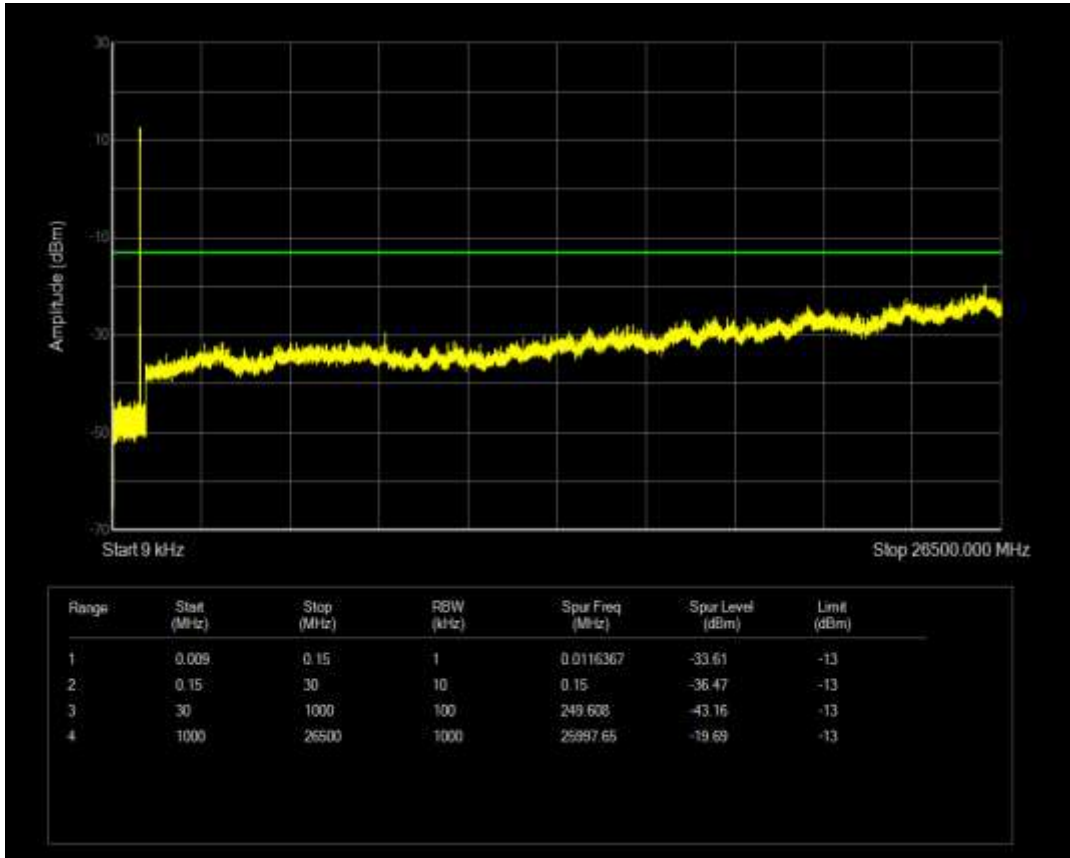

Band5 QAM16 BW=3MHz Channel=20415 RB Size=1 Position=#0

Band5 QAM16 BW=10MHz Channel=20600 RB Size=1 Position=#0

Band5 QAM16 BW=10MHz Channel=20600 RB Size=50 Position=#0

Band5 QAM16 BW=5MHz Channel=20525 RB Size=25 Position=#0