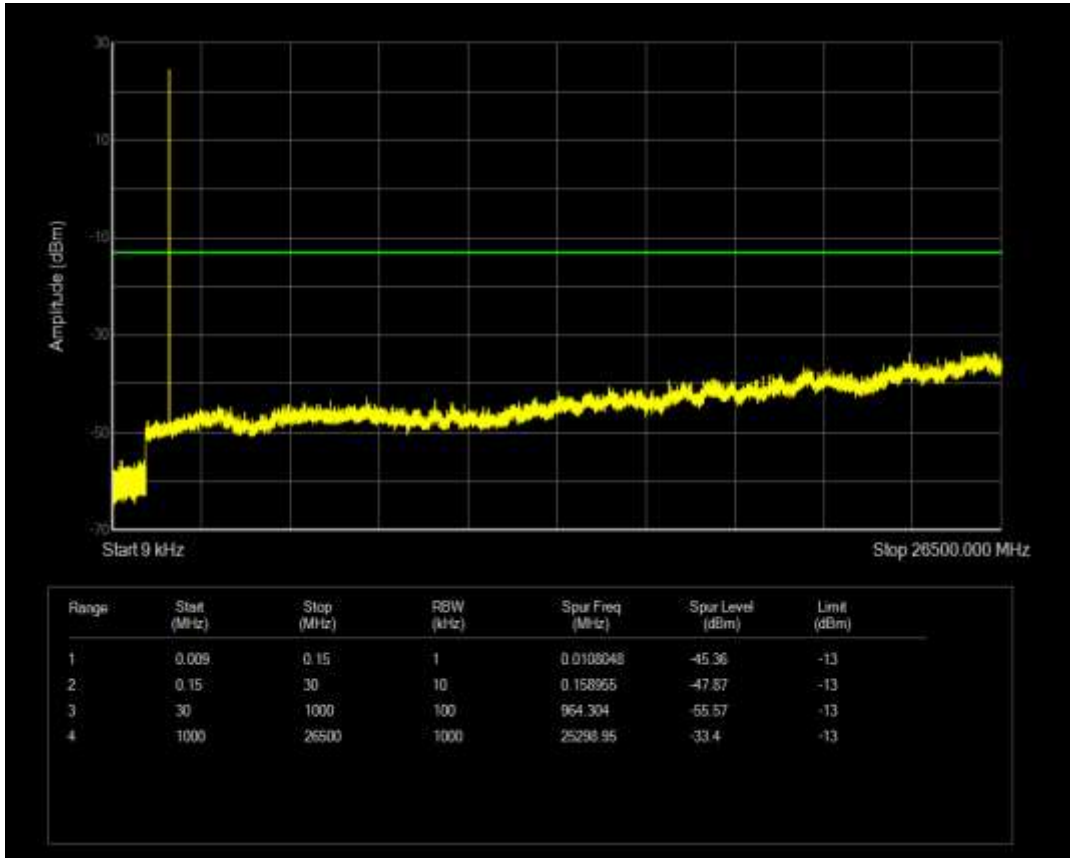

Band66 QAM16 BW=1.4MHz Channel=131979 RB Size=6 Position=#0

Band66 QAM16 BW=1.4MHz Channel=132322 RB Size=1 Position=#0