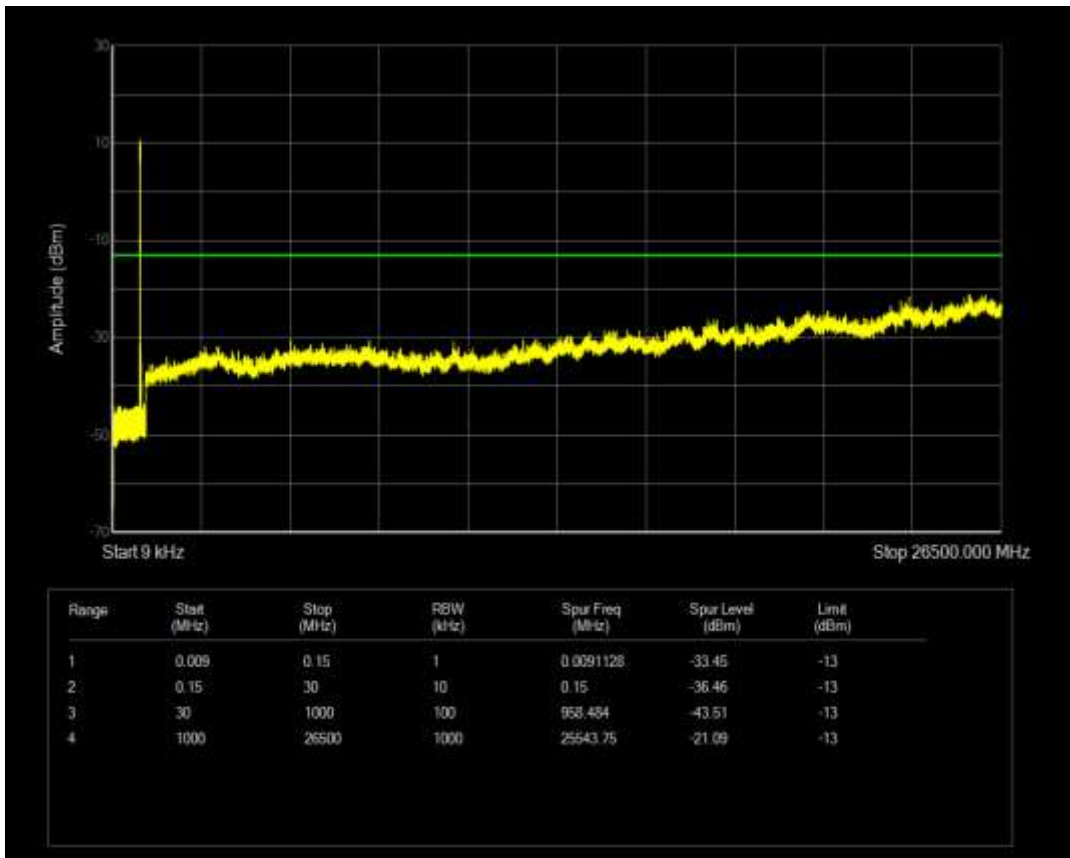

Band5 QAM16 BW=10MHz Channel=20600 RB Size=50 Position=#0

Band5 QAM16 BW=5MHz Channel=20525 RB Size=25 Position=#0