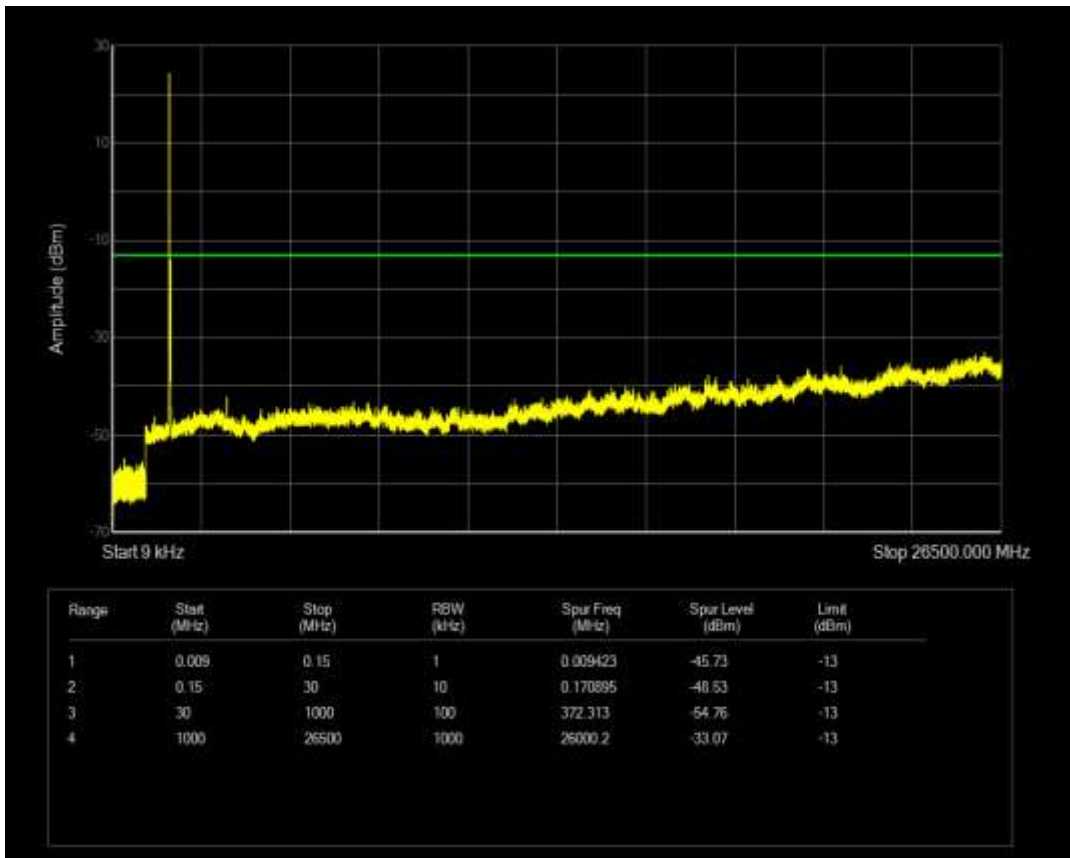

Band66 QAM16 BW=20MHz Channel=132072 RB Size=1 Position=#0

Band66 QAM16 BW=20MHz Channel=132322 RB Size=1 Position=#0