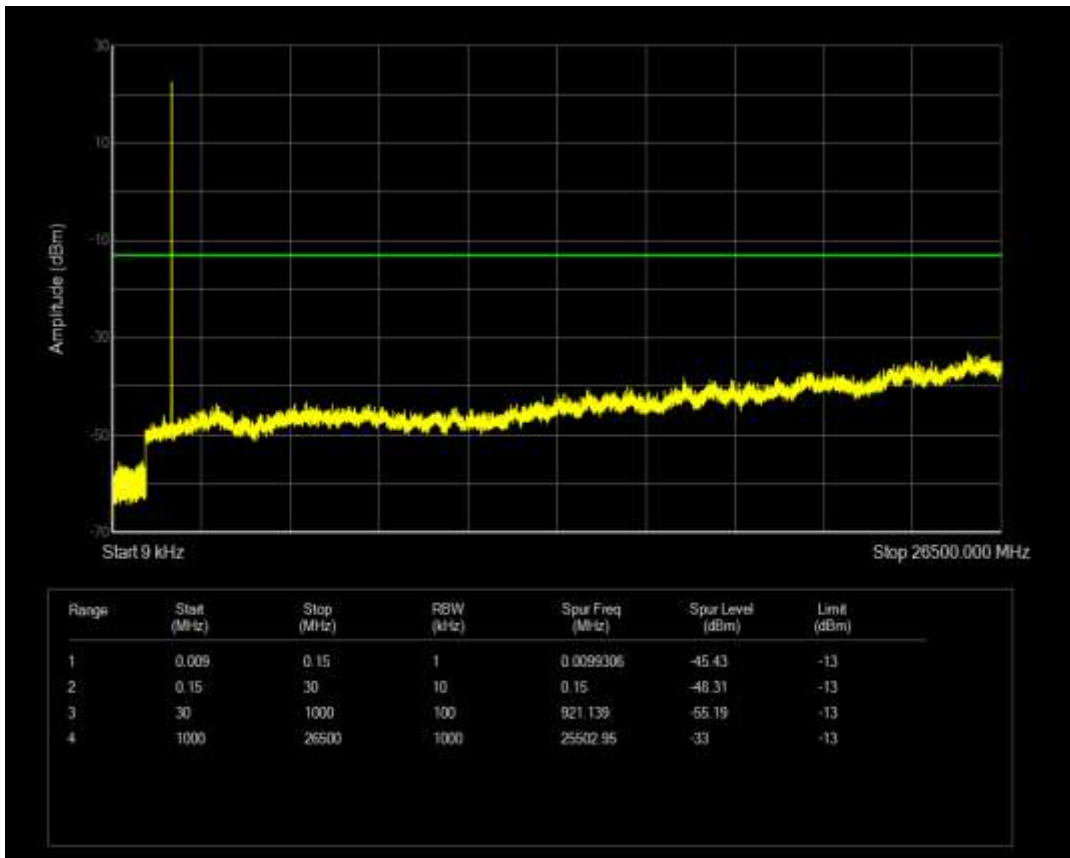

Band66 QAM16 BW=3MHz Channel=132657 RB Size=15 Position=#0

Band66 QAM16 BW=3MHz Channel=132657 RB Size=1 Position=#0