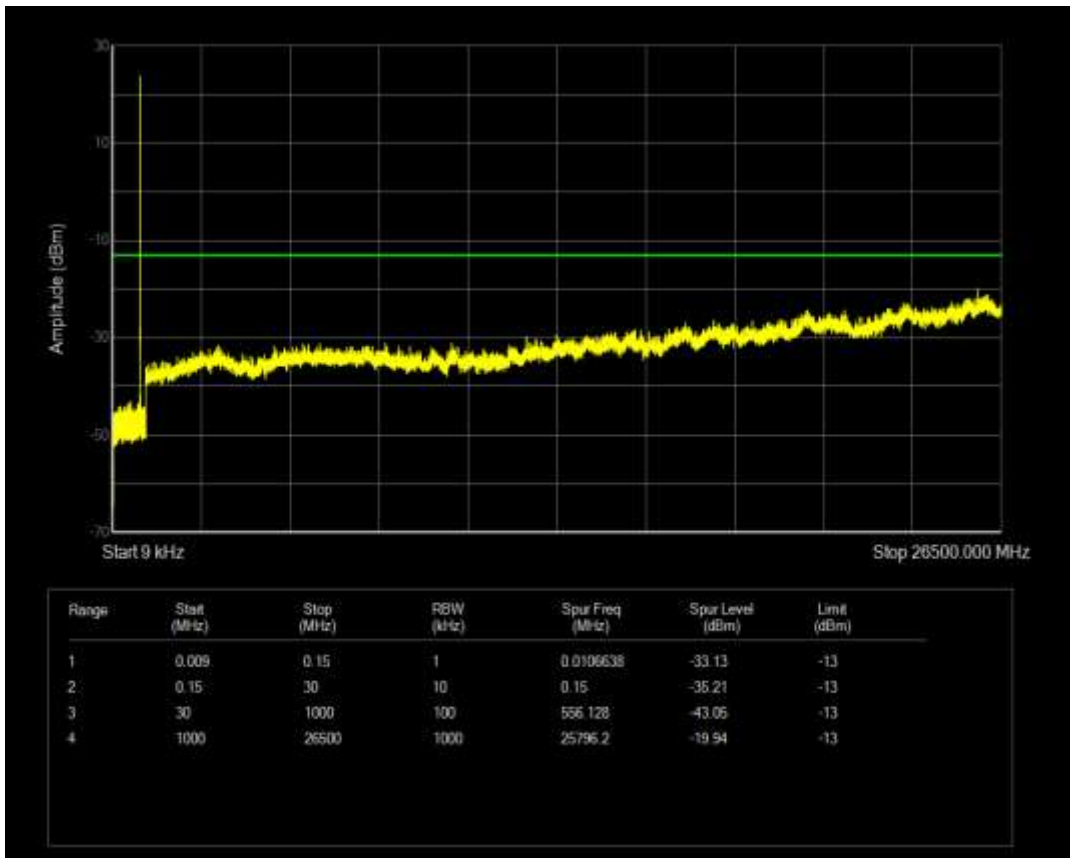

Band5 QAM16 BW=3MHz Channel=20635 RB Size=1 Position=#0

Band5 QAM16 BW=3MHz Channel=20525 RB Size=15 Position=#0