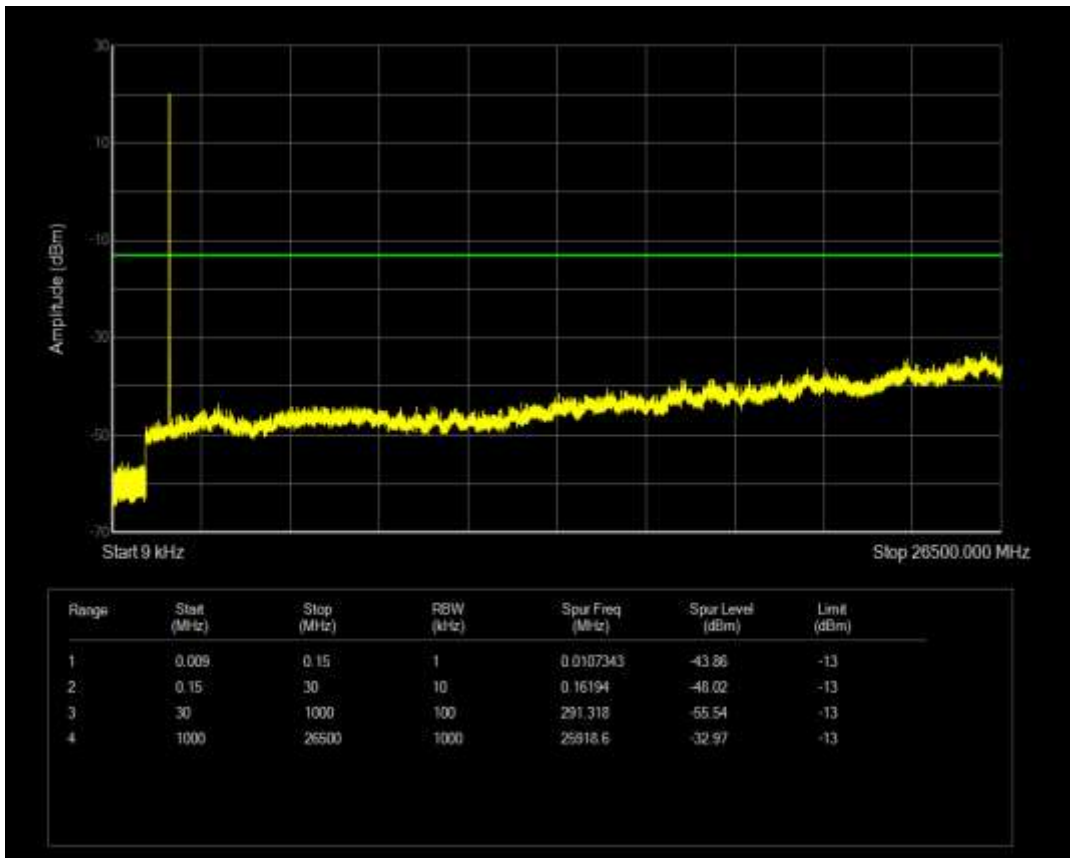

Band66 QAM16 BW=5MHz Channel=131997 RB Size=25 Position=#0

Band66 QPSK BW=10MHz Channel=132322 RB Size=50 Position=#0