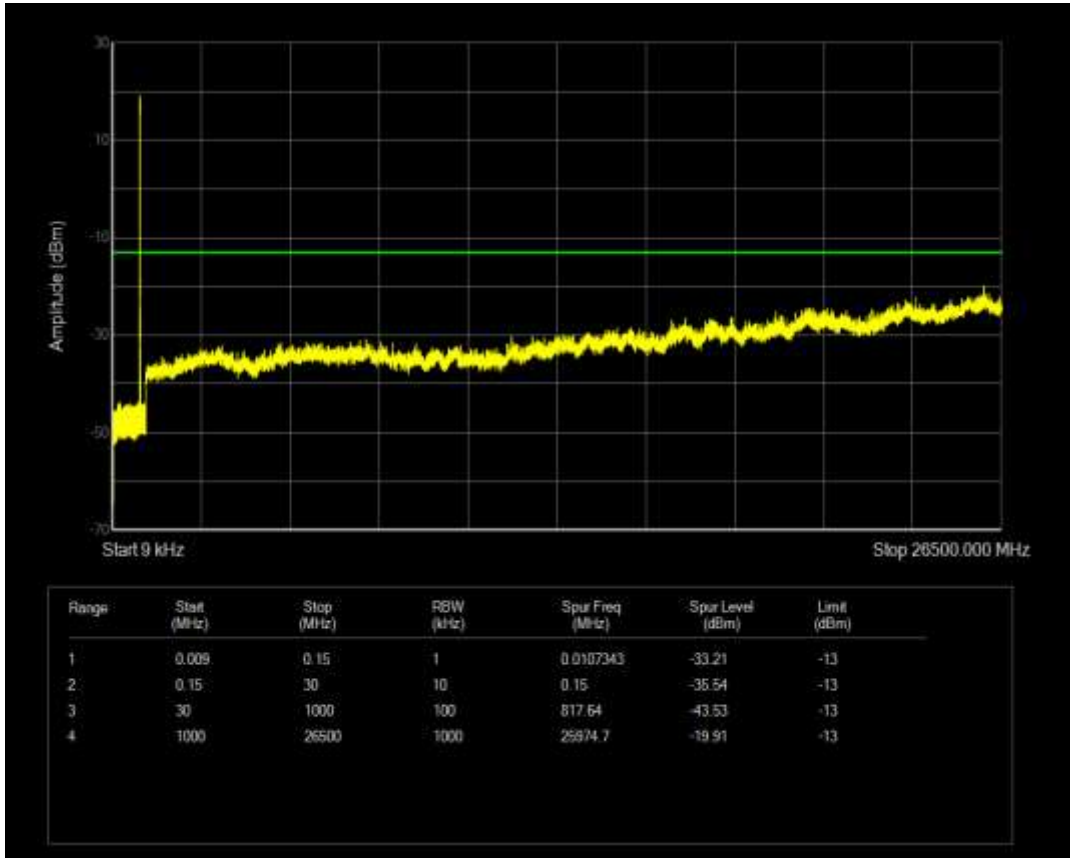

Band4 QPSK BW=5MHz Channel=20375 RB Size=25 Position=#0

Band4 QPSK BW=5MHz Channel=19975 RB Size=1 Position=#0

Band4 QPSK BW=5MHz Channel=19975 RB Size=25 Position=#0

Band4 QPSK BW=5MHz Channel=20175 RB Size=1 Position=#0

Band5 QAM16 BW=10MHz Channel=20450 RB Size=1 Position=#0

Band5 QAM16 BW=1.4MHz Channel=20643 RB Size=6 Position=#0

Band5 QAM16 BW=10MHz Channel=20450 RB Size=50 Position=#0

Band5 QAM16 BW=10MHz Channel=20525 RB Size=50 Position=#0

Band5 QAM16 BW=10MHz Channel=20525 RB Size=1 Position=#0

Band5 QAM16 BW=1.4MHz Channel=20407 RB Size=6 Position=#0

Band5 QAM16 BW=1.4MHz Channel=20407 RB Size=1 Position=#0

Band5 QAM16 BW=1.4MHz Channel=20525 RB Size=1 Position=#0