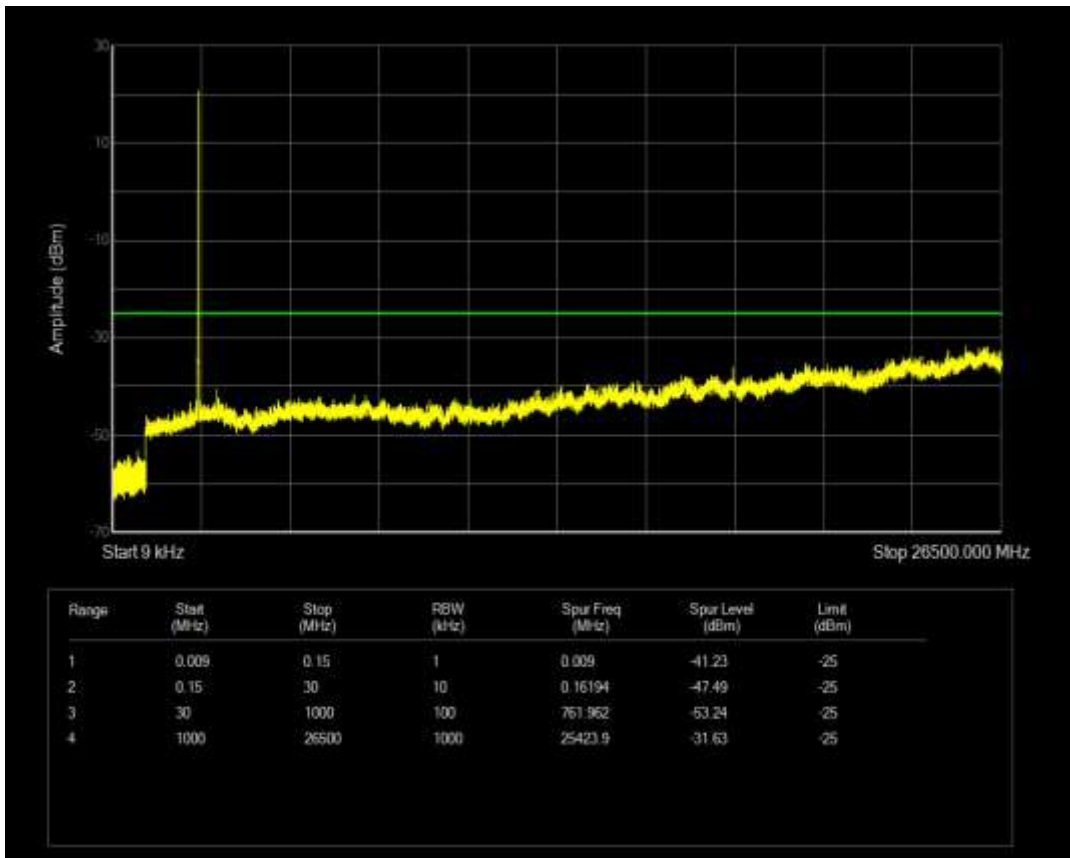

Band7 QPSK BW=5MHz Channel=21425 RB Size=25 Position=#0

Band7 QPSK BW=5MHz Channel=21425 RB Size=1 Position=#0