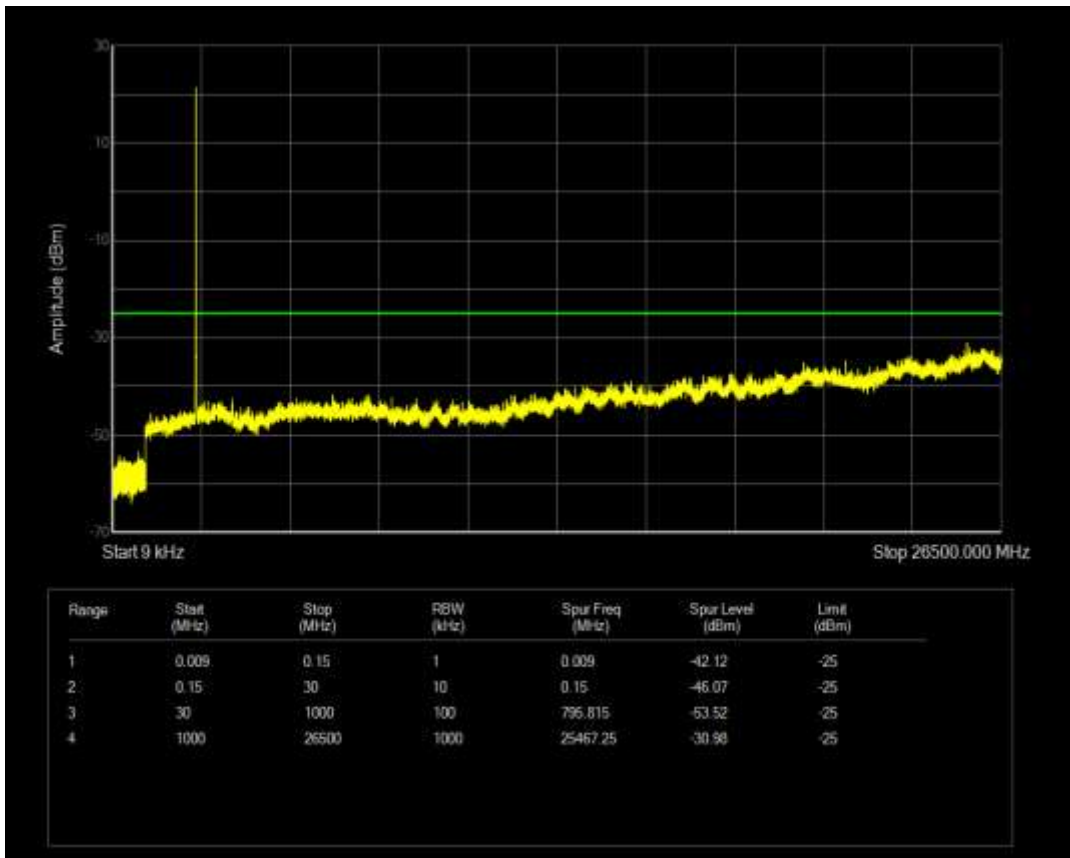

Band7 QPSK BW=5MHz Channel=20775 RB Size=25 Position=#0

Band7 QPSK BW=5MHz Channel=21100 RB Size=25 Position=#0