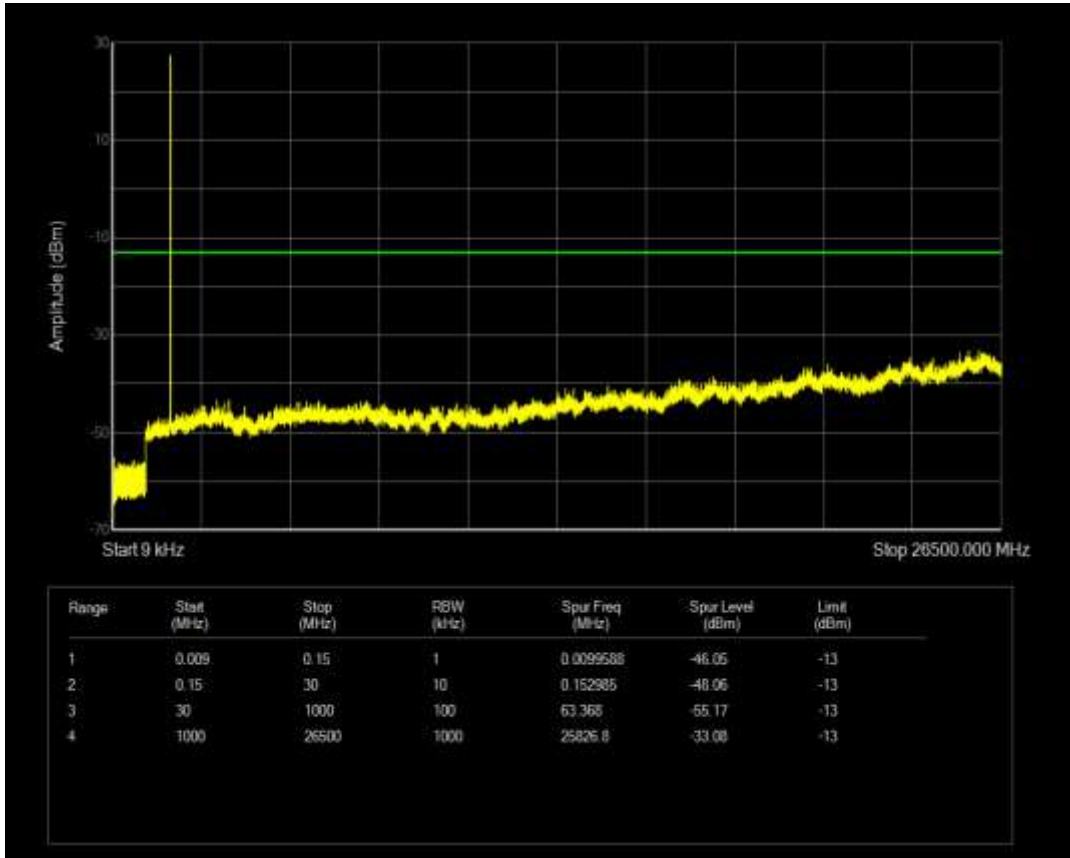

Band66 QAM16 BW=5MHz Channel=132647 RB Size=25 Position=#0

Band66 QAM16 BW=5MHz Channel=132647 RB Size=1 Position=#0

Band66 QPSK BW=1.4MHz Channel=131979 RB Size=1 Position=#0

Band66 QPSK BW=1.4MHz Channel=132322 RB Size=1 Position=#0