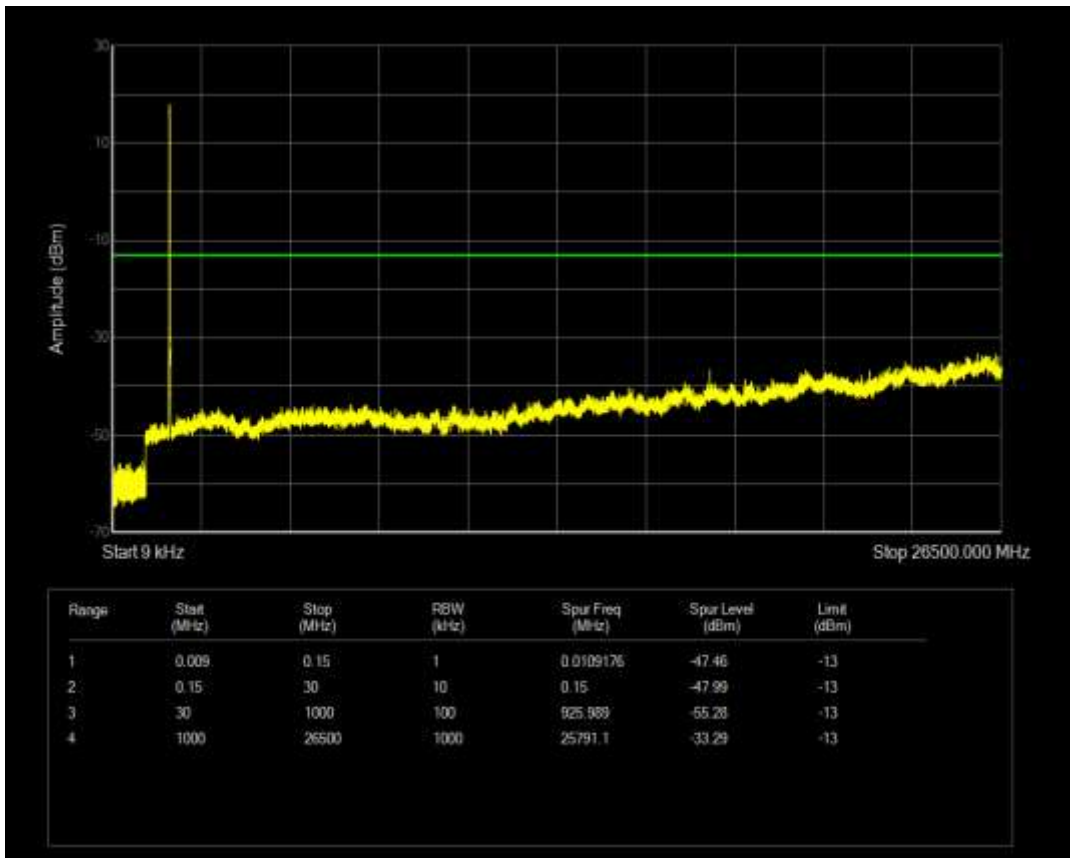

Band66 QAM16 BW=15MHz Channel=132047 RB Size=75 Position=#0

Band66 QAM16 BW=15MHz Channel=132322 RB Size=75 Position=#0