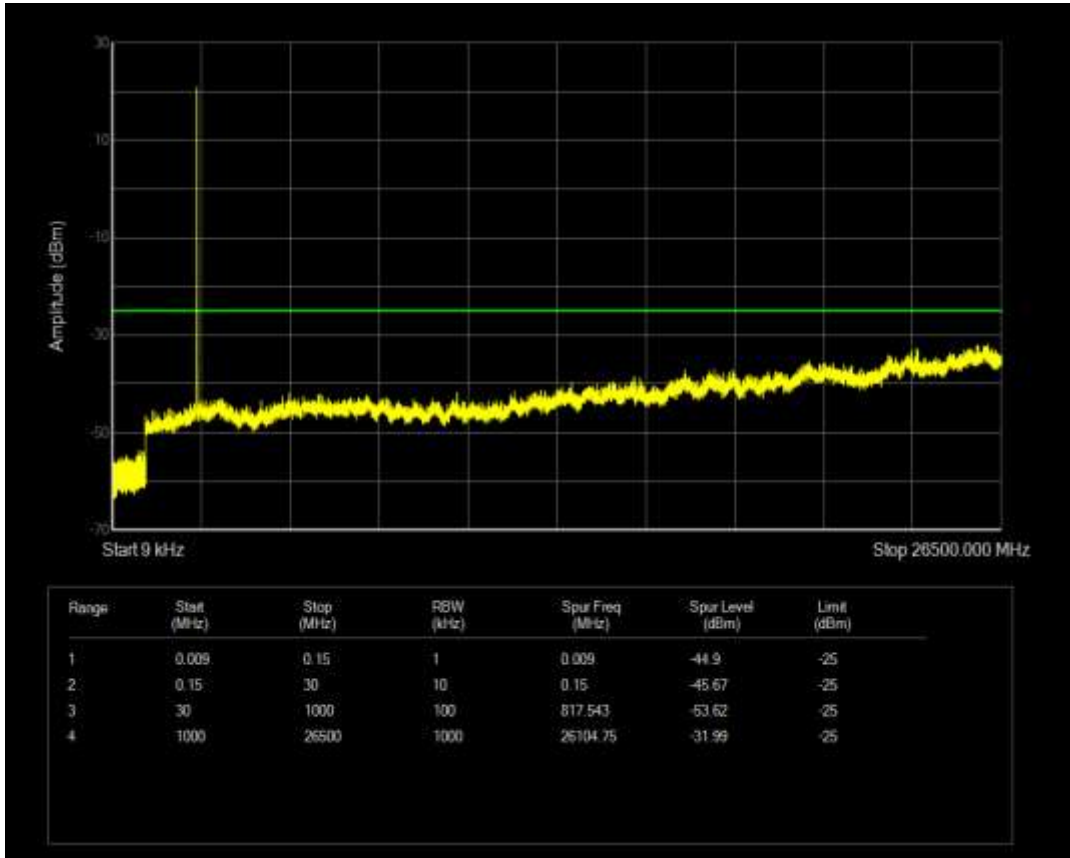

Band7 QAM16 BW=20MHz Channel=20850 RB Size=1 Position=#0

Band7 QAM16 BW=15MHz Channel=21375 RB Size=75 Position=#0

Band7 QAM16 BW=5MHz Channel=21100 RB Size=1 Position=#0

Band7 QAM16 BW=5MHz Channel=21100 RB Size=25 Position=#0