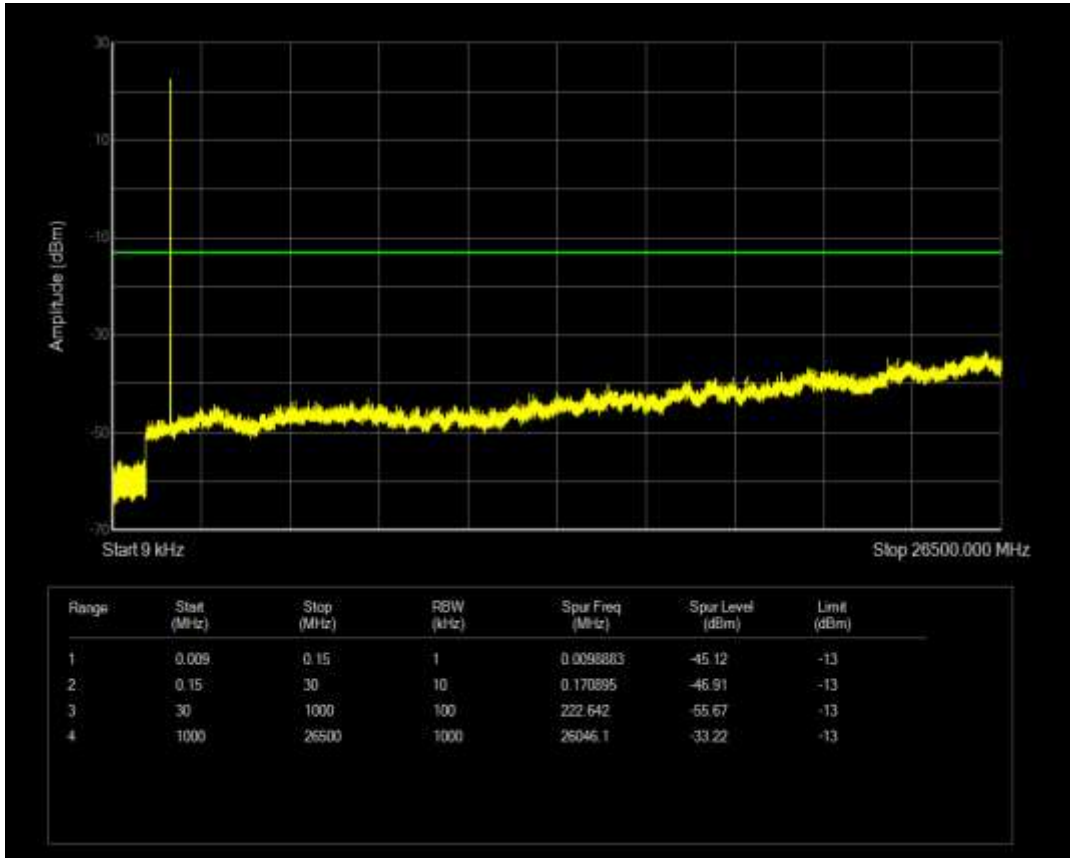

Band66 QAM16 BW=3MHz Channel=132322 RB Size=15 Position=#0

Band66 QAM16 BW=3MHz Channel=132322 RB Size=1 Position=#0