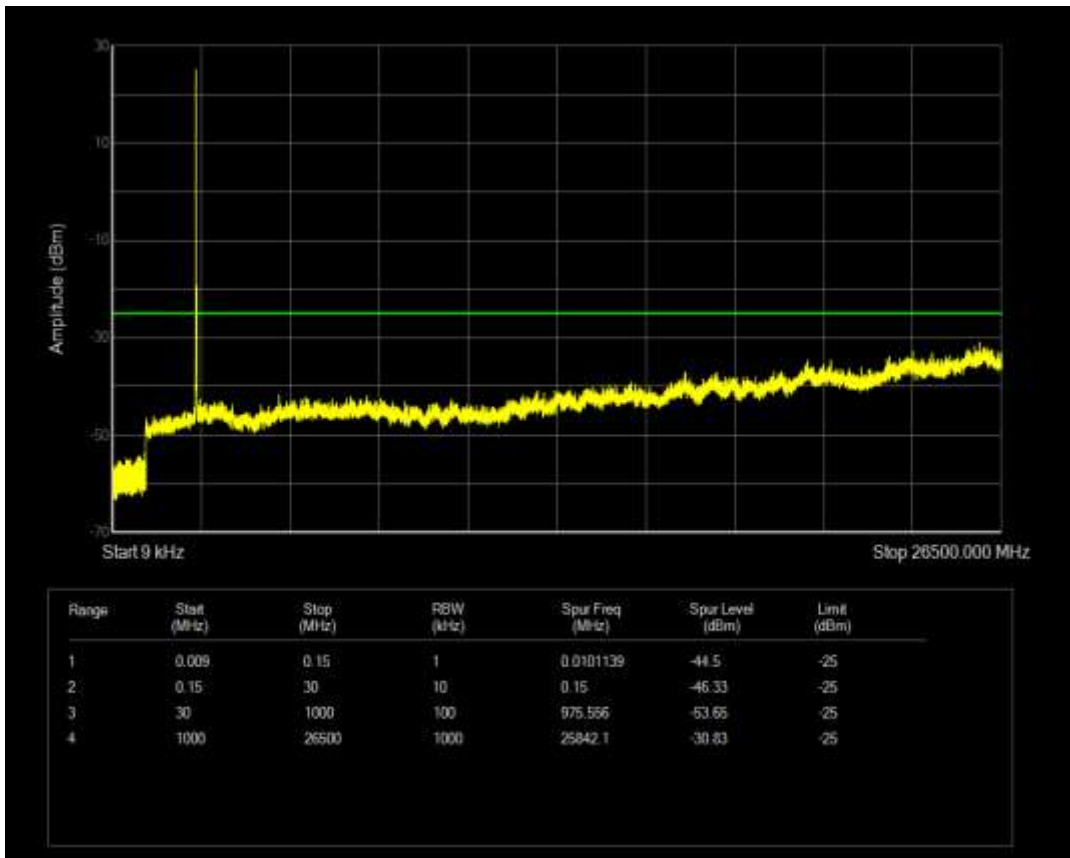

Band7 QPSK BW=20MHz Channel=20850 RB Size=1 Position=#0

Band7 QPSK BW=20MHz Channel=21100 RB Size=1 Position=#0