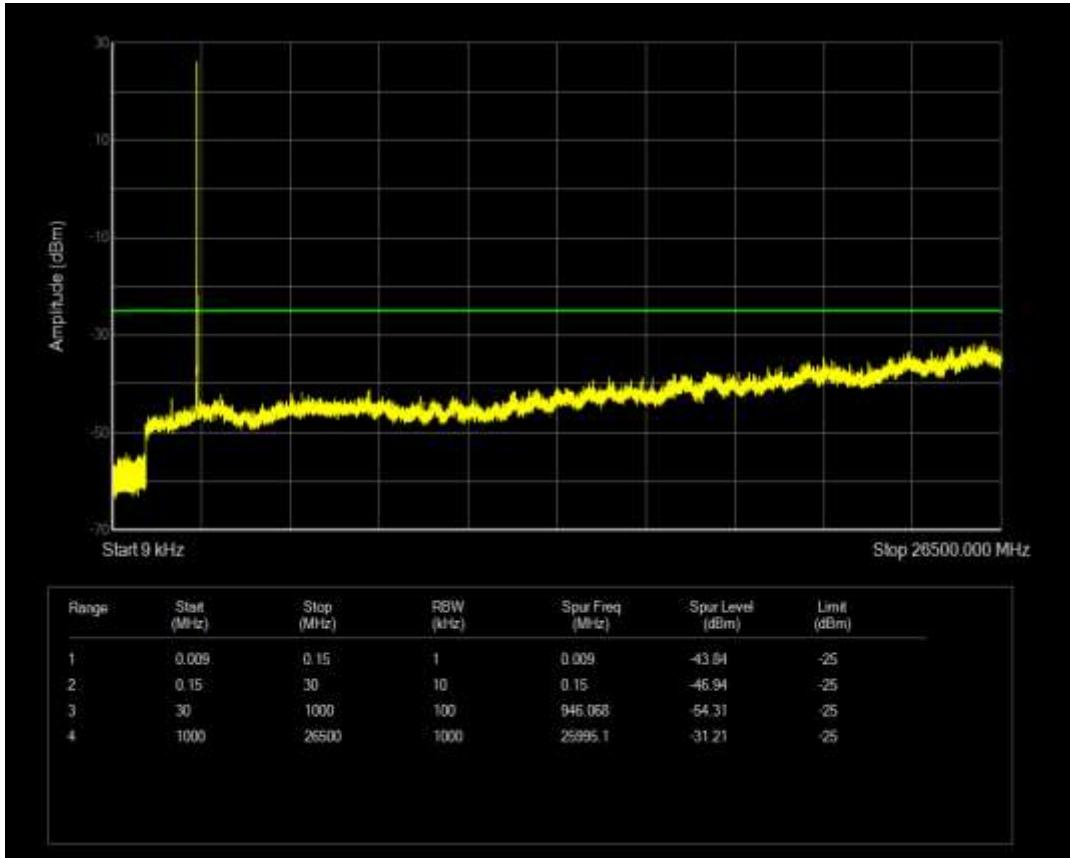

Band7 QAM16 BW=10MHz Channel=20800 RB Size=50 Position=#0

Band7 QAM16 BW=10MHz Channel=20800 RB Size=1 Position=#0

Band7 QAM16 BW=10MHz Channel=21100 RB Size=50 Position=#0

Band7 QAM16 BW=10MHz Channel=21100 RB Size=1 Position=#0