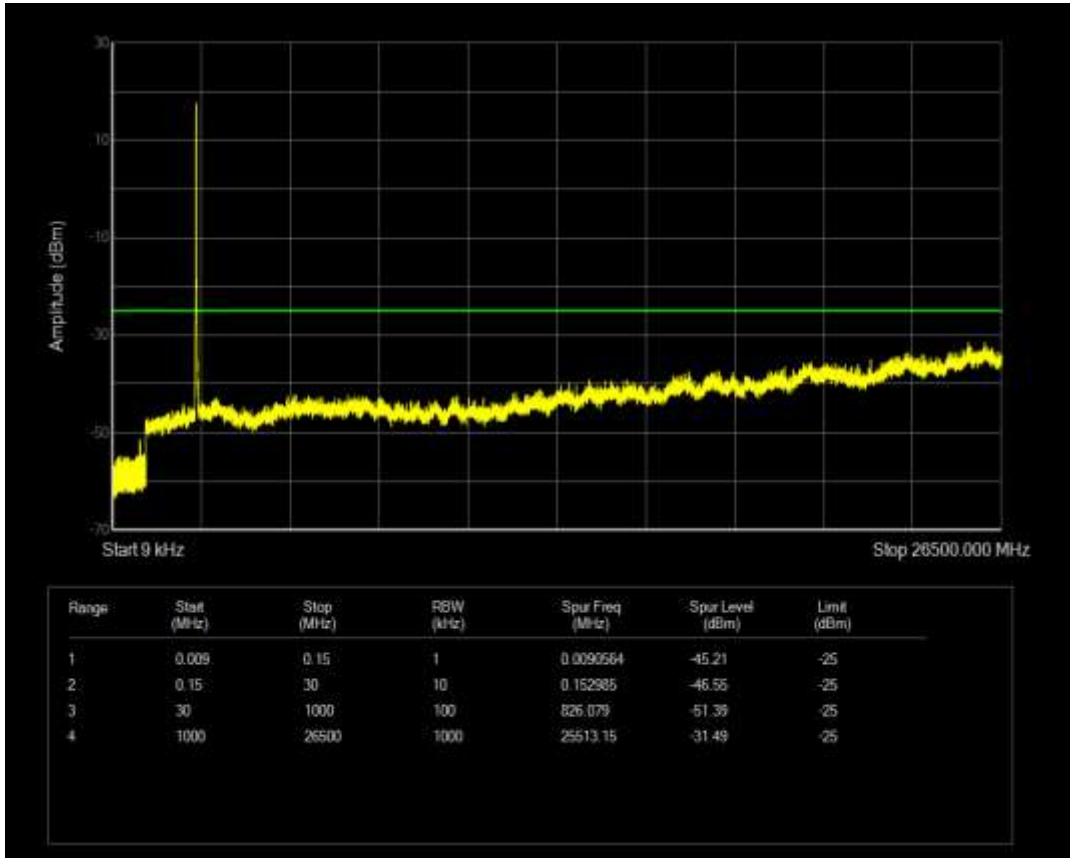

Band7 QPSK BW=20MHz Channel=20850 RB Size=100 Position=#0

Band7 QPSK BW=20MHz Channel=20850 RB Size=1 Position=#0