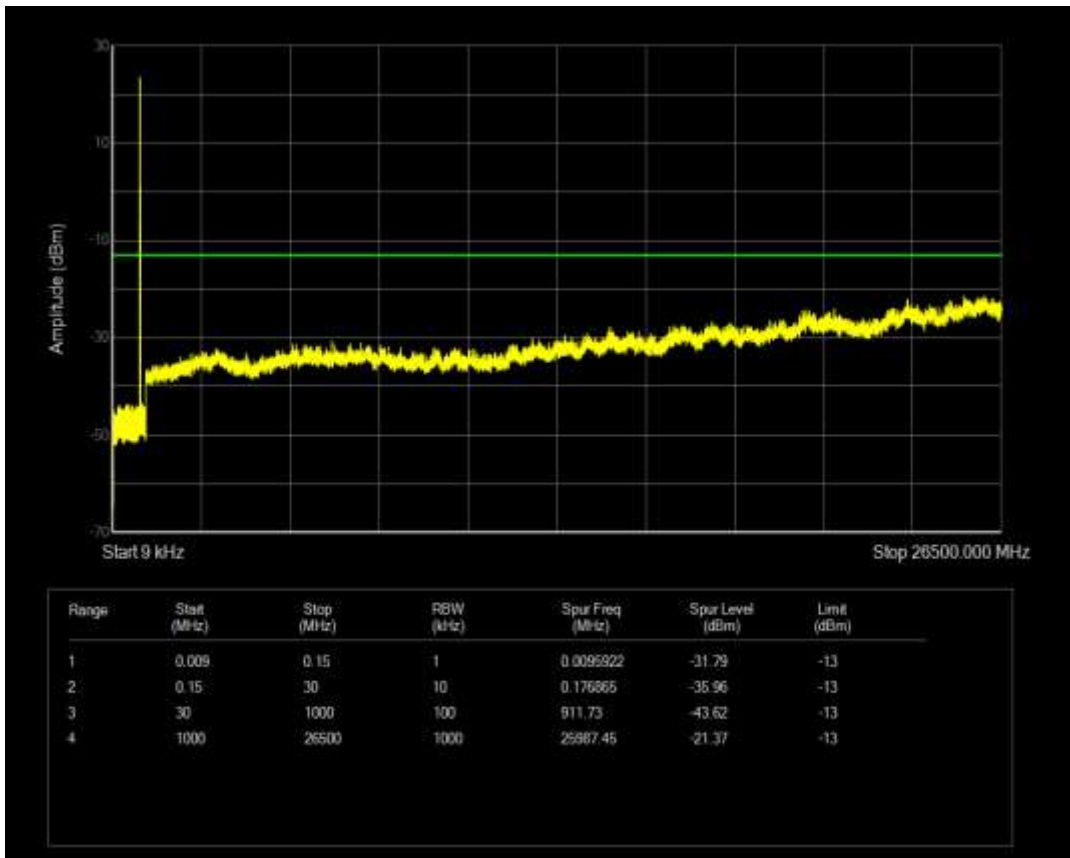

Band5 QAM16 BW=10MHz Channel=20525 RB Size=1 Position=#0

Band5 QAM16 BW=1.4MHz Channel=20407 RB Size=6 Position=#0