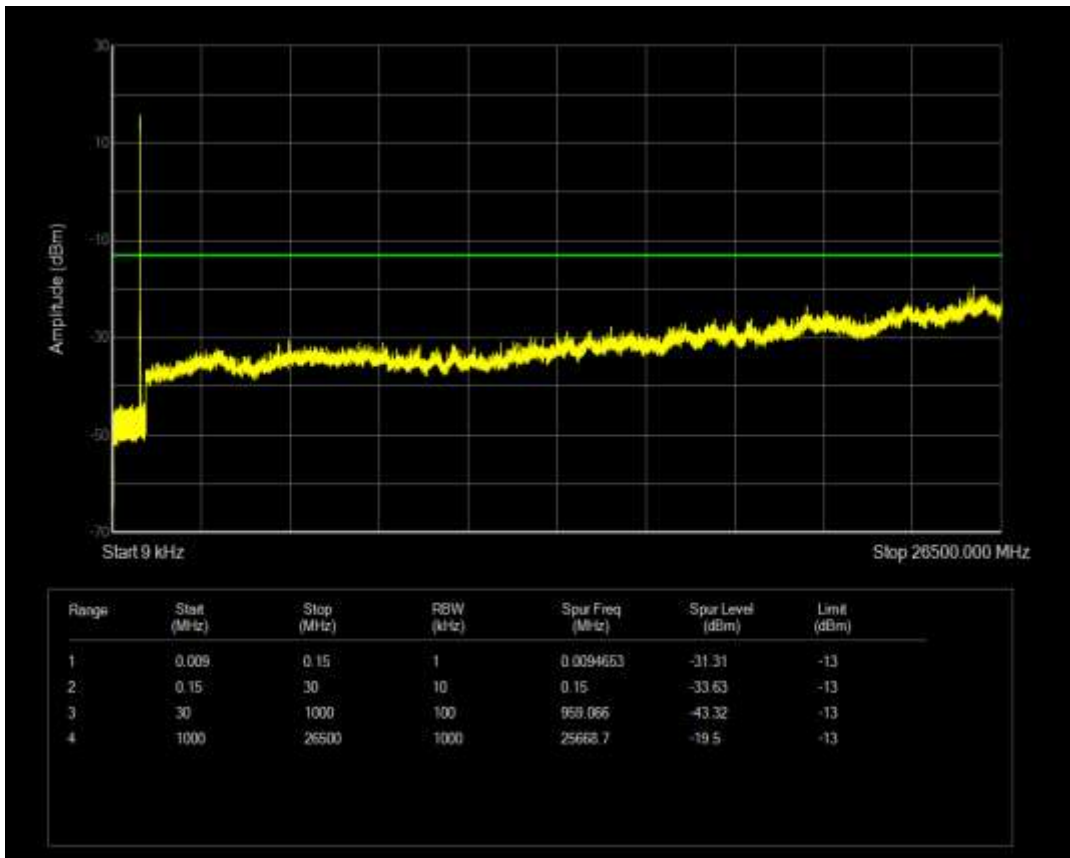

Band5 QAM16 BW=3MHz Channel=20635 RB Size=15 Position=#0

Band5 QAM16 BW=5MHz Channel=20425 RB Size=25 Position=#0