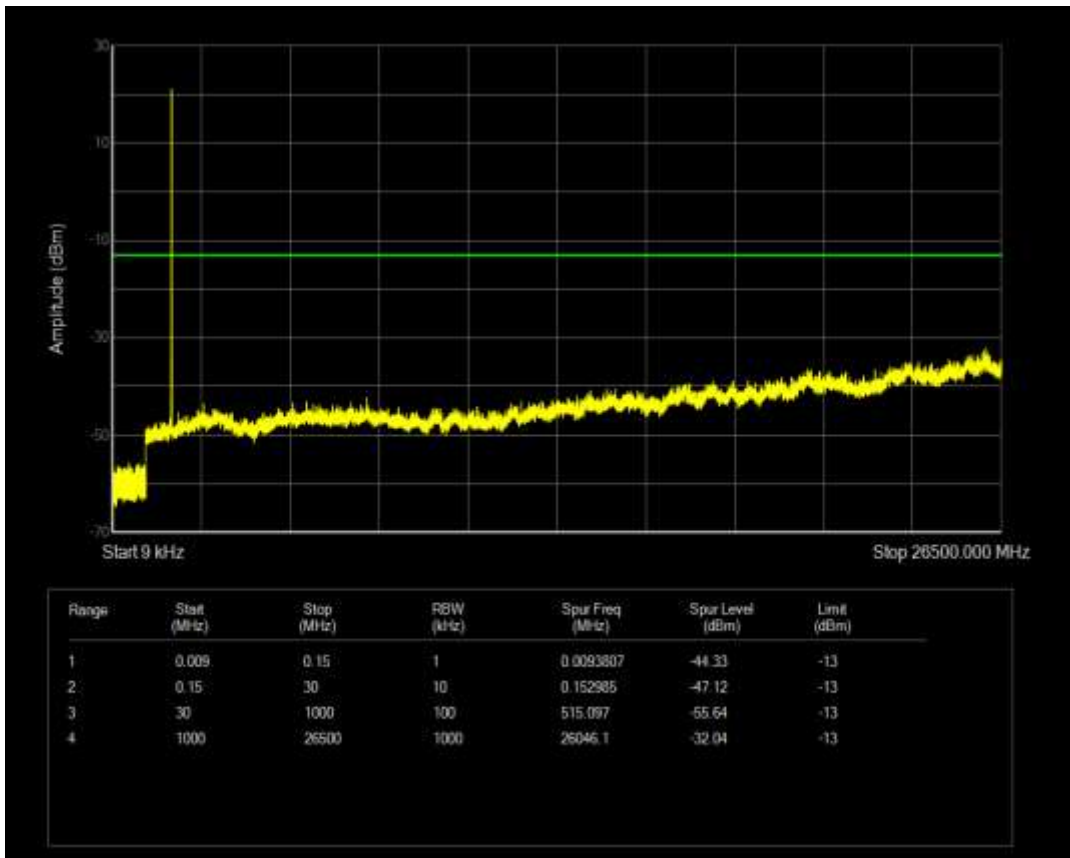

Band66 QAM16 BW=5MHz Channel=132647 RB Size=25 Position=#0

Band66 QAM16 BW=5MHz Channel=132647 RB Size=1 Position=#0