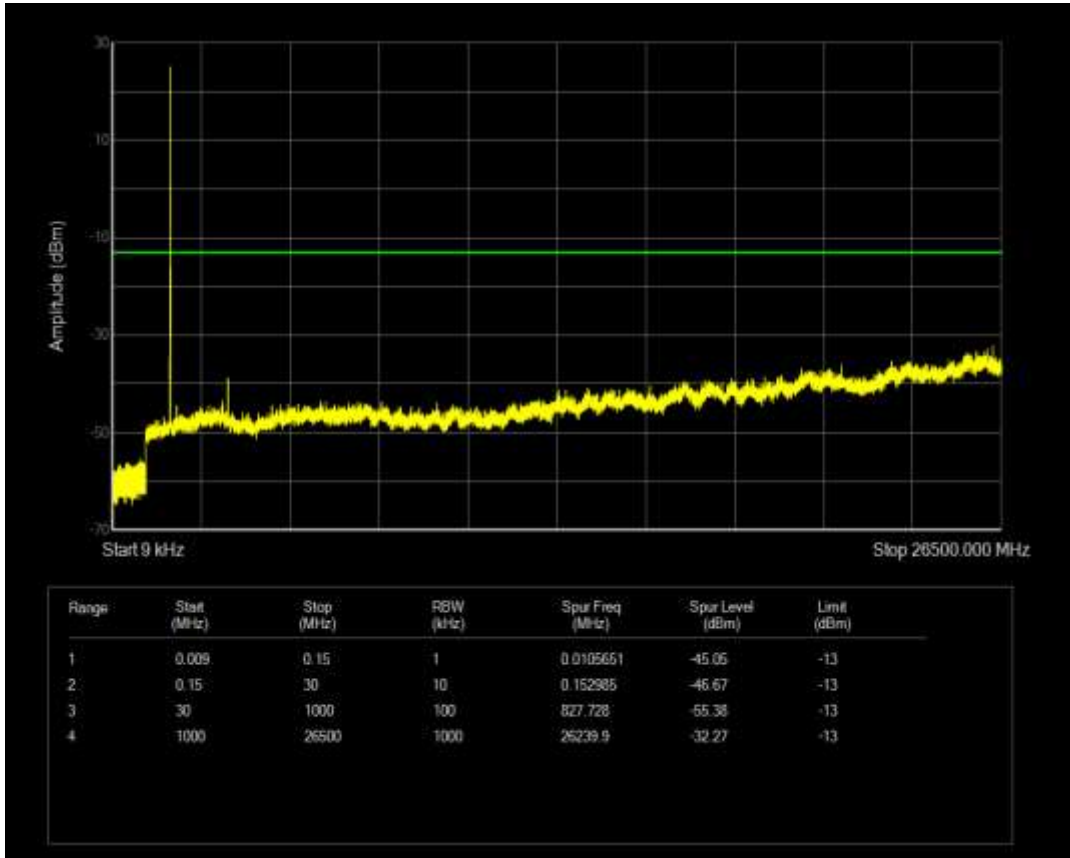

Band4 QPSK BW=3MHz Channel=19965 RB Size=1 Position=#0

Band4 QPSK BW=20MHz Channel=20300 RB Size=100 Position=#0

Band4 QPSK BW=5MHz Channel=20175 RB Size=25 Position=#0

Band4 QPSK BW=5MHz Channel=20375 RB Size=1 Position=#0

Band4 QPSK BW=5MHz Channel=20375 RB Size=25 Position=#0

Band4 QPSK BW=5MHz Channel=19975 RB Size=1 Position=#0

Band4 QPSK BW=5MHz Channel=19975 RB Size=25 Position=#0

Band4 QPSK BW=5MHz Channel=20175 RB Size=1 Position=#0

Band5 QAM16 BW=10MHz Channel=20450 RB Size=1 Position=#0

Band5 QAM16 BW=1.4MHz Channel=20643 RB Size=6 Position=#0

Band5 QAM16 BW=10MHz Channel=20450 RB Size=50 Position=#0

Band5 QAM16 BW=10MHz Channel=20525 RB Size=50 Position=#0