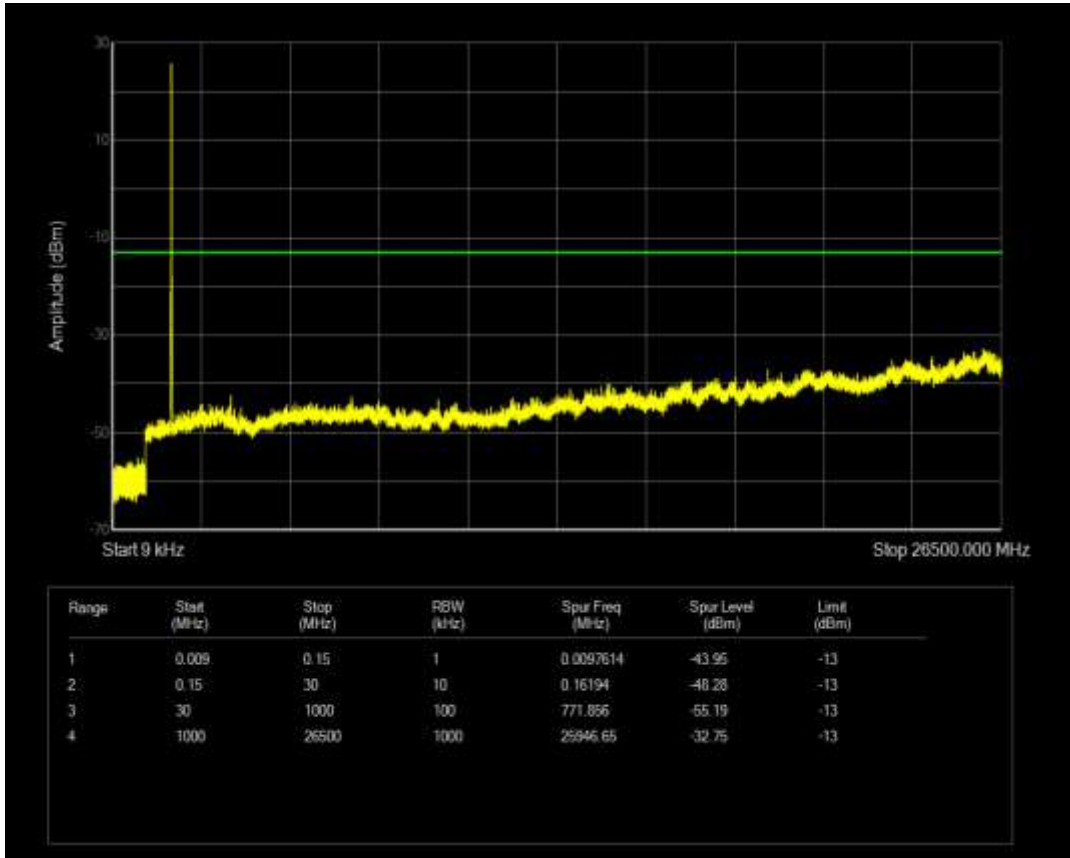

Band66 QAM16 BW=10MHz Channel=132622 RB Size=1 Position=#0

Band66 QAM16 BW=3MHz Channel=131987 RB Size=1 Position=#0