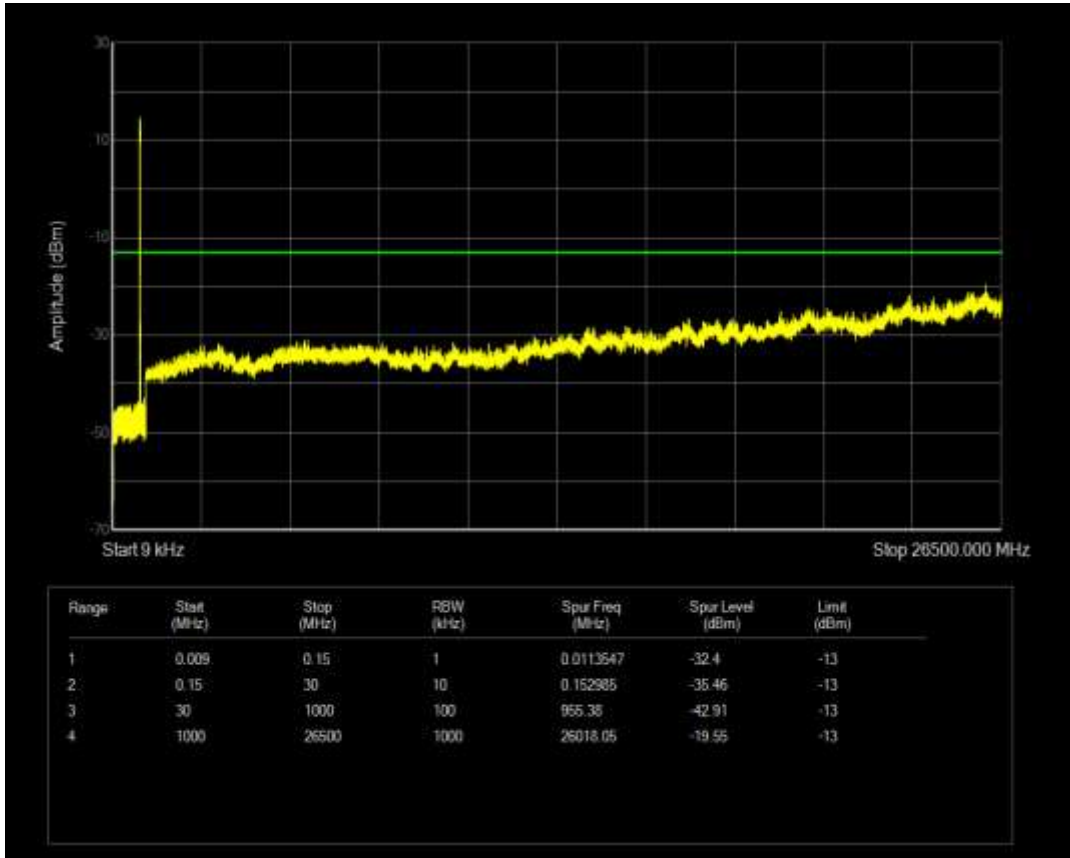

Band5 QAM16 BW=3MHz Channel=20635 RB Size=1 Position=#0

Band5 QAM16 BW=3MHz Channel=20525 RB Size=15 Position=#0

Band5 QAM16 BW=3MHz Channel=20635 RB Size=15 Position=#0

Band5 QAM16 BW=5MHz Channel=20425 RB Size=25 Position=#0

Band5 QAM16 BW=5MHz Channel=20425 RB Size=1 Position=#0

Band5 QPSK BW=10MHz Channel=20525 RB Size=1 Position=#0

Band5 QPSK BW=10MHz Channel=20450 RB Size=50 Position=#0

Band5 QPSK BW=10MHz Channel=20525 RB Size=50 Position=#0