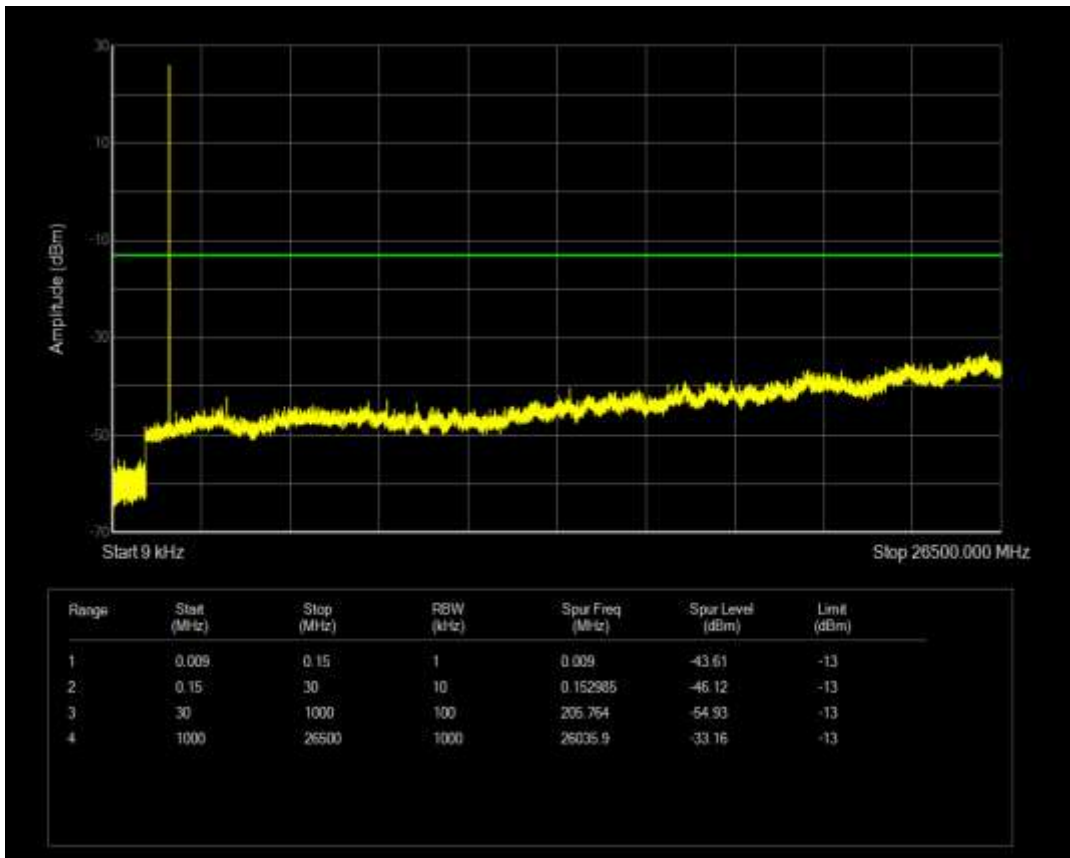

Band66 QPSK BW=3MHz Channel=131987 RB Size=1 Position=#0

Band66 QPSK BW=3MHz Channel=132322 RB Size=1 Position=#0