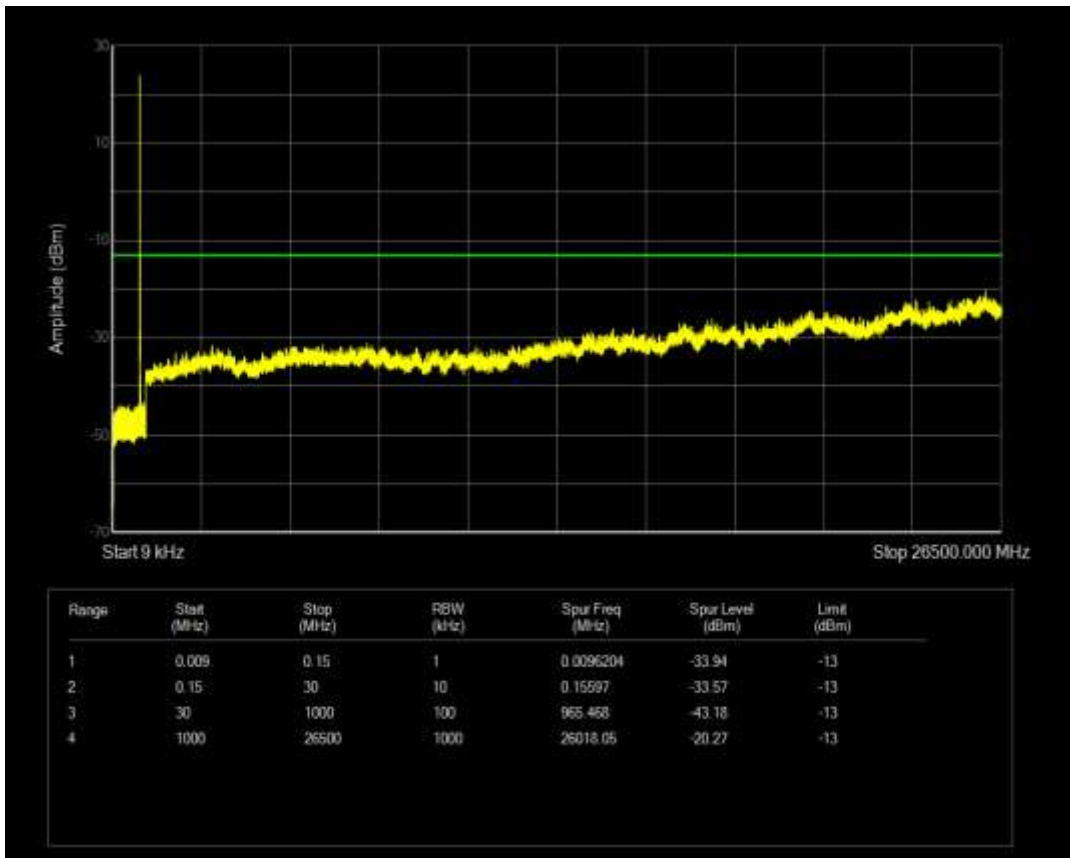

Band5 QAM16 BW=3MHz Channel=20415 RB Size=1 Position=#0

Band5 QAM16 BW=10MHz Channel=20600 RB Size=1 Position=#0