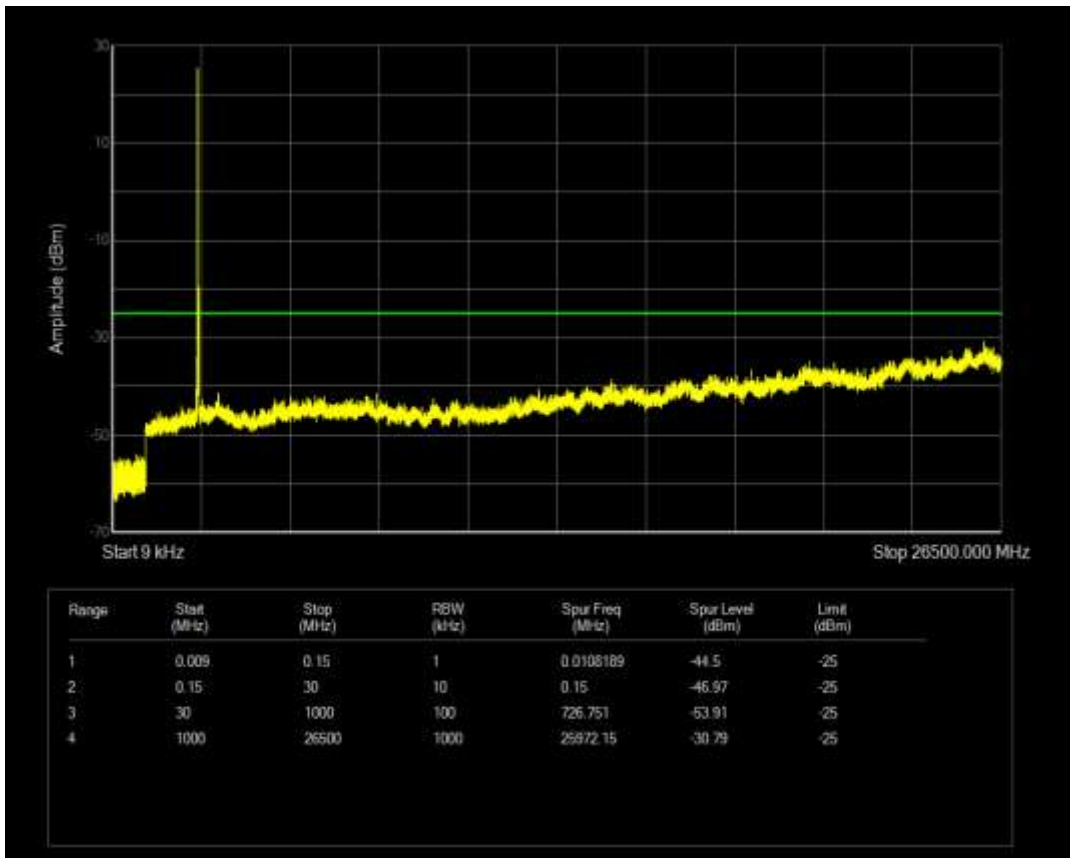

Band7 QAM16 BW=20MHz Channel=21350 RB Size=1 Position=#0

Band7 QAM16 BW=15MHz Channel=21100 RB Size=75 Position=#0