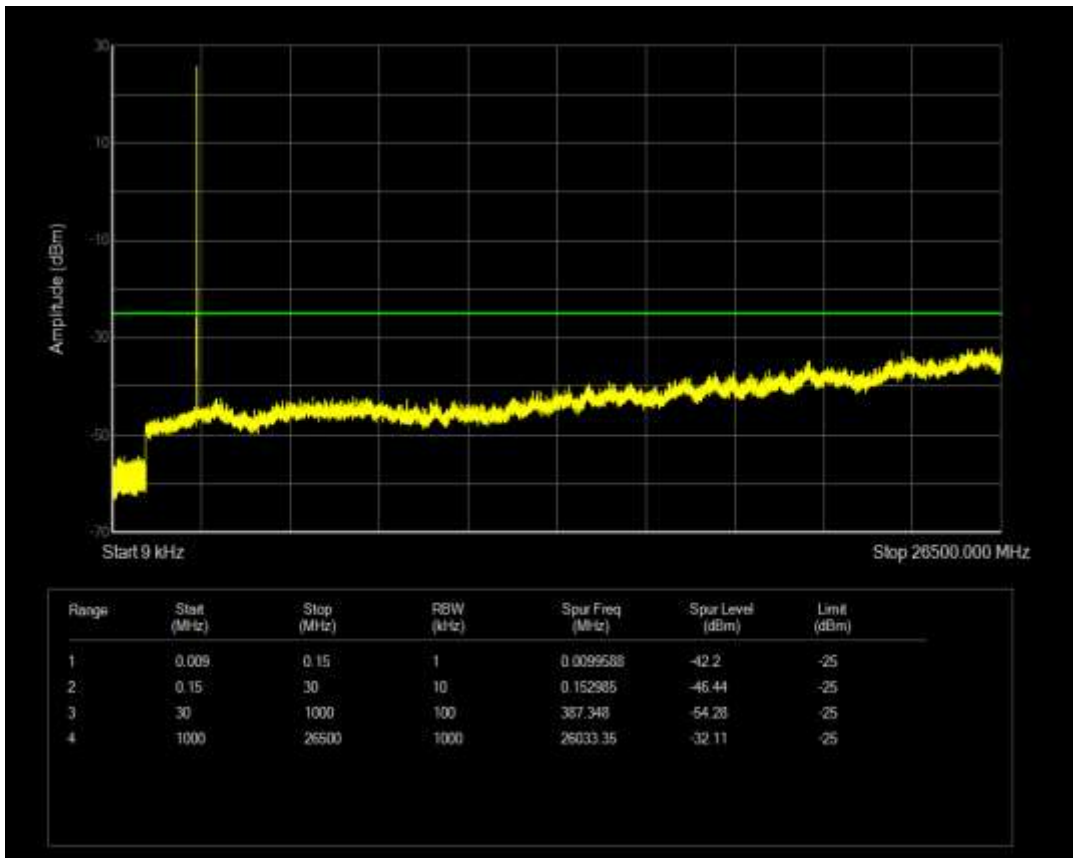

Band7 QAM16 BW=5MHz Channel=21100 RB Size=1 Position=#0

Band7 QAM16 BW=5MHz Channel=21100 RB Size=25 Position=#0