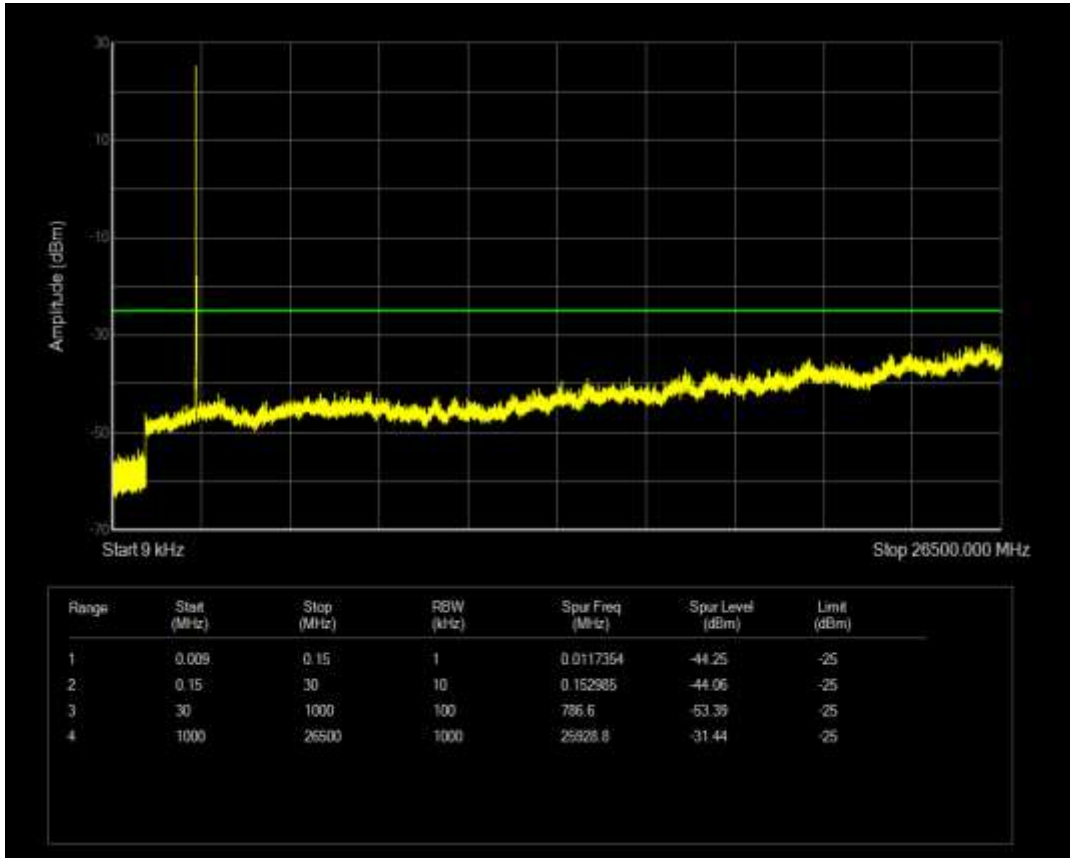

Band7 QAM16 BW=10MHz Channel=21400 RB Size=50 Position=#0

Band7 QAM16 BW=10MHz Channel=21400 RB Size=1 Position=#0

Band7 QAM16 BW=15MHz Channel=20825 RB Size=75 Position=#0

Band7 QAM16 BW=15MHz Channel=20825 RB Size=1 Position=#0