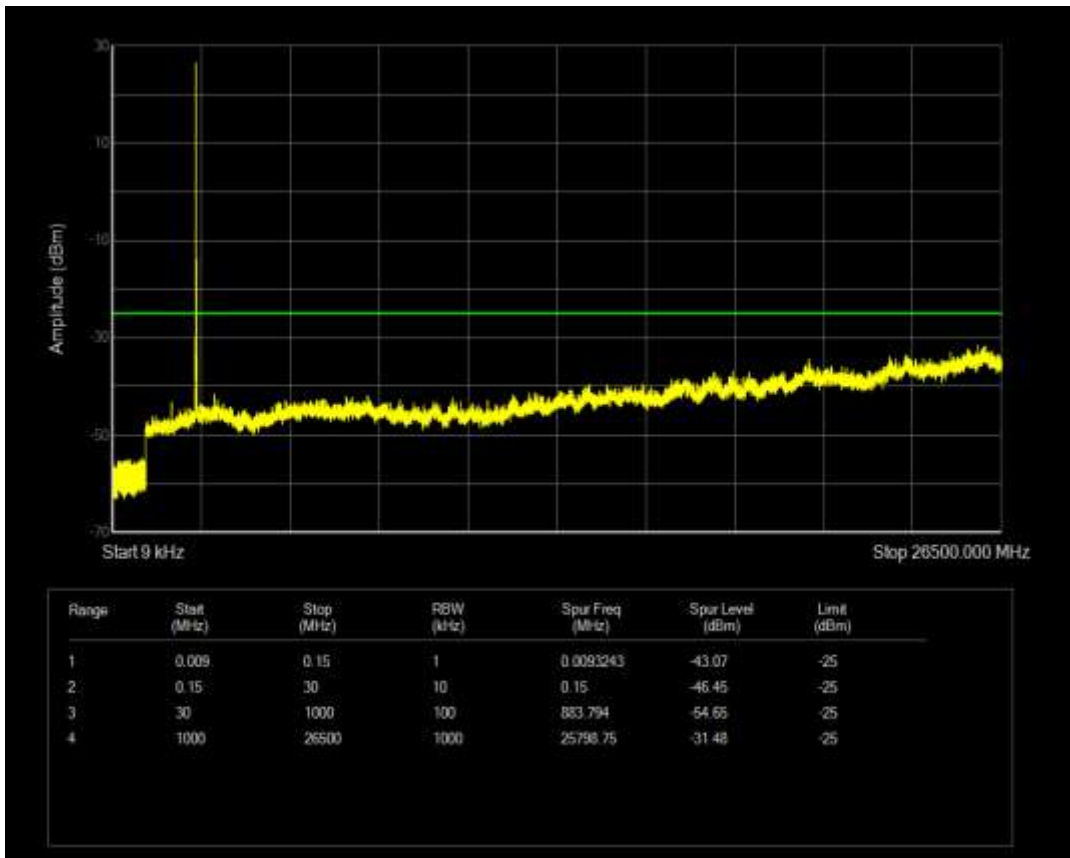

Band7 QPSK BW=10MHz Channel=20800 RB Size=1 Position=#0

Band7 QAM16 BW=5MHz Channel=21425 RB Size=25 Position=#0