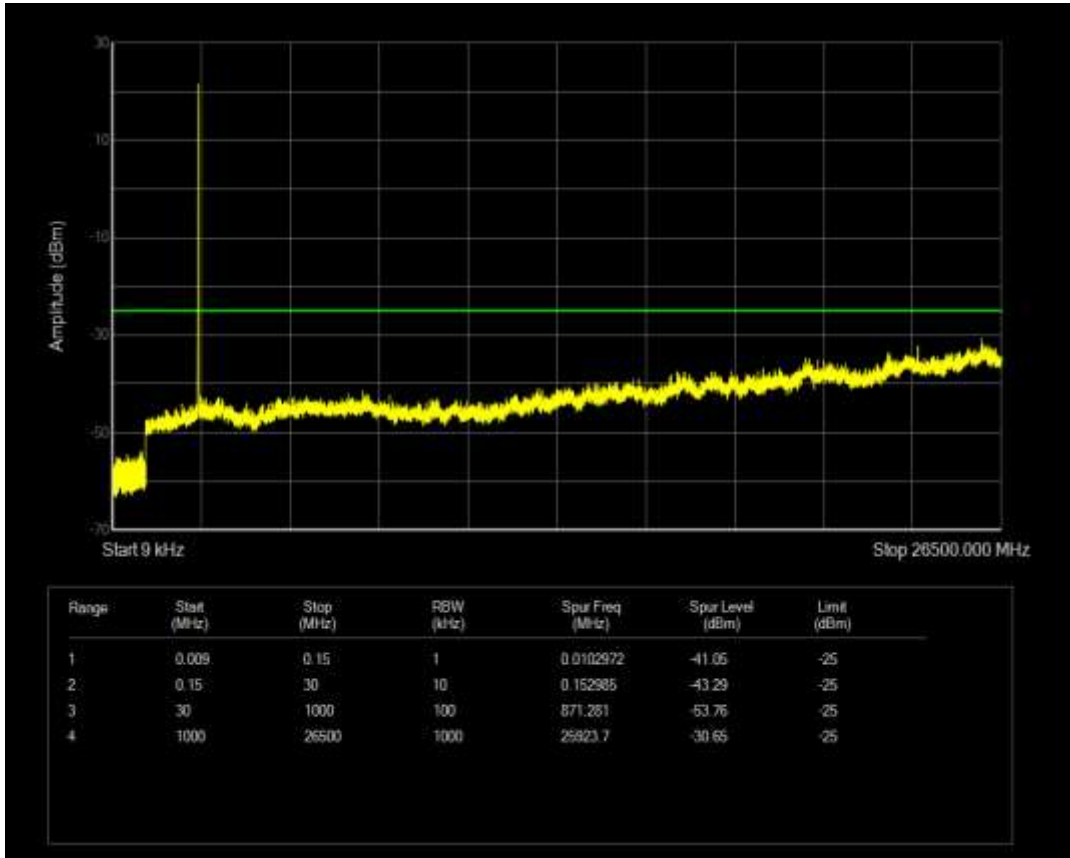

Band7 QAM16 BW=5MHz Channel=20775 RB Size=1 Position=#0

Band7 QAM16 BW=5MHz Channel=20775 RB Size=25 Position=#0

Band7 QPSK BW=10MHz Channel=20800 RB Size=1 Position=#0

Band7 QAM16 BW=5MHz Channel=21425 RB Size=25 Position=#0