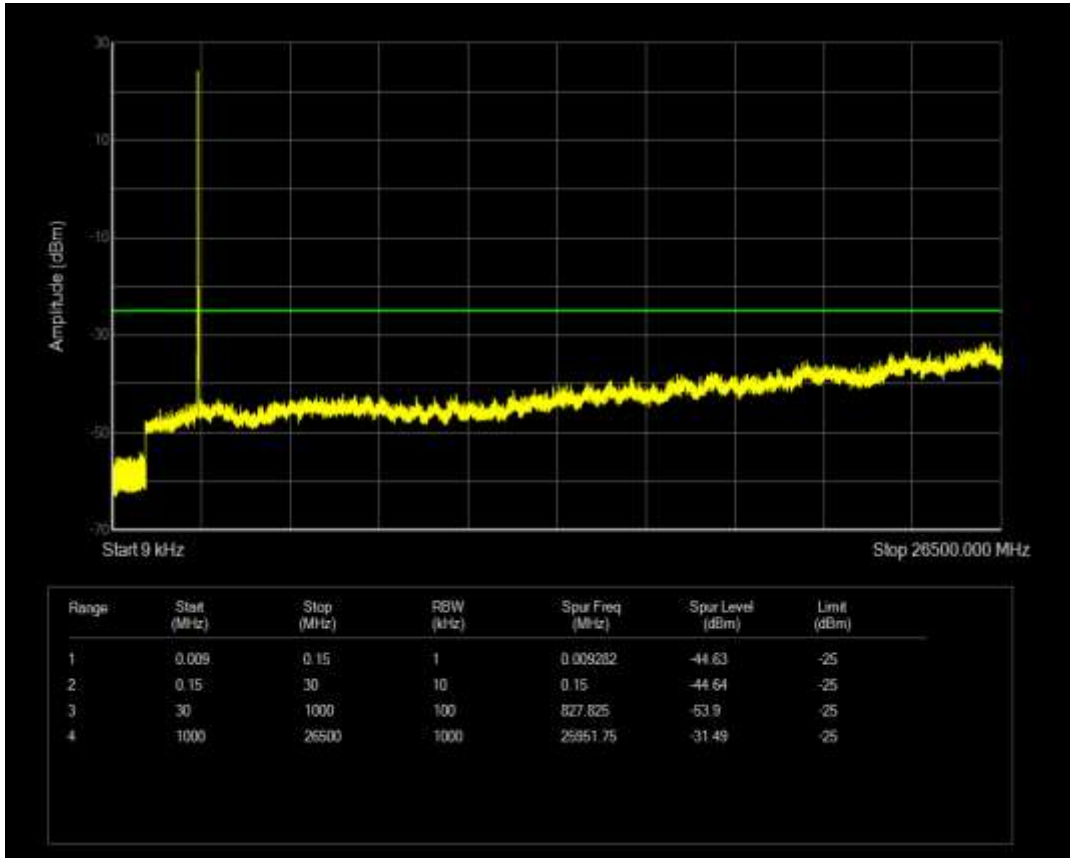

Band7 QAM16 BW=20MHz Channel=21350 RB Size=1 Position=#0

Band7 QAM16 BW=15MHz Channel=21100 RB Size=75 Position=#0

Band7 QAM16 BW=15MHz Channel=21100 RB Size=1 Position=#0

Band7 QAM16 BW=15MHz Channel=21375 RB Size=1 Position=#0