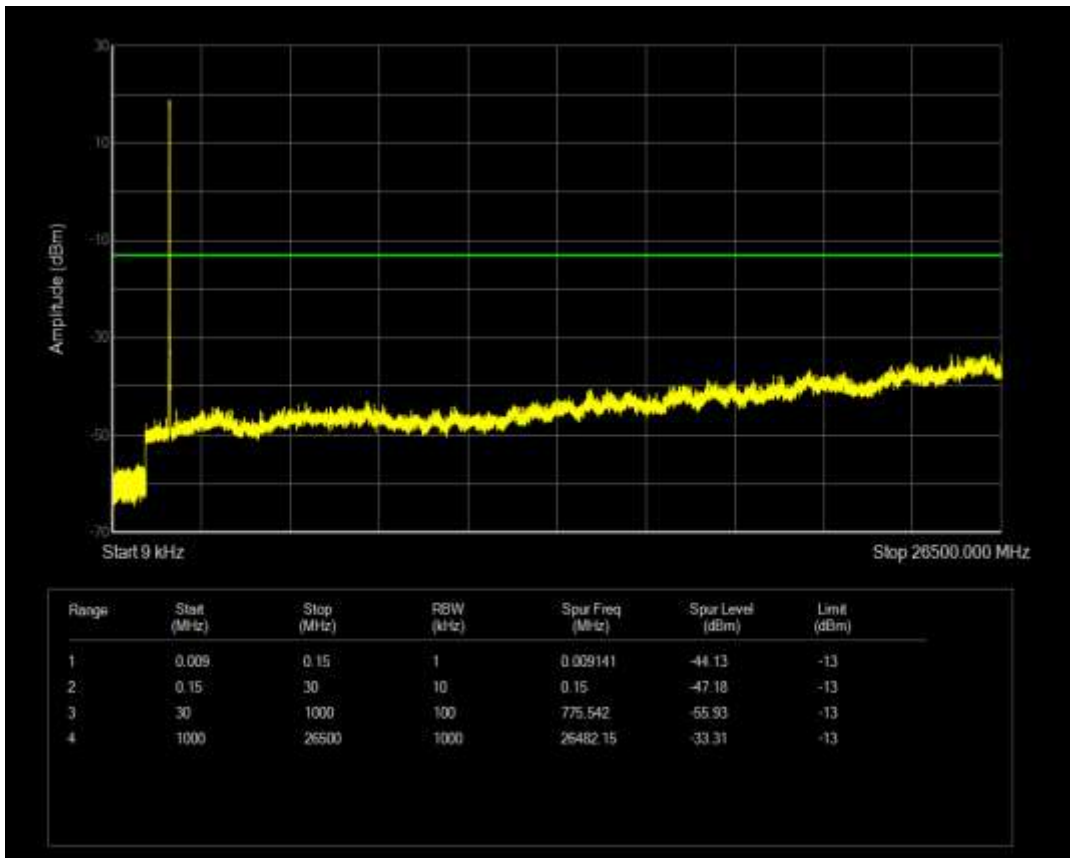

Band66 QAM16 BW=10MHz Channel=132022 RB Size=50 Position=#0

Band66 QAM16 BW=10MHz Channel=132322 RB Size=50 Position=#0