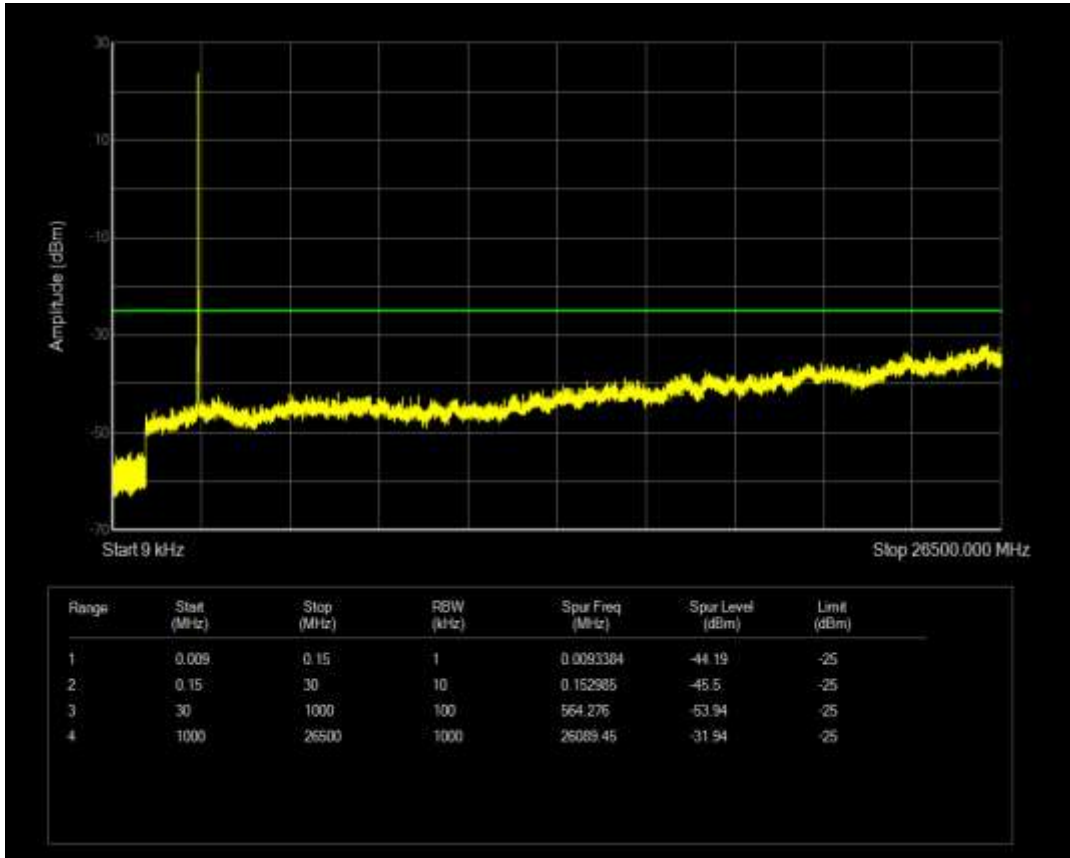

Band7 QAM16 BW=10MHz Channel=21400 RB Size=1 Position=#0

Band7 QAM16 BW=15MHz Channel=20825 RB Size=75 Position=#0