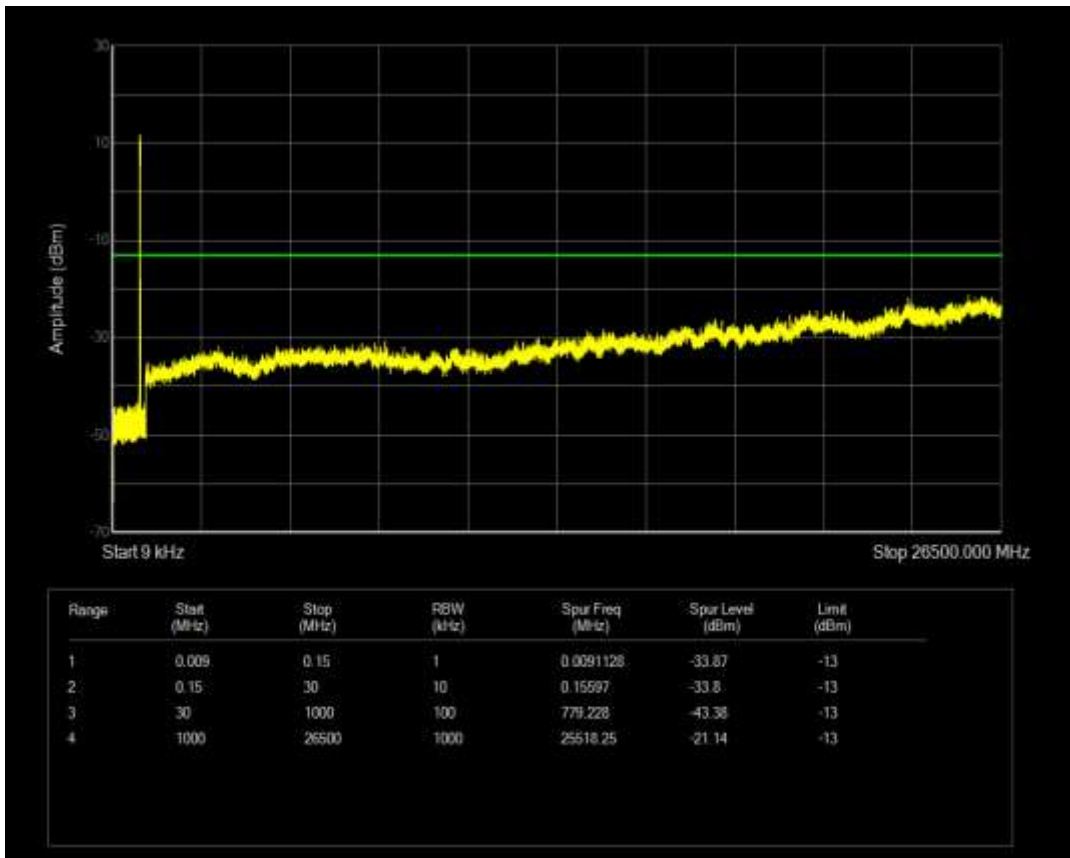

Band5 QAM16 BW=10MHz Channel=20450 RB Size=50 Position=#0

Band5 QAM16 BW=10MHz Channel=20525 RB Size=50 Position=#0