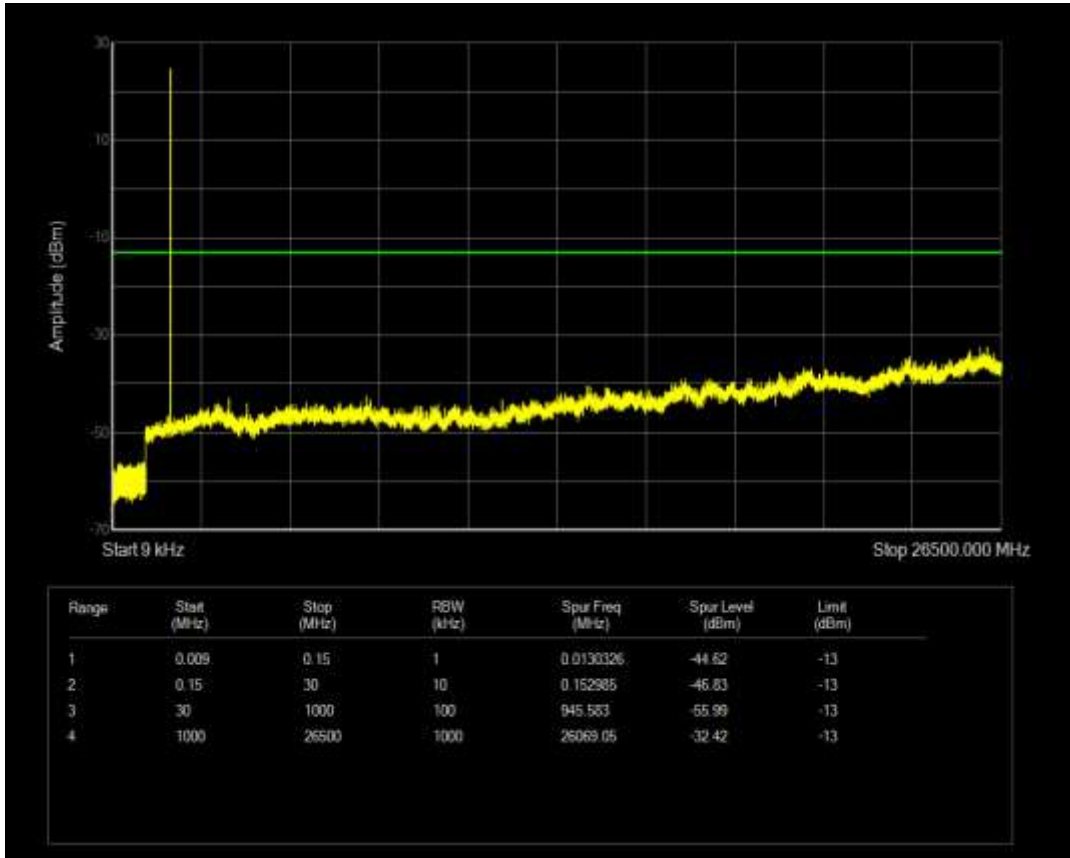

Band66 QAM16 BW=1.4MHz Channel=132665 RB Size=1 Position=#0

Band66 QAM16 BW=1.4MHz Channel=132665 RB Size=6 Position=#0

Band66 QAM16 BW=10MHz Channel=132022 RB Size=1 Position=#0

Band66 QAM16 BW=1.4MHz Channel=132322 RB Size=6 Position=#0