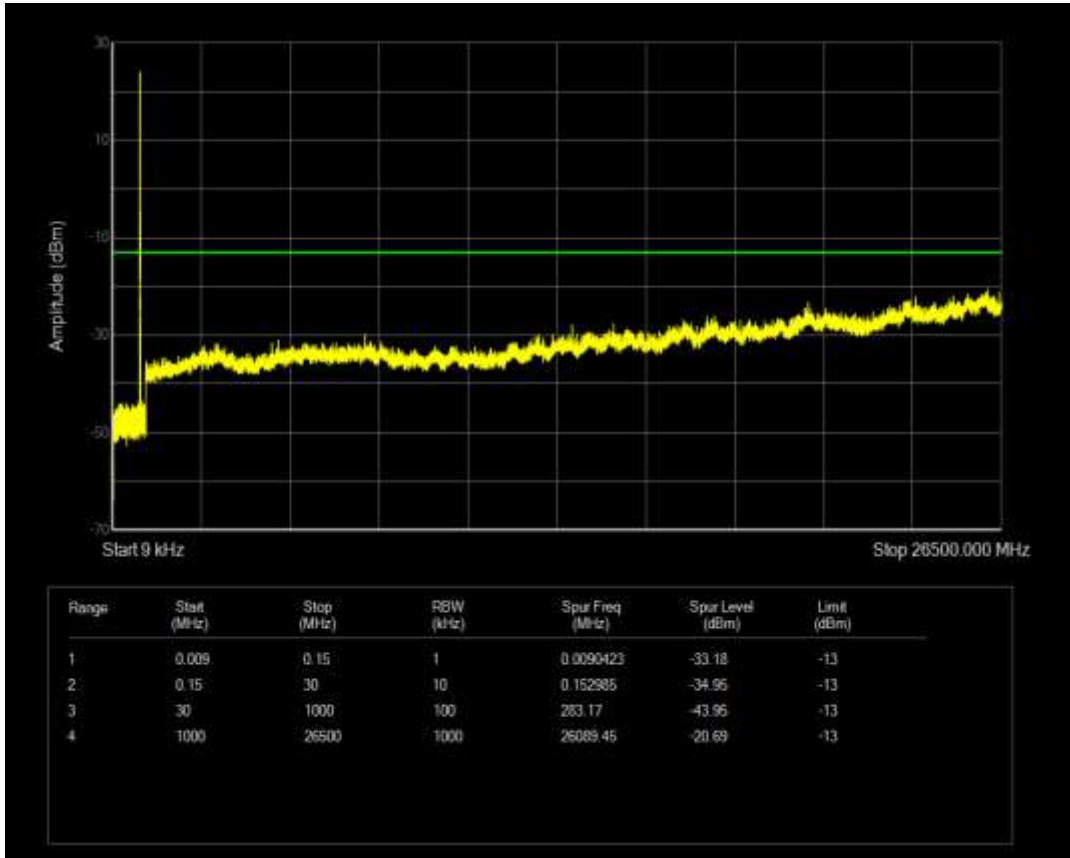

Band5 QAM16 BW=3MHz Channel=20635 RB Size=1 Position=#0

Band5 QAM16 BW=3MHz Channel=20525 RB Size=15 Position=#0

Band5 QAM16 BW=3MHz Channel=20635 RB Size=15 Position=#0

Band5 QAM16 BW=5MHz Channel=20425 RB Size=25 Position=#0

Band5 QAM16 BW=5MHz Channel=20425 RB Size=1 Position=#0

Band5 QPSK BW=10MHz Channel=20525 RB Size=1 Position=#0

Band5 QPSK BW=10MHz Channel=20450 RB Size=50 Position=#0

Band5 QPSK BW=10MHz Channel=20525 RB Size=50 Position=#0