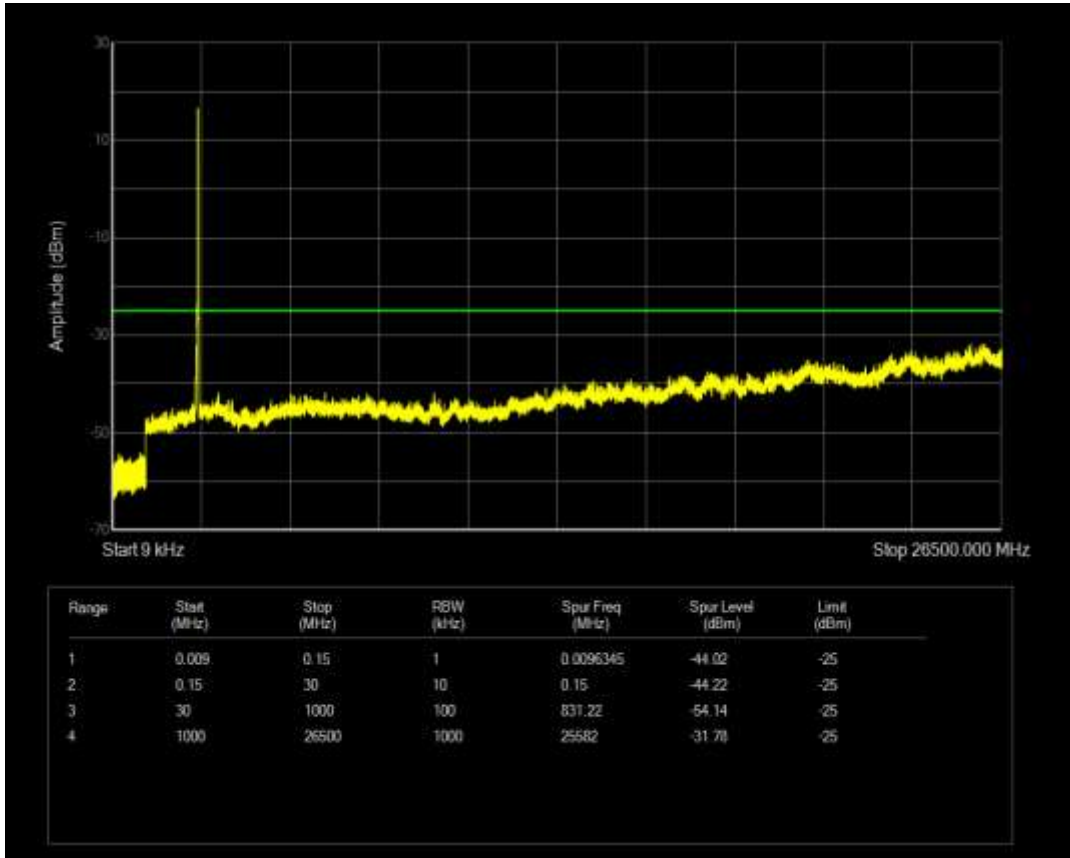

Band7 QAM16 BW=20MHz Channel=21100 RB Size=1 Position=#0

Band7 QAM16 BW=20MHz Channel=20850 RB Size=100 Position=#0

Band7 QAM16 BW=20MHz Channel=21100 RB Size=100 Position=#0

Band7 QAM16 BW=20MHz Channel=21350 RB Size=100 Position=#0