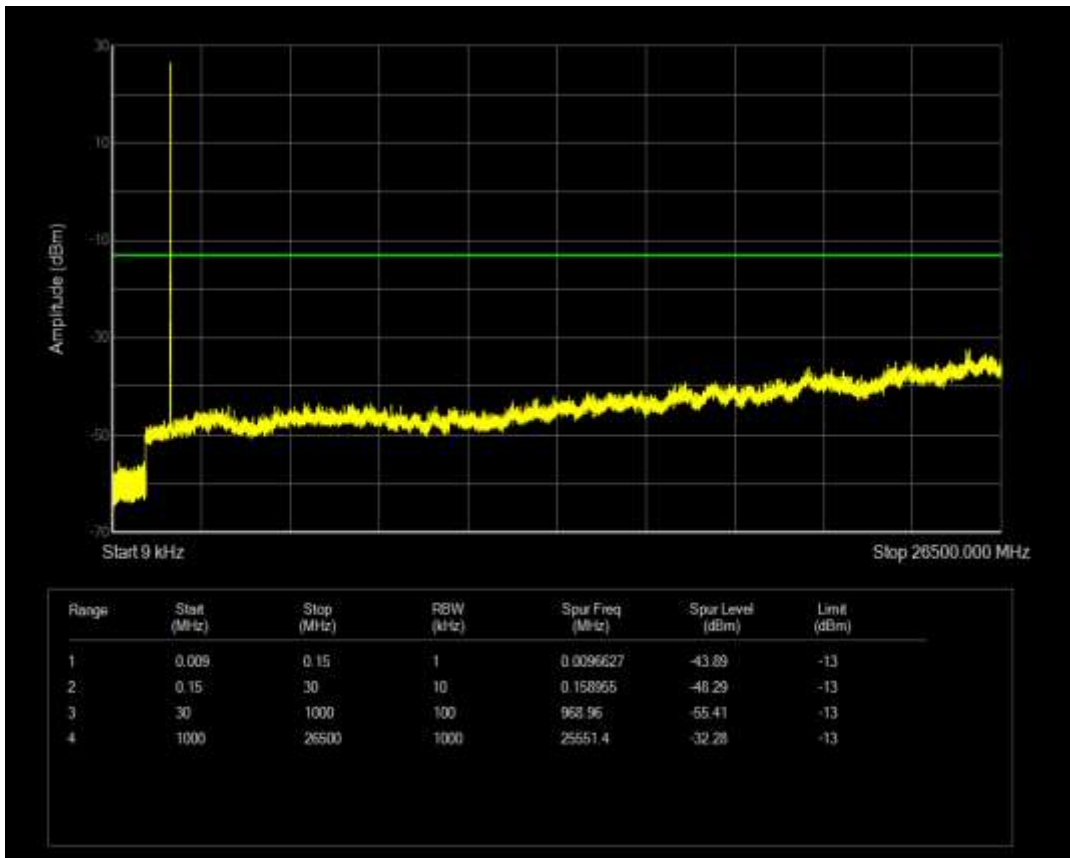

Band66 QPSK BW=5MHz Channel=132322 RB Size=1 Position=#0

Band66 QPSK BW=3MHz Channel=131987 RB Size=15 Position=#0