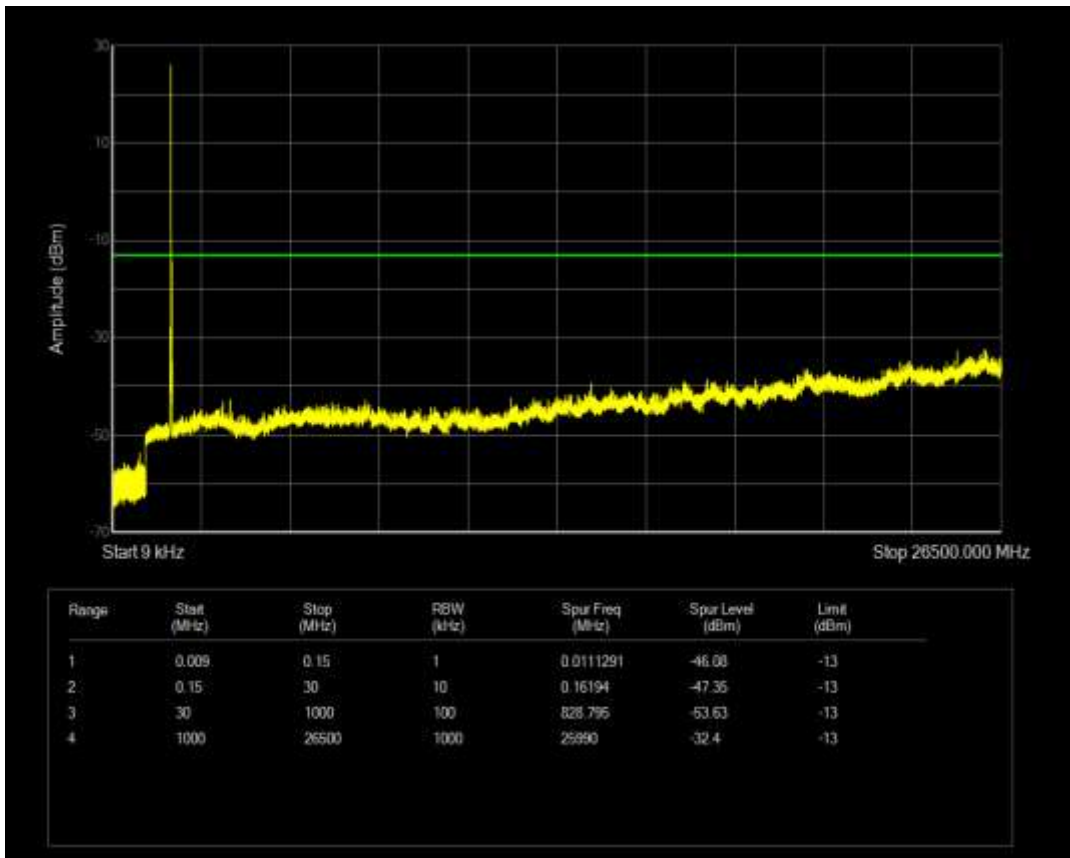

Band66 QAM16 BW=20MHz Channel=132572 RB Size=1 Position=#0

Band66 QAM16 BW=20MHz Channel=132322 RB Size=100 Position=#0