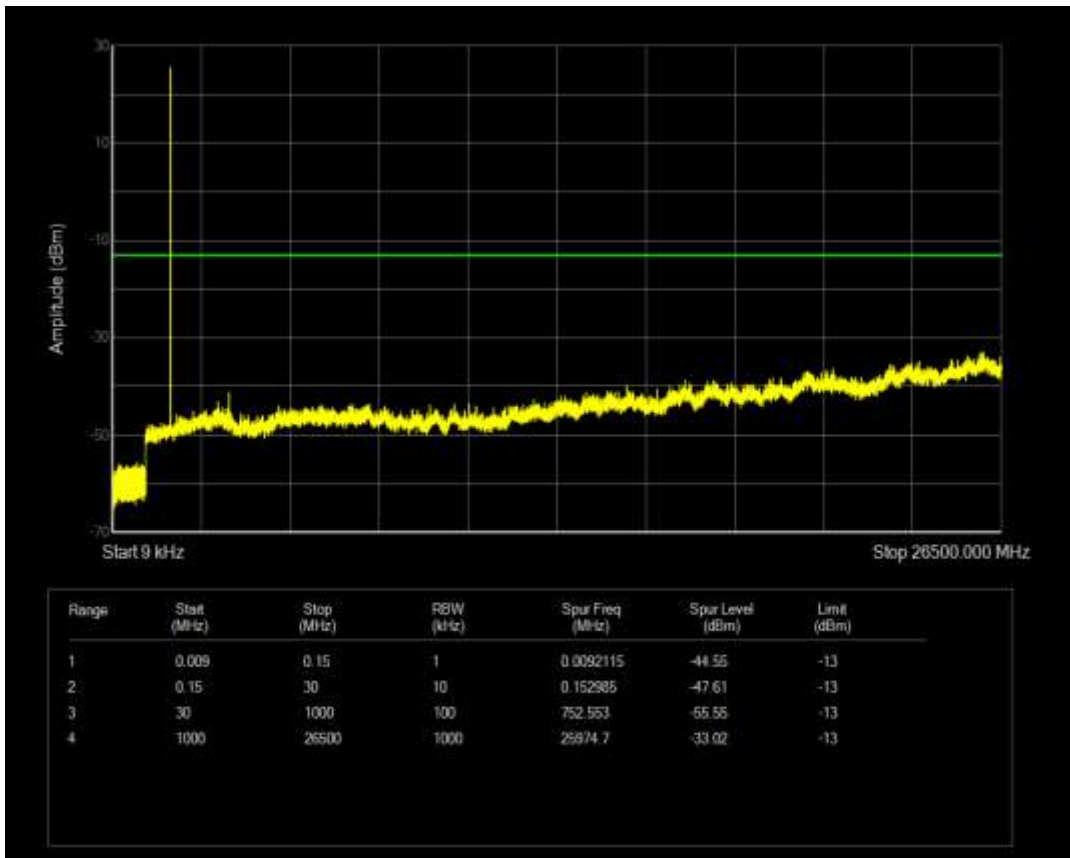

Band66 QAM16 BW=1.4MHz Channel=132322 RB Size=1 Position=#0

Band66 QAM16 BW=15MHz Channel=132322 RB Size=1 Position=#0