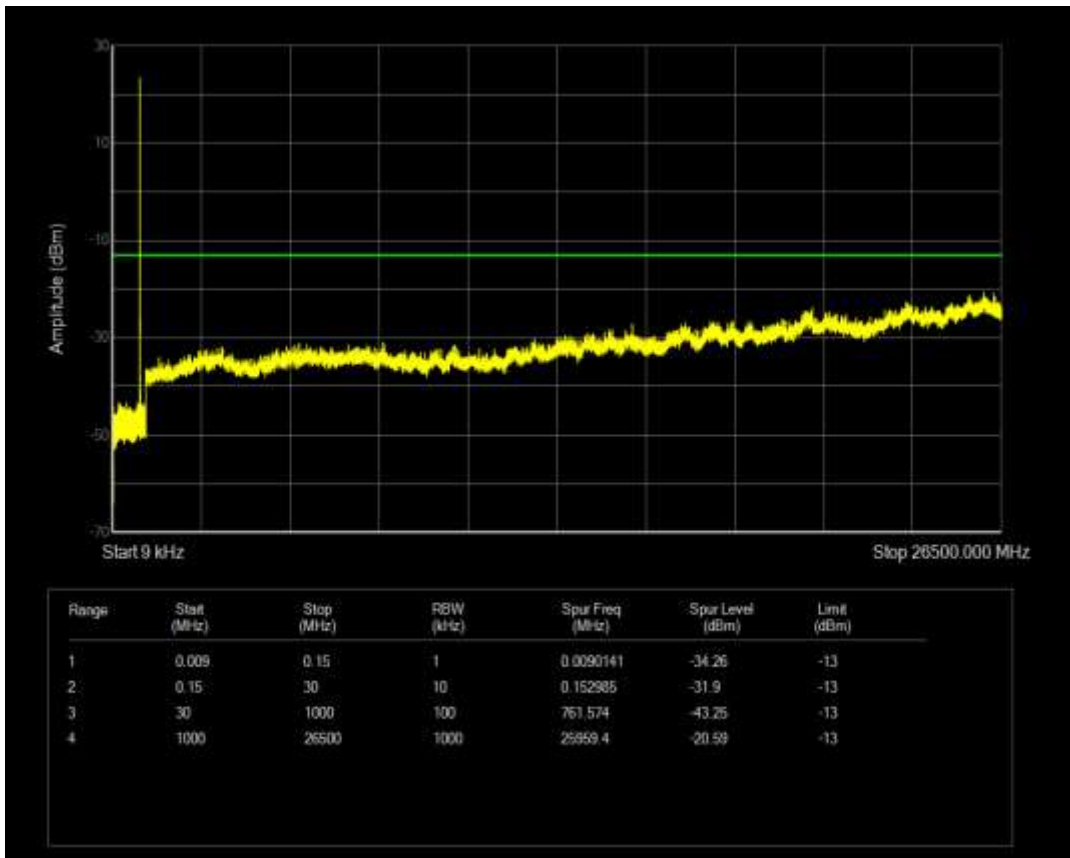

Band5 QPSK BW=1.4MHz Channel=20407 RB Size=1 Position=#0

Band5 QAM16 BW=5MHz Channel=20625 RB Size=25 Position=#0