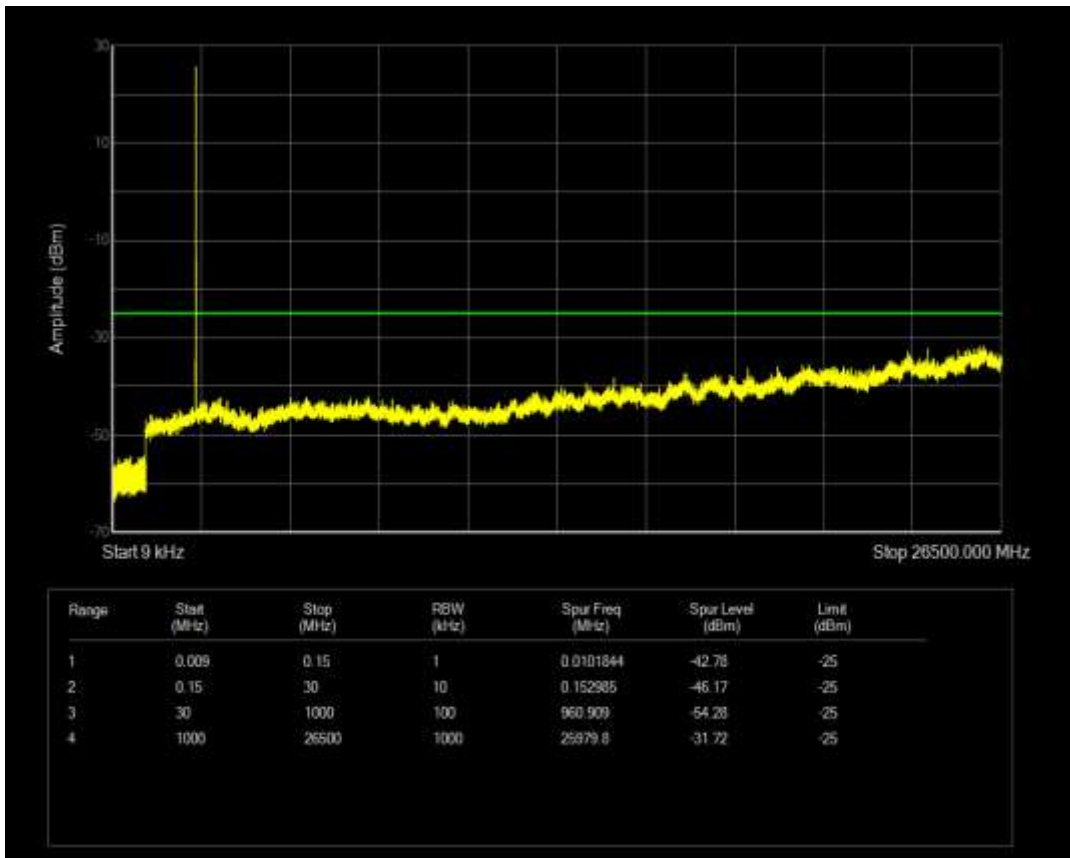

Band7 QAM16 BW=5MHz Channel=20775 RB Size=1 Position=#0

Band7 QAM16 BW=5MHz Channel=20775 RB Size=25 Position=#0