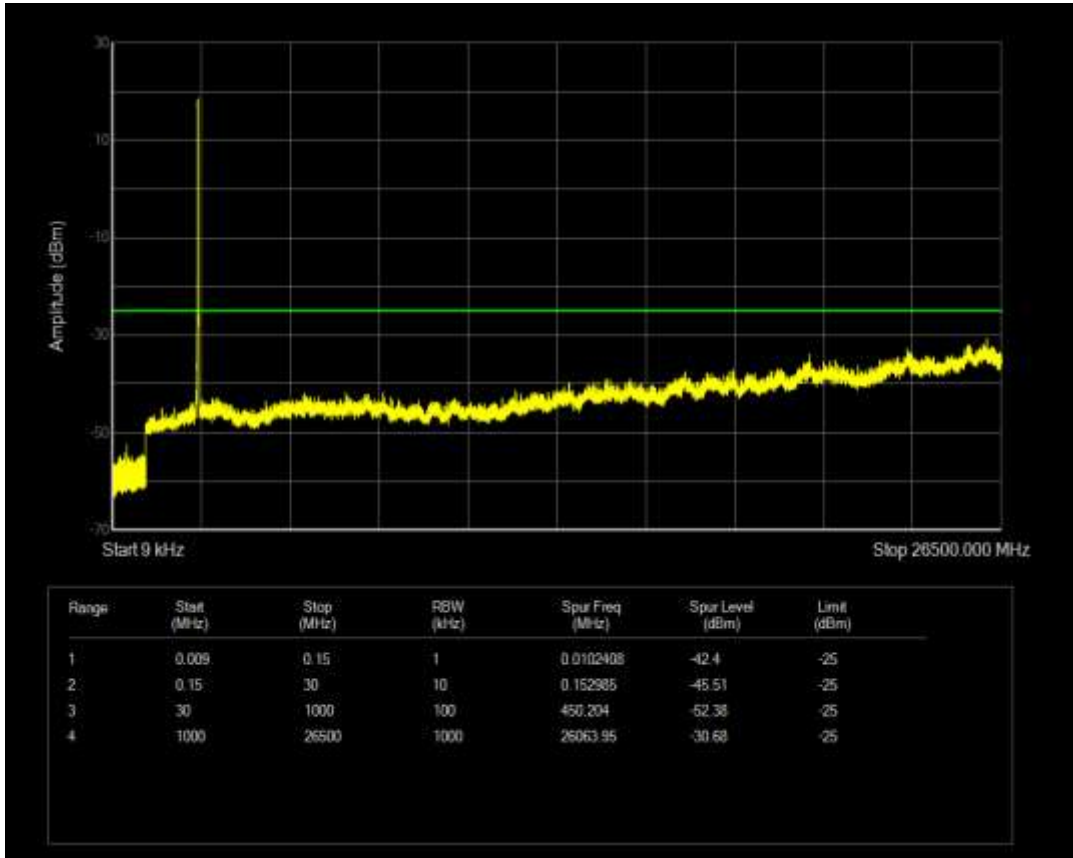

Band7 QAM16 BW=15MHz Channel=21375 RB Size=75 Position=#0

Band7 QAM16 BW=5MHz Channel=21100 RB Size=1 Position=#0