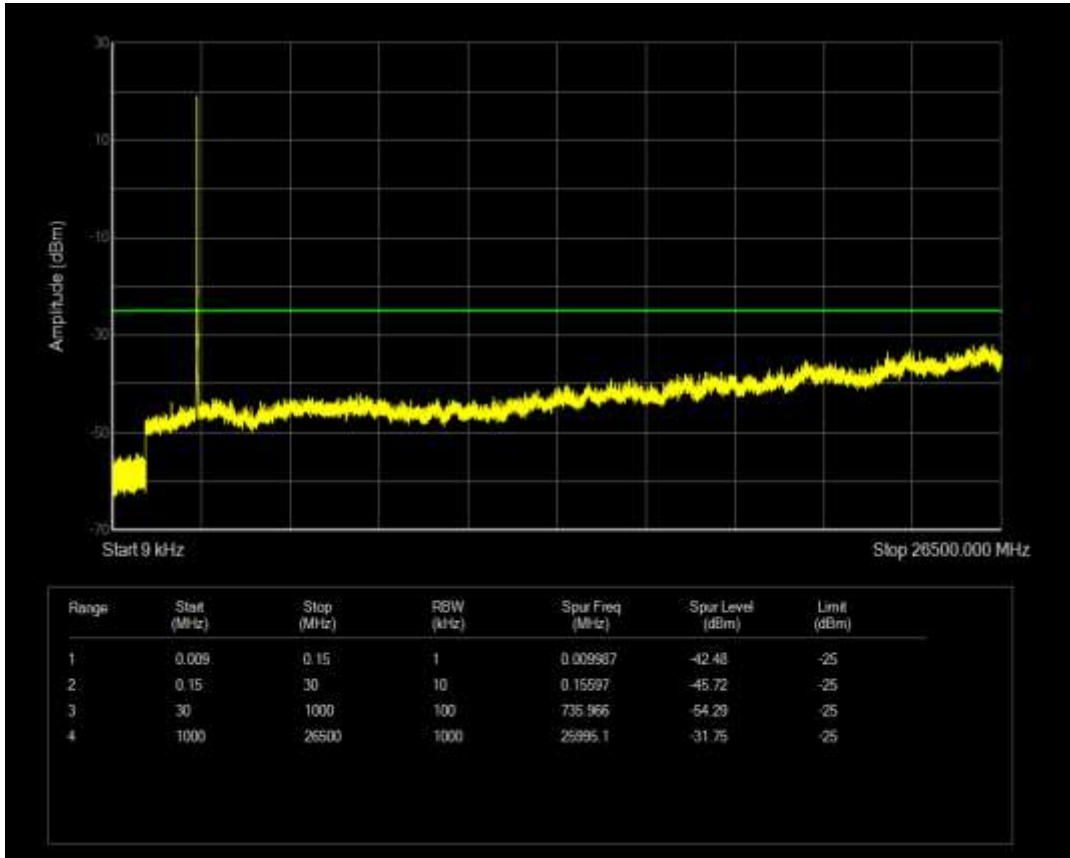

Band7 QAM16 BW=5MHz Channel=21425 RB Size=1 Position=#0

Band7 QPSK BW=10MHz Channel=21400 RB Size=1 Position=#0

Band7 QPSK BW=10MHz Channel=21400 RB Size=50 Position=#0

Band7 QPSK BW=10MHz Channel=21100 RB Size=50 Position=#0