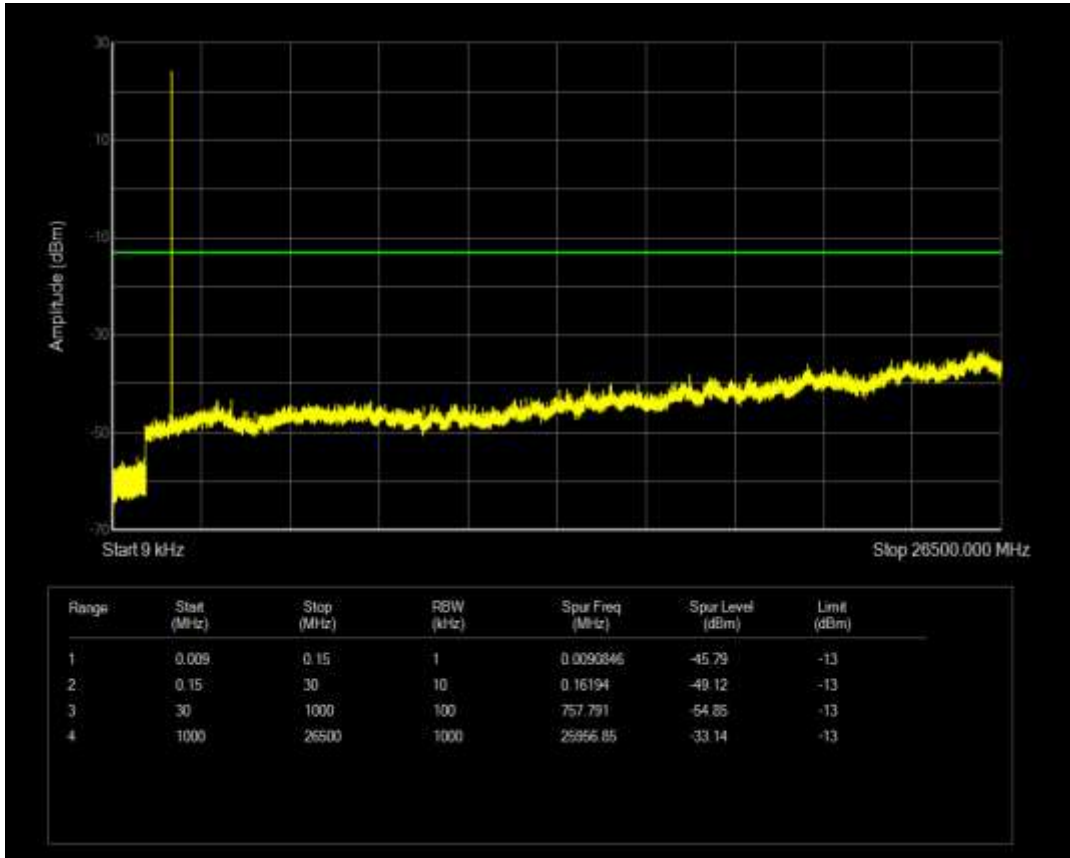

Band66 QAM16 BW=1.4MHz Channel=132665 RB Size=6 Position=#0

Band66 QAM16 BW=10MHz Channel=132022 RB Size=1 Position=#0