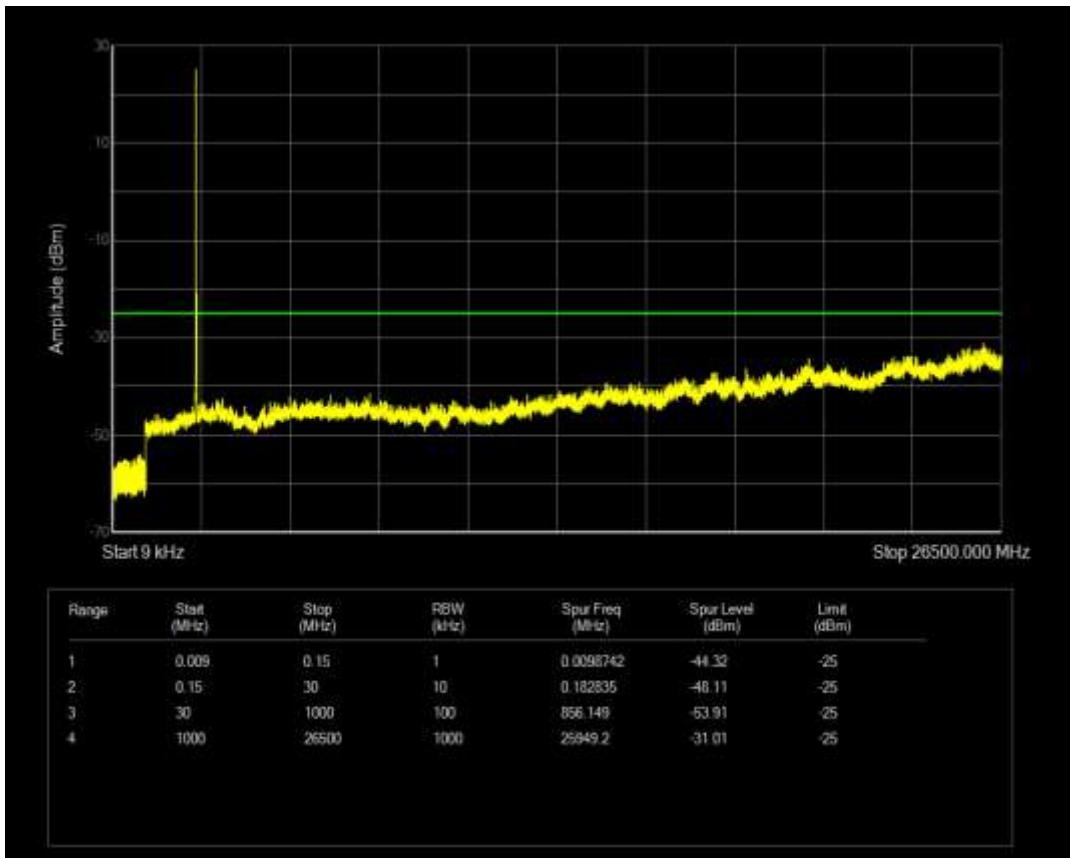

Band7 QAM16 BW=20MHz Channel=20850 RB Size=1 Position=#0

Band7 QAM16 BW=15MHz Channel=21375 RB Size=75 Position=#0