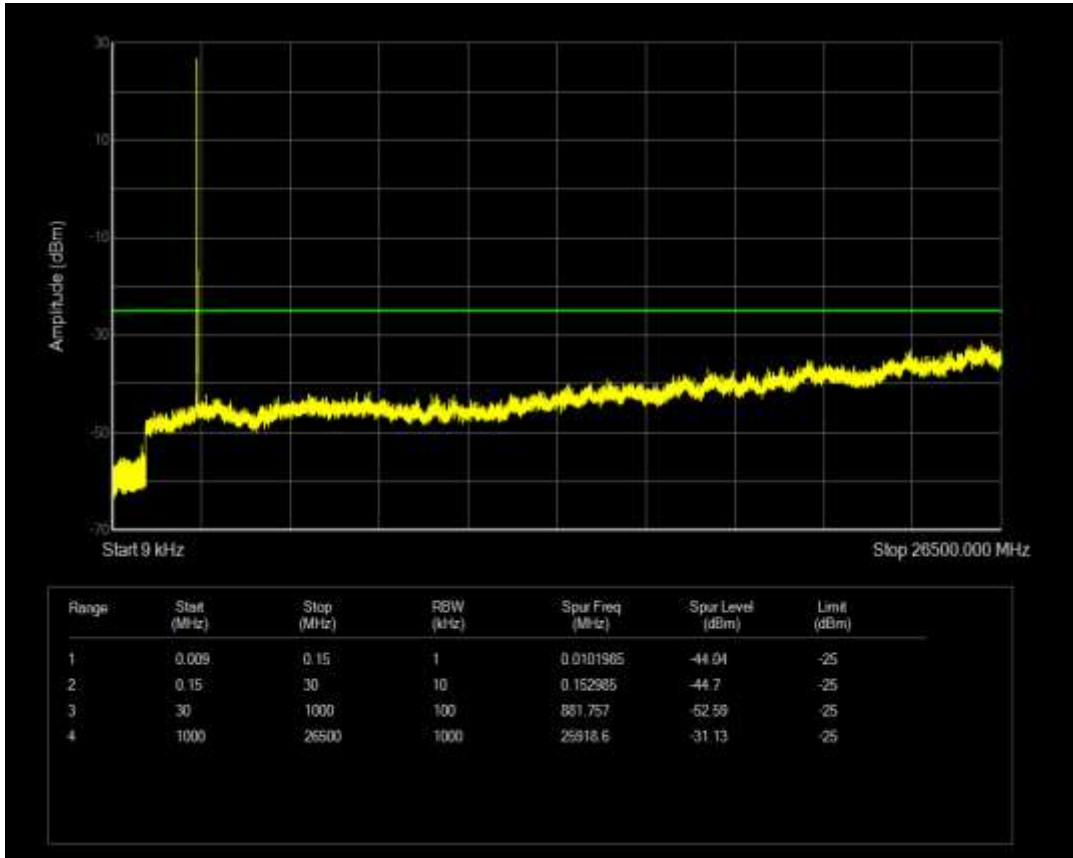

Band7 QPSK BW=10MHz Channel=21100 RB Size=1 Position=#0

Band7 QPSK BW=15MHz Channel=21100 RB Size=75 Position=#0