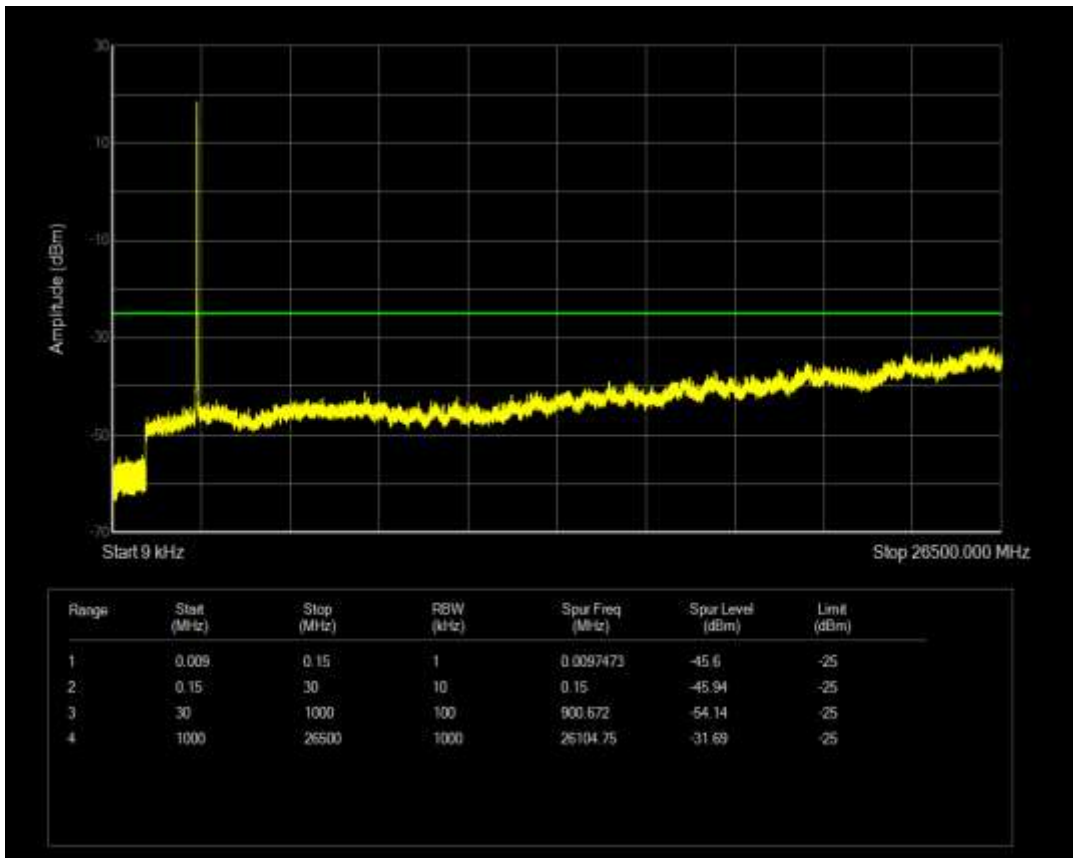

Band7 QPSK BW=15MHz Channel=21100 RB Size=75 Position=#0

Band7 QPSK BW=15MHz Channel=21375 RB Size=1 Position=#0