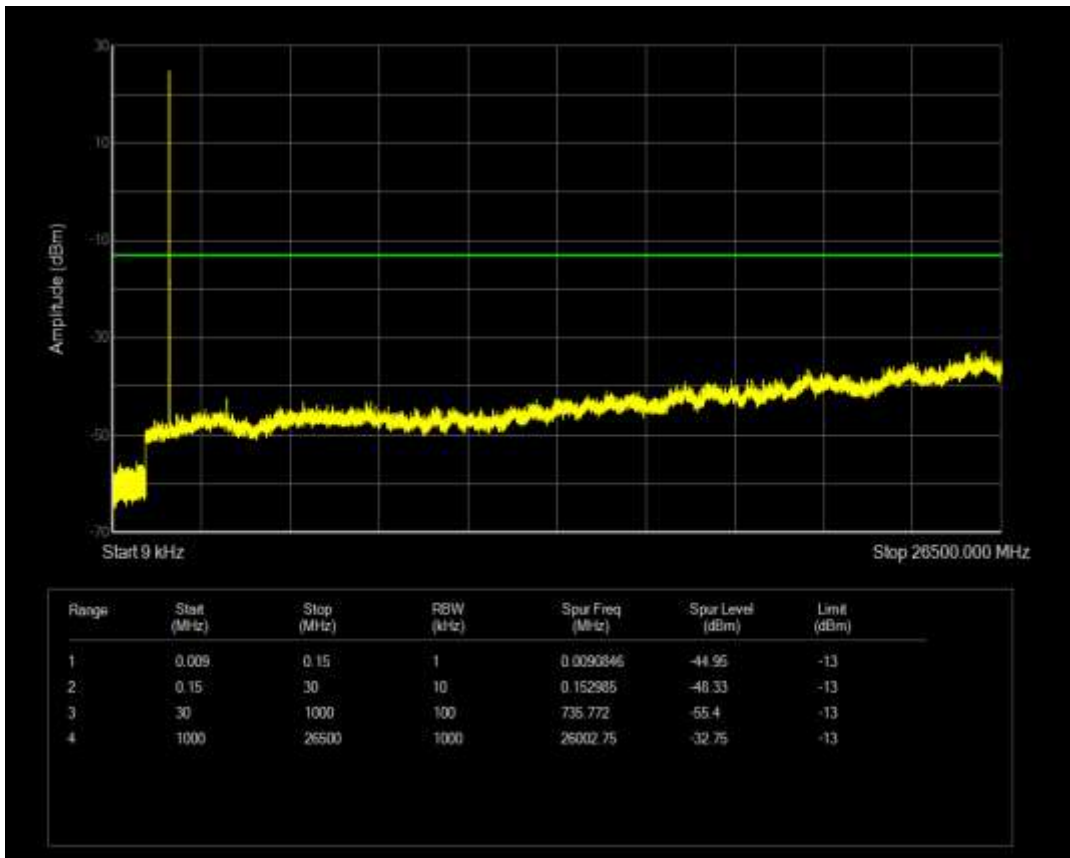

Band66 QAM16 BW=3MHz Channel=131987 RB Size=1 Position=#0

Band66 QAM16 BW=20MHz Channel=132572 RB Size=100 Position=#0