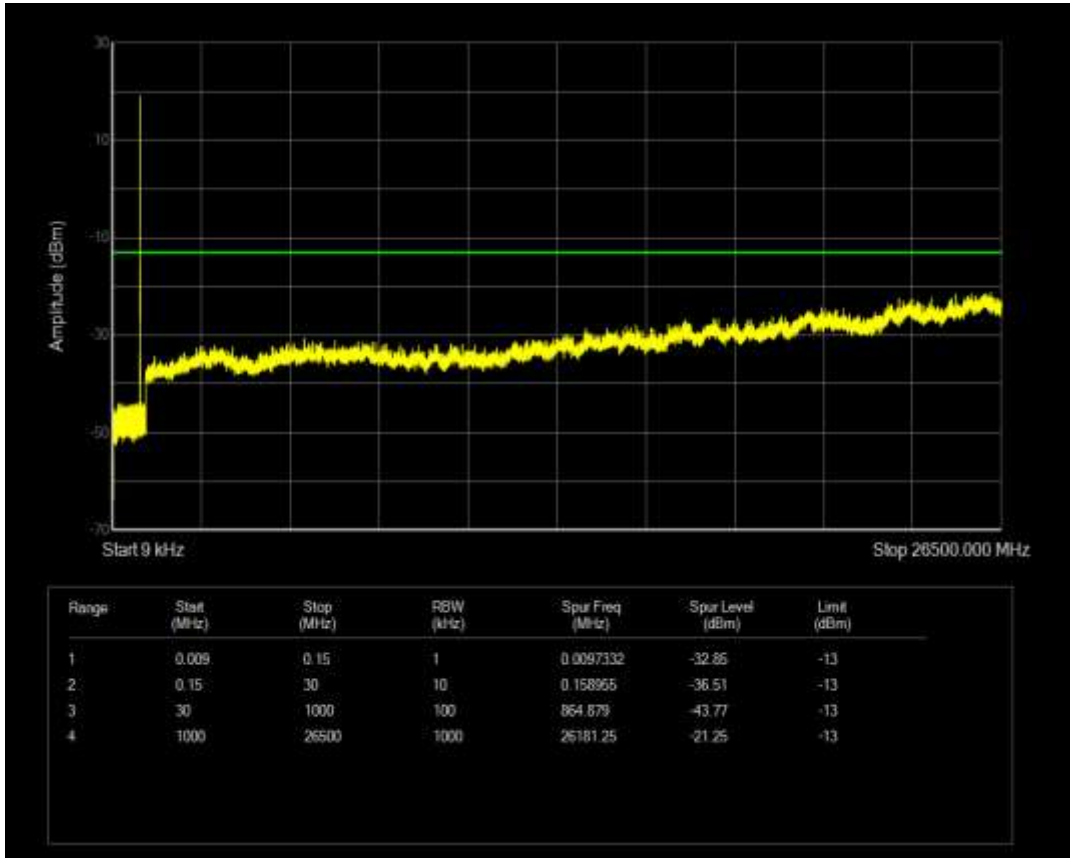

Band5 QAM16 BW=1.4MHz Channel=20643 RB Size=6 Position=#0

Band5 QAM16 BW=10MHz Channel=20450 RB Size=50 Position=#0