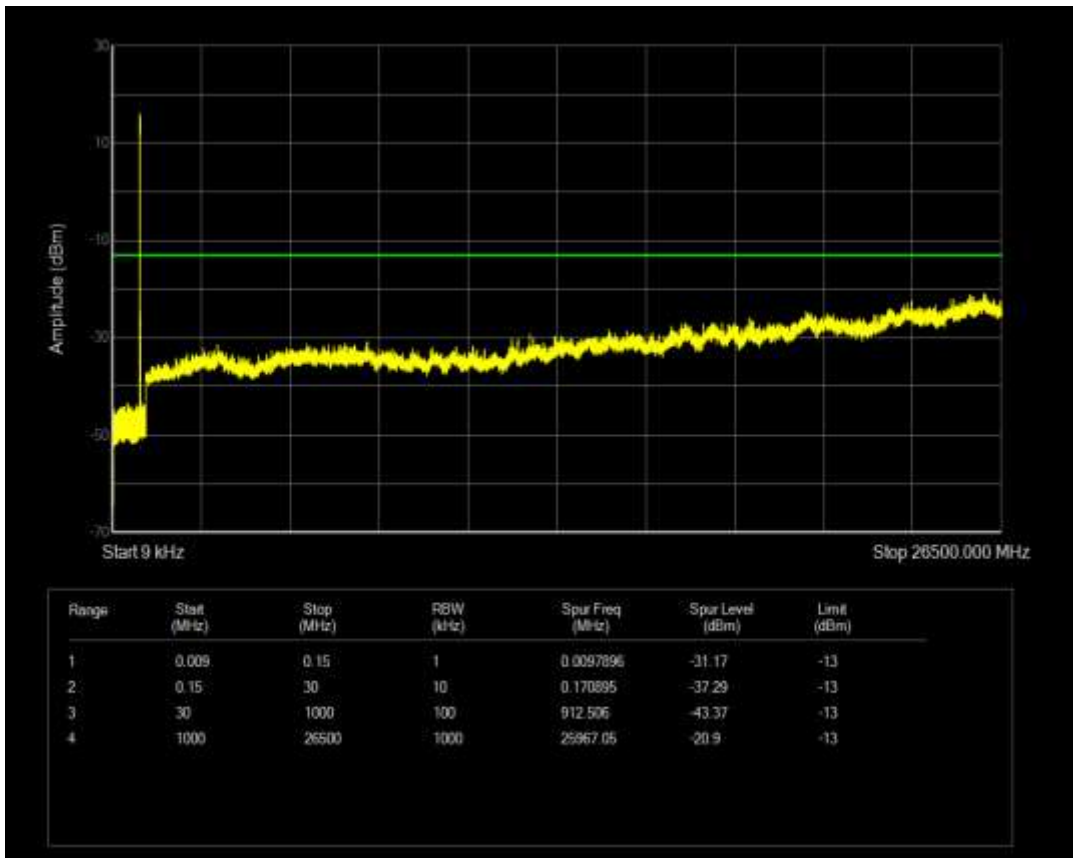

Band5 QAM16 BW=3MHz Channel=20415 RB Size=15 Position=#0

Band5 QAM16 BW=3MHz Channel=20525 RB Size=1 Position=#0