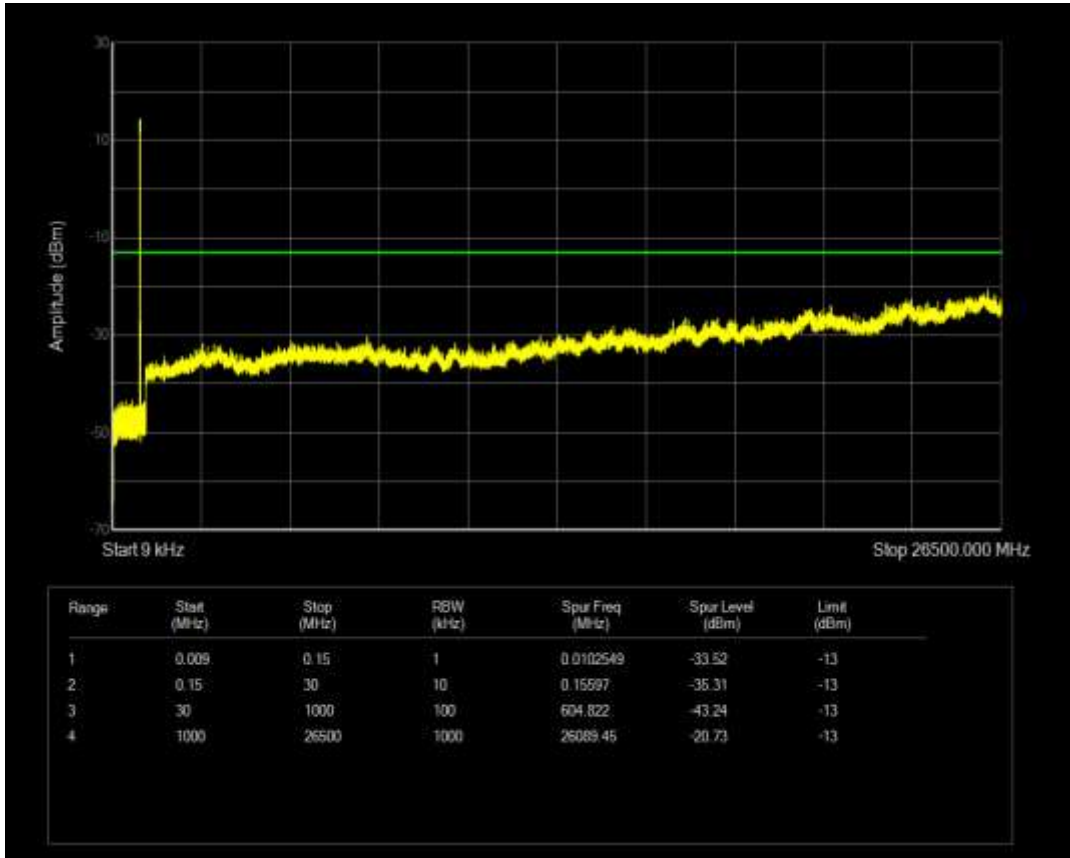

Band5 QAM16 BW=3MHz Channel=20525 RB Size=15 Position=#0

Band5 QAM16 BW=3MHz Channel=20635 RB Size=15 Position=#0