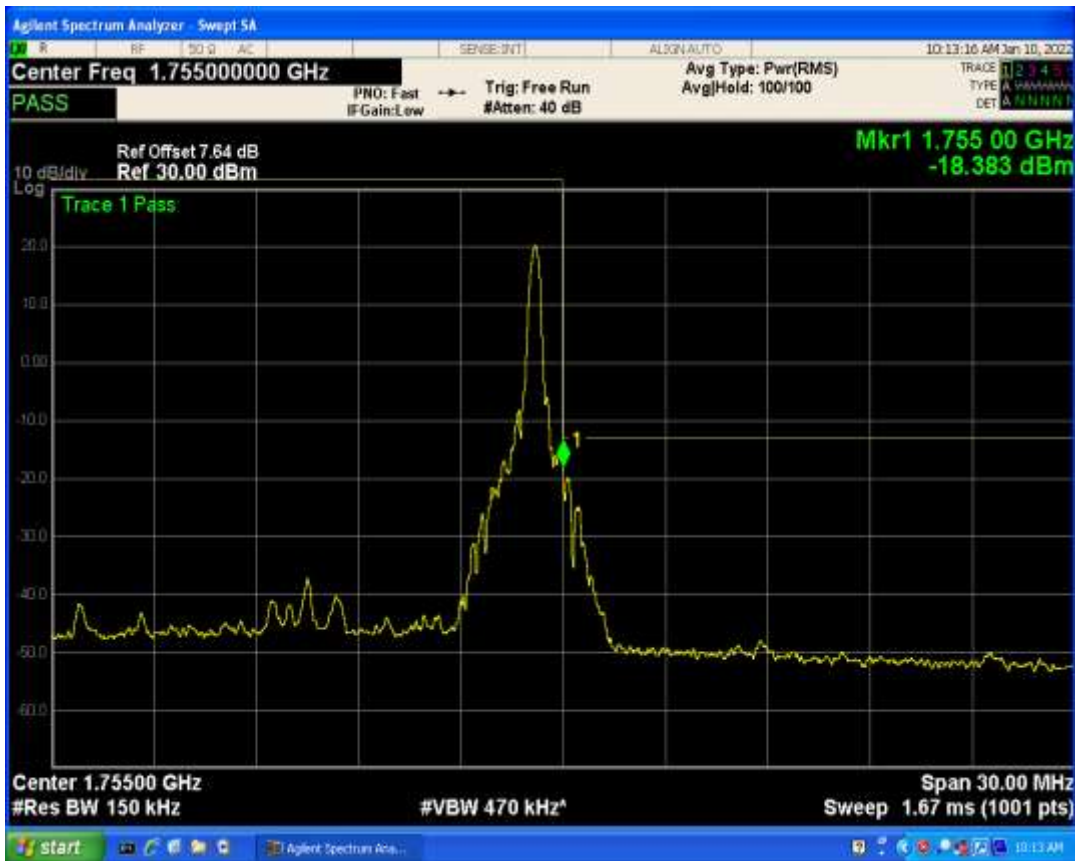

Band4 QAM16 BW=15MHz Channel=20025 RB Size=1 Position=#Max

Band4 QAM16 BW=15MHz Channel=20325 RB Size=1 Position=#0

Band4 QAM16 BW=15MHz Channel=20325 RB Size=75 Position=#0

Band4 QAM16 BW=15MHz Channel=20325 RB Size=1 Position=#Max