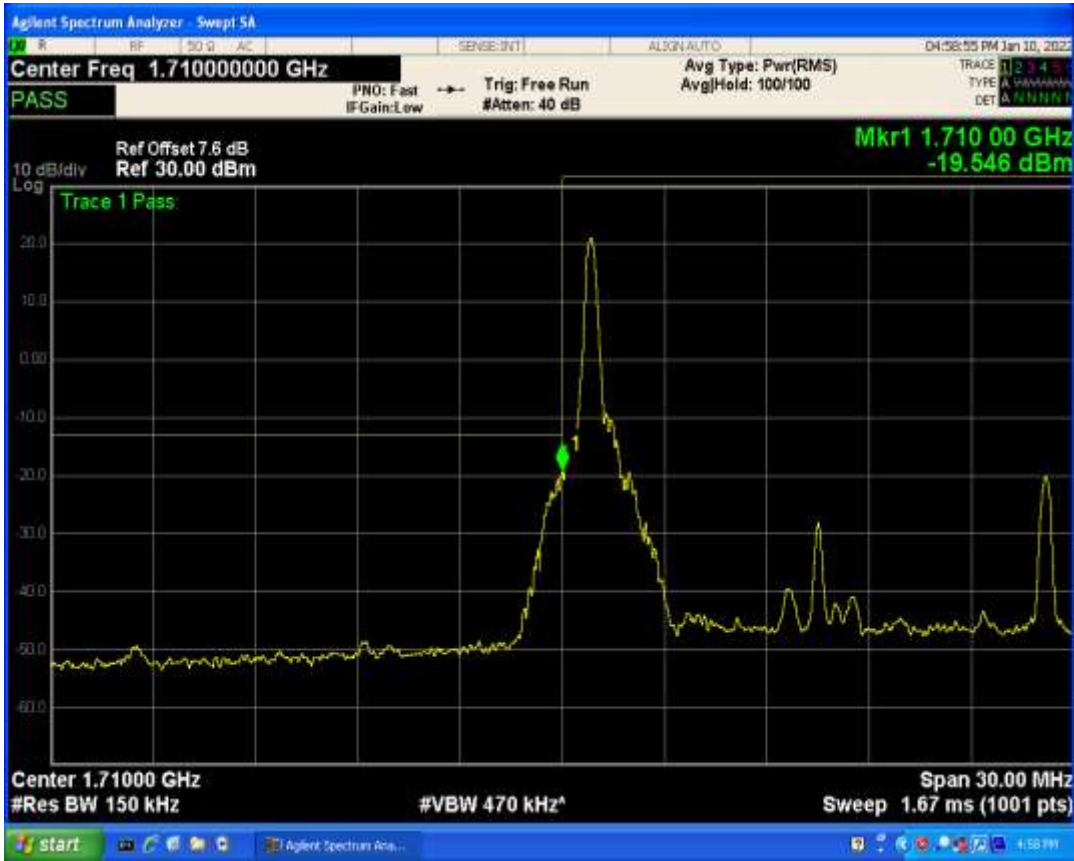

Band66 QPSK BW=15MHz Channel=132047 RB Size=1 Position=#0

Band66 QPSK BW=10MHz Channel=132622 RB Size=50 Position=#0