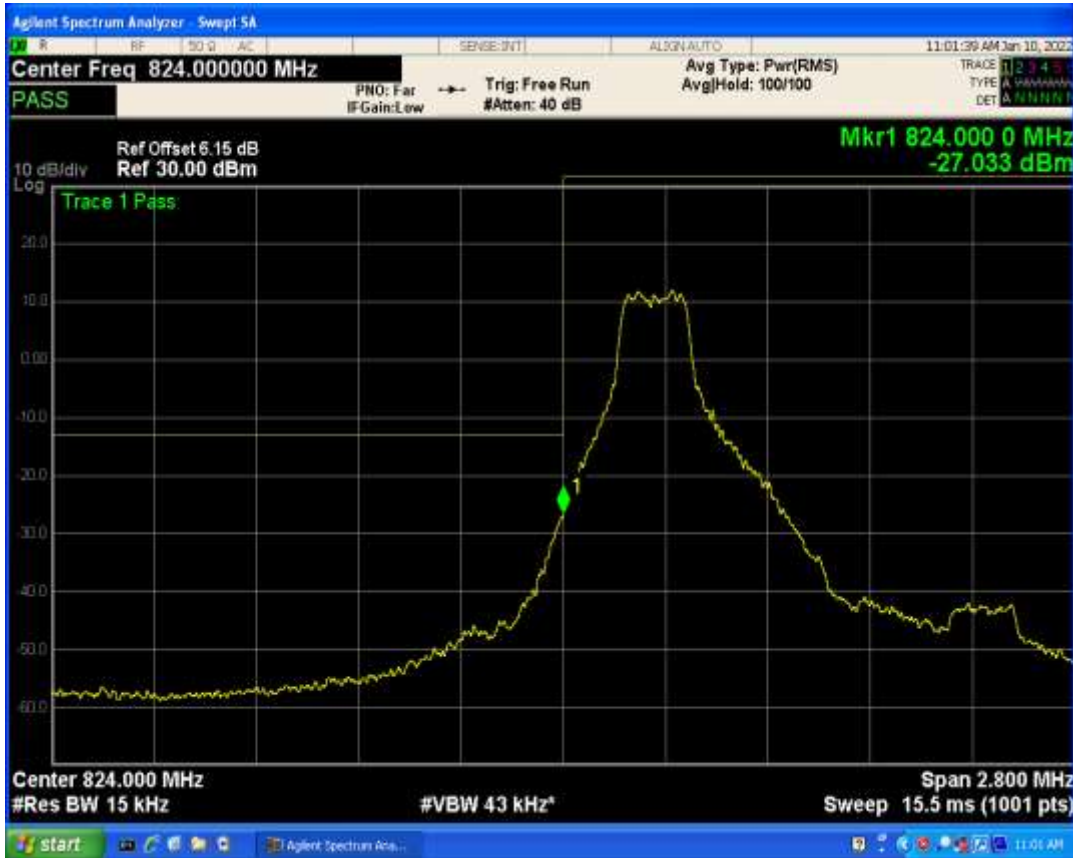

Band4 QPSK BW=3MHz Channel=20385 RB Size=1 Position=#0

Band4 QPSK BW=5MHz Channel=19975 RB Size=1 Position=#0

Band4 QPSK BW=3MHz Channel=20385 RB Size=15 Position=#0

Band5 QAM16 BW=1.4MHz Channel=20407 RB Size=1 Position=#0