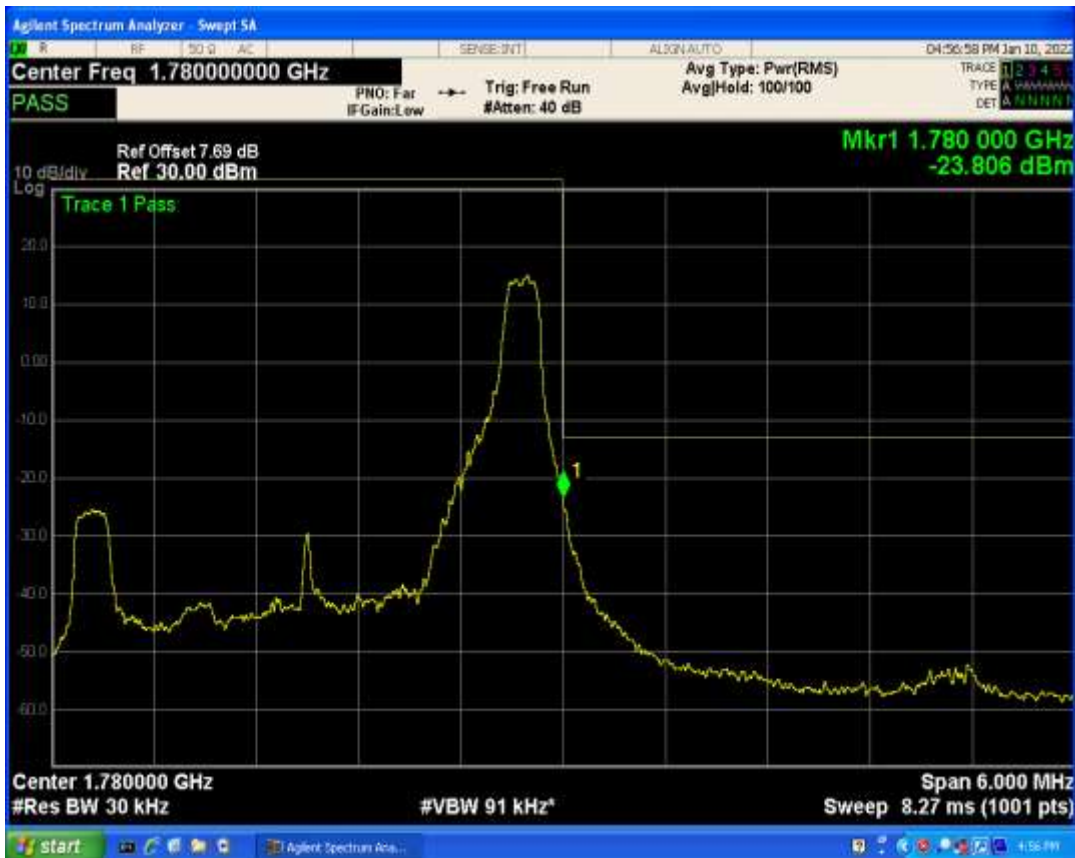

Band66 QAM16 BW=3MHz Channel=132657 RB Size=1 Position=#Max

Band66 QAM16 BW=5MHz Channel=131997 RB Size=1 Position=#0