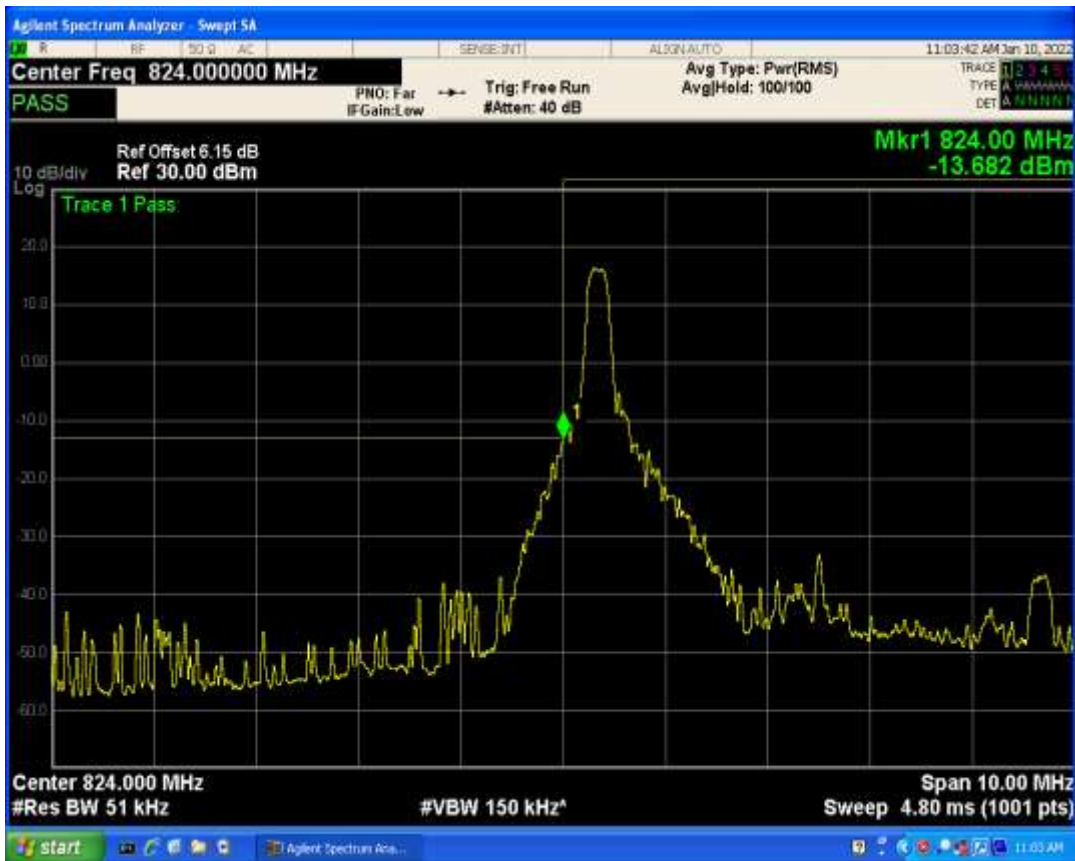

Band5 QAM16 BW=1.4MHz Channel=20643 RB Size=1 Position=#0

Band5 QAM16 BW=3MHz Channel=20635 RB Size=1 Position=#Max

Band5 QAM16 BW=3MHz Channel=20635 RB Size=1 Position=#0

Band5 QAM16 BW=5MHz Channel=20425 RB Size=1 Position=#0