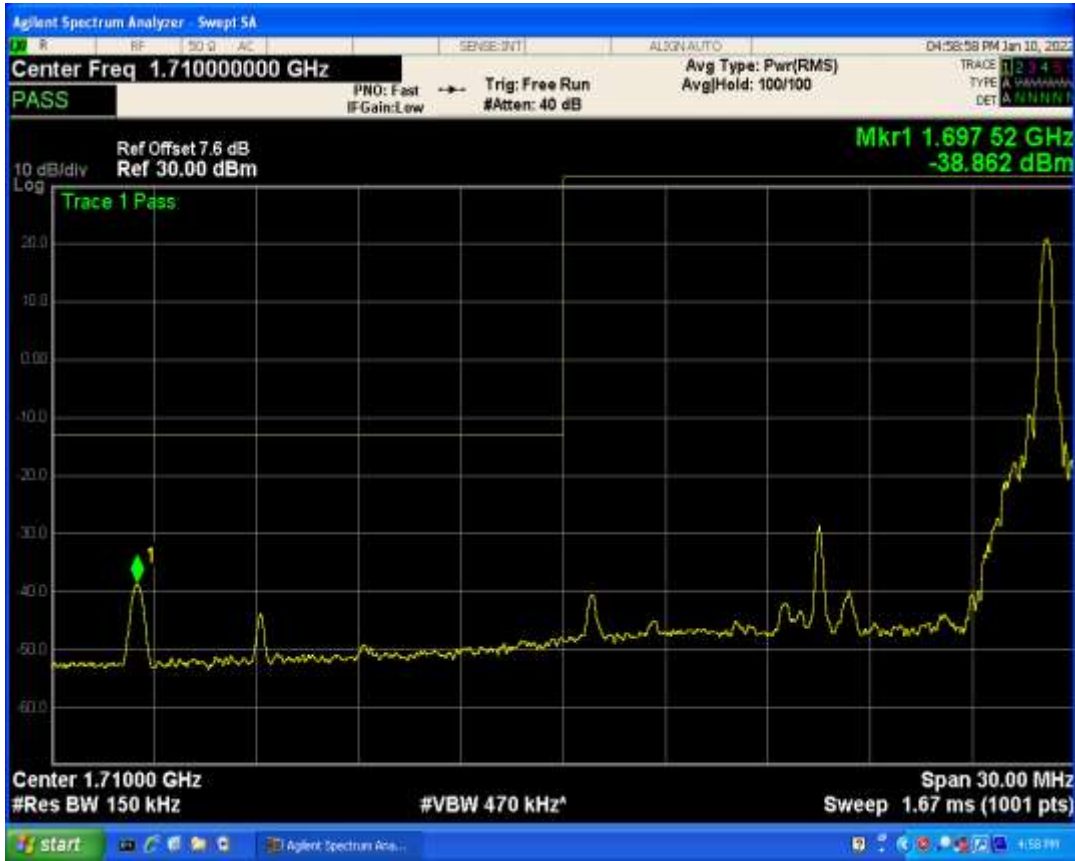

Band66 QAM16 BW=5MHz Channel=132647 RB Size=1 Position=#Max

Band66 QPSK BW=15MHz Channel=132047 RB Size=1 Position=#0

Band66 QPSK BW=10MHz Channel=132622 RB Size=50 Position=#0

Band66 QPSK BW=15MHz Channel=132047 RB Size=1 Position=#Max