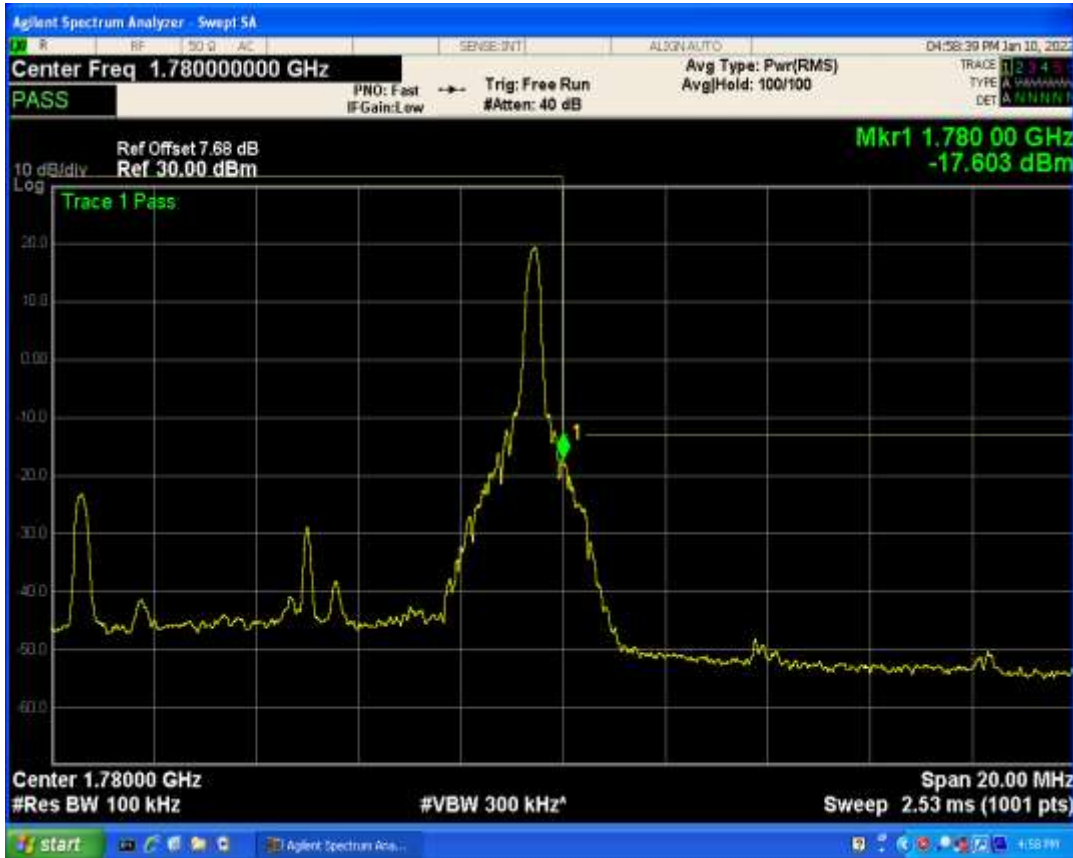

Band66 QAM16 BW=10MHz Channel=132022 RB Size=1 Position=#Max

Band66 QAM16 BW=10MHz Channel=132022 RB Size=1 Position=#0

Band66 QAM16 BW=10MHz Channel=132022 RB Size=50 Position=#0

Band66 QAM16 BW=10MHz Channel=132622 RB Size=1 Position=#Max