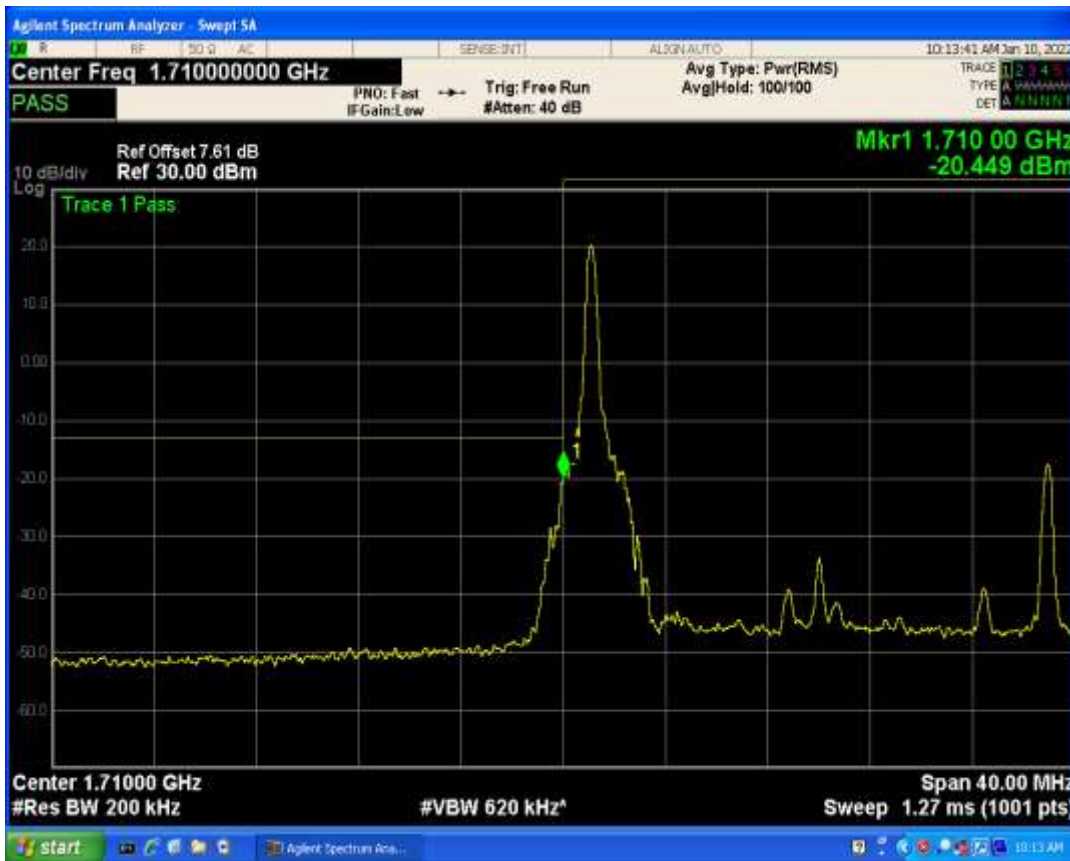

Band4 QAM16 BW=15MHz Channel=20025 RB Size=1 Position=#0

Band4 QAM16 BW=10MHz Channel=20350 RB Size=1 Position=#Max

Band4 QAM16 BW=10MHz Channel=20000 RB Size=50 Position=#0

Band4 QAM16 BW=10MHz Channel=20350 RB Size=1 Position=#0