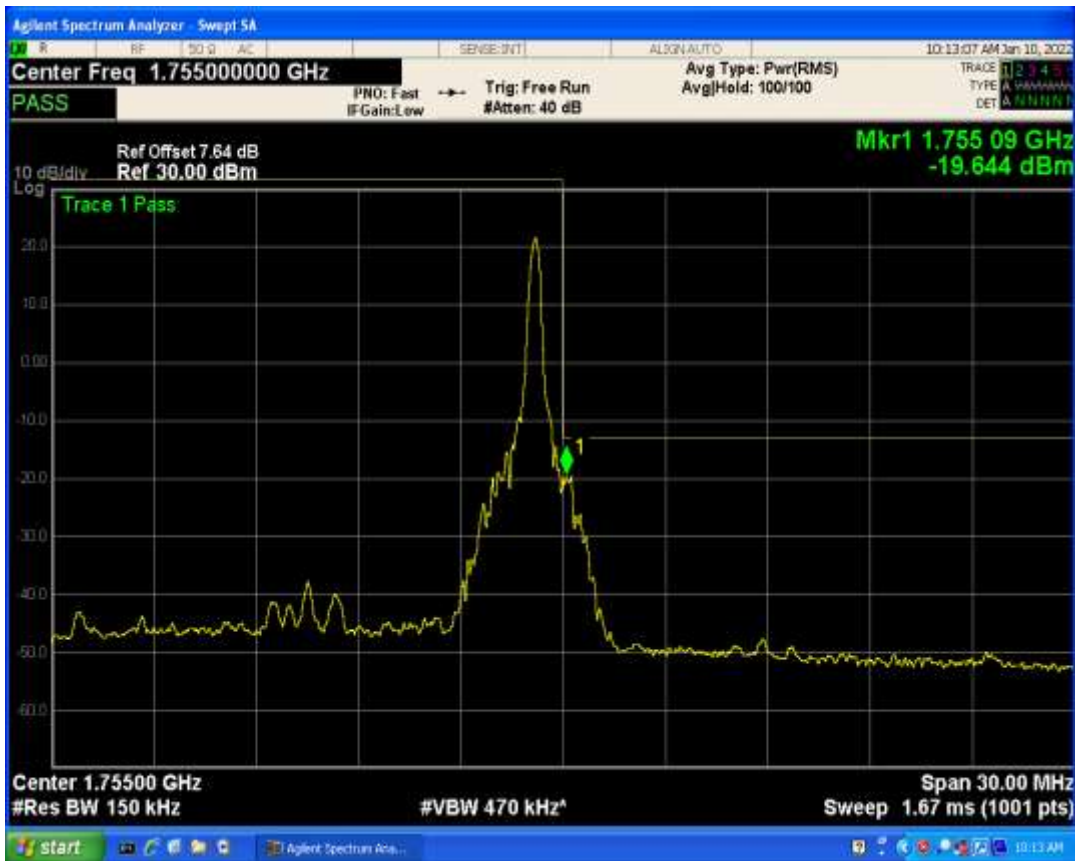

Band4 QPSK BW=15MHz Channel=20325 RB Size=1 Position=#0