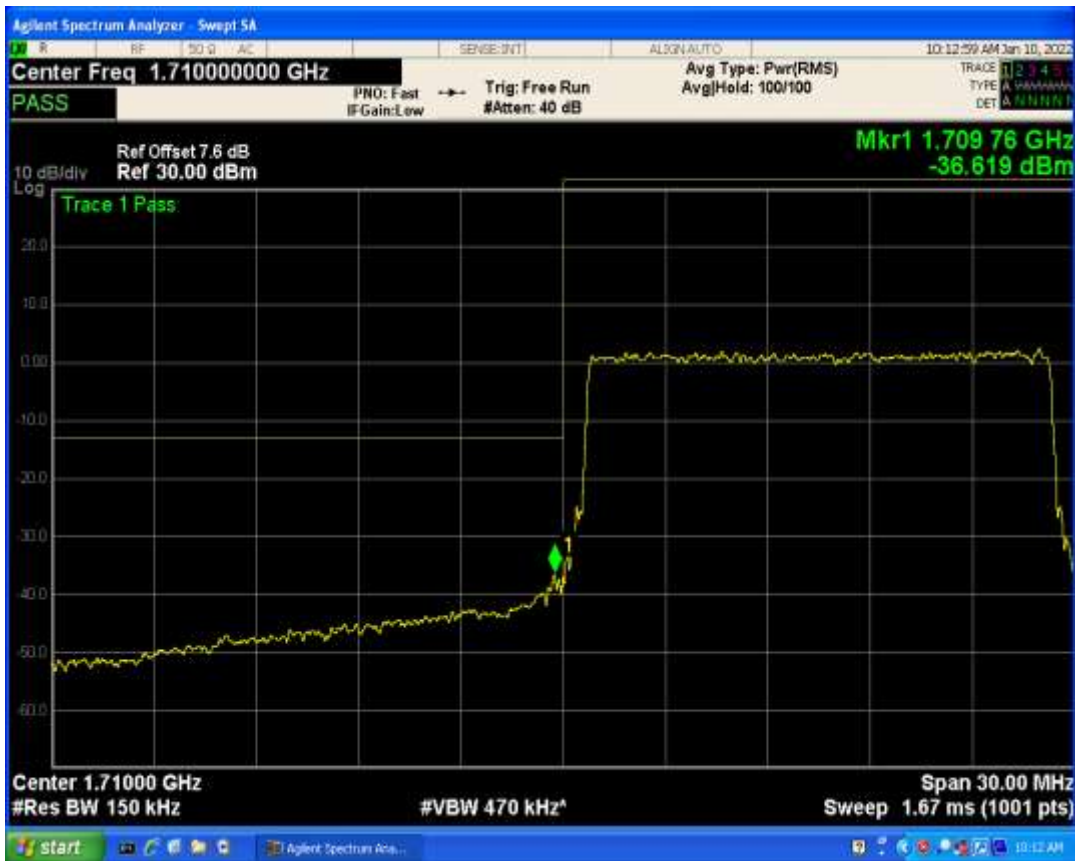

Band4 QAM16 BW=20MHz Channel=20050 RB Size=100 Position=#0

Band4 QAM16 BW=20MHz Channel=20300 RB Size=1 Position=#Max

Band4 QAM16 BW=20MHz Channel=20300 RB Size=1 Position=#0

Band4 QAM16 BW=15MHz Channel=20025 RB Size=75 Position=#0

Band4 QAM16 BW=15MHz Channel=20025 RB Size=1 Position=#Max

Band4 QAM16 BW=15MHz Channel=20325 RB Size=1 Position=#0

Band4 QAM16 BW=15MHz Channel=20325 RB Size=75 Position=#0

Band4 QAM16 BW=15MHz Channel=20325 RB Size=1 Position=#Max