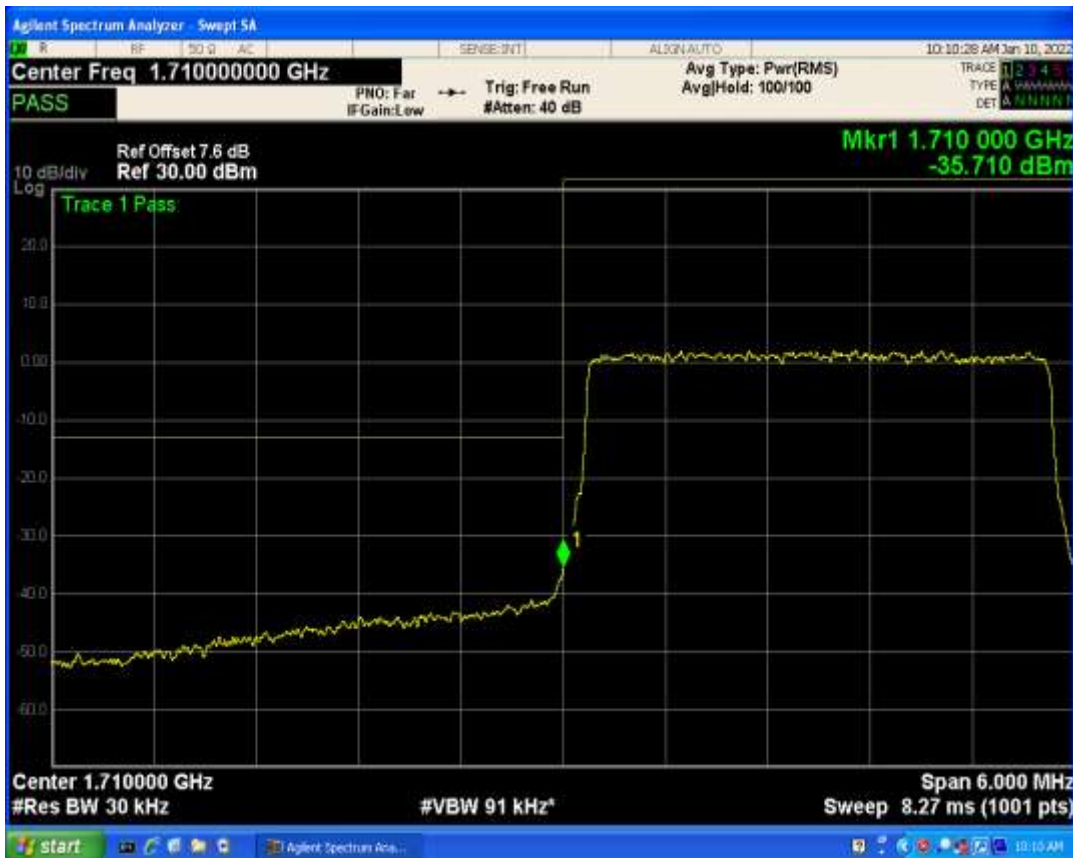

Band4 QAM16 BW=3MHz Channel=19965 RB Size=15 Position=#0

Band4 QPSK BW=1.4MHz Channel=20393 RB Size=1 Position=#Max