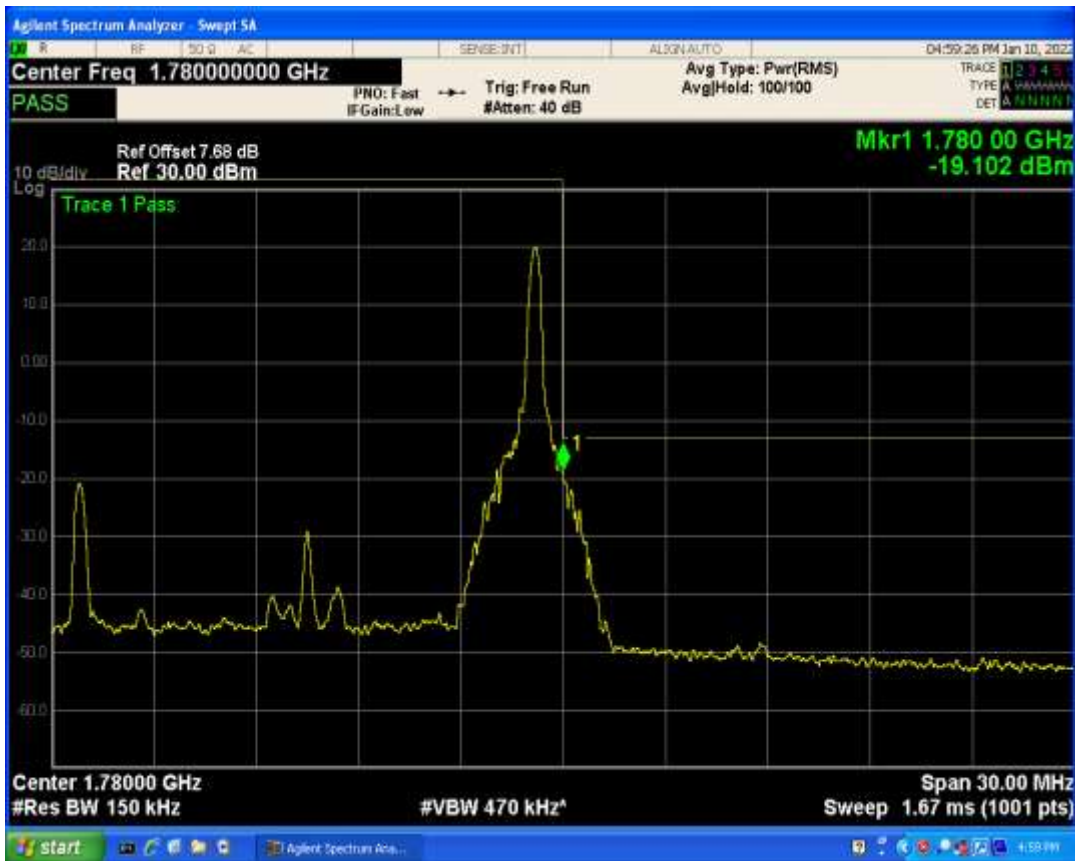

Band66 QAM16 BW=1.4MHz Channel=132665 RB Size=6 Position=#0

Band66 QAM16 BW=1.4MHz Channel=132665 RB Size=1 Position=#Max

Band66 QAM16 BW=15MHz Channel=132597 RB Size=75 Position=#0

Band66 QAM16 BW=15MHz Channel=132597 RB Size=1 Position=#Max