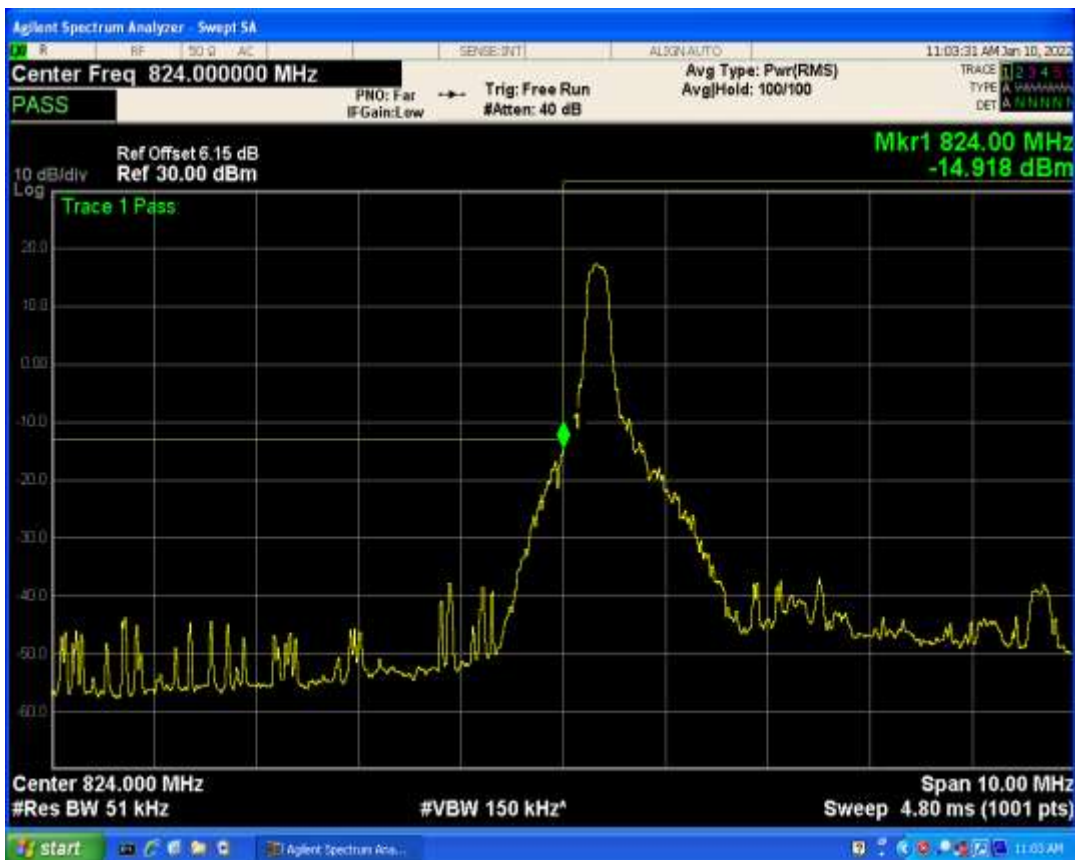

Band5 QPSK BW=5MHz Channel=20425 RB Size=1 Position=#0

Band66 QAM16 BW=1.4MHz Channel=131979 RB Size=1 Position=#0