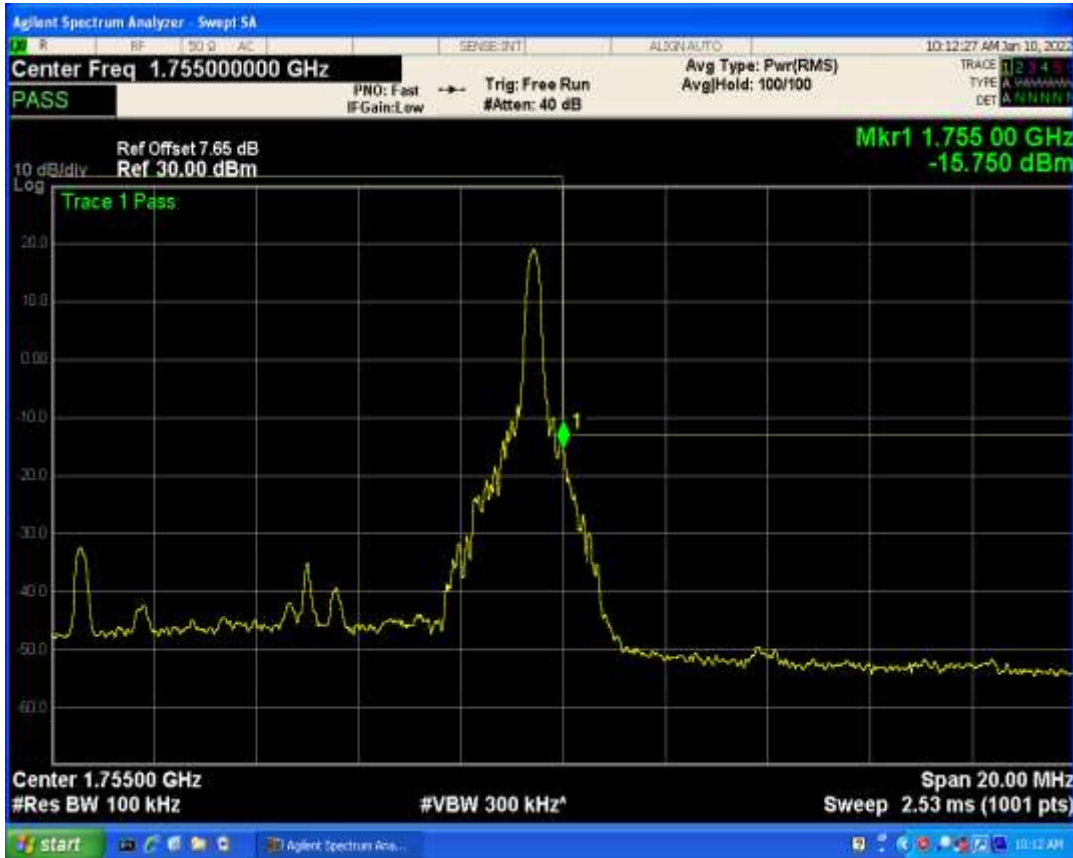

Band4 QAM16 BW=10MHz Channel=20350 RB Size=1 Position=#Max

Band4 QAM16 BW=10MHz Channel=20000 RB Size=50 Position=#0