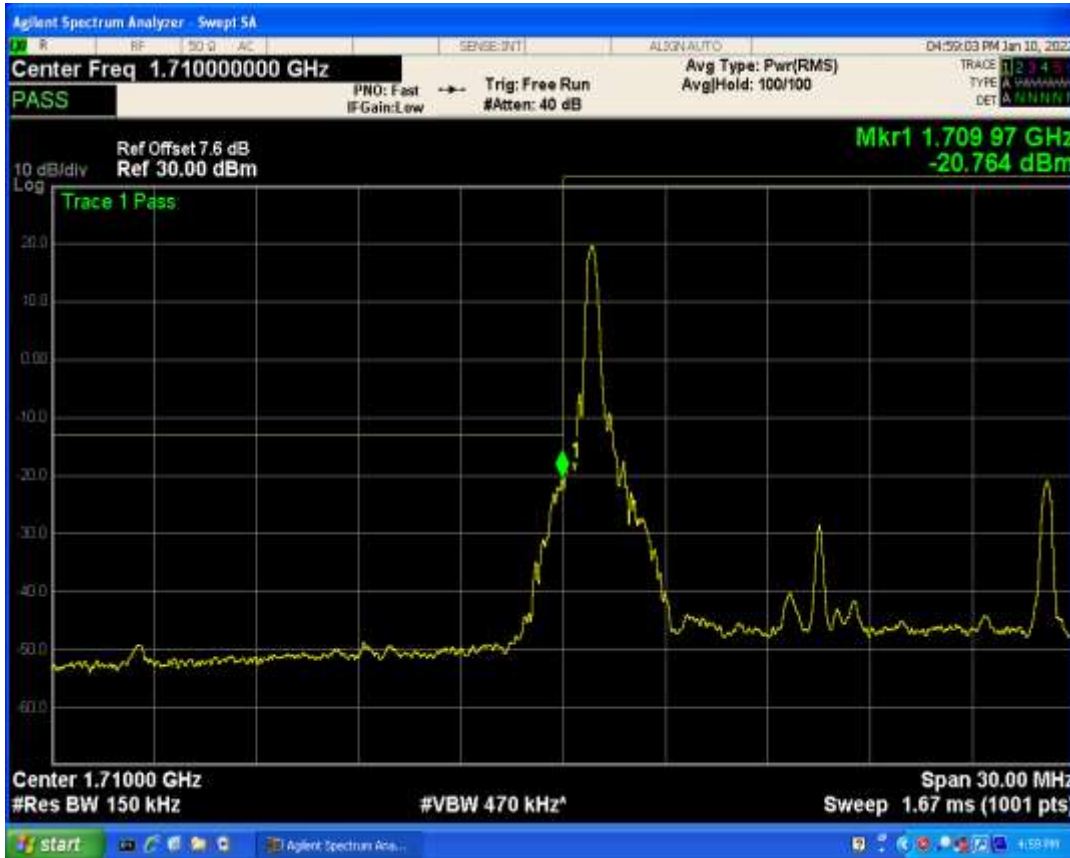

Band66 QAM16 BW=20MHz Channel=132072 RB Size=1 Position=#0

Band66 QAM16 BW=20MHz Channel=132072 RB Size=100 Position=#0

Band66 QAM16 BW=20MHz Channel=132072 RB Size=1 Position=#Max

Band66 QAM16 BW=15MHz Channel=132047 RB Size=1 Position=#0