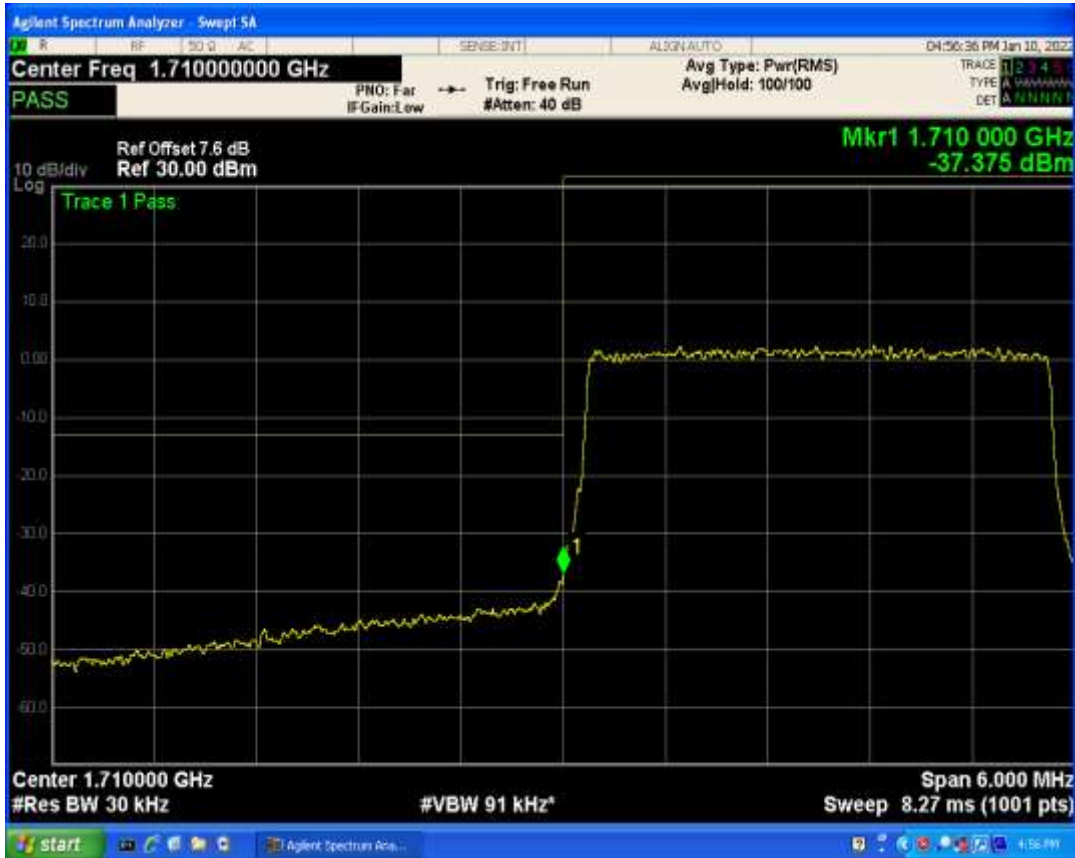

Band66 QAM16 BW=3MHz Channel=131987 RB Size=15 Position=#0

Band66 QAM16 BW=3MHz Channel=132657 RB Size=1 Position=#Max