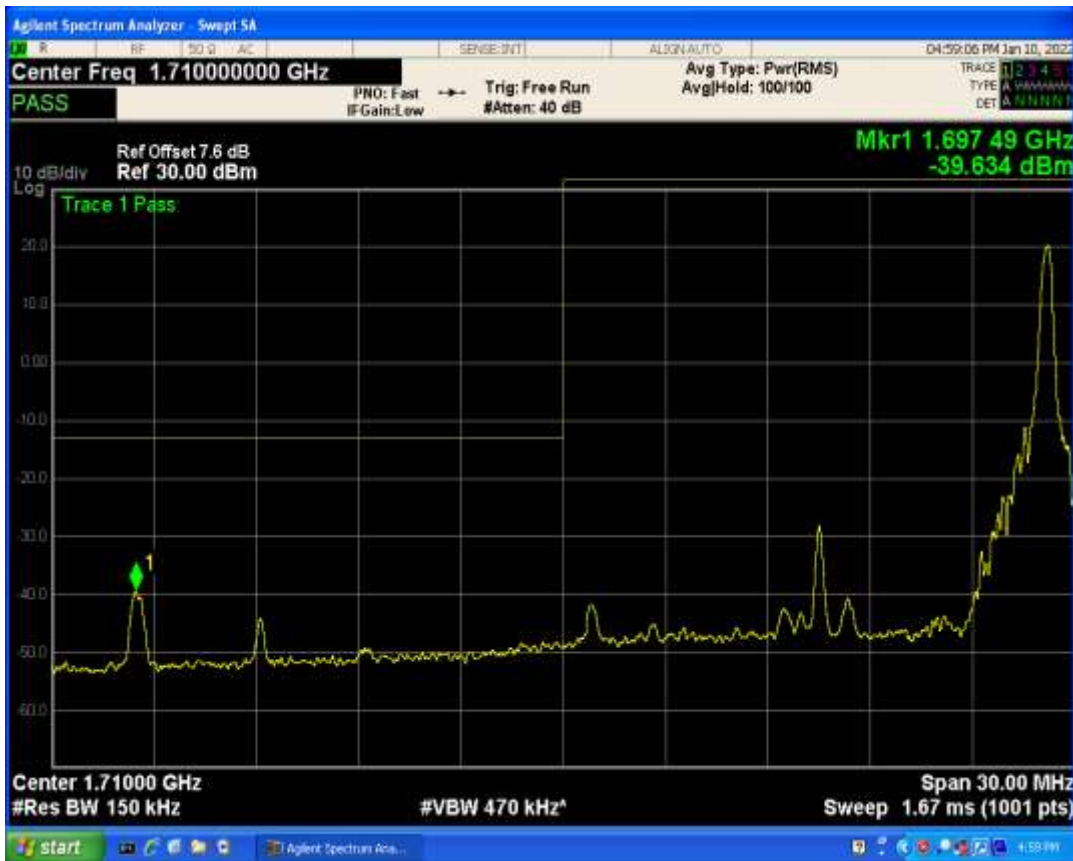

Band66 QAM16 BW=15MHz Channel=132047 RB Size=1 Position=#Max

Band66 QAM16 BW=15MHz Channel=132597 RB Size=1 Position=#0