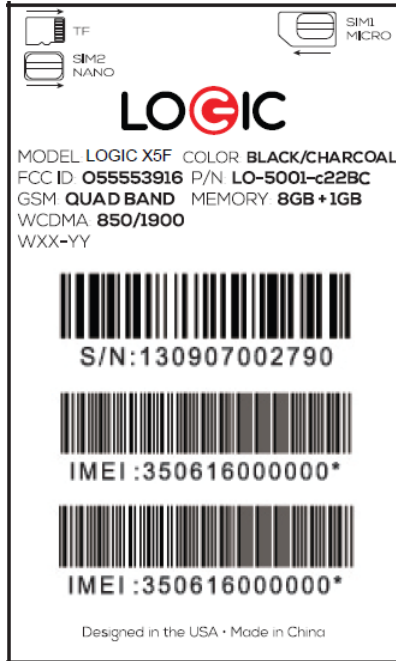

## EXHIBIT A - FCC ID LABEL AND LOCATION

### FCC ID Label

### FCC ID Label Location Information

The label shown shall be permanently affixed at a conspicuous location on the device and be readily visible to the user at the time purchase (Labeling requirements per 2.925)