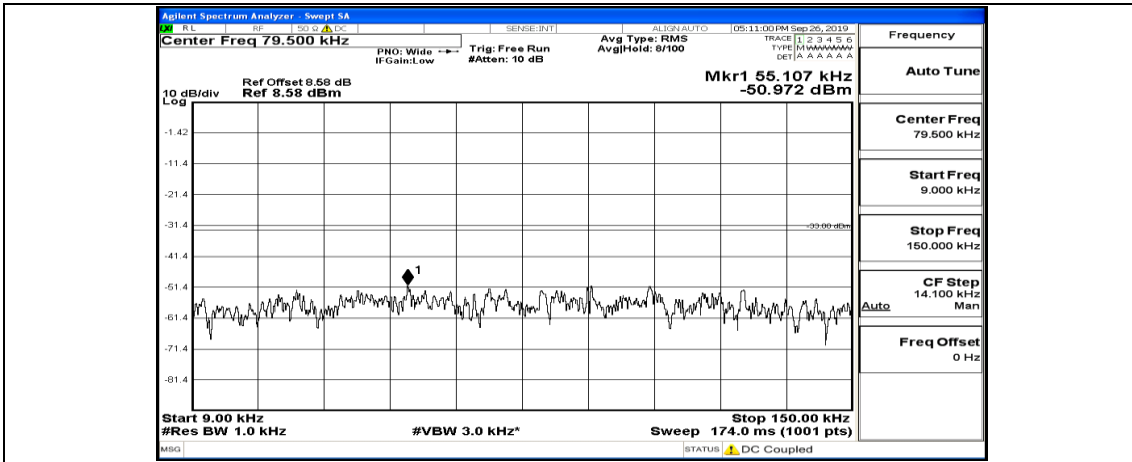

(Channel Bandwidth: 3 MHz)_HCH_16QAM_1RB#14

Channel Bandwidth: 5 MHz

(Channel Bandwidth: 5 MHz)_LCH_QPSK_1RB#24

(Channel Bandwidth: 5 MHz)_LCH_QPSK_12RB#0

(Channel Bandwidth: 5 MHz)_MCH_QPSK_1RB#0

(Channel Bandwidth: 5 MHz)_MCH_QPSK_1RB#12

(Channel Bandwidth: 5 MHz)_MCH_QPSK_1RB#24

(Channel Bandwidth: 5 MHz)_HCH_QPSK_1RB#0

(Channel Bandwidth: 5 MHz)_HCH_QPSK_1RB#12

(Channel Bandwidth: 5 MHz)_HCH_QPSK_1RB#24

(Channel Bandwidth: 5 MHz)_LCH_16QAM_1RB#0