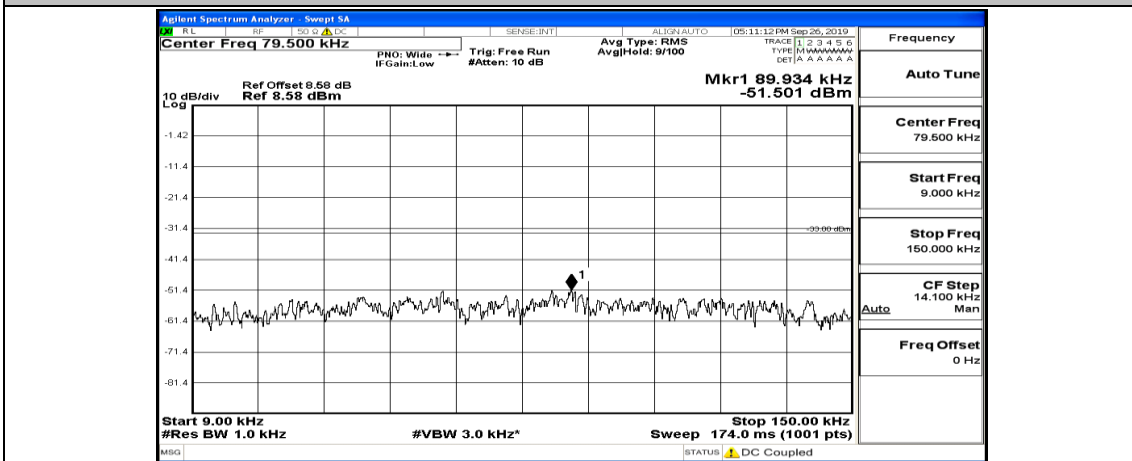

(Channel Bandwidth: 5 MHz)_MCH_QPSK_1RB#24

(Channel Bandwidth: 5 MHz)_HCH_QPSK_1RB#0

(Channel Bandwidth: 5 MHz)_HCH_QPSK_1RB#12

(Channel Bandwidth: 5 MHz)_HCH_QPSK_1RB#24

(Channel Bandwidth: 5 MHz)_LCH_16QAM_1RB#0