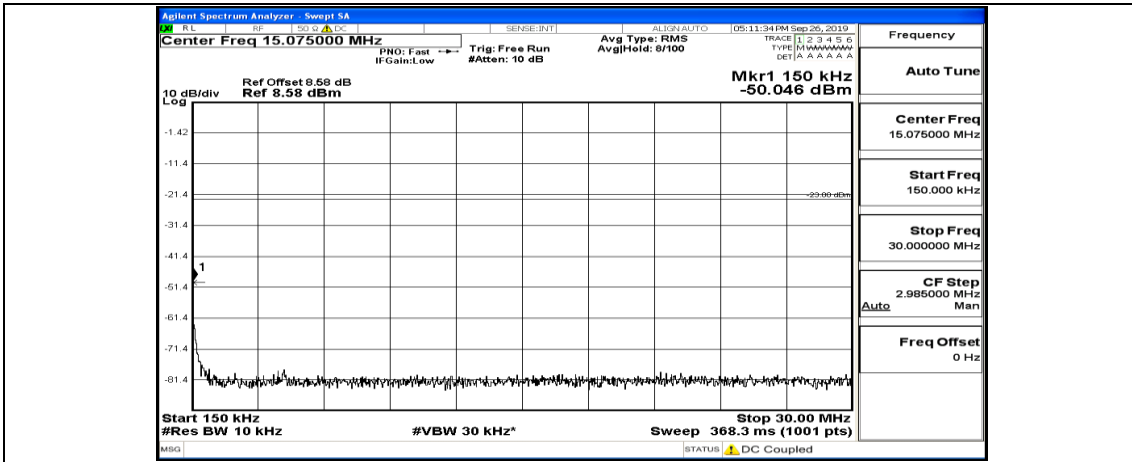

(Channel Bandwidth: 5 MHz)_HCH_16QAM_1RB#12