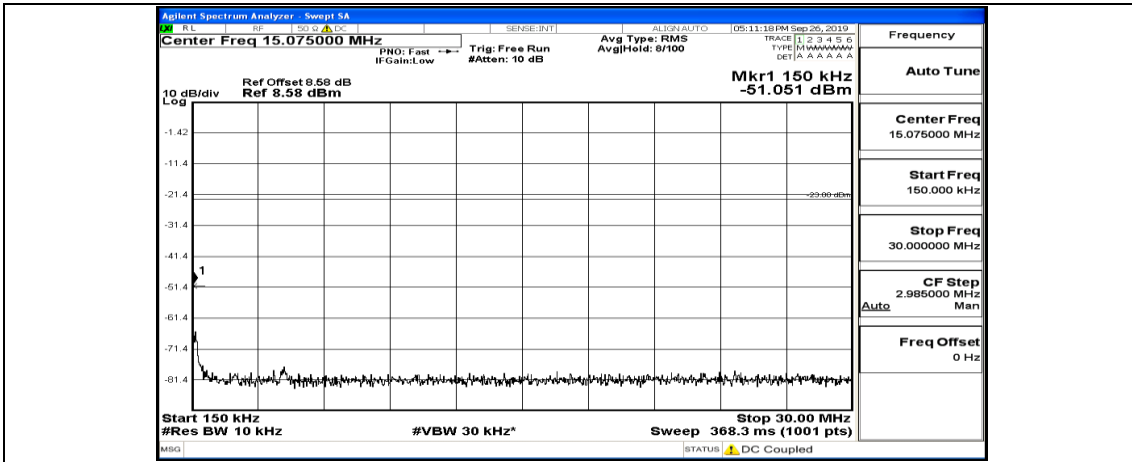

(Channel Bandwidth: 5 MHz)_MCH_QPSK_1RB#24

(Channel Bandwidth: 5 MHz)_HCH_QPSK_1RB#0

(Channel Bandwidth: 5 MHz)_HCH_QPSK_1RB#12

(Channel Bandwidth: 5 MHz)_HCH_QPSK_1RB#24

(Channel Bandwidth: 5 MHz)_LCH_16QAM_1RB#0