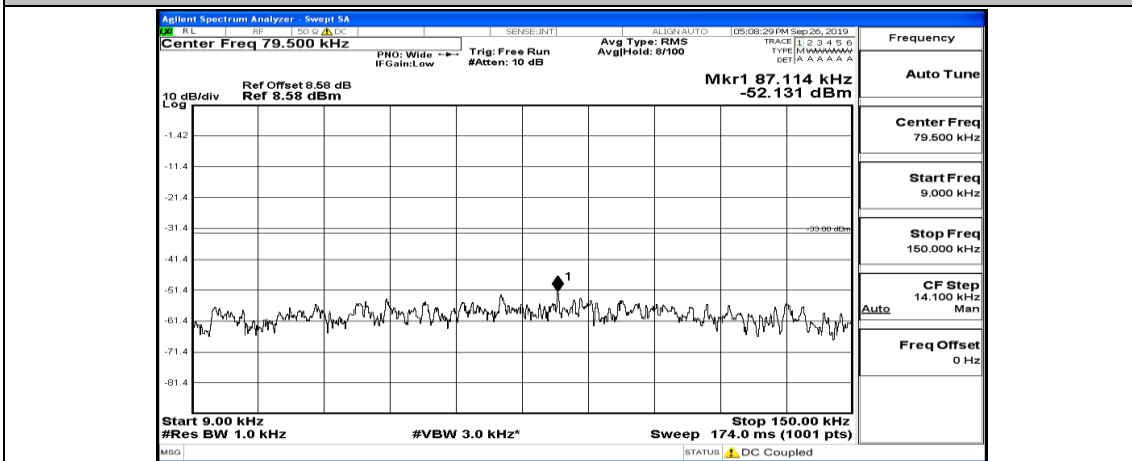

(Channel Bandwidth: 3 MHz)_HCH_16QAM_1RB#14

Channel Bandwidth: 5 MHz

(Channel Bandwidth: 5 MHz)_LCH_QPSK_1RB#24

(Channel Bandwidth: 5 MHz)_LCH_QPSK_12RB#0

(Channel Bandwidth: 5 MHz)_MCH_QPSK_1RB#0

(Channel Bandwidth: 5 MHz)_MCH_QPSK_1RB#12

(Channel Bandwidth: 5 MHz)_MCH_QPSK_1RB#24

(Channel Bandwidth: 5 MHz)_HCH_QPSK_1RB#0

(Channel Bandwidth: 5 MHz)_HCH_QPSK_1RB#12

(Channel Bandwidth: 5 MHz)_HCH_QPSK_1RB#24

(Channel Bandwidth: 5 MHz)_LCH_16QAM_1RB#0