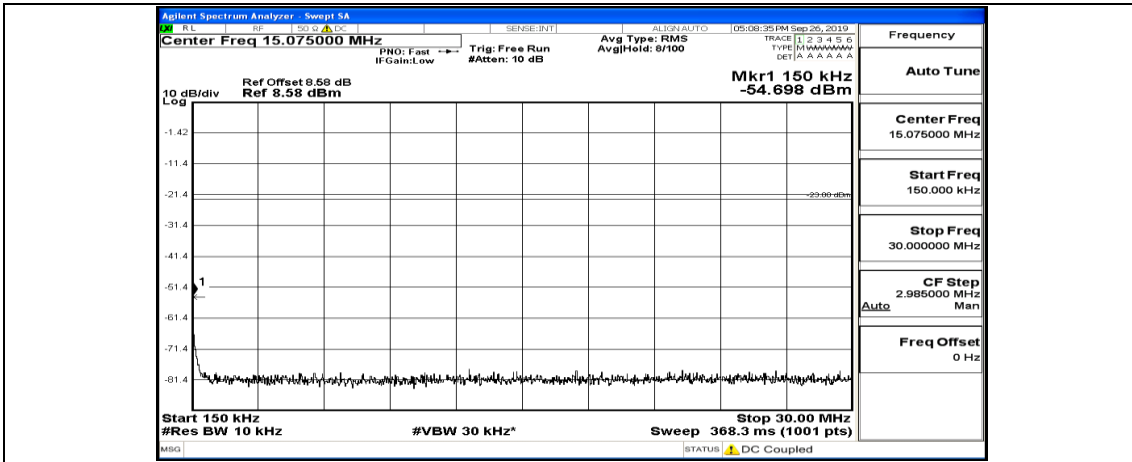

(Channel Bandwidth: 3 MHz)_HCH_16QAM_1RB#14

Channel Bandwidth: 5 MHz

(Channel Bandwidth: 5 MHz)_LCH_QPSK_1RB#24

(Channel Bandwidth: 5 MHz)_LCH_QPSK_12RB#0

(Channel Bandwidth: 5 MHz)_MCH_QPSK_1RB#0

(Channel Bandwidth: 5 MHz)_MCH_QPSK_1RB#12

(Channel Bandwidth: 5 MHz)_MCH_QPSK_1RB#24

(Channel Bandwidth: 5 MHz)_HCH_QPSK_1RB#0

(Channel Bandwidth: 5 MHz)_HCH_QPSK_1RB#12

(Channel Bandwidth: 5 MHz)_HCH_QPSK_1RB#24

(Channel Bandwidth: 5 MHz)_LCH_16QAM_1RB#0