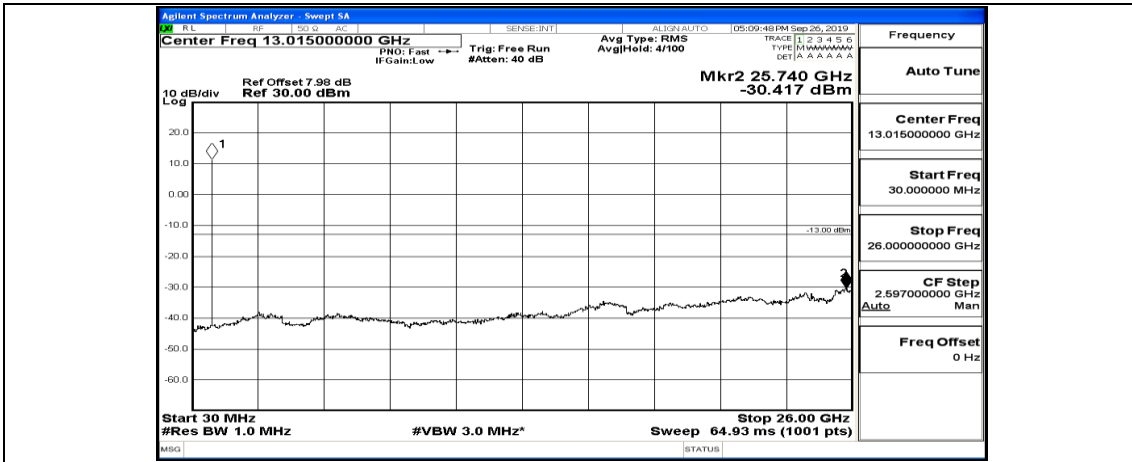

(Channel Bandwidth: 3 MHz)_HCH_16QAM_1RB#14

Channel Bandwidth: 5 MHz

(Channel Bandwidth: 5 MHz)_LCH_QPSK_1RB#24

(Channel Bandwidth: 5 MHz)_LCH_QPSK_12RB#0

(Channel Bandwidth: 5 MHz)_MCH_QPSK_1RB#0

(Channel Bandwidth: 5 MHz)_MCH_QPSK_1RB#12

(Channel Bandwidth: 5 MHz)_MCH_QPSK_1RB#24

(Channel Bandwidth: 5 MHz)_HCH_QPSK_1RB#0

(Channel Bandwidth: 5 MHz)_HCH_QPSK_1RB#12

(Channel Bandwidth: 5 MHz)_HCH_QPSK_1RB#24

(Channel Bandwidth: 5 MHz)_LCH_16QAM_1RB#0