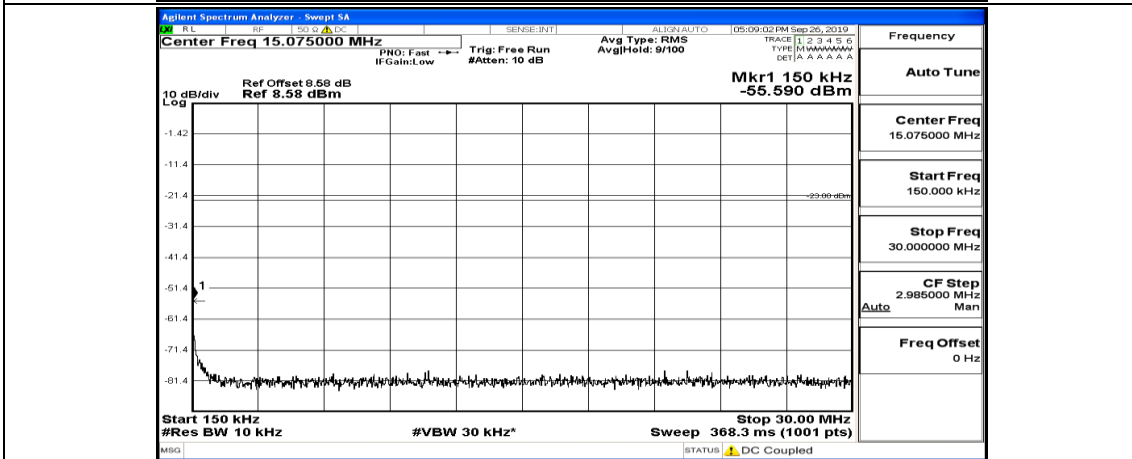

(Channel Bandwidth: 5 MHz)_LCH_16QAM_1RB#12