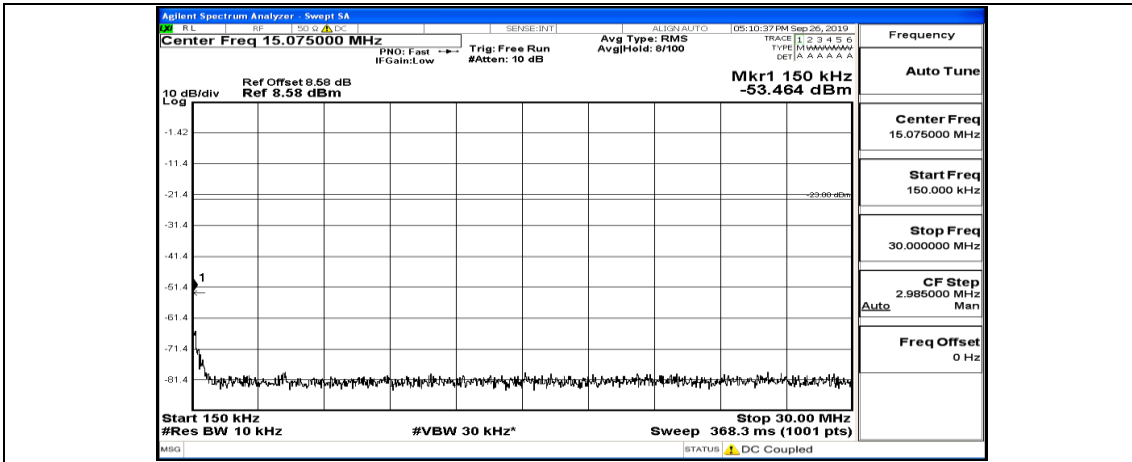

(Channel Bandwidth: 5 MHz)_LCH_16QAM_1RB#12

(Channel Bandwidth: 5 MHz)_LCH_16QAM_1RB#24

(Channel Bandwidth: 5 MHz)_MCH_16QAM_1RB#0

(Channel Bandwidth: 5 MHz)_MCH_16QAM_1RB#12

(Channel Bandwidth: 5 MHz)_MCH_16QAM_1RB#24