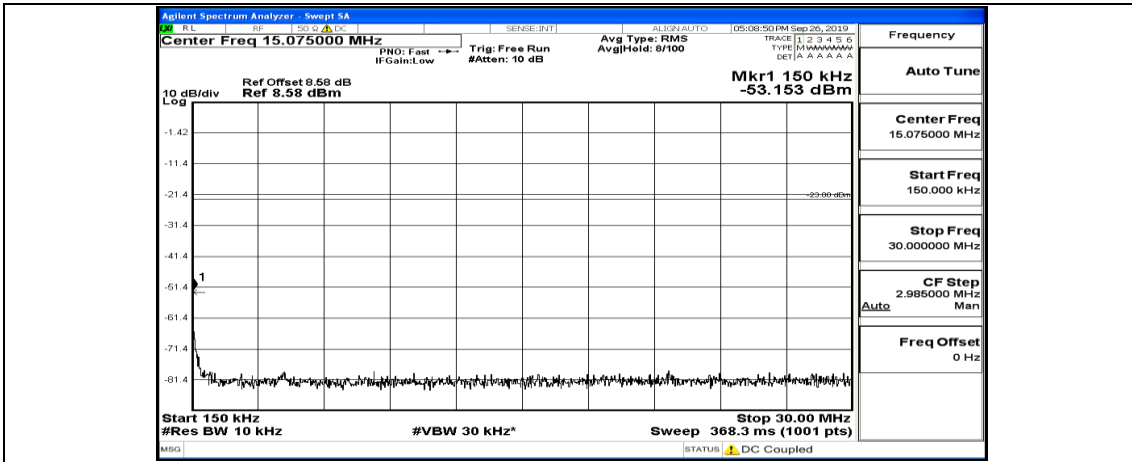

(Channel Bandwidth: 5 MHz)_MCH_QPSK_1RB#24

(Channel Bandwidth: 5 MHz)_HCH_QPSK_1RB#0

(Channel Bandwidth: 5 MHz)_HCH_QPSK_1RB#12

(Channel Bandwidth: 5 MHz)_HCH_QPSK_1RB#24

(Channel Bandwidth: 5 MHz)_LCH_16QAM_1RB#0