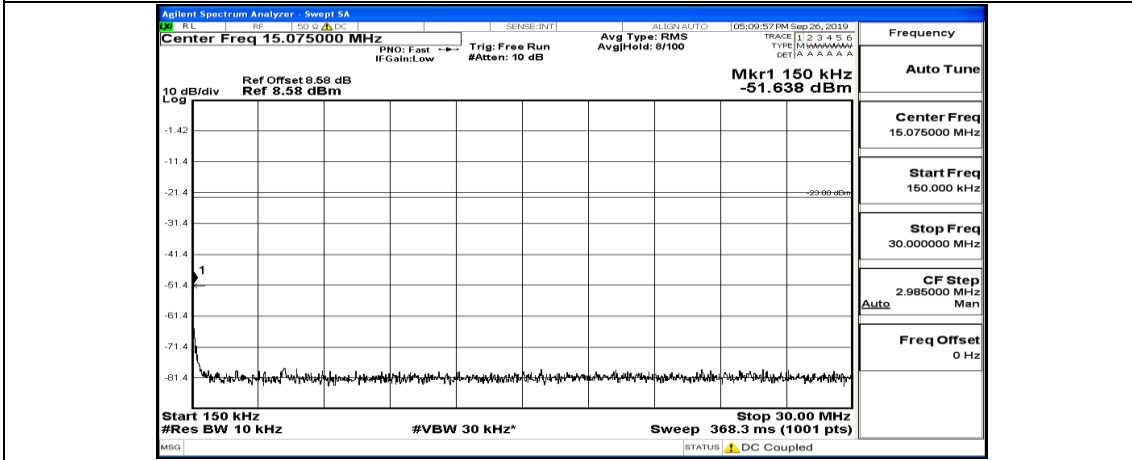

(Channel Bandwidth: 3 MHz)_HCH_16QAM_1RB#14

Channel Bandwidth: 5 MHz

(Channel Bandwidth: 5 MHz)_LCH_QPSK_1RB#24

(Channel Bandwidth: 5 MHz)_LCH_QPSK_12RB#0

(Channel Bandwidth: 5 MHz)_MCH_QPSK_1RB#0

(Channel Bandwidth: 5 MHz)_MCH_QPSK_1RB#12

(Channel Bandwidth: 5 MHz)_MCH_QPSK_1RB#24

(Channel Bandwidth: 5 MHz)_HCH_QPSK_1RB#0

(Channel Bandwidth: 5 MHz)_HCH_QPSK_1RB#12

(Channel Bandwidth: 5 MHz)_HCH_QPSK_1RB#24

(Channel Bandwidth: 5 MHz)_LCH_16QAM_1RB#0