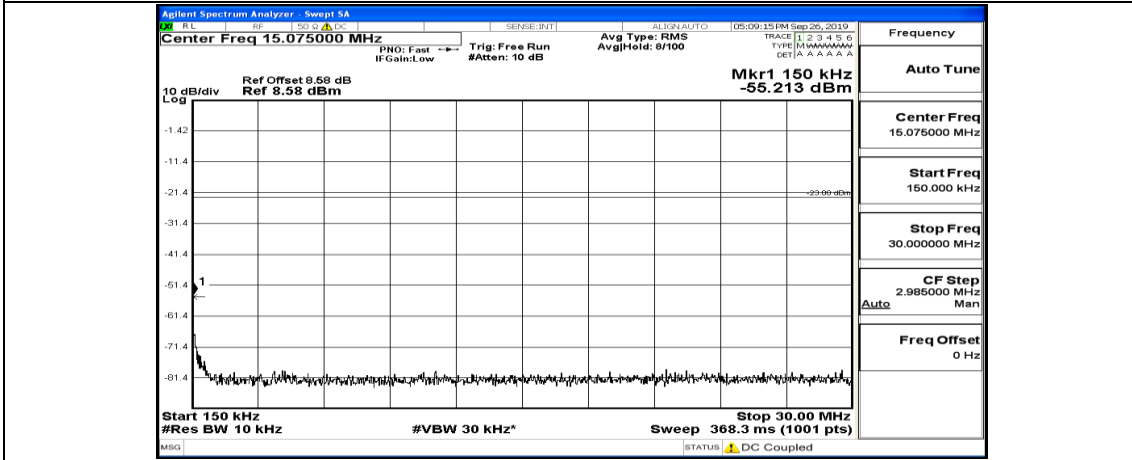

(Channel Bandwidth: 5 MHz)_LCH_16QAM_1RB#24