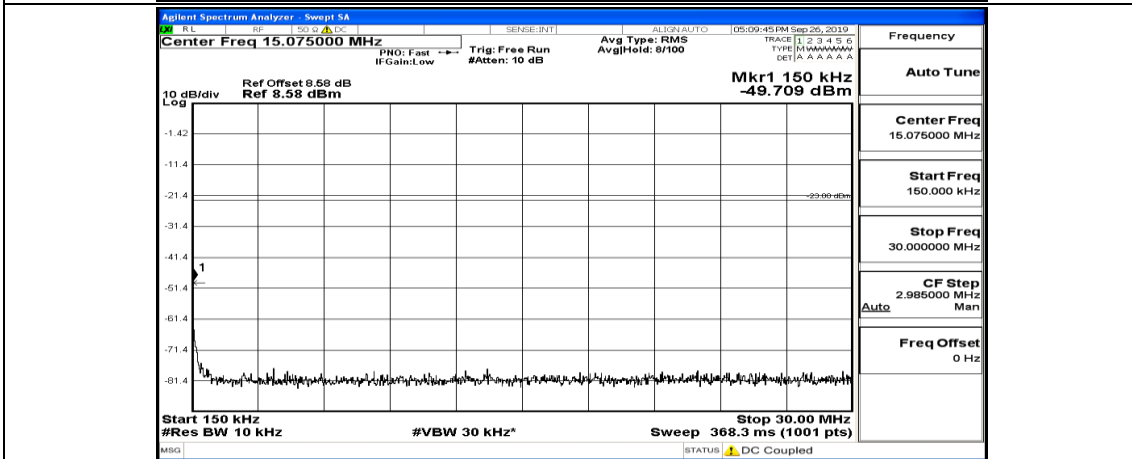

(Channel Bandwidth: 3 MHz)_HCH_16QAM_1RB#14

Channel Bandwidth: 5 MHz

(Channel Bandwidth: 5 MHz)_LCH_QPSK_1RB#24

(Channel Bandwidth: 5 MHz)_LCH_QPSK_12RB#0

(Channel Bandwidth: 5 MHz)_MCH_QPSK_1RB#0

(Channel Bandwidth: 5 MHz)_MCH_QPSK_1RB#12

(Channel Bandwidth: 5 MHz)_MCH_QPSK_1RB#24

(Channel Bandwidth: 5 MHz)_HCH_QPSK_1RB#0

(Channel Bandwidth: 5 MHz)_HCH_QPSK_1RB#12

(Channel Bandwidth: 5 MHz)_HCH_QPSK_1RB#24

(Channel Bandwidth: 5 MHz)_LCH_16QAM_1RB#0