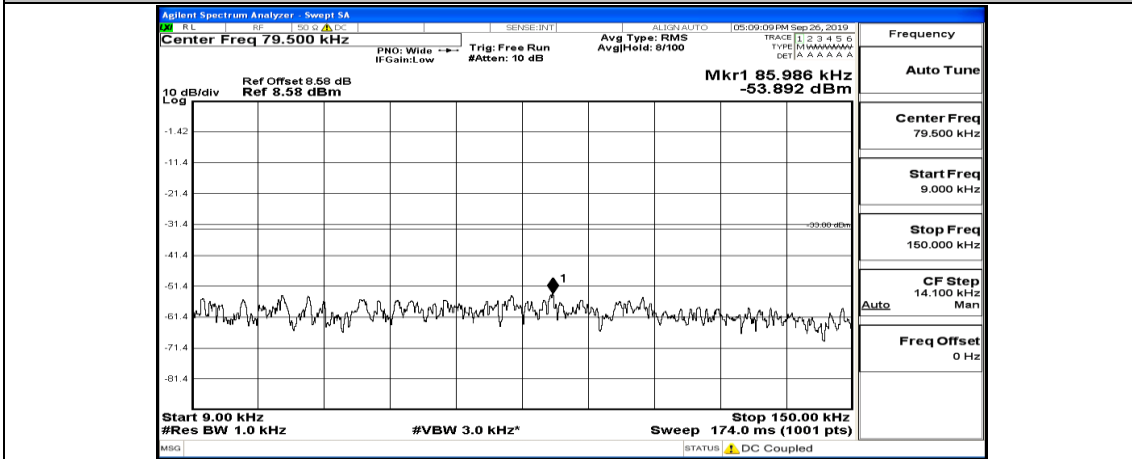

(Channel Bandwidth: 5 MHz)_LCH_16QAM_1RB#24