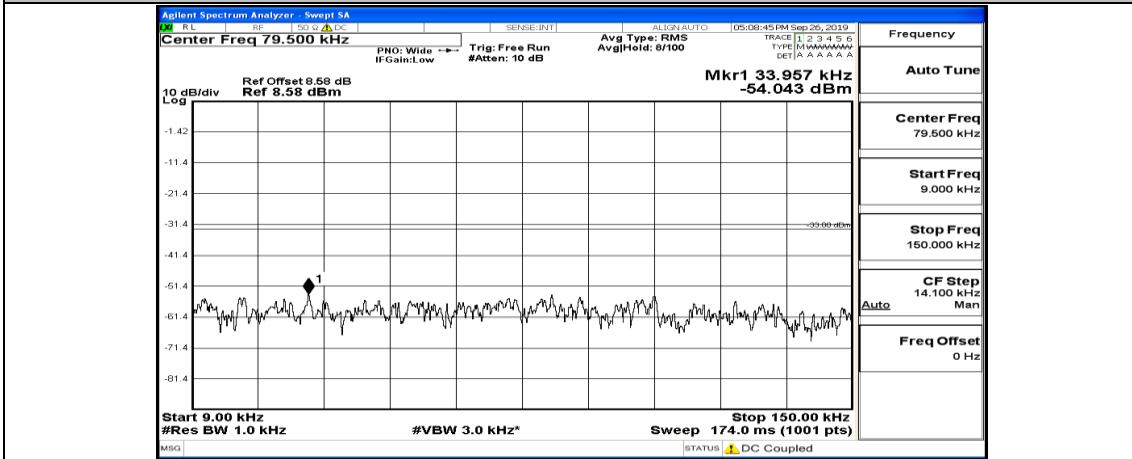

(Channel Bandwidth: 5 MHz)_MCH_QPSK_1RB#24

(Channel Bandwidth: 5 MHz)_HCH_QPSK_1RB#0

(Channel Bandwidth: 5 MHz)_HCH_QPSK_1RB#12

(Channel Bandwidth: 5 MHz)_HCH_QPSK_1RB#24

(Channel Bandwidth: 5 MHz)_LCH_16QAM_1RB#0