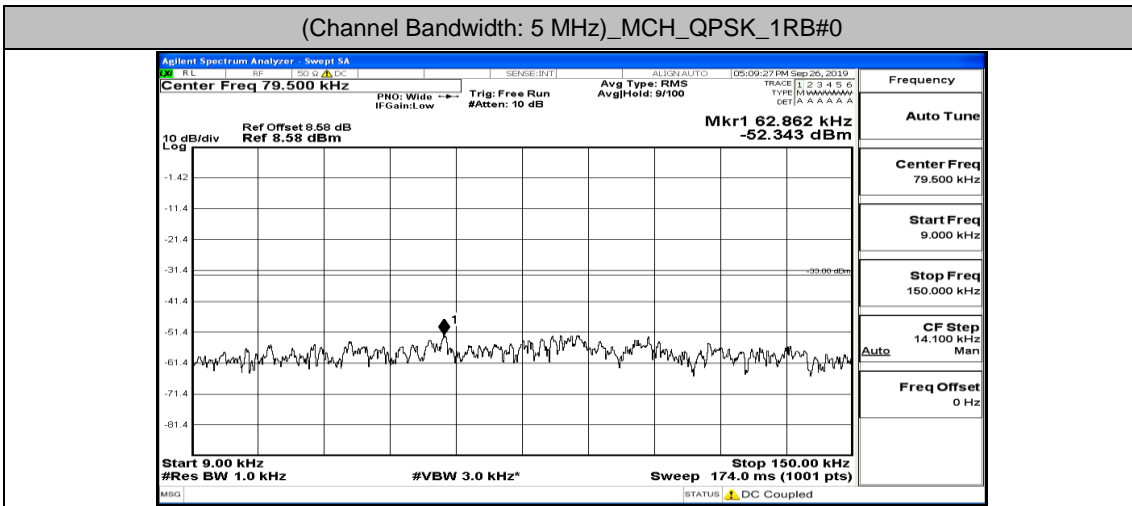

(Channel Bandwidth: 3 MHz)_HCH_16QAM_1RB#14

Channel Bandwidth: 5 MHz

(Channel Bandwidth: 5 MHz)_LCH_QPSK_1RB#24

(Channel Bandwidth: 5 MHz)_LCH_QPSK_12RB#0

(Channel Bandwidth: 5 MHz)_MCH_QPSK_1RB#0

(Channel Bandwidth: 5 MHz)_MCH_QPSK_1RB#12

(Channel Bandwidth: 5 MHz)_MCH_QPSK_1RB#24

(Channel Bandwidth: 5 MHz)_HCH_QPSK_1RB#0

(Channel Bandwidth: 5 MHz)_HCH_QPSK_1RB#12

(Channel Bandwidth: 5 MHz)_HCH_QPSK_1RB#24

(Channel Bandwidth: 5 MHz)_LCH_16QAM_1RB#0