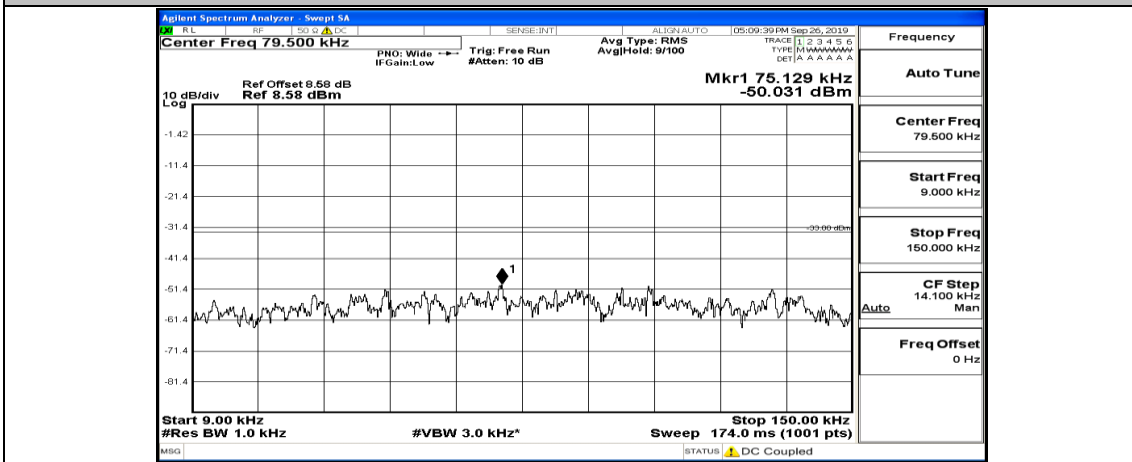

(Channel Bandwidth: 3 MHz)_HCH_16QAM_1RB#14

Channel Bandwidth: 5 MHz

(Channel Bandwidth: 5 MHz)_LCH_QPSK_1RB#24

(Channel Bandwidth: 5 MHz)_LCH_QPSK_12RB#0

(Channel Bandwidth: 5 MHz)_MCH_QPSK_1RB#0

(Channel Bandwidth: 5 MHz)_MCH_QPSK_1RB#12

(Channel Bandwidth: 5 MHz)_MCH_QPSK_1RB#24

(Channel Bandwidth: 5 MHz)_HCH_QPSK_1RB#0

(Channel Bandwidth: 5 MHz)_HCH_QPSK_1RB#12

(Channel Bandwidth: 5 MHz)_HCH_QPSK_1RB#24

(Channel Bandwidth: 5 MHz)_LCH_16QAM_1RB#0