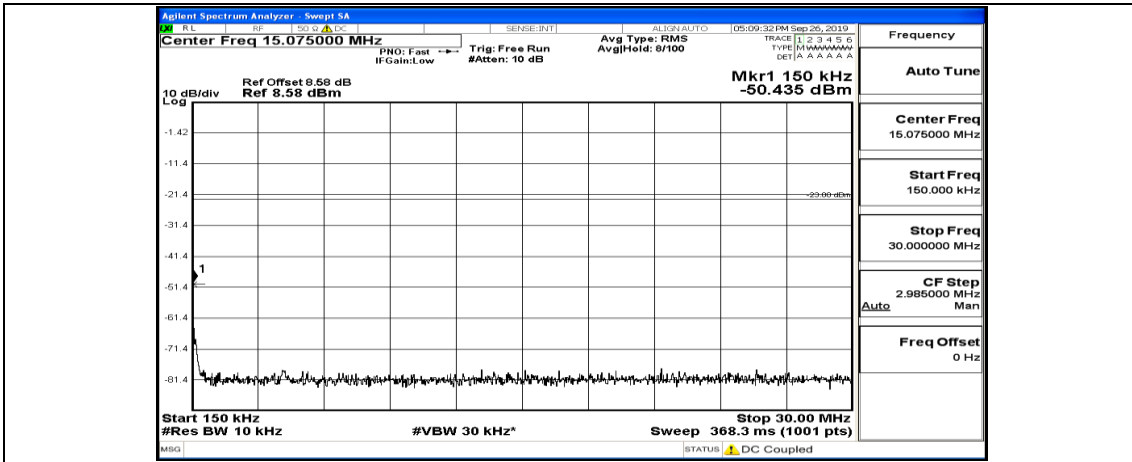

(Channel Bandwidth: 3 MHz)_HCH_16QAM_1RB#14

Channel Bandwidth: 5 MHz

(Channel Bandwidth: 5 MHz)_LCH_QPSK_1RB#24

(Channel Bandwidth: 5 MHz)_LCH_QPSK_12RB#0

(Channel Bandwidth: 5 MHz)_MCH_QPSK_1RB#0

(Channel Bandwidth: 5 MHz)_MCH_QPSK_1RB#12

(Channel Bandwidth: 5 MHz)_MCH_QPSK_1RB#24

(Channel Bandwidth: 5 MHz)_HCH_QPSK_1RB#0

(Channel Bandwidth: 5 MHz)_HCH_QPSK_1RB#12

(Channel Bandwidth: 5 MHz)_HCH_QPSK_1RB#24

(Channel Bandwidth: 5 MHz)_LCH_16QAM_1RB#0