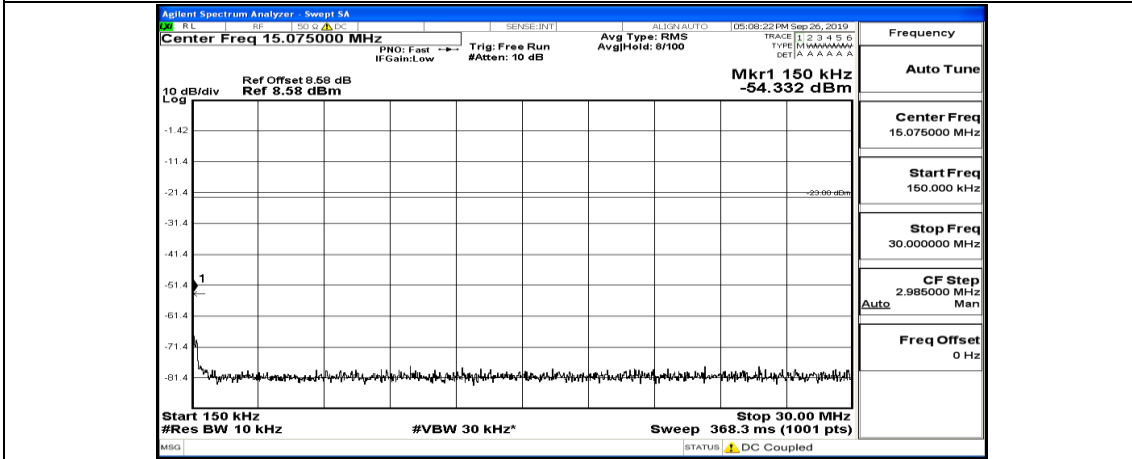

(Channel Bandwidth: 3 MHz)_HCH_16QAM_1RB#14

Channel Bandwidth: 5 MHz

(Channel Bandwidth: 5 MHz)_LCH_QPSK_1RB#24

(Channel Bandwidth: 5 MHz)_LCH_QPSK_12RB#0

(Channel Bandwidth: 5 MHz)_MCH_QPSK_1RB#0

(Channel Bandwidth: 5 MHz)_MCH_QPSK_1RB#12

(Channel Bandwidth: 5 MHz)_MCH_QPSK_1RB#24

(Channel Bandwidth: 5 MHz)_HCH_QPSK_1RB#0

(Channel Bandwidth: 5 MHz)_HCH_QPSK_1RB#12

(Channel Bandwidth: 5 MHz)_HCH_QPSK_1RB#24

(Channel Bandwidth: 5 MHz)_LCH_16QAM_1RB#0