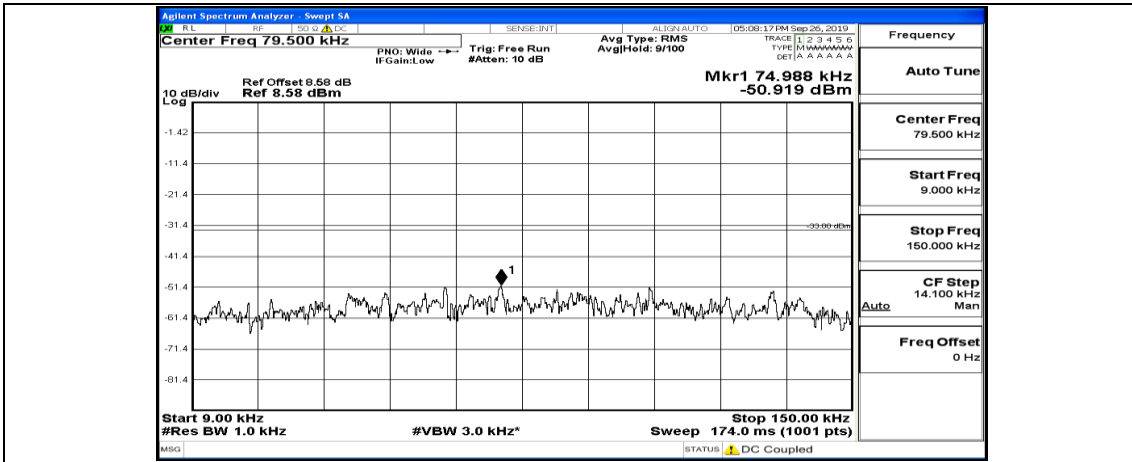

(Channel Bandwidth: 3 MHz)_HCH_16QAM_1RB#14

Channel Bandwidth: 5 MHz

(Channel Bandwidth: 5 MHz)_LCH_QPSK_1RB#24

(Channel Bandwidth: 5 MHz)_LCH_QPSK_12RB#0

(Channel Bandwidth: 5 MHz)_MCH_QPSK_1RB#0

(Channel Bandwidth: 5 MHz)_MCH_QPSK_1RB#12

(Channel Bandwidth: 5 MHz)_MCH_QPSK_1RB#24

(Channel Bandwidth: 5 MHz)_HCH_QPSK_1RB#0

(Channel Bandwidth: 5 MHz)_HCH_QPSK_1RB#12

(Channel Bandwidth: 5 MHz)_HCH_QPSK_1RB#24

(Channel Bandwidth: 5 MHz)_LCH_16QAM_1RB#0