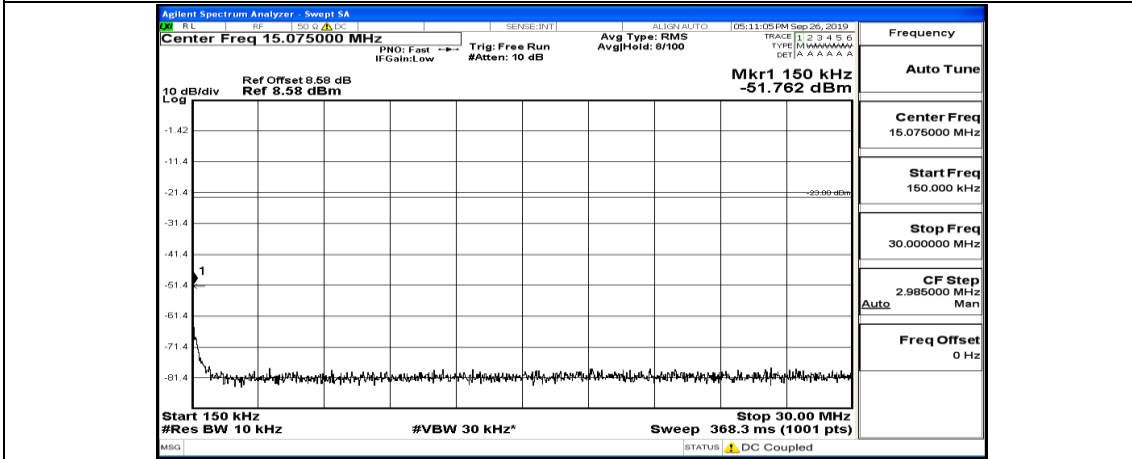

(Channel Bandwidth: 3 MHz)_HCH_16QAM_1RB#14

Channel Bandwidth: 5 MHz

(Channel Bandwidth: 5 MHz)_LCH_QPSK_1RB#24

(Channel Bandwidth: 5 MHz)_LCH_QPSK_12RB#0

(Channel Bandwidth: 5 MHz)_MCH_QPSK_1RB#0

(Channel Bandwidth: 5 MHz)_MCH_QPSK_1RB#12

(Channel Bandwidth: 5 MHz)_MCH_QPSK_1RB#24

(Channel Bandwidth: 5 MHz)_HCH_QPSK_1RB#0

(Channel Bandwidth: 5 MHz)_HCH_QPSK_1RB#12

(Channel Bandwidth: 5 MHz)_HCH_QPSK_1RB#24

(Channel Bandwidth: 5 MHz)_LCH_16QAM_1RB#0