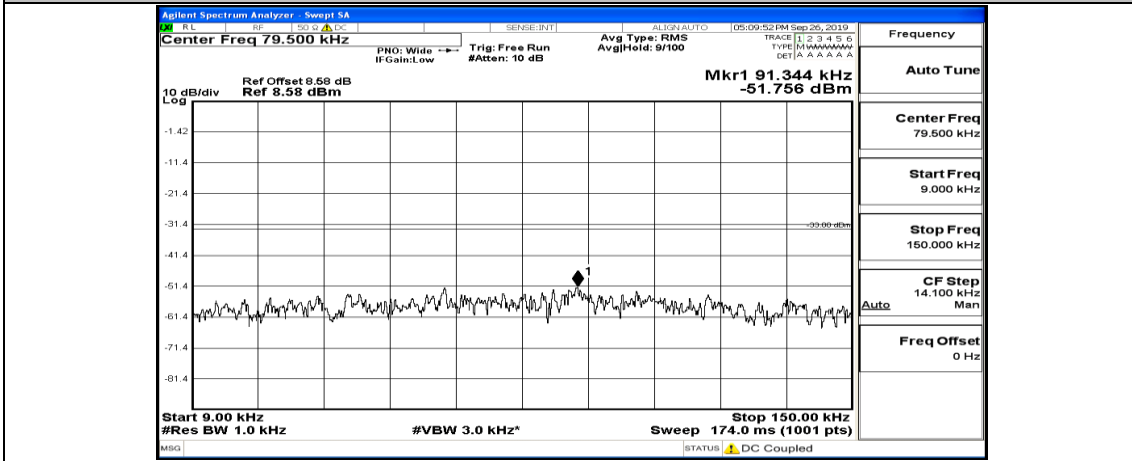

(Channel Bandwidth: 3 MHz)_HCH_16QAM_1RB#14

Channel Bandwidth: 5 MHz

(Channel Bandwidth: 5 MHz)_LCH_QPSK_1RB#24

(Channel Bandwidth: 5 MHz)_LCH_QPSK_12RB#0

(Channel Bandwidth: 5 MHz)_MCH_QPSK_1RB#0

(Channel Bandwidth: 5 MHz)_MCH_QPSK_1RB#12

(Channel Bandwidth: 5 MHz)_MCH_QPSK_1RB#24

(Channel Bandwidth: 5 MHz)_HCH_QPSK_1RB#0

(Channel Bandwidth: 5 MHz)_HCH_QPSK_1RB#12

(Channel Bandwidth: 5 MHz)_HCH_QPSK_1RB#24

(Channel Bandwidth: 5 MHz)_LCH_16QAM_1RB#0