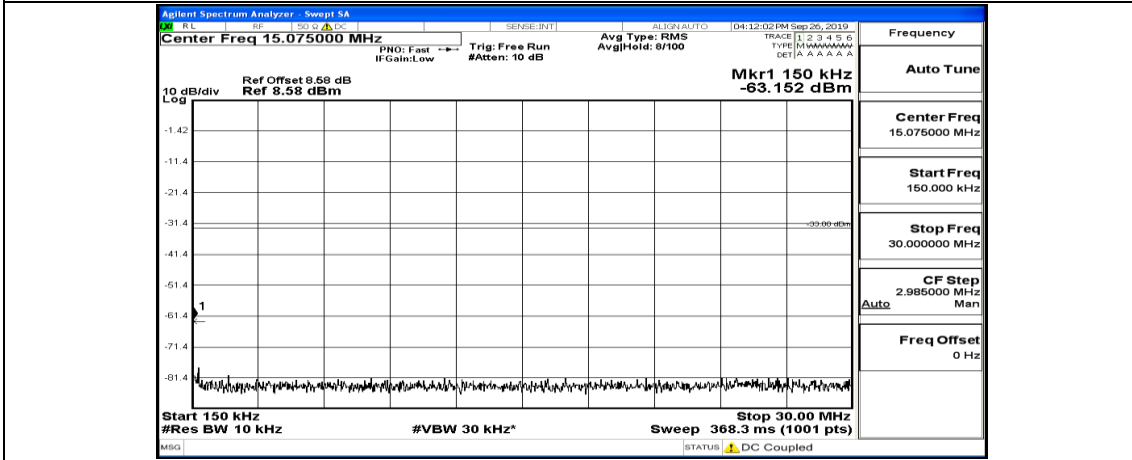

(Channel Bandwidth:15 MHz)_HCH_16QAM_1RB#74

Channel Bandwidth: 20 MHz

(Channel Bandwidth:20 MHz)_LCH_QPSK_1RB#99

(Channel Bandwidth:20 MHz)_MCH_QPSK_1RB#0

(Channel Bandwidth:20 MHz)_MCH_QPSK_1RB#49

(Channel Bandwidth:20 MHz)_MCH_QPSK_1RB#99