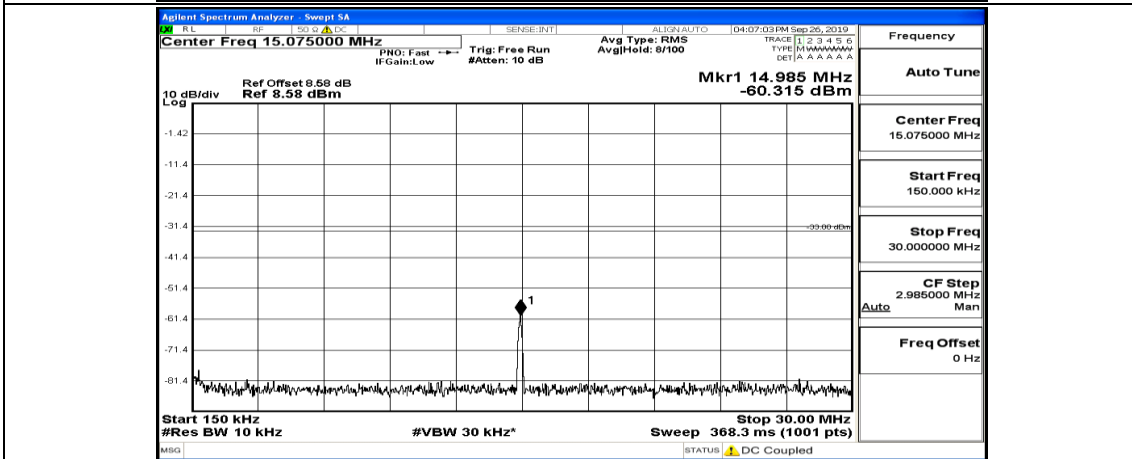

(Channel Bandwidth:15 MHz)_HCH_QPSK_1RB#37

(Channel Bandwidth:15 MHz)_HCH_QPSK_1RB#74

(Channel Bandwidth:15 MHz)_LCH_16QAM_1RB#0

(Channel Bandwidth:15 MHz)_LCH_16QAM_1RB#37

(Channel Bandwidth:15 MHz)_LCH_16QAM_1RB#74