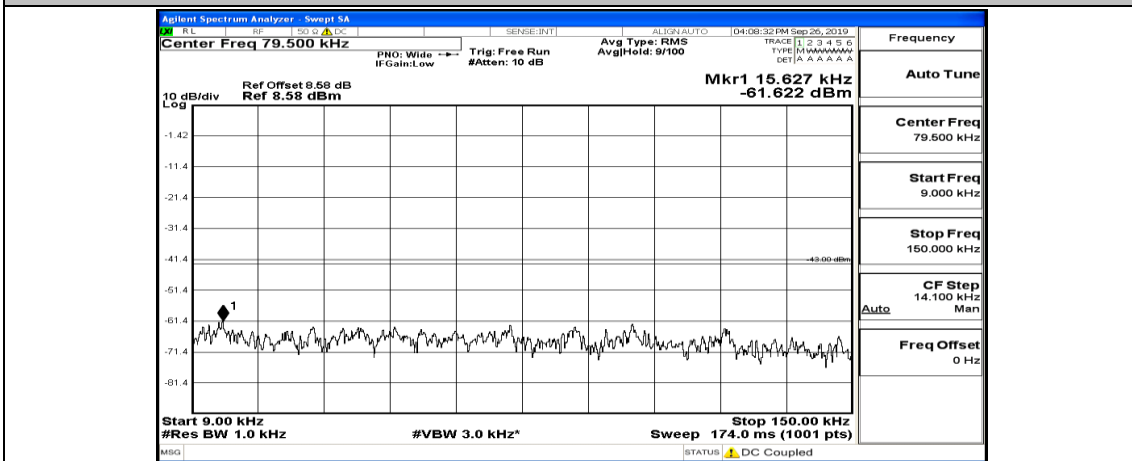

(Channel Bandwidth:15 MHz)_MCH_16QAM_1RB#74