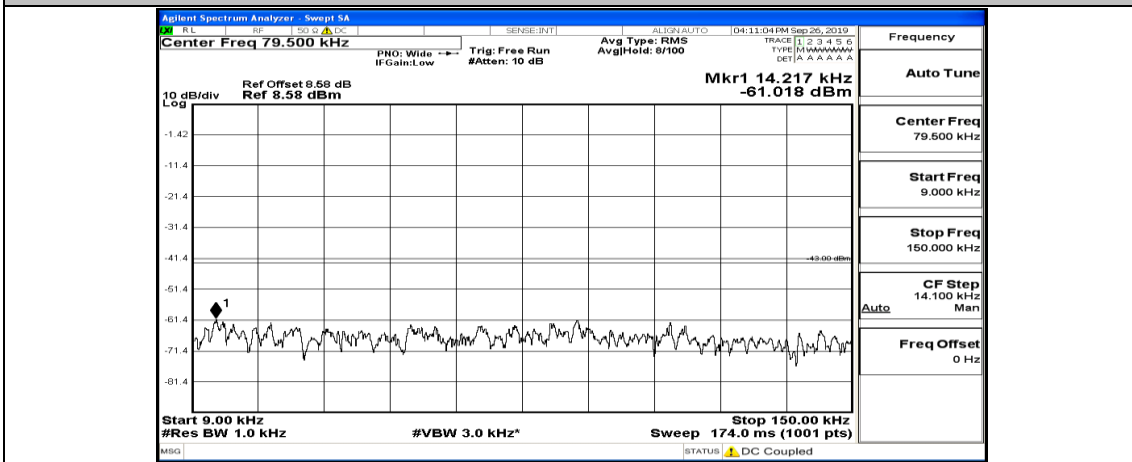

(Channel Bandwidth:20 MHz)_HCH_QPSK_1RB#0

(Channel Bandwidth:20 MHz)_HCH_QPSK_1RB#49

(Channel Bandwidth:20 MHz)_HCH_QPSK_1RB#99

(Channel Bandwidth:20 MHz)_LCH_16QAM_1RB#0

(Channel Bandwidth:20 MHz)_LCH_16QAM_1RB#49