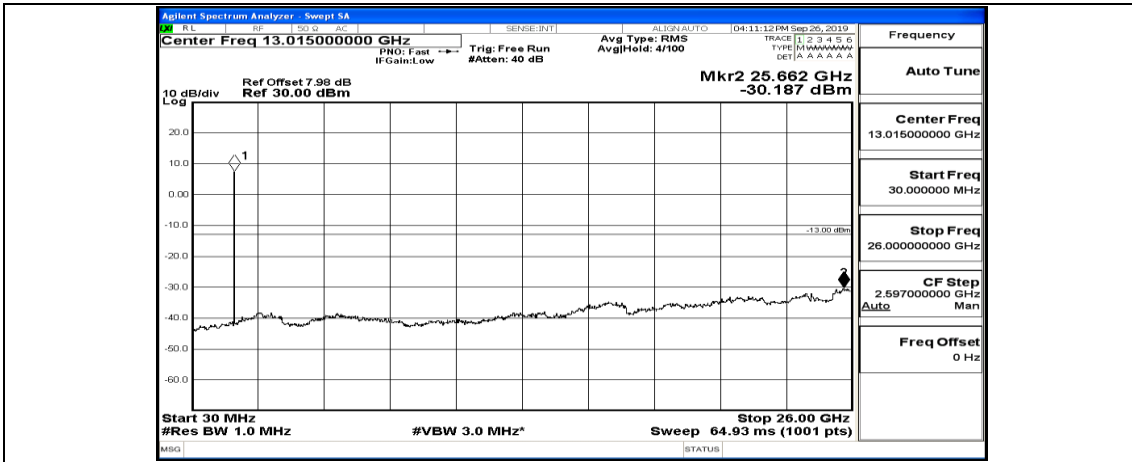

(Channel Bandwidth:20 MHz)_HCH_QPSK_1RB#0

(Channel Bandwidth:20 MHz)_HCH_QPSK_1RB#49

(Channel Bandwidth:20 MHz)_HCH_QPSK_1RB#99

(Channel Bandwidth:20 MHz)_LCH_16QAM_1RB#0

(Channel Bandwidth:20 MHz)_LCH_16QAM_1RB#49