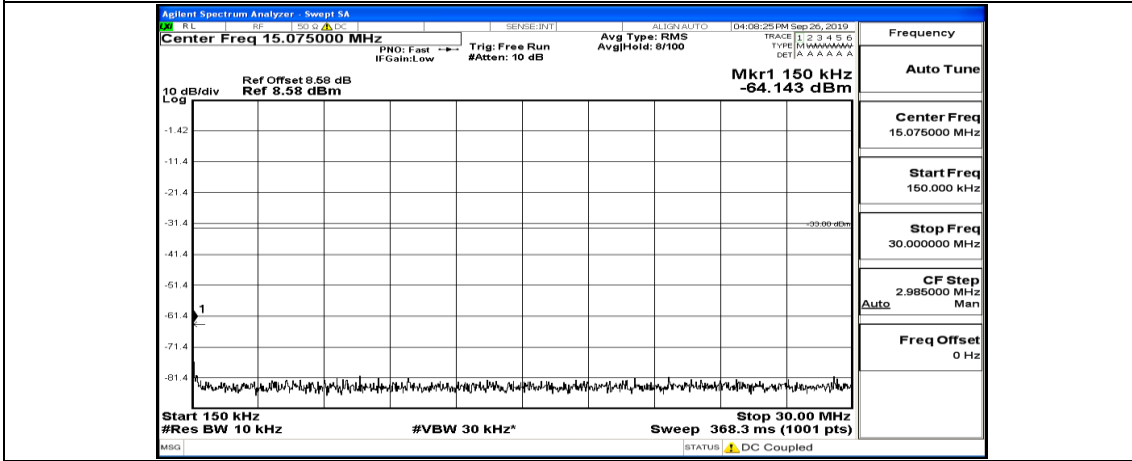

(Channel Bandwidth:15 MHz)_MCH_16QAM_1RB#74