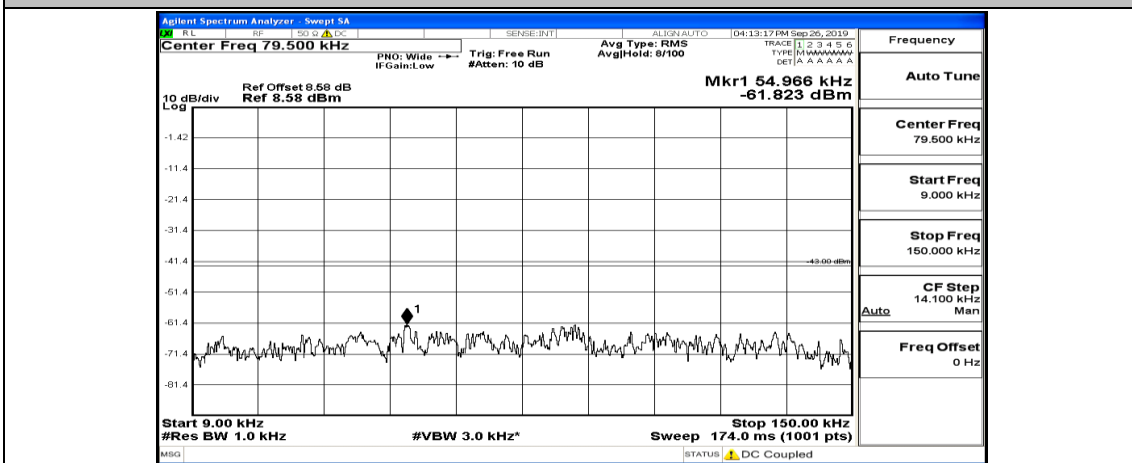

(Channel Bandwidth:20 MHz)_HCH_QPSK_1RB#99