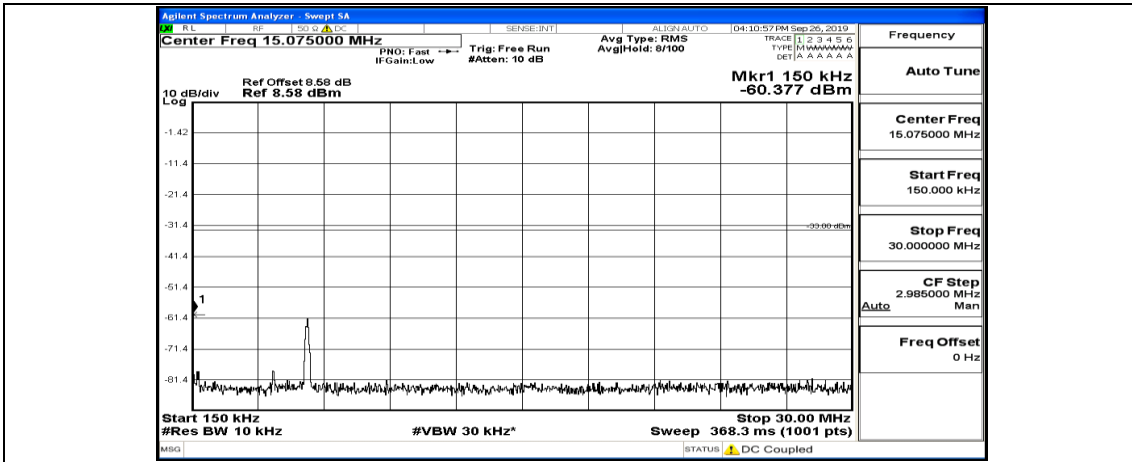

(Channel Bandwidth:20 MHz)_HCH_QPSK_1RB#0

(Channel Bandwidth:20 MHz)_HCH_QPSK_1RB#49

(Channel Bandwidth:20 MHz)_HCH_QPSK_1RB#99

(Channel Bandwidth:20 MHz)_LCH_16QAM_1RB#0

(Channel Bandwidth:20 MHz)_LCH_16QAM_1RB#49