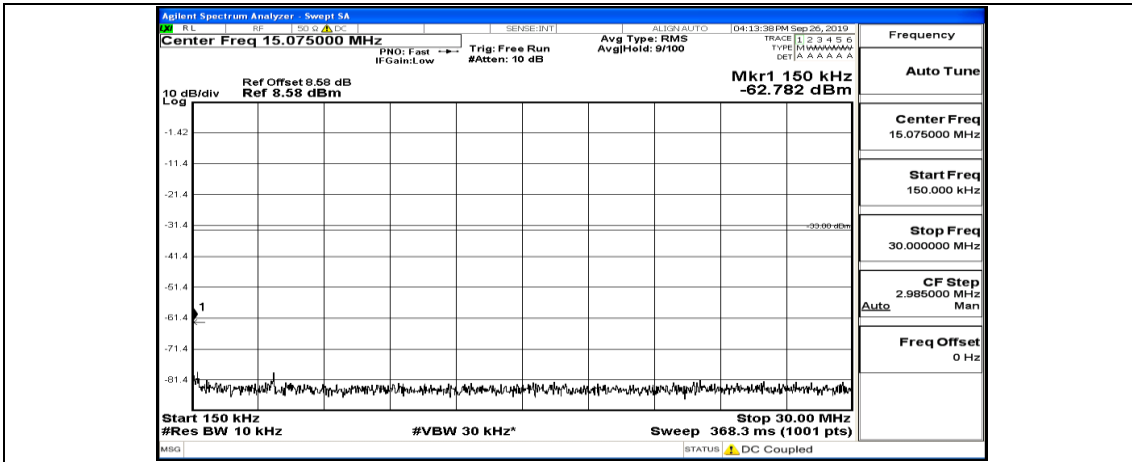

(Channel Bandwidth:20 MHz)_LCH_16QAM_1RB#99

(Channel Bandwidth:20 MHz)_MCH_16QAM_1RB#0

(Channel Bandwidth:20 MHz)_MCH_16QAM_1RB#49

(Channel Bandwidth:20 MHz)_MCH_16QAM_1RB#99

(Channel Bandwidth:20 MHz)_HCH_16QAM_1RB#0