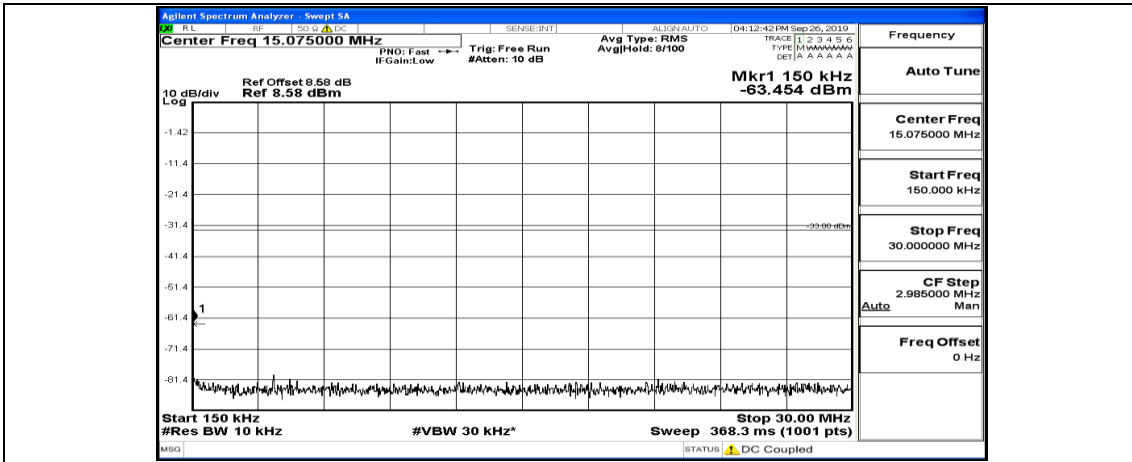

(Channel Bandwidth:20 MHz)_LCH_16QAM_1RB#99

(Channel Bandwidth:20 MHz)_MCH_16QAM_1RB#0

(Channel Bandwidth:20 MHz)_MCH_16QAM_1RB#49

(Channel Bandwidth:20 MHz)_MCH_16QAM_1RB#99

(Channel Bandwidth:20 MHz)_HCH_16QAM_1RB#0