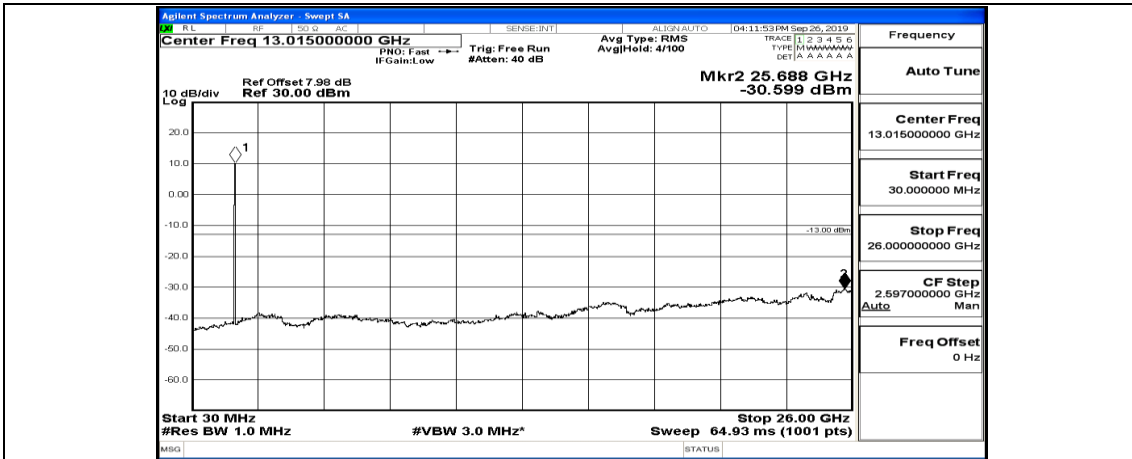

(Channel Bandwidth:15 MHz)_HCH_16QAM_1RB#74

Channel Bandwidth: 20 MHz

(Channel Bandwidth:20 MHz)_LCH_QPSK_1RB#99

(Channel Bandwidth:20 MHz)_MCH_QPSK_1RB#0

(Channel Bandwidth:20 MHz)_MCH_QPSK_1RB#49

(Channel Bandwidth:20 MHz)_MCH_QPSK_1RB#99