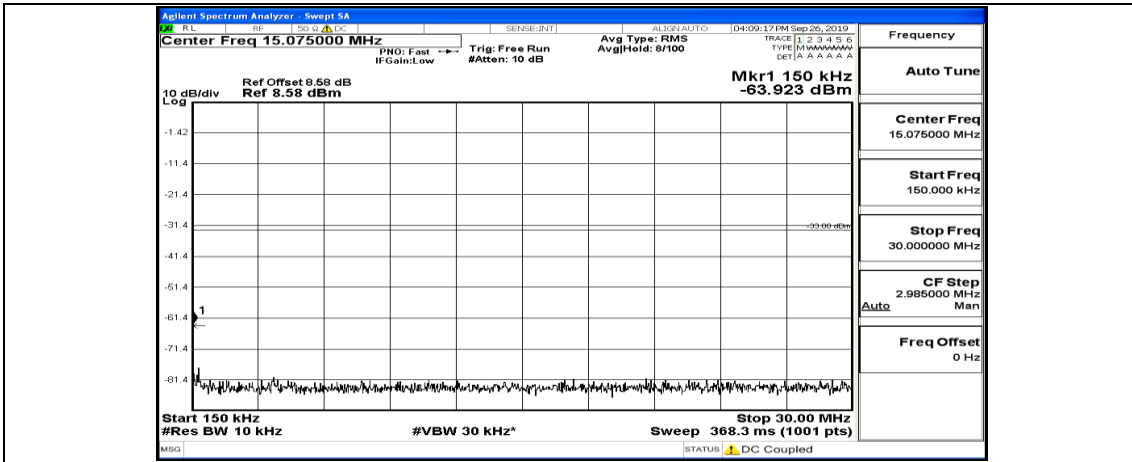

(Channel Bandwidth:15 MHz)_LCH_QPSK_1RB#74

(Channel Bandwidth:15 MHz)_MCH_QPSK_1RB#0

(Channel Bandwidth:15 MHz)_MCH_QPSK_1RB#37

(Channel Bandwidth:15 MHz)_MCH_QPSK_1RB#74

(Channel Bandwidth:15 MHz)_HCH_QPSK_1RB#0

(Channel Bandwidth:15 MHz)_HCH_QPSK_1RB#37

(Channel Bandwidth:15 MHz)_HCH_QPSK_1RB#74

(Channel Bandwidth:15 MHz)_LCH_16QAM_1RB#0

(Channel Bandwidth:15 MHz)_LCH_16QAM_1RB#37

(Channel Bandwidth:15 MHz)_LCH_16QAM_1RB#74