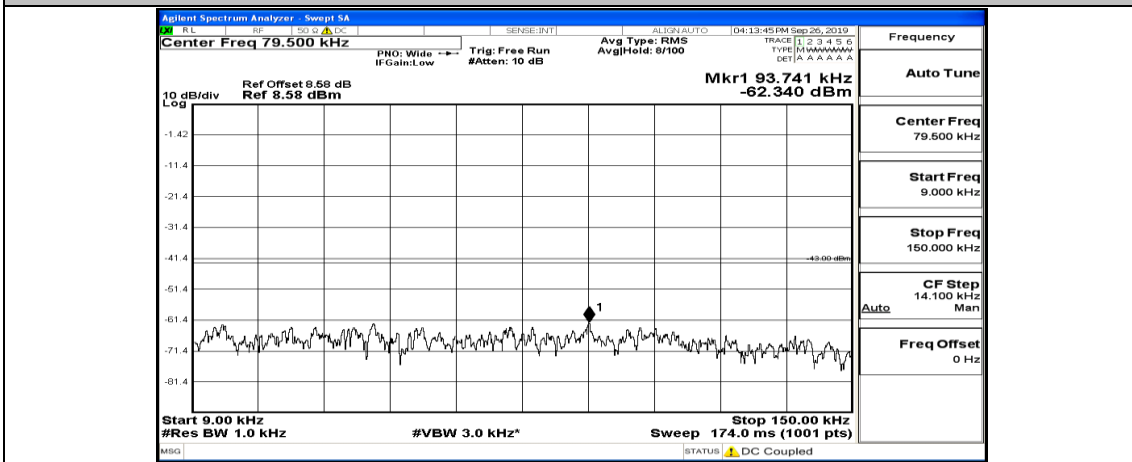

(Channel Bandwidth:20 MHz)_HCH_16QAM_1RB#49