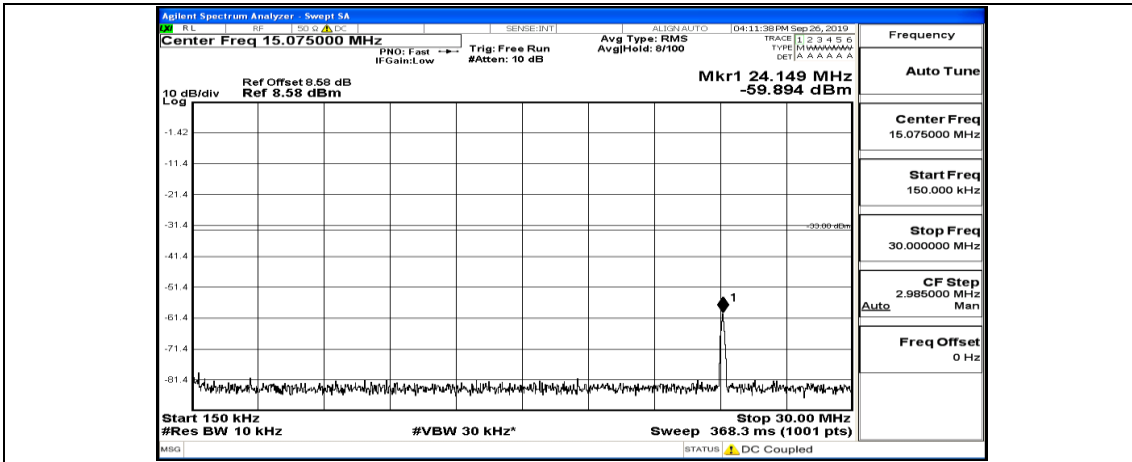

(Channel Bandwidth:15 MHz)_HCH_16QAM_1RB#74

Channel Bandwidth: 20 MHz

(Channel Bandwidth:20 MHz)_LCH_QPSK_1RB#99

(Channel Bandwidth:20 MHz)_MCH_QPSK_1RB#0

(Channel Bandwidth:20 MHz)_MCH_QPSK_1RB#49

(Channel Bandwidth:20 MHz)_MCH_QPSK_1RB#99