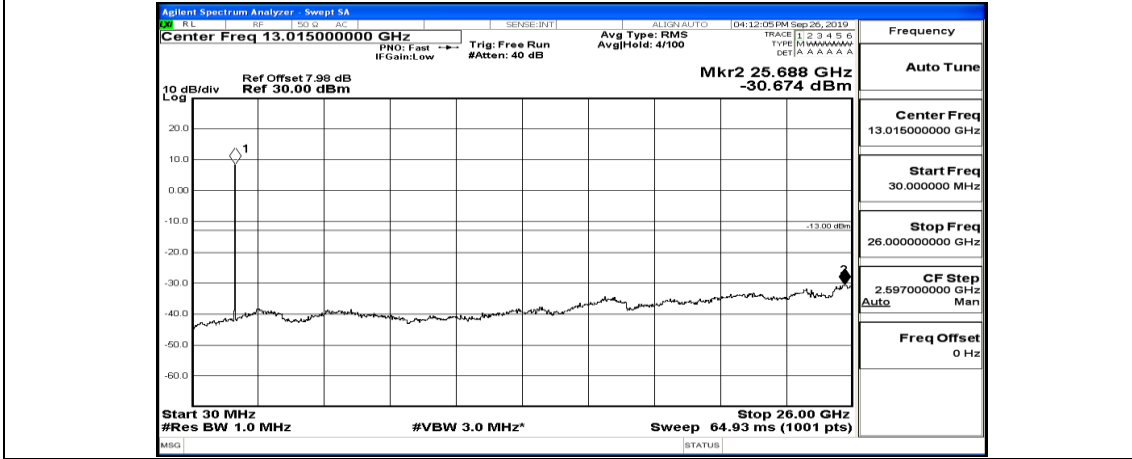

(Channel Bandwidth:15 MHz)_HCH_16QAM_1RB#74

Channel Bandwidth: 20 MHz

(Channel Bandwidth:20 MHz)_LCH_QPSK_1RB#99

(Channel Bandwidth:20 MHz)_MCH_QPSK_1RB#0

(Channel Bandwidth:20 MHz)_MCH_QPSK_1RB#49

(Channel Bandwidth:20 MHz)_MCH_QPSK_1RB#99