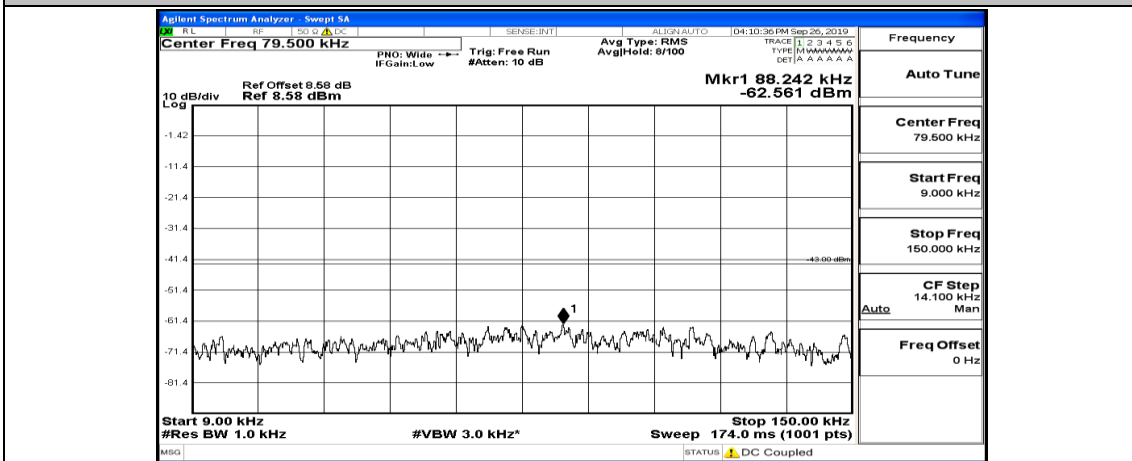

(Channel Bandwidth:15 MHz)_HCH_16QAM_1RB#74

Channel Bandwidth: 20 MHz

(Channel Bandwidth:20 MHz)_LCH_QPSK_1RB#99

(Channel Bandwidth:20 MHz)_MCH_QPSK_1RB#0

(Channel Bandwidth:20 MHz)_MCH_QPSK_1RB#49

(Channel Bandwidth:20 MHz)_MCH_QPSK_1RB#99