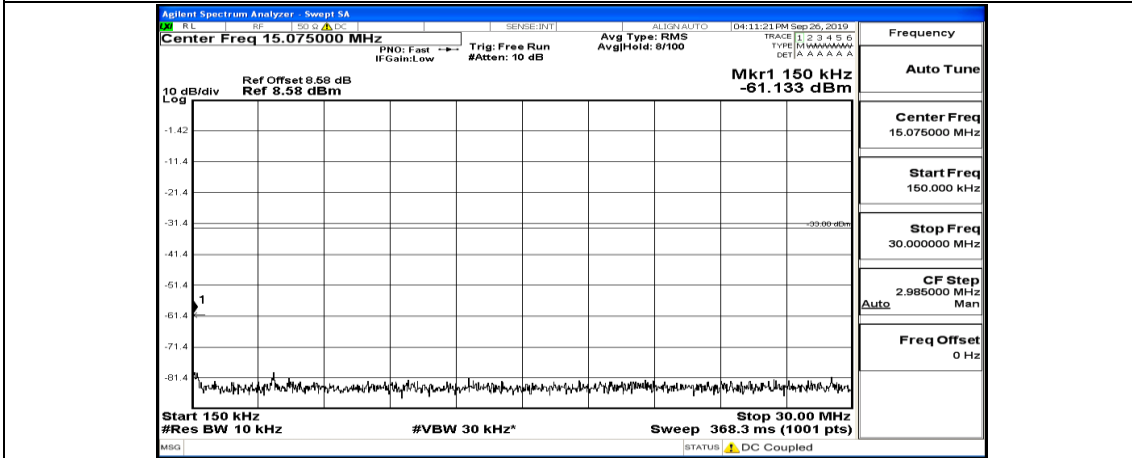

(Channel Bandwidth:20 MHz)_LCH_16QAM_1RB#99