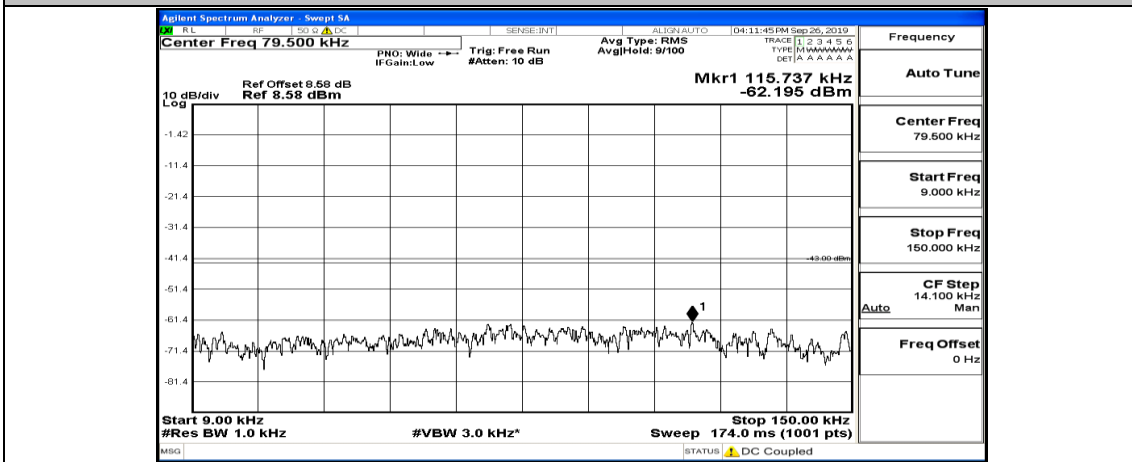

(Channel Bandwidth:15 MHz)_HCH_16QAM_1RB#74

Channel Bandwidth: 20 MHz

(Channel Bandwidth:20 MHz)_LCH_QPSK_1RB#99

(Channel Bandwidth:20 MHz)_MCH_QPSK_1RB#0

(Channel Bandwidth:20 MHz)_MCH_QPSK_1RB#49

(Channel Bandwidth:20 MHz)_MCH_QPSK_1RB#99