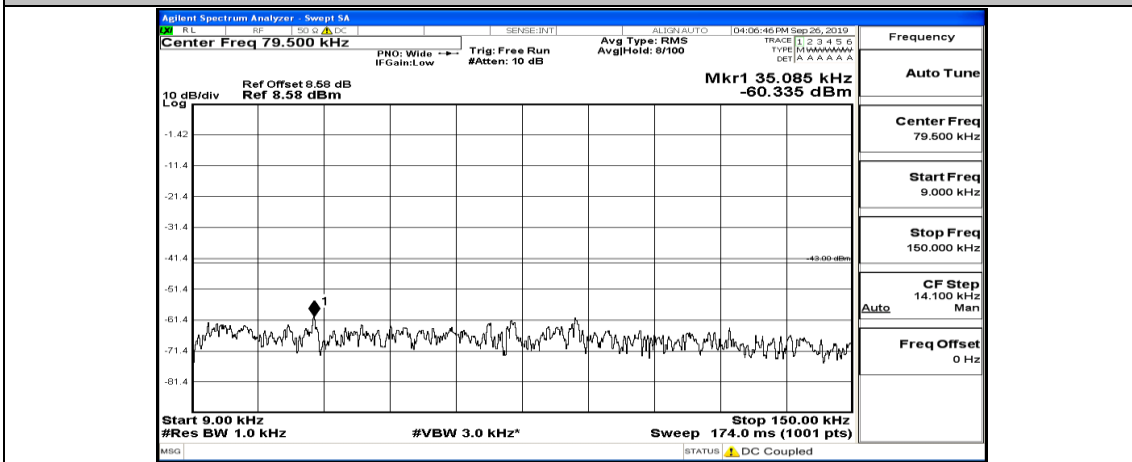

(Channel Bandwidth:15 MHz)_HCH_QPSK_1RB#37

(Channel Bandwidth:15 MHz)_HCH_QPSK_1RB#74

(Channel Bandwidth:15 MHz)_LCH_16QAM_1RB#0

(Channel Bandwidth:15 MHz)_LCH_16QAM_1RB#37

(Channel Bandwidth:15 MHz)_LCH_16QAM_1RB#74