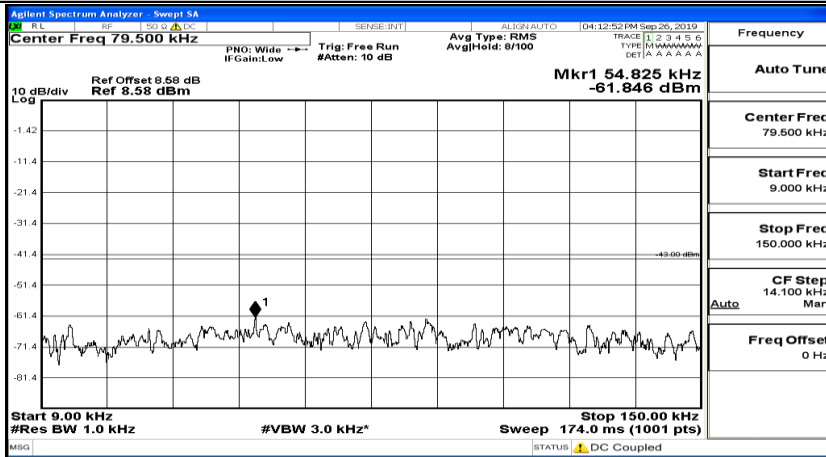

(Channel Bandwidth:20 MHz)_HCH_QPSK_1RB#0

(Channel Bandwidth:20 MHz)_HCH_QPSK_1RB#49