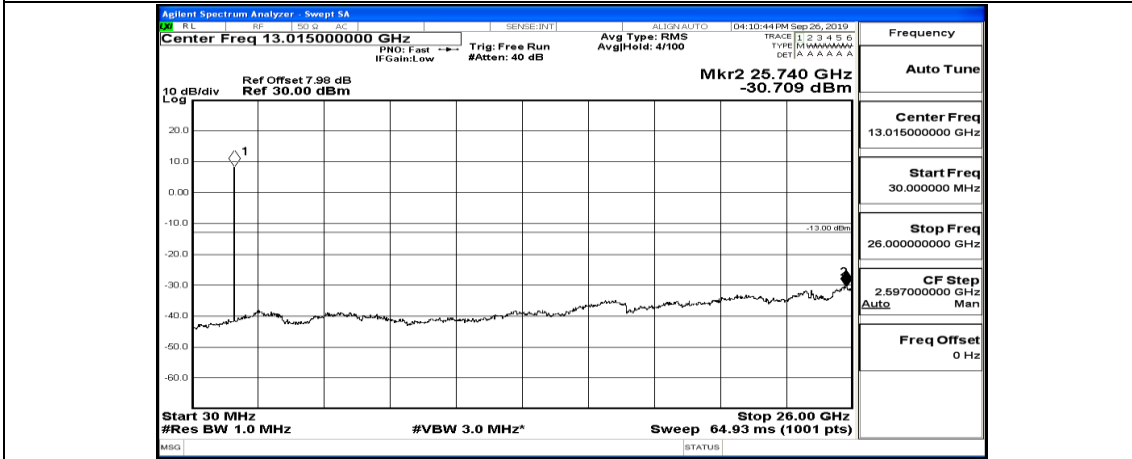

(Channel Bandwidth:15 MHz)_HCH_16QAM_1RB#74

Channel Bandwidth: 20 MHz

(Channel Bandwidth:20 MHz)_LCH_QPSK_1RB#99

(Channel Bandwidth:20 MHz)_MCH_QPSK_1RB#0

(Channel Bandwidth:20 MHz)_MCH_QPSK_1RB#49

(Channel Bandwidth:20 MHz)_MCH_QPSK_1RB#99