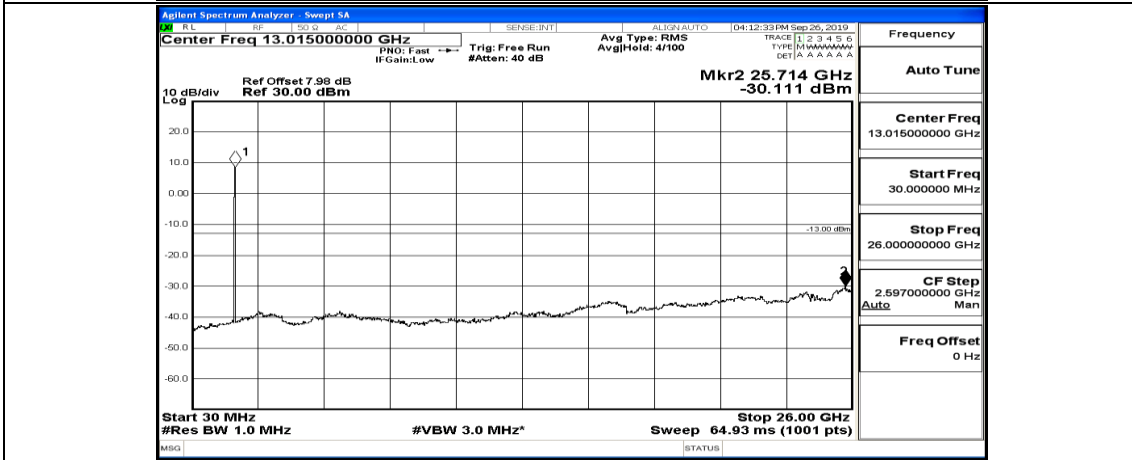

(Channel Bandwidth:20 MHz)_MCH_16QAM_1RB#99