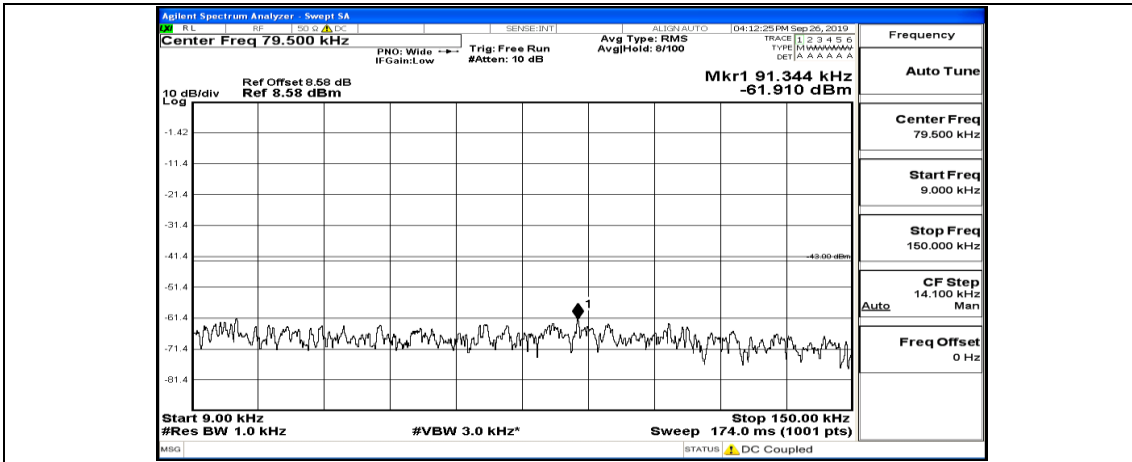

(Channel Bandwidth:20 MHz)_MCH_16QAM_1RB#99