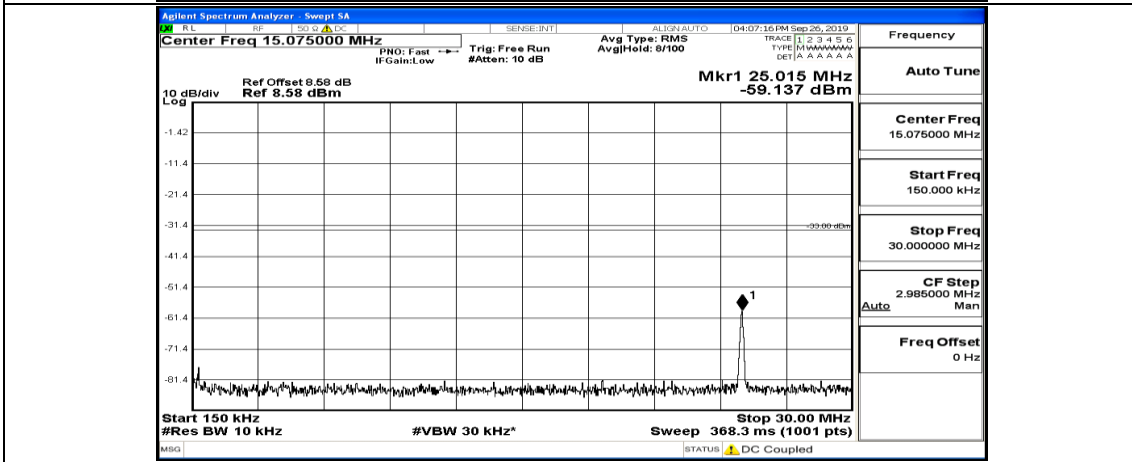

(Channel Bandwidth:15 MHz)_HCH_QPSK_1RB#37

(Channel Bandwidth:15 MHz)_HCH_QPSK_1RB#74

(Channel Bandwidth:15 MHz)_LCH_16QAM_1RB#0

(Channel Bandwidth:15 MHz)_LCH_16QAM_1RB#37

(Channel Bandwidth:15 MHz)_LCH_16QAM_1RB#74