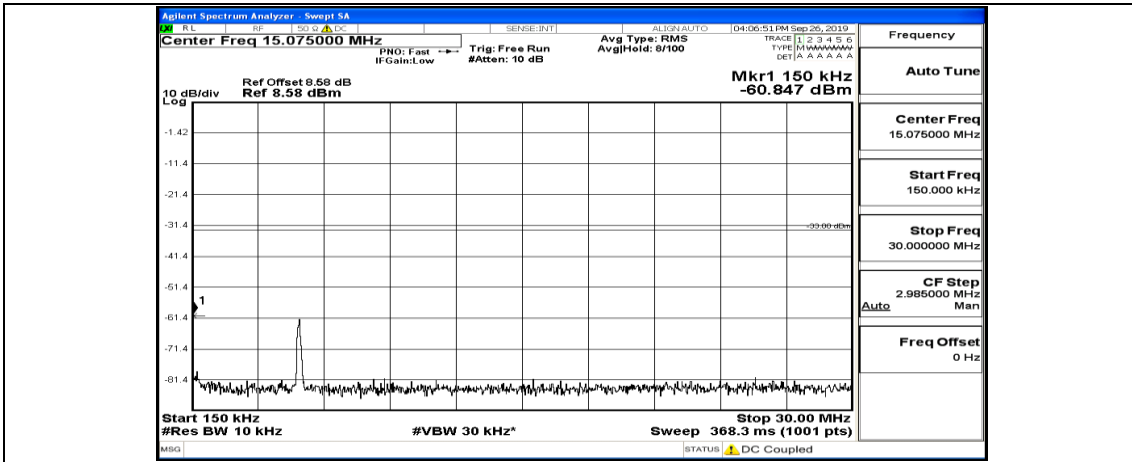

(Channel Bandwidth:15 MHz)_HCH_QPSK_1RB#37

(Channel Bandwidth:15 MHz)_HCH_QPSK_1RB#74

(Channel Bandwidth:15 MHz)_LCH_16QAM_1RB#0

(Channel Bandwidth:15 MHz)_LCH_16QAM_1RB#37

(Channel Bandwidth:15 MHz)_LCH_16QAM_1RB#74