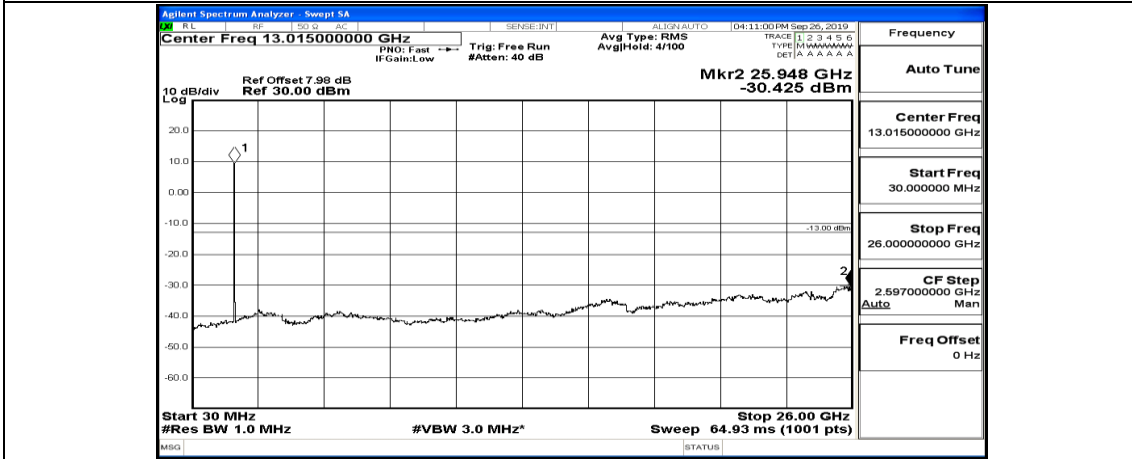

(Channel Bandwidth:20 MHz)_HCH_QPSK_1RB#0

(Channel Bandwidth:20 MHz)_HCH_QPSK_1RB#49

(Channel Bandwidth:20 MHz)_HCH_QPSK_1RB#99

(Channel Bandwidth:20 MHz)_LCH_16QAM_1RB#0

(Channel Bandwidth:20 MHz)_LCH_16QAM_1RB#49