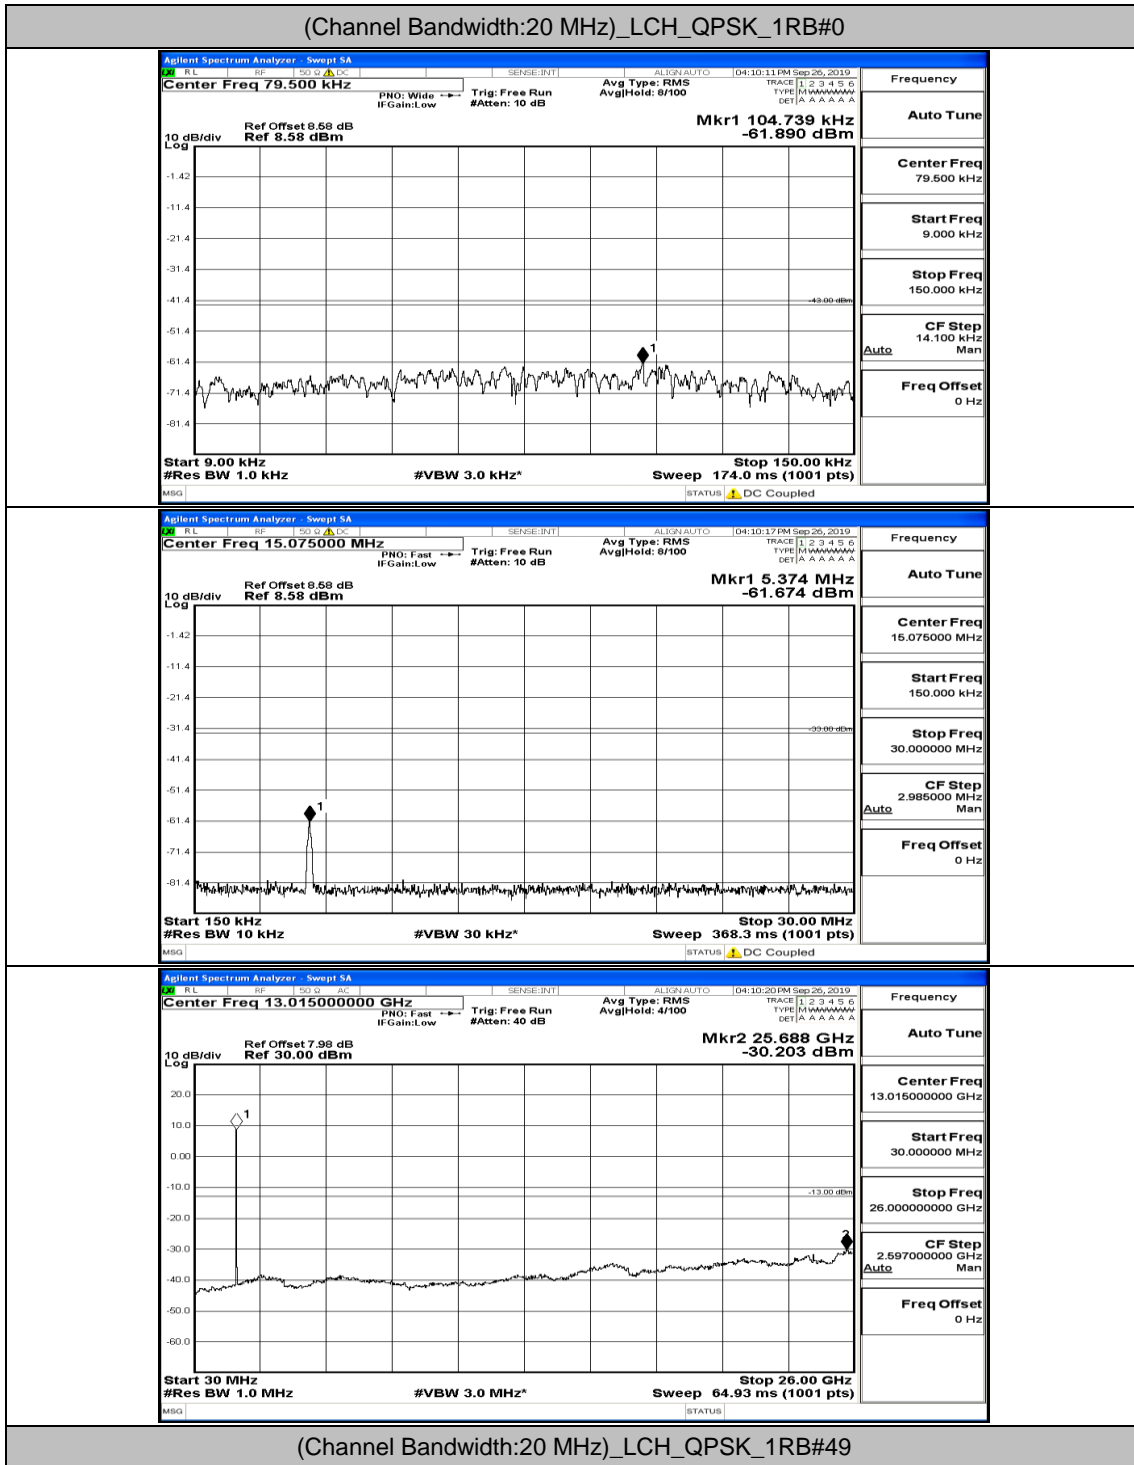

Channel Bandwidth: 20 MHz