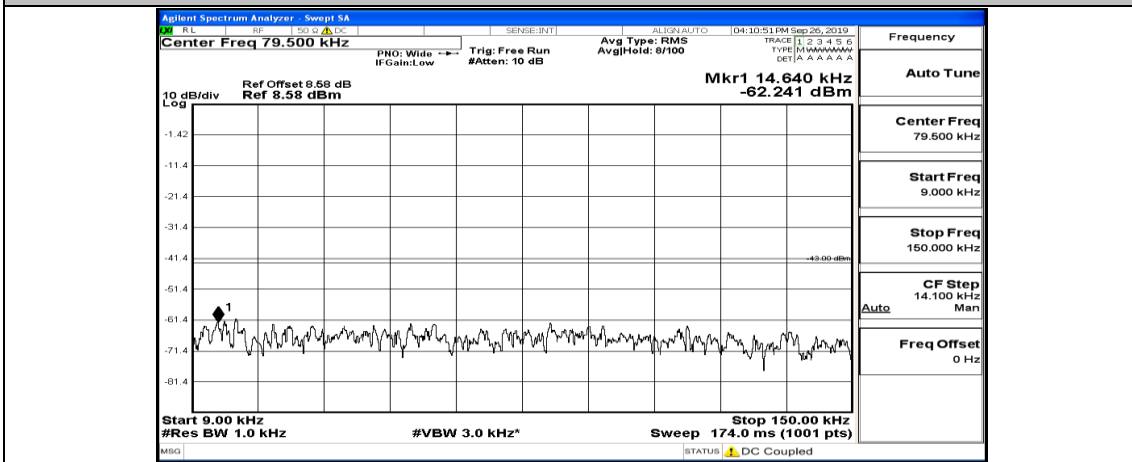

(Channel Bandwidth:20 MHz)_HCH_QPSK_1RB#0

(Channel Bandwidth:20 MHz)_HCH_QPSK_1RB#49

(Channel Bandwidth:20 MHz)_HCH_QPSK_1RB#99

(Channel Bandwidth:20 MHz)_LCH_16QAM_1RB#0

(Channel Bandwidth:20 MHz)_LCH_16QAM_1RB#49