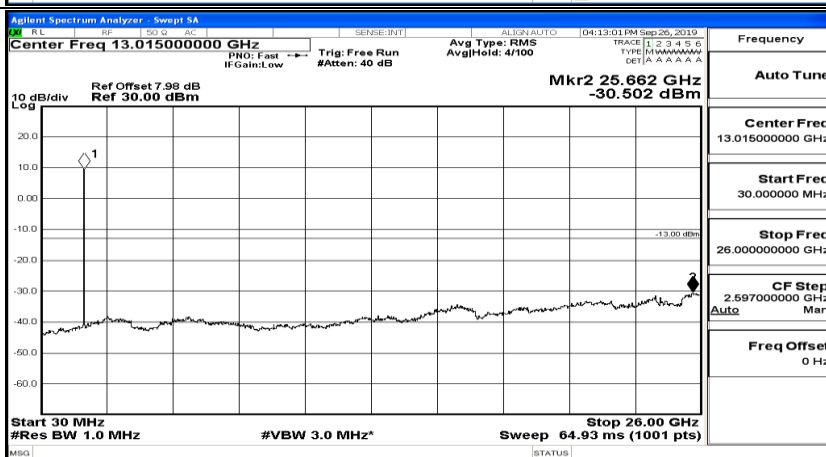

(Channel Bandwidth:20 MHz)_HCH_QPSK_1RB#0

(Channel Bandwidth:20 MHz)_HCH_QPSK_1RB#49