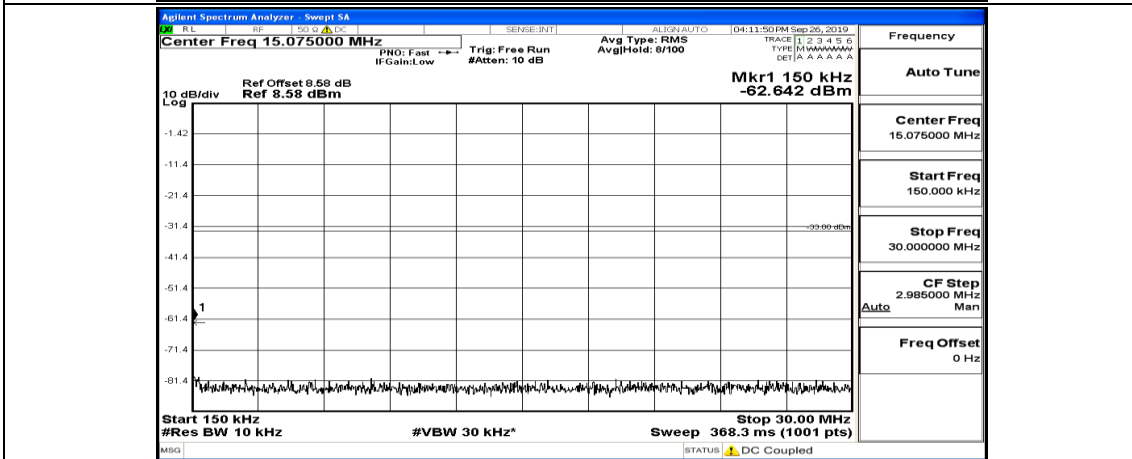

(Channel Bandwidth:15 MHz)_HCH_16QAM_1RB#74

Channel Bandwidth: 20 MHz

(Channel Bandwidth:20 MHz)_LCH_QPSK_1RB#99

(Channel Bandwidth:20 MHz)_MCH_QPSK_1RB#0

(Channel Bandwidth:20 MHz)_MCH_QPSK_1RB#49

(Channel Bandwidth:20 MHz)_MCH_QPSK_1RB#99