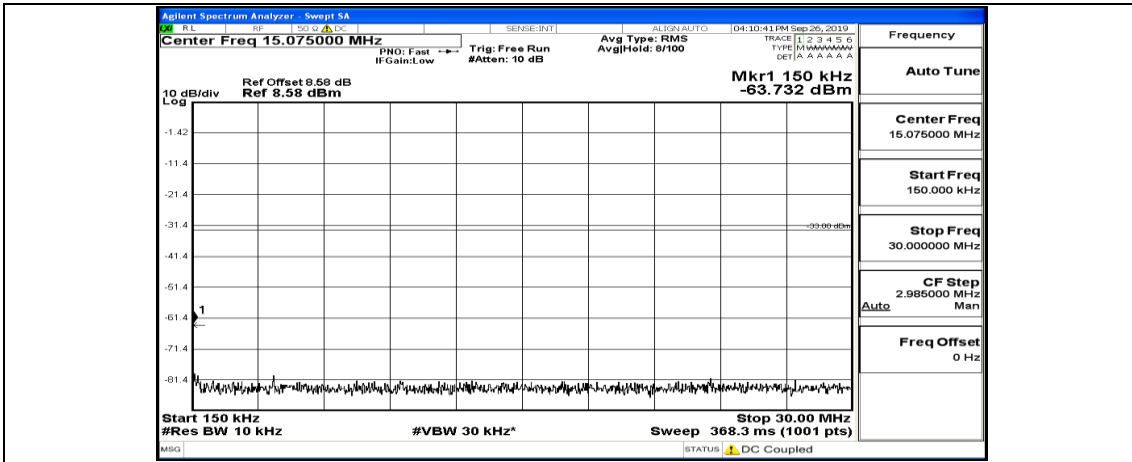

(Channel Bandwidth:15 MHz)_HCH_16QAM_1RB#74

Channel Bandwidth: 20 MHz

(Channel Bandwidth:20 MHz)_LCH_QPSK_1RB#99

(Channel Bandwidth:20 MHz)_MCH_QPSK_1RB#0

(Channel Bandwidth:20 MHz)_MCH_QPSK_1RB#49

(Channel Bandwidth:20 MHz)_MCH_QPSK_1RB#99