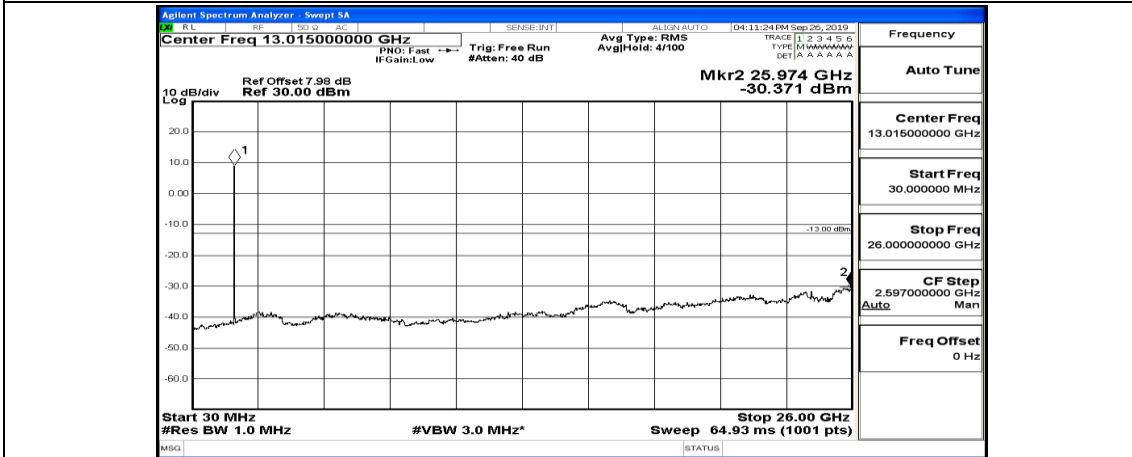

(Channel Bandwidth:20 MHz)_LCH_16QAM_1RB#99