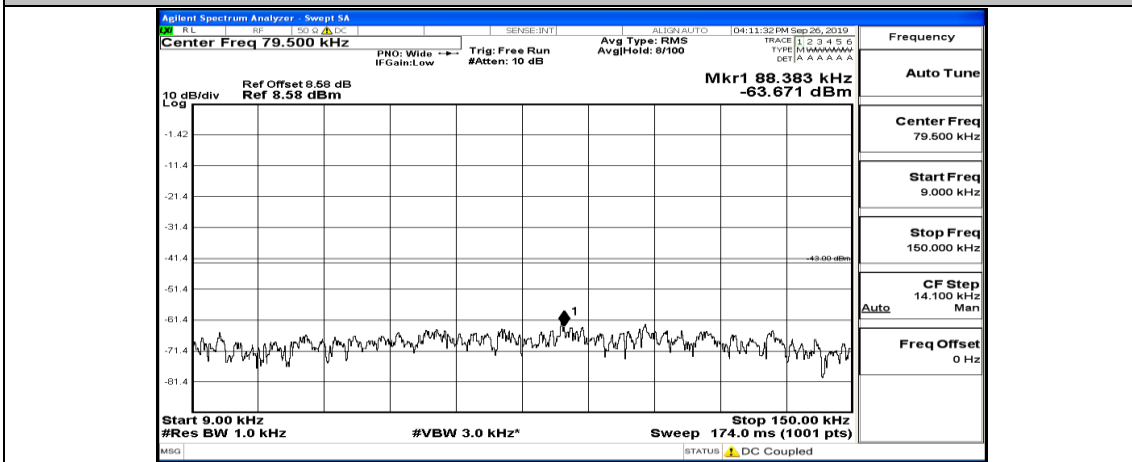

(Channel Bandwidth:15 MHz)_HCH_16QAM_1RB#74

Channel Bandwidth: 20 MHz

(Channel Bandwidth:20 MHz)_LCH_QPSK_1RB#99

(Channel Bandwidth:20 MHz)_MCH_QPSK_1RB#0

(Channel Bandwidth:20 MHz)_MCH_QPSK_1RB#49

(Channel Bandwidth:20 MHz)_MCH_QPSK_1RB#99