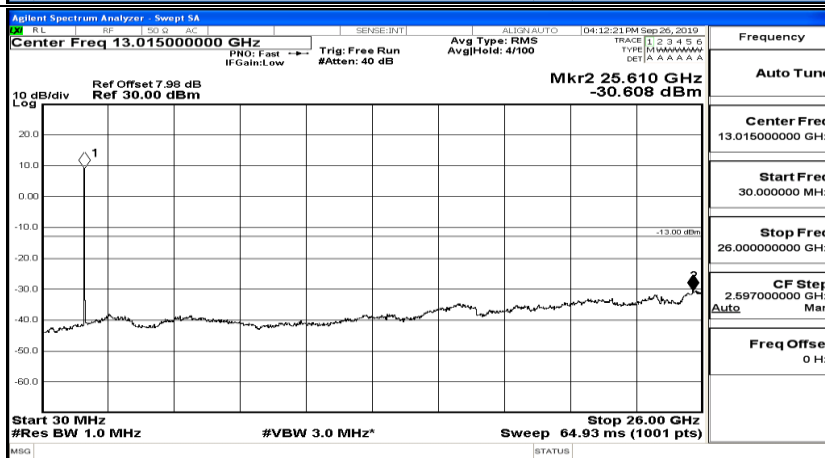

(Channel Bandwidth:20 MHz)_MCH_16QAM_1RB#0

(Channel Bandwidth:20 MHz)_MCH_16QAM_1RB#49