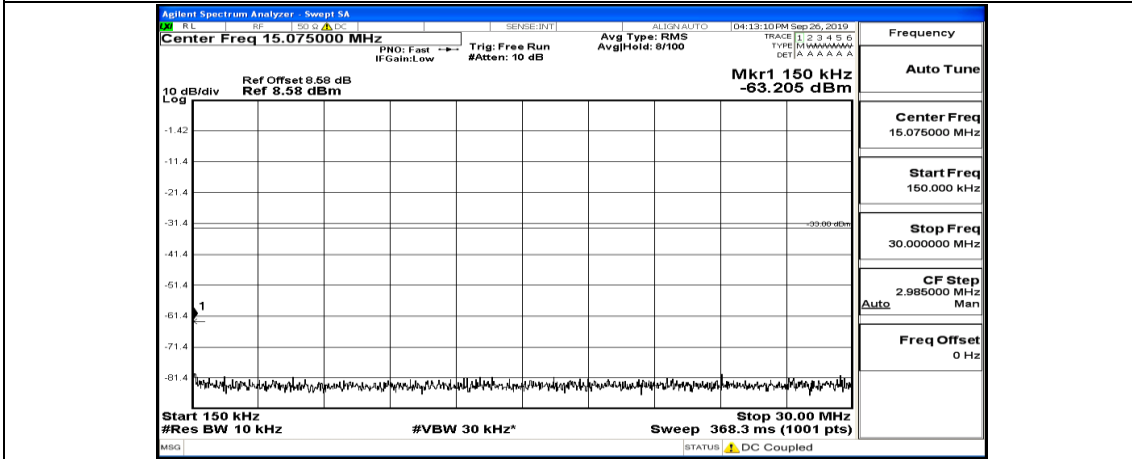

(Channel Bandwidth:20 MHz)_HCH_QPSK_1RB#99