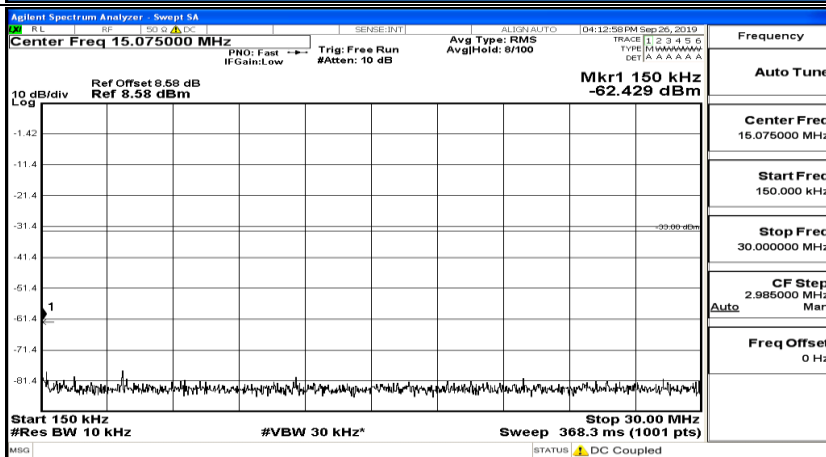

(Channel Bandwidth:20 MHz)_HCH_QPSK_1RB#0

(Channel Bandwidth:20 MHz)_HCH_QPSK_1RB#49