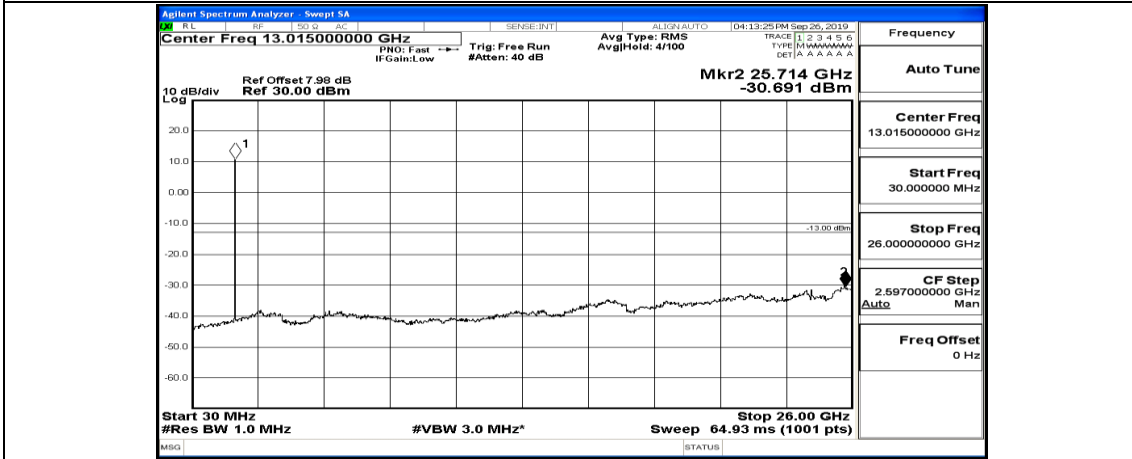

(Channel Bandwidth:20 MHz)_HCH_QPSK_1RB#0

(Channel Bandwidth:20 MHz)_HCH_QPSK_1RB#49

(Channel Bandwidth:20 MHz)_HCH_QPSK_1RB#99

(Channel Bandwidth:20 MHz)_LCH_16QAM_1RB#0

(Channel Bandwidth:20 MHz)_LCH_16QAM_1RB#49