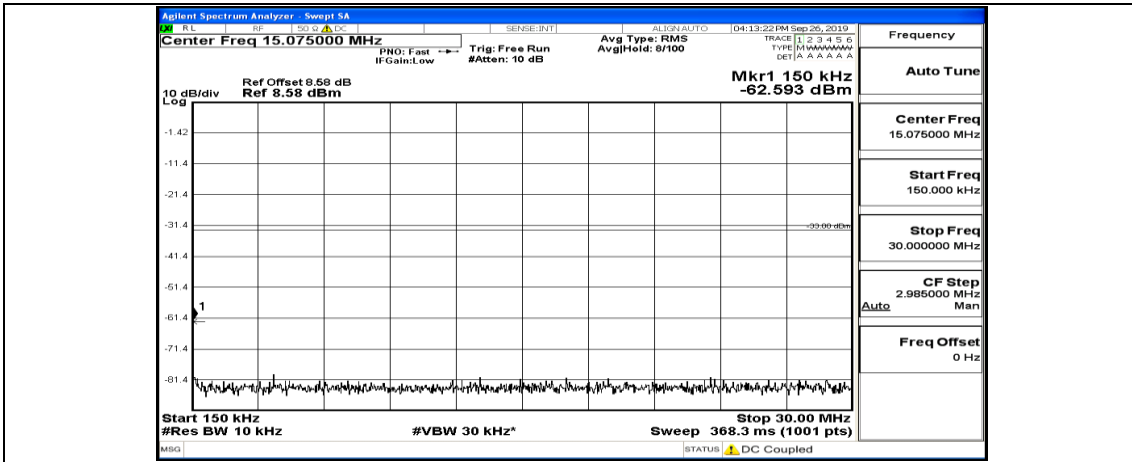

(Channel Bandwidth:20 MHz)_HCH_QPSK_1RB#0

(Channel Bandwidth:20 MHz)_HCH_QPSK_1RB#49

(Channel Bandwidth:20 MHz)_HCH_QPSK_1RB#99

(Channel Bandwidth:20 MHz)_LCH_16QAM_1RB#0

(Channel Bandwidth:20 MHz)_LCH_16QAM_1RB#49