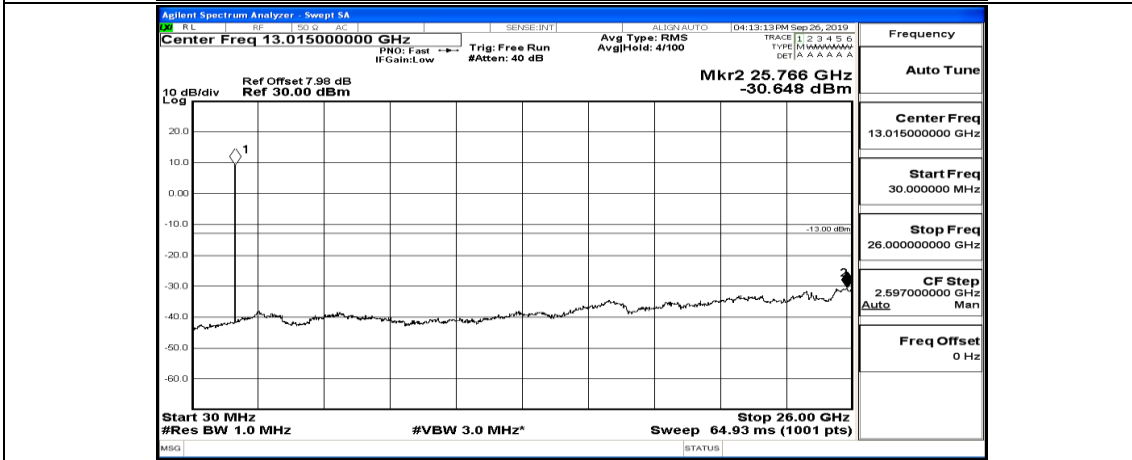

(Channel Bandwidth:20 MHz)_HCH_QPSK_1RB#99