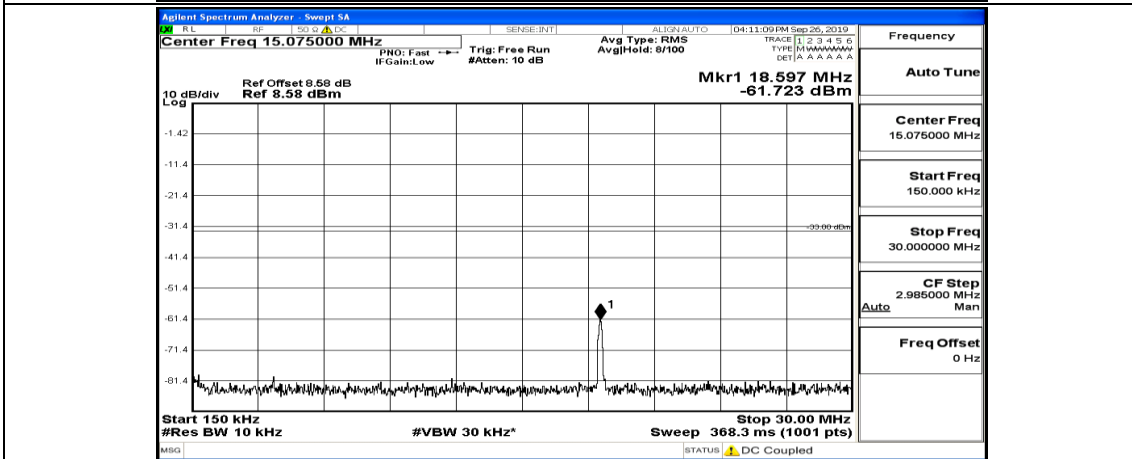

(Channel Bandwidth:20 MHz)_HCH_QPSK_1RB#0

(Channel Bandwidth:20 MHz)_HCH_QPSK_1RB#49

(Channel Bandwidth:20 MHz)_HCH_QPSK_1RB#99

(Channel Bandwidth:20 MHz)_LCH_16QAM_1RB#0

(Channel Bandwidth:20 MHz)_LCH_16QAM_1RB#49