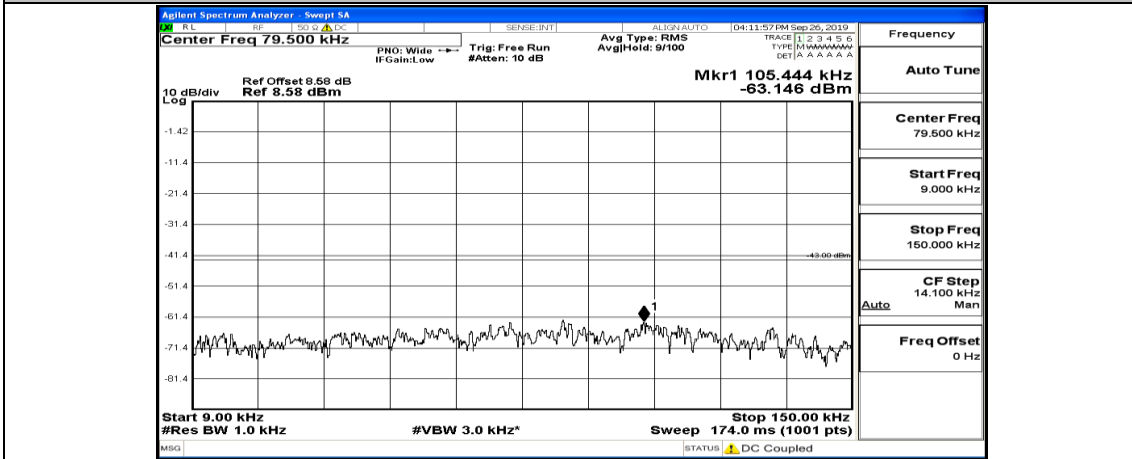

(Channel Bandwidth:15 MHz)_HCH_16QAM_1RB#74

Channel Bandwidth: 20 MHz

(Channel Bandwidth:20 MHz)_LCH_QPSK_1RB#99

(Channel Bandwidth:20 MHz)_MCH_QPSK_1RB#0

(Channel Bandwidth:20 MHz)_MCH_QPSK_1RB#49

(Channel Bandwidth:20 MHz)_MCH_QPSK_1RB#99