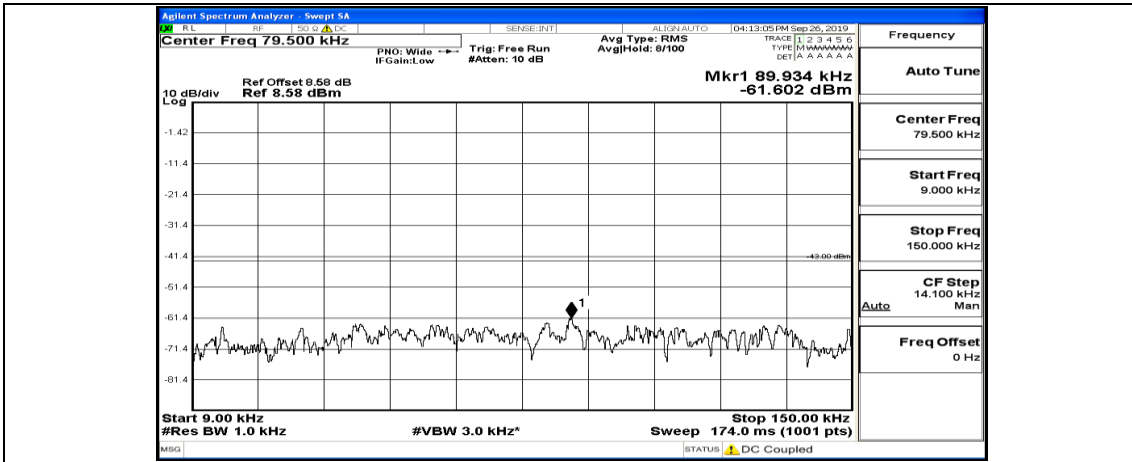

(Channel Bandwidth:20 MHz)_HCH_QPSK_1RB#99