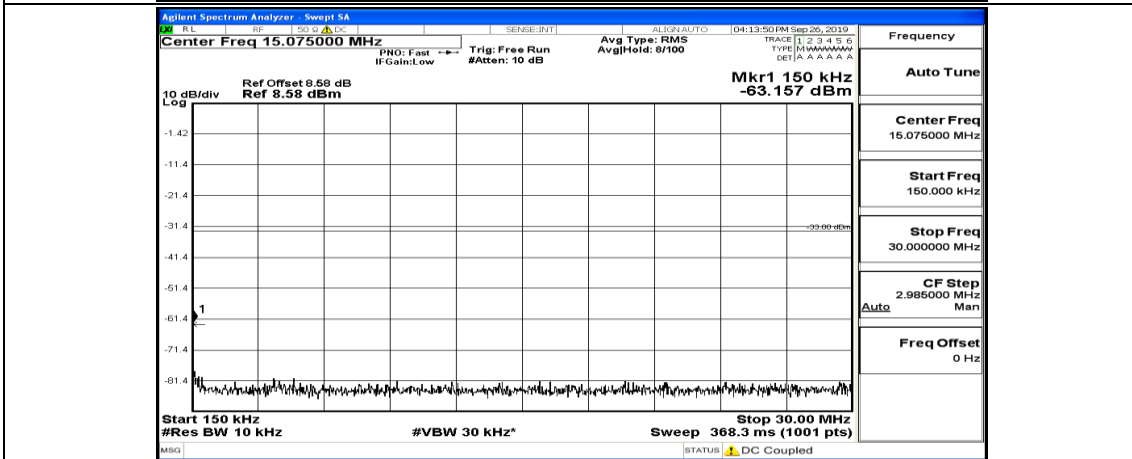

(Channel Bandwidth:20 MHz)_HCH_16QAM_1RB#49