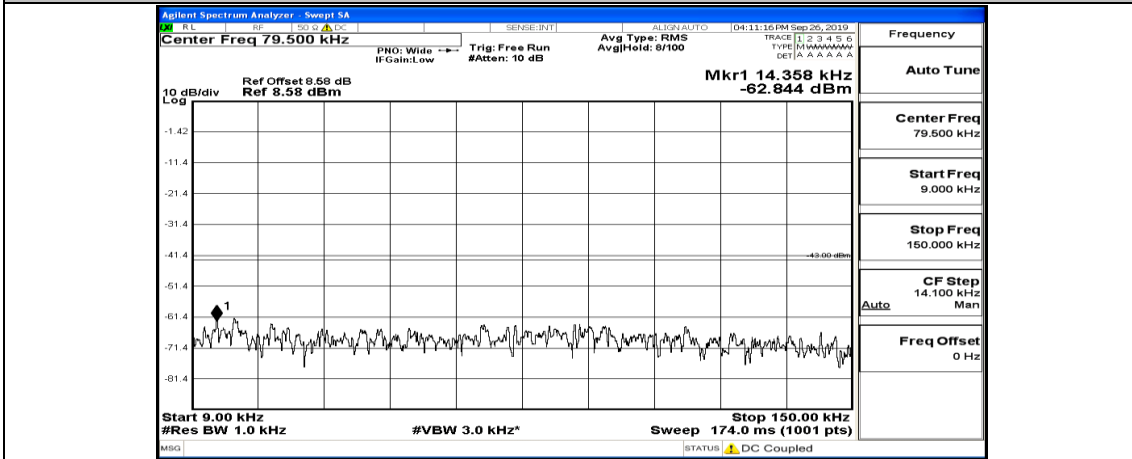

(Channel Bandwidth:20 MHz)_LCH_16QAM_1RB#99