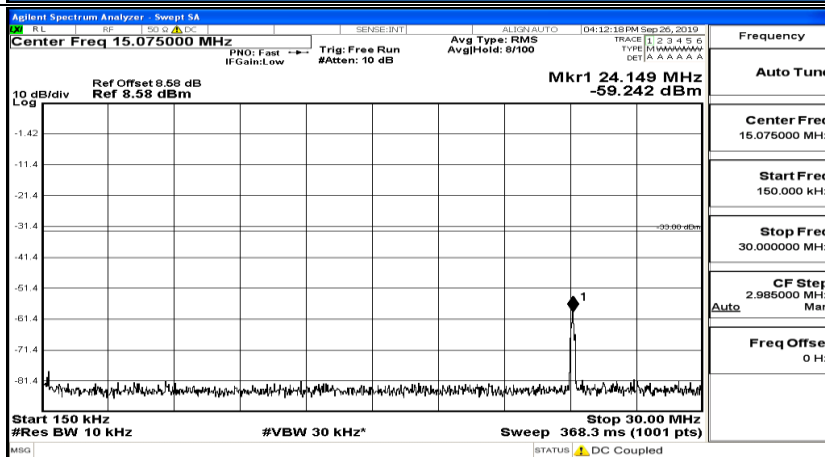

(Channel Bandwidth:20 MHz)_MCH_16QAM_1RB#0

(Channel Bandwidth:20 MHz)_MCH_16QAM_1RB#49