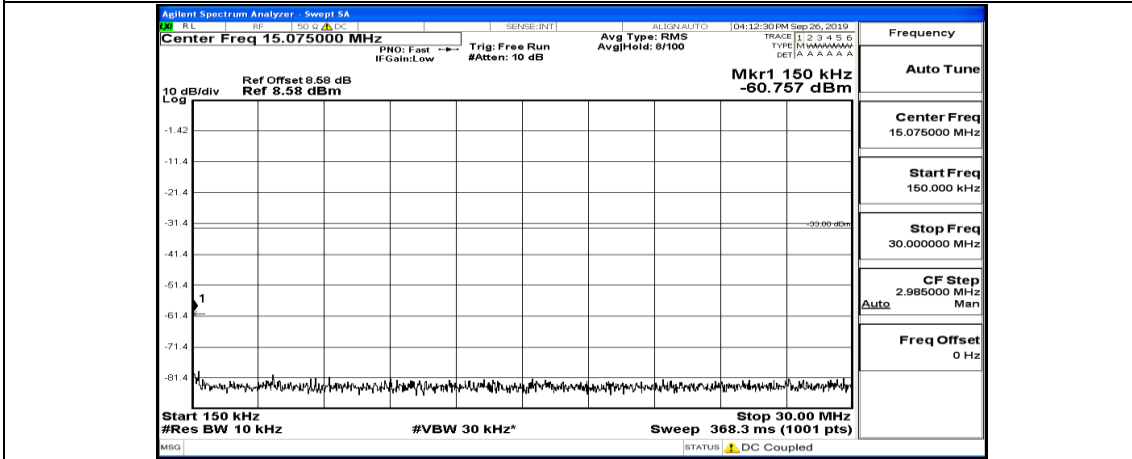

(Channel Bandwidth:20 MHz)_MCH_16QAM_1RB#99