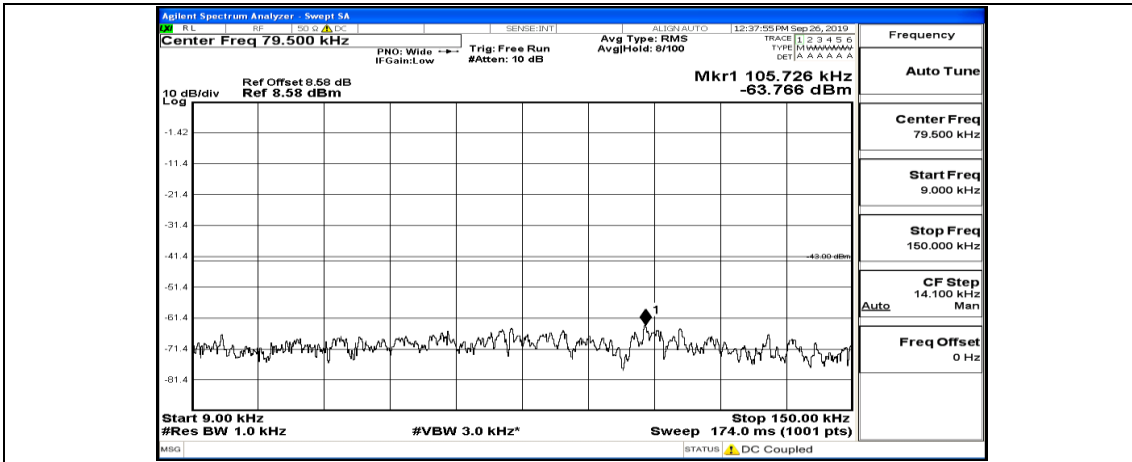

(Channel Bandwidth:20 MHz)_LCH_QPSK_1RB#99