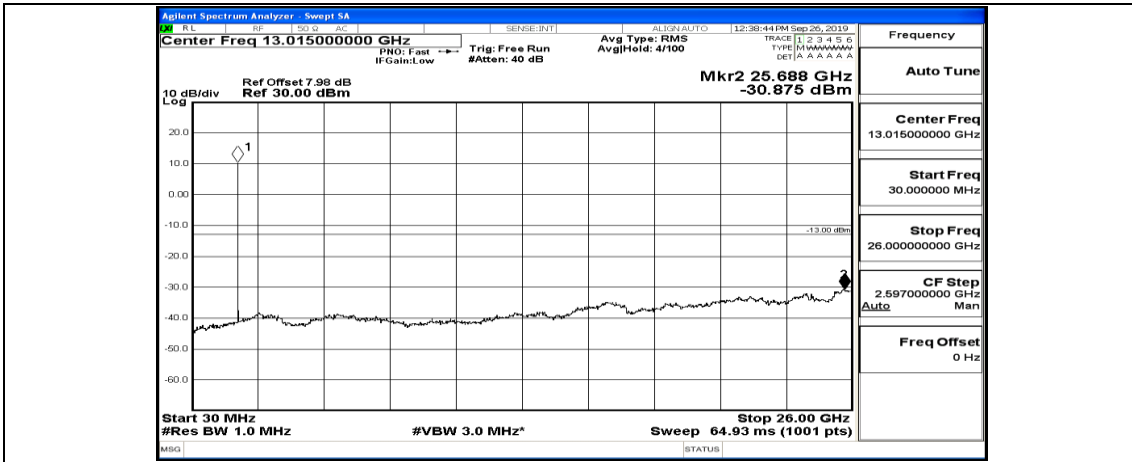

(Channel Bandwidth:20 MHz)_LCH_16QAM_1RB#99