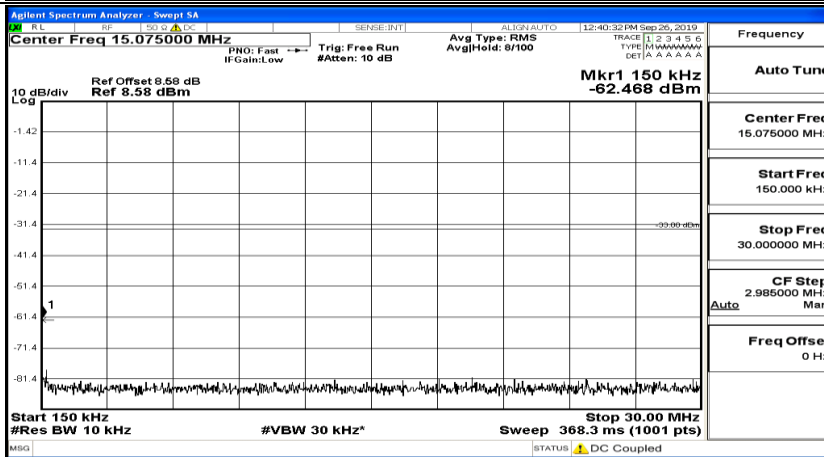

(Channel Bandwidth:20 MHz)_HCH_QPSK_1RB#0

(Channel Bandwidth:20 MHz)_HCH_QPSK_1RB#49