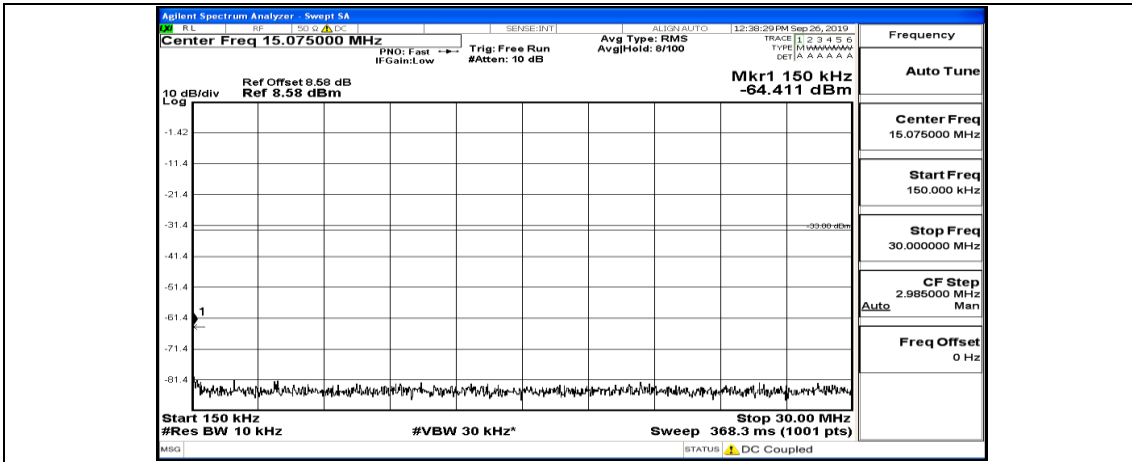

(Channel Bandwidth:20 MHz)\_HCH\_QPSK\_1RB#0

(Channel Bandwidth:20 MHz)\_HCH\_QPSK\_1RB#49

(Channel Bandwidth:20 MHz)\_HCH\_QPSK\_1RB#99

(Channel Bandwidth:20 MHz)\_HCH\_QPSK\_50RB#0

(Channel Bandwidth:20 MHz)\_LCH\_16QAM\_1RB#0