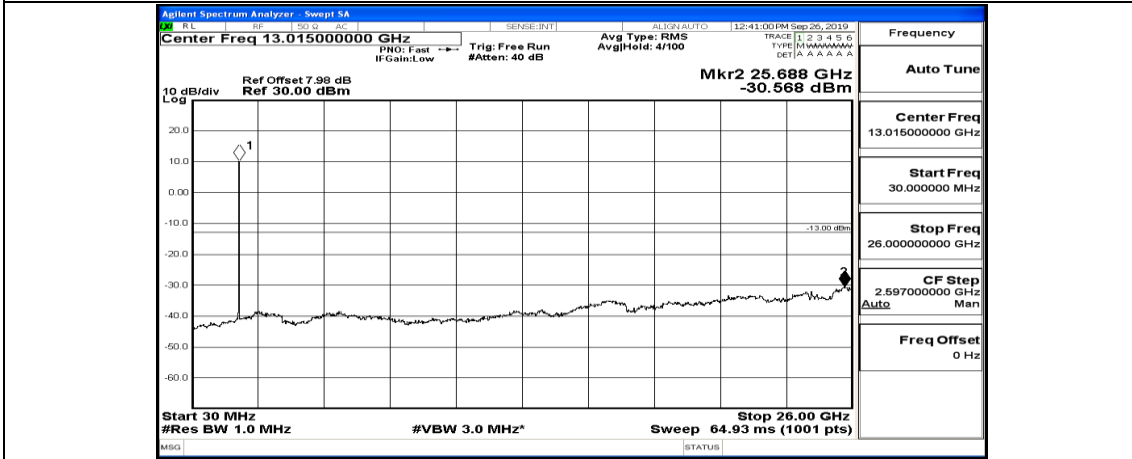

(Channel Bandwidth:20 MHz)\_HCH\_QPSK\_1RB#0

(Channel Bandwidth:20 MHz)\_HCH\_QPSK\_1RB#49

(Channel Bandwidth:20 MHz)\_HCH\_QPSK\_1RB#99

(Channel Bandwidth:20 MHz)\_HCH\_QPSK\_50RB#0

(Channel Bandwidth:20 MHz)\_LCH\_16QAM\_1RB#0