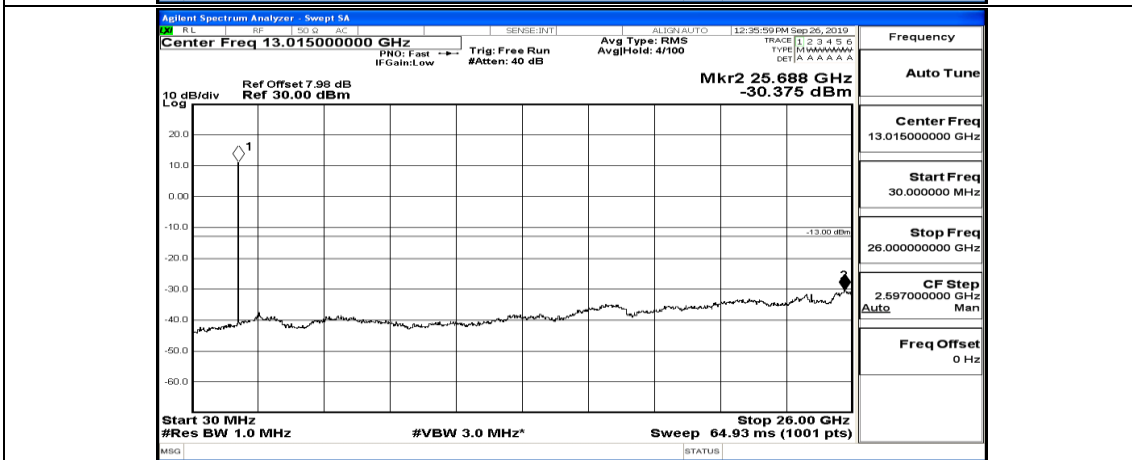

(Channel Bandwidth:15 MHz)\_HCH\_QPSK\_1RB#74

(Channel Bandwidth:15 MHz)\_LCH\_16QAM\_1RB#0

(Channel Bandwidth:15 MHz)\_LCH\_16QAM\_1RB#37

(Channel Bandwidth:15 MHz)\_LCH\_16QAM\_1RB#74

(Channel Bandwidth:15 MHz)\_MCH\_16QAM\_1RB#0

(Channel Bandwidth:15 MHz)\_MCH\_16QAM\_1RB#37

(Channel Bandwidth:15 MHz)\_MCH\_16QAM\_1RB#74

(Channel Bandwidth:15 MHz)\_HCH\_16QAM\_1RB#0

(Channel Bandwidth:15 MHz)\_HCH\_16QAM\_1RB#37

(Channel Bandwidth:15 MHz)\_HCH\_16QAM\_1RB#74