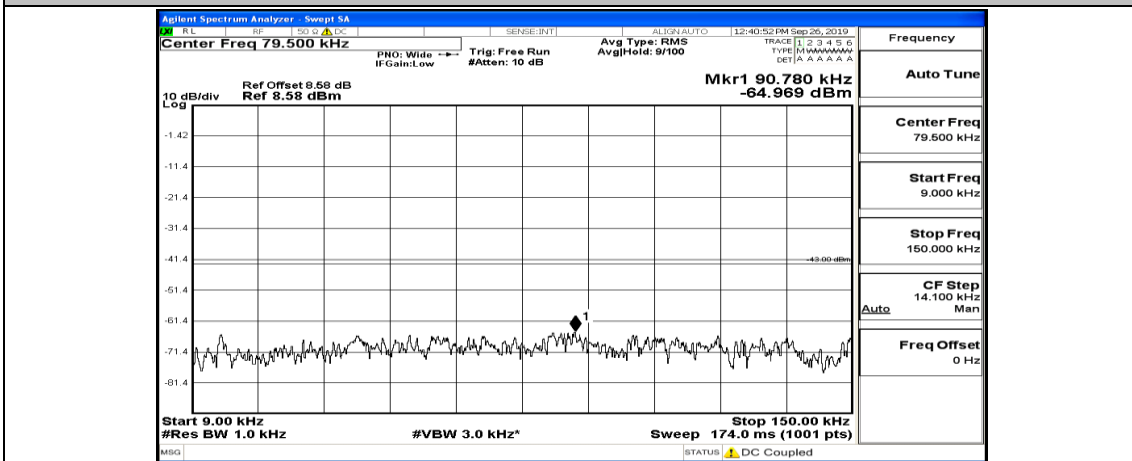

(Channel Bandwidth:20 MHz)_HCH_QPSK_1RB#99