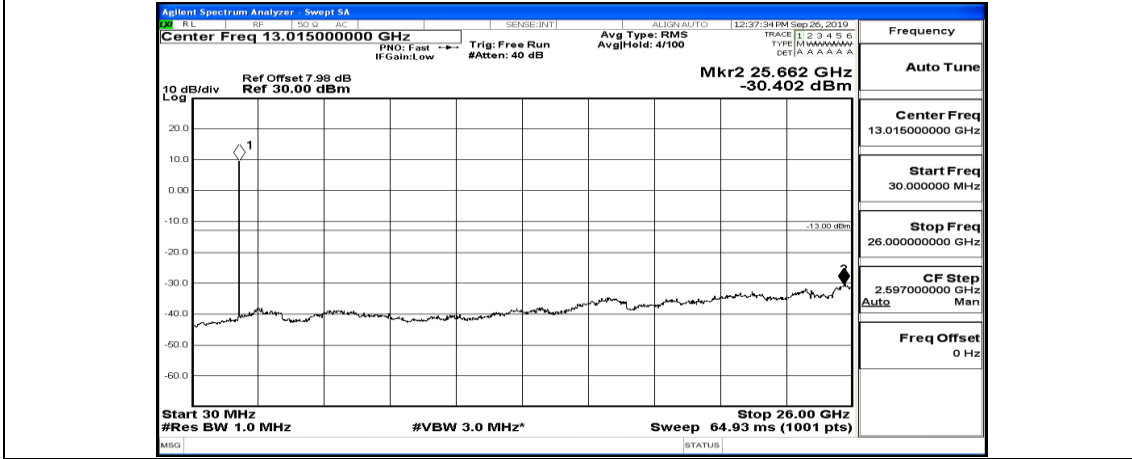

(Channel Bandwidth:15 MHz)\_MCH\_16QAM\_1RB#37

(Channel Bandwidth:15 MHz)\_MCH\_16QAM\_1RB#74

(Channel Bandwidth:15 MHz)\_HCH\_16QAM\_1RB#0

(Channel Bandwidth:15 MHz)\_HCH\_16QAM\_1RB#37

(Channel Bandwidth:15 MHz)\_HCH\_16QAM\_1RB#74

Channel Bandwidth: 20 MHz

(Channel Bandwidth:20 MHz)\_LCH\_QPSK\_1RB#99

(Channel Bandwidth:20 MHz)\_MCH\_QPSK\_1RB#0

(Channel Bandwidth:20 MHz)\_MCH\_QPSK\_1RB#49

(Channel Bandwidth:20 MHz)\_MCH\_QPSK\_1RB#99