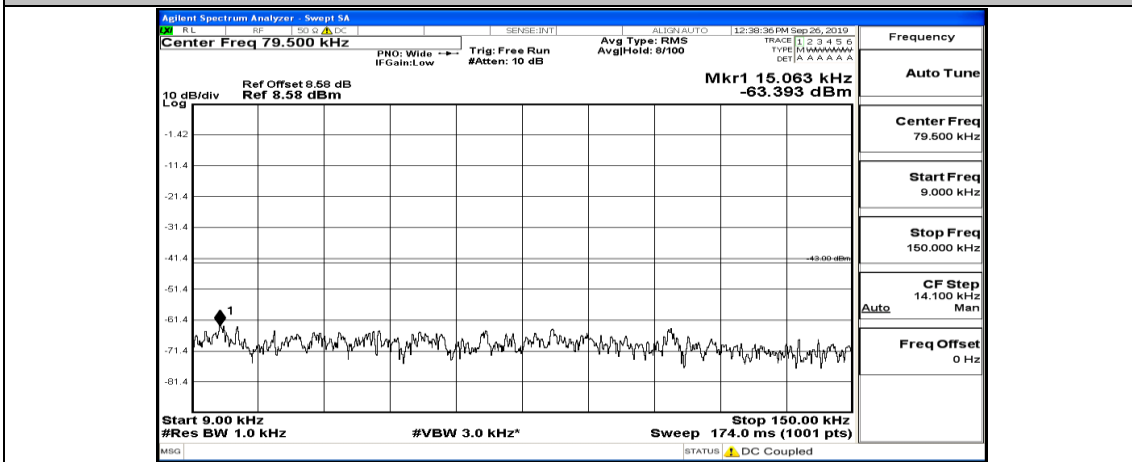

(Channel Bandwidth:20 MHz)_LCH_16QAM_1RB#49