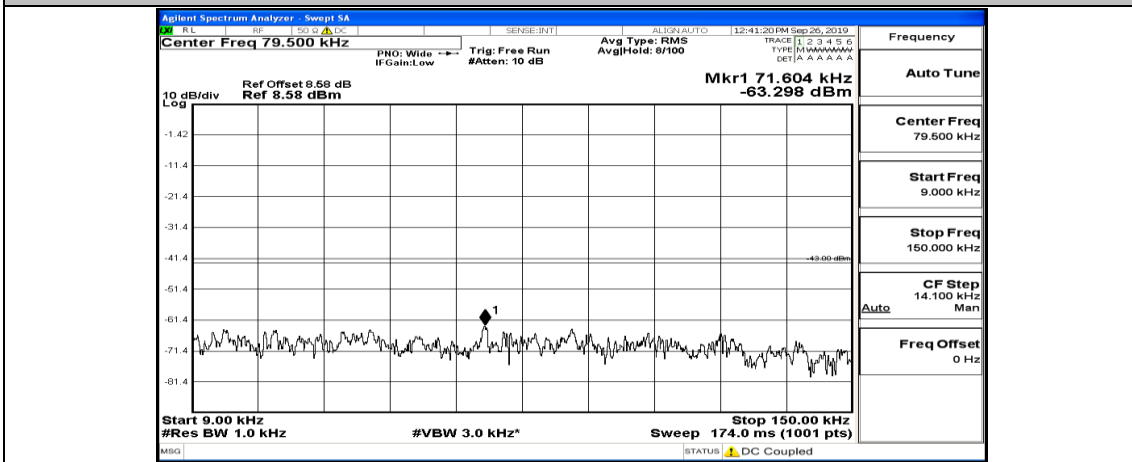

(Channel Bandwidth:20 MHz)_HCH_16QAM_1RB#49