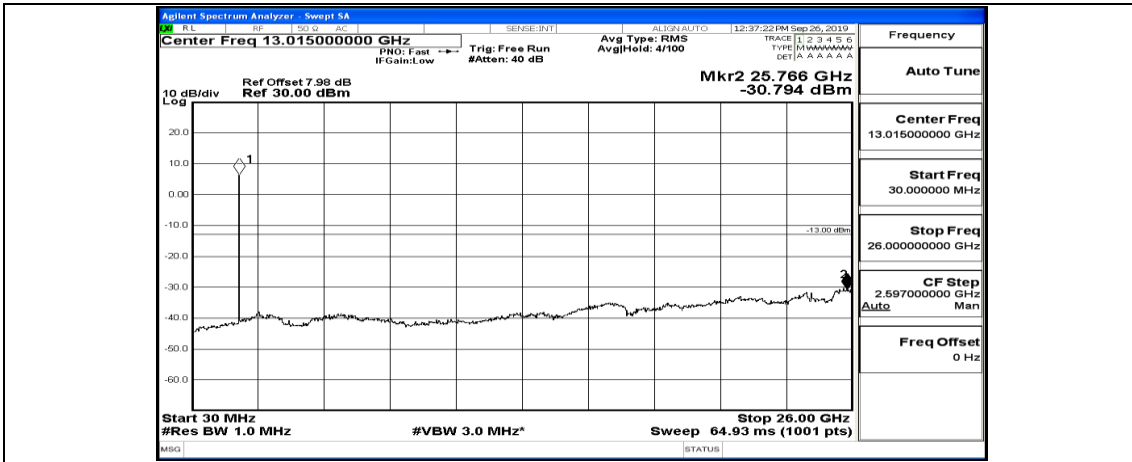

(Channel Bandwidth:15 MHz)\_MCH\_16QAM\_1RB#37

(Channel Bandwidth:15 MHz)\_MCH\_16QAM\_1RB#74

(Channel Bandwidth:15 MHz)\_HCH\_16QAM\_1RB#0

(Channel Bandwidth:15 MHz)\_HCH\_16QAM\_1RB#37

(Channel Bandwidth:15 MHz)\_HCH\_16QAM\_1RB#74

Channel Bandwidth: 20 MHz

(Channel Bandwidth:20 MHz)\_LCH\_QPSK\_1RB#99

(Channel Bandwidth:20 MHz)\_MCH\_QPSK\_1RB#0

(Channel Bandwidth:20 MHz)\_MCH\_QPSK\_1RB#49

(Channel Bandwidth:20 MHz)\_MCH\_QPSK\_1RB#99