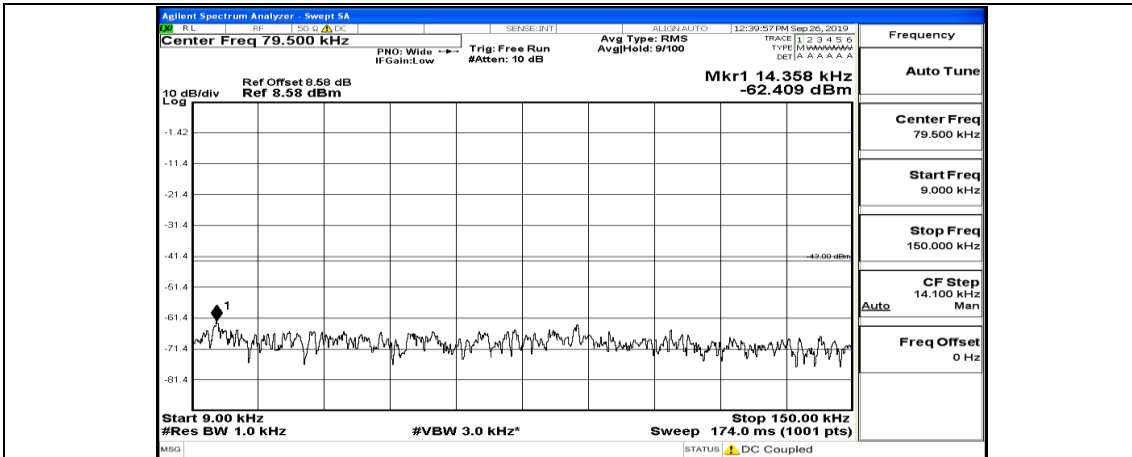

(Channel Bandwidth:20 MHz)\_LCH\_16QAM\_1RB#49

(Channel Bandwidth:20 MHz)\_LCH\_16QAM\_1RB#99

(Channel Bandwidth:20 MHz)\_MCH\_16QAM\_1RB#0

(Channel Bandwidth:20 MHz)\_MCH\_16QAM\_1RB#49

(Channel Bandwidth:20 MHz)\_MCH\_16QAM\_1RB#99