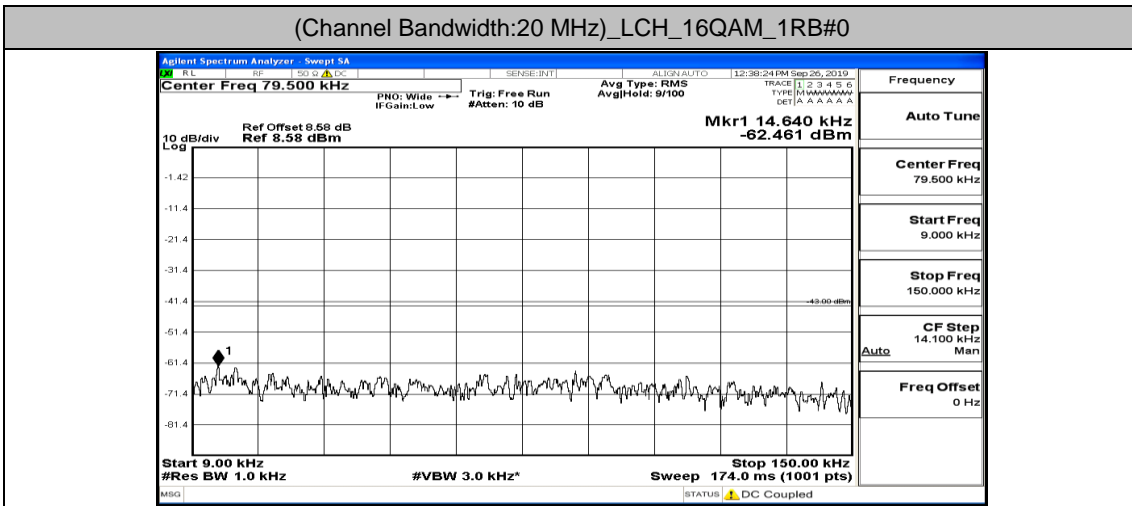

(Channel Bandwidth:20 MHz)\_HCH\_QPSK\_1RB#0

(Channel Bandwidth:20 MHz)\_HCH\_QPSK\_1RB#49

(Channel Bandwidth:20 MHz)\_HCH\_QPSK\_1RB#99

(Channel Bandwidth:20 MHz)\_HCH\_QPSK\_50RB#0

(Channel Bandwidth:20 MHz)\_LCH\_16QAM\_1RB#0