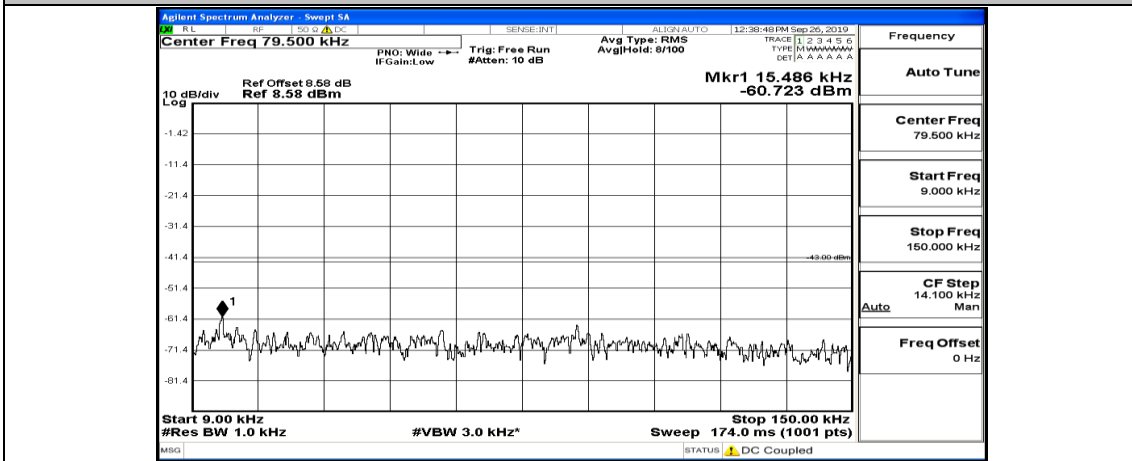

(Channel Bandwidth:20 MHz)_LCH_16QAM_1RB#99