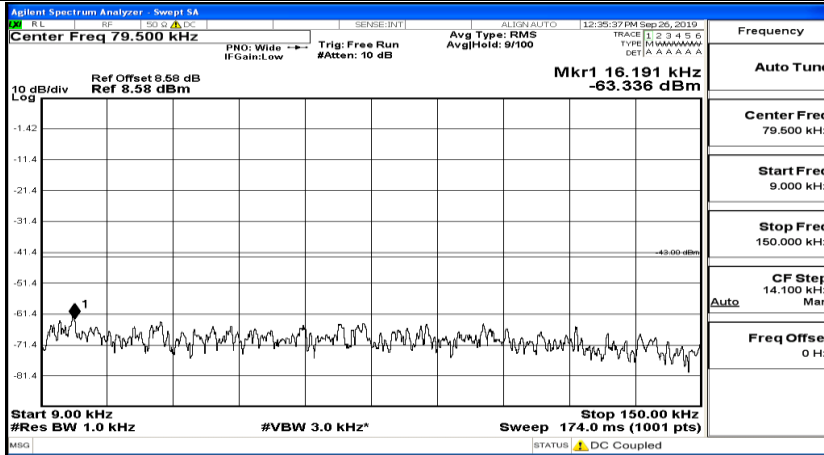

(Channel Bandwidth:15 MHz)\_HCH\_QPSK\_1RB#74

(Channel Bandwidth:15 MHz)\_LCH\_16QAM\_1RB#0

(Channel Bandwidth:15 MHz)\_LCH\_16QAM\_1RB#37

(Channel Bandwidth:15 MHz)\_LCH\_16QAM\_1RB#74

(Channel Bandwidth:15 MHz)\_MCH\_16QAM\_1RB#0