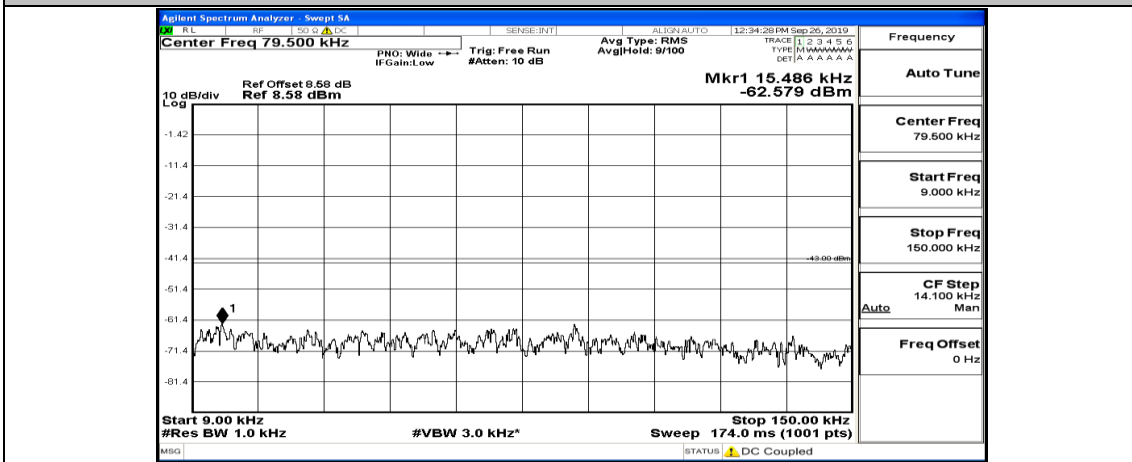

(Channel Bandwidth:15 MHz)\_HCH\_QPSK\_1RB#74

(Channel Bandwidth:15 MHz)\_LCH\_16QAM\_1RB#0

(Channel Bandwidth:15 MHz)\_LCH\_16QAM\_1RB#37

(Channel Bandwidth:15 MHz)\_LCH\_16QAM\_1RB#74

(Channel Bandwidth:15 MHz)\_MCH\_16QAM\_1RB#0

(Channel Bandwidth:15 MHz)\_MCH\_16QAM\_1RB#37

(Channel Bandwidth:15 MHz)\_MCH\_16QAM\_1RB#74

(Channel Bandwidth:15 MHz)\_HCH\_16QAM\_1RB#0

(Channel Bandwidth:15 MHz)\_HCH\_16QAM\_1RB#37

(Channel Bandwidth:15 MHz)\_HCH\_16QAM\_1RB#74