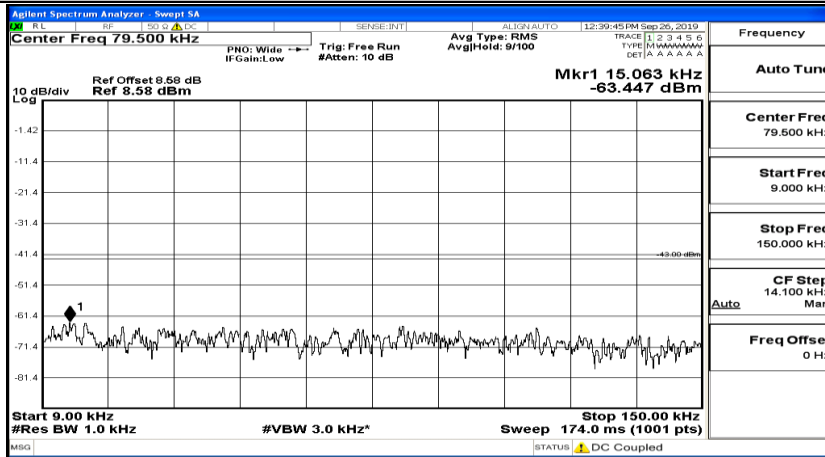

(Channel Bandwidth:20 MHz)\_LCH\_16QAM\_1RB#49

(Channel Bandwidth:20 MHz)\_LCH\_16QAM\_1RB#99

(Channel Bandwidth:20 MHz)\_MCH\_16QAM\_1RB#0

(Channel Bandwidth:20 MHz)\_MCH\_16QAM\_1RB#49

(Channel Bandwidth:20 MHz)\_MCH\_16QAM\_1RB#99