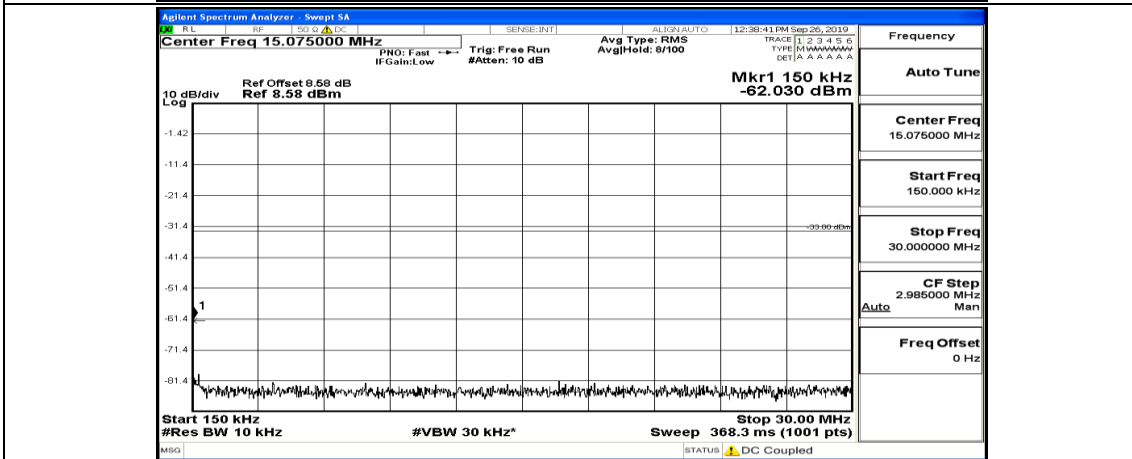

(Channel Bandwidth:20 MHz)_LCH_16QAM_1RB#49