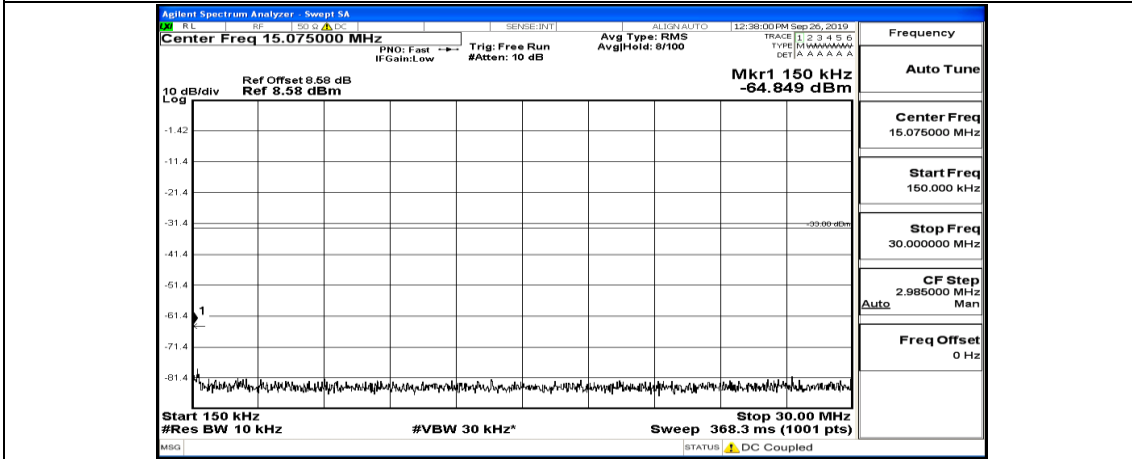

(Channel Bandwidth:15 MHz)\_MCH\_16QAM\_1RB#37

(Channel Bandwidth:15 MHz)\_MCH\_16QAM\_1RB#74

(Channel Bandwidth:15 MHz)\_HCH\_16QAM\_1RB#0

(Channel Bandwidth:15 MHz)\_HCH\_16QAM\_1RB#37

(Channel Bandwidth:15 MHz)\_HCH\_16QAM\_1RB#74

Channel Bandwidth: 20 MHz

(Channel Bandwidth:20 MHz)\_LCH\_QPSK\_1RB#99

(Channel Bandwidth:20 MHz)\_MCH\_QPSK\_1RB#0

(Channel Bandwidth:20 MHz)\_MCH\_QPSK\_1RB#49

(Channel Bandwidth:20 MHz)\_MCH\_QPSK\_1RB#99