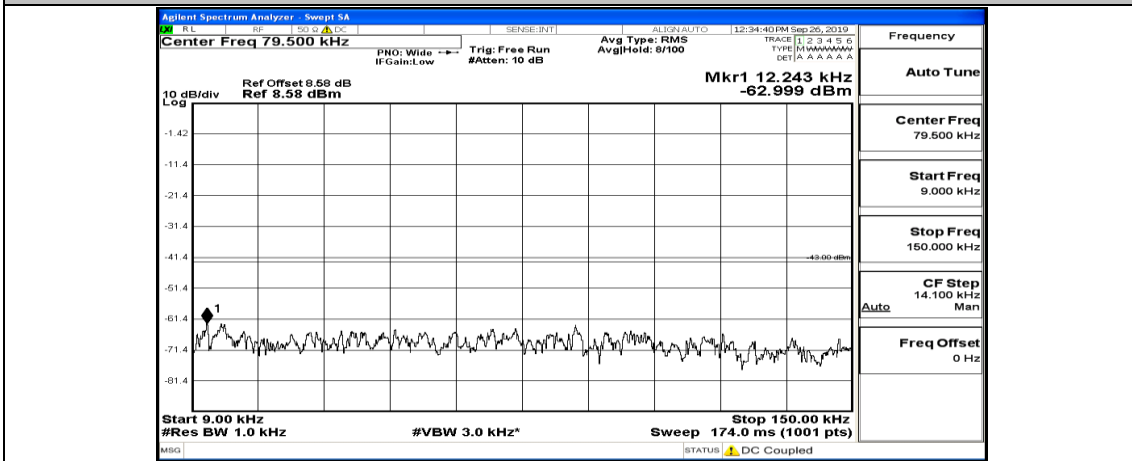

(Channel Bandwidth:15 MHz)\_HCH\_QPSK\_1RB#74

(Channel Bandwidth:15 MHz)\_LCH\_16QAM\_1RB#0

(Channel Bandwidth:15 MHz)\_LCH\_16QAM\_1RB#37

(Channel Bandwidth:15 MHz)\_LCH\_16QAM\_1RB#74

(Channel Bandwidth:15 MHz)\_MCH\_16QAM\_1RB#0