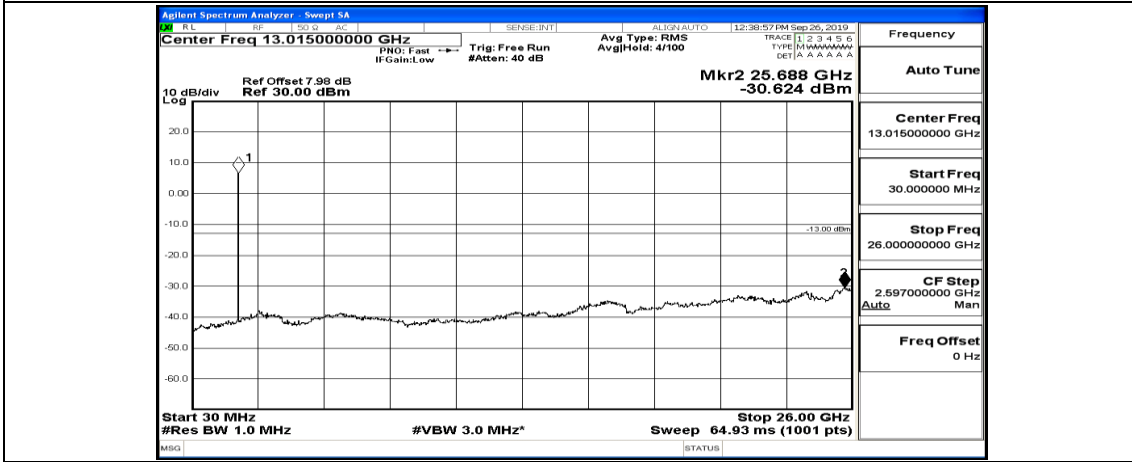

(Channel Bandwidth:20 MHz)_LCH_16QAM_1RB#99