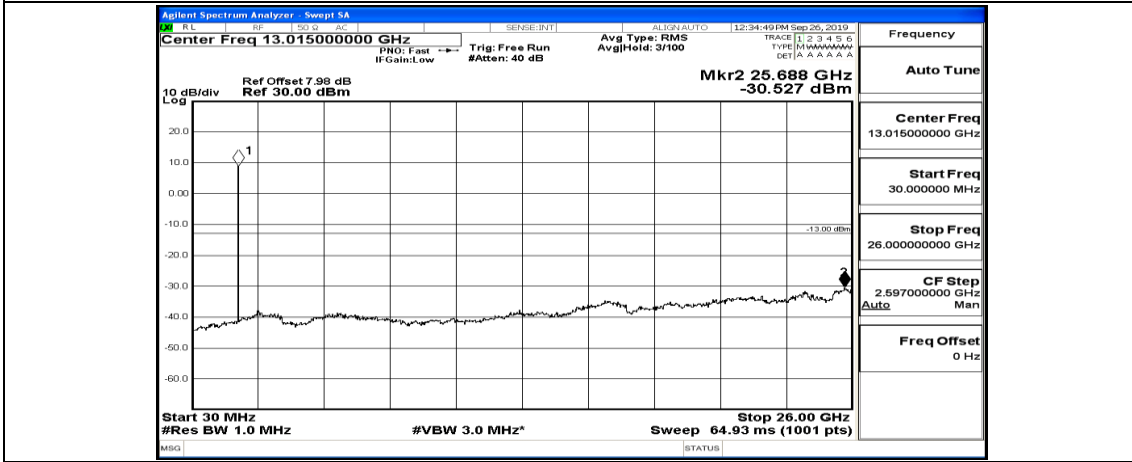

(Channel Bandwidth:15 MHz)\_HCH\_QPSK\_1RB#74

(Channel Bandwidth:15 MHz)\_LCH\_16QAM\_1RB#0

(Channel Bandwidth:15 MHz)\_LCH\_16QAM\_1RB#37

(Channel Bandwidth:15 MHz)\_LCH\_16QAM\_1RB#74

(Channel Bandwidth:15 MHz)\_MCH\_16QAM\_1RB#0