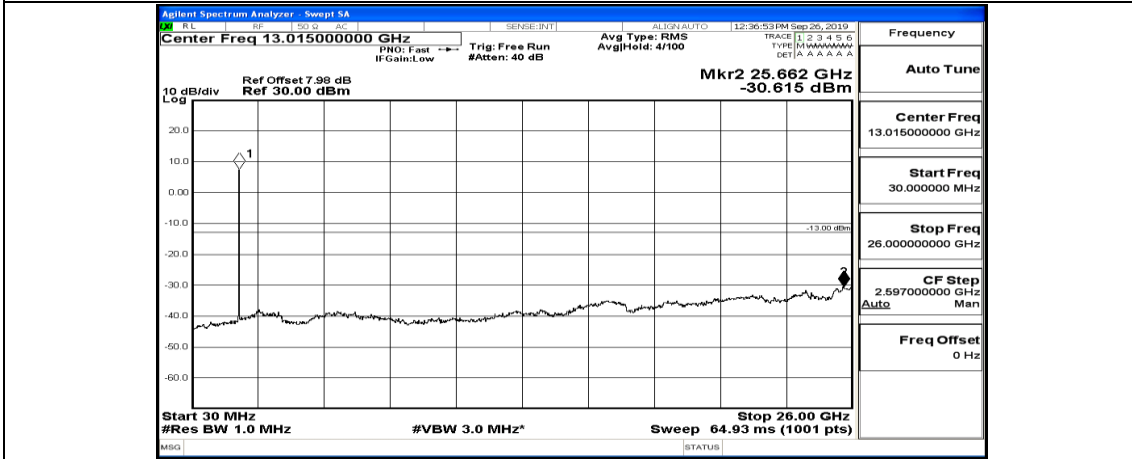

(Channel Bandwidth:15 MHz)\_MCH\_QPSK\_1RB#0

(Channel Bandwidth:15 MHz)\_MCH\_QPSK\_1RB#37

(Channel Bandwidth:15 MHz)\_MCH\_QPSK\_1RB#74

(Channel Bandwidth:15 MHz)\_HCH\_QPSK\_1RB#0

(Channel Bandwidth:15 MHz)\_HCH\_QPSK\_1RB#37

(Channel Bandwidth:15 MHz)\_HCH\_QPSK\_1RB#74

(Channel Bandwidth:15 MHz)\_LCH\_16QAM\_1RB#0

(Channel Bandwidth:15 MHz)\_LCH\_16QAM\_1RB#37

(Channel Bandwidth:15 MHz)\_LCH\_16QAM\_1RB#74

(Channel Bandwidth:15 MHz)\_MCH\_16QAM\_1RB#0