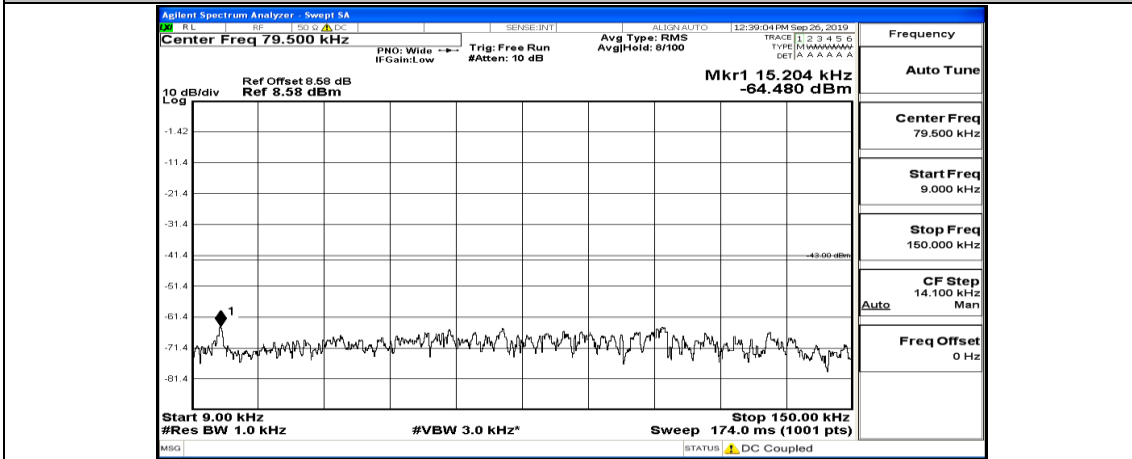

Channel Bandwidth: 20 MHz

(Channel Bandwidth:20 MHz)\_LCH\_QPSK\_1RB#99

(Channel Bandwidth:20 MHz)\_MCH\_QPSK\_1RB#0

(Channel Bandwidth:20 MHz)\_MCH\_QPSK\_1RB#49

(Channel Bandwidth:20 MHz)\_MCH\_QPSK\_1RB#99