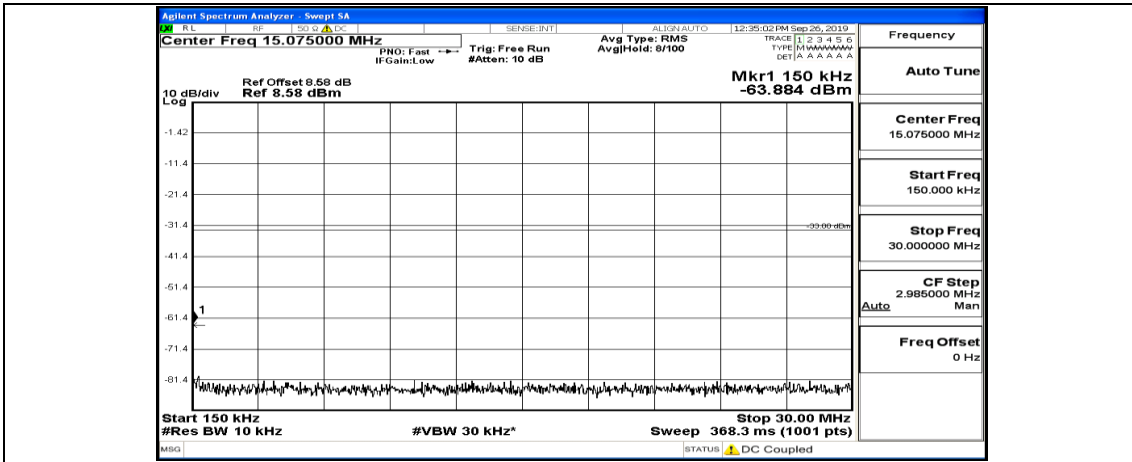

(Channel Bandwidth:15 MHz)\_MCH\_QPSK\_1RB#0

(Channel Bandwidth:15 MHz)\_MCH\_QPSK\_1RB#37

(Channel Bandwidth:15 MHz)\_MCH\_QPSK\_1RB#74

(Channel Bandwidth:15 MHz)\_HCH\_QPSK\_1RB#0

(Channel Bandwidth:15 MHz)\_HCH\_QPSK\_1RB#37

(Channel Bandwidth:15 MHz)\_HCH\_QPSK\_1RB#74

(Channel Bandwidth:15 MHz)\_LCH\_16QAM\_1RB#0

(Channel Bandwidth:15 MHz)\_LCH\_16QAM\_1RB#37

(Channel Bandwidth:15 MHz)\_LCH\_16QAM\_1RB#74

(Channel Bandwidth:15 MHz)\_MCH\_16QAM\_1RB#0