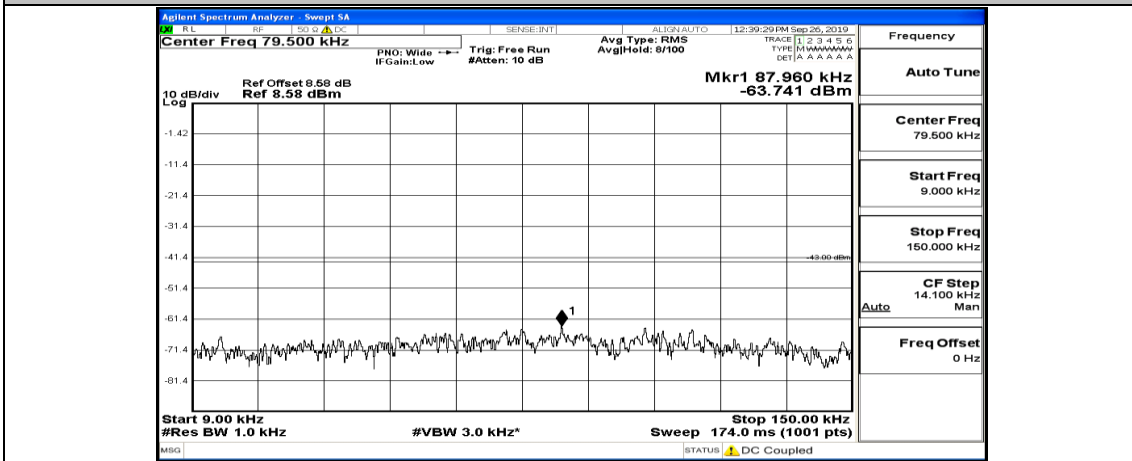

Channel Bandwidth: 20 MHz

(Channel Bandwidth:20 MHz)\_LCH\_QPSK\_1RB#99

(Channel Bandwidth:20 MHz)\_MCH\_QPSK\_1RB#0

(Channel Bandwidth:20 MHz)\_MCH\_QPSK\_1RB#49

(Channel Bandwidth:20 MHz)\_MCH\_QPSK\_1RB#99