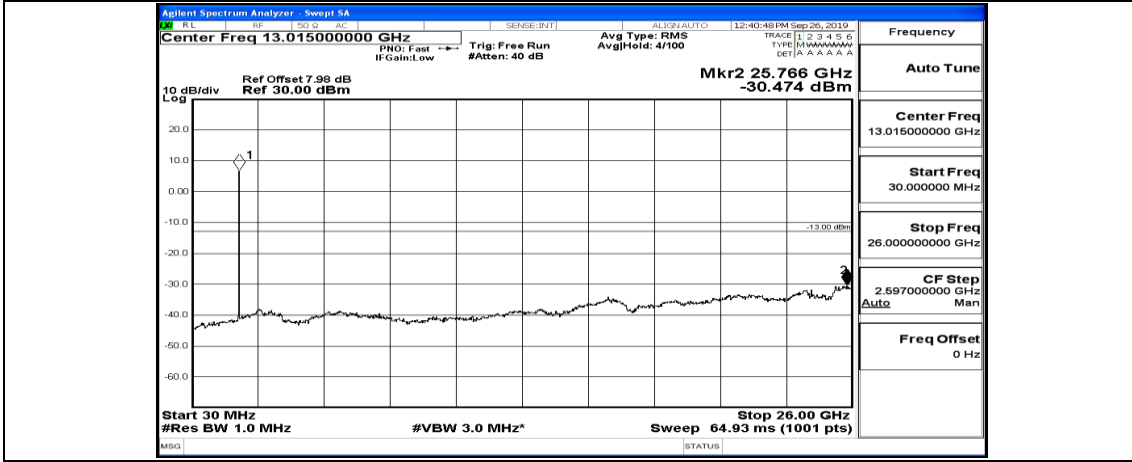

(Channel Bandwidth:20 MHz)_HCH_QPSK_1RB#99