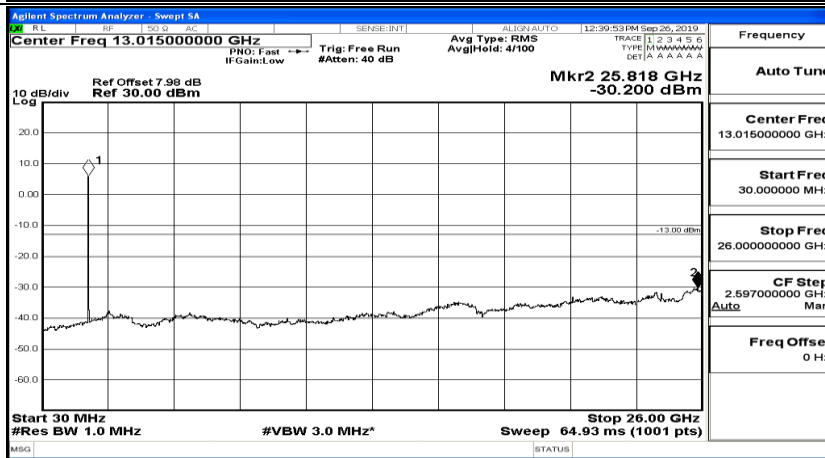

(Channel Bandwidth:20 MHz)\_LCH\_16QAM\_1RB#49

(Channel Bandwidth:20 MHz)\_LCH\_16QAM\_1RB#99

(Channel Bandwidth:20 MHz)\_MCH\_16QAM\_1RB#0

(Channel Bandwidth:20 MHz)\_MCH\_16QAM\_1RB#49

(Channel Bandwidth:20 MHz)\_MCH\_16QAM\_1RB#99