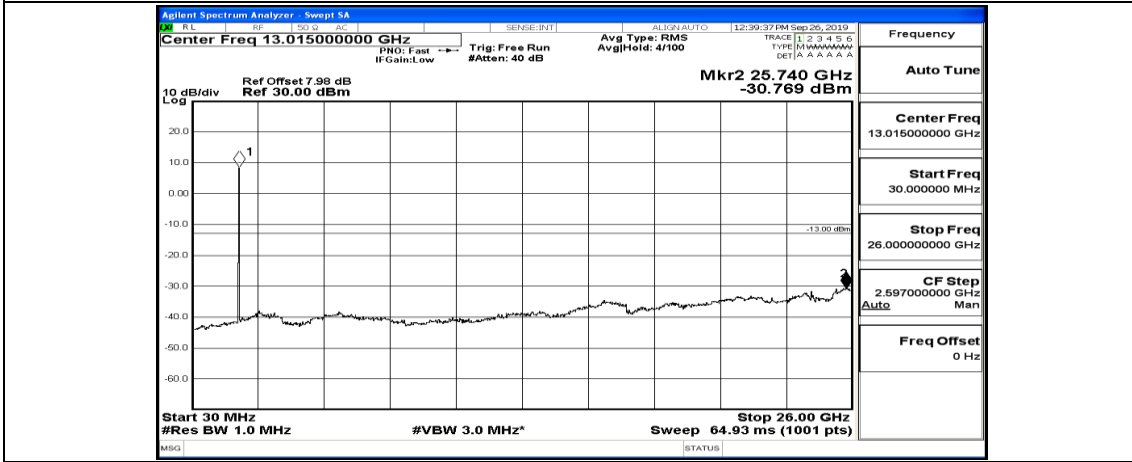

Channel Bandwidth: 20 MHz

(Channel Bandwidth:20 MHz)\_LCH\_QPSK\_1RB#99

(Channel Bandwidth:20 MHz)\_MCH\_QPSK\_1RB#0

(Channel Bandwidth:20 MHz)\_MCH\_QPSK\_1RB#49

(Channel Bandwidth:20 MHz)\_MCH\_QPSK\_1RB#99