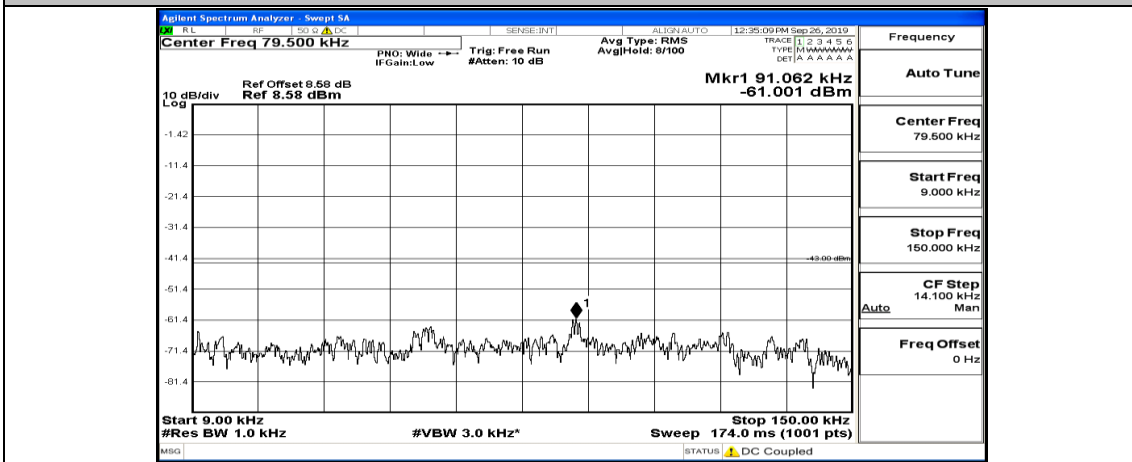

(Channel Bandwidth:15 MHz)\_MCH\_QPSK\_1RB#0

(Channel Bandwidth:15 MHz)\_MCH\_QPSK\_1RB#37

(Channel Bandwidth:15 MHz)\_MCH\_QPSK\_1RB#74

(Channel Bandwidth:15 MHz)\_HCH\_QPSK\_1RB#0

(Channel Bandwidth:15 MHz)\_HCH\_QPSK\_1RB#37

(Channel Bandwidth:15 MHz)\_HCH\_QPSK\_1RB#74

(Channel Bandwidth:15 MHz)\_LCH\_16QAM\_1RB#0

(Channel Bandwidth:15 MHz)\_LCH\_16QAM\_1RB#37

(Channel Bandwidth:15 MHz)\_LCH\_16QAM\_1RB#74

(Channel Bandwidth:15 MHz)\_MCH\_16QAM\_1RB#0