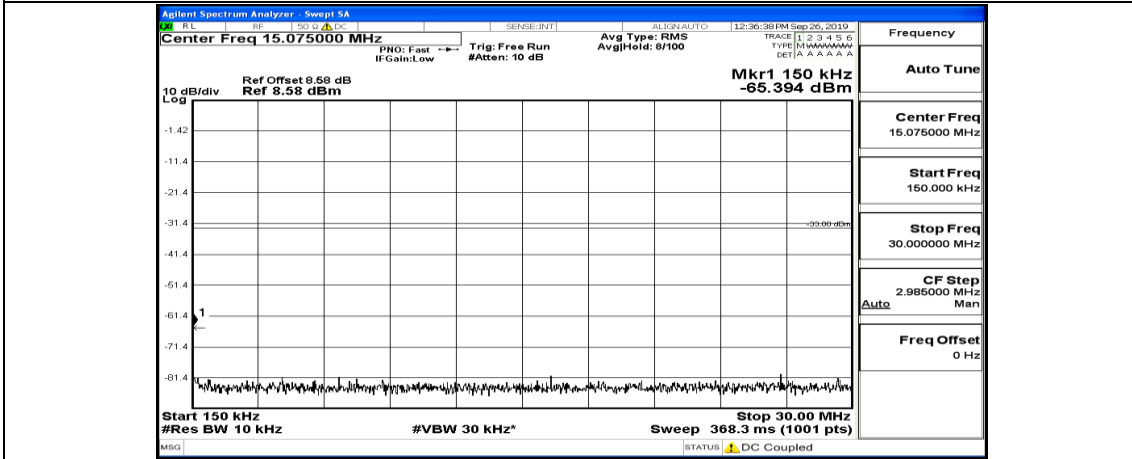

(Channel Bandwidth:15 MHz)\_MCH\_QPSK\_1RB#0

(Channel Bandwidth:15 MHz)\_MCH\_QPSK\_1RB#37

(Channel Bandwidth:15 MHz)\_MCH\_QPSK\_1RB#74

(Channel Bandwidth:15 MHz)\_HCH\_QPSK\_1RB#0

(Channel Bandwidth:15 MHz)\_HCH\_QPSK\_1RB#37

(Channel Bandwidth:15 MHz)\_HCH\_QPSK\_1RB#74

(Channel Bandwidth:15 MHz)\_LCH\_16QAM\_1RB#0

(Channel Bandwidth:15 MHz)\_LCH\_16QAM\_1RB#37

(Channel Bandwidth:15 MHz)\_LCH\_16QAM\_1RB#74

(Channel Bandwidth:15 MHz)\_MCH\_16QAM\_1RB#0