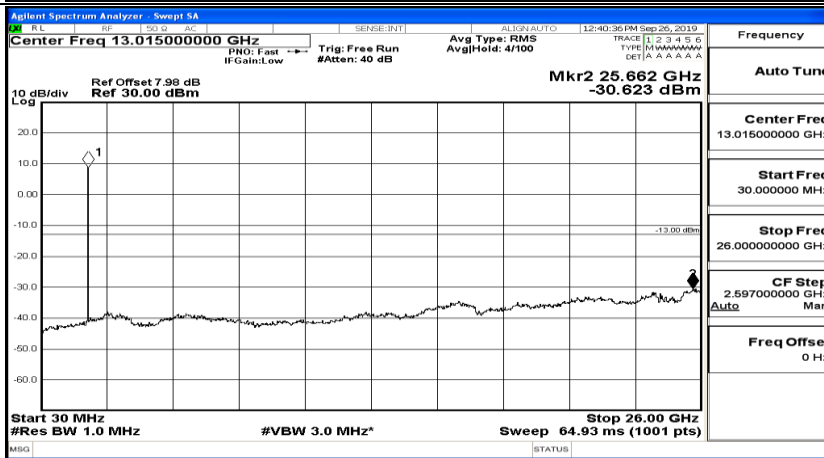

(Channel Bandwidth:20 MHz)_HCH_QPSK_1RB#0

(Channel Bandwidth:20 MHz)_HCH_QPSK_1RB#49