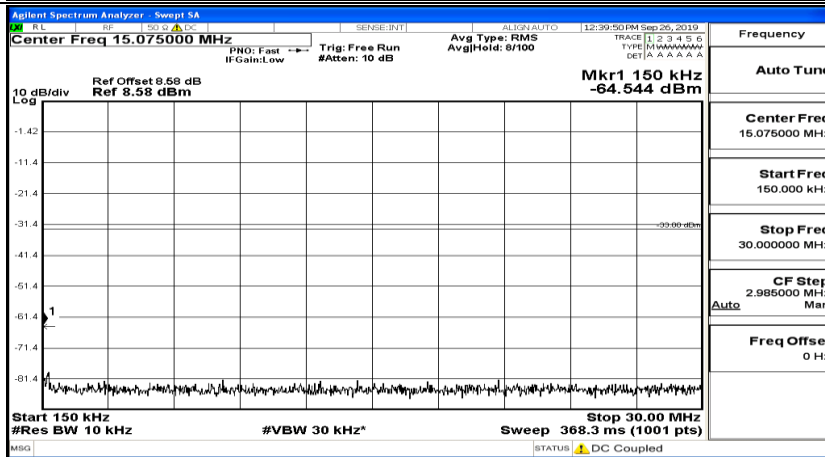

(Channel Bandwidth:20 MHz)\_LCH\_16QAM\_1RB#49

(Channel Bandwidth:20 MHz)\_LCH\_16QAM\_1RB#99

(Channel Bandwidth:20 MHz)\_MCH\_16QAM\_1RB#0

(Channel Bandwidth:20 MHz)\_MCH\_16QAM\_1RB#49

(Channel Bandwidth:20 MHz)\_MCH\_16QAM\_1RB#99