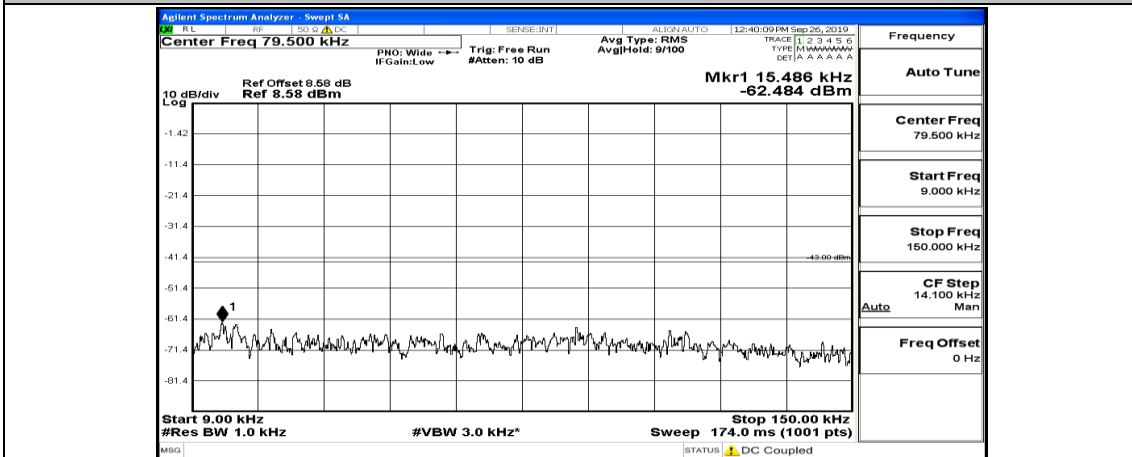

(Channel Bandwidth:20 MHz)\_LCH\_16QAM\_1RB#49

(Channel Bandwidth:20 MHz)\_LCH\_16QAM\_1RB#99

(Channel Bandwidth:20 MHz)\_MCH\_16QAM\_1RB#0

(Channel Bandwidth:20 MHz)\_MCH\_16QAM\_1RB#49

(Channel Bandwidth:20 MHz)\_MCH\_16QAM\_1RB#99