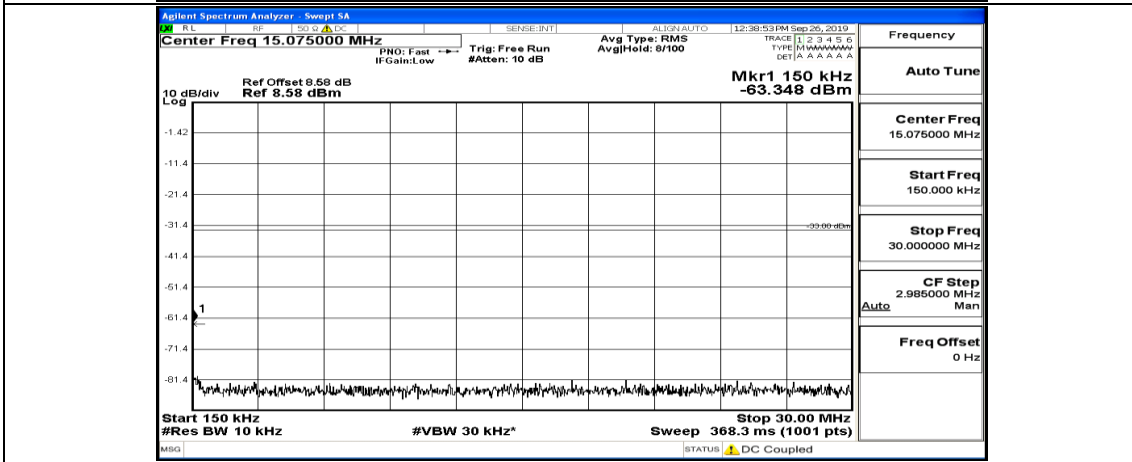

(Channel Bandwidth:20 MHz)_LCH_16QAM_1RB#99