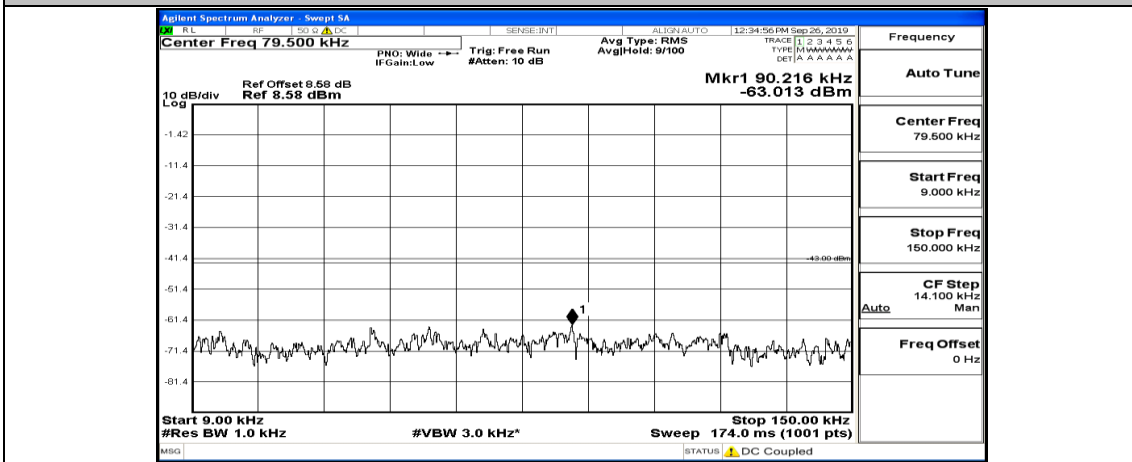

(Channel Bandwidth:15 MHz)\_MCH\_QPSK\_1RB#0

(Channel Bandwidth:15 MHz)\_MCH\_QPSK\_1RB#37

(Channel Bandwidth:15 MHz)\_MCH\_QPSK\_1RB#74

(Channel Bandwidth:15 MHz)\_HCH\_QPSK\_1RB#0

(Channel Bandwidth:15 MHz)\_HCH\_QPSK\_1RB#37

(Channel Bandwidth:15 MHz)\_HCH\_QPSK\_1RB#74

(Channel Bandwidth:15 MHz)\_LCH\_16QAM\_1RB#0

(Channel Bandwidth:15 MHz)\_LCH\_16QAM\_1RB#37

(Channel Bandwidth:15 MHz)\_LCH\_16QAM\_1RB#74

(Channel Bandwidth:15 MHz)\_MCH\_16QAM\_1RB#0