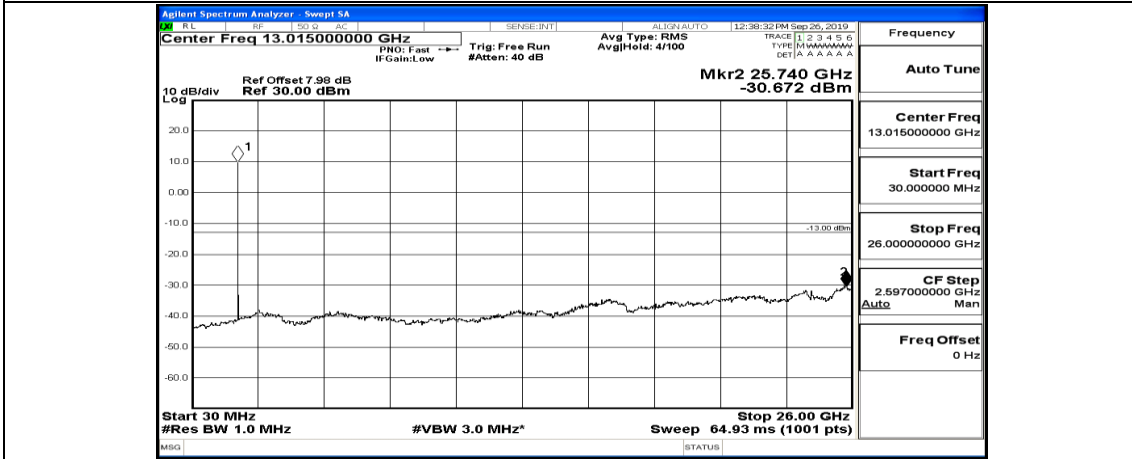

(Channel Bandwidth:20 MHz)\_HCH\_QPSK\_1RB#0

(Channel Bandwidth:20 MHz)\_HCH\_QPSK\_1RB#49

(Channel Bandwidth:20 MHz)\_HCH\_QPSK\_1RB#99

(Channel Bandwidth:20 MHz)\_HCH\_QPSK\_50RB#0

(Channel Bandwidth:20 MHz)\_LCH\_16QAM\_1RB#0