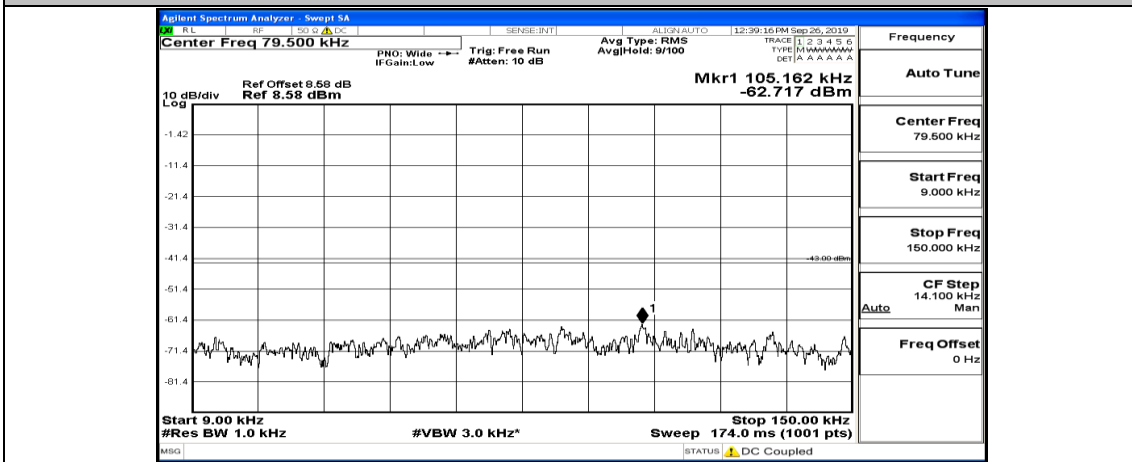

Channel Bandwidth: 20 MHz

(Channel Bandwidth:20 MHz)\_LCH\_QPSK\_1RB#99

(Channel Bandwidth:20 MHz)\_MCH\_QPSK\_1RB#0

(Channel Bandwidth:20 MHz)\_MCH\_QPSK\_1RB#49

(Channel Bandwidth:20 MHz)\_MCH\_QPSK\_1RB#99