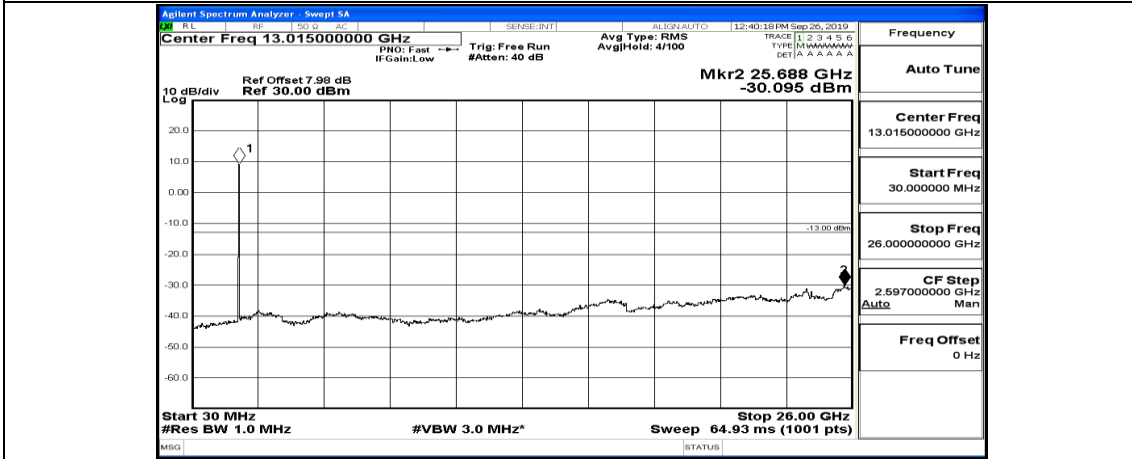

(Channel Bandwidth:20 MHz)\_LCH\_16QAM\_1RB#49

(Channel Bandwidth:20 MHz)\_LCH\_16QAM\_1RB#99

(Channel Bandwidth:20 MHz)\_MCH\_16QAM\_1RB#0

(Channel Bandwidth:20 MHz)\_MCH\_16QAM\_1RB#49

(Channel Bandwidth:20 MHz)\_MCH\_16QAM\_1RB#99