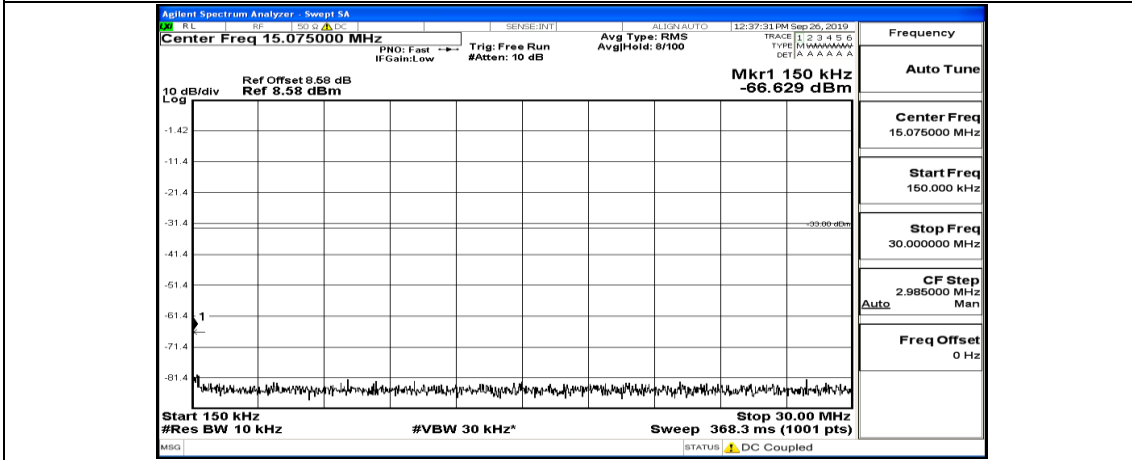

(Channel Bandwidth:15 MHz)\_MCH\_16QAM\_1RB#37

(Channel Bandwidth:15 MHz)\_MCH\_16QAM\_1RB#74

(Channel Bandwidth:15 MHz)\_HCH\_16QAM\_1RB#0

(Channel Bandwidth:15 MHz)\_HCH\_16QAM\_1RB#37

(Channel Bandwidth:15 MHz)\_HCH\_16QAM\_1RB#74

Channel Bandwidth: 20 MHz

(Channel Bandwidth:20 MHz)\_LCH\_QPSK\_1RB#99

(Channel Bandwidth:20 MHz)\_MCH\_QPSK\_1RB#0

(Channel Bandwidth:20 MHz)\_MCH\_QPSK\_1RB#49

(Channel Bandwidth:20 MHz)\_MCH\_QPSK\_1RB#99