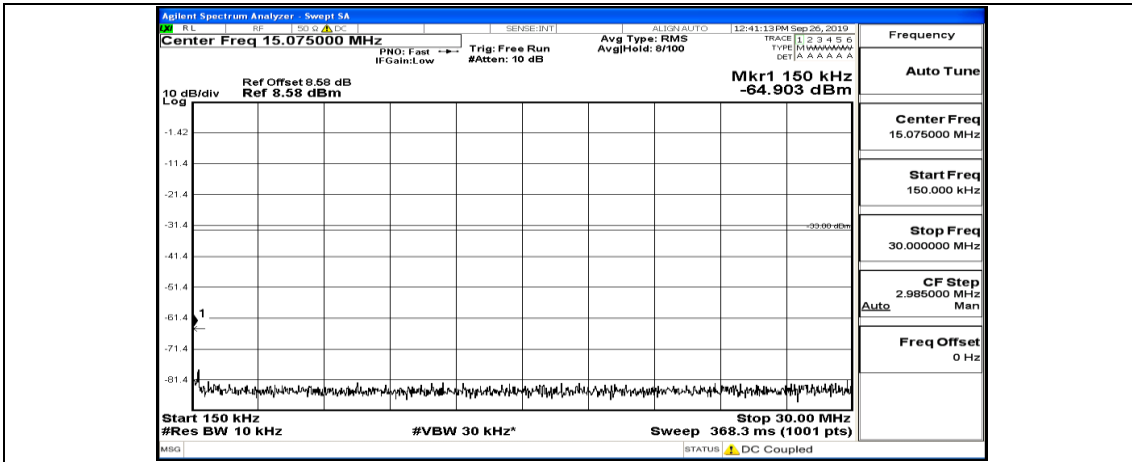

(Channel Bandwidth:20 MHz)_HCH_16QAM_1RB#49