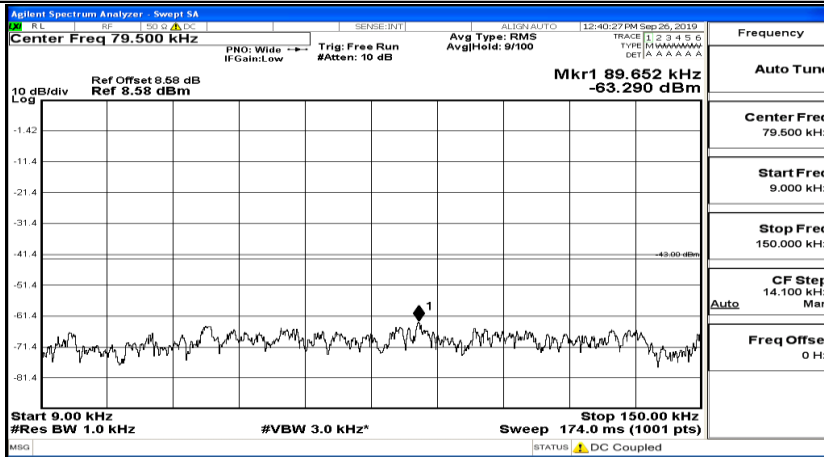

(Channel Bandwidth:20 MHz)_HCH_QPSK_1RB#0

(Channel Bandwidth:20 MHz)_HCH_QPSK_1RB#49