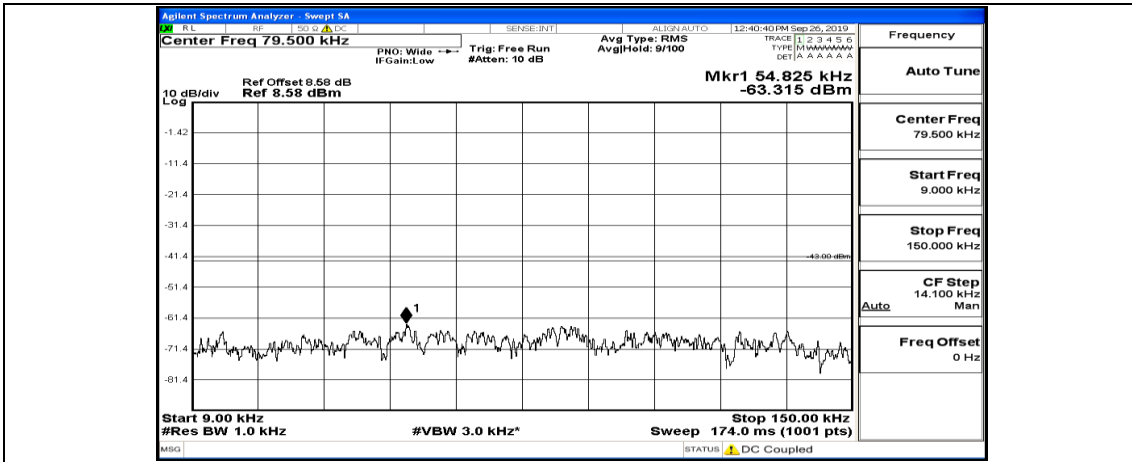

(Channel Bandwidth:20 MHz)_HCH_QPSK_1RB#99