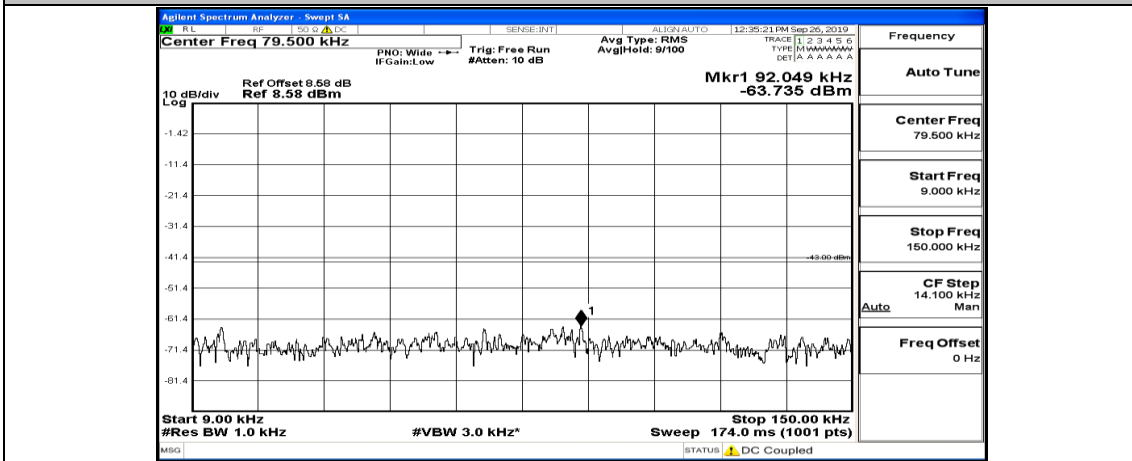

(Channel Bandwidth:15 MHz)\_MCH\_QPSK\_1RB#0

(Channel Bandwidth:15 MHz)\_MCH\_QPSK\_1RB#37

(Channel Bandwidth:15 MHz)\_MCH\_QPSK\_1RB#74

(Channel Bandwidth:15 MHz)\_HCH\_QPSK\_1RB#0

(Channel Bandwidth:15 MHz)\_HCH\_QPSK\_1RB#37