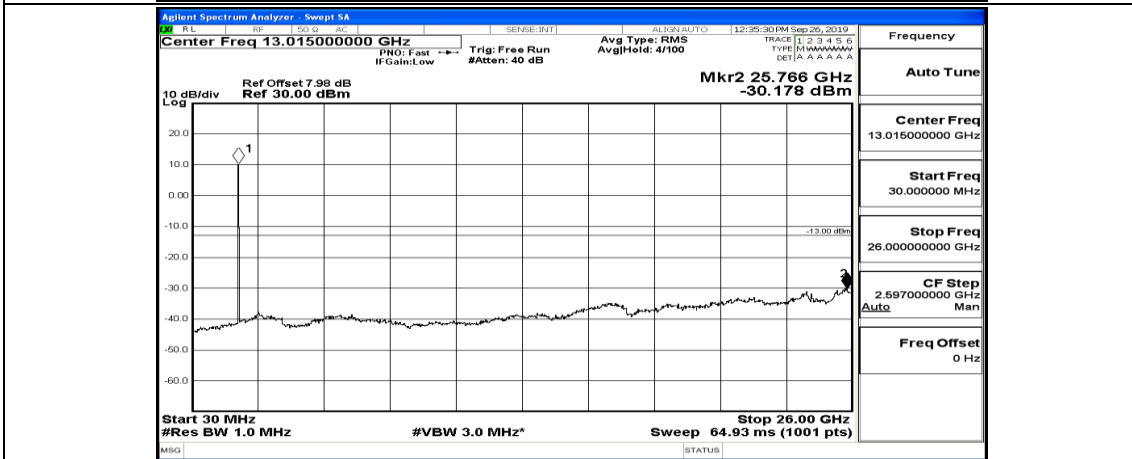

(Channel Bandwidth:15 MHz)\_MCH\_QPSK\_1RB#0

(Channel Bandwidth:15 MHz)\_MCH\_QPSK\_1RB#37

(Channel Bandwidth:15 MHz)\_MCH\_QPSK\_1RB#74

(Channel Bandwidth:15 MHz)\_HCH\_QPSK\_1RB#0

(Channel Bandwidth:15 MHz)\_HCH\_QPSK\_1RB#37

(Channel Bandwidth:15 MHz)\_HCH\_QPSK\_1RB#74

(Channel Bandwidth:15 MHz)\_LCH\_16QAM\_1RB#0

(Channel Bandwidth:15 MHz)\_LCH\_16QAM\_1RB#37

(Channel Bandwidth:15 MHz)\_LCH\_16QAM\_1RB#74

(Channel Bandwidth:15 MHz)\_MCH\_16QAM\_1RB#0