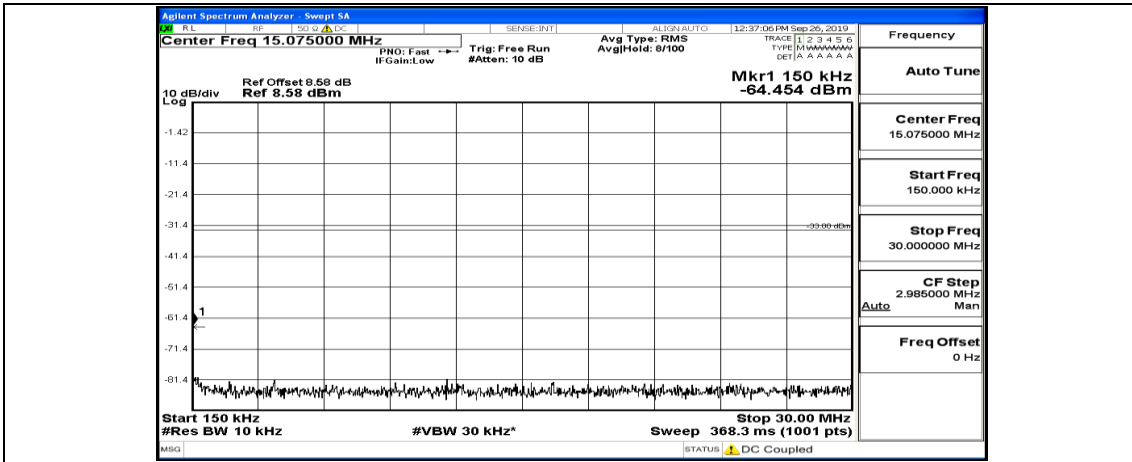

(Channel Bandwidth:15 MHz)\_MCH\_16QAM\_1RB#37

(Channel Bandwidth:15 MHz)\_MCH\_16QAM\_1RB#74

(Channel Bandwidth:15 MHz)\_HCH\_16QAM\_1RB#0

(Channel Bandwidth:15 MHz)\_HCH\_16QAM\_1RB#37

(Channel Bandwidth:15 MHz)\_HCH\_16QAM\_1RB#74

Channel Bandwidth: 20 MHz

(Channel Bandwidth:20 MHz)\_LCH\_QPSK\_1RB#99

(Channel Bandwidth:20 MHz)\_MCH\_QPSK\_1RB#0

(Channel Bandwidth:20 MHz)\_MCH\_QPSK\_1RB#49

(Channel Bandwidth:20 MHz)\_MCH\_QPSK\_1RB#99