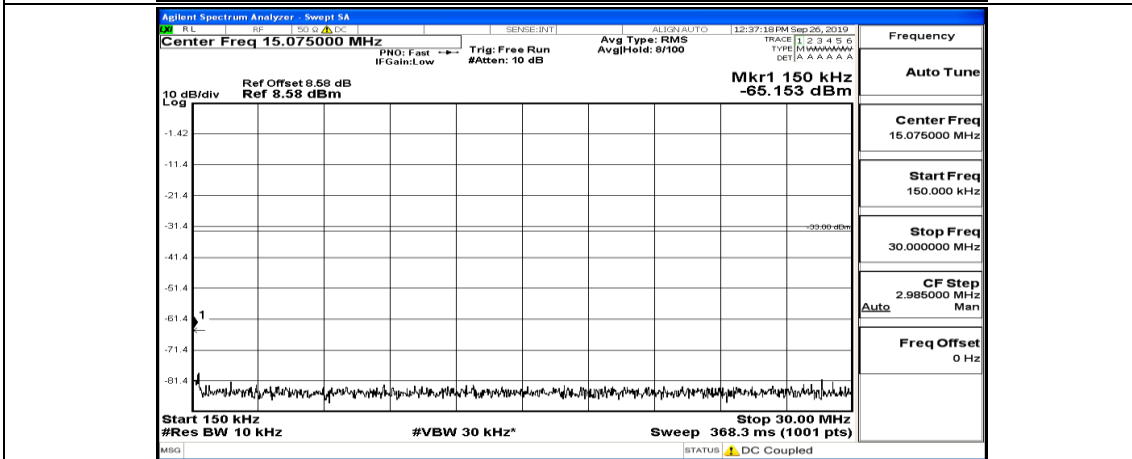

(Channel Bandwidth:15 MHz)\_MCH\_16QAM\_1RB#37

(Channel Bandwidth:15 MHz)\_MCH\_16QAM\_1RB#74

(Channel Bandwidth:15 MHz)\_HCH\_16QAM\_1RB#0

(Channel Bandwidth:15 MHz)\_HCH\_16QAM\_1RB#37

(Channel Bandwidth:15 MHz)\_HCH\_16QAM\_1RB#74

Channel Bandwidth: 20 MHz

(Channel Bandwidth:20 MHz)\_LCH\_QPSK\_1RB#99

(Channel Bandwidth:20 MHz)\_MCH\_QPSK\_1RB#0

(Channel Bandwidth:20 MHz)\_MCH\_QPSK\_1RB#49

(Channel Bandwidth:20 MHz)\_MCH\_QPSK\_1RB#99