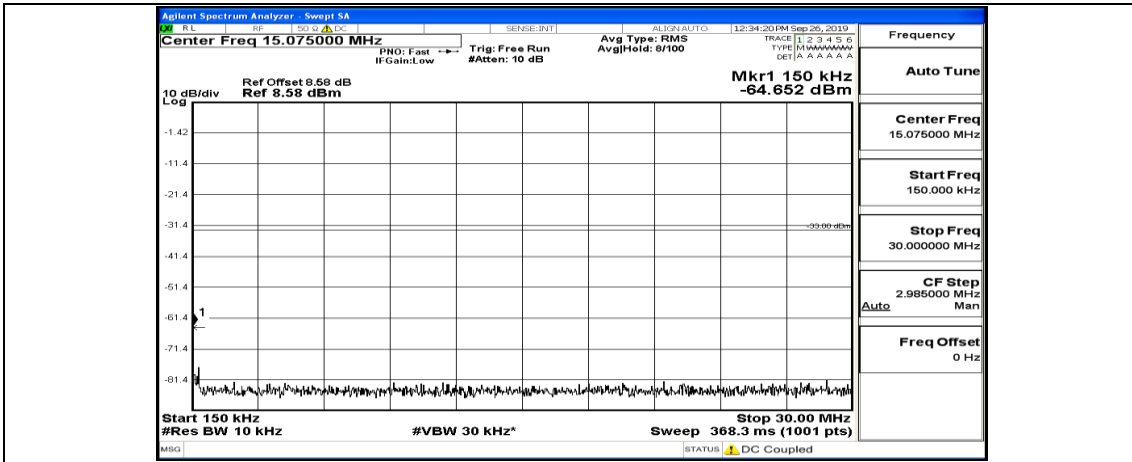

(Channel Bandwidth:15 MHz)\_MCH\_QPSK\_1RB#0

(Channel Bandwidth:15 MHz)\_MCH\_QPSK\_1RB#37

(Channel Bandwidth:15 MHz)\_MCH\_QPSK\_1RB#74

(Channel Bandwidth:15 MHz)\_HCH\_QPSK\_1RB#0

(Channel Bandwidth:15 MHz)\_HCH\_QPSK\_1RB#37

(Channel Bandwidth:15 MHz)\_HCH\_QPSK\_1RB#74

(Channel Bandwidth:15 MHz)\_LCH\_16QAM\_1RB#0

(Channel Bandwidth:15 MHz)\_LCH\_16QAM\_1RB#37

(Channel Bandwidth:15 MHz)\_LCH\_16QAM\_1RB#74

(Channel Bandwidth:15 MHz)\_MCH\_16QAM\_1RB#0