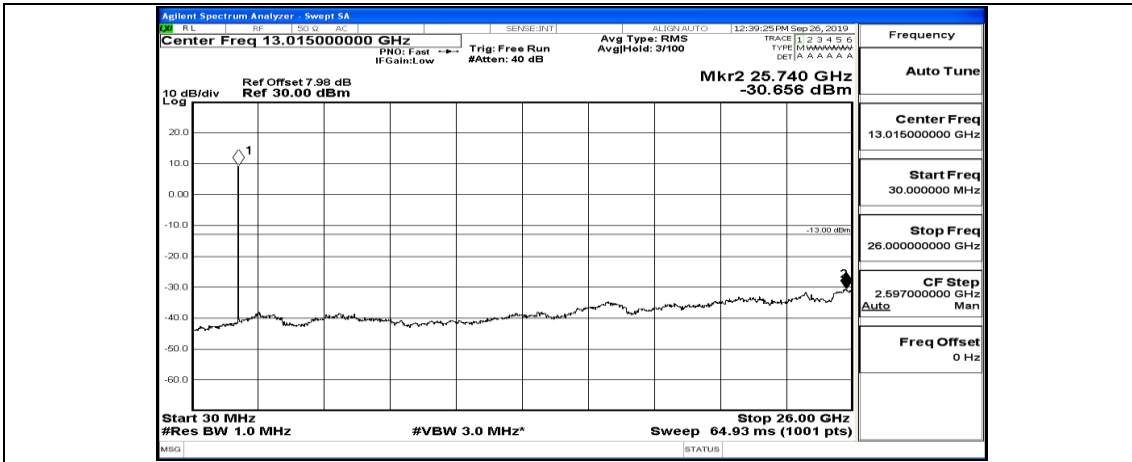

Channel Bandwidth: 20 MHz

(Channel Bandwidth:20 MHz)\_LCH\_QPSK\_1RB#99

(Channel Bandwidth:20 MHz)\_MCH\_QPSK\_1RB#0

(Channel Bandwidth:20 MHz)\_MCH\_QPSK\_1RB#49

(Channel Bandwidth:20 MHz)\_MCH\_QPSK\_1RB#99