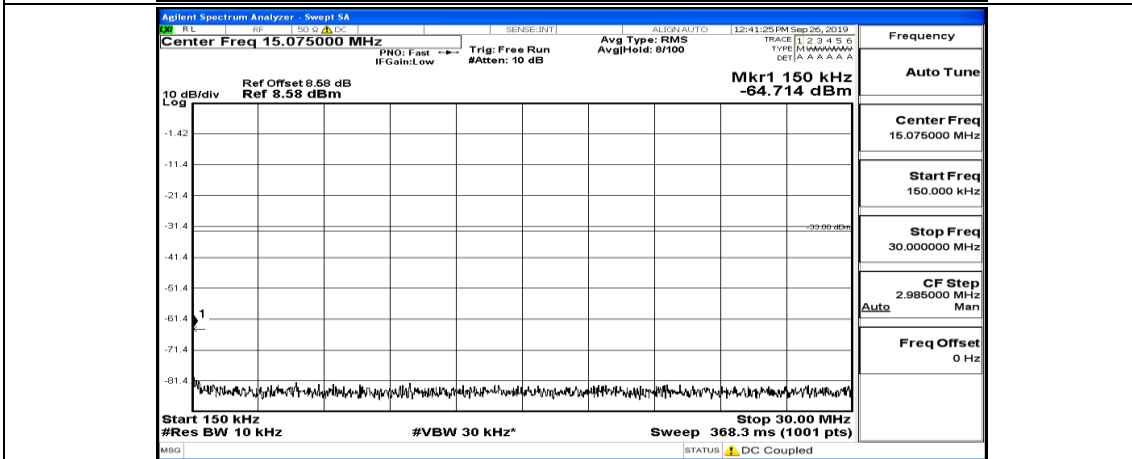

(Channel Bandwidth:20 MHz)_HCH_16QAM_1RB#49