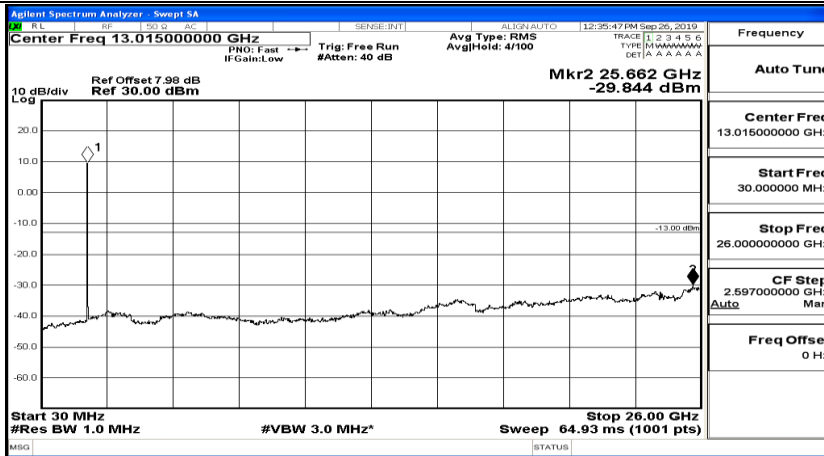

(Channel Bandwidth:15 MHz)\_HCH\_QPSK\_1RB#74

(Channel Bandwidth:15 MHz)\_LCH\_16QAM\_1RB#0

(Channel Bandwidth:15 MHz)\_LCH\_16QAM\_1RB#37

(Channel Bandwidth:15 MHz)\_LCH\_16QAM\_1RB#74

(Channel Bandwidth:15 MHz)\_MCH\_16QAM\_1RB#0