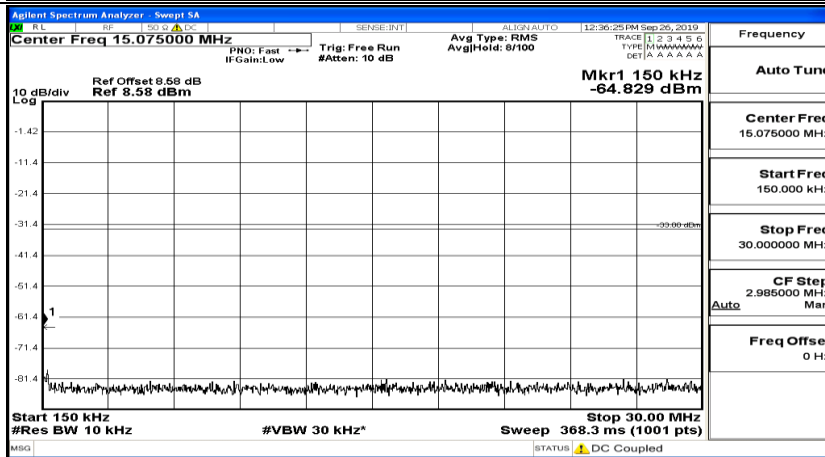

(Channel Bandwidth:15 MHz)\_MCH\_QPSK\_1RB#0

(Channel Bandwidth:15 MHz)\_MCH\_QPSK\_1RB#37

(Channel Bandwidth:15 MHz)\_MCH\_QPSK\_1RB#74

(Channel Bandwidth:15 MHz)\_HCH\_QPSK\_1RB#0

(Channel Bandwidth:15 MHz)\_HCH\_QPSK\_1RB#37