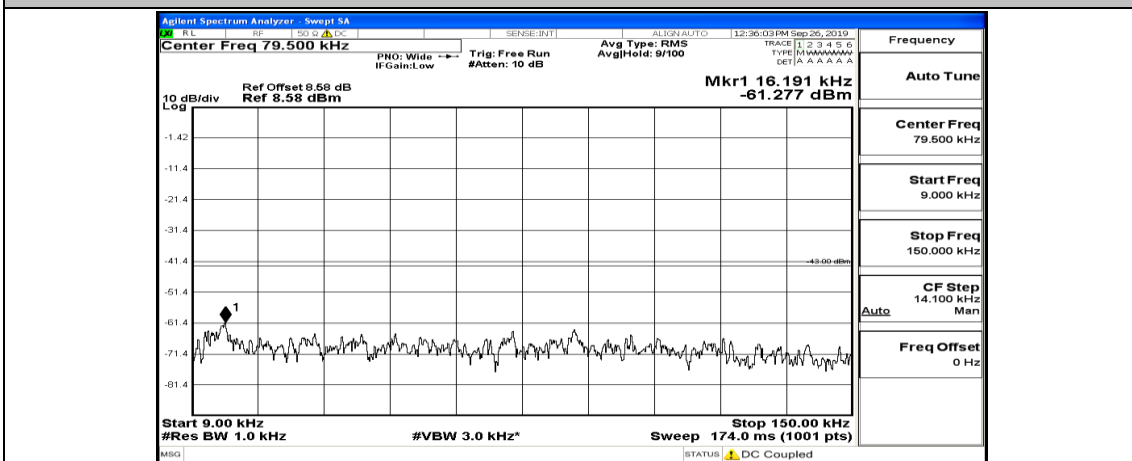

(Channel Bandwidth:15 MHz)\_HCH\_QPSK\_1RB#74

(Channel Bandwidth:15 MHz)\_LCH\_16QAM\_1RB#0

(Channel Bandwidth:15 MHz)\_LCH\_16QAM\_1RB#37

(Channel Bandwidth:15 MHz)\_LCH\_16QAM\_1RB#74

(Channel Bandwidth:15 MHz)\_MCH\_16QAM\_1RB#0

(Channel Bandwidth:15 MHz)\_MCH\_16QAM\_1RB#37

(Channel Bandwidth:15 MHz)\_MCH\_16QAM\_1RB#74

(Channel Bandwidth:15 MHz)\_HCH\_16QAM\_1RB#0

(Channel Bandwidth:15 MHz)\_HCH\_16QAM\_1RB#37

(Channel Bandwidth:15 MHz)\_HCH\_16QAM\_1RB#74