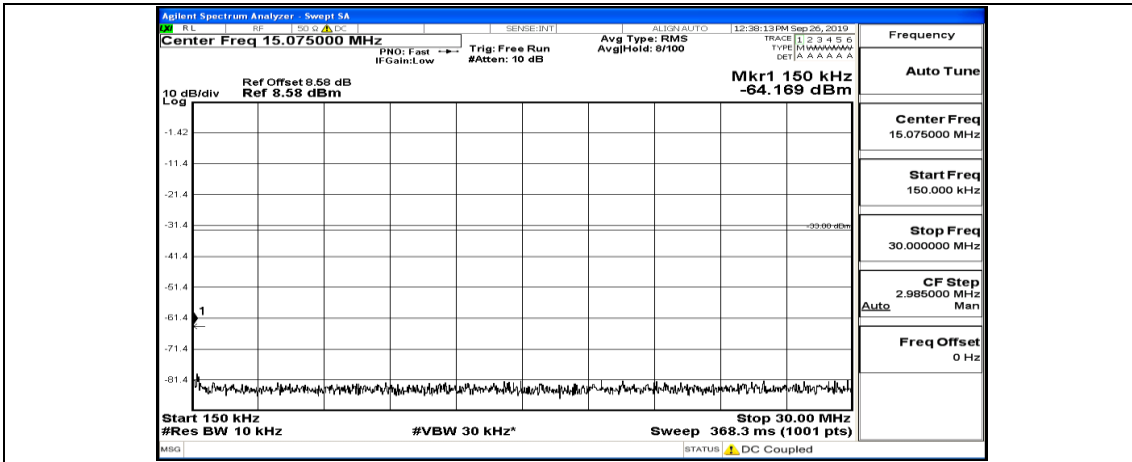

(Channel Bandwidth:15 MHz)\_MCH\_16QAM\_1RB#37

(Channel Bandwidth:15 MHz)\_MCH\_16QAM\_1RB#74

(Channel Bandwidth:15 MHz)\_HCH\_16QAM\_1RB#0

(Channel Bandwidth:15 MHz)\_HCH\_16QAM\_1RB#37

(Channel Bandwidth:15 MHz)\_HCH\_16QAM\_1RB#74

Channel Bandwidth: 20 MHz

(Channel Bandwidth:20 MHz)\_LCH\_QPSK\_1RB#99

(Channel Bandwidth:20 MHz)\_MCH\_QPSK\_1RB#0

(Channel Bandwidth:20 MHz)\_MCH\_QPSK\_1RB#49

(Channel Bandwidth:20 MHz)\_MCH\_QPSK\_1RB#99