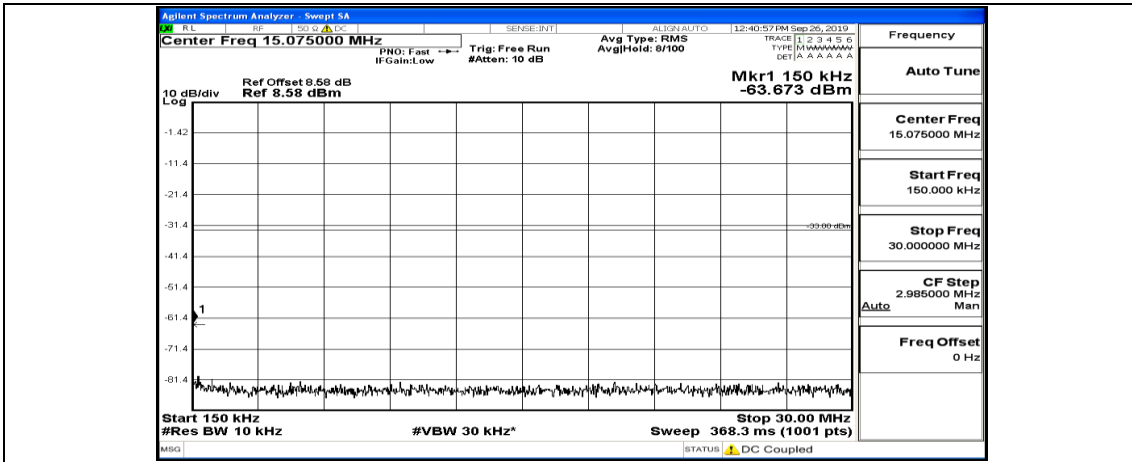

(Channel Bandwidth:20 MHz)\_HCH\_QPSK\_1RB#0

(Channel Bandwidth:20 MHz)\_HCH\_QPSK\_1RB#49

(Channel Bandwidth:20 MHz)\_HCH\_QPSK\_1RB#99

(Channel Bandwidth:20 MHz)\_HCH\_QPSK\_50RB#0

(Channel Bandwidth:20 MHz)\_LCH\_16QAM\_1RB#0