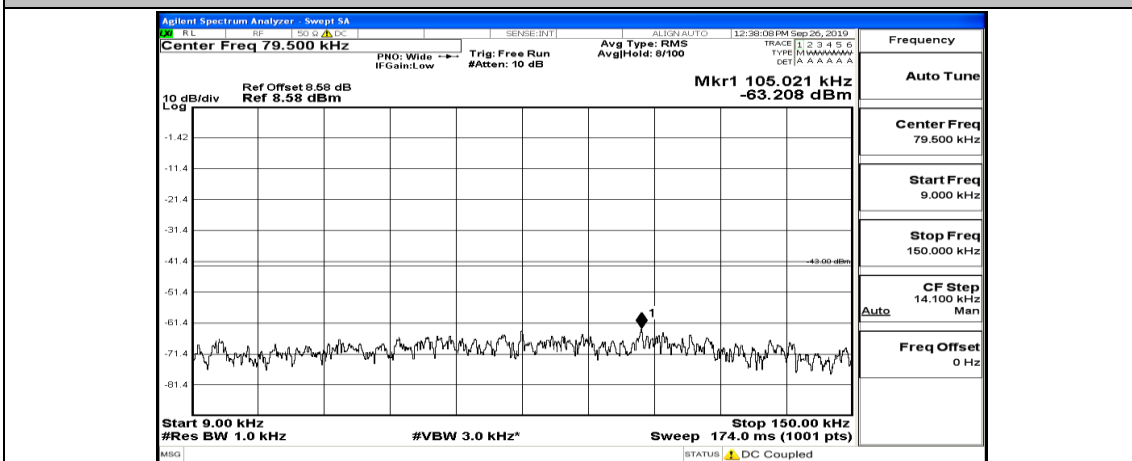

(Channel Bandwidth:15 MHz)\_MCH\_16QAM\_1RB#37

(Channel Bandwidth:15 MHz)\_MCH\_16QAM\_1RB#74

(Channel Bandwidth:15 MHz)\_HCH\_16QAM\_1RB#0

(Channel Bandwidth:15 MHz)\_HCH\_16QAM\_1RB#37

(Channel Bandwidth:15 MHz)\_HCH\_16QAM\_1RB#74

Channel Bandwidth: 20 MHz

(Channel Bandwidth:20 MHz)\_LCH\_QPSK\_1RB#99

(Channel Bandwidth:20 MHz)\_MCH\_QPSK\_1RB#0

(Channel Bandwidth:20 MHz)\_MCH\_QPSK\_1RB#49

(Channel Bandwidth:20 MHz)\_MCH\_QPSK\_1RB#99