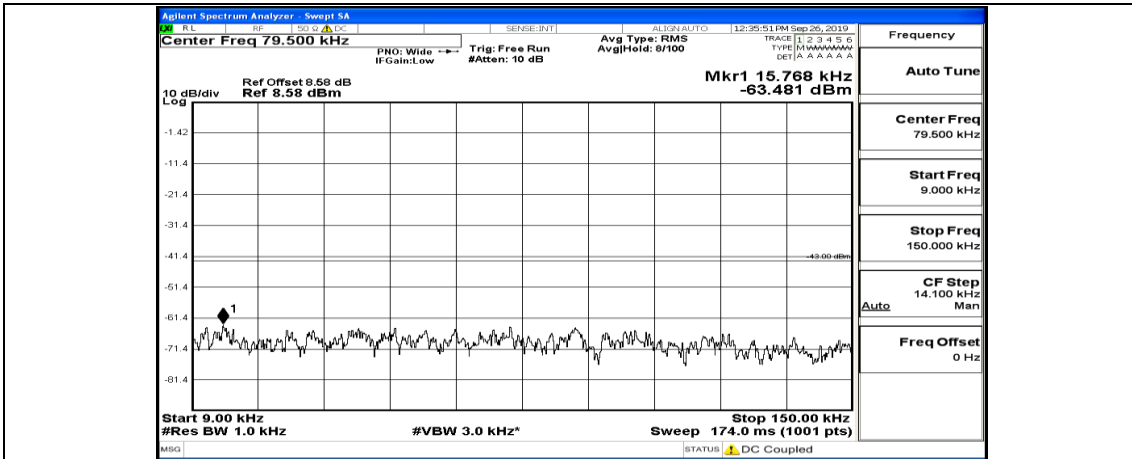

(Channel Bandwidth:15 MHz)\_HCH\_QPSK\_1RB#74

(Channel Bandwidth:15 MHz)\_LCH\_16QAM\_1RB#0

(Channel Bandwidth:15 MHz)\_LCH\_16QAM\_1RB#37

(Channel Bandwidth:15 MHz)\_LCH\_16QAM\_1RB#74

(Channel Bandwidth:15 MHz)\_MCH\_16QAM\_1RB#0

(Channel Bandwidth:15 MHz)\_MCH\_16QAM\_1RB#37

(Channel Bandwidth:15 MHz)\_MCH\_16QAM\_1RB#74

(Channel Bandwidth:15 MHz)\_HCH\_16QAM\_1RB#0

(Channel Bandwidth:15 MHz)\_HCH\_16QAM\_1RB#37

(Channel Bandwidth:15 MHz)\_HCH\_16QAM\_1RB#74