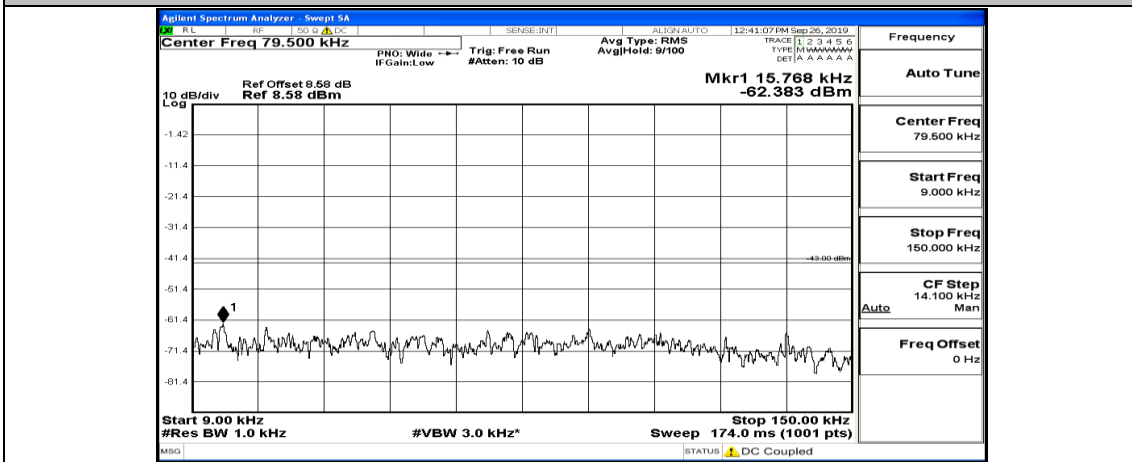

(Channel Bandwidth:20 MHz)_HCH_16QAM_1RB#0