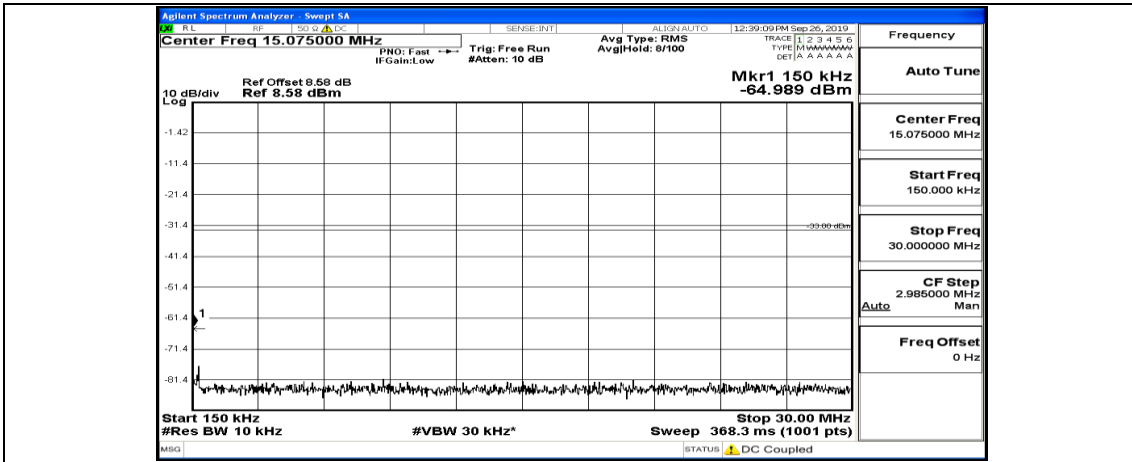

Channel Bandwidth: 20 MHz

(Channel Bandwidth:20 MHz)\_LCH\_QPSK\_1RB#99

(Channel Bandwidth:20 MHz)\_MCH\_QPSK\_1RB#0

(Channel Bandwidth:20 MHz)\_MCH\_QPSK\_1RB#49

(Channel Bandwidth:20 MHz)\_MCH\_QPSK\_1RB#99