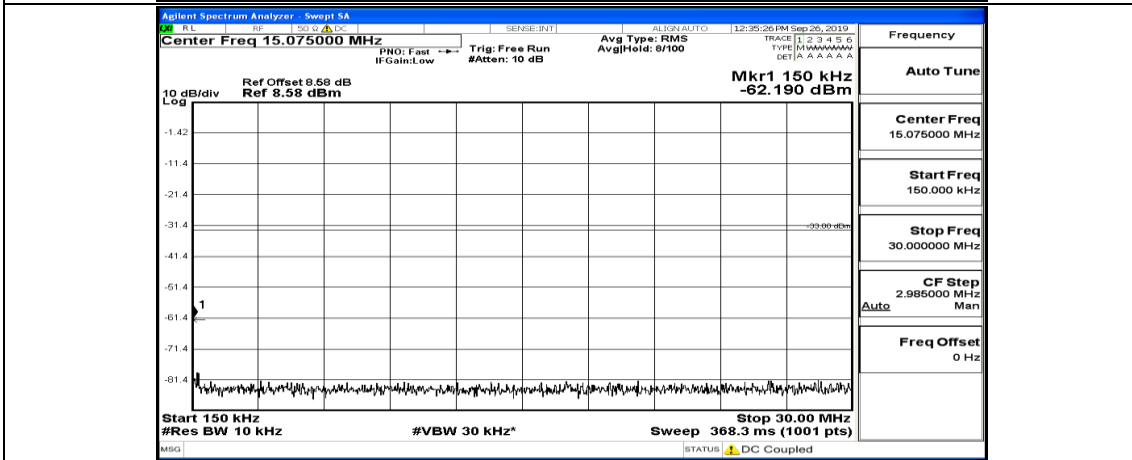

(Channel Bandwidth:15 MHz)\_MCH\_QPSK\_1RB#0

(Channel Bandwidth:15 MHz)\_MCH\_QPSK\_1RB#37

(Channel Bandwidth:15 MHz)\_MCH\_QPSK\_1RB#74

(Channel Bandwidth:15 MHz)\_HCH\_QPSK\_1RB#0

(Channel Bandwidth:15 MHz)\_HCH\_QPSK\_1RB#37

(Channel Bandwidth:15 MHz)\_HCH\_QPSK\_1RB#74

(Channel Bandwidth:15 MHz)\_LCH\_16QAM\_1RB#0

(Channel Bandwidth:15 MHz)\_LCH\_16QAM\_1RB#37

(Channel Bandwidth:15 MHz)\_LCH\_16QAM\_1RB#74

(Channel Bandwidth:15 MHz)\_MCH\_16QAM\_1RB#0