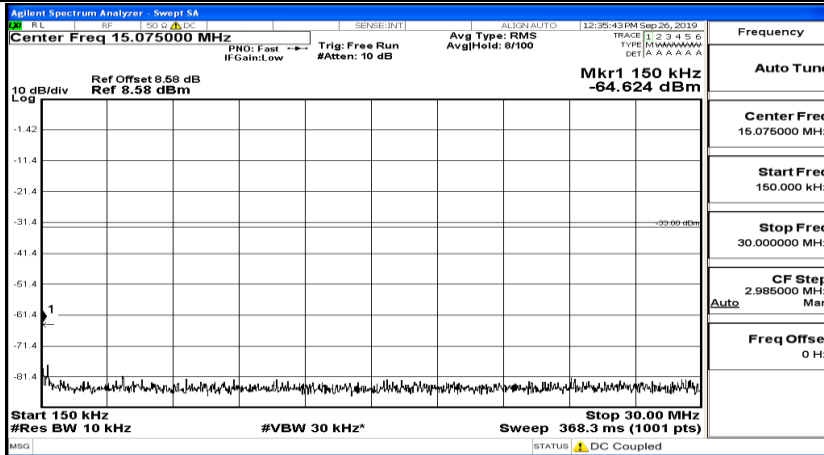

(Channel Bandwidth:15 MHz)\_HCH\_QPSK\_1RB#74

(Channel Bandwidth:15 MHz)\_LCH\_16QAM\_1RB#0

(Channel Bandwidth:15 MHz)\_LCH\_16QAM\_1RB#37

(Channel Bandwidth:15 MHz)\_LCH\_16QAM\_1RB#74

(Channel Bandwidth:15 MHz)\_MCH\_16QAM\_1RB#0