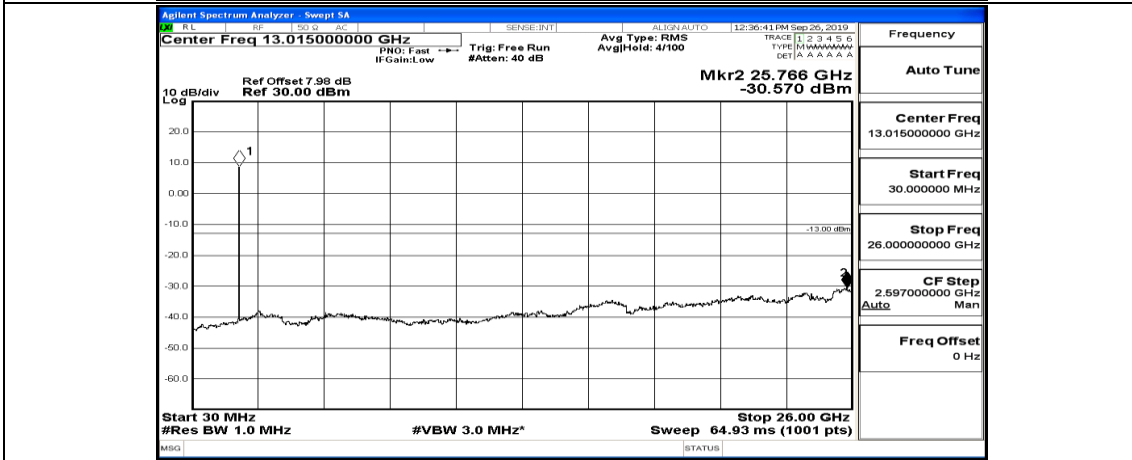

(Channel Bandwidth:15 MHz)\_MCH\_QPSK\_1RB#0

(Channel Bandwidth:15 MHz)\_MCH\_QPSK\_1RB#37

(Channel Bandwidth:15 MHz)\_MCH\_QPSK\_1RB#74

(Channel Bandwidth:15 MHz)\_HCH\_QPSK\_1RB#0

(Channel Bandwidth:15 MHz)\_HCH\_QPSK\_1RB#37

(Channel Bandwidth:15 MHz)\_HCH\_QPSK\_1RB#74

(Channel Bandwidth:15 MHz)\_LCH\_16QAM\_1RB#0

(Channel Bandwidth:15 MHz)\_LCH\_16QAM\_1RB#37

(Channel Bandwidth:15 MHz)\_LCH\_16QAM\_1RB#74

(Channel Bandwidth:15 MHz)\_MCH\_16QAM\_1RB#0