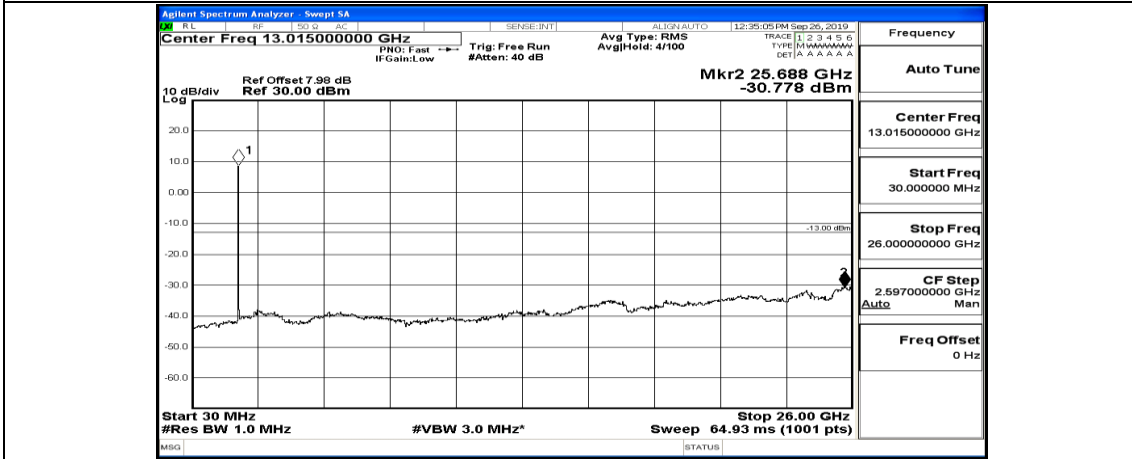

(Channel Bandwidth:15 MHz)\_MCH\_QPSK\_1RB#0

(Channel Bandwidth:15 MHz)\_MCH\_QPSK\_1RB#37

(Channel Bandwidth:15 MHz)\_MCH\_QPSK\_1RB#74

(Channel Bandwidth:15 MHz)\_HCH\_QPSK\_1RB#0

(Channel Bandwidth:15 MHz)\_HCH\_QPSK\_1RB#37

(Channel Bandwidth:15 MHz)\_HCH\_QPSK\_1RB#74

(Channel Bandwidth:15 MHz)\_LCH\_16QAM\_1RB#0

(Channel Bandwidth:15 MHz)\_LCH\_16QAM\_1RB#37

(Channel Bandwidth:15 MHz)\_LCH\_16QAM\_1RB#74

(Channel Bandwidth:15 MHz)\_MCH\_16QAM\_1RB#0