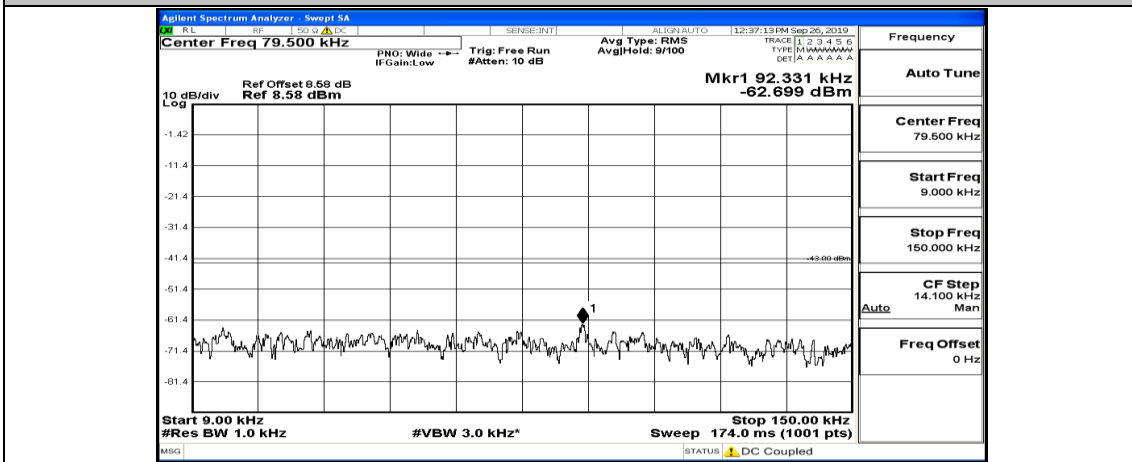

(Channel Bandwidth:15 MHz)\_MCH\_16QAM\_1RB#37

(Channel Bandwidth:15 MHz)\_MCH\_16QAM\_1RB#74

(Channel Bandwidth:15 MHz)\_HCH\_16QAM\_1RB#0

(Channel Bandwidth:15 MHz)\_HCH\_16QAM\_1RB#37

(Channel Bandwidth:15 MHz)\_HCH\_16QAM\_1RB#74

Channel Bandwidth: 20 MHz

(Channel Bandwidth:20 MHz)\_LCH\_QPSK\_1RB#99

(Channel Bandwidth:20 MHz)\_MCH\_QPSK\_1RB#0

(Channel Bandwidth:20 MHz)\_MCH\_QPSK\_1RB#49

(Channel Bandwidth:20 MHz)\_MCH\_QPSK\_1RB#99