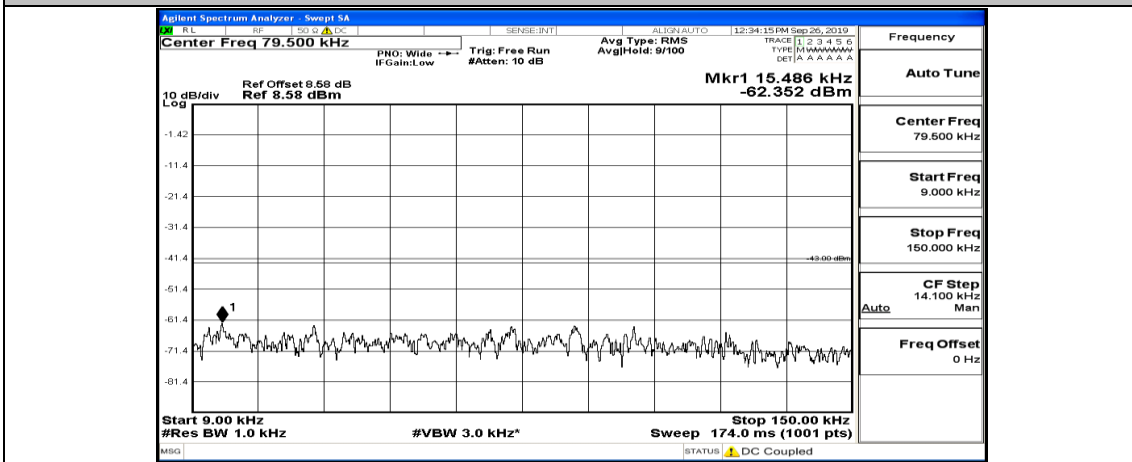

(Channel Bandwidth:15 MHz)\_MCH\_QPSK\_1RB#0

(Channel Bandwidth:15 MHz)\_MCH\_QPSK\_1RB#37

(Channel Bandwidth:15 MHz)\_MCH\_QPSK\_1RB#74

(Channel Bandwidth:15 MHz)\_HCH\_QPSK\_1RB#0

(Channel Bandwidth:15 MHz)\_HCH\_QPSK\_1RB#37

(Channel Bandwidth:15 MHz)\_HCH\_QPSK\_1RB#74

(Channel Bandwidth:15 MHz)\_LCH\_16QAM\_1RB#0

(Channel Bandwidth:15 MHz)\_LCH\_16QAM\_1RB#37

(Channel Bandwidth:15 MHz)\_LCH\_16QAM\_1RB#74

(Channel Bandwidth:15 MHz)\_MCH\_16QAM\_1RB#0