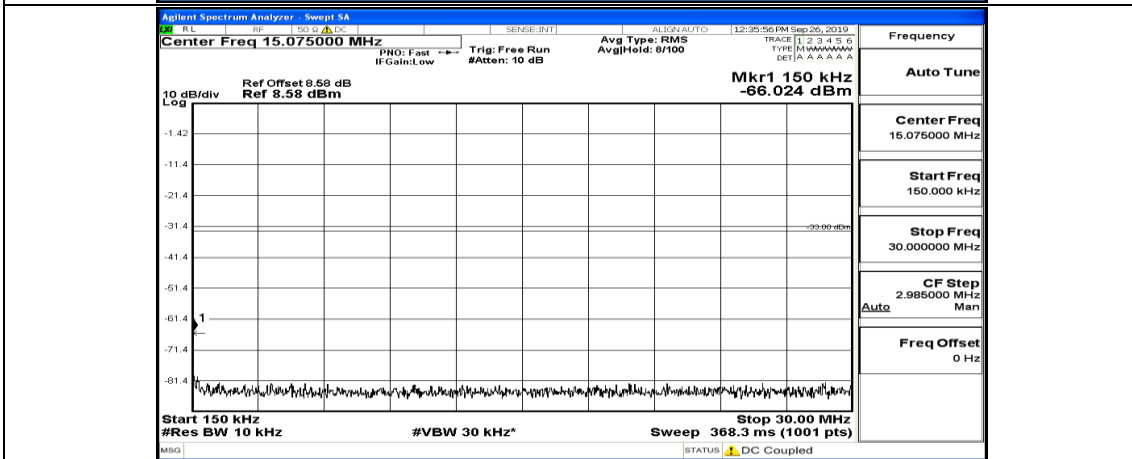

(Channel Bandwidth:15 MHz)\_HCH\_QPSK\_1RB#74

(Channel Bandwidth:15 MHz)\_LCH\_16QAM\_1RB#0

(Channel Bandwidth:15 MHz)\_LCH\_16QAM\_1RB#37

(Channel Bandwidth:15 MHz)\_LCH\_16QAM\_1RB#74

(Channel Bandwidth:15 MHz)\_MCH\_16QAM\_1RB#0

(Channel Bandwidth:15 MHz)\_MCH\_16QAM\_1RB#37

(Channel Bandwidth:15 MHz)\_MCH\_16QAM\_1RB#74

(Channel Bandwidth:15 MHz)\_HCH\_16QAM\_1RB#0

(Channel Bandwidth:15 MHz)\_HCH\_16QAM\_1RB#37

(Channel Bandwidth:15 MHz)\_HCH\_16QAM\_1RB#74