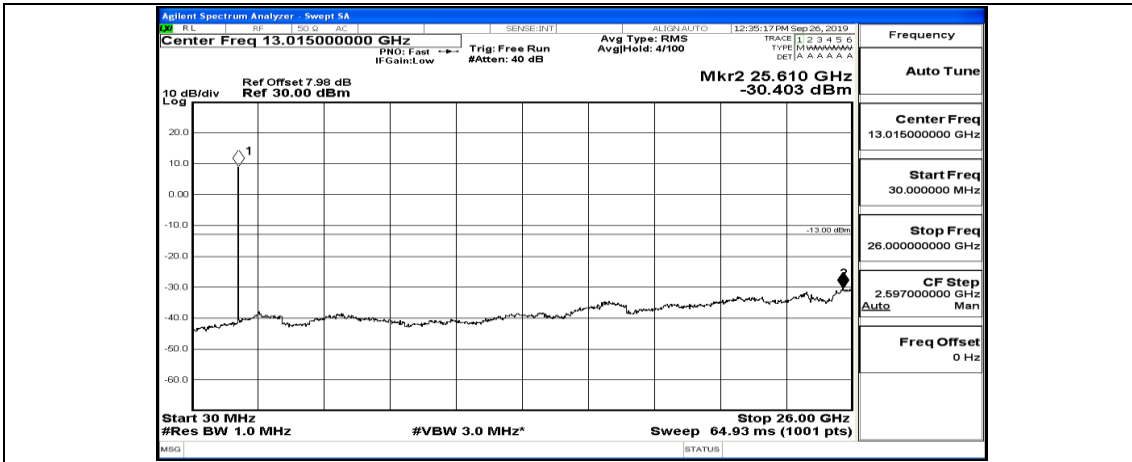

(Channel Bandwidth:15 MHz)\_MCH\_QPSK\_1RB#0

(Channel Bandwidth:15 MHz)\_MCH\_QPSK\_1RB#37

(Channel Bandwidth:15 MHz)\_MCH\_QPSK\_1RB#74

(Channel Bandwidth:15 MHz)\_HCH\_QPSK\_1RB#0

(Channel Bandwidth:15 MHz)\_HCH\_QPSK\_1RB#37

(Channel Bandwidth:15 MHz)\_HCH\_QPSK\_1RB#74

(Channel Bandwidth:15 MHz)\_LCH\_16QAM\_1RB#0

(Channel Bandwidth:15 MHz)\_LCH\_16QAM\_1RB#37

(Channel Bandwidth:15 MHz)\_LCH\_16QAM\_1RB#74

(Channel Bandwidth:15 MHz)\_MCH\_16QAM\_1RB#0