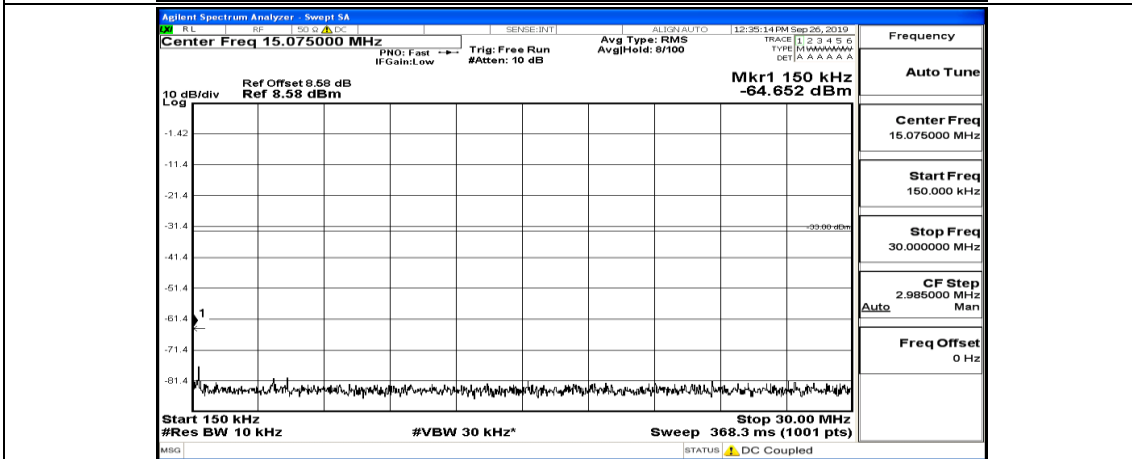

(Channel Bandwidth:15 MHz)\_MCH\_QPSK\_1RB#0

(Channel Bandwidth:15 MHz)\_MCH\_QPSK\_1RB#37

(Channel Bandwidth:15 MHz)\_MCH\_QPSK\_1RB#74

(Channel Bandwidth:15 MHz)\_HCH\_QPSK\_1RB#0

(Channel Bandwidth:15 MHz)\_HCH\_QPSK\_1RB#37

(Channel Bandwidth:15 MHz)\_HCH\_QPSK\_1RB#74

(Channel Bandwidth:15 MHz)\_LCH\_16QAM\_1RB#0

(Channel Bandwidth:15 MHz)\_LCH\_16QAM\_1RB#37

(Channel Bandwidth:15 MHz)\_LCH\_16QAM\_1RB#74

(Channel Bandwidth:15 MHz)\_MCH\_16QAM\_1RB#0