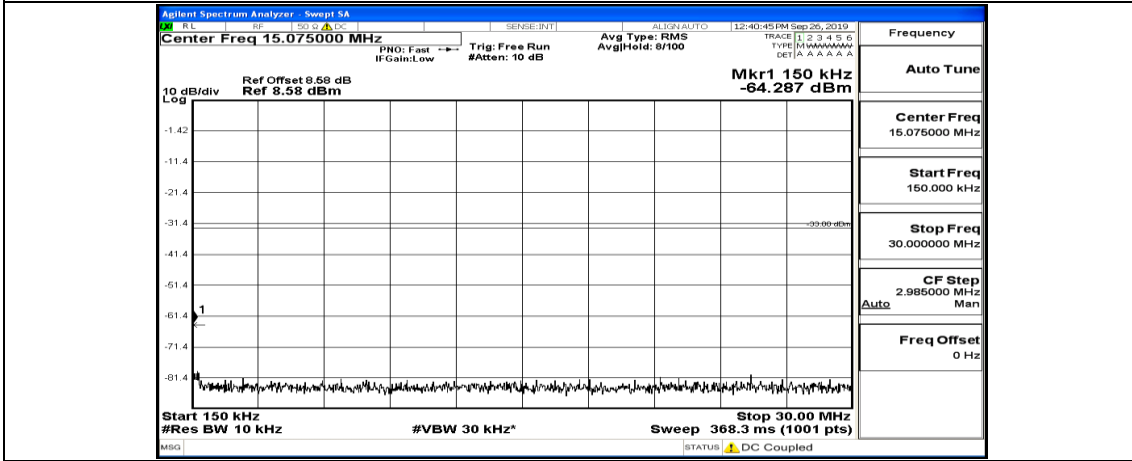

(Channel Bandwidth:20 MHz)_HCH_QPSK_1RB#99