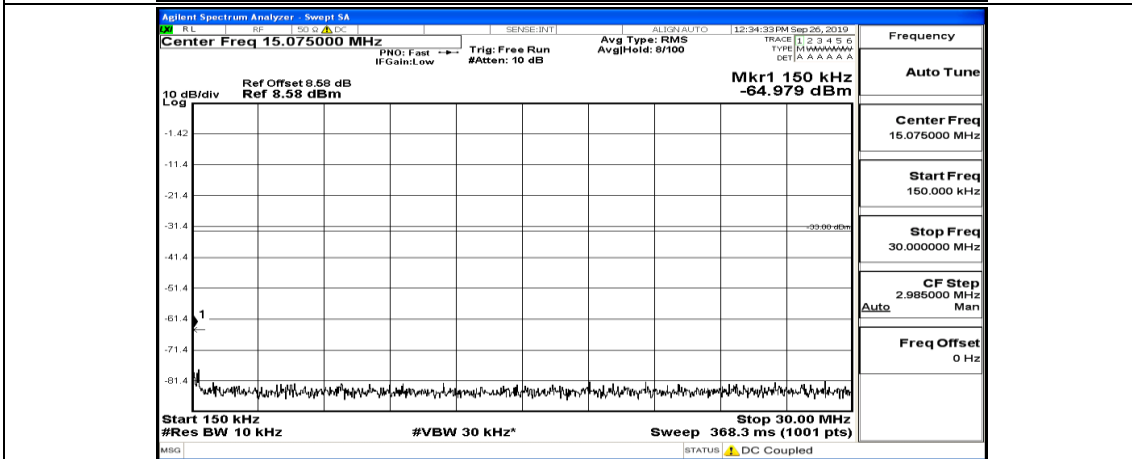

(Channel Bandwidth:15 MHz)\_HCH\_QPSK\_1RB#74

(Channel Bandwidth:15 MHz)\_LCH\_16QAM\_1RB#0

(Channel Bandwidth:15 MHz)\_LCH\_16QAM\_1RB#37

(Channel Bandwidth:15 MHz)\_LCH\_16QAM\_1RB#74

(Channel Bandwidth:15 MHz)\_MCH\_16QAM\_1RB#0