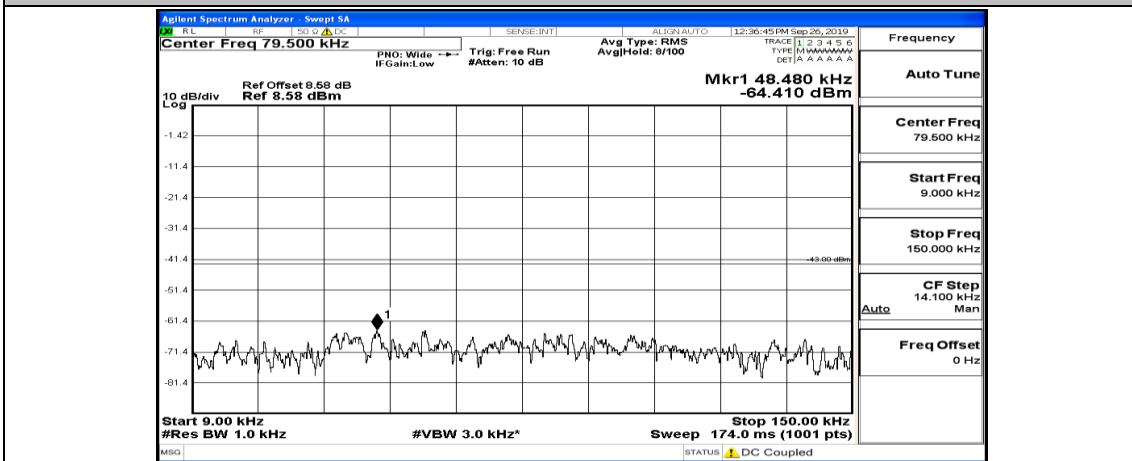

(Channel Bandwidth:15 MHz)\_MCH\_QPSK\_1RB#0

(Channel Bandwidth:15 MHz)\_MCH\_QPSK\_1RB#37

(Channel Bandwidth:15 MHz)\_MCH\_QPSK\_1RB#74

(Channel Bandwidth:15 MHz)\_HCH\_QPSK\_1RB#0

(Channel Bandwidth:15 MHz)\_HCH\_QPSK\_1RB#37

(Channel Bandwidth:15 MHz)\_HCH\_QPSK\_1RB#74

(Channel Bandwidth:15 MHz)\_LCH\_16QAM\_1RB#0

(Channel Bandwidth:15 MHz)\_LCH\_16QAM\_1RB#37

(Channel Bandwidth:15 MHz)\_LCH\_16QAM\_1RB#74

(Channel Bandwidth:15 MHz)\_MCH\_16QAM\_1RB#0