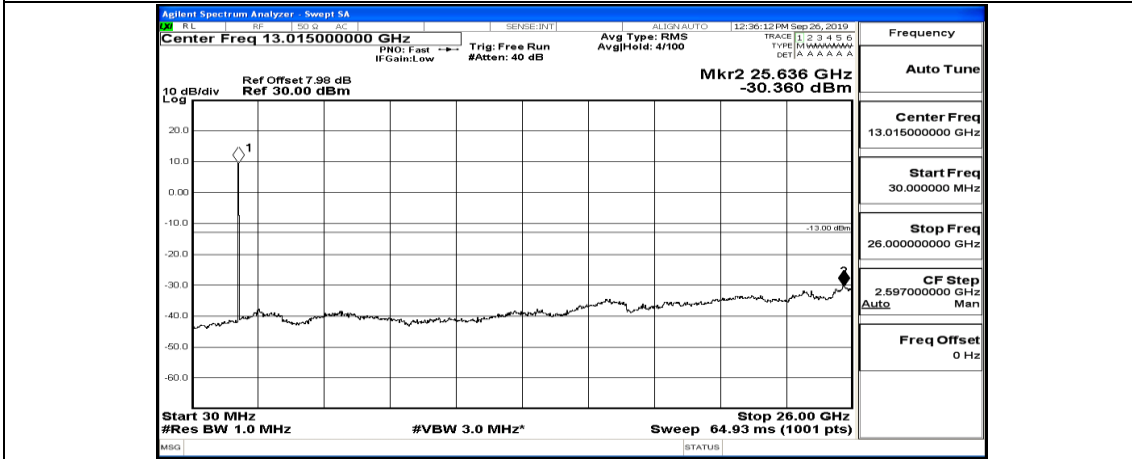

(Channel Bandwidth:15 MHz)\_HCH\_QPSK\_1RB#74

(Channel Bandwidth:15 MHz)\_LCH\_16QAM\_1RB#0

(Channel Bandwidth:15 MHz)\_LCH\_16QAM\_1RB#37

(Channel Bandwidth:15 MHz)\_LCH\_16QAM\_1RB#74

(Channel Bandwidth:15 MHz)\_MCH\_16QAM\_1RB#0

(Channel Bandwidth:15 MHz)\_MCH\_16QAM\_1RB#37

(Channel Bandwidth:15 MHz)\_MCH\_16QAM\_1RB#74

(Channel Bandwidth:15 MHz)\_HCH\_16QAM\_1RB#0

(Channel Bandwidth:15 MHz)\_HCH\_16QAM\_1RB#37

(Channel Bandwidth:15 MHz)\_HCH\_16QAM\_1RB#74