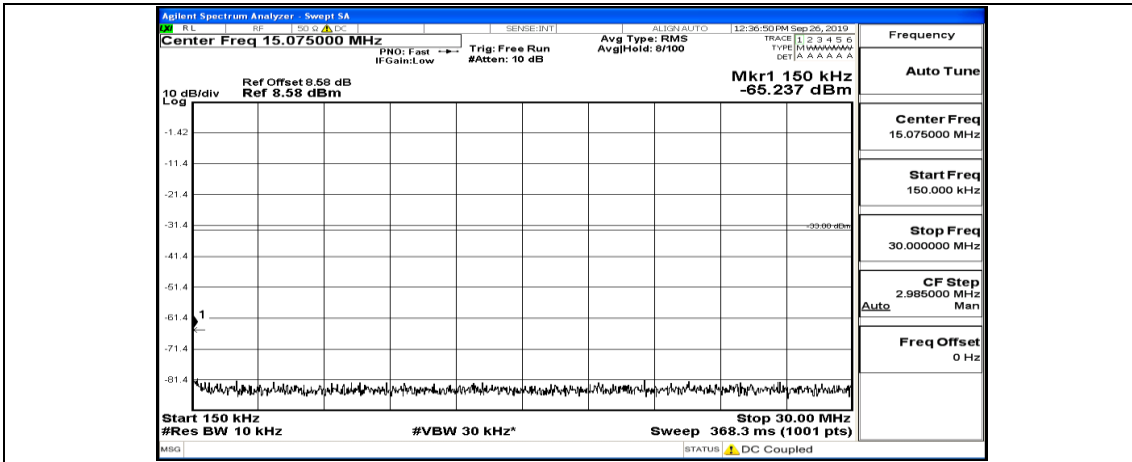

(Channel Bandwidth:15 MHz)\_MCH\_QPSK\_1RB#0

(Channel Bandwidth:15 MHz)\_MCH\_QPSK\_1RB#37

(Channel Bandwidth:15 MHz)\_MCH\_QPSK\_1RB#74

(Channel Bandwidth:15 MHz)\_HCH\_QPSK\_1RB#0

(Channel Bandwidth:15 MHz)\_HCH\_QPSK\_1RB#37

(Channel Bandwidth:15 MHz)\_HCH\_QPSK\_1RB#74

(Channel Bandwidth:15 MHz)\_LCH\_16QAM\_1RB#0

(Channel Bandwidth:15 MHz)\_LCH\_16QAM\_1RB#37

(Channel Bandwidth:15 MHz)\_LCH\_16QAM\_1RB#74

(Channel Bandwidth:15 MHz)\_MCH\_16QAM\_1RB#0