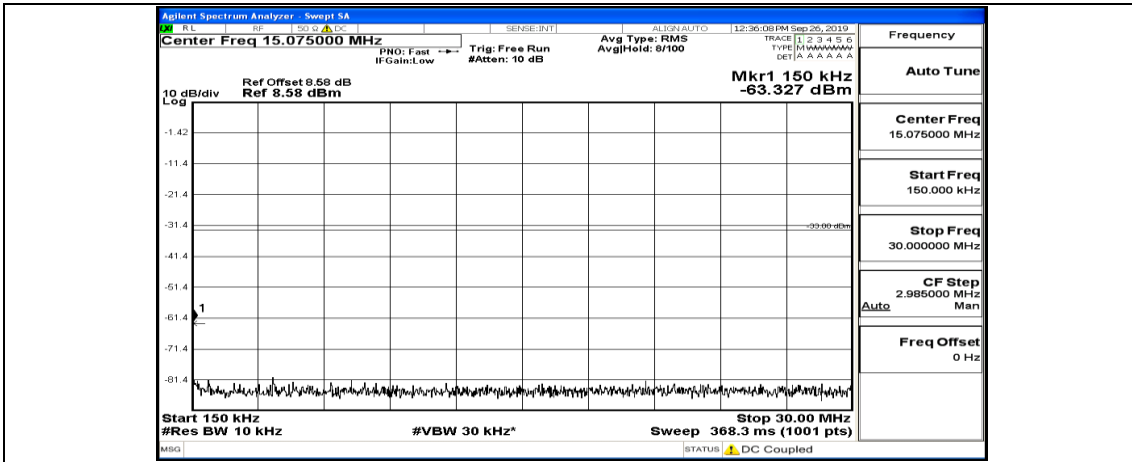

(Channel Bandwidth:15 MHz)\_HCH\_QPSK\_1RB#74

(Channel Bandwidth:15 MHz)\_LCH\_16QAM\_1RB#0

(Channel Bandwidth:15 MHz)\_LCH\_16QAM\_1RB#37

(Channel Bandwidth:15 MHz)\_LCH\_16QAM\_1RB#74

(Channel Bandwidth:15 MHz)\_MCH\_16QAM\_1RB#0

(Channel Bandwidth:15 MHz)\_MCH\_16QAM\_1RB#37

(Channel Bandwidth:15 MHz)\_MCH\_16QAM\_1RB#74

(Channel Bandwidth:15 MHz)\_HCH\_16QAM\_1RB#0

(Channel Bandwidth:15 MHz)\_HCH\_16QAM\_1RB#37

(Channel Bandwidth:15 MHz)\_HCH\_16QAM\_1RB#74