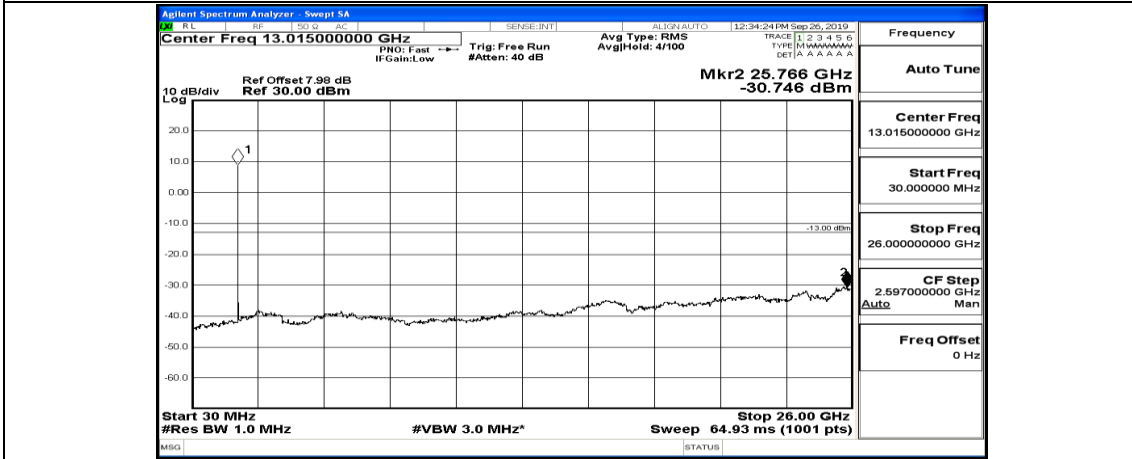

(Channel Bandwidth:15 MHz)\_MCH\_QPSK\_1RB#0

(Channel Bandwidth:15 MHz)\_MCH\_QPSK\_1RB#37

(Channel Bandwidth:15 MHz)\_MCH\_QPSK\_1RB#74

(Channel Bandwidth:15 MHz)\_HCH\_QPSK\_1RB#0

(Channel Bandwidth:15 MHz)\_HCH\_QPSK\_1RB#37

(Channel Bandwidth:15 MHz)\_HCH\_QPSK\_1RB#74

(Channel Bandwidth:15 MHz)\_LCH\_16QAM\_1RB#0

(Channel Bandwidth:15 MHz)\_LCH\_16QAM\_1RB#37

(Channel Bandwidth:15 MHz)\_LCH\_16QAM\_1RB#74

(Channel Bandwidth:15 MHz)\_MCH\_16QAM\_1RB#0