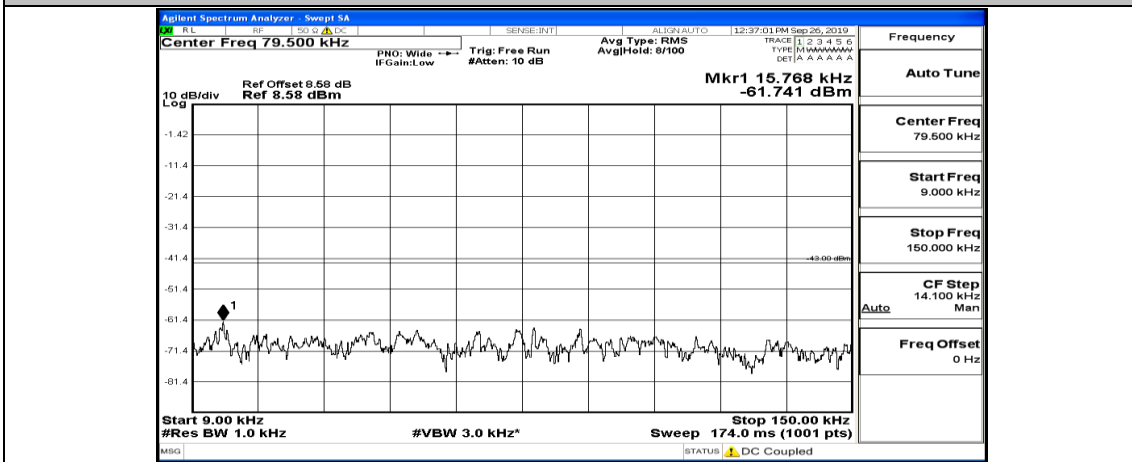

(Channel Bandwidth:15 MHz)\_MCH\_16QAM\_1RB#37

(Channel Bandwidth:15 MHz)\_MCH\_16QAM\_1RB#74

(Channel Bandwidth:15 MHz)\_HCH\_16QAM\_1RB#0

(Channel Bandwidth:15 MHz)\_HCH\_16QAM\_1RB#37

(Channel Bandwidth:15 MHz)\_HCH\_16QAM\_1RB#74

Channel Bandwidth: 20 MHz

(Channel Bandwidth:20 MHz)\_LCH\_QPSK\_1RB#99

(Channel Bandwidth:20 MHz)\_MCH\_QPSK\_1RB#0

(Channel Bandwidth:20 MHz)\_MCH\_QPSK\_1RB#49

(Channel Bandwidth:20 MHz)\_MCH\_QPSK\_1RB#99