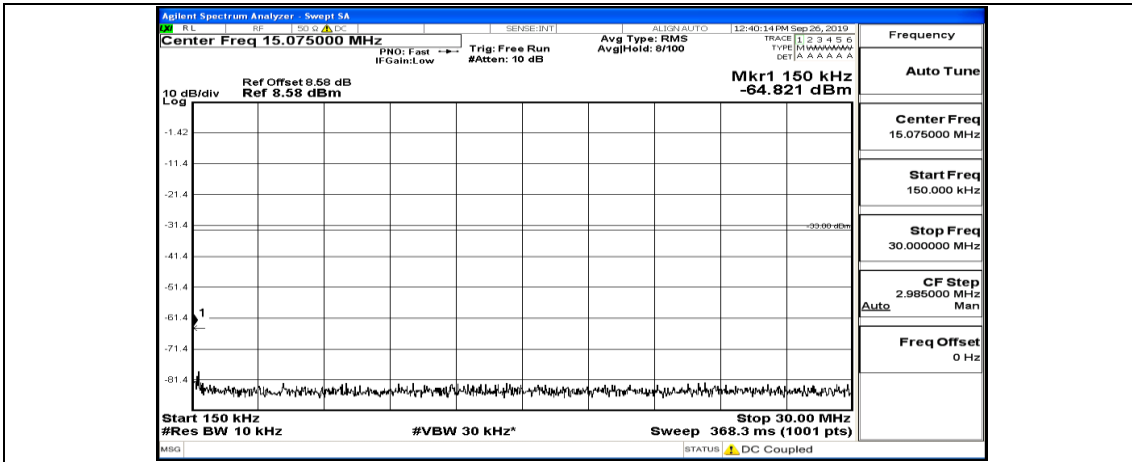

(Channel Bandwidth:20 MHz)\_LCH\_16QAM\_1RB#49

(Channel Bandwidth:20 MHz)\_LCH\_16QAM\_1RB#99

(Channel Bandwidth:20 MHz)\_MCH\_16QAM\_1RB#0

(Channel Bandwidth:20 MHz)\_MCH\_16QAM\_1RB#49

(Channel Bandwidth:20 MHz)\_MCH\_16QAM\_1RB#99