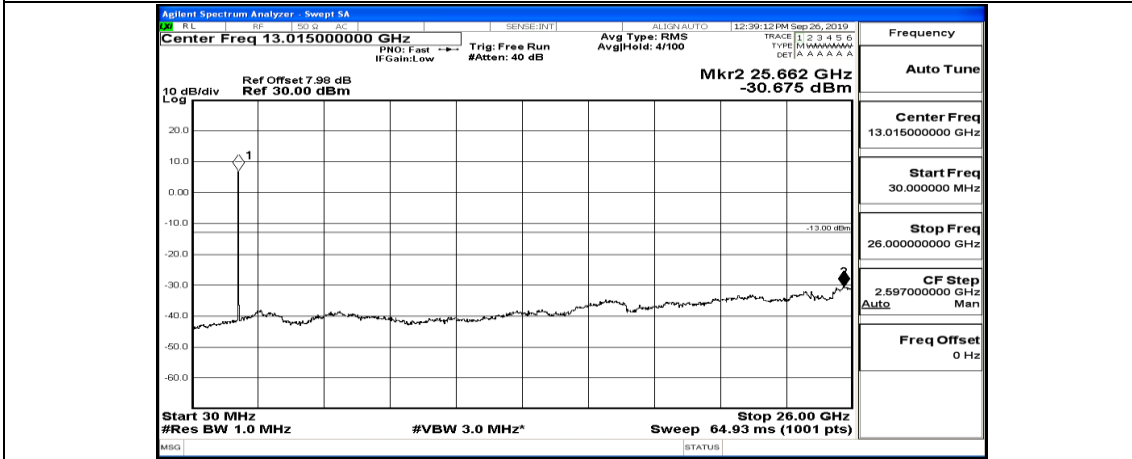

Channel Bandwidth: 20 MHz

(Channel Bandwidth:20 MHz)\_LCH\_QPSK\_1RB#99

(Channel Bandwidth:20 MHz)\_MCH\_QPSK\_1RB#0

(Channel Bandwidth:20 MHz)\_MCH\_QPSK\_1RB#49

(Channel Bandwidth:20 MHz)\_MCH\_QPSK\_1RB#99