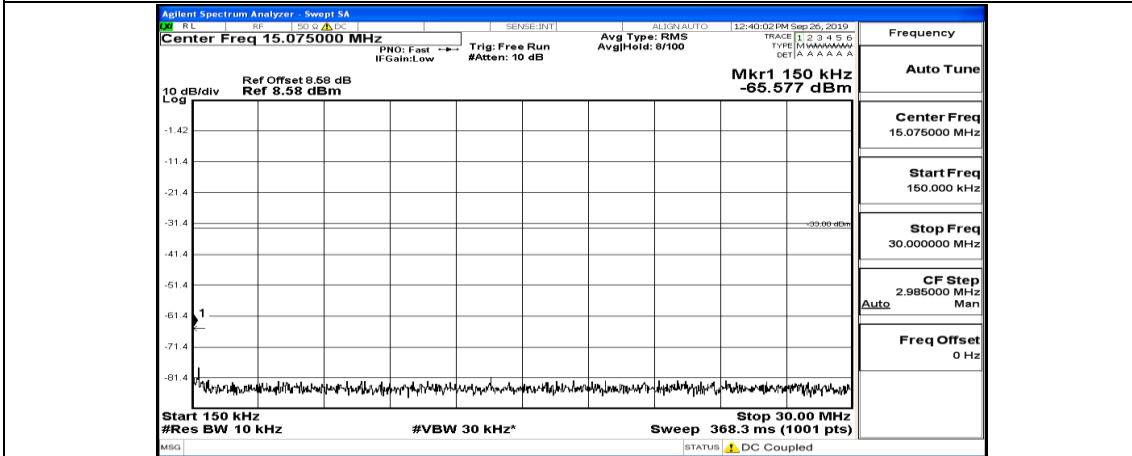

(Channel Bandwidth:20 MHz)\_LCH\_16QAM\_1RB#49

(Channel Bandwidth:20 MHz)\_LCH\_16QAM\_1RB#99

(Channel Bandwidth:20 MHz)\_MCH\_16QAM\_1RB#0

(Channel Bandwidth:20 MHz)\_MCH\_16QAM\_1RB#49

(Channel Bandwidth:20 MHz)\_MCH\_16QAM\_1RB#99