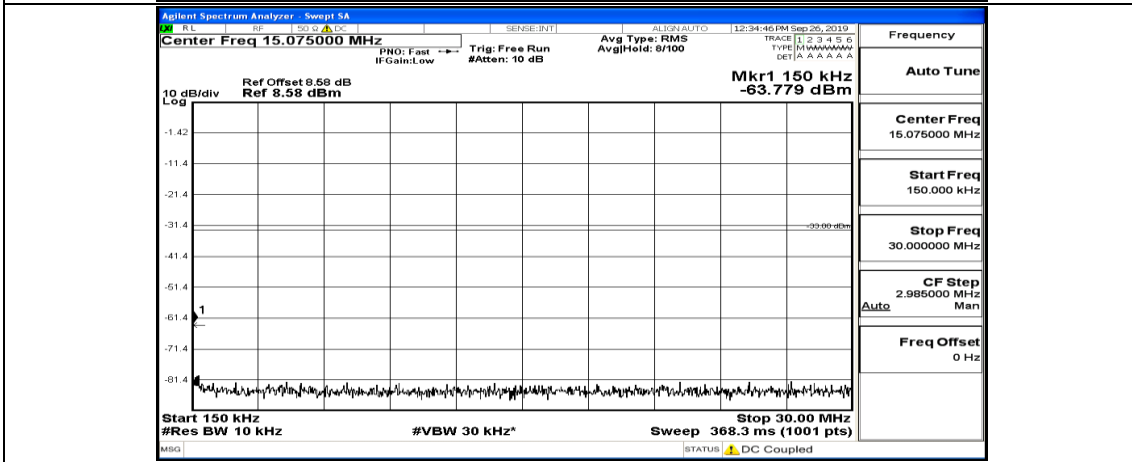

(Channel Bandwidth:15 MHz)\_HCH\_QPSK\_1RB#74

(Channel Bandwidth:15 MHz)\_LCH\_16QAM\_1RB#0

(Channel Bandwidth:15 MHz)\_LCH\_16QAM\_1RB#37

(Channel Bandwidth:15 MHz)\_LCH\_16QAM\_1RB#74

(Channel Bandwidth:15 MHz)\_MCH\_16QAM\_1RB#0

(Channel Bandwidth:15 MHz)\_MCH\_16QAM\_1RB#37

(Channel Bandwidth:15 MHz)\_MCH\_16QAM\_1RB#74

(Channel Bandwidth:15 MHz)\_HCH\_16QAM\_1RB#0

(Channel Bandwidth:15 MHz)\_HCH\_16QAM\_1RB#37

(Channel Bandwidth:15 MHz)\_HCH\_16QAM\_1RB#74