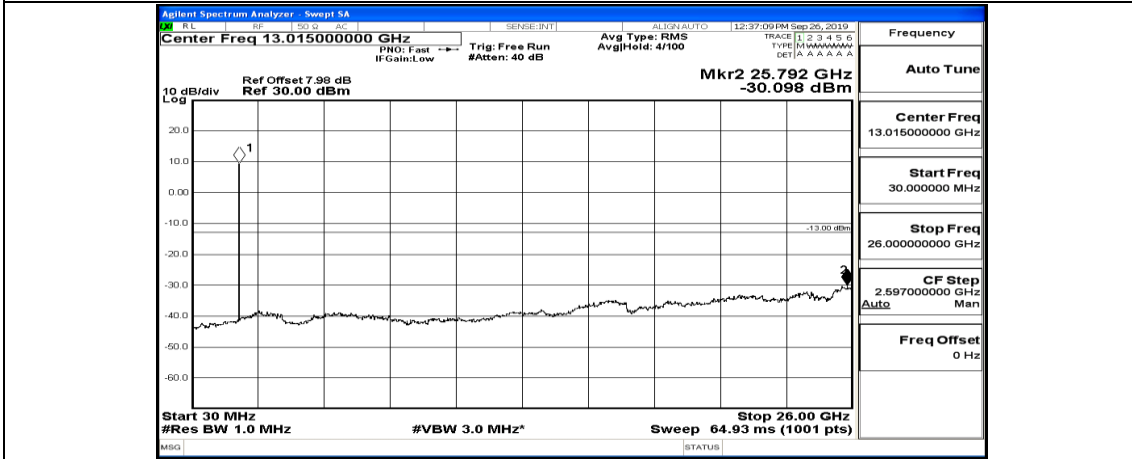

(Channel Bandwidth:15 MHz)\_MCH\_16QAM\_1RB#37

(Channel Bandwidth:15 MHz)\_MCH\_16QAM\_1RB#74

(Channel Bandwidth:15 MHz)\_HCH\_16QAM\_1RB#0

(Channel Bandwidth:15 MHz)\_HCH\_16QAM\_1RB#37

(Channel Bandwidth:15 MHz)\_HCH\_16QAM\_1RB#74

Channel Bandwidth: 20 MHz

(Channel Bandwidth:20 MHz)\_LCH\_QPSK\_1RB#99

(Channel Bandwidth:20 MHz)\_MCH\_QPSK\_1RB#0

(Channel Bandwidth:20 MHz)\_MCH\_QPSK\_1RB#49

(Channel Bandwidth:20 MHz)\_MCH\_QPSK\_1RB#99