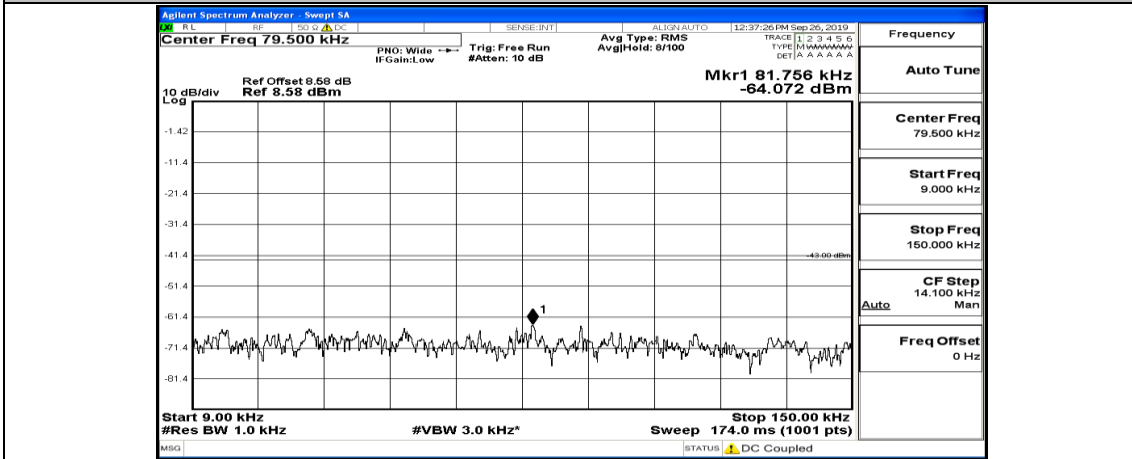

(Channel Bandwidth:15 MHz)\_MCH\_16QAM\_1RB#37

(Channel Bandwidth:15 MHz)\_MCH\_16QAM\_1RB#74

(Channel Bandwidth:15 MHz)\_HCH\_16QAM\_1RB#0

(Channel Bandwidth:15 MHz)\_HCH\_16QAM\_1RB#37

(Channel Bandwidth:15 MHz)\_HCH\_16QAM\_1RB#74

Channel Bandwidth: 20 MHz

(Channel Bandwidth:20 MHz)\_LCH\_QPSK\_1RB#99

(Channel Bandwidth:20 MHz)\_MCH\_QPSK\_1RB#0

(Channel Bandwidth:20 MHz)\_MCH\_QPSK\_1RB#49

(Channel Bandwidth:20 MHz)\_MCH\_QPSK\_1RB#99