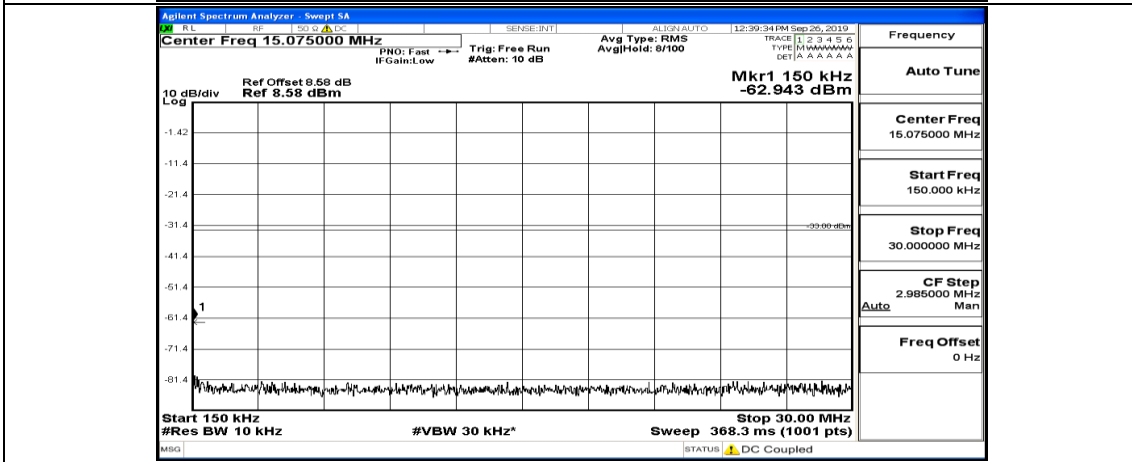

Channel Bandwidth: 20 MHz

(Channel Bandwidth:20 MHz)\_LCH\_QPSK\_1RB#99

(Channel Bandwidth:20 MHz)\_MCH\_QPSK\_1RB#0

(Channel Bandwidth:20 MHz)\_MCH\_QPSK\_1RB#49

(Channel Bandwidth:20 MHz)\_MCH\_QPSK\_1RB#99