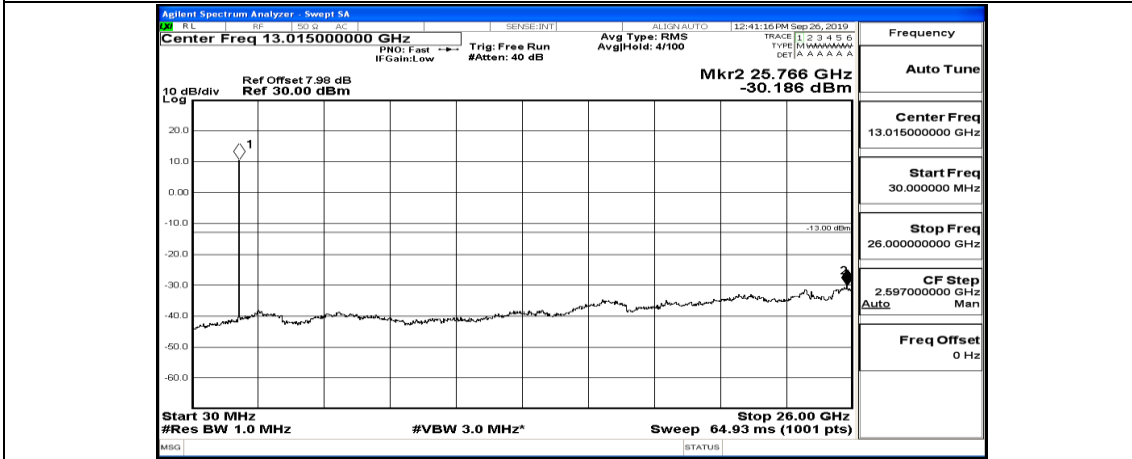

(Channel Bandwidth:20 MHz)_HCH_16QAM_1RB#49