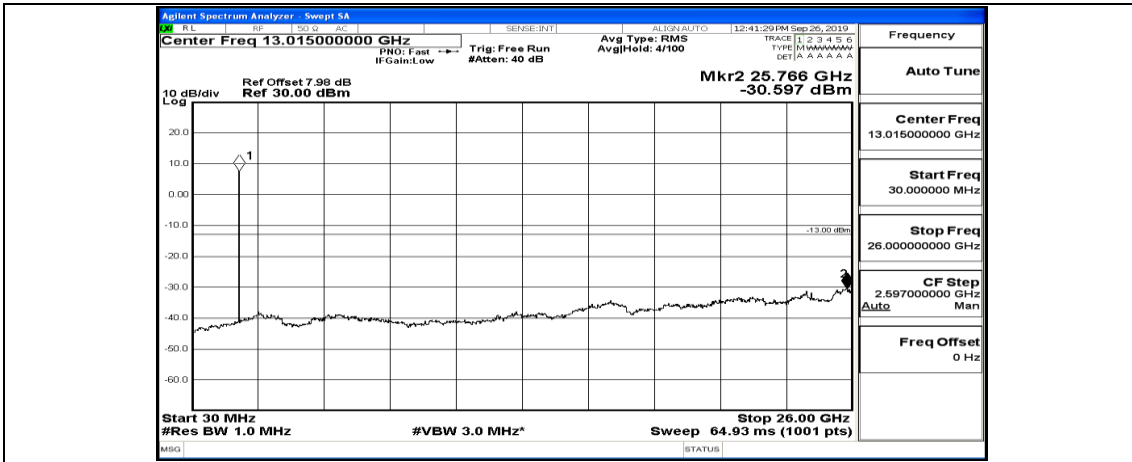

(Channel Bandwidth:20 MHz)_HCH_16QAM_1RB#99