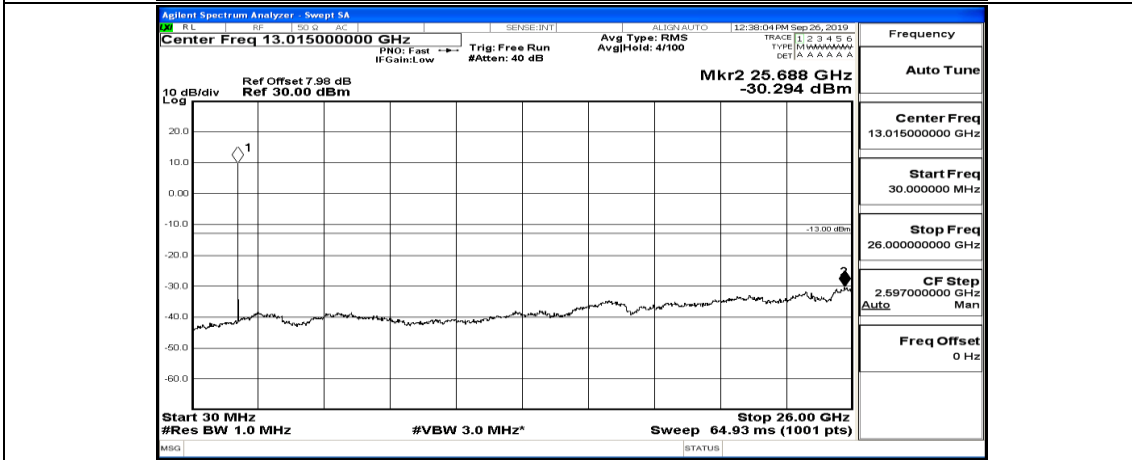

(Channel Bandwidth:15 MHz)\_MCH\_16QAM\_1RB#37

(Channel Bandwidth:15 MHz)\_MCH\_16QAM\_1RB#74

(Channel Bandwidth:15 MHz)\_HCH\_16QAM\_1RB#0

(Channel Bandwidth:15 MHz)\_HCH\_16QAM\_1RB#37

(Channel Bandwidth:15 MHz)\_HCH\_16QAM\_1RB#74

Channel Bandwidth: 20 MHz

(Channel Bandwidth:20 MHz)\_LCH\_QPSK\_1RB#99

(Channel Bandwidth:20 MHz)\_MCH\_QPSK\_1RB#0

(Channel Bandwidth:20 MHz)\_MCH\_QPSK\_1RB#49

(Channel Bandwidth:20 MHz)\_MCH\_QPSK\_1RB#99