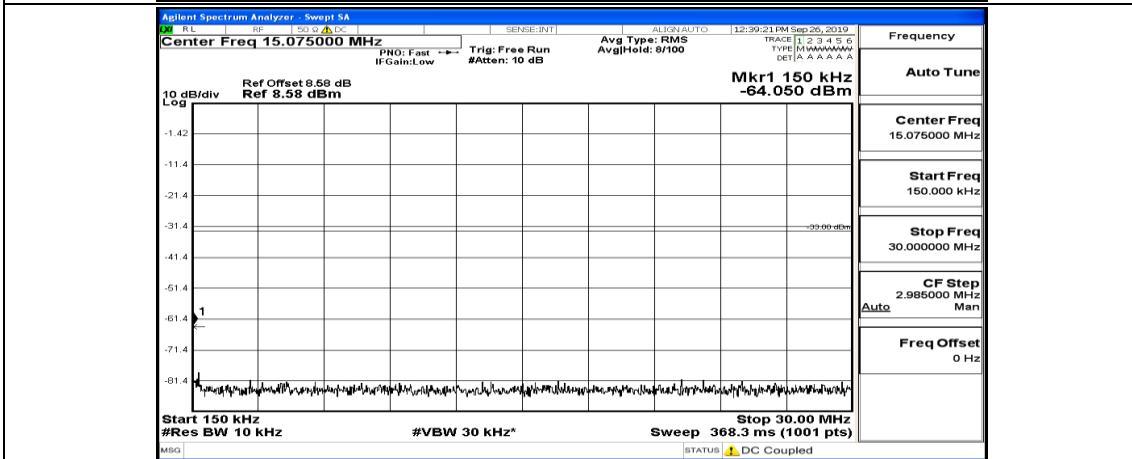

Channel Bandwidth: 20 MHz

(Channel Bandwidth:20 MHz)\_LCH\_QPSK\_1RB#99

(Channel Bandwidth:20 MHz)\_MCH\_QPSK\_1RB#0

(Channel Bandwidth:20 MHz)\_MCH\_QPSK\_1RB#49

(Channel Bandwidth:20 MHz)\_MCH\_QPSK\_1RB#99