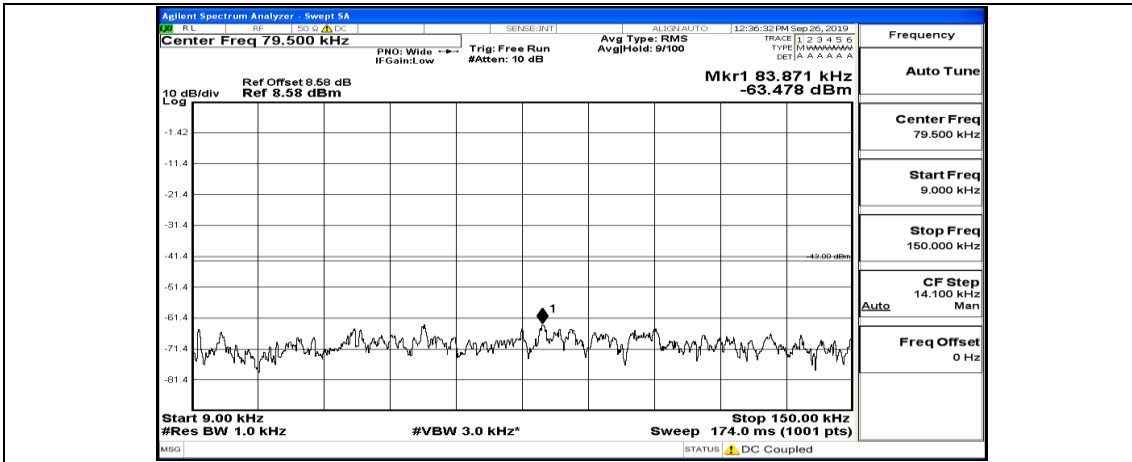

(Channel Bandwidth:15 MHz)\_MCH\_QPSK\_1RB#0

(Channel Bandwidth:15 MHz)\_MCH\_QPSK\_1RB#37

(Channel Bandwidth:15 MHz)\_MCH\_QPSK\_1RB#74

(Channel Bandwidth:15 MHz)\_HCH\_QPSK\_1RB#0

(Channel Bandwidth:15 MHz)\_HCH\_QPSK\_1RB#37

(Channel Bandwidth:15 MHz)\_HCH\_QPSK\_1RB#74

(Channel Bandwidth:15 MHz)\_LCH\_16QAM\_1RB#0

(Channel Bandwidth:15 MHz)\_LCH\_16QAM\_1RB#37

(Channel Bandwidth:15 MHz)\_LCH\_16QAM\_1RB#74

(Channel Bandwidth:15 MHz)\_MCH\_16QAM\_1RB#0