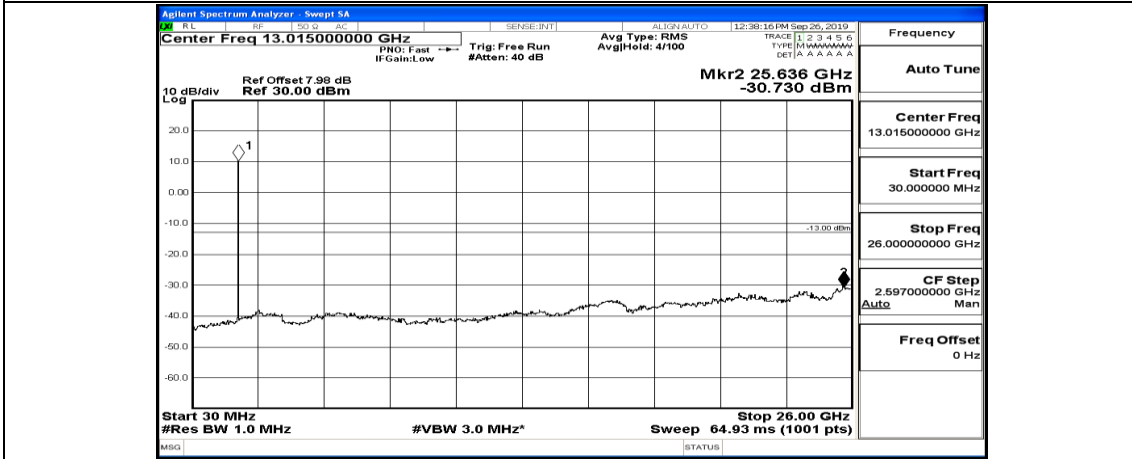

(Channel Bandwidth:15 MHz)\_MCH\_16QAM\_1RB#37

(Channel Bandwidth:15 MHz)\_MCH\_16QAM\_1RB#74

(Channel Bandwidth:15 MHz)\_HCH\_16QAM\_1RB#0

(Channel Bandwidth:15 MHz)\_HCH\_16QAM\_1RB#37

(Channel Bandwidth:15 MHz)\_HCH\_16QAM\_1RB#74

Channel Bandwidth: 20 MHz

(Channel Bandwidth:20 MHz)\_LCH\_QPSK\_1RB#99

(Channel Bandwidth:20 MHz)\_MCH\_QPSK\_1RB#0

(Channel Bandwidth:20 MHz)\_MCH\_QPSK\_1RB#49

(Channel Bandwidth:20 MHz)\_MCH\_QPSK\_1RB#99