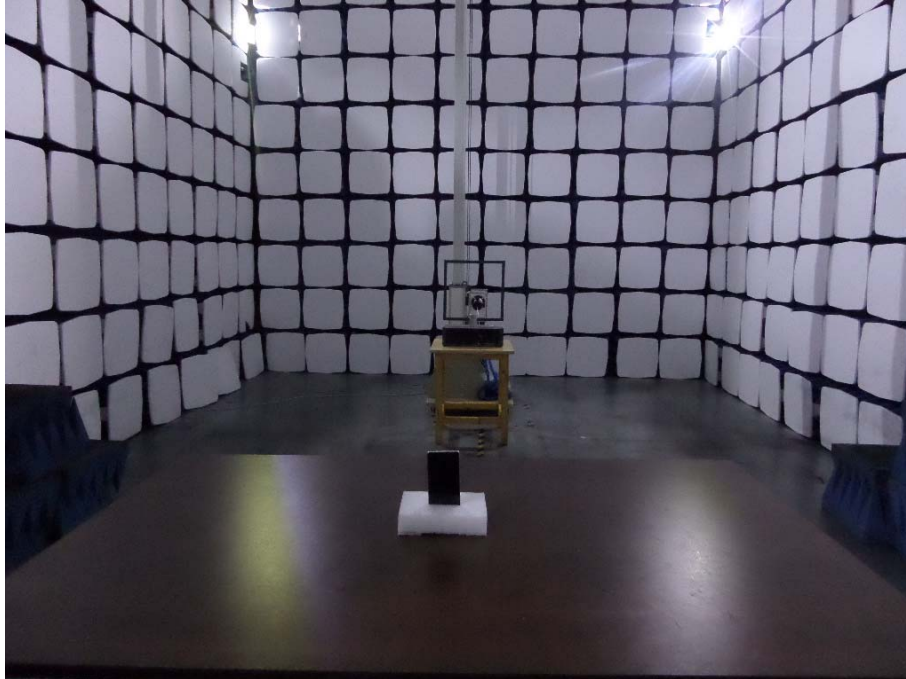

EXHIBIT 4 - TEST SETUP PHOTOGRAPHS

Spurious Radiation Test Setup (9kHz to 30MHz)

Spurious Radiation Test Setup (30MHz to 1G)

Spurious Radiation Test Setup (Above1G)

Extreme Condition Test Setup

Mobile Communication Test Setup