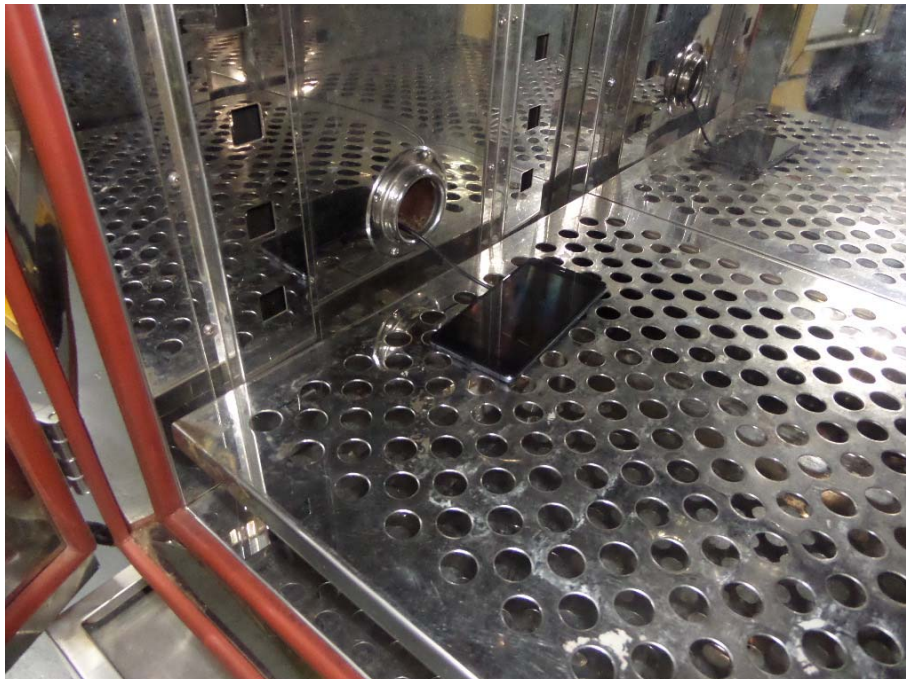

EXHIBIT 4 - TEST SETUP PHOTOGRAPHS

Spurious Radiation Test Setup (9kHz to 30MHz)

Spurious Radiation Test Setup (30MHz to 1G)

Spurious Radiation Test Setup (Above1G)

Extreme Condition Test Setup

Mobile Communication Test Setup