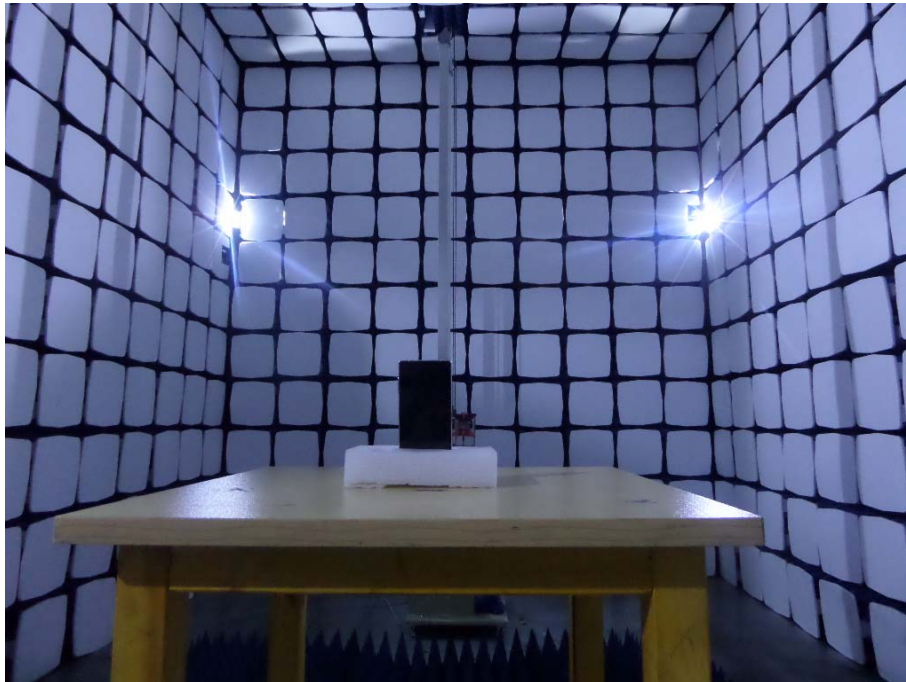

EXHIBIT 4 - TEST SETUP PHOTOGRAPHS

Spurious Radiation Test Setup (9kHz to 30MHz)

Spurious Radiation Test Setup (30MHz to 1G)

Spurious Radiation Test Setup (Above1G)

Extreme Condition Test Setup

Mobile Communication Test Setup