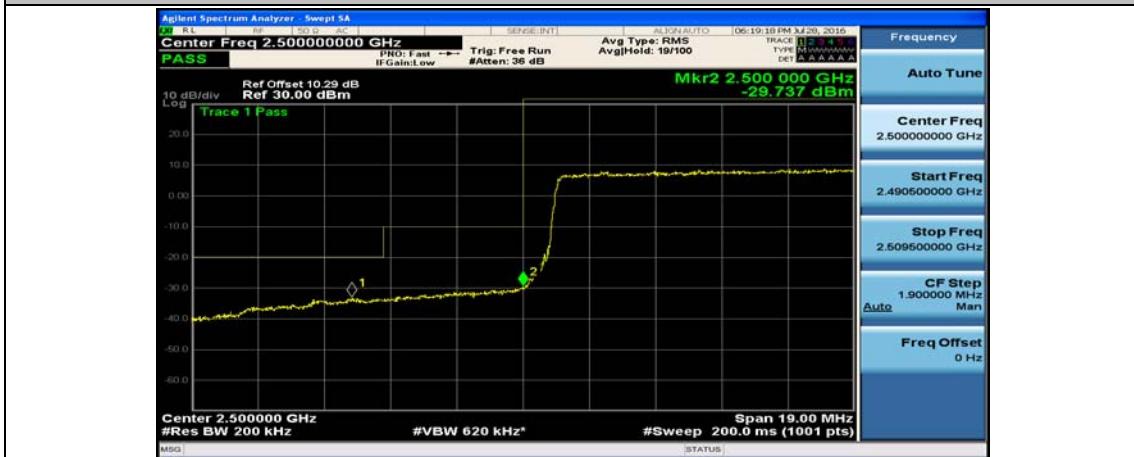

(Channel Bandwidth:20 MHz)_HCH_QPSK_100RB#0

(Channel Bandwidth:20 MHz)_LCH_16QAM_1RB#0

(Channel Bandwidth:20 MHz)_LCH_16QAM_1RB#49

(Channel Bandwidth:20 MHz)_LCH_16QAM_1RB#99

(Channel Bandwidth:20 MHz)_LCH_16QAM_50RB#0