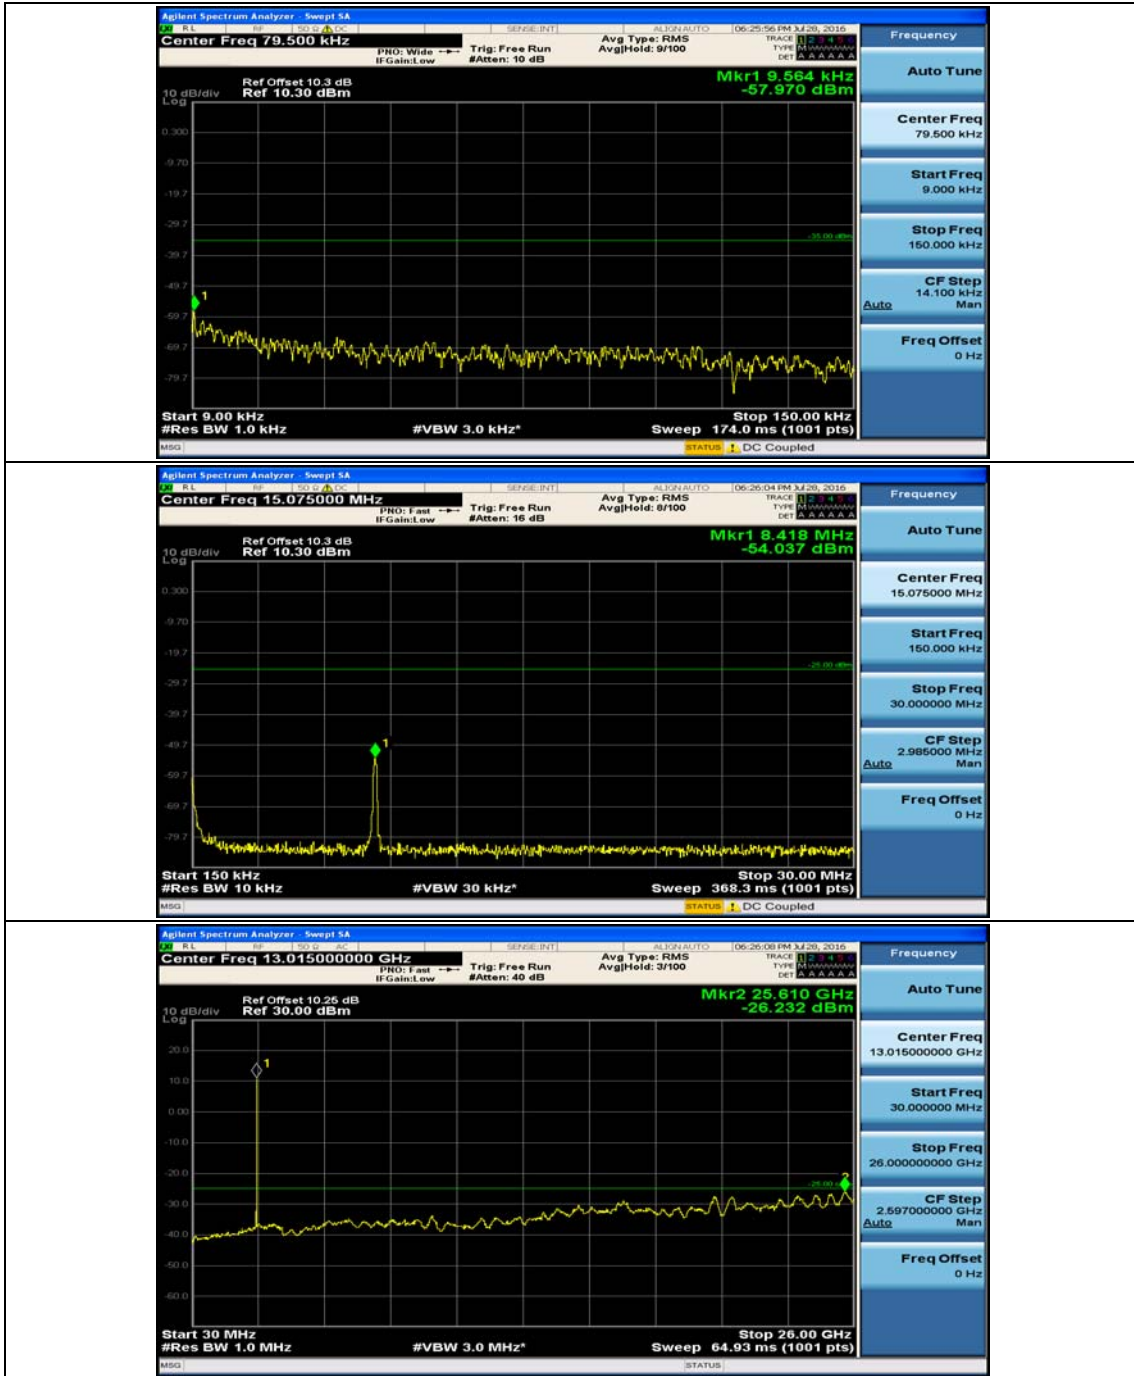

Appendix E: Conducted Spurious Emission

Test Graphs

Channel Bandwidth: 5 MHz

(Channel Bandwidth: 5 MHz)_MCH_QPSK_1RB#0

(Channel Bandwidth: 5 MHz)_MCH_QPSK_1RB#12

(Channel Bandwidth: 5 MHz)_HCH_QPSK_1RB#0

(Channel Bandwidth: 5 MHz)_HCH_QPSK_1RB#12