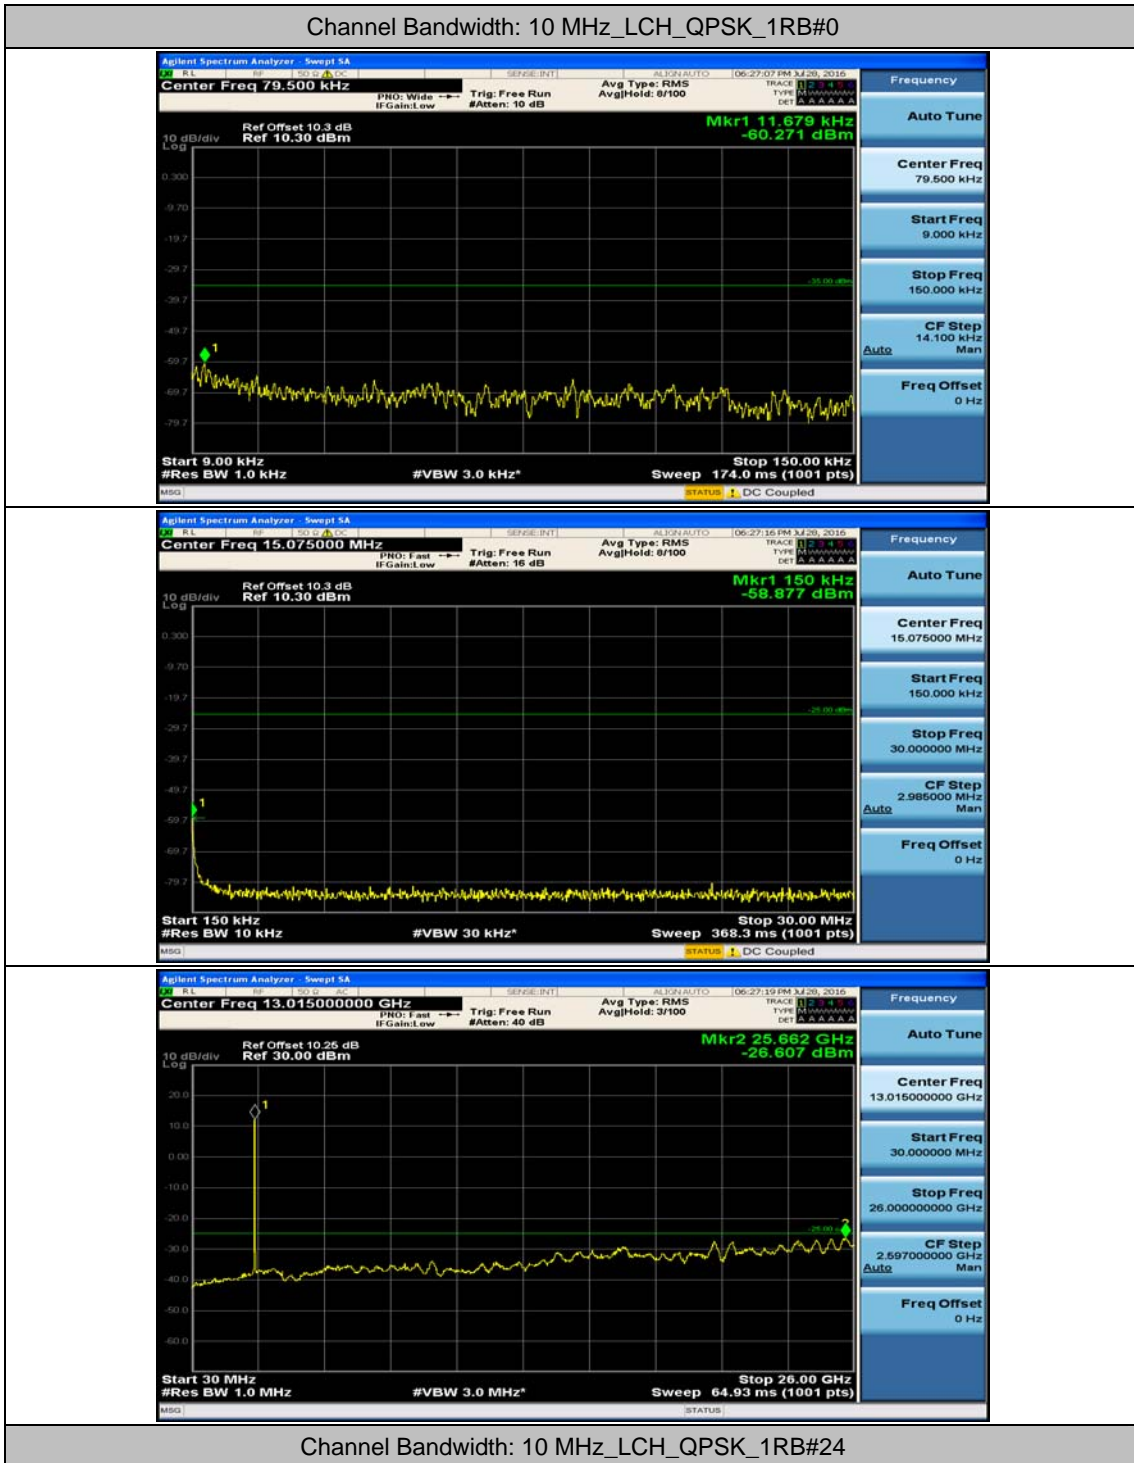

Channel Bandwidth: 10 MHz