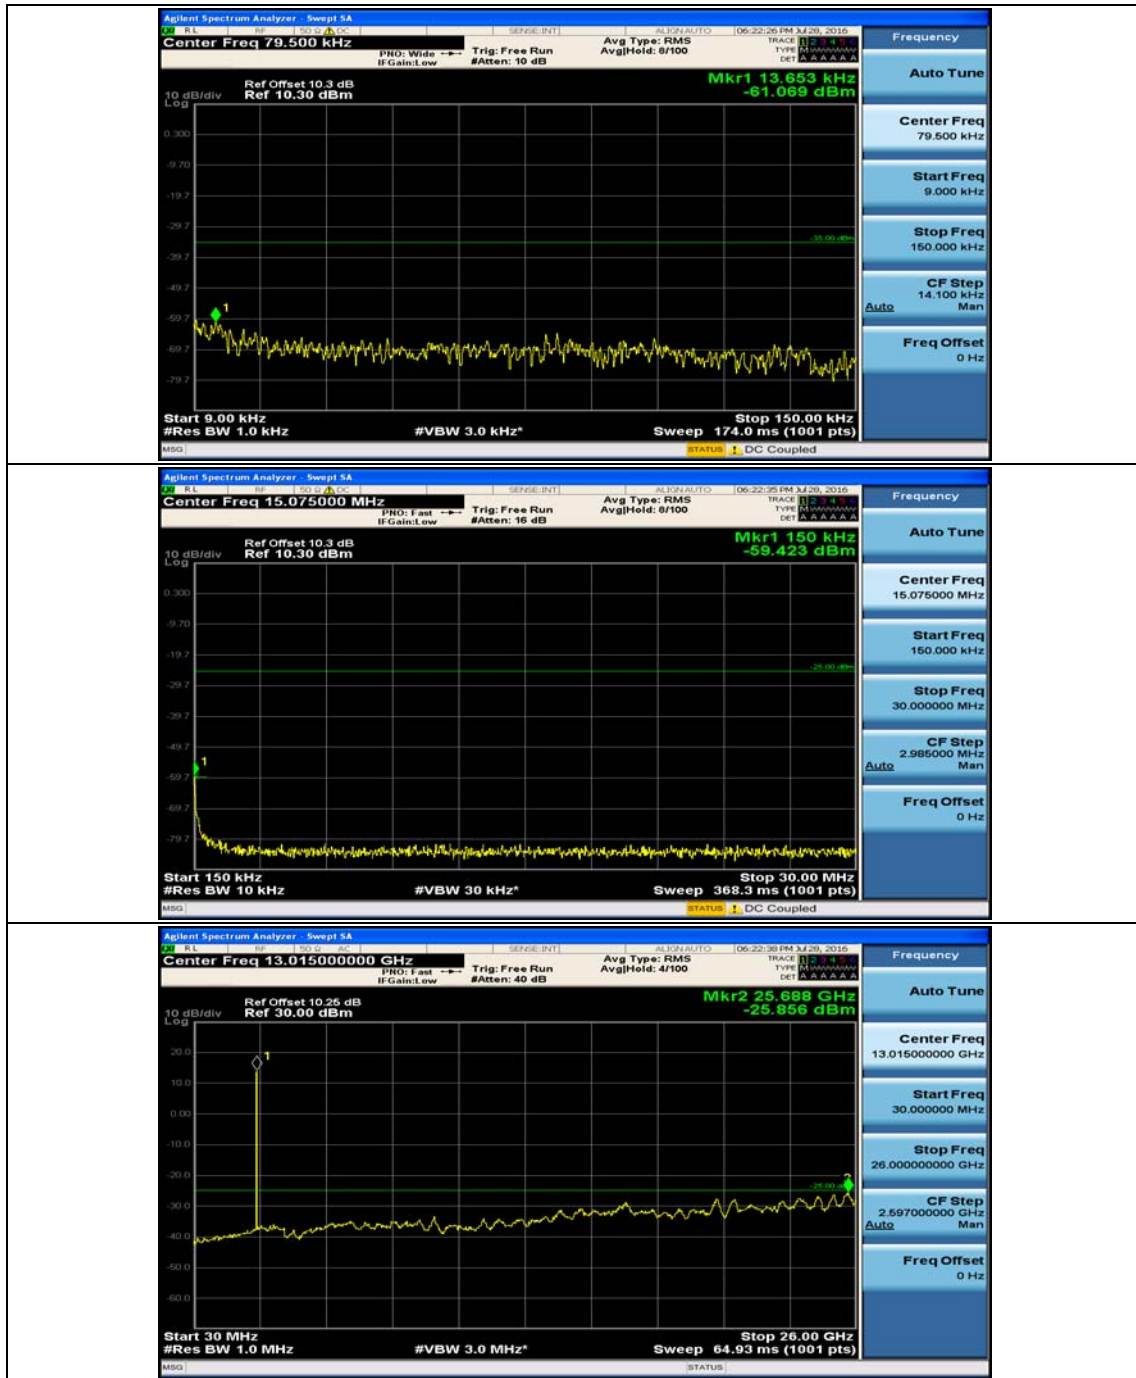

(Channel Bandwidth:20 MHz)_HCH_16QAM_1RB#99

(Channel Bandwidth:20 MHz)_HCH_16QAM_50RB#0

(Channel Bandwidth:20 MHz)_HCH_16QAM_50RB#25

(Channel Bandwidth:20 MHz)_HCH_16QAM_50RB#50

(Channel Bandwidth:20 MHz)_HCH_16QAM_100RB#0

Appendix E: Conducted Spurious Emission

Test Graphs

Channel Bandwidth: 5 MHz

(Channel Bandwidth: 5 MHz)_MCH_QPSK_1RB#0

(Channel Bandwidth: 5 MHz)_MCH_QPSK_1RB#12

(Channel Bandwidth: 5 MHz)_HCH_QPSK_1RB#0

(Channel Bandwidth: 5 MHz)_HCH_QPSK_1RB#12