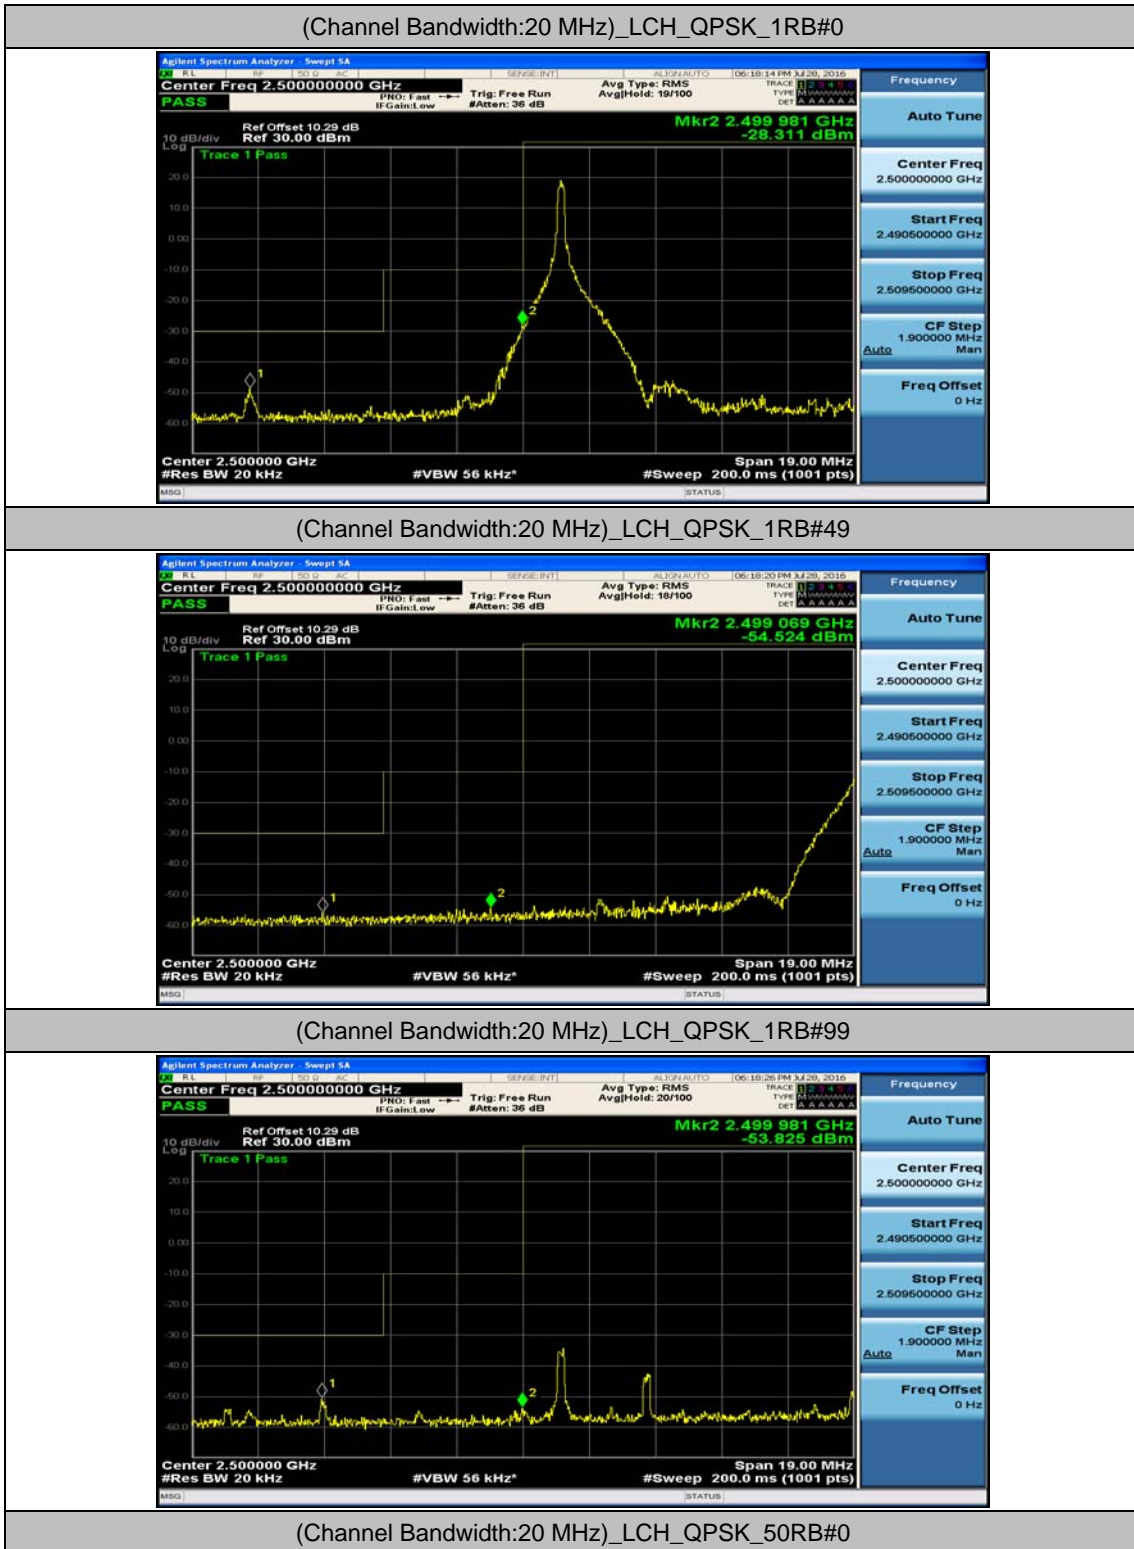

(Channel Bandwidth:15 MHz)_LCH_16QAM_37RB#0

(Channel Bandwidth:15 MHz)_LCH_16QAM_37RB#18

(Channel Bandwidth:15 MHz)_LCH_16QAM_37RB#38

(Channel Bandwidth:15 MHz)_LCH_16QAM_75RB#0

(Channel Bandwidth:15 MHz)_HCH_16QAM_1RB#0

(Channel Bandwidth:15 MHz)_HCH_16QAM_1RB#37

(Channel Bandwidth:15 MHz)_HCH_16QAM_1RB#74

(Channel Bandwidth:15 MHz)_HCH_16QAM_37RB#0

(Channel Bandwidth:15 MHz)_HCH_16QAM_37RB#18

(Channel Bandwidth:15 MHz)_HCH_16QAM_37RB#38

(Channel Bandwidth:15 MHz)_HCH_16QAM_75RB#0

Channel Bandwidth: 20 MHz

(Channel Bandwidth:20 MHz)_LCH_QPSK_50RB#25

(Channel Bandwidth:20 MHz)_LCH_QPSK_50RB#50

(Channel Bandwidth:20 MHz)_LCH_QPSK_100RB#0

(Channel Bandwidth:20 MHz)_HCH_QPSK_1RB#0