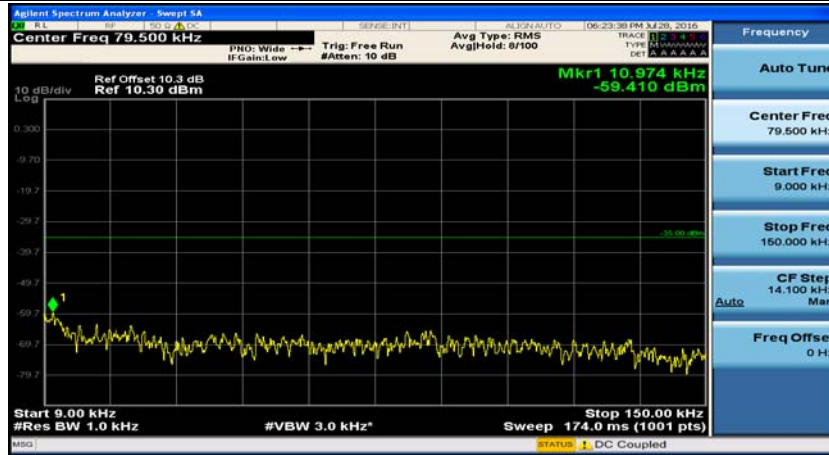

Appendix E: Conducted Spurious Emission

Test Graphs

Channel Bandwidth: 5 MHz

(Channel Bandwidth: 5 MHz)_MCH_QPSK_1RB#0

(Channel Bandwidth: 5 MHz)_MCH_QPSK_1RB#12

(Channel Bandwidth: 5 MHz)_HCH_QPSK_1RB#0

(Channel Bandwidth: 5 MHz)_HCH_QPSK_1RB#12