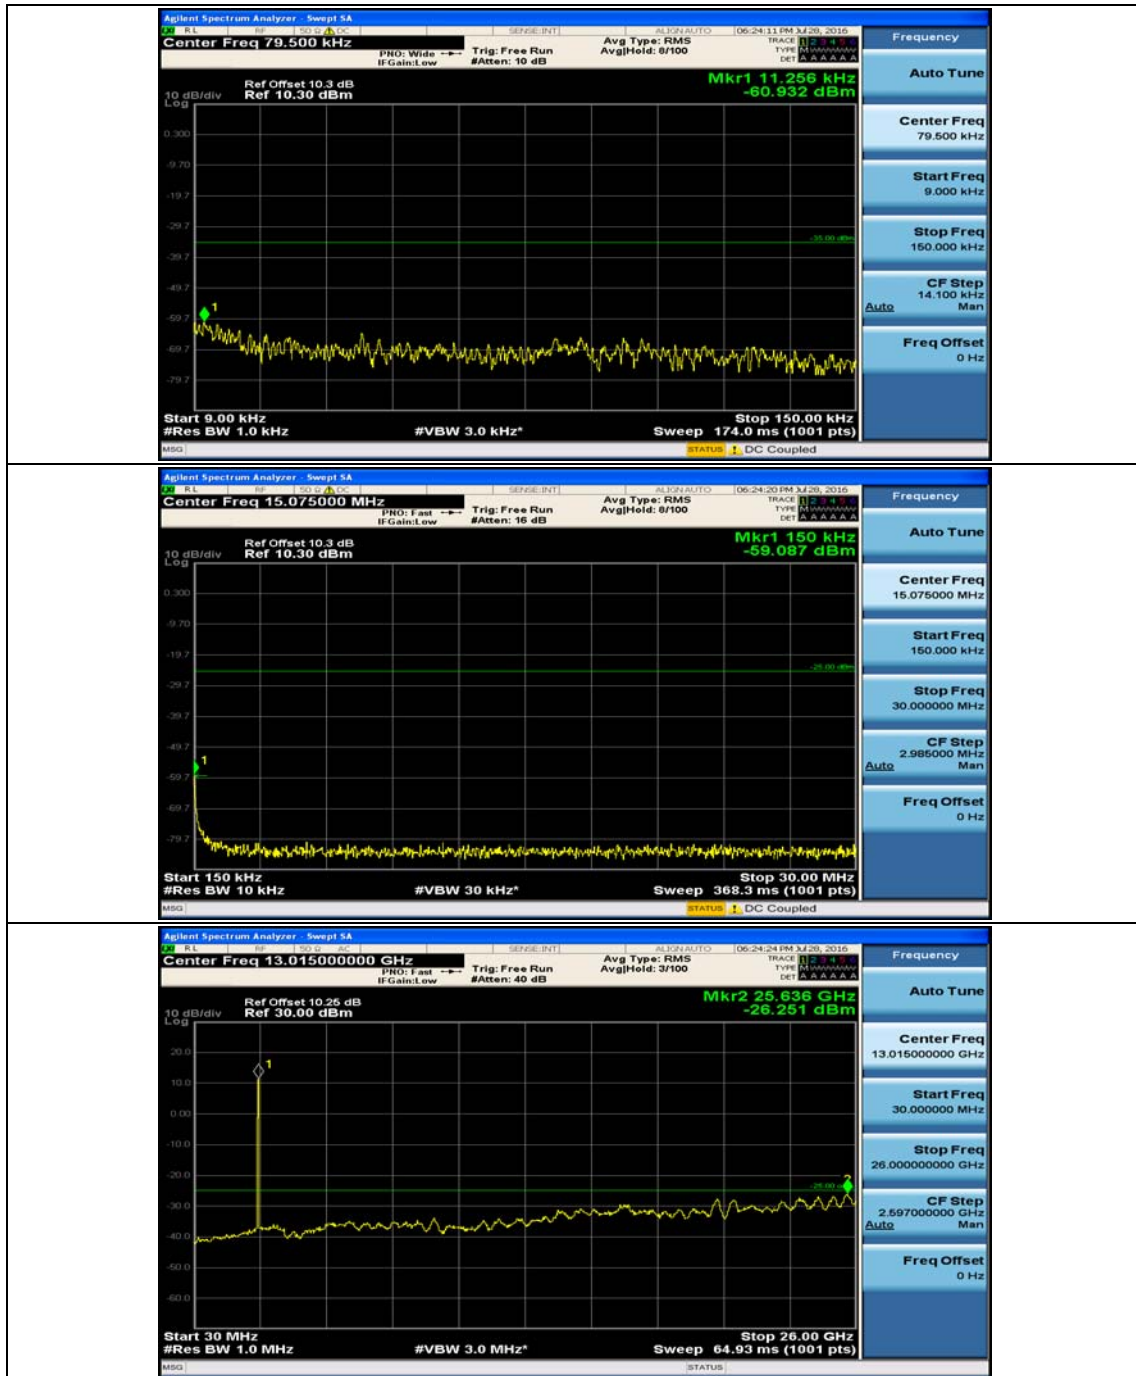

Appendix E: Conducted Spurious Emission

Test Graphs

Channel Bandwidth: 5 MHz

(Channel Bandwidth: 5 MHz)_MCH_QPSK_1RB#0

(Channel Bandwidth: 5 MHz)_MCH_QPSK_1RB#12

(Channel Bandwidth: 5 MHz)_HCH_QPSK_1RB#0

(Channel Bandwidth: 5 MHz)_HCH_QPSK_1RB#12