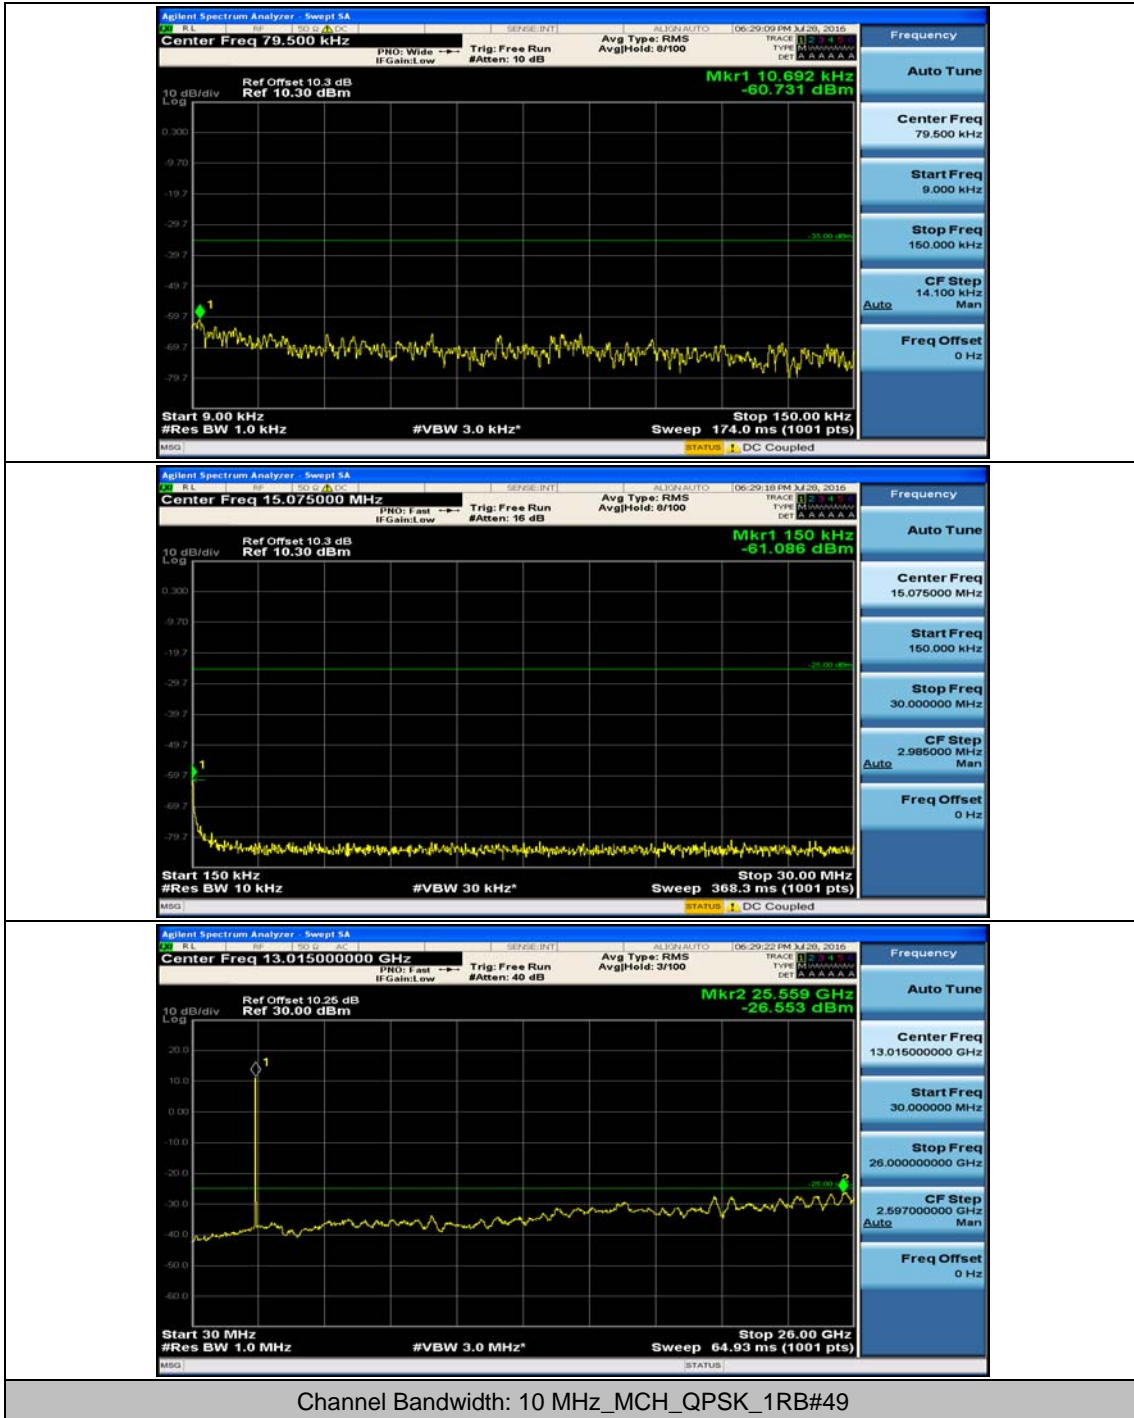

(Channel Bandwidth: 5 MHz)_HCH_16QAM_1RB#12

Channel Bandwidth: 10 MHz

Channel Bandwidth: 10 MHz_MCH_QPSK_1RB#0

Channel Bandwidth: 10 MHz_MCH_QPSK_1RB#24

Channel Bandwidth: 10 MHz_HCH_QPSK_1RB#0

Channel Bandwidth: 10 MHz_HCH_QPSK_1RB#24

Channel Bandwidth: 10 MHz_LCH_16QAM_1RB#0

Channel Bandwidth: 10 MHz_LCH_16QAM_1RB#24

Channel Bandwidth: 10 MHz_MCH_16QAM_1RB#0

Channel Bandwidth: 10 MHz_MCH_16QAM_1RB#24