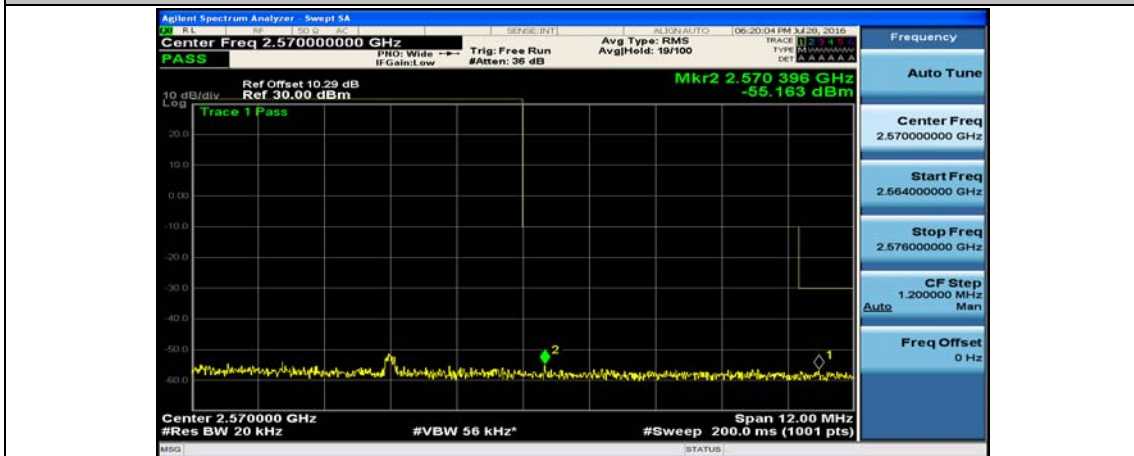

(Channel Bandwidth:20 MHz)_HCH_QPSK_1RB#49