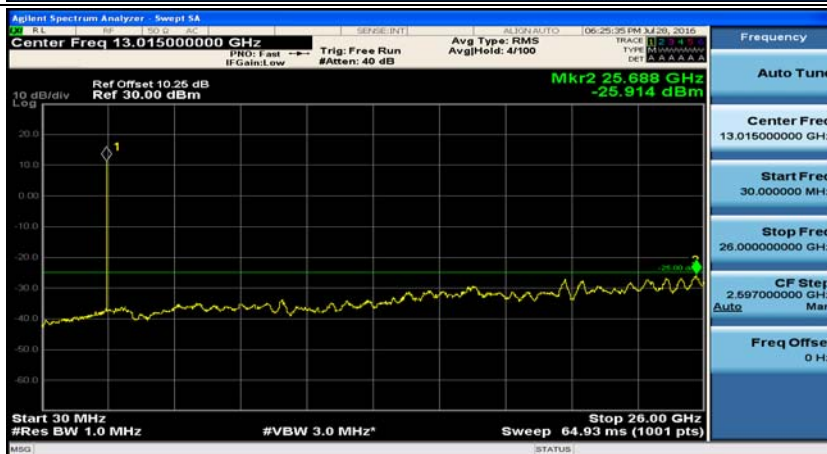

Appendix E: Conducted Spurious Emission

Test Graphs

Channel Bandwidth: 5 MHz

(Channel Bandwidth: 5 MHz)_MCH_QPSK_1RB#0

(Channel Bandwidth: 5 MHz)_MCH_QPSK_1RB#12

(Channel Bandwidth: 5 MHz)_HCH_QPSK_1RB#0

(Channel Bandwidth: 5 MHz)_HCH_QPSK_1RB#12