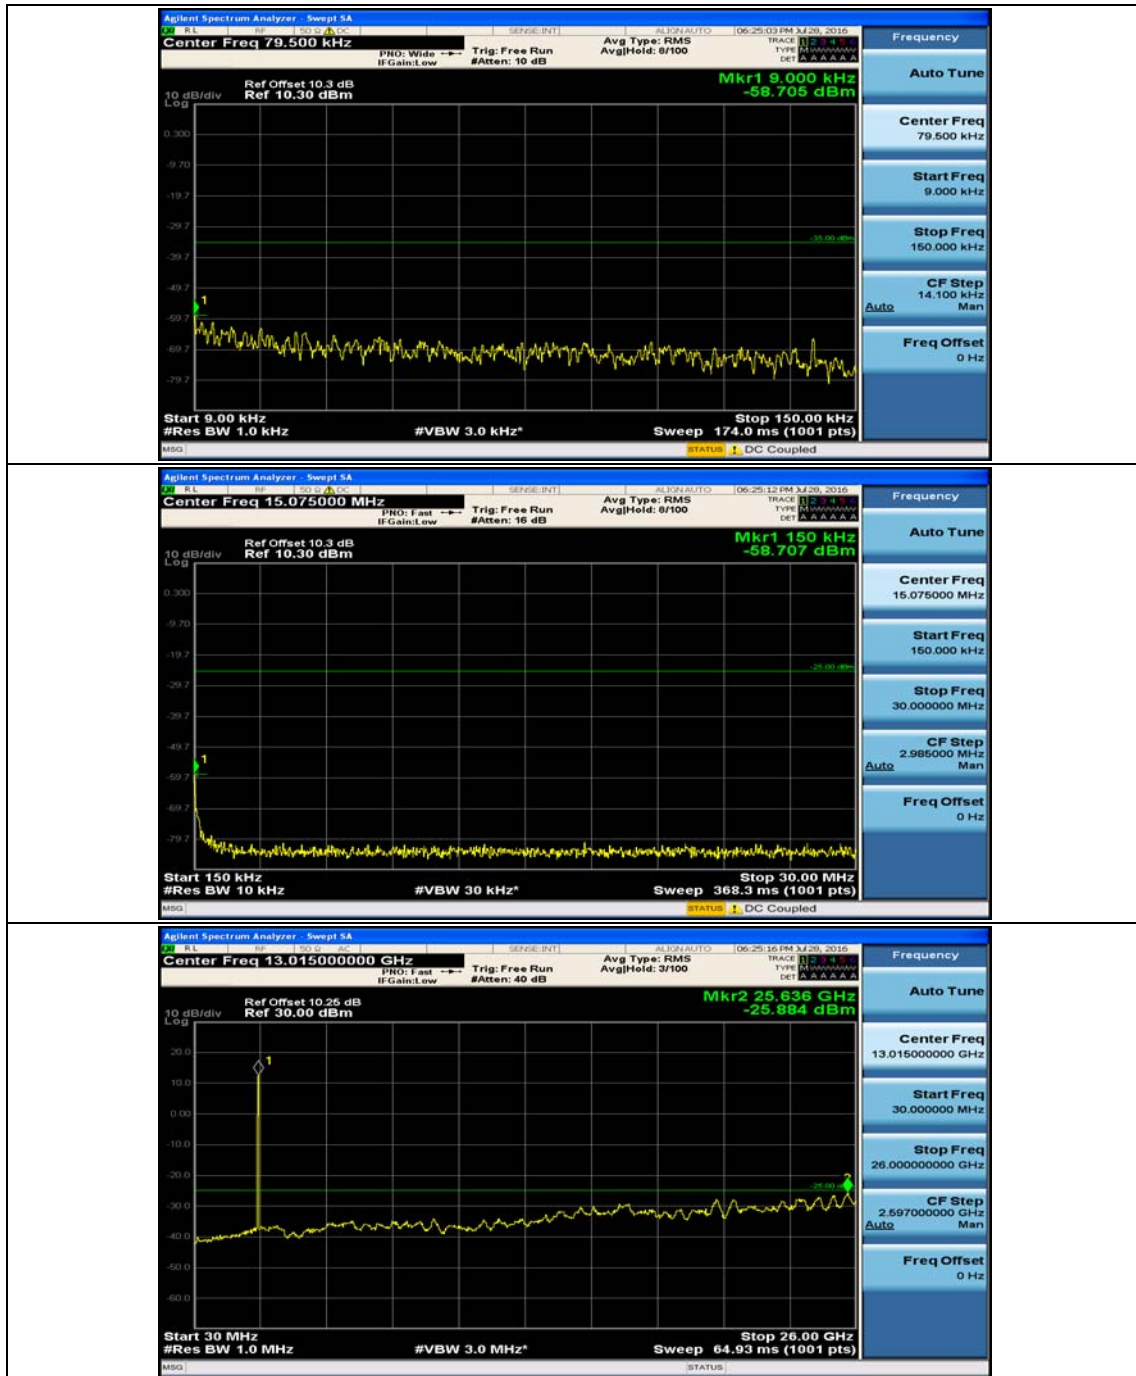

Appendix E: Conducted Spurious Emission

Test Graphs

Channel Bandwidth: 5 MHz

(Channel Bandwidth: 5 MHz)_MCH_QPSK_1RB#0

(Channel Bandwidth: 5 MHz)_MCH_QPSK_1RB#12

(Channel Bandwidth: 5 MHz)_HCH_QPSK_1RB#0

(Channel Bandwidth: 5 MHz)_HCH_QPSK_1RB#12

(Channel Bandwidth: 5 MHz)_LCH_16QAM_1RB#0

(Channel Bandwidth: 5 MHz)_LCH_16QAM_1RB#12

(Channel Bandwidth: 5 MHz)_MCH_16QAM_1RB#0

(Channel Bandwidth: 5 MHz)_MCH_16QAM_1RB#12

(Channel Bandwidth: 5 MHz)_HCH_16QAM_1RB#0