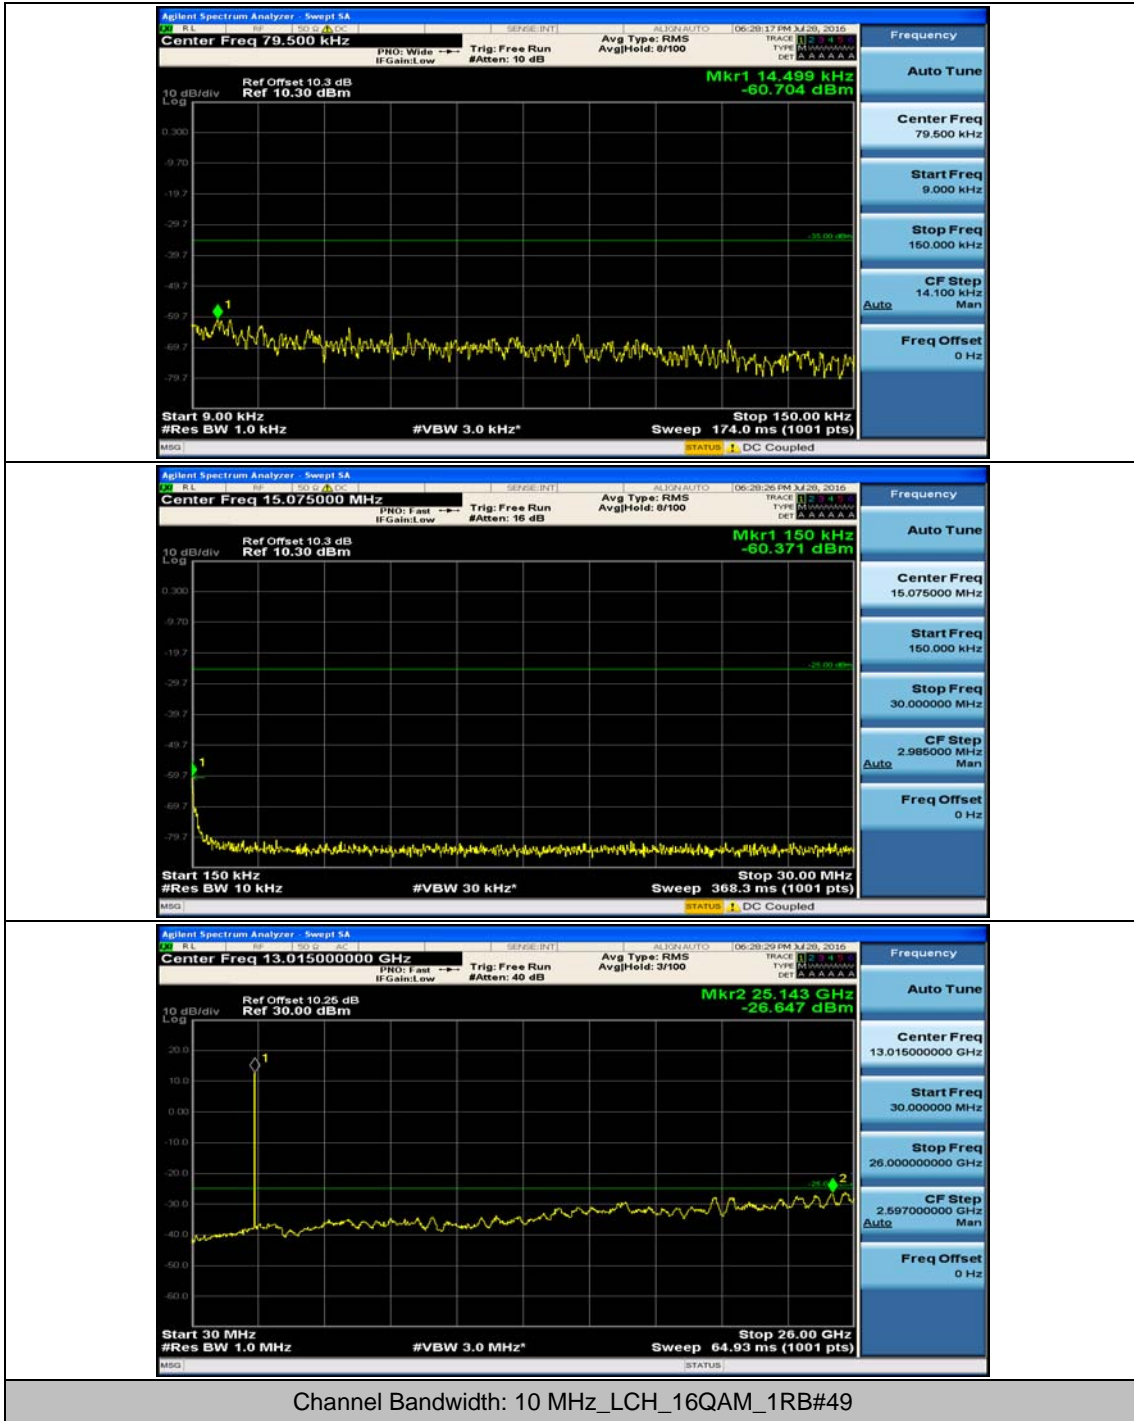

(Channel Bandwidth: 5 MHz)_HCH_16QAM_1RB#12

Channel Bandwidth: 10 MHz

Channel Bandwidth: 10 MHz_MCH_QPSK_1RB#0

Channel Bandwidth: 10 MHz_MCH_QPSK_1RB#24

Channel Bandwidth: 10 MHz_HCH_QPSK_1RB#0

Channel Bandwidth: 10 MHz_HCH_QPSK_1RB#24

Channel Bandwidth: 10 MHz_LCH_16QAM_1RB#0

Channel Bandwidth: 10 MHz_LCH_16QAM_1RB#24

Channel Bandwidth: 10 MHz_MCH_16QAM_1RB#0

Channel Bandwidth: 10 MHz_MCH_16QAM_1RB#24