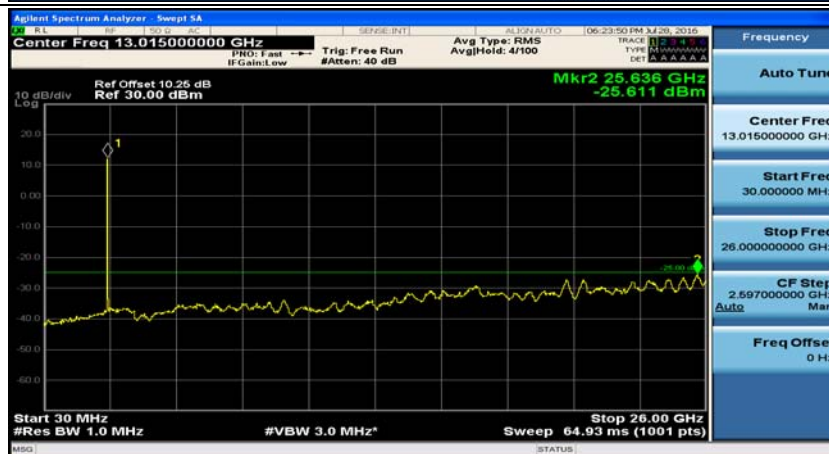

Appendix E: Conducted Spurious Emission

Test Graphs

Channel Bandwidth: 5 MHz

(Channel Bandwidth: 5 MHz)_MCH_QPSK_1RB#0

(Channel Bandwidth: 5 MHz)_MCH_QPSK_1RB#12

(Channel Bandwidth: 5 MHz)_HCH_QPSK_1RB#0

(Channel Bandwidth: 5 MHz)_HCH_QPSK_1RB#12