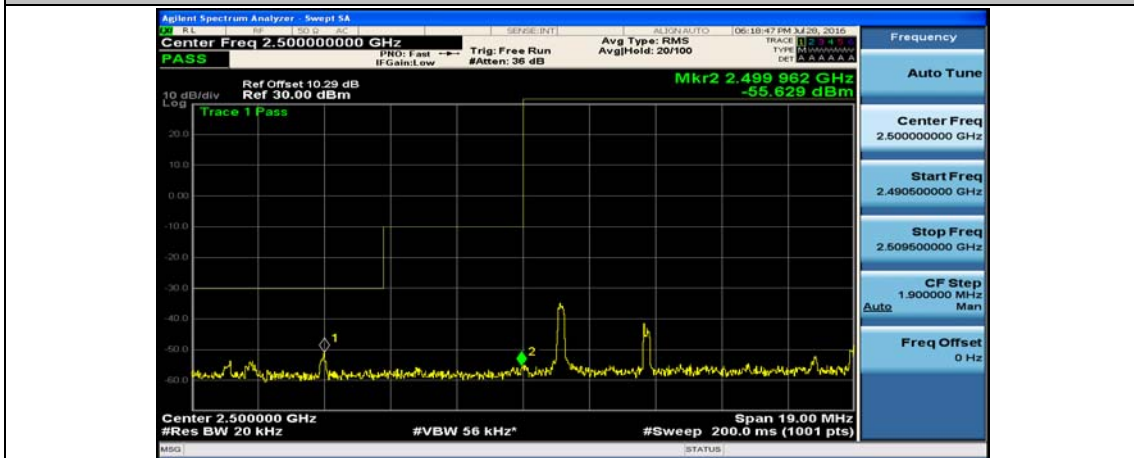

(Channel Bandwidth:20 MHz)_HCH_QPSK_100RB#0

(Channel Bandwidth:20 MHz)_LCH_16QAM_1RB#0

(Channel Bandwidth:20 MHz)_LCH_16QAM_1RB#49

(Channel Bandwidth:20 MHz)_LCH_16QAM_1RB#99

(Channel Bandwidth:20 MHz)_LCH_16QAM_50RB#0

(Channel Bandwidth:20 MHz)_LCH_16QAM_50RB#25

(Channel Bandwidth:20 MHz)_LCH_16QAM_50RB#50

(Channel Bandwidth:20 MHz)_LCH_16QAM_100RB#0

(Channel Bandwidth:20 MHz)_HCH_16QAM_1RB#0

(Channel Bandwidth:20 MHz)_HCH_16QAM_1RB#49