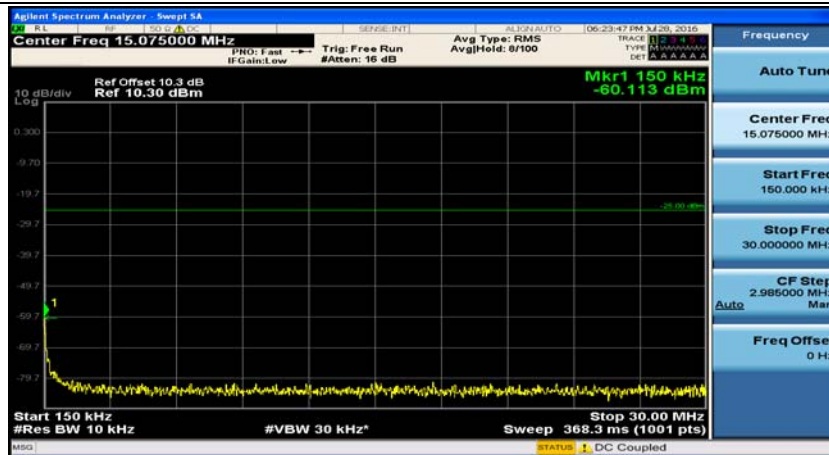

Appendix E: Conducted Spurious Emission

Test Graphs

Channel Bandwidth: 5 MHz

(Channel Bandwidth: 5 MHz)_MCH_QPSK_1RB#0

(Channel Bandwidth: 5 MHz)_MCH_QPSK_1RB#12

(Channel Bandwidth: 5 MHz)_HCH_QPSK_1RB#0

(Channel Bandwidth: 5 MHz)_HCH_QPSK_1RB#12