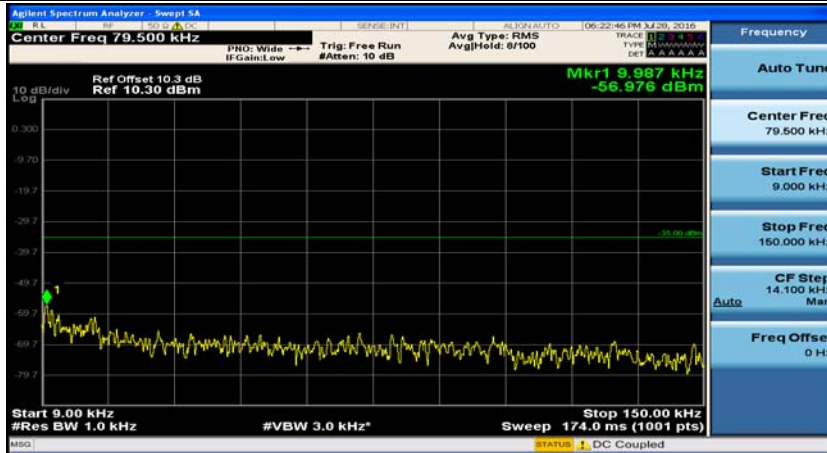

(Channel Bandwidth: 5 MHz)_LCH_16QAM_1RB#0

(Channel Bandwidth: 5 MHz)_LCH_16QAM_1RB#12