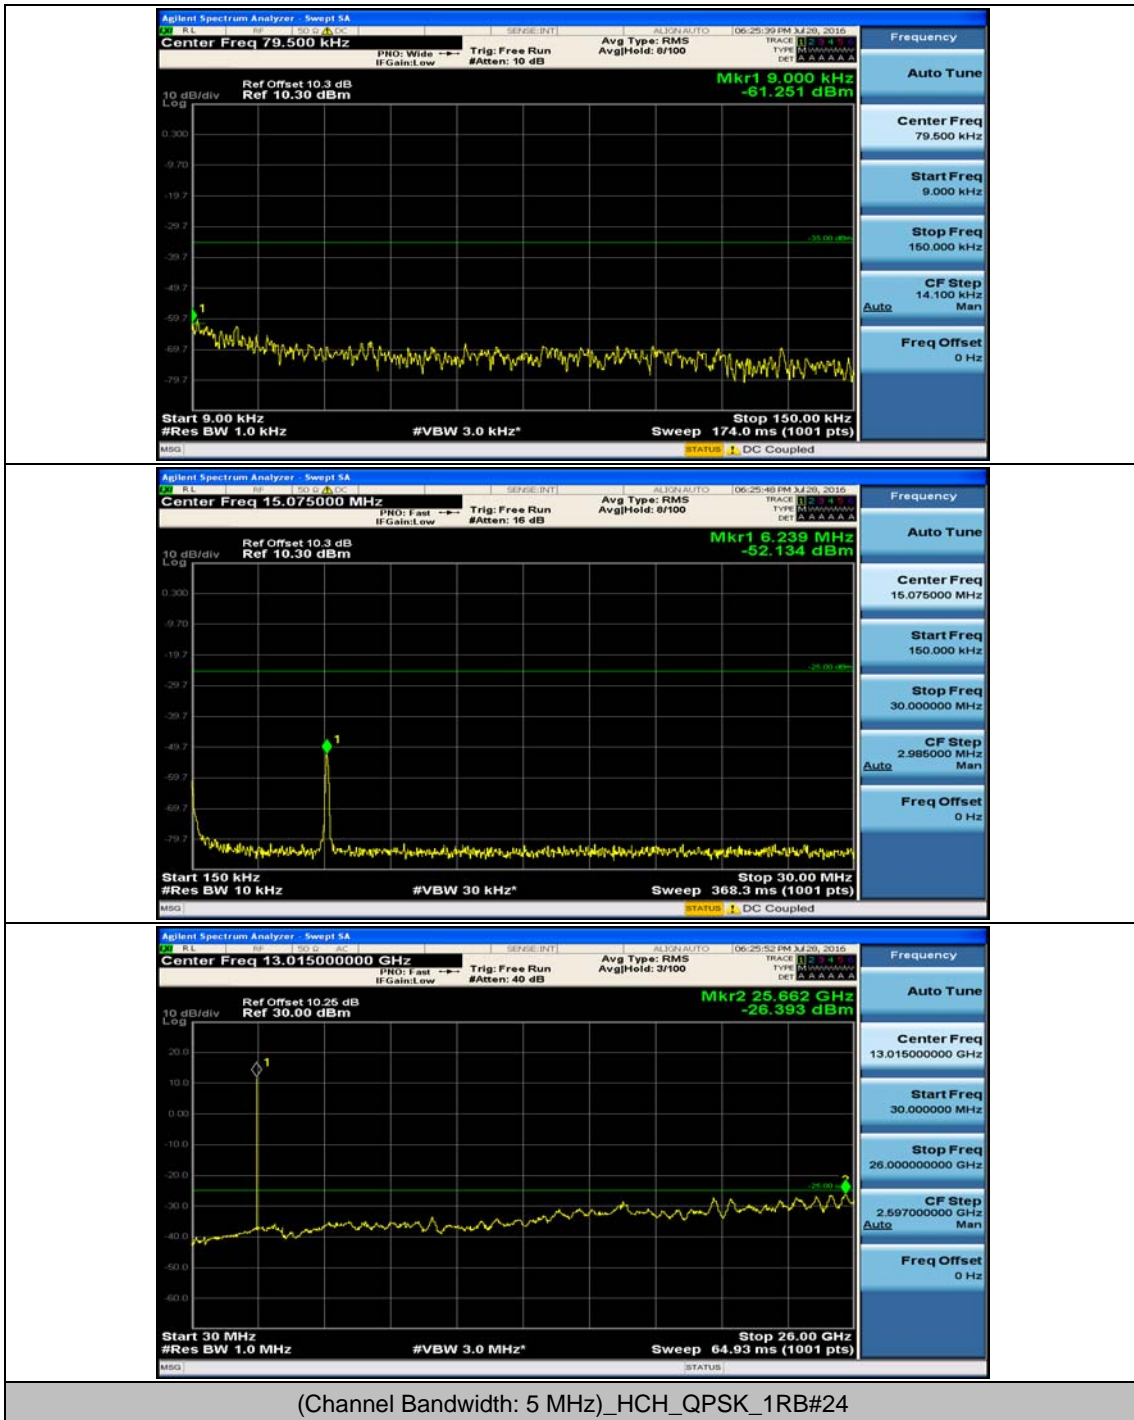

Appendix E: Conducted Spurious Emission

Test Graphs

Channel Bandwidth: 5 MHz

(Channel Bandwidth: 5 MHz)_MCH_QPSK_1RB#0

(Channel Bandwidth: 5 MHz)_MCH_QPSK_1RB#12

(Channel Bandwidth: 5 MHz)_HCH_QPSK_1RB#0

(Channel Bandwidth: 5 MHz)_HCH_QPSK_1RB#12