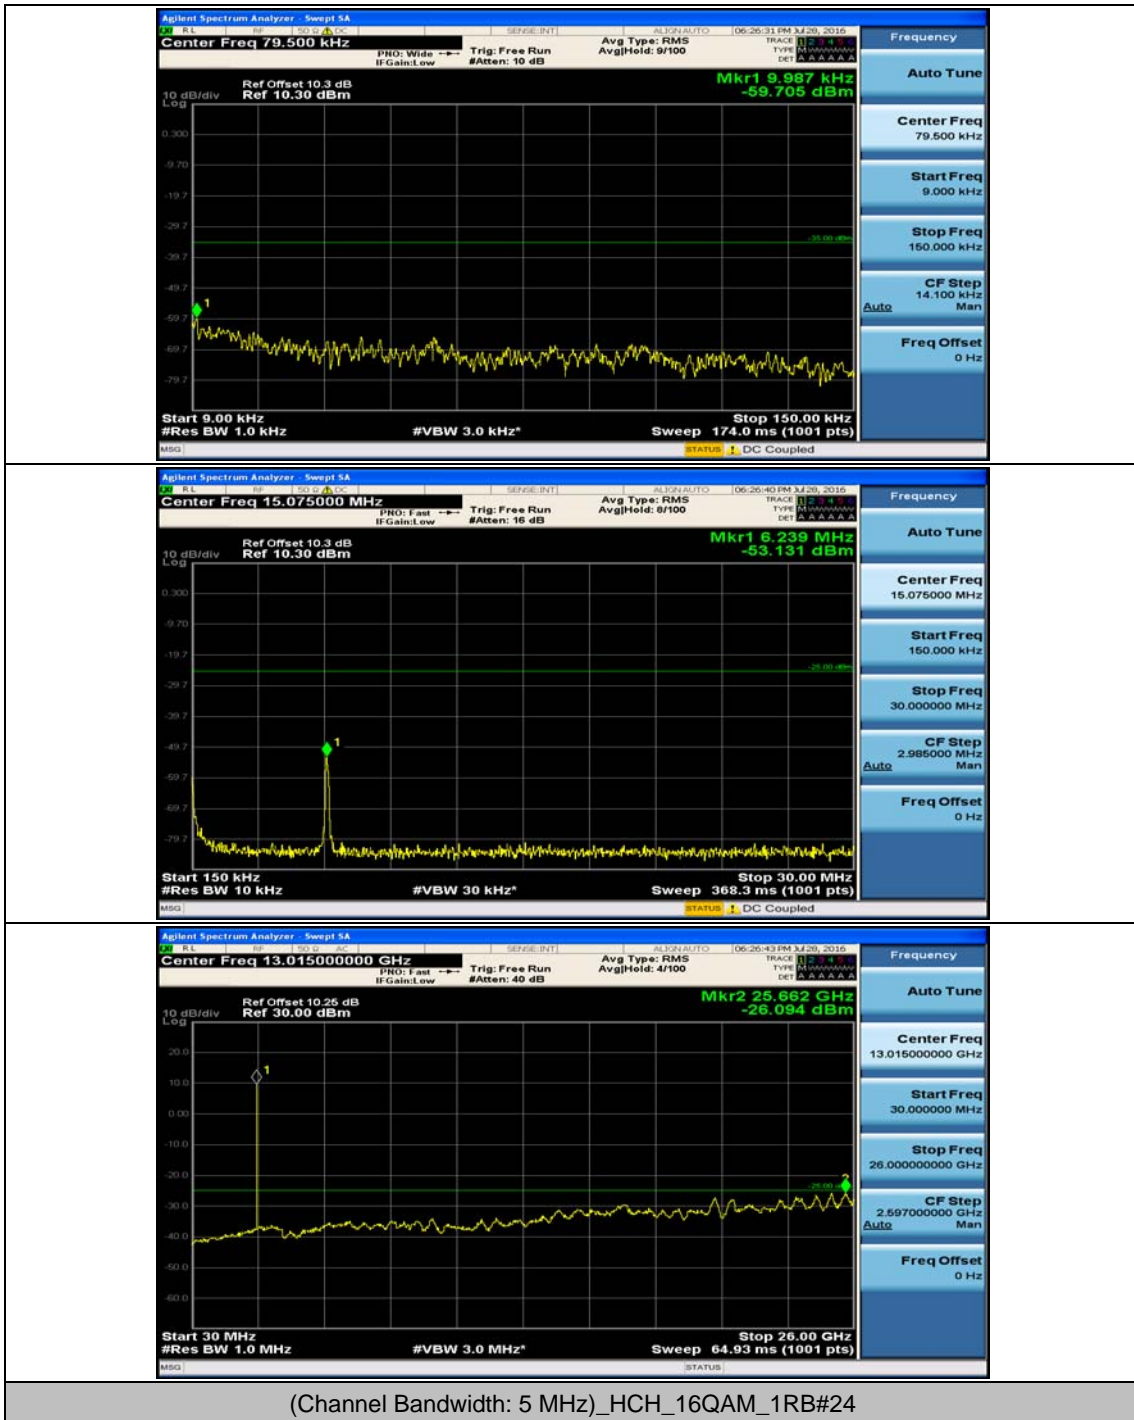

(Channel Bandwidth: 5 MHz)_HCH_16QAM_1RB#12