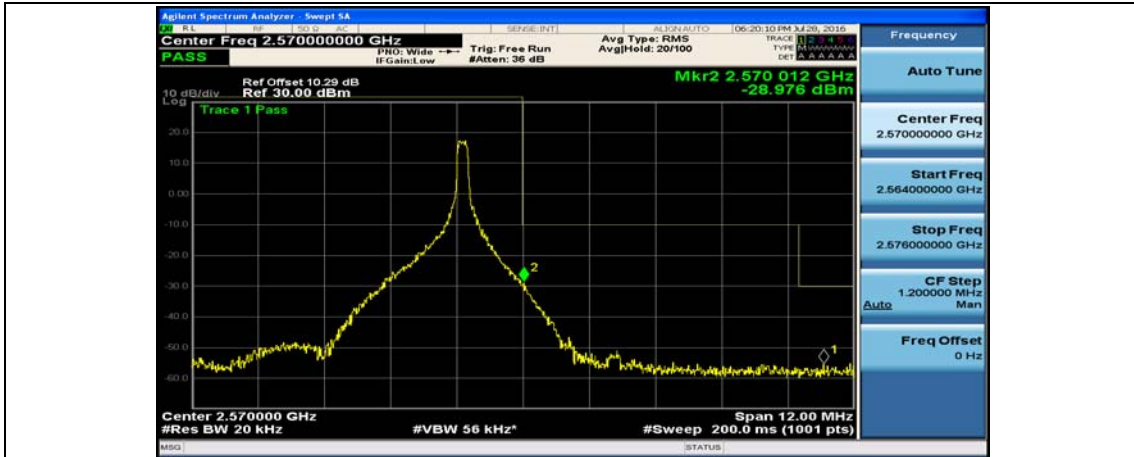

(Channel Bandwidth:20 MHz)_HCH_QPSK_1RB#99