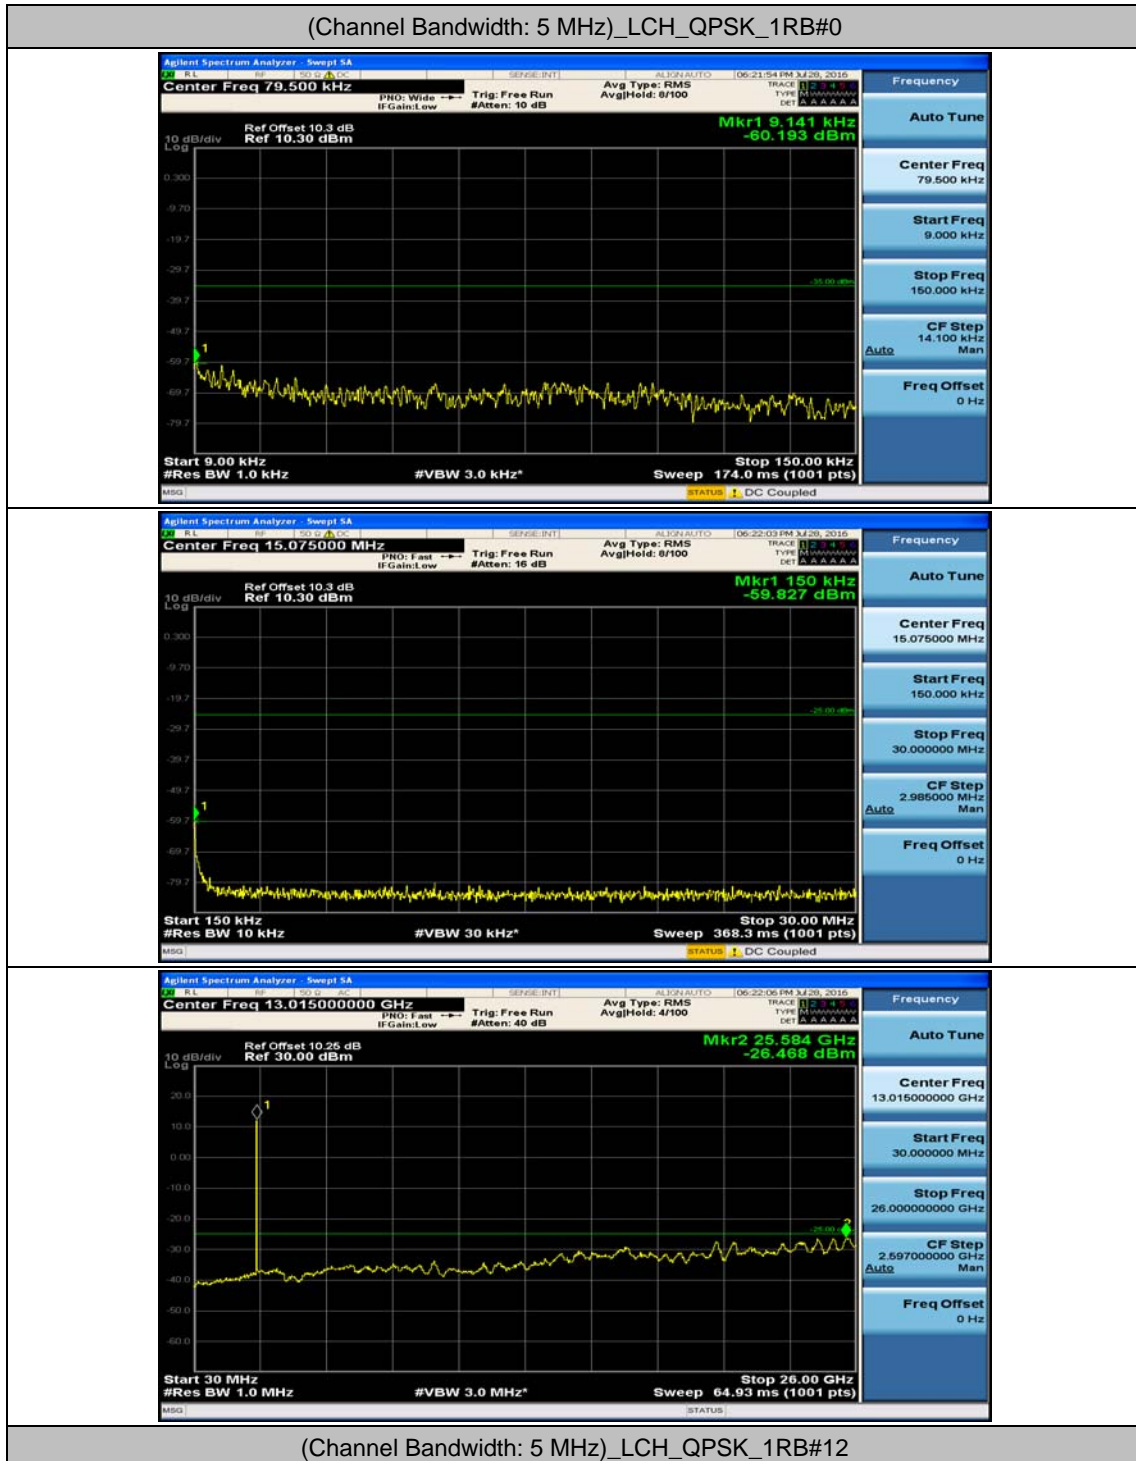

(Channel Bandwidth:20 MHz)_HCH_16QAM_1RB#99

(Channel Bandwidth:20 MHz)_HCH_16QAM_50RB#0

(Channel Bandwidth:20 MHz)_HCH_16QAM_50RB#25

(Channel Bandwidth:20 MHz)_HCH_16QAM_50RB#50

(Channel Bandwidth:20 MHz)_HCH_16QAM_100RB#0

Appendix E: Conducted Spurious Emission

Test Graphs

Channel Bandwidth: 5 MHz

(Channel Bandwidth: 5 MHz)_MCH_QPSK_1RB#0

(Channel Bandwidth: 5 MHz)_MCH_QPSK_1RB#12

(Channel Bandwidth: 5 MHz)_HCH_QPSK_1RB#0

(Channel Bandwidth: 5 MHz)_HCH_QPSK_1RB#12