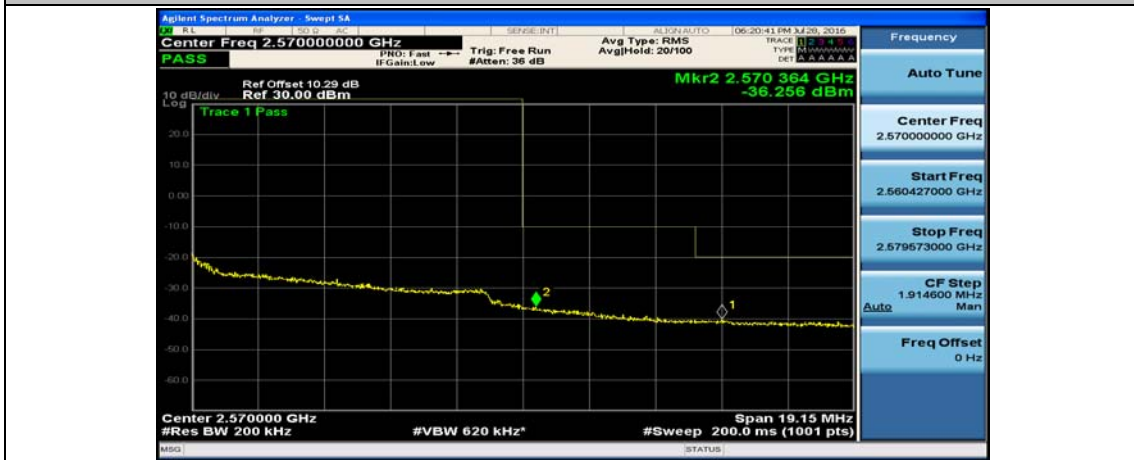

(Channel Bandwidth:20 MHz)_HCH_QPSK_50RB#0