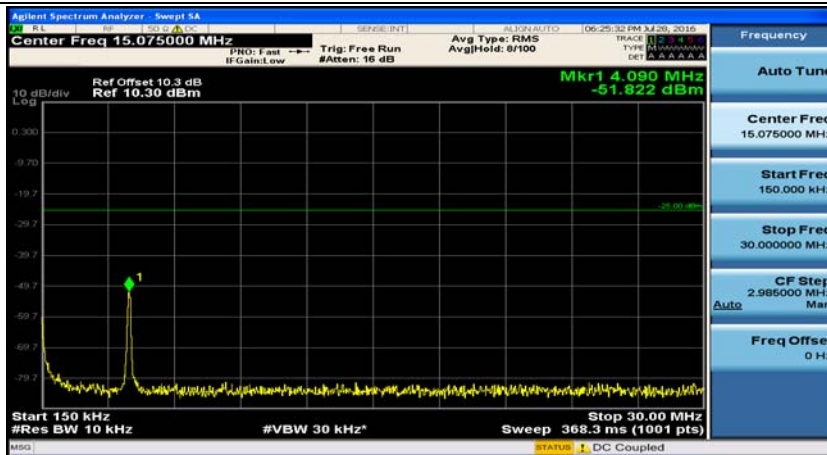

Appendix E: Conducted Spurious Emission

Test Graphs

Channel Bandwidth: 5 MHz

(Channel Bandwidth: 5 MHz)_MCH_QPSK_1RB#0

(Channel Bandwidth: 5 MHz)_MCH_QPSK_1RB#12

(Channel Bandwidth: 5 MHz)_HCH_QPSK_1RB#0

(Channel Bandwidth: 5 MHz)_HCH_QPSK_1RB#12