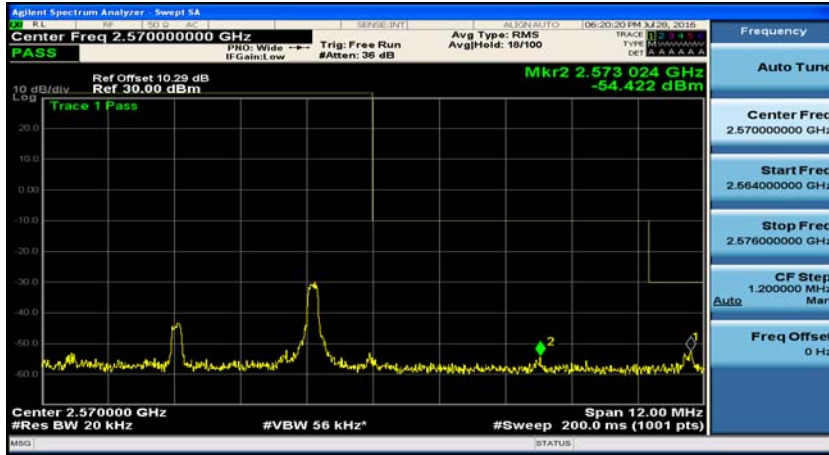

(Channel Bandwidth:20 MHz)_LCH_16QAM_50RB#25

(Channel Bandwidth:20 MHz)_LCH_16QAM_50RB#50

(Channel Bandwidth:20 MHz)_LCH_16QAM_100RB#0

(Channel Bandwidth:20 MHz)_HCH_16QAM_1RB#0

(Channel Bandwidth:20 MHz)_HCH_16QAM_1RB#49