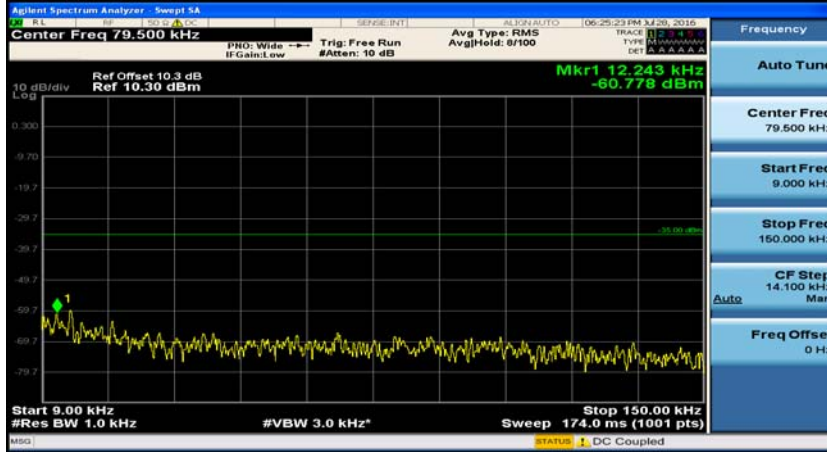

Appendix E: Conducted Spurious Emission

Test Graphs

Channel Bandwidth: 5 MHz

(Channel Bandwidth: 5 MHz)_MCH_QPSK_1RB#0

(Channel Bandwidth: 5 MHz)_MCH_QPSK_1RB#12

(Channel Bandwidth: 5 MHz)_HCH_QPSK_1RB#0

(Channel Bandwidth: 5 MHz)_HCH_QPSK_1RB#12