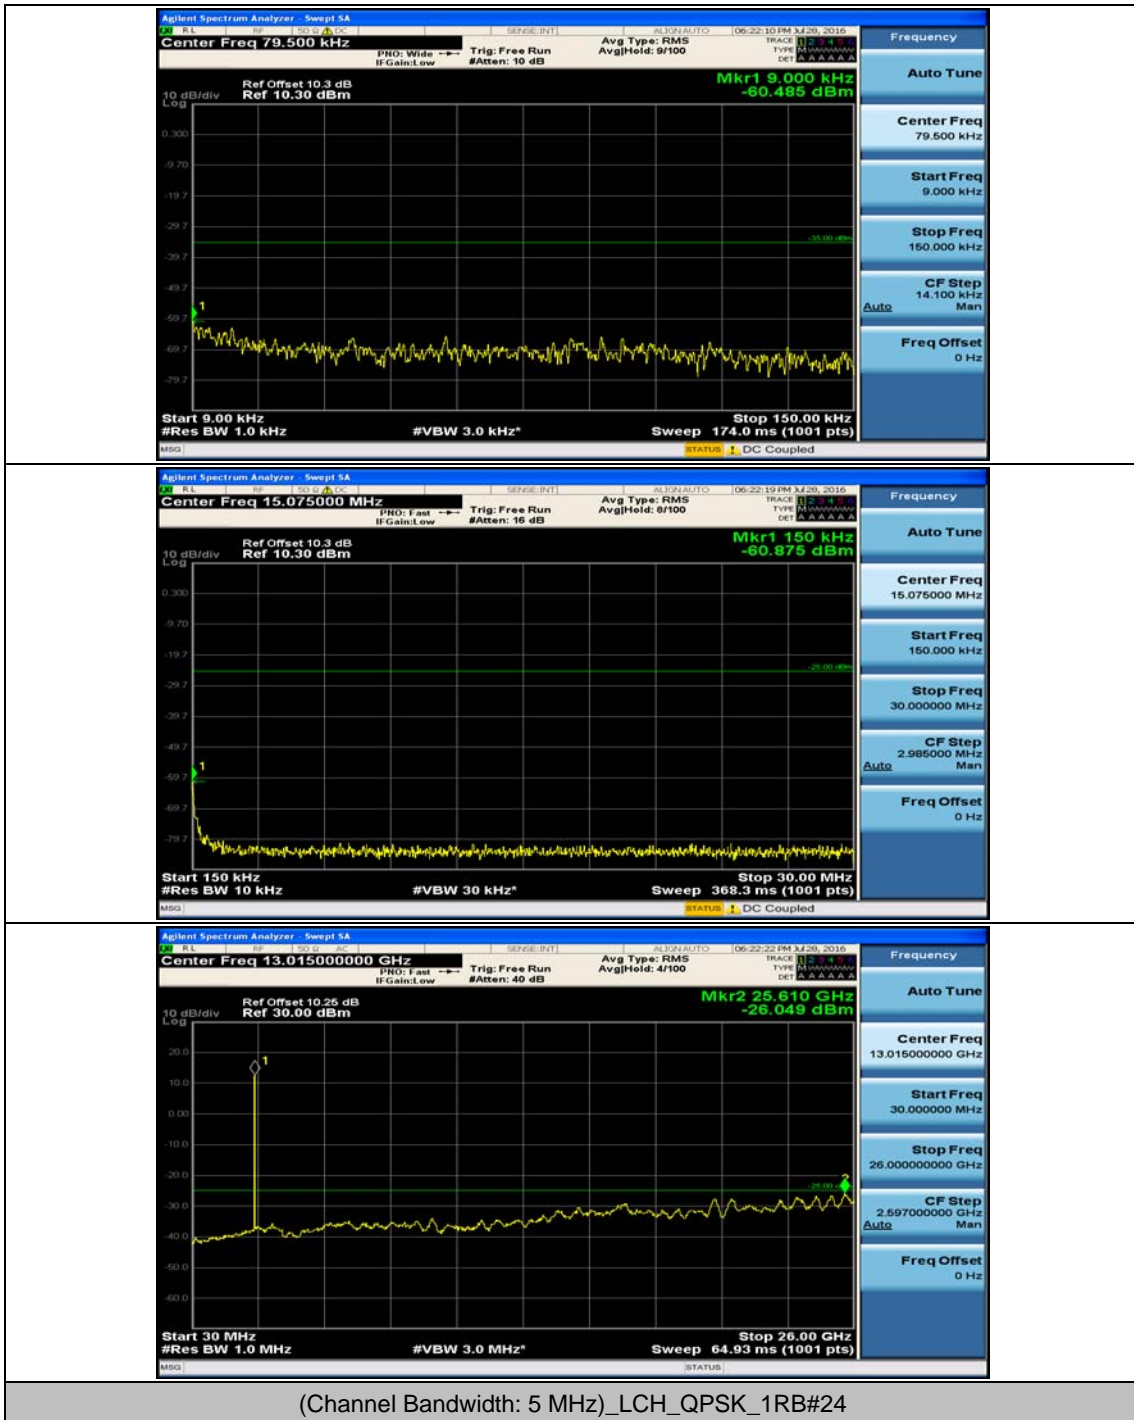

(Channel Bandwidth:20 MHz)_HCH_16QAM_1RB#99

(Channel Bandwidth:20 MHz)_HCH_16QAM_50RB#0

(Channel Bandwidth:20 MHz)_HCH_16QAM_50RB#25

(Channel Bandwidth:20 MHz)_HCH_16QAM_50RB#50

(Channel Bandwidth:20 MHz)_HCH_16QAM_100RB#0

Appendix E: Conducted Spurious Emission

Test Graphs

Channel Bandwidth: 5 MHz

(Channel Bandwidth: 5 MHz)_MCH_QPSK_1RB#0

(Channel Bandwidth: 5 MHz)_MCH_QPSK_1RB#12

(Channel Bandwidth: 5 MHz)_HCH_QPSK_1RB#0

(Channel Bandwidth: 5 MHz)_HCH_QPSK_1RB#12