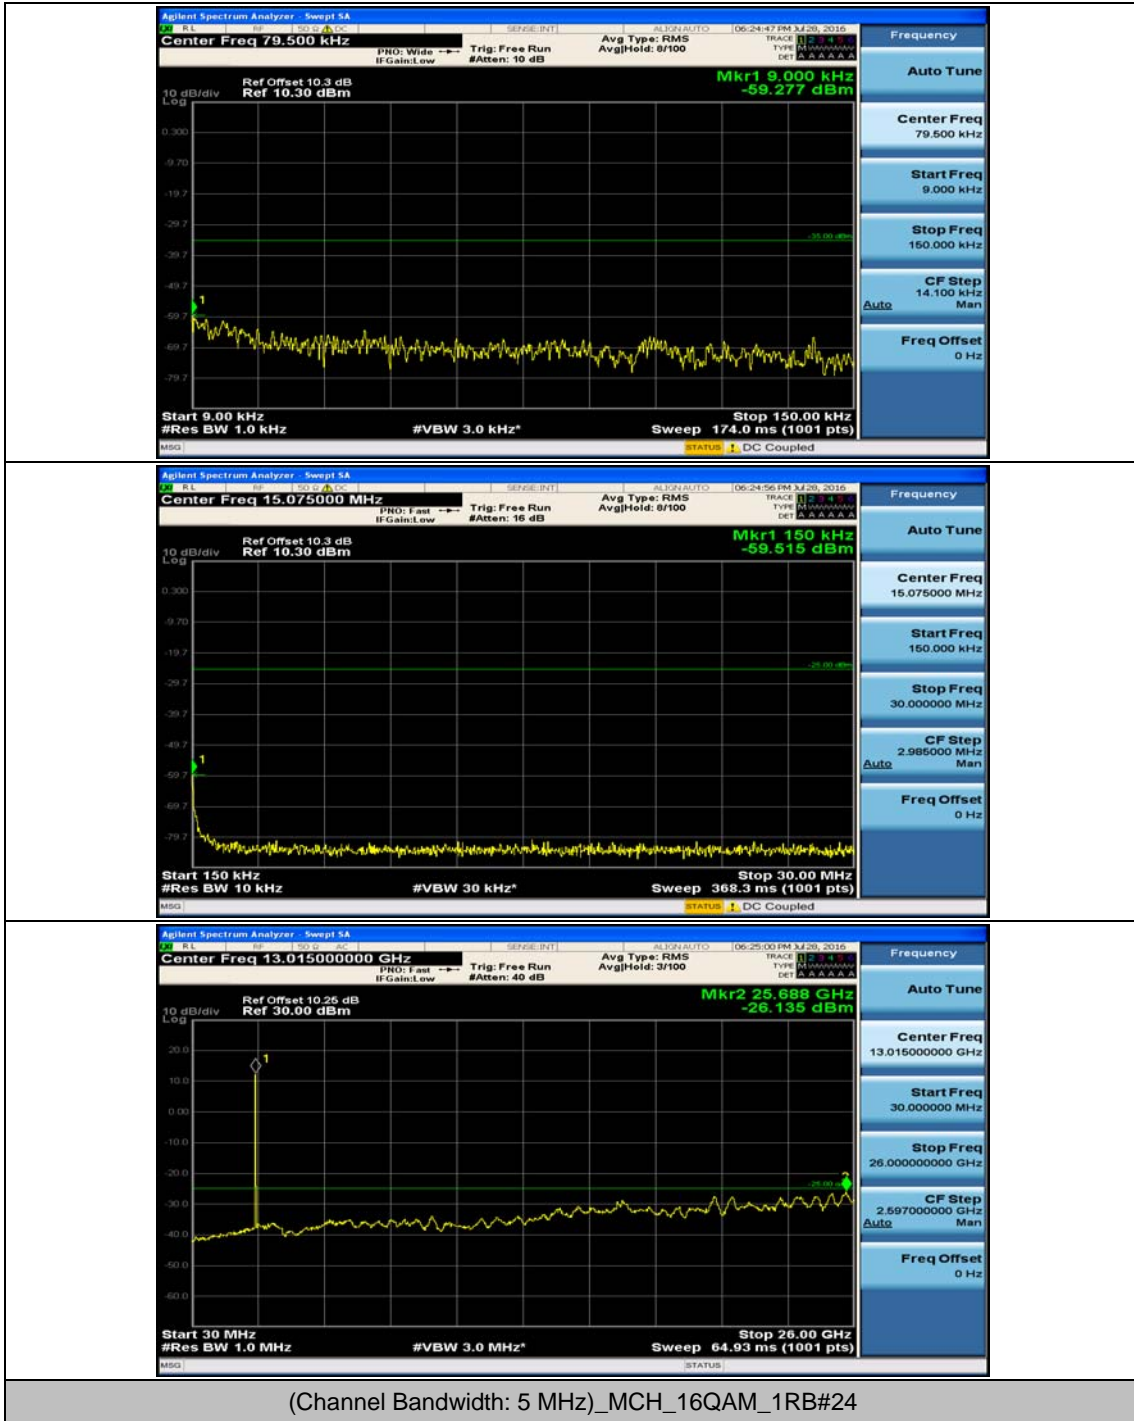

Appendix E: Conducted Spurious Emission

Test Graphs

Channel Bandwidth: 5 MHz

(Channel Bandwidth: 5 MHz)_MCH_QPSK_1RB#0

(Channel Bandwidth: 5 MHz)_MCH_QPSK_1RB#12

(Channel Bandwidth: 5 MHz)_HCH_QPSK_1RB#0

(Channel Bandwidth: 5 MHz)_HCH_QPSK_1RB#12

(Channel Bandwidth: 5 MHz)_LCH_16QAM_1RB#0

(Channel Bandwidth: 5 MHz)_LCH_16QAM_1RB#12

(Channel Bandwidth: 5 MHz)_MCH_16QAM_1RB#0

(Channel Bandwidth: 5 MHz)_MCH_16QAM_1RB#12

(Channel Bandwidth: 5 MHz)_HCH_16QAM_1RB#0