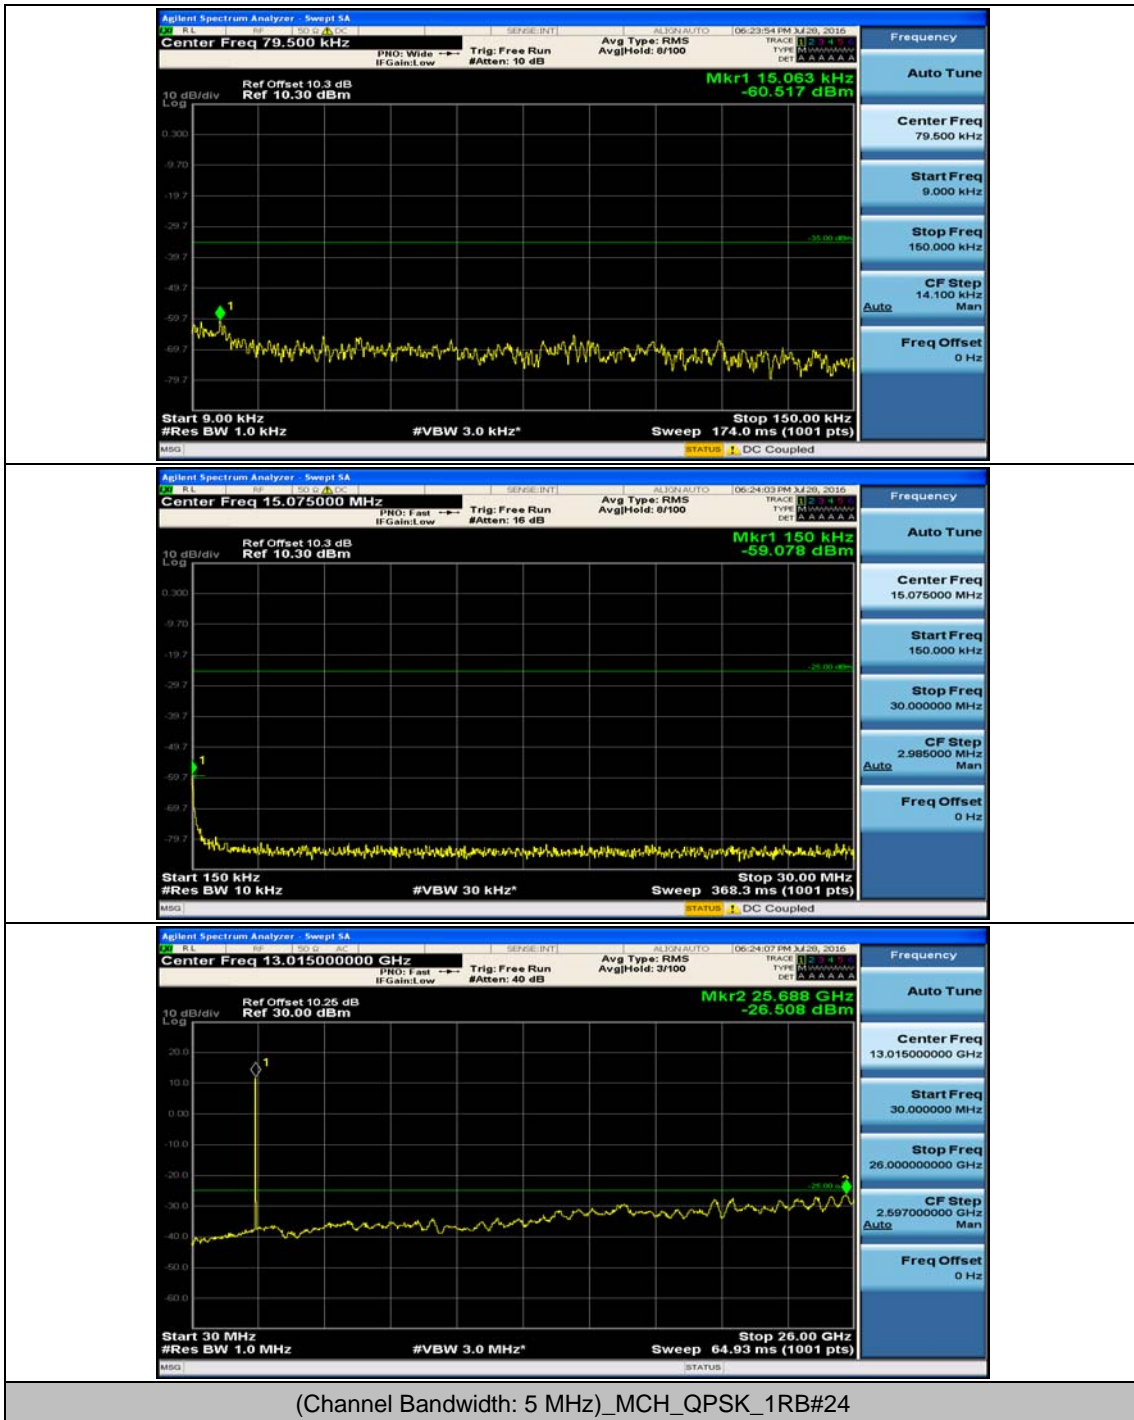

Appendix E: Conducted Spurious Emission

Test Graphs

Channel Bandwidth: 5 MHz

(Channel Bandwidth: 5 MHz)_MCH_QPSK_1RB#0

(Channel Bandwidth: 5 MHz)_MCH_QPSK_1RB#12

(Channel Bandwidth: 5 MHz)_HCH_QPSK_1RB#0

(Channel Bandwidth: 5 MHz)_HCH_QPSK_1RB#12