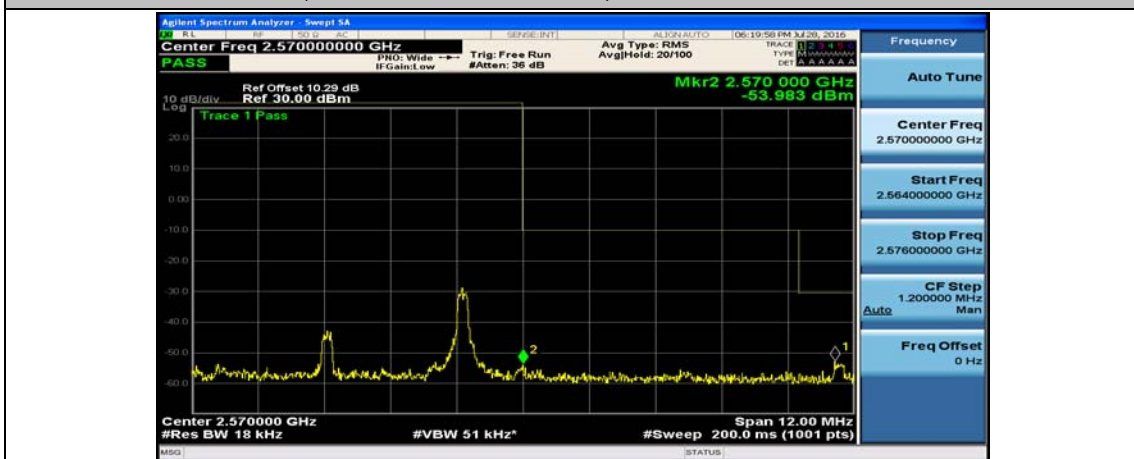

(Channel Bandwidth:15 MHz)_HCH_16QAM_75RB#0

Channel Bandwidth: 20 MHz

(Channel Bandwidth:20 MHz)_LCH_QPSK_50RB#25

(Channel Bandwidth:20 MHz)_LCH_QPSK_50RB#50

(Channel Bandwidth:20 MHz)_LCH_QPSK_100RB#0

(Channel Bandwidth:20 MHz)_HCH_QPSK_1RB#0