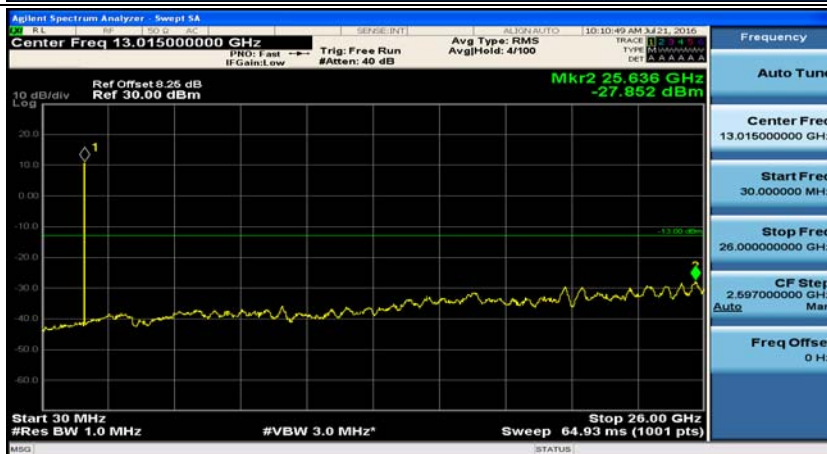

(Channel Bandwidth: 1.4 MHz)_LCH_16QAM_1RB#0