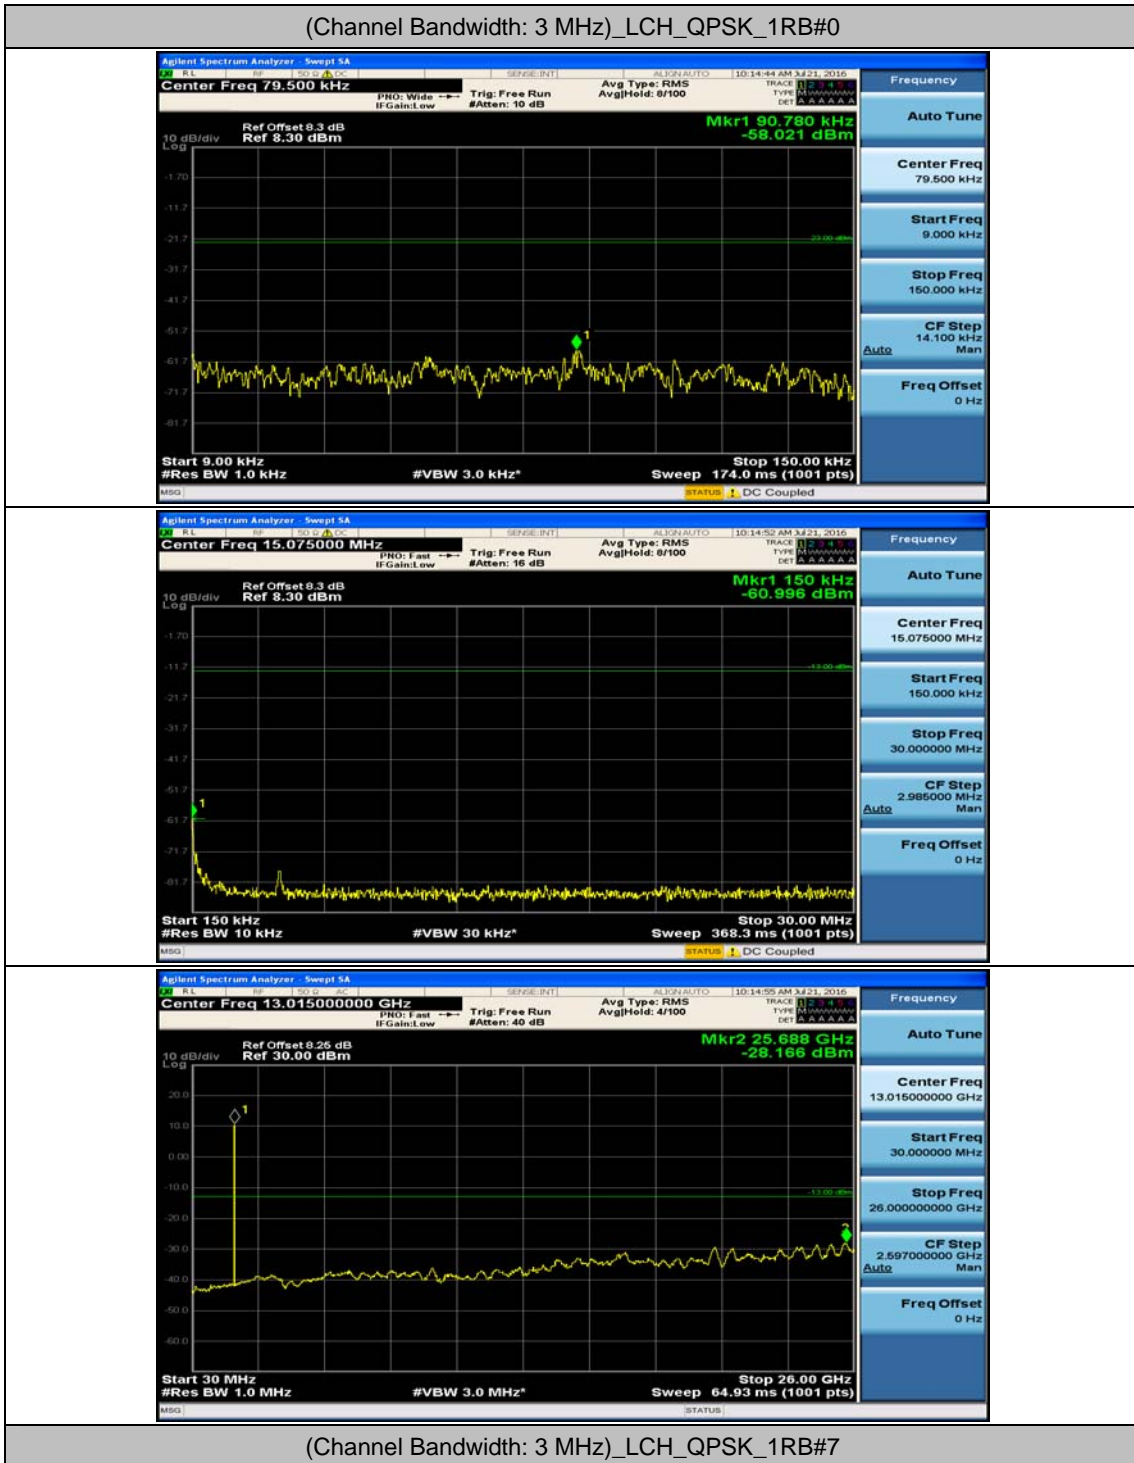

(Channel Bandwidth: 1.4 MHz)_HCH_16QAM_1RB#0

(Channel Bandwidth: 1.4 MHz)_HCH_16QAM_1RB#3

Channel Bandwidth: 3 MHz

(Channel Bandwidth: 3 MHz)_MCH_QPSK_1RB#0

(Channel Bandwidth: 3 MHz)_MCH_QPSK_1RB#7