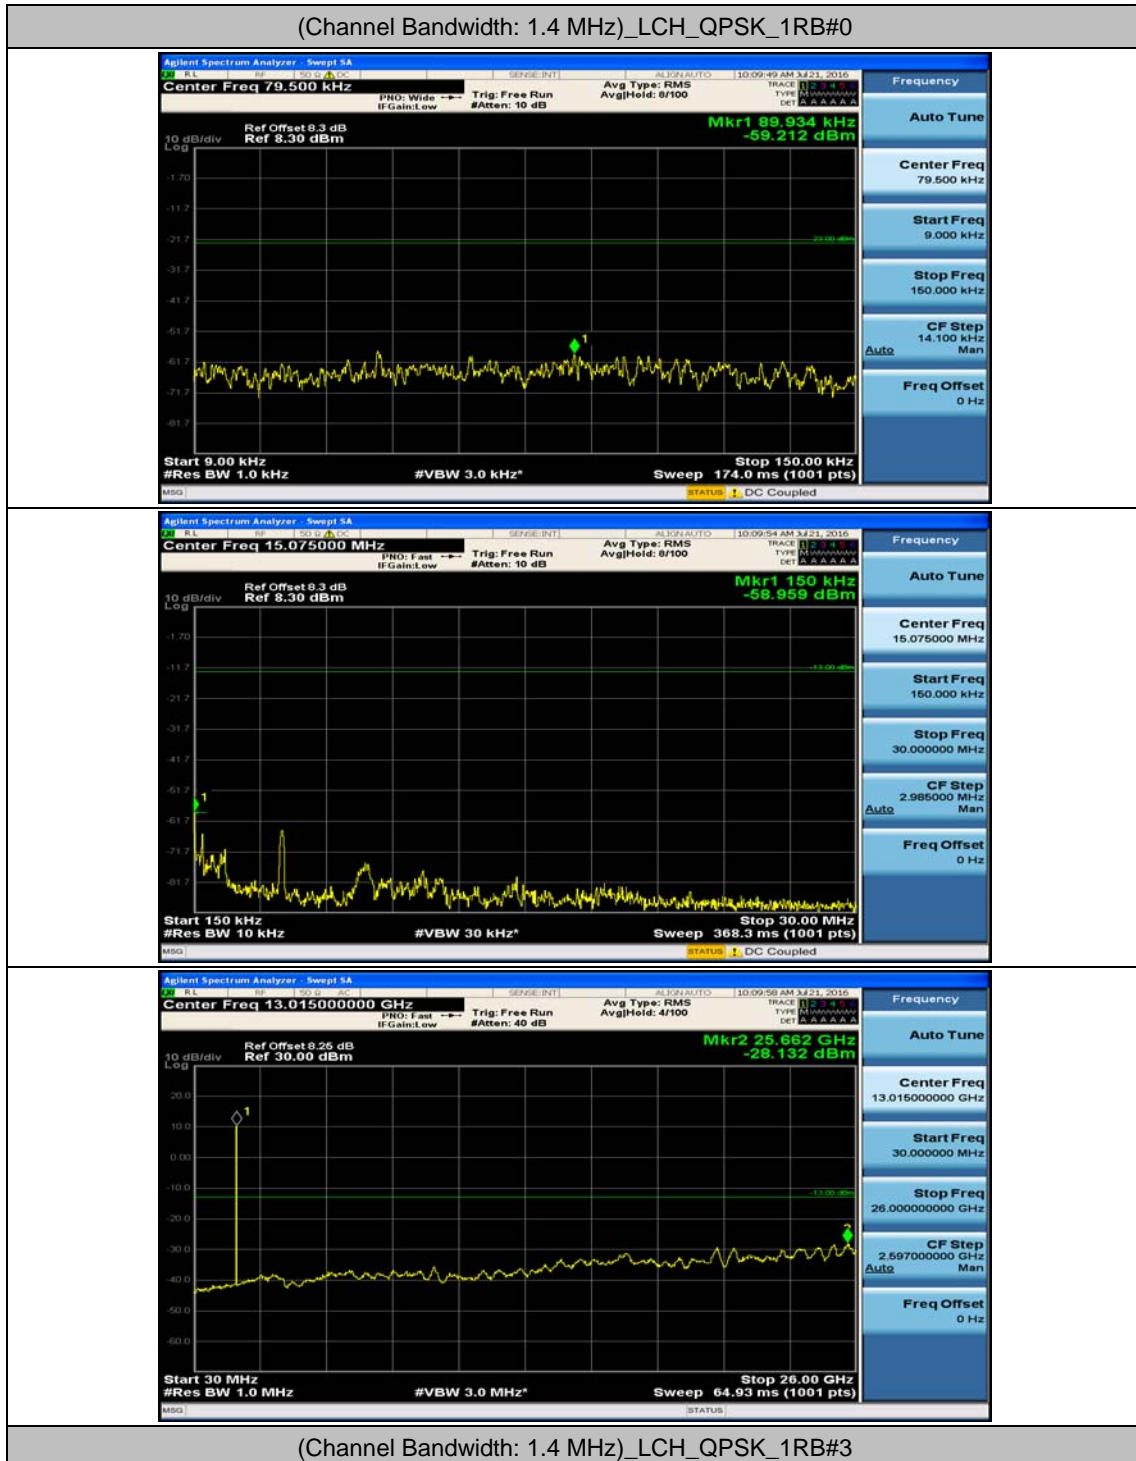

Appendix E: Conducted Spurious Emission

Test Graphs

Channel Bandwidth: 1.4 MHz