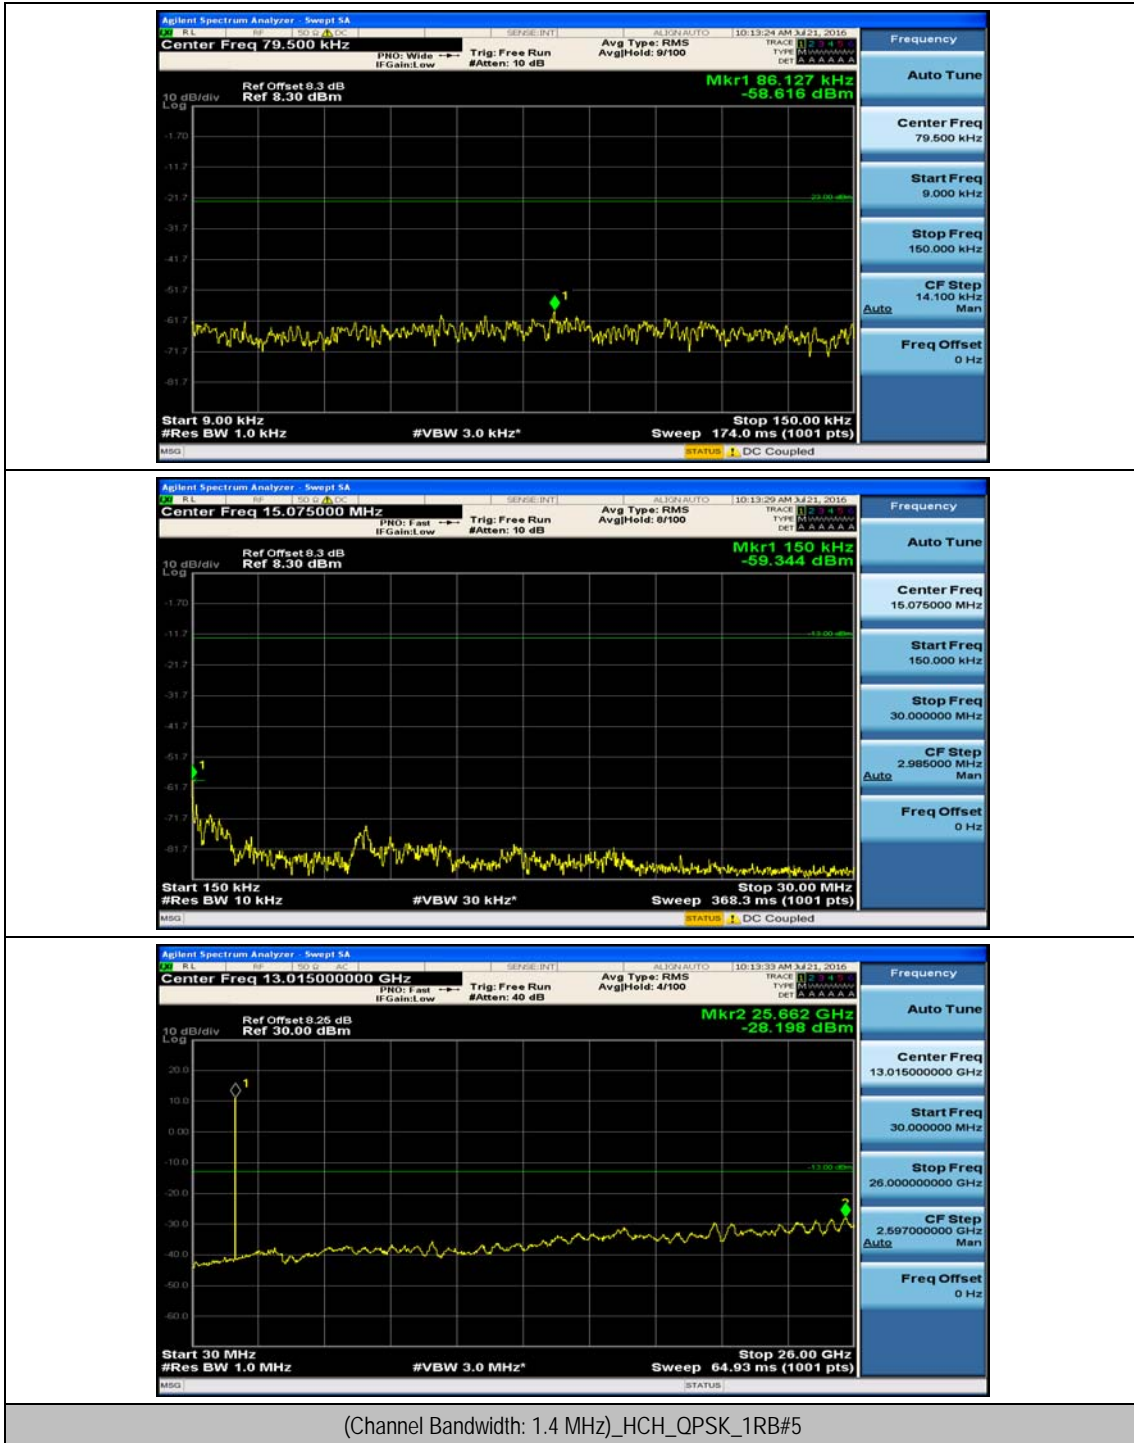

(Channel Bandwidth: 1.4 MHz)_HCH_QPSK_1RB#3