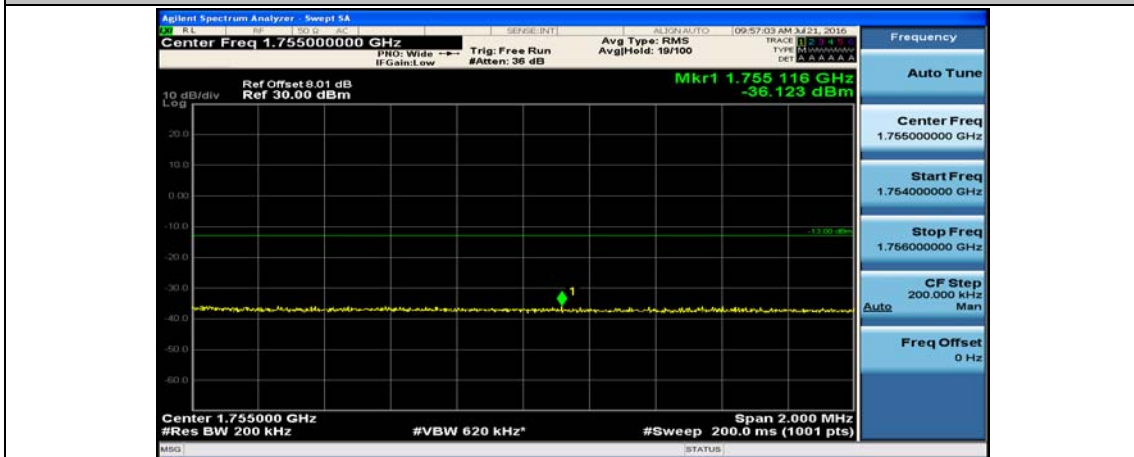

(Channel Bandwidth:20 MHz)_HCH_16QAM_50RB#0