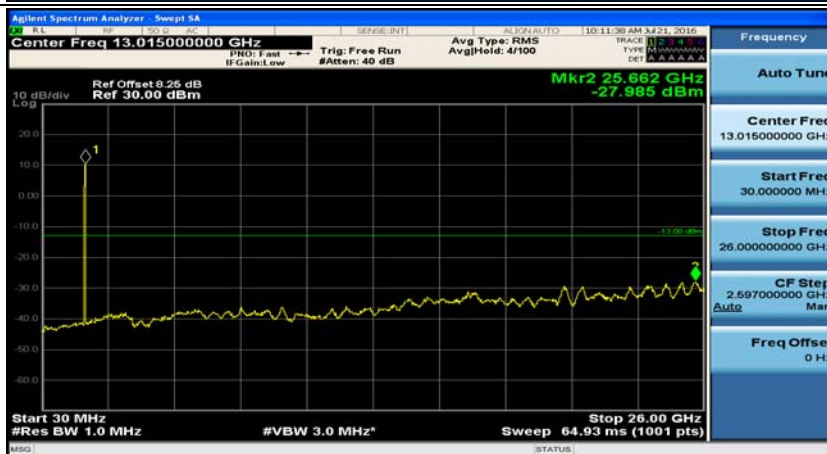

Appendix E: Conducted Spurious Emission

Test Graphs

Channel Bandwidth: 1.4 MHz

(Channel Bandwidth: 1.4 MHz)_MCH_QPSK_1RB#0

(Channel Bandwidth: 1.4 MHz)_MCH_QPSK_1RB#3

(Channel Bandwidth: 1.4 MHz)_HCH_QPSK_1RB#0