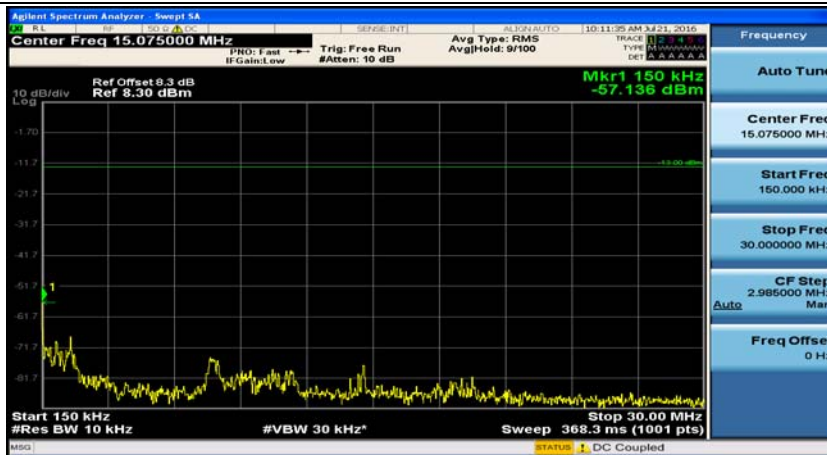

Appendix E: Conducted Spurious Emission

Test Graphs

Channel Bandwidth: 1.4 MHz

(Channel Bandwidth: 1.4 MHz)_MCH_QPSK_1RB#0

(Channel Bandwidth: 1.4 MHz)_MCH_QPSK_1RB#3

(Channel Bandwidth: 1.4 MHz)_HCH_QPSK_1RB#0