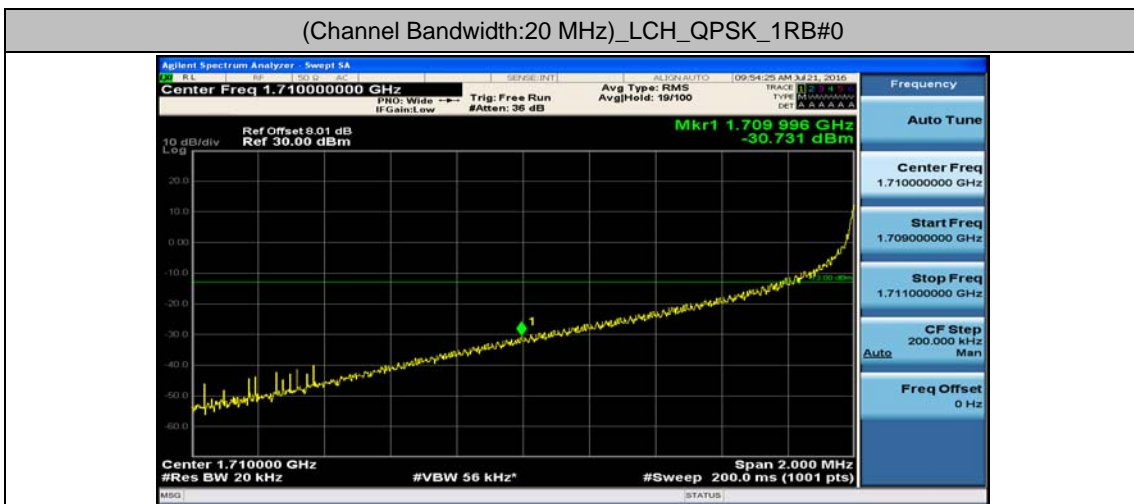

(Channel Bandwidth:15 MHz)_HCH_16QAM_37RB#18

(Channel Bandwidth:15 MHz)_HCH_16QAM_37RB#38

(Channel Bandwidth:15 MHz)_HCH_16QAM_75RB#0

Channel Bandwidth: 20 MHz

(Channel Bandwidth:20 MHz)_LCH_QPSK_1RB#49

(Channel Bandwidth:20 MHz)_LCH_QPSK_1RB#99