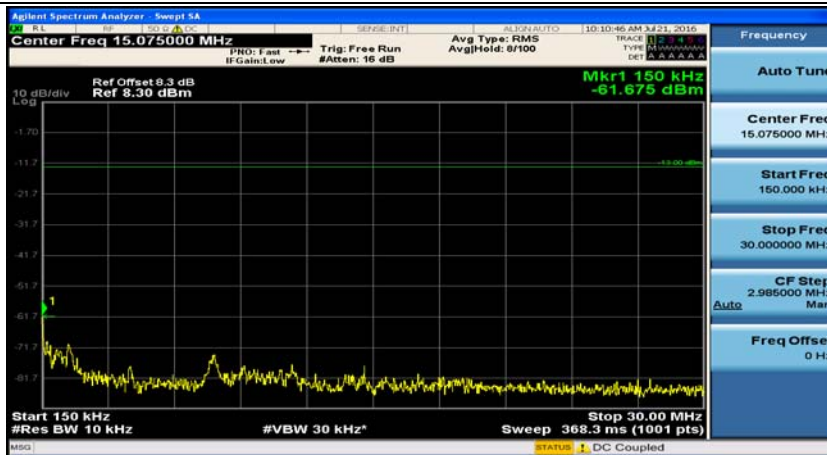

(Channel Bandwidth: 1.4 MHz)_LCH_16QAM_1RB#0