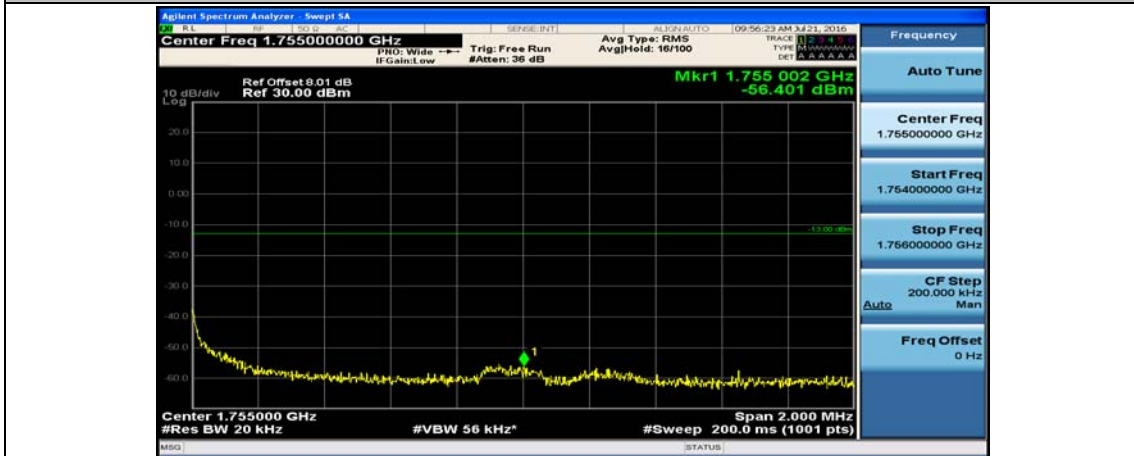

(Channel Bandwidth:20 MHz)_LCH_16QAM_50RB#25

(Channel Bandwidth:20 MHz)_LCH_16QAM_50RB#50

(Channel Bandwidth:20 MHz)_LCH_16QAM_100RB#0

(Channel Bandwidth:20 MHz)_HCH_16QAM_1RB#0

(Channel Bandwidth:20 MHz)_HCH_16QAM_1RB#49