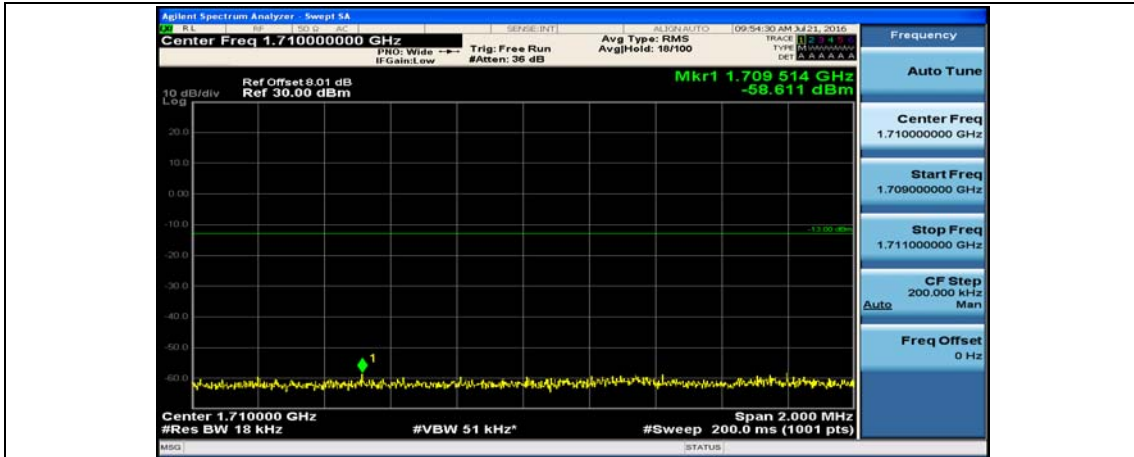

(Channel Bandwidth:15 MHz)_HCH_16QAM_37RB#18

(Channel Bandwidth:15 MHz)_HCH_16QAM_37RB#38

(Channel Bandwidth:15 MHz)_HCH_16QAM_75RB#0

Channel Bandwidth: 20 MHz

(Channel Bandwidth:20 MHz)_LCH_QPSK_1RB#49

(Channel Bandwidth:20 MHz)_LCH_QPSK_1RB#99