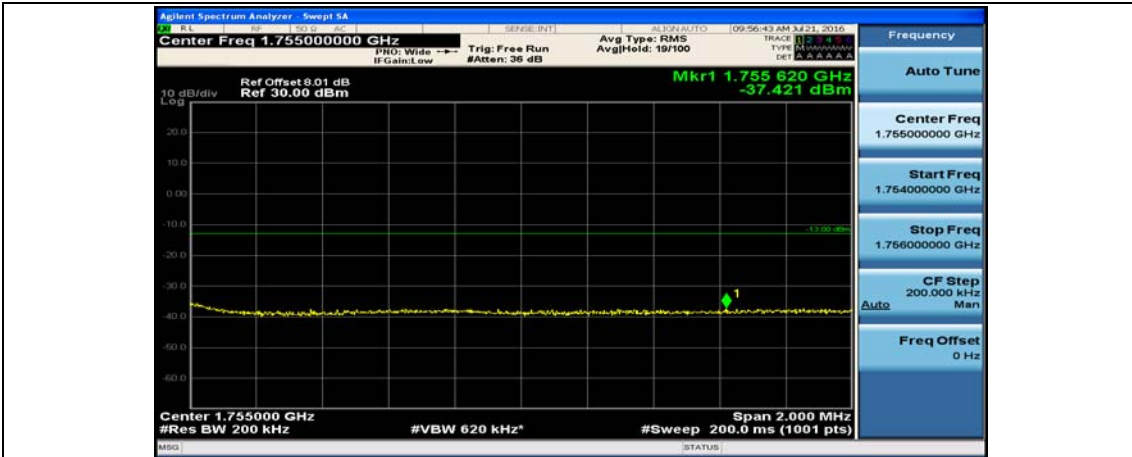

(Channel Bandwidth:20 MHz)_HCH_QPSK_50RB#0