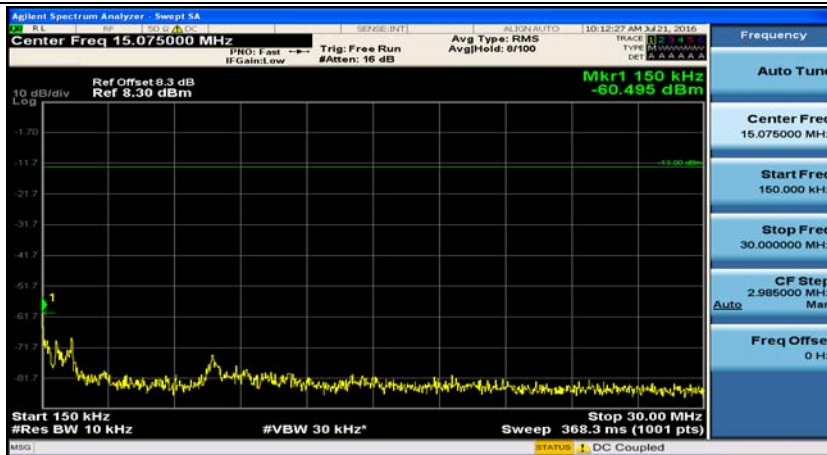

(Channel Bandwidth: 1.4 MHz)_HCH_QPSK_1RB#3

(Channel Bandwidth: 1.4 MHz)_LCH_16QAM_1RB#0

(Channel Bandwidth: 1.4 MHz)_LCH_16QAM_1RB#3

(Channel Bandwidth: 1.4 MHz)_MCH_16QAM_1RB#0

(Channel Bandwidth: 1.4 MHz)_MCH_16QAM_1RB#3