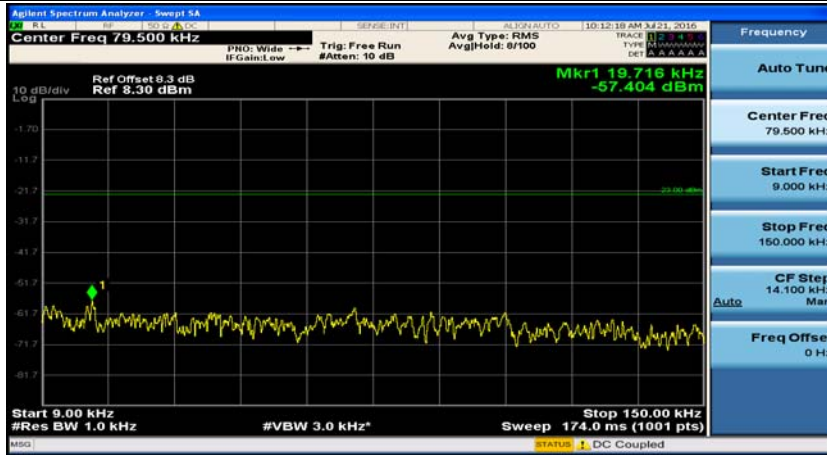

(Channel Bandwidth: 1.4 MHz)_HCH_QPSK_1RB#3

(Channel Bandwidth: 1.4 MHz)_LCH_16QAM_1RB#0

(Channel Bandwidth: 1.4 MHz)_LCH_16QAM_1RB#3

(Channel Bandwidth: 1.4 MHz)_MCH_16QAM_1RB#0

(Channel Bandwidth: 1.4 MHz)_MCH_16QAM_1RB#3