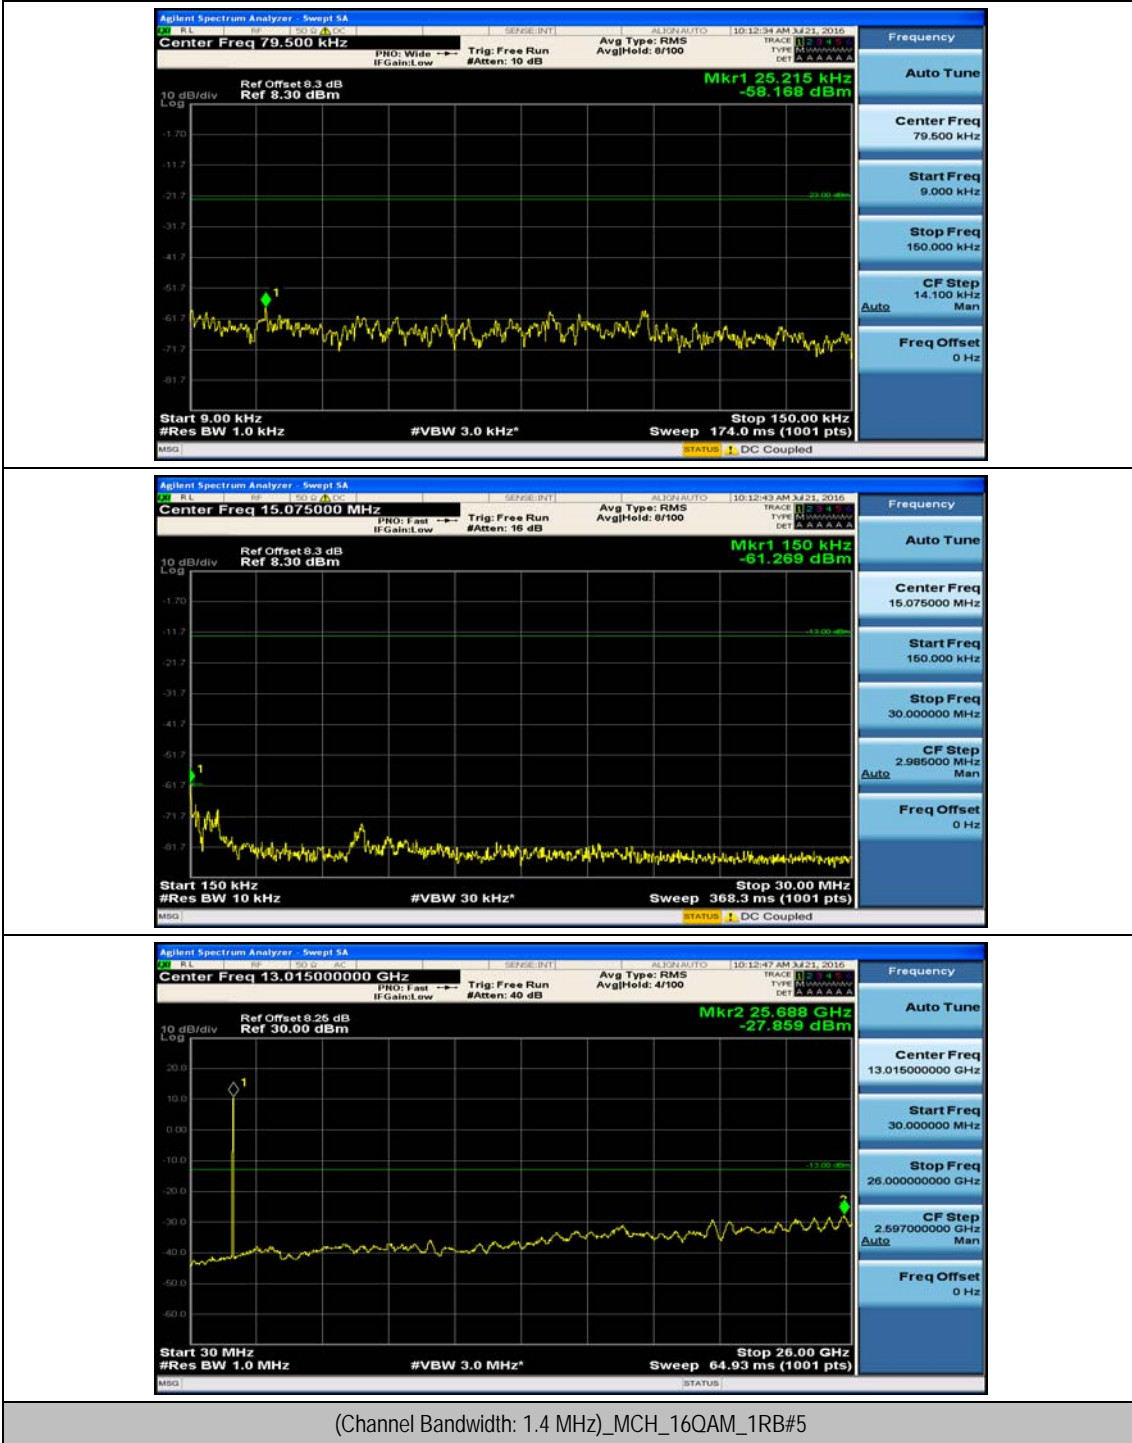

(Channel Bandwidth: 1.4 MHz)_HCH_QPSK_1RB#3

(Channel Bandwidth: 1.4 MHz)_LCH_16QAM_1RB#0

(Channel Bandwidth: 1.4 MHz)_LCH_16QAM_1RB#3

(Channel Bandwidth: 1.4 MHz)_MCH_16QAM_1RB#0

(Channel Bandwidth: 1.4 MHz)_MCH_16QAM_1RB#3