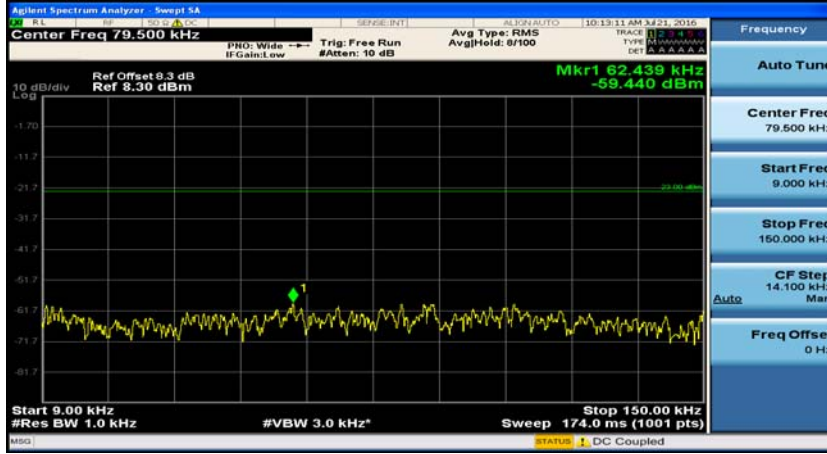

Appendix E: Conducted Spurious Emission

Test Graphs

Channel Bandwidth: 1.4 MHz

(Channel Bandwidth: 1.4 MHz)_MCH_QPSK_1RB#0

(Channel Bandwidth: 1.4 MHz)_MCH_QPSK_1RB#3

(Channel Bandwidth: 1.4 MHz)_HCH_QPSK_1RB#0