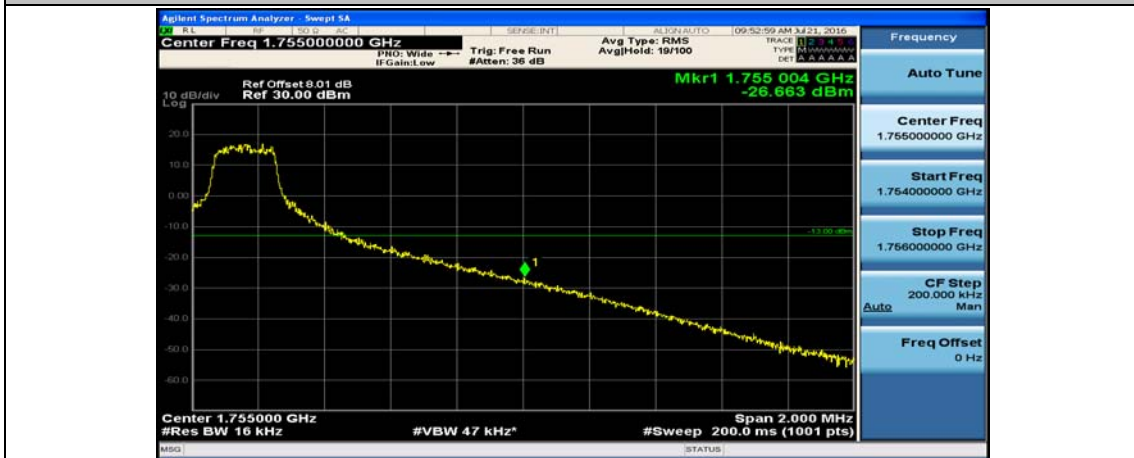

Channel Bandwidth: 15 MHz

(Channel Bandwidth:15 MHz)_LCH_QPSK_1RB#0

(Channel Bandwidth:15 MHz)_LCH_QPSK_1RB#37

(Channel Bandwidth:15 MHz)_LCH_QPSK_1RB#74

(Channel Bandwidth:15 MHz)_LCH_QPSK_37RB#0

(Channel Bandwidth:15 MHz)_LCH_QPSK_37RB#18

(Channel Bandwidth:15 MHz)_LCH_QPSK_37RB#38

(Channel Bandwidth:15 MHz)_LCH_QPSK_75RB#0

(Channel Bandwidth:15 MHz)_HCH_QPSK_1RB#0

(Channel Bandwidth:15 MHz)_HCH_QPSK_1RB#37

(Channel Bandwidth:15 MHz)_HCH_QPSK_1RB#74