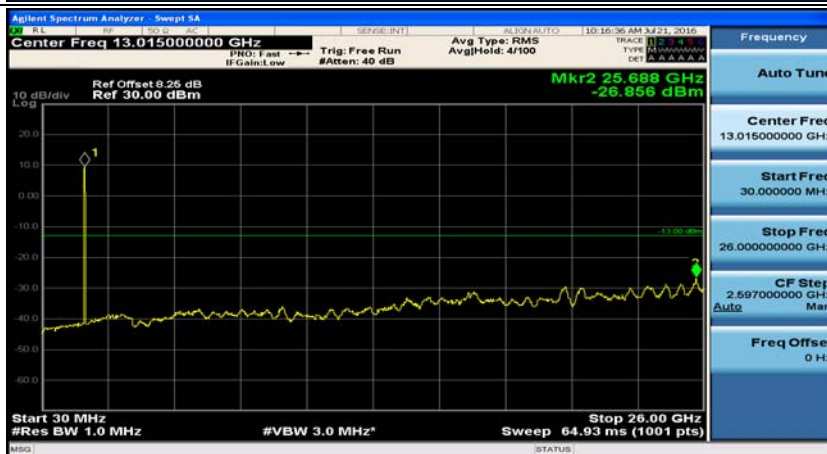

(Channel Bandwidth: 1.4 MHz)_HCH_16QAM_1RB#0

(Channel Bandwidth: 1.4 MHz)_HCH_16QAM_1RB#3

Channel Bandwidth: 3 MHz

(Channel Bandwidth: 3 MHz)_MCH_QPSK_1RB#0

(Channel Bandwidth: 3 MHz)_MCH_QPSK_1RB#7