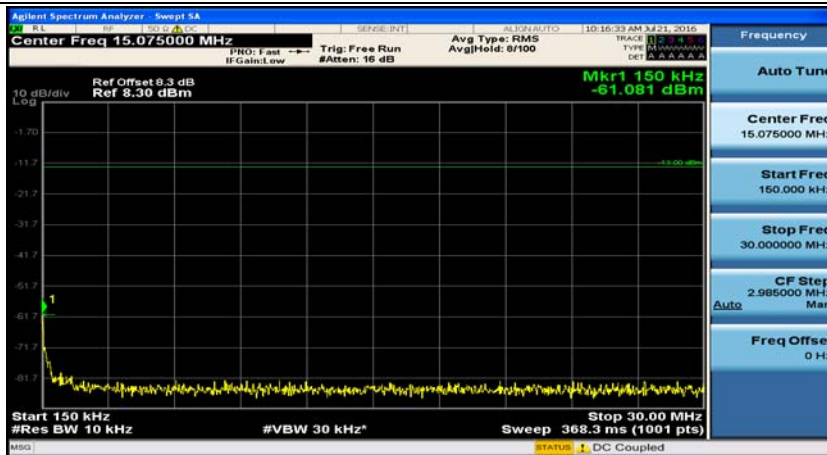

(Channel Bandwidth: 1.4 MHz)_HCH_16QAM_1RB#0

(Channel Bandwidth: 1.4 MHz)_HCH_16QAM_1RB#3

Channel Bandwidth: 3 MHz

(Channel Bandwidth: 3 MHz)_MCH_QPSK_1RB#0

(Channel Bandwidth: 3 MHz)_MCH_QPSK_1RB#7