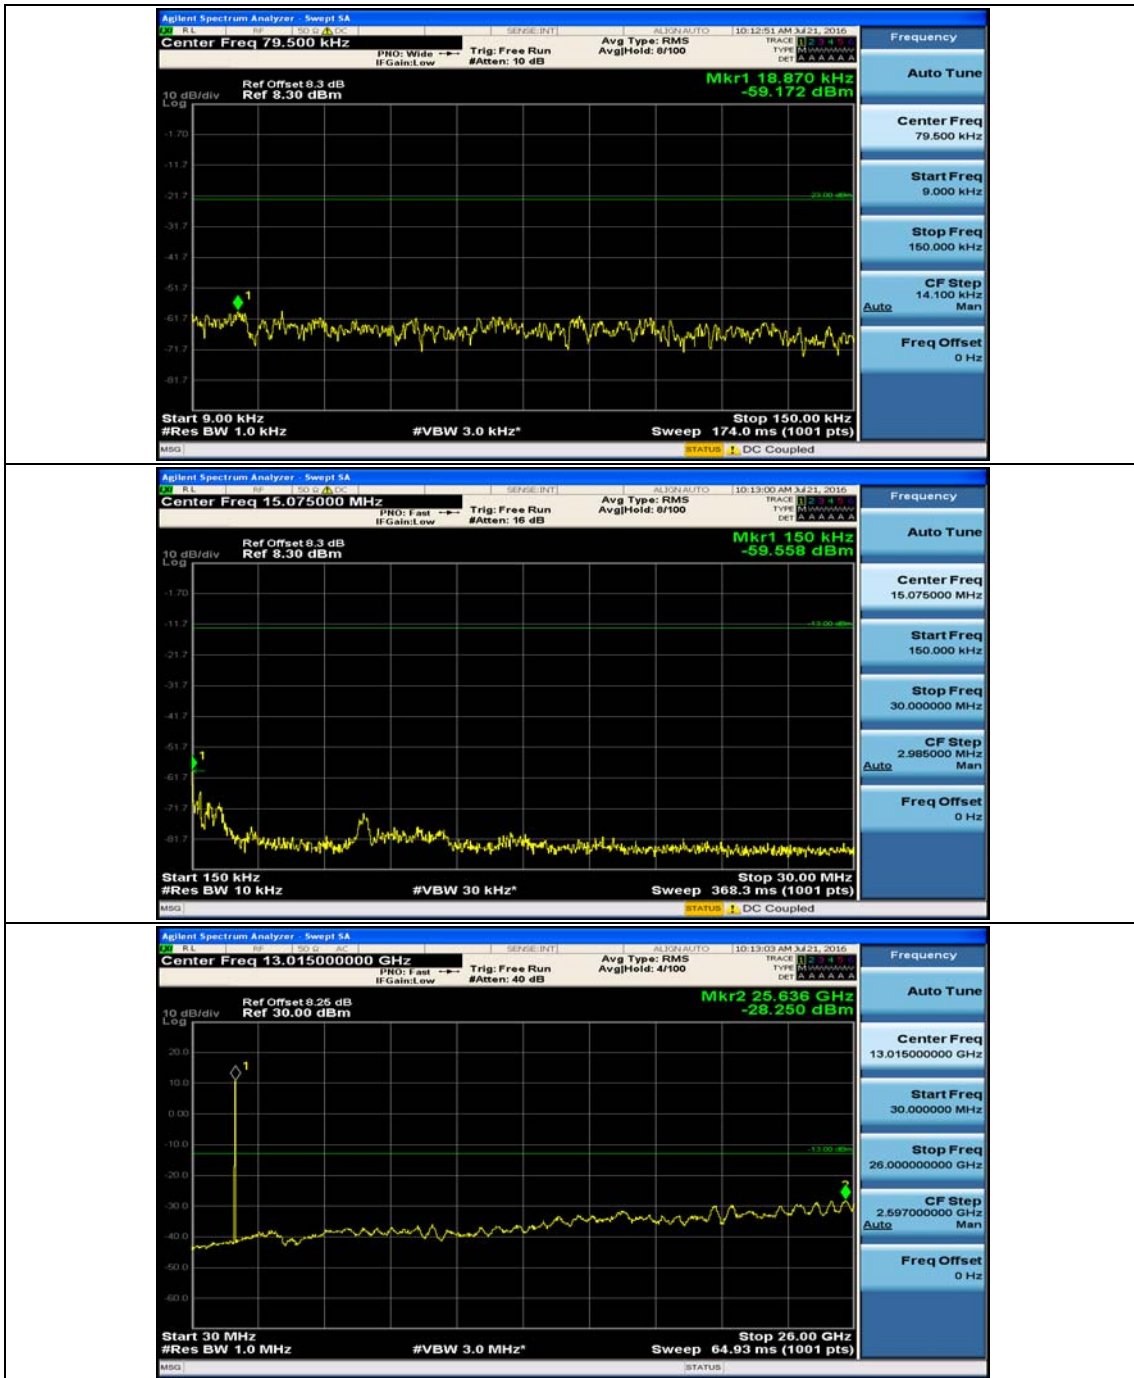

Appendix E: Conducted Spurious Emission

Test Graphs

Channel Bandwidth: 1.4 MHz

(Channel Bandwidth: 1.4 MHz)_MCH_QPSK_1RB#0

(Channel Bandwidth: 1.4 MHz)_MCH_QPSK_1RB#3

(Channel Bandwidth: 1.4 MHz)_HCH_QPSK_1RB#0

(Channel Bandwidth: 1.4 MHz)_HCH_QPSK_1RB#3

(Channel Bandwidth: 1.4 MHz)_LCH_16QAM_1RB#0

(Channel Bandwidth: 1.4 MHz)_LCH_16QAM_1RB#3

(Channel Bandwidth: 1.4 MHz)_MCH_16QAM_1RB#0

(Channel Bandwidth: 1.4 MHz)_MCH_16QAM_1RB#3