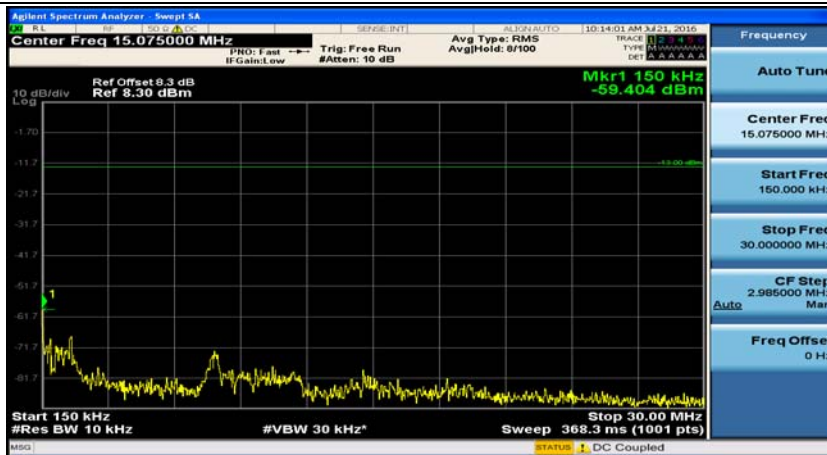

(Channel Bandwidth: 1.4 MHz)_HCH_16QAM_1RB#0