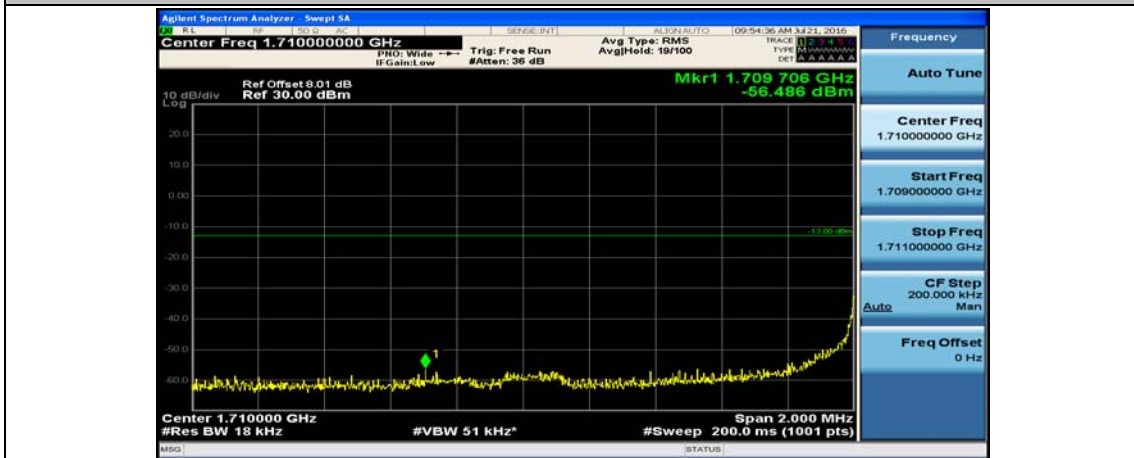

(Channel Bandwidth:15 MHz)_HCH_16QAM_37RB#18

(Channel Bandwidth:15 MHz)_HCH_16QAM_37RB#38

(Channel Bandwidth:15 MHz)_HCH_16QAM_75RB#0

Channel Bandwidth: 20 MHz

(Channel Bandwidth:20 MHz)_LCH_QPSK_1RB#49

(Channel Bandwidth:20 MHz)_LCH_QPSK_1RB#99