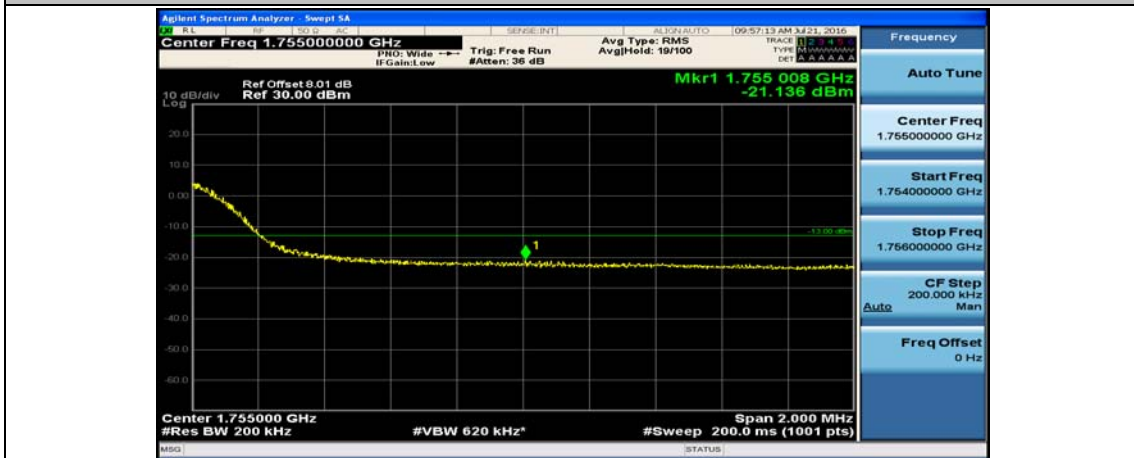

(Channel Bandwidth:20 MHz)_HCH_16QAM_1RB#99

(Channel Bandwidth:20 MHz)_HCH_16QAM_50RB#0

(Channel Bandwidth:20 MHz)_HCH_16QAM_50RB#25

(Channel Bandwidth:20 MHz)_HCH_16QAM_50RB#50

(Channel Bandwidth:20 MHz)_HCH_16QAM_100RB#0