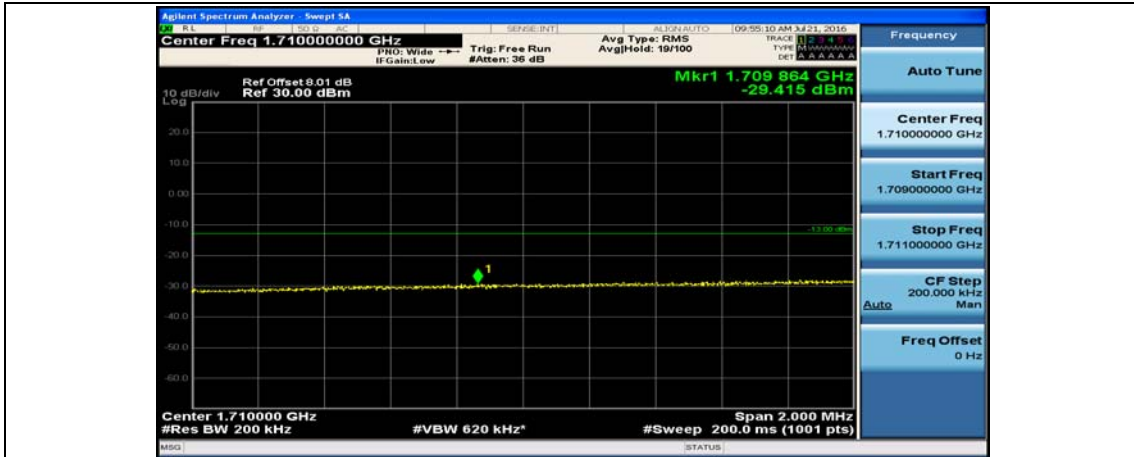

(Channel Bandwidth:20 MHz)_LCH_QPSK_50RB#25