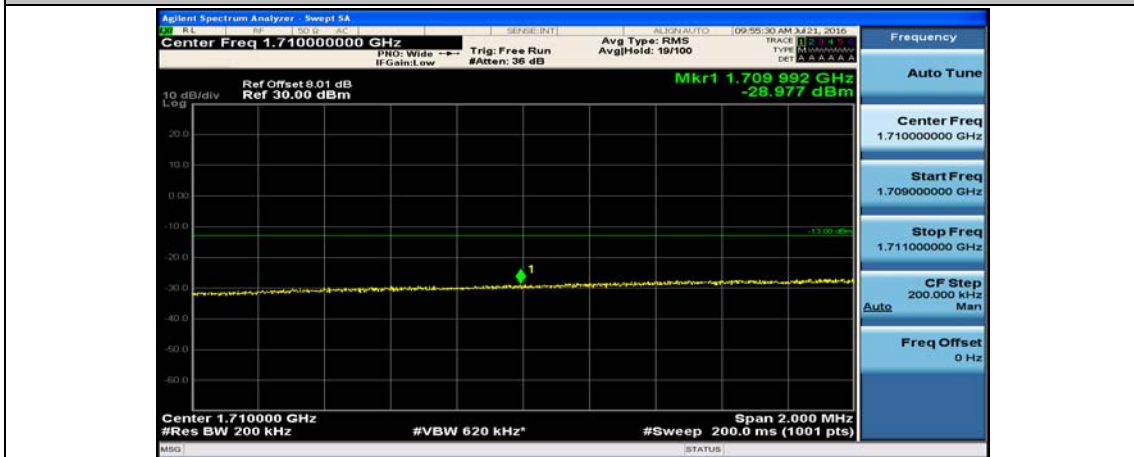

(Channel Bandwidth:20 MHz)_LCH_16QAM_50RB#25