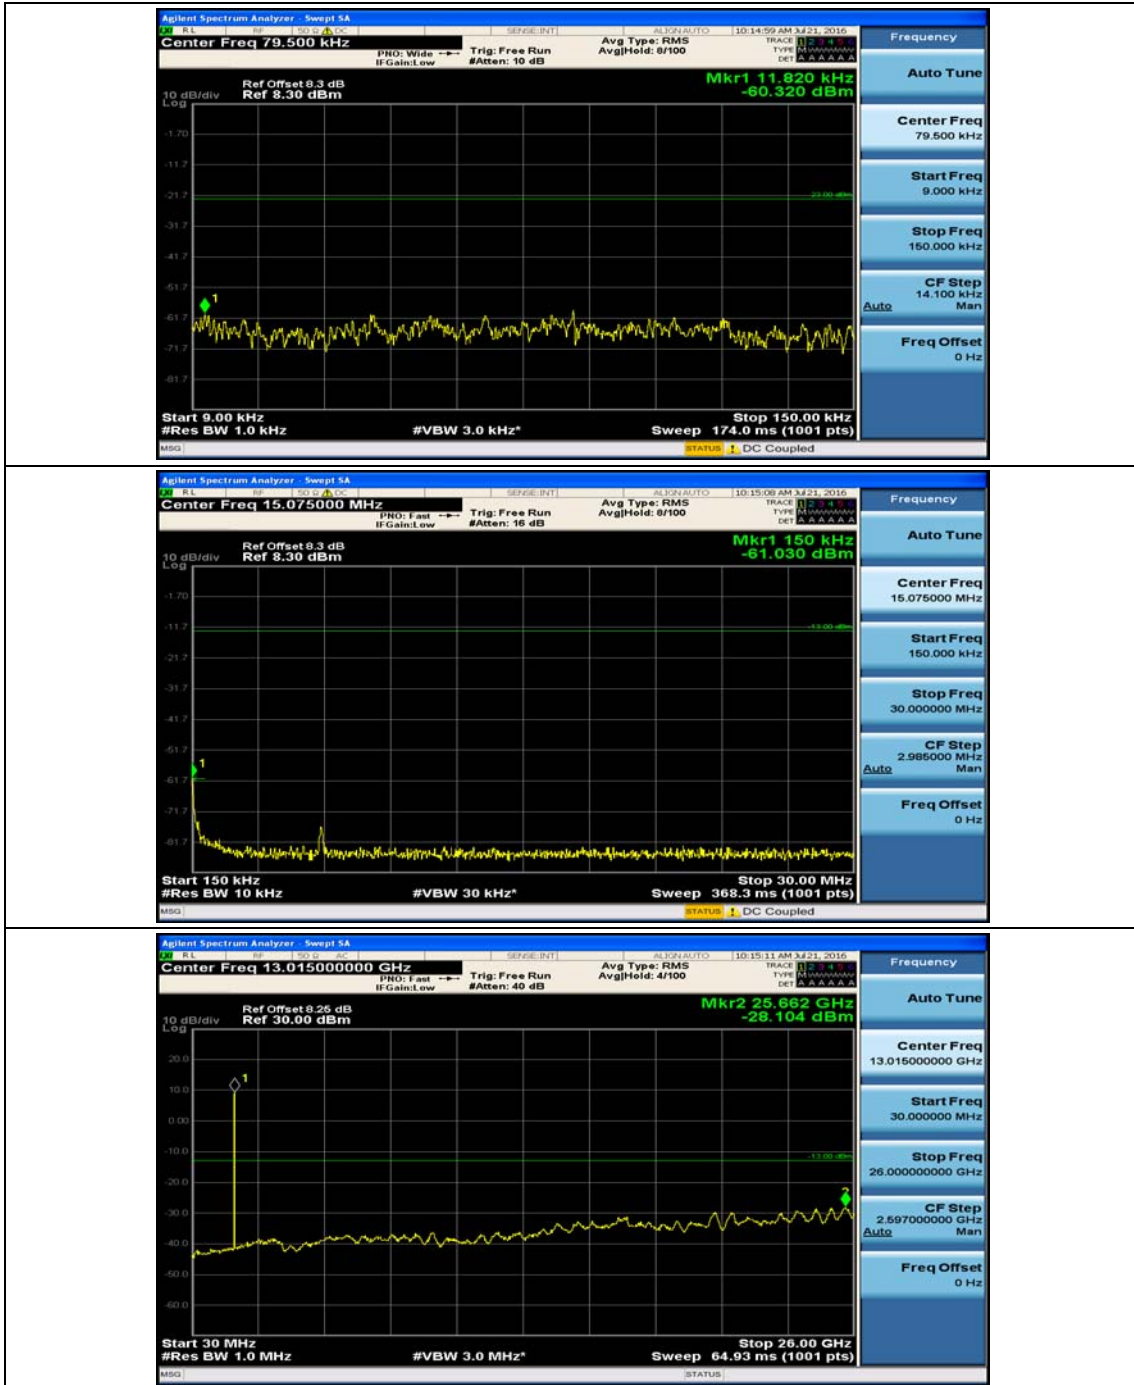

(Channel Bandwidth: 1.4 MHz)_HCH_16QAM_1RB#0

(Channel Bandwidth: 1.4 MHz)_HCH_16QAM_1RB#3

Channel Bandwidth: 3 MHz

(Channel Bandwidth: 3 MHz)_MCH_QPSK_1RB#0

(Channel Bandwidth: 3 MHz)_MCH_QPSK_1RB#7