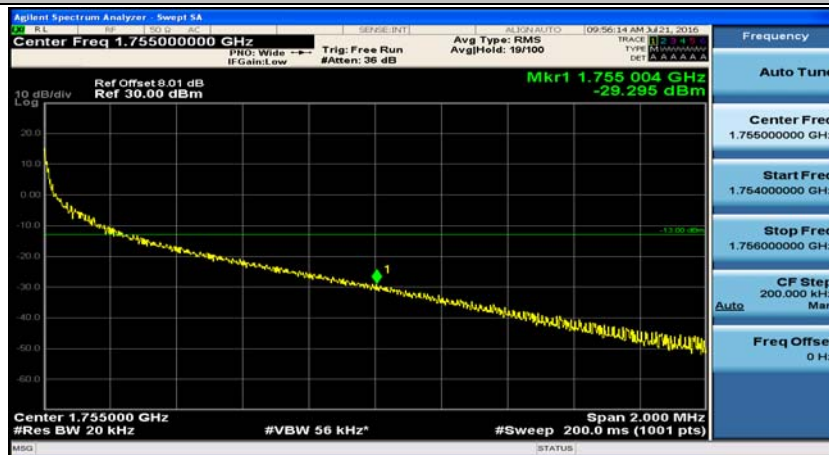

(Channel Bandwidth:20 MHz)_HCH_QPSK_1RB#99