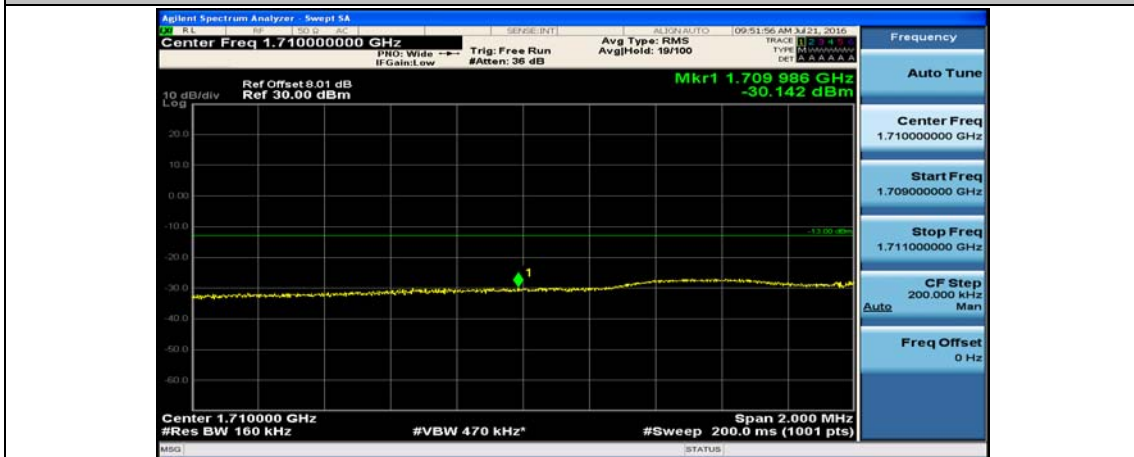

Channel Bandwidth: 15 MHz

(Channel Bandwidth:15 MHz)_LCH_QPSK_1RB#0

(Channel Bandwidth:15 MHz)_LCH_QPSK_1RB#37

(Channel Bandwidth:15 MHz)_LCH_QPSK_1RB#74

(Channel Bandwidth:15 MHz)_LCH_QPSK_37RB#0

(Channel Bandwidth:15 MHz)_LCH_QPSK_37RB#18