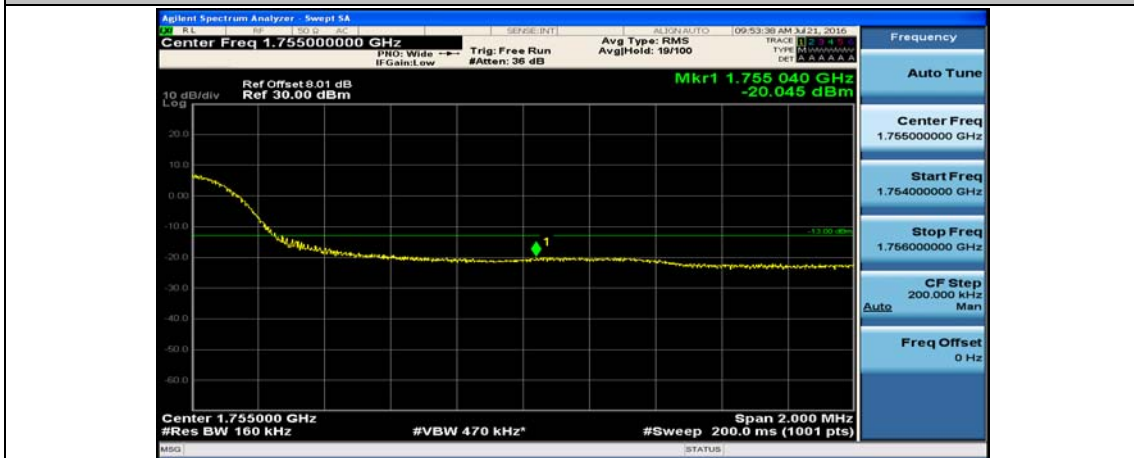

(Channel Bandwidth:15 MHz)_HCH_QPSK_37RB#38