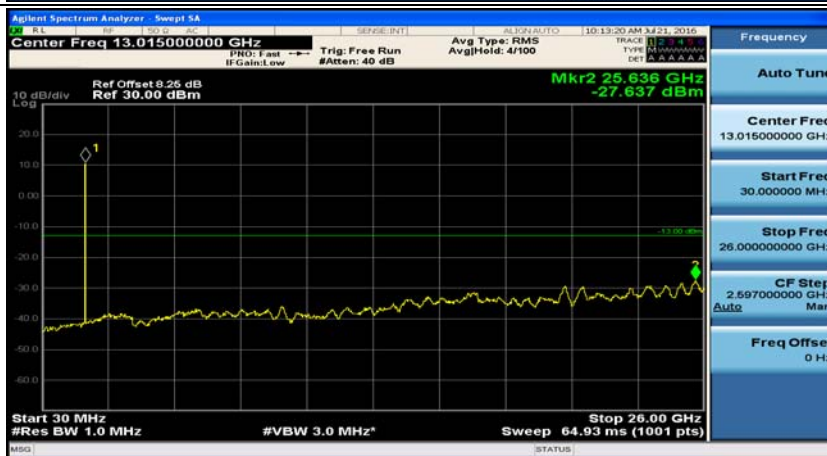

Appendix E: Conducted Spurious Emission

Test Graphs

Channel Bandwidth: 1.4 MHz

(Channel Bandwidth: 1.4 MHz)_MCH_QPSK_1RB#0

(Channel Bandwidth: 1.4 MHz)_MCH_QPSK_1RB#3

(Channel Bandwidth: 1.4 MHz)_HCH_QPSK_1RB#0