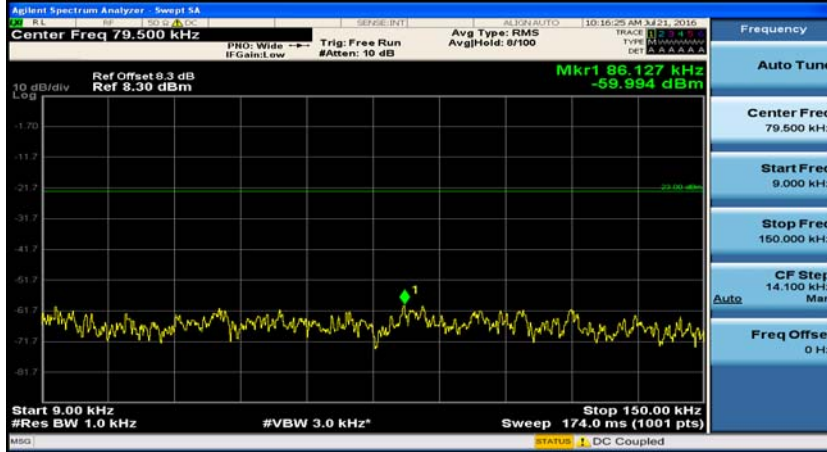

(Channel Bandwidth: 1.4 MHz)_HCH_16QAM_1RB#0

(Channel Bandwidth: 1.4 MHz)_HCH_16QAM_1RB#3

Channel Bandwidth: 3 MHz

(Channel Bandwidth: 3 MHz)_MCH_QPSK_1RB#0

(Channel Bandwidth: 3 MHz)_MCH_QPSK_1RB#7