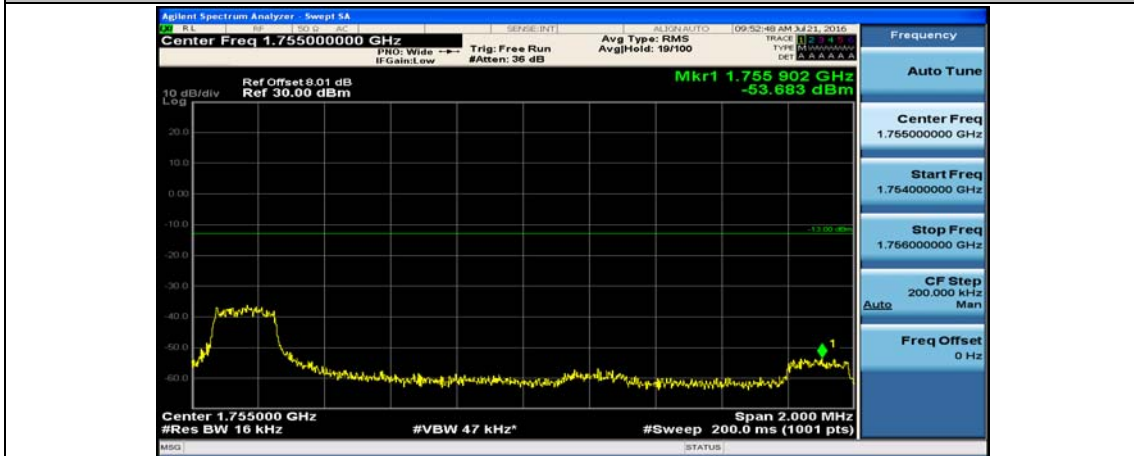

Channel Bandwidth: 15 MHz

(Channel Bandwidth:15 MHz)_LCH_QPSK_1RB#0

(Channel Bandwidth:15 MHz)_LCH_QPSK_1RB#37

(Channel Bandwidth:15 MHz)_LCH_QPSK_1RB#74

(Channel Bandwidth:15 MHz)_LCH_QPSK_37RB#0

(Channel Bandwidth:15 MHz)_LCH_QPSK_37RB#18

(Channel Bandwidth:15 MHz)_LCH_QPSK_37RB#38

(Channel Bandwidth:15 MHz)_LCH_QPSK_75RB#0

(Channel Bandwidth:15 MHz)_HCH_QPSK_1RB#0

(Channel Bandwidth:15 MHz)_HCH_QPSK_1RB#37

(Channel Bandwidth:15 MHz)_HCH_QPSK_1RB#74