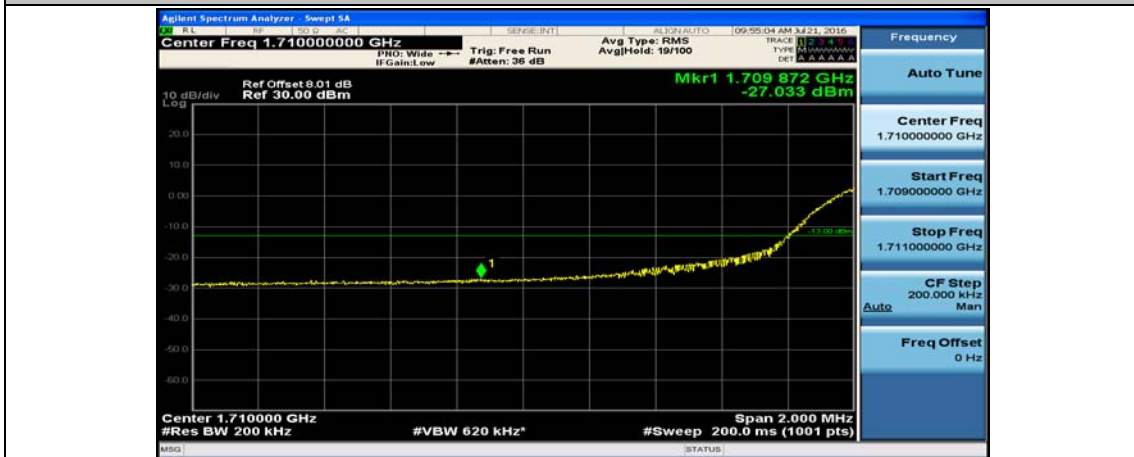

(Channel Bandwidth:20 MHz)_LCH_QPSK_50RB#0