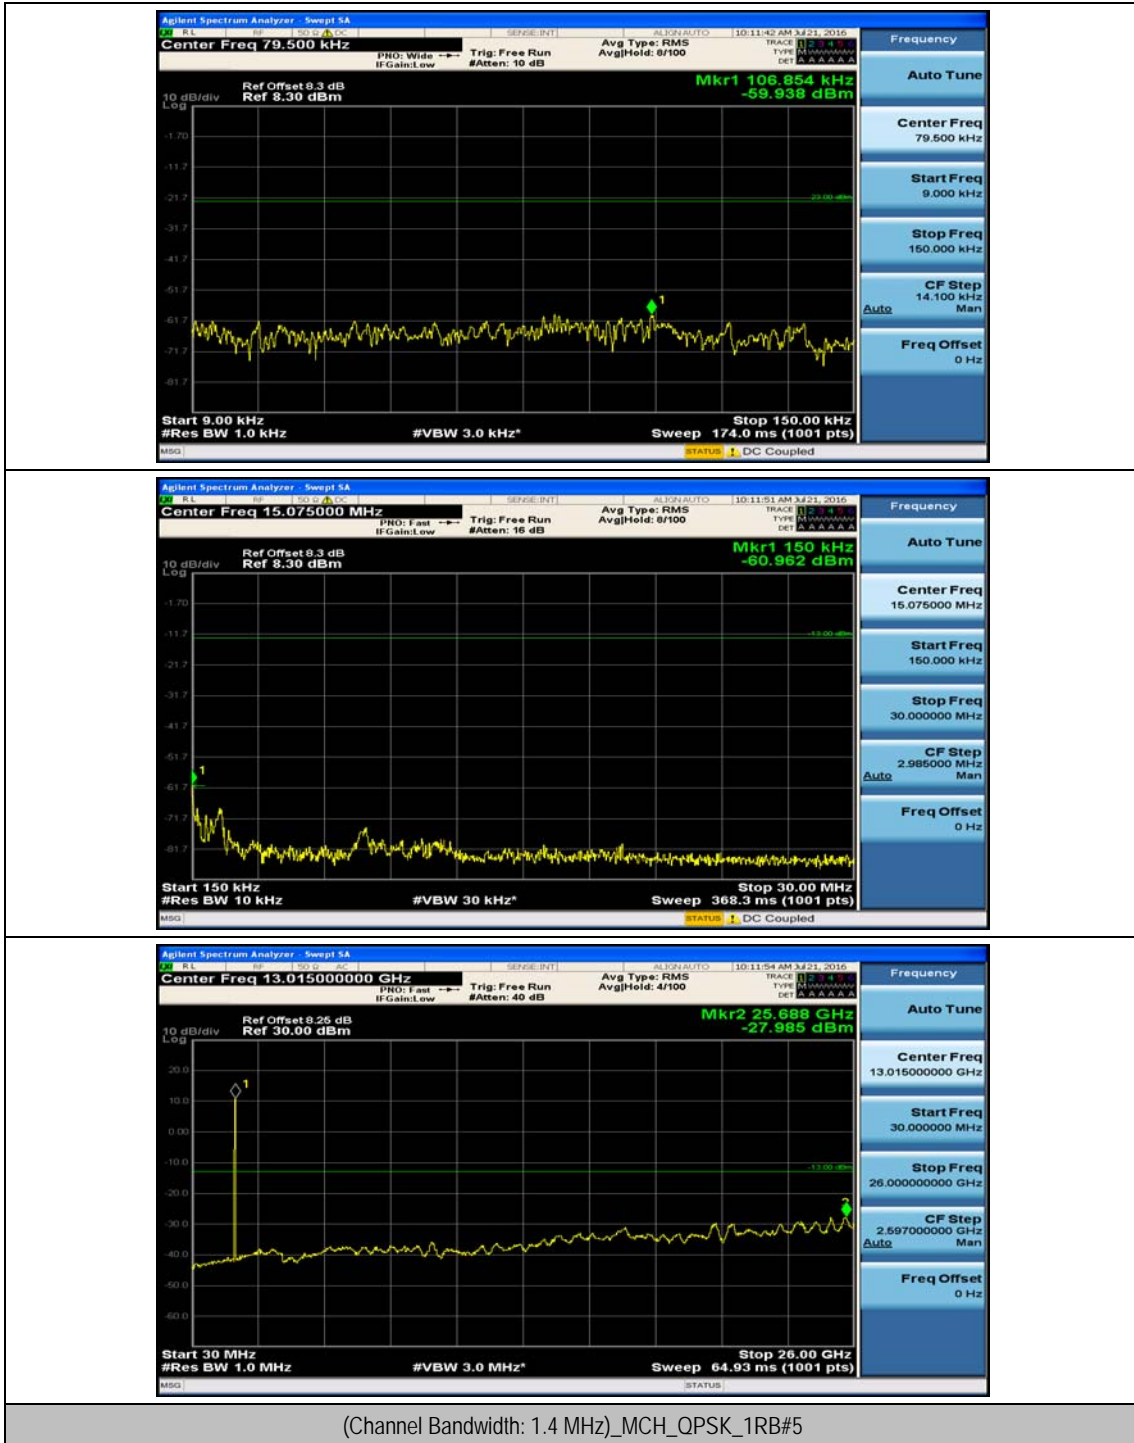

Appendix E: Conducted Spurious Emission

Test Graphs

Channel Bandwidth: 1.4 MHz

(Channel Bandwidth: 1.4 MHz)_MCH_QPSK_1RB#0

(Channel Bandwidth: 1.4 MHz)_MCH_QPSK_1RB#3

(Channel Bandwidth: 1.4 MHz)_HCH_QPSK_1RB#0