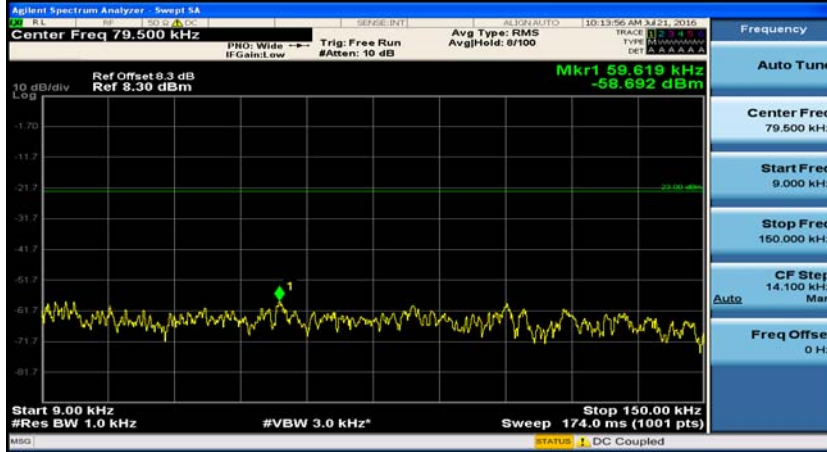

(Channel Bandwidth: 1.4 MHz)_HCH_16QAM_1RB#0