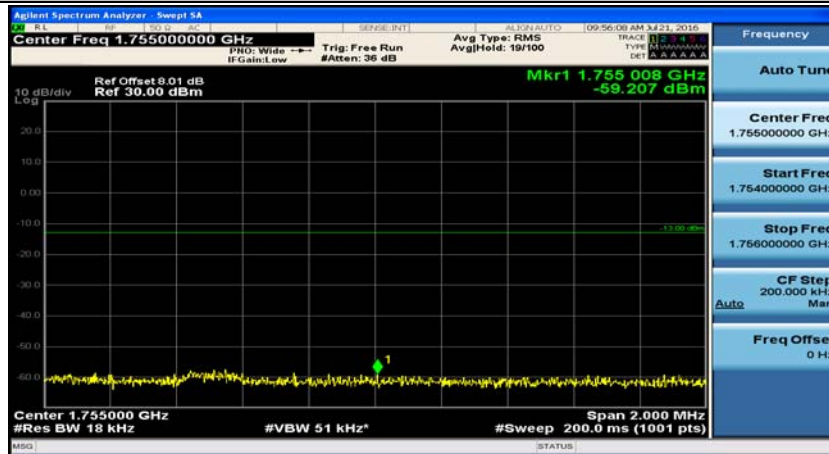

(Channel Bandwidth:20 MHz)_HCH_QPSK_1RB#49