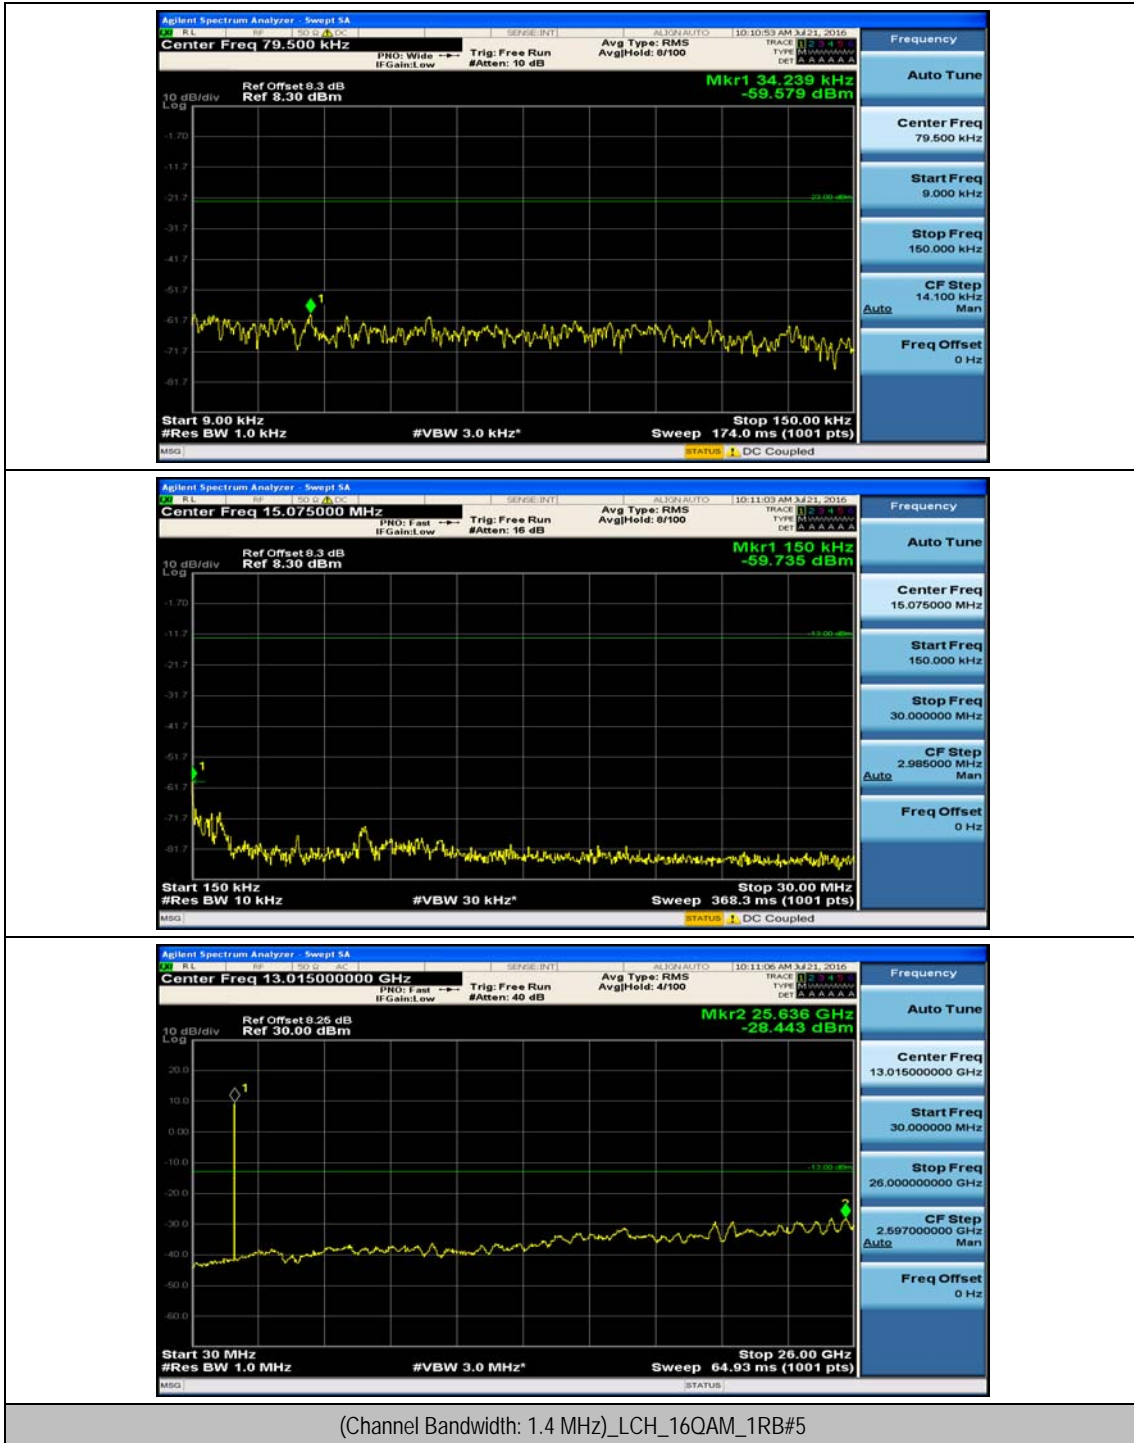

(Channel Bandwidth: 1.4 MHz)_HCH_QPSK_1RB#3

(Channel Bandwidth: 1.4 MHz)_LCH_16QAM_1RB#0

(Channel Bandwidth: 1.4 MHz)_LCH_16QAM_1RB#3

(Channel Bandwidth: 1.4 MHz)_MCH_16QAM_1RB#0

(Channel Bandwidth: 1.4 MHz)_MCH_16QAM_1RB#3