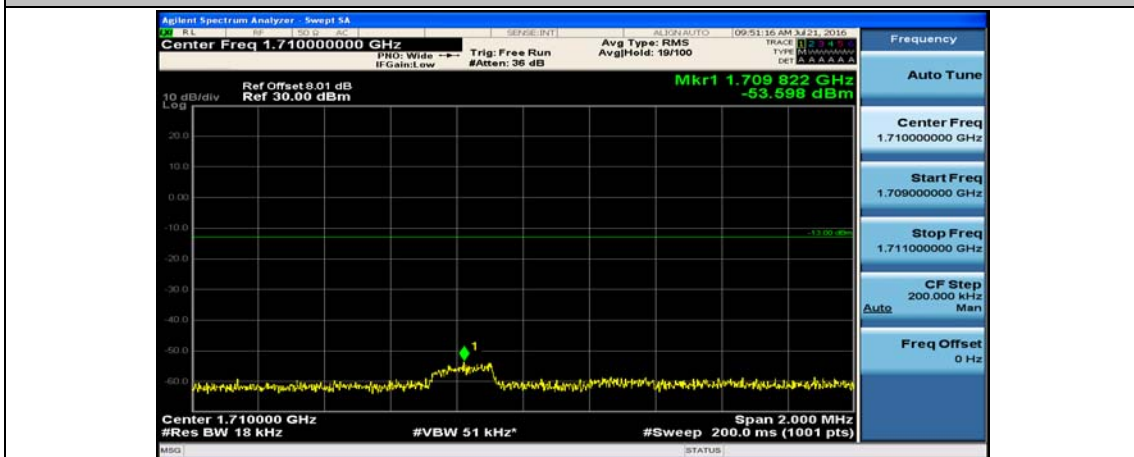

Channel Bandwidth: 10 MHz_HCH_16QAM_1RB#49

Channel Bandwidth: 10 MHz_HCH_16QAM_25RB#0

Channel Bandwidth: 10 MHz_HCH_16QAM_25RB#12

Channel Bandwidth: 10 MHz_HCH_16QAM_25RB#25

Channel Bandwidth: 10 MHz_HCH_16QAM_50RB#0

Channel Bandwidth: 15 MHz

(Channel Bandwidth:15 MHz)_LCH_QPSK_1RB#0

(Channel Bandwidth:15 MHz)_LCH_QPSK_1RB#37

(Channel Bandwidth:15 MHz)_LCH_QPSK_1RB#74

(Channel Bandwidth:15 MHz)_LCH_QPSK_37RB#0

(Channel Bandwidth:15 MHz)_LCH_QPSK_37RB#18