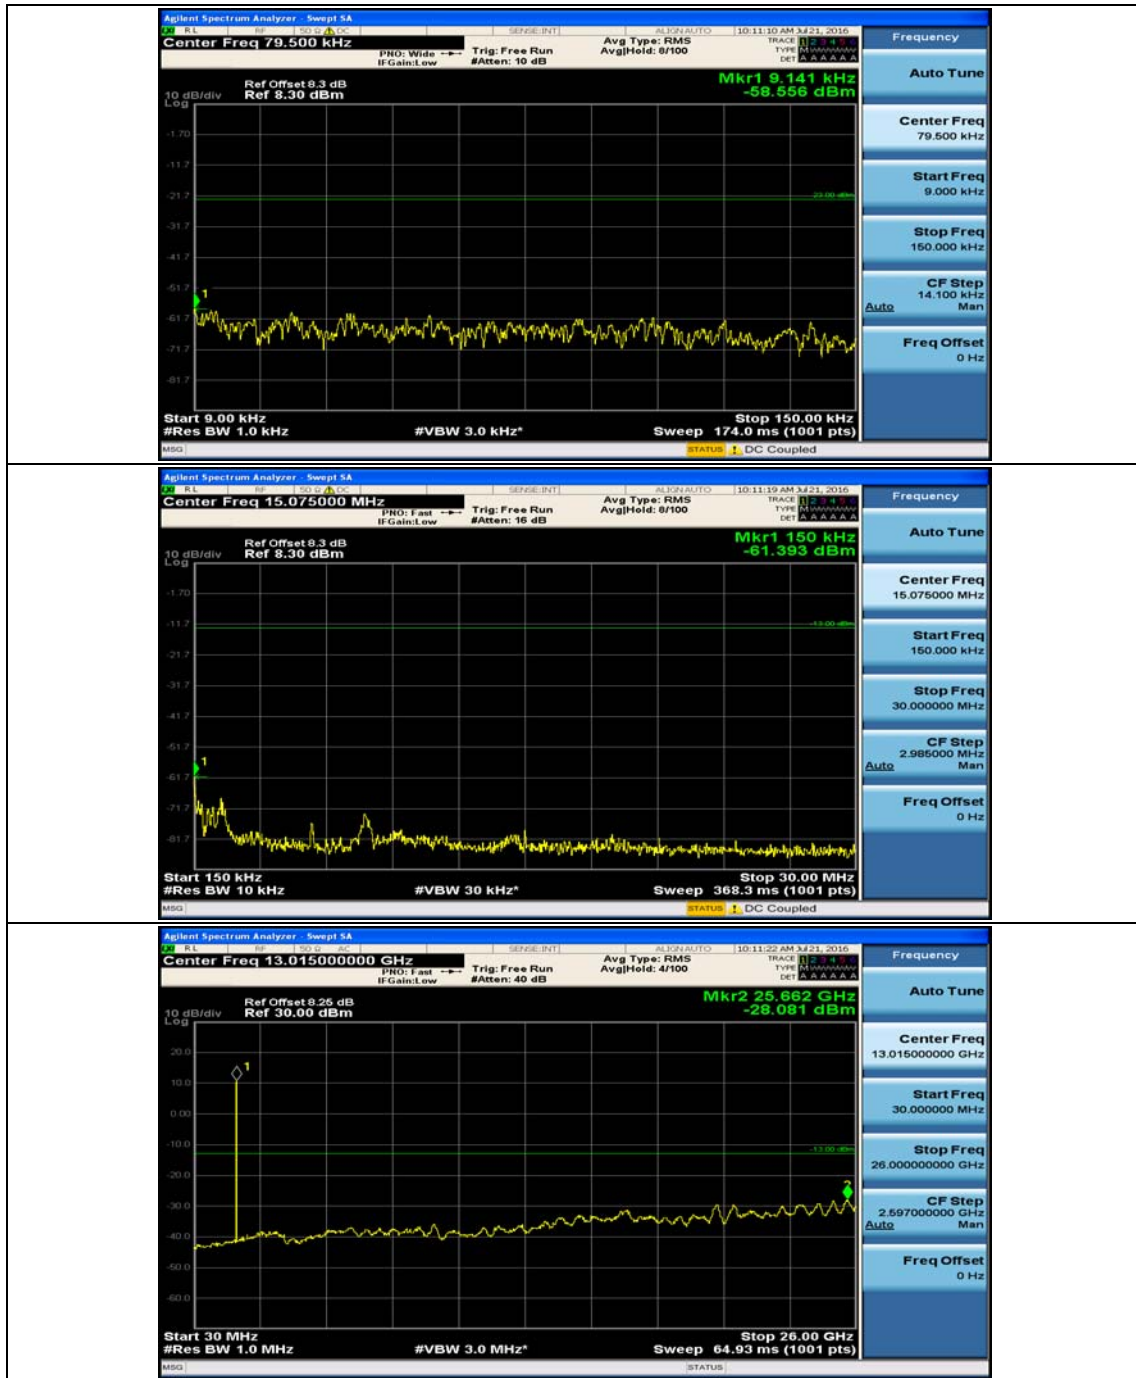

(Channel Bandwidth: 1.4 MHz)_HCH_QPSK_1RB#3

(Channel Bandwidth: 1.4 MHz)_LCH_16QAM_1RB#0

(Channel Bandwidth: 1.4 MHz)_LCH_16QAM_1RB#3

(Channel Bandwidth: 1.4 MHz)_MCH_16QAM_1RB#0

(Channel Bandwidth: 1.4 MHz)_MCH_16QAM_1RB#3