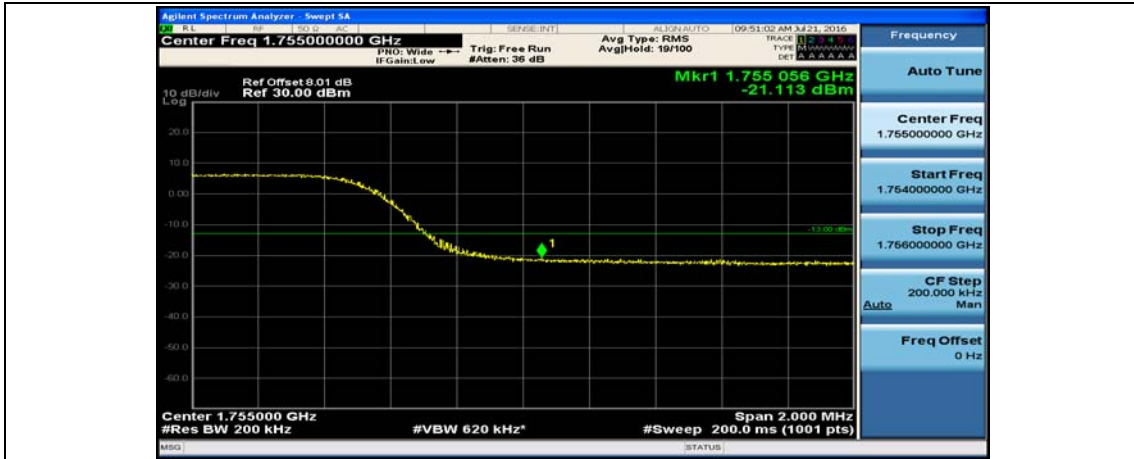

Channel Bandwidth: 10 MHz_HCH_16QAM_1RB#49

Channel Bandwidth: 10 MHz_HCH_16QAM_25RB#0

Channel Bandwidth: 10 MHz_HCH_16QAM_25RB#12

Channel Bandwidth: 10 MHz_HCH_16QAM_25RB#25

Channel Bandwidth: 10 MHz_HCH_16QAM_50RB#0

Channel Bandwidth: 15 MHz

(Channel Bandwidth:15 MHz)_LCH_QPSK_1RB#0

(Channel Bandwidth:15 MHz)_LCH_QPSK_1RB#37

(Channel Bandwidth:15 MHz)_LCH_QPSK_1RB#74

(Channel Bandwidth:15 MHz)_LCH_QPSK_37RB#0

(Channel Bandwidth:15 MHz)_LCH_QPSK_37RB#18