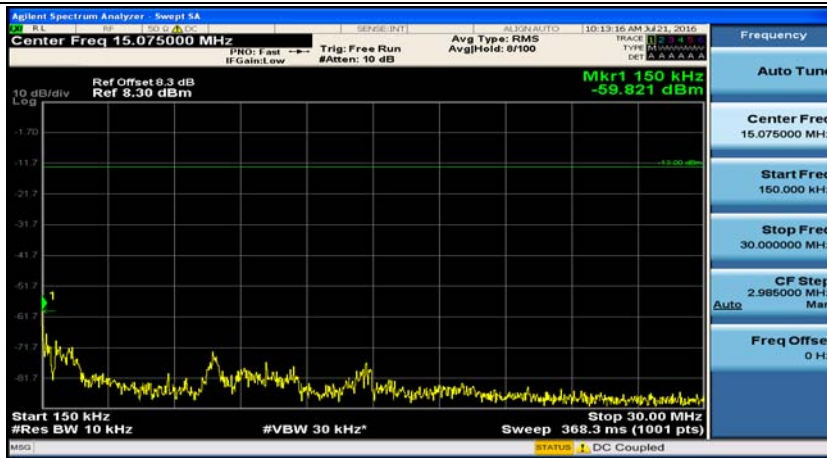

Appendix E: Conducted Spurious Emission

Test Graphs

Channel Bandwidth: 1.4 MHz

(Channel Bandwidth: 1.4 MHz)_MCH_QPSK_1RB#0

(Channel Bandwidth: 1.4 MHz)_MCH_QPSK_1RB#3

(Channel Bandwidth: 1.4 MHz)_HCH_QPSK_1RB#0