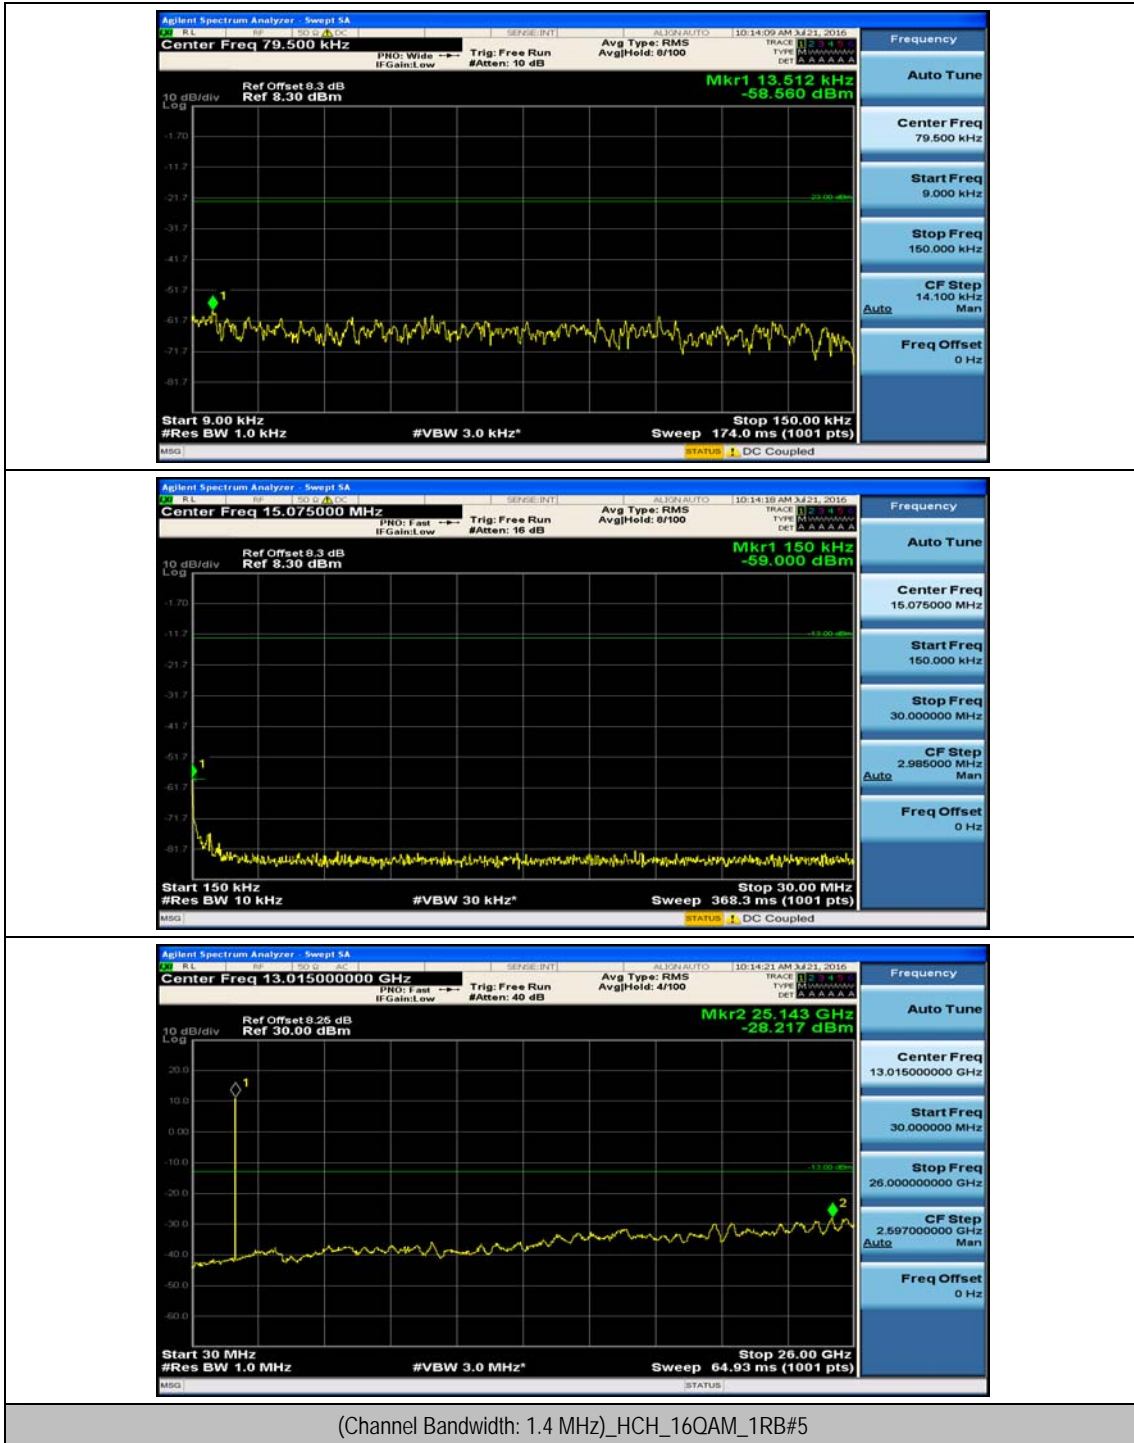

(Channel Bandwidth: 1.4 MHz)_HCH_16QAM_1RB#3