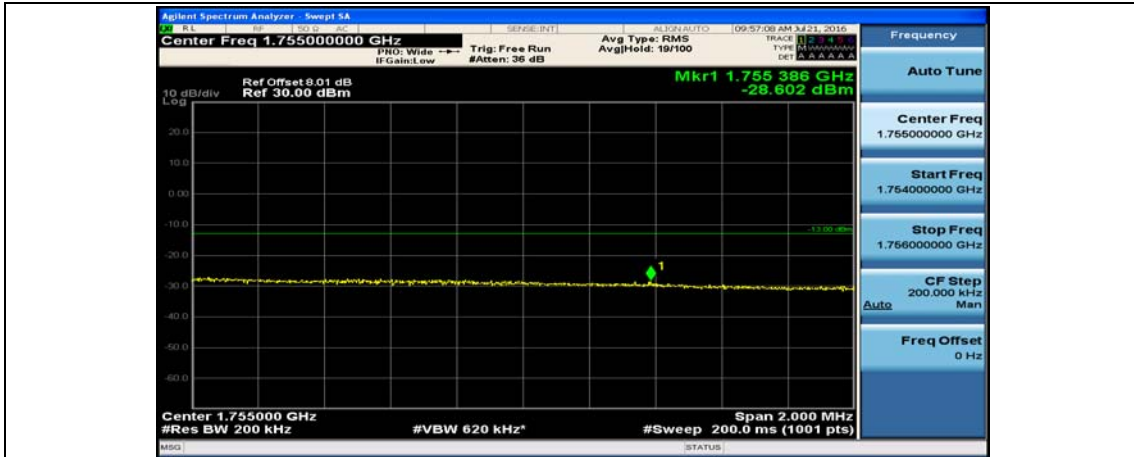

(Channel Bandwidth:20 MHz)_HCH_16QAM_50RB#25