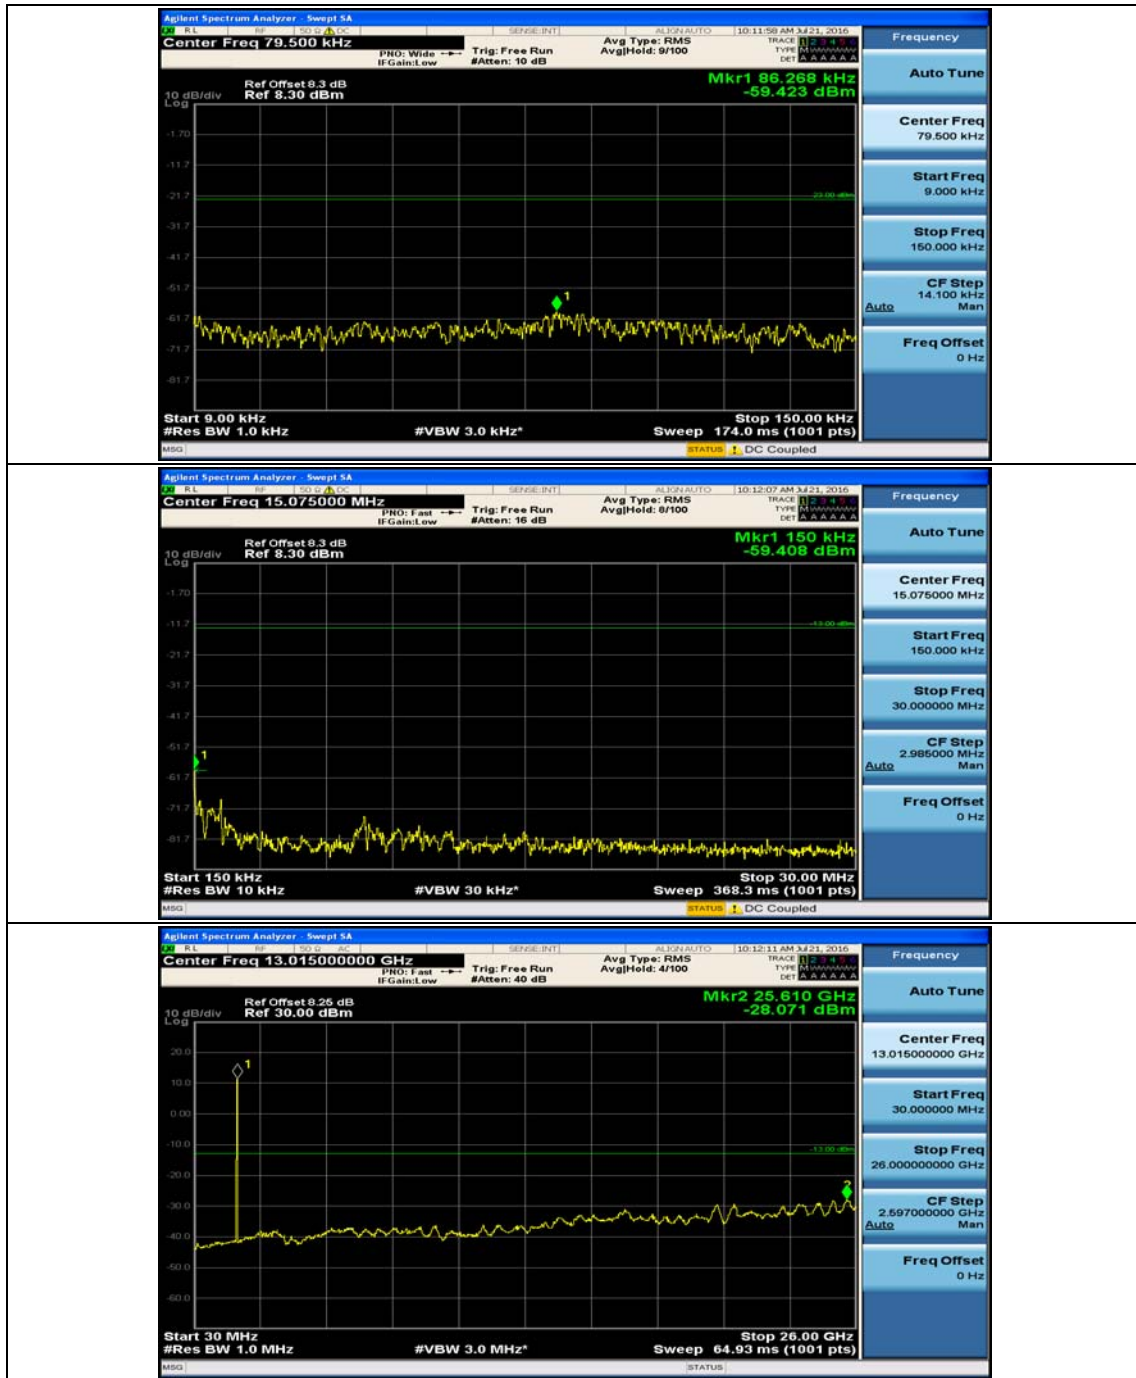

Appendix E: Conducted Spurious Emission

Test Graphs

Channel Bandwidth: 1.4 MHz

(Channel Bandwidth: 1.4 MHz)_MCH_QPSK_1RB#0

(Channel Bandwidth: 1.4 MHz)_MCH_QPSK_1RB#3

(Channel Bandwidth: 1.4 MHz)_HCH_QPSK_1RB#0