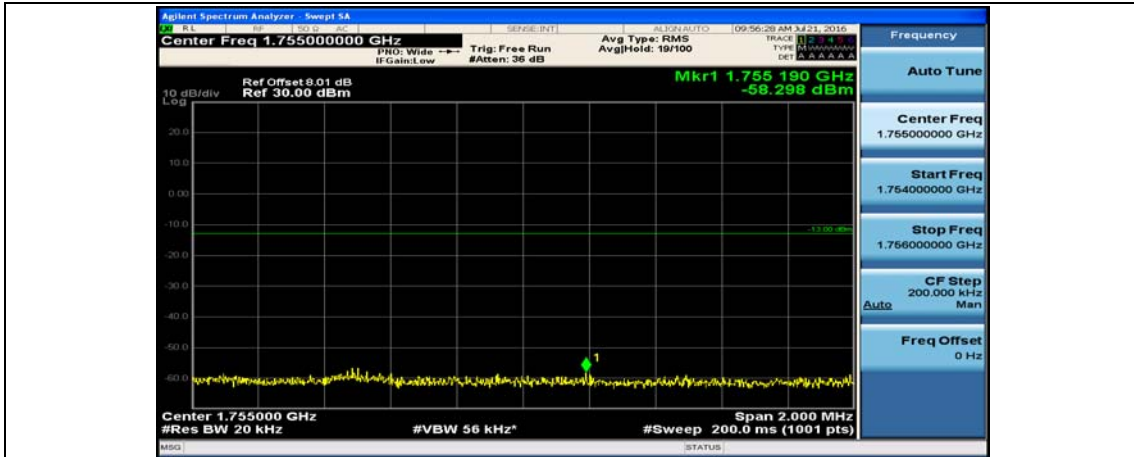

(Channel Bandwidth:20 MHz)_LCH_16QAM_50RB#25

(Channel Bandwidth:20 MHz)_LCH_16QAM_50RB#50

(Channel Bandwidth:20 MHz)_LCH_16QAM_100RB#0

(Channel Bandwidth:20 MHz)_HCH_16QAM_1RB#0

(Channel Bandwidth:20 MHz)_HCH_16QAM_1RB#49