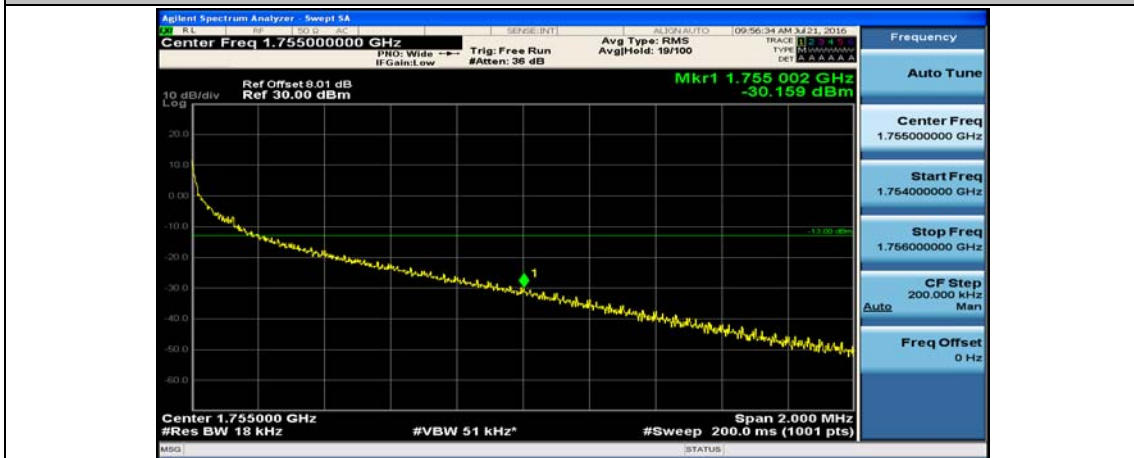

(Channel Bandwidth:20 MHz)_HCH_16QAM_1RB#99