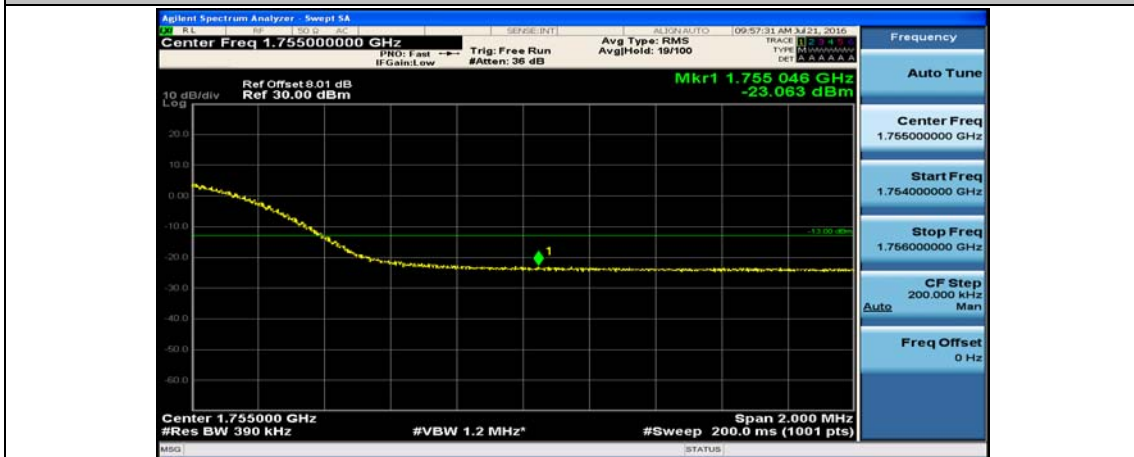

(Channel Bandwidth:20 MHz)_HCH_16QAM_1RB#99

(Channel Bandwidth:20 MHz)_HCH_16QAM_50RB#0

(Channel Bandwidth:20 MHz)_HCH_16QAM_50RB#25

(Channel Bandwidth:20 MHz)_HCH_16QAM_50RB#50

(Channel Bandwidth:20 MHz)_HCH_16QAM_100RB#0