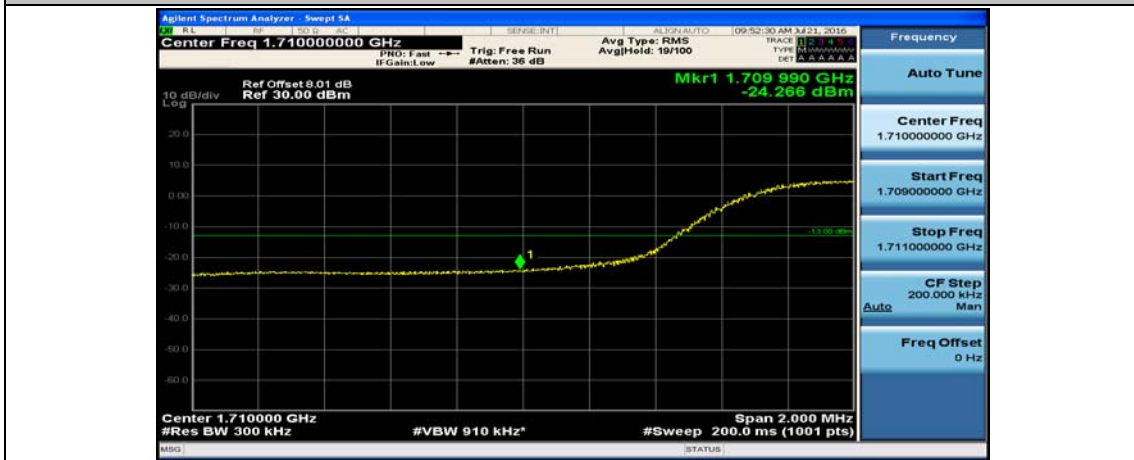

(Channel Bandwidth:15 MHz)_LCH_QPSK_75RB#0