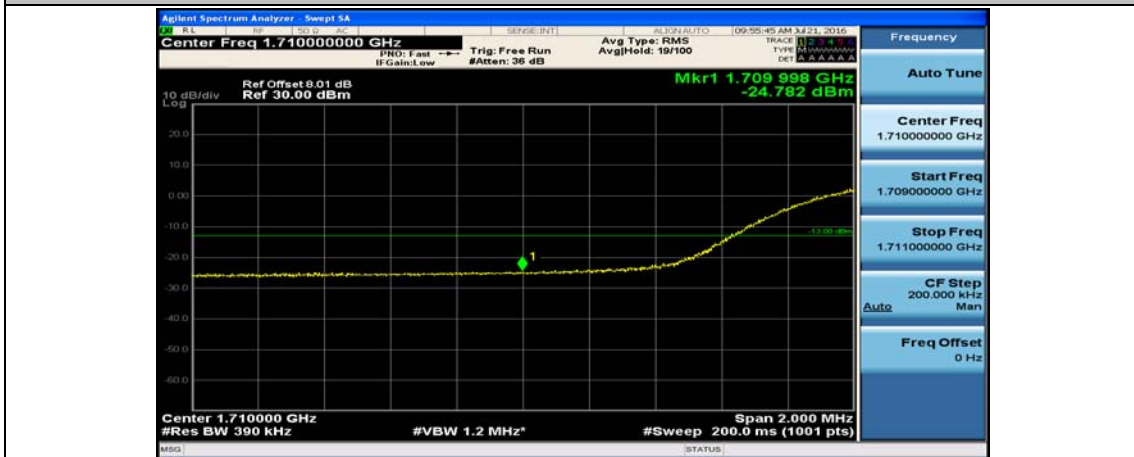

(Channel Bandwidth:20 MHz)_LCH_QPSK_50RB#0

(Channel Bandwidth:20 MHz)_LCH_QPSK_50RB#25

(Channel Bandwidth:20 MHz)_LCH_QPSK_50RB#50

(Channel Bandwidth:20 MHz)_LCH_QPSK_100RB#0

(Channel Bandwidth:20 MHz)_HCH_QPSK_1RB#0