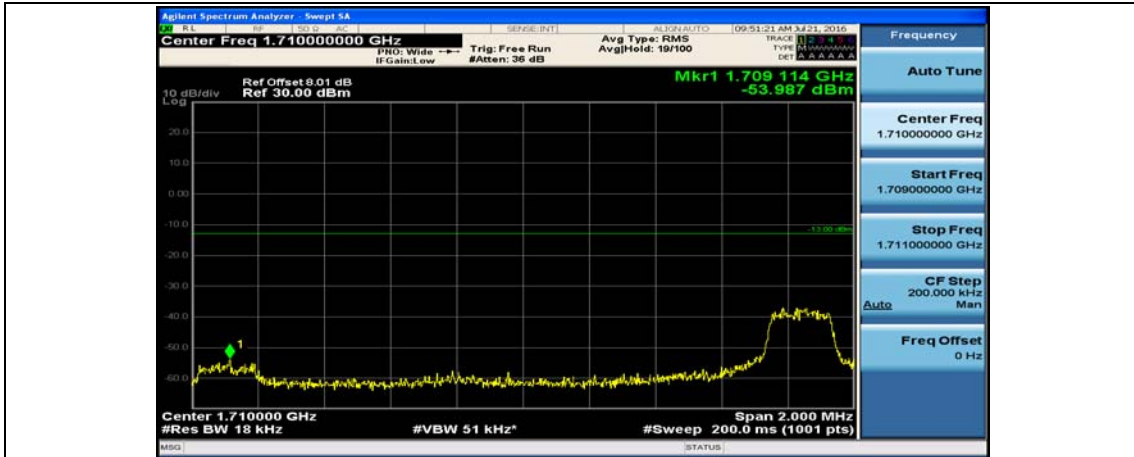

Channel Bandwidth: 15 MHz

(Channel Bandwidth:15 MHz)_LCH_QPSK_1RB#0

(Channel Bandwidth:15 MHz)_LCH_QPSK_1RB#37

(Channel Bandwidth:15 MHz)_LCH_QPSK_1RB#74

(Channel Bandwidth:15 MHz)_LCH_QPSK_37RB#0

(Channel Bandwidth:15 MHz)_LCH_QPSK_37RB#18

(Channel Bandwidth:15 MHz)_LCH_QPSK_37RB#38

(Channel Bandwidth:15 MHz)_LCH_QPSK_75RB#0

(Channel Bandwidth:15 MHz)_HCH_QPSK_1RB#0

(Channel Bandwidth:15 MHz)_HCH_QPSK_1RB#37

(Channel Bandwidth:15 MHz)_HCH_QPSK_1RB#74