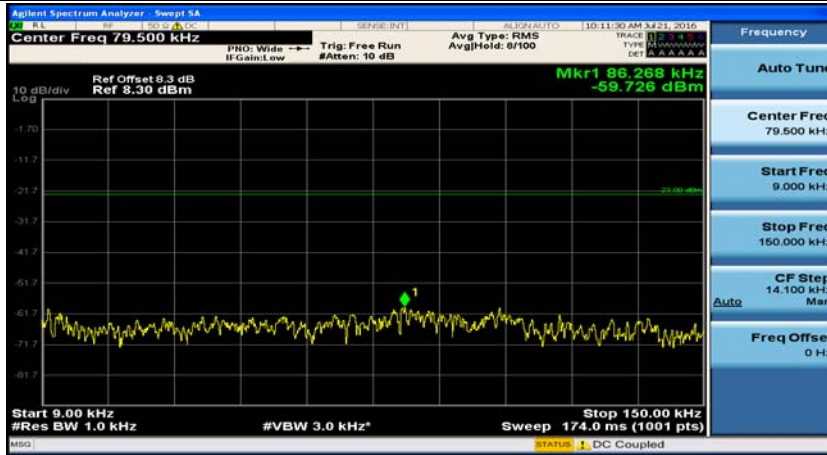

Appendix E: Conducted Spurious Emission

Test Graphs

Channel Bandwidth: 1.4 MHz

(Channel Bandwidth: 1.4 MHz)_MCH_QPSK_1RB#0

(Channel Bandwidth: 1.4 MHz)_MCH_QPSK_1RB#3

(Channel Bandwidth: 1.4 MHz)_HCH_QPSK_1RB#0