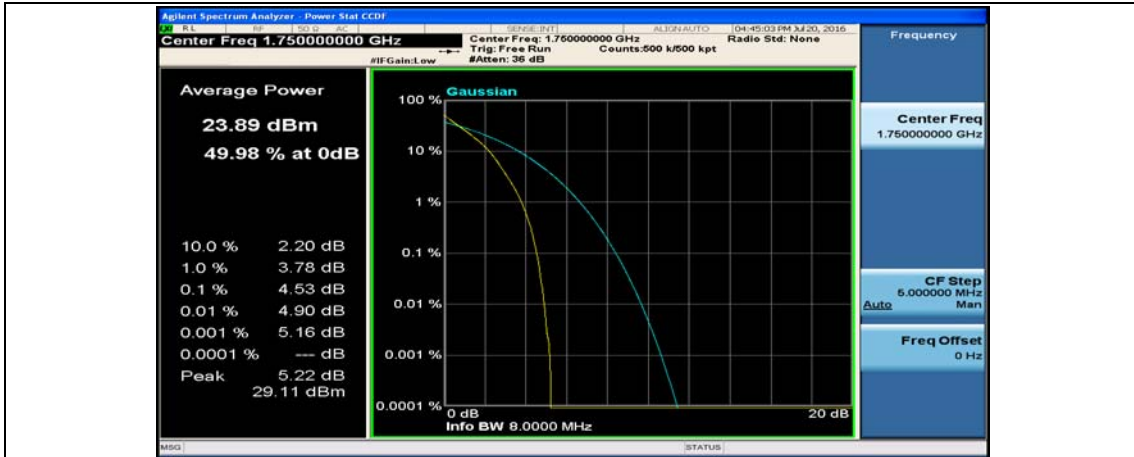

Channel Bandwidth: 10 MHz_MCH_QPSK_50RB#0

Channel Bandwidth: 10 MHz_HCH_QPSK_1RB#0

Channel Bandwidth: 10 MHz_HCH_QPSK_1RB#24

Channel Bandwidth: 10 MHz_LCH_16QAM_1RB#0

Channel Bandwidth: 10 MHz_LCH_16QAM_1RB#24