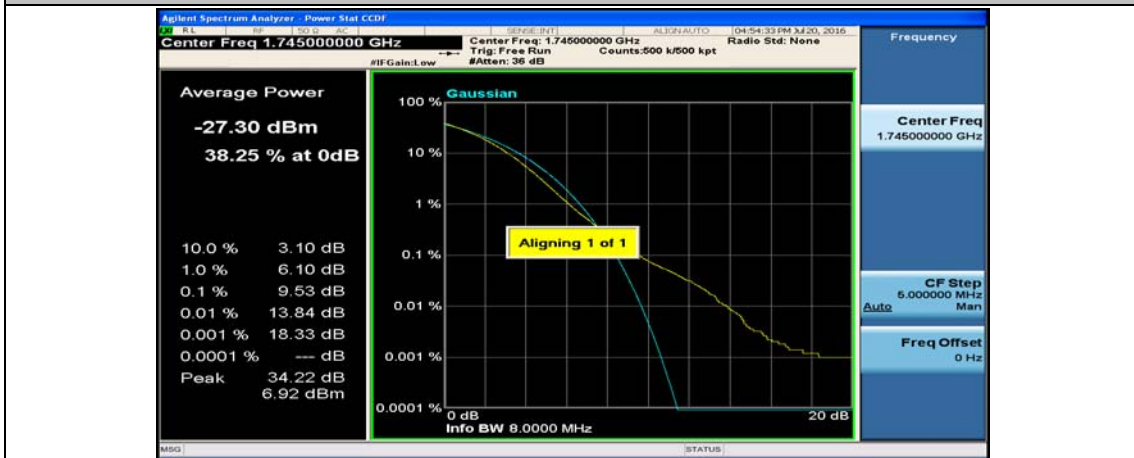

(Channel Bandwidth:20 MHz)_HCH_QPSK_1RB#99