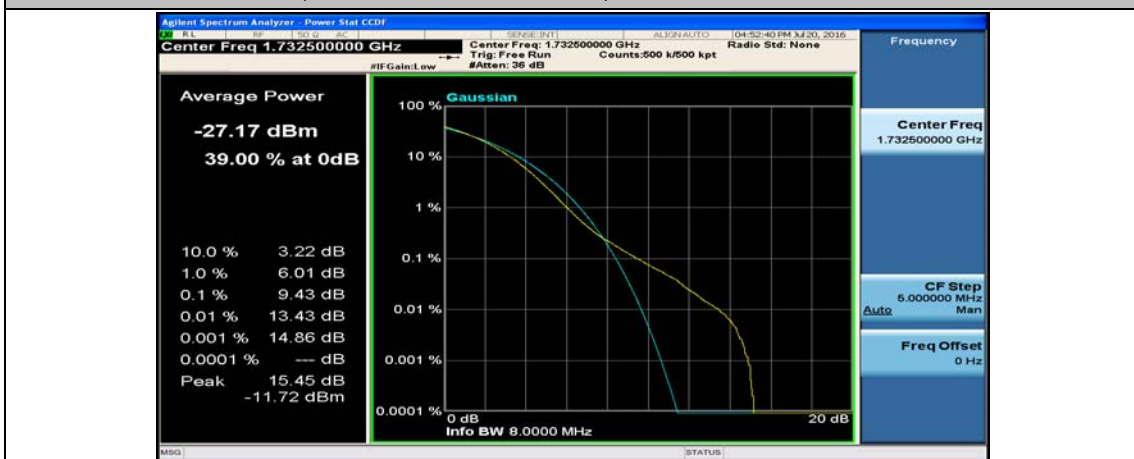

(Channel Bandwidth:20 MHz)_MCH_QPSK_1RB#0