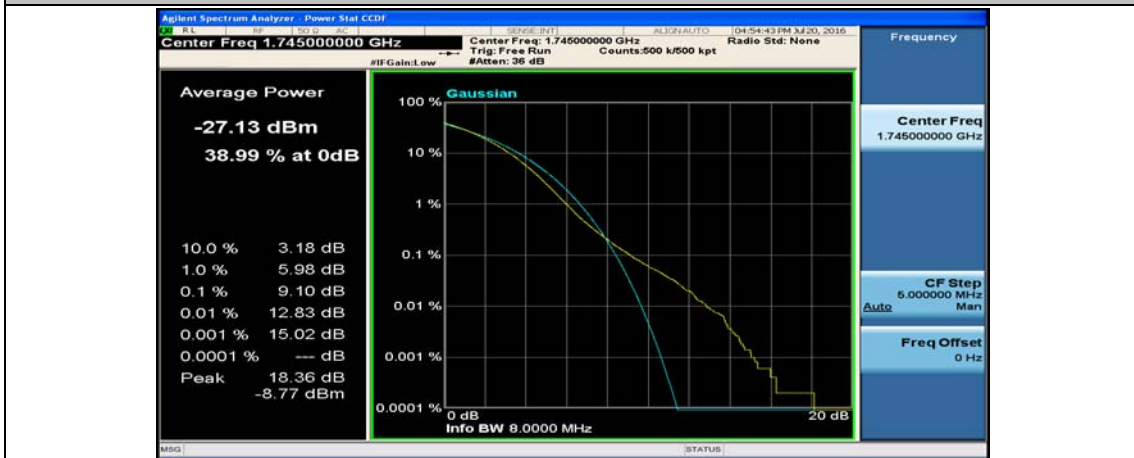

(Channel Bandwidth:20 MHz)_HCH_16QAM_1RB#0