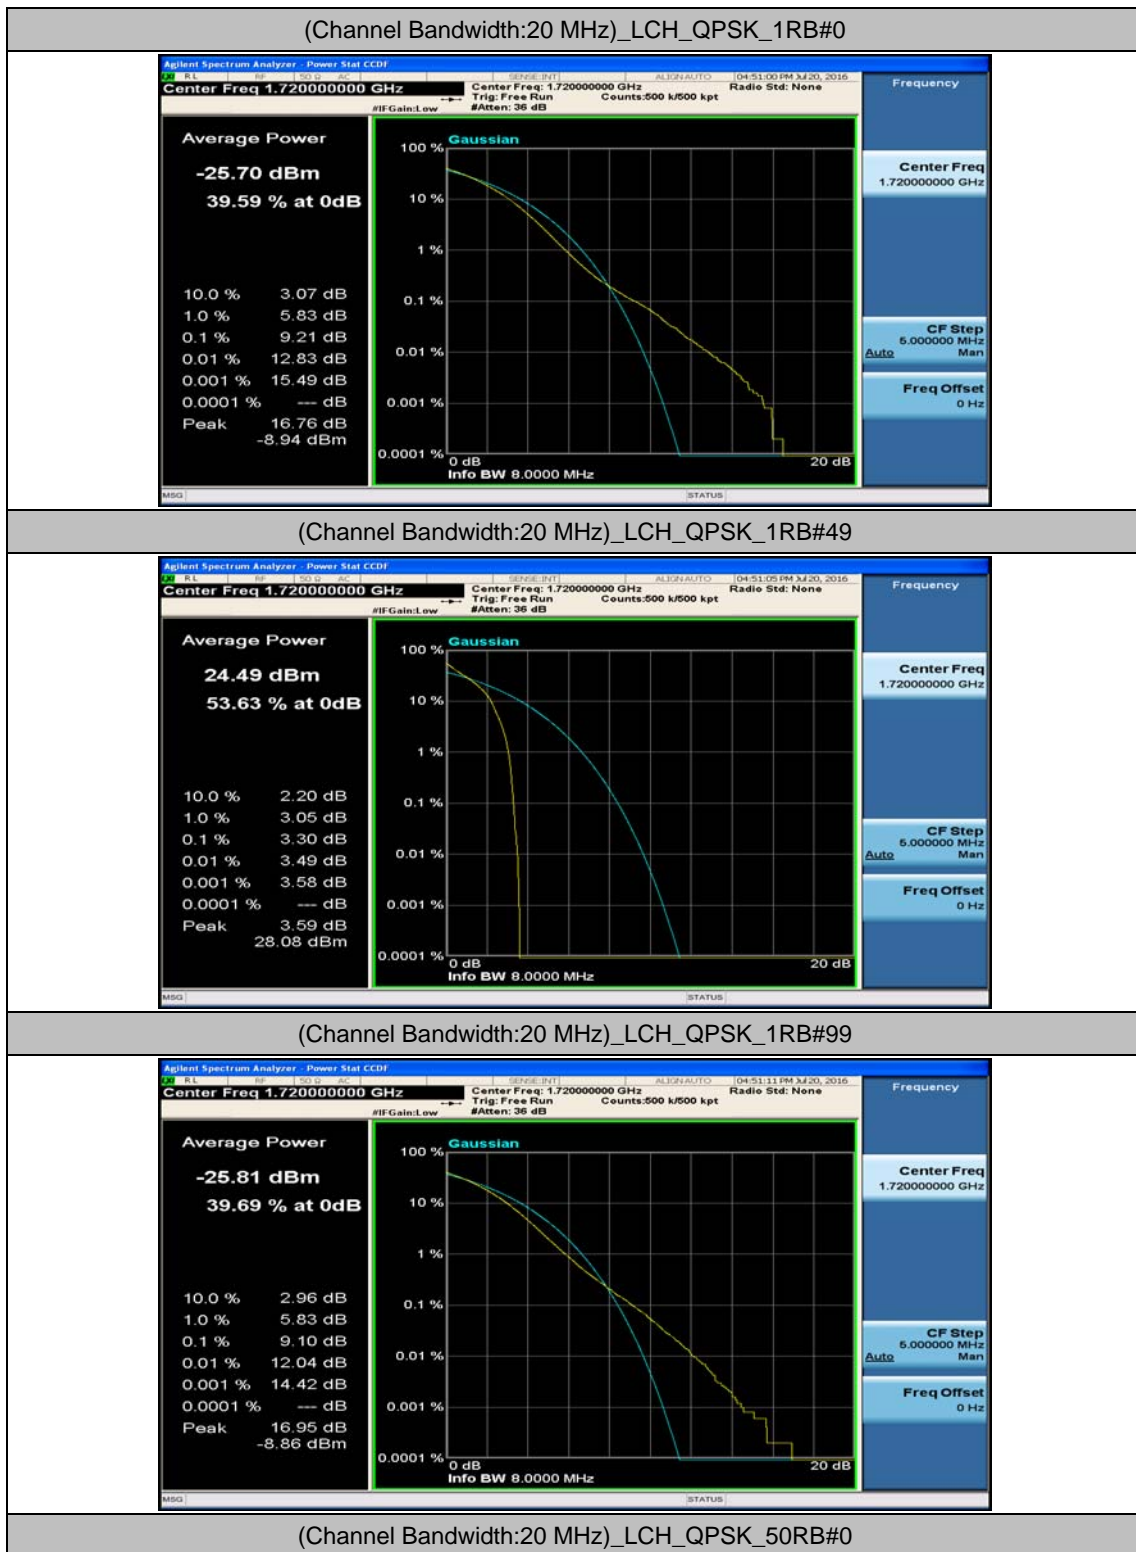

(Channel Bandwidth:15 MHz)_HCH_16QAM_37RB#0

(Channel Bandwidth:15 MHz)_HCH_16QAM_37RB#18

(Channel Bandwidth:15 MHz)_HCH_16QAM_37RB#38

(Channel Bandwidth:15 MHz)_HCH_16QAM_75RB#0

Channel Bandwidth: 20 MHz

(Channel Bandwidth:20 MHz)_LCH_QPSK_50RB#25

(Channel Bandwidth:20 MHz)_LCH_QPSK_50RB#50

(Channel Bandwidth:20 MHz)_LCH_QPSK_100RB#0

(Channel Bandwidth:20 MHz)_MCH_QPSK_1RB#0

(Channel Bandwidth:20 MHz)_MCH_QPSK_1RB#49

(Channel Bandwidth:20 MHz)_MCH_QPSK_1RB#99