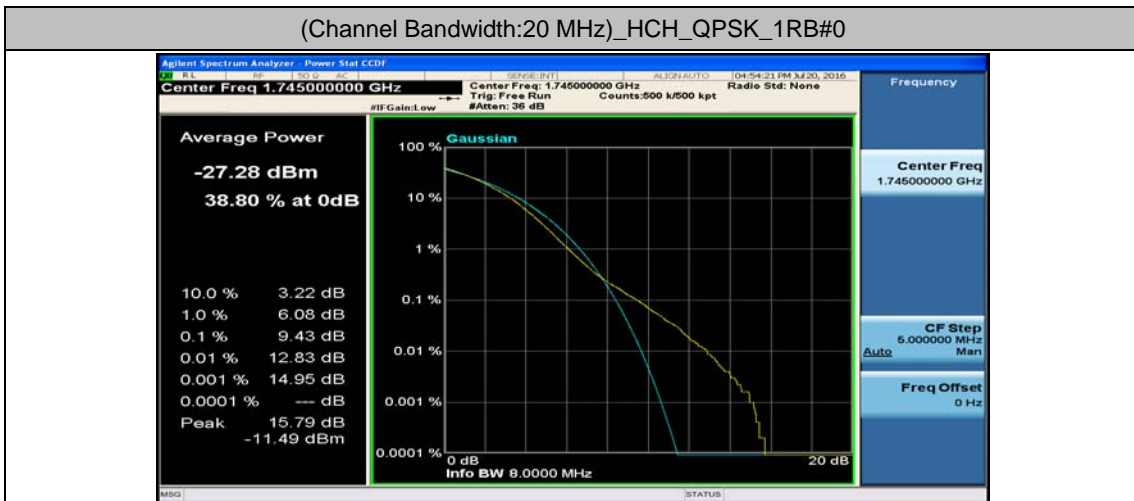

(Channel Bandwidth:20 MHz)_MCH_QPSK_50RB#0

(Channel Bandwidth:20 MHz)_MCH_QPSK_50RB#25

(Channel Bandwidth:20 MHz)_MCH_QPSK_50RB#50

(Channel Bandwidth:20 MHz)_MCH_QPSK_100RB#0

(Channel Bandwidth:20 MHz)_HCH_QPSK_1RB#0