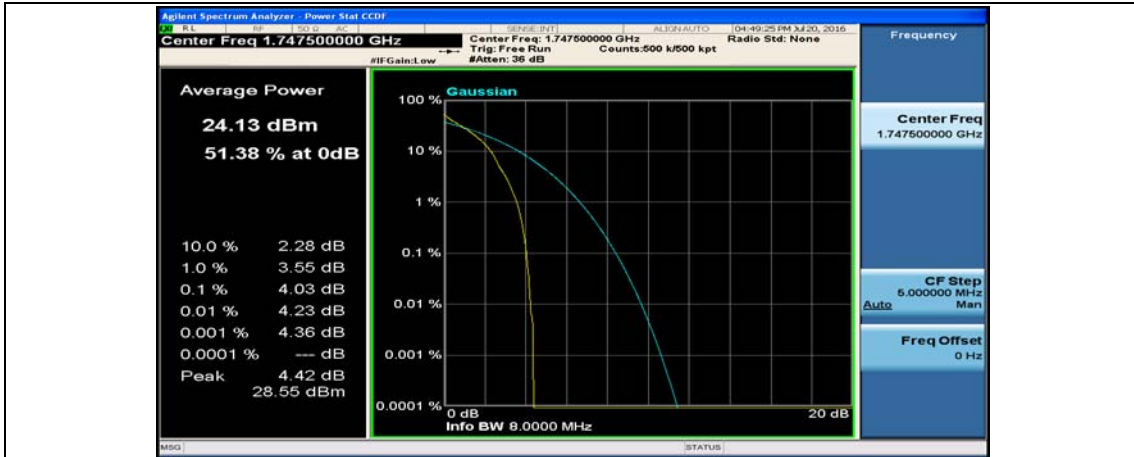

(Channel Bandwidth:15 MHz)_HCH_QPSK_1RB#37