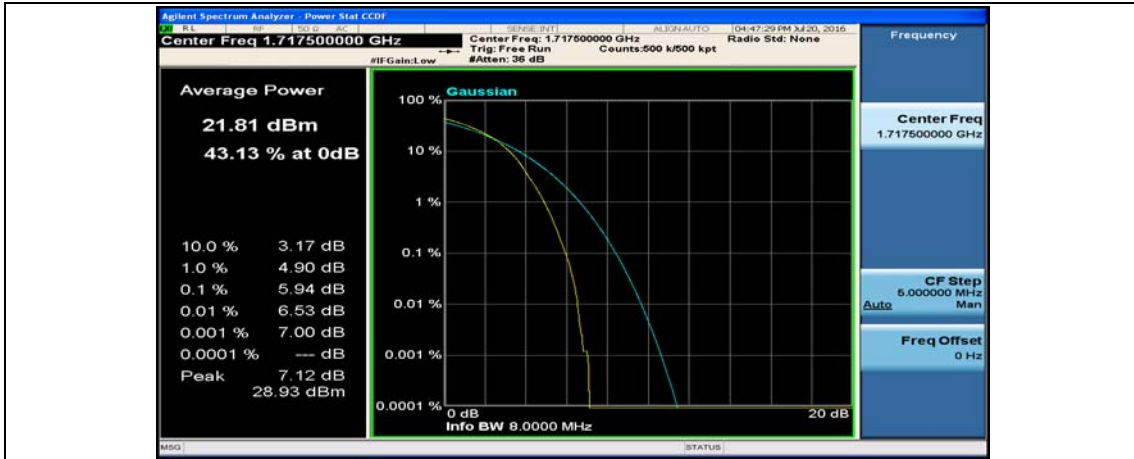

(Channel Bandwidth:15 MHz)_LCH_16QAM_1RB#74

(Channel Bandwidth:15 MHz)_LCH_16QAM_37RB#0

(Channel Bandwidth:15 MHz)_LCH_16QAM_37RB#18

(Channel Bandwidth:15 MHz)_LCH_16QAM_37RB#38

(Channel Bandwidth:15 MHz)_LCH_16QAM_75RB#0