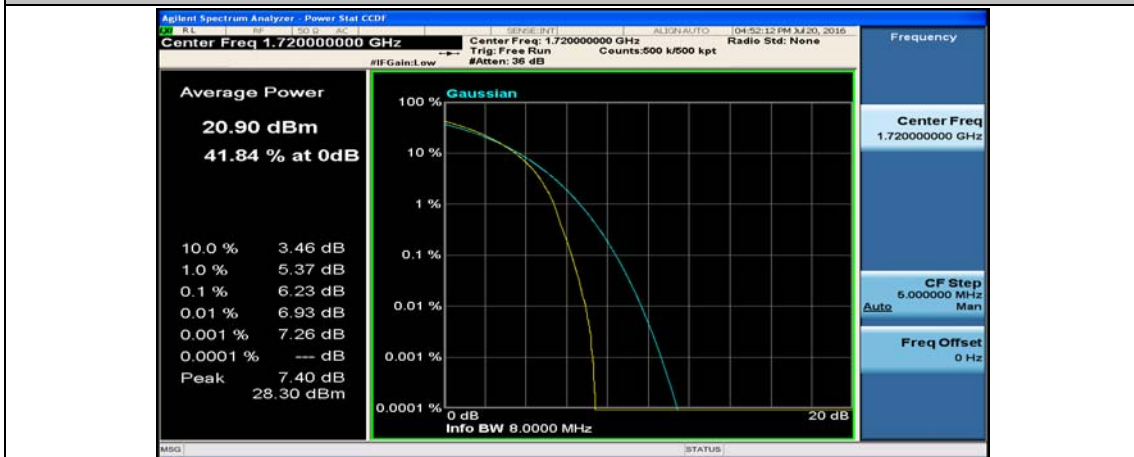

(Channel Bandwidth:20 MHz)_LCH_16QAM_50RB#50