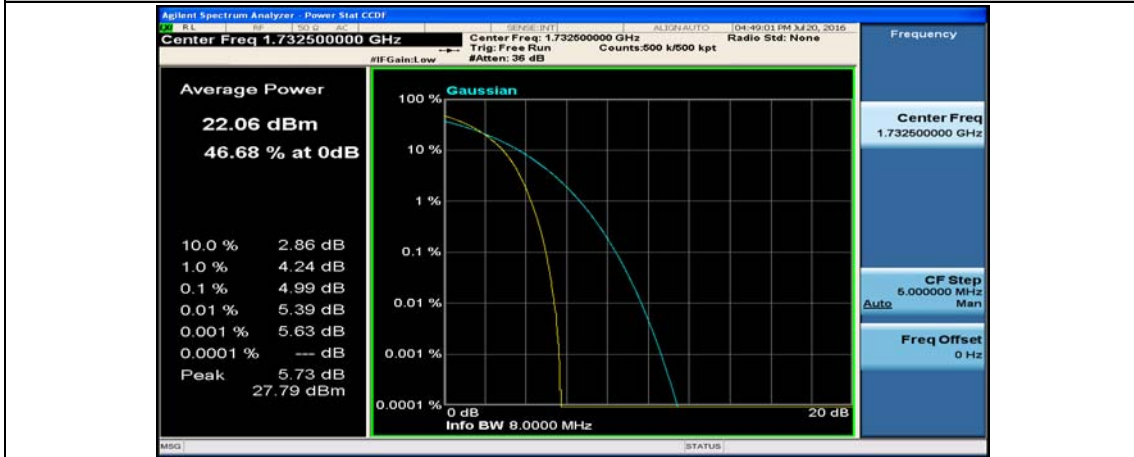

(Channel Bandwidth:15 MHz)_MCH_QPSK_75RB#0