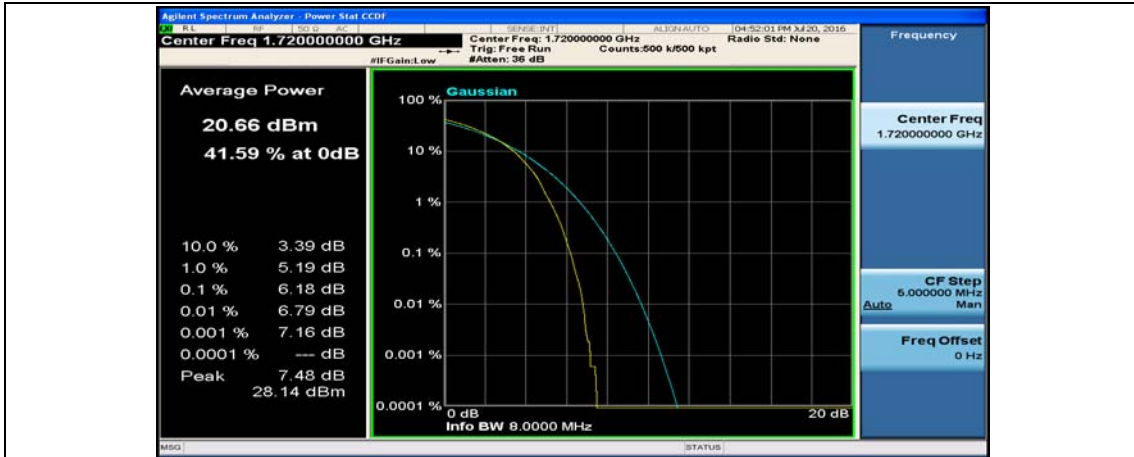

(Channel Bandwidth:20 MHz)_HCH_QPSK_100RB#0

(Channel Bandwidth:20 MHz)_LCH_16QAM_1RB#0

(Channel Bandwidth:20 MHz)_LCH_16QAM_1RB#49

(Channel Bandwidth:20 MHz)_LCH_16QAM_1RB#99

(Channel Bandwidth:20 MHz)_LCH_16QAM_50RB#0