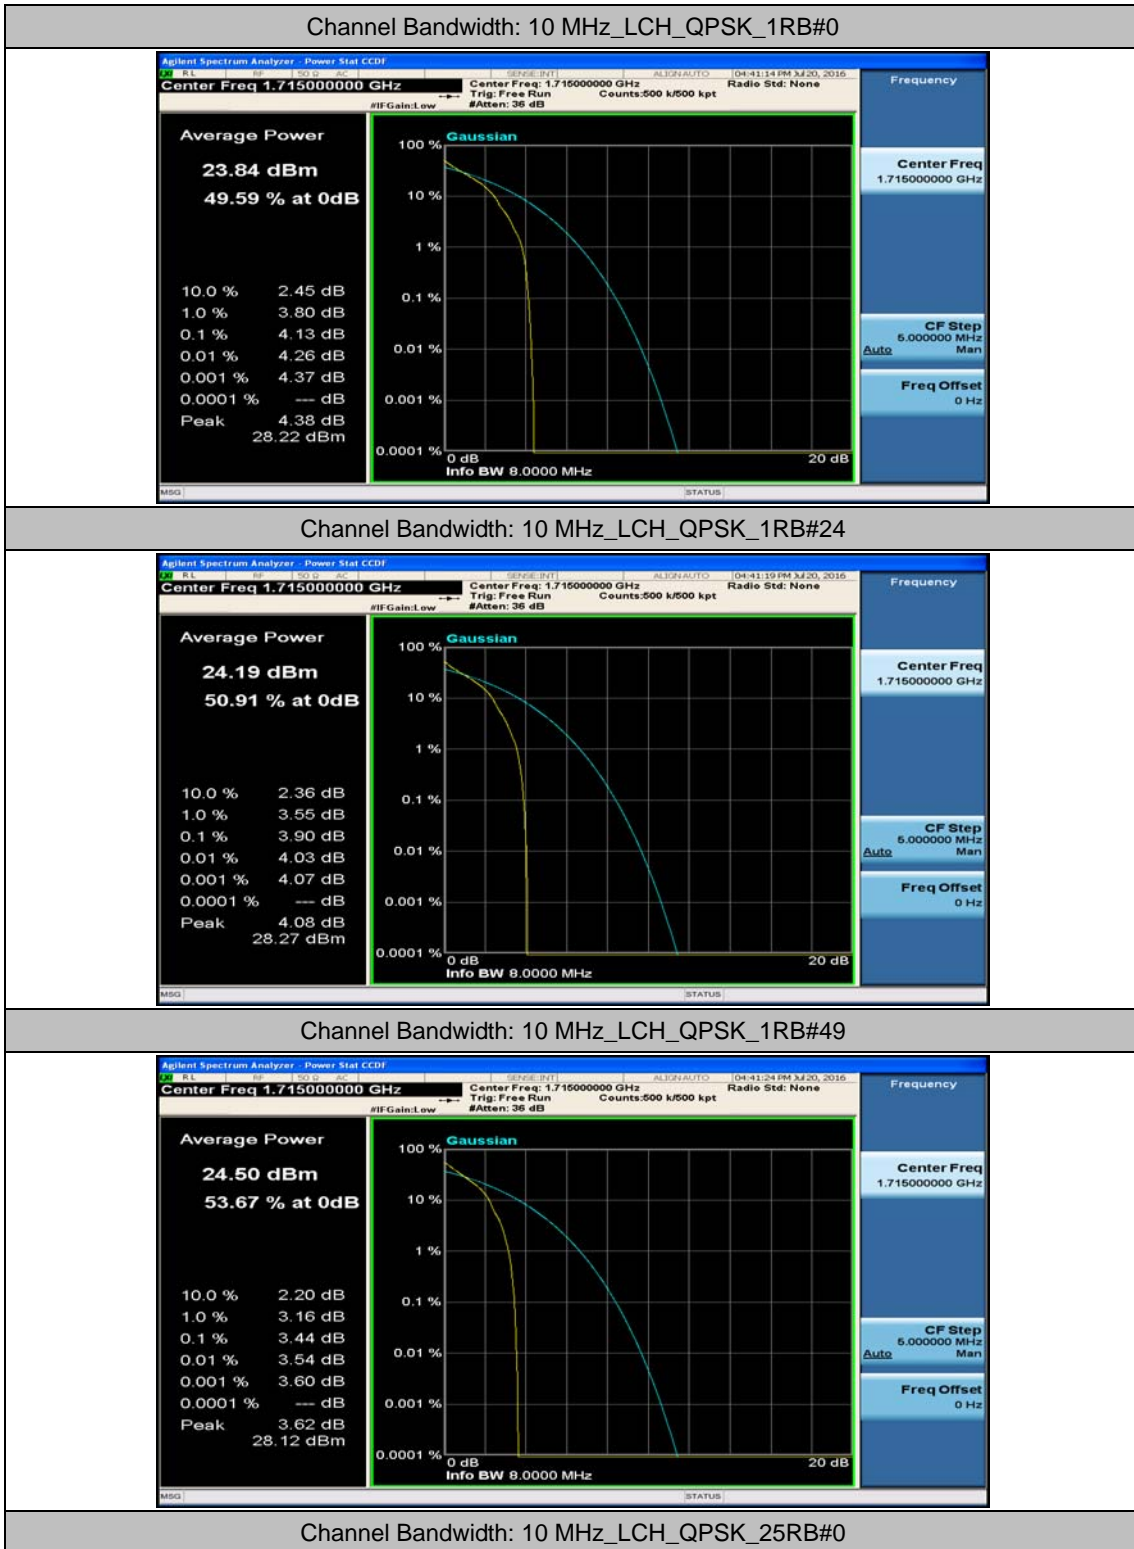

(Channel Bandwidth: 5 MHz)_HCH_16QAM_12RB#13

(Channel Bandwidth: 5 MHz)_HCH_16QAM_25RB#0

Channel Bandwidth: 10 MHz

Channel Bandwidth: 10 MHz_MCH_QPSK_1RB#0

Channel Bandwidth: 10 MHz_MCH_QPSK_1RB#24

Channel Bandwidth: 10 MHz_MCH_QPSK_1RB#49

Channel Bandwidth: 10 MHz_MCH_QPSK_50RB#0

Channel Bandwidth: 10 MHz_HCH_QPSK_1RB#0

Channel Bandwidth: 10 MHz_HCH_QPSK_1RB#24

Channel Bandwidth: 10 MHz_LCH_16QAM_1RB#0

Channel Bandwidth: 10 MHz_LCH_16QAM_1RB#24