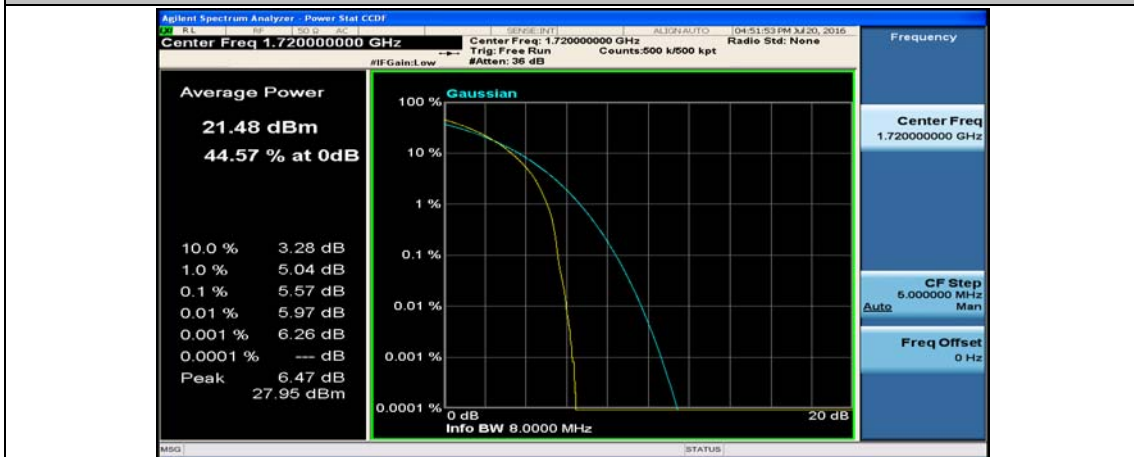

(Channel Bandwidth:20 MHz)_LCH_QPSK_50RB#50