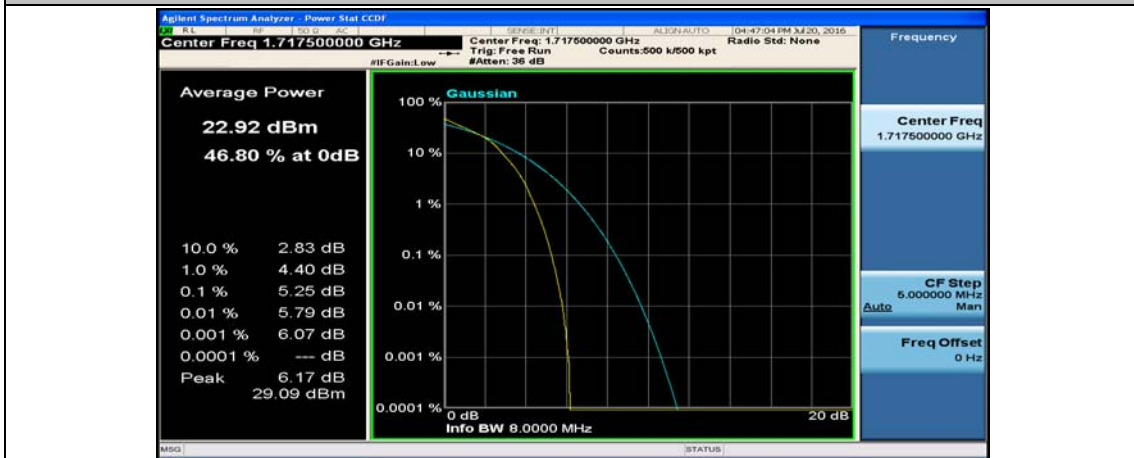

(Channel Bandwidth:15 MHz)_LCH_16QAM_37RB#18