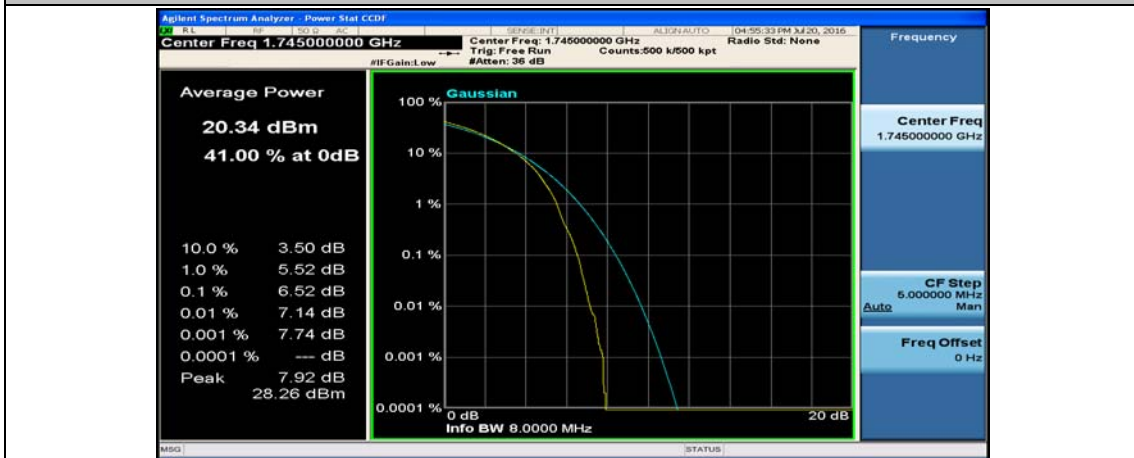

(Channel Bandwidth:20 MHz)_HCH_16QAM_50RB#0