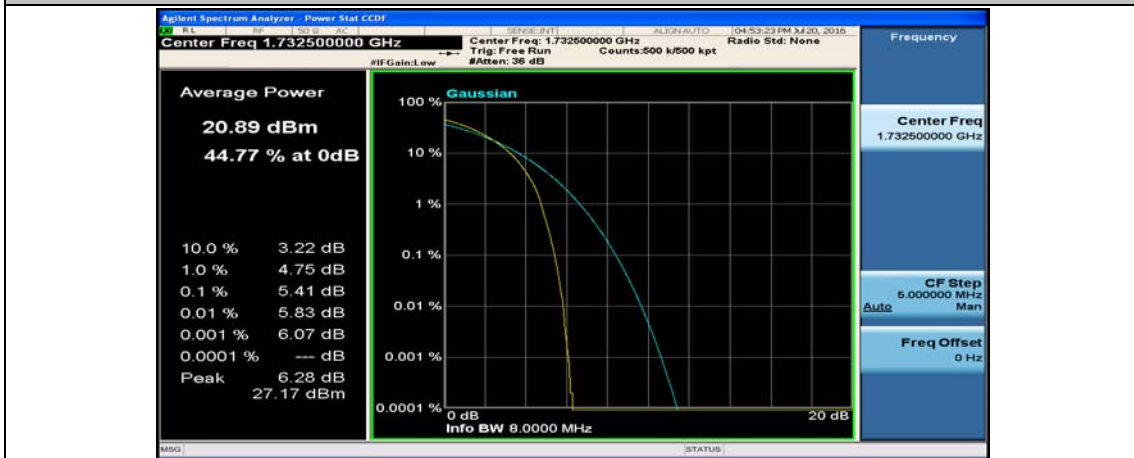

(Channel Bandwidth:20 MHz)_MCH_QPSK_50RB#0