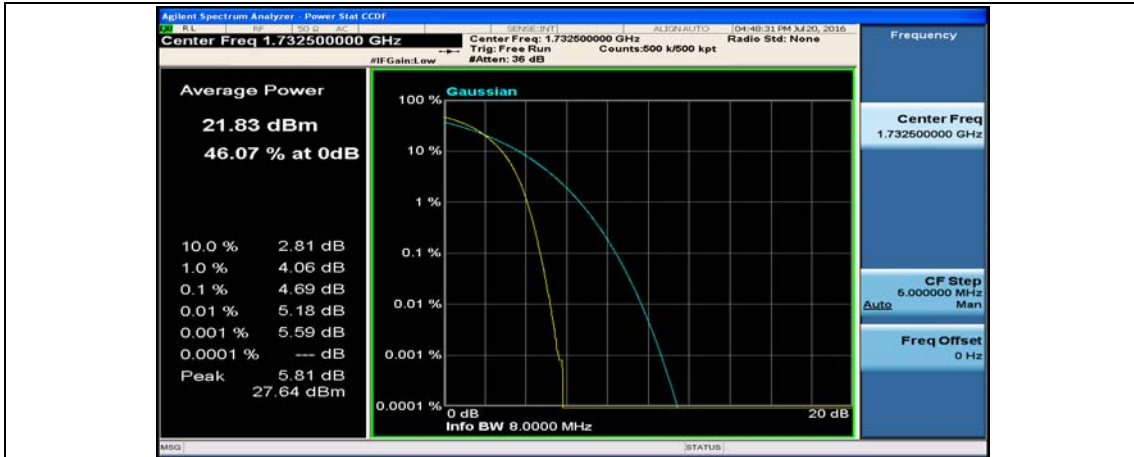

(Channel Bandwidth:15 MHz)_MCH_QPSK_1RB#37

(Channel Bandwidth:15 MHz)_MCH_QPSK_1RB#74

(Channel Bandwidth:15 MHz)_MCH_QPSK_37RB#0

(Channel Bandwidth:15 MHz)_MCH_QPSK_37RB#18

(Channel Bandwidth:15 MHz)_MCH_QPSK_37RB#38