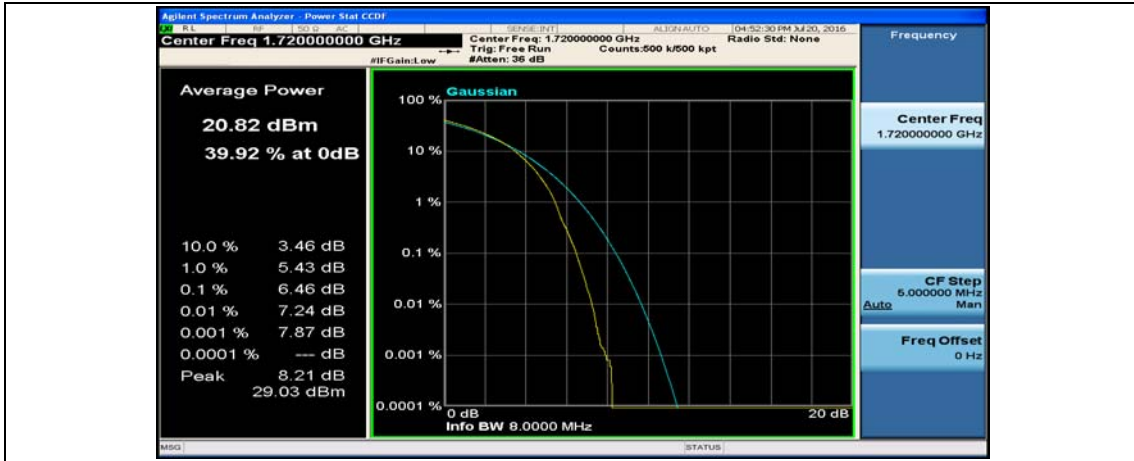

(Channel Bandwidth:20 MHz)_LCH_16QAM_100RB#0