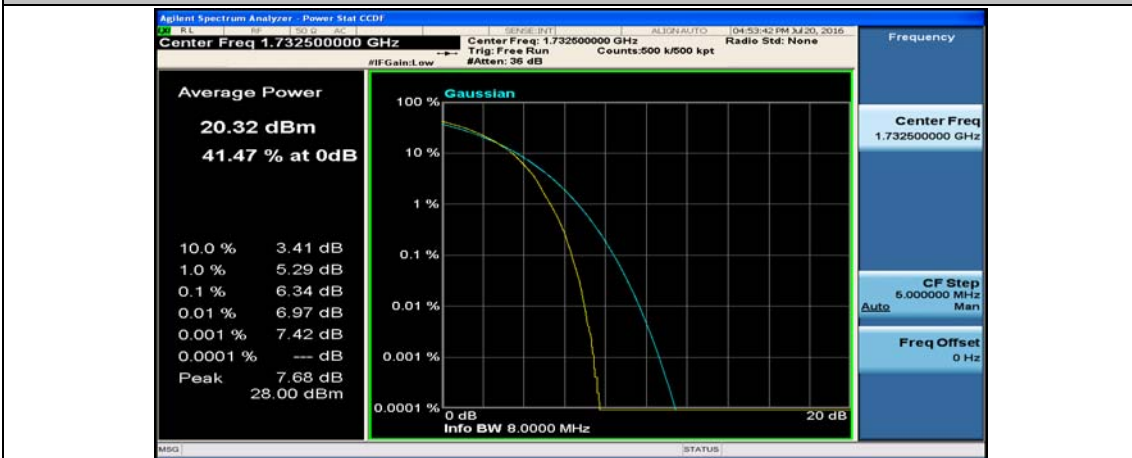

(Channel Bandwidth:20 MHz)_MCH_16QAM_50RB#0