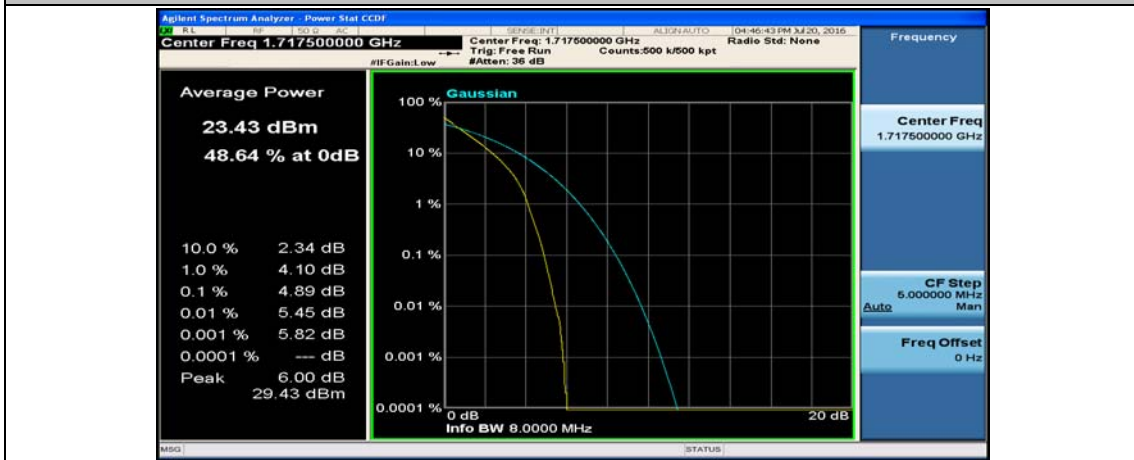

Channel Bandwidth: 10 MHz_HCH_16QAM_25RB#12

Channel Bandwidth: 15 MHz

(Channel Bandwidth:15 MHz)_LCH_QPSK_37RB#18

(Channel Bandwidth:15 MHz)_LCH_QPSK_37RB#38

(Channel Bandwidth:15 MHz)_LCH_QPSK_75RB#0

(Channel Bandwidth:15 MHz)_MCH_QPSK_1RB#0