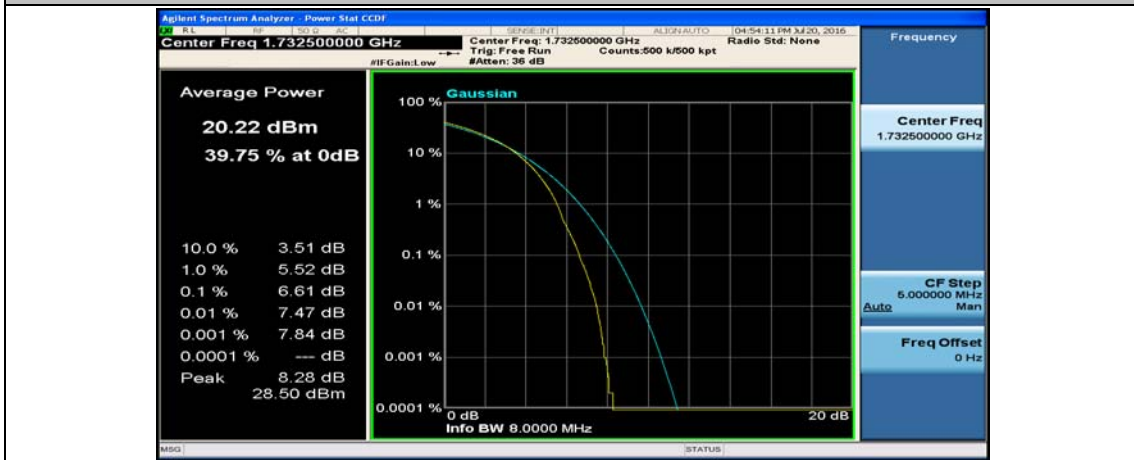

(Channel Bandwidth:20 MHz)_MCH_16QAM_1RB#99

(Channel Bandwidth:20 MHz)_MCH_16QAM_50RB#0

(Channel Bandwidth:20 MHz)_MCH_16QAM_50RB#25

(Channel Bandwidth:20 MHz)_MCH_16QAM_50RB#50

(Channel Bandwidth:20 MHz)_MCH_16QAM_100RB#0