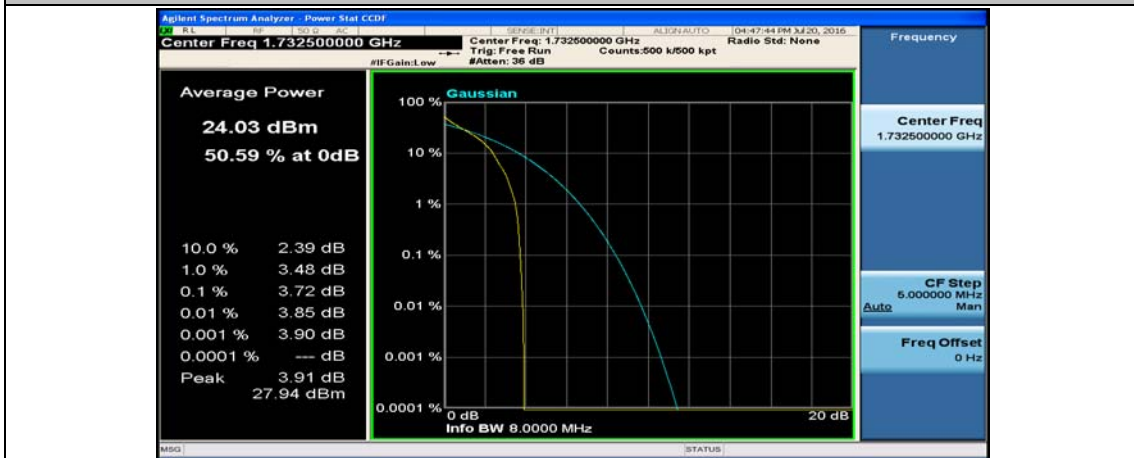

(Channel Bandwidth:15 MHz)_MCH_QPSK_1RB#37