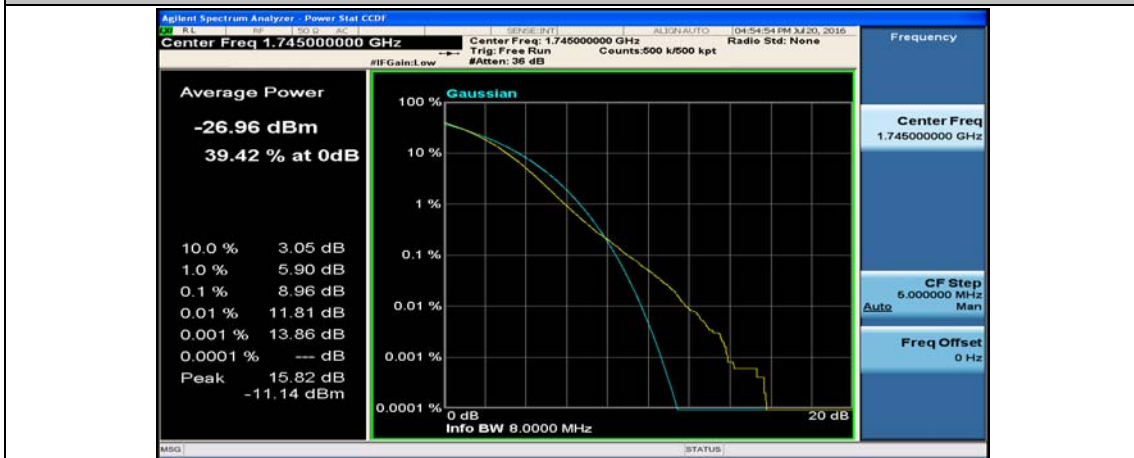

(Channel Bandwidth:20 MHz)_HCH_16QAM_1RB#99