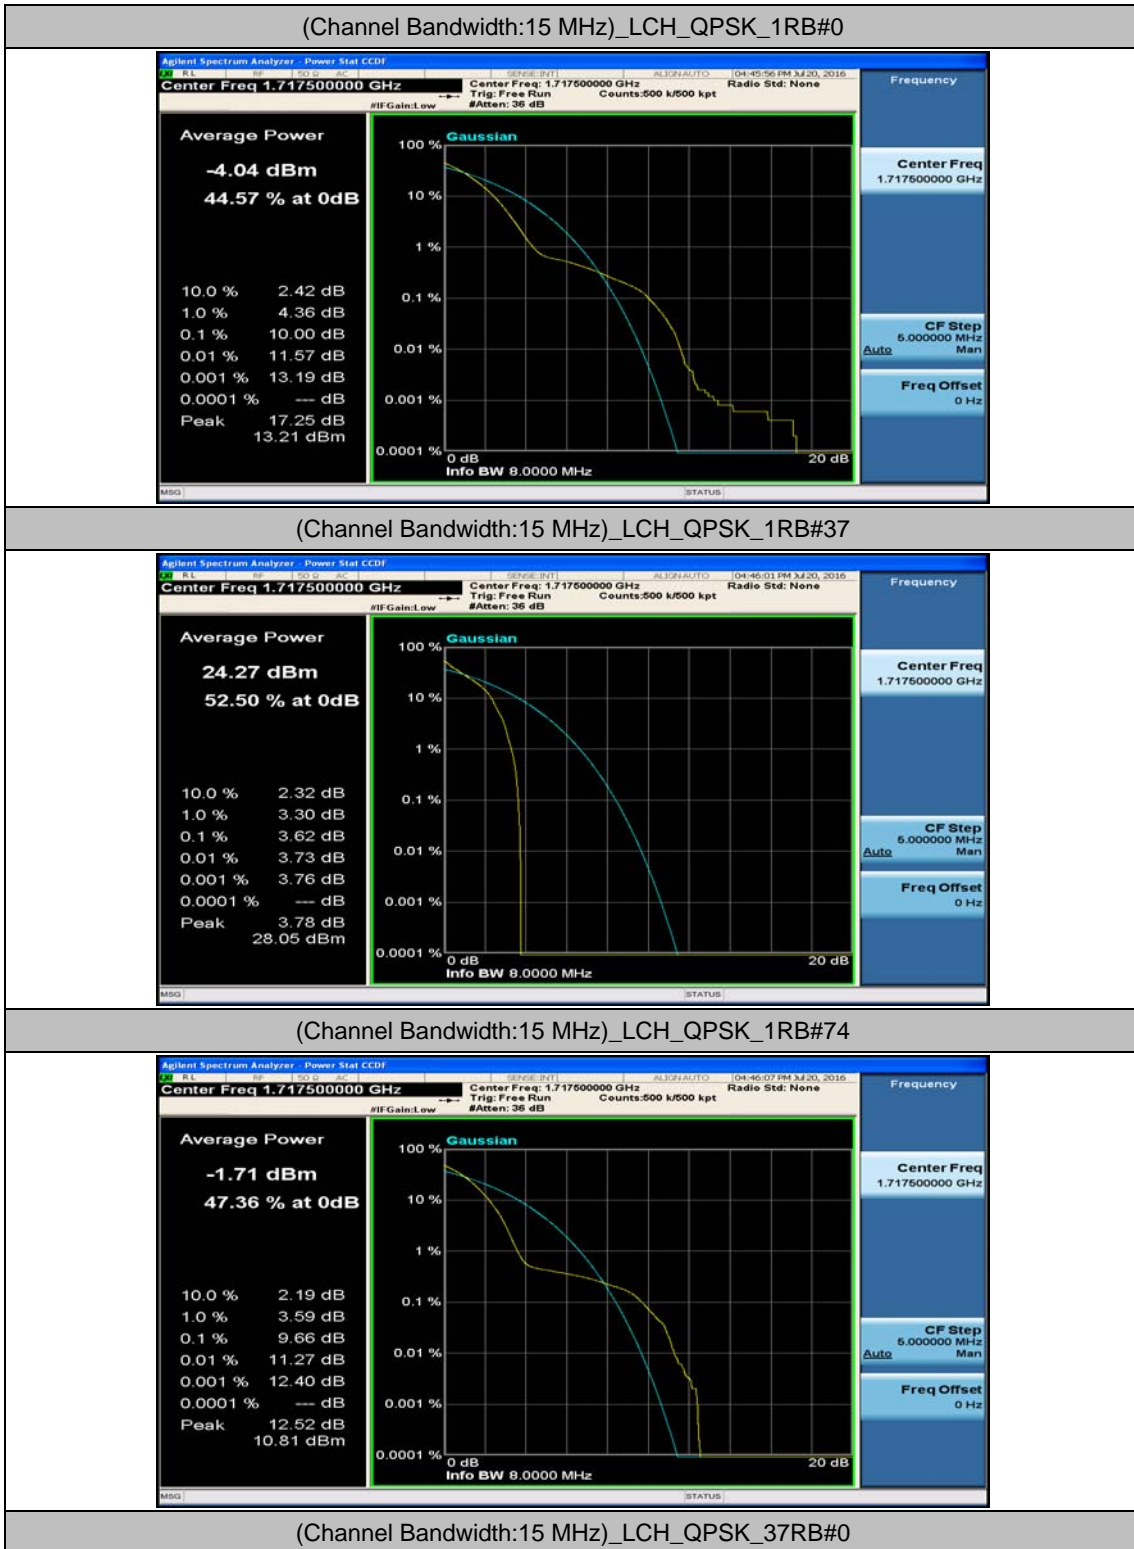

Channel Bandwidth: 10 MHz_LCH_16QAM_1RB#49

Channel Bandwidth: 10 MHz_LCH_16QAM_25RB#0

Channel Bandwidth: 10 MHz_LCH_16QAM_25RB#12

Channel Bandwidth: 10 MHz_LCH_16QAM_25RB#25

Channel Bandwidth: 10 MHz_LCH_16QAM_50RB#0

Channel Bandwidth: 10 MHz_MCH_16QAM_1RB#0

Channel Bandwidth: 10 MHz_MCH_16QAM_1RB#24

Channel Bandwidth: 10 MHz_MCH_16QAM_1RB#49

Channel Bandwidth: 10 MHz_HCH_16QAM_1RB#49

Channel Bandwidth: 10 MHz_HCH_16QAM_25RB#0

Channel Bandwidth: 10 MHz_HCH_16QAM_25RB#12

Channel Bandwidth: 15 MHz

(Channel Bandwidth:15 MHz)_LCH_QPSK_37RB#18

(Channel Bandwidth:15 MHz)_LCH_QPSK_37RB#38

(Channel Bandwidth:15 MHz)_LCH_QPSK_75RB#0

(Channel Bandwidth:15 MHz)_MCH_QPSK_1RB#0