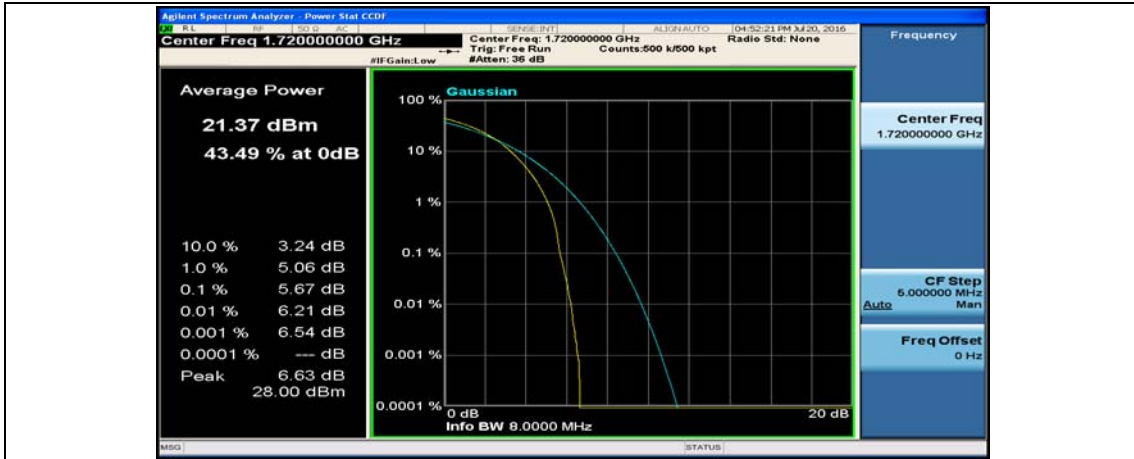

(Channel Bandwidth:20 MHz)_LCH_QPSK_100RB#0