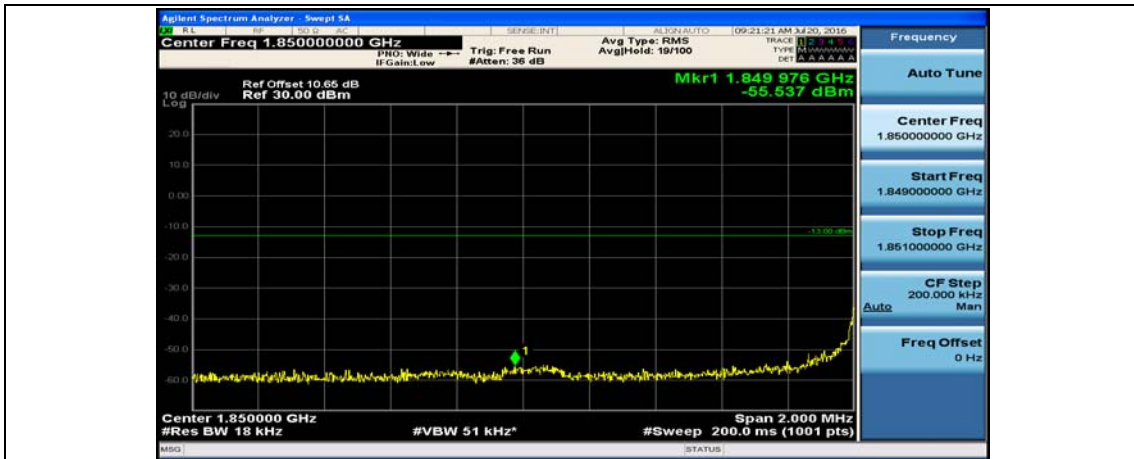

(Channel Bandwidth:20 MHz)_LCH_16QAM_1RB#99