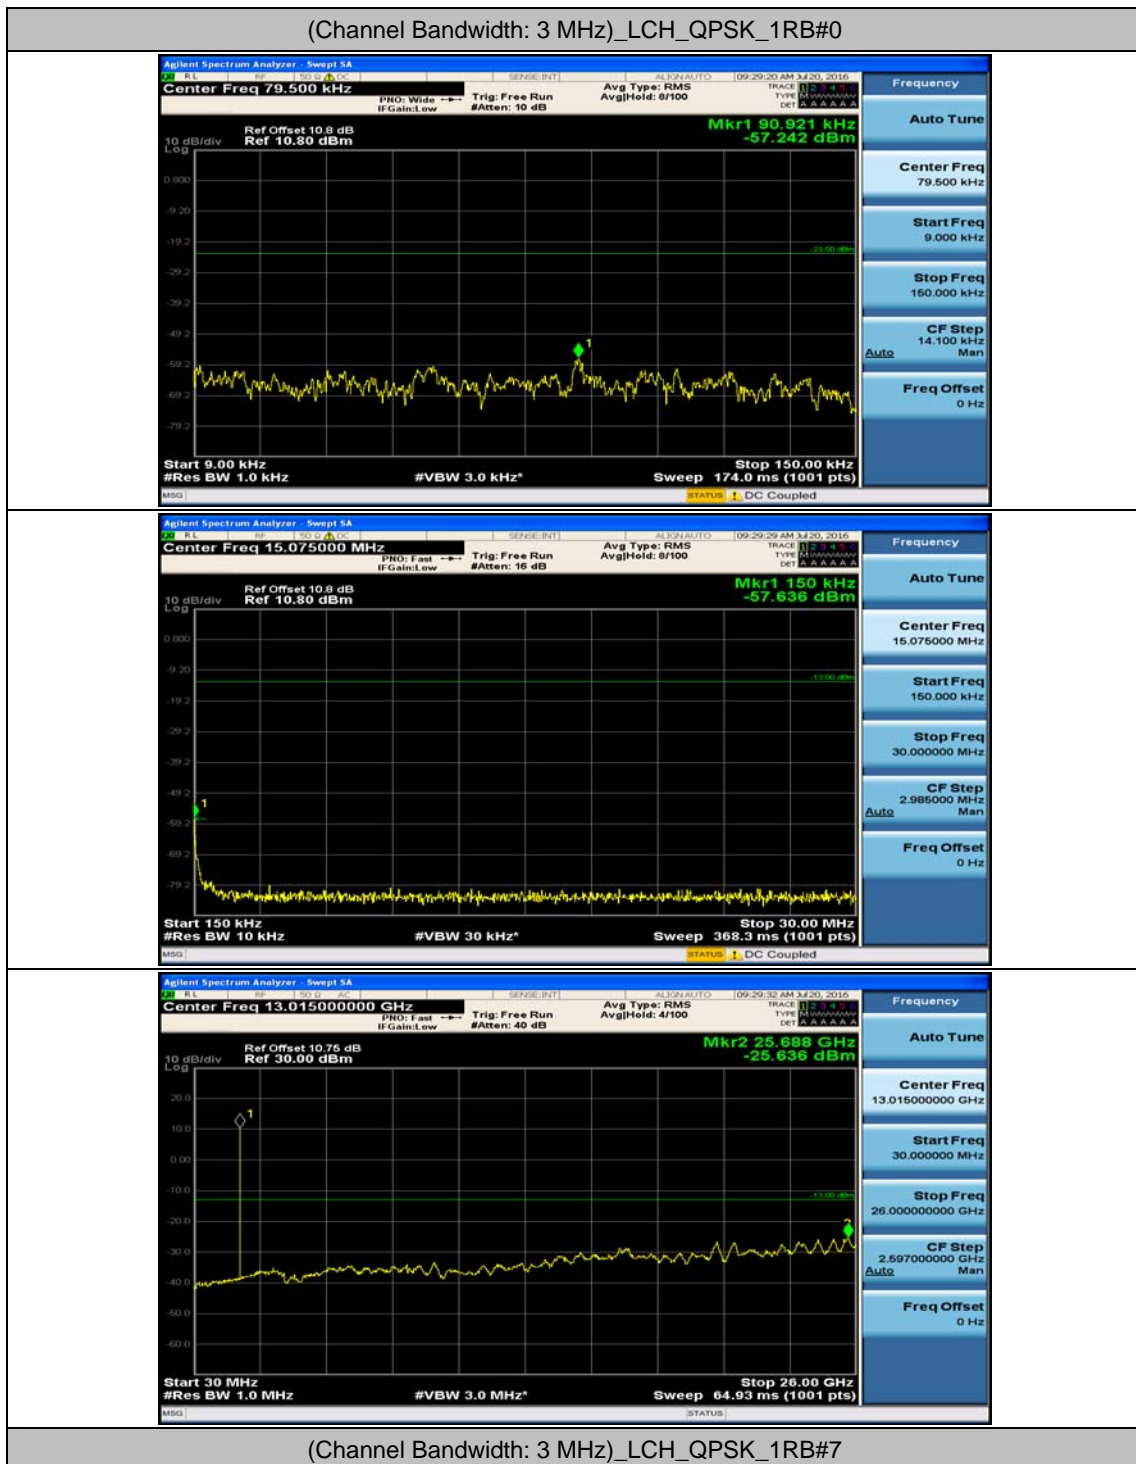

(Channel Bandwidth: 1.4 MHz)_MCH_16QAM_1RB#0

(Channel Bandwidth: 1.4 MHz)_MCH_16QAM_1RB#3

(Channel Bandwidth: 1.4 MHz)_HCH_16QAM_1RB#0

(Channel Bandwidth: 1.4 MHz)_HCH_16QAM_1RB#3

Channel Bandwidth: 3 MHz