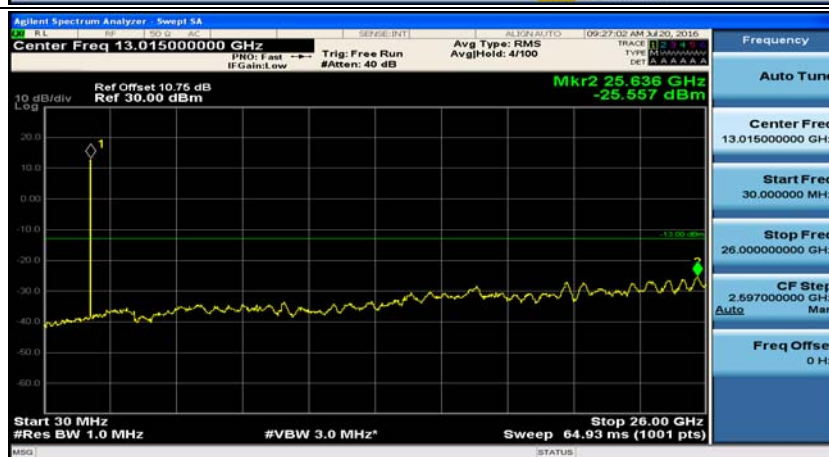

(Channel Bandwidth: 1.4 MHz)_MCH_16QAM_1RB#0