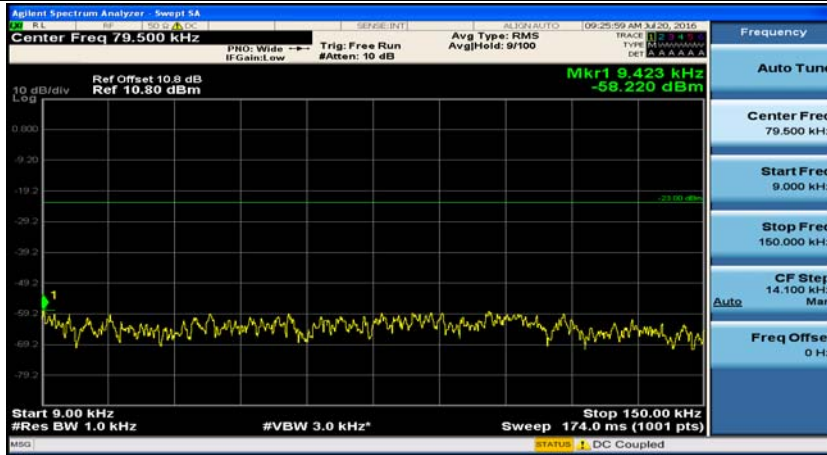

(Channel Bandwidth:20 MHz)_HCH_16QAM_50RB#50

(Channel Bandwidth:20 MHz)_HCH_16QAM_100RB#0

Appendix E: Conducted Spurious Emission

Test Graphs

Channel Bandwidth: 1.4 MHz

(Channel Bandwidth: 1.4 MHz)_MCH_QPSK_1RB#0