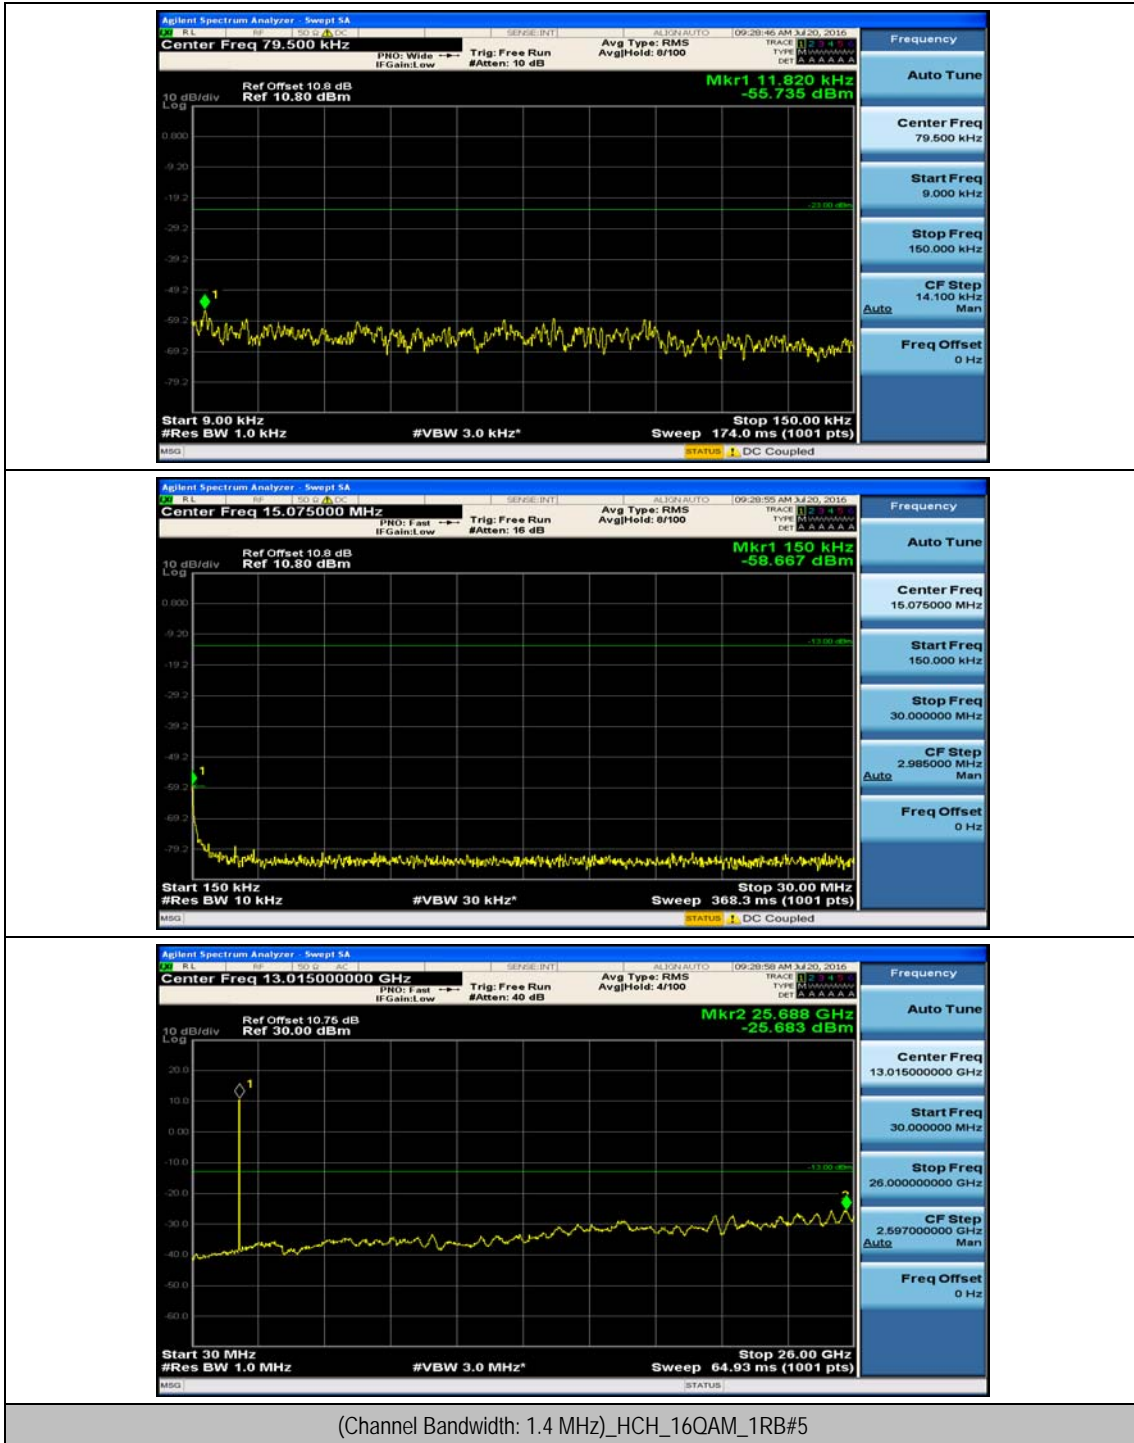

(Channel Bandwidth: 1.4 MHz)_MCH_16QAM_1RB#0

(Channel Bandwidth: 1.4 MHz)_MCH_16QAM_1RB#3

(Channel Bandwidth: 1.4 MHz)_HCH_16QAM_1RB#0

(Channel Bandwidth: 1.4 MHz)_HCH_16QAM_1RB#3

Channel Bandwidth: 3 MHz