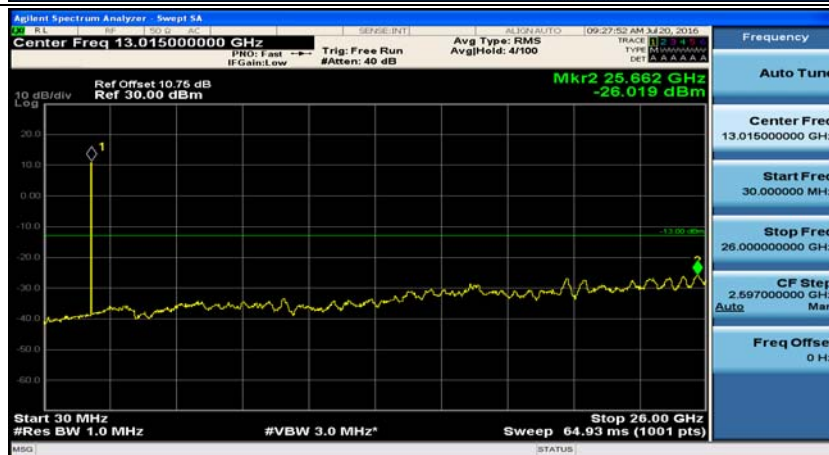

(Channel Bandwidth: 1.4 MHz)_HCH_QPSK_1RB#0

(Channel Bandwidth: 1.4 MHz)_HCH_QPSK_1RB#3