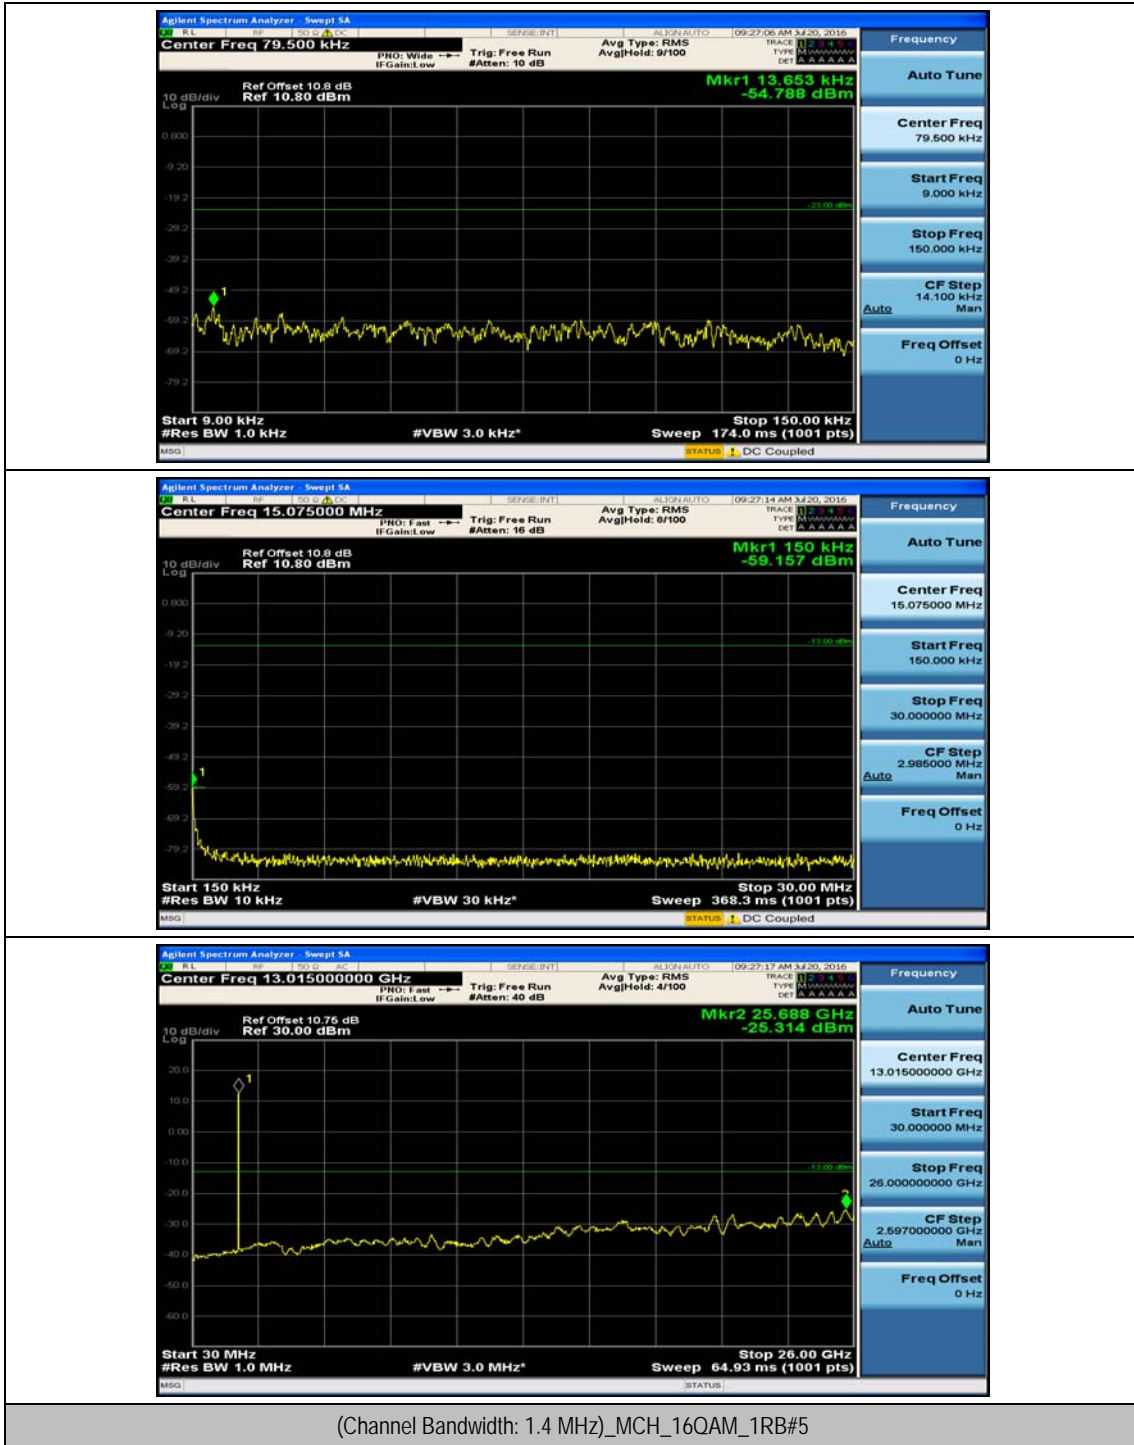

(Channel Bandwidth: 1.4 MHz)_MCH_16QAM_1RB#3