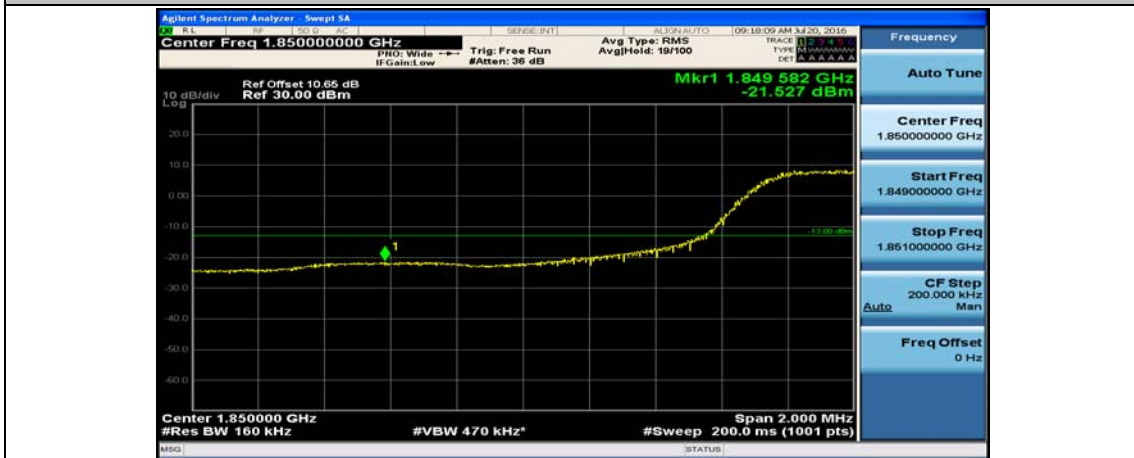

Channel Bandwidth: 10 MHz_HCH_16QAM_25RB#25

Channel Bandwidth: 10 MHz_HCH_16QAM_50RB#0

Channel Bandwidth: 15 MHz

(Channel Bandwidth:15 MHz)_LCH_QPSK_1RB#0

(Channel Bandwidth:15 MHz)_LCH_QPSK_1RB#37

(Channel Bandwidth:15 MHz)_LCH_QPSK_1RB#74

(Channel Bandwidth:15 MHz)_LCH_QPSK_37RB#0

(Channel Bandwidth:15 MHz)_LCH_QPSK_37RB#18

(Channel Bandwidth:15 MHz)_LCH_QPSK_37RB#38

(Channel Bandwidth:15 MHz)_LCH_QPSK_75RB#0

(Channel Bandwidth:15 MHz)_HCH_QPSK_1RB#0