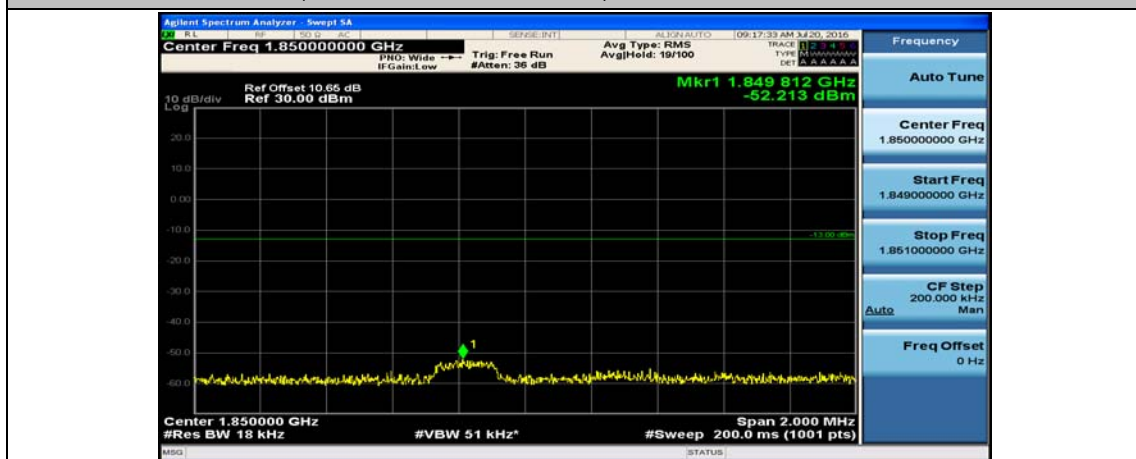

Channel Bandwidth: 10 MHz_HCH_16QAM_25RB#25

Channel Bandwidth: 10 MHz_HCH_16QAM_50RB#0

Channel Bandwidth: 15 MHz

(Channel Bandwidth:15 MHz)_LCH_QPSK_1RB#0

(Channel Bandwidth:15 MHz)_LCH_QPSK_1RB#37

(Channel Bandwidth:15 MHz)_LCH_QPSK_1RB#74

(Channel Bandwidth:15 MHz)_LCH_QPSK_37RB#0

(Channel Bandwidth:15 MHz)_LCH_QPSK_37RB#18

(Channel Bandwidth:15 MHz)_LCH_QPSK_37RB#38

(Channel Bandwidth:15 MHz)_LCH_QPSK_75RB#0

(Channel Bandwidth:15 MHz)_HCH_QPSK_1RB#0