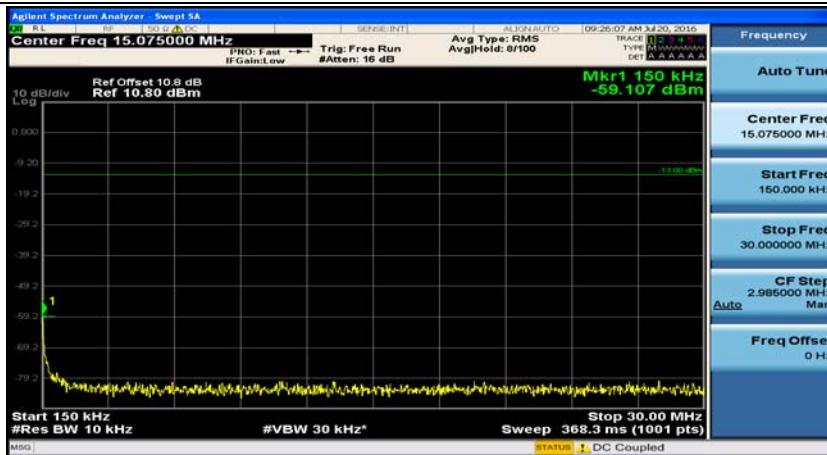

(Channel Bandwidth:20 MHz)_HCH_16QAM_50RB#50

(Channel Bandwidth:20 MHz)_HCH_16QAM_100RB#0

Appendix E: Conducted Spurious Emission

Test Graphs

Channel Bandwidth: 1.4 MHz

(Channel Bandwidth: 1.4 MHz)_MCH_QPSK_1RB#0