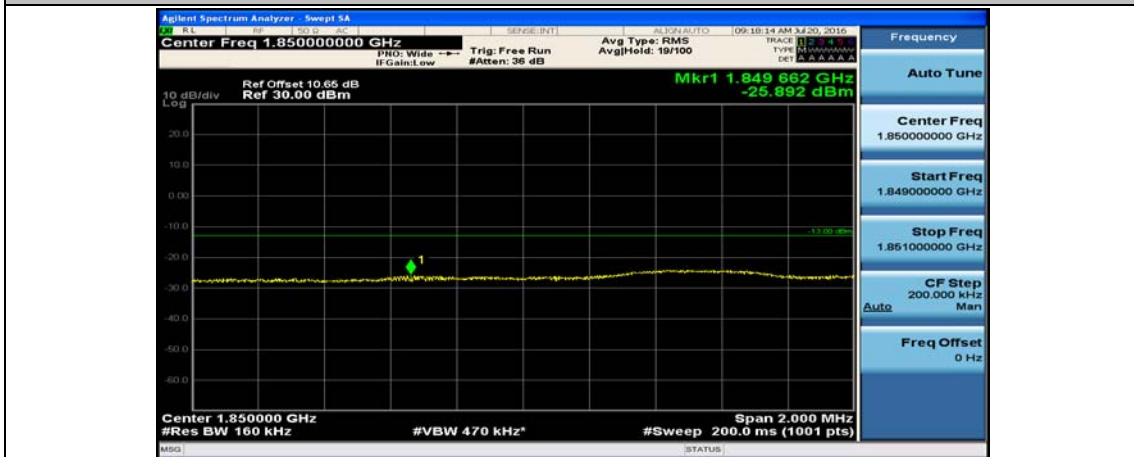

Channel Bandwidth: 10 MHz_HCH_16QAM_25RB#25

Channel Bandwidth: 10 MHz_HCH_16QAM_50RB#0

Channel Bandwidth: 15 MHz

(Channel Bandwidth:15 MHz)_LCH_QPSK_1RB#0

(Channel Bandwidth:15 MHz)_LCH_QPSK_1RB#37

(Channel Bandwidth:15 MHz)_LCH_QPSK_1RB#74

(Channel Bandwidth:15 MHz)_LCH_QPSK_37RB#0

(Channel Bandwidth:15 MHz)_LCH_QPSK_37RB#18

(Channel Bandwidth:15 MHz)_LCH_QPSK_37RB#38

(Channel Bandwidth:15 MHz)_LCH_QPSK_75RB#0

(Channel Bandwidth:15 MHz)_HCH_QPSK_1RB#0