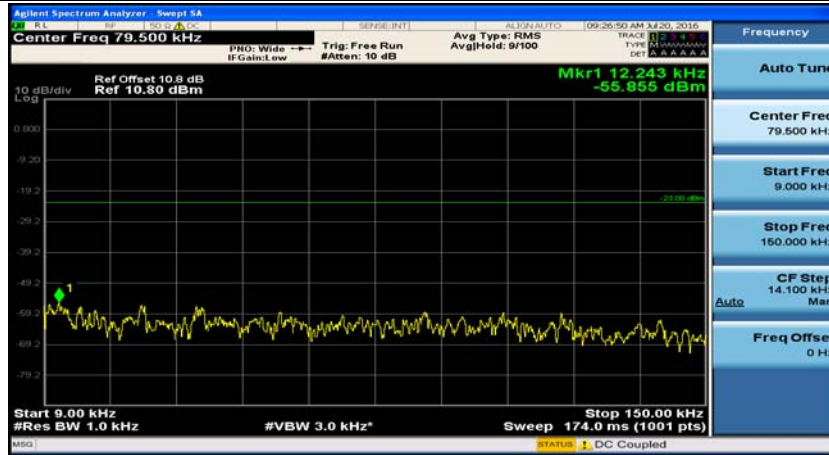

(Channel Bandwidth: 1.4 MHz)_MCH_16QAM_1RB#0