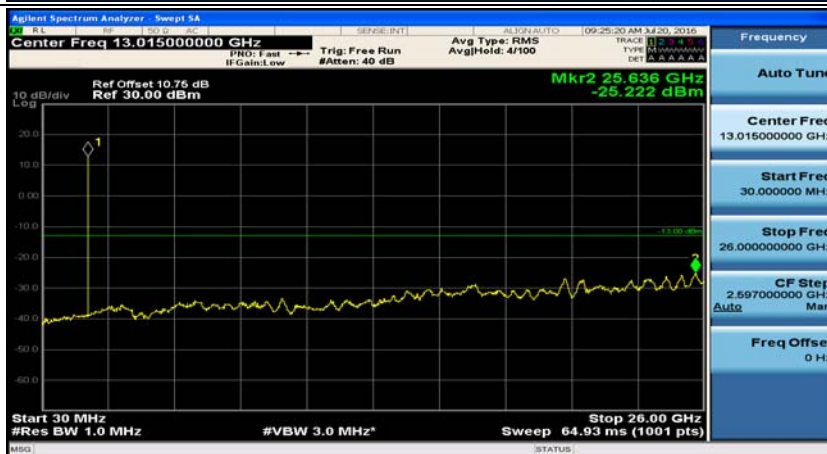

(Channel Bandwidth: 1.4 MHz)_MCH_QPSK_1RB#3

(Channel Bandwidth: 1.4 MHz)_HCH_QPSK_1RB#0

(Channel Bandwidth: 1.4 MHz)_HCH_QPSK_1RB#3

(Channel Bandwidth: 1.4 MHz)_LCH_16QAM_1RB#0

(Channel Bandwidth: 1.4 MHz)_LCH_16QAM_1RB#3