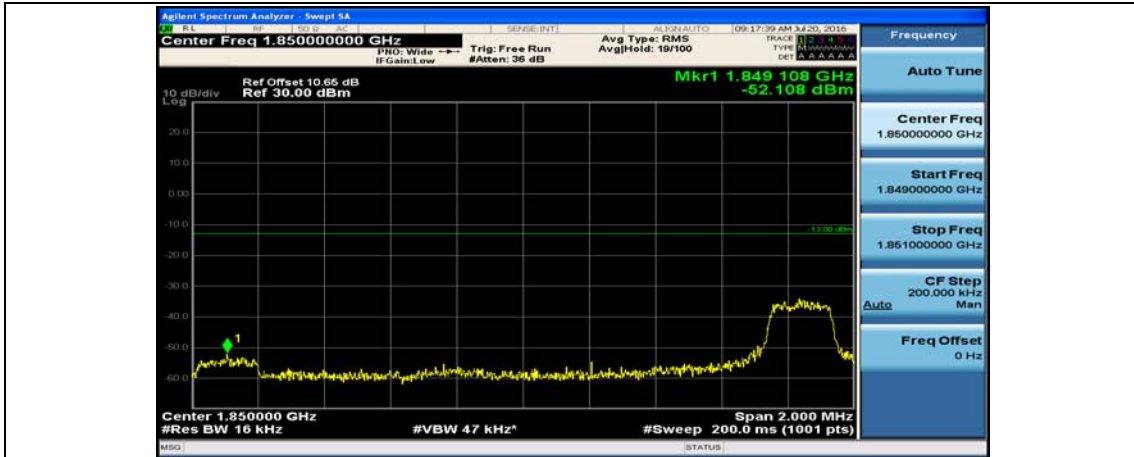

Channel Bandwidth: 10 MHz_HCH_16QAM_25RB#25

Channel Bandwidth: 10 MHz_HCH_16QAM_50RB#0

Channel Bandwidth: 15 MHz

(Channel Bandwidth:15 MHz)_LCH_QPSK_1RB#0

(Channel Bandwidth:15 MHz)_LCH_QPSK_1RB#37

(Channel Bandwidth:15 MHz)_LCH_QPSK_1RB#74

(Channel Bandwidth:15 MHz)_LCH_QPSK_37RB#0

(Channel Bandwidth:15 MHz)_LCH_QPSK_37RB#18

(Channel Bandwidth:15 MHz)_LCH_QPSK_37RB#38

(Channel Bandwidth:15 MHz)_LCH_QPSK_75RB#0

(Channel Bandwidth:15 MHz)_HCH_QPSK_1RB#0