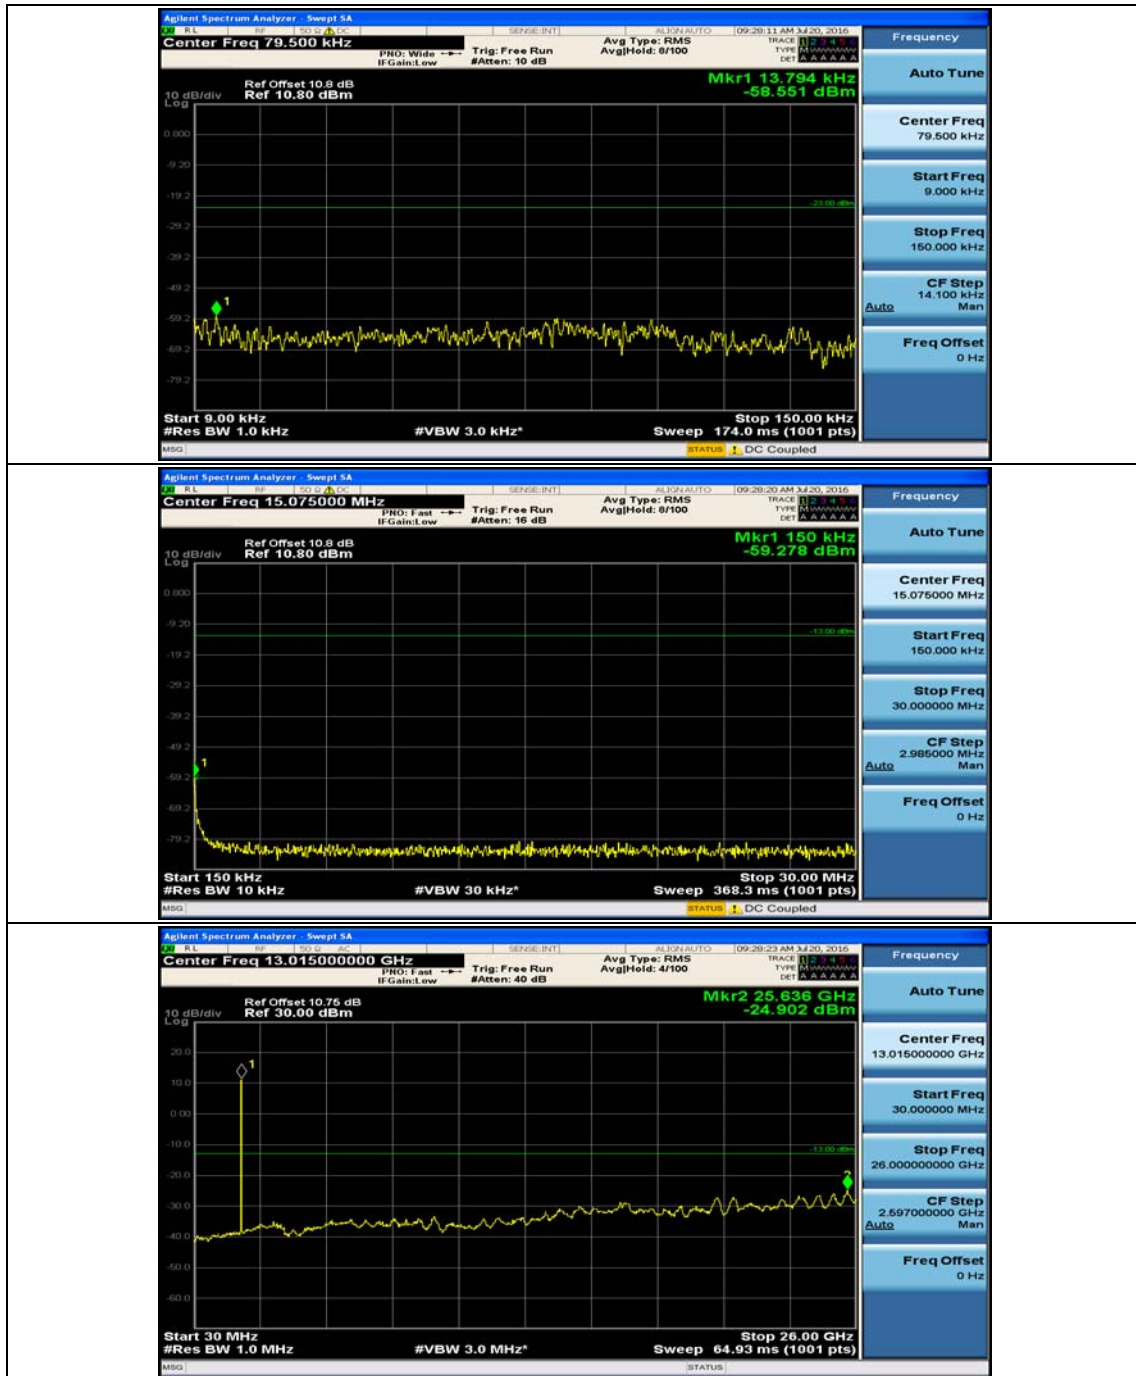

(Channel Bandwidth: 1.4 MHz)_MCH_QPSK_1RB#3

(Channel Bandwidth: 1.4 MHz)_HCH_QPSK_1RB#0

(Channel Bandwidth: 1.4 MHz)_HCH_QPSK_1RB#3

(Channel Bandwidth: 1.4 MHz)_LCH_16QAM_1RB#0

(Channel Bandwidth: 1.4 MHz)_LCH_16QAM_1RB#3