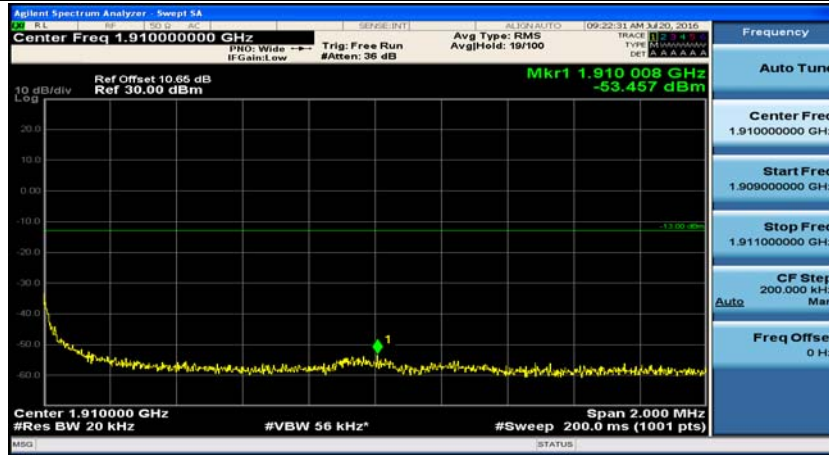

(Channel Bandwidth:20 MHz)_HCH_QPSK_1RB#0