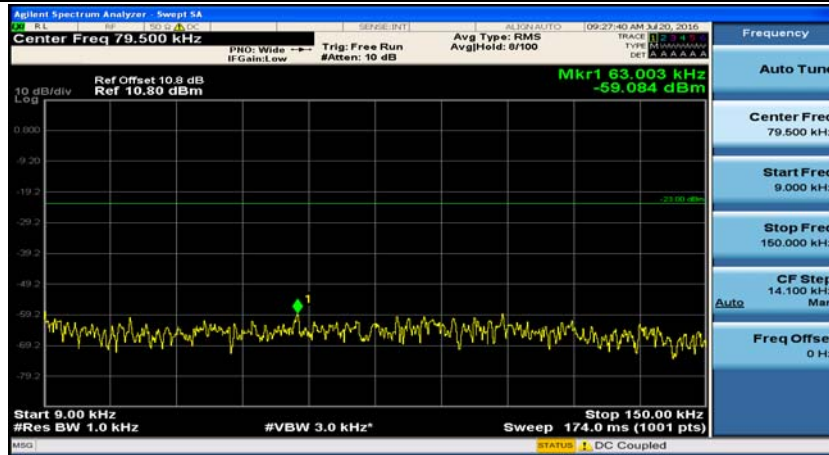

(Channel Bandwidth: 1.4 MHz)_HCH_QPSK_1RB#0

(Channel Bandwidth: 1.4 MHz)_HCH_QPSK_1RB#3