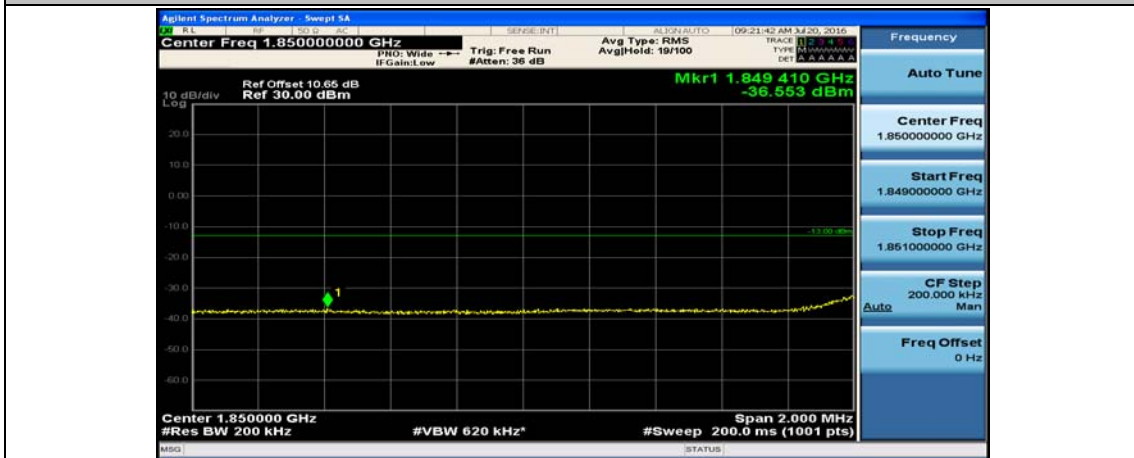

Channel Bandwidth: 20 MHz

(Channel Bandwidth:20 MHz)_LCH_QPSK_1RB#49

(Channel Bandwidth:20 MHz)_LCH_QPSK_1RB#99

(Channel Bandwidth:20 MHz)_LCH_QPSK_50RB#0

(Channel Bandwidth:20 MHz)_LCH_QPSK_50RB#25

(Channel Bandwidth:20 MHz)_LCH_QPSK_50RB#50