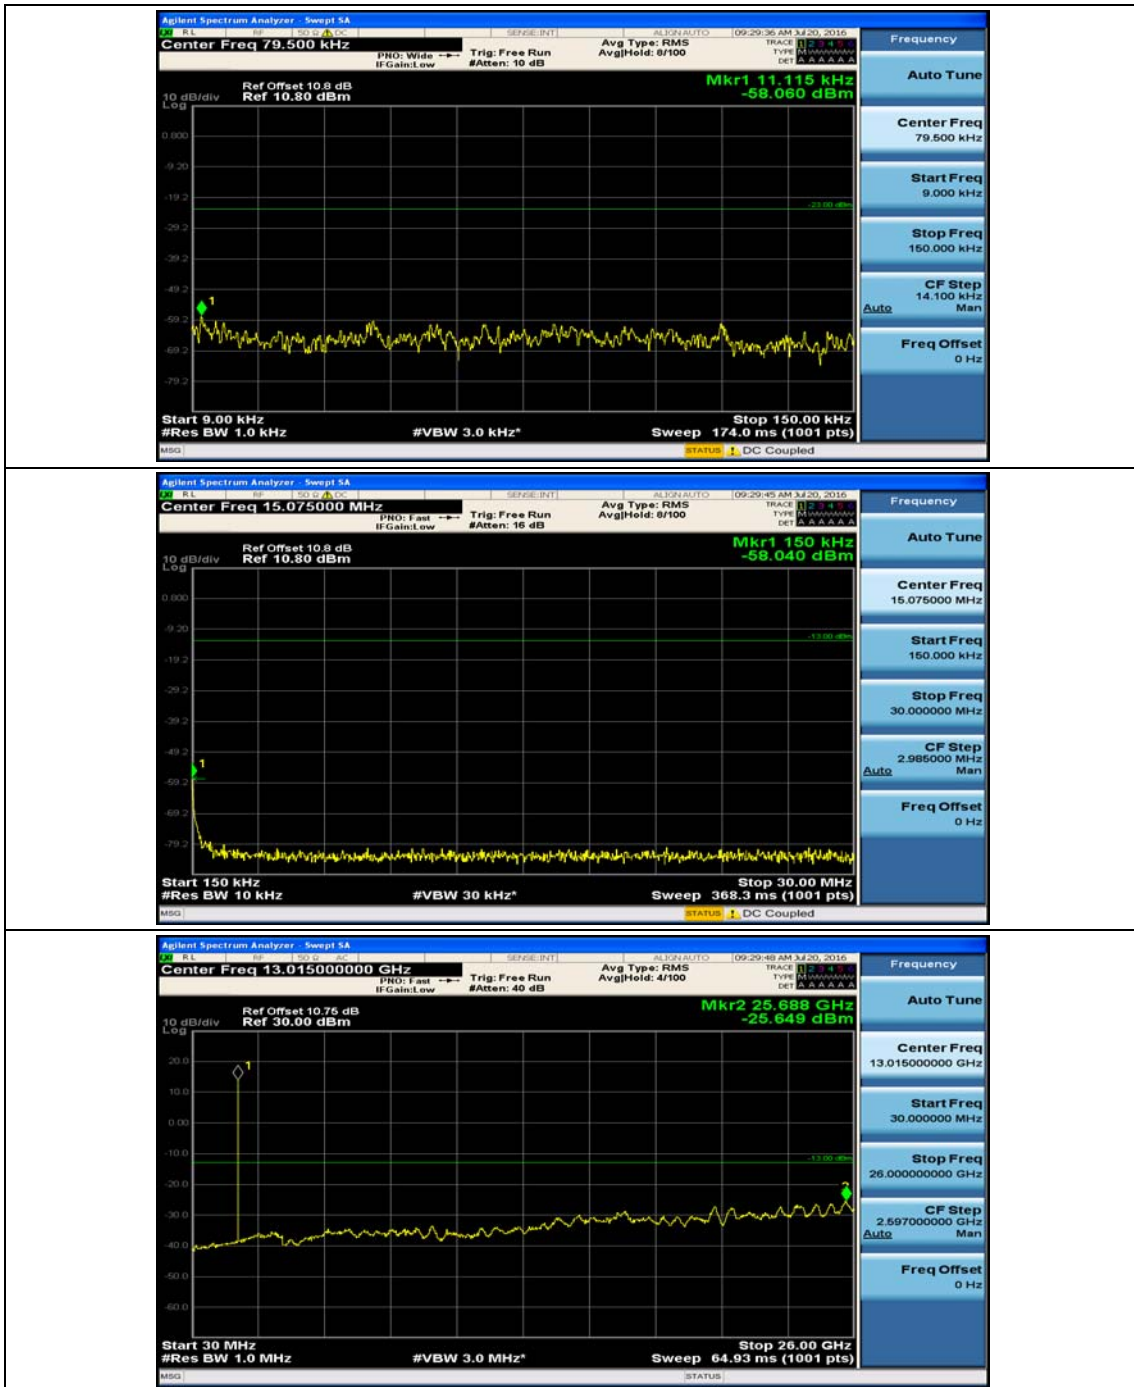

(Channel Bandwidth: 1.4 MHz)_MCH_16QAM_1RB#0

(Channel Bandwidth: 1.4 MHz)_MCH_16QAM_1RB#3

(Channel Bandwidth: 1.4 MHz)_HCH_16QAM_1RB#0

(Channel Bandwidth: 1.4 MHz)_HCH_16QAM_1RB#3

Channel Bandwidth: 3 MHz