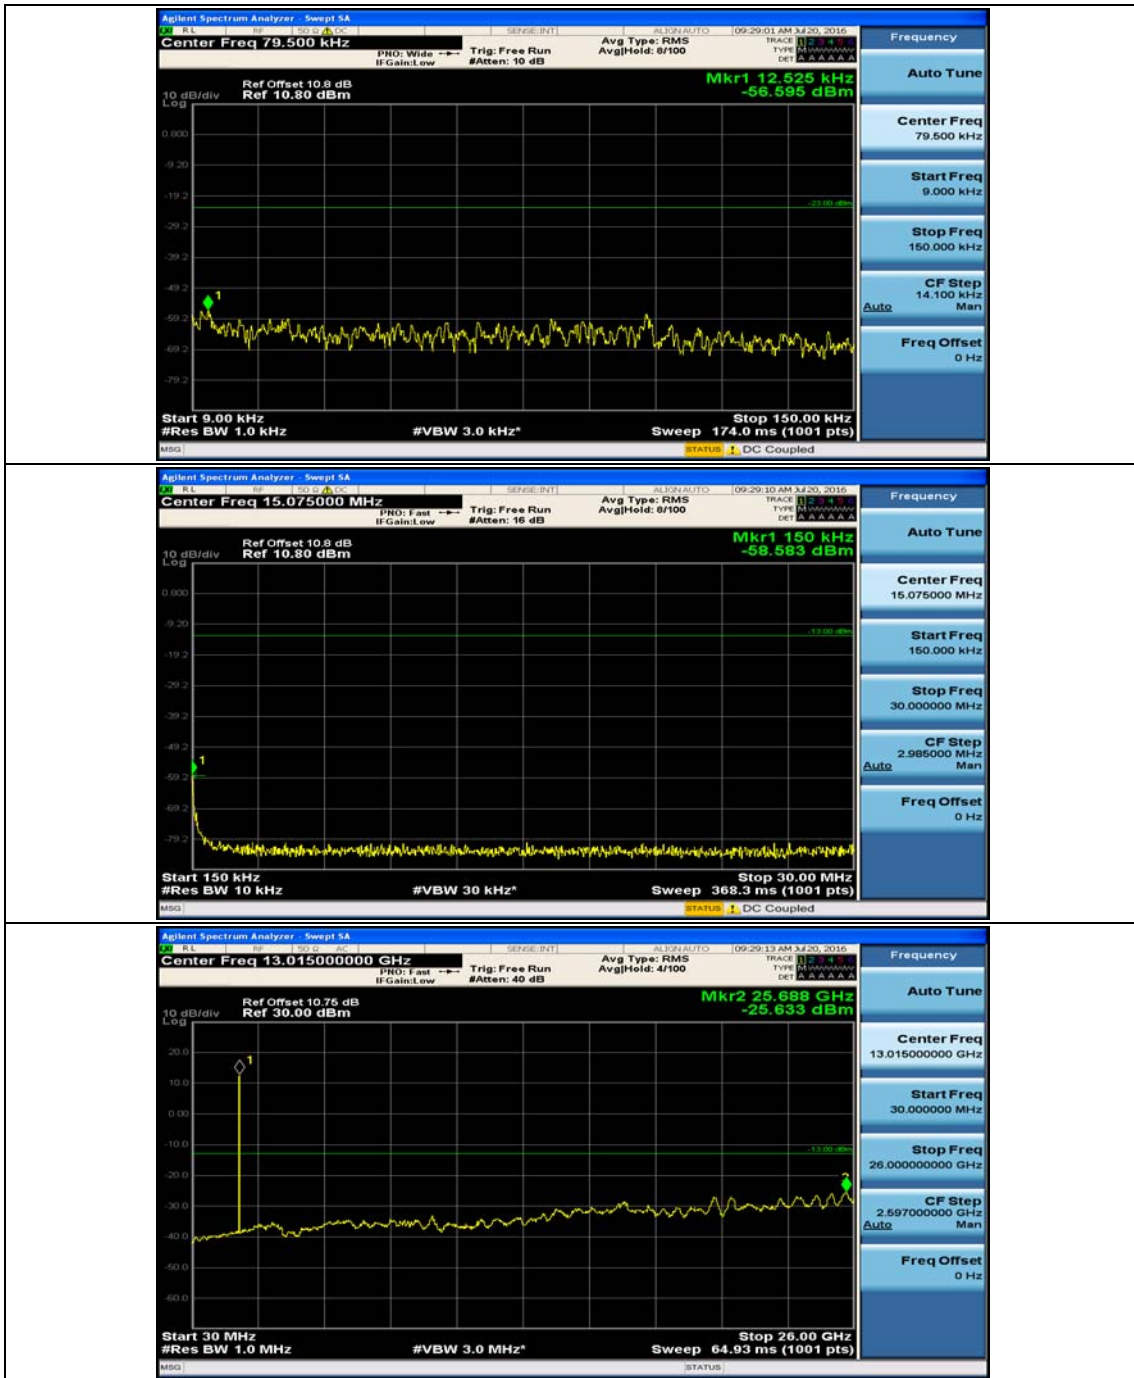

(Channel Bandwidth: 1.4 MHz)_MCH_16QAM_1RB#0

(Channel Bandwidth: 1.4 MHz)_MCH_16QAM_1RB#3

(Channel Bandwidth: 1.4 MHz)_HCH_16QAM_1RB#0

(Channel Bandwidth: 1.4 MHz)_HCH_16QAM_1RB#3

Channel Bandwidth: 3 MHz