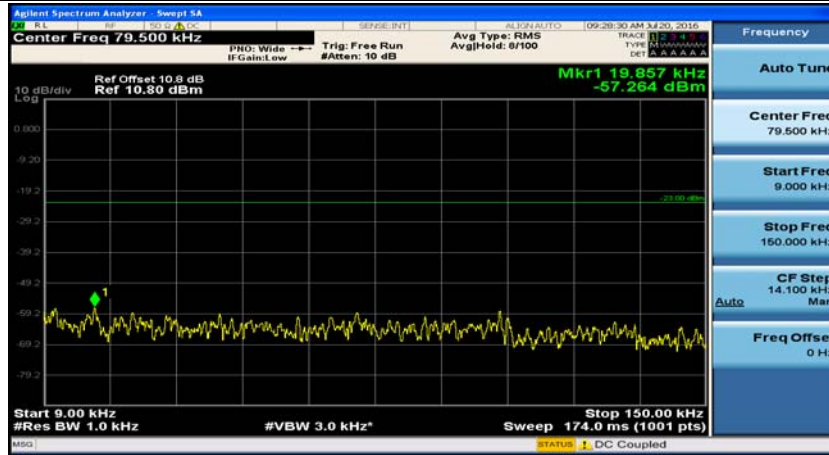

(Channel Bandwidth: 1.4 MHz)_MCH_16QAM_1RB#0

(Channel Bandwidth: 1.4 MHz)_MCH_16QAM_1RB#3

(Channel Bandwidth: 1.4 MHz)_HCH_16QAM_1RB#0

(Channel Bandwidth: 1.4 MHz)_HCH_16QAM_1RB#3

Channel Bandwidth: 3 MHz