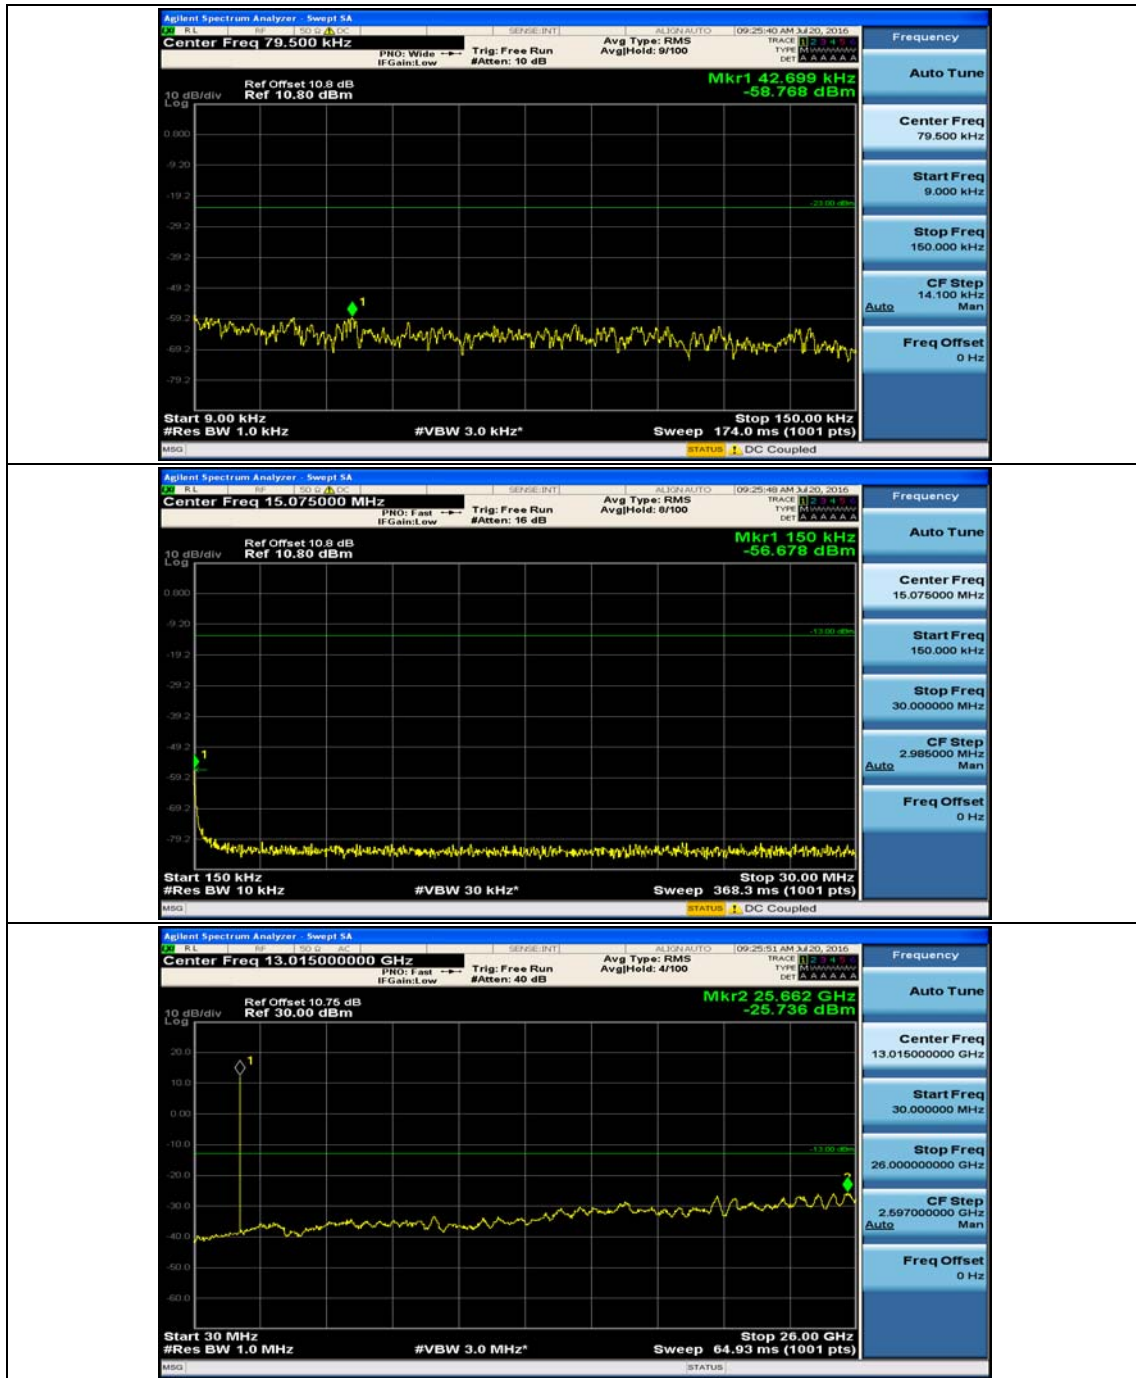

(Channel Bandwidth: 1.4 MHz)_MCH_QPSK_1RB#3

(Channel Bandwidth: 1.4 MHz)_HCH_QPSK_1RB#0

(Channel Bandwidth: 1.4 MHz)_HCH_QPSK_1RB#3

(Channel Bandwidth: 1.4 MHz)_LCH_16QAM_1RB#0

(Channel Bandwidth: 1.4 MHz)_LCH_16QAM_1RB#3