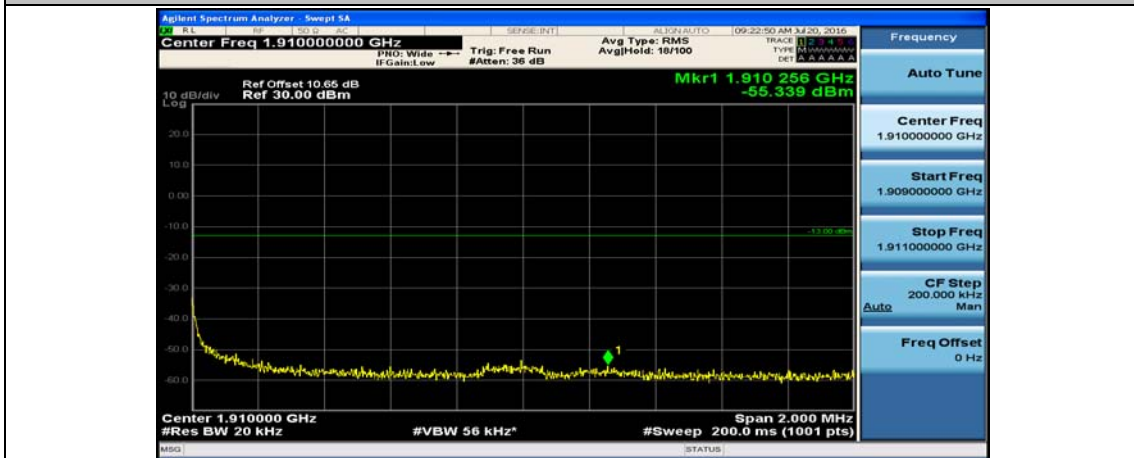

(Channel Bandwidth:20 MHz)_HCH_16QAM_1RB#0