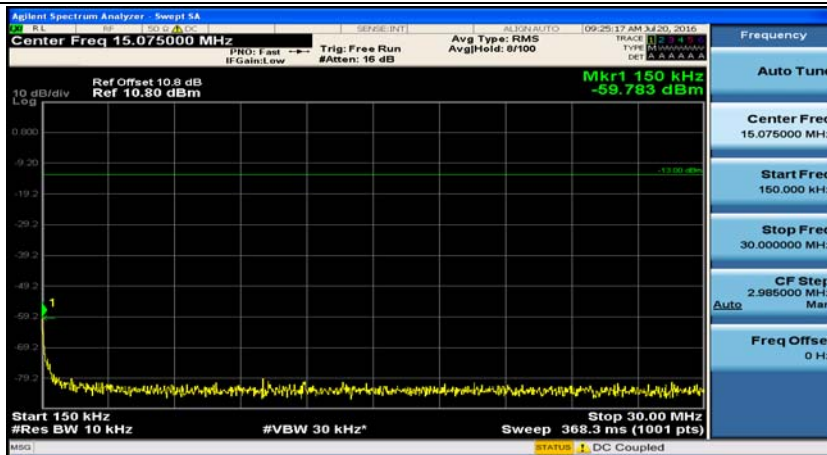

(Channel Bandwidth: 1.4 MHz)_MCH_QPSK_1RB#3

(Channel Bandwidth: 1.4 MHz)_HCH_QPSK_1RB#0

(Channel Bandwidth: 1.4 MHz)_HCH_QPSK_1RB#3

(Channel Bandwidth: 1.4 MHz)_LCH_16QAM_1RB#0

(Channel Bandwidth: 1.4 MHz)_LCH_16QAM_1RB#3