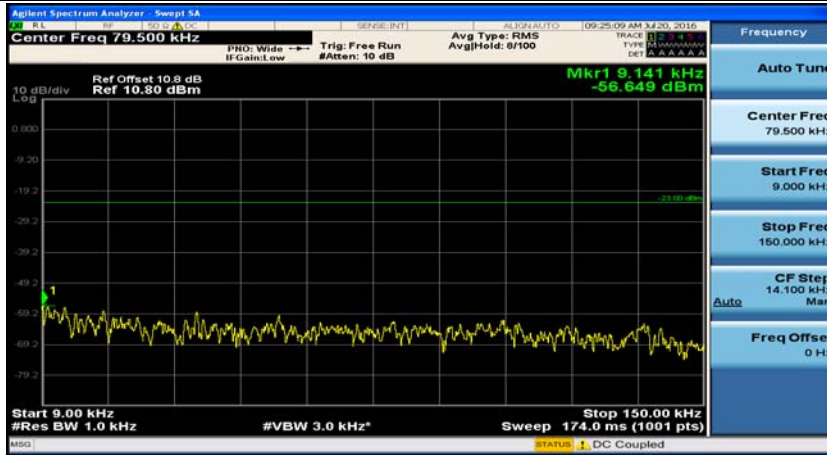

(Channel Bandwidth: 1.4 MHz)_MCH_QPSK_1RB#3

(Channel Bandwidth: 1.4 MHz)_HCH_QPSK_1RB#0

(Channel Bandwidth: 1.4 MHz)_HCH_QPSK_1RB#3

(Channel Bandwidth: 1.4 MHz)_LCH_16QAM_1RB#0

(Channel Bandwidth: 1.4 MHz)_LCH_16QAM_1RB#3