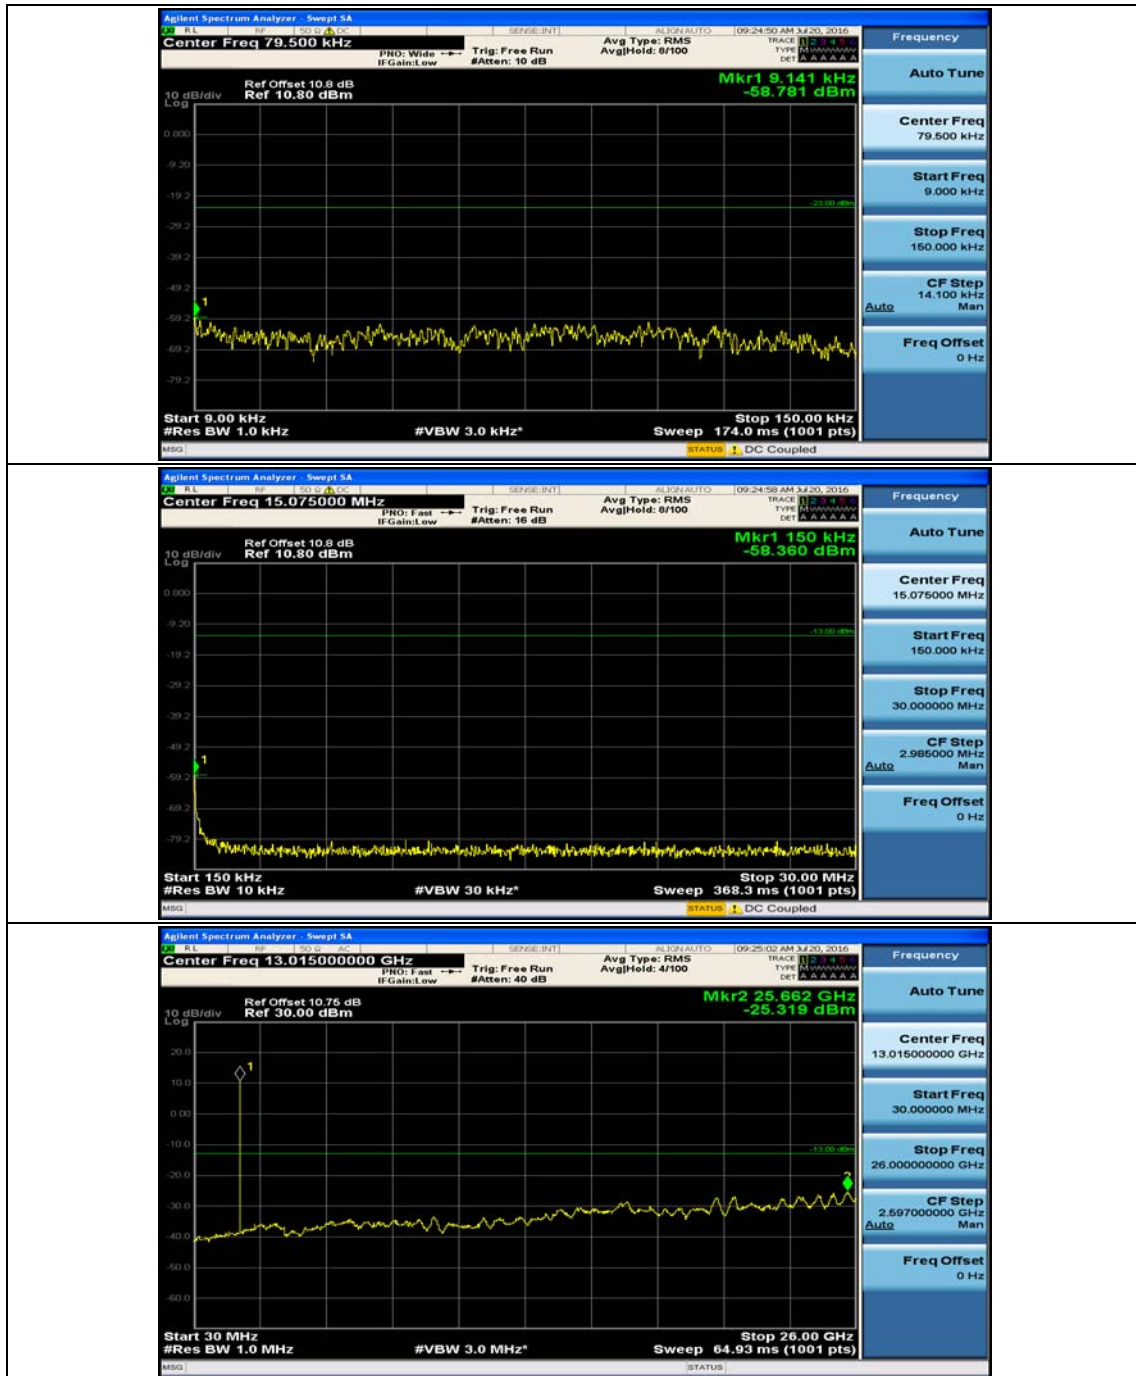

(Channel Bandwidth:20 MHz)_HCH_16QAM_50RB#50

(Channel Bandwidth:20 MHz)_HCH_16QAM_100RB#0

Appendix E: Conducted Spurious Emission

Test Graphs

Channel Bandwidth: 1.4 MHz

(Channel Bandwidth: 1.4 MHz)_MCH_QPSK_1RB#0