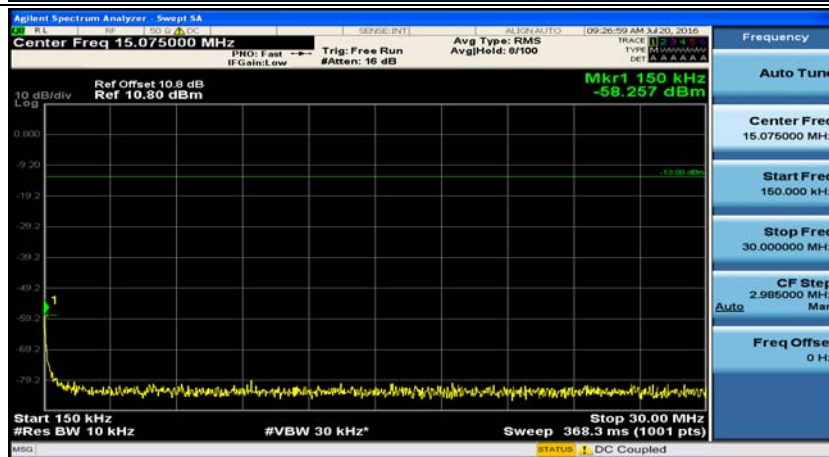

(Channel Bandwidth: 1.4 MHz)_MCH_16QAM_1RB#0