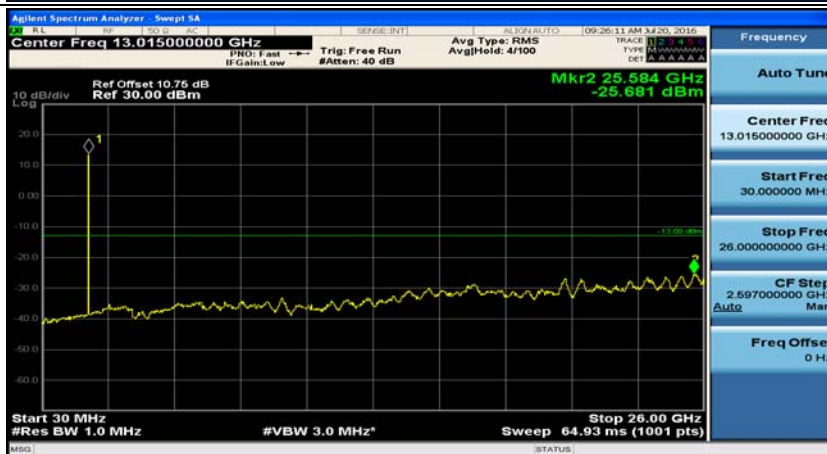

(Channel Bandwidth:20 MHz)_HCH_16QAM_50RB#50

(Channel Bandwidth:20 MHz)_HCH_16QAM_100RB#0

Appendix E: Conducted Spurious Emission

Test Graphs

Channel Bandwidth: 1.4 MHz

(Channel Bandwidth: 1.4 MHz)_MCH_QPSK_1RB#0