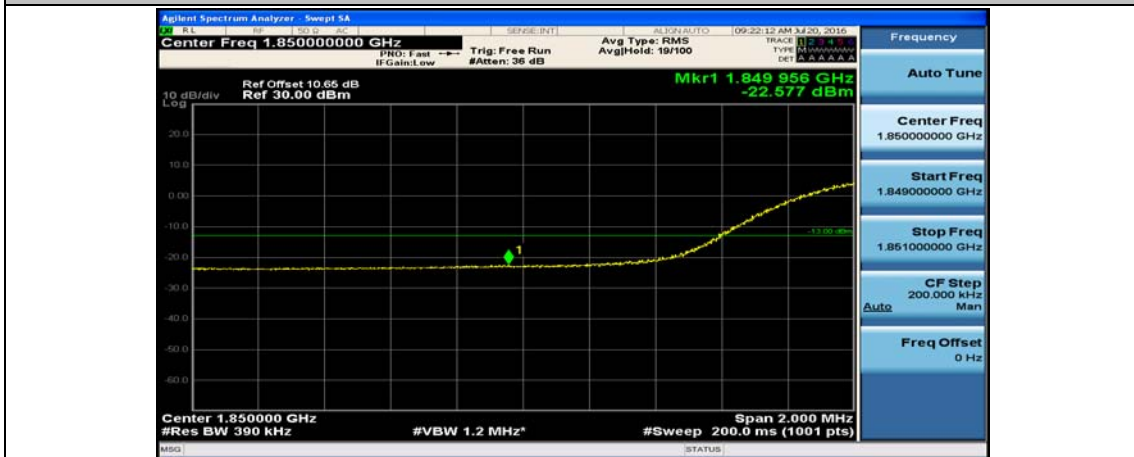

(Channel Bandwidth:20 MHz)_LCH_QPSK_100RB#0