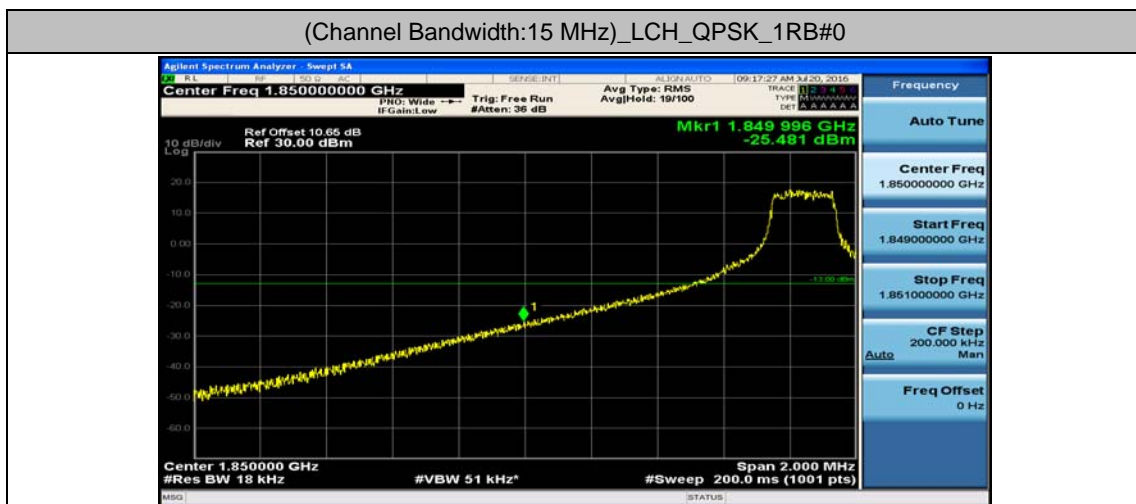

Channel Bandwidth: 10 MHz_HCH_16QAM_25RB#25

Channel Bandwidth: 10 MHz_HCH_16QAM_50RB#0

Channel Bandwidth: 15 MHz

(Channel Bandwidth:15 MHz)_LCH_QPSK_1RB#0

(Channel Bandwidth:15 MHz)_LCH_QPSK_1RB#37

(Channel Bandwidth:15 MHz)_LCH_QPSK_1RB#74