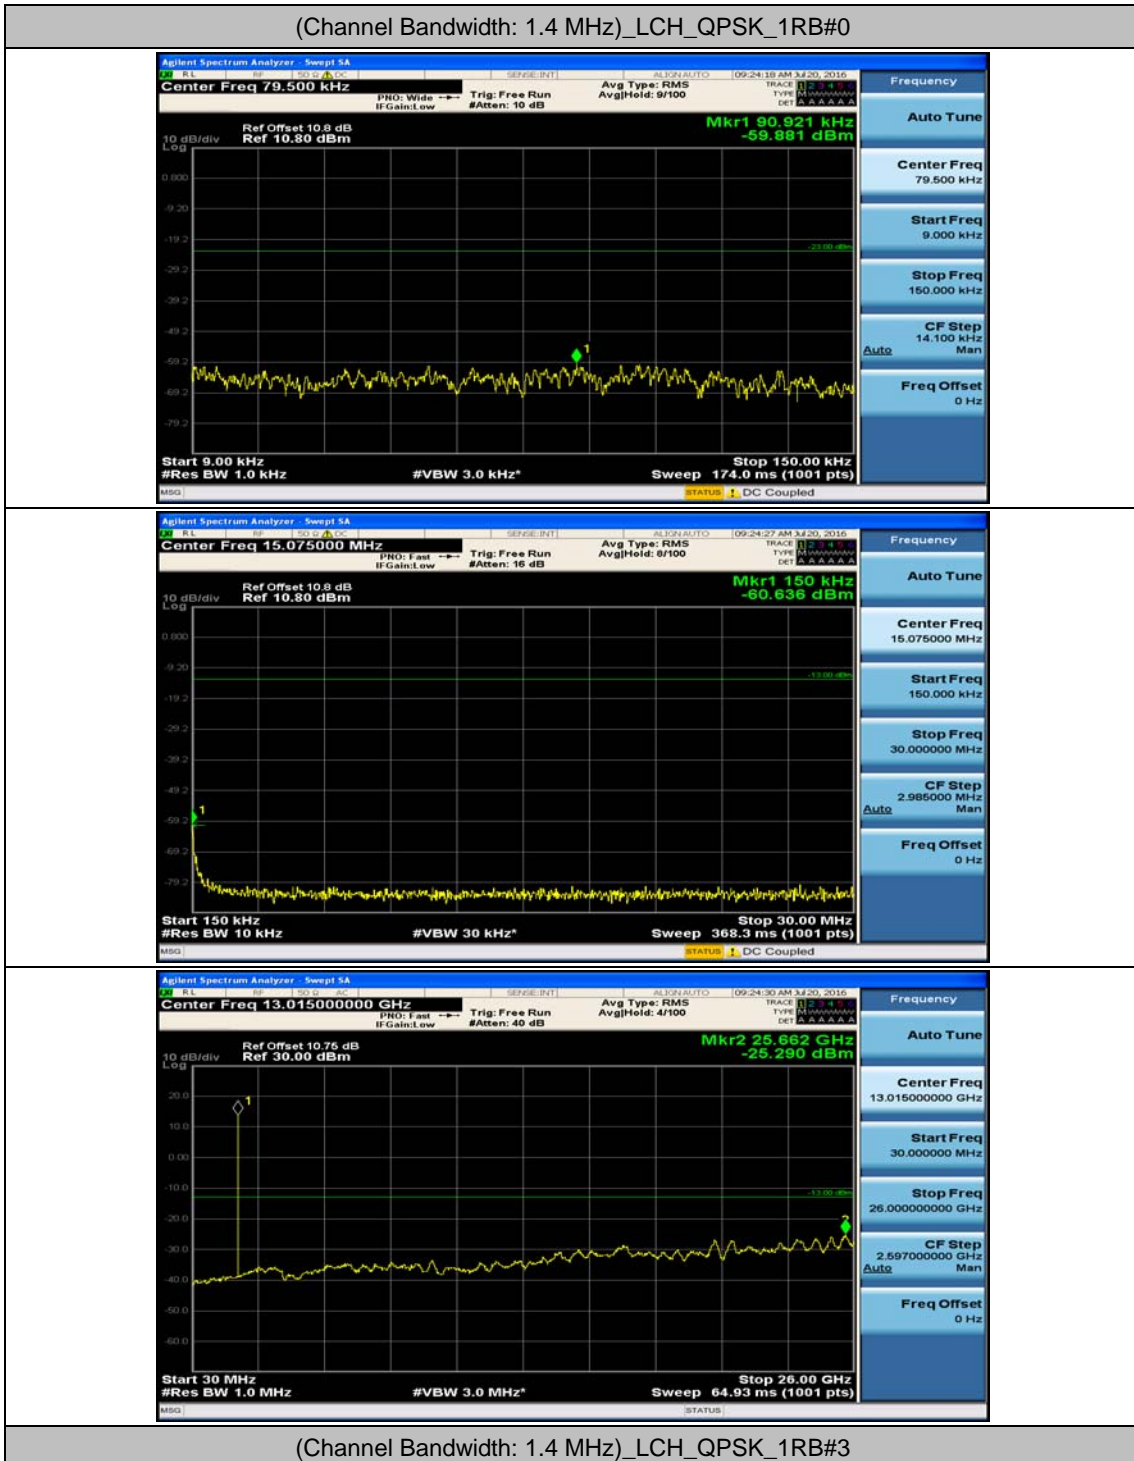

(Channel Bandwidth:20 MHz)_HCH_16QAM_50RB#50

(Channel Bandwidth:20 MHz)_HCH_16QAM_100RB#0

Appendix E: Conducted Spurious Emission

Test Graphs

Channel Bandwidth: 1.4 MHz

(Channel Bandwidth: 1.4 MHz)_MCH_QPSK_1RB#0