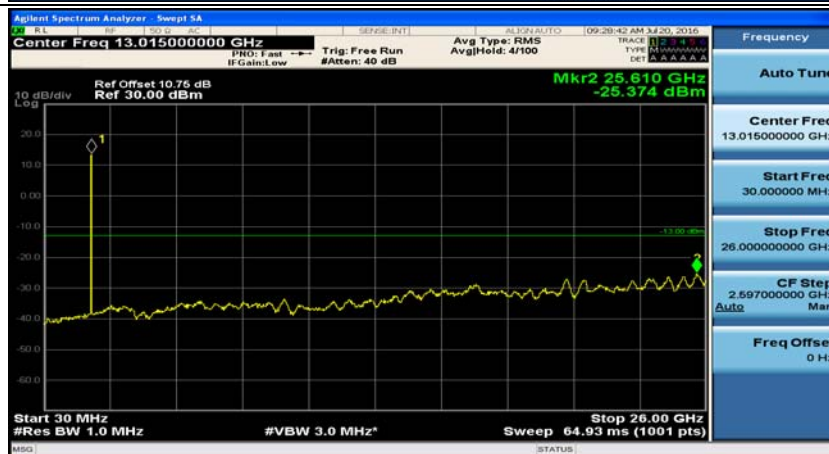

(Channel Bandwidth: 1.4 MHz)_MCH_16QAM_1RB#0

(Channel Bandwidth: 1.4 MHz)_MCH_16QAM_1RB#3

(Channel Bandwidth: 1.4 MHz)_HCH_16QAM_1RB#0

(Channel Bandwidth: 1.4 MHz)_HCH_16QAM_1RB#3

Channel Bandwidth: 3 MHz