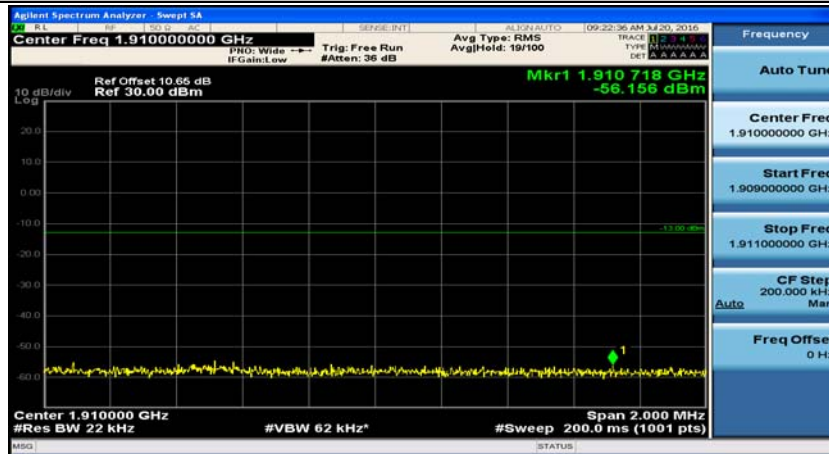

(Channel Bandwidth:20 MHz)_HCH_QPSK_1RB#49