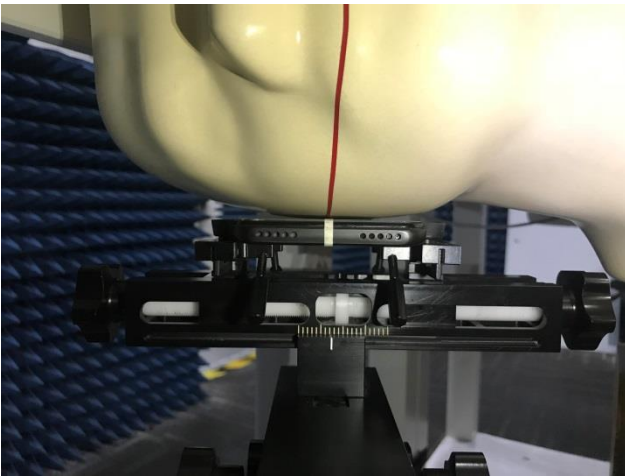

SAR Test Setup Photos

Head

Right Cheek