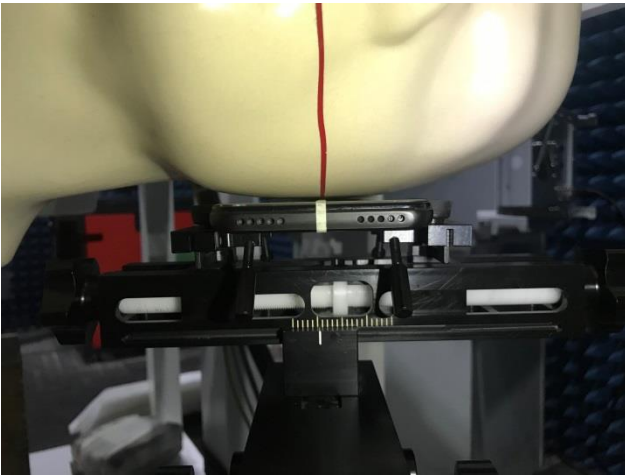

# SAR Test Setup Photos

## Head

Right Cheek

Right Tilted

Left Cheek

Left Tilted

## Body

Front side (10mm)

Back side(10mm)

Top side(10mm)

Bottom side(10mm)

Left side(10mm)