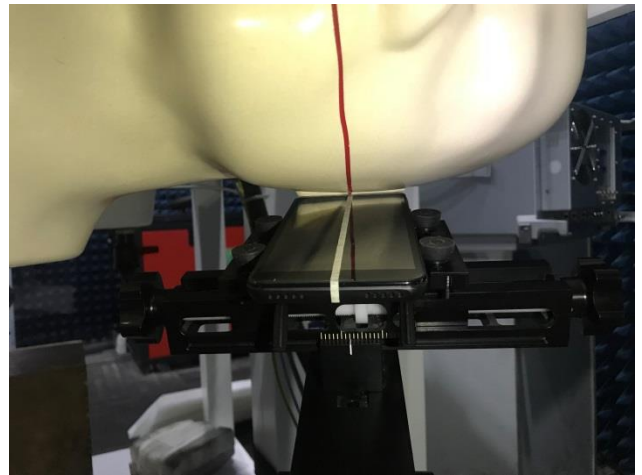

# SAR Test Setup Photos

## Head

Right Cheek

Right Tilted

Left Cheek

Left Tilted

## Body

Front side (10mm)

Back side(10mm)

Top side(10mm)

Bottom side(10mm)

Left side(10mm)