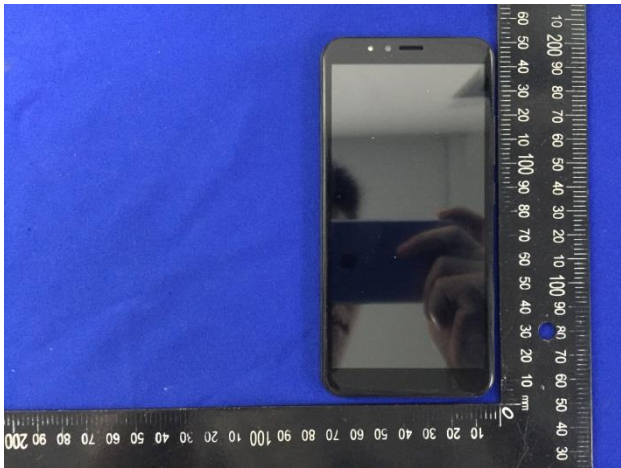

# EUT Photos (Model: X55G)

## Body

Front side (10mm)

Back side(10mm)

Top side(10mm)

Bottom side(10mm)

Left side(10mm)