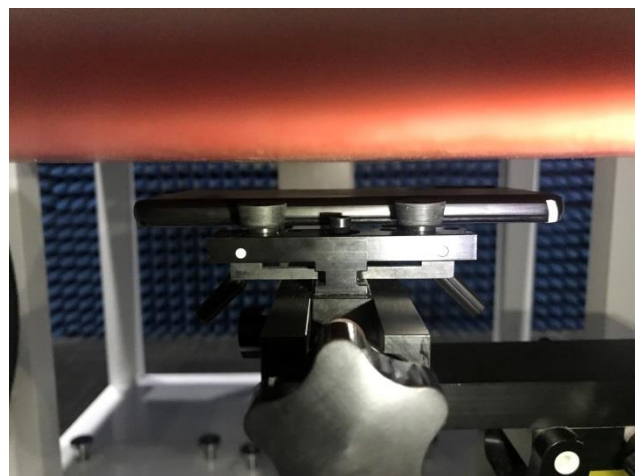

# SAR Test Setup Photos

## Head

Right Cheek

Right Tilted

Left Cheek

Left Tilted

## Body

Front side (10mm)

Back side(10mm)

Top side(10mm)

Bottom side(10mm)

Left side(10mm)