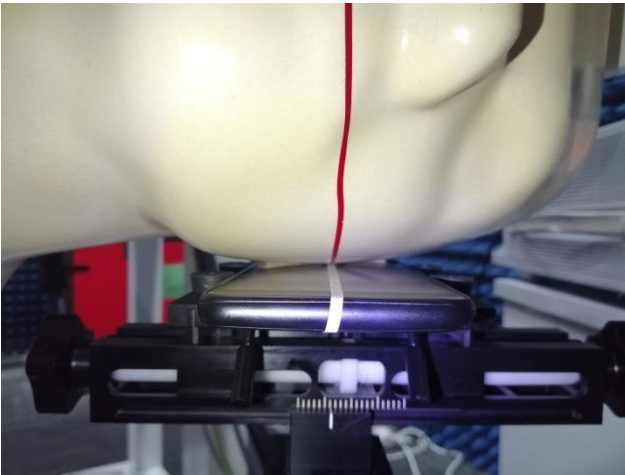

# SAR Test Setup Photos

## Head

Right Cheek

Right Tilted

Left Cheek

Left Tilted

## Body

Front side (10mm)

Back side(10mm)

Top side(10mm)

Bottom side(10mm)

Left side(10mm)

Right side(10mm)