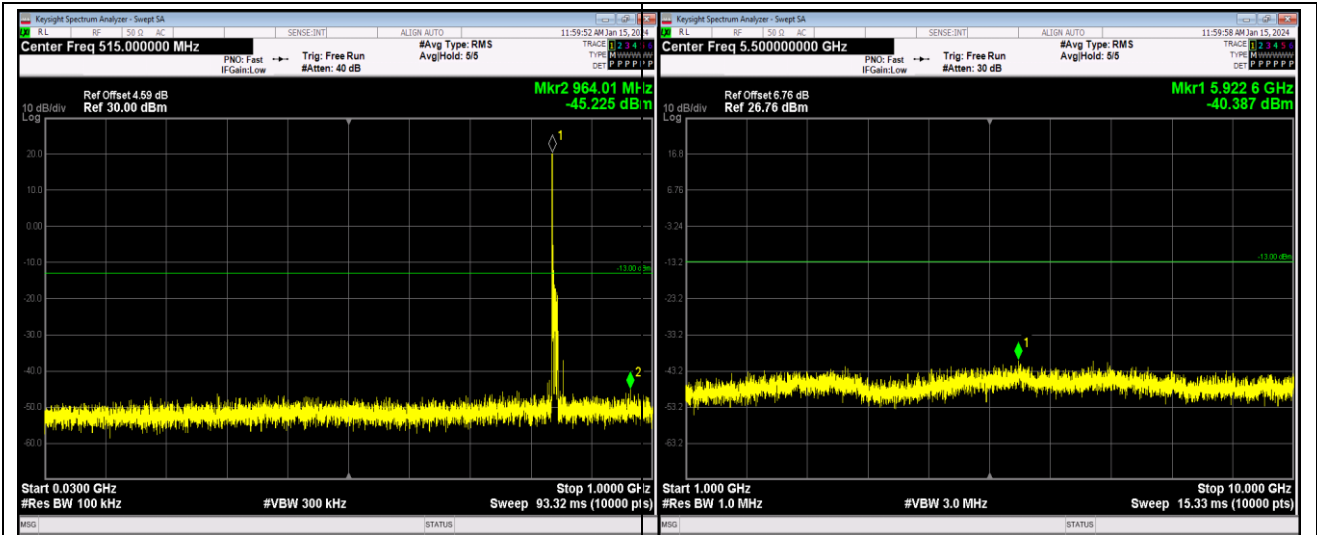

Band5-1.4MHz-QPSK-20407-1RB#0-Range2:1000~20000MHz

Band5-1.4MHz-16QAM-20525-1RB#0-Range1:30~1000MHz

Band5-1.4MHz-16QAM-20525-1RB#0-Range2:1000~10000MHz

Band5-1.4MHz-16QAM-20643-1RB#0-Range1:30~1000MHz

Band5-1.4MHz-16QAM-20643-1RB#0-Range2:1000~10000MHz