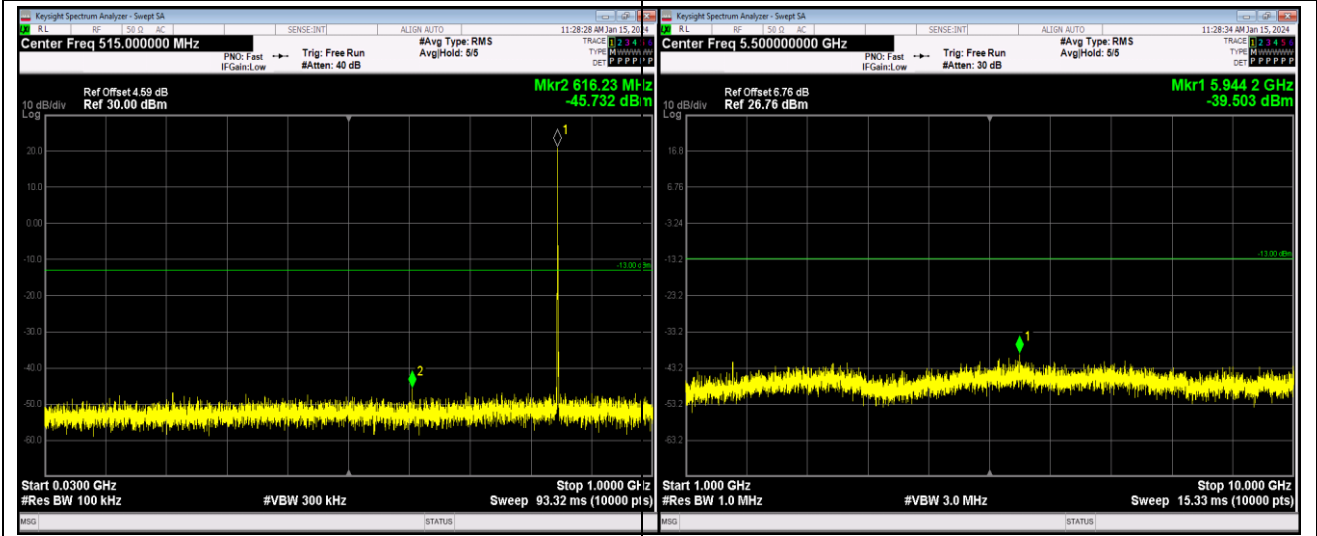

Band5-1.4MHz-QPSK-20407-1RB#0-Range2:1000~20000MHz

Band5-1.4MHz-16QAM-20525-1RB#0-Range1:30~1000MHz

Band5-1.4MHz-16QAM-20525-1RB#0-Range2:1000~10000MHz

Band5-1.4MHz-16QAM-20643-1RB#0-Range1:30~1000MHz

Band5-1.4MHz-16QAM-20643-1RB#0-Range2:1000~10000MHz