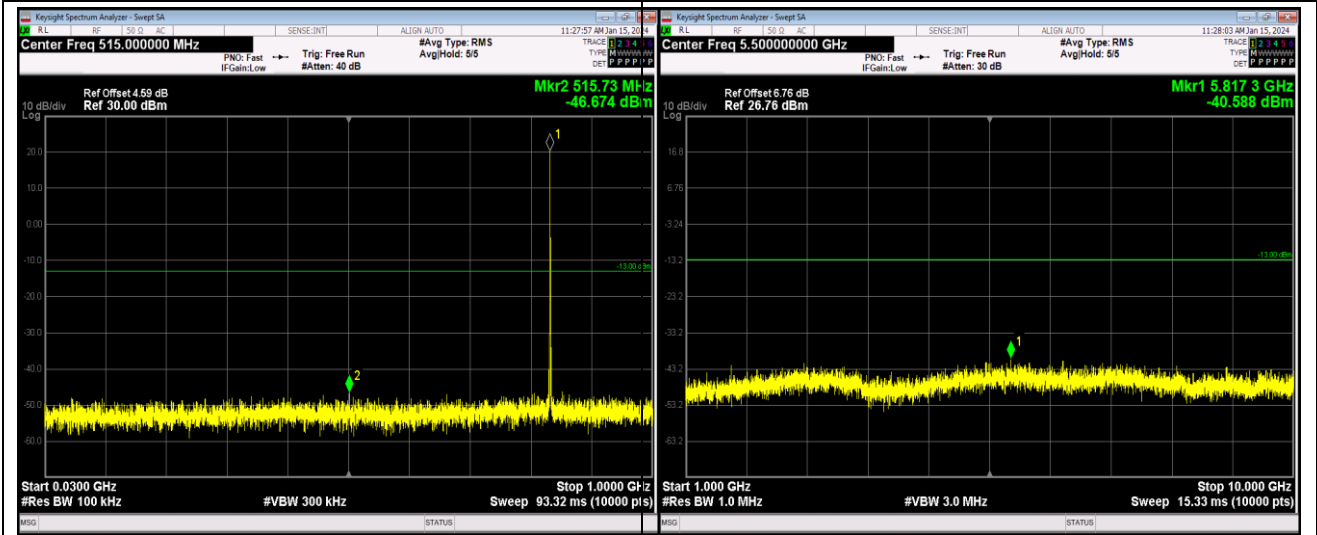

Band5-1.4MHz-QPSK-20407-1RB#0-Range2:1000~20000MHz

Band5-1.4MHz-16QAM-20525-1RB#0-Range1:30~1000MHz

Band5-1.4MHz-16QAM-20525-1RB#0-Range2:1000~10000MHz

Band5-1.4MHz-16QAM-20643-1RB#0-Range1:30~1000MHz

Band5-1.4MHz-16QAM-20643-1RB#0-Range2:1000~10000MHz