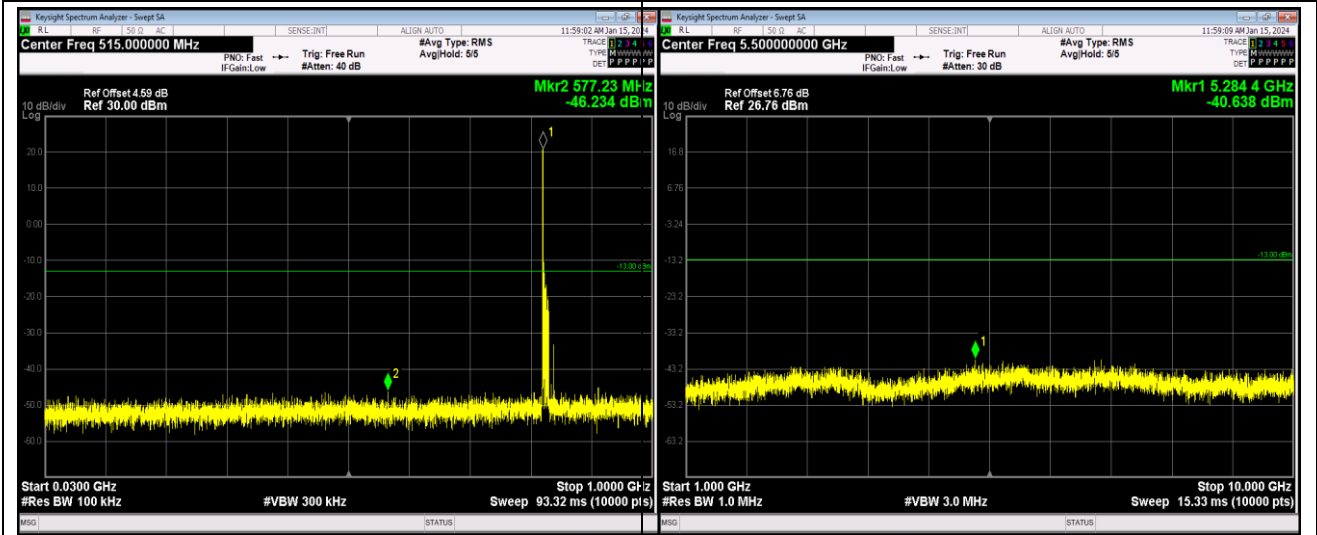

Band5-10MHz-16QAM-20450-1RB#0-Range1:30~1000MHz

Band5-10MHz-16QAM-20525-1RB#0-Range2:1000~10000MHz

Band5-10MHz-16QAM-20450-1RB#0-Range2:1000~10000MHz

Band5-10MHz-16QAM-20525-1RB#0-Range1:30~1000MHz