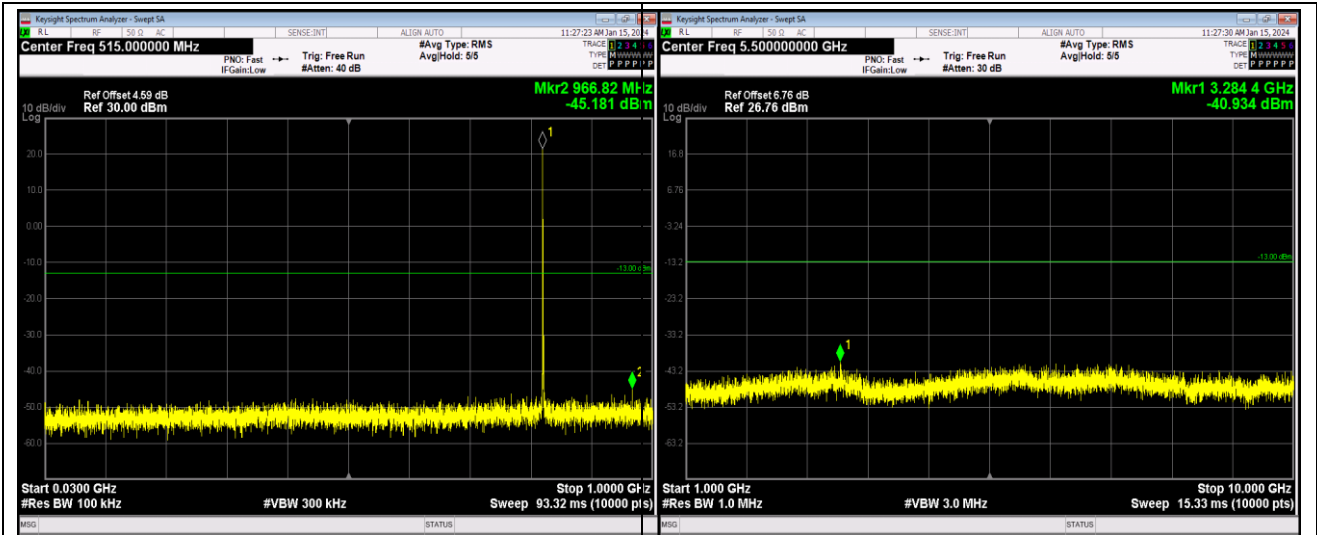

Band5-1.4MHz-16QAM-20525-1RB#0-Range2:1000~10000MHz

Band5-1.4MHz-16QAM-20525-1RB#0-Range1:30~1000MHz