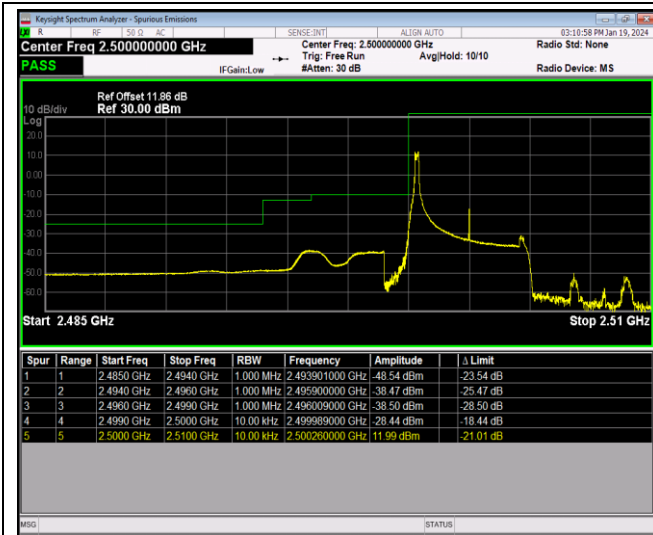

Band5-10MHz-16QAM-20600-1RB#0

Band5-10MHz-16QAM-20600-1RB#49

Band5-10MHz-16QAM-20600-50RB#0

Band7-5MHz-QPSK-20775-1RB#0

Band7-5MHz-QPSK-20775-1RB#24

Band7-5MHz-QPSK-20775-25RB#0

Band7-5MHz-QPSK-21425-1RB#0

Band7-5MHz-QPSK-21425-1RB#24