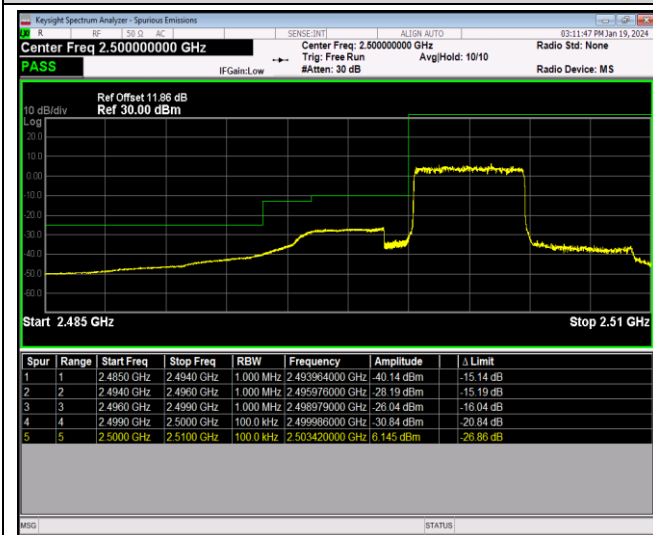

Band5-10MHz-16QAM-20600-1RB#0

Band5-10MHz-16QAM-20600-1RB#49

Band5-10MHz-16QAM-20600-50RB#0

Band7-5MHz-QPSK-20775-1RB#0

Band7-5MHz-QPSK-20775-1RB#24

Band7-5MHz-QPSK-20775-25RB#0

Band7-5MHz-QPSK-21425-1RB#0

Band7-5MHz-QPSK-21425-1RB#24