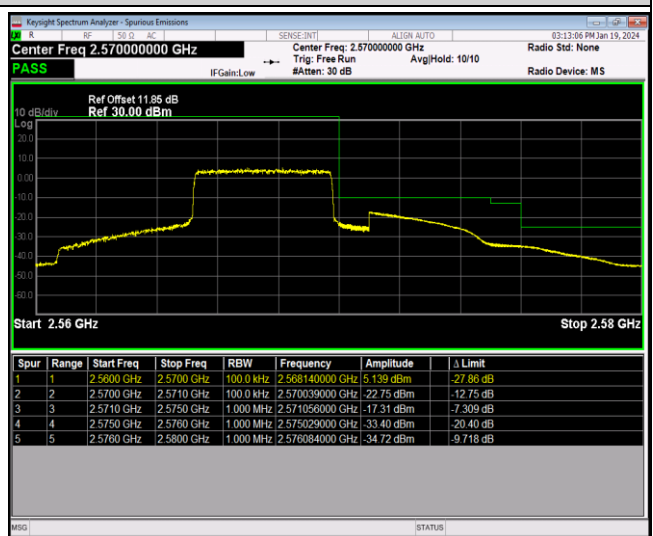

Band7-5MHz-QPSK-21425-25RB#0

Band7-5MHz-16QAM-20775-1RB#24