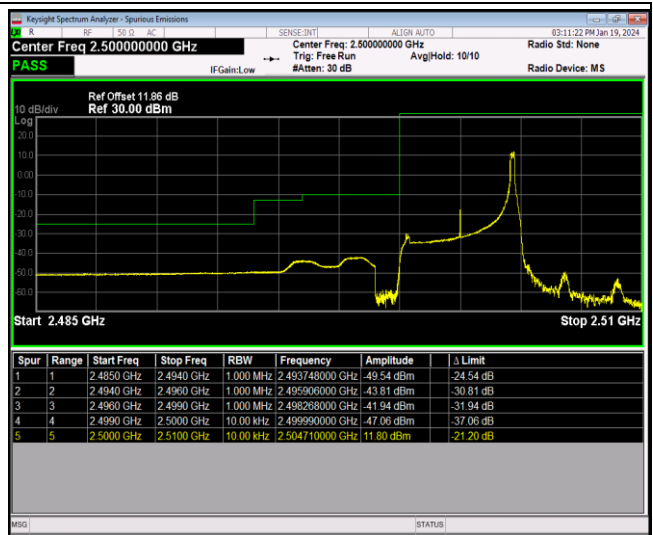

Band5-10MHz-16QAM-20600-1RB#0

Band5-10MHz-16QAM-20600-1RB#49

Band5-10MHz-16QAM-20600-50RB#0

Band7-5MHz-QPSK-20775-1RB#0

Band7-5MHz-QPSK-20775-1RB#24

Band7-5MHz-QPSK-20775-25RB#0

Band7-5MHz-QPSK-21425-1RB#0

Band7-5MHz-QPSK-21425-1RB#24