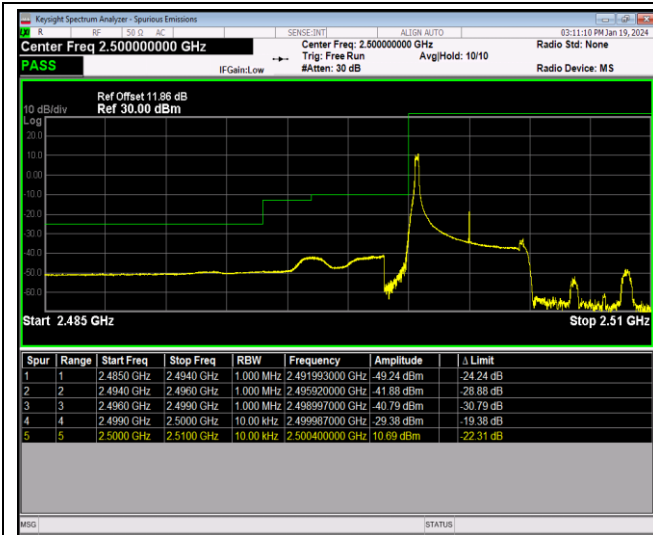

Band7-5MHz-16QAM-20775-1RB#0

Band7-5MHz-16QAM-20775-25RB#0