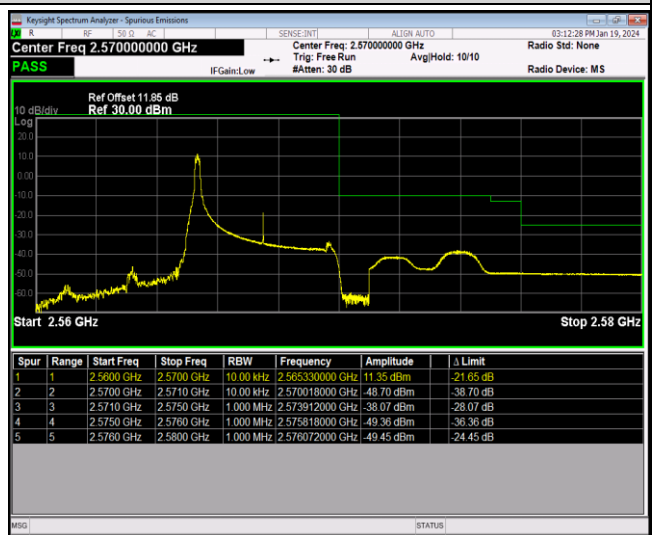

Band7-5MHz-16QAM-21425-1RB#0

Band7-5MHz-16QAM-21425-25RB#0