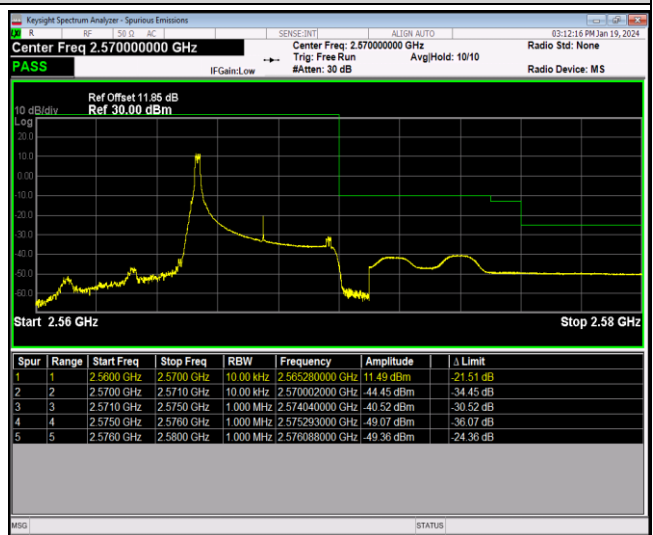

Band5-10MHz-16QAM-20600-1RB#0

Band5-10MHz-16QAM-20600-1RB#49

Band5-10MHz-16QAM-20600-50RB#0

Band7-5MHz-QPSK-20775-1RB#0

Band7-5MHz-QPSK-20775-1RB#24

Band7-5MHz-QPSK-20775-25RB#0

Band7-5MHz-QPSK-21425-1RB#0

Band7-5MHz-QPSK-21425-1RB#24