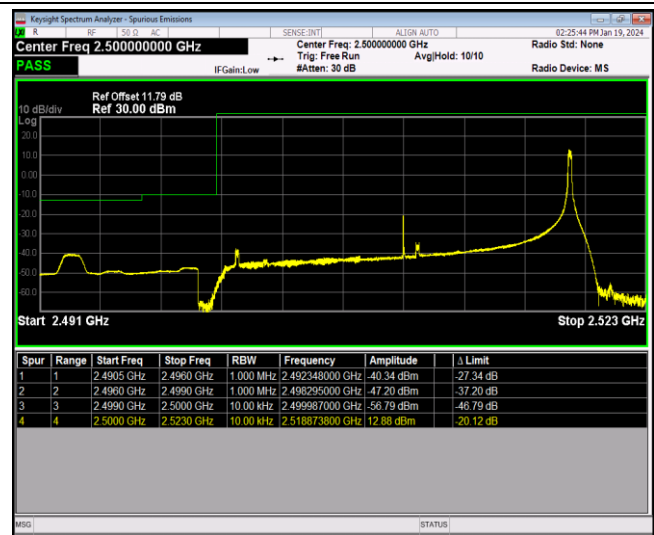

Band7-20MHz-QPSK-20850-1RB#99

Band7-20MHz-QPSK-21350-1RB#0