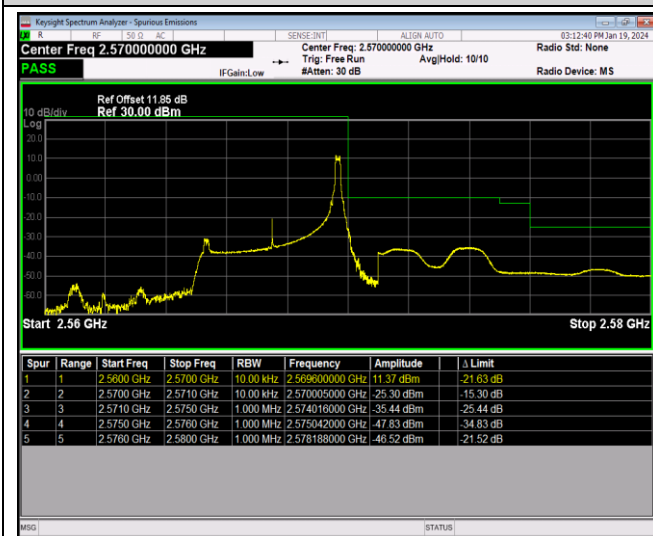

Band7-5MHz-QPSK-21425-1RB#24

Band7-5MHz-16QAM-20775-1RB#0