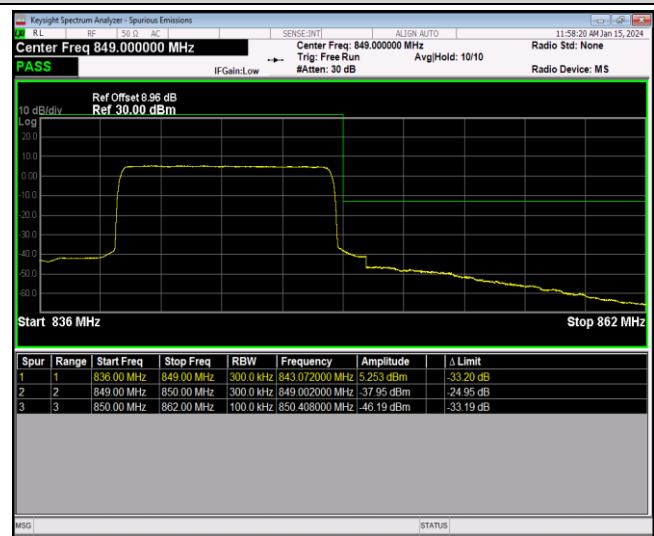

Band5-10MHz-16QAM-20600-1RB#0

Band5-10MHz-16QAM-20600-1RB#49

Band5-10MHz-16QAM-20600-50RB#0

Band7-5MHz-QPSK-20775-1RB#0

Band7-5MHz-QPSK-20775-1RB#24

Band7-5MHz-QPSK-20775-25RB#0

Band7-5MHz-QPSK-21425-1RB#0

Band7-5MHz-QPSK-21425-1RB#24