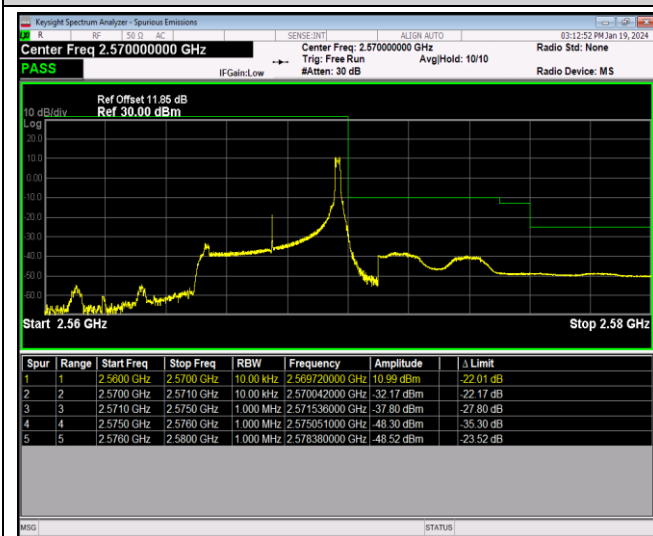

Band7-5MHz-16QAM-21425-1RB#24

Band7-20MHz-QPSK-20850-1RB#0