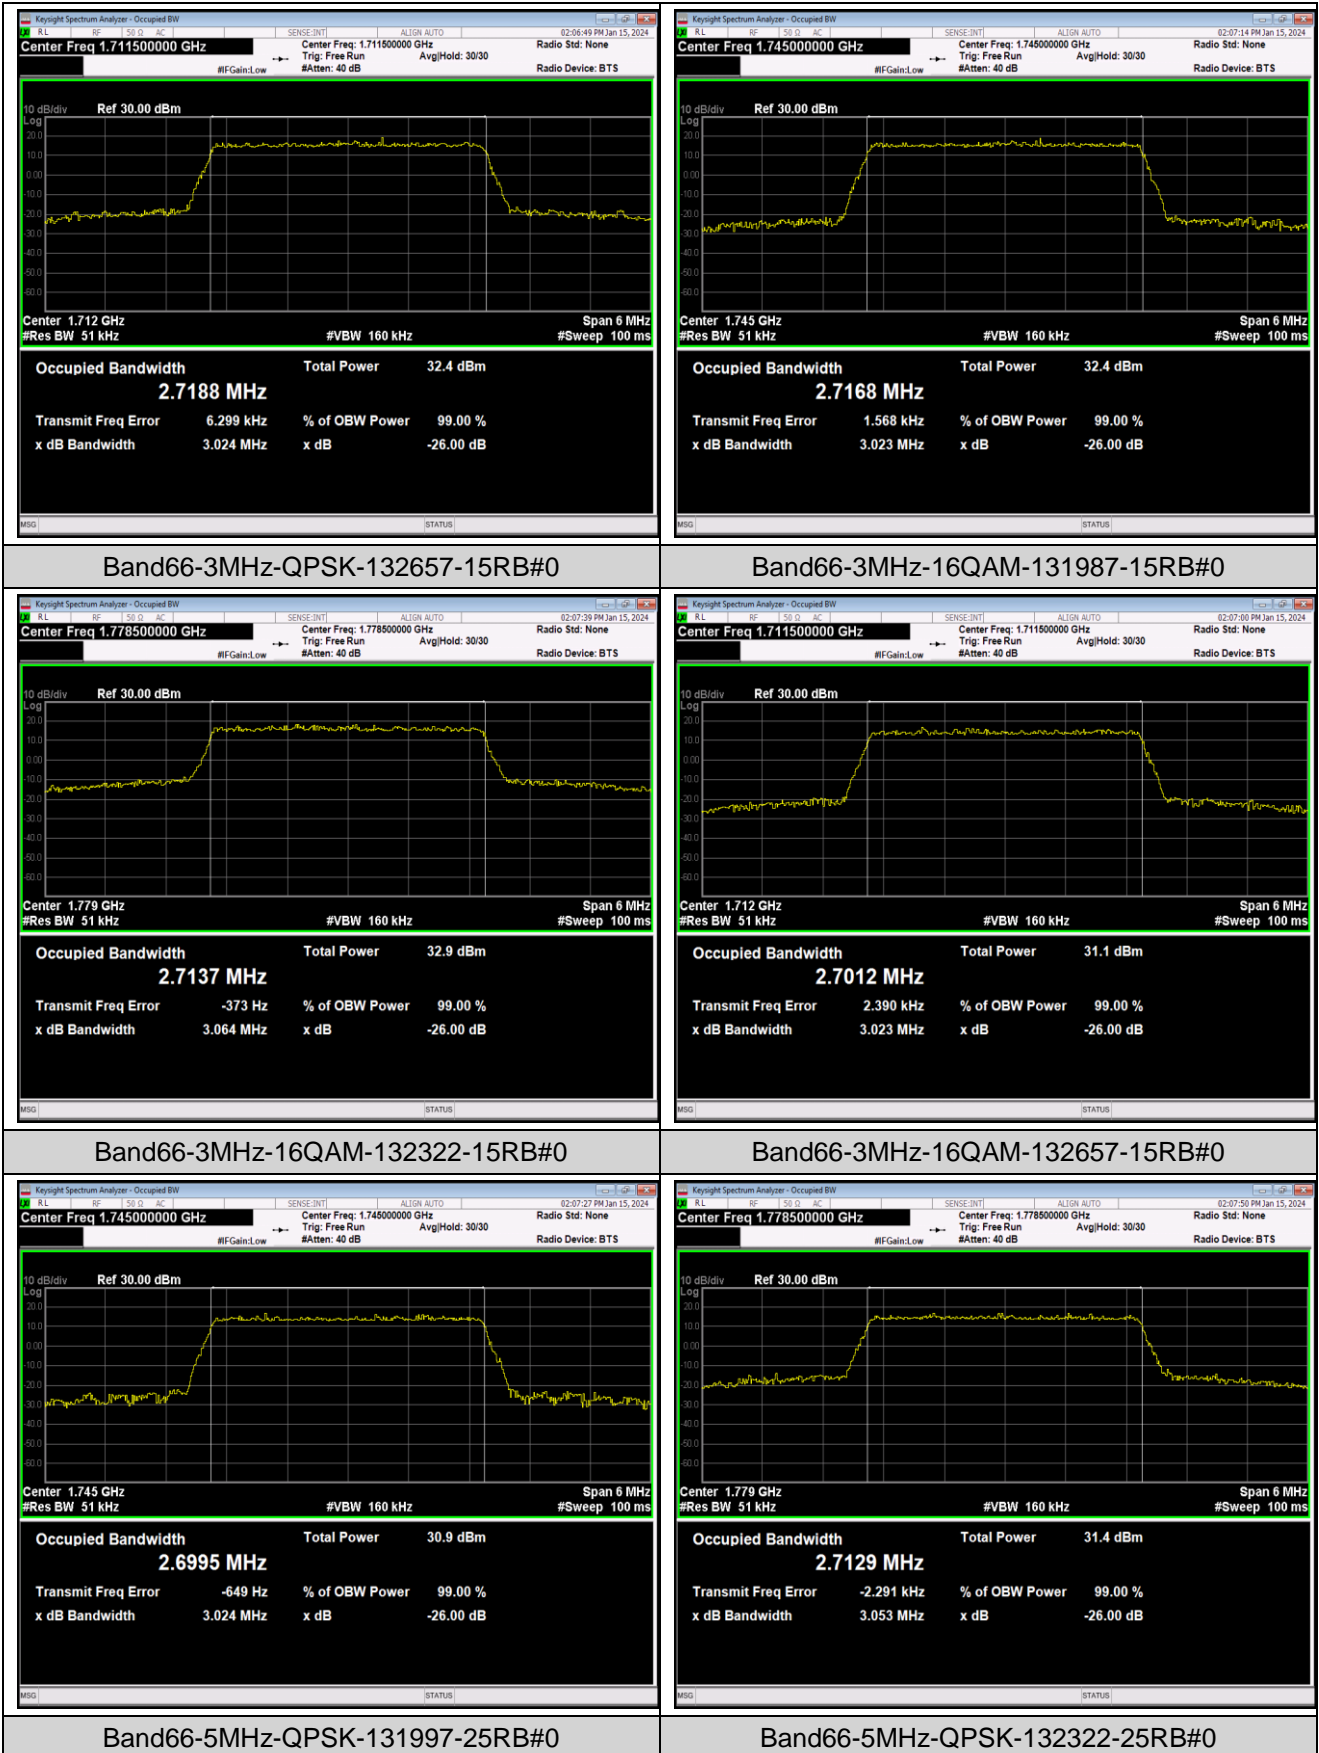

Band7-20MHz-16QAM-20850-100RB#0

Band7-20MHz-16QAM-21100-100RB#0

Band7-20MHz-16QAM-21350-100RB#0

Band66-1.4MHz-QPSK-131979-6RB#0

Band66-1.4MHz-QPSK-132322-6RB#0

Band66-5MHz-QPSK-132647-25RB#0

Band66-5MHz-16QAM-131997-25RB#0