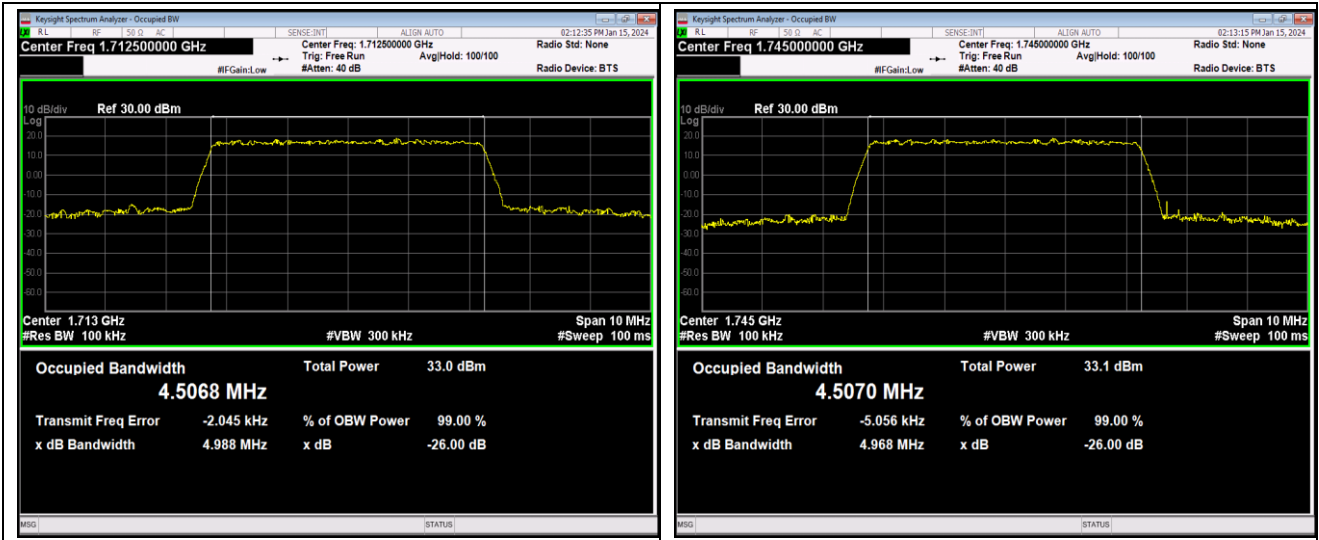

Band7-20MHz-16QAM-20850-100RB#0

Band7-20MHz-16QAM-21100-100RB#0

Band7-20MHz-16QAM-21350-100RB#0

Band66-1.4MHz-QPSK-131979-6RB#0

Band66-1.4MHz-QPSK-132322-6RB#0

Band66-5MHz-QPSK-132647-25RB#0

Band66-5MHz-16QAM-131997-25RB#0