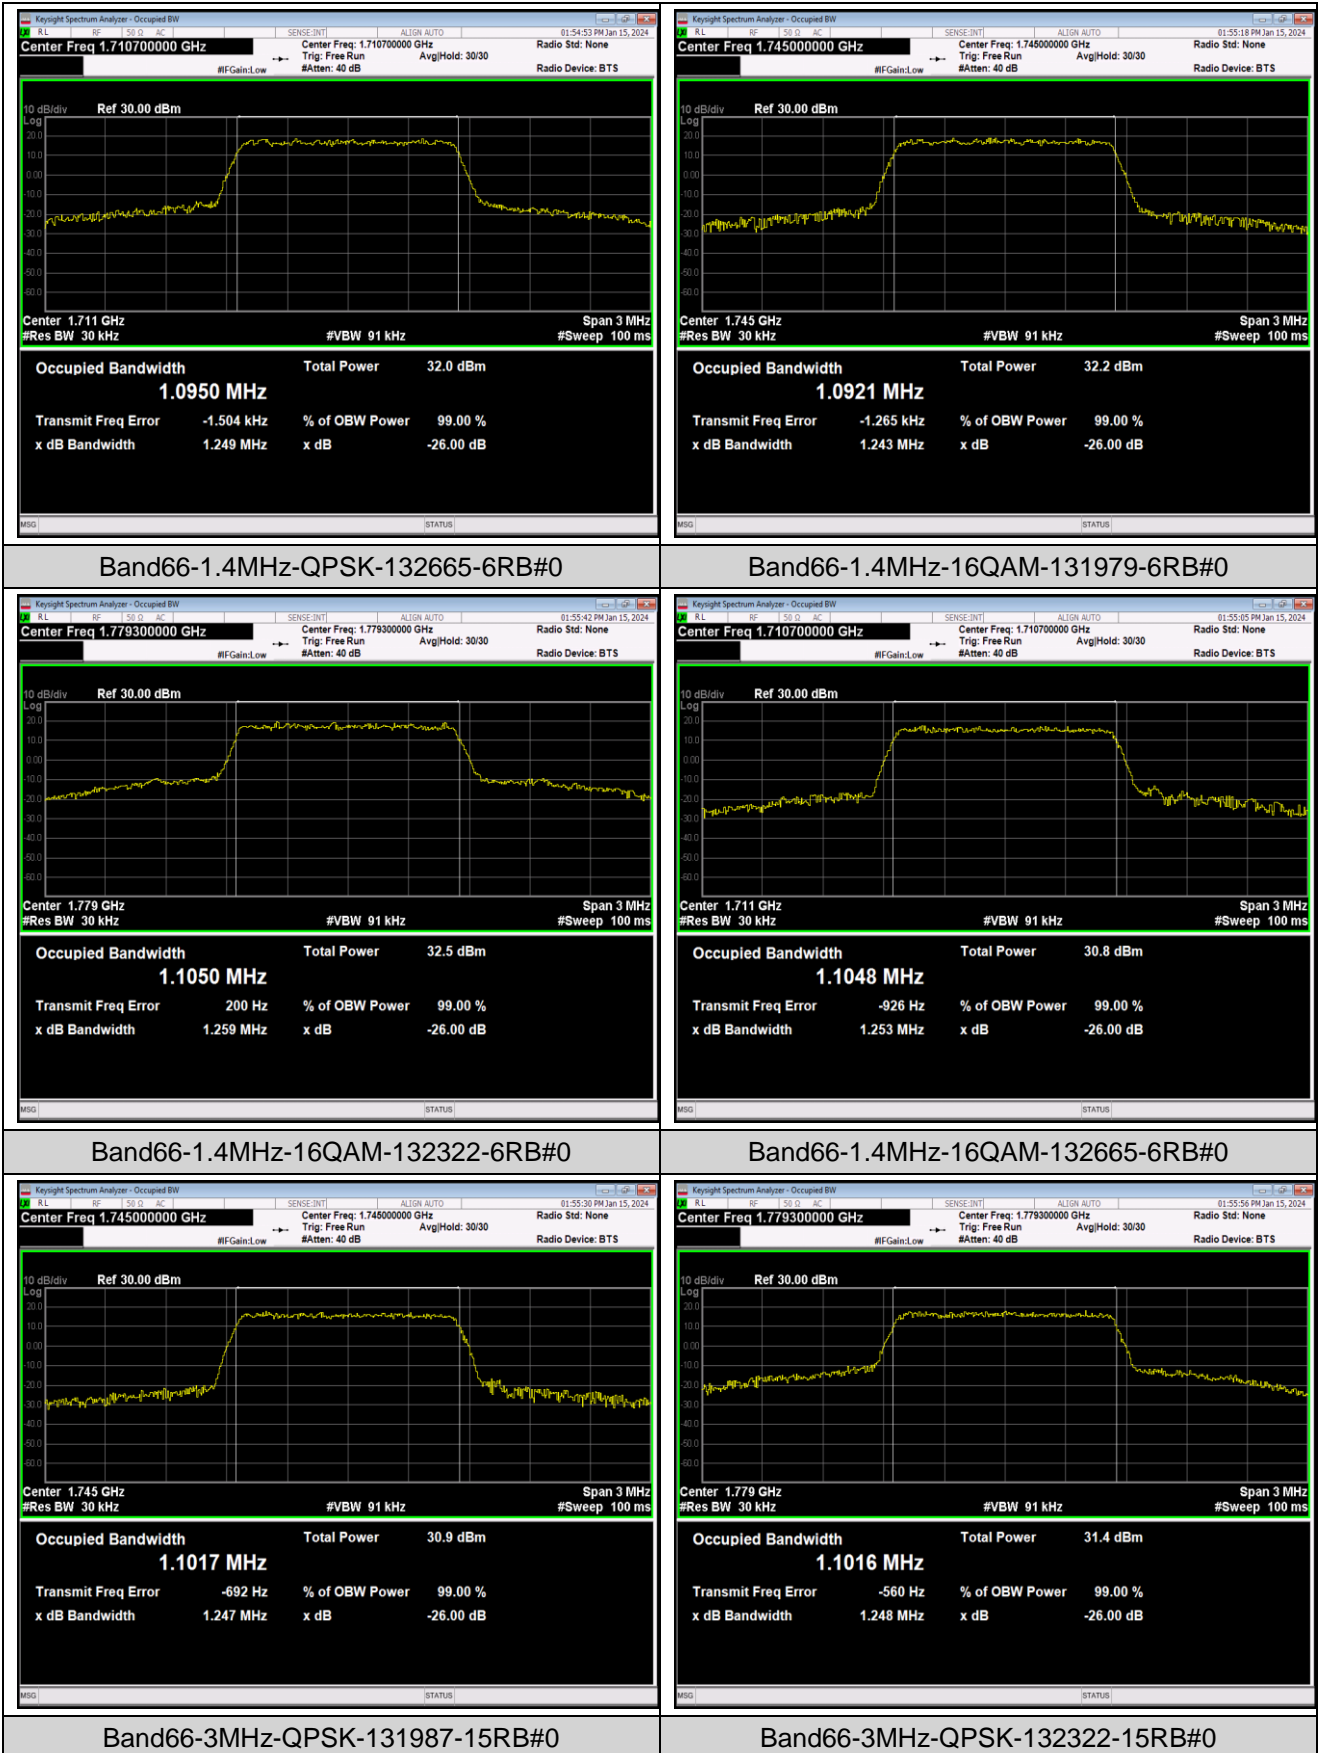

Band7-20MHz-16QAM-20850-100RB#0

Band7-20MHz-16QAM-21100-100RB#0

Band7-20MHz-16QAM-21350-100RB#0

Band66-1.4MHz-QPSK-131979-6RB#0

Band66-1.4MHz-QPSK-132322-6RB#0

Band66-5MHz-QPSK-132647-25RB#0

Band66-5MHz-16QAM-131997-25RB#0