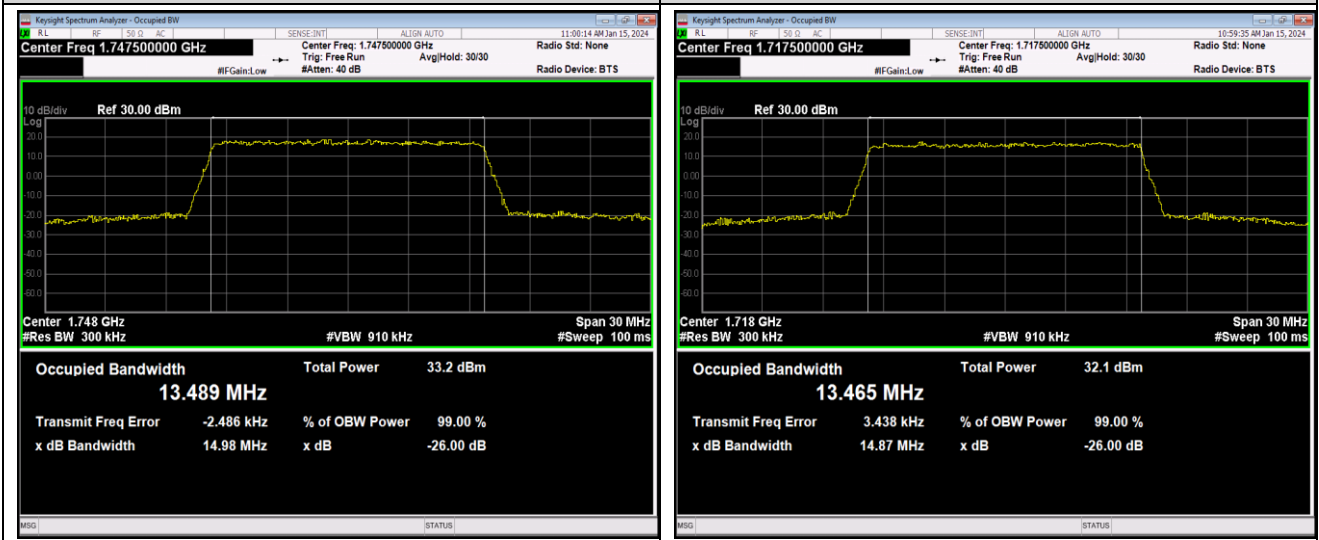

Band4-15MHz-QPSK-20325-75RB#0

Band4-15MHz-16QAM-20025-75RB#0

Band4-15MHz-16QAM-20175-75RB#0

Band4-15MHz-16QAM-20325-75RB#0

Band4-20MHz-QPSK-20050-100RB#0

Band4-20MHz-QPSK-20175-100RB#0

Band5-1.4MHz-QPSK-20643-6RB#0