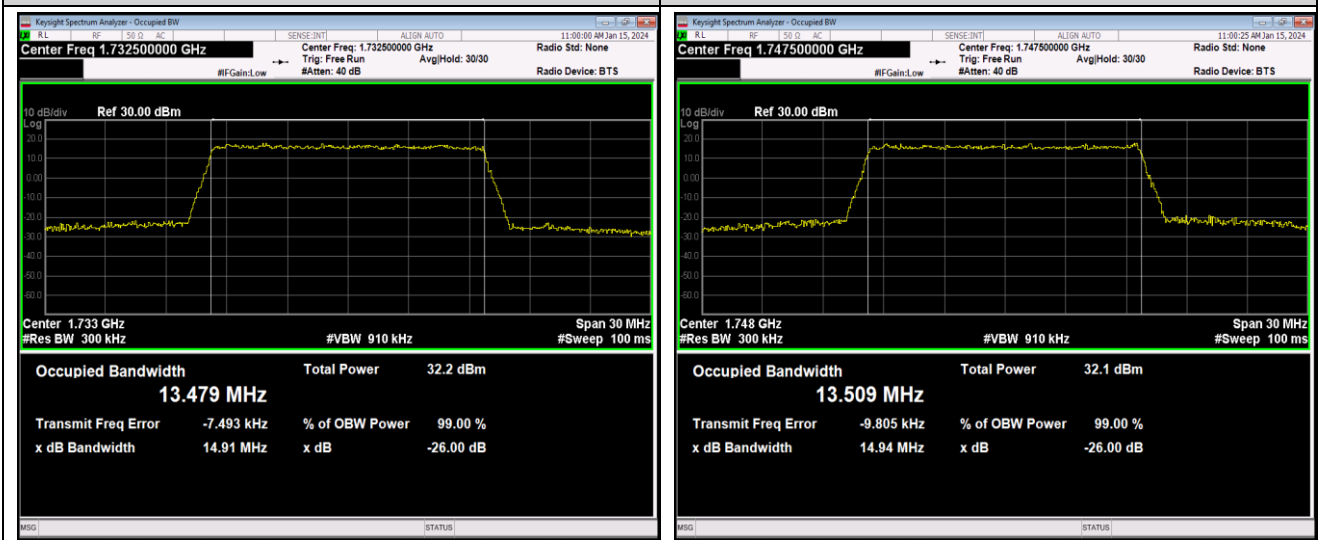

Band4-15MHz-QPSK-20325-75RB#0

Band4-15MHz-16QAM-20025-75RB#0

Band4-15MHz-16QAM-20175-75RB#0

Band4-15MHz-16QAM-20325-75RB#0

Band4-20MHz-QPSK-20050-100RB#0

Band4-20MHz-QPSK-20175-100RB#0

Band5-1.4MHz-QPSK-20643-6RB#0