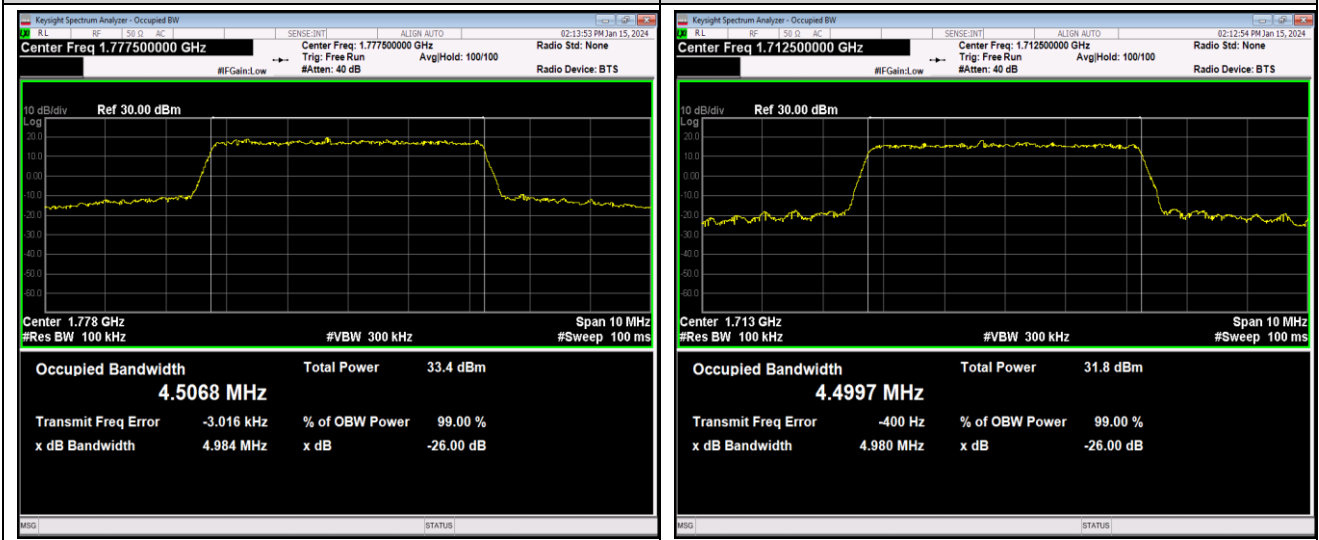

Band7-20MHz-16QAM-20850-100RB#0

Band7-20MHz-16QAM-21100-100RB#0

Band7-20MHz-16QAM-21350-100RB#0

Band66-1.4MHz-QPSK-131979-6RB#0

Band66-1.4MHz-QPSK-132322-6RB#0

Band66-5MHz-QPSK-132647-25RB#0

Band66-5MHz-16QAM-131997-25RB#0