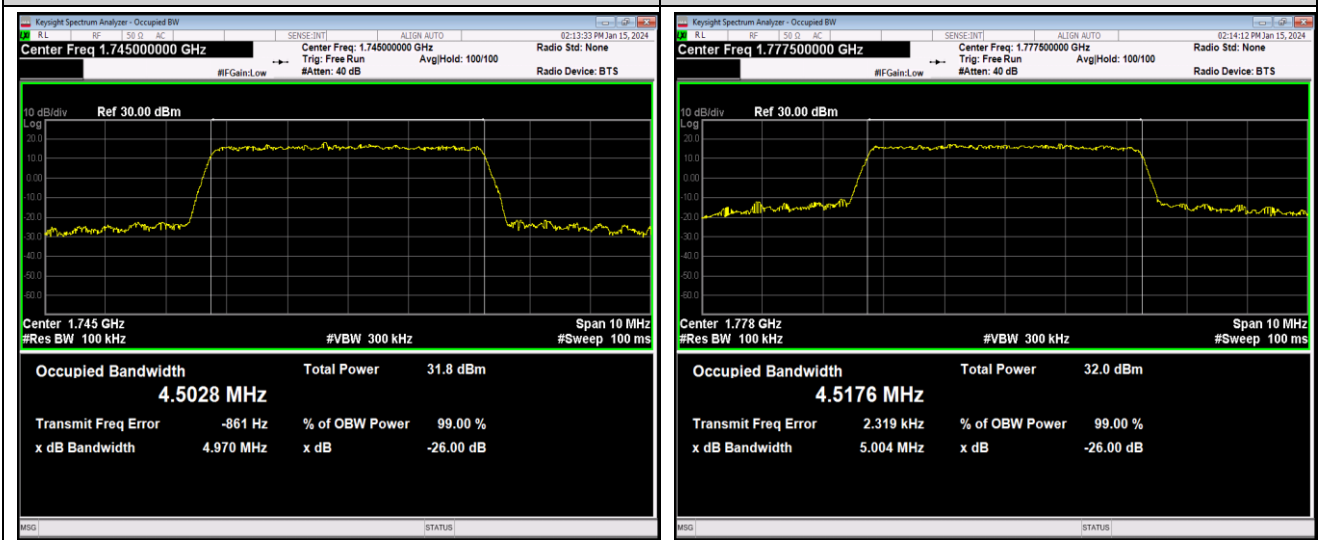

Band66-5MHz-16QAM-132322-25RB#0

Band66-5MHz-16QAM-132647-25RB#0

Band66-10MHz-QPSK-132022-50RB#0

Band66-10MHz-QPSK-132322-50RB#0