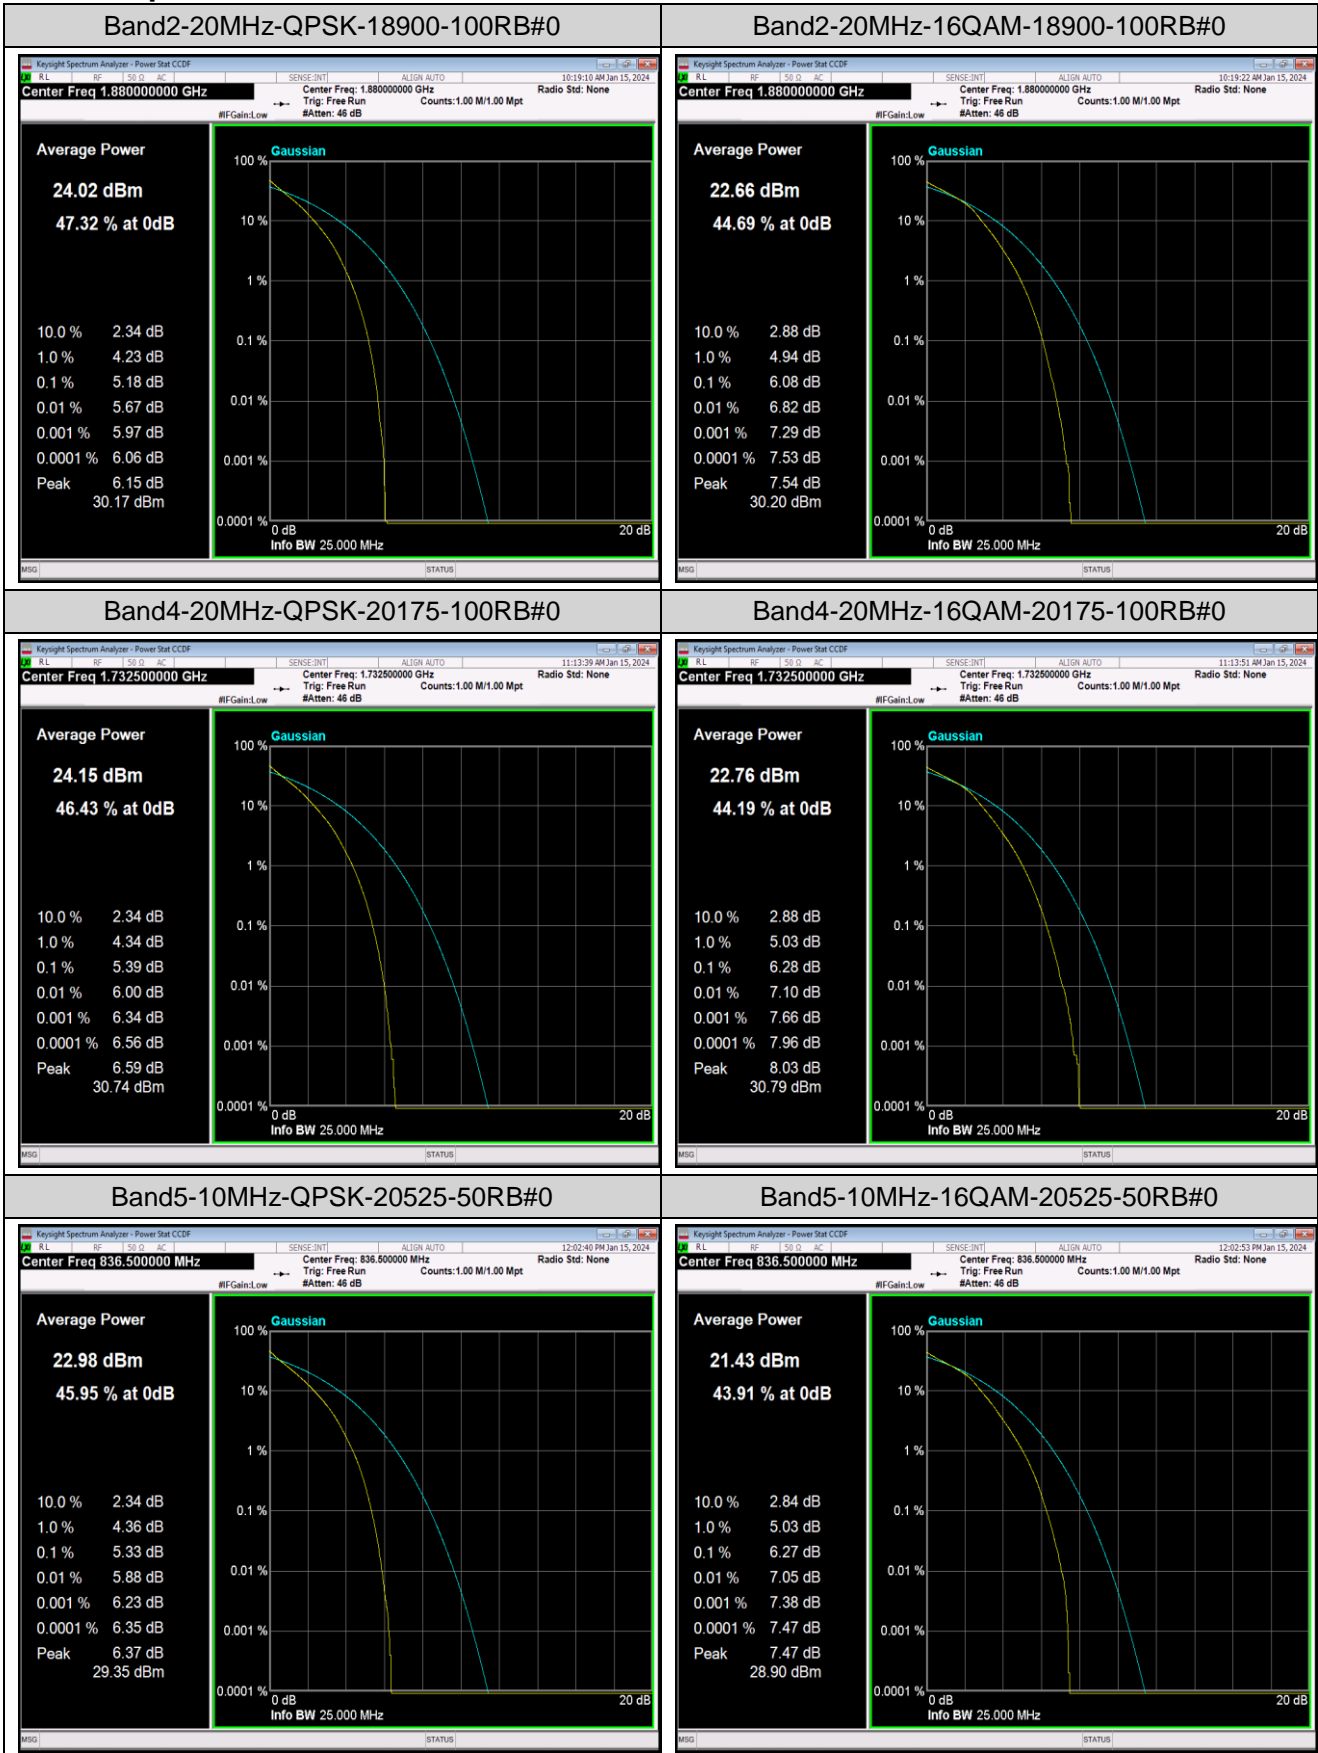

Test Graphs