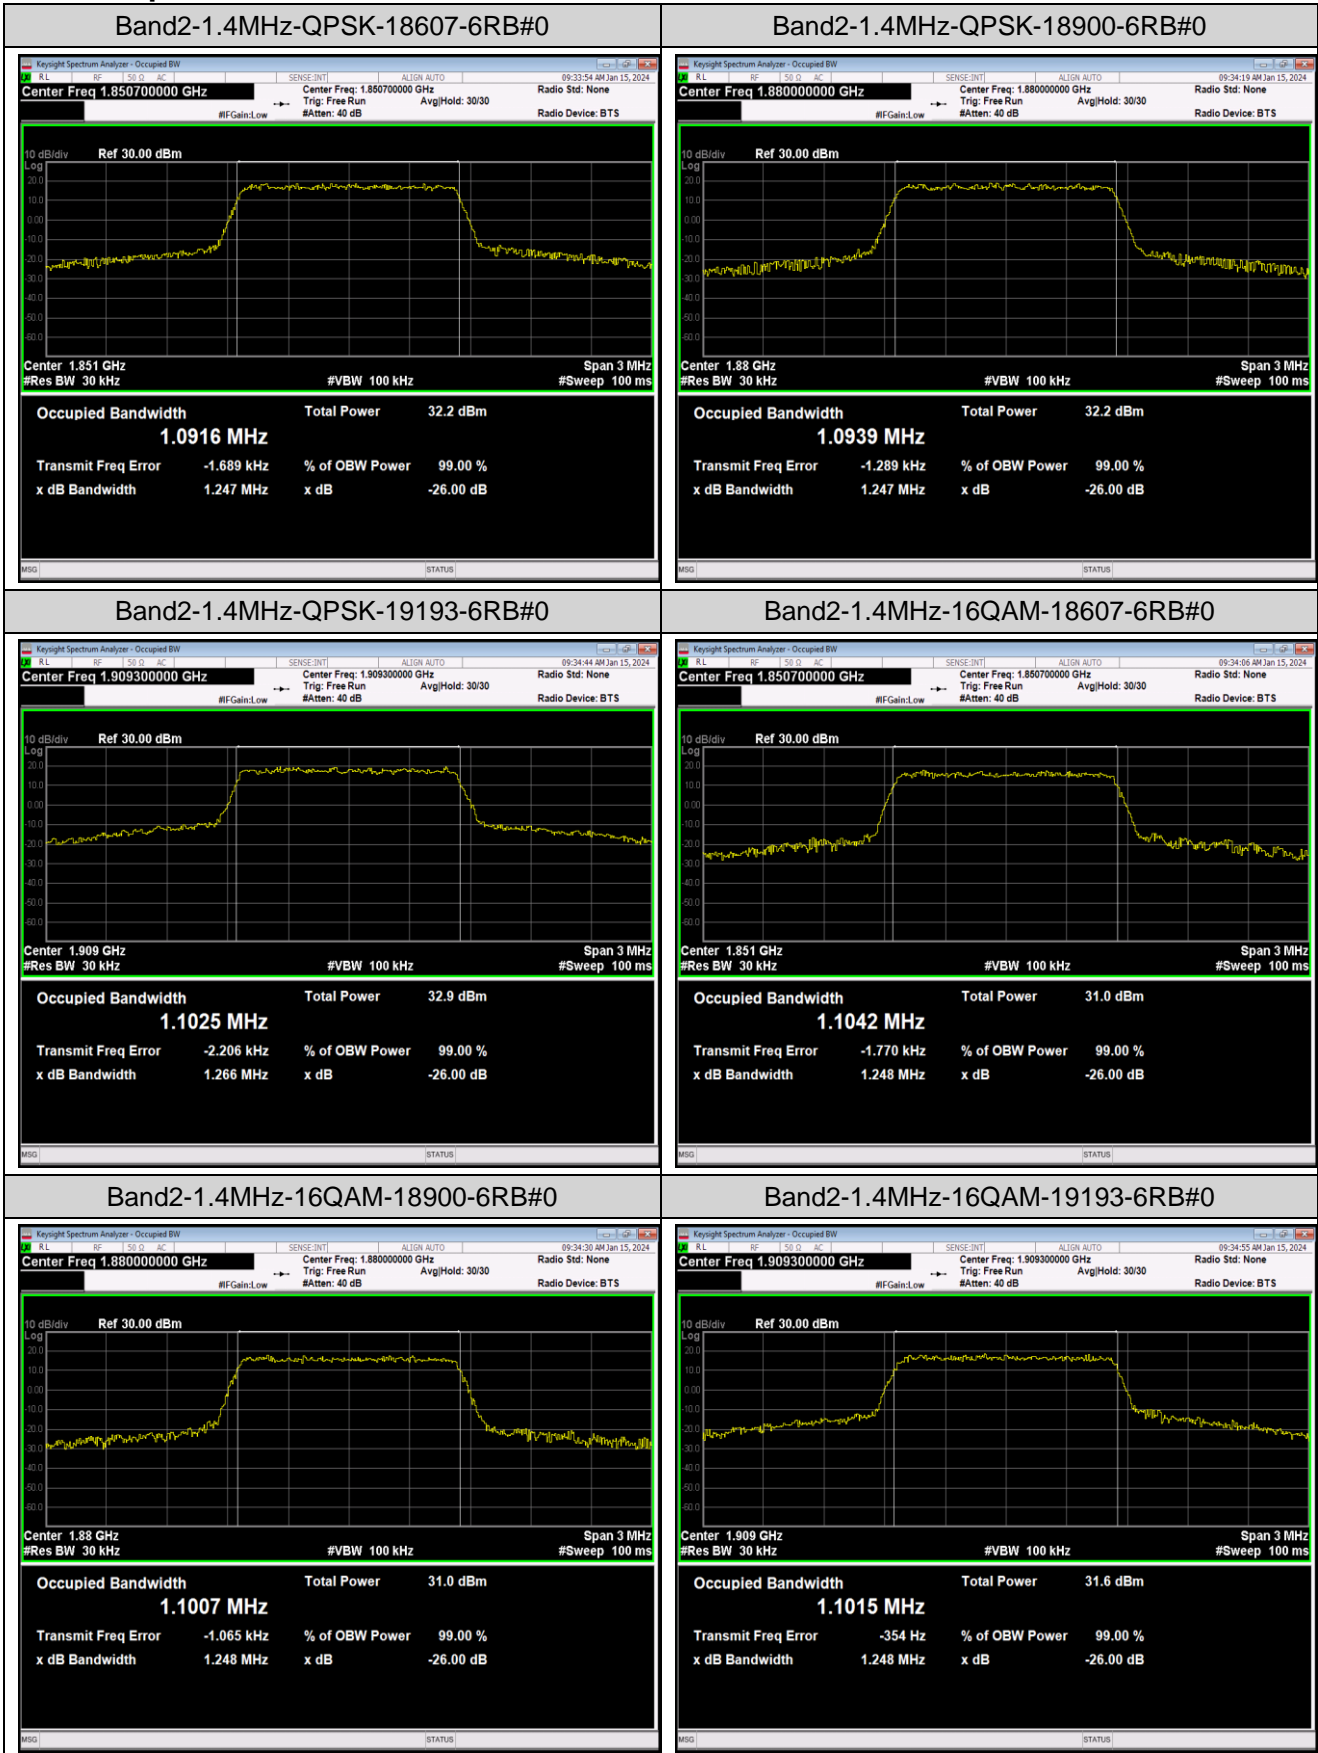

Test Graphs