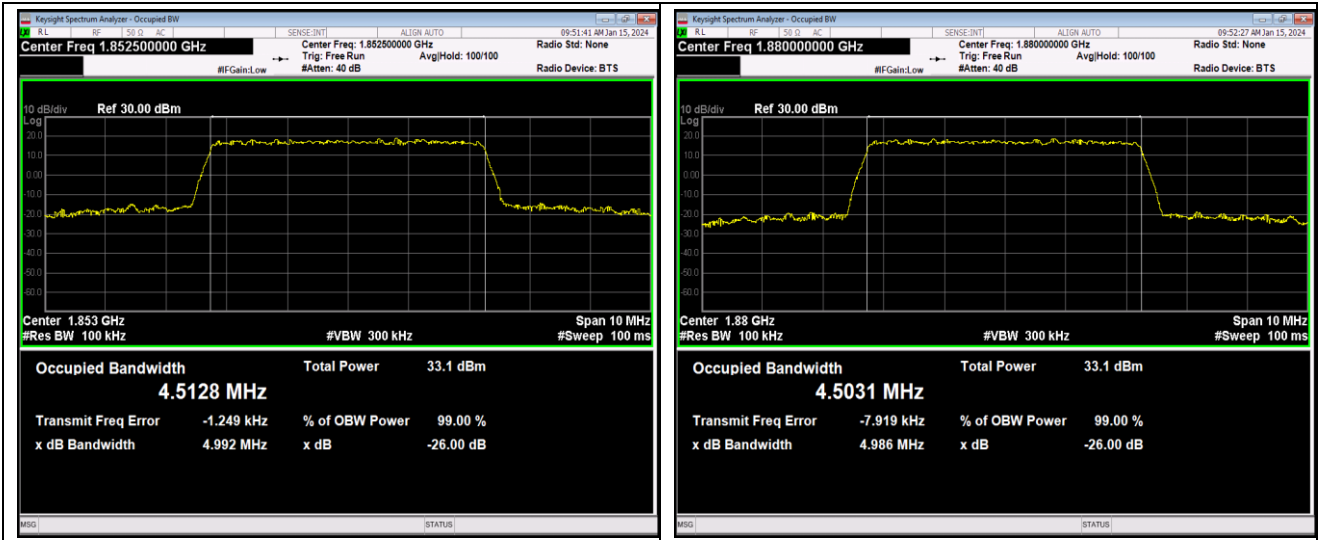

Band2-5MHz-QPSK-19175-25RB#0

Band2-5MHz-16QAM-18625-25RB#0