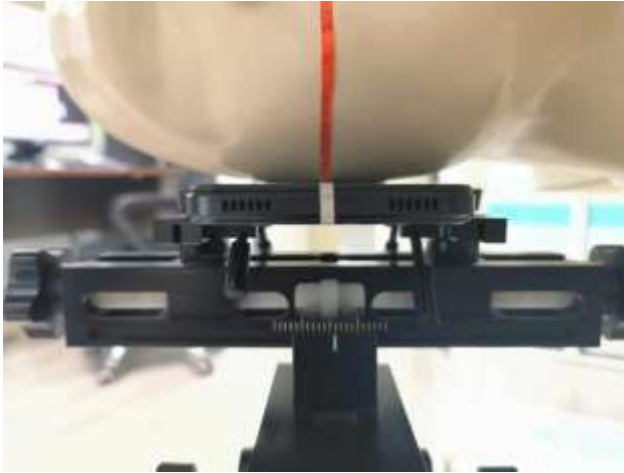

SAR Test Setup Photos

Head

Right Cheek