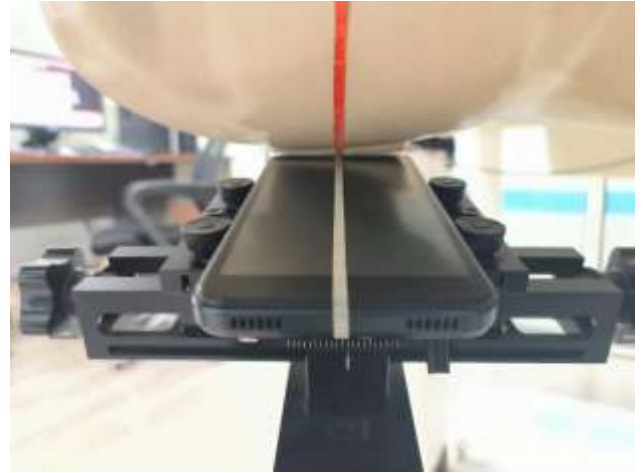

Right Tilted