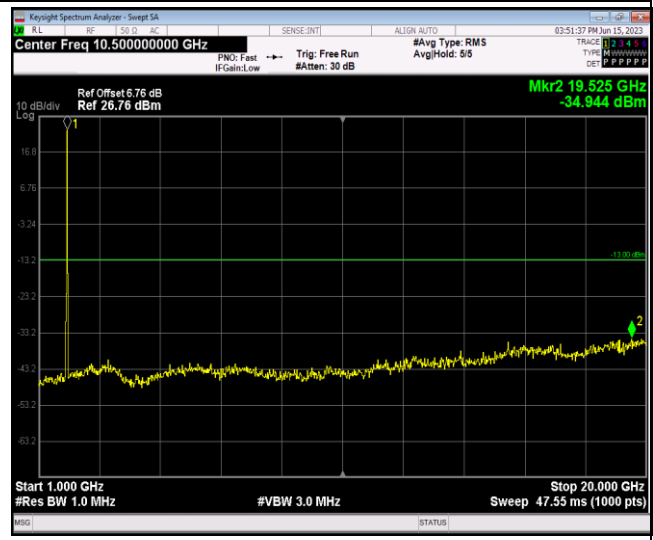

Band2-20MHz-QPSK-19100-1RB#0-Range1:30~100
0MHz

Band2-20MHz-QPSK-19100-1RB#0-Range2:1000~
20000MHz

Band2-20MHz-16QAM-18700-1RB#0-Range1:30~10
00MHz

Band2-20MHz-16QAM-18700-1RB#0-Range2:1000
~20000MHz

JianYan Testing Group Shenzhen Co., Ltd.
No.101, Building 8, Innovation Wisdom Port, No.155 Hongtian Road, Huangpu Community,
Xinqiao Street, Bao'an District, Shenzhen, Guangdong, People's Republic of China.
Tel: +86-755-23118282, Fax: +86-755-23116366