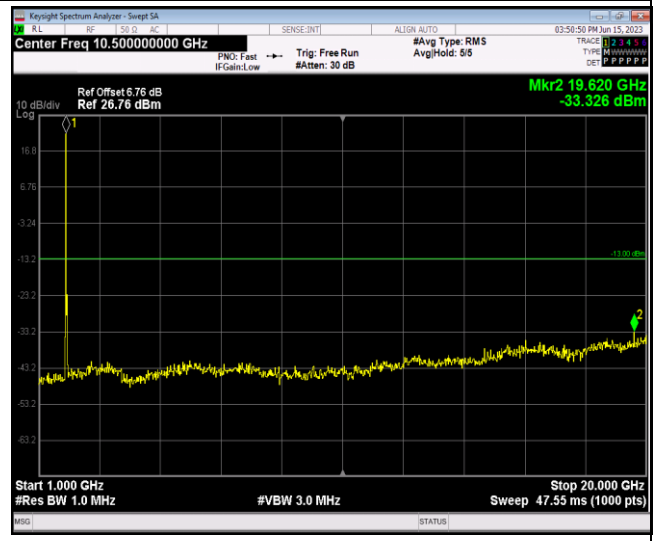

Band2-20MHz-QPSK-19100-1RB#0-Range1:30~100
0MHz

Band2-20MHz-QPSK-19100-1RB#0-Range2:1000~
20000MHz

Band2-20MHz-16QAM-18700-1RB#0-Range1:30~10
00MHz

Band2-20MHz-16QAM-18700-1RB#0-Range2:1000
~20000MHz

JianYan Testing Group Shenzhen Co., Ltd.
No.101, Building 8, Innovation Wisdom Port, No.155 Hongtian Road, Huangpu Community,
Xinqiao Street, Bao'an District, Shenzhen, Guangdong, People's Republic of China.
Tel: +86-755-23118282, Fax: +86-755-23116366