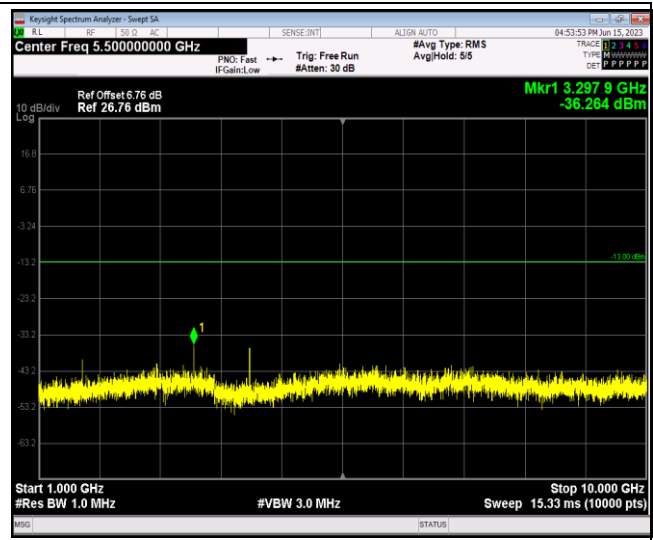

Band5-1.4MHz-QPSK-20407-1RB#0-Range1:30~1000MHz

Band5-1.4MHz-QPSK-20407-1RB#0-Range2:1000~10000MHz

Band5-1.4MHz-16QAM-20525-1RB#0-Range1:30~1000MHz

Band5-1.4MHz-16QAM-20525-1RB#0-Range2:1000~10000MHz

Band5-1.4MHz-16QAM-20643-1RB#0-Range1:30~1000MHz