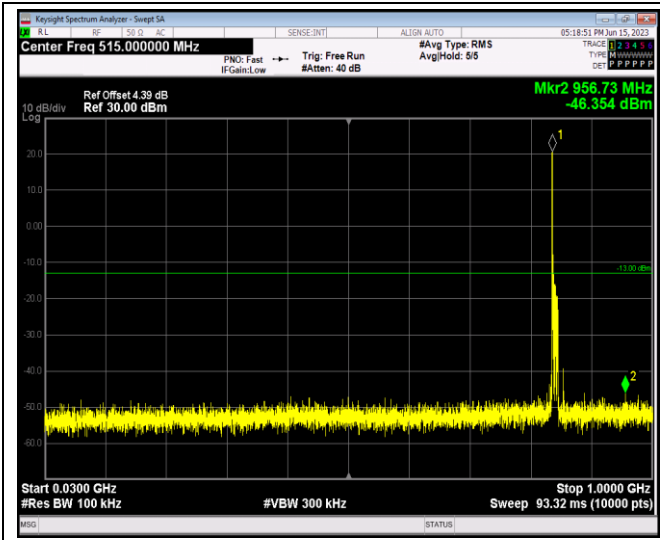

JianYan Testing Group Shenzhen Co., Ltd.
No.101, Building 8, Innovation Wisdom Port, No.155 Hongtian Road, Huangpu Community,
Xinqiao Street, Bao'an District, Shenzhen, Guangdong, People's Republic of China.
Tel: +86-755-23118282, Fax: +86-755-23116366

Project No.: JYTSZR2306025