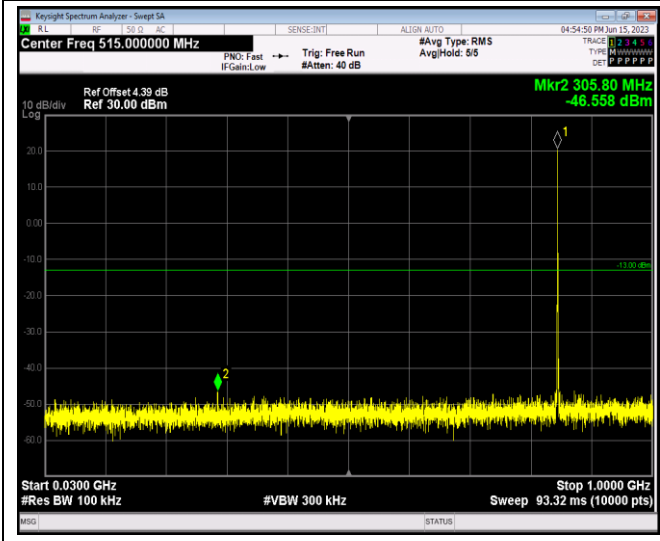

Band5-1.4MHz-16QAM-20643-1RB#0-Range1:30~1000MHz

JianYan Testing Group Shenzhen Co., Ltd.
No.101, Building 8, Innovation Wisdom Port, No.155 Hongtian Road, Huangpu Community,
Xinqiao Street, Bao'an District, Shenzhen, Guangdong, People's Republic of China.
Tel: +86-755-23118282, Fax: +86-755-23116366

Project No.: JYTSZR2306025