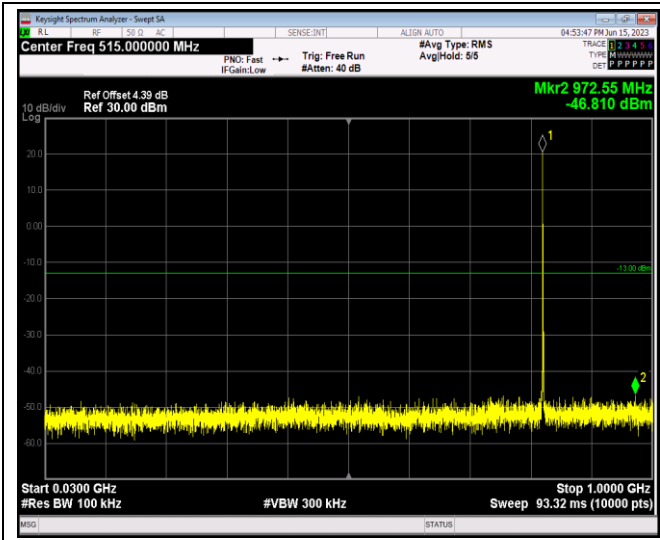

JianYan Testing Group Shenzhen Co., Ltd.
No.101, Building 8, Innovation Wisdom Port, No.155 Hongtian Road, Huangpu Community,
Xinqiao Street, Bao'an District, Shenzhen, Guangdong, People's Republic of China.
Tel: +86-755-23118282, Fax: +86-755-23116366

Project No.: JYTSZR2306025