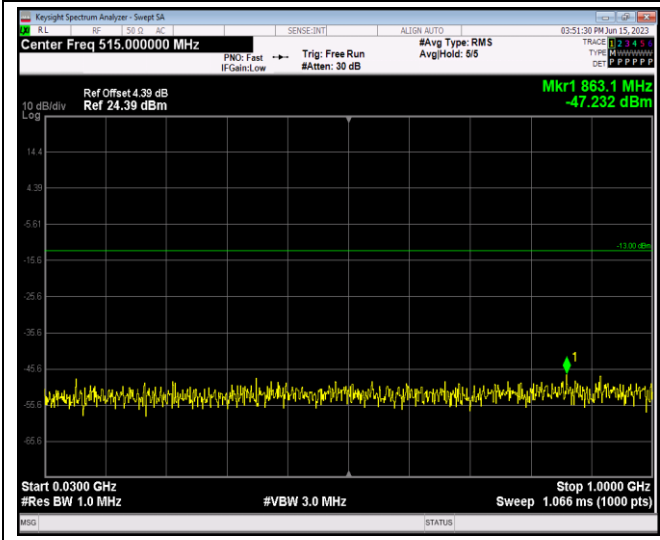

Band2-20MHz-QPSK-19100-1RB#0-Range1:30~100
0MHz

Band2-20MHz-QPSK-19100-1RB#0-Range2:1000~
20000MHz

Band2-20MHz-16QAM-18700-1RB#0-Range1:30~10
00MHz

Band2-20MHz-16QAM-18700-1RB#0-Range2:1000
~20000MHz

JianYan Testing Group Shenzhen Co., Ltd.
No.101, Building 8, Innovation Wisdom Port, No.155 Hongtian Road, Huangpu Community,
Xinqiao Street, Bao'an District, Shenzhen, Guangdong, People's Republic of China.
Tel: +86-755-23118282, Fax: +86-755-23116366