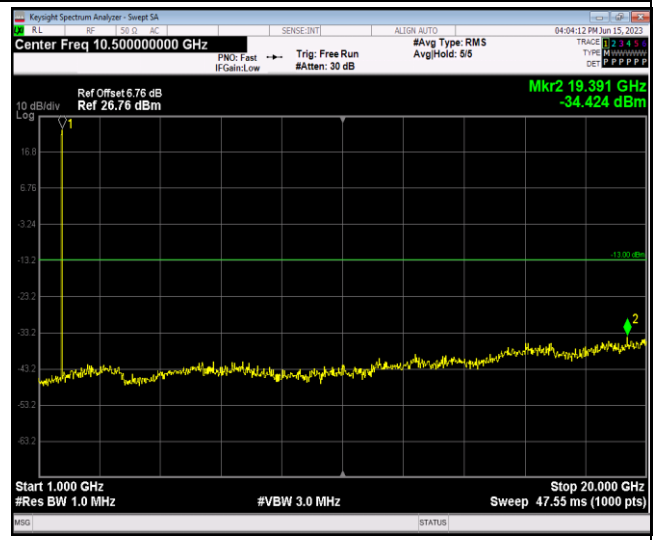

Band4-1.4MHz-QPSK-20175-1RB#0-Range2:1000~20000MHz