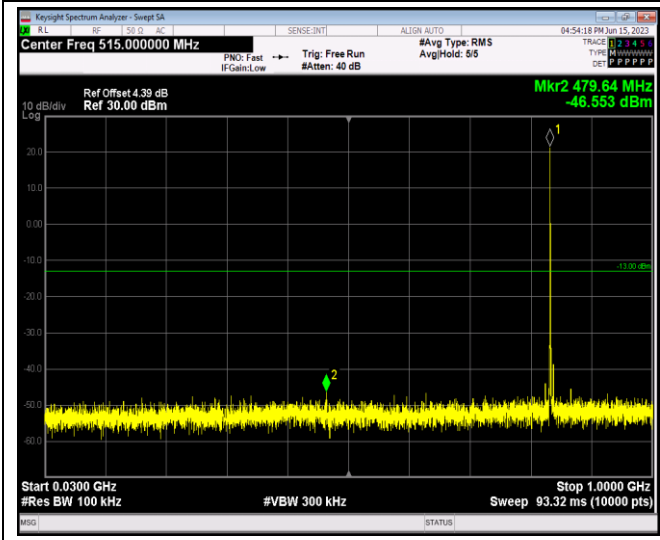

Band5-1.4MHz-QPSK-20407-1RB#0-Range1:30~1000MHz

Band5-1.4MHz-QPSK-20407-1RB#0-Range2:1000~10000MHz

Band5-1.4MHz-16QAM-20525-1RB#0-Range1:30~1000MHz

Band5-1.4MHz-16QAM-20525-1RB#0-Range2:1000~10000MHz

Band5-1.4MHz-16QAM-20643-1RB#0-Range1:30~1000MHz