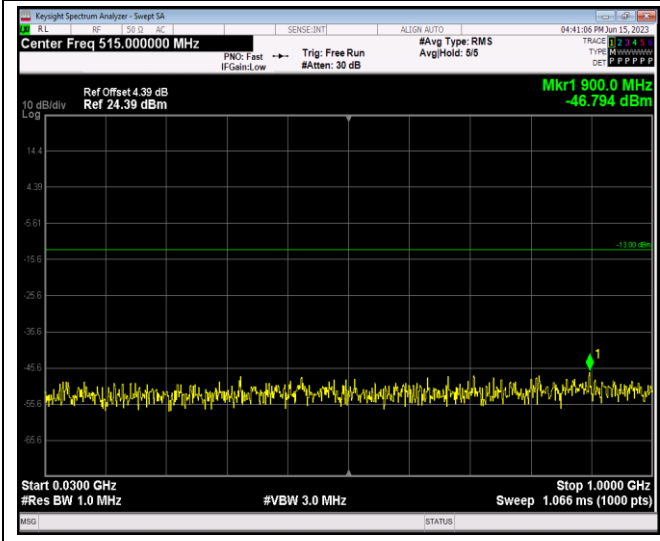

Band4-20MHz-QPSK-20175-1RB#0-Range1:30~100 OMHz

JianYan Testing Group Shenzhen Co., Ltd.
No.101, Building 8, Innovation Wisdom Port, No.155 Hongtian Road, Huangpu Community,
Xinqiao Street, Bao'an District, Shenzhen, Guangdong, People's Republic of China.
Tel: +86-755-23118282, Fax: +86-755-23116366