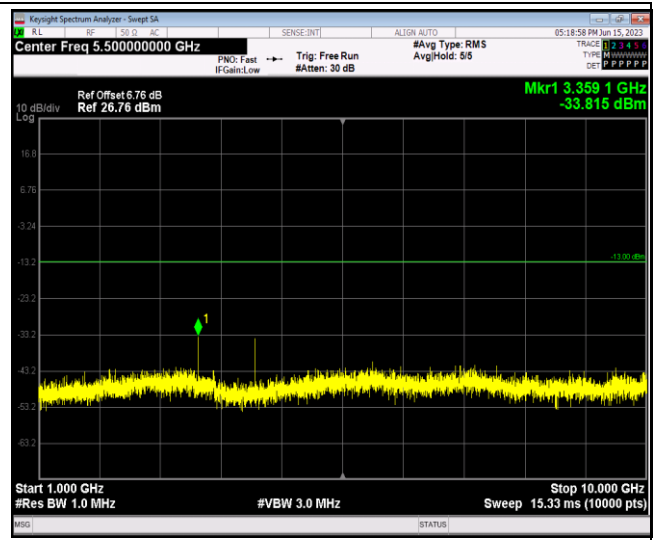

JianYan Testing Group Shenzhen Co., Ltd.
No.101, Building 8, Innovation Wisdom Port, No.155 Hongtian Road, Huangpu Community,
Xinqiao Street, Bao'an District, Shenzhen, Guangdong, People's Republic of China.
Tel: +86-755-23118282, Fax: +86-755-23116366

Project No.: JYTSZR2306025