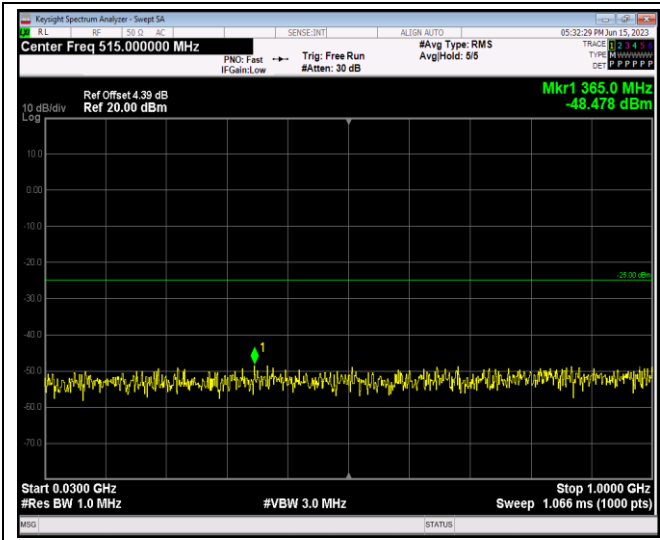

JianYan Testing Group Shenzhen Co., Ltd.
No.101, Building 8, Innovation Wisdom Port, No.155 Hongtian Road, Huangpu Community,
Xinqiao Street, Bao'an District, Shenzhen, Guangdong, People's Republic of China.
Tel: +86-755-23118282, Fax: +86-755-23116366

Project No.: JYTSZR2306025