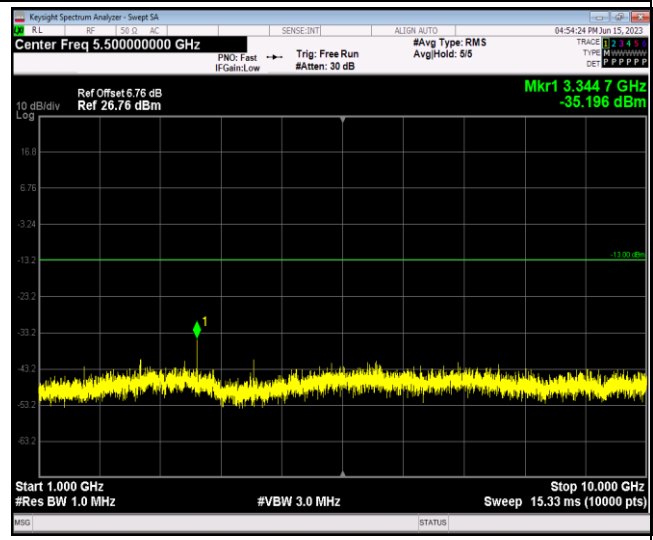

Band5-1.4MHz-QPSK-20407-1RB#0-Range1:30~1000MHz

Band5-1.4MHz-QPSK-20407-1RB#0-Range2:1000~10000MHz

Band5-1.4MHz-16QAM-20525-1RB#0-Range1:30~1000MHz

Band5-1.4MHz-16QAM-20525-1RB#0-Range2:1000~10000MHz

Band5-1.4MHz-16QAM-20643-1RB#0-Range1:30~1000MHz