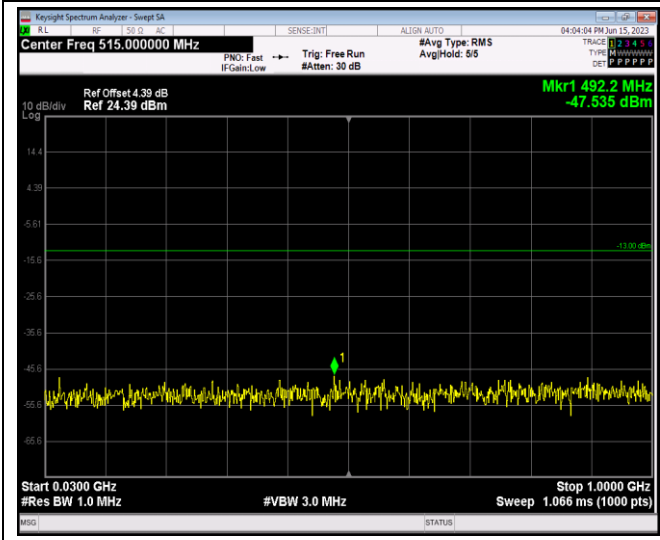

Band4-1.4MHz-QPSK-20175-1RB#0-Range1:30~1000MHz