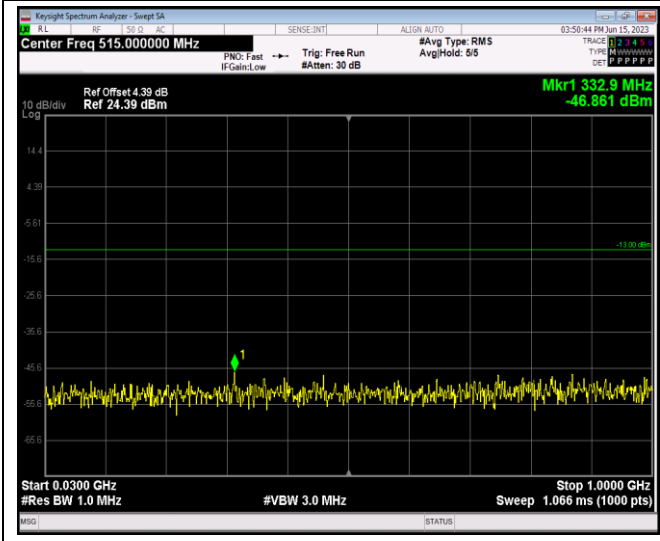

Band2-20MHz-QPSK-19100-1RB#0-Range1:30~100
0MHz

Band2-20MHz-QPSK-19100-1RB#0-Range2:1000~
20000MHz

Band2-20MHz-16QAM-18700-1RB#0-Range1:30~10
00MHz

Band2-20MHz-16QAM-18700-1RB#0-Range2:1000
~20000MHz

JianYan Testing Group Shenzhen Co., Ltd.
No.101, Building 8, Innovation Wisdom Port, No.155 Hongtian Road, Huangpu Community,
Xinqiao Street, Bao'an District, Shenzhen, Guangdong, People's Republic of China.
Tel: +86-755-23118282, Fax: +86-755-23116366