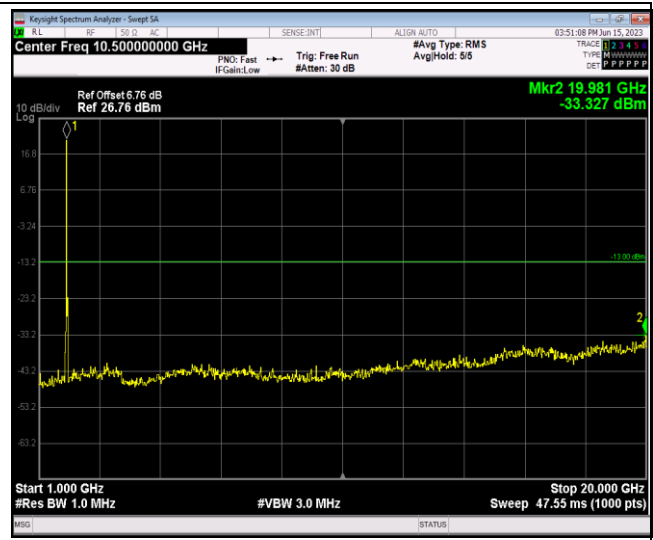

Band2-20MHz-QPSK-19100-1RB#0-Range1:30~100
0MHz

Band2-20MHz-QPSK-19100-1RB#0-Range2:1000~
20000MHz

Band2-20MHz-16QAM-18700-1RB#0-Range1:30~10
00MHz

Band2-20MHz-16QAM-18700-1RB#0-Range2:1000
~20000MHz

JianYan Testing Group Shenzhen Co., Ltd.
No.101, Building 8, Innovation Wisdom Port, No.155 Hongtian Road, Huangpu Community,
Xinqiao Street, Bao'an District, Shenzhen, Guangdong, People's Republic of China.
Tel: +86-755-23118282, Fax: +86-755-23116366