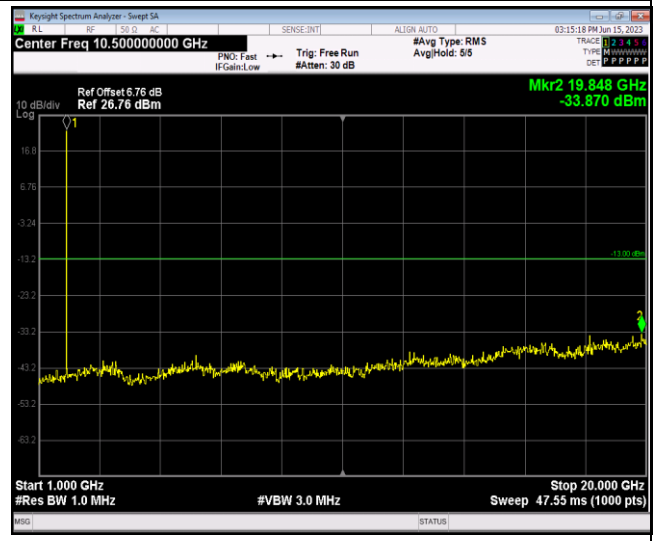

Band2-1.4MHz-16QAM-18900-1RB#0-Range2:1000~20000MHz

Project No.: JYTSZR2306025