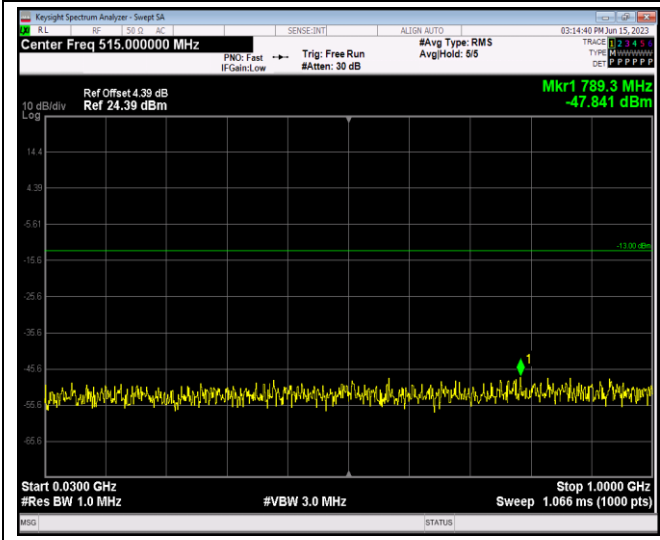

Remark: All bandwidth and all modulation had been tested, but only the worst case data displayed in this report.

Test Graphs

Band2-1.4MHz-16QAM-18607-1RB#0-Range1:30~1000MHz

Band2-1.4MHz-16QAM-18607-1RB#0-Range2:1000~20000MHz