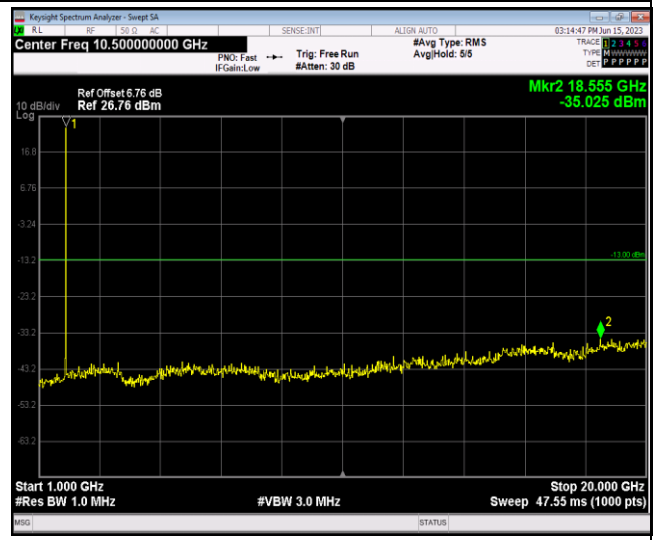

Band2-1.4MHz-16QAM-18607-1RB#0-Range2:1000~20000MHz