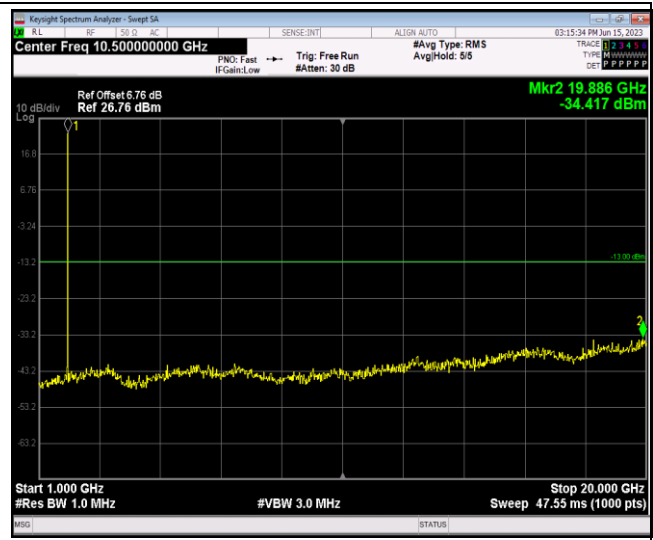

Remark: All bandwidth and all modulation had been tested, but only the worst case data displayed in this report.

Test Graphs

Band2-1.4MHz-16QAM-18607-1RB#0-Range1:30~1000MHz

Band2-1.4MHz-16QAM-18607-1RB#0-Range2:1000~20000MHz