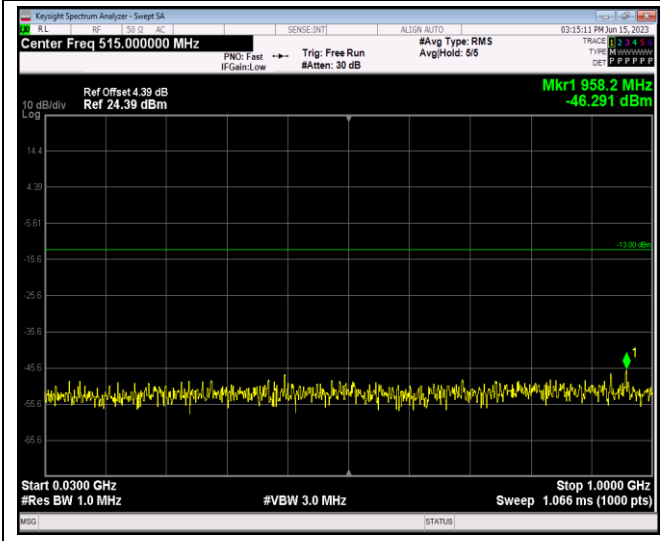

Band2-1.4MHz-16QAM-18900-1RB#0-Range1:30~1000MHz

JianYan Testing Group Shenzhen Co., Ltd.
No.101, Building 8, Innovation Wisdom Port, No.155 Hongtian Road, Huangpu Community,
Xinqiao Street, Bao'an District, Shenzhen, Guangdong, People's Republic of China.
Tel: +86-755-23118282, Fax: +86-755-23116366