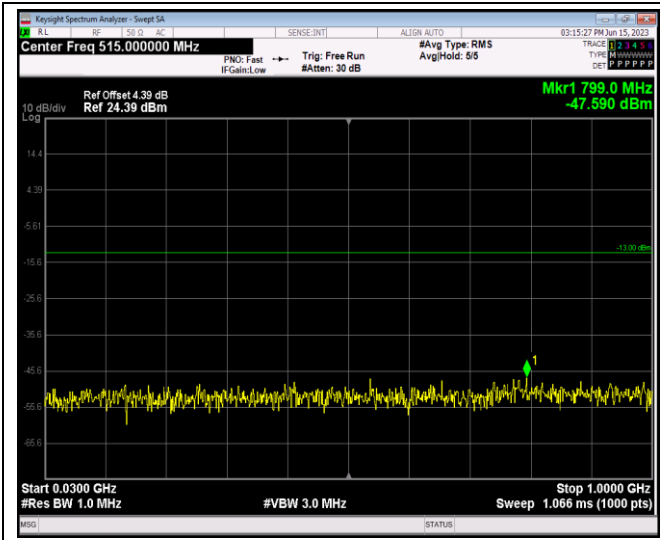

JianYan Testing Group Shenzhen Co., Ltd.
No.101, Building 8, Innovation Wisdom Port, No.155 Hongtian Road, Huangpu Community,
Xinqiao Street, Bao'an District, Shenzhen, Guangdong, People's Republic of China.
Tel: +86-755-23118282, Fax: +86-755-23116366

Project No.: JYTSZR2306025