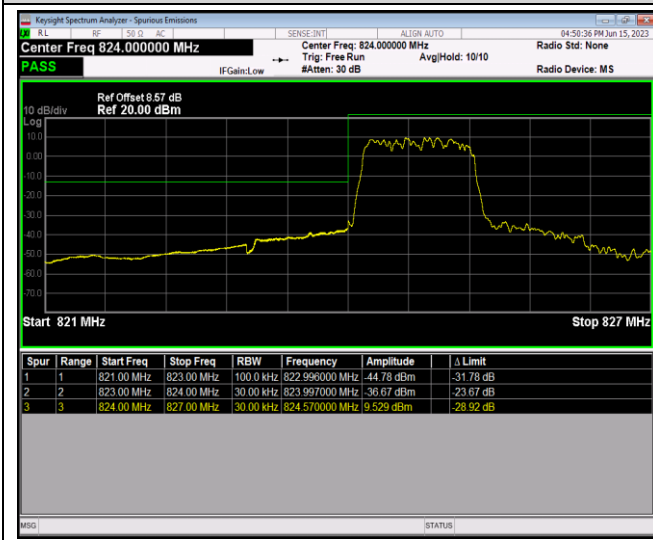

Band4-20MHz-16QAM-20300-1RB#0

Band4-20MHz-16QAM-20300-1RB#99

Band4-20MHz-16QAM-20300-100RB#0

Band5-1.4MHz-QPSK-20407-1RB#0

Band5-1.4MHz-QPSK-20407-1RB#5

Band5-1.4MHz-QPSK-20407-6RB#0

Band5-1.4MHz-QPSK-20643-1RB#0