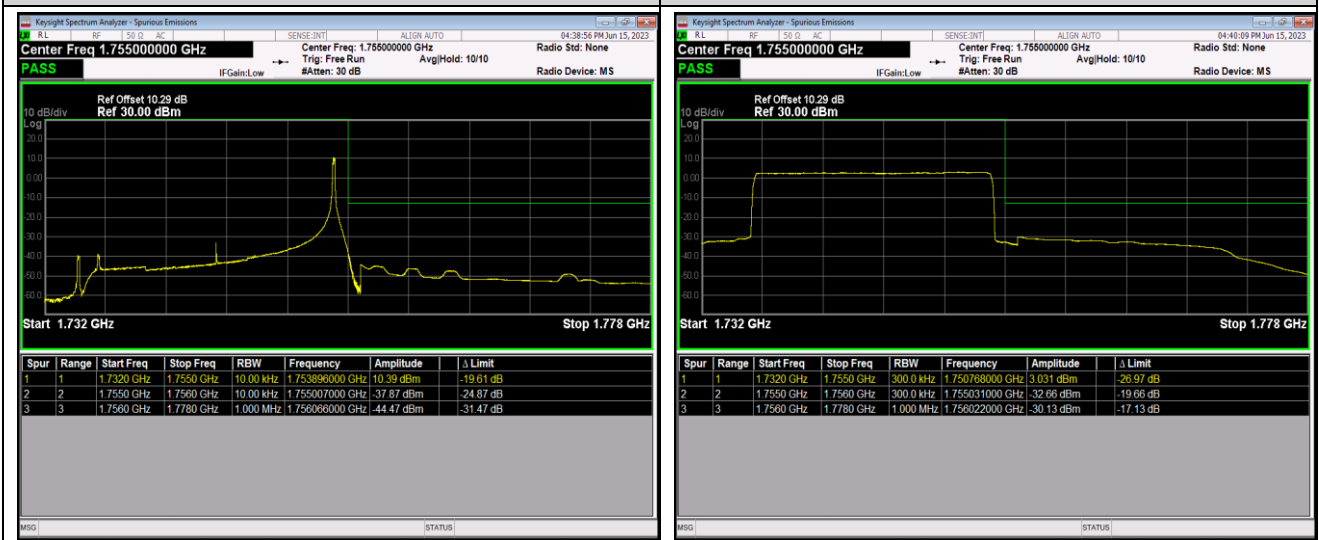

Band4-20MHz-16QAM-20300-1RB#99

Band4-20MHz-16QAM-20300-100RB#0

Band5-1.4MHz-QPSK-20407-1RB#0

Band5-1.4MHz-QPSK-20407-1RB#5