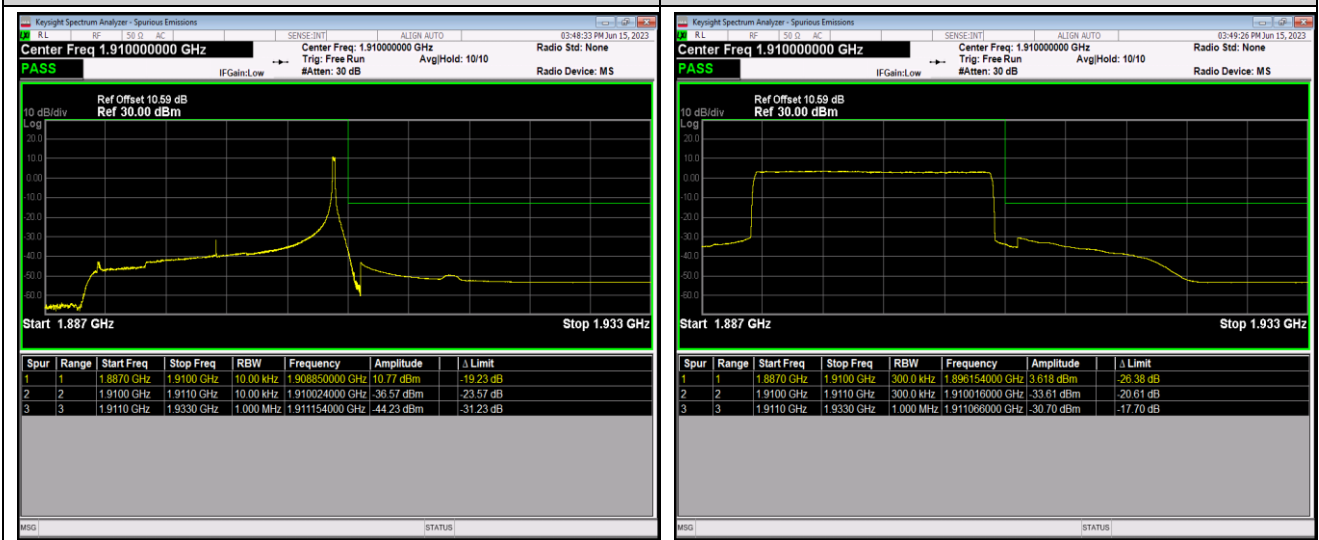

Band2-20MHz-QPSK-19100-1RB#99

Band2-20MHz-QPSK-19100-100RB#0

Band2-20MHz-16QAM-18700-1RB#0

Band2-20MHz-16QAM-18700-1RB#99