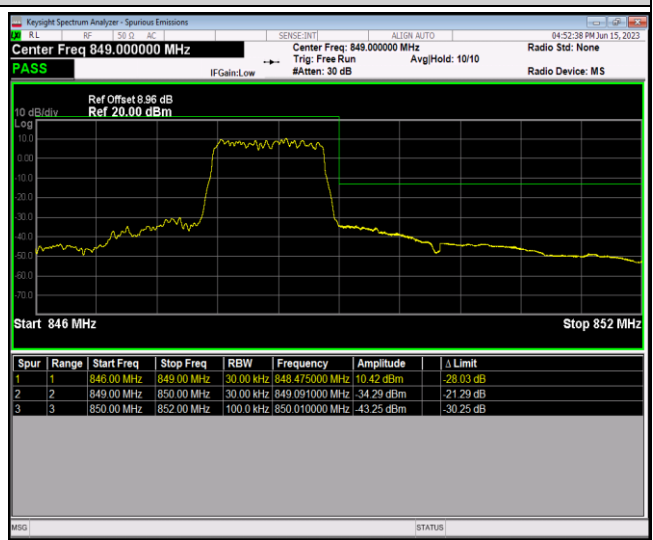

Band5-1.4MHz-QPSK-20643-6RB#0

Band5-1.4MHz-16QAM-20407-1RB#5