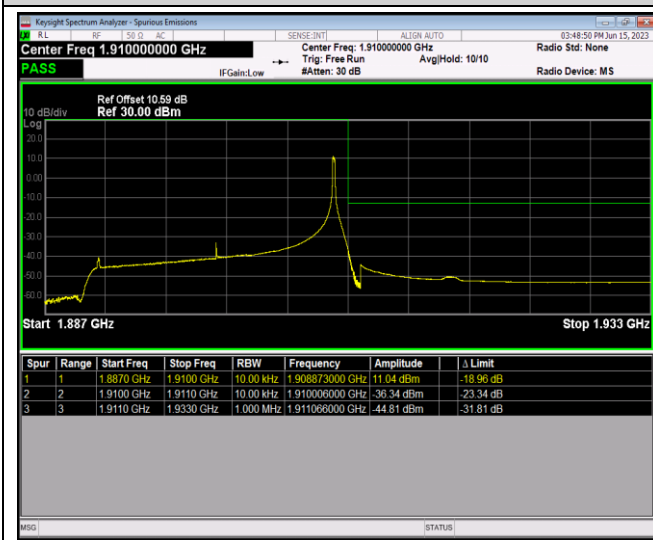

Band2-20MHz-16QAM-19100-1RB#99

Band4-1.4MHz-QPSK-19957-1RB#0