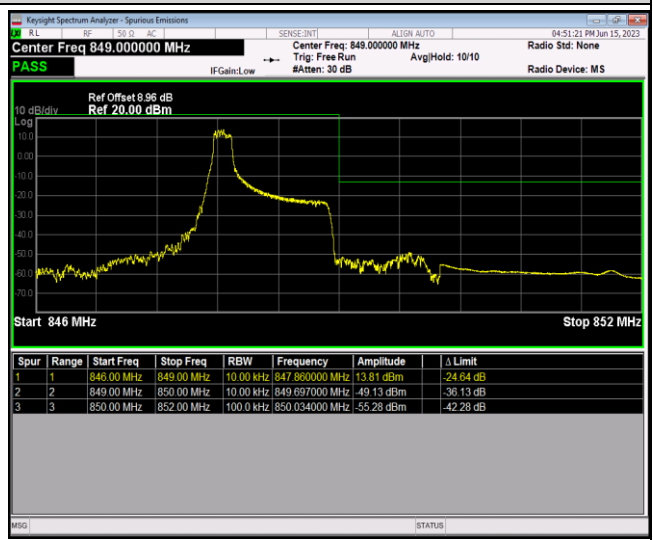

Band5-1.4MHz-QPSK-20643-1RB#0

Band5-1.4MHz-QPSK-20643-6RB#0