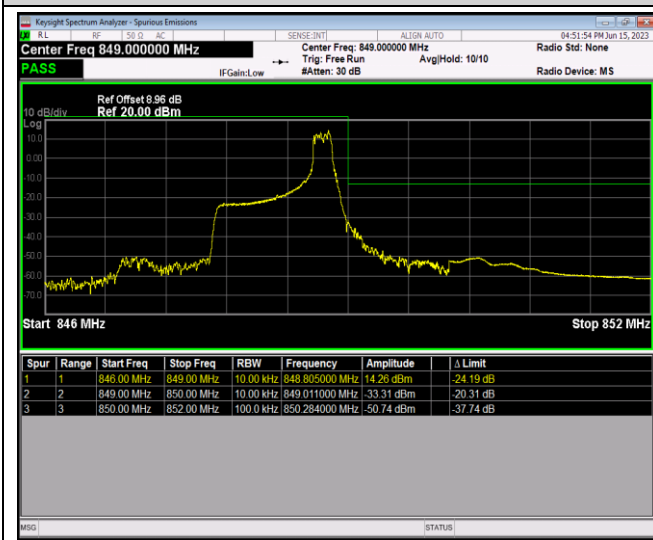

Band5-1.4MHz-QPSK-20643-1RB#5

Band5-1.4MHz-16QAM-20407-1RB#0