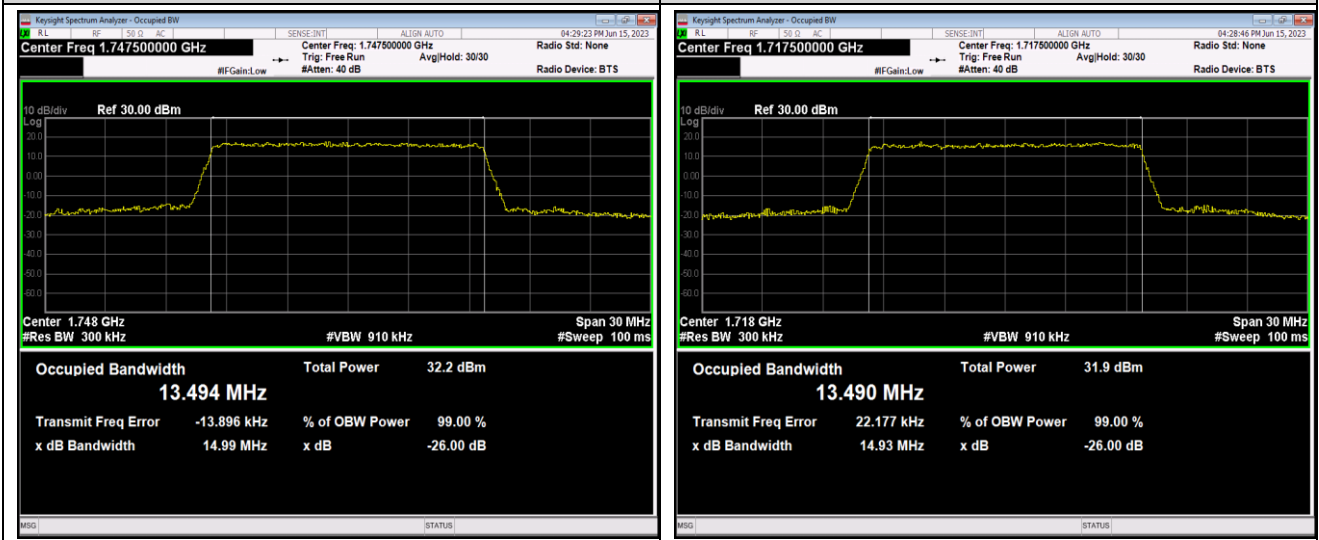

Band4-15MHz-QPSK-20325-75RB#0

Band4-15MHz-16QAM-20025-75RB#0

Band4-15MHz-16QAM-20175-75RB#0

Band4-15MHz-16QAM-20325-75RB#0

Band4-20MHz-QPSK-20050-100RB#0

Band4-20MHz-QPSK-20175-100RB#0

Band5-1.4MHz-QPSK-20643-6RB#0