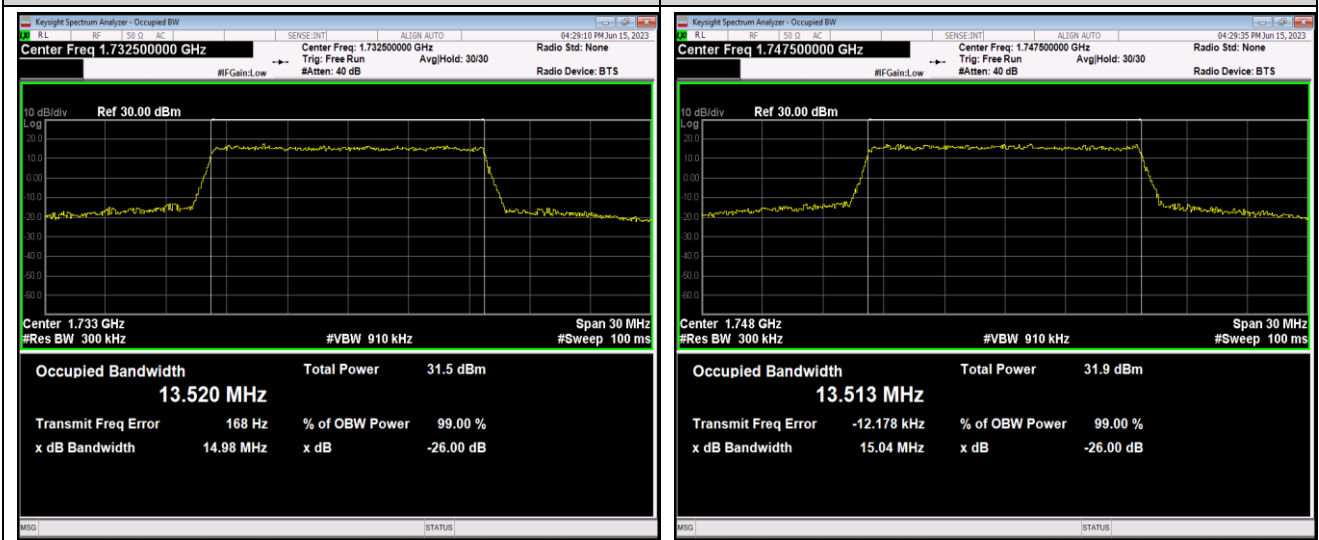

Band4-15MHz-QPSK-20325-75RB#0

Band4-15MHz-16QAM-20025-75RB#0

Band4-15MHz-16QAM-20175-75RB#0

Band4-15MHz-16QAM-20325-75RB#0

Band4-20MHz-QPSK-20050-100RB#0

Band4-20MHz-QPSK-20175-100RB#0

Band5-1.4MHz-QPSK-20643-6RB#0