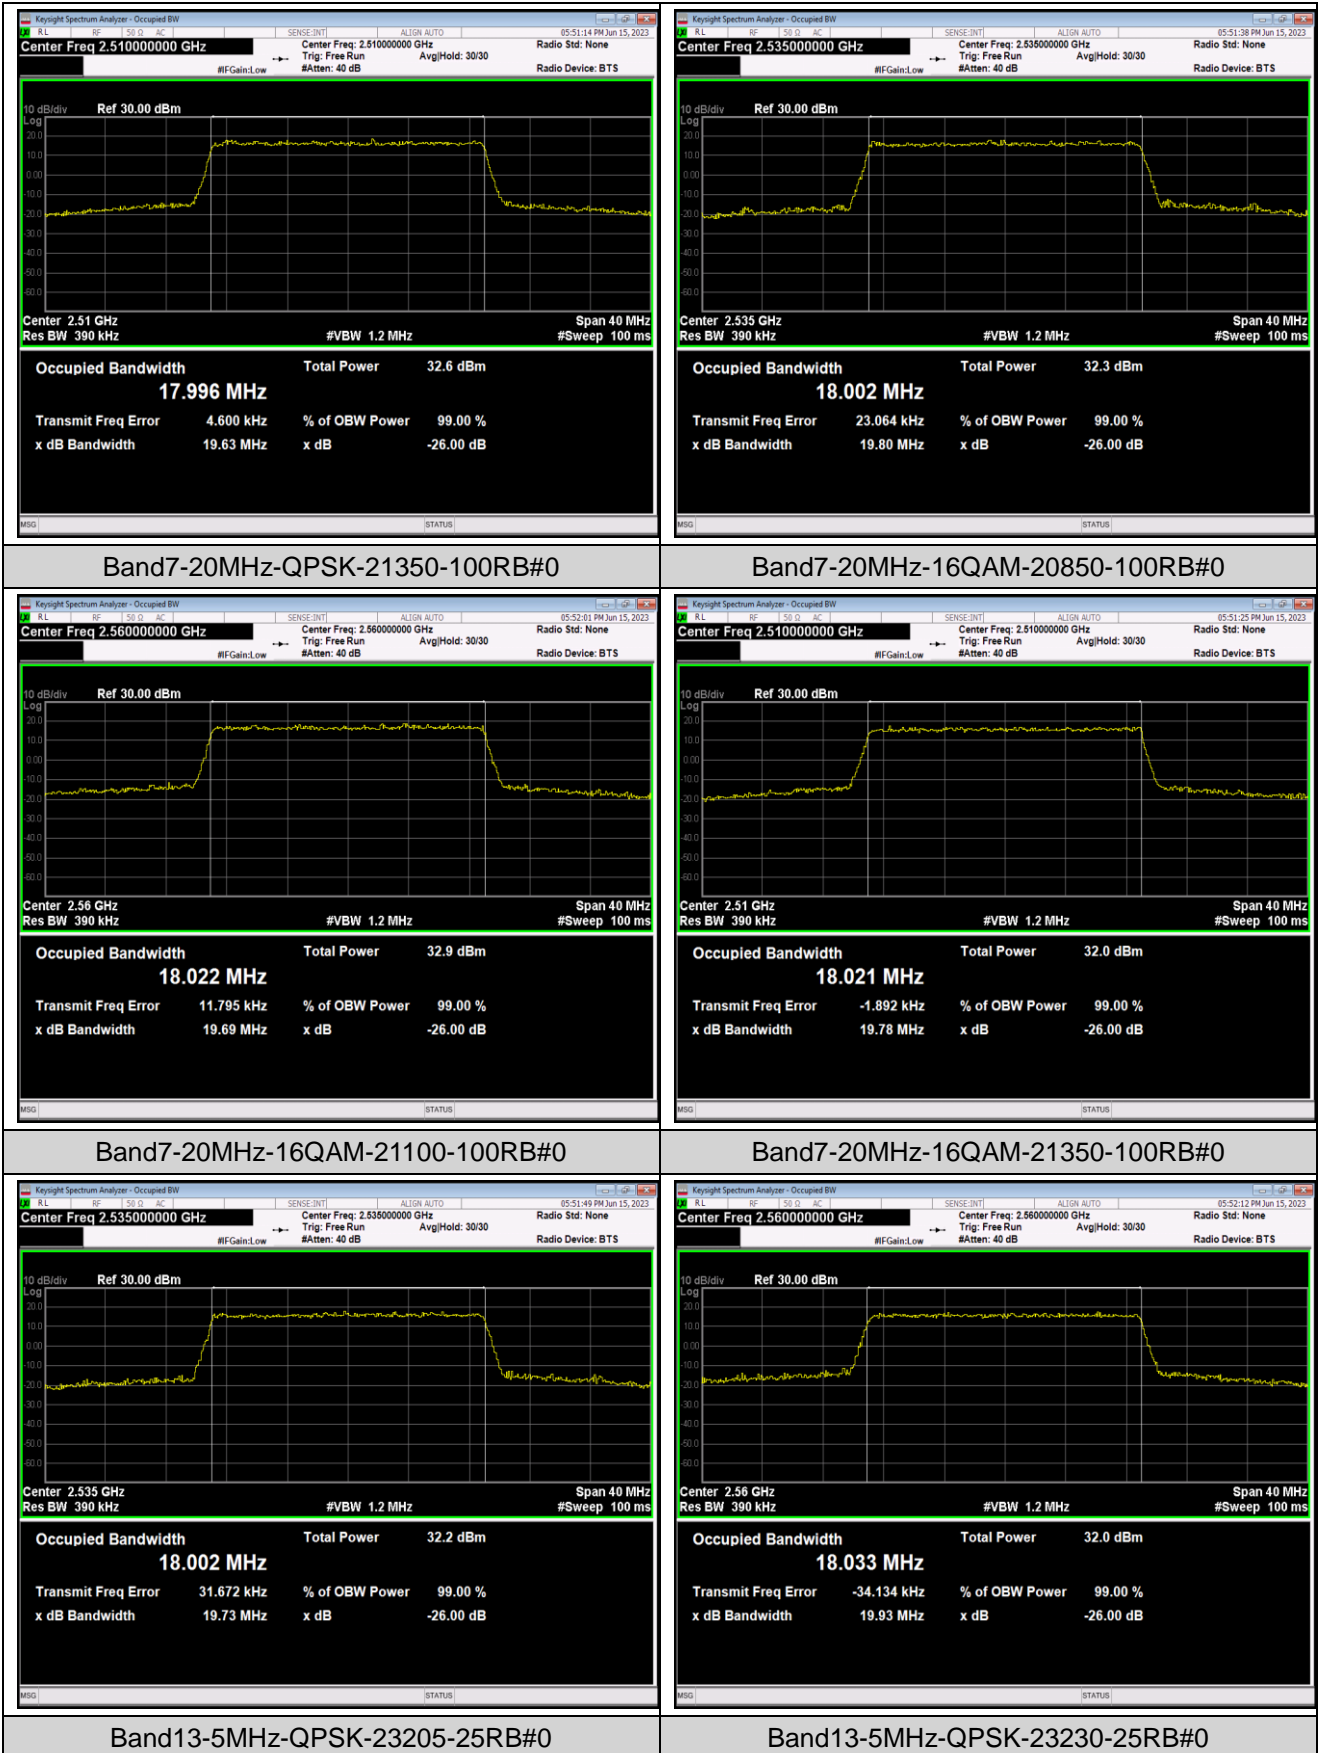

Band4-15MHz-QPSK-20325-75RB#0

Band4-15MHz-16QAM-20025-75RB#0

Band4-15MHz-16QAM-20175-75RB#0

Band4-15MHz-16QAM-20325-75RB#0

Band4-20MHz-QPSK-20050-100RB#0

Band4-20MHz-QPSK-20175-100RB#0

Band5-1.4MHz-QPSK-20643-6RB#0

Band7-15MHz-QPSK-21375-75RB#0

Band7-15MHz-16QAM-20825-75RB#0

Band7-15MHz-16QAM-21100-75RB#0

Band7-15MHz-16QAM-21375-75RB#0

Band7-20MHz-QPSK-20850-100RB#0

Band7-20MHz-QPSK-21100-100RB#0

Band13-5MHz-QPSK-23255-25RB#0