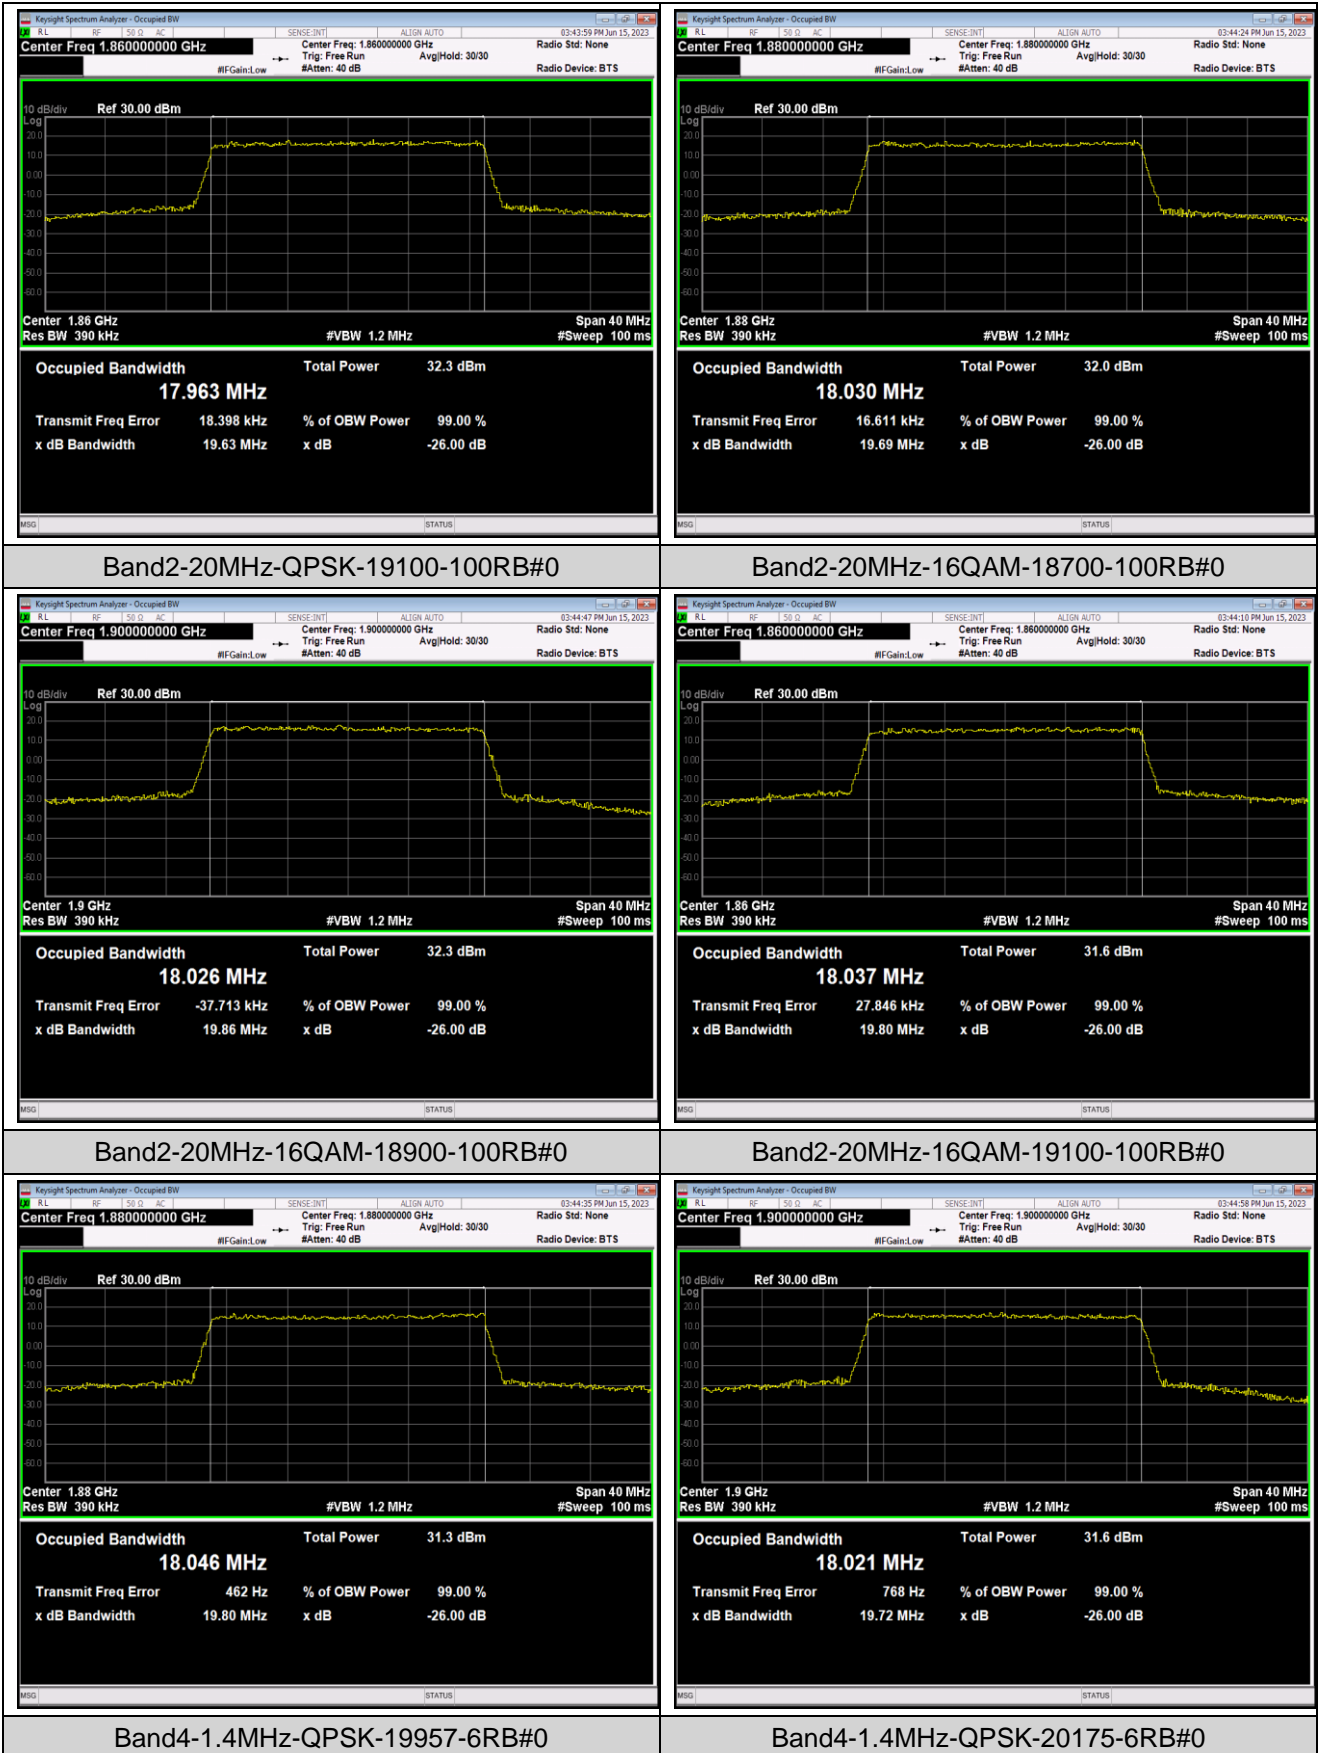

Band2-20MHz-QPSK-18700-100RB#0

Band2-20MHz-QPSK-18900-100RB#0