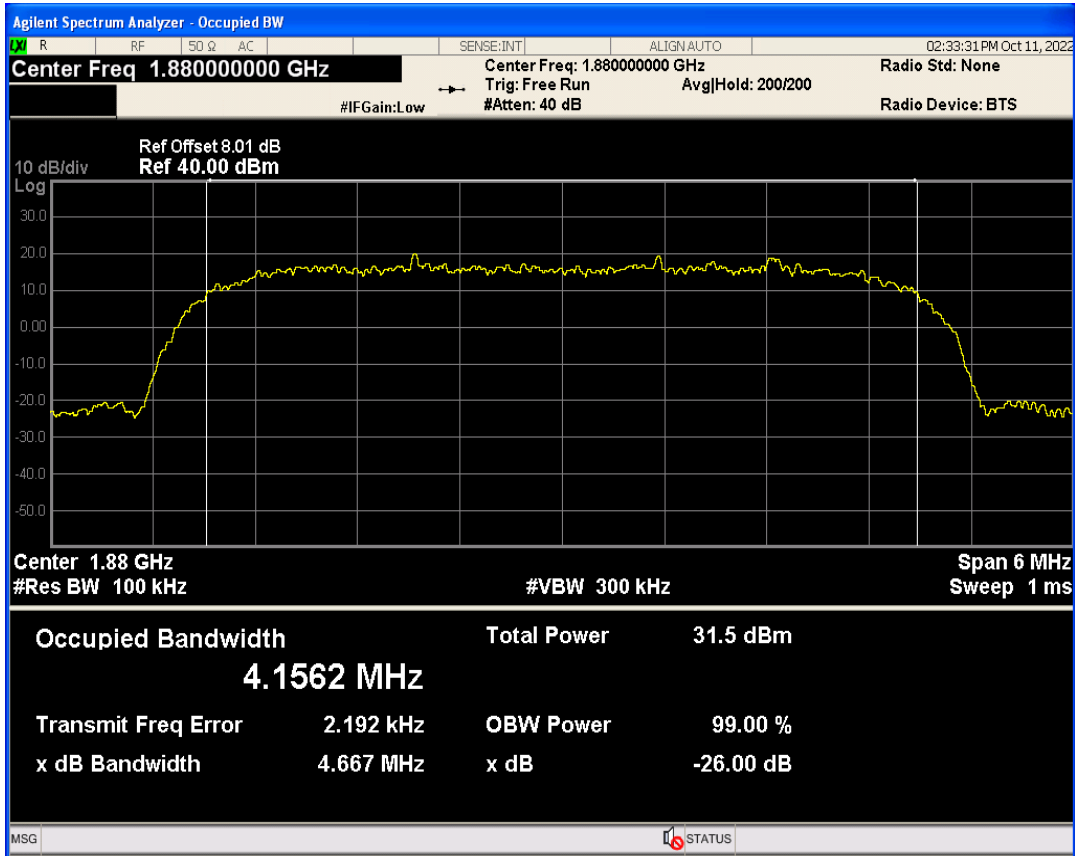

WCDMA Band2 Channel=9400