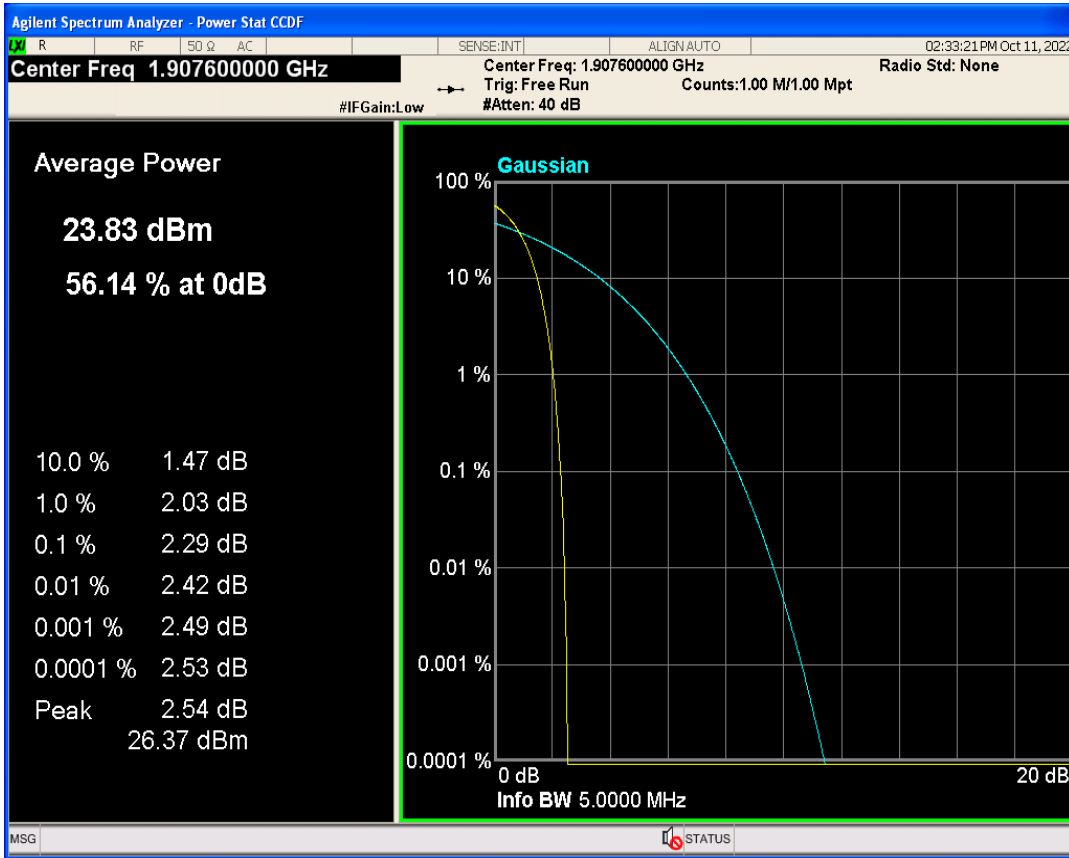

WCDMA Band2 Channel=9538