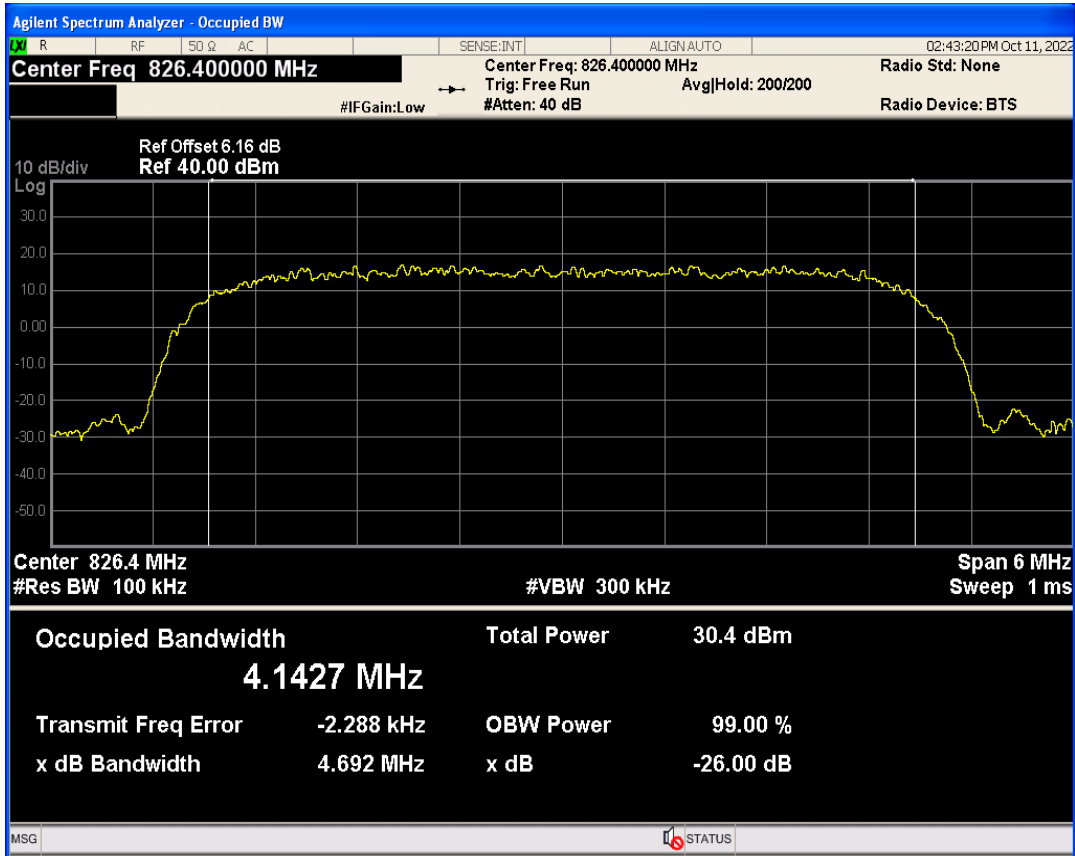

WCDMA Band2 Channel=9262

WCDMA Band2 Channel=9400

WCDMA Band2 Channel=9538

WCDMA Band5 Channel=4132

WCDMA Band5 Channel=4233

WCDMA Band5 Channel=4182

Band edge

Band	Channel	Frequency (MHz)	Spur Freq (MHz)	Spur Level (dBm)	Limit (dBm)	Verdict
WCDMA Band2	9262	1852.4	1850.00	-21.15	-13	PASS
WCDMA Band2	9538	1907.6	1910.00	-19.89	-13	PASS
WCDMA Band5	4132	826.4	824.00	-25.72	-13	PASS
WCDMA Band5	4233	846.6	849.00	-23.24	-13	PASS