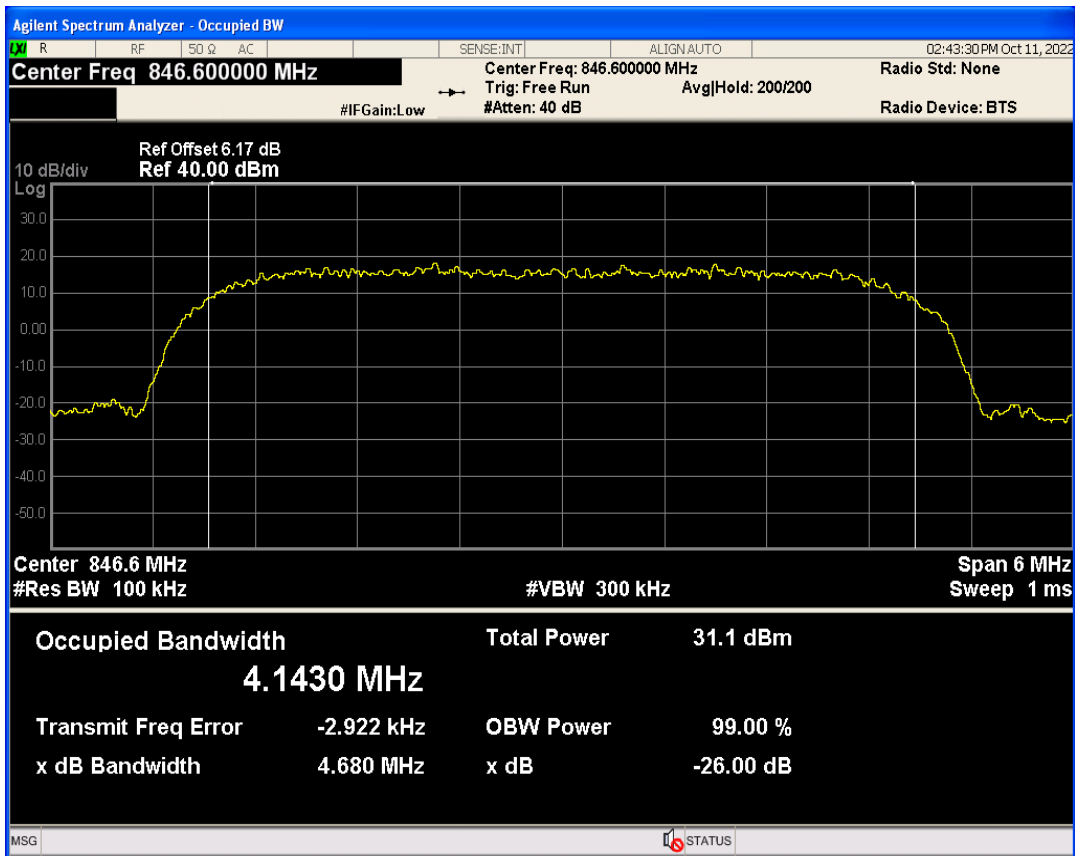

WCDMA Band2 Channel=9262

WCDMA Band2 Channel=9400

WCDMA Band2 Channel=9538

WCDMA Band5 Channel=4132

WCDMA Band5 Channel=4233

WCDMA Band5 Channel=4182

Band edge

Band	Channel	Frequency (MHz)	Spur Freq (MHz)	Spur Level (dBm)	Limit (dBm)	Verdict
WCDMA Band2	9262	1852.4	1850.00	-21.15	-13	PASS
WCDMA Band2	9538	1907.6	1910.00	-19.89	-13	PASS
WCDMA Band5	4132	826.4	824.00	-25.72	-13	PASS
WCDMA Band5	4233	846.6	849.00	-23.24	-13	PASS