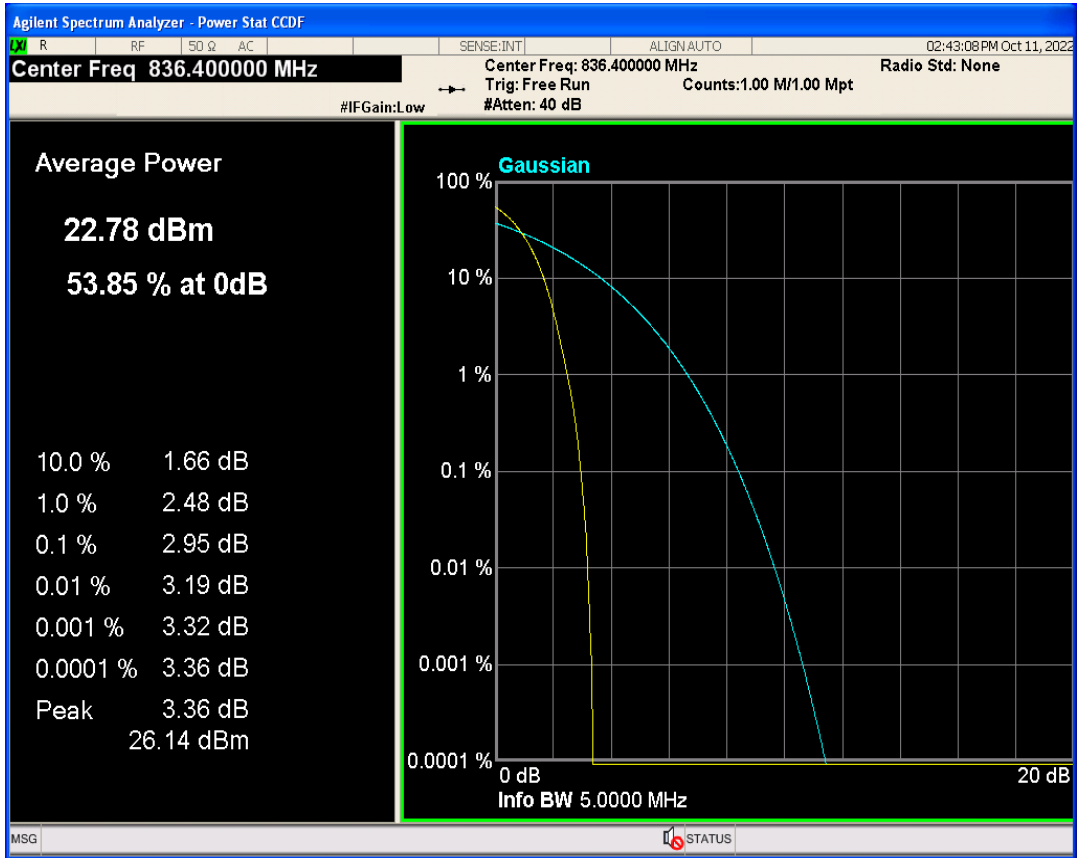

WCDMA Band2 Channel=9262

WCDMA Band2 Channel=9538

WCDMA Band2 Channel=9400

WCDMA Band5 Channel=4132

WCDMA Band5 Channel=4233

WCDMA Band5 Channel=4182

Occupied bandwidth

Band	Channel	Frequency (MHz)	99% OBW (kHz)	-26dB EBW (kHz)	Verdict
WCDMA Band2	9262	1852.4	4166.625	4663.422	PASS
WCDMA Band2	9400	1880	4156.197	4666.984	PASS
WCDMA Band2	9538	1907.6	4184.383	4700.847	PASS
WCDMA Band5	4132	826.4	4142.699	4691.626	PASS
WCDMA Band5	4182	836.4	4166.465	4689.630	PASS
WCDMA Band5	4233	846.6	4142.961	4680.427	PASS