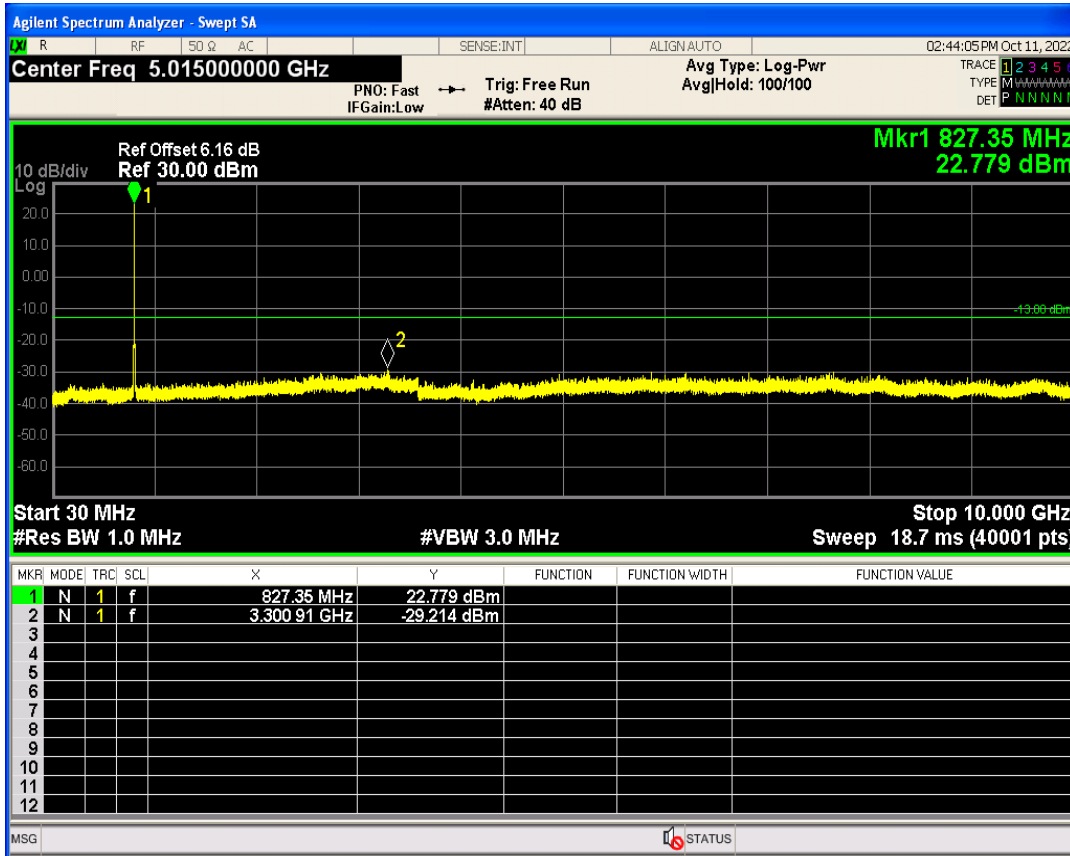

WCDMA Band2 Channel=9538

WCDMA Band2 Channel=9262

WCDMA Band5 Channel=4233

WCDMA Band5 Channel=4132

Out-of-band emissions

Band	Channel	Frequency (MHz)	Spur Freq (MHz)	Spur Level (dBm)	Limit (dBm)	Verdict
WCDMA Band2	9262	1852.4	19938.59	-23.79	-13	PASS
WCDMA Band2	9400	1880	17886.18	-23.52	-13	PASS
WCDMA Band2	9538	1907.6	19946.58	-23.77	-13	PASS
WCDMA Band5	4132	826.4	3300.91	-29.21	-13	PASS
WCDMA Band5	4182	836.4	3104.00	-29.70	-13	PASS
WCDMA Band5	4233	846.6	3381.42	-28.33	-13	PASS

WCDMA Band2 Channel=9262

WCDMA Band2 Channel=9538

WCDMA Band2 Channel=9400

WCDMA Band5 Channel=4132

WCDMA Band5 Channel=4233

WCDMA Band5 Channel=4182

Conducted output power

Band	Channel	Frequency (MHz)	Power (dBm)	Verdict
HSDPA Band2 Subtest1	9262	1852.4	23.05	PASS
HSDPA Band2 Subtest2	9262	1852.4	22.78	PASS
HSDPA Band2 Subtest3	9262	1852.4	22.18	PASS
HSDPA Band2 Subtest4	9262	1852.4	22.06	PASS
HSDPA Band2 Subtest1	9400	1880	22.71	PASS
HSDPA Band2 Subtest2	9400	1880	22.45	PASS
HSDPA Band2 Subtest3	9400	1880	21.87	PASS
HSDPA Band2 Subtest4	9400	1880	21.81	PASS
HSDPA Band2 Subtest1	9538	1907.6	22.80	PASS
HSDPA Band2 Subtest2	9538	1907.6	22.53	PASS
HSDPA Band2 Subtest3	9538	1907.6	22.17	PASS
HSDPA Band2 Subtest4	9538	1907.6	21.83	PASS
HSDPA Band5 Subtest1	4132	826.4	22.55	PASS
HSDPA Band5 Subtest2	4132	826.4	22.32	PASS
HSDPA Band5 Subtest3	4132	826.4	21.99	PASS
HSDPA Band5 Subtest4	4132	826.4	21.75	PASS
HSDPA Band5 Subtest1	4182	836.4	22.07	PASS
HSDPA Band5 Subtest2	4182	836.4	21.85	PASS
HSDPA Band5 Subtest3	4182	836.4	21.56	PASS
HSDPA Band5 Subtest4	4182	836.4	21.36	PASS
HSDPA Band5 Subtest1	4233	846.6	22.58	PASS
HSDPA Band5 Subtest2	4233	846.6	22.42	PASS
HSDPA Band5 Subtest3	4233	846.6	22.11	PASS
HSDPA Band5 Subtest4	4233	846.6	21.92	PASS