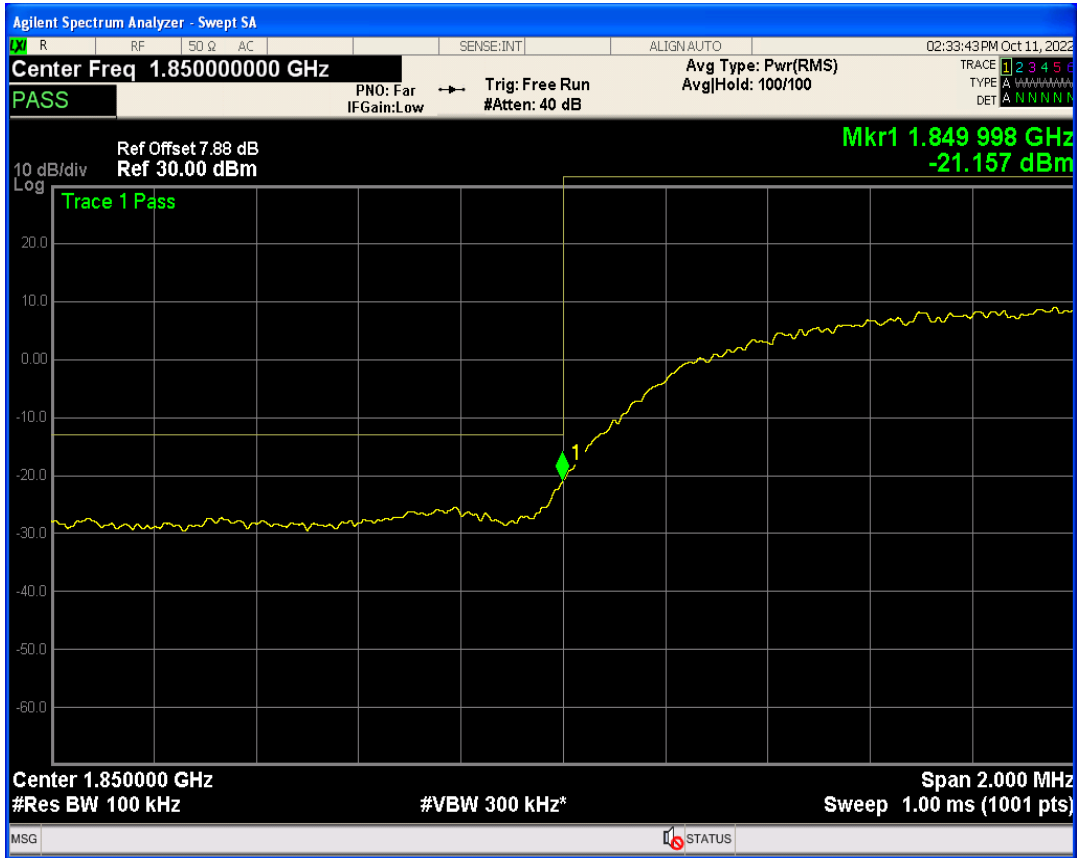

WCDMA Band2 Channel=9262

WCDMA Band2 Channel=9400

WCDMA Band2 Channel=9538

WCDMA Band5 Channel=4132

WCDMA Band5 Channel=4233

WCDMA Band5 Channel=4182

Band edge

Band	Channel	Frequency (MHz)	Spur Freq (MHz)	Spur Level (dBm)	Limit (dBm)	Verdict
WCDMA Band2	9262	1852.4	1850.00	-21.15	-13	PASS
WCDMA Band2	9538	1907.6	1910.00	-19.89	-13	PASS
WCDMA Band5	4132	826.4	824.00	-25.72	-13	PASS
WCDMA Band5	4233	846.6	849.00	-23.24	-13	PASS

WCDMA Band2 Channel=9538

WCDMA Band2 Channel=9262

WCDMA Band5 Channel=4233

WCDMA Band5 Channel=4132

Out-of-band emissions

Band	Channel	Frequency (MHz)	Spur Freq (MHz)	Spur Level (dBm)	Limit (dBm)	Verdict
WCDMA Band2	9262	1852.4	19938.59	-23.79	-13	PASS
WCDMA Band2	9400	1880	17886.18	-23.52	-13	PASS
WCDMA Band2	9538	1907.6	19946.58	-23.77	-13	PASS
WCDMA Band5	4132	826.4	3300.91	-29.21	-13	PASS
WCDMA Band5	4182	836.4	3104.00	-29.70	-13	PASS
WCDMA Band5	4233	846.6	3381.42	-28.33	-13	PASS