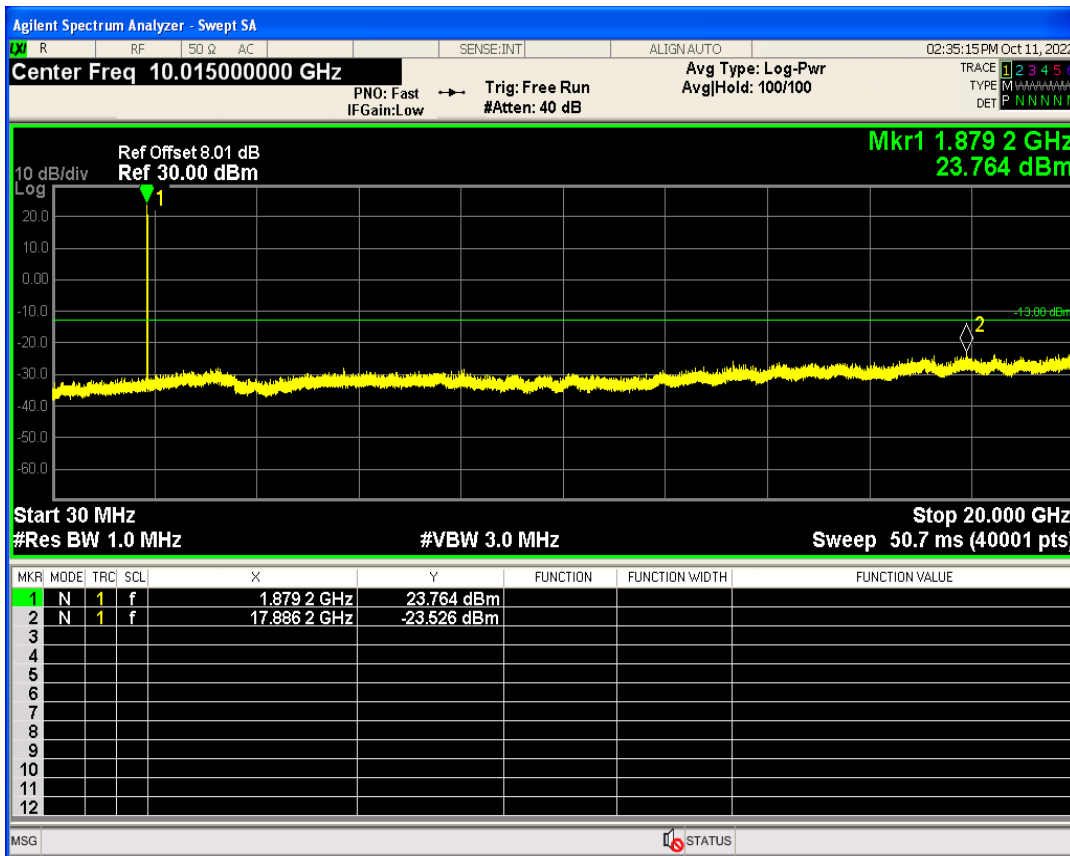

WCDMA Band2 Channel=9400