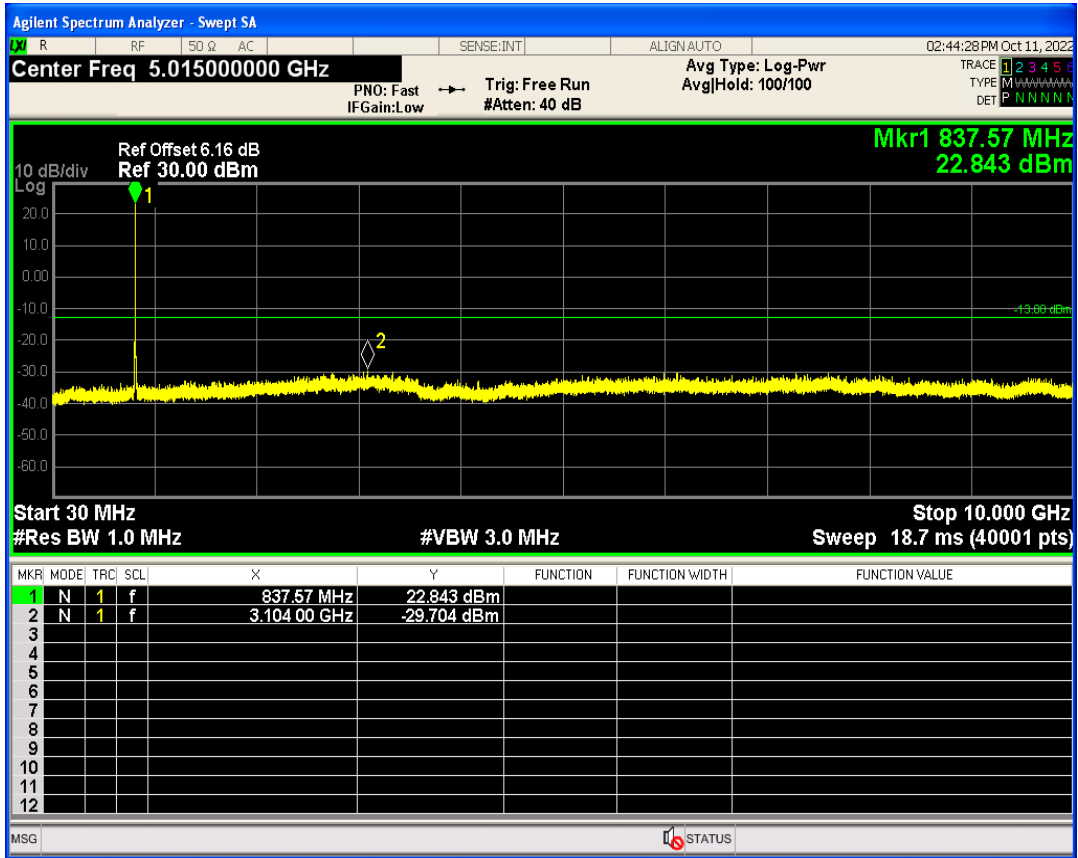

WCDMA Band2 Channel=9538

WCDMA Band2 Channel=9262

WCDMA Band5 Channel=4233

WCDMA Band5 Channel=4132

Out-of-band emissions

Band	Channel	Frequency (MHz)	Spur Freq (MHz)	Spur Level (dBm)	Limit (dBm)	Verdict
WCDMA Band2	9262	1852.4	19938.59	-23.79	-13	PASS
WCDMA Band2	9400	1880	17886.18	-23.52	-13	PASS
WCDMA Band2	9538	1907.6	19946.58	-23.77	-13	PASS
WCDMA Band5	4132	826.4	3300.91	-29.21	-13	PASS
WCDMA Band5	4182	836.4	3104.00	-29.70	-13	PASS
WCDMA Band5	4233	846.6	3381.42	-28.33	-13	PASS

WCDMA Band2 Channel=9262

WCDMA Band2 Channel=9538

WCDMA Band2 Channel=9400

WCDMA Band5 Channel=4132

WCDMA Band5 Channel=4233

WCDMA Band5 Channel=4182

Conducted output power

Band	Channel	Frequency (MHz)	Power (dBm)	Verdict
HSDPA Band2 Subtest1	9262	1852.4	23.05	PASS
HSDPA Band2 Subtest2	9262	1852.4	22.78	PASS
HSDPA Band2 Subtest3	9262	1852.4	22.18	PASS
HSDPA Band2 Subtest4	9262	1852.4	22.06	PASS
HSDPA Band2 Subtest1	9400	1880	22.71	PASS
HSDPA Band2 Subtest2	9400	1880	22.45	PASS
HSDPA Band2 Subtest3	9400	1880	21.87	PASS
HSDPA Band2 Subtest4	9400	1880	21.81	PASS
HSDPA Band2 Subtest1	9538	1907.6	22.80	PASS
HSDPA Band2 Subtest2	9538	1907.6	22.53	PASS
HSDPA Band2 Subtest3	9538	1907.6	22.17	PASS
HSDPA Band2 Subtest4	9538	1907.6	21.83	PASS
HSDPA Band5 Subtest1	4132	826.4	22.55	PASS
HSDPA Band5 Subtest2	4132	826.4	22.32	PASS
HSDPA Band5 Subtest3	4132	826.4	21.99	PASS
HSDPA Band5 Subtest4	4132	826.4	21.75	PASS
HSDPA Band5 Subtest1	4182	836.4	22.07	PASS
HSDPA Band5 Subtest2	4182	836.4	21.85	PASS
HSDPA Band5 Subtest3	4182	836.4	21.56	PASS
HSDPA Band5 Subtest4	4182	836.4	21.36	PASS
HSDPA Band5 Subtest1	4233	846.6	22.58	PASS
HSDPA Band5 Subtest2	4233	846.6	22.42	PASS
HSDPA Band5 Subtest3	4233	846.6	22.11	PASS
HSDPA Band5 Subtest4	4233	846.6	21.92	PASS