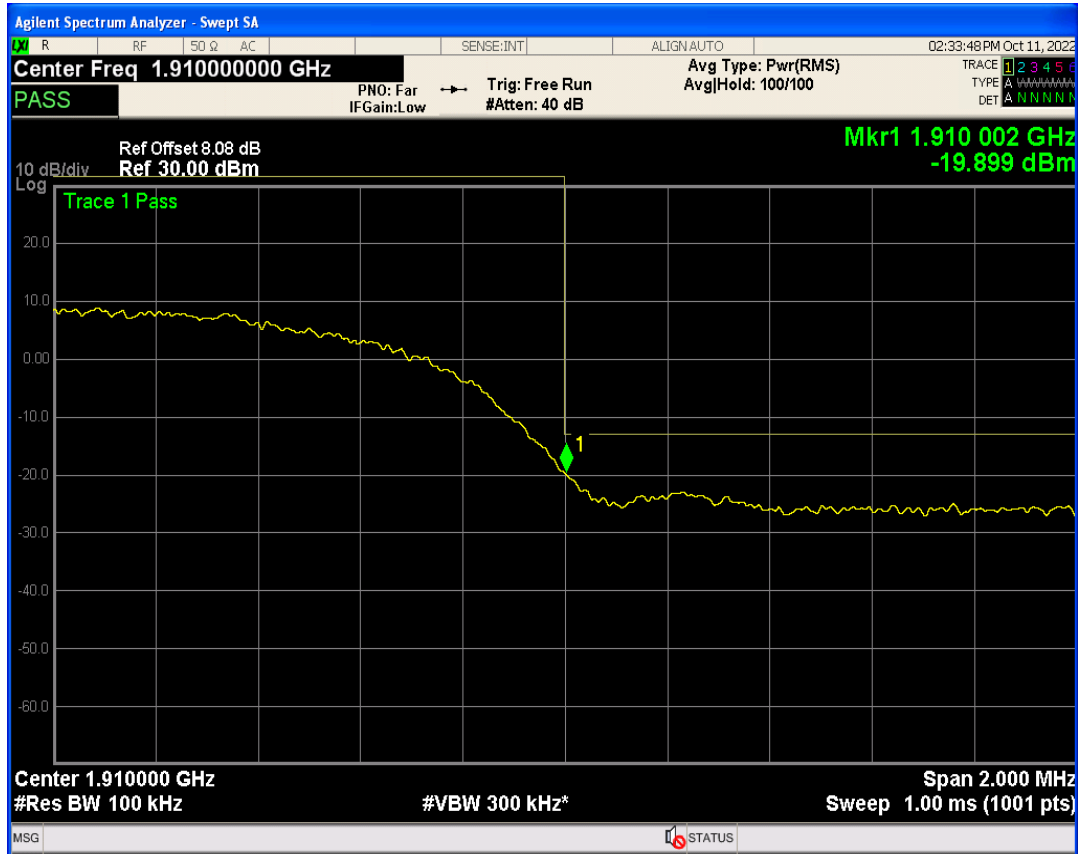

WCDMA Band2 Channel=9262

WCDMA Band2 Channel=9400

WCDMA Band2 Channel=9538

WCDMA Band5 Channel=4132

WCDMA Band5 Channel=4233

WCDMA Band5 Channel=4182

Band edge

Band	Channel	Frequency (MHz)	Spur Freq (MHz)	Spur Level (dBm)	Limit (dBm)	Verdict
WCDMA Band2	9262	1852.4	1850.00	-21.15	-13	PASS
WCDMA Band2	9538	1907.6	1910.00	-19.89	-13	PASS
WCDMA Band5	4132	826.4	824.00	-25.72	-13	PASS
WCDMA Band5	4233	846.6	849.00	-23.24	-13	PASS

WCDMA Band2 Channel=9538

WCDMA Band2 Channel=9262

WCDMA Band5 Channel=4233

WCDMA Band5 Channel=4132

Out-of-band emissions

Band	Channel	Frequency (MHz)	Spur Freq (MHz)	Spur Level (dBm)	Limit (dBm)	Verdict
WCDMA Band2	9262	1852.4	19938.59	-23.79	-13	PASS
WCDMA Band2	9400	1880	17886.18	-23.52	-13	PASS
WCDMA Band2	9538	1907.6	19946.58	-23.77	-13	PASS
WCDMA Band5	4132	826.4	3300.91	-29.21	-13	PASS
WCDMA Band5	4182	836.4	3104.00	-29.70	-13	PASS
WCDMA Band5	4233	846.6	3381.42	-28.33	-13	PASS