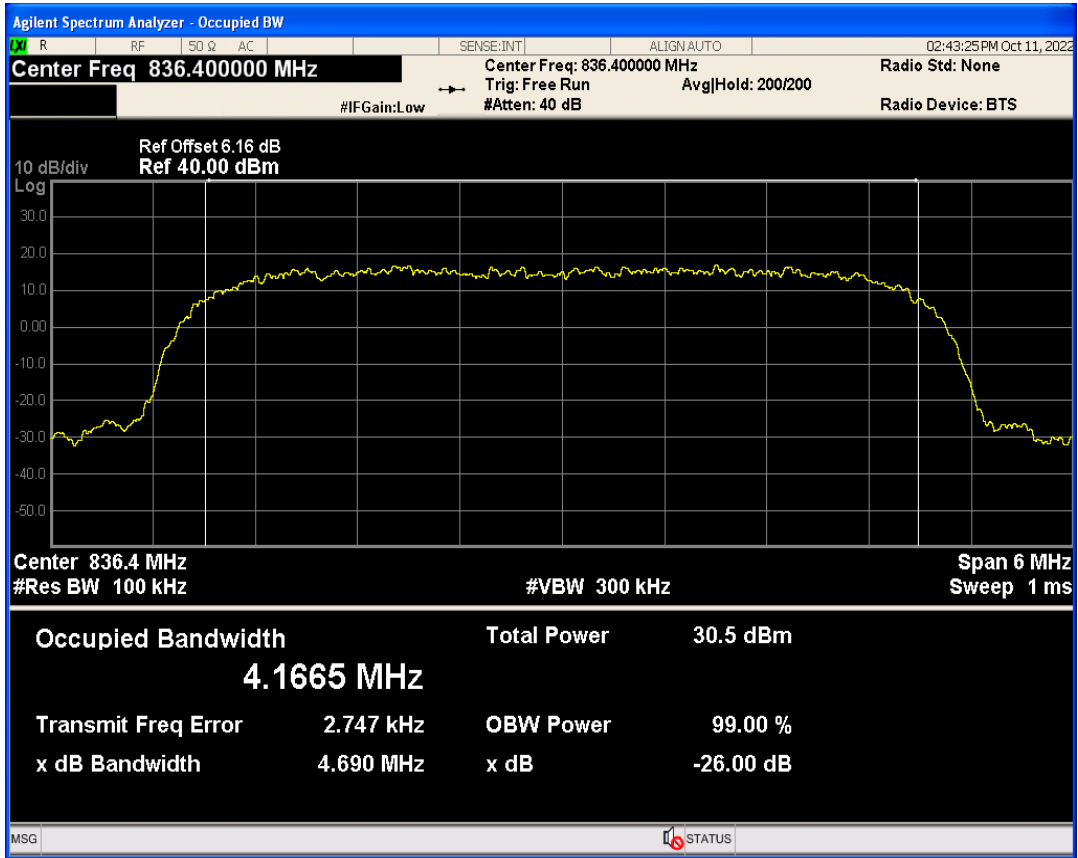

WCDMA Band2 Channel=9262

WCDMA Band2 Channel=9400

WCDMA Band2 Channel=9538

WCDMA Band5 Channel=4132

WCDMA Band5 Channel=4233

WCDMA Band5 Channel=4182

Band edge

Band	Channel	Frequency (MHz)	Spur Freq (MHz)	Spur Level (dBm)	Limit (dBm)	Verdict
WCDMA Band2	9262	1852.4	1850.00	-21.15	-13	PASS
WCDMA Band2	9538	1907.6	1910.00	-19.89	-13	PASS
WCDMA Band5	4132	826.4	824.00	-25.72	-13	PASS
WCDMA Band5	4233	846.6	849.00	-23.24	-13	PASS