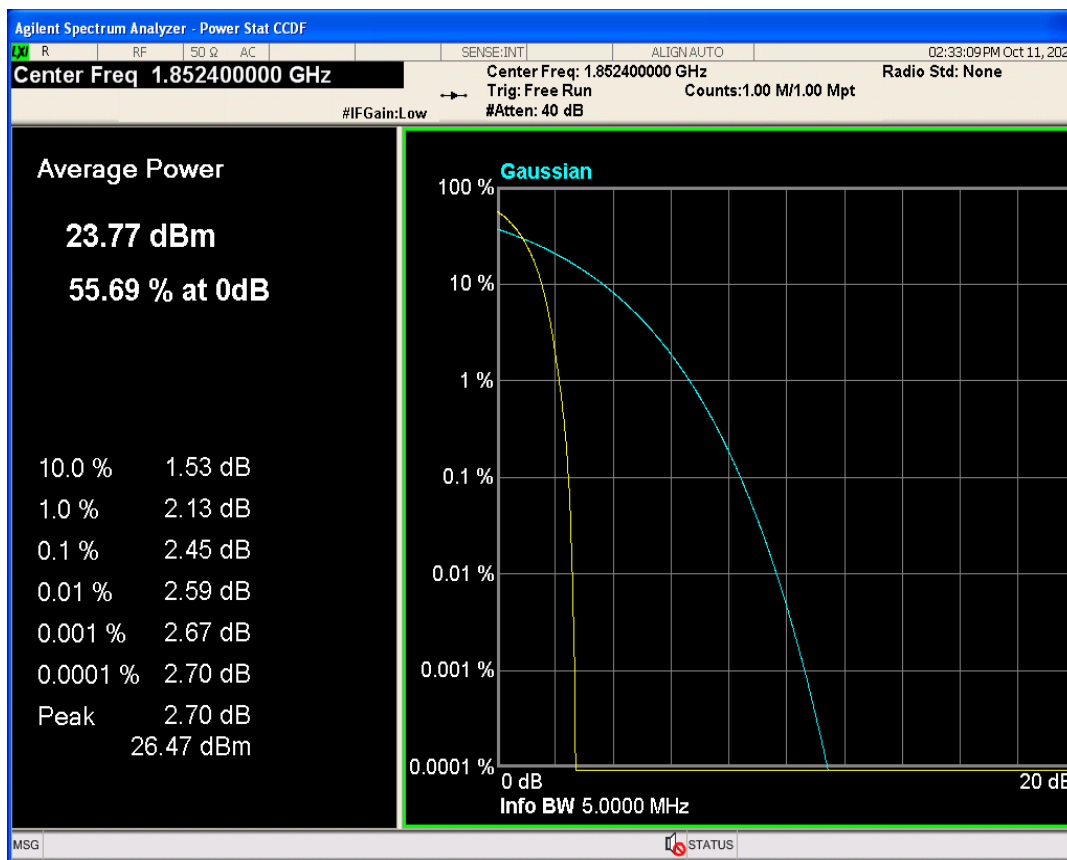

Conducted output power

Band	Channel	Frequency (MHz)	Power (dBm)	Verdict
WCDMA Band2	9262	1852.4	23.07	PASS
WCDMA Band2	9400	1880	23.11	PASS
WCDMA Band2	9538	1907.6	23.10	PASS
WCDMA Band5	4132	826.4	22.54	PASS
WCDMA Band5	4182	836.4	22.47	PASS
WCDMA Band5	4233	846.6	22.83	PASS

Peak-to-Average Ratio

Band	Channel	Frequency (MHz)	Result (dB)	high Limit (dB)	Verdict
WCDMA Band2	9262	1852.4	2.45	13	PASS
WCDMA Band2	9400	1880	2.61	13	PASS
WCDMA Band2	9538	1907.6	2.29	13	PASS
WCDMA Band5	4132	826.4	2.83	13	PASS
WCDMA Band5	4182	836.4	2.95	13	PASS
WCDMA Band5	4233	846.6	2.65	13	PASS

WCDMA Band2 Channel=9262