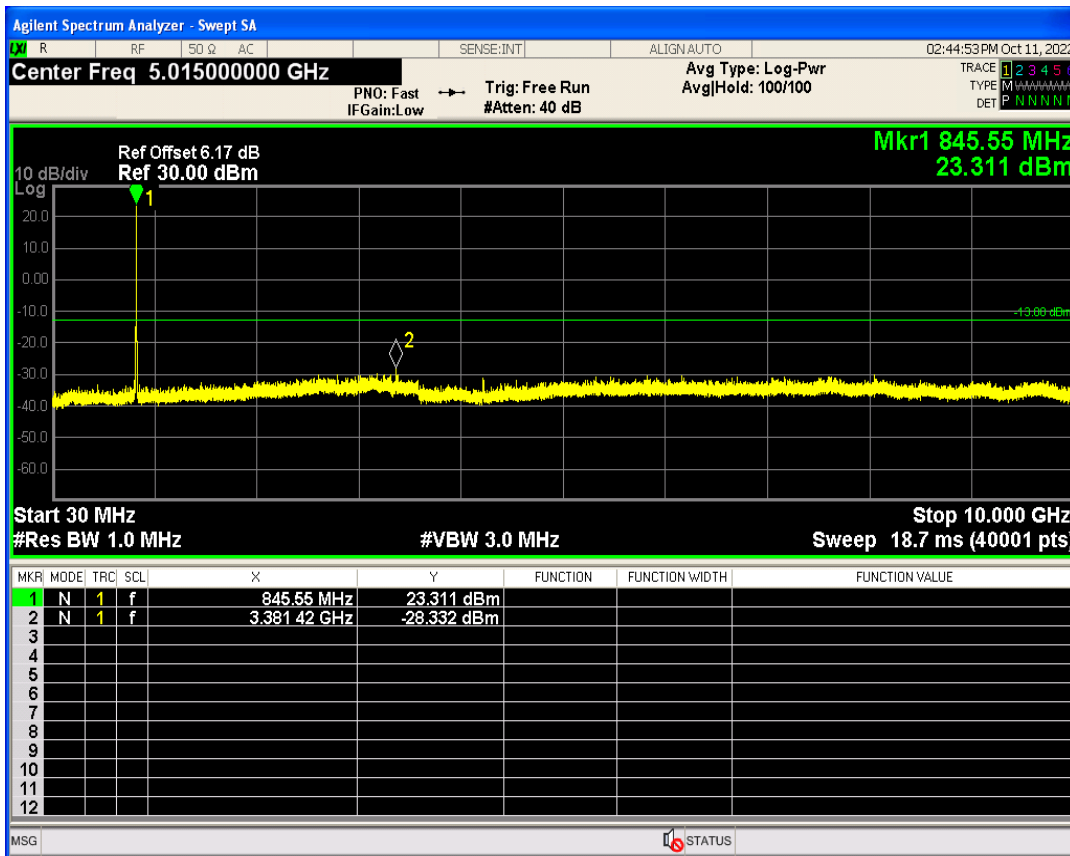

WCDMA Band2 Channel=9538

WCDMA Band2 Channel=9262

WCDMA Band5 Channel=4233

WCDMA Band5 Channel=4132

Out-of-band emissions

Band	Channel	Frequency (MHz)	Spur Freq (MHz)	Spur Level (dBm)	Limit (dBm)	Verdict
WCDMA Band2	9262	1852.4	19938.59	-23.79	-13	PASS
WCDMA Band2	9400	1880	17886.18	-23.52	-13	PASS
WCDMA Band2	9538	1907.6	19946.58	-23.77	-13	PASS
WCDMA Band5	4132	826.4	3300.91	-29.21	-13	PASS
WCDMA Band5	4182	836.4	3104.00	-29.70	-13	PASS
WCDMA Band5	4233	846.6	3381.42	-28.33	-13	PASS

WCDMA Band2 Channel=9262

WCDMA Band2 Channel=9538

WCDMA Band2 Channel=9400

WCDMA Band5 Channel=4132

WCDMA Band5 Channel=4233

WCDMA Band5 Channel=4182

Conducted output power

Band	Channel	Frequency (MHz)	Power (dBm)	Verdict
HSDPA Band2 Subtest1	9262	1852.4	23.05	PASS
HSDPA Band2 Subtest2	9262	1852.4	22.78	PASS
HSDPA Band2 Subtest3	9262	1852.4	22.18	PASS
HSDPA Band2 Subtest4	9262	1852.4	22.06	PASS
HSDPA Band2 Subtest1	9400	1880	22.71	PASS
HSDPA Band2 Subtest2	9400	1880	22.45	PASS
HSDPA Band2 Subtest3	9400	1880	21.87	PASS
HSDPA Band2 Subtest4	9400	1880	21.81	PASS
HSDPA Band2 Subtest1	9538	1907.6	22.80	PASS
HSDPA Band2 Subtest2	9538	1907.6	22.53	PASS
HSDPA Band2 Subtest3	9538	1907.6	22.17	PASS
HSDPA Band2 Subtest4	9538	1907.6	21.83	PASS
HSDPA Band5 Subtest1	4132	826.4	22.55	PASS
HSDPA Band5 Subtest2	4132	826.4	22.32	PASS
HSDPA Band5 Subtest3	4132	826.4	21.99	PASS
HSDPA Band5 Subtest4	4132	826.4	21.75	PASS
HSDPA Band5 Subtest1	4182	836.4	22.07	PASS
HSDPA Band5 Subtest2	4182	836.4	21.85	PASS
HSDPA Band5 Subtest3	4182	836.4	21.56	PASS
HSDPA Band5 Subtest4	4182	836.4	21.36	PASS
HSDPA Band5 Subtest1	4233	846.6	22.58	PASS
HSDPA Band5 Subtest2	4233	846.6	22.42	PASS
HSDPA Band5 Subtest3	4233	846.6	22.11	PASS
HSDPA Band5 Subtest4	4233	846.6	21.92	PASS