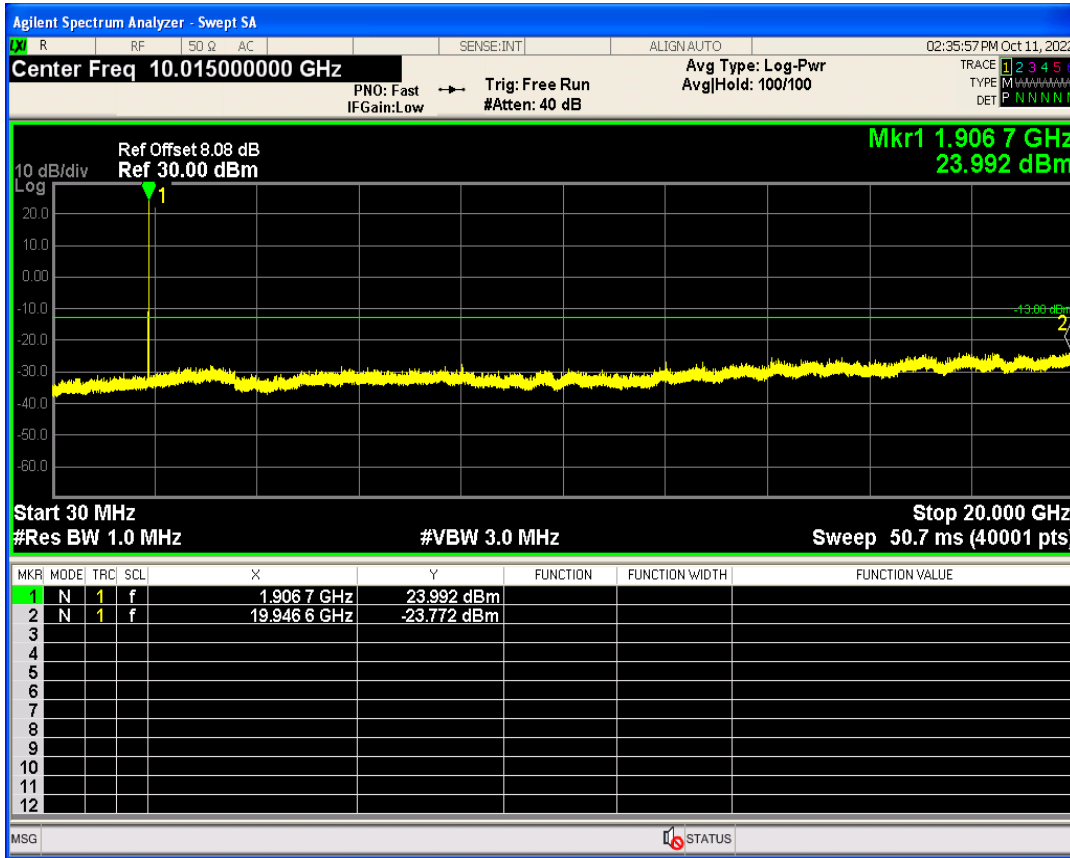

WCDMA Band2 Channel=9538