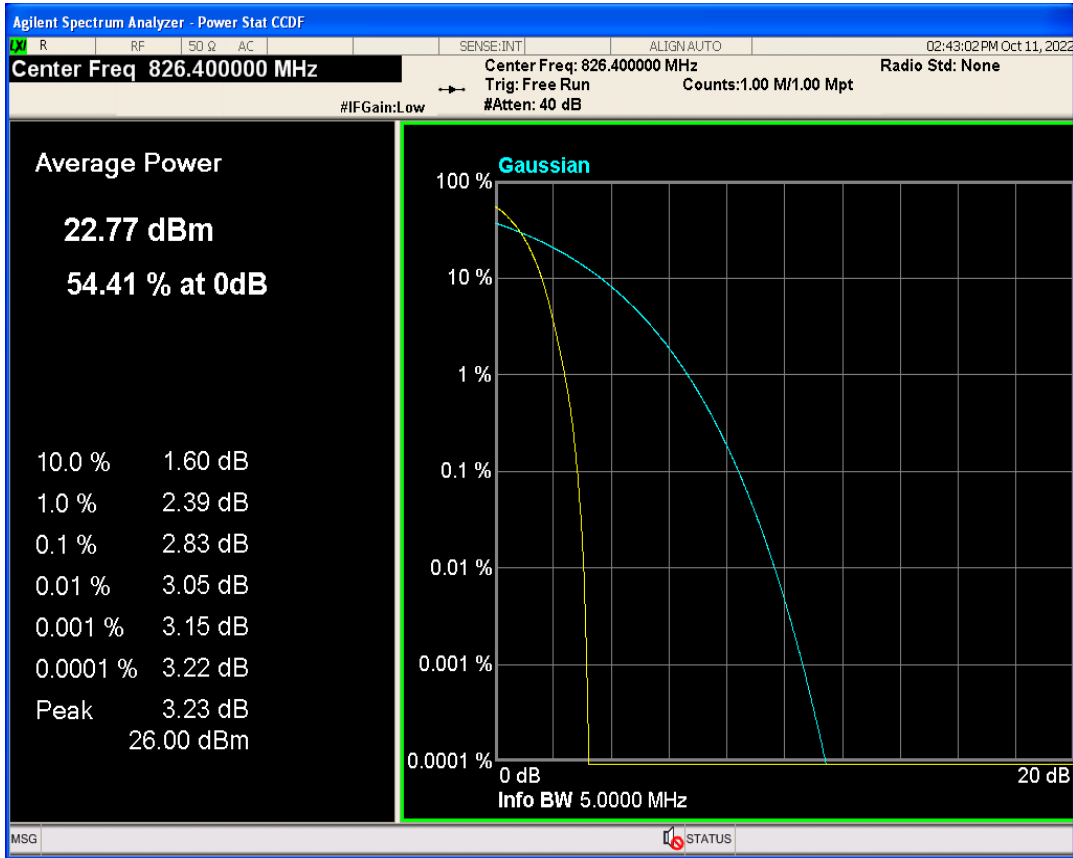

WCDMA Band2 Channel=9262

WCDMA Band2 Channel=9538

WCDMA Band2 Channel=9400

WCDMA Band5 Channel=4132

WCDMA Band5 Channel=4233

WCDMA Band5 Channel=4182

Occupied bandwidth

Band	Channel	Frequency (MHz)	99% OBW (kHz)	-26dB EBW (kHz)	Verdict
WCDMA Band2	9262	1852.4	4166.625	4663.422	PASS
WCDMA Band2	9400	1880	4156.197	4666.984	PASS
WCDMA Band2	9538	1907.6	4184.383	4700.847	PASS
WCDMA Band5	4132	826.4	4142.699	4691.626	PASS
WCDMA Band5	4182	836.4	4166.465	4689.630	PASS
WCDMA Band5	4233	846.6	4142.961	4680.427	PASS