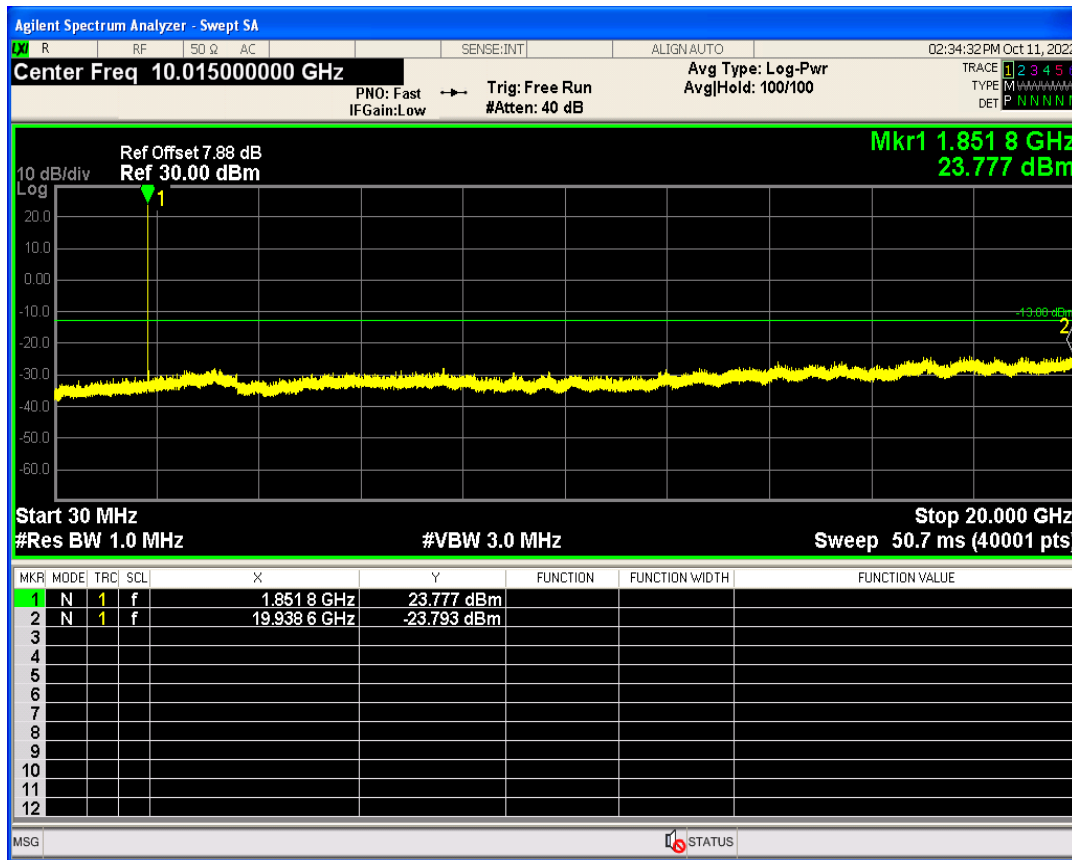

Out-of-band emissions

Band	Channel	Frequency (MHz)	Spur Freq (MHz)	Spur Level (dBm)	Limit (dBm)	Verdict
WCDMA Band2	9262	1852.4	19938.59	-23.79	-13	PASS
WCDMA Band2	9400	1880	17886.18	-23.52	-13	PASS
WCDMA Band2	9538	1907.6	19946.58	-23.77	-13	PASS
WCDMA Band5	4132	826.4	3300.91	-29.21	-13	PASS
WCDMA Band5	4182	836.4	3104.00	-29.70	-13	PASS
WCDMA Band5	4233	846.6	3381.42	-28.33	-13	PASS

WCDMA Band2 Channel=9262