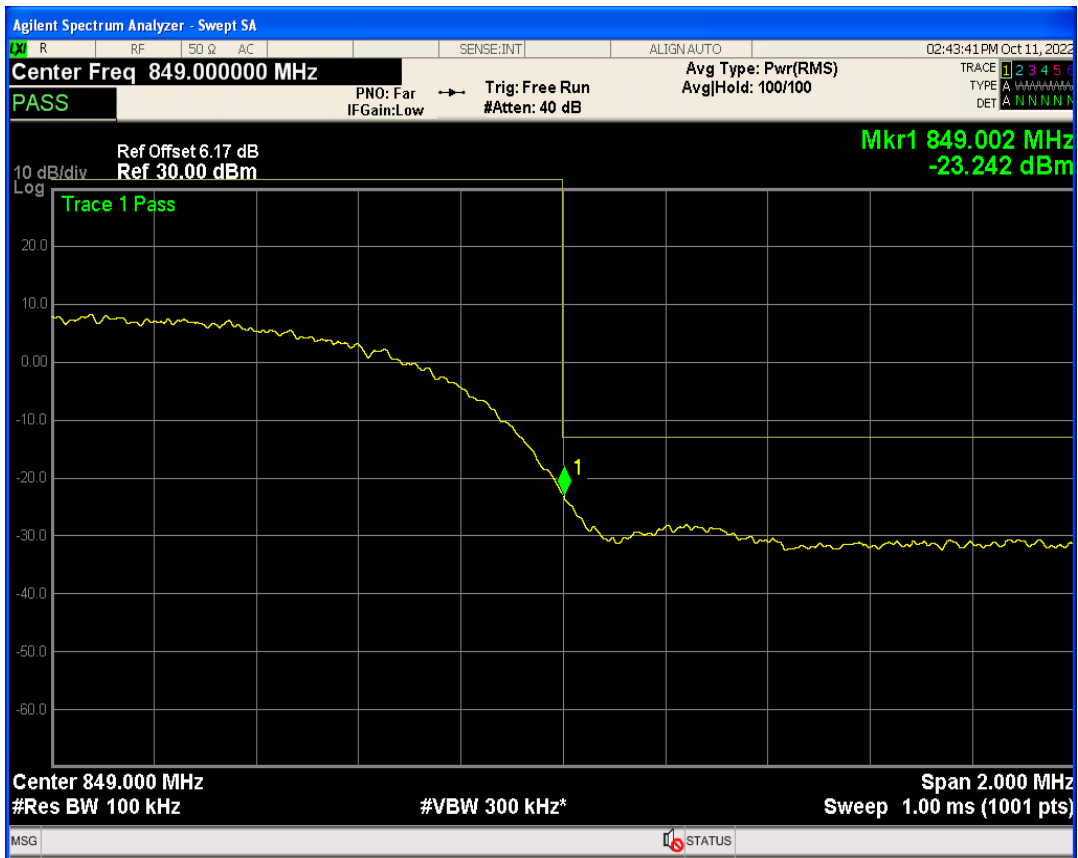

WCDMA Band2 Channel=9262

WCDMA Band2 Channel=9400

WCDMA Band2 Channel=9538

WCDMA Band5 Channel=4132

WCDMA Band5 Channel=4233

WCDMA Band5 Channel=4182

Band edge

Band	Channel	Frequency (MHz)	Spur Freq (MHz)	Spur Level (dBm)	Limit (dBm)	Verdict
WCDMA Band2	9262	1852.4	1850.00	-21.15	-13	PASS
WCDMA Band2	9538	1907.6	1910.00	-19.89	-13	PASS
WCDMA Band5	4132	826.4	824.00	-25.72	-13	PASS
WCDMA Band5	4233	846.6	849.00	-23.24	-13	PASS

WCDMA Band2 Channel=9538

WCDMA Band2 Channel=9262

WCDMA Band5 Channel=4233

WCDMA Band5 Channel=4132

Out-of-band emissions

Band	Channel	Frequency (MHz)	Spur Freq (MHz)	Spur Level (dBm)	Limit (dBm)	Verdict
WCDMA Band2	9262	1852.4	19938.59	-23.79	-13	PASS
WCDMA Band2	9400	1880	17886.18	-23.52	-13	PASS
WCDMA Band2	9538	1907.6	19946.58	-23.77	-13	PASS
WCDMA Band5	4132	826.4	3300.91	-29.21	-13	PASS
WCDMA Band5	4182	836.4	3104.00	-29.70	-13	PASS
WCDMA Band5	4233	846.6	3381.42	-28.33	-13	PASS