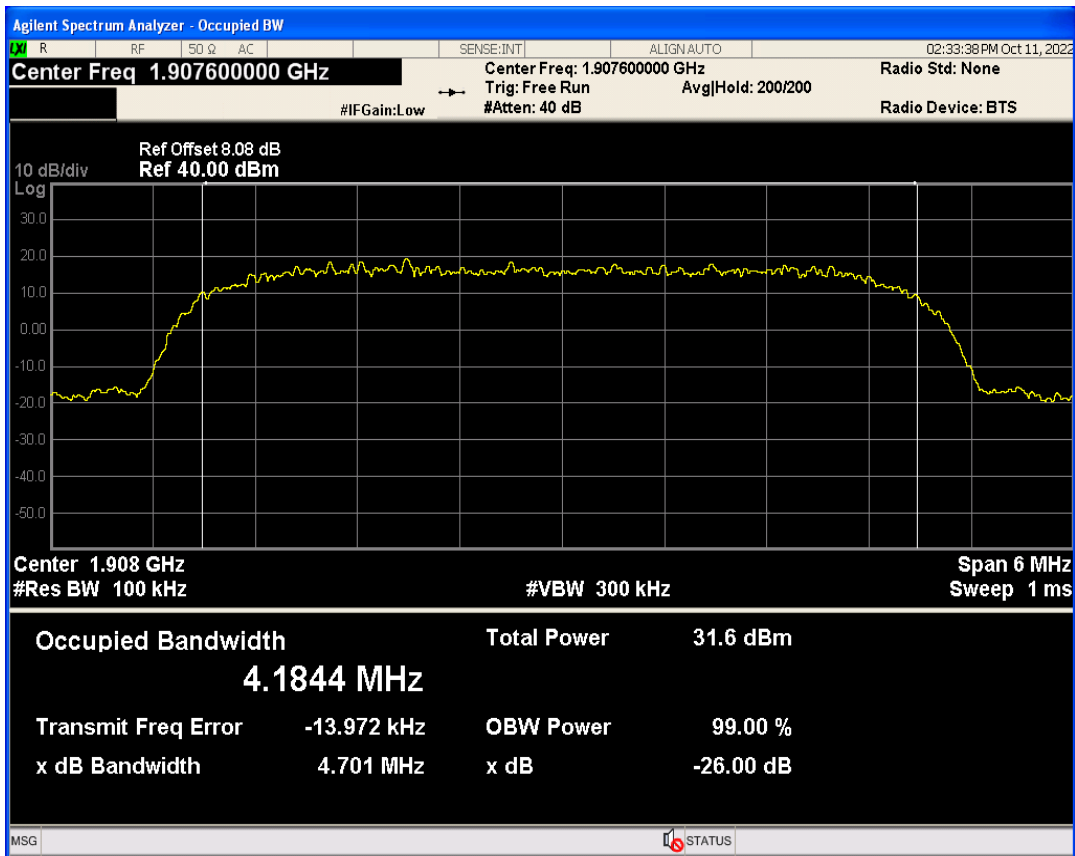

WCDMA Band2 Channel=9538