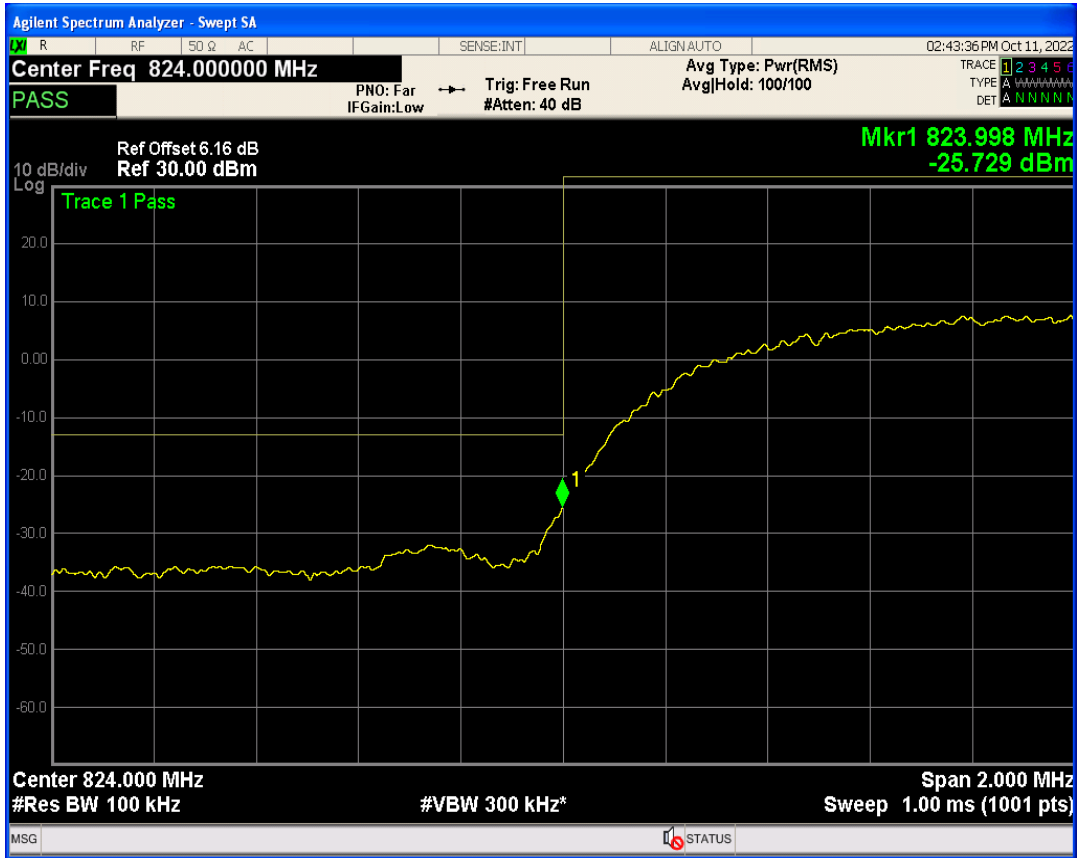

WCDMA Band2 Channel=9538

WCDMA Band2 Channel=9262

WCDMA Band5 Channel=4233

WCDMA Band5 Channel=4132

Out-of-band emissions

Band	Channel	Frequency (MHz)	Spur Freq (MHz)	Spur Level (dBm)	Limit (dBm)	Verdict
WCDMA Band2	9262	1852.4	19938.59	-23.79	-13	PASS
WCDMA Band2	9400	1880	17886.18	-23.52	-13	PASS
WCDMA Band2	9538	1907.6	19946.58	-23.77	-13	PASS
WCDMA Band5	4132	826.4	3300.91	-29.21	-13	PASS
WCDMA Band5	4182	836.4	3104.00	-29.70	-13	PASS
WCDMA Band5	4233	846.6	3381.42	-28.33	-13	PASS