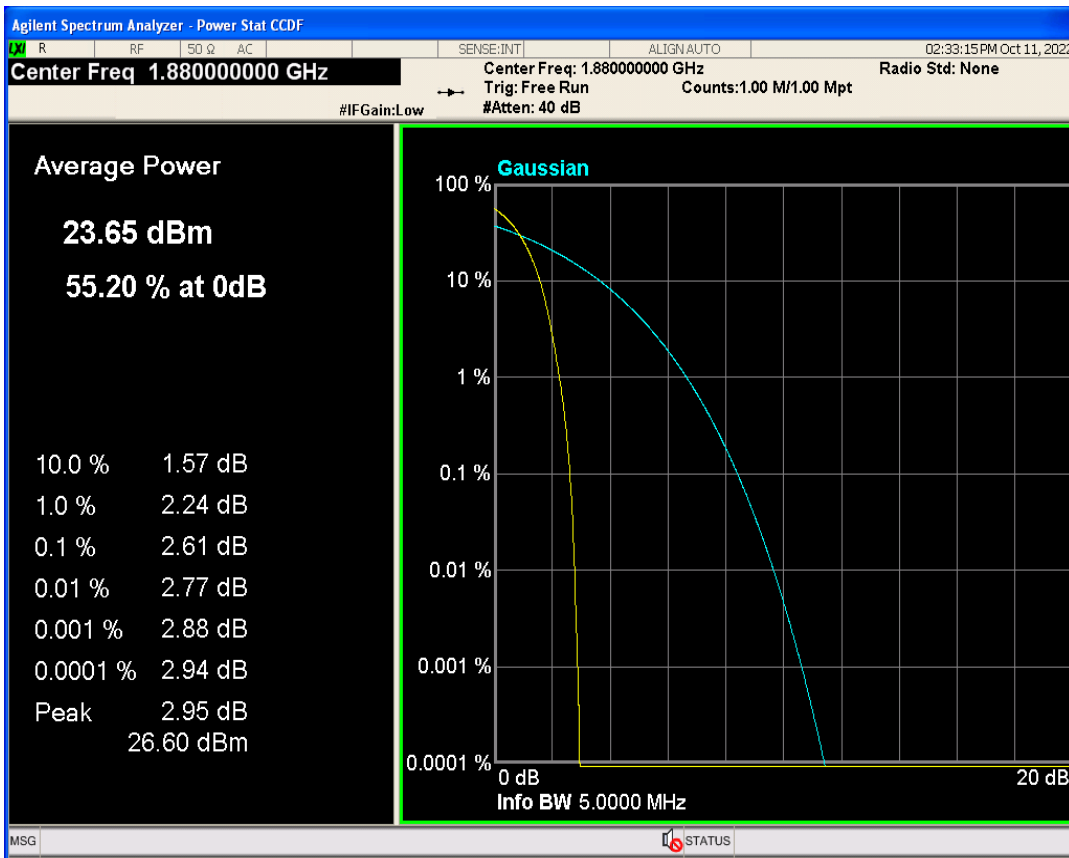

WCDMA Band2 Channel=9400