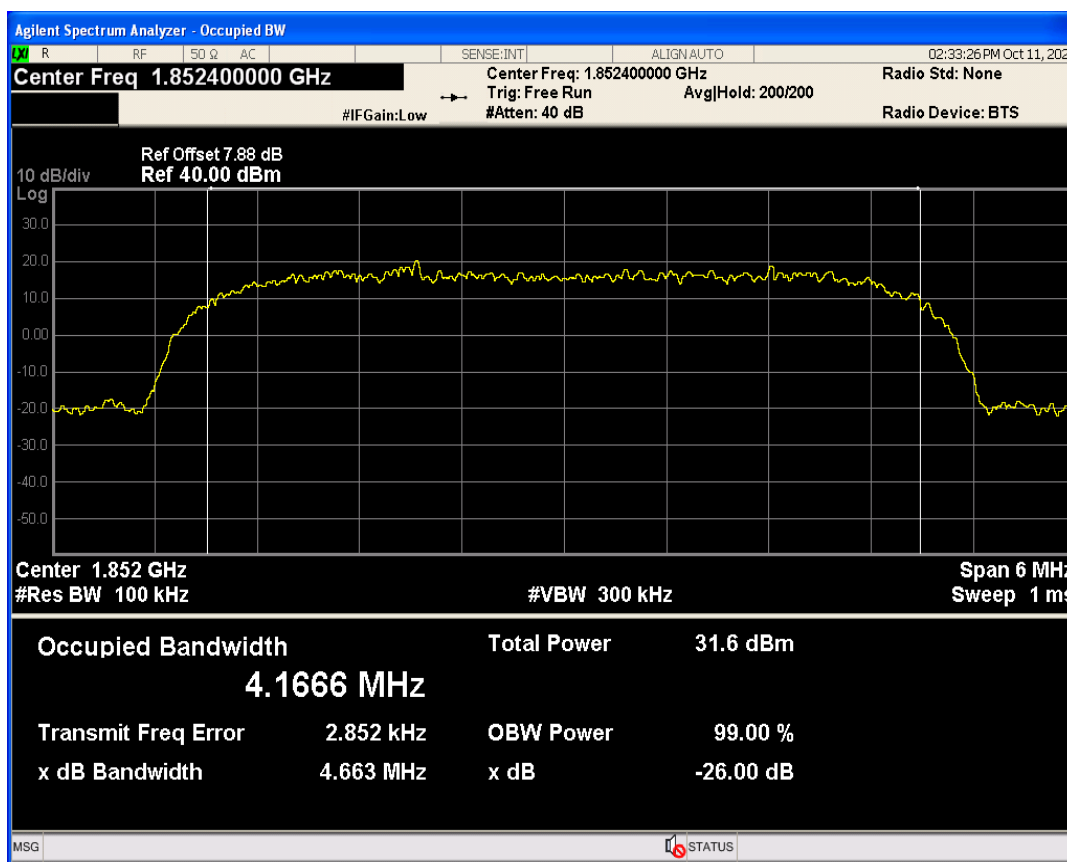

Occupied bandwidth

Band	Channel	Frequency (MHz)	99% OBW (kHz)	-26dB EBW (kHz)	Verdict
WCDMA Band2	9262	1852.4	4166.625	4663.422	PASS
WCDMA Band2	9400	1880	4156.197	4666.984	PASS
WCDMA Band2	9538	1907.6	4184.383	4700.847	PASS
WCDMA Band5	4132	826.4	4142.699	4691.626	PASS
WCDMA Band5	4182	836.4	4166.465	4689.630	PASS
WCDMA Band5	4233	846.6	4142.961	4680.427	PASS

WCDMA Band2 Channel=9262