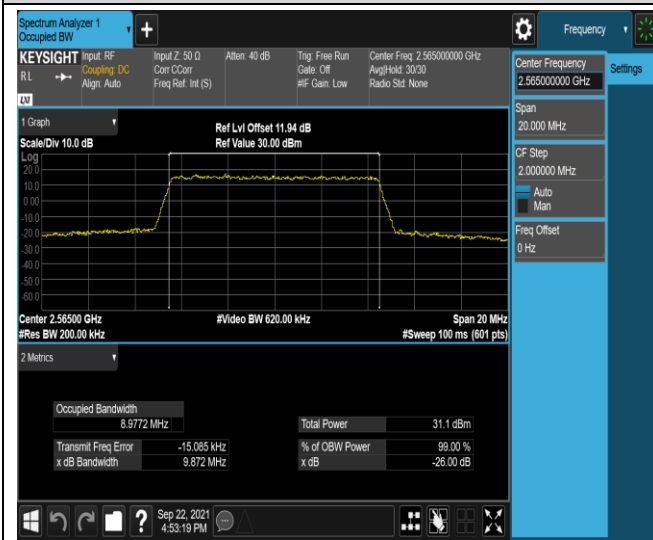

Band7-10MHz-QPSK-21400-50RB#0