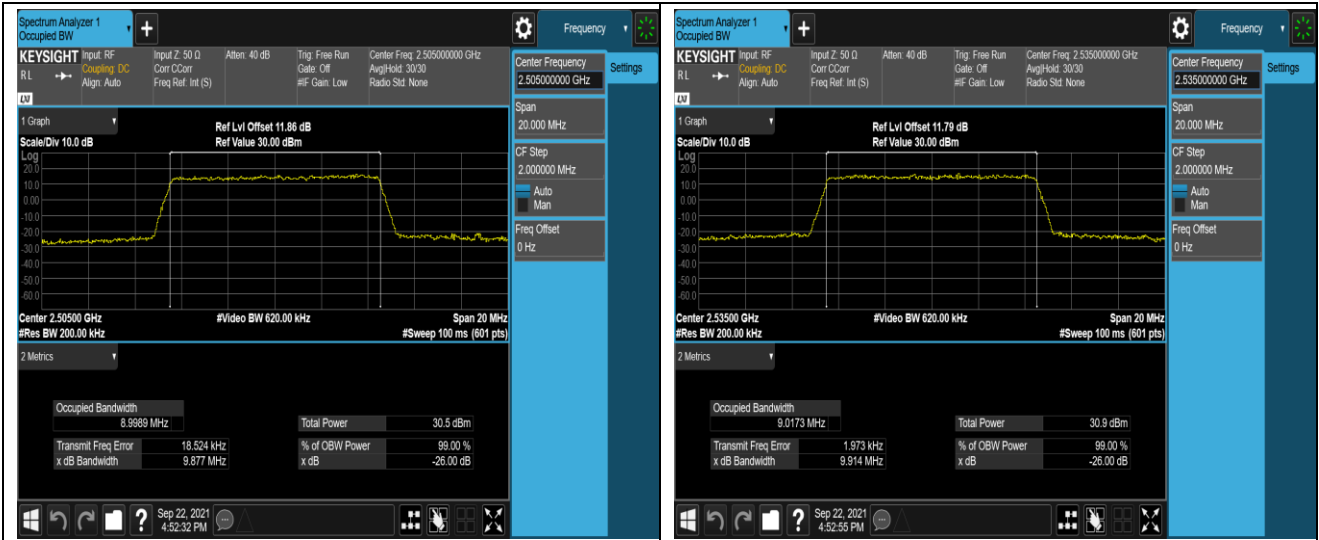

Band7-10MHz-QPSK-20800-50RB#0

Band7-10MHz-QPSK-21100-50RB#0