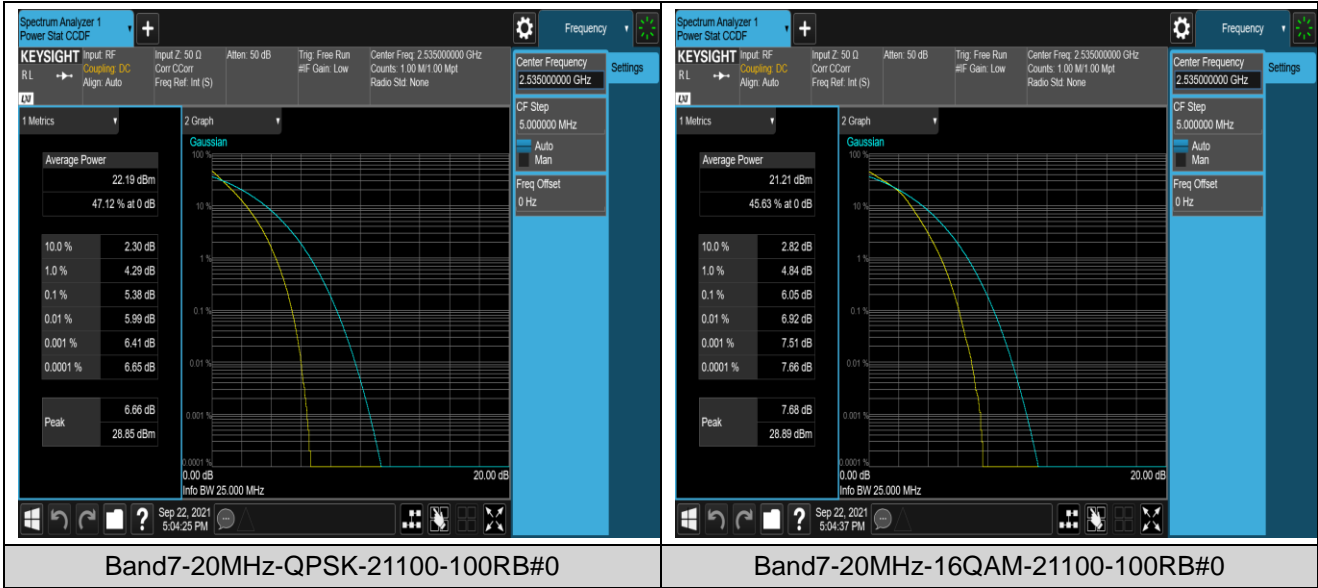

Test Graphs

Band7-20MHz-QPSK-21100-100RB#0

Band7-20MHz-16QAM-21100-100RB#0