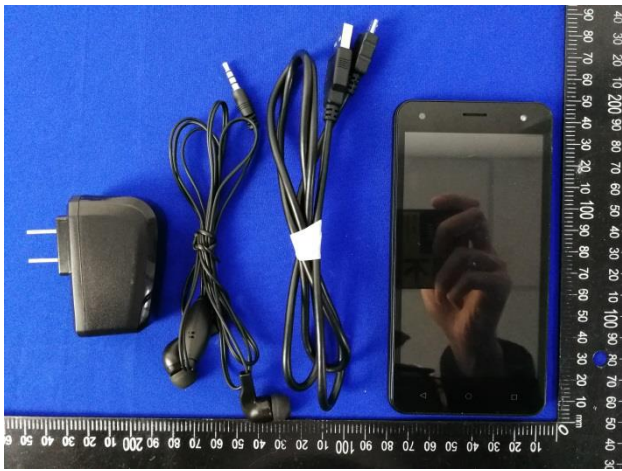

EUT Photos (Model: X5A)

EUT Antenna Locations

SAR Test Setup Photos

Head

Left Cheek

Body

Back side(10mm)