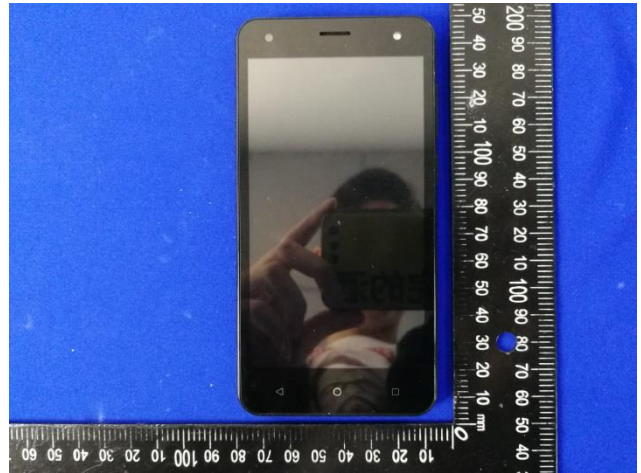

EUT Photos (Model: X5A)

EUT Antenna Locations

SAR Test Setup Photos

Head

Left Cheek

Body

Back side(10mm)