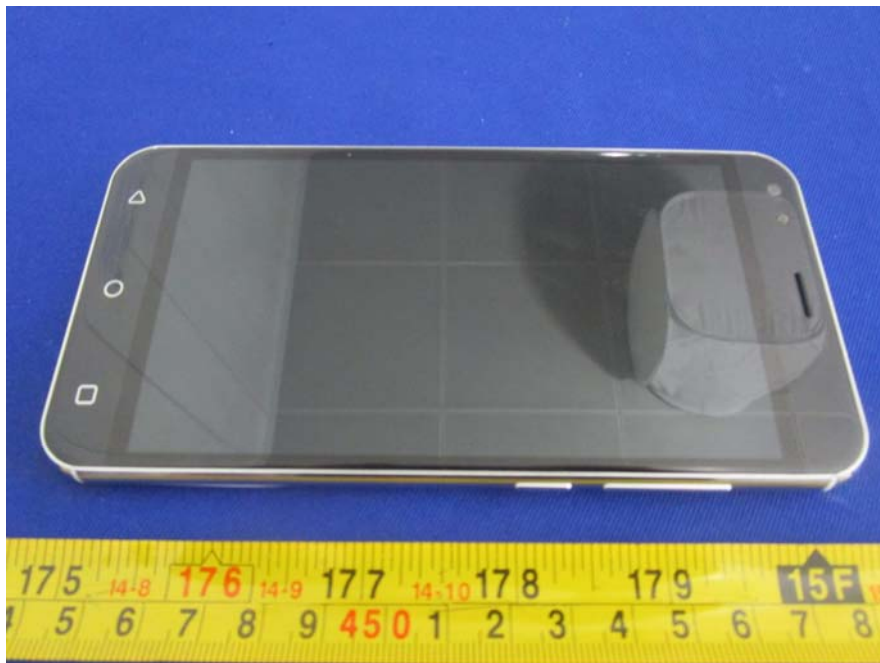

EXHIBIT B - EUT EXTERNAL PHOTOGRAPHS

EUT – All View

EUT – Top View

EUT – Bottom View

EUT – Side View

EUT – Side View

EUT – USB Port View

EUT – Aux Port View

EUT – Adapter View

EUT – Adapter Label View

LOGIC L5S

AC Adaptor

Brand: Logic

Made in China

Electrical Specifications

Input: AC 100-240V 50/60 Hz 0.2A