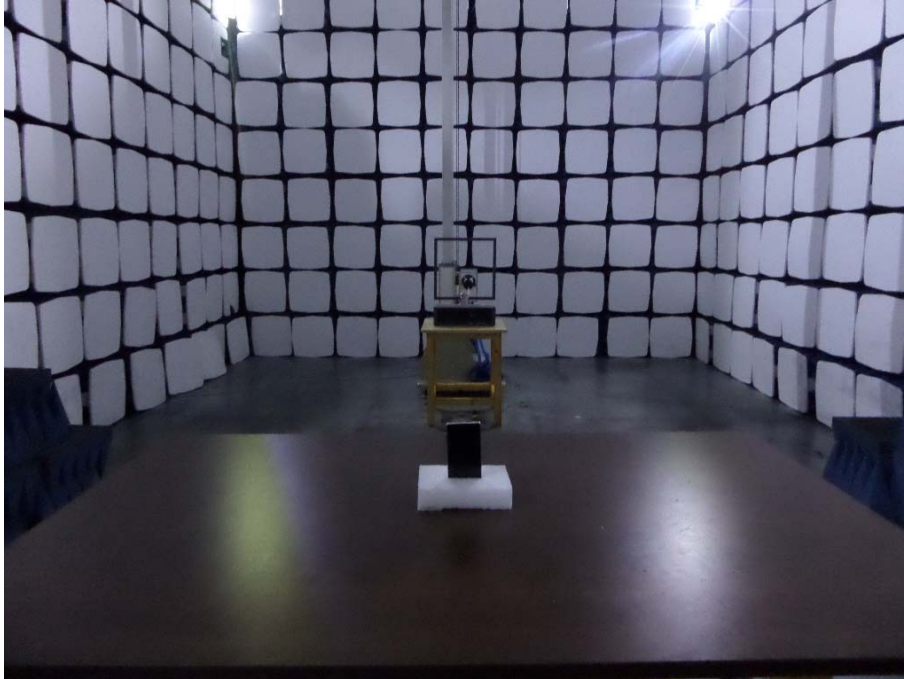

EXHIBIT 4 - TEST SETUP PHOTOGRAPHS

Spurious Radiation Test Setup (9kHz to 30MHz)

Spurious Radiation Test Setup (30MHz to 1G)

Spurious Radiation Test Setup (Above1G)

Extreme Condition Test Setup

Mobile Communication Test Setup