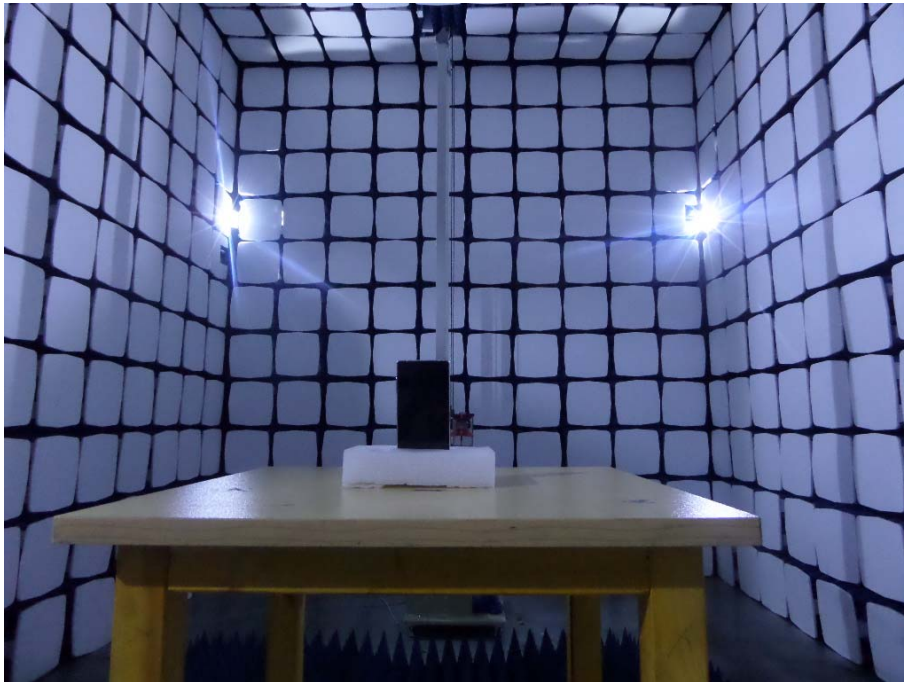

EXHIBIT 4 - TEST SETUP PHOTOGRAPHS

Spurious Radiation Test Setup (9kHz to 30MHz)

Spurious Radiation Test Setup (30MHz to 1G)

Spurious Radiation Test Setup (Above1G)

Extreme Condition Test Setup

Mobile Communication Test Setup