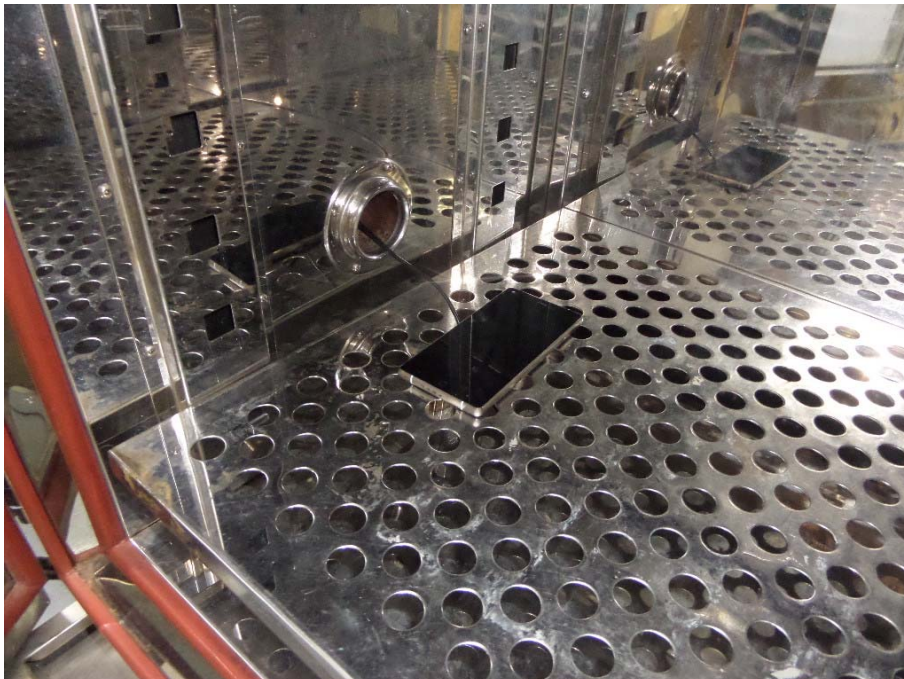

EXHIBIT 4 - TEST SETUP PHOTOGRAPHS

Spurious Radiation Test Setup (9kHz to 30MHz)

Spurious Radiation Test Setup (30MHz to 1G)

Spurious Radiation Test Setup (Above1G)

Extreme Condition Test Setup

Mobile Communication Test Setup