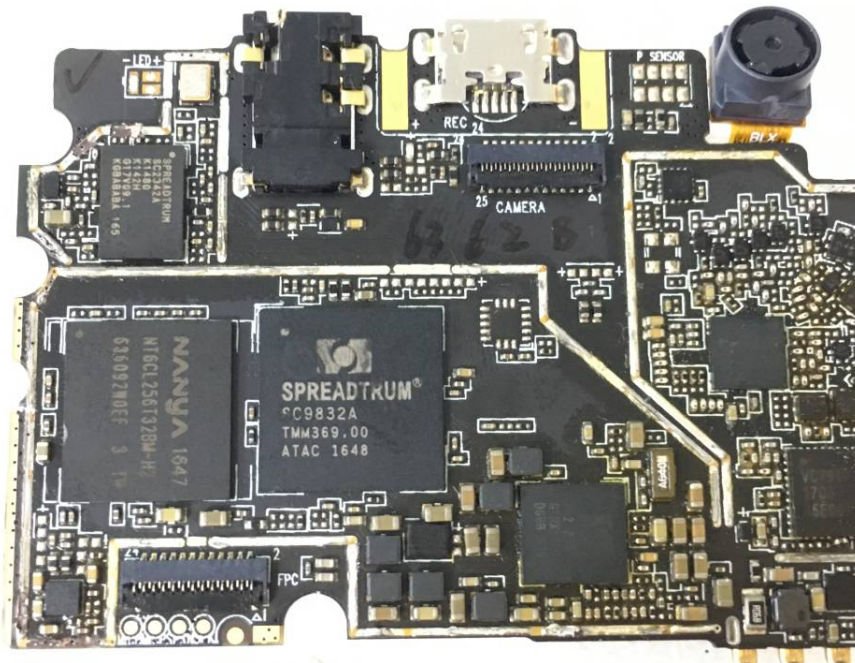

EXHIBIT C - EUT INTERNAL PHOTOGRAPHS

4G AUX
Antenna

EUT – Cover off View 1

BT/WIFI
Antenna

GSM/WCDMA/
LTE Antenna

EUT – Cover off View 2

EUT – Cover off View 3

EUT – Cover off View 4

EUT – Main PCB Top View

EUT – Main PCB Top Shielding off View

EUT –Main PCB Bottom View

EUT – Main PCB Bottom Shielding off View

EUT – Small PCB Top View

EUT – Small PCB Bottom View

EUT – Main IC View 1

EUT – Main IC View 2

EUT – Main IC View 3

EUT – Battery Front View

EUT – Battery Rear View