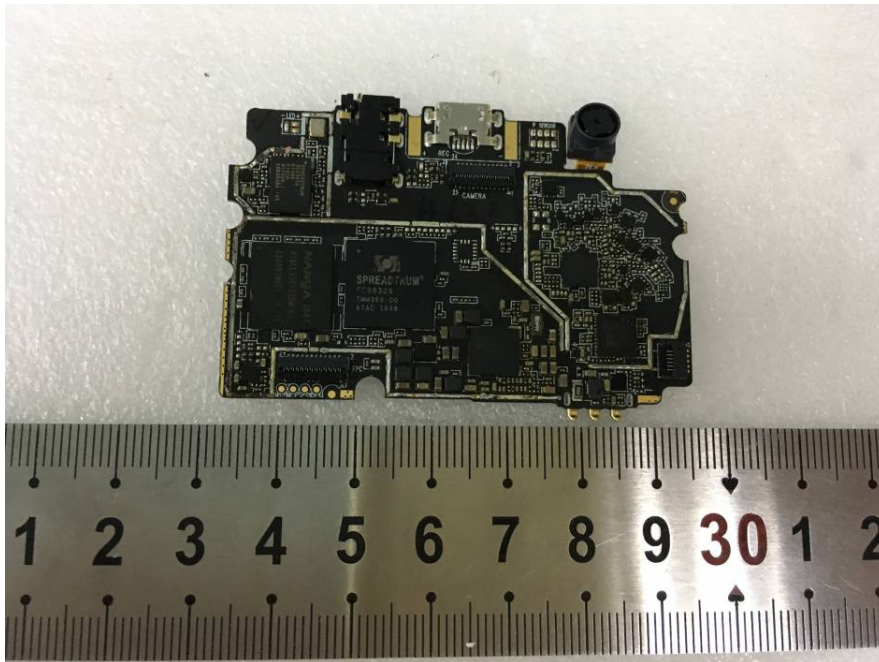

EXHIBIT C - EUT INTERNAL PHOTOGRAPHS

4G AUX
Antenna

EUT – Cover off View 1

BT/WIFI
Antenna

GSM/WCDMA/
LTE Antenna

EUT – Cover off View 2

EUT – Cover off View 3

EUT – Cover off View 4

EUT – Main PCB Top View

EUT – Main PCB Top Shielding off View

EUT –Main PCB Bottom View

EUT – Main PCB Bottom Shielding off View

EUT – Small PCB Top View

EUT – Small PCB Bottom View

EUT – Main IC View 1

EUT – Main IC View 2

EUT – Main IC View 3

EUT – Battery Front View

EUT – Battery Rear View