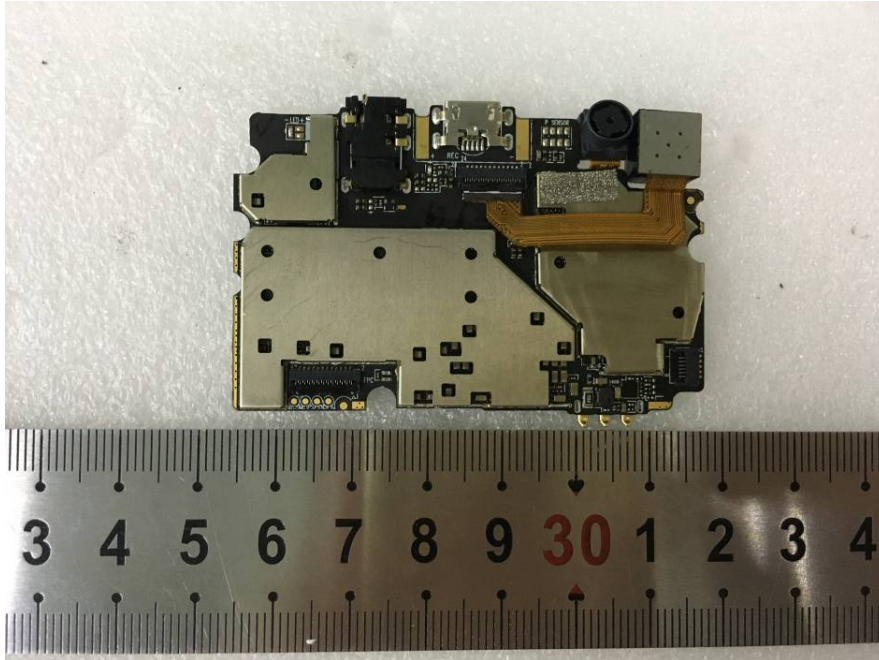

EXHIBIT C - EUT INTERNAL PHOTOGRAPHS

4G AUX
Antenna

EUT – Cover off View 1

BT/WIFI
Antenna

GSM/WCDMA/
LTE Antenna

EUT – Cover off View 2

EUT – Cover off View 3

EUT – Cover off View 4

EUT – Main PCB Top View

EUT – Main PCB Top Shielding off View

EUT –Main PCB Bottom View

EUT – Main PCB Bottom Shielding off View

EUT – Small PCB Top View

EUT – Small PCB Bottom View

EUT – Main IC View 1

EUT – Main IC View 2

EUT – Main IC View 3

EUT – Battery Front View

EUT – Battery Rear View