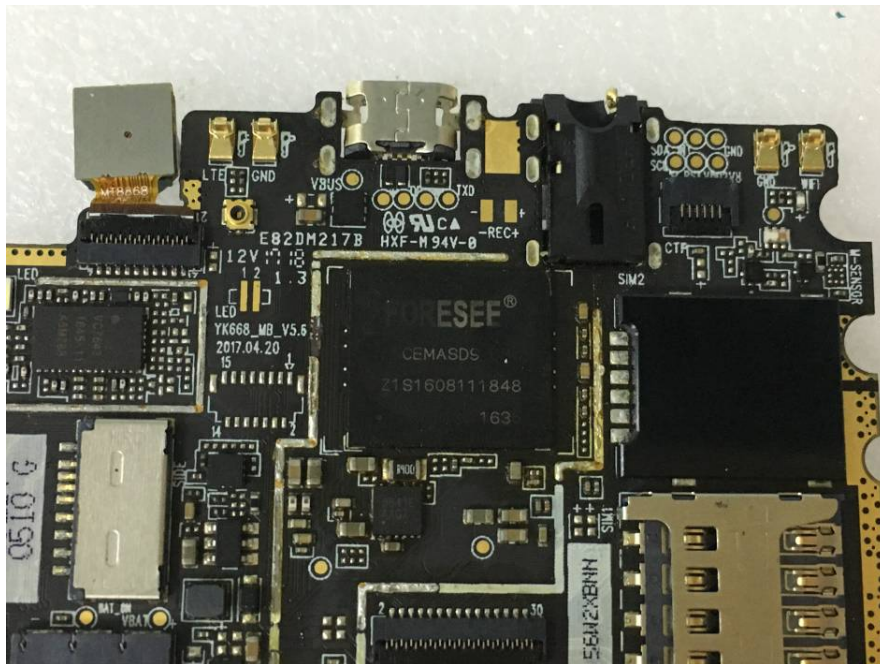

EXHIBIT C - EUT INTERNAL PHOTOGRAPHS

4G AUX
Antenna

EUT – Cover off View 1

BT/WIFI
Antenna

GSM/WCDMA/
LTE Antenna

EUT – Cover off View 2

EUT – Cover off View 3

EUT – Cover off View 4

EUT – Main PCB Top View

EUT – Main PCB Top Shielding off View

EUT –Main PCB Bottom View

EUT – Main PCB Bottom Shielding off View

EUT – Small PCB Top View

EUT – Small PCB Bottom View

EUT – Main IC View 1

EUT – Main IC View 2

EUT – Main IC View 3

EUT – Battery Front View

EUT – Battery Rear View