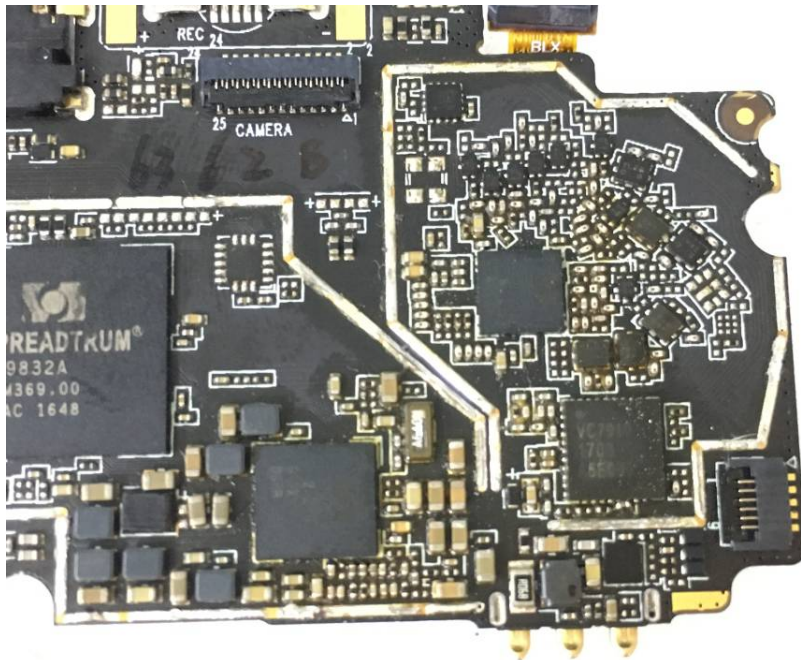

EXHIBIT C - EUT INTERNAL PHOTOGRAPHS

4G AUX
Antenna

EUT – Cover off View 1

BT/WIFI
Antenna

GSM/WCDMA/
LTE Antenna

EUT – Cover off View 2

EUT – Cover off View 3

EUT – Cover off View 4

EUT – Main PCB Top View

EUT – Main PCB Top Shielding off View

EUT –Main PCB Bottom View

EUT – Main PCB Bottom Shielding off View

EUT – Small PCB Top View

EUT – Small PCB Bottom View

EUT – Main IC View 1

EUT – Main IC View 2

EUT – Main IC View 3

EUT – Battery Front View

EUT – Battery Rear View