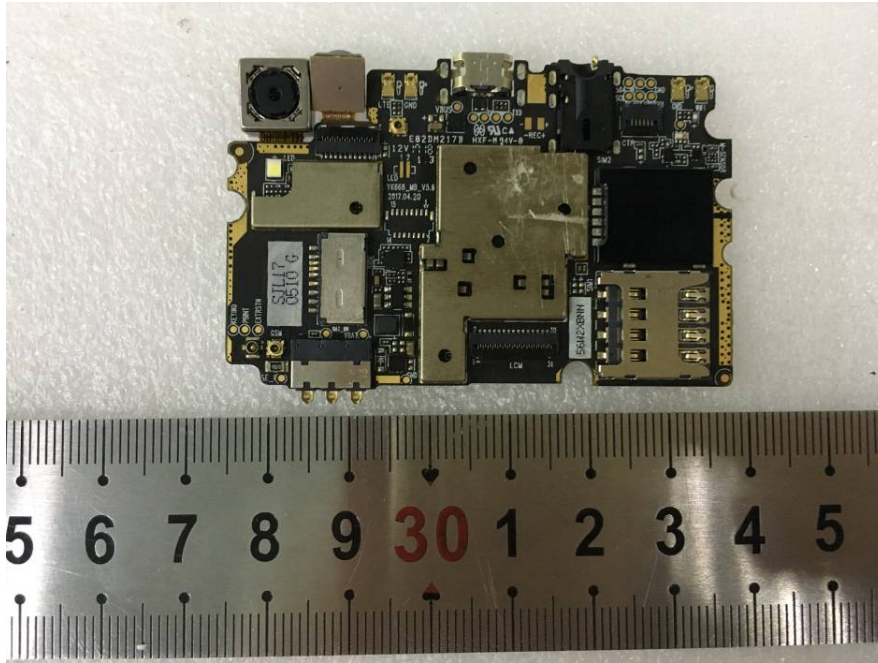

EXHIBIT C - EUT INTERNAL PHOTOGRAPHS

4G AUX
Antenna

EUT – Cover off View 1

BT/WIFI
Antenna

GSM/WCDMA/
LTE Antenna

EUT – Cover off View 2

EUT – Cover off View 3

EUT – Cover off View 4

EUT – Main PCB Top View

EUT – Main PCB Top Shielding off View

EUT –Main PCB Bottom View

EUT – Main PCB Bottom Shielding off View

EUT – Small PCB Top View

EUT – Small PCB Bottom View

EUT – Main IC View 1

EUT – Main IC View 2

EUT – Main IC View 3

EUT – Battery Front View

EUT – Battery Rear View