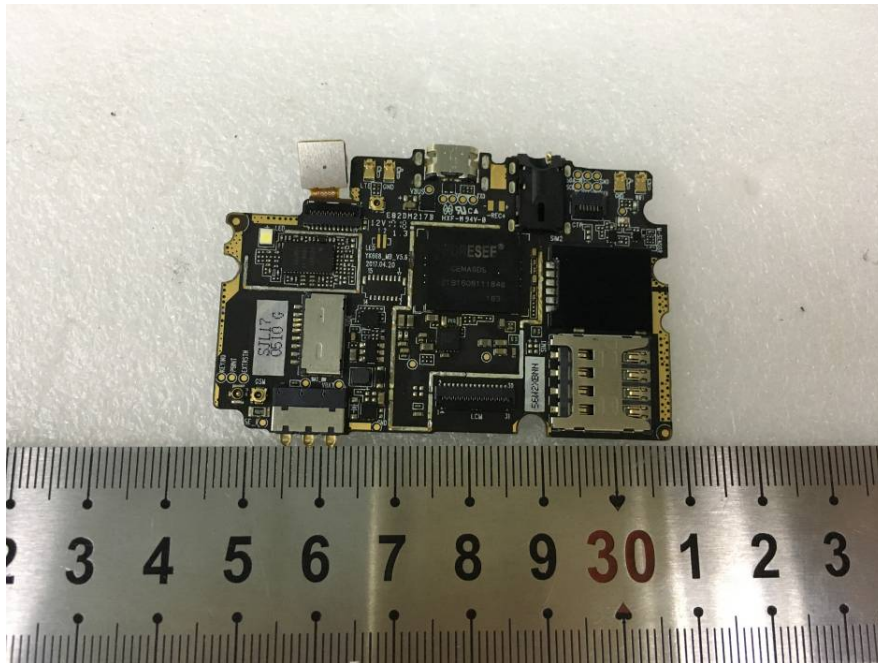

EXHIBIT C - EUT INTERNAL PHOTOGRAPHS

4G AUX
Antenna

EUT – Cover off View 1

BT/WIFI
Antenna

GSM/WCDMA/
LTE Antenna

EUT – Cover off View 2

EUT – Cover off View 3

EUT – Cover off View 4

EUT – Main PCB Top View

EUT – Main PCB Top Shielding off View

EUT –Main PCB Bottom View

EUT – Main PCB Bottom Shielding off View

EUT – Small PCB Top View

EUT – Small PCB Bottom View

EUT – Main IC View 1

EUT – Main IC View 2

EUT – Main IC View 3

EUT – Battery Front View

EUT – Battery Rear View