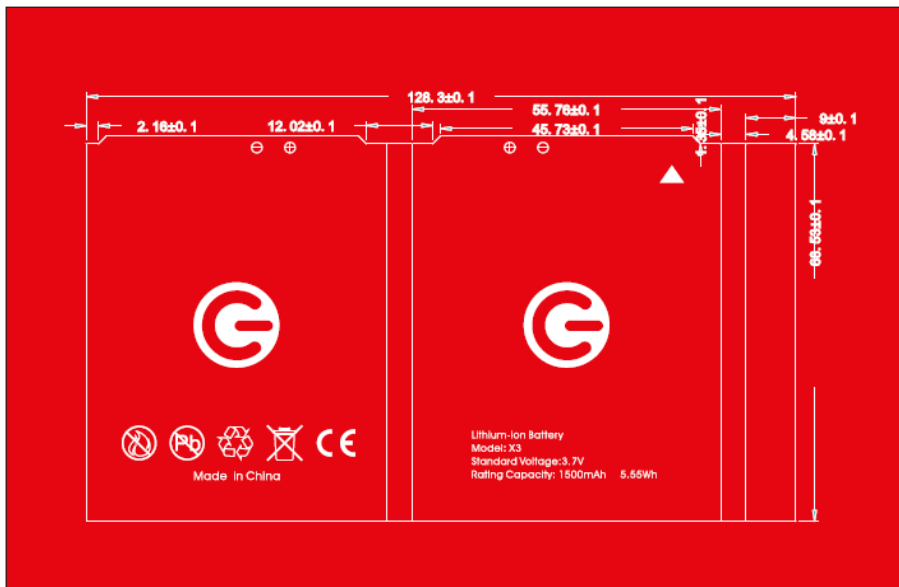

EXHIBIT C - EUT INTERNAL PHOTOGRAPHS

EUT – Battery off View

WIFI/BT Antenna

GSM/WCDMA
Antenna

EUT – Cover off View

EUT – Main Board Top View

EUT – Main Board Bottom Shielding Off View

EUT – Battery View

EUT – Battery Label View

EUT – USB Cabel View