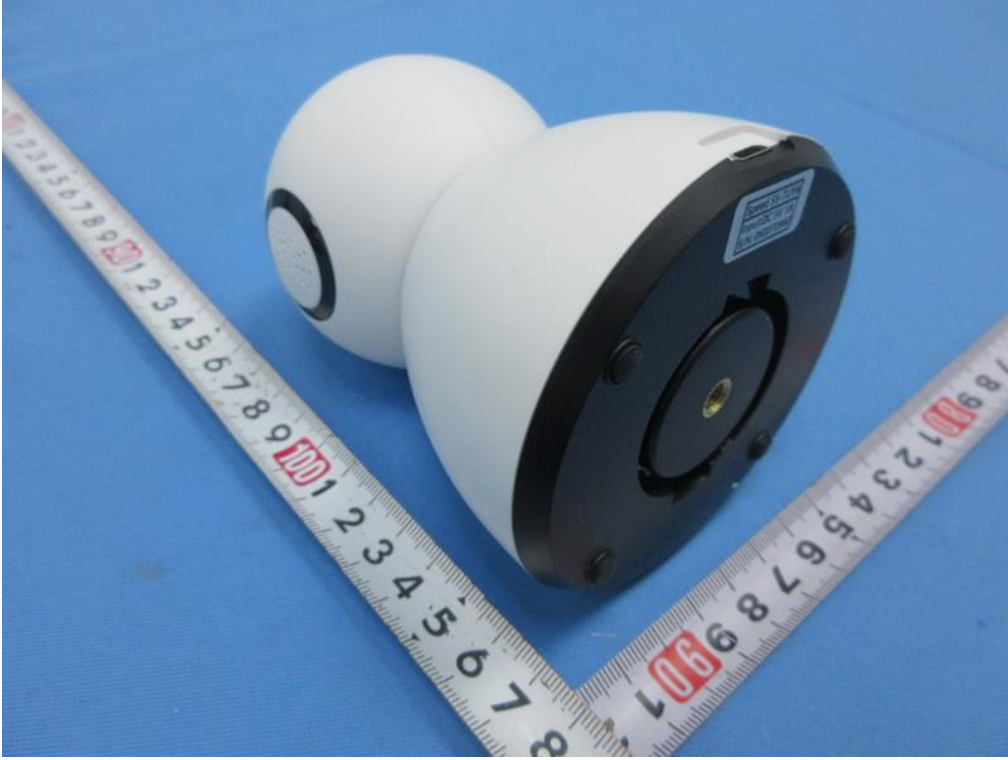

ATTACHMENT

PHOTOGRAPHS OF EUT

Adapter: GTA92-0501000US

Adapter: GTA92-0501000US

Adapter: TPA-46B050100UU

Adapter: TPA-46B050100UU