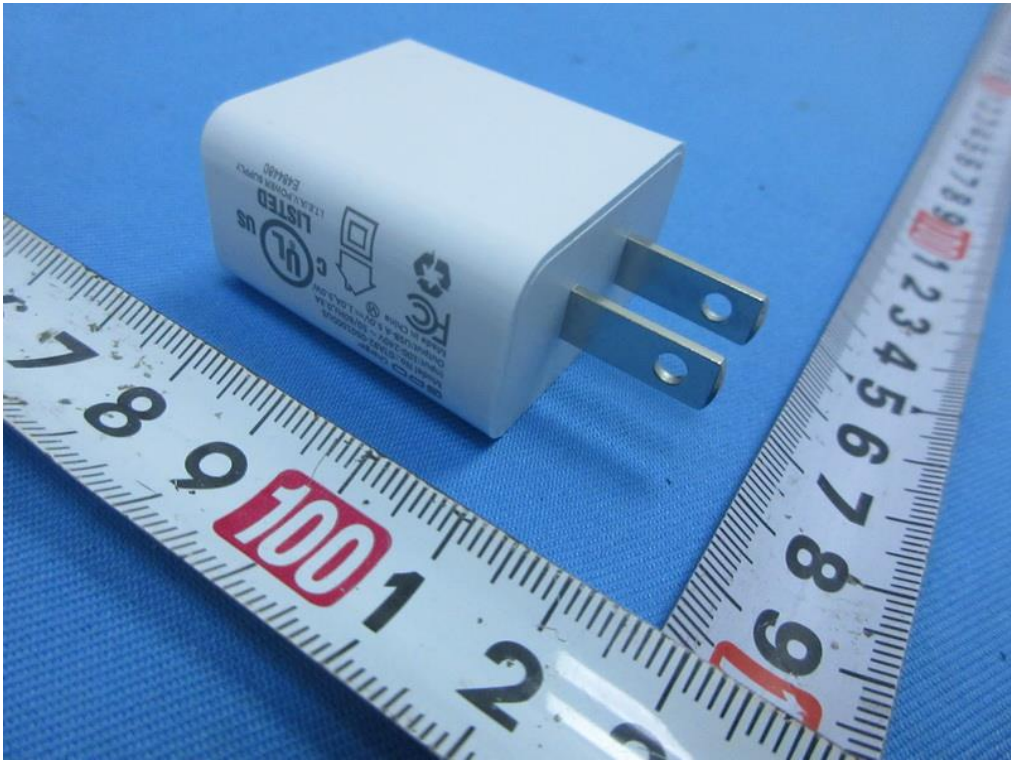

ATTACHMENT

PHOTOGRAPHS OF EUT

Adapter: GTA92-0501000US

Adapter: GTA92-0501000US

Adapter: TPA-46B050100UU

Adapter: TPA-46B050100UU