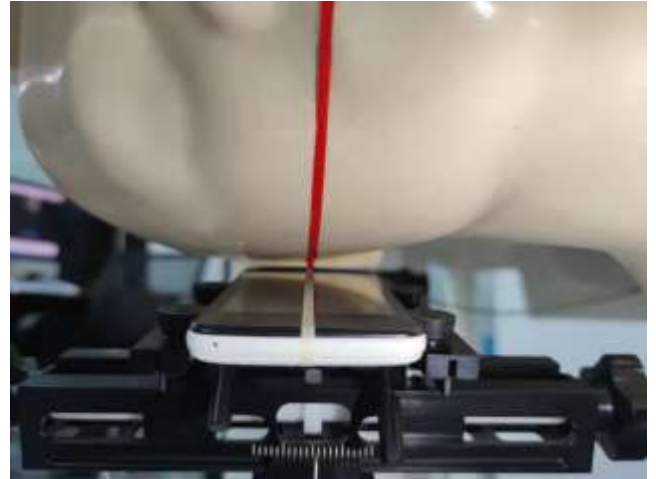

EUT Photos (Model: L4T)

EUT Antenna Locations

SAR Test Setup Photos

Head

Right Cheek

Right Tilted

Left Cheek

Left Tilted

Body

Front side (10mm)

Back side(10mm)

Left side(10mm)

Right side(10mm)

Top side(10mm)

Bottom side(10mm)