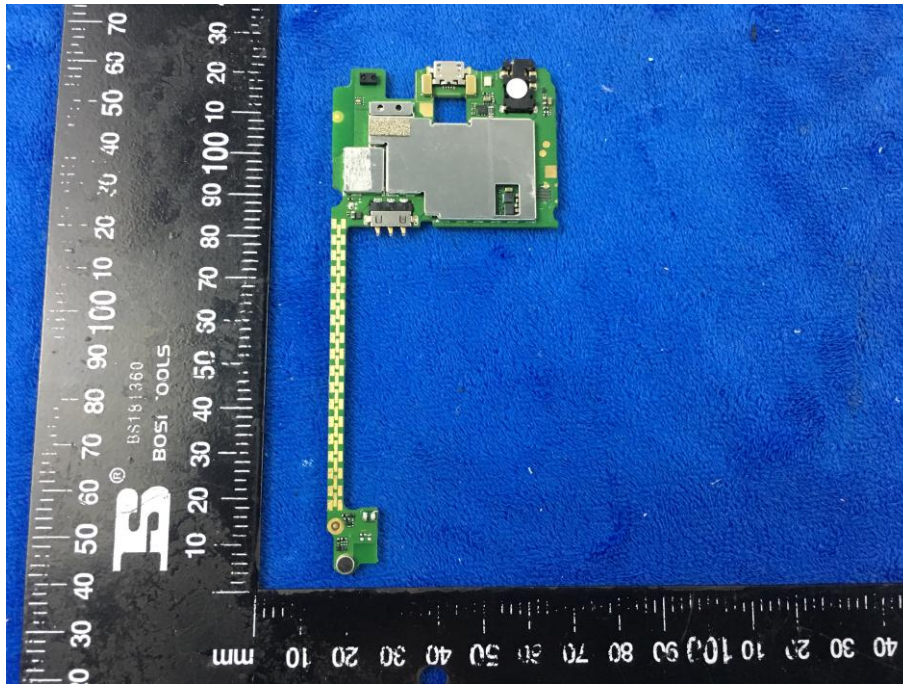

**EUT Internal Photo**

Cover Off - Top View 1

Cover Off - Top View 2

Battery 1- Front View

Battery 1- Rear View

Battery 2- Front View

Battery 2- Rear View

Mainboard with Shielding – Front View

Mainboard without Shielding – Front View

Mainboard- Rear View

LCD- Front View

LCD- Rear View

GSM/PCS/UMTS - Antenna View

BT/WIFI/BLE/GPS - Antenna View