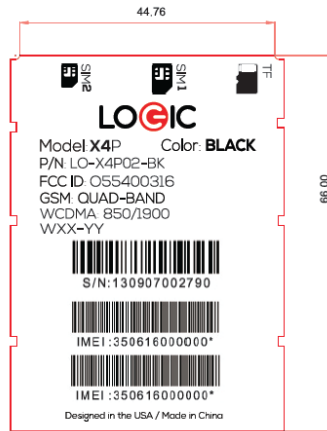

## EXHIBIT A - FCC ID LABEL AND LOCATION

### FCC ID Label

### FCC ID Label Location Information

The label shown shall be permanently affixed at a conspicuous location on the device and be readily visible to the user at the time purchase (Labeling requirements per 2.925)