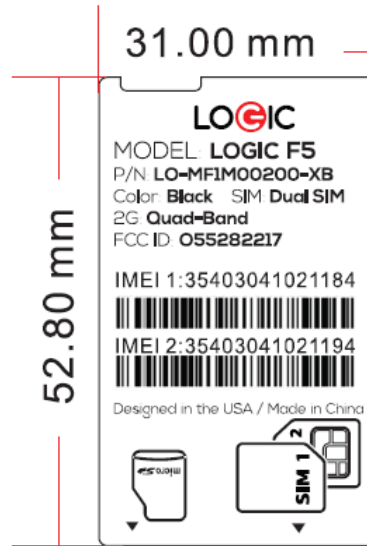

## EXHIBIT A - FCC ID LABEL AND LOCATION

### FCC ID Label

### FCC ID Label Location Information

The label shown shall be permanently affixed at a conspicuous location on the device and be readily visible to the user at the time purchase (Labeling requirements per 2.925)