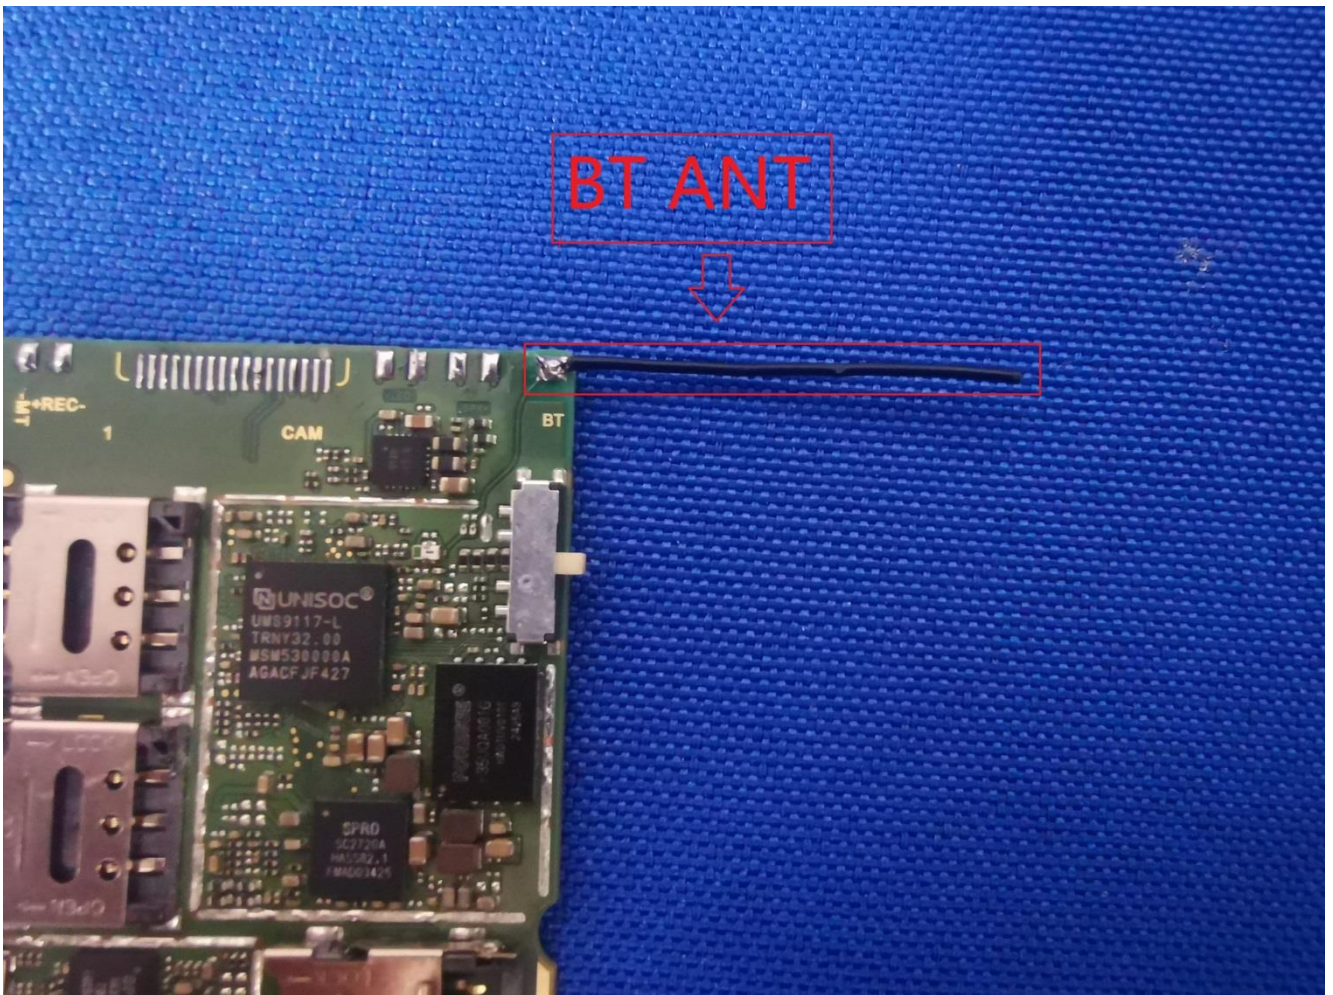

EUT Photos (Model: R10L)

EUT Antenna Locations

SAR Test Setup Photos

Head

Right Cheek

Right Tilted

Left Cheek

Left Tilted

Body

Front side (10mm)

Back side(10mm)