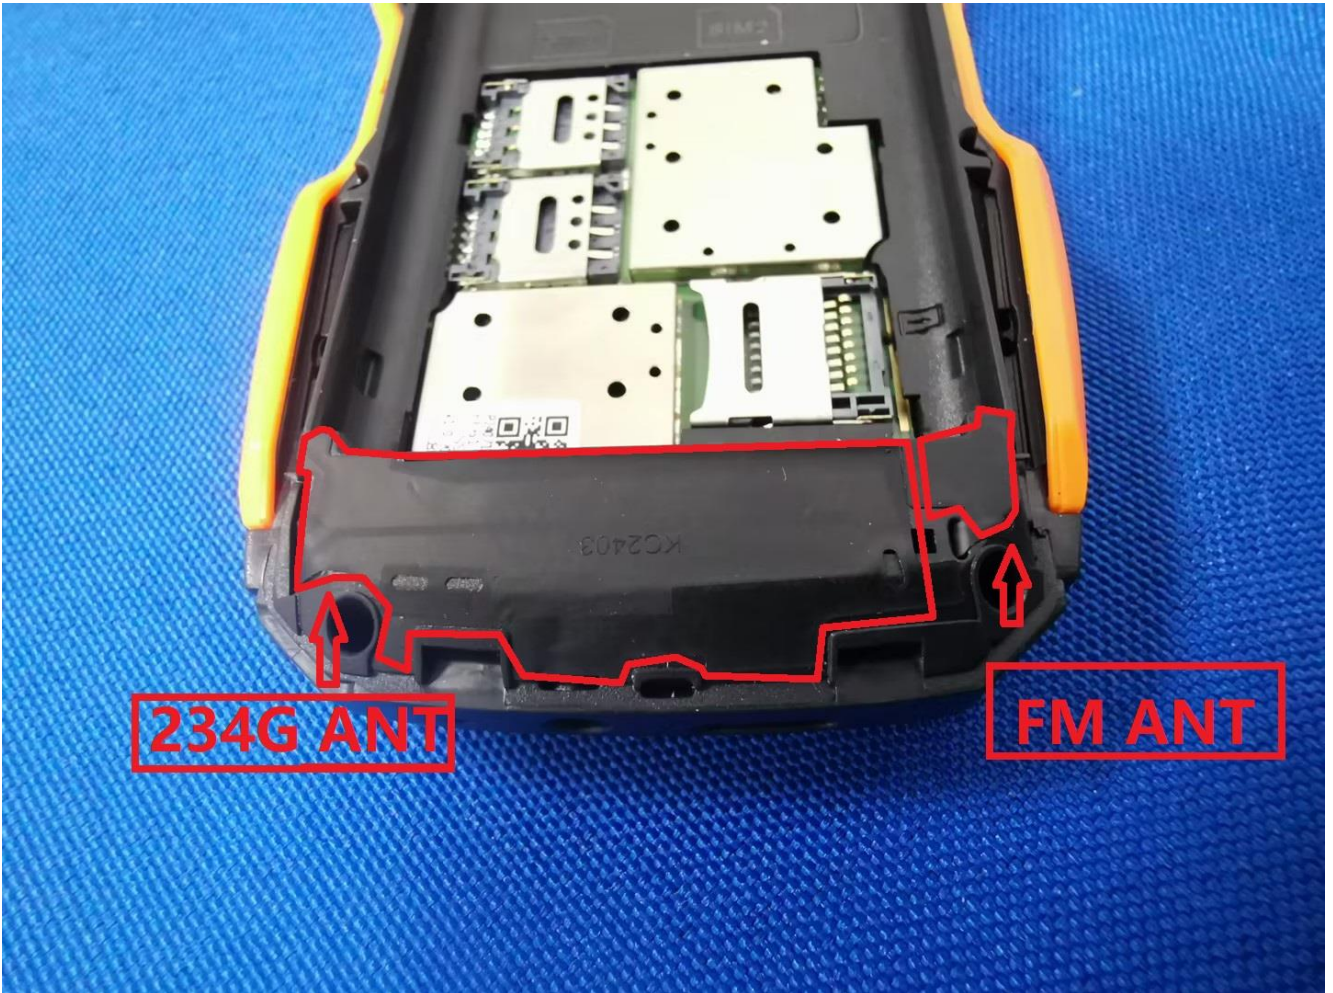

EUT Photos (Model: R10L)

EUT Antenna Locations

SAR Test Setup Photos

Head

Right Cheek

Right Tilted

Left Cheek

Left Tilted

Body

Front side (10mm)

Back side(10mm)