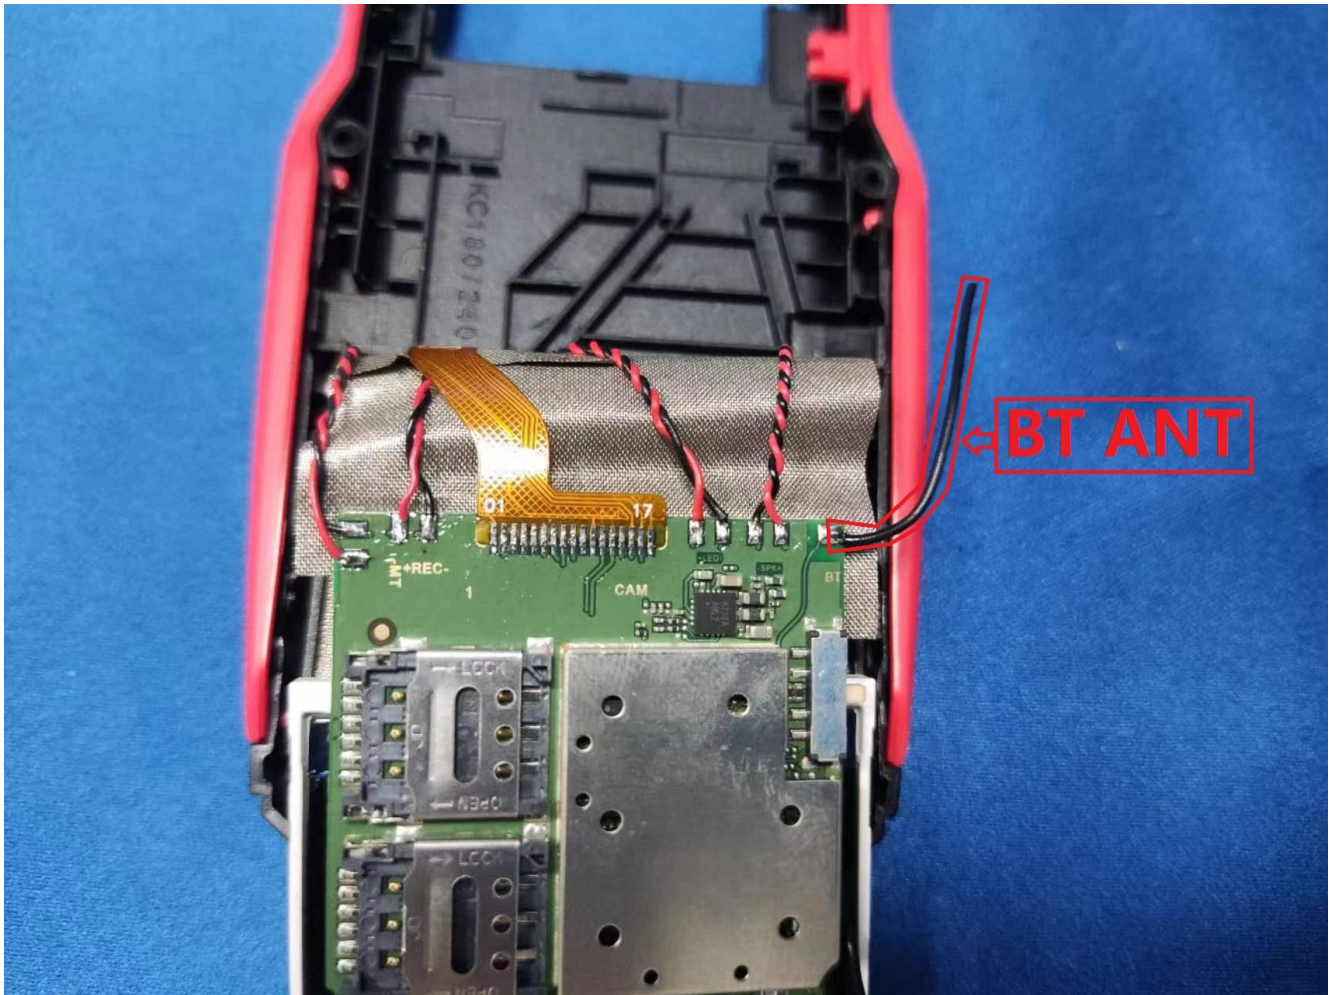

EUT Photos (Model:UR5L)

EUT Antenna Locations

SAR Test Setup Photos

Head

Right Cheek

Right Tilted

Left Cheek

Left Tilted

Body

Front side (10mm)

Back side(10mm)