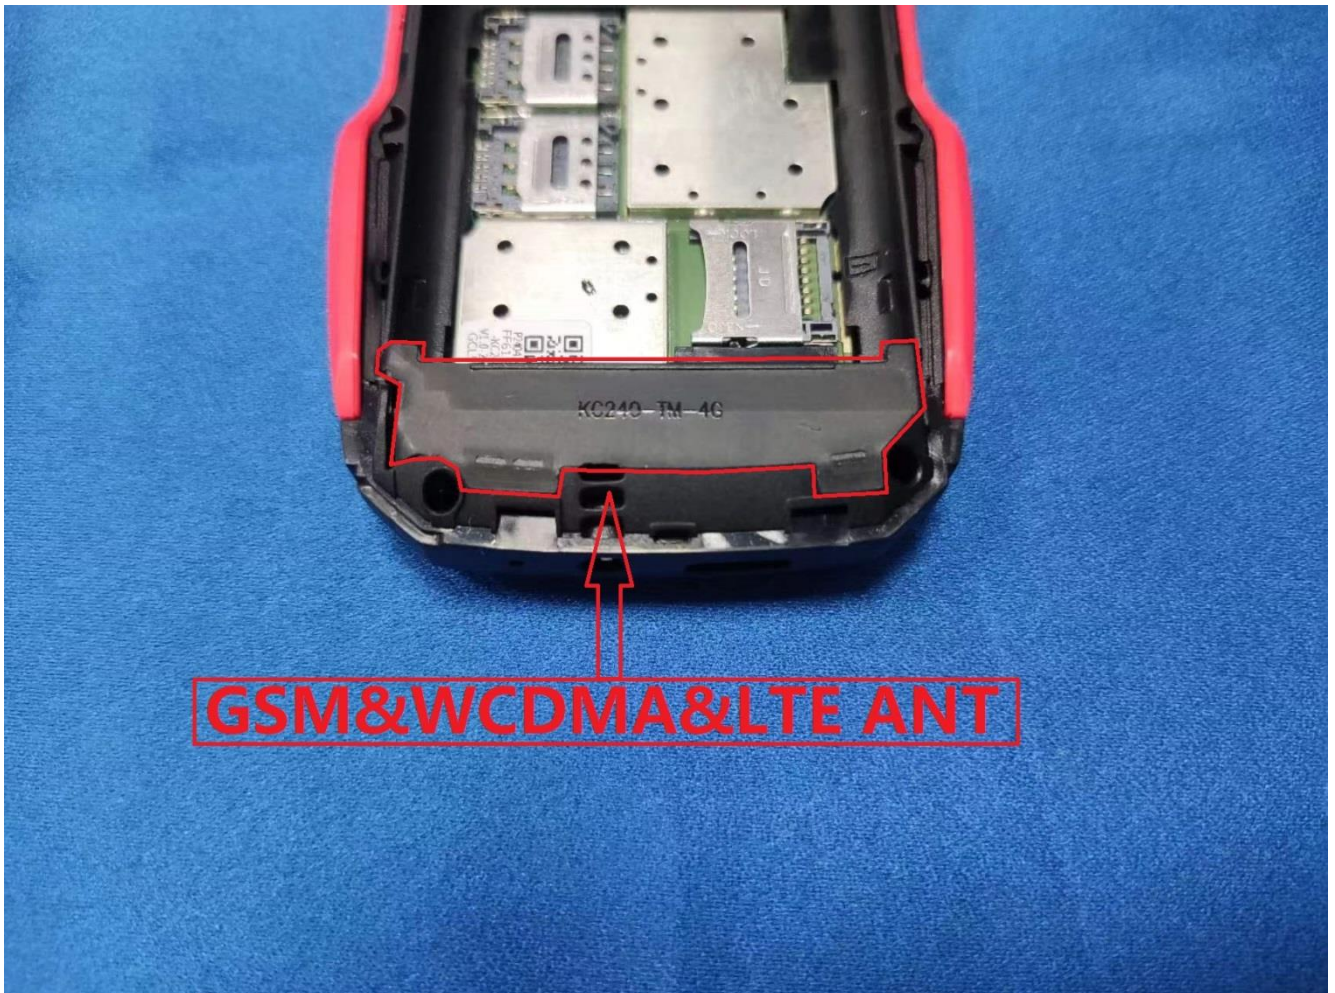

EUT Photos (Model:UR5L)

EUT Antenna Locations

SAR Test Setup Photos

Head

Right Cheek

Right Tilted

Left Cheek

Left Tilted

Body

Front side (10mm)

Back side(10mm)