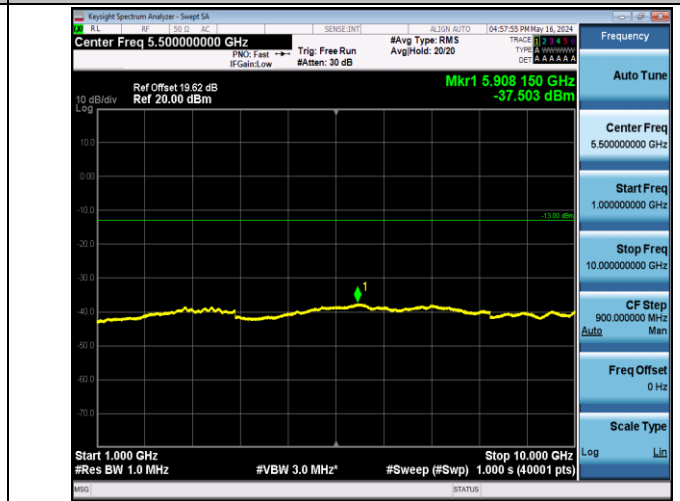

Band5_1.4MHz_16QAM_20525_1RB#0_1000~10000_1000~1000

Band5_1.4MHz_16QAM_20643_1RB#0_1000~10000_1000~1000

0