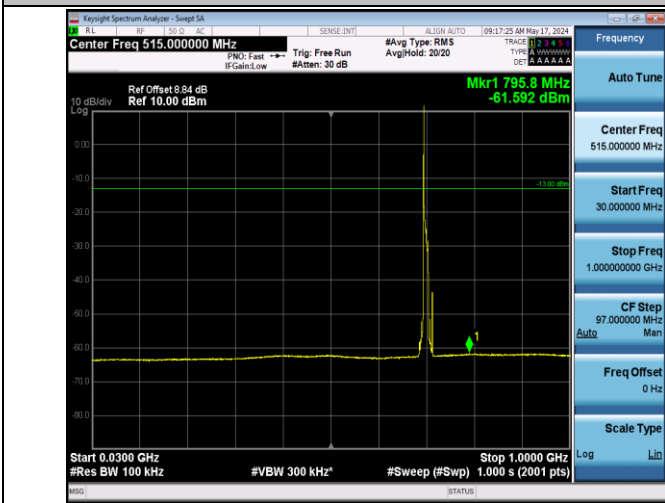

Band12_1.4MHz_16QAM_23173_1RB#0_30~1000_30~1000

Band12_1.4MHz_16QAM_23173_1RB#0_1000~10000_1000~1000
00

Band12_10MHz_QPSK_23060_1RB#0_30~1000_30~1000

Band12_10MHz_QPSK_23060_1RB#0_1000~10000_1000~1000

0

Band12_10MHz_QPSK_23095_1RB#0_30~1000_30~1000