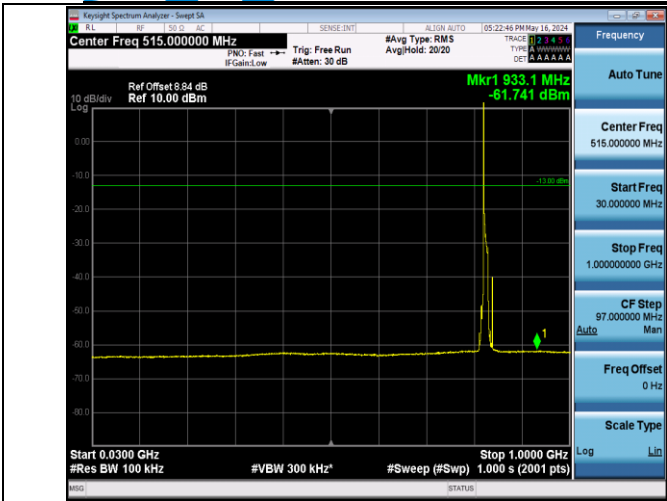

0

Band5_1.4MHz_16QAM_20643_1RB#0_30~1000_30~1000

Band5_1.4MHz_16QAM_20643_1RB#0_1000~10000_1000~1000

0

Band5_10MHz_QPSK_20450_1RB#0_30~1000_30~1000

Band5_10MHz_QPSK_20450_1RB#0_1000~10000_1000~10000

Band5_10MHz_QPSK_20525_1RB#0_30~1000_30~1000