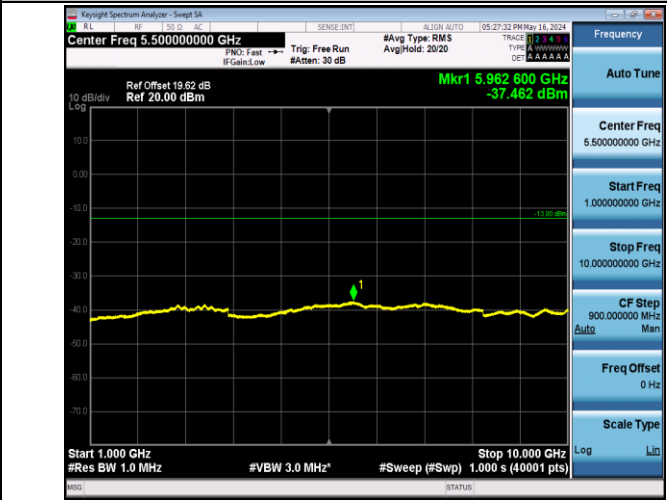

Band5_10MHz_QPSK_20525_1RB#0_1000~10000_1000~10000

Band5_10MHz_QPSK_20600_1RB#0_1000~10000_1000~10000