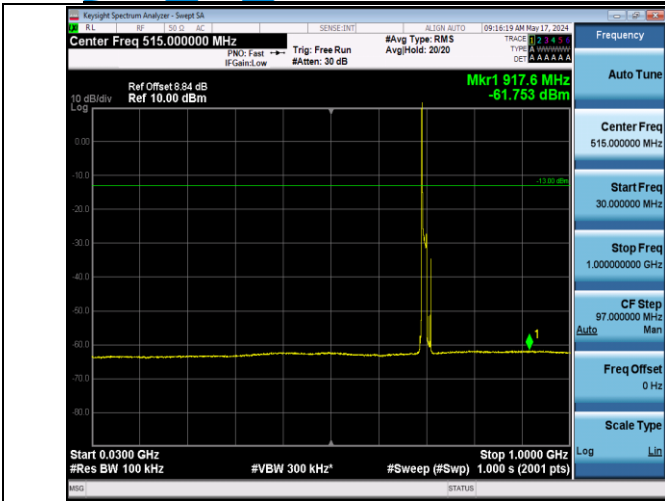

Band12_10MHz_QPSK_23095_1RB#0_1000~10000_1000~1000

0

Band12_10MHz_QPSK_23130_1RB#0_30~1000_30~1000

Band12_10MHz_QPSK_23130_1RB#0_1000~10000_1000~1000

0

Band12_10MHz_16QAM_23060_1RB#0_30~1000_30~1000

Band12_10MHz_16QAM_23060_1RB#0_1000~10000_1000~1000
00