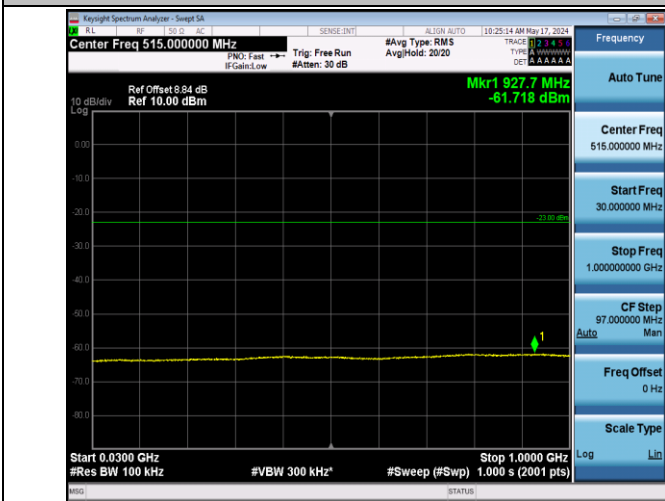

Band66_1.4MHz_16QAM_132322_1RB#0_30~1000_30~1000

Band66_1.4MHz_16QAM_132665_1RB#0_30~1000_30~1000