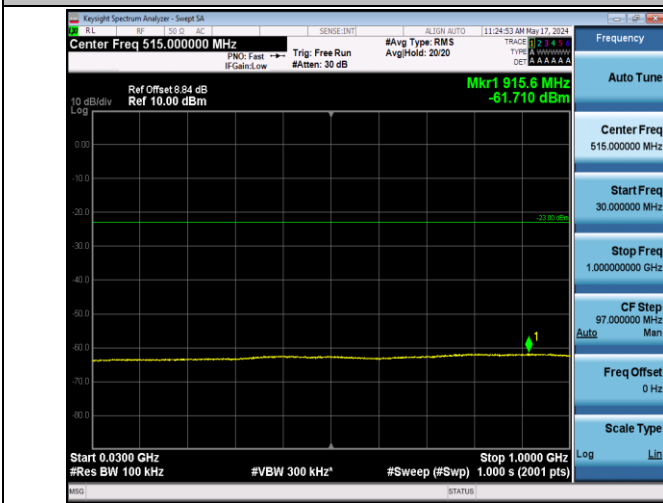

Band66_20MHz_QPSK_132072_1RB#0_30~1000_30~1000

Band66_20MHz_QPSK_132322_1RB#0_30~1000_30~1000