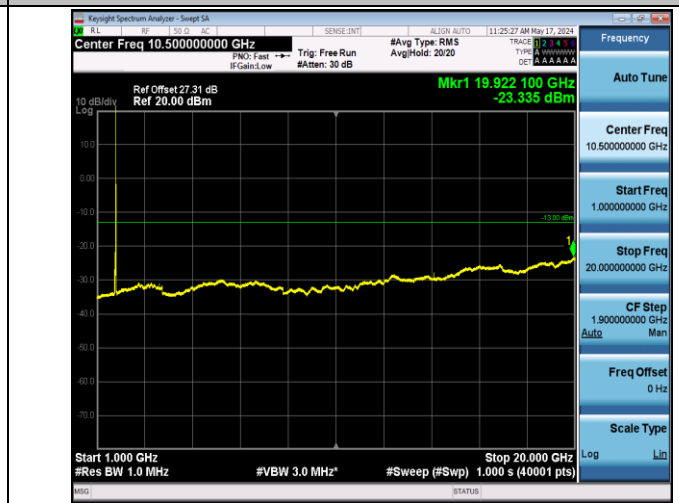

Band66_20MHz_QPSK_132072_1RB#0_1000~20000_1000~200
00

Band66_20MHz_QPSK_132322_1RB#0_1000~20000_1000~200
00