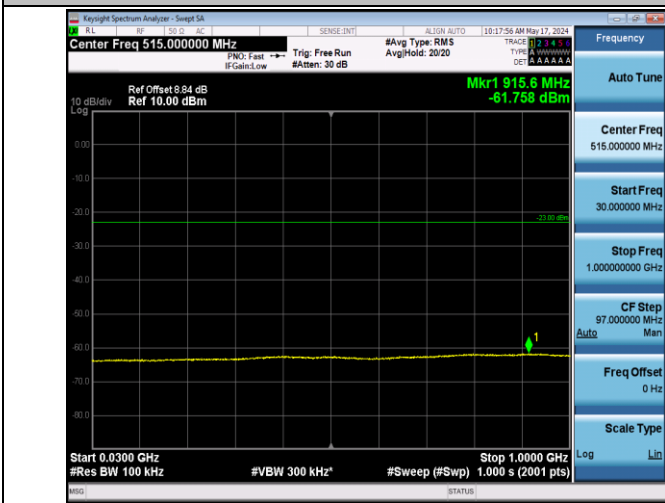

Band66_1.4MHz_16QAM_131979_1RB#0_30~1000_30~1000

Band66_1.4MHz_16QAM_132322_1RB#0_30~1000_30~1000