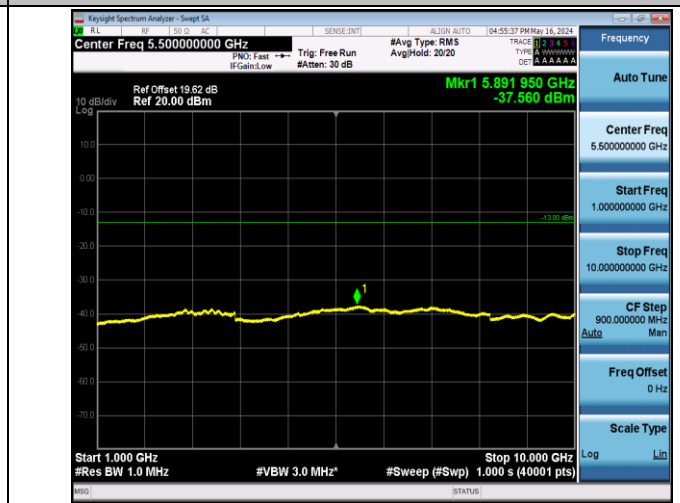

Band5_1.4MHz_QPSK_20643_1RB#0_1000~10000_1000~10000

Band5_1.4MHz_16QAM_20407_1RB#0_30~1000_30~1000

Band5_1.4MHz_16QAM_20407_1RB#0_1000~10000_1000~1000

0

Band5_1.4MHz_16QAM_20525_1RB#0_30~1000_30~1000

Band5_1.4MHz_16QAM_20525_1RB#0_1000~10000_1000~1000