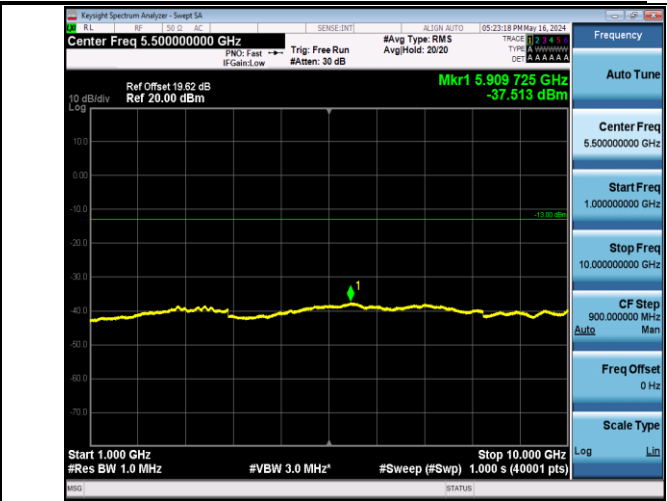

0

Band5_1.4MHz_16QAM_20643_1RB#0_30~1000_30~1000

Band5_1.4MHz_16QAM_20643_1RB#0_1000~10000_1000~1000

0

Band5_10MHz_QPSK_20450_1RB#0_30~1000_30~1000

Band5_10MHz_QPSK_20450_1RB#0_1000~10000_1000~10000

Band5_10MHz_QPSK_20525_1RB#0_30~1000_30~1000