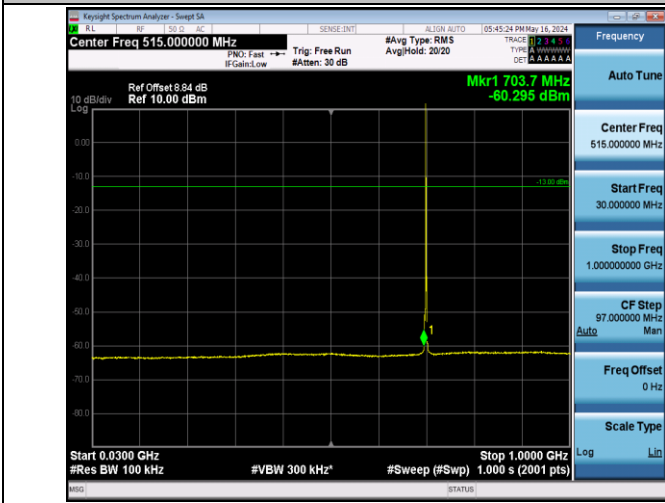

Band12_1.4MHz_16QAM_23017_1RB#0_30~1000_30~1000

Band12_1.4MHz_16QAM_23095_1RB#0_30~1000_30~1000