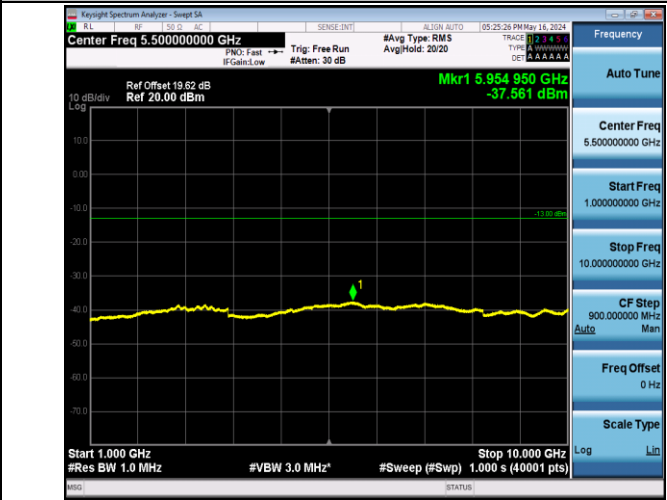

0

Band5_1.4MHz_16QAM_20643_1RB#0_30~1000_30~1000

Band5_1.4MHz_16QAM_20643_1RB#0_1000~10000_1000~1000

0

Band5_10MHz_QPSK_20450_1RB#0_30~1000_30~1000

Band5_10MHz_QPSK_20450_1RB#0_1000~10000_1000~10000

Band5_10MHz_QPSK_20525_1RB#0_30~1000_30~1000