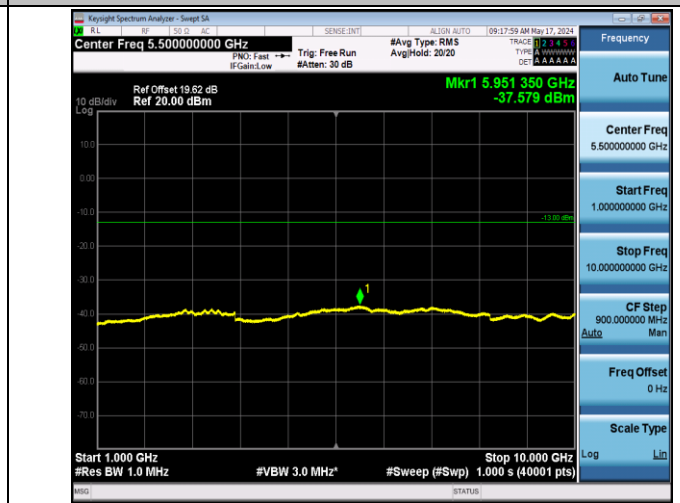

Band12_1.4MHz_16QAM_23173_1RB#0_30~1000_30~1000

Band12_1.4MHz_16QAM_23173_1RB#0_1000~10000_1000~1000
00

Band12_10MHz_QPSK_23060_1RB#0_30~1000_30~1000

Band12_10MHz_QPSK_23060_1RB#0_1000~10000_1000~1000

0

Band12_10MHz_QPSK_23095_1RB#0_30~1000_30~1000