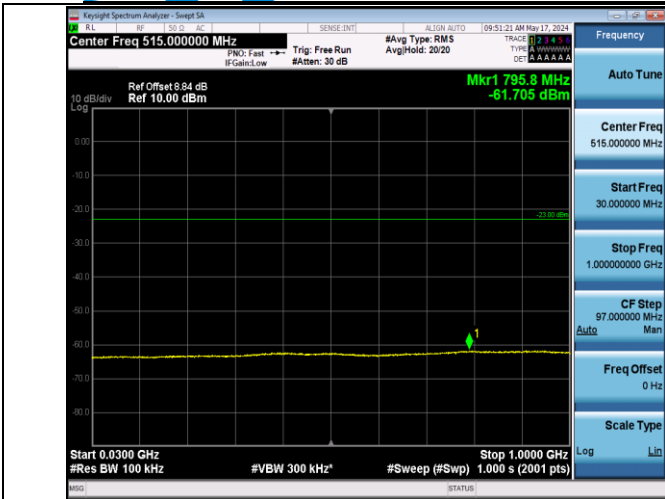

Band66_1.4MHz_QPSK_132665_1RB#0_30~1000_30~1000

Band66_1.4MHz_16QAM_131979_1RB#0_30~1000_30~1000