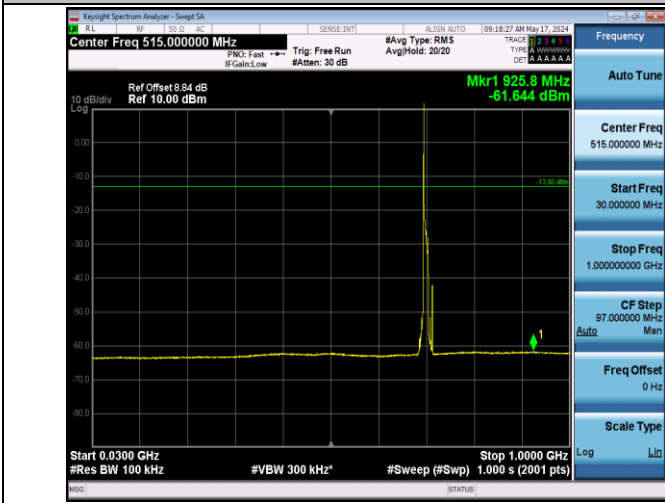

Band12_10MHz_QPSK_23095_1RB#0_1000~10000_1000~1000

0

Band12_10MHz_QPSK_23130_1RB#0_30~1000_30~1000

Band12_10MHz_QPSK_23130_1RB#0_1000~10000_1000~1000

0

Band12_10MHz_16QAM_23060_1RB#0_30~1000_30~1000

Band12_10MHz_16QAM_23060_1RB#0_1000~10000_1000~1000
00