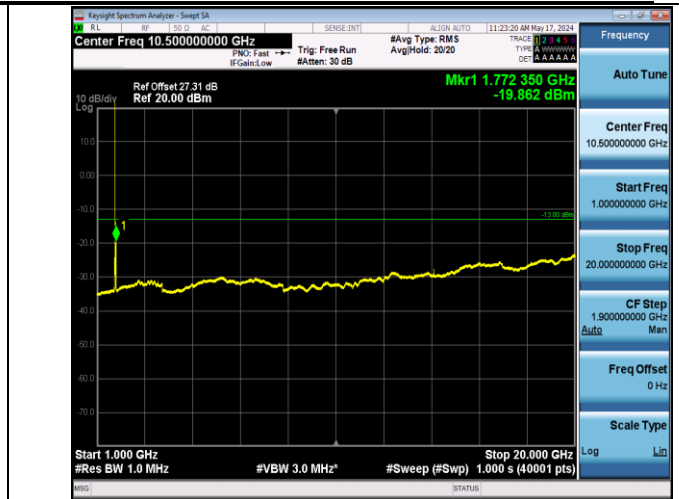

Band66_1.4MHz_16QAM_132322_1RB#0_1000~20000_1000~20000

Band66_1.4MHz_16QAM_132665_1RB#0_30~1000_30~1000

Band66_1.4MHz_16QAM_132665_1RB#0_1000~20000_1000~20000

Band66_20MHz_QPSK_132072_1RB#0_30~1000_30~1000