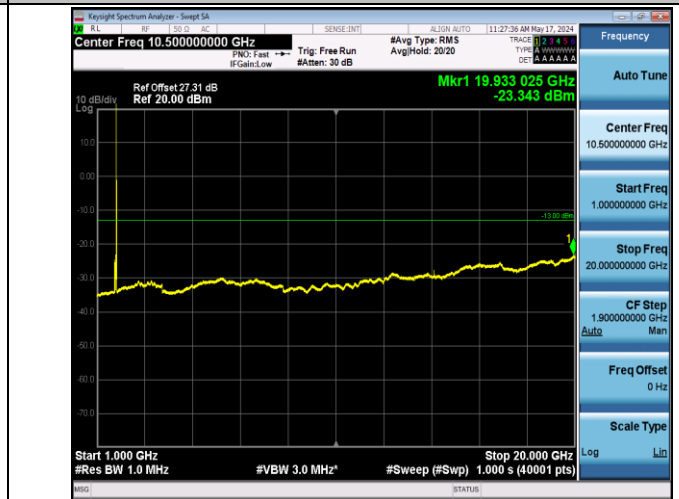

Band66_20MHz_QPSK_132072_1RB#0_1000~20000_1000~200
00

Band66_20MHz_QPSK_132322_1RB#0_30~1000_30~1000

Band66_20MHz_QPSK_132322_1RB#0_1000~20000_1000~200
00

Band66_20MHz_QPSK_132572_1RB#0_30~1000_30~1000

Band66_20MHz_QPSK_132572_1RB#0_1000~20000_1000~200
00