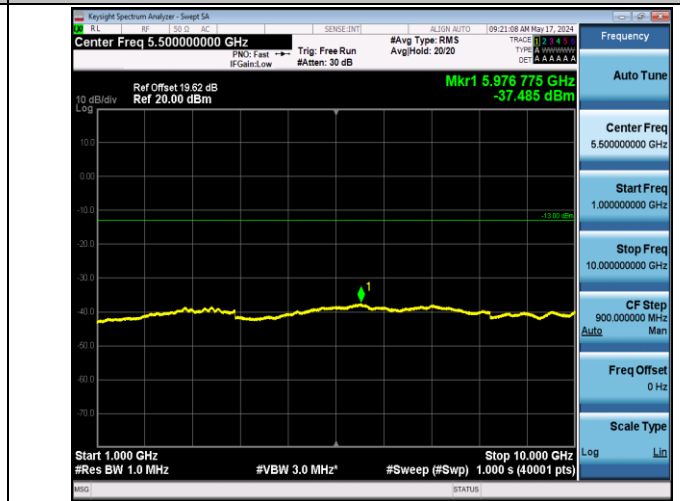

Band12_10MHz_16QAM_23095_1RB#0_1000~10000_1000~1000
00

Band12_10MHz_16QAM_23130_1RB#0_1000~10000_1000~1000
00