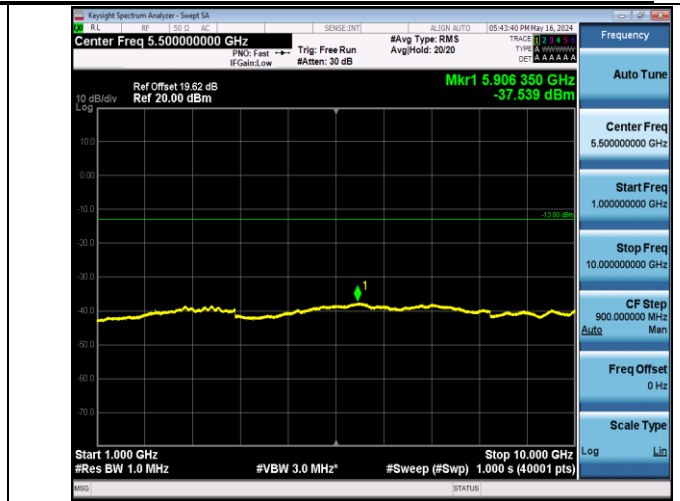

Band12_1.4MHz_QPSK_23173_1RB#0_1000~10000_1000~1000

Band12_1.4MHz_16QAM_23017_1RB#0_1000~10000_1000~1000
00