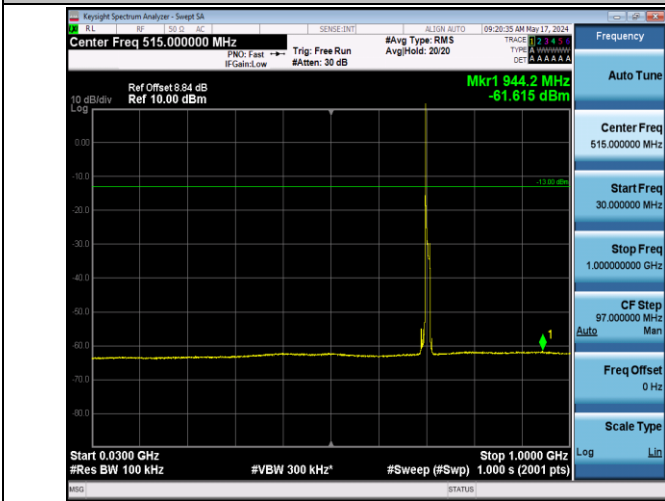

Band12_10MHz_16QAM_23095_1RB#0_30~1000_30~1000

Band12_10MHz_16QAM_23130_1RB#0_30~1000_30~1000