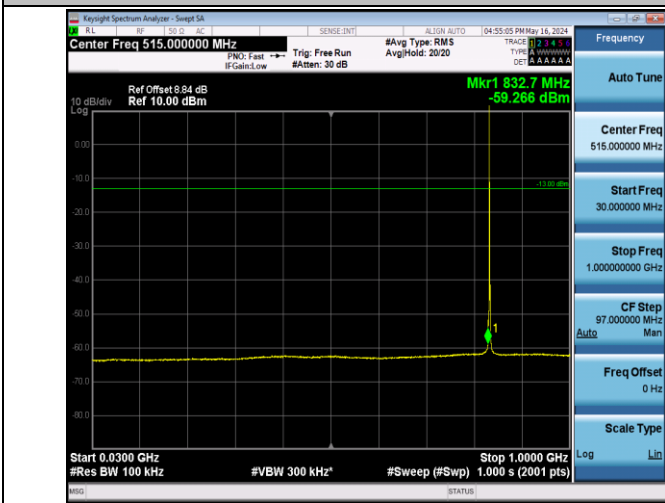

Band5_1.4MHz_QPSK_20643_1RB#0_1000~10000_1000~10000

Band5_1.4MHz_16QAM_20407_1RB#0_30~1000_30~1000

Band5_1.4MHz_16QAM_20407_1RB#0_1000~10000_1000~1000

0

Band5_1.4MHz_16QAM_20525_1RB#0_30~1000_30~1000

Band5_1.4MHz_16QAM_20525_1RB#0_1000~10000_1000~1000