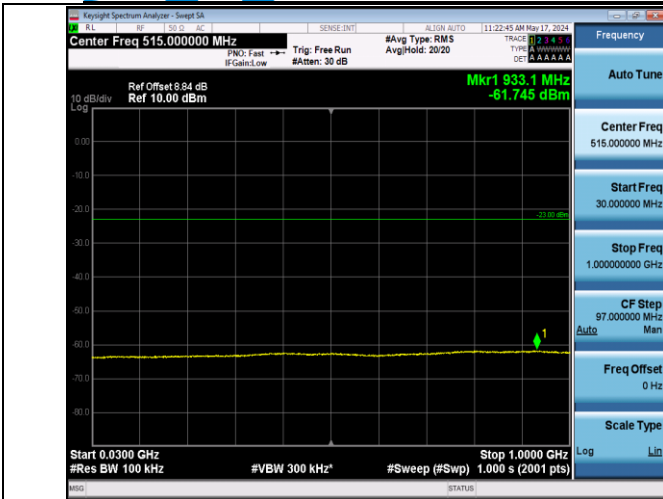

Band66_1.4MHz_16QAM_132665_1RB#0_30~1000_30~1000

Band66_20MHz_QPSK_132072_1RB#0_30~1000_30~1000