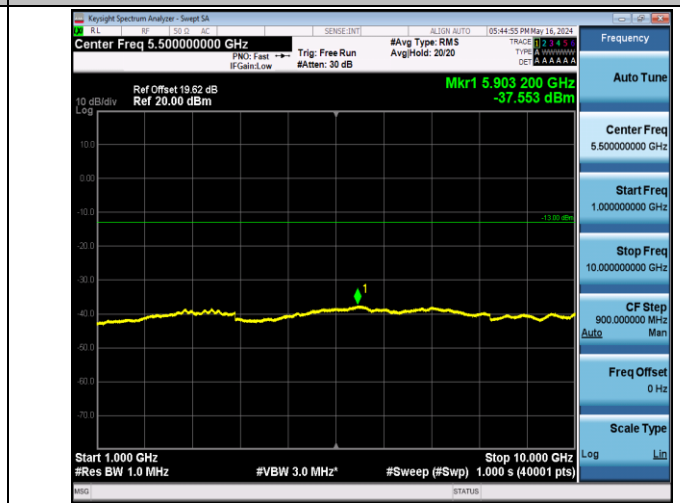

Band12_1.4MHz_QPSK_23017_1RB#0_1000~10000_1000~1000

Band12_1.4MHz_QPSK_23095_1RB#0_1000~10000_1000~1000

0