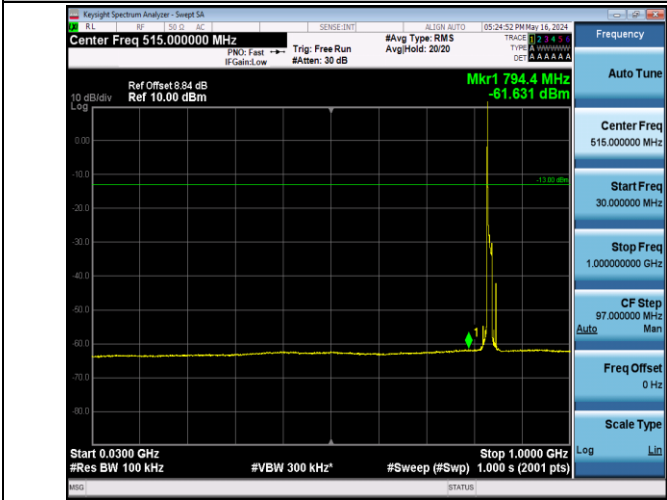

0

Band5_1.4MHz_16QAM_20643_1RB#0_30~1000_30~1000

Band5_1.4MHz_16QAM_20643_1RB#0_1000~10000_1000~1000

0

Band5_10MHz_QPSK_20450_1RB#0_30~1000_30~1000

Band5_10MHz_QPSK_20450_1RB#0_1000~10000_1000~10000

Band5_10MHz_QPSK_20525_1RB#0_30~1000_30~1000