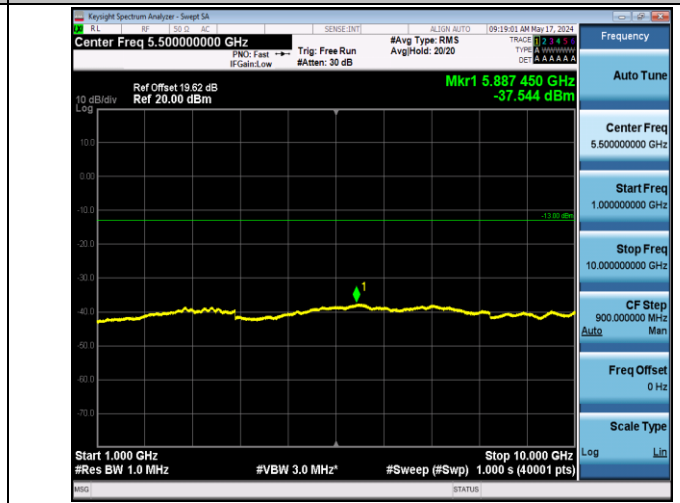

Band12_10MHz_16QAM_23060_1RB#0_1000~10000_1000~1000
00

Band12_10MHz_16QAM_23095_1RB#0_1000~10000_1000~1000
00