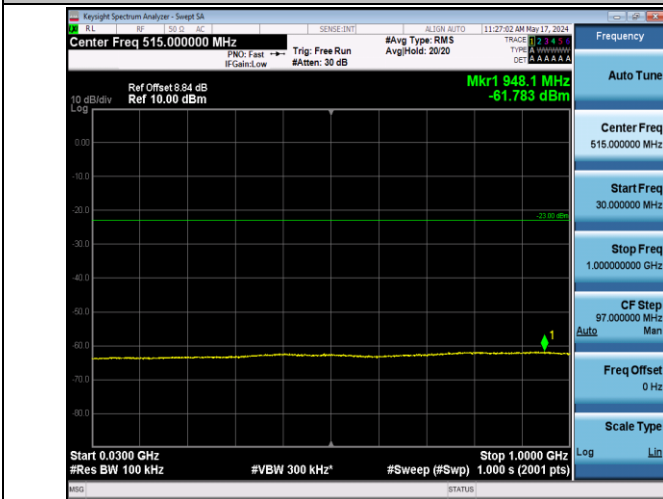

Band66_20MHz_QPSK_132322_1RB#0_30~1000_30~1000

Band66_20MHz_QPSK_132572_1RB#0_30~1000_30~1000