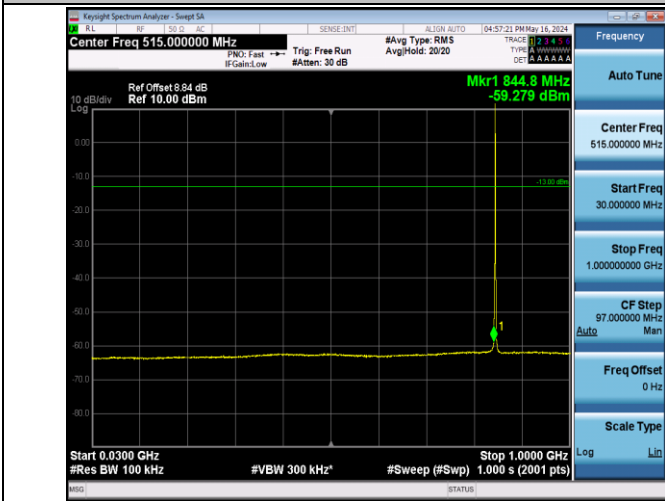

Band5_1.4MHz_16QAM_20525_1RB#0_30~1000_30~1000

Band5_1.4MHz_16QAM_20643_1RB#0_30~1000_30~1000