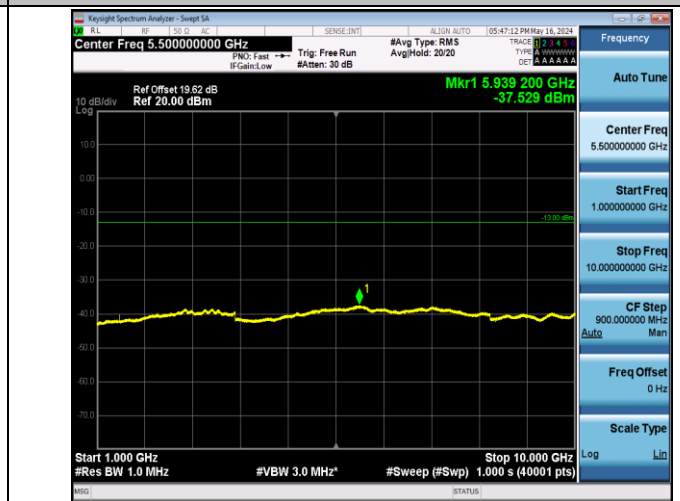

Band12_1.4MHz_QPSK_23017_1RB#0_1000~10000_1000~1000

0

Band12_1.4MHz_QPSK_23095_1RB#0_30~1000_30~1000

Band12_1.4MHz_QPSK_23095_1RB#0_1000~10000_1000~1000

0

Band12_1.4MHz_QPSK_23173_1RB#0_30~1000_30~1000

Band12_1.4MHz_QPSK_23173_1RB#0_1000~10000_1000~1000