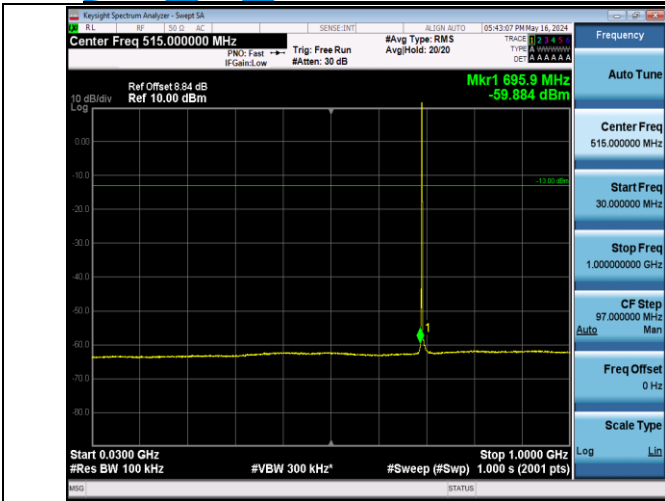

Band12_1.4MHz_QPSK_23173_1RB#0_30~1000_30~1000

Band12_1.4MHz_16QAM_23017_1RB#0_30~1000_30~1000