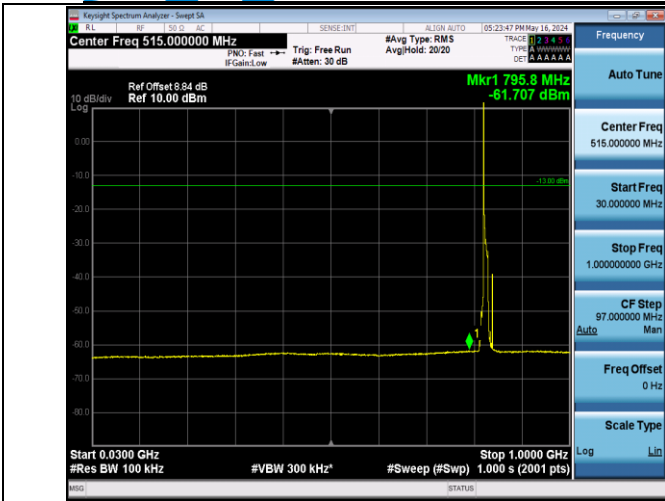

Band5_10MHz_QPSK_20600_1RB#0_30~1000_30~1000

Band5_10MHz_16QAM_20450_1RB#0_30~1000_30~1000