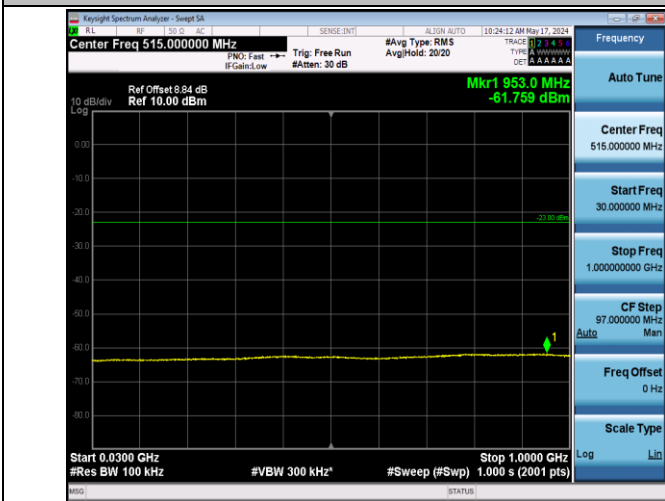

Band66_1.4MHz_QPSK_131979_1RB#0_30~1000_30~1000

Band66_1.4MHz_QPSK_131979_1RB#0_1000~20000_1000~2000

Band66_1.4MHz_QPSK_132322_1RB#0_30~1000_30~1000

Band66_1.4MHz_QPSK_132322_1RB#0_1000~20000_1000~2000

Band66_1.4MHz_QPSK_132665_1RB#0_30~1000_30~1000