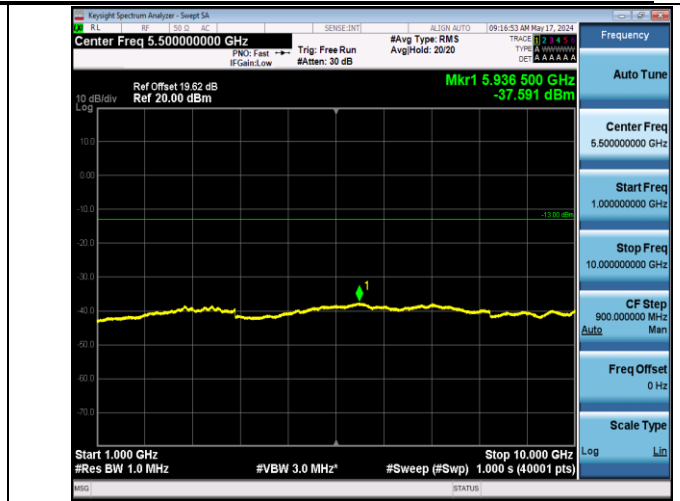

Band12_10MHz_QPSK_23095_1RB#0_1000~10000_1000~1000

0

Band12_10MHz_QPSK_23130_1RB#0_30~1000_30~1000

Band12_10MHz_QPSK_23130_1RB#0_1000~10000_1000~1000

0

Band12_10MHz_16QAM_23060_1RB#0_30~1000_30~1000

Band12_10MHz_16QAM_23060_1RB#0_1000~10000_1000~1000
00