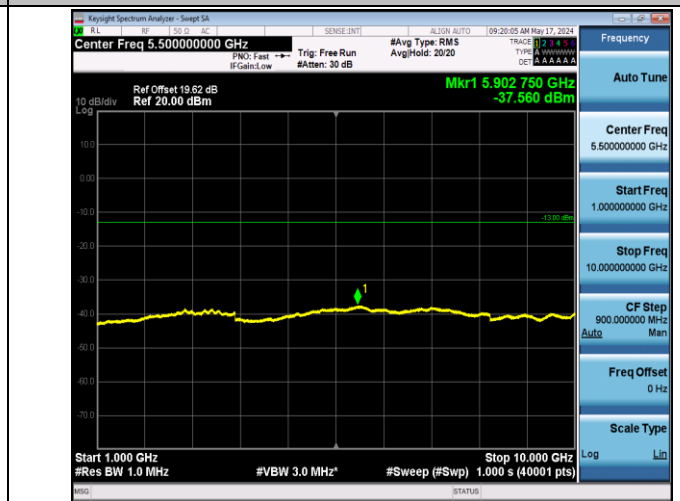

Band12_10MHz_QPSK_23095_1RB#0_1000~10000_1000~1000

Band12_10MHz_QPSK_23130_1RB#0_1000~10000_1000~1000

0