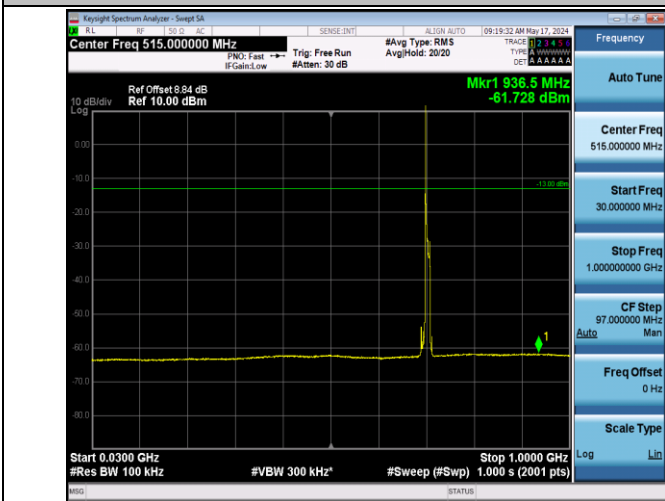

Band12_10MHz_QPSK_23095_1RB#0_30~1000_30~1000

Band12_10MHz_QPSK_23130_1RB#0_30~1000_30~1000