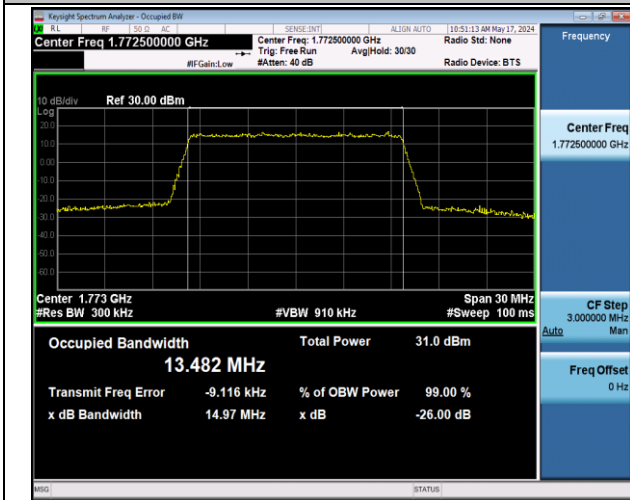

Band66-15MHz-QPSK-132047-75RB#0-PASS

Band66-15MHz-QPSK-132597-75RB#0-PASS