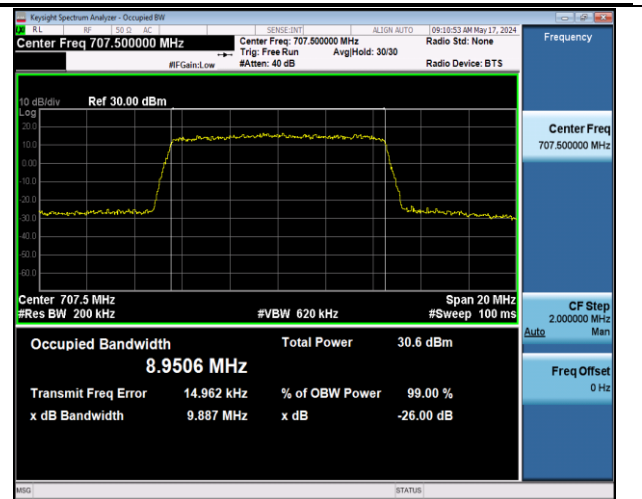

Band12-5MHz-16QAM-23155-25RB#0-PASS

Band12-10MHz-QPSK-23095-50RB#0-PASS