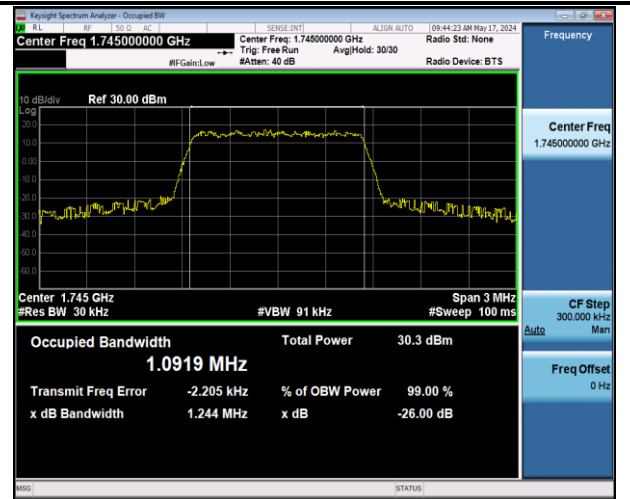

Band12-10MHz-16QAM-23130-50RB#0-PASS

Band66-1.4MHz-QPSK-132322-6RB#0-PASS