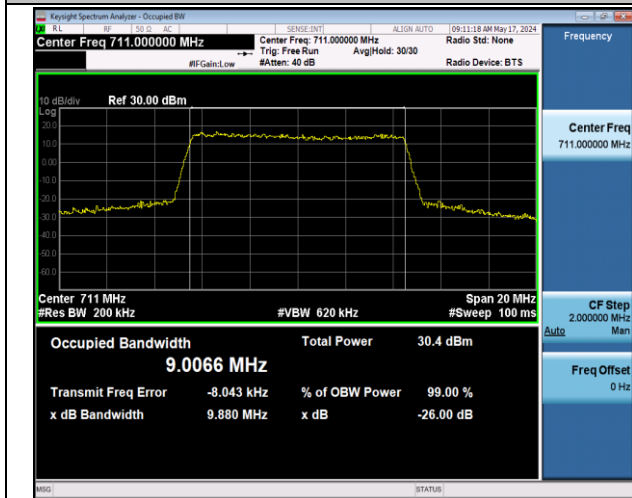

Band12-10MHz-QPSK-23060-50RB#0-PASS

Band12-10MHz-QPSK-23130-50RB#0-PASS