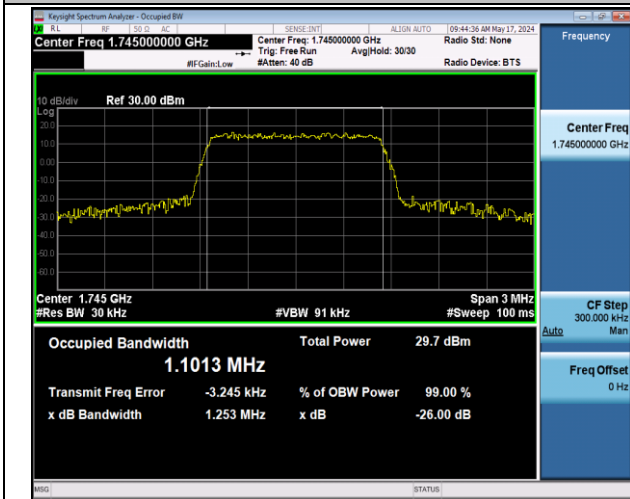

Band66-1.4MHz-QPSK-131979-6RB#0-PASS

Band66-1.4MHz-QPSK-132322-6RB#0-PASS

Band66-1.4MHz-QPSK-132665-6RB#0-PASS

Band66-1.4MHz-16QAM-131979-6RB#0-PASS

Band66-1.4MHz-16QAM-132322-6RB#0-PASS

Band66-1.4MHz-16QAM-132665-6RB#0-PASS