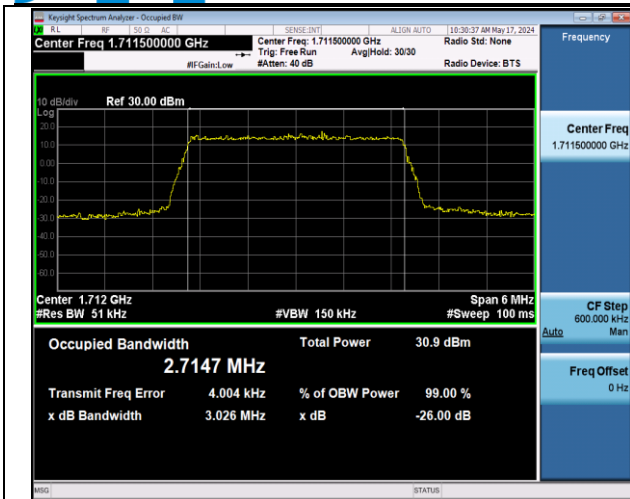

Band66-1.4MHz-QPSK-131979-6RB#0-PASS

Band66-1.4MHz-QPSK-132322-6RB#0-PASS

Band66-1.4MHz-QPSK-132665-6RB#0-PASS

Band66-1.4MHz-16QAM-131979-6RB#0-PASS

Band66-1.4MHz-16QAM-132322-6RB#0-PASS

Band66-1.4MHz-16QAM-132665-6RB#0-PASS