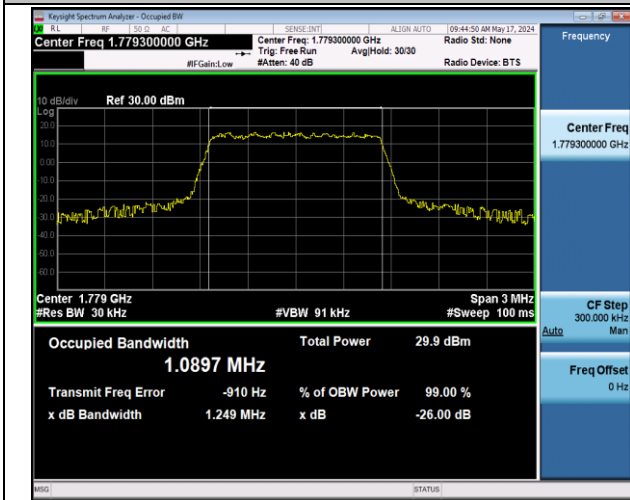

Band66-1.4MHz-QPSK-131979-6RB#0-PASS

Band66-1.4MHz-QPSK-132665-6RB#0-PASS