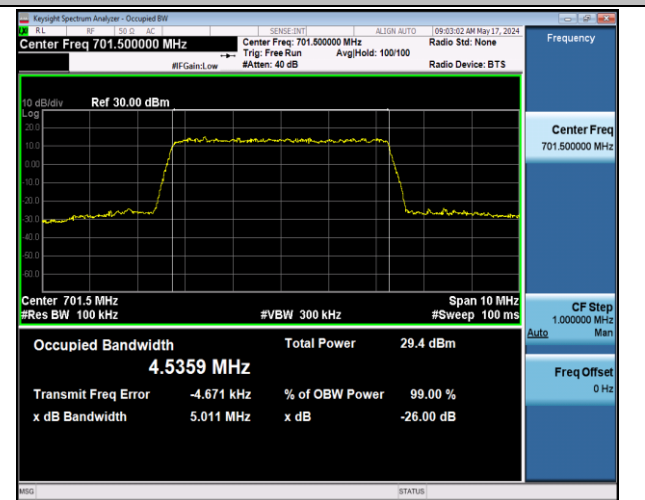

Band12-5MHz-QPSK-23095-25RB#0-PASS

Band12-5MHz-16QAM-23035-25RB#0-PASS