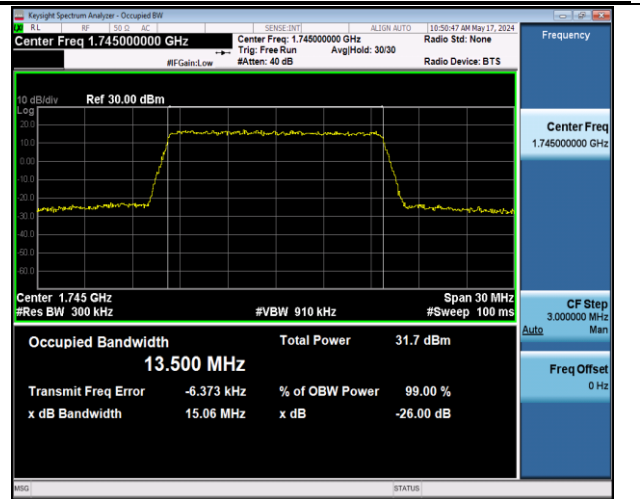

Band66-10MHz-16QAM-132622-50RB#0-PASS

Band66-15MHz-QPSK-132322-75RB#0-PASS