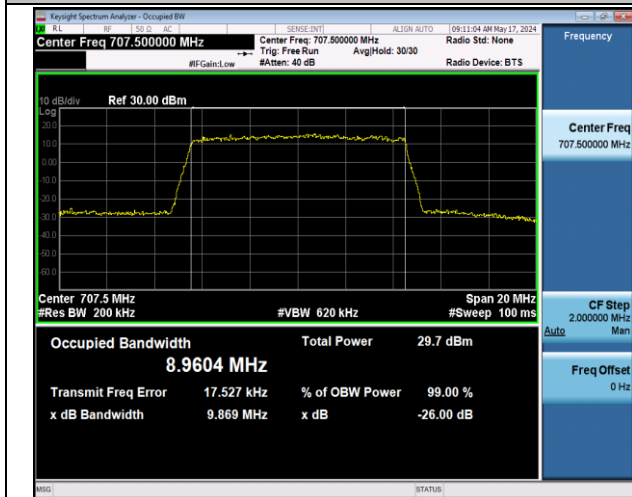

Band12-10MHz-QPSK-23060-50RB#0-PASS

Band12-10MHz-QPSK-23095-50RB#0-PASS

Band12-10MHz-QPSK-23130-50RB#0-PASS

Band12-10MHz-16QAM-23060-50RB#0-PASS

Band12-10MHz-16QAM-23095-50RB#0-PASS

Band12-10MHz-16QAM-23130-50RB#0-PASS