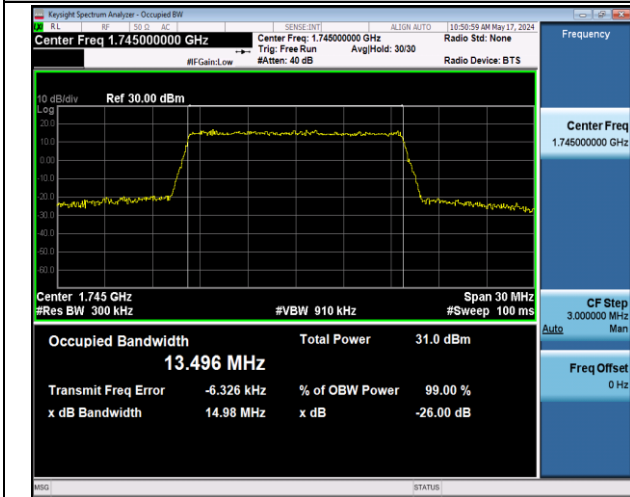

Band66-15MHz-QPSK-132047-75RB#0-PASS

Band66-15MHz-QPSK-132322-75RB#0-PASS

Band66-15MHz-QPSK-132597-75RB#0-PASS

Band66-15MHz-16QAM-132047-75RB#0-PASS

Band66-15MHz-16QAM-132322-75RB#0-PASS

Band66-15MHz-16QAM-132597-75RB#0-PASS