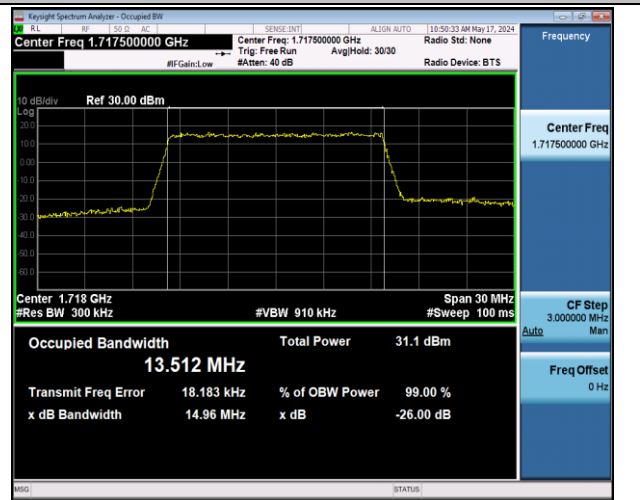

Band66-15MHz-QPSK-132322-75RB#0-PASS

Band66-15MHz-16QAM-132047-75RB#0-PASS