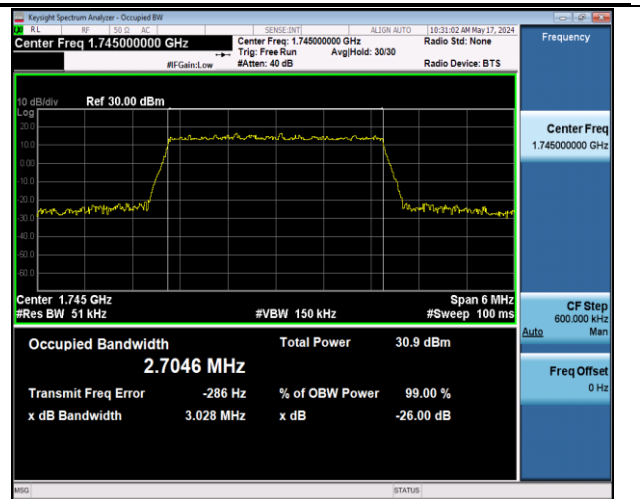

Band66-1.4MHz-16QAM-132665-6RB#0-PASS

Band66-3MHz-QPSK-132322-15RB#0-PASS