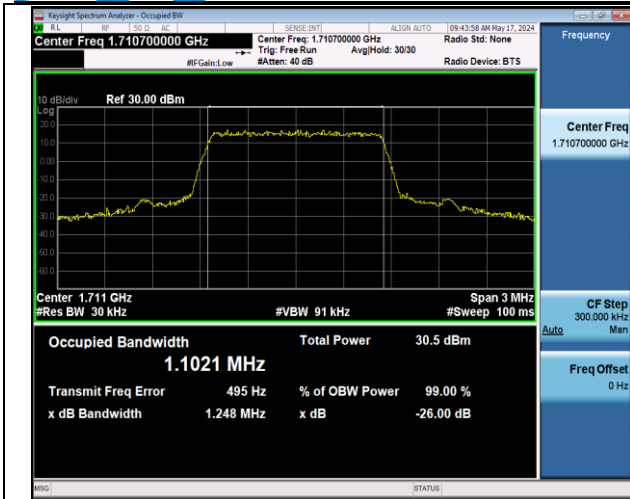

Band12-10MHz-QPSK-23060-50RB#0-PASS

Band12-10MHz-QPSK-23095-50RB#0-PASS

Band12-10MHz-QPSK-23130-50RB#0-PASS

Band12-10MHz-16QAM-23060-50RB#0-PASS

Band12-10MHz-16QAM-23095-50RB#0-PASS

Band12-10MHz-16QAM-23130-50RB#0-PASS