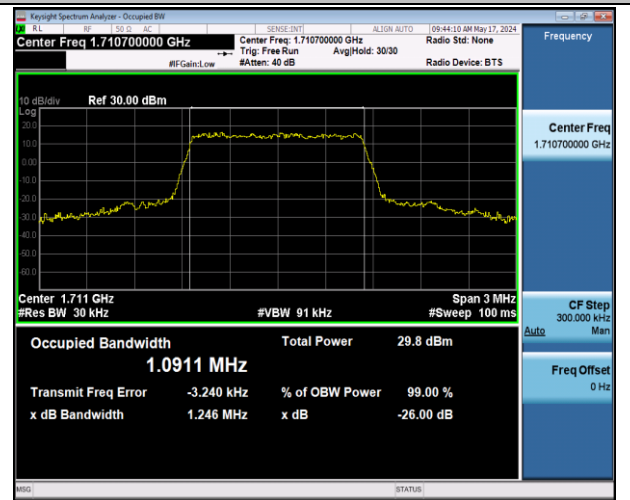

Band66-1.4MHz-QPSK-132322-6RB#0-PASS

Band66-1.4MHz-16QAM-131979-6RB#0-PASS