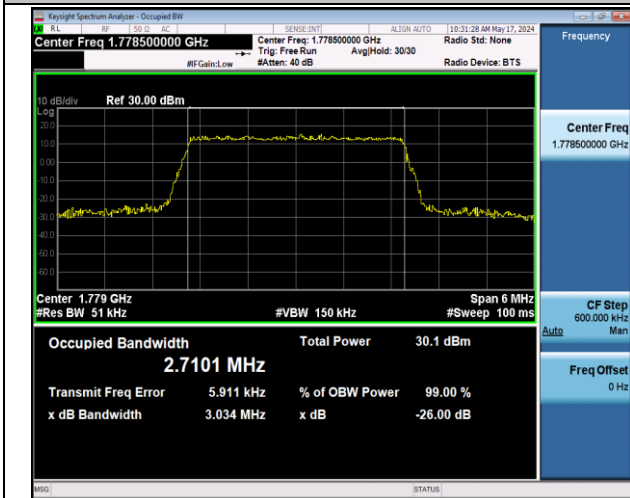

Band66-3MHz-QPSK-131987-15RB#0-PASS

Band66-3MHz-QPSK-132657-15RB#0-PASS