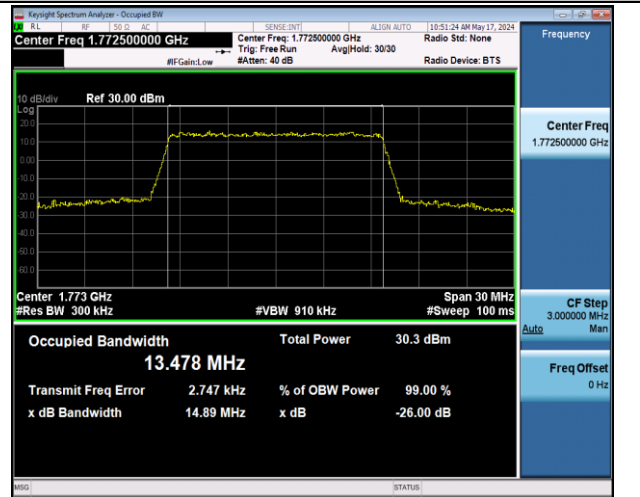

Band66-15MHz-QPSK-132047-75RB#0-PASS

Band66-15MHz-QPSK-132322-75RB#0-PASS

Band66-15MHz-QPSK-132597-75RB#0-PASS

Band66-15MHz-16QAM-132047-75RB#0-PASS

Band66-15MHz-16QAM-132322-75RB#0-PASS

Band66-15MHz-16QAM-132597-75RB#0-PASS