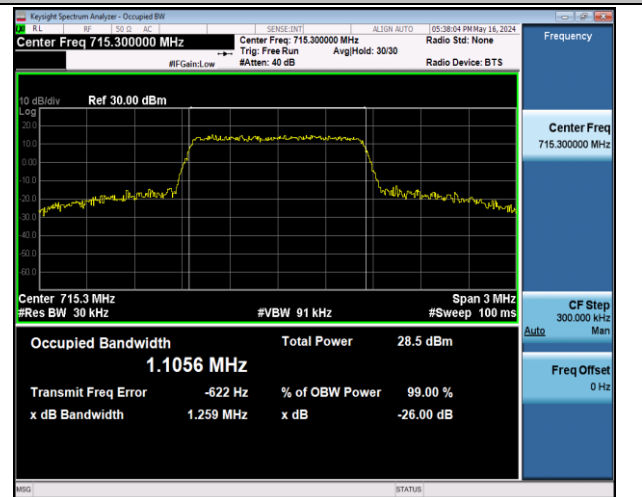

Band12-1.4MHz-16QAM-23017-6RB#0-PASS

Band12-1.4MHz-16QAM-23173-6RB#0-PASS