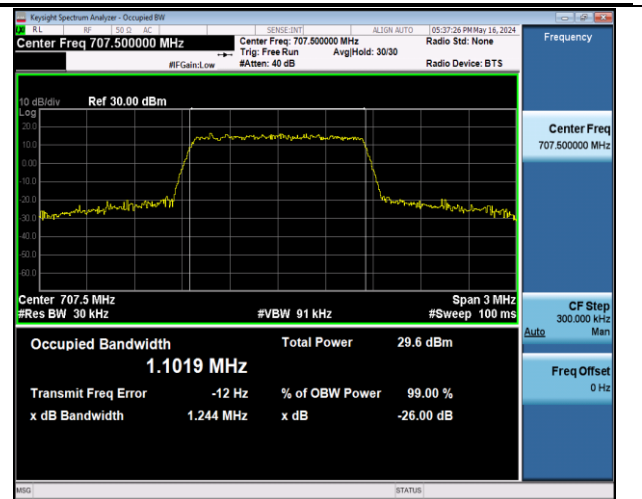

Band5-10MHz-16QAM-20600-50RB#0-PASS

Band12-1.4MHz-QPSK-23095-6RB#0-PASS