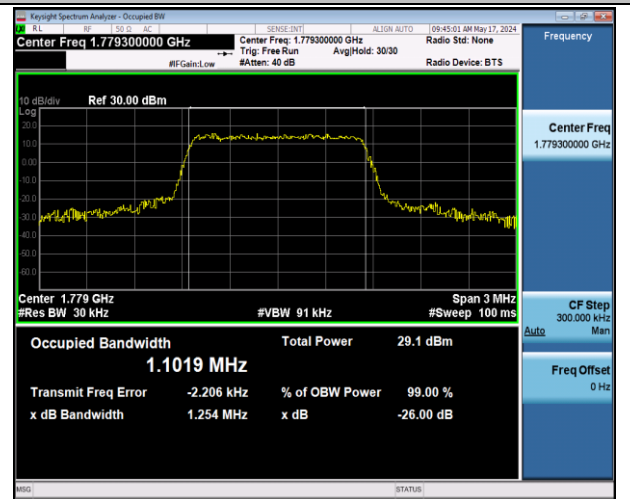

Band66-1.4MHz-QPSK-131979-6RB#0-PASS

Band66-1.4MHz-QPSK-132322-6RB#0-PASS

Band66-1.4MHz-QPSK-132665-6RB#0-PASS

Band66-1.4MHz-16QAM-131979-6RB#0-PASS

Band66-1.4MHz-16QAM-132322-6RB#0-PASS

Band66-1.4MHz-16QAM-132665-6RB#0-PASS