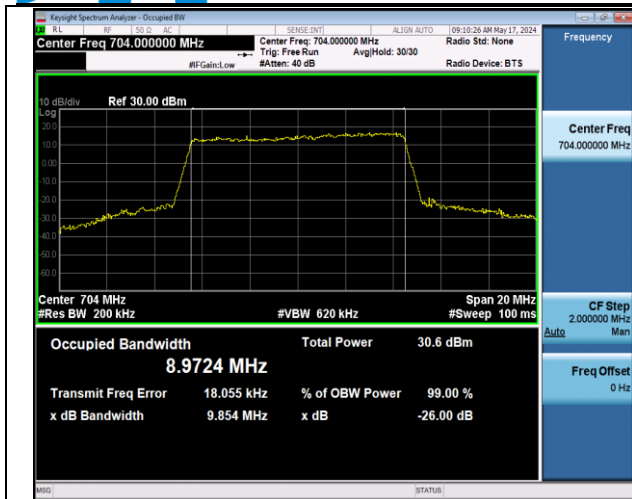

Band12-5MHz-QPSK-23035-25RB#0-PASS

Band12-5MHz-QPSK-23095-25RB#0-PASS

Band12-5MHz-QPSK-23155-25RB#0-PASS

Band12-5MHz-16QAM-23035-25RB#0-PASS

Band12-5MHz-16QAM-23095-25RB#0-PASS

Band12-5MHz-16QAM-23155-25RB#0-PASS