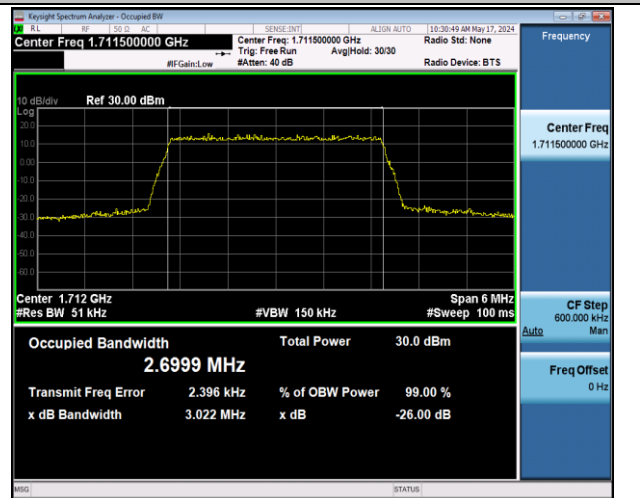

Band66-3MHz-QPSK-132322-15RB#0-PASS

Band66-3MHz-16QAM-131987-15RB#0-PASS