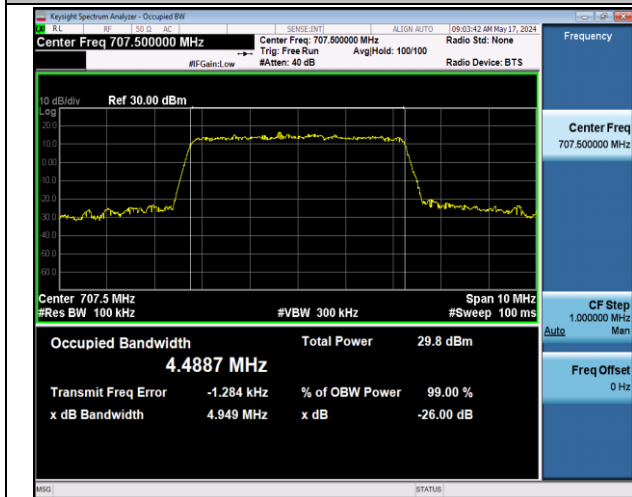

Band12-5MHz-QPSK-23035-25RB#0-PASS

Band12-5MHz-QPSK-23095-25RB#0-PASS

Band12-5MHz-QPSK-23155-25RB#0-PASS

Band12-5MHz-16QAM-23035-25RB#0-PASS

Band12-5MHz-16QAM-23095-25RB#0-PASS

Band12-5MHz-16QAM-23155-25RB#0-PASS