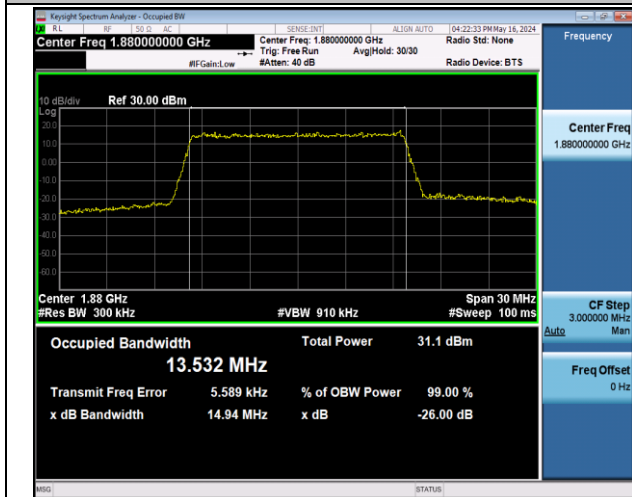

Band2-15MHz-QPSK-18675-75RB#0-PASS

Band2-15MHz-QPSK-18900-75RB#0-PASS

Band2-15MHz-QPSK-19125-75RB#0-PASS

Band2-15MHz-16QAM-18675-75RB#0-PASS

Band2-15MHz-16QAM-18900-75RB#0-PASS

Band2-15MHz-16QAM-19125-75RB#0-PASS