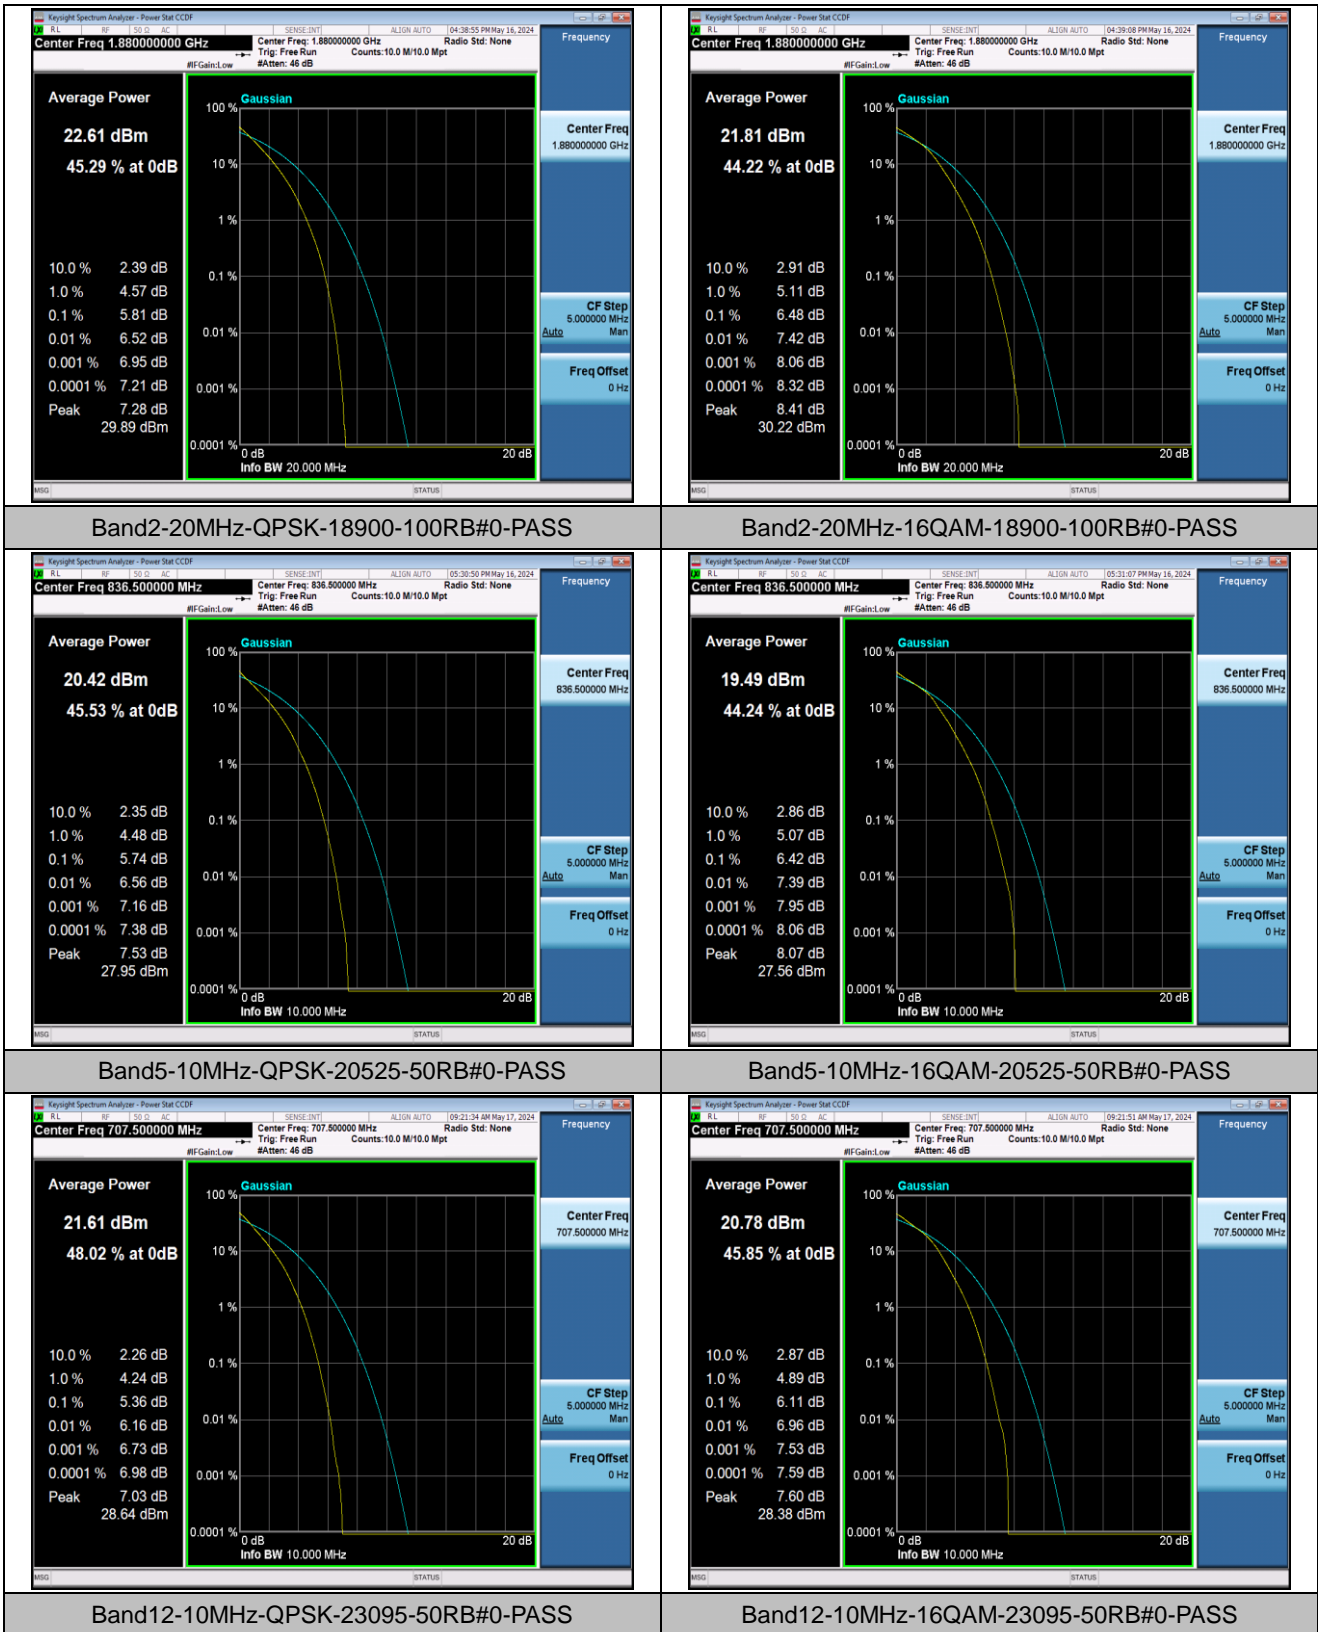

Test Graphs