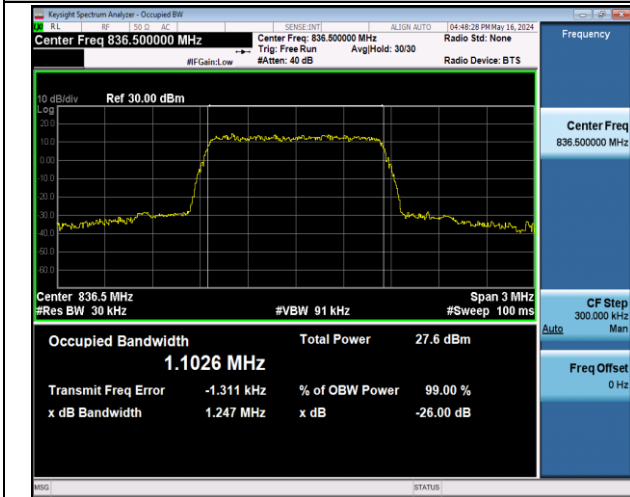

Band5-1.4MHz-QPSK-20407-6RB#0-PASS

Band5-1.4MHz-QPSK-20525-6RB#0-PASS

Band5-1.4MHz-QPSK-20643-6RB#0-PASS

Band5-1.4MHz-16QAM-20407-6RB#0-PASS

Band5-1.4MHz-16QAM-20525-6RB#0-PASS

Band5-1.4MHz-16QAM-20643-6RB#0-PASS