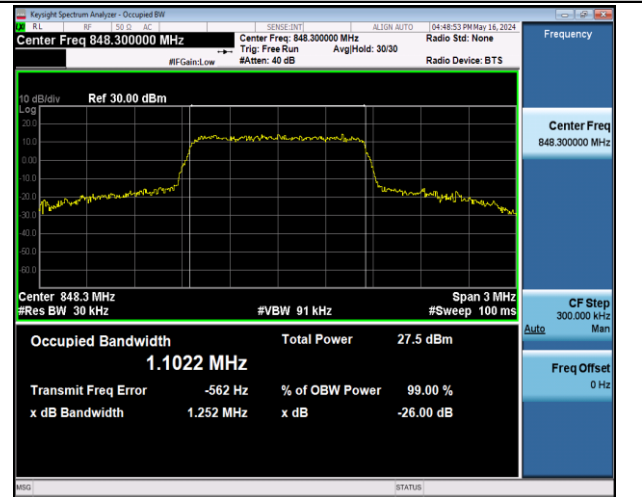

Band5-1.4MHz-QPSK-20407-6RB#0-PASS

Band5-1.4MHz-QPSK-20525-6RB#0-PASS

Band5-1.4MHz-QPSK-20643-6RB#0-PASS

Band5-1.4MHz-16QAM-20407-6RB#0-PASS

Band5-1.4MHz-16QAM-20525-6RB#0-PASS

Band5-1.4MHz-16QAM-20643-6RB#0-PASS