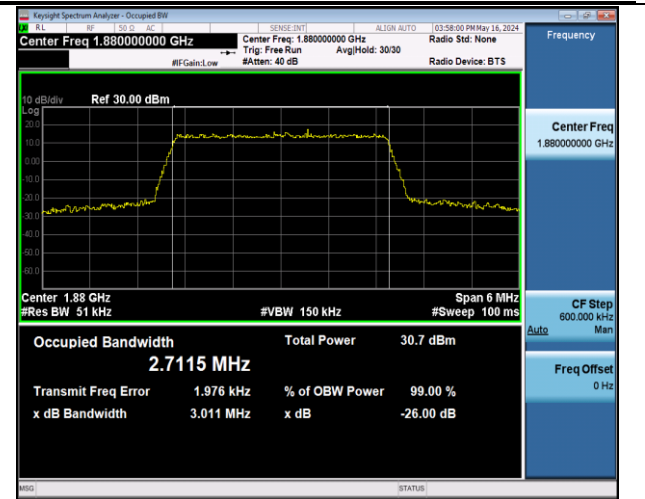

Band2-3MHz-QPSK-18900-15RB#0-PASS