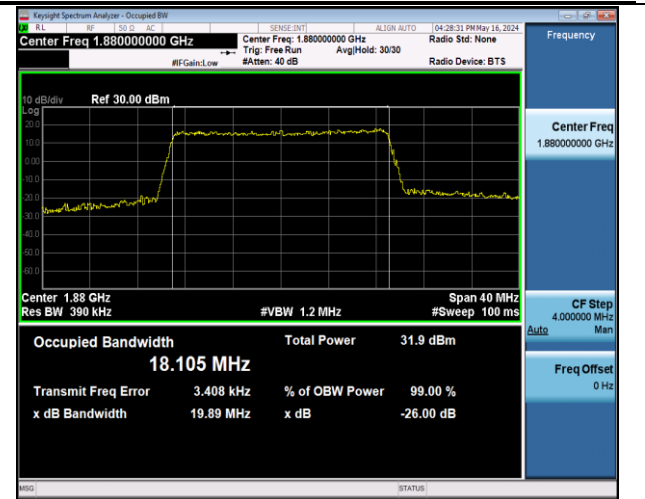

Band2-20MHz-QPSK-18900-100RB#0-PASS