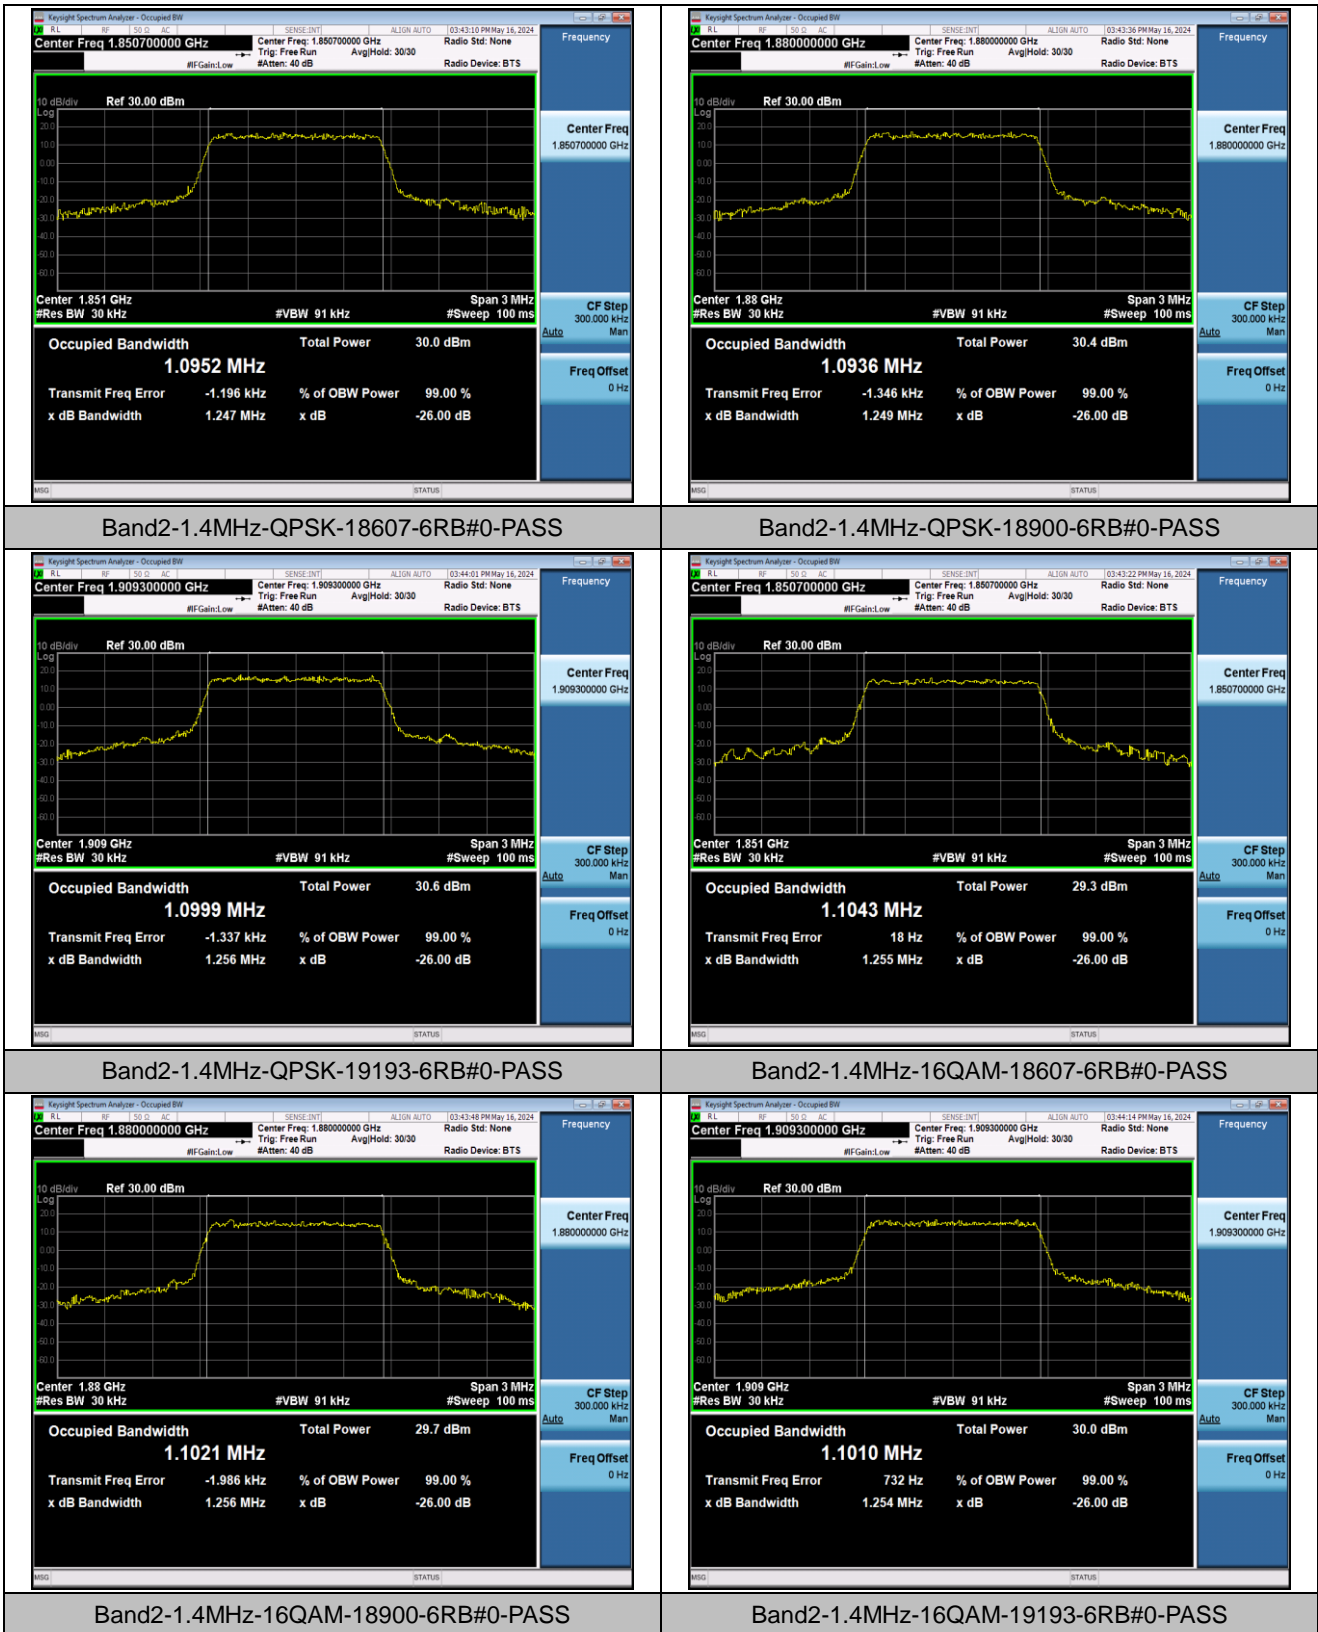

Test Graphs