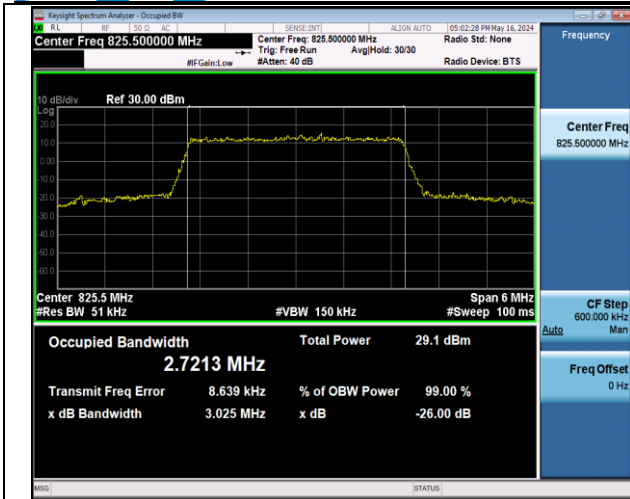

Band5-1.4MHz-QPSK-20407-6RB#0-PASS

Band5-1.4MHz-QPSK-20525-6RB#0-PASS

Band5-1.4MHz-QPSK-20643-6RB#0-PASS

Band5-1.4MHz-16QAM-20407-6RB#0-PASS

Band5-1.4MHz-16QAM-20525-6RB#0-PASS

Band5-1.4MHz-16QAM-20643-6RB#0-PASS