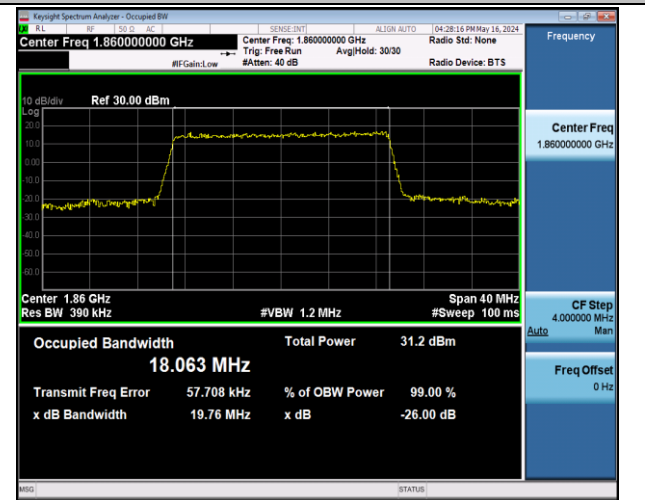

Band2-20MHz-16QAM-18700-100RB#0-PASS