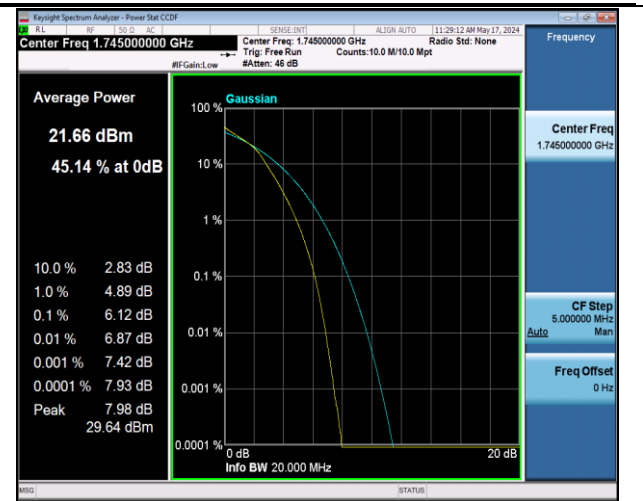

Band66-20MHz-16QAM-132322-100RB#0-PASS