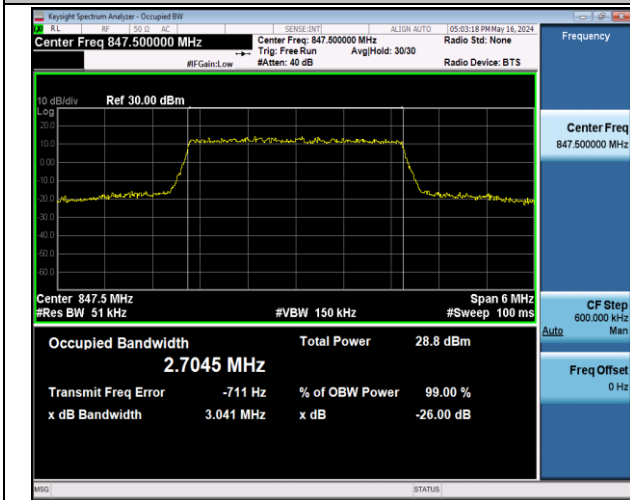

Band5-3MHz-QPSK-20635-15RB#0-PASS