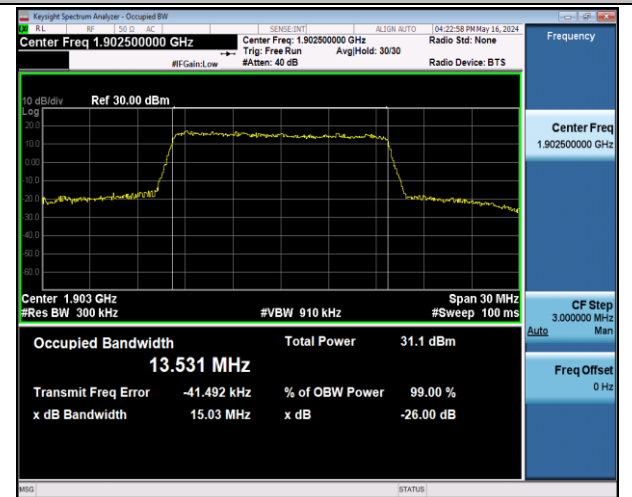

Band2-15MHz-QPSK-18675-75RB#0-PASS

Band2-15MHz-QPSK-18900-75RB#0-PASS

Band2-15MHz-QPSK-19125-75RB#0-PASS

Band2-15MHz-16QAM-18675-75RB#0-PASS

Band2-15MHz-16QAM-18900-75RB#0-PASS

Band2-15MHz-16QAM-19125-75RB#0-PASS