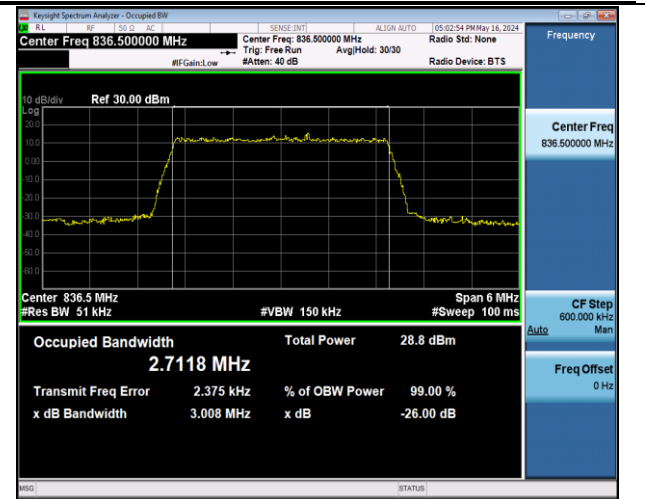

Band5-3MHz-QPSK-20525-15RB#0-PASS