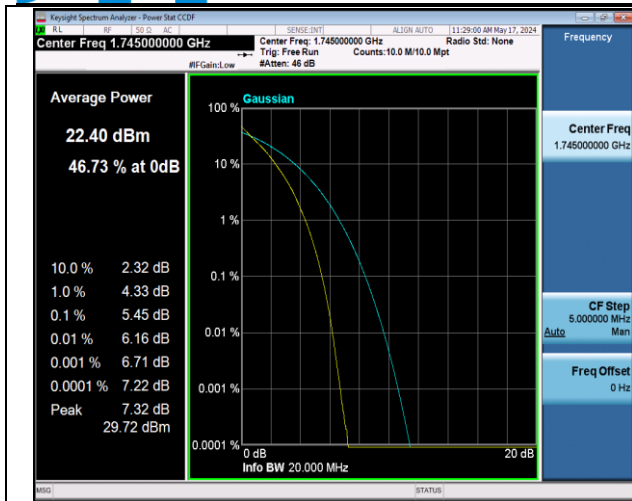

Band66-20MHz-QPSK-132322-100RB#0-PASS