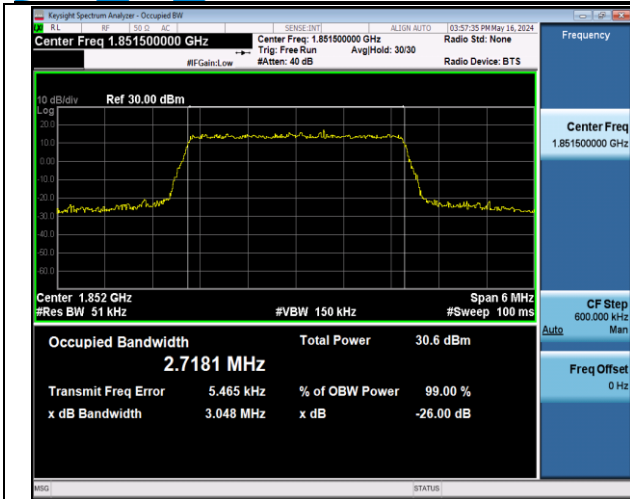

Band2-3MHz-QPSK-18615-15RB#0-PASS