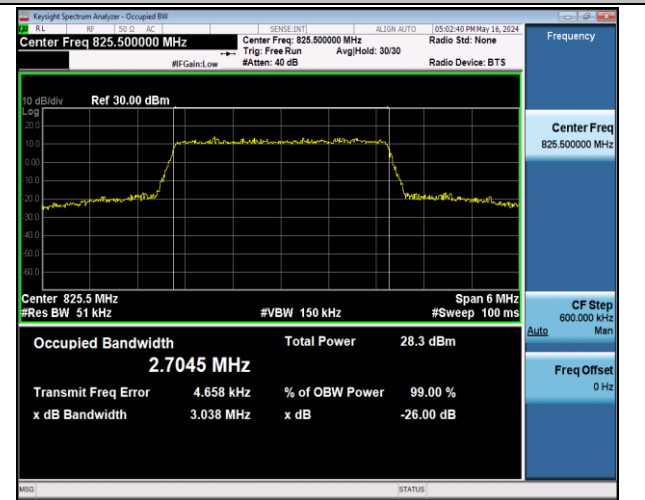

Band5-3MHz-16QAM-20415-15RB#0-PASS