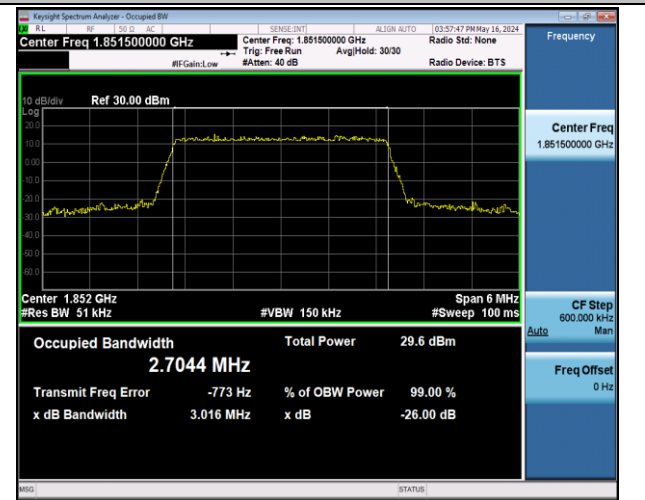

Band2-3MHz-16QAM-18615-15RB#0-PASS