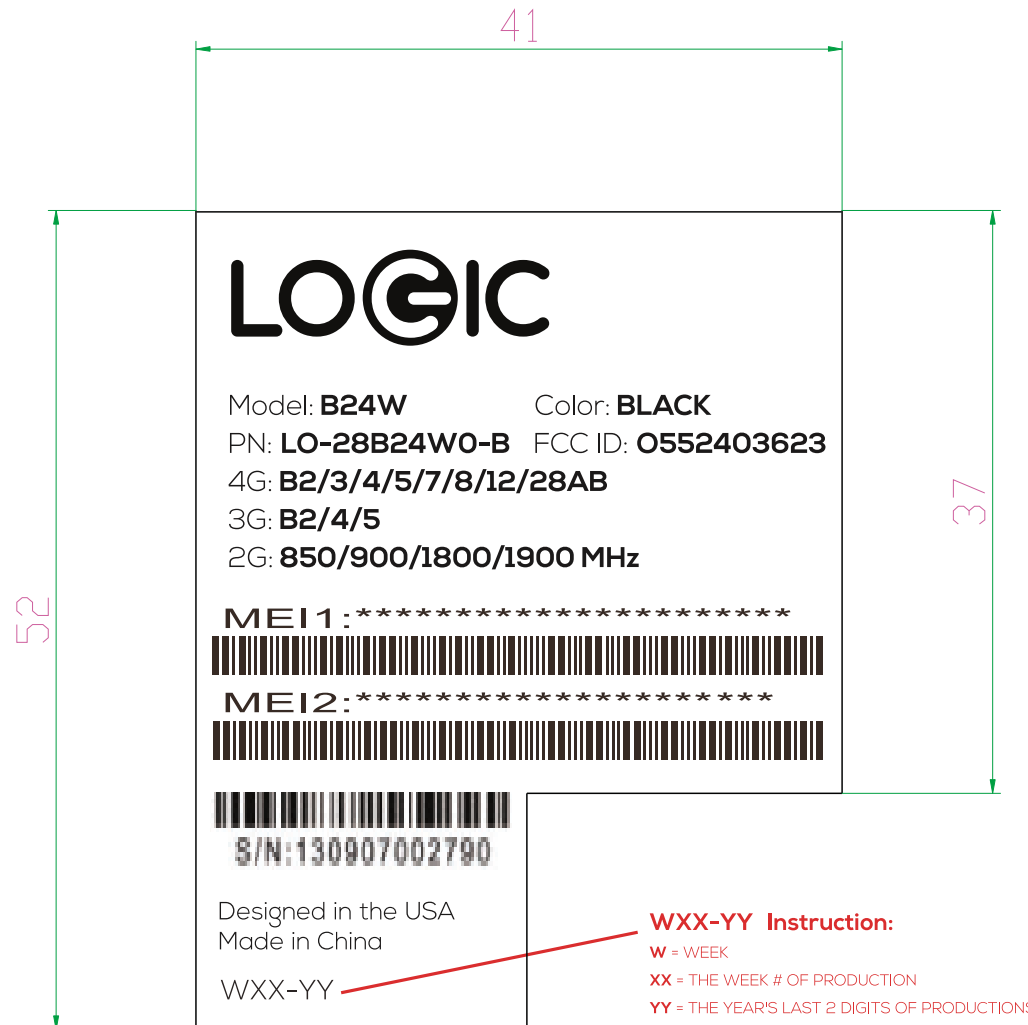

2.2

PRODUCT: PRODUCT LABEL

机身标
尺寸：**39*77.75**

白色合成纸+哑膜

 **PANTONE: BLACK**

WXX-YY Instruction:

W = WEEK

XX = THE WEEK # OF PRODUCTION

YY = THE YEAR'S LAST 2 DIGITS OF PRODUCTIONS